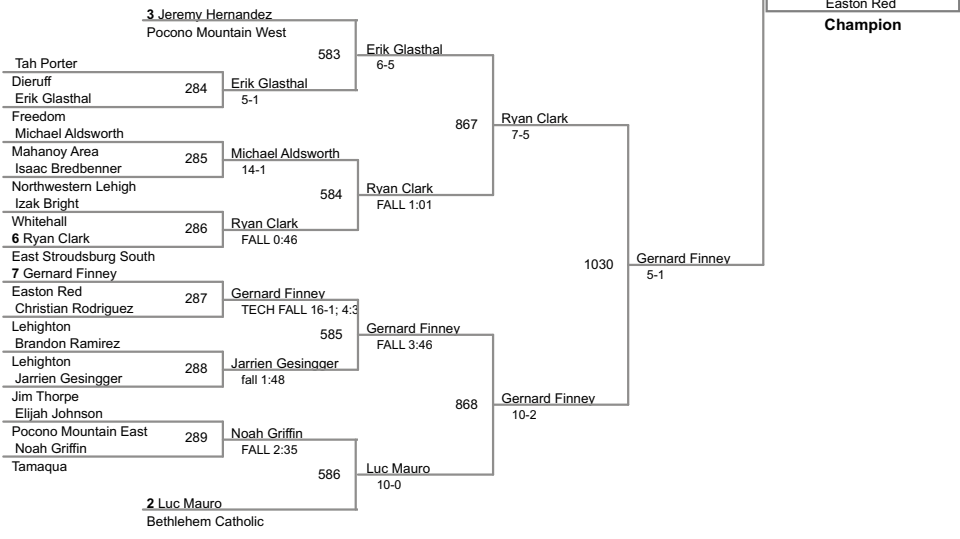

132 Lbs

140 Lbs

147 Lbs

2015 District XI Jr High Championships

157 Lbs

2015 District XI Jr High Championships

167 Lbs

2015 District XI Jr High Championships