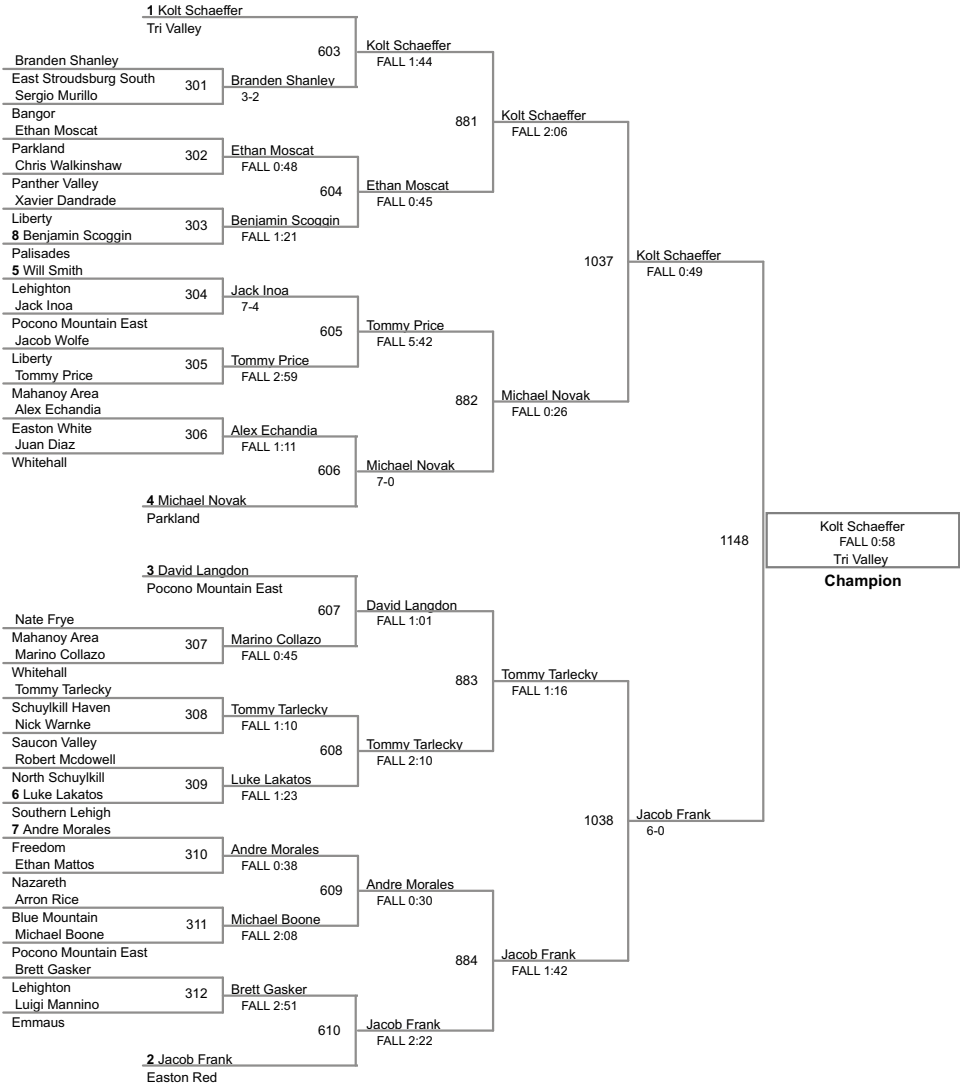

2015 District XI Jr High Championships

187 Lbs