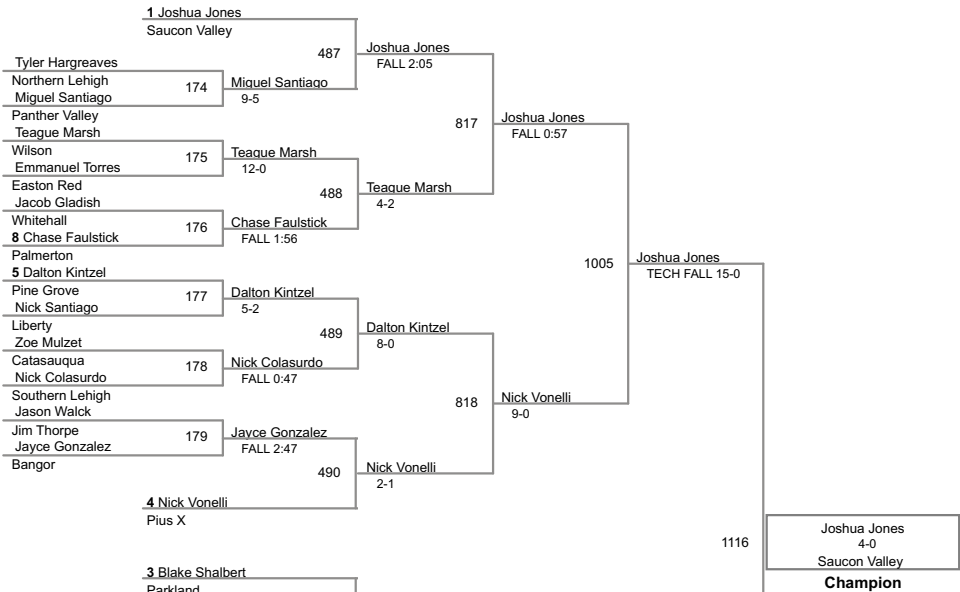

97 Lbs

2015 District XI Jr High
Championships

102 Lbs

107 Lbs

2015 District XI Jr High
Championships

112 Lbs

117 Lbs

124 Lbs