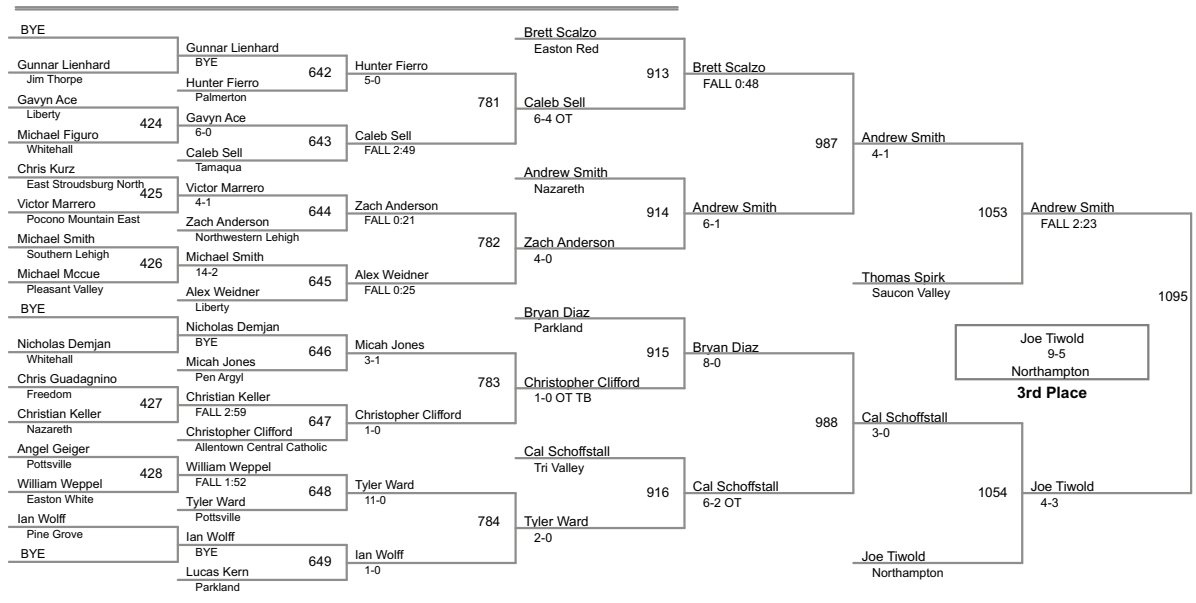

77 Lbs

2015 District XI Jr High
Championships

82 Lbs

2015 District XI Jr High Championships

87 Lbs

2015 District XI Jr High Championships

92 Lbs

2015 District XI Jr High Championships