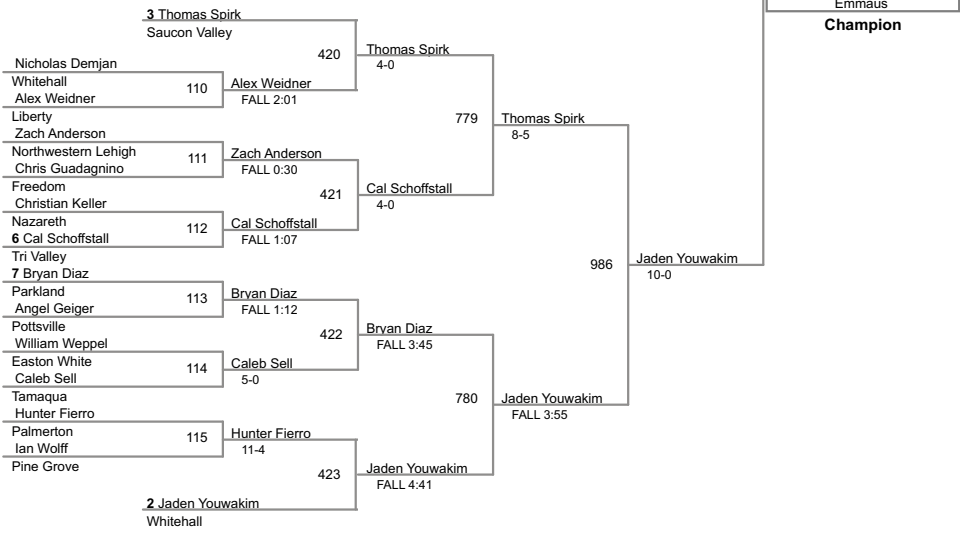

77 Lbs

2015 District XI Jr High
Championships

82 Lbs

2015 District XI Jr High Championships

87 Lbs

2015 District XI Jr High Championships

92 Lbs

2015 District XI Jr High Championships