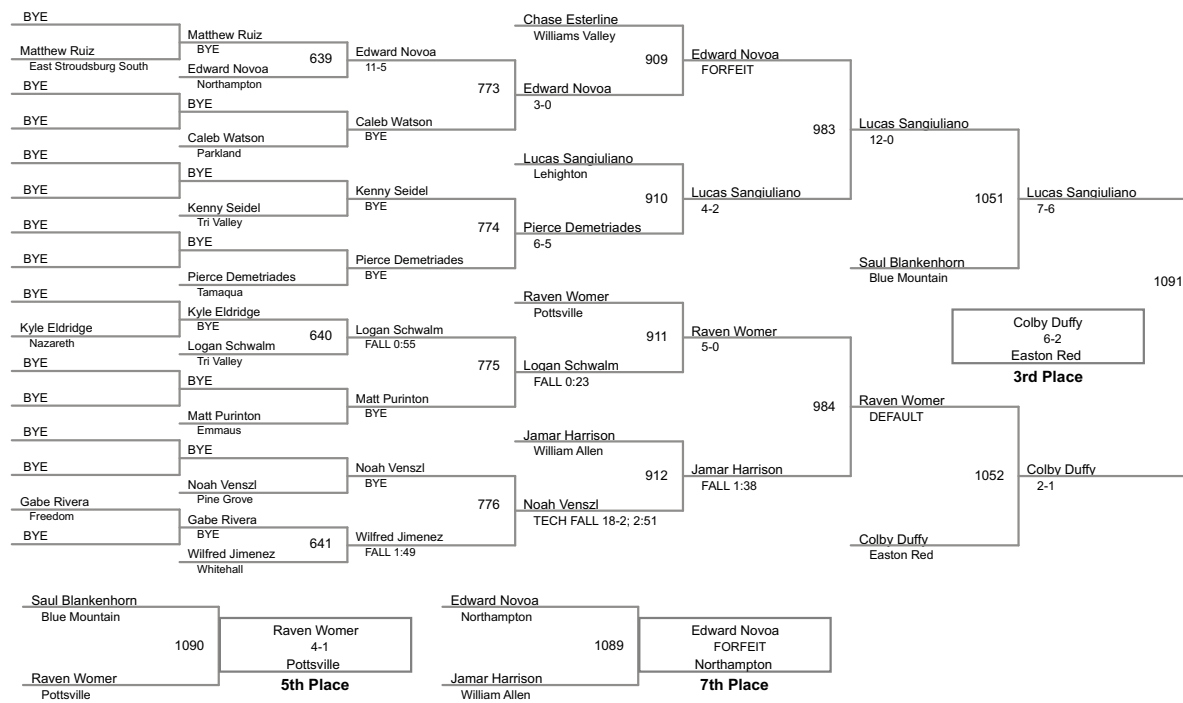

2015 District XI Jr High
Championships

82 Lbs