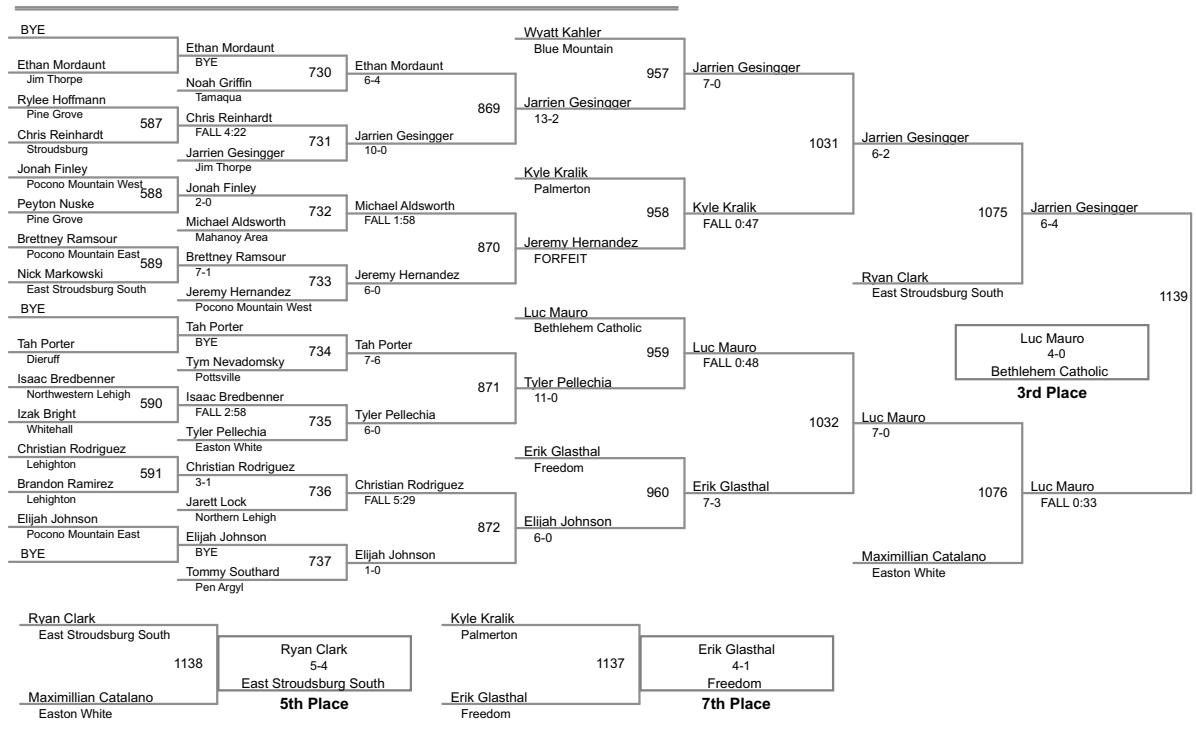

132 Lbs

140 Lbs

147 Lbs

2015 District XI Jr High Championships

157 Lbs

2015 District XI Jr High Championships

167 Lbs

2015 District XI Jr High Championships