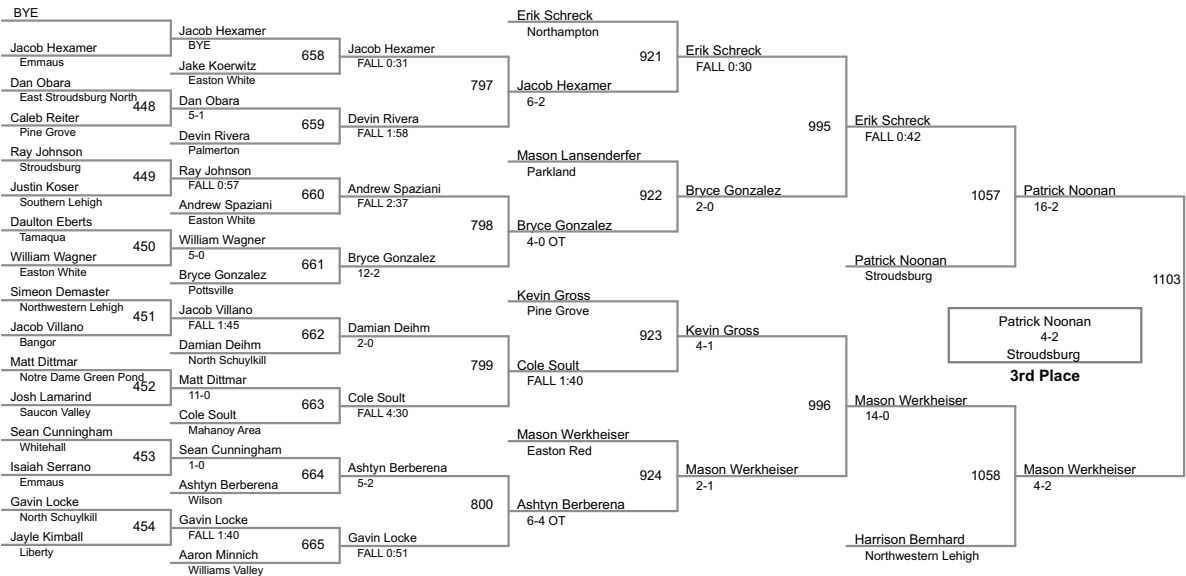

2015 District XI Jr High Championships

97 Lbs