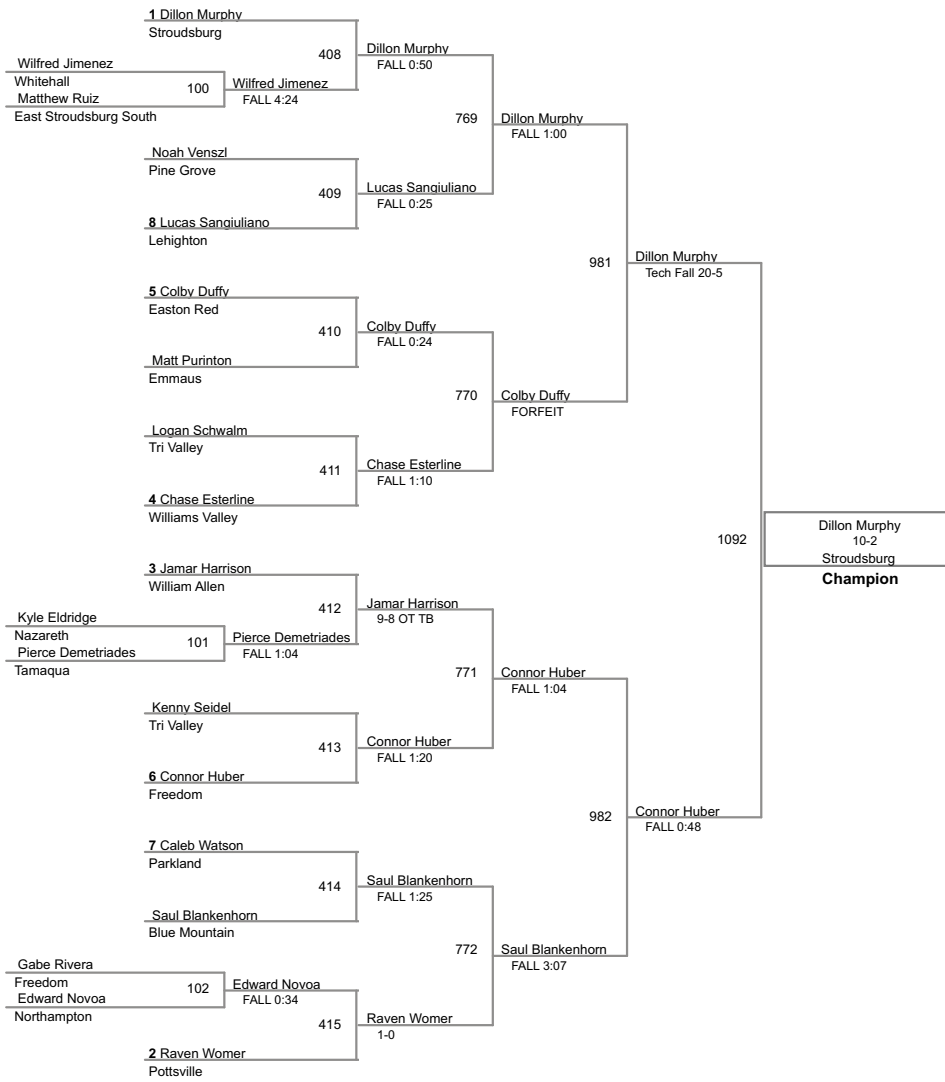

2015 District XI Jr High
Championships

82 Lbs