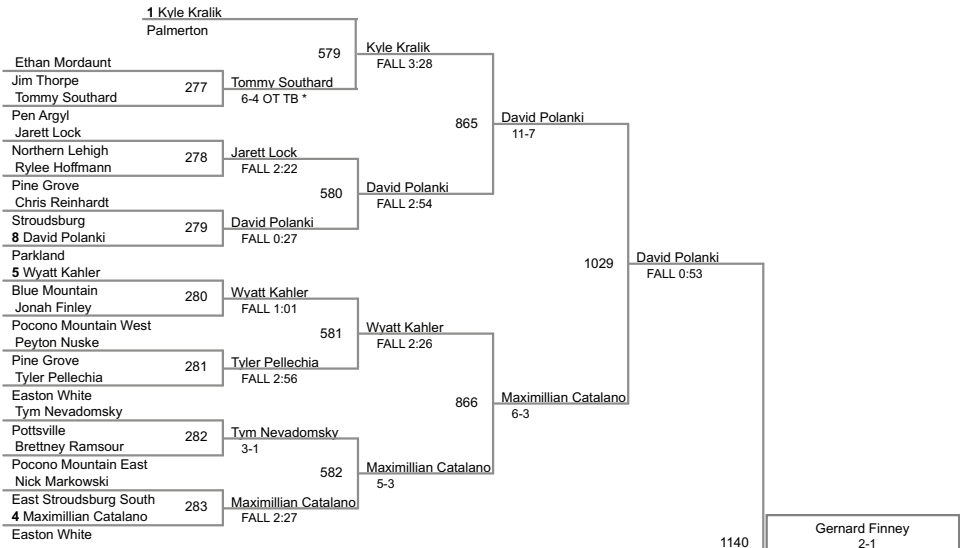

132 Lbs

140 Lbs

147 Lbs

2015 District XI Jr High Championships

157 Lbs

2015 District XI Jr High Championships

167 Lbs

2015 District XI Jr High Championships