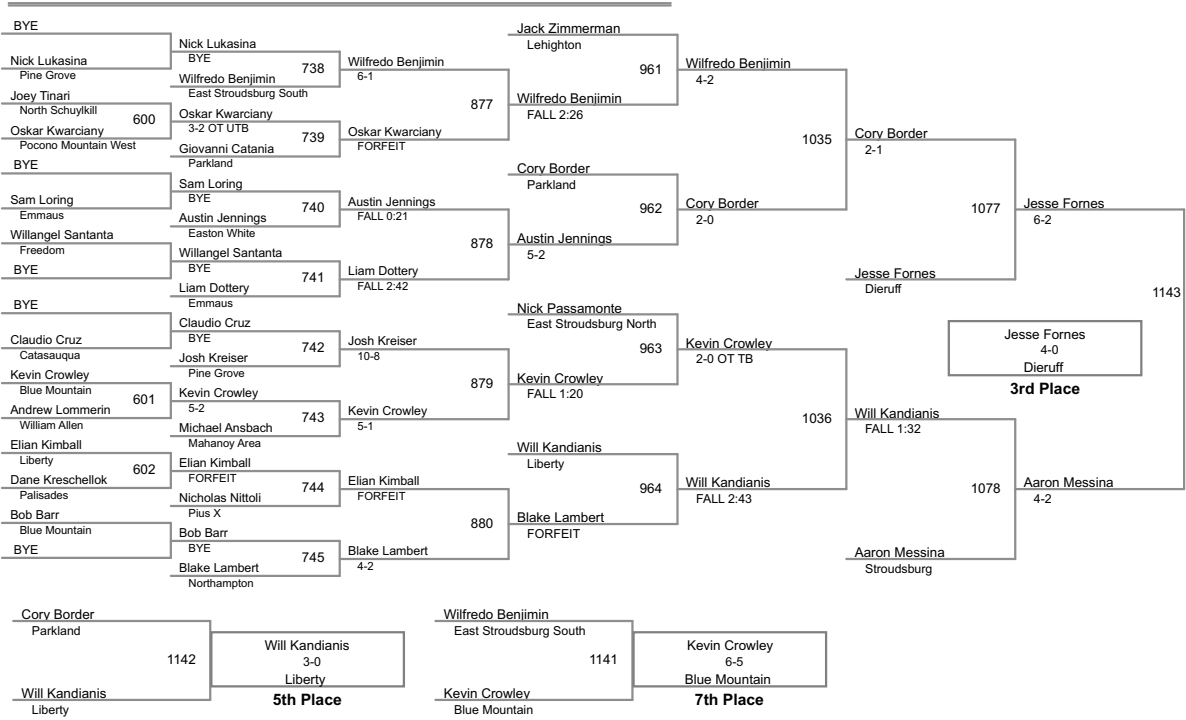

132 Lbs

140 Lbs

147 Lbs

2015 District XI Jr High Championships

157 Lbs

2015 District XI Jr High Championships

167 Lbs

2015 District XI Jr High Championships