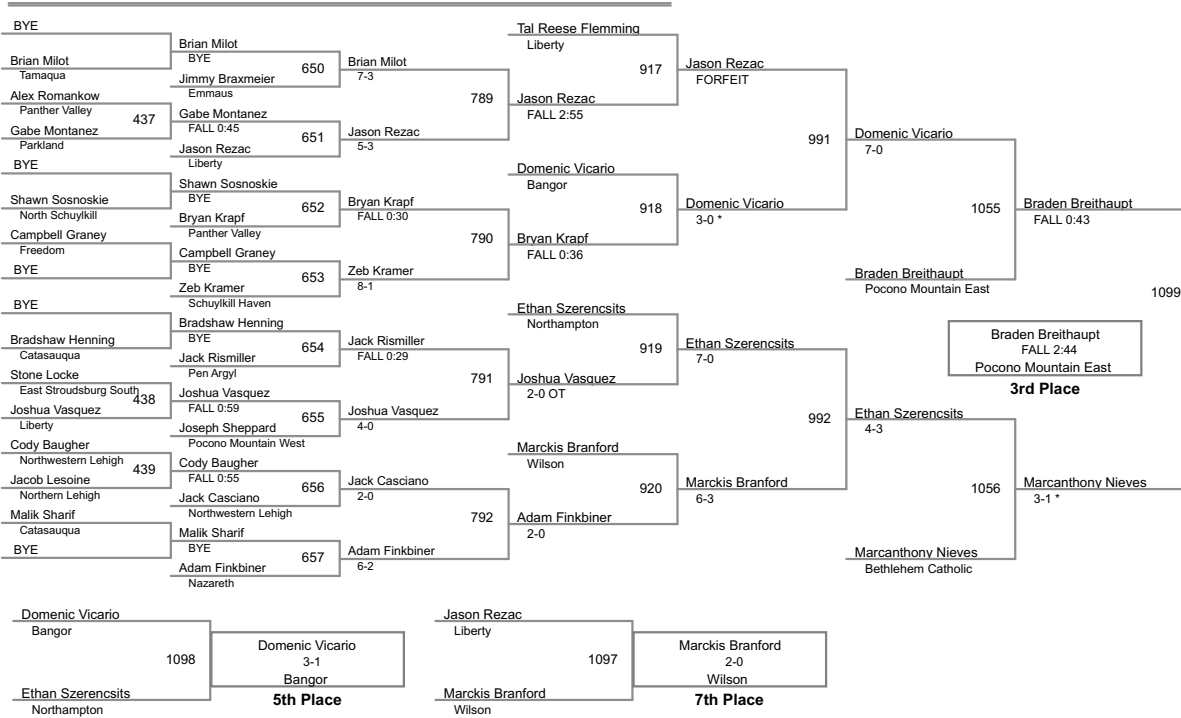

77 Lbs

2015 District XI Jr High
Championships

82 Lbs

2015 District XI Jr High Championships

87 Lbs

2015 District XI Jr High Championships

92 Lbs

2015 District XI Jr High Championships