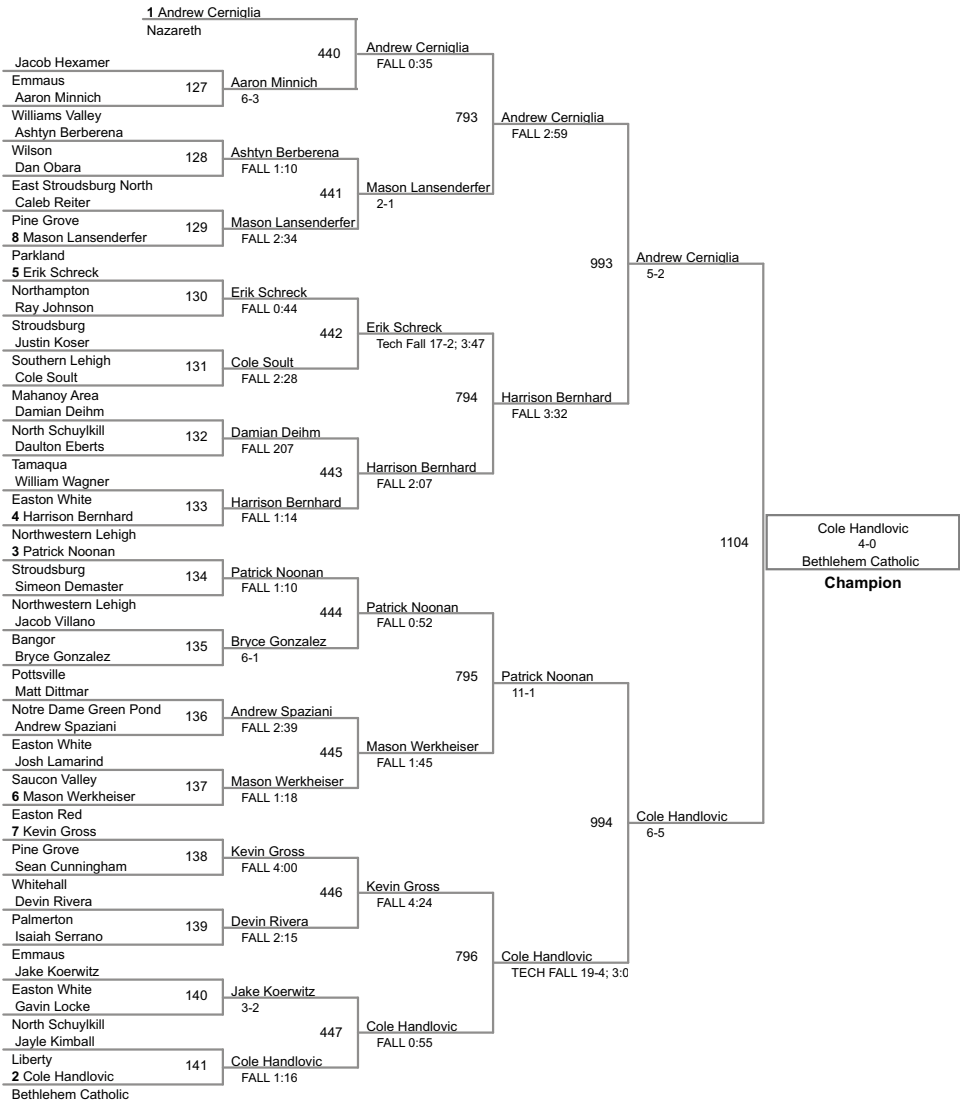

2015 District XI Jr High Championships

97 Lbs