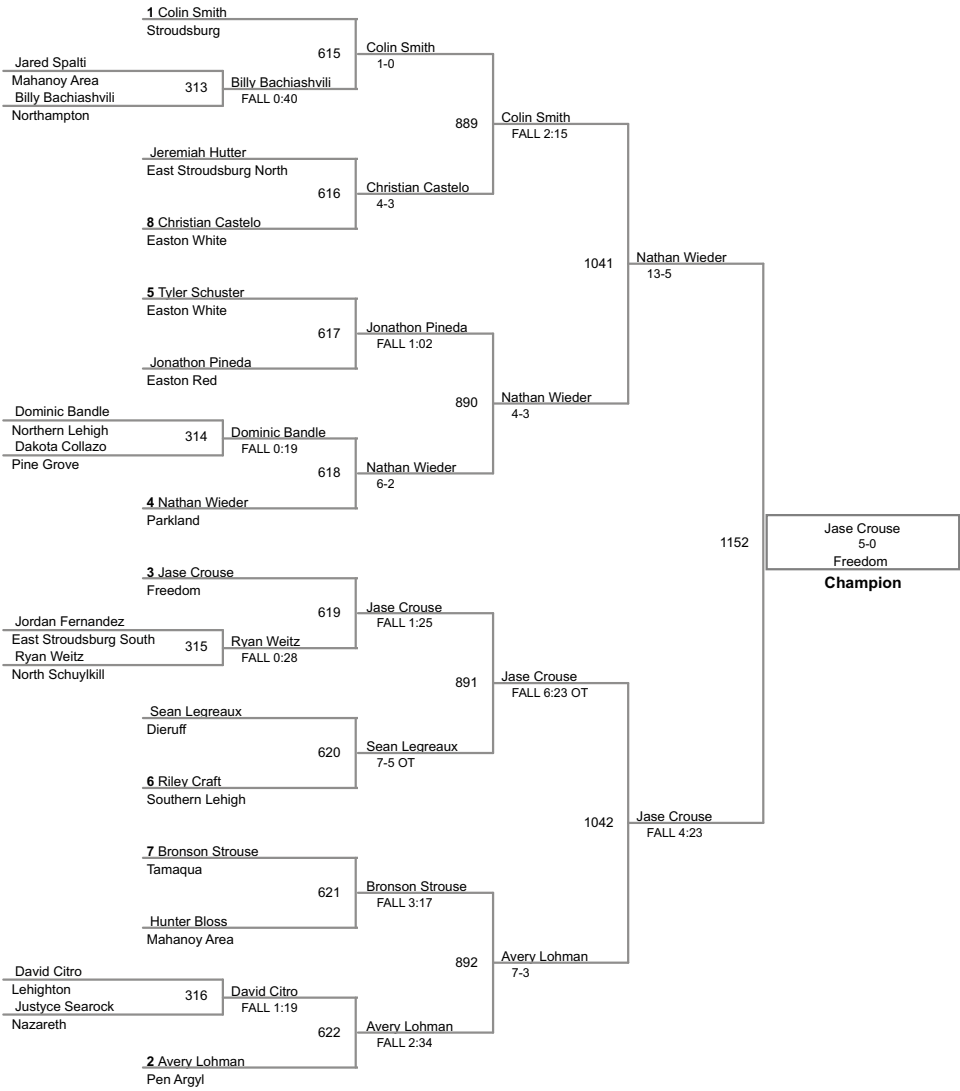

2015 District XI Jr High Championships

212 Lbs