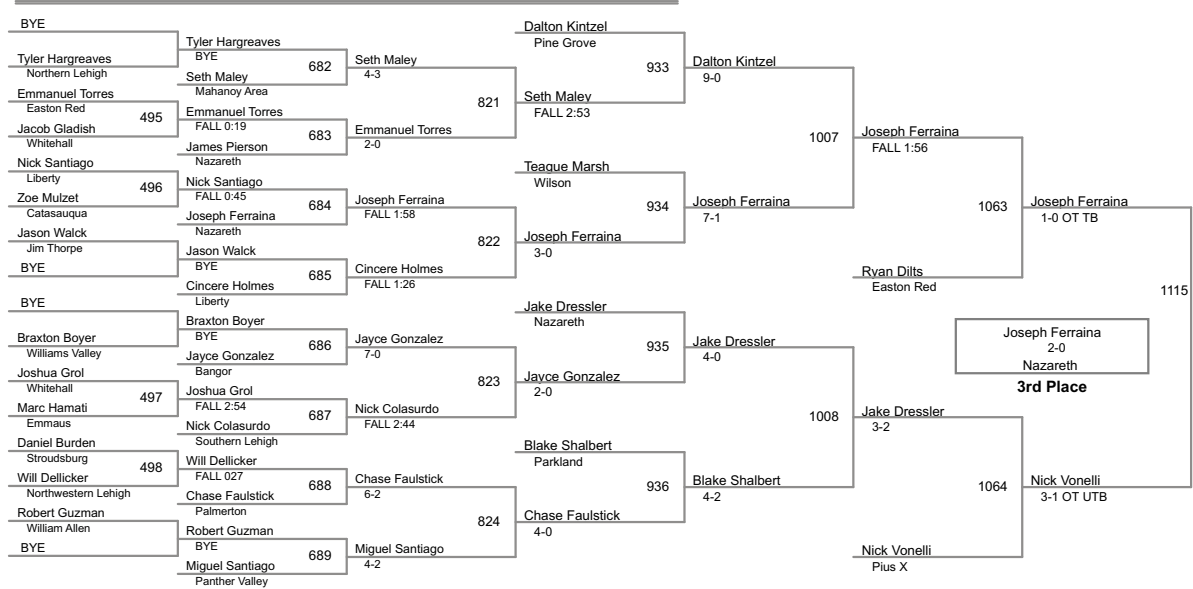

97 Lbs

2015 District XI Jr High
Championships

102 Lbs

107 Lbs

2015 District XI Jr High
Championships

112 Lbs

117 Lbs

124 Lbs