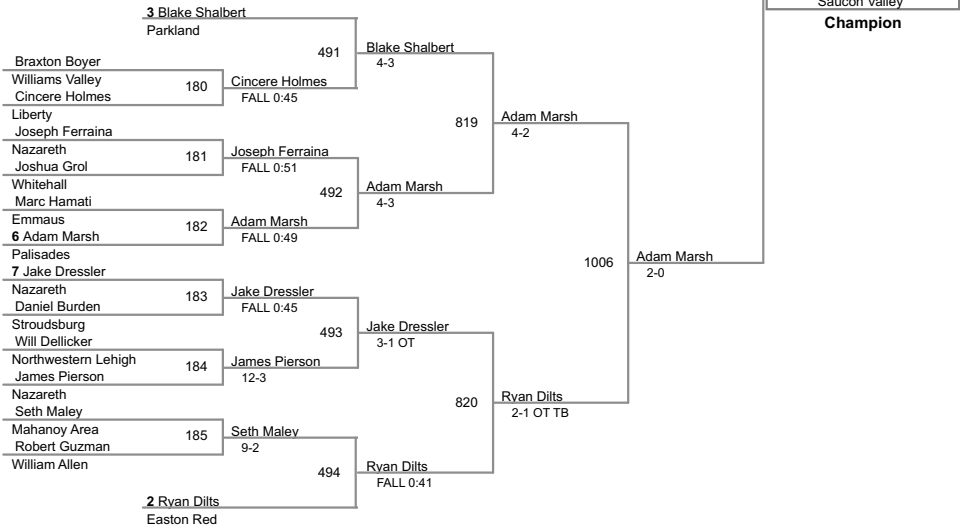

97 Lbs

2015 District XI Jr High
Championships

102 Lbs

107 Lbs

2015 District XI Jr High
Championships

112 Lbs

117 Lbs

124 Lbs