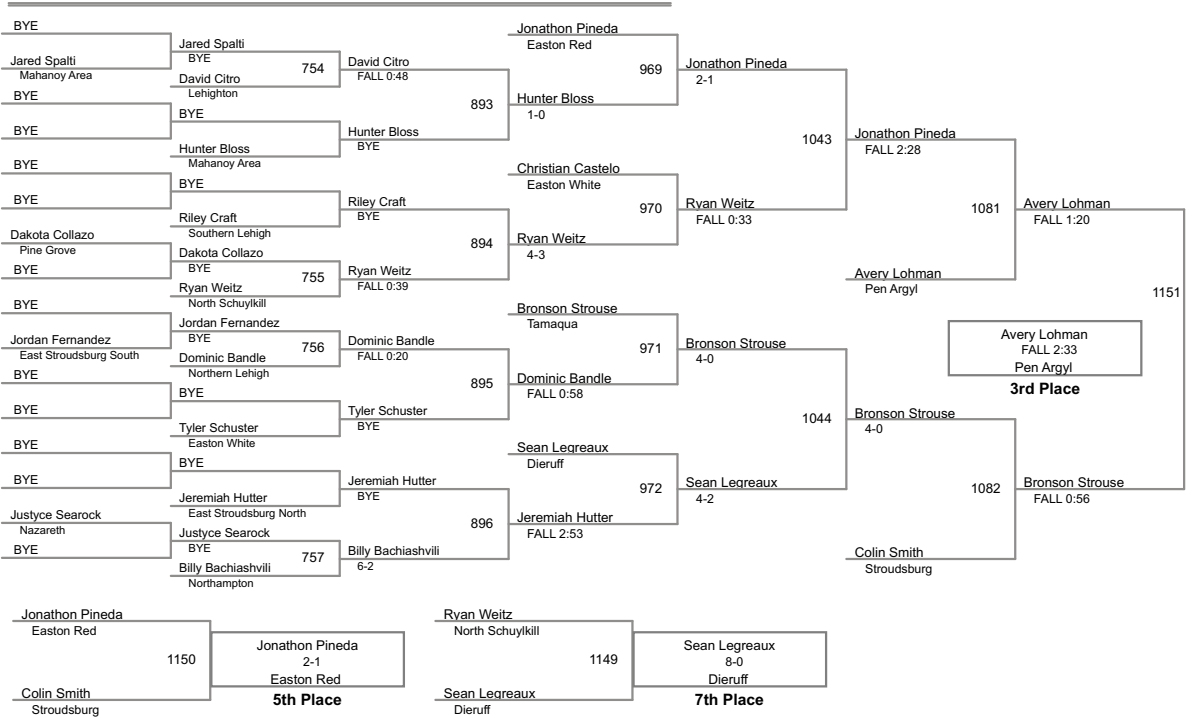

2015 District XI Jr High Championships

212 Lbs