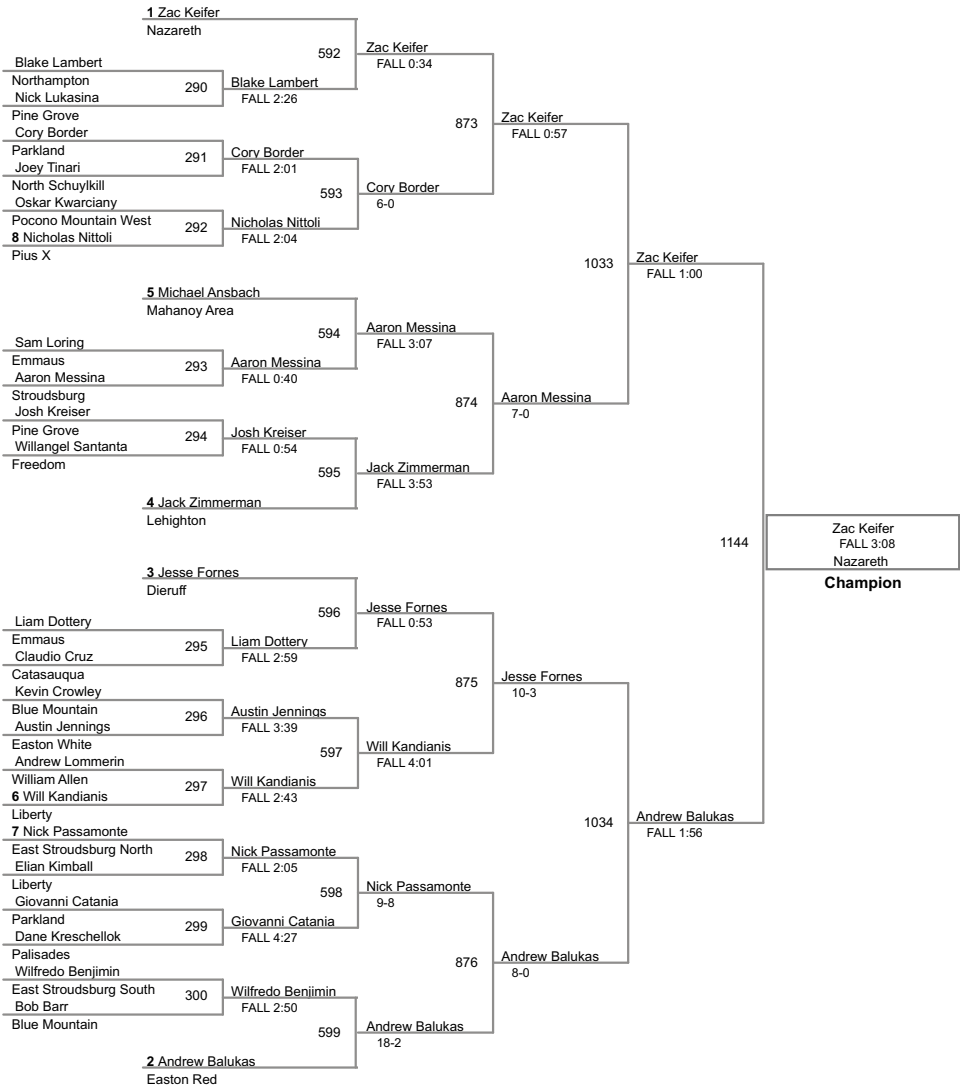

132 Lbs

140 Lbs

147 Lbs

2015 District XI Jr High Championships

157 Lbs

2015 District XI Jr High Championships

167 Lbs

2015 District XI Jr High Championships