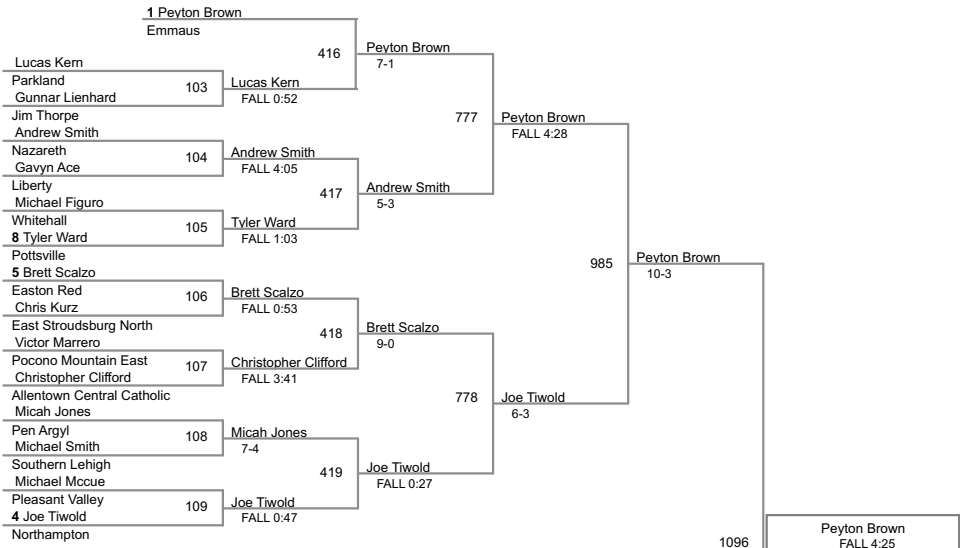

77 Lbs

2015 District XI Jr High
Championships

82 Lbs

2015 District XI Jr High Championships

87 Lbs

2015 District XI Jr High Championships

92 Lbs

2015 District XI Jr High Championships