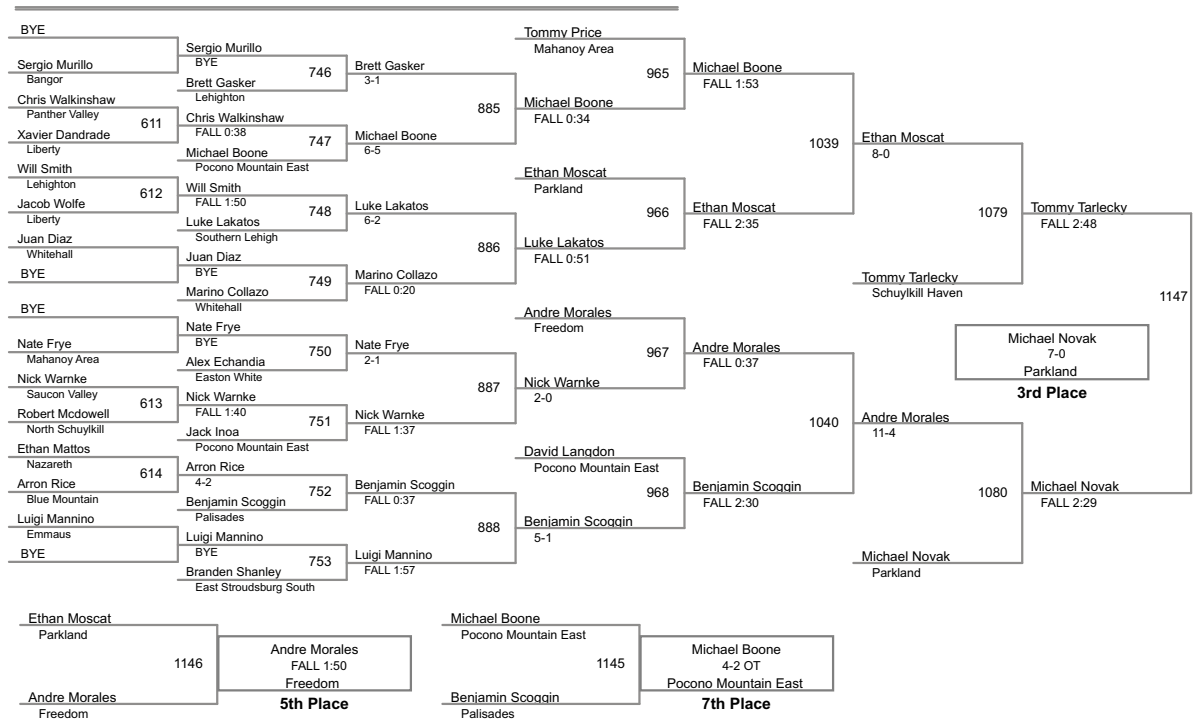

2015 District XI Jr High Championships

187 Lbs