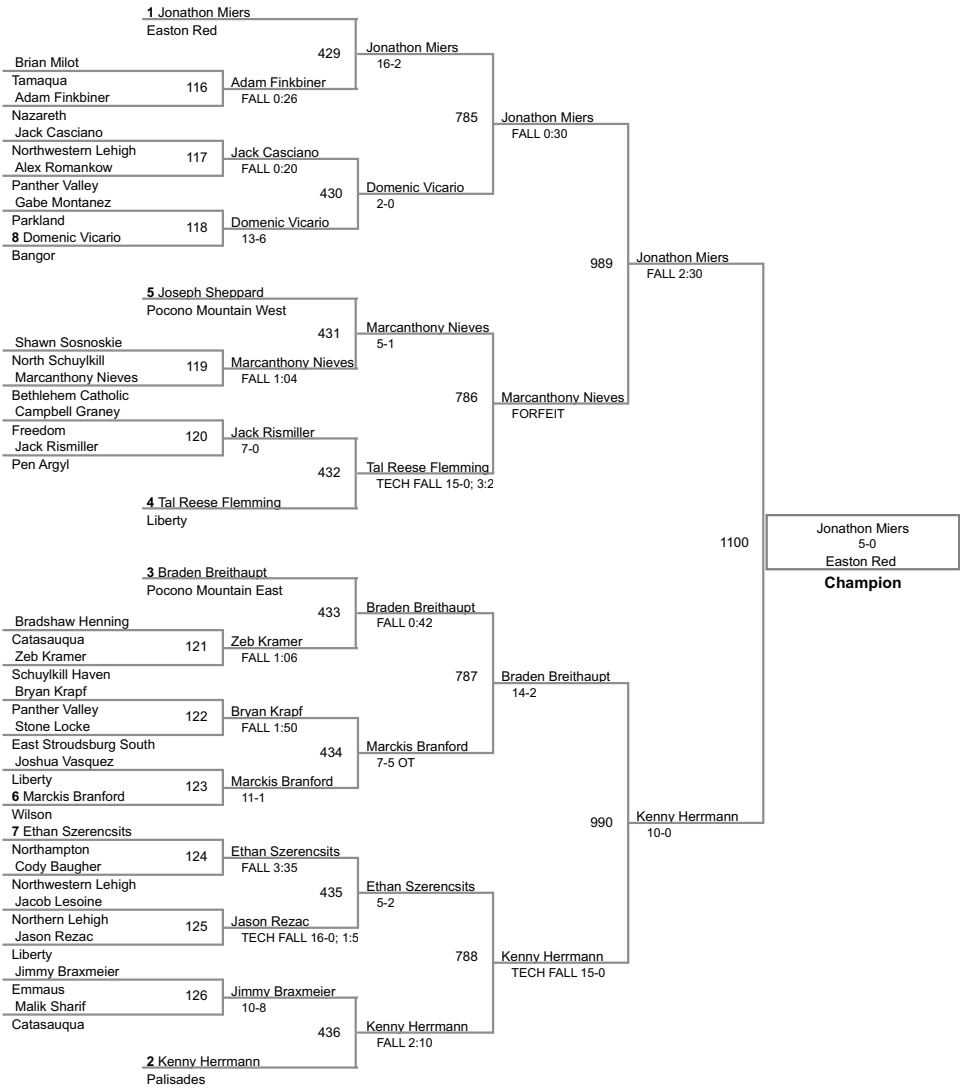

77 Lbs

2015 District XI Jr High
Championships

82 Lbs

2015 District XI Jr High Championships

87 Lbs

2015 District XI Jr High Championships

92 Lbs

2015 District XI Jr High Championships