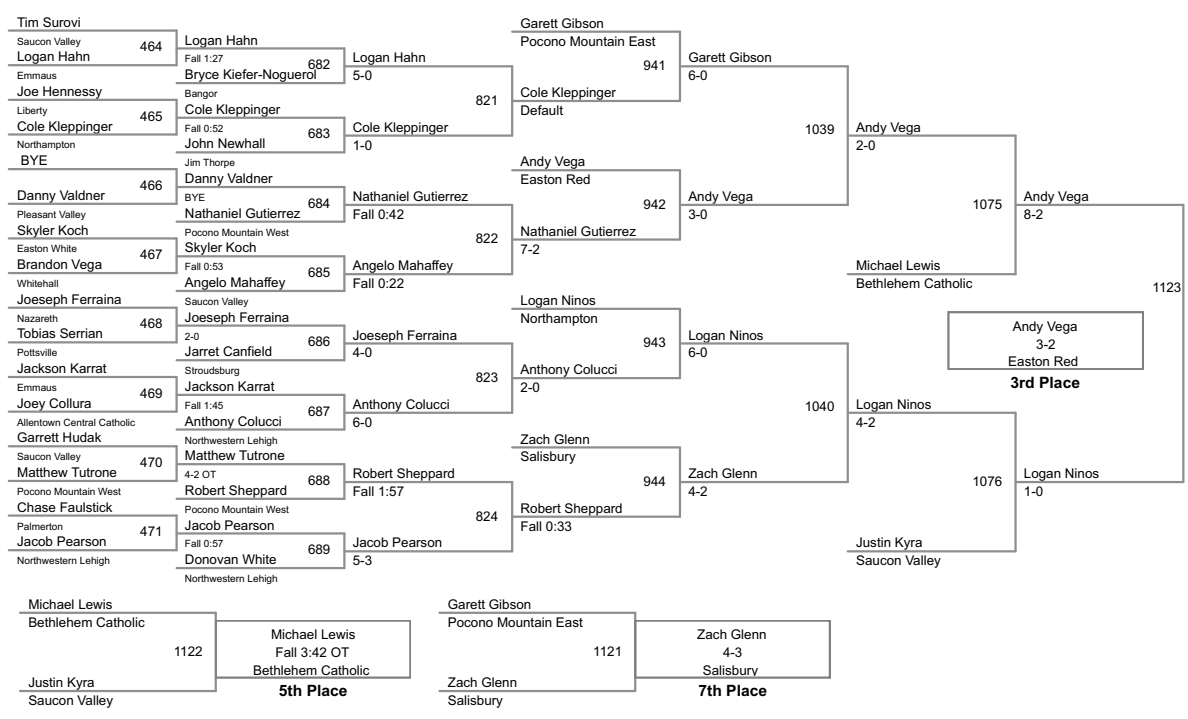

2014 District XI  
Jr High Championships

**97 Lbs**

2014 District XI  
Jr High Championships

**102 Lbs**

**107 Lbs**

2014 District XI  
Jr High Championships

**112 Lbs**

2014 District XI  
Jr High Championships