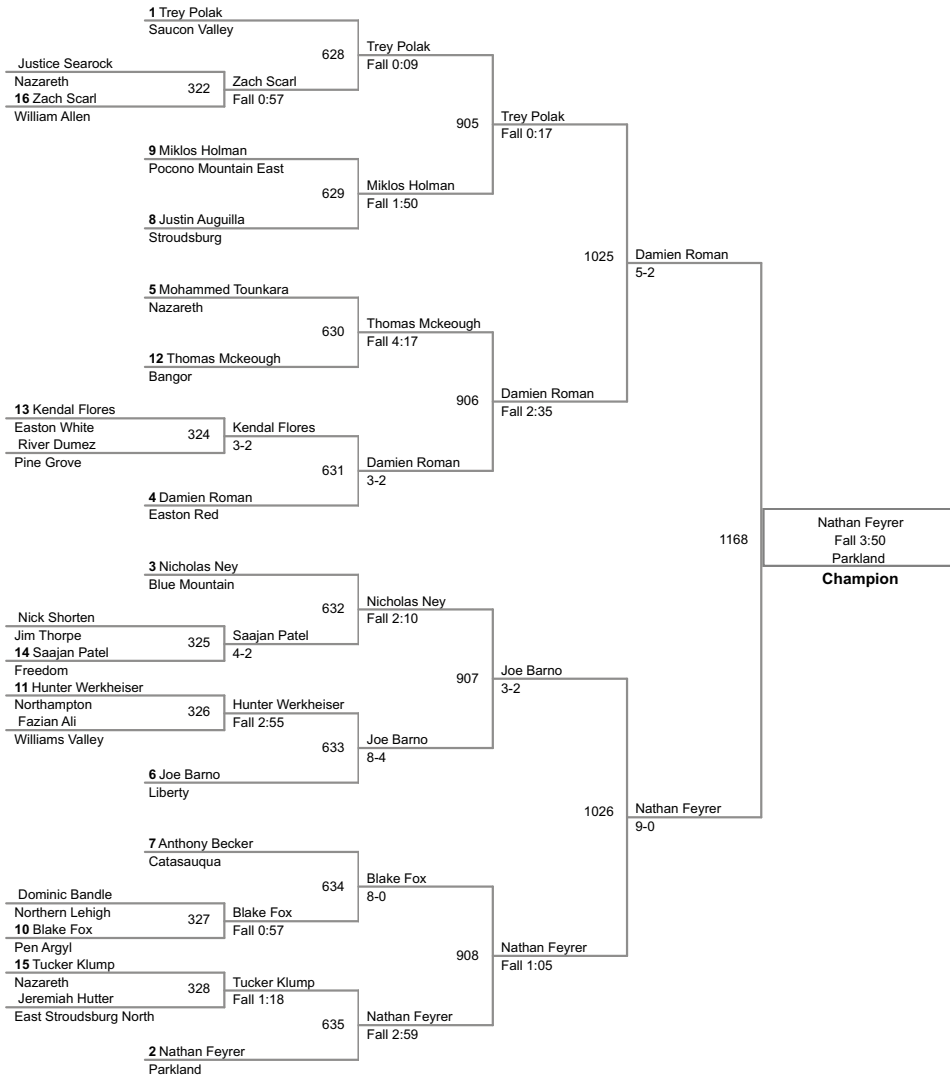

**167 Lbs**

2014 District XI  
Jr High Championships

**187 Lbs**

2014 District XI  
Jr High Championships

**212 Lbs**

2014 District XI  
Jr High Championships

**252 Lbs**