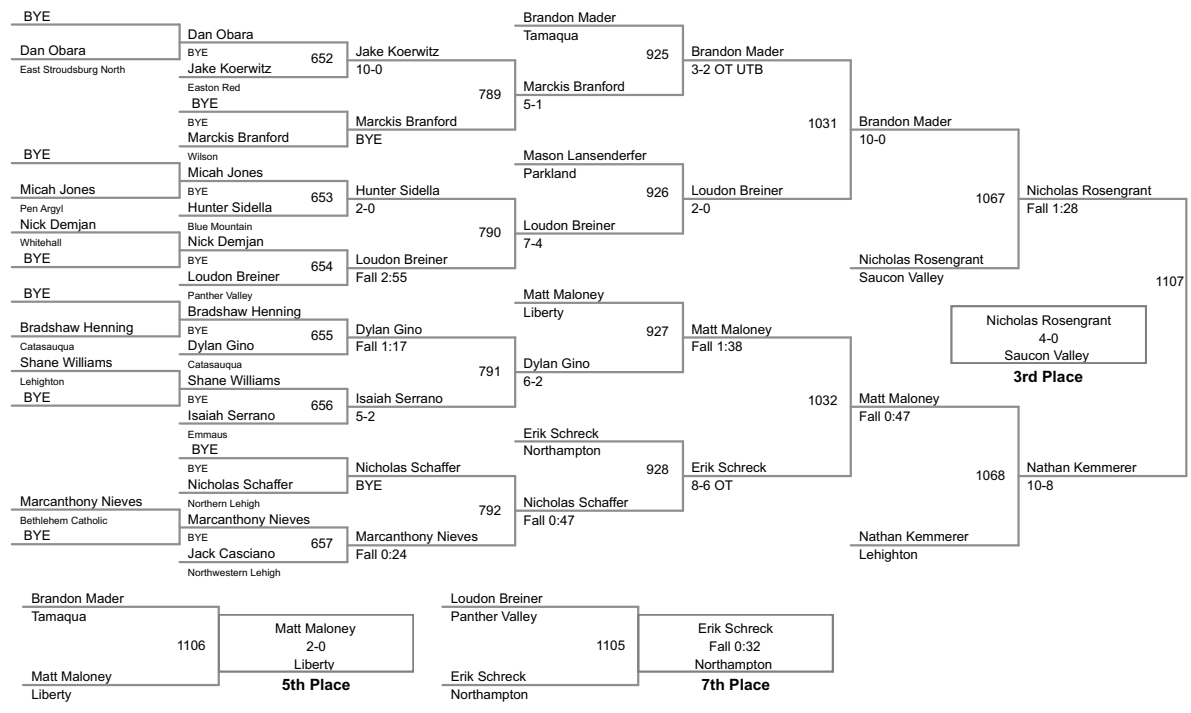

2014 District XI
Jr High Championships

82 Lbs