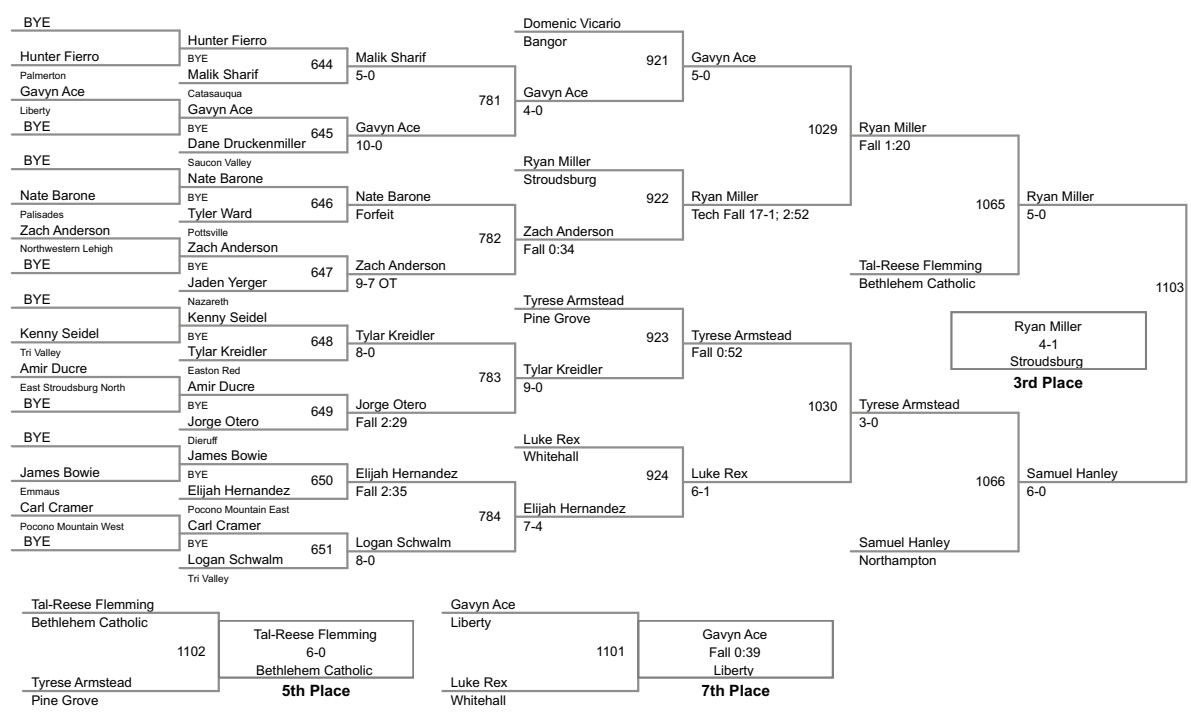

2014 District XI

Top Team Scores (top per weight)

Plc	Points	Team	CH	CONS
1	288.5	Nazareth	-	-
2	191	Easton Red	-	-
3	181	Parkland	-	-
4	120	Saucon Valley	-	-
5	113	Stroudsburg	-	-
6	111	Northampton	-	-
7	107	Liberty	-	-
8	87.5	Blue Mountain	-	-
9	83	Freedom	-	-
10	81	Tri Valley	-	-
11	77	Bethlehem Catholic	-	-
12	74	Northwestern Lehigh	-	-
13	69	North Schuylkill	-	-
14	61.5	Emmaus	-	-
15	59	Palisades	-	-
16	47	Pine Grove	-	-
17	46	Wilson	-	-
18	45.5	Panther Valley	-	-
19	43	Lehighton	-	-
19	43	Pen Argyl	-	-
21	42	Pocono Mountain East	-	-
21	42	Williams Valley	-	-
23	41	William Allen	-	-
24	35	Bangor	-	-
25	34	Schuylkill Haven	-	-
26	33	Dieruff	-	-
27	30.5	East Stroudsburg South	-	-
28	26	Notre Dame	-	-
29	24.5	Pottsville	-	-
30	24	Mahanoy Area	-	-
31	23	Southern Lehigh	-	-
32	20	Easton White	-	-
33	17	Pius X	-	-
34	16	Catasauqua	-	-
35	15	Tamaqua	-	-
36	13	Pocono Mountain West	-	-
37	12	Palmerton	-	-
37	12	Salisbury	-	-
39	11.5	Pleasant Valley	-	-
40	11	Whitehall	-	-
41	10	Northern Lehigh	-	-
42	6	East Stroudsburg North	-	-
42	6	Jim Thorpe	-	-
44	3	Allentown Central Catholic	-	-
AA Coach of the Year - Chad Fluck (Saucon Valley)				
AAA Coach of the Year - Mike Herceg (Nazareth)				

2014 District XI
Jr High Championships

77 Lbs