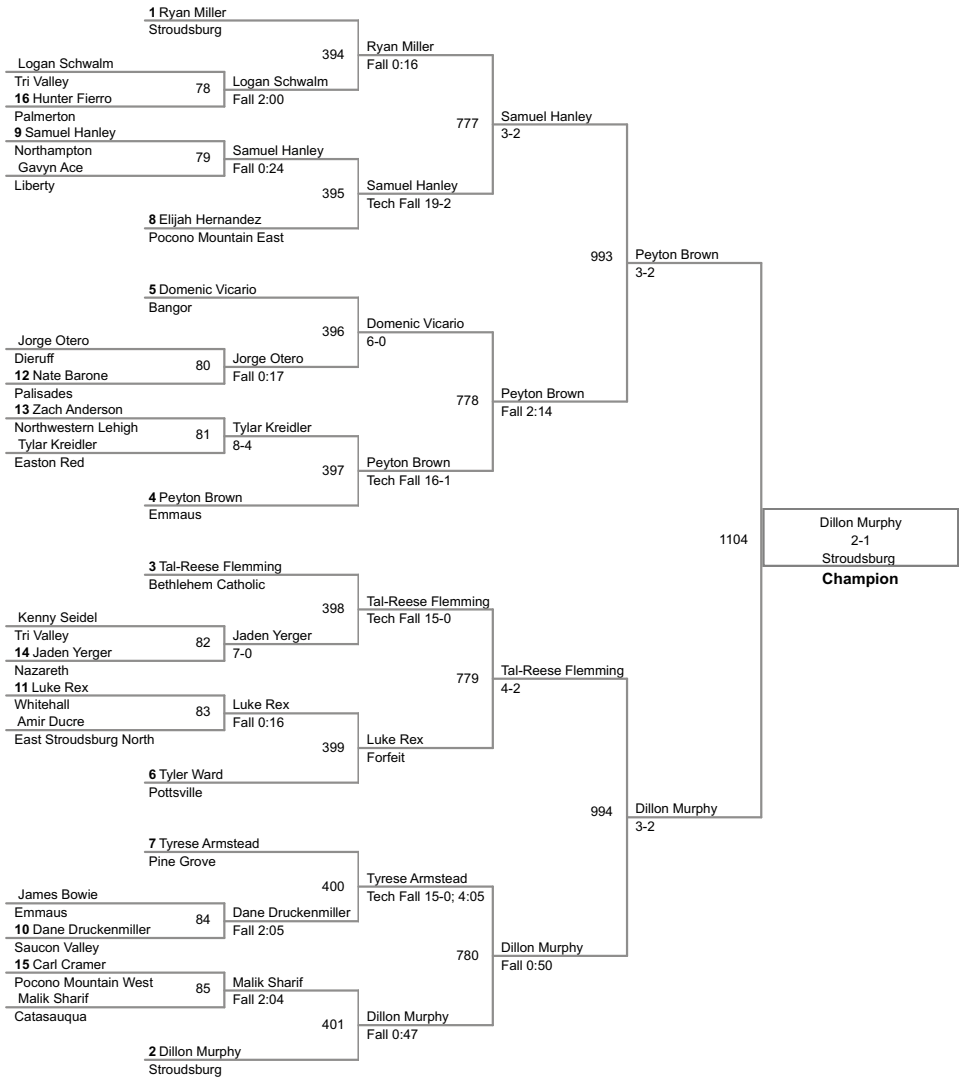

2014 District XI

Top Team Scores (top per weight)

Plc	Points	Team	CH	CONS
1	288.5	Nazareth	-	-
2	191	Easton Red	-	-
3	181	Parkland	-	-
4	120	Saucon Valley	-	-
5	113	Stroudsburg	-	-
6	111	Northampton	-	-
7	107	Liberty	-	-
8	87.5	Blue Mountain	-	-
9	83	Freedom	-	-
10	81	Tri Valley	-	-
11	77	Bethlehem Catholic	-	-
12	74	Northwestern Lehigh	-	-
13	69	North Schuylkill	-	-
14	61.5	Emmaus	-	-
15	59	Palisades	-	-
16	47	Pine Grove	-	-
17	46	Wilson	-	-
18	45.5	Panther Valley	-	-
19	43	Lehighton	-	-
19	43	Pen Argyl	-	-
21	42	Pocono Mountain East	-	-
21	42	Williams Valley	-	-
23	41	William Allen	-	-
24	35	Bangor	-	-
25	34	Schuylkill Haven	-	-
26	33	Dieruff	-	-
27	30.5	East Stroudsburg South	-	-
28	26	Notre Dame	-	-
29	24.5	Pottsville	-	-
30	24	Mahanoy Area	-	-
31	23	Southern Lehigh	-	-
32	20	Easton White	-	-
33	17	Pius X	-	-
34	16	Catasauqua	-	-
35	15	Tamaqua	-	-
36	13	Pocono Mountain West	-	-
37	12	Palmerton	-	-
37	12	Salisbury	-	-
39	11.5	Pleasant Valley	-	-
40	11	Whitehall	-	-
41	10	Northern Lehigh	-	-
42	6	East Stroudsburg North	-	-
42	6	Jim Thorpe	-	-
44	3	Allentown Central Catholic	-	-
AA Coach of the Year - Chad Fluck (Saucon Valley)				
AAA Coach of the Year - Mike Herceg (Nazareth)				

2014 District XI
Jr High Championships

77 Lbs