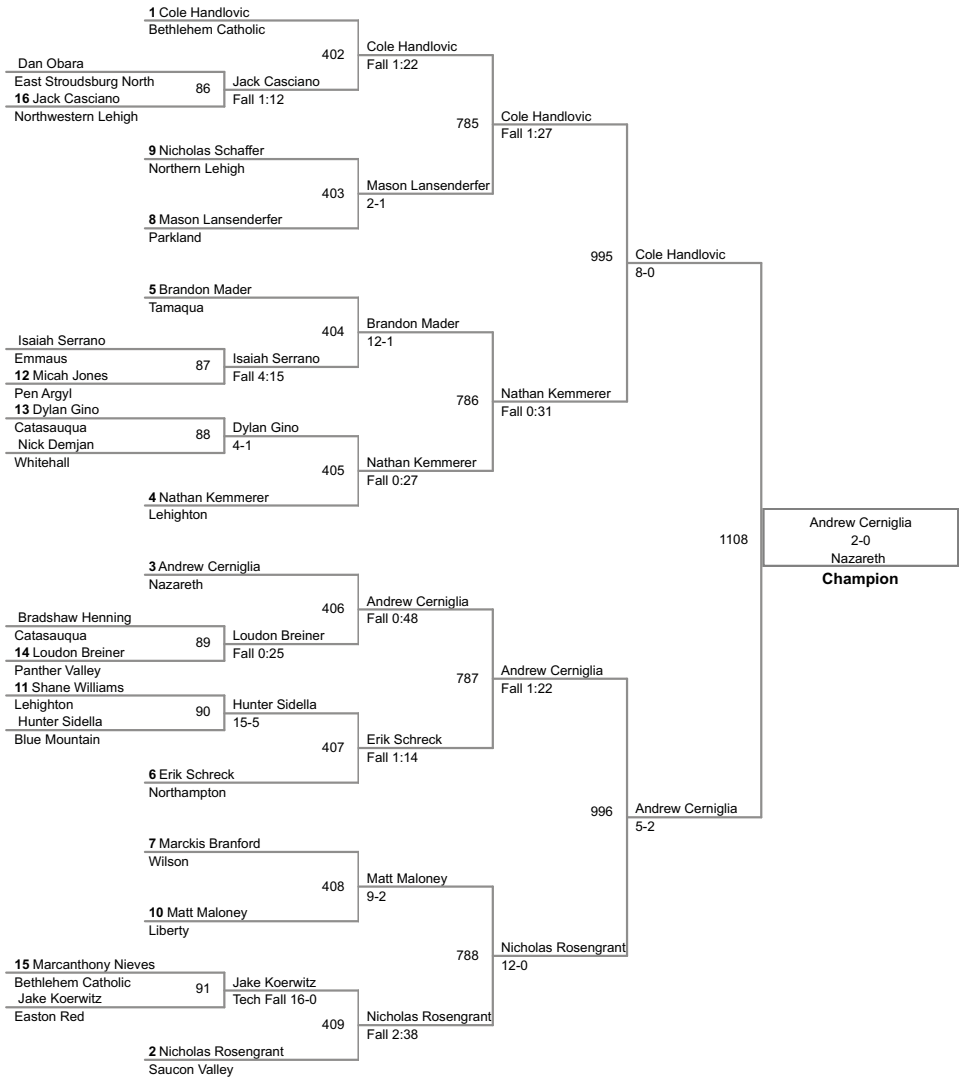

2014 District XI
Jr High Championships

82 Lbs