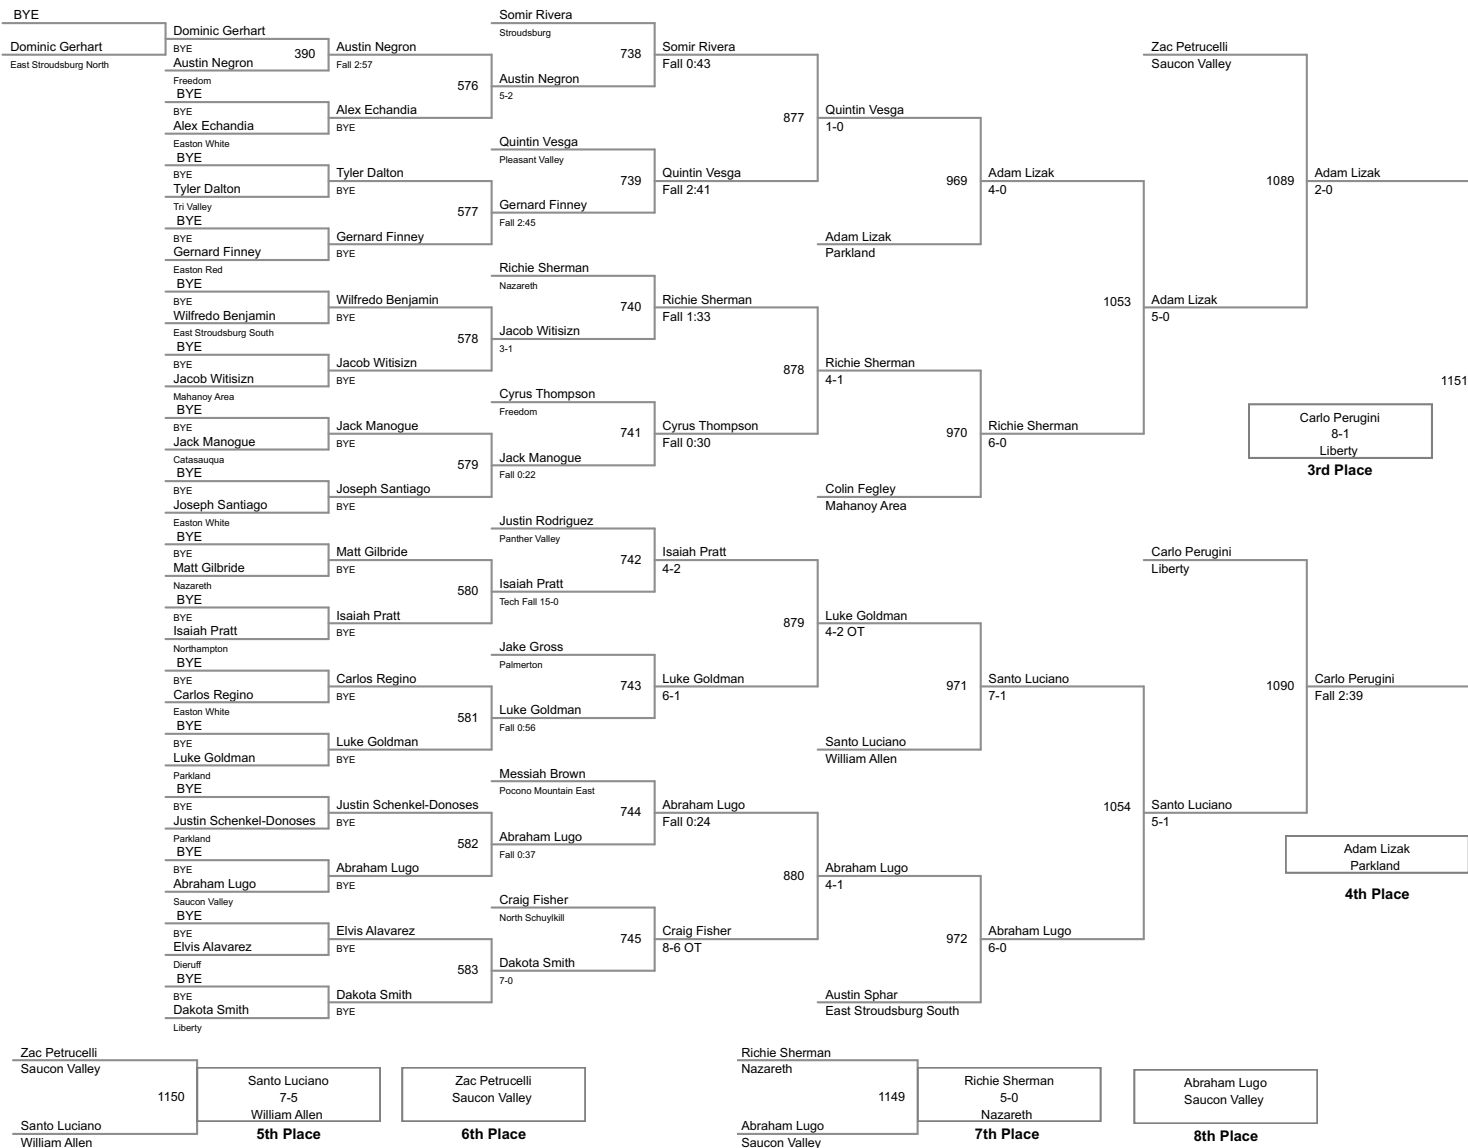

117 Lbs

**124 Lbs**

**132 Lbs**

**140 Lbs**

2014 District XI  
Jr High Championships

147 Lbs

2014 District XI  
Jr High Championships

157 Lbs