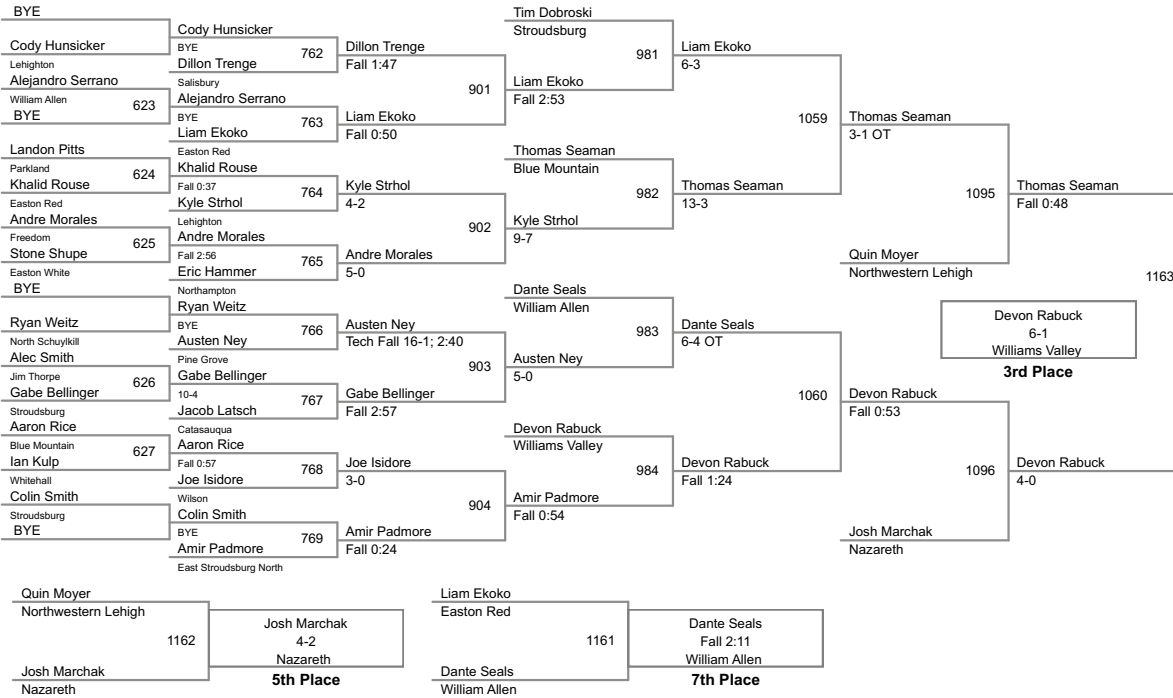

2014 District XI
Jr High Championships

187 Lbs