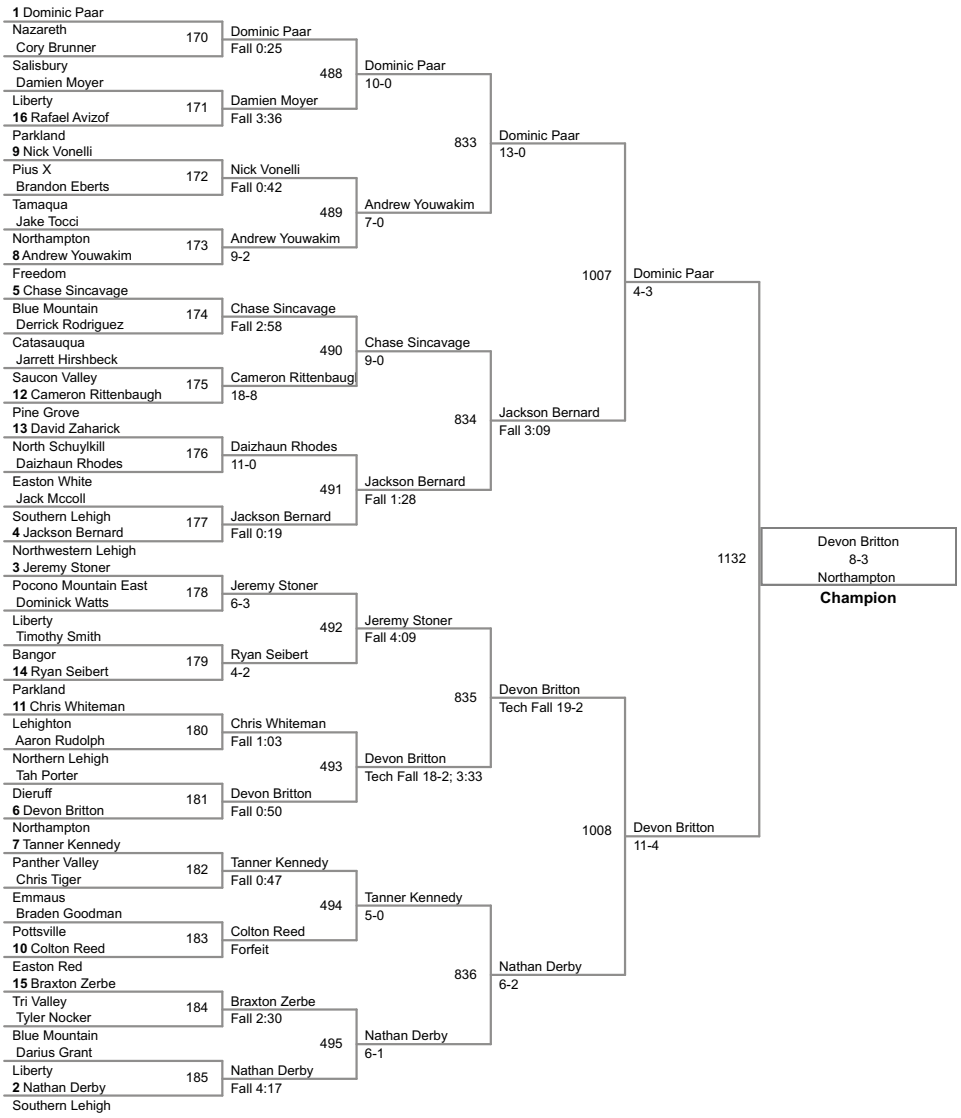

2014 District XI
Jr High Championships

112 Lbs