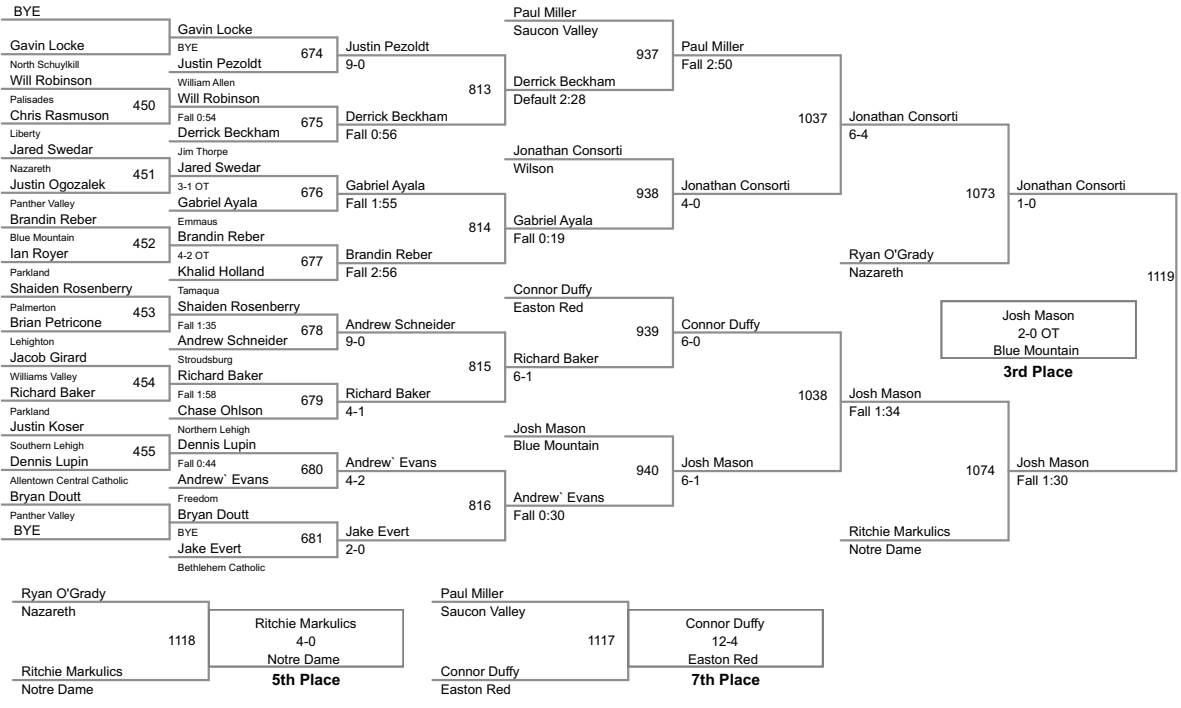

2014 District XI
Jr High Championships

97 Lbs