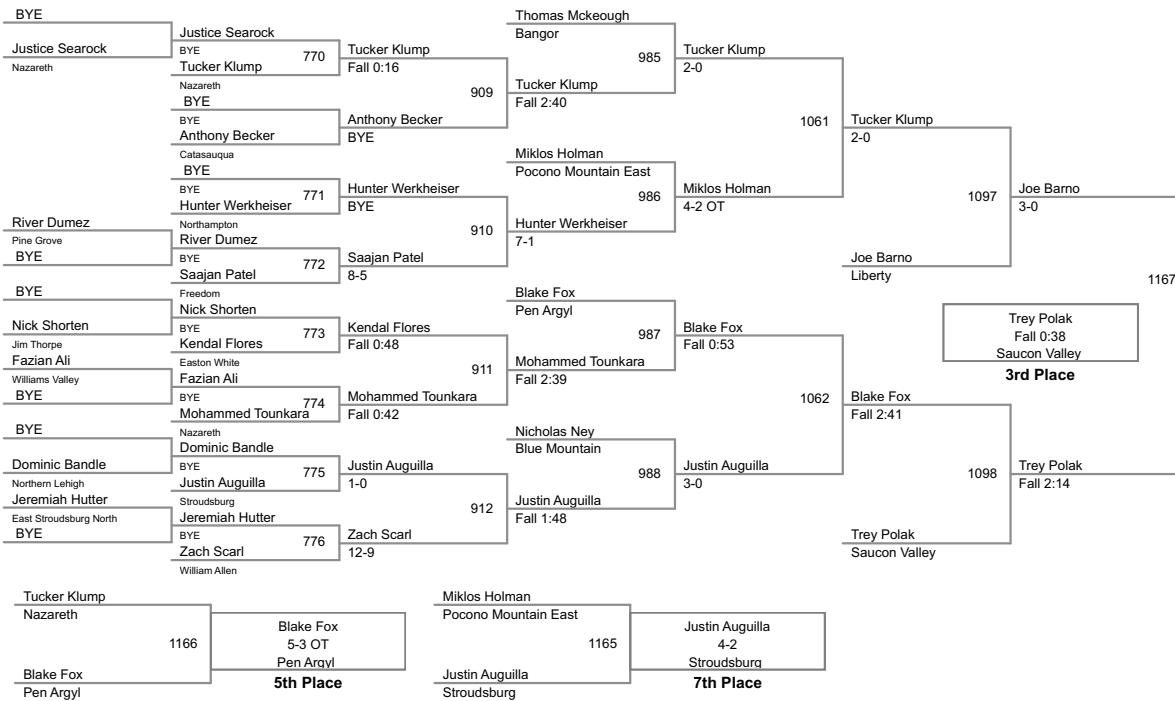

**167 Lbs**

2014 District XI  
Jr High Championships

**187 Lbs**

2014 District XI  
Jr High Championships

**212 Lbs**

2014 District XI  
Jr High Championships

**252 Lbs**