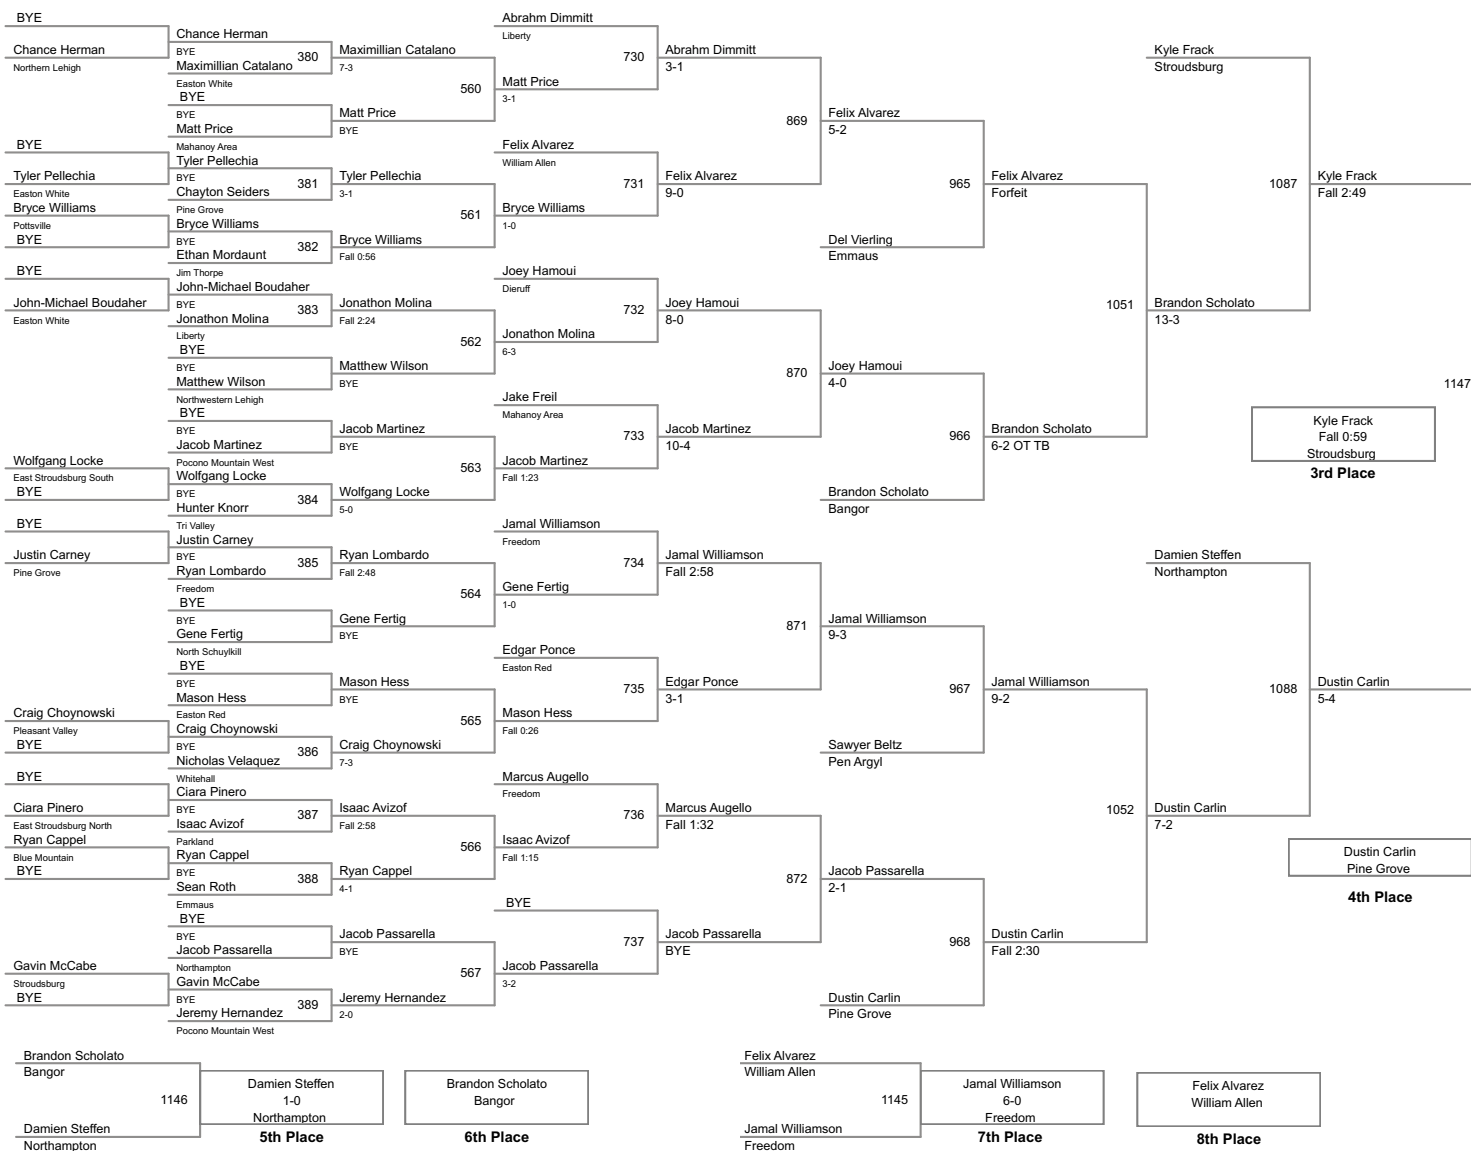

117 Lbs

**124 Lbs**

**132 Lbs**

**140 Lbs**

2014 District XI  
Jr High Championships

147 Lbs

2014 District XI  
Jr High Championships

157 Lbs