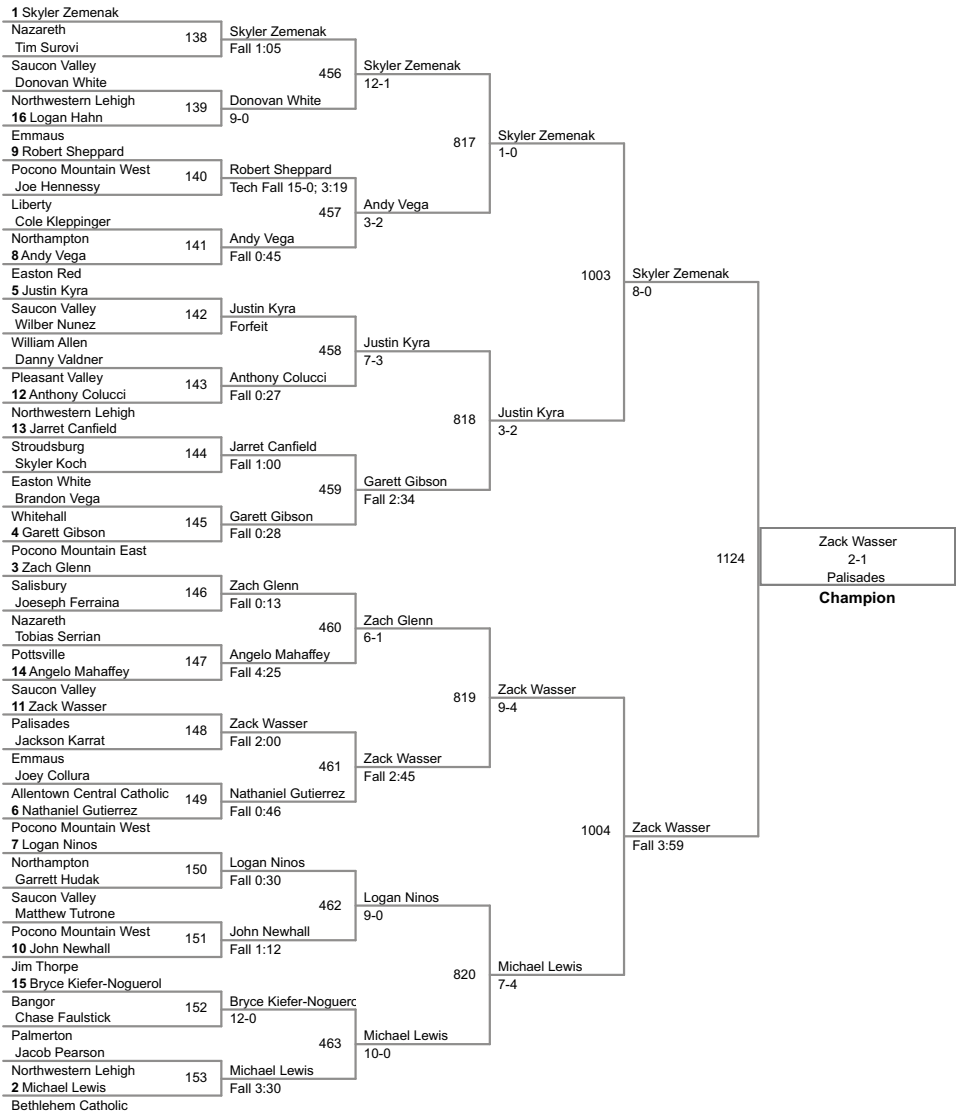

2014 District XI  
Jr High Championships

**97 Lbs**

2014 District XI  
Jr High Championships

**102 Lbs**

**107 Lbs**

2014 District XI  
Jr High Championships

**112 Lbs**

2014 District XI  
Jr High Championships