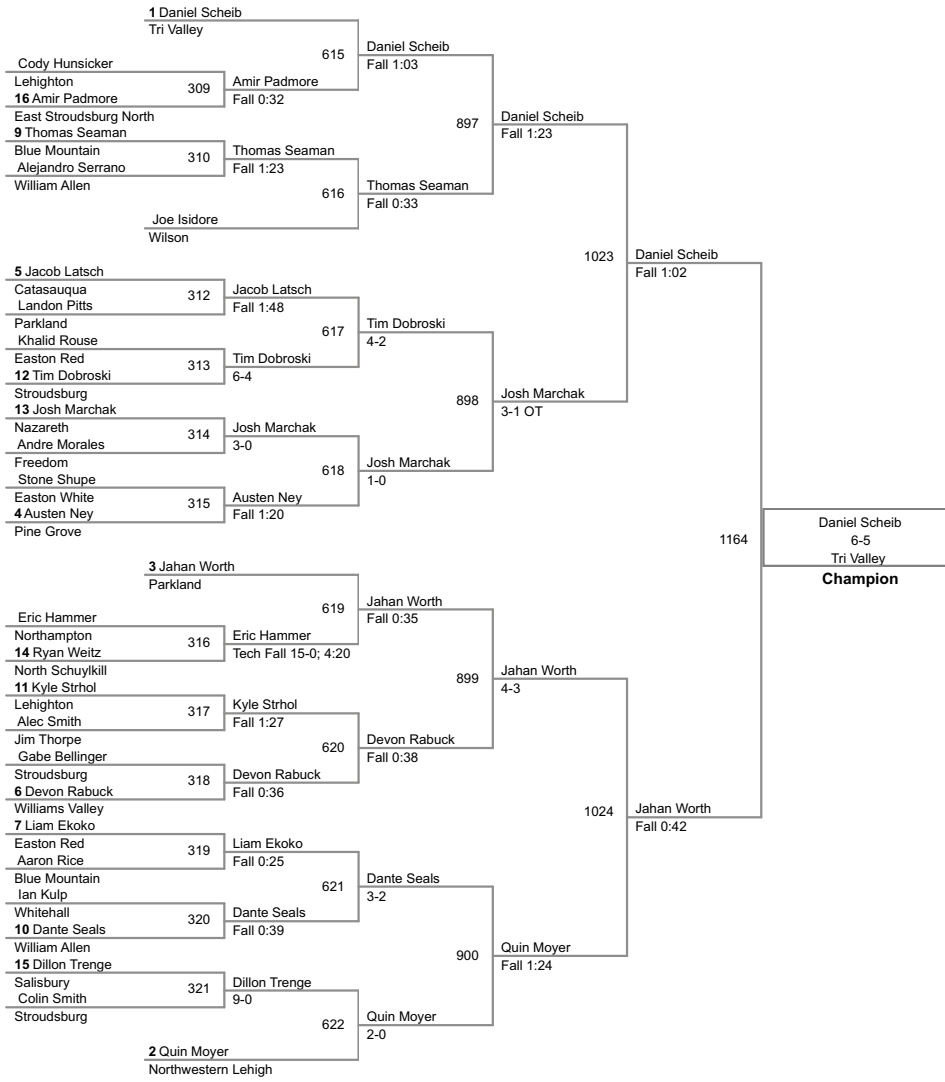

2014 District XI
Jr High Championships

187 Lbs