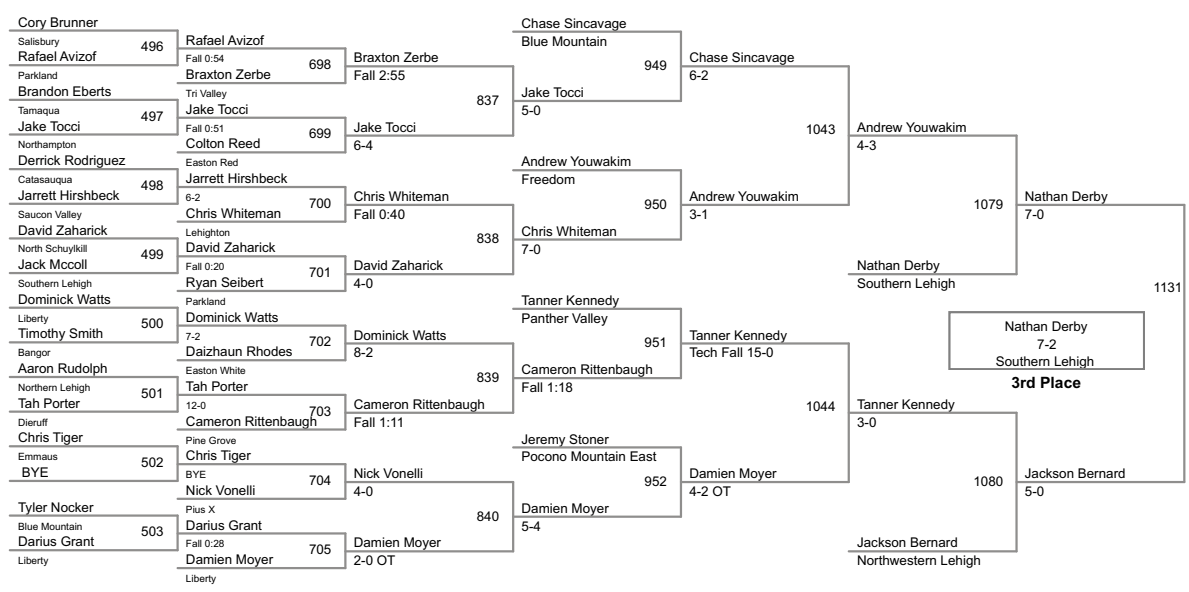

2014 District XI  
Jr High Championships

**97 Lbs**

2014 District XI  
Jr High Championships

**102 Lbs**

**107 Lbs**

2014 District XI  
Jr High Championships

**112 Lbs**

2014 District XI  
Jr High Championships