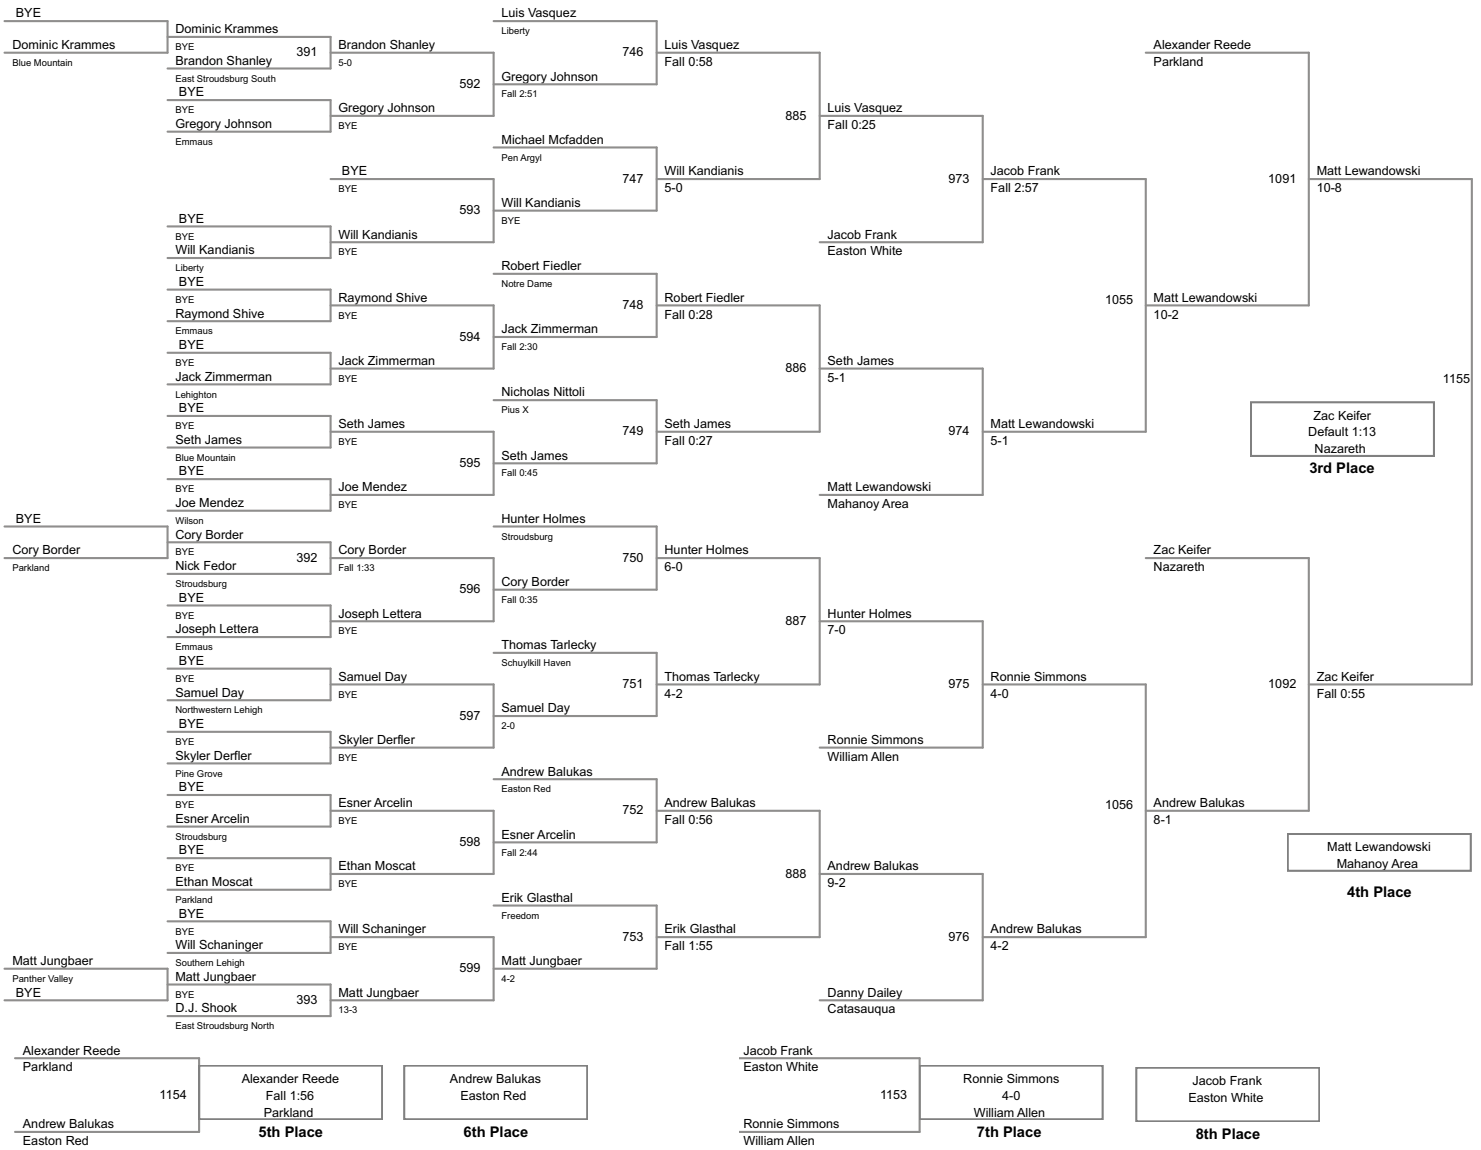

117 Lbs

**124 Lbs**

**132 Lbs**

**140 Lbs**

2014 District XI  
Jr High Championships

147 Lbs

2014 District XI  
Jr High Championships

157 Lbs