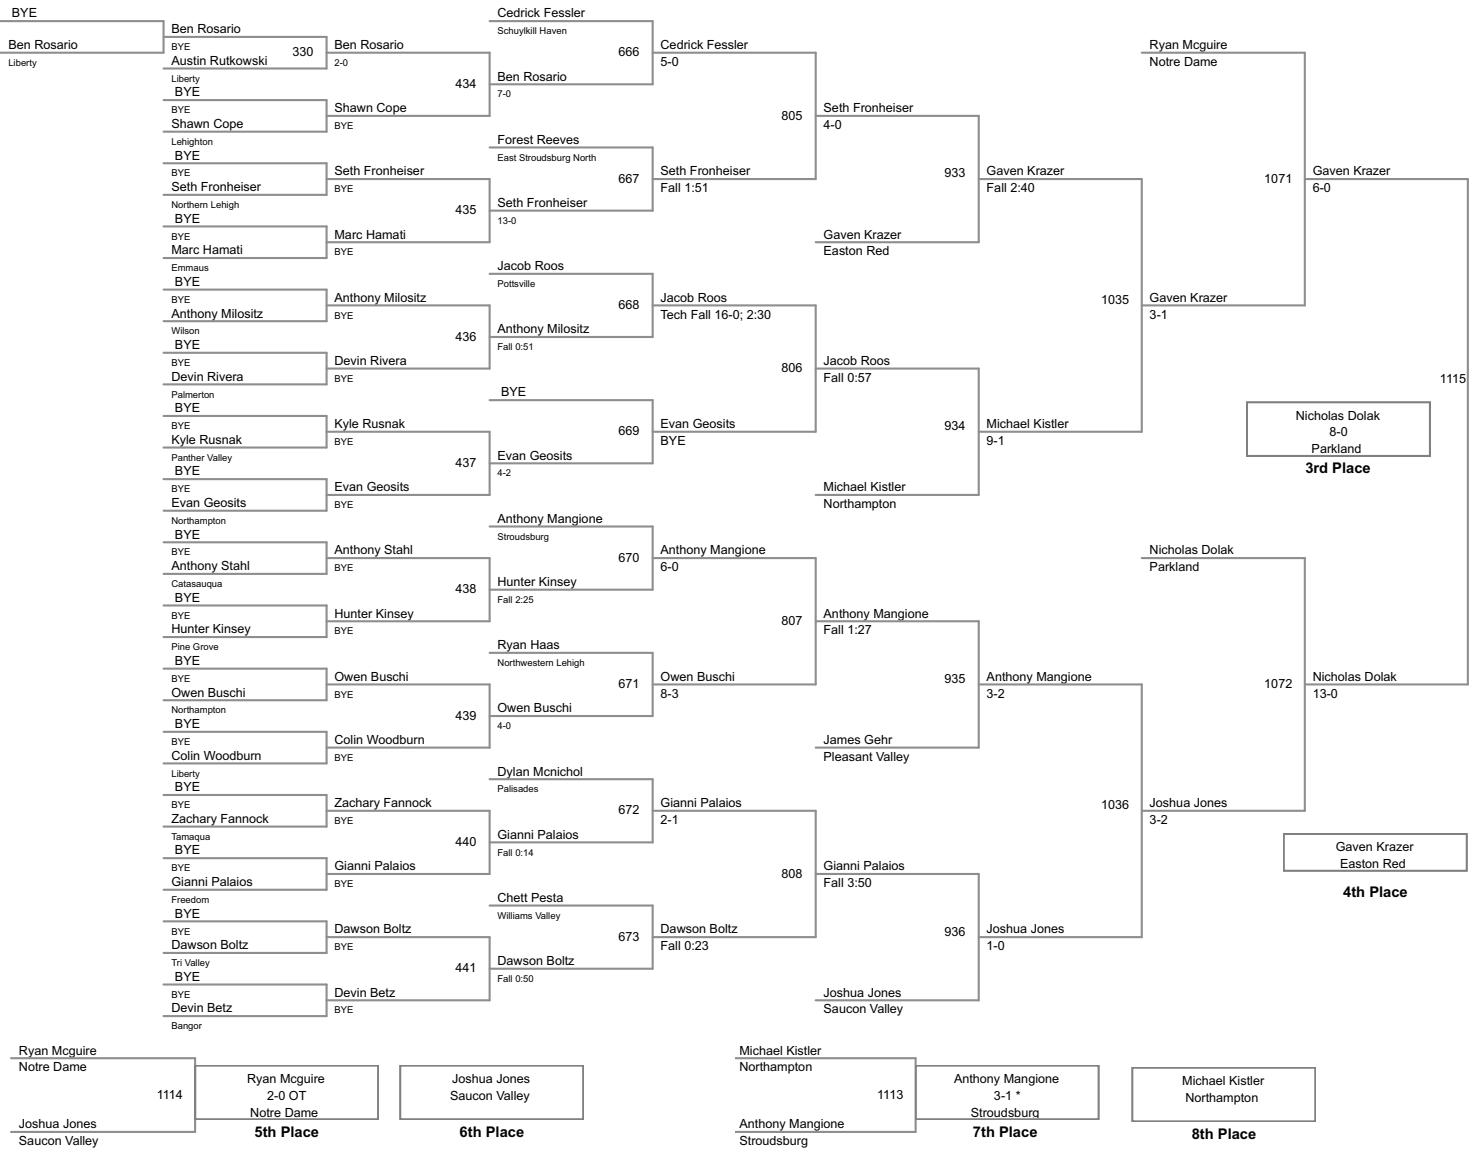

2014 District XI  
Jr High Championships

**77 Lbs**

2014 District XI  
Jr High Championships

**82 Lbs**

**87 Lbs**

**87 Lbs**

2014 District XI  
Jr High Championships

**92 Lbs**