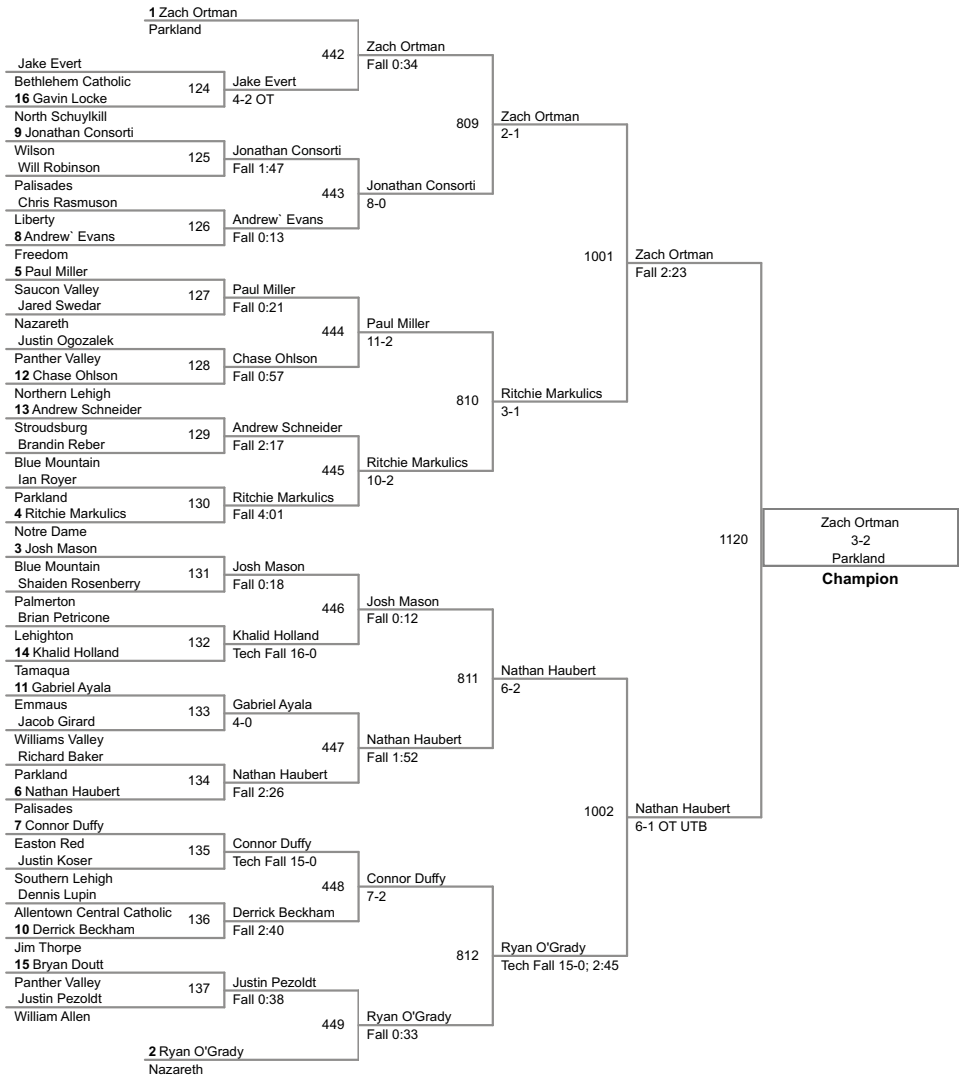

2014 District XI
Jr High Championships

97 Lbs