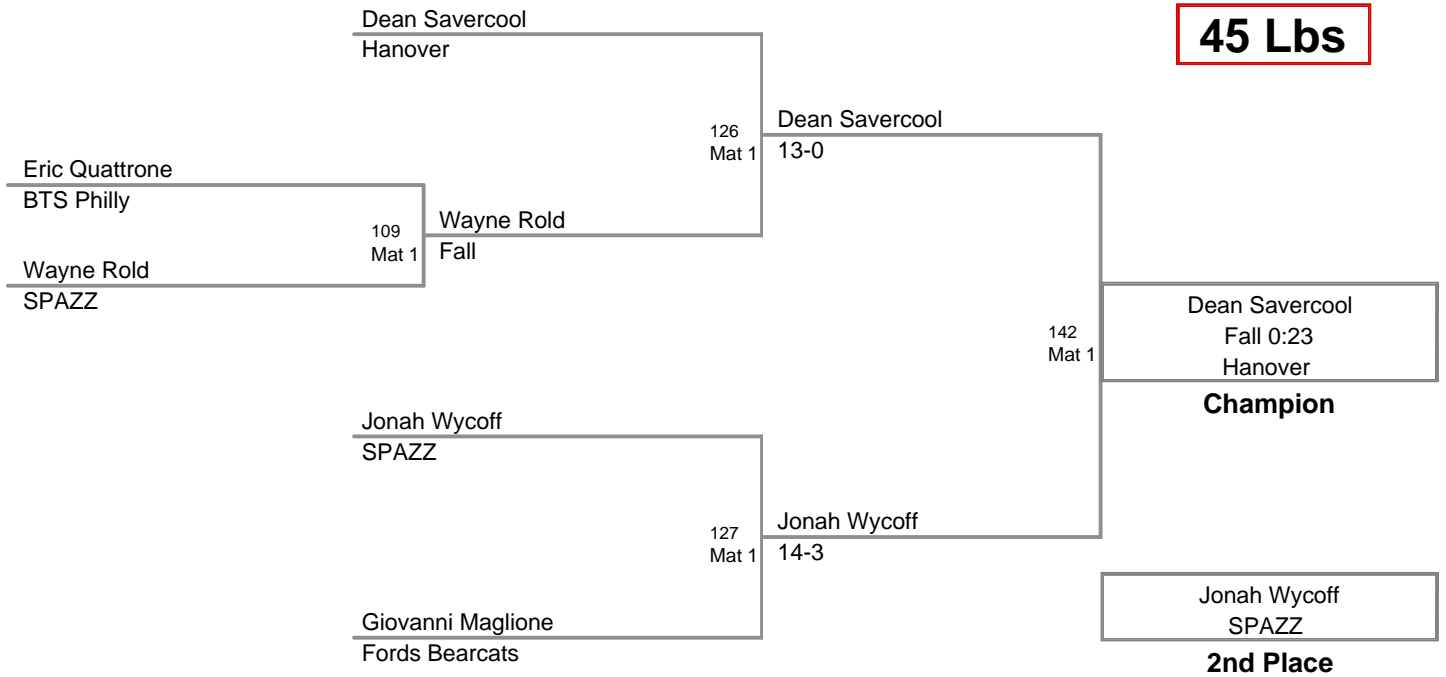

**11 SP Fall Classic
Bantam (on Mat 1)**

45 Lbs

**11 SP Fall Classic
Bantam**

50 Lbs

11 SP Fall Classic
Bantam (on Mat 1)

55 Lbs

**11 SP Fall Classic
Bantam (on Mat 2)**

60 Lbs