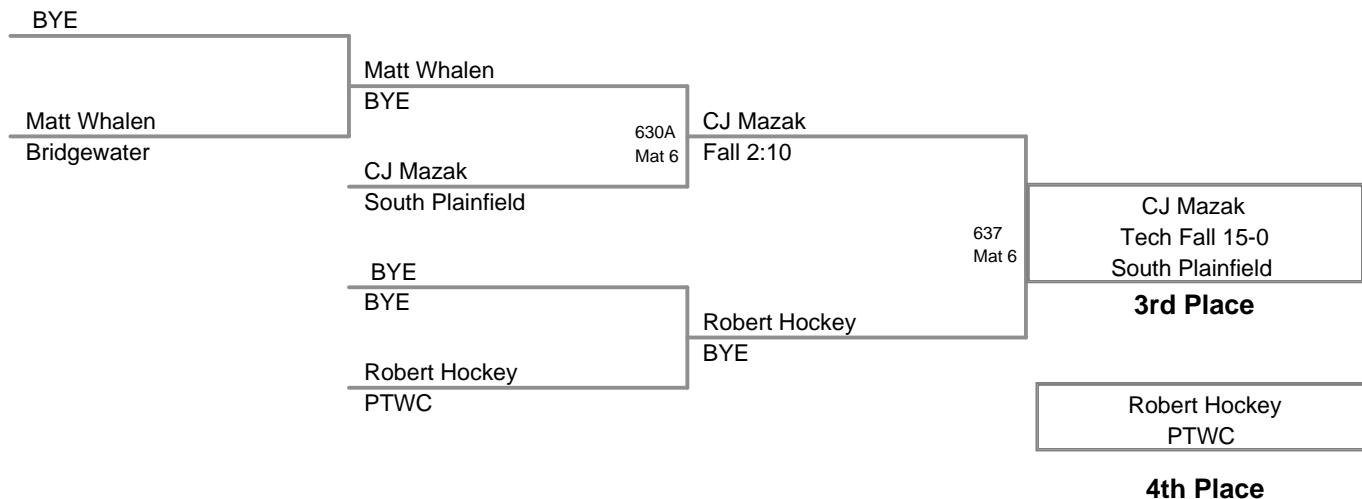

11 SP Fall Classic
Junior

128 Lbs