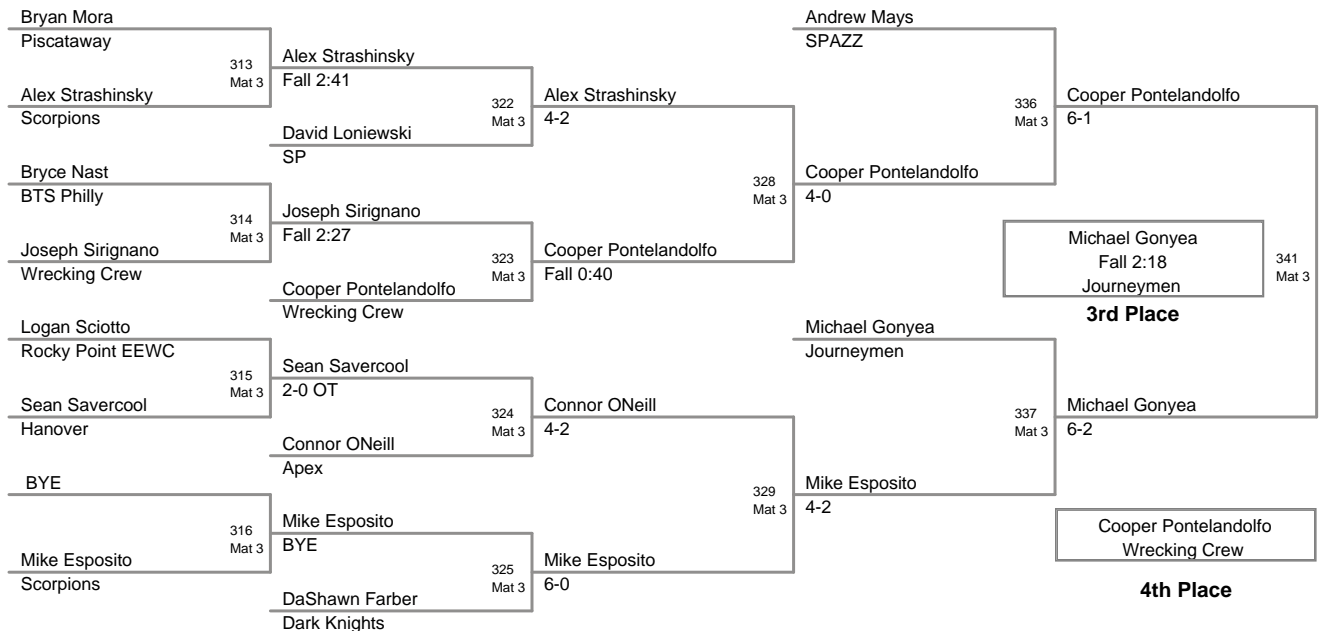

11 SP Fall Classic
Midget (on Mat 3)

65 Lbs