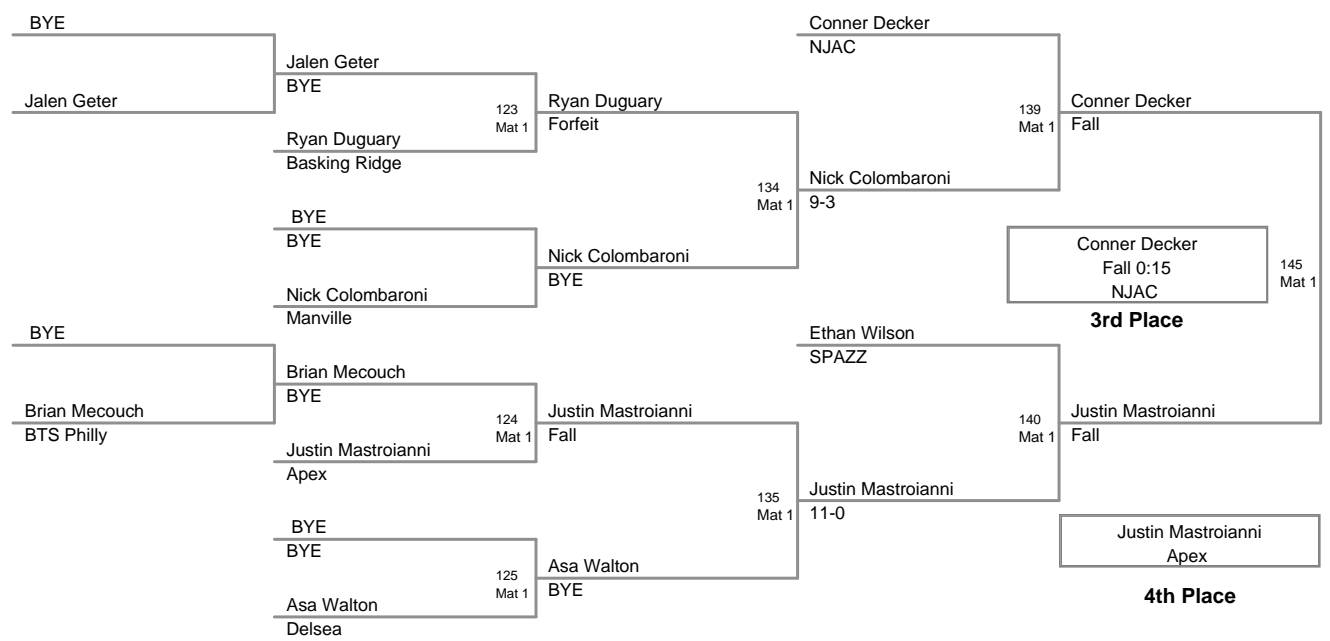

11 SP Fall Classic
Bantam (on Mat 1)

65 Lbs