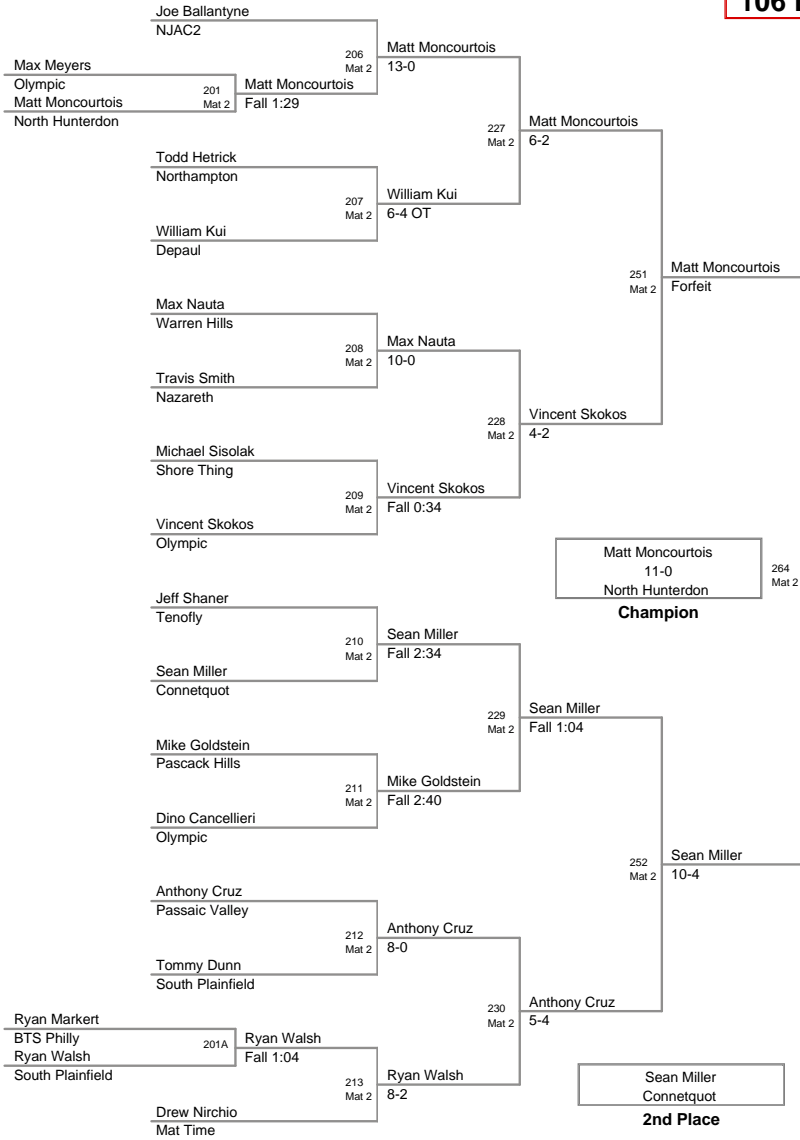

11 SP Fall Classic
High School

106 Lbs