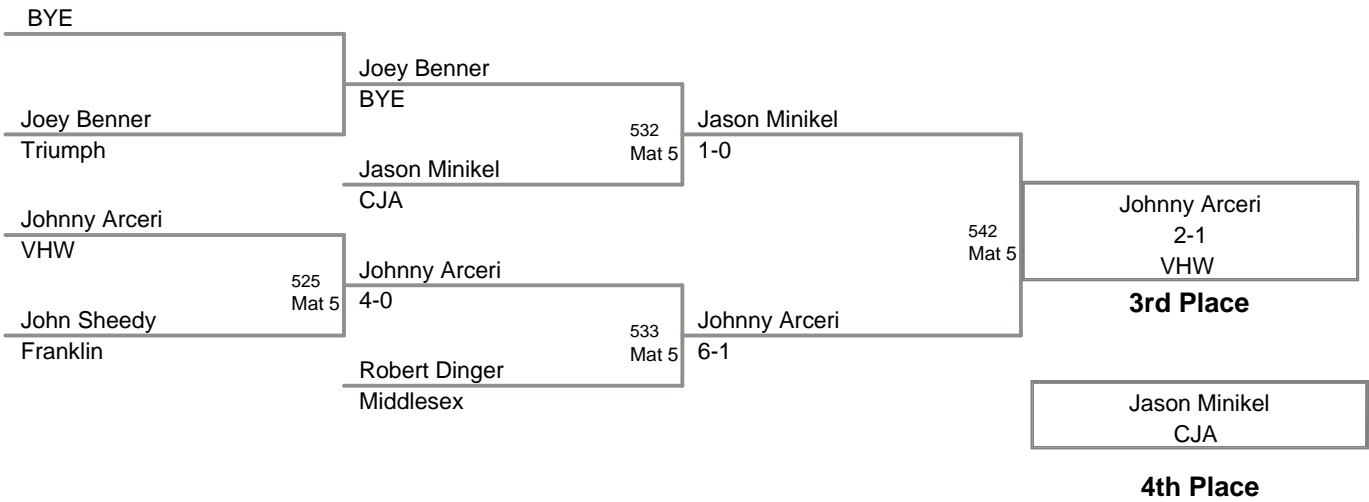

**11 SP Fall Classic
Junior (on Mat 5)**

85 Lbs

**11 SP Fall Classic
Junior (on Mat 5)**

90 Lbs

**11 SP Fall Classic
Junior (on Mat 5)**

95 Lbs

**11 SP Fall Classic
Junior (on Mat 6)**

100 Lbs