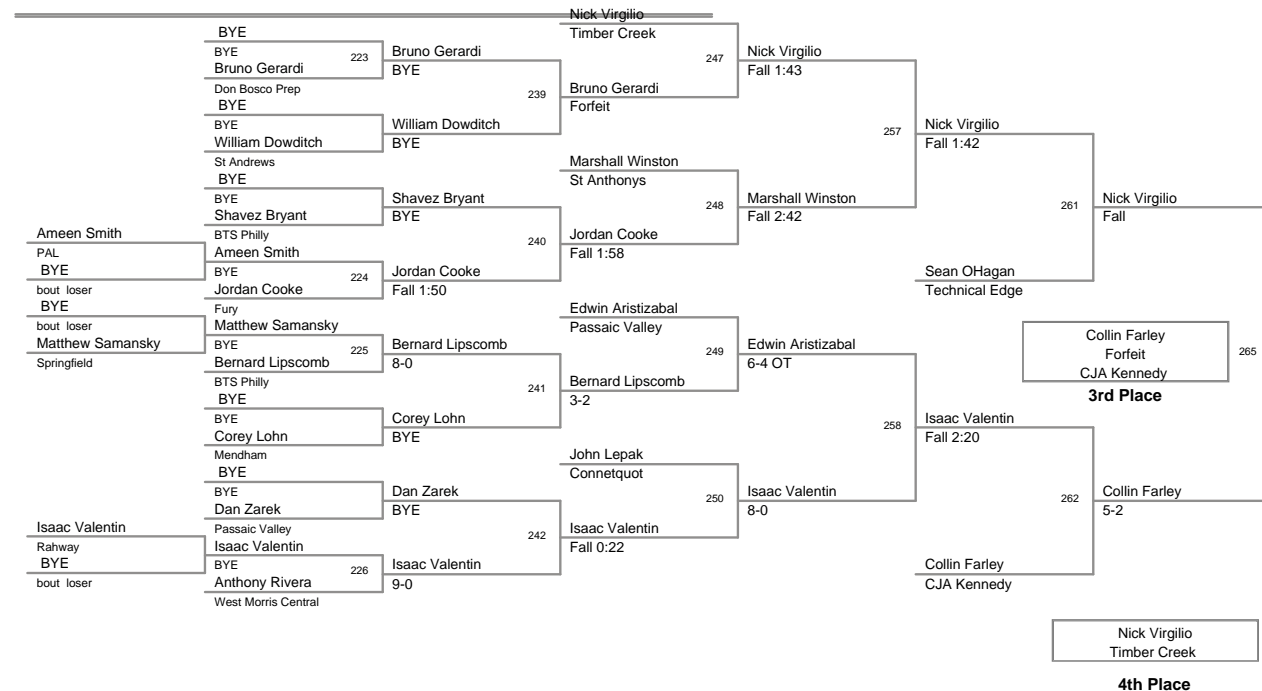

11 SP Fall Classic
High School

126 Lbs