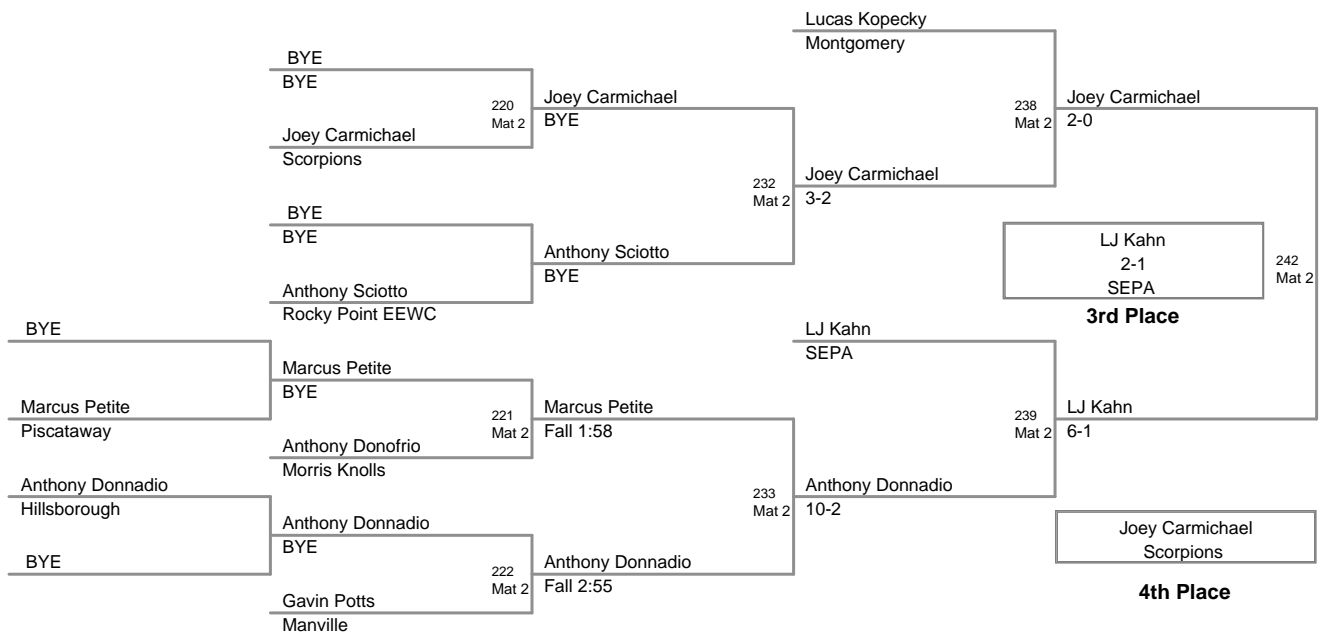

11 SP Fall Classic
Midget (on Mat 3)

65 Lbs

11 SP Fall Classic
Midget (on Mat 4)

70 Lbs

11 SP Fall Classic
Midget (on Mat 2)

75 Lbs

**11 SP Fall Classic
Midget**

80 Lbs