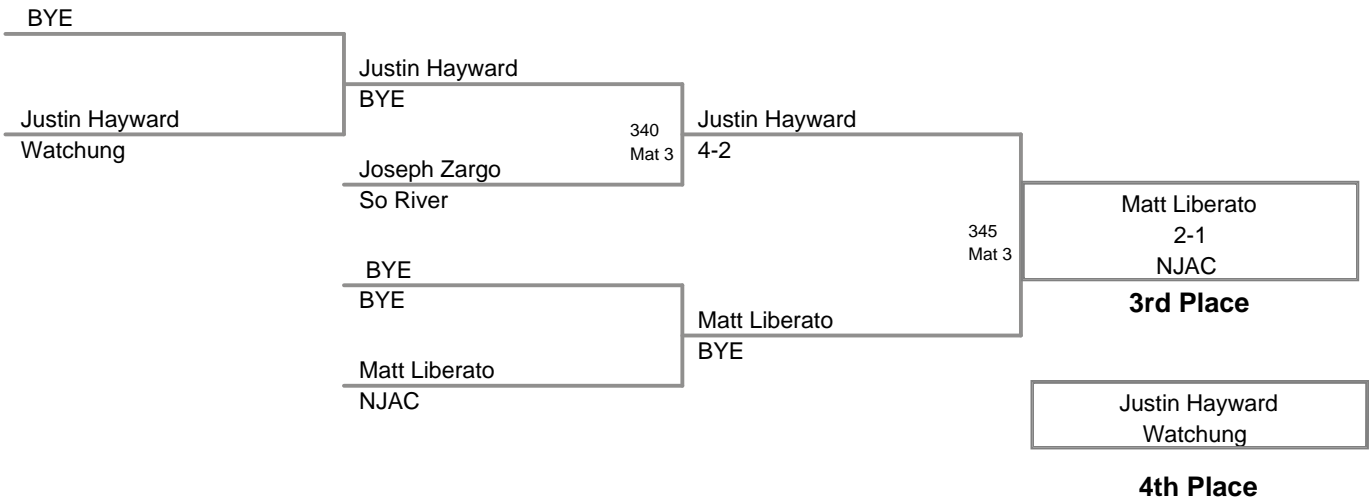

Hector Colom
Scorpions

Champion

Jake Benner
Triumph

2nd Place

Charlie Peterson
Matt Warriors

3rd Place

11 SP Fall Classic
Midget (on Mat 3)

90 Lbs