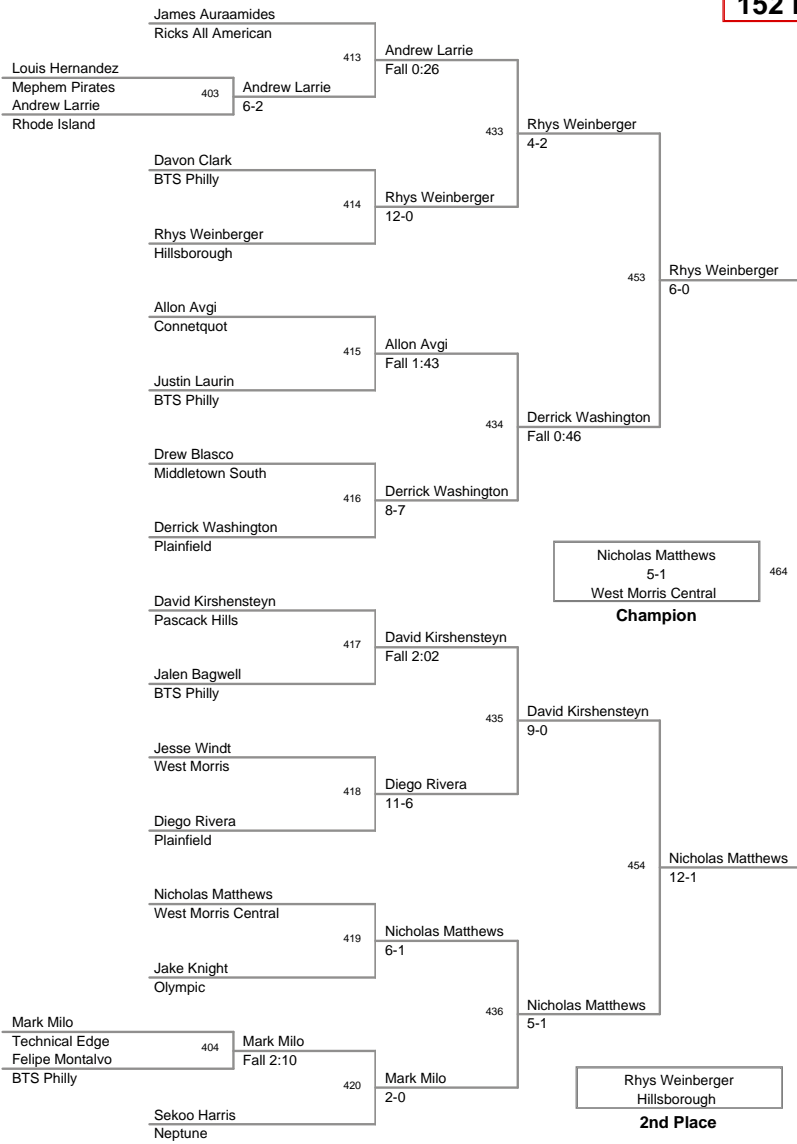

11 SP Fall Classic
High School

132 Lbs

11 SP Fall Classic
High School

138 Lbs

11 SP Fall Classic
High School

145 Lbs

11 SP Fall Classic
High School

152 Lbs