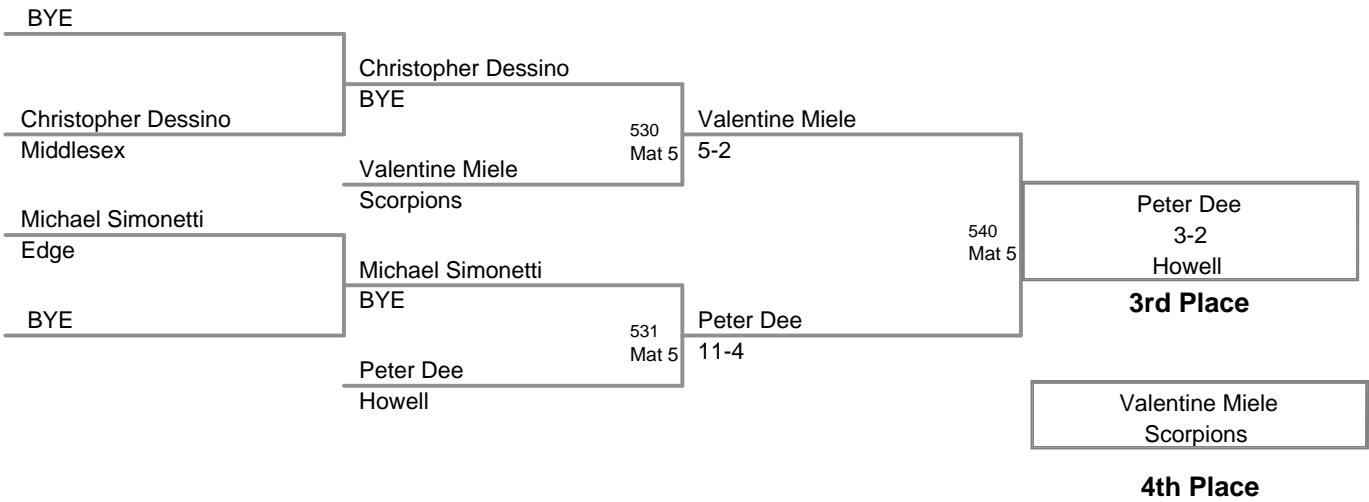

**11 SP Fall Classic
Junior (on Mat 5)**

90 Lbs