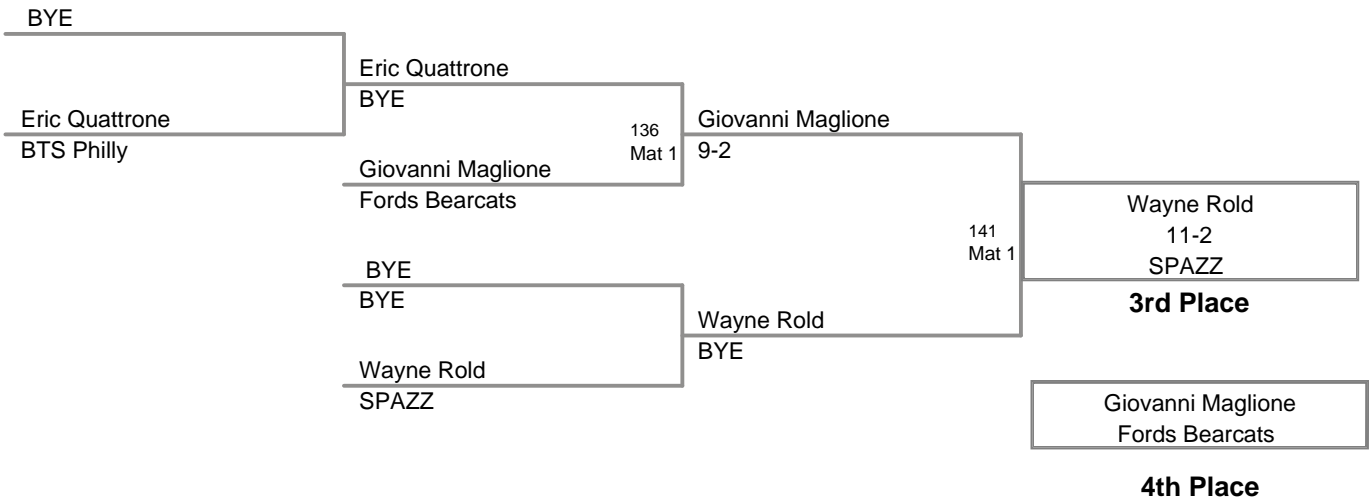

**11 SP Fall Classic
Bantam (on Mat 1)**

45 Lbs