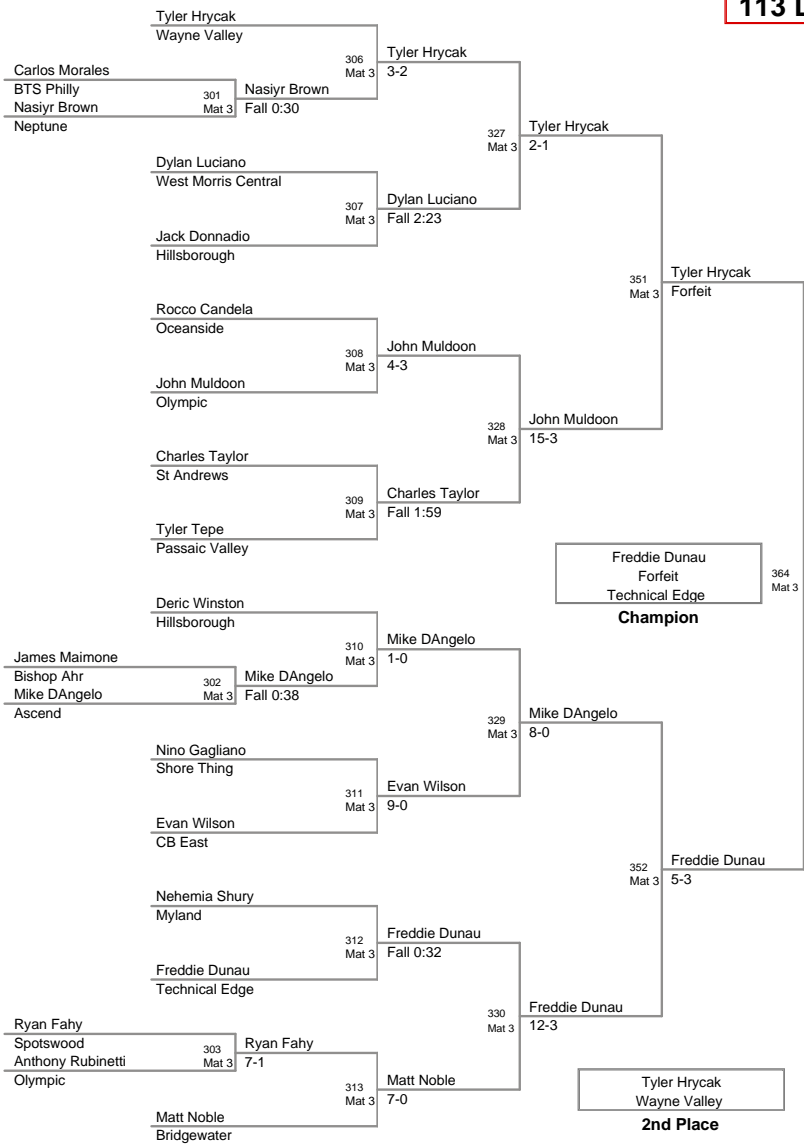

11 SP Fall Classic
High School (on Mat 3)

113 Lbs