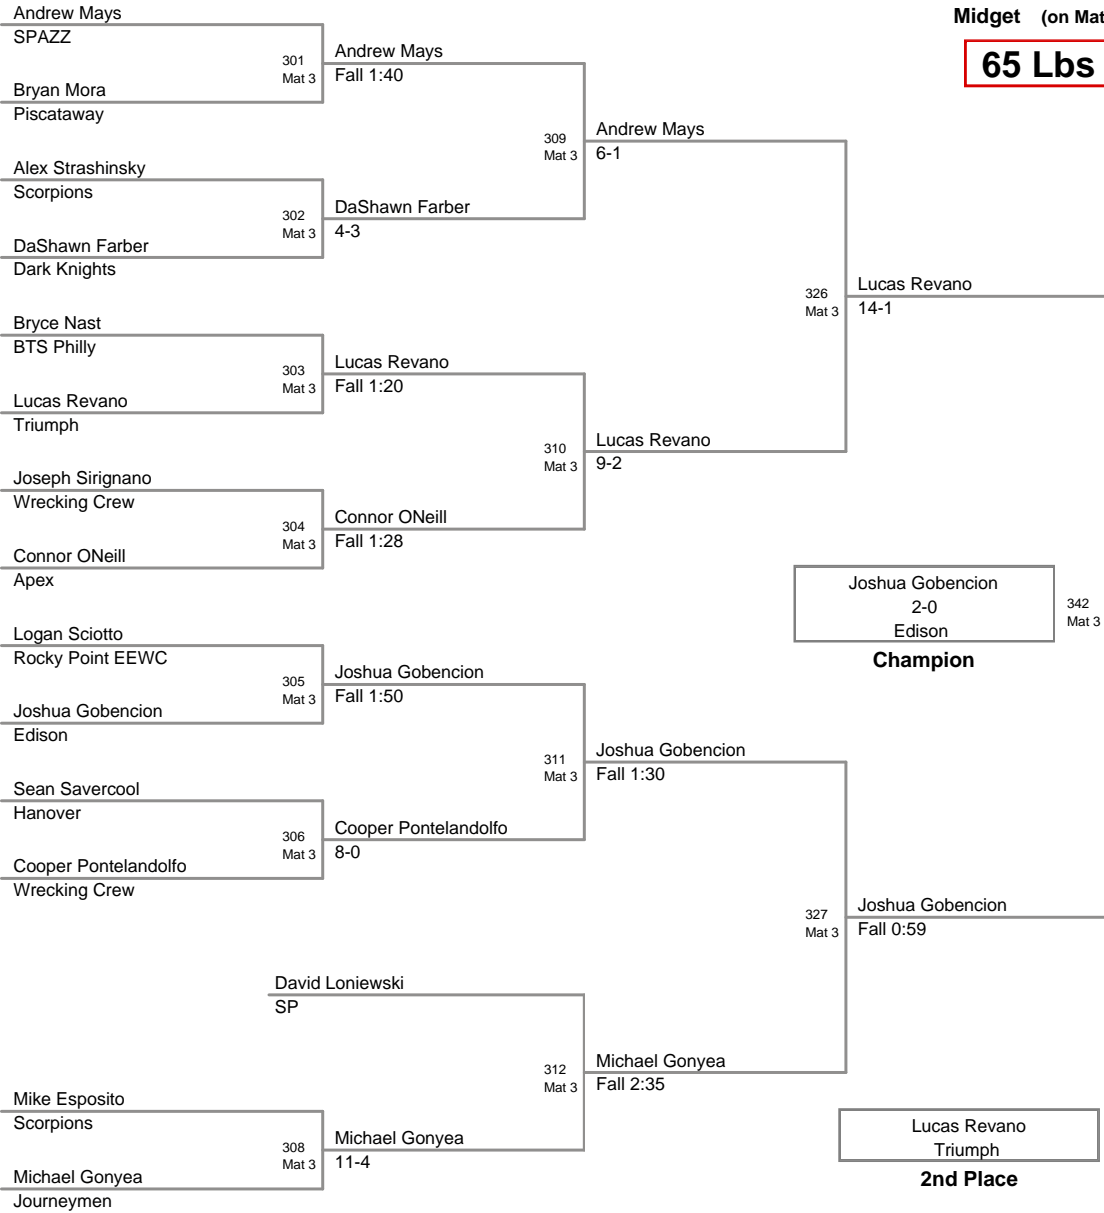

11 SP Fall Classic
Midget (on Mat 3)

65 Lbs