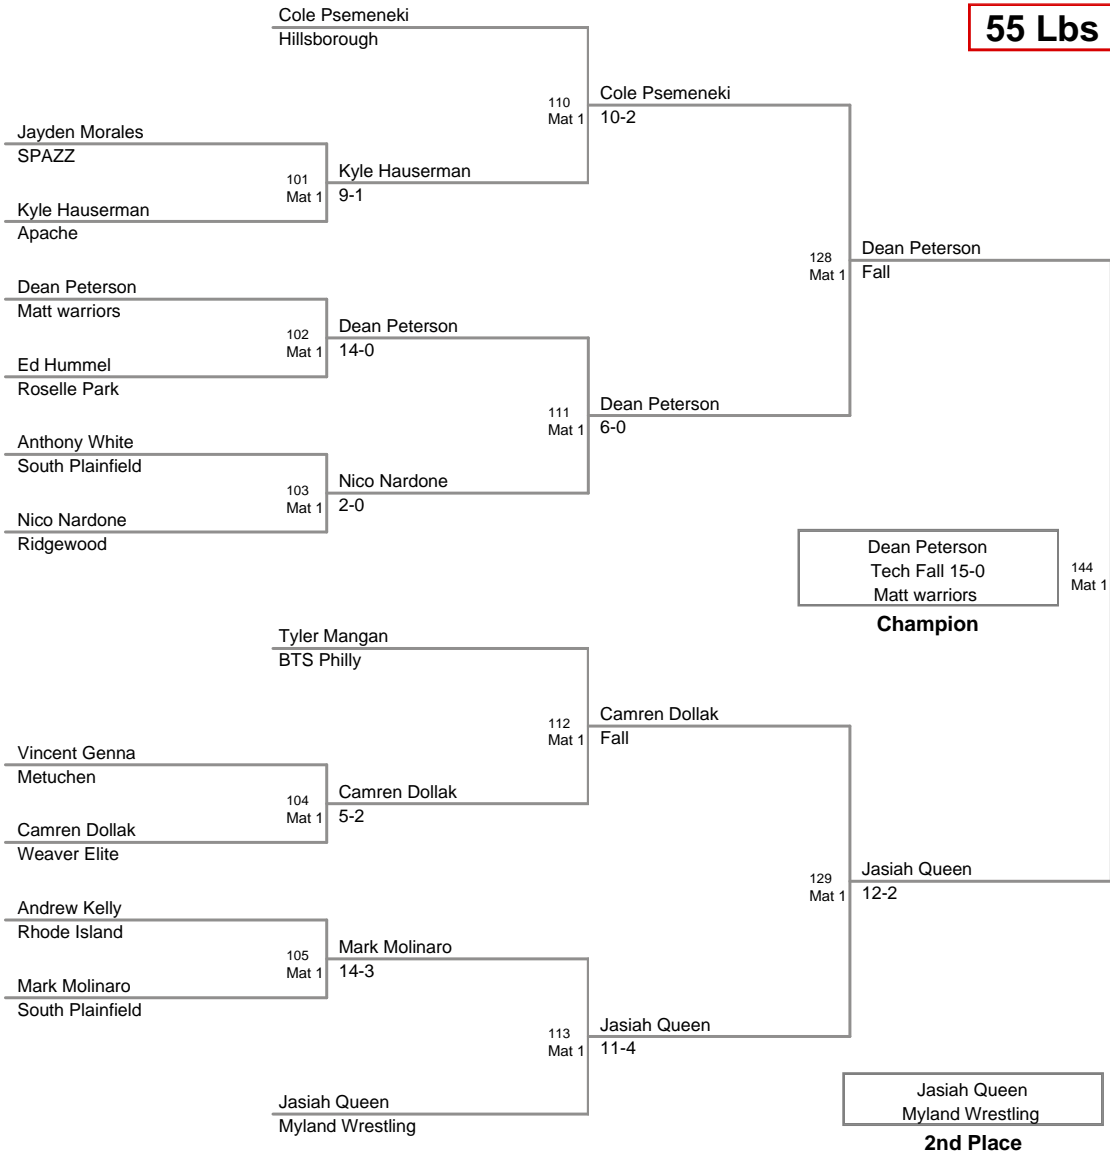

**11 SP Fall Classic
Bantam (on Mat 1)**

45 Lbs

**11 SP Fall Classic
Bantam**

50 Lbs

11 SP Fall Classic
Bantam (on Mat 1)

55 Lbs

**11 SP Fall Classic
Bantam (on Mat 2)**

60 Lbs