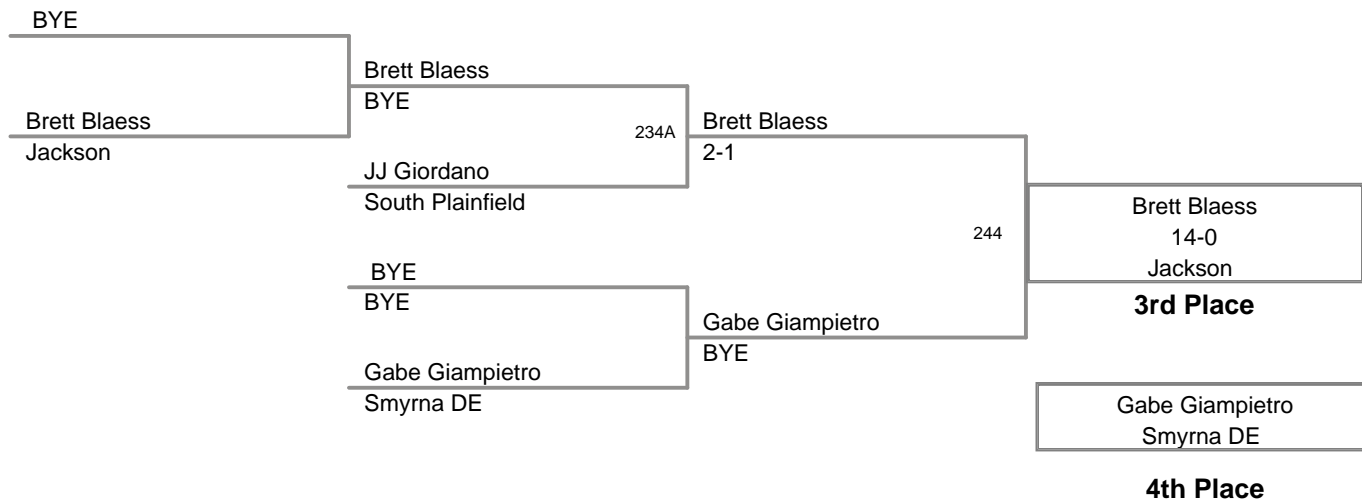

**11 SP Fall Classic
Bantam (on Mat 1)**

45 Lbs

**11 SP Fall Classic
Bantam**

50 Lbs

11 SP Fall Classic
Bantam (on Mat 1)

55 Lbs

**11 SP Fall Classic
Bantam (on Mat 2)**

60 Lbs

11 SP Fall Classic
Bantam (on Mat 1)

65 Lbs

**11 SP Fall Classic
Bantam (on Mat 2)**

70 Lbs

Nico Bogardus Wreckina Crew	201 Mat 2	Cameron Hill
Cameron Hill Hillsborough		6-5

Nate Porter BTS Philly	213 Mat 2	Nico Bogardus
Nico Bogardus Wrecking Crew		Fall 0:25

Cameron Hill Hillsborough	229 Mat 2	Cameron Hill
Nate Porter BTS Philly		Fall 0:38

Cameron Hill
Hillsborough

Champion

Nico Bogardus
Wrecking Crew

2nd Place

Nate Porter
BTS Philly

3rd Place

**11 SP Fall Classic
Bantam (on Mat 4)**