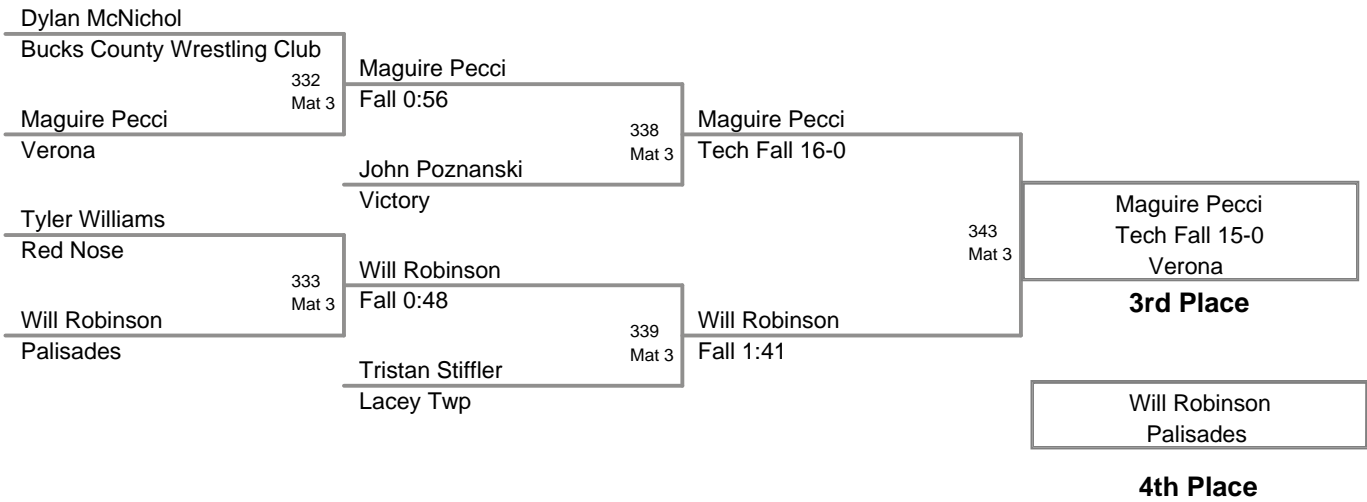

11 SP Fall Classic
Midget (on Mat 3)

65 Lbs

11 SP Fall Classic
Midget (on Mat 4)

70 Lbs

11 SP Fall Classic
Midget (on Mat 2)

75 Lbs

**11 SP Fall Classic
Midget**

80 Lbs