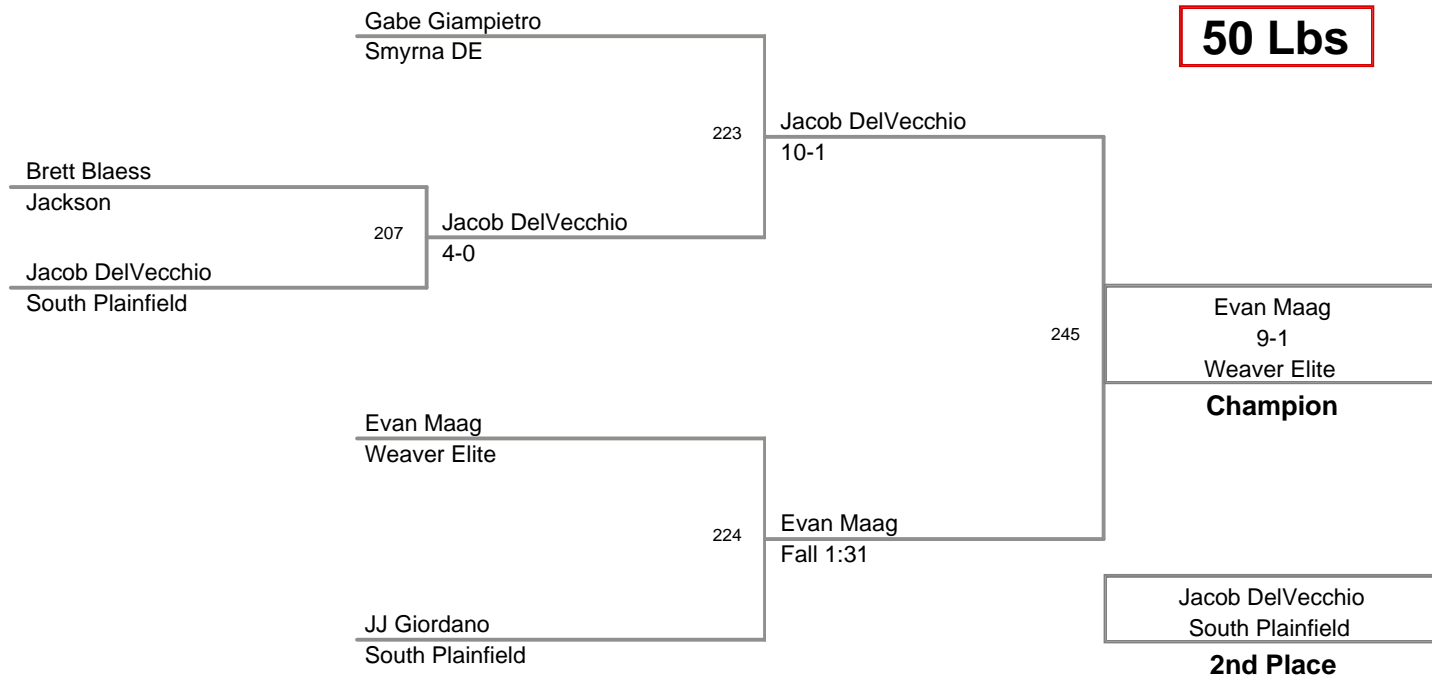

**11 SP Fall Classic
Bantam (on Mat 1)**

45 Lbs

**11 SP Fall Classic
Bantam**

50 Lbs

11 SP Fall Classic
Bantam (on Mat 1)

55 Lbs

**11 SP Fall Classic
Bantam (on Mat 2)**

60 Lbs

Cameron Hill Hillsborough	229 Mat 2	Cameron Hill
Nate Porter BTS Philly		Fall 0:38

Cameron Hill
Hillsborough

Champion

Nico Bogardus
Wrecking Crew

2nd Place

Nate Porter
BTS Philly

3rd Place

**11 SP Fall Classic
Bantam (on Mat 4)**