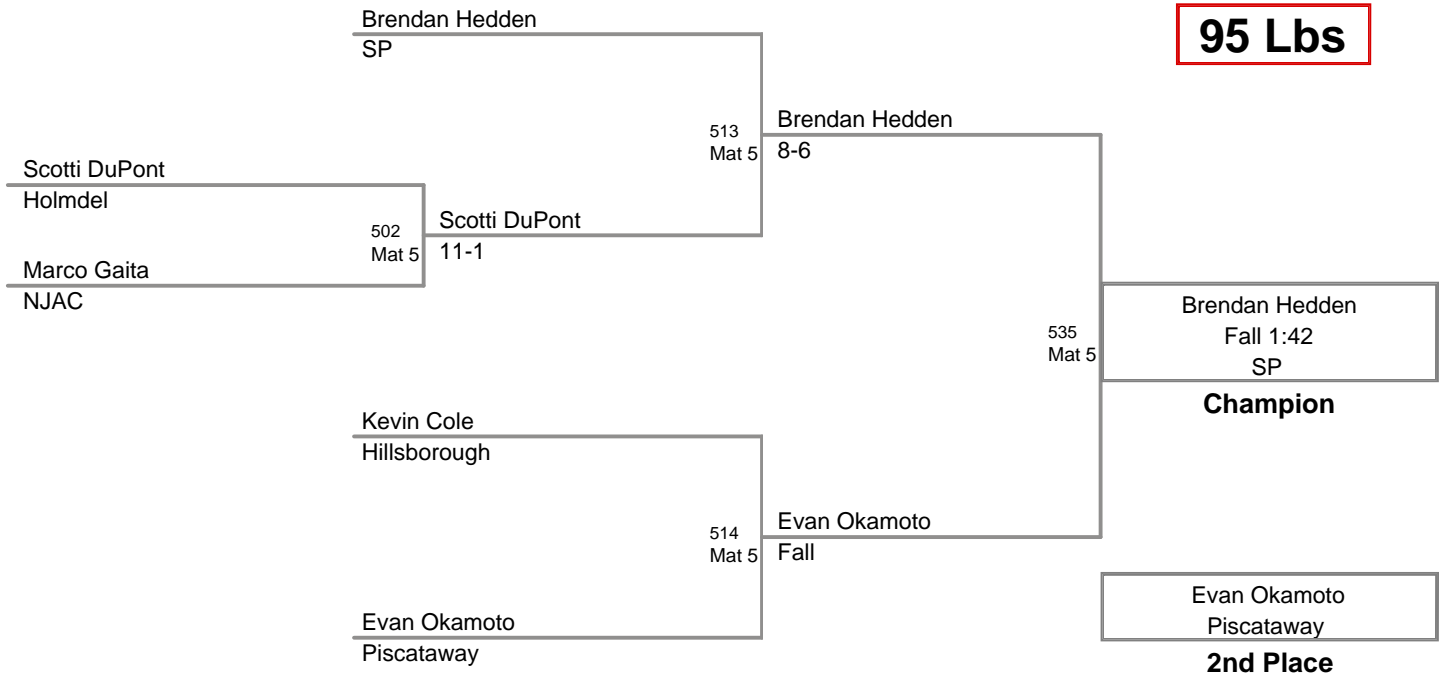

**11 SP Fall Classic
Midget (on Mat 5)**

95 Lbs