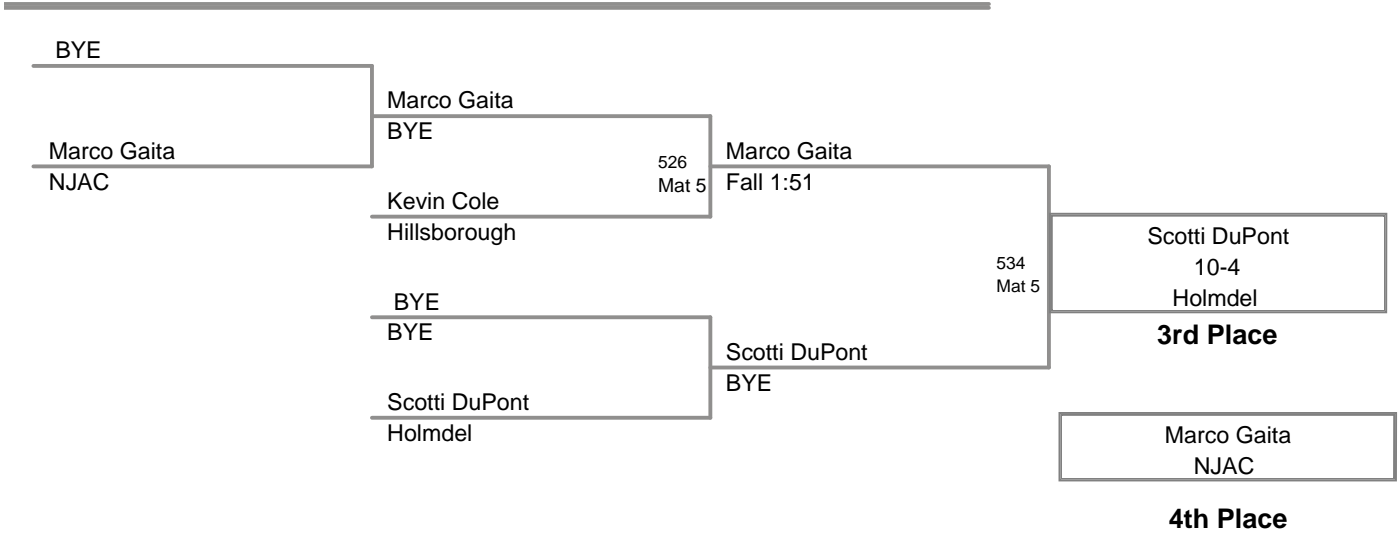

**11 SP Fall Classic
Midget (on Mat 5)**

95 Lbs