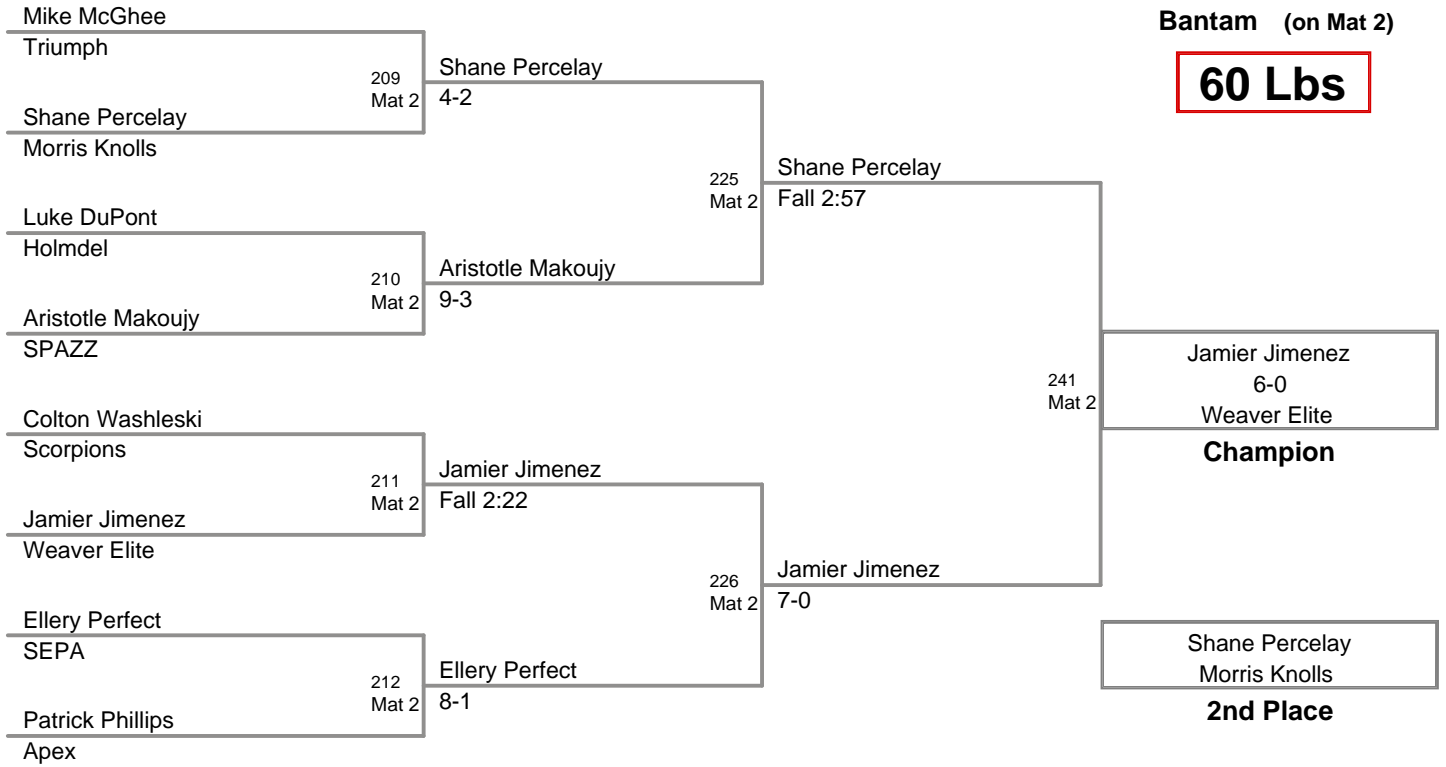

**11 SP Fall Classic
Bantam (on Mat 1)**

45 Lbs

**11 SP Fall Classic
Bantam**

50 Lbs

11 SP Fall Classic
Bantam (on Mat 1)

55 Lbs

**11 SP Fall Classic
Bantam (on Mat 2)**

60 Lbs