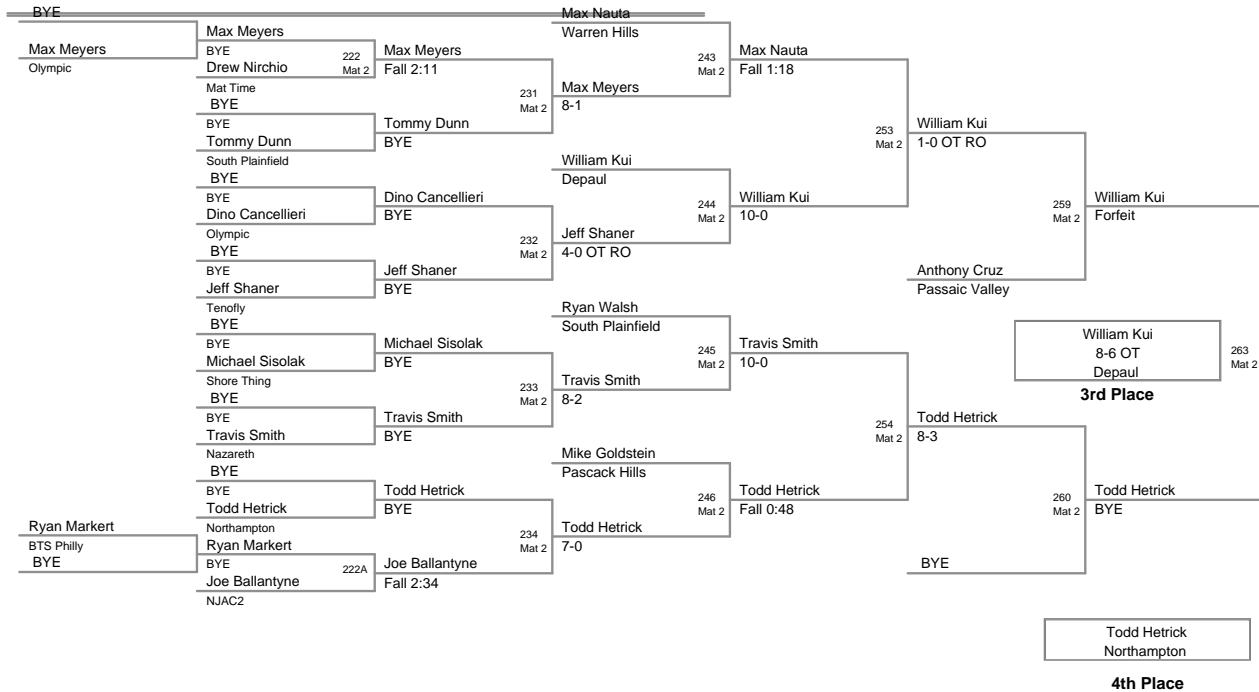

11 SP Fall Classic
High School

106 Lbs