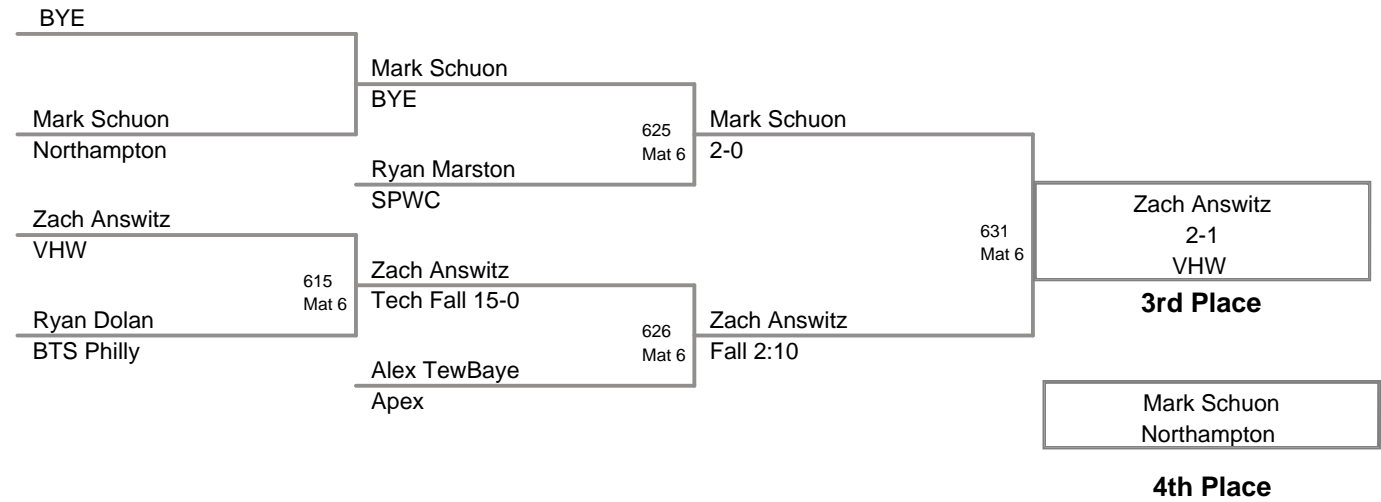

**11 SP Fall Classic
Junior (on Mat 5)**

85 Lbs

**11 SP Fall Classic
Junior (on Mat 5)**

90 Lbs

**11 SP Fall Classic
Junior (on Mat 5)**

95 Lbs

**11 SP Fall Classic
Junior (on Mat 6)**

100 Lbs