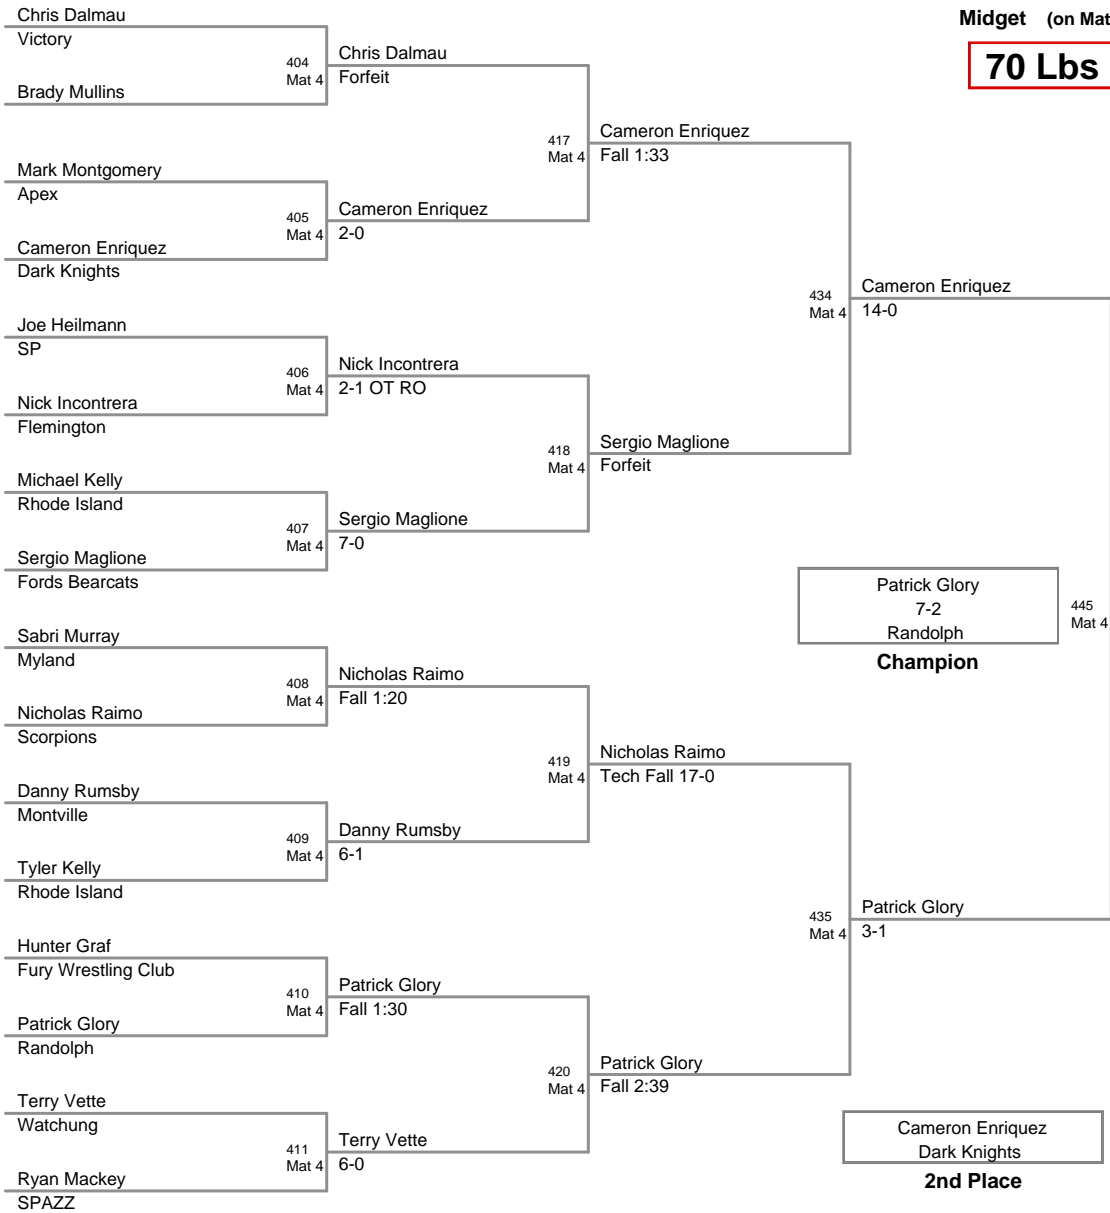

11 SP Fall Classic
Midget (on Mat 4)

70 Lbs