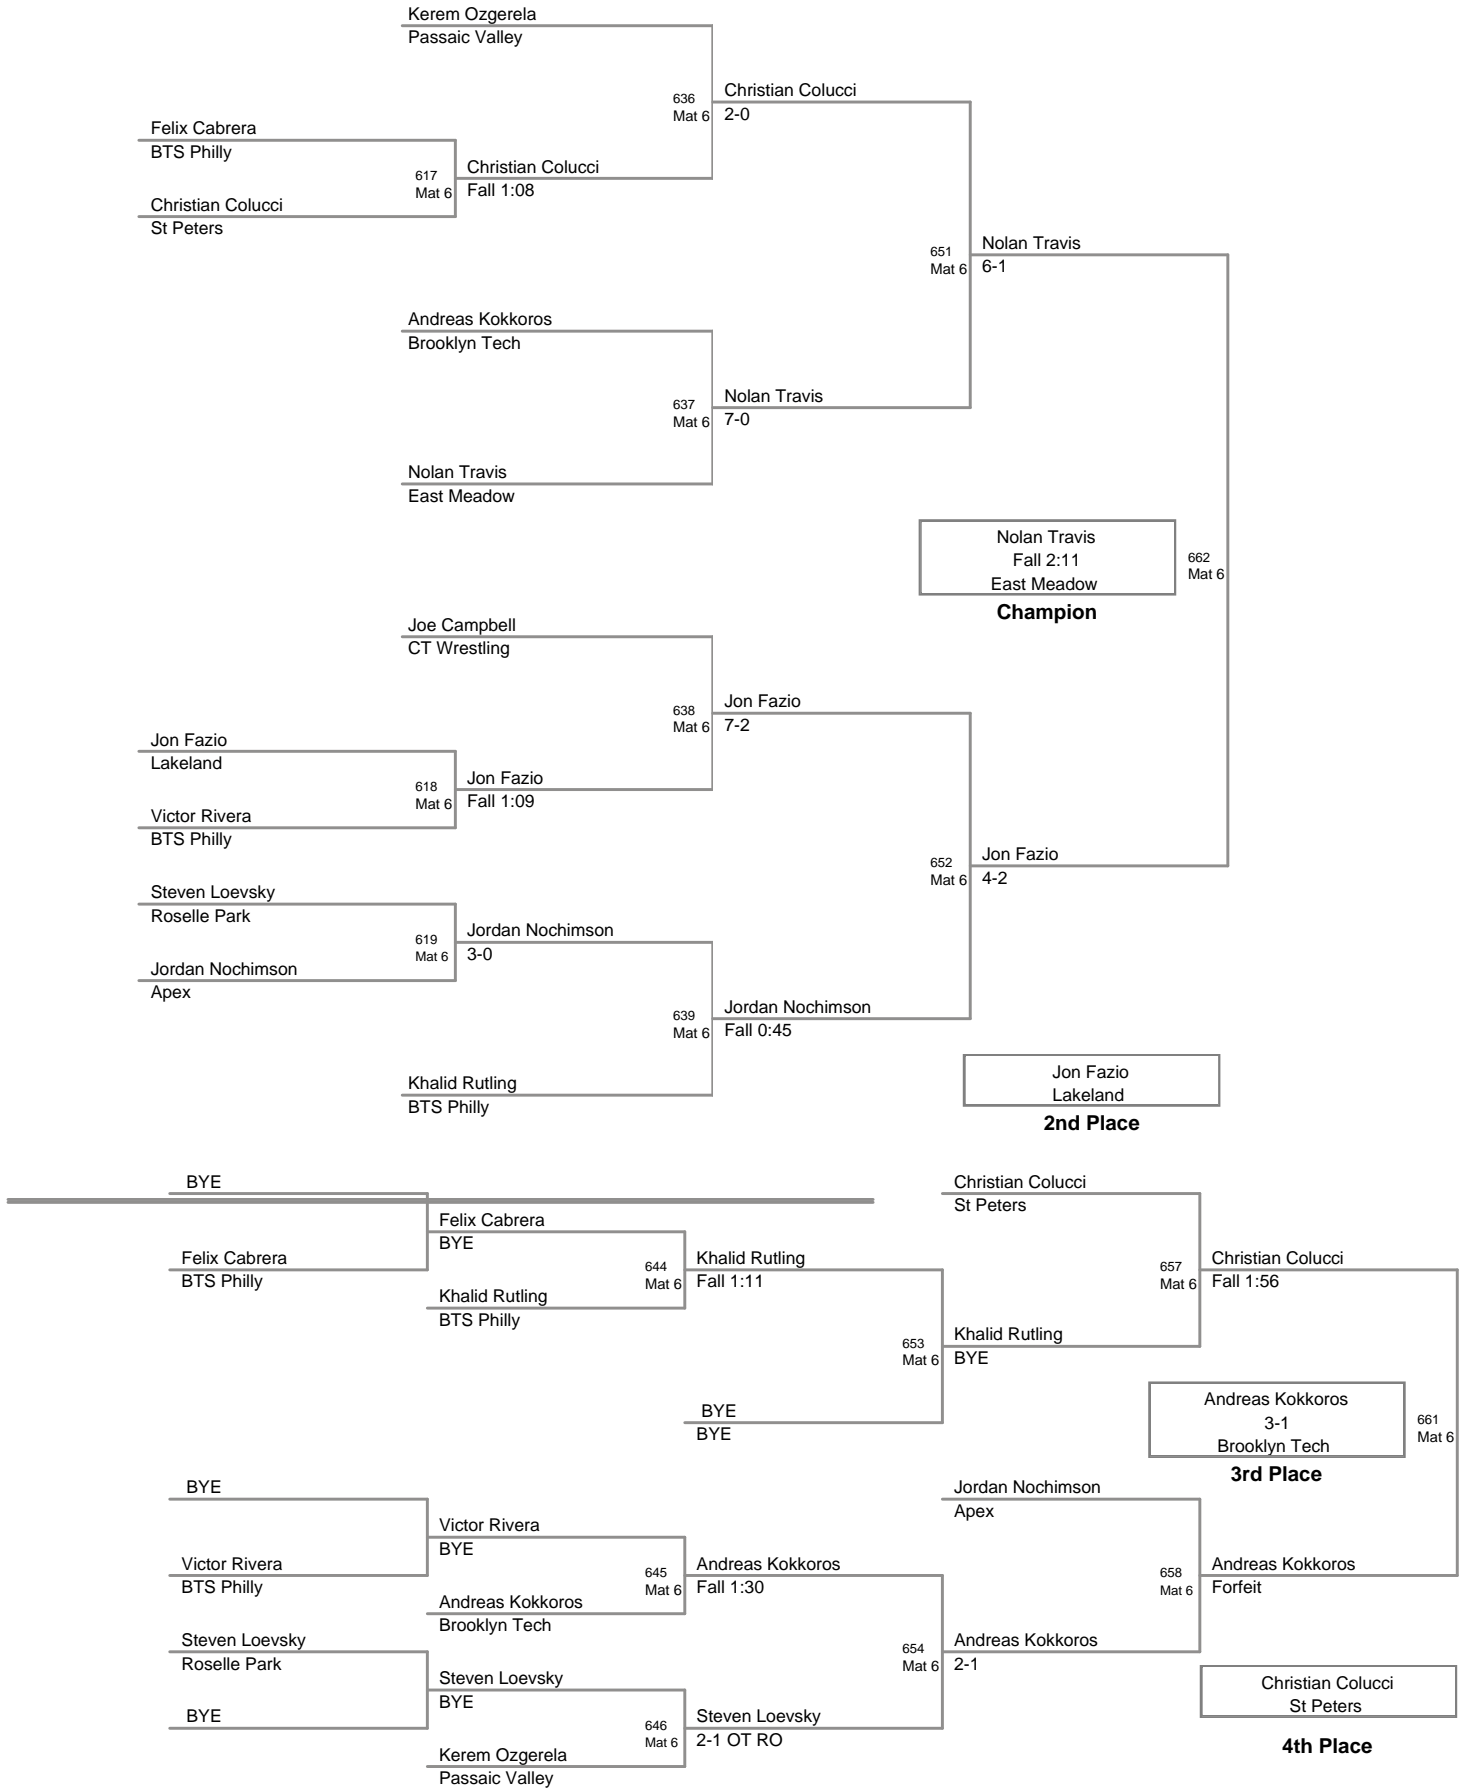

11 SP Fall Classic
High School

160 Lbs

11 SP Fall Classic
High School (on Mat 1)

170 Lbs

11 SP Fall Classic
High School (on Mat 5)

182 Lbs

11 SP Fall Classic
High School (on Mat 6)

195 Lbs