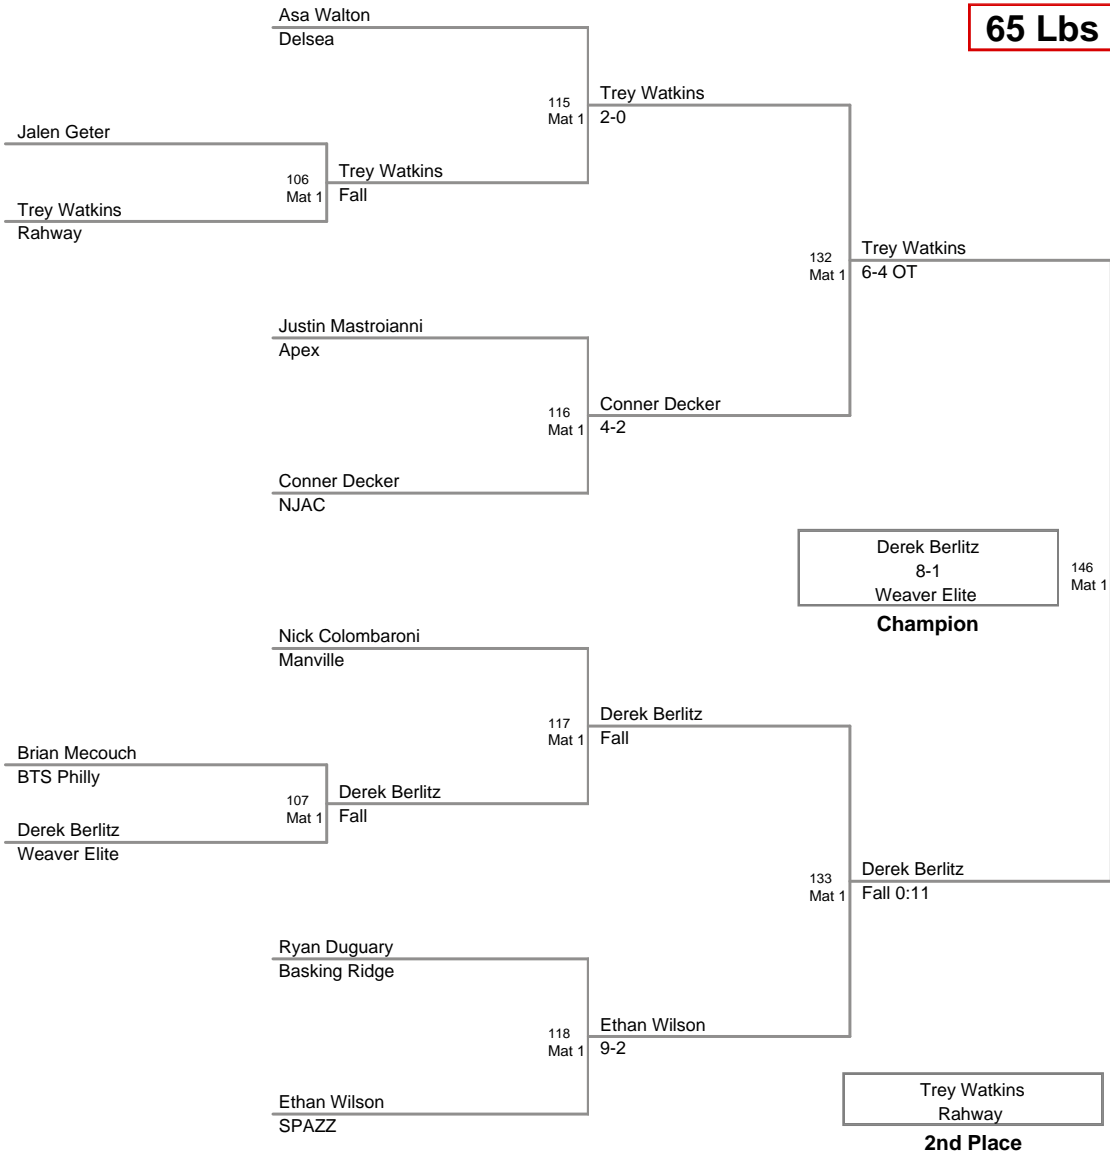

11 SP Fall Classic
Bantam (on Mat 1)

65 Lbs