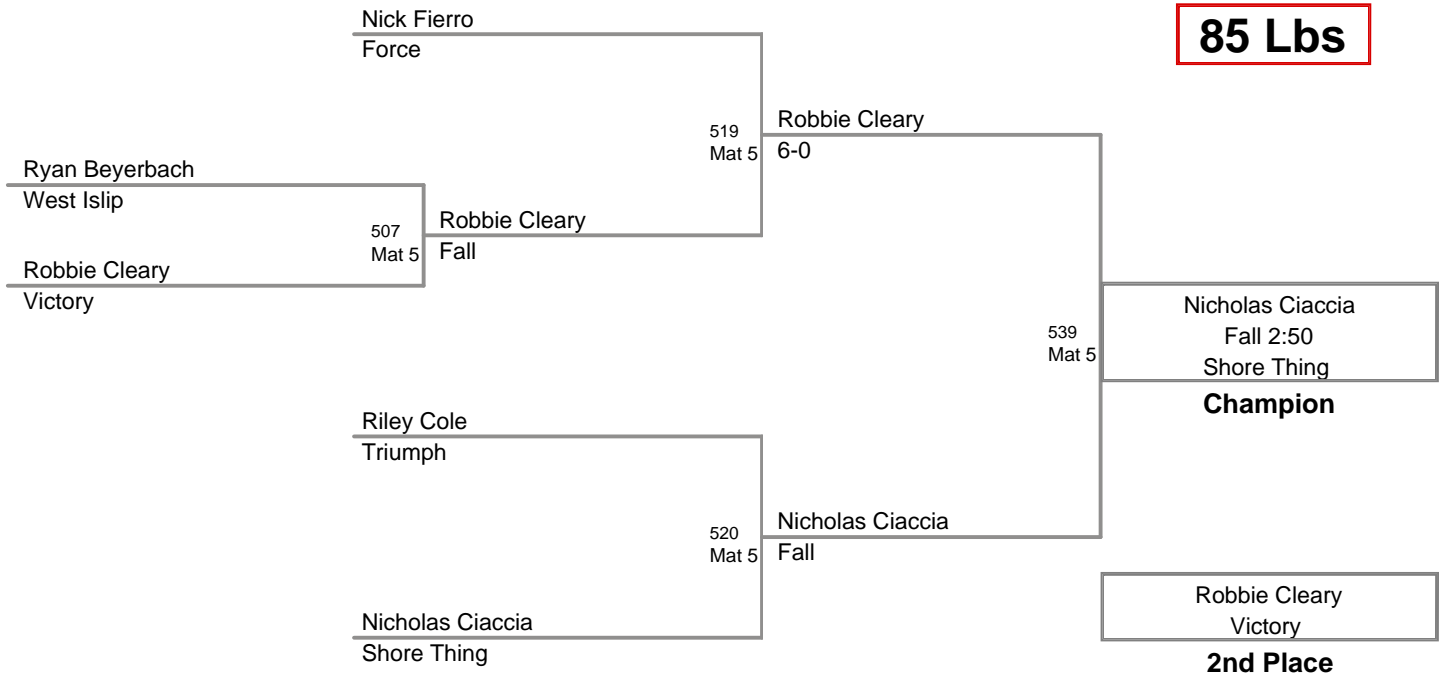

**11 SP Fall Classic
Junior (on Mat 5)**

85 Lbs