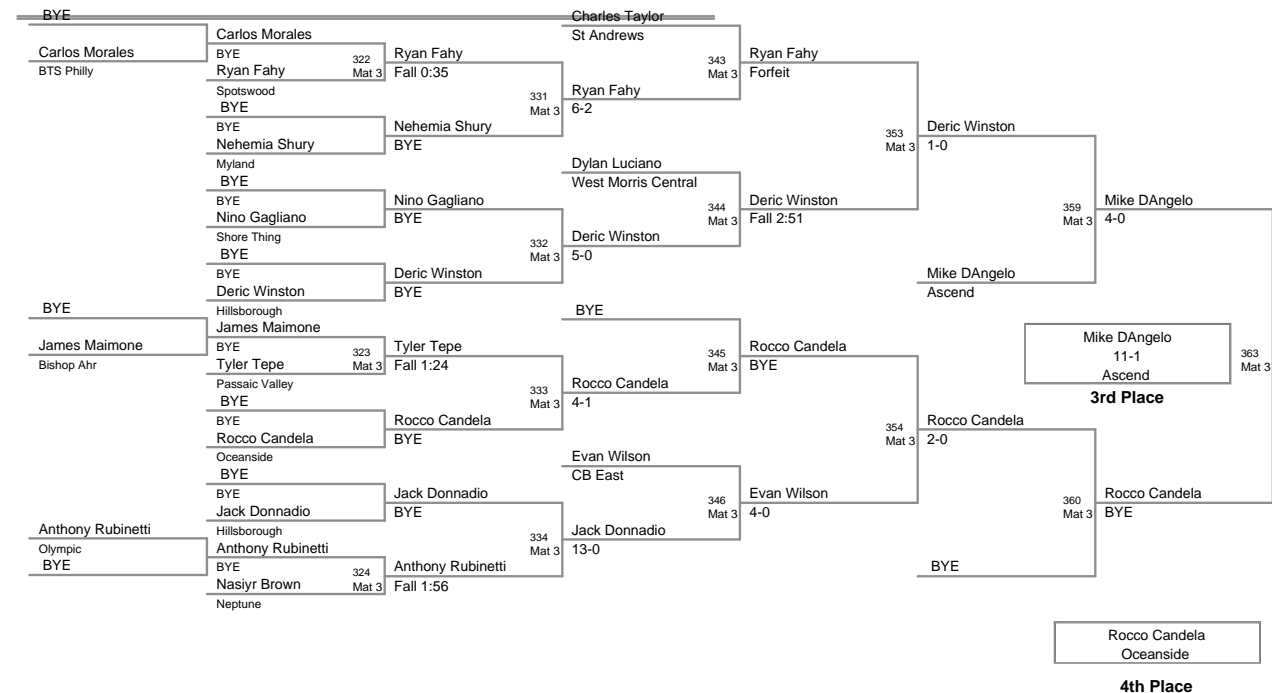

11 SP Fall Classic
High School (on Mat 3)

113 Lbs