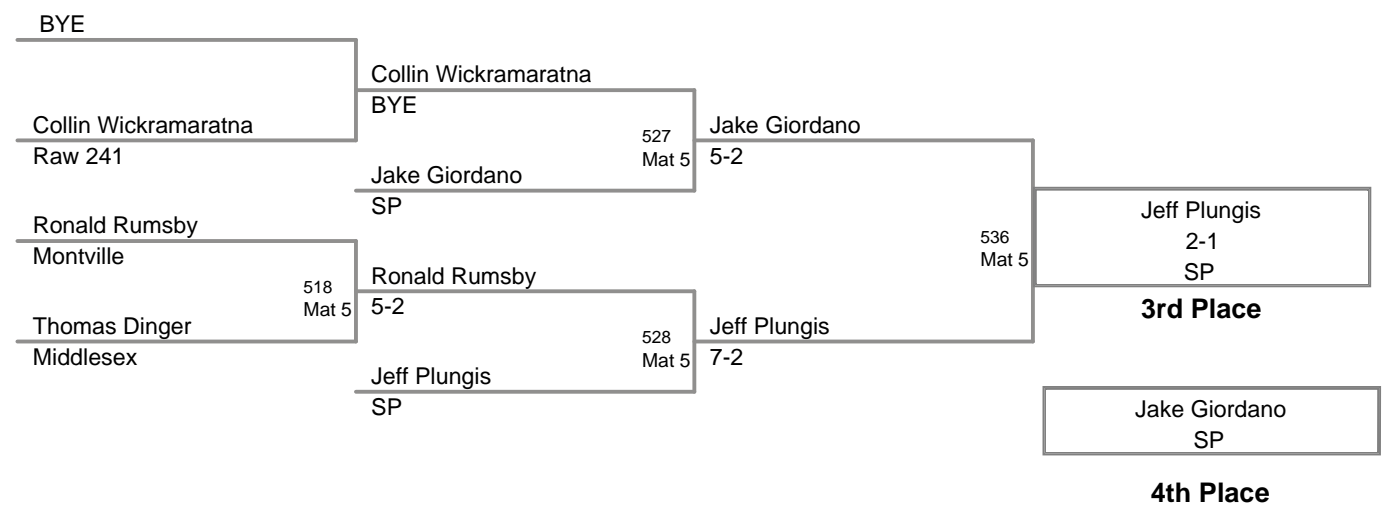

Daniel Percelay
Morris Knolls

Champion

Thomas Cox
SCWC

2nd Place

Dylan Saggio
Force

3rd Place

**11 SP Fall Classic
Junior (on Mat 5)**

80 Lbs