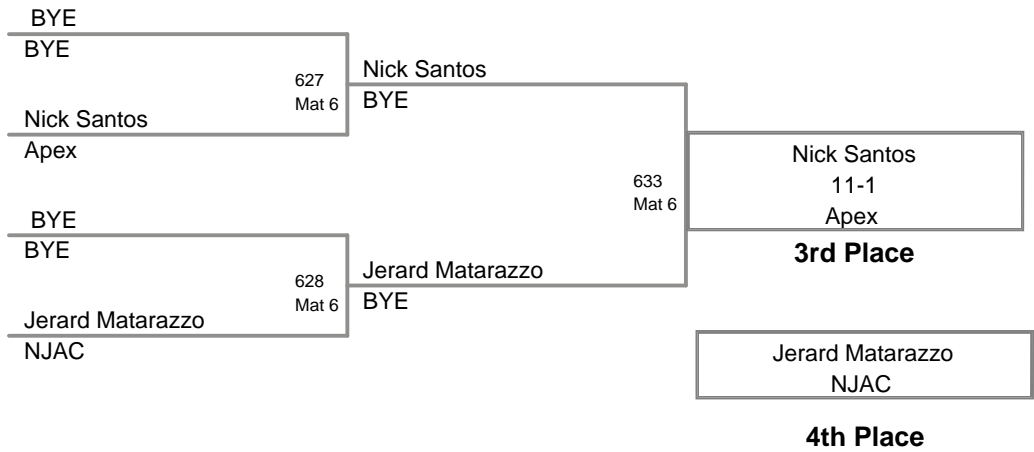

Daniel Percelay
Morris Knolls

Champion

Thomas Cox
SCWC

2nd Place

Dylan Saggio
Force

3rd Place

**11 SP Fall Classic
Junior (on Mat 5)**

80 Lbs

**11 SP Fall Classic
Junior (on Mat 5)**

85 Lbs

**11 SP Fall Classic
Junior (on Mat 5)**

90 Lbs

**11 SP Fall Classic
Junior (on Mat 5)**

95 Lbs

**11 SP Fall Classic
Junior (on Mat 6)**

100 Lbs

**11 SP Fall Classic
Junior (on Mat 6)**

105 Lbs

**11 SP Fall Classic
Junior (on Mat 6)**

110 Lbs

Dan Hedden
5-1
SP

Champion

Kyle Adams
Bridgewater

2nd Place

BYE

Jack Gold
Rocky Point EEWC

Jack Gold
BYE

629 Mat 6
Jack Gold
Forfeit

Zach Rooks
Northampton

Owen Jones
Princeton PAWS

635 Mat 6

Paul Scalchi
PTWC