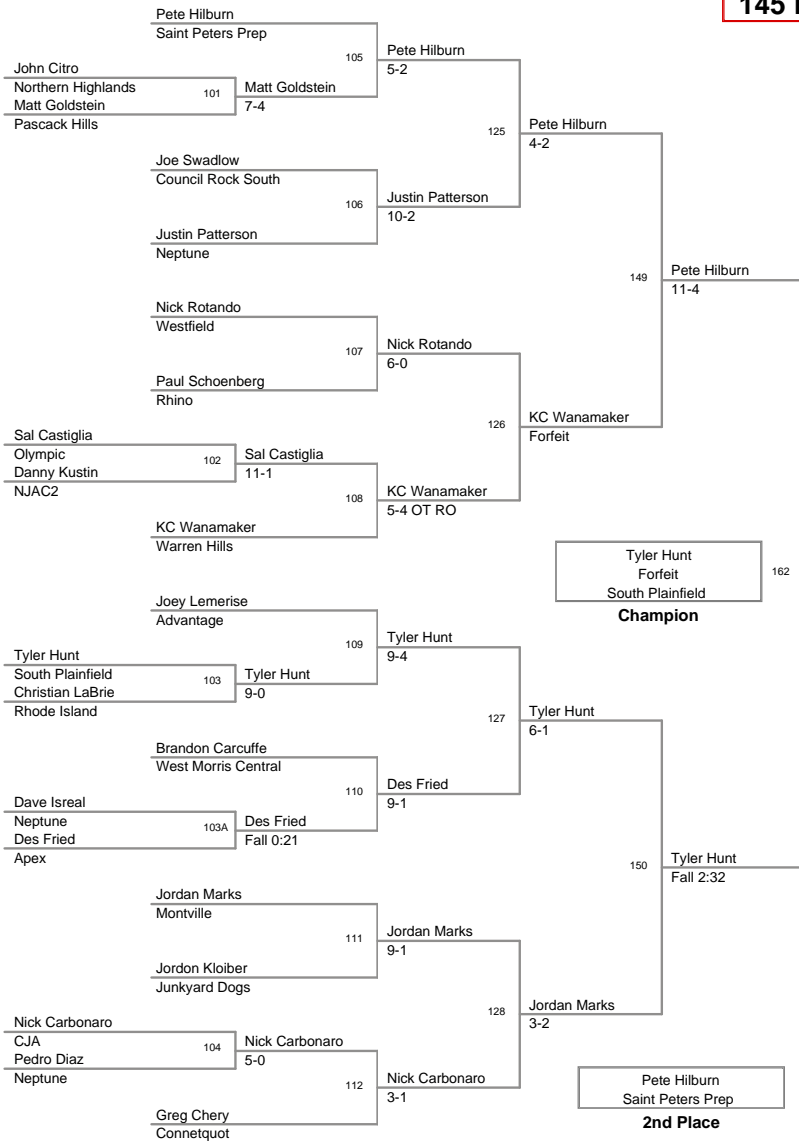

11 SP Fall Classic
High School

132 Lbs

11 SP Fall Classic
High School

138 Lbs

11 SP Fall Classic
High School

145 Lbs

11 SP Fall Classic
High School

152 Lbs