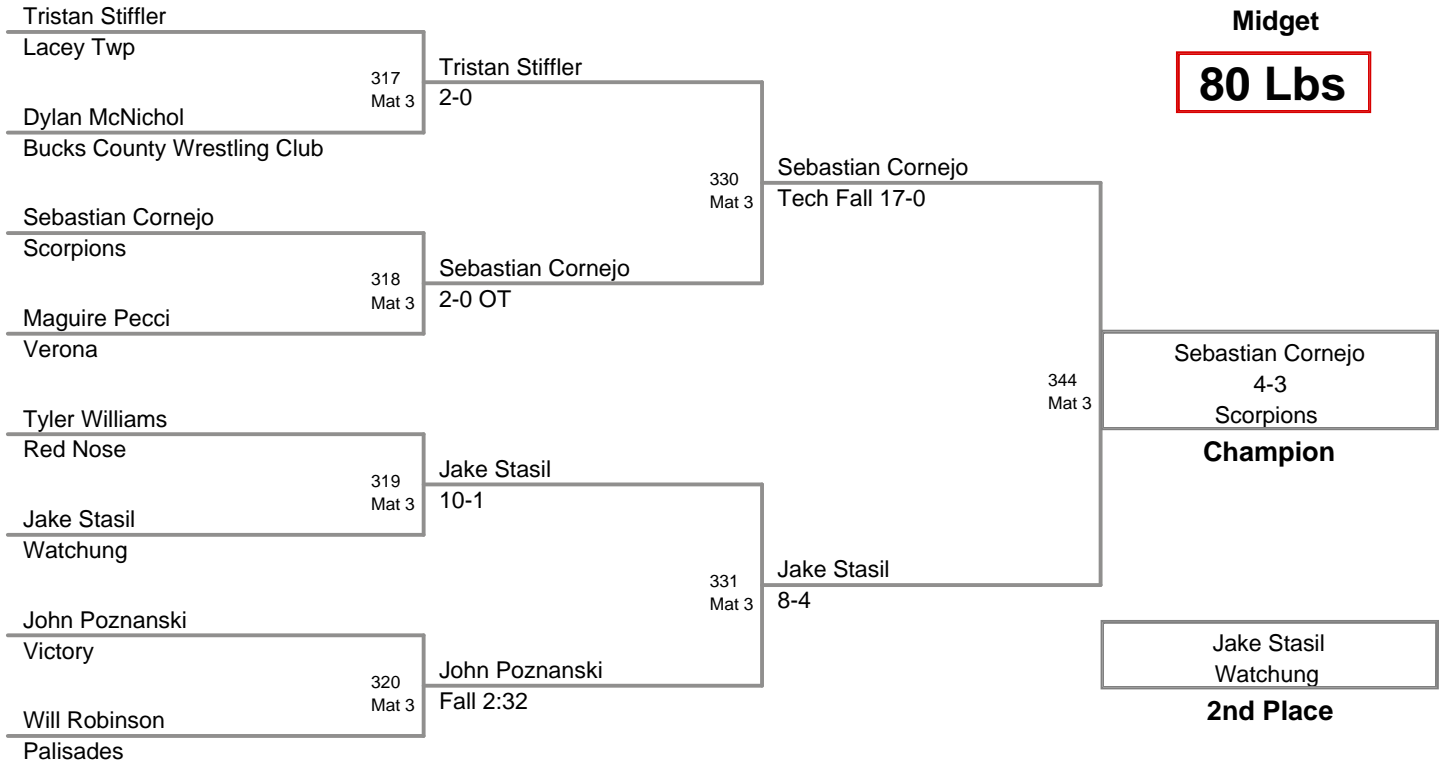

11 SP Fall Classic
Midget (on Mat 3)

65 Lbs

11 SP Fall Classic
Midget (on Mat 4)

70 Lbs

11 SP Fall Classic
Midget (on Mat 2)

75 Lbs

**11 SP Fall Classic
Midget**

80 Lbs