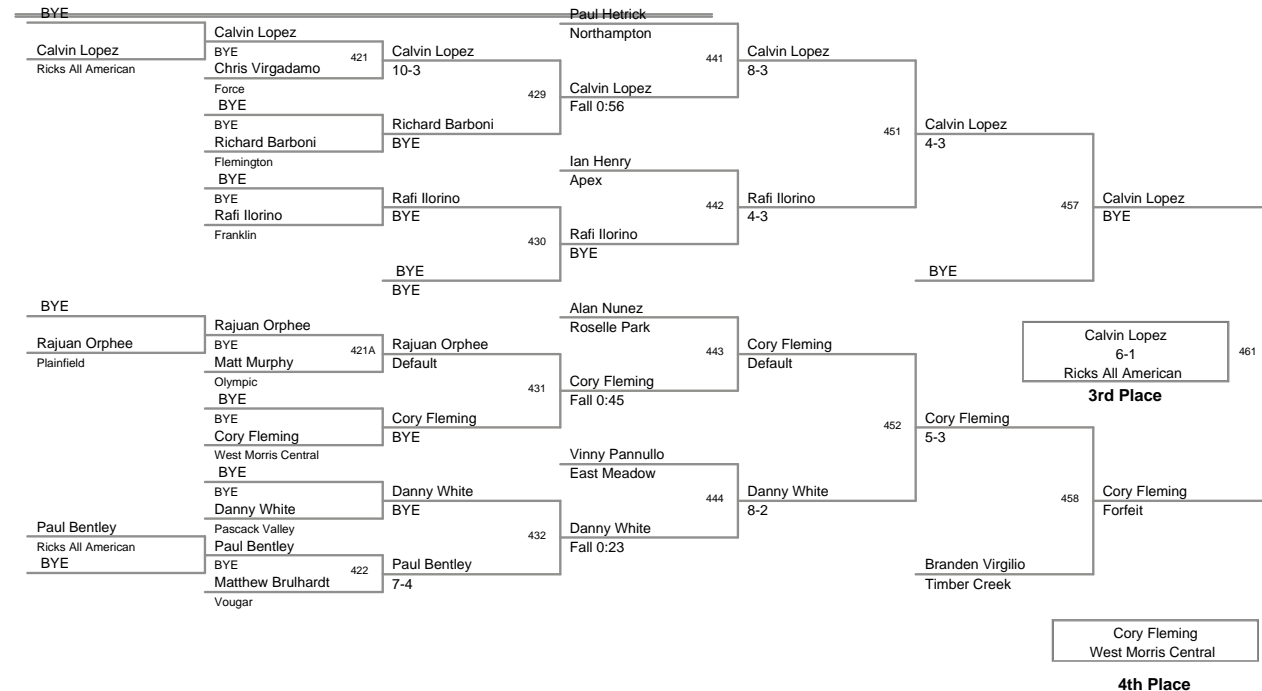

11 SP Fall Classic
High School

132 Lbs