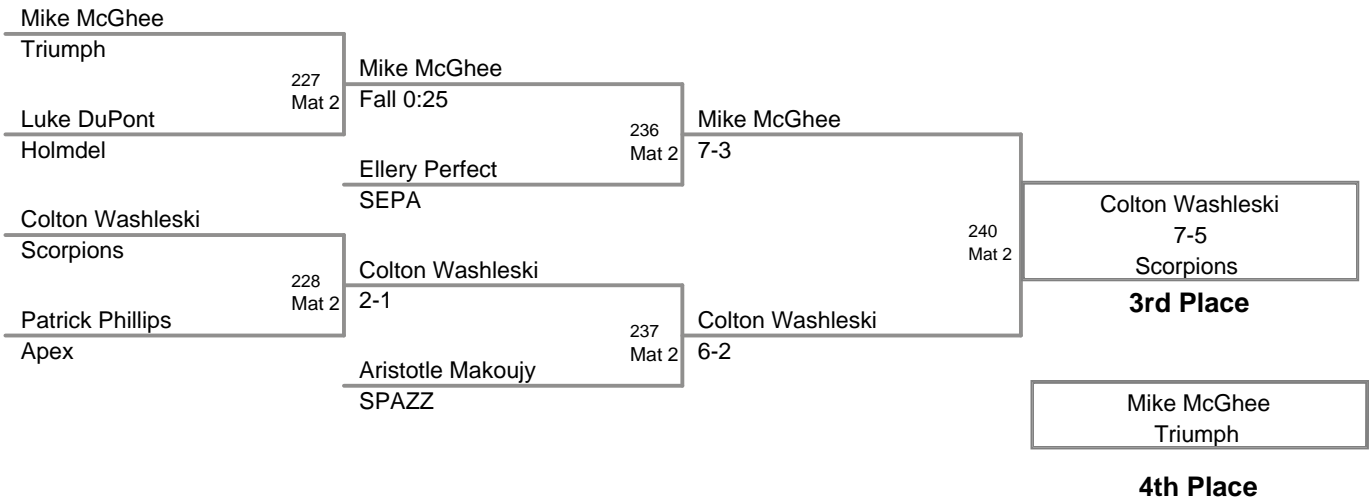

**11 SP Fall Classic
Bantam (on Mat 2)**

60 Lbs