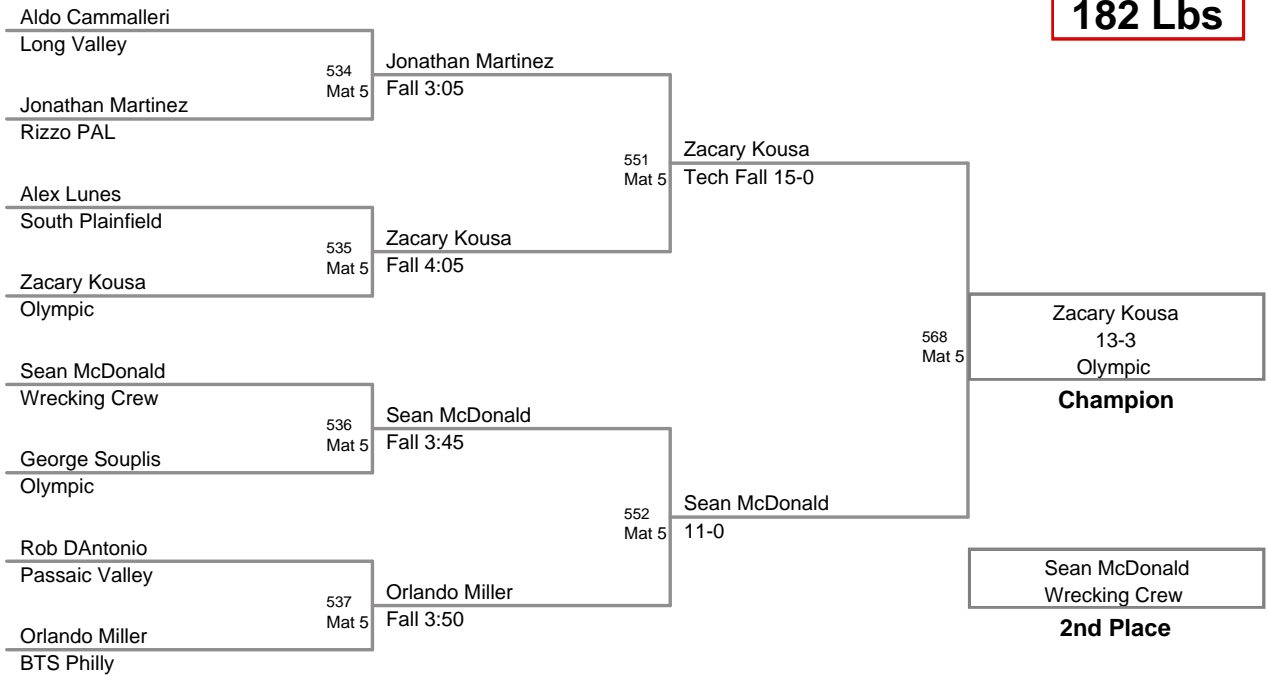

11 SP Fall Classic
High School

160 Lbs

11 SP Fall Classic
High School (on Mat 1)

170 Lbs

11 SP Fall Classic
High School (on Mat 5)

182 Lbs

11 SP Fall Classic
High School (on Mat 6)

195 Lbs