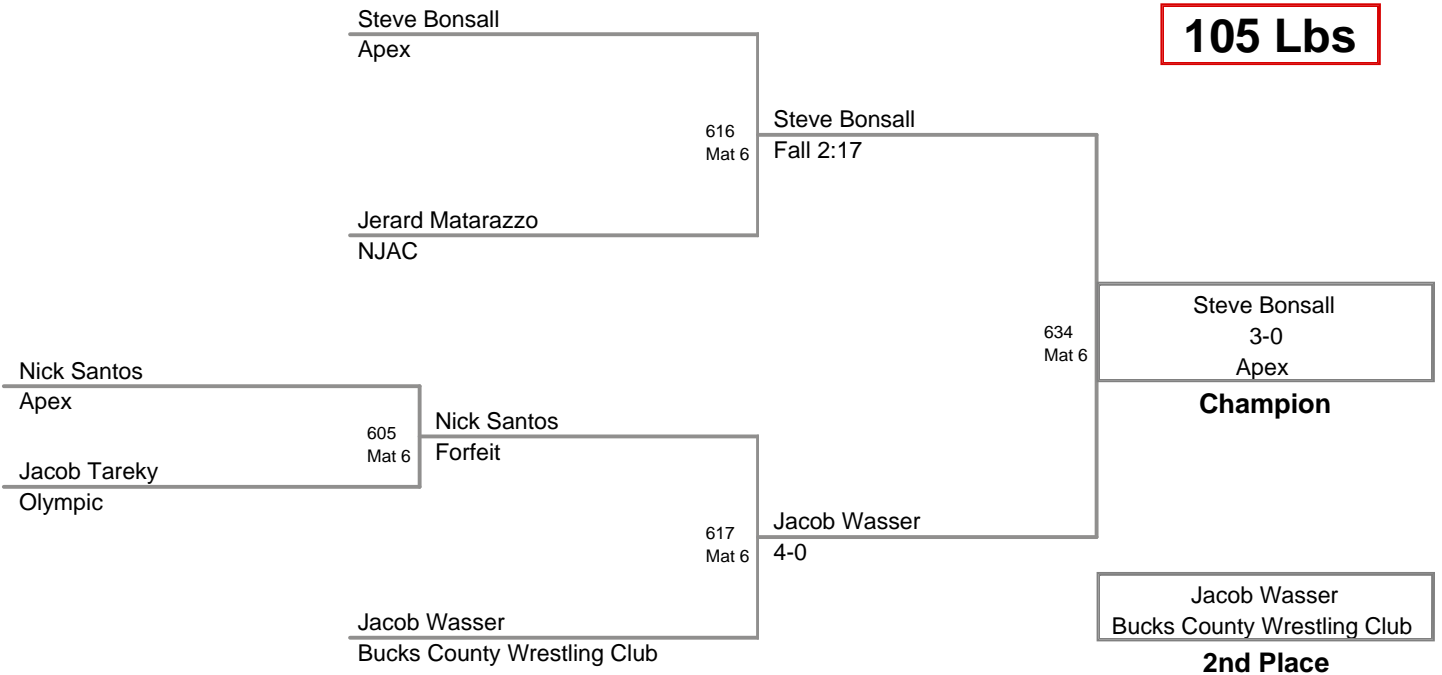

**11 SP Fall Classic
Junior (on Mat 6)**

105 Lbs