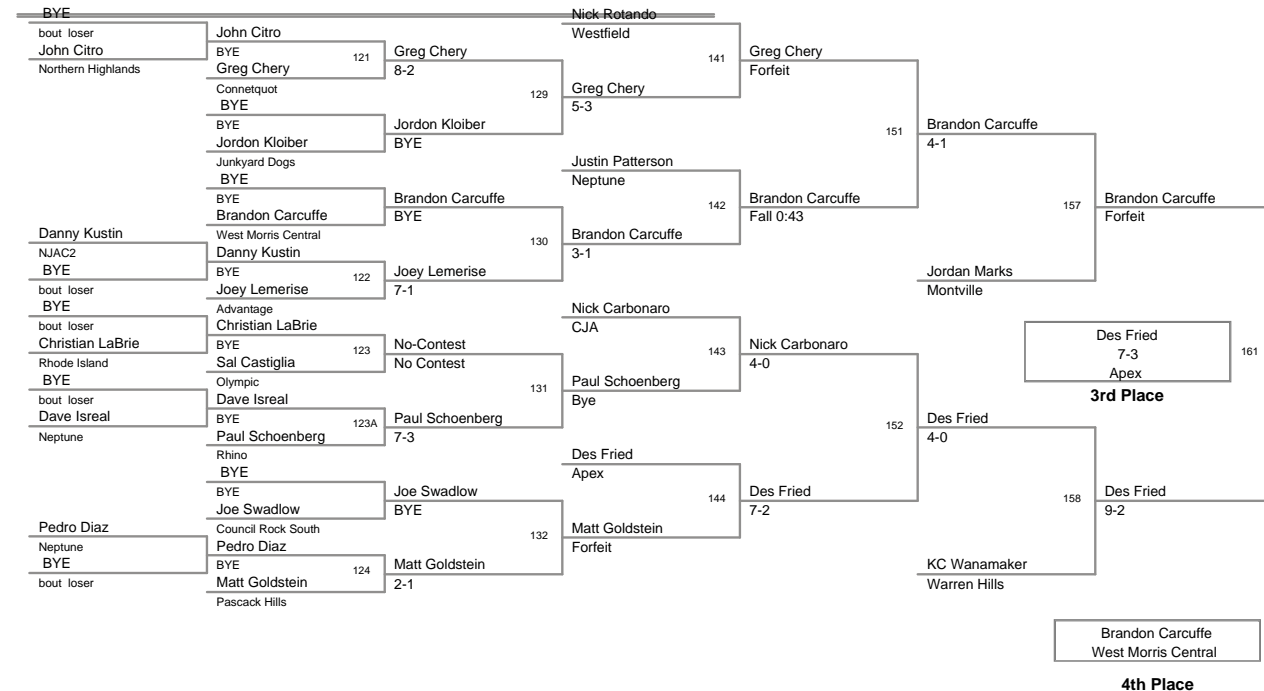

11 SP Fall Classic
High School

145 Lbs