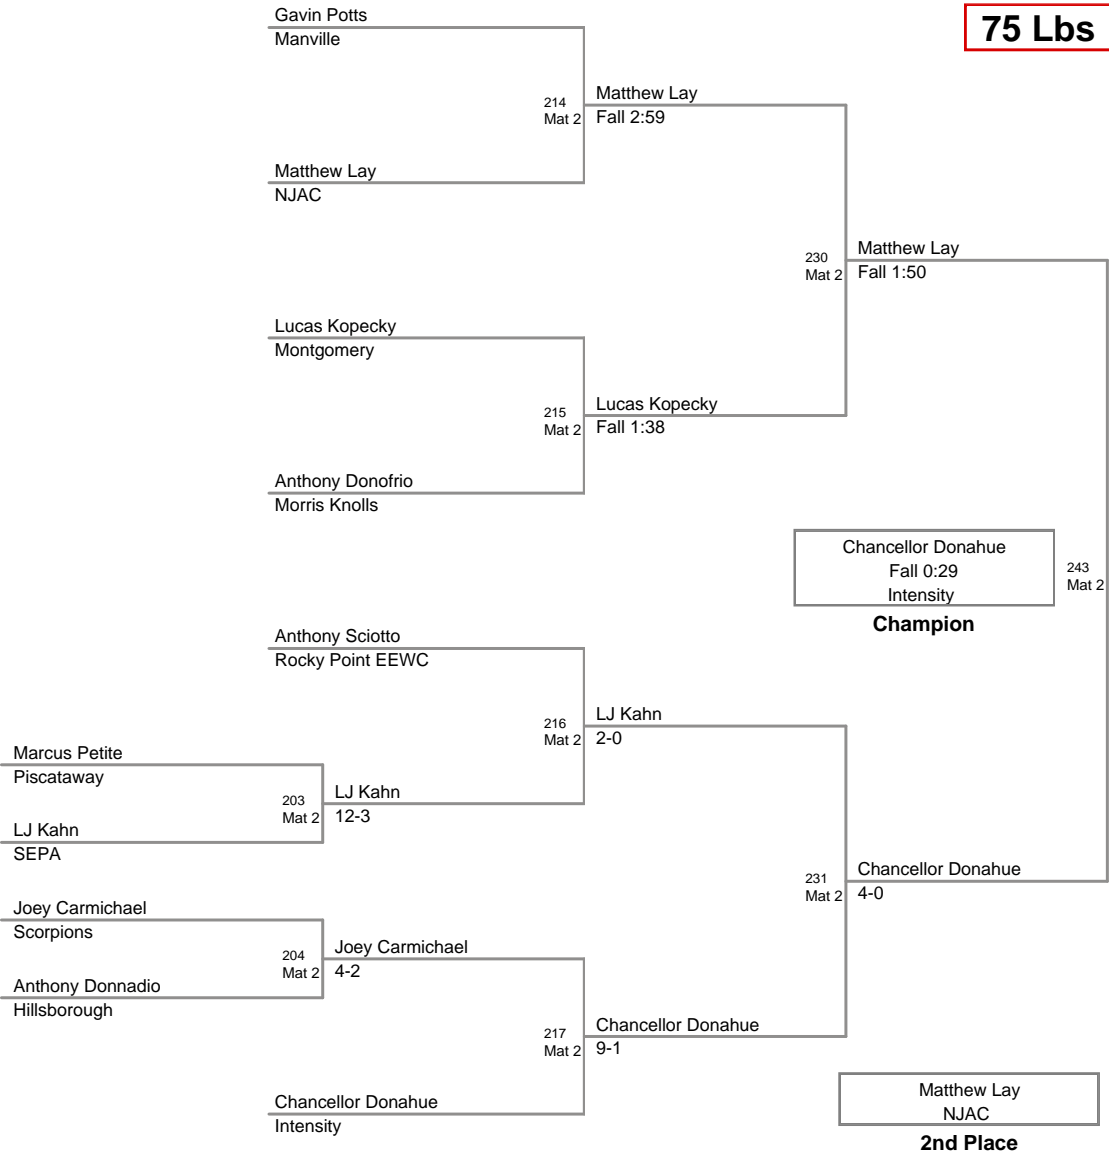

11 SP Fall Classic
Midget (on Mat 3)

65 Lbs

11 SP Fall Classic
Midget (on Mat 4)

70 Lbs

11 SP Fall Classic
Midget (on Mat 2)

75 Lbs

**11 SP Fall Classic
Midget**

80 Lbs