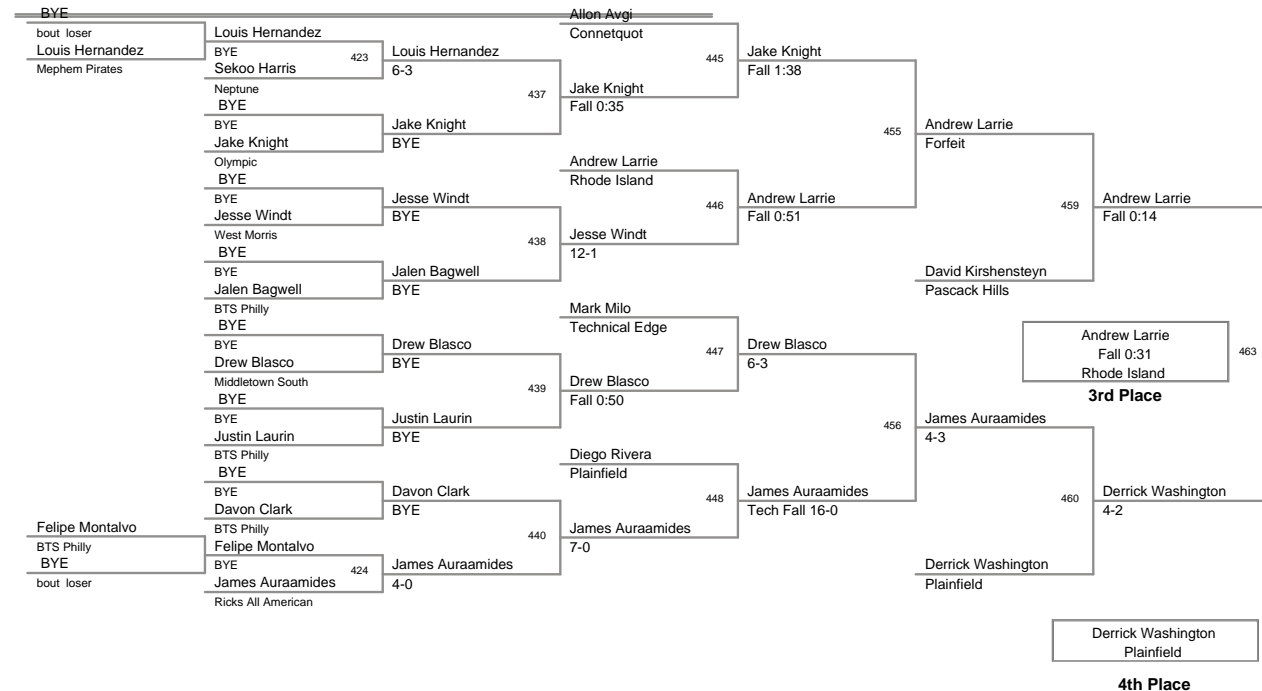

11 SP Fall Classic
High School

132 Lbs

11 SP Fall Classic
High School

138 Lbs

11 SP Fall Classic
High School

145 Lbs

11 SP Fall Classic
High School

152 Lbs