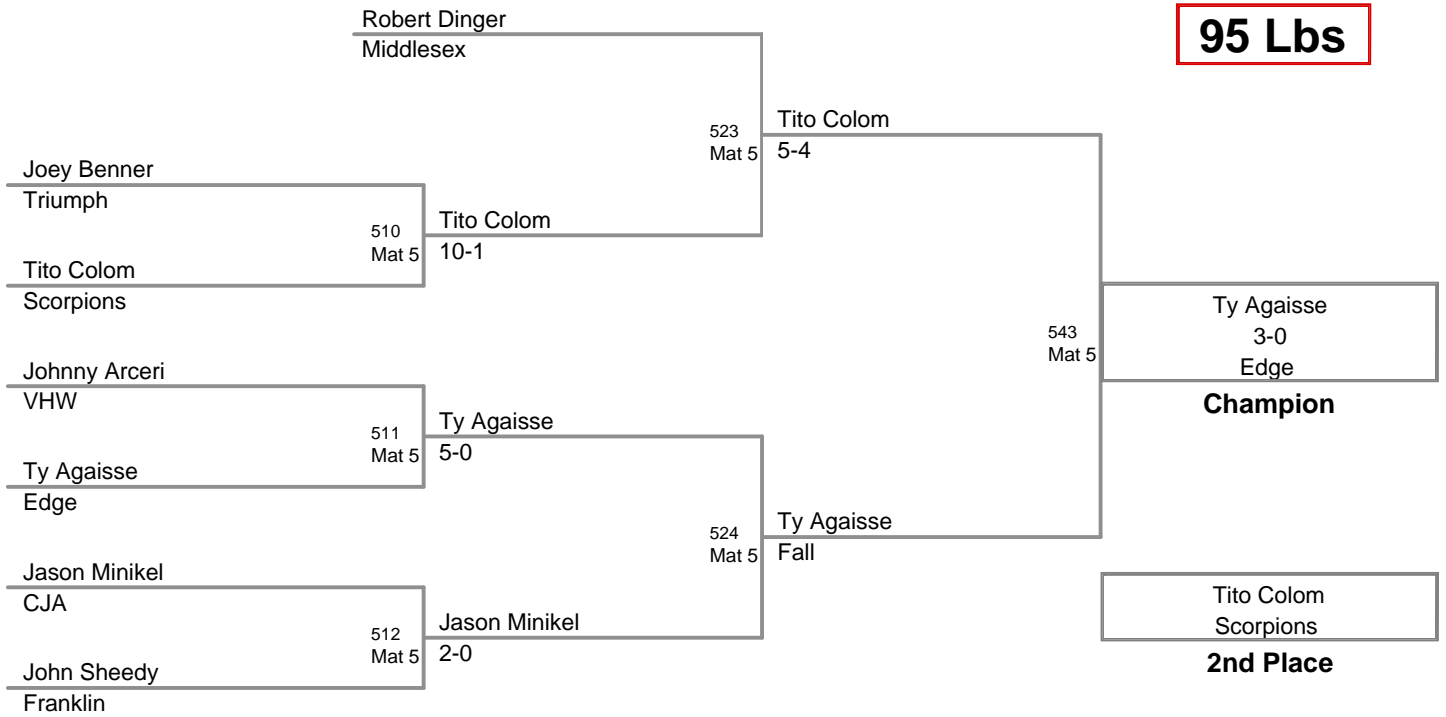

**11 SP Fall Classic
Junior (on Mat 5)**

85 Lbs

**11 SP Fall Classic
Junior (on Mat 5)**

90 Lbs

**11 SP Fall Classic
Junior (on Mat 5)**

95 Lbs

**11 SP Fall Classic
Junior (on Mat 6)**

100 Lbs