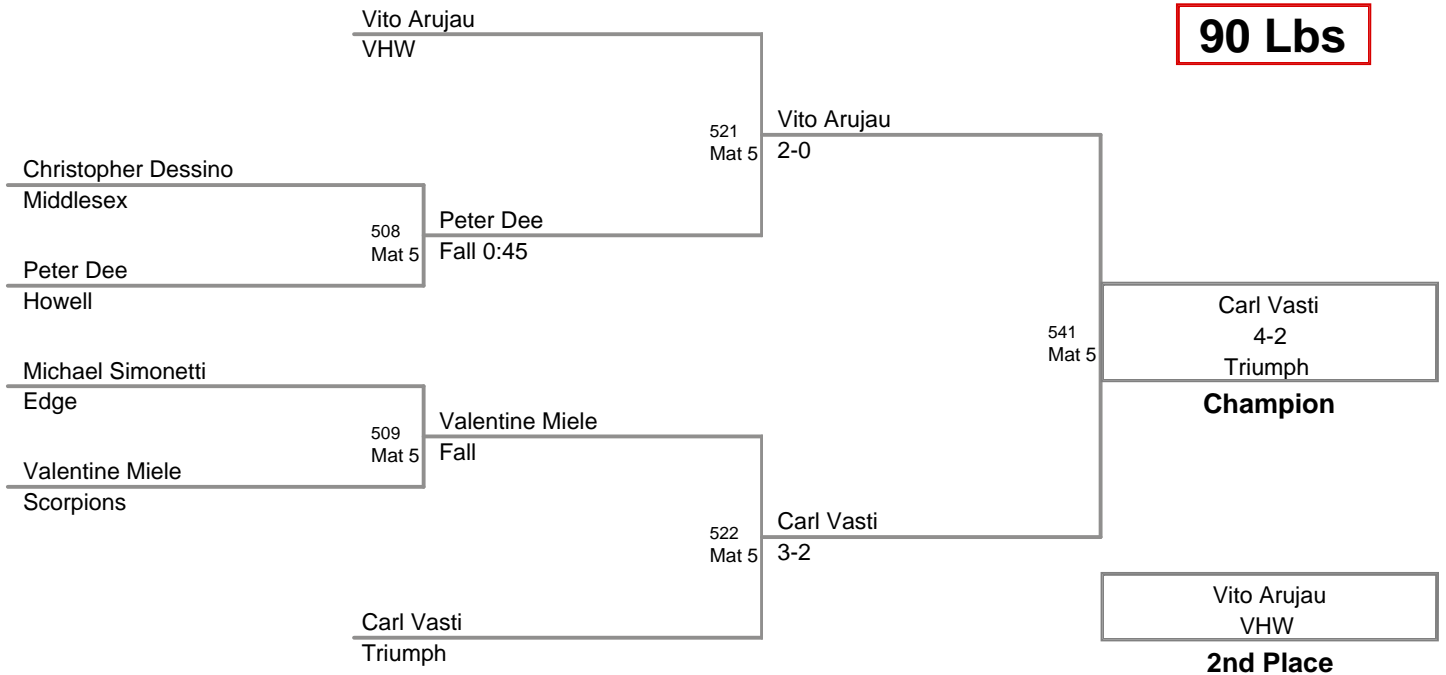

**11 SP Fall Classic
Junior (on Mat 5)**

90 Lbs