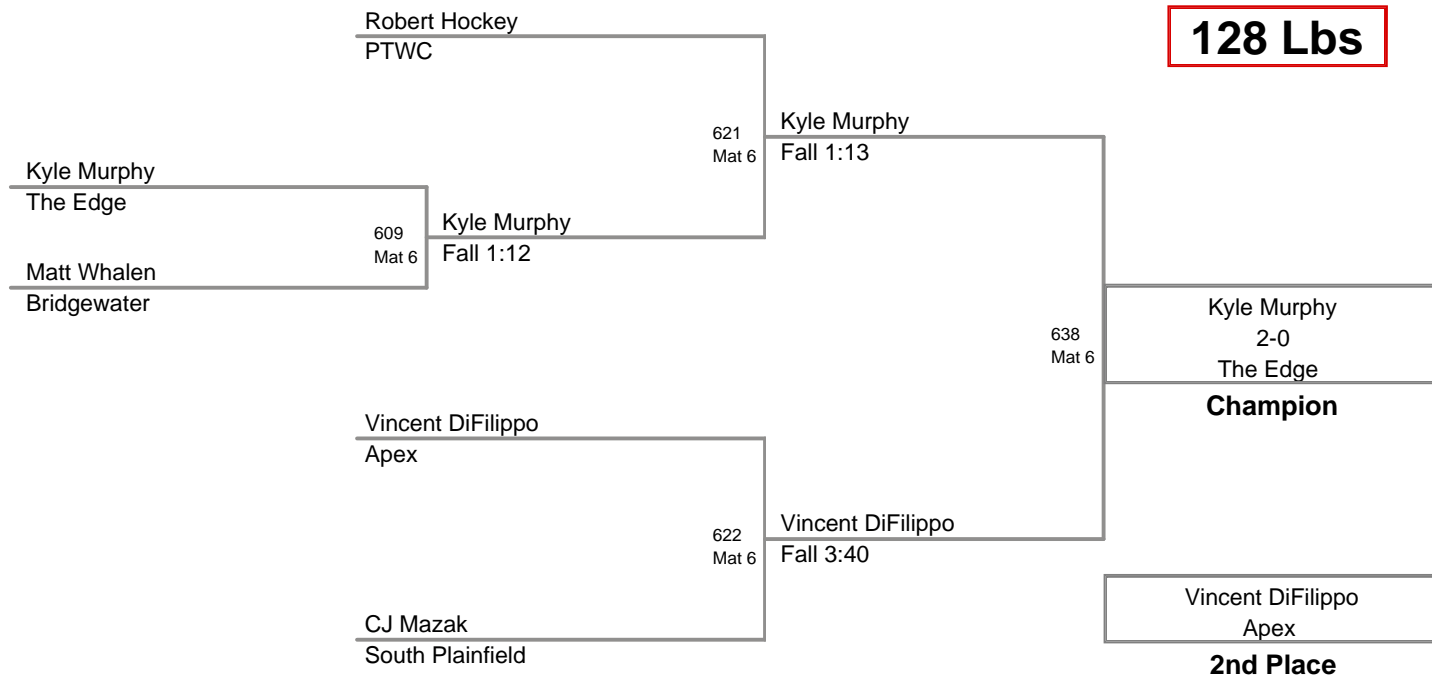

11 SP Fall Classic
Junior

128 Lbs