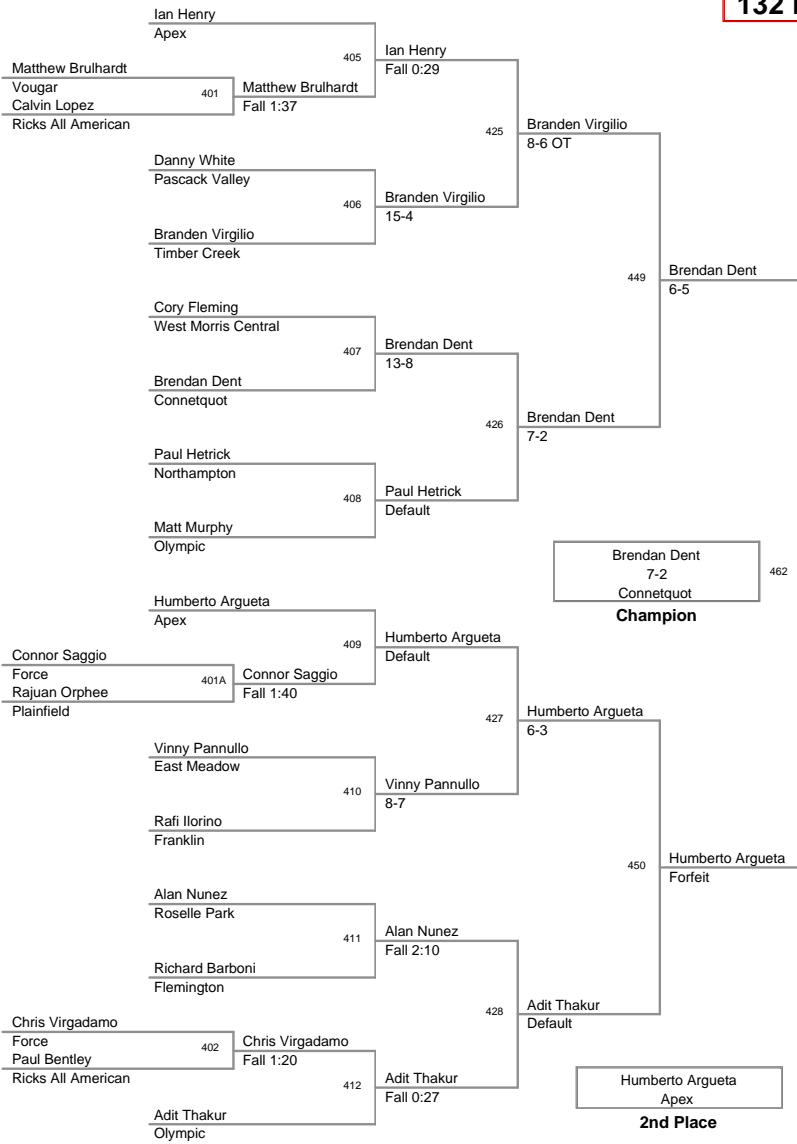

11 SP Fall Classic
High School

132 Lbs