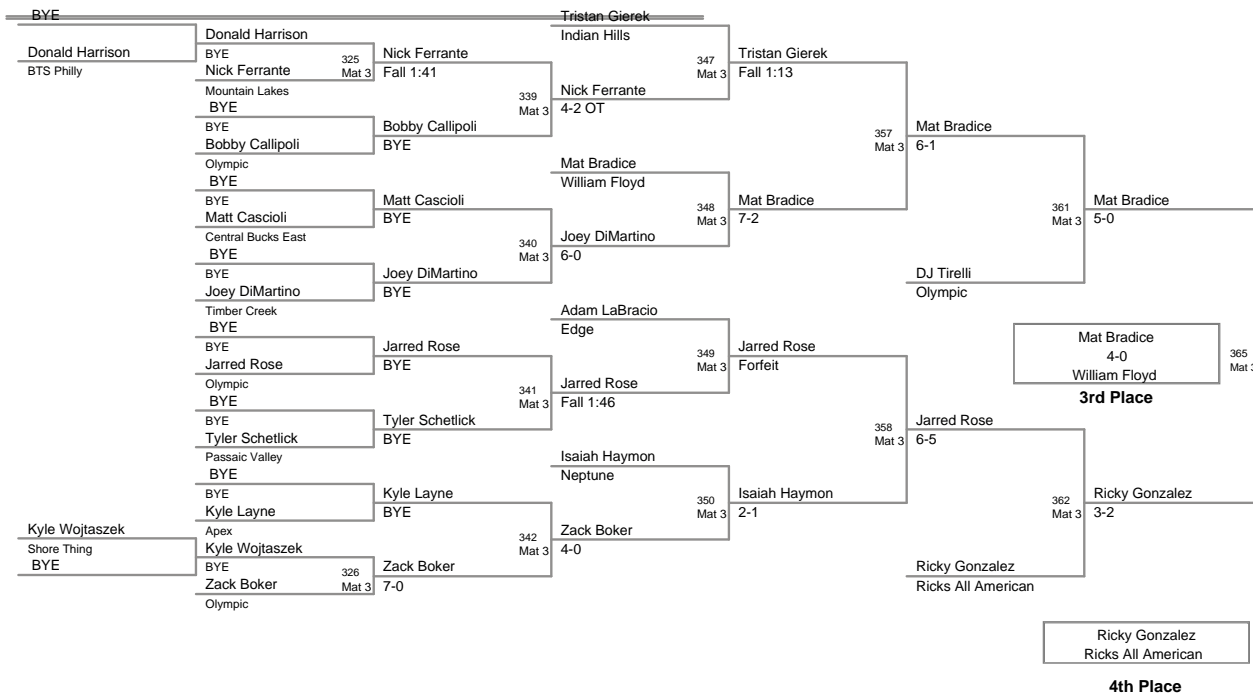

11 SP Fall Classic
High School (on Mat 3)

120 Lbs