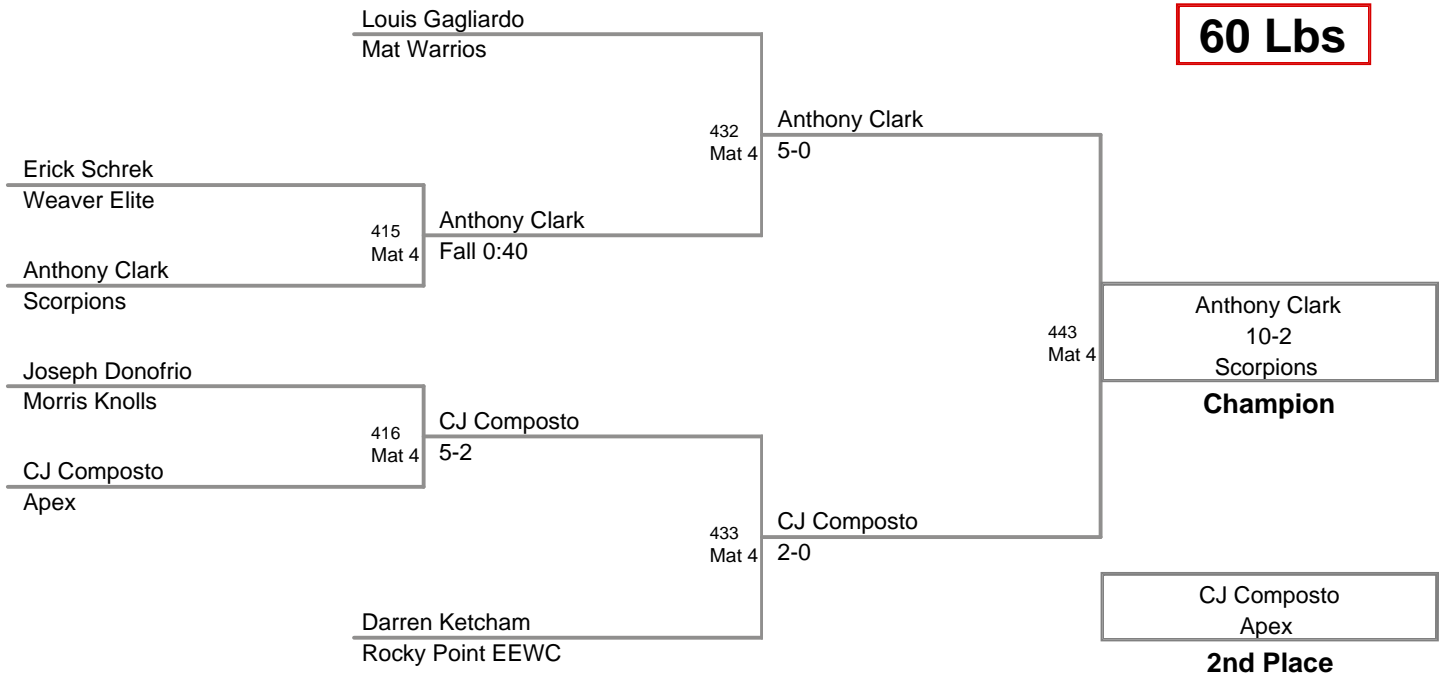

Ryan Stilgenbaum
Weaver Elite

Champion

Matthew DeStefanis
Randolph

2nd Place

Joe Natascola
Smyrna DE

3rd Place

**11 SP Fall Classic
Midget (on Mat 4)**

60 Lbs