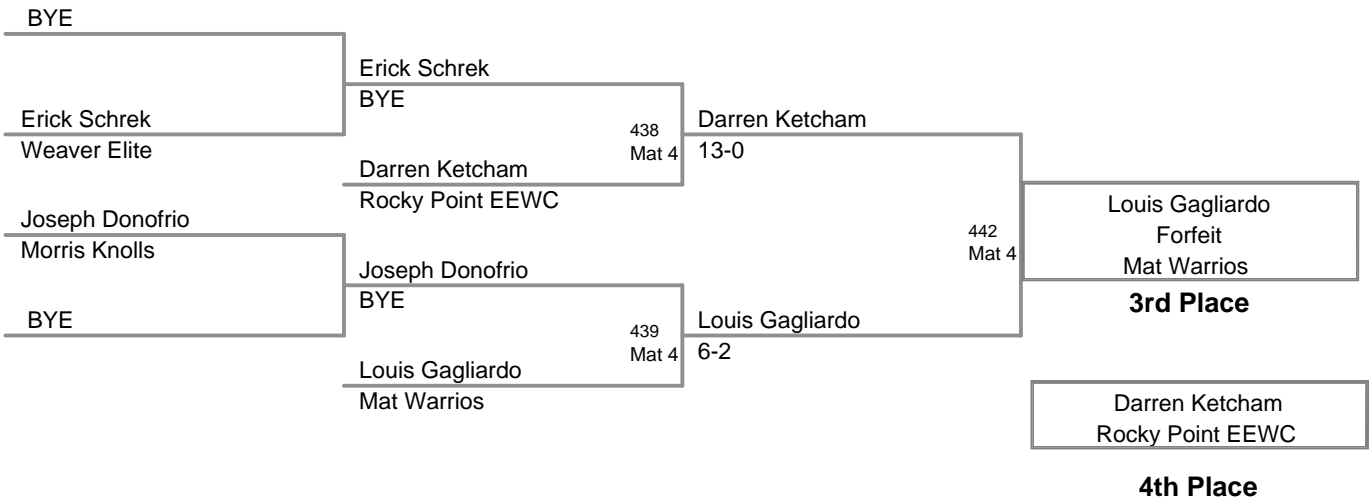

Ryan Stilgenbaum
Weaver Elite

Champion

Matthew DeStefanis
Randolph

2nd Place

Joe Natascola
Smyrna DE

3rd Place

**11 SP Fall Classic
Midget (on Mat 4)**

60 Lbs