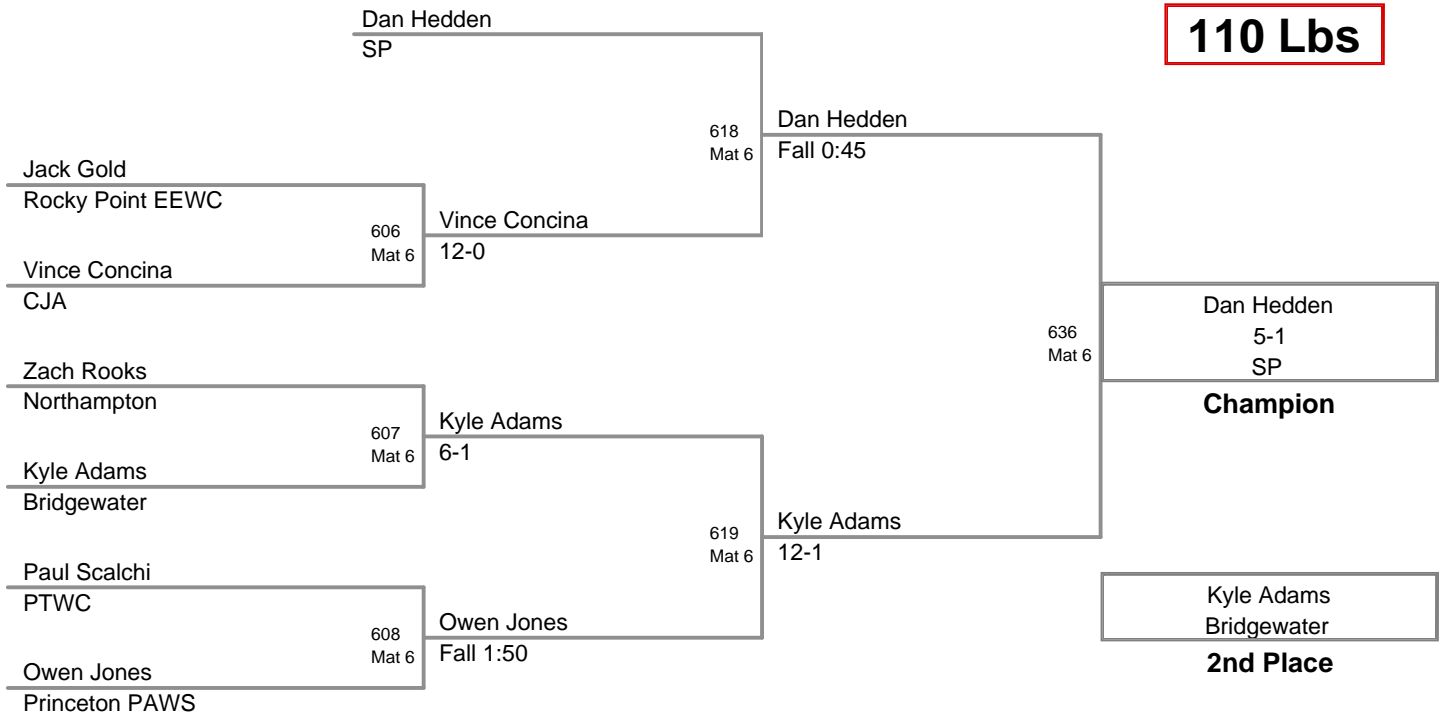

**11 SP Fall Classic
Junior (on Mat 6)**

110 Lbs

Dan Hedden
5-1
SP

Champion

Kyle Adams
Bridgewater

2nd Place

BYE

Jack Gold
Rocky Point EEWC

Jack Gold
BYE

629 Mat 6
Jack Gold
Forfeit

Zach Rooks
Northampton

Owen Jones
Princeton PAWS

635 Mat 6

Paul Scalchi
PTWC

620 Mat 6

Zach Rooks
Fall 0:16

630 Mat 6

Vince Concina
Fall 3:29

Vince Concina
12-2
CJA

3rd Place

Jack Gold
Rocky Point EEWC

4th Place

Vince Concina
CJA