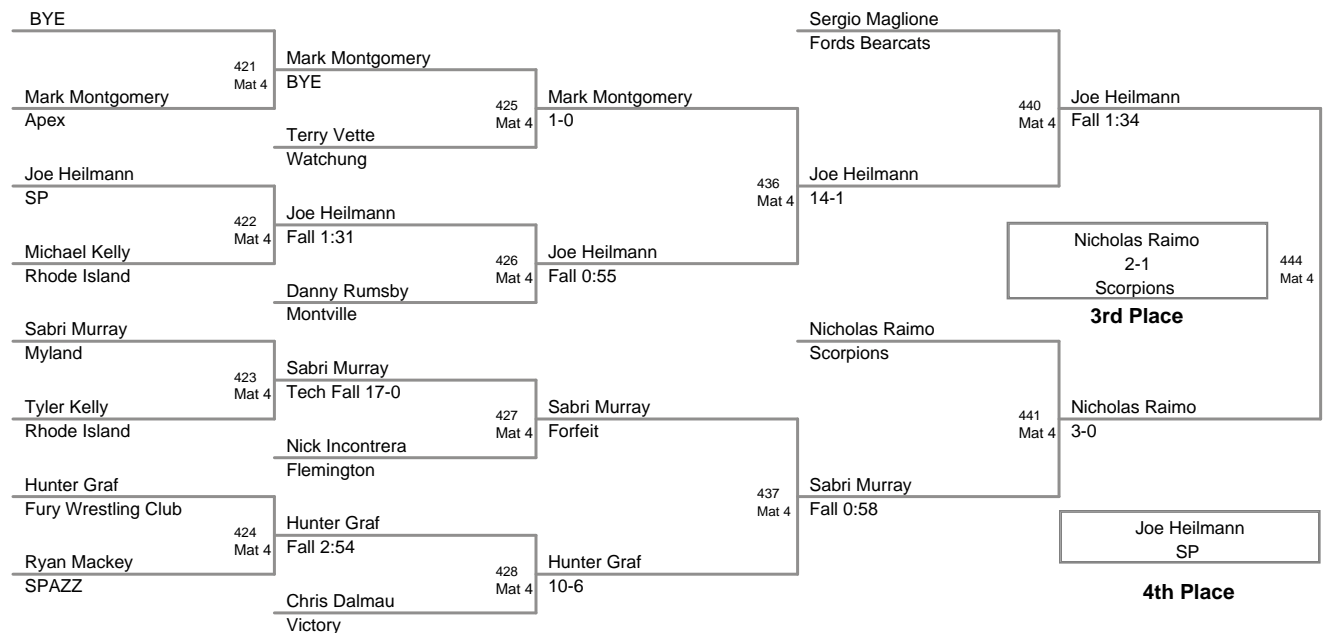

11 SP Fall Classic
Midget (on Mat 4)

70 Lbs