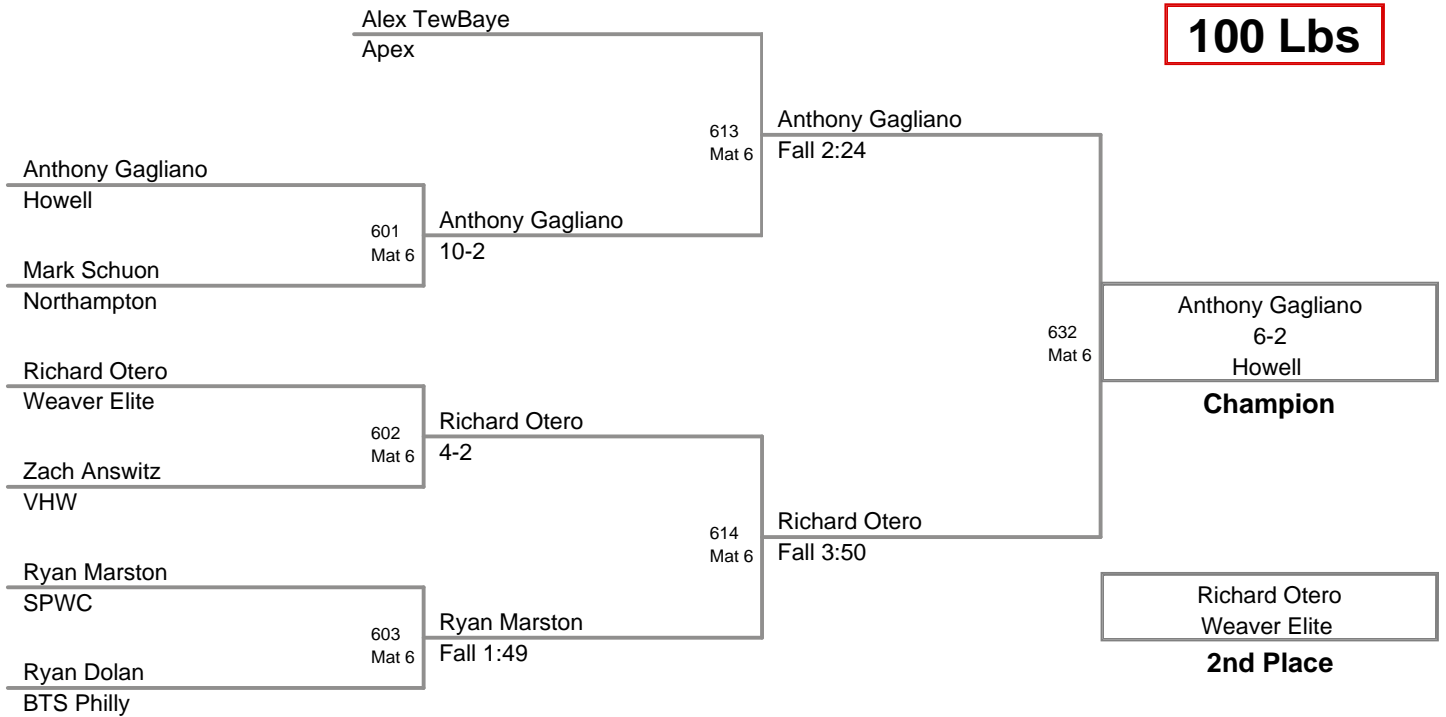

**11 SP Fall Classic
Junior (on Mat 5)**

85 Lbs

**11 SP Fall Classic
Junior (on Mat 5)**

90 Lbs

**11 SP Fall Classic
Junior (on Mat 5)**

95 Lbs

**11 SP Fall Classic
Junior (on Mat 6)**

100 Lbs