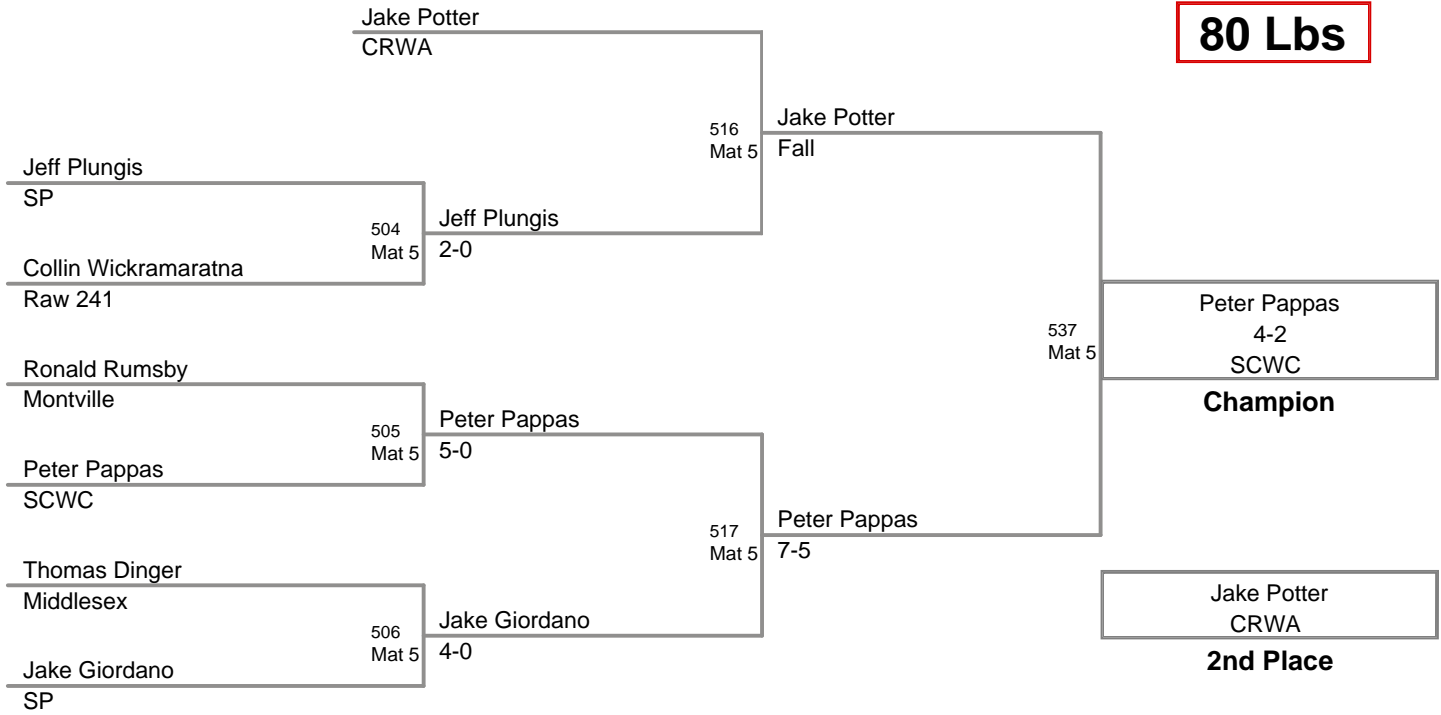

Daniel Percelay
Morris Knolls

Champion

Thomas Cox
SCWC

2nd Place

Dylan Saggio
Force

3rd Place

**11 SP Fall Classic
Junior (on Mat 5)**

80 Lbs