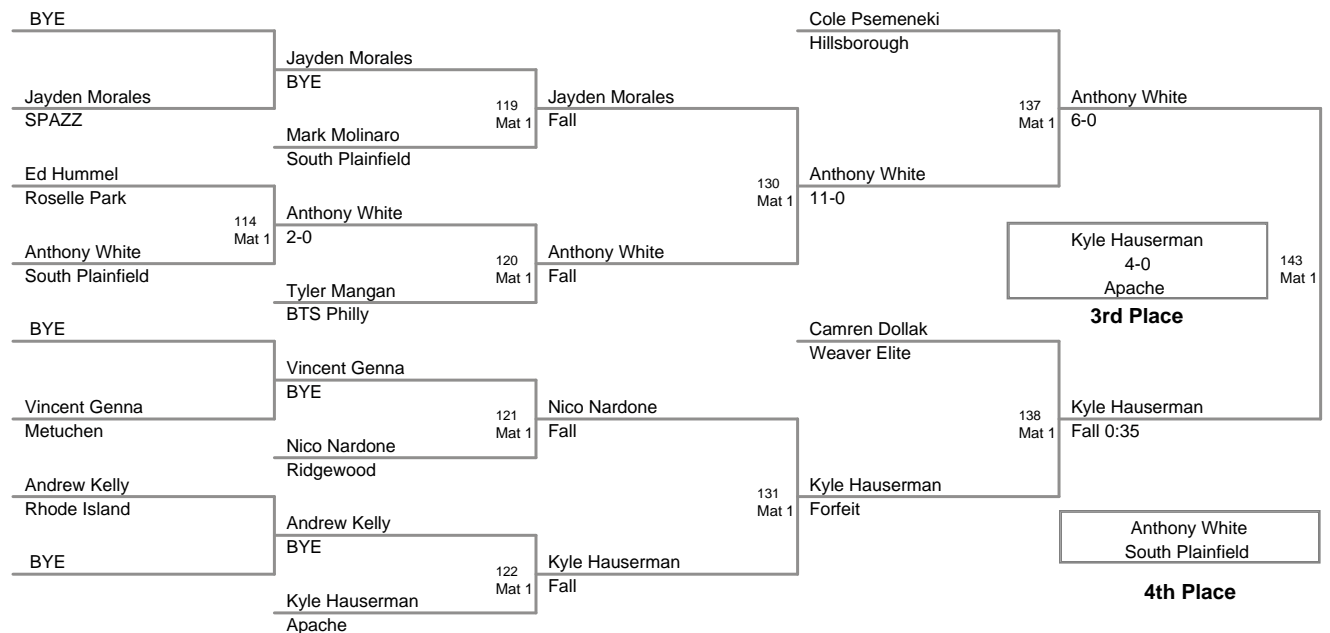

11 SP Fall Classic
Bantam (on Mat 1)

55 Lbs