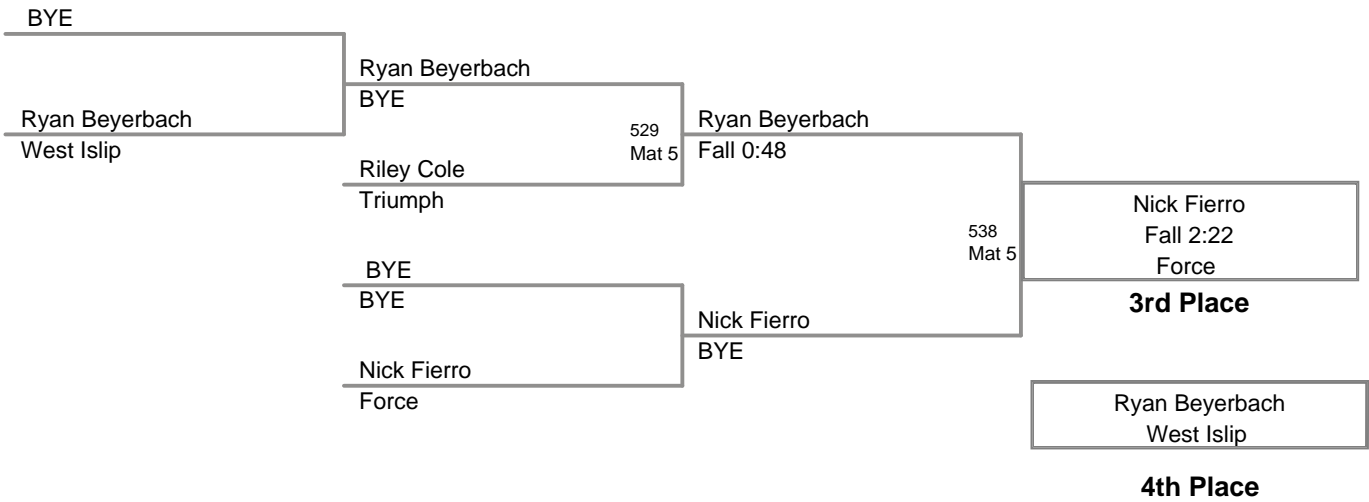

**11 SP Fall Classic
Junior (on Mat 5)**

85 Lbs