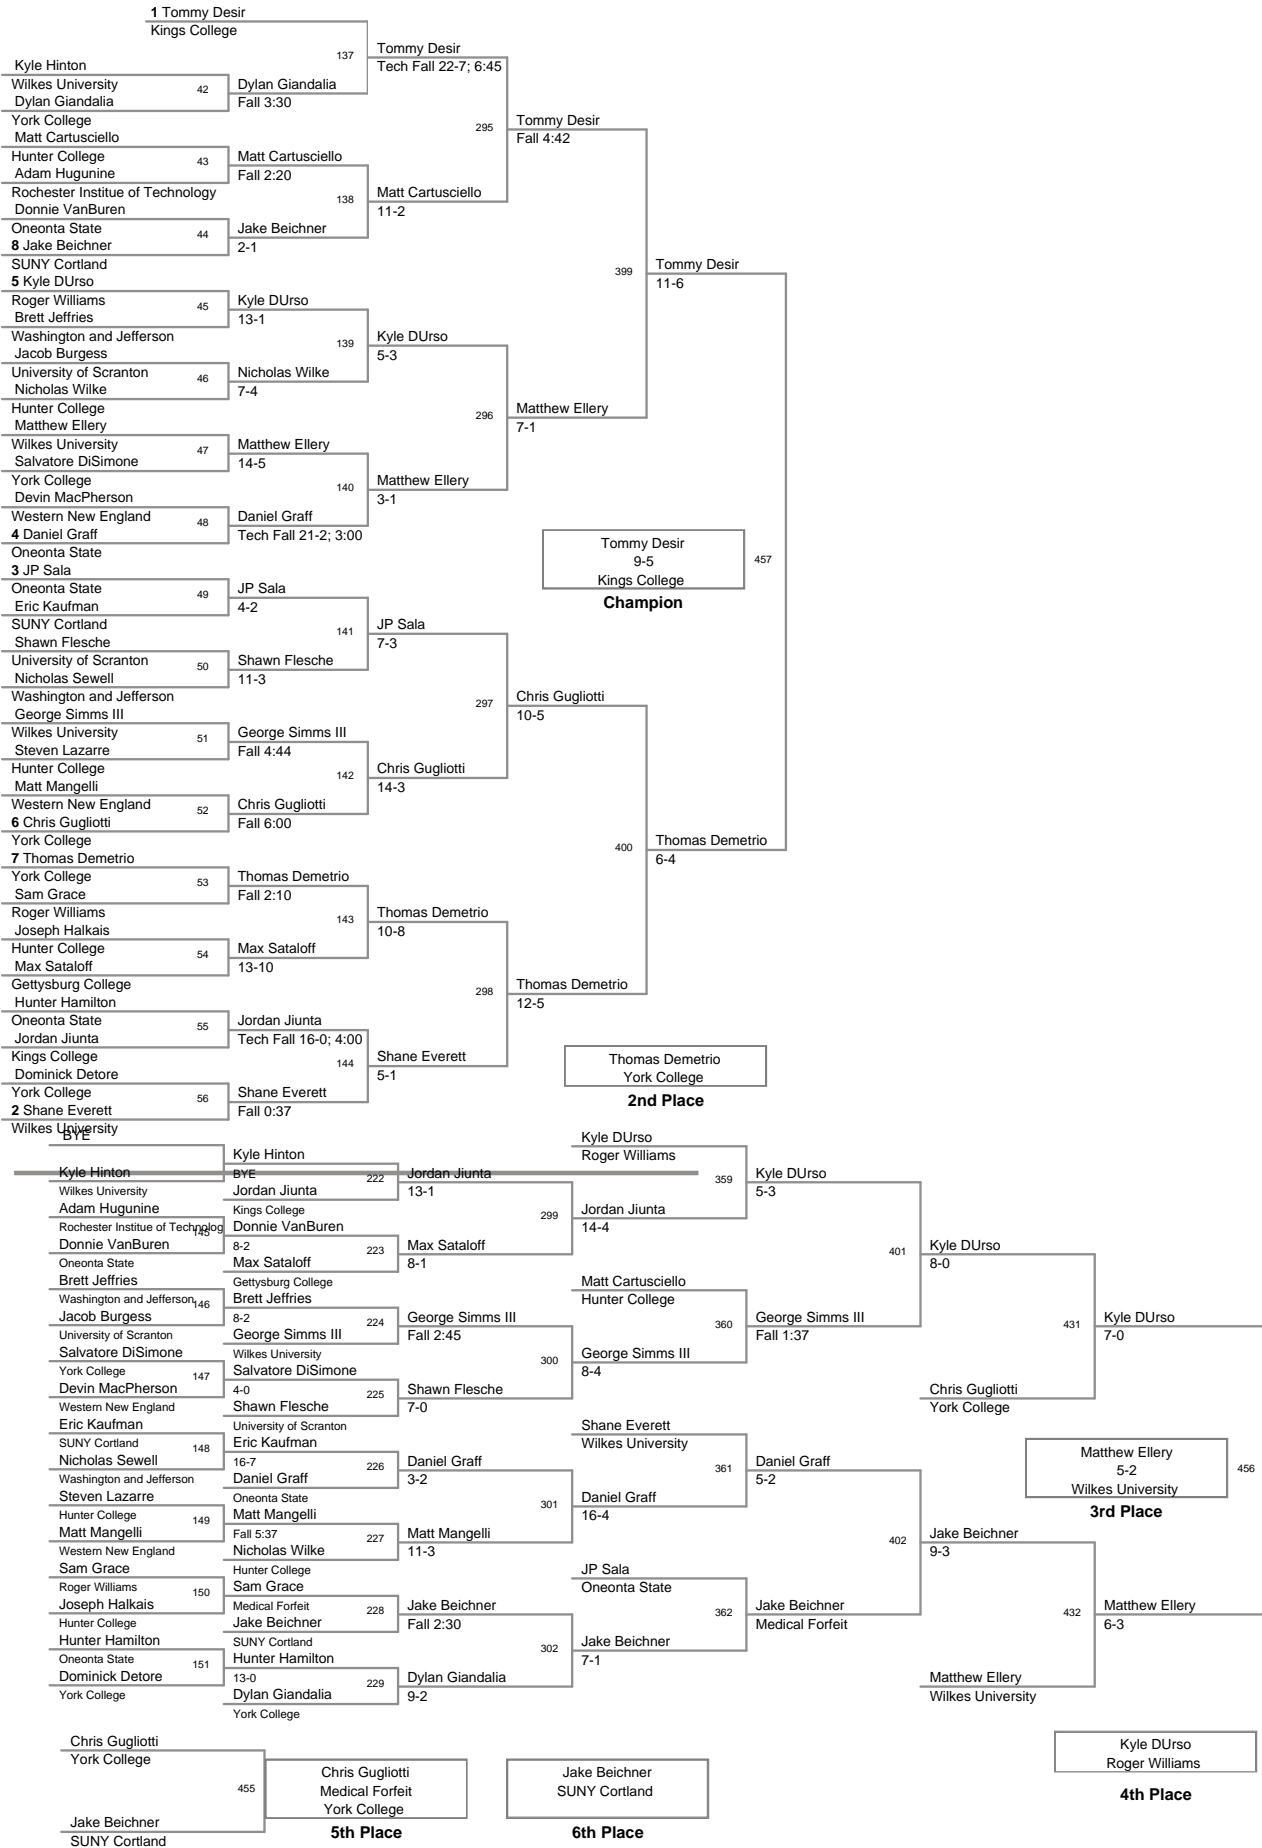

2011 Kings College
Invitational

157 Lbs