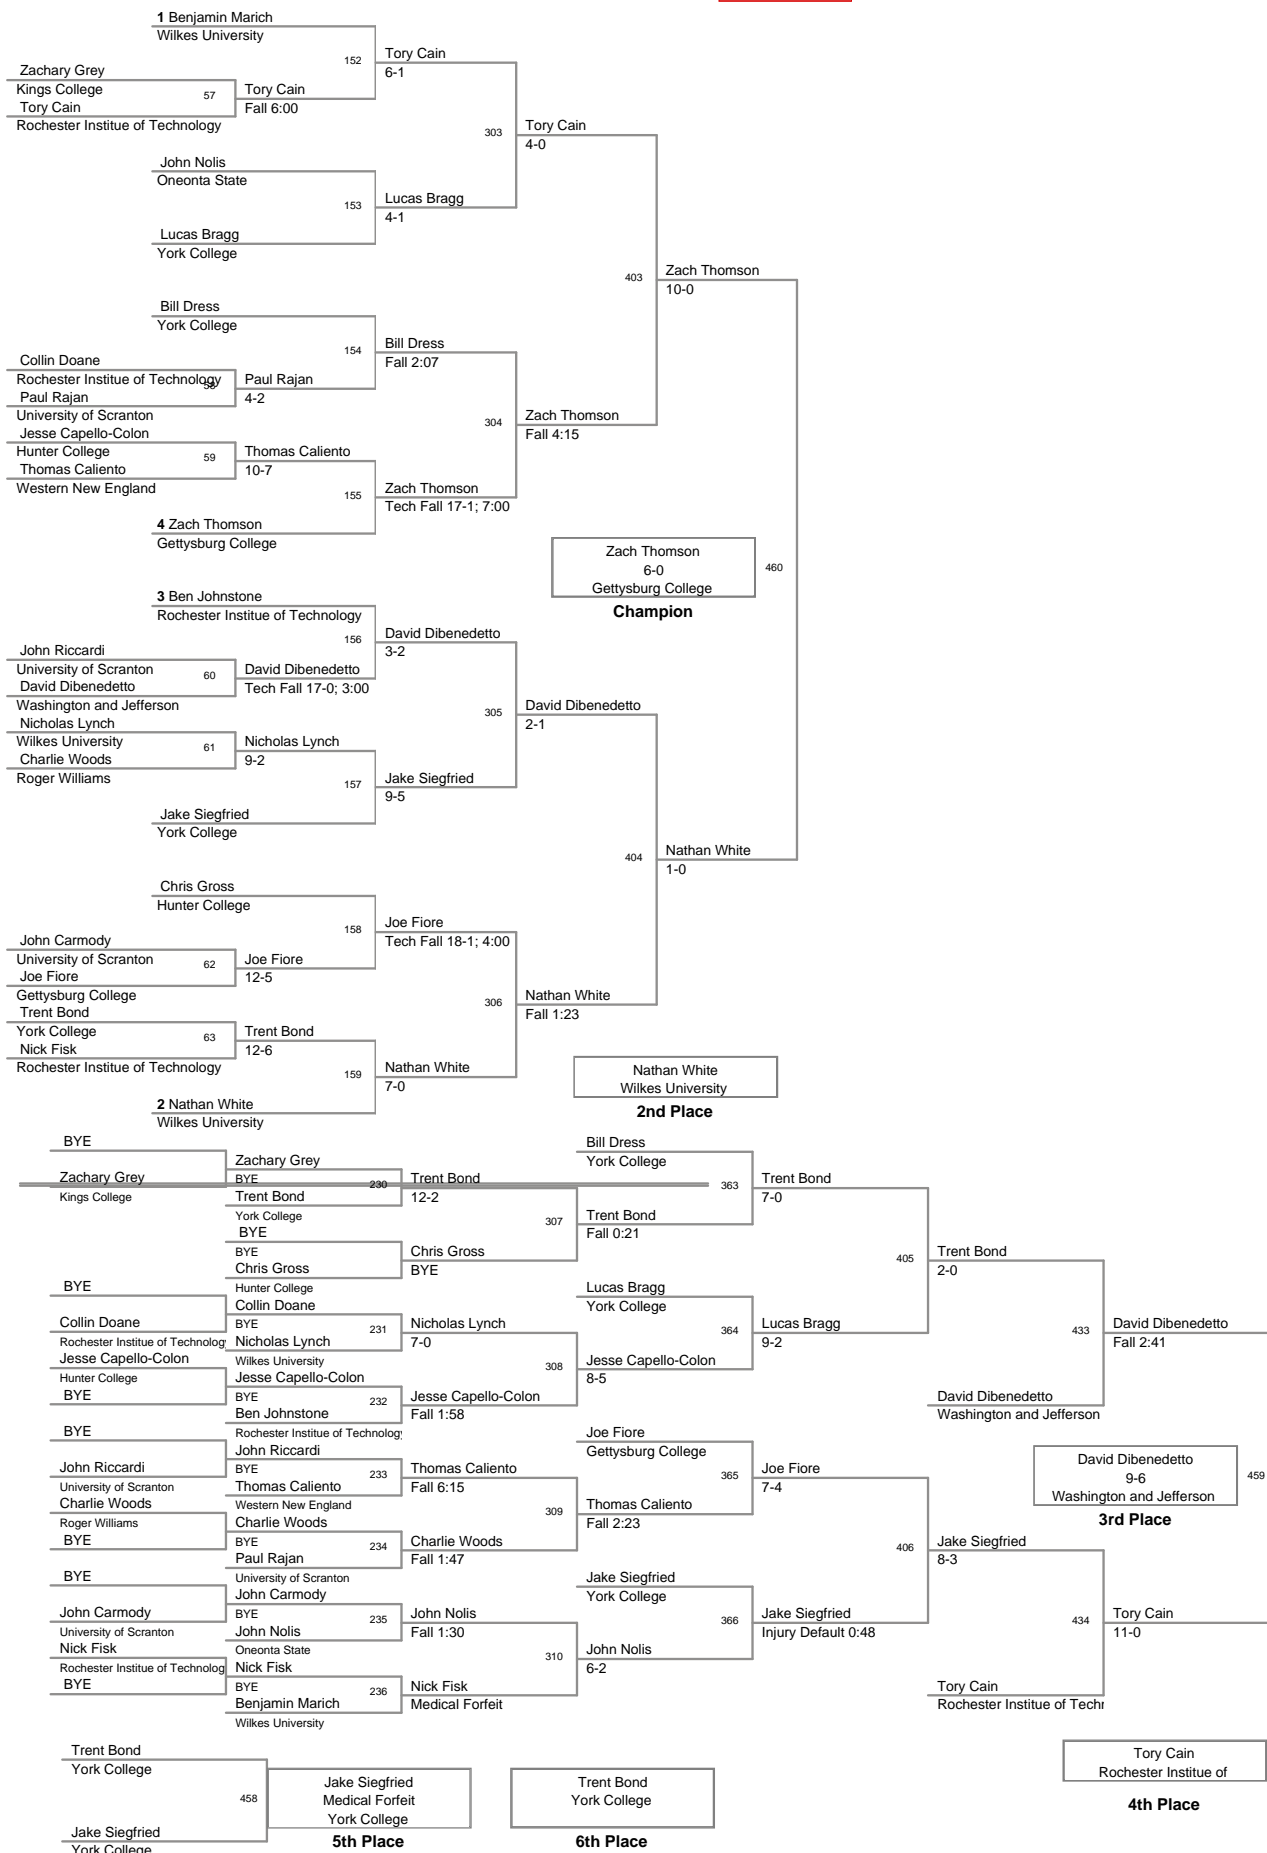

2011 Kings College  
Invitational

**125 Lbs**

2011 Kings College  
Invitational

133 Lbs

2011 Kings College  
Invitational

141 Lbs

2011 Kings College  
Invitational

149 Lbs

2011 Kings College  
Invitational

**157 Lbs**

2011 Kings College  
Invitational

165 Lbs

2011 Kings College  
Invitational

**174 Lbs**

**2011 Kings College  
Invitational**

**184 Lbs**