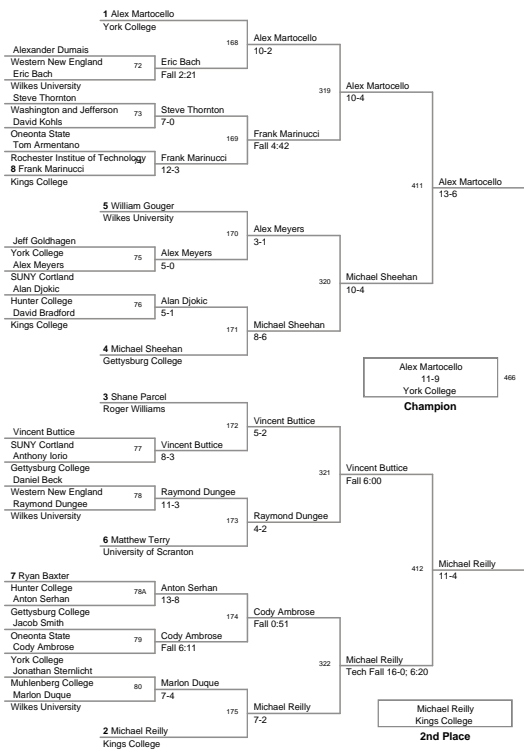

2011 Kings College  
Invitational

**157 Lbs**

2011 Kings College  
Invitational

165 Lbs

2011 Kings College  
Invitational

**174 Lbs**

**2011 Kings College  
Invitational**

**184 Lbs**

2011 Kings College  
Invitational

**197 Lbs**

2011 Kings College  
Invitational

**285 Lbs**