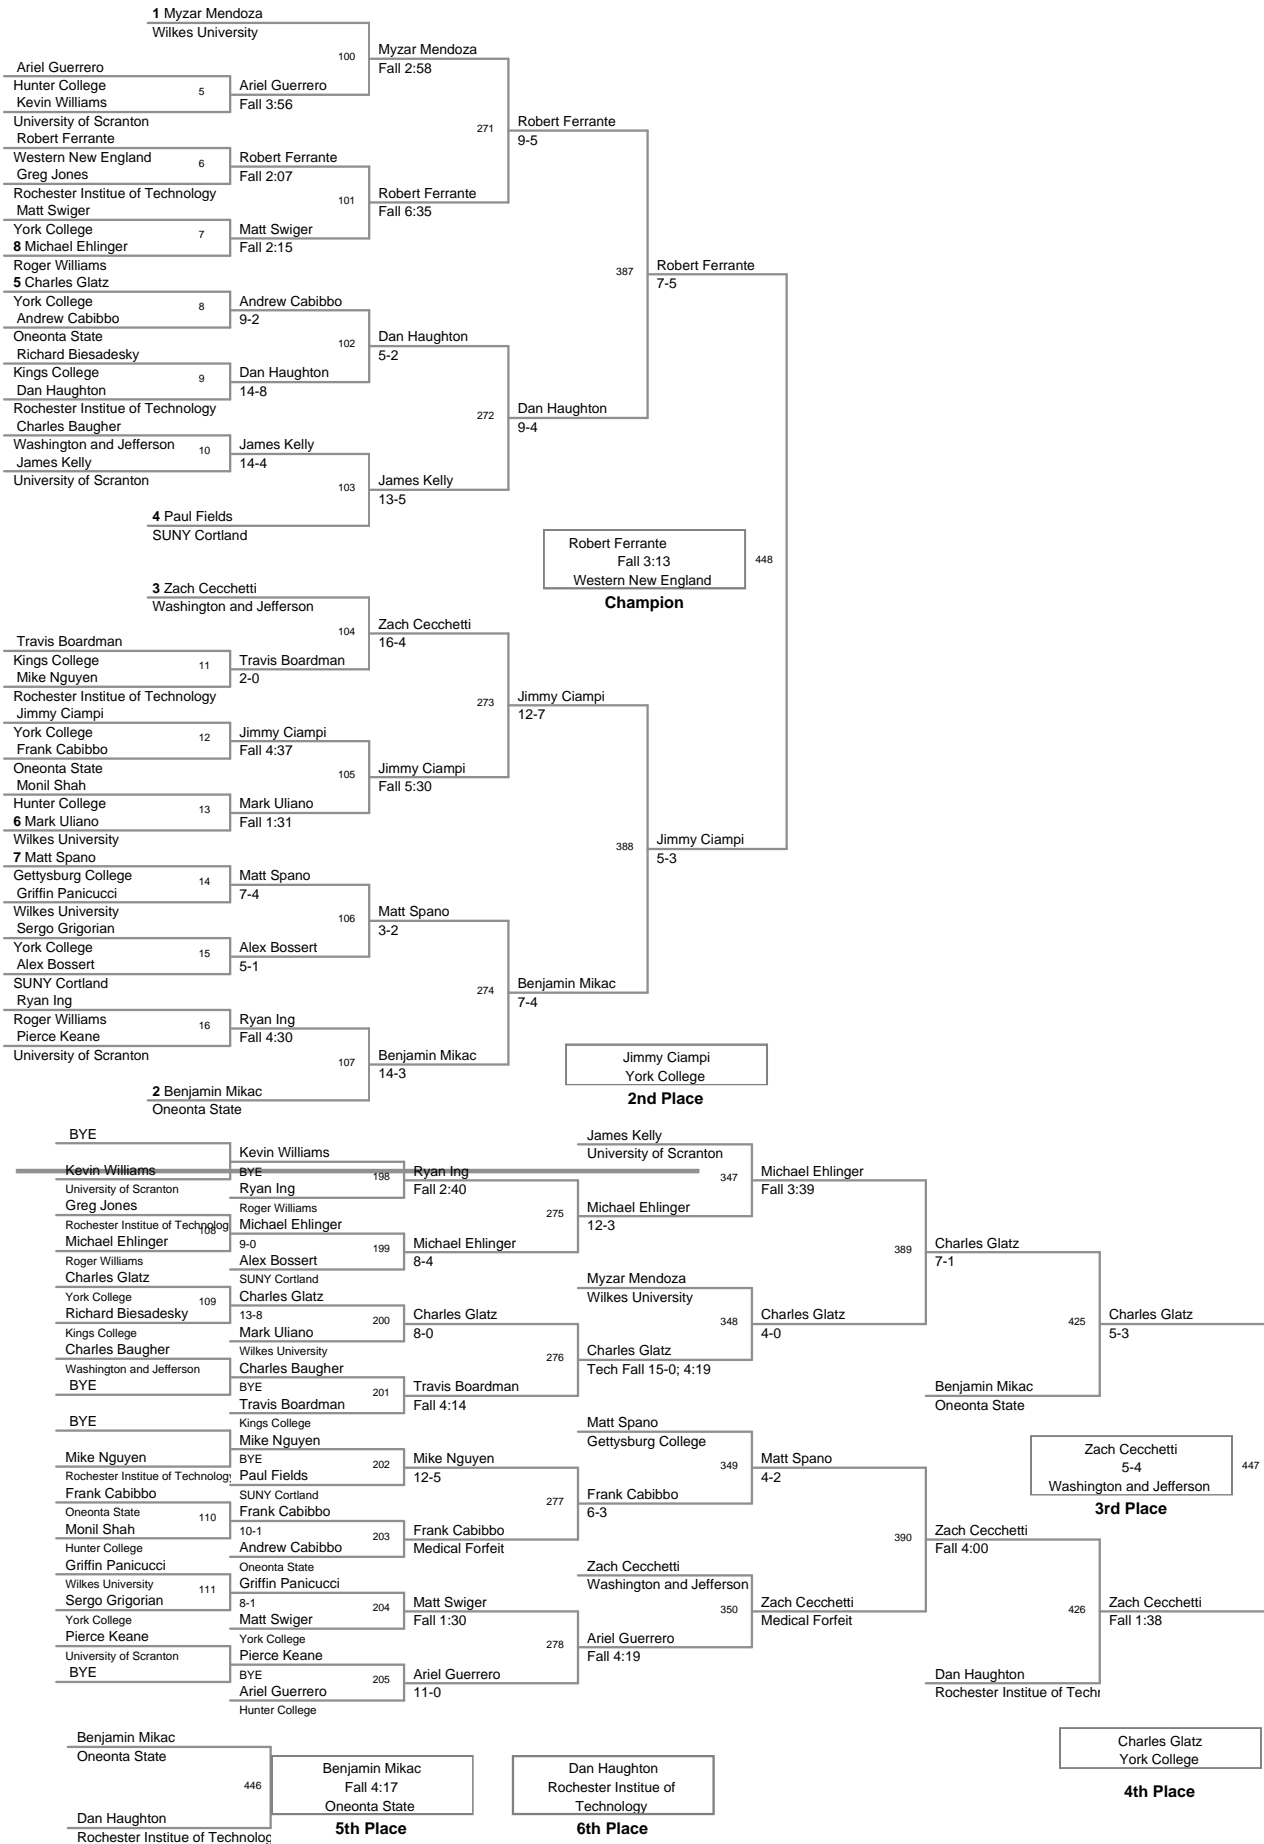

2011 Kings College  
Invitational

**125 Lbs**

2011 Kings College  
Invitational

133 Lbs

2011 Kings College  
Invitational

141 Lbs

2011 Kings College  
Invitational

149 Lbs

2011 Kings College  
Invitational

**157 Lbs**

2011 Kings College  
Invitational

165 Lbs

2011 Kings College  
Invitational

**174 Lbs**

**2011 Kings College  
Invitational**

**184 Lbs**