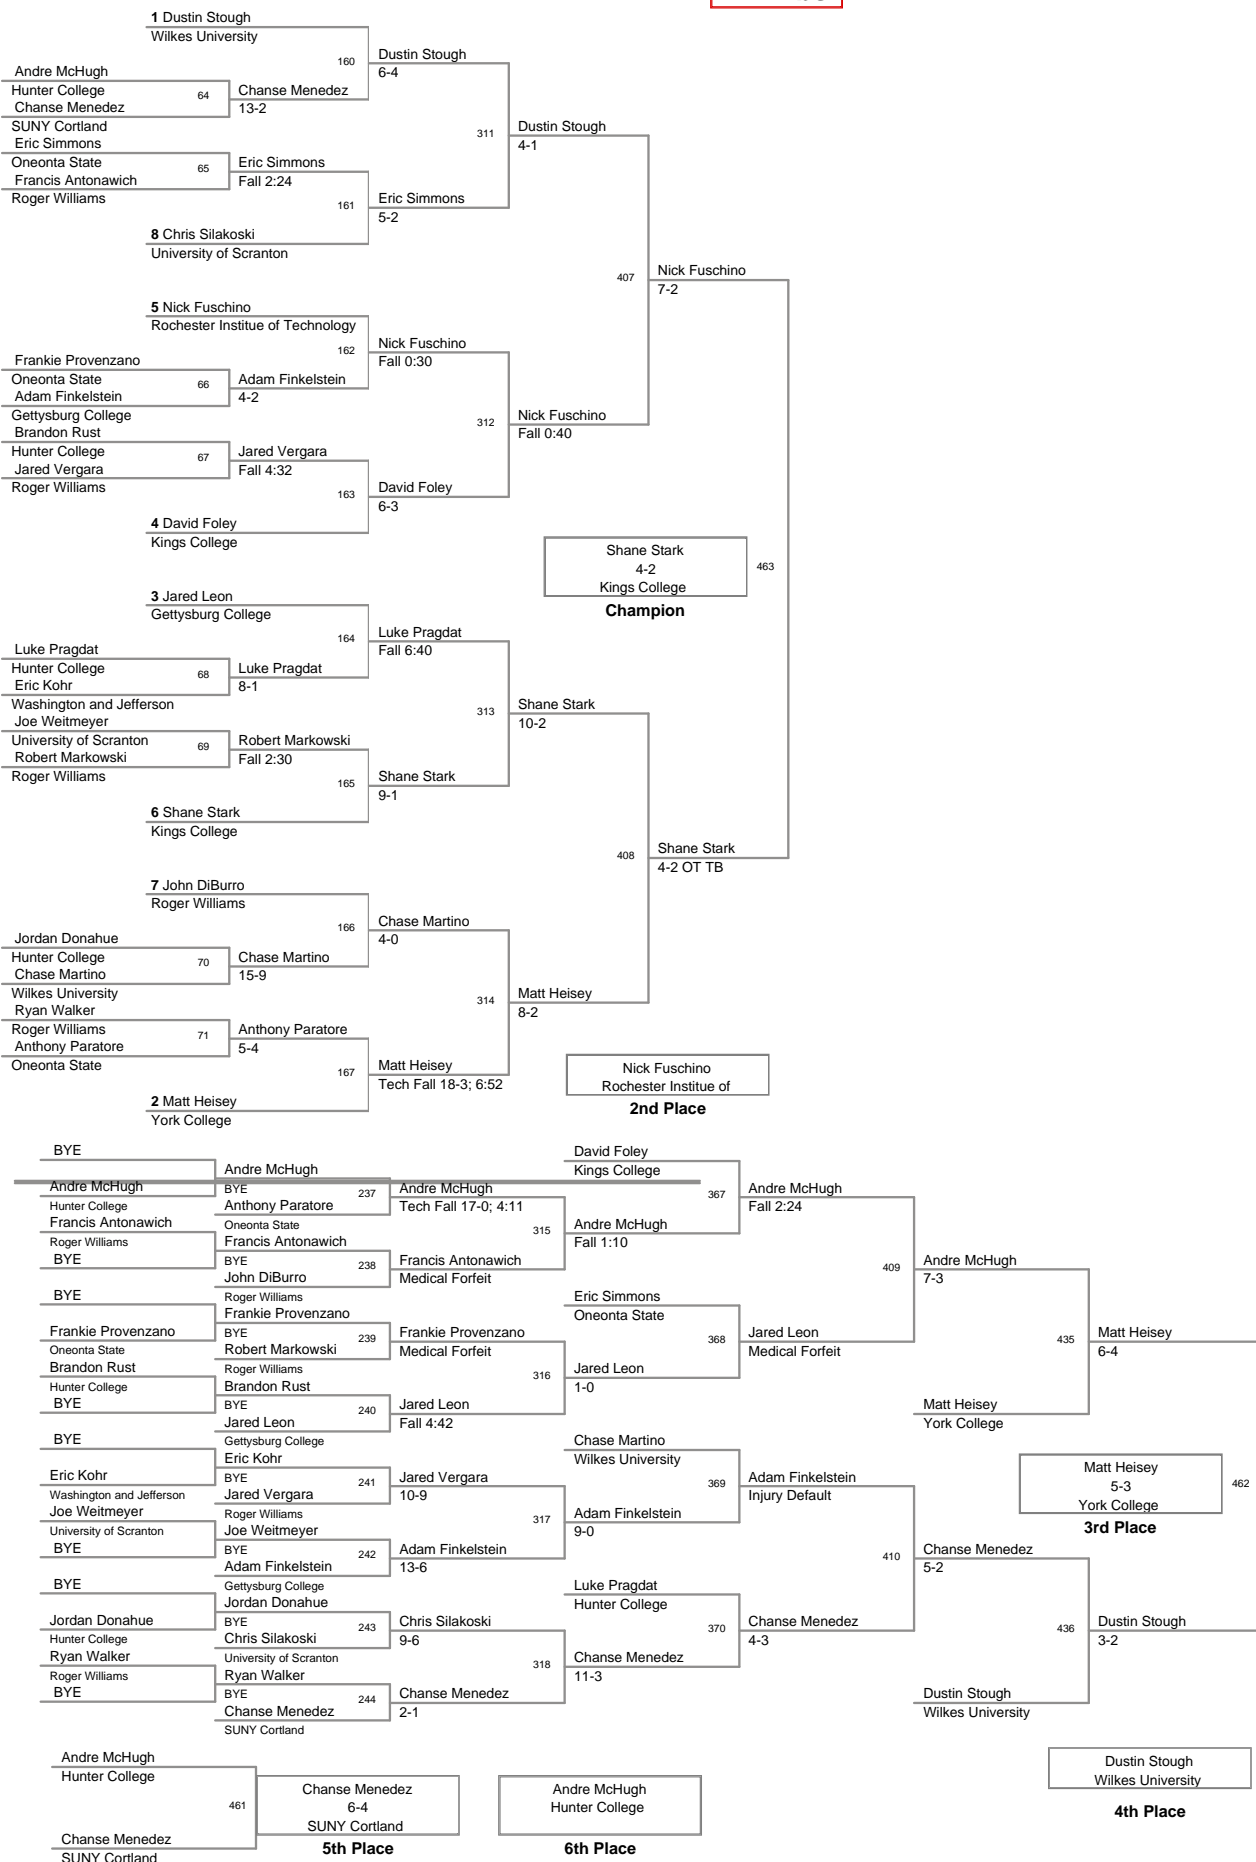

2011 Kings College  
Invitational

**157 Lbs**

2011 Kings College  
Invitational

165 Lbs

2011 Kings College  
Invitational

**174 Lbs**

**2011 Kings College  
Invitational**

**184 Lbs**