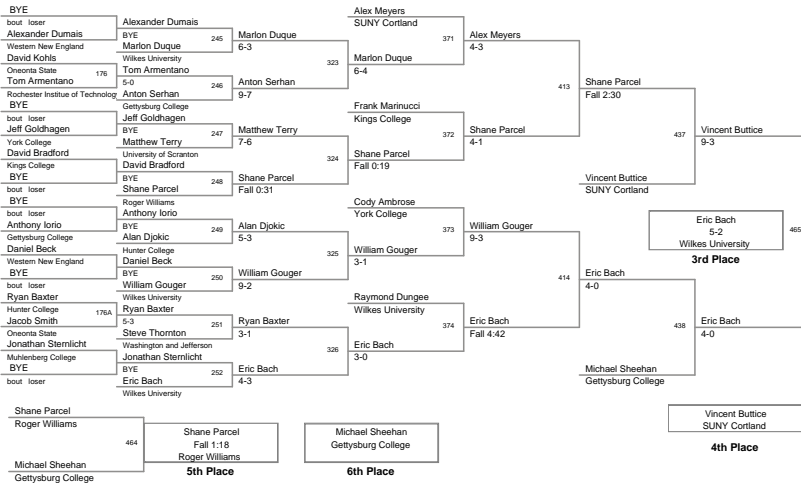

2011 Kings College  
Invitational

**157 Lbs**

2011 Kings College  
Invitational

165 Lbs

2011 Kings College  
Invitational

**174 Lbs**

**2011 Kings College  
Invitational**

**184 Lbs**