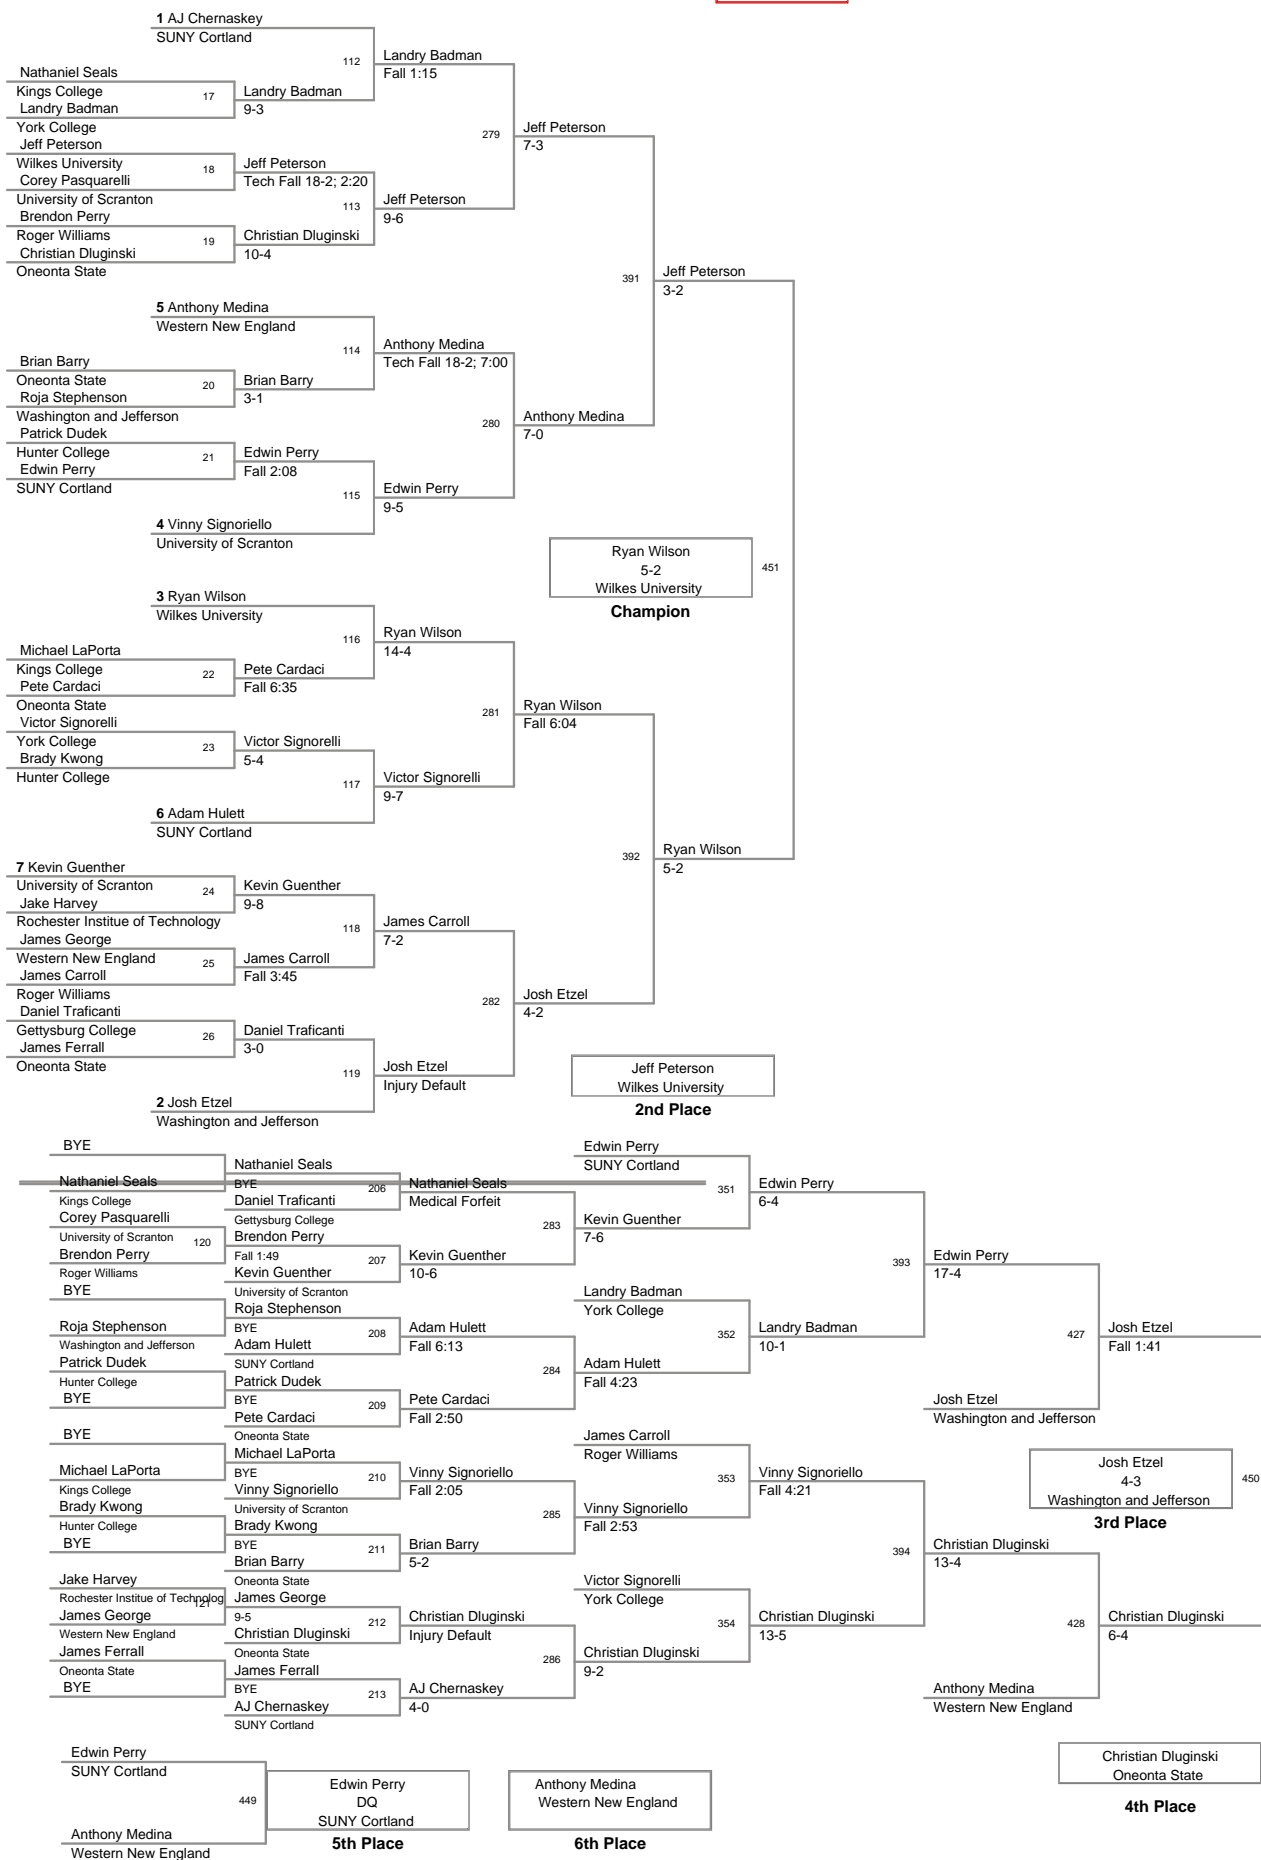

2011 Kings College  
Invitational

**125 Lbs**

2011 Kings College  
Invitational

133 Lbs

2011 Kings College  
Invitational

141 Lbs

2011 Kings College  
Invitational

149 Lbs