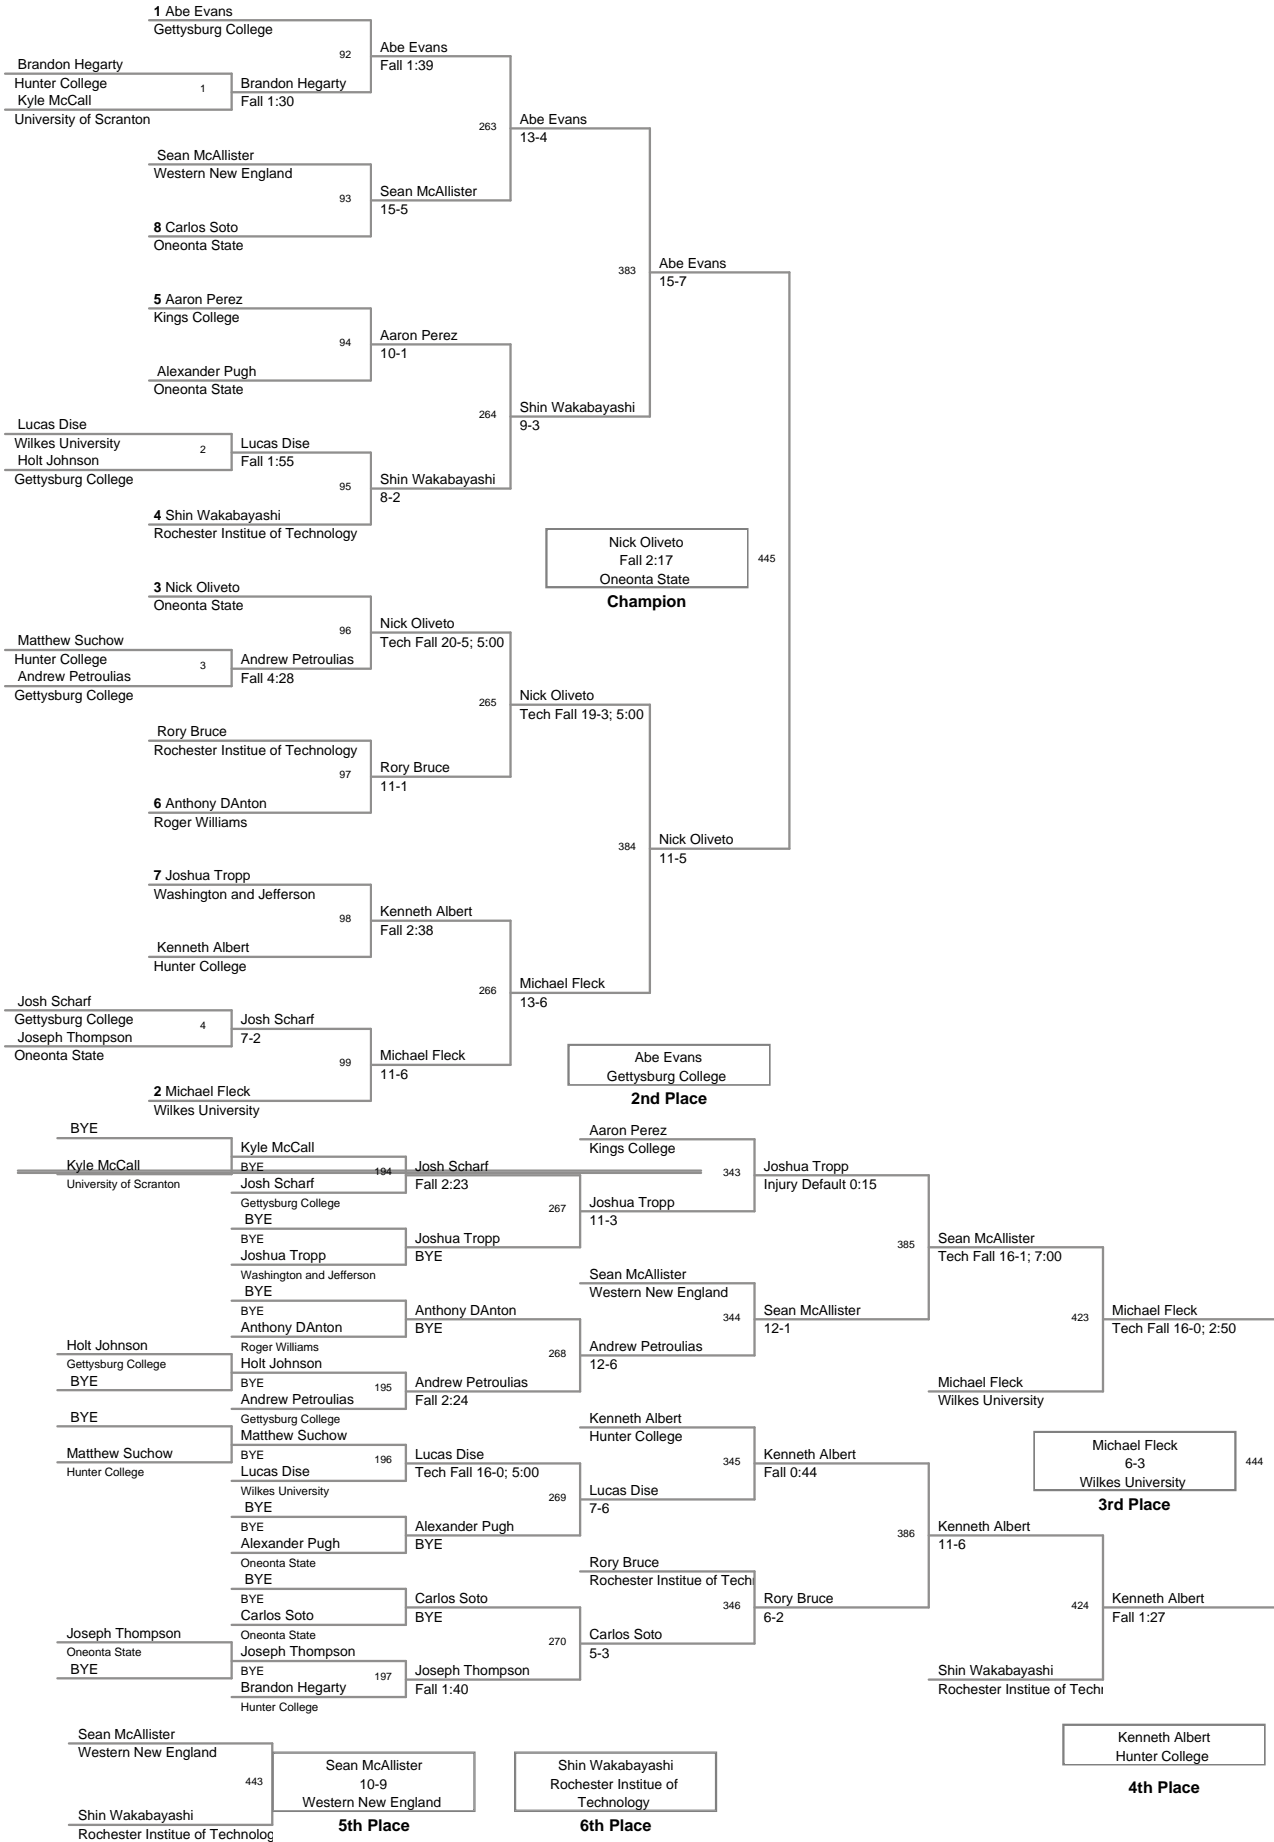

2011 Kings College  
Invitational

**125 Lbs**

2011 Kings College  
Invitational

133 Lbs

2011 Kings College  
Invitational

141 Lbs

2011 Kings College  
Invitational

149 Lbs

2011 Kings College  
Invitational

**157 Lbs**

2011 Kings College  
Invitational

165 Lbs

2011 Kings College  
Invitational

**174 Lbs**

**2011 Kings College  
Invitational**

**184 Lbs**