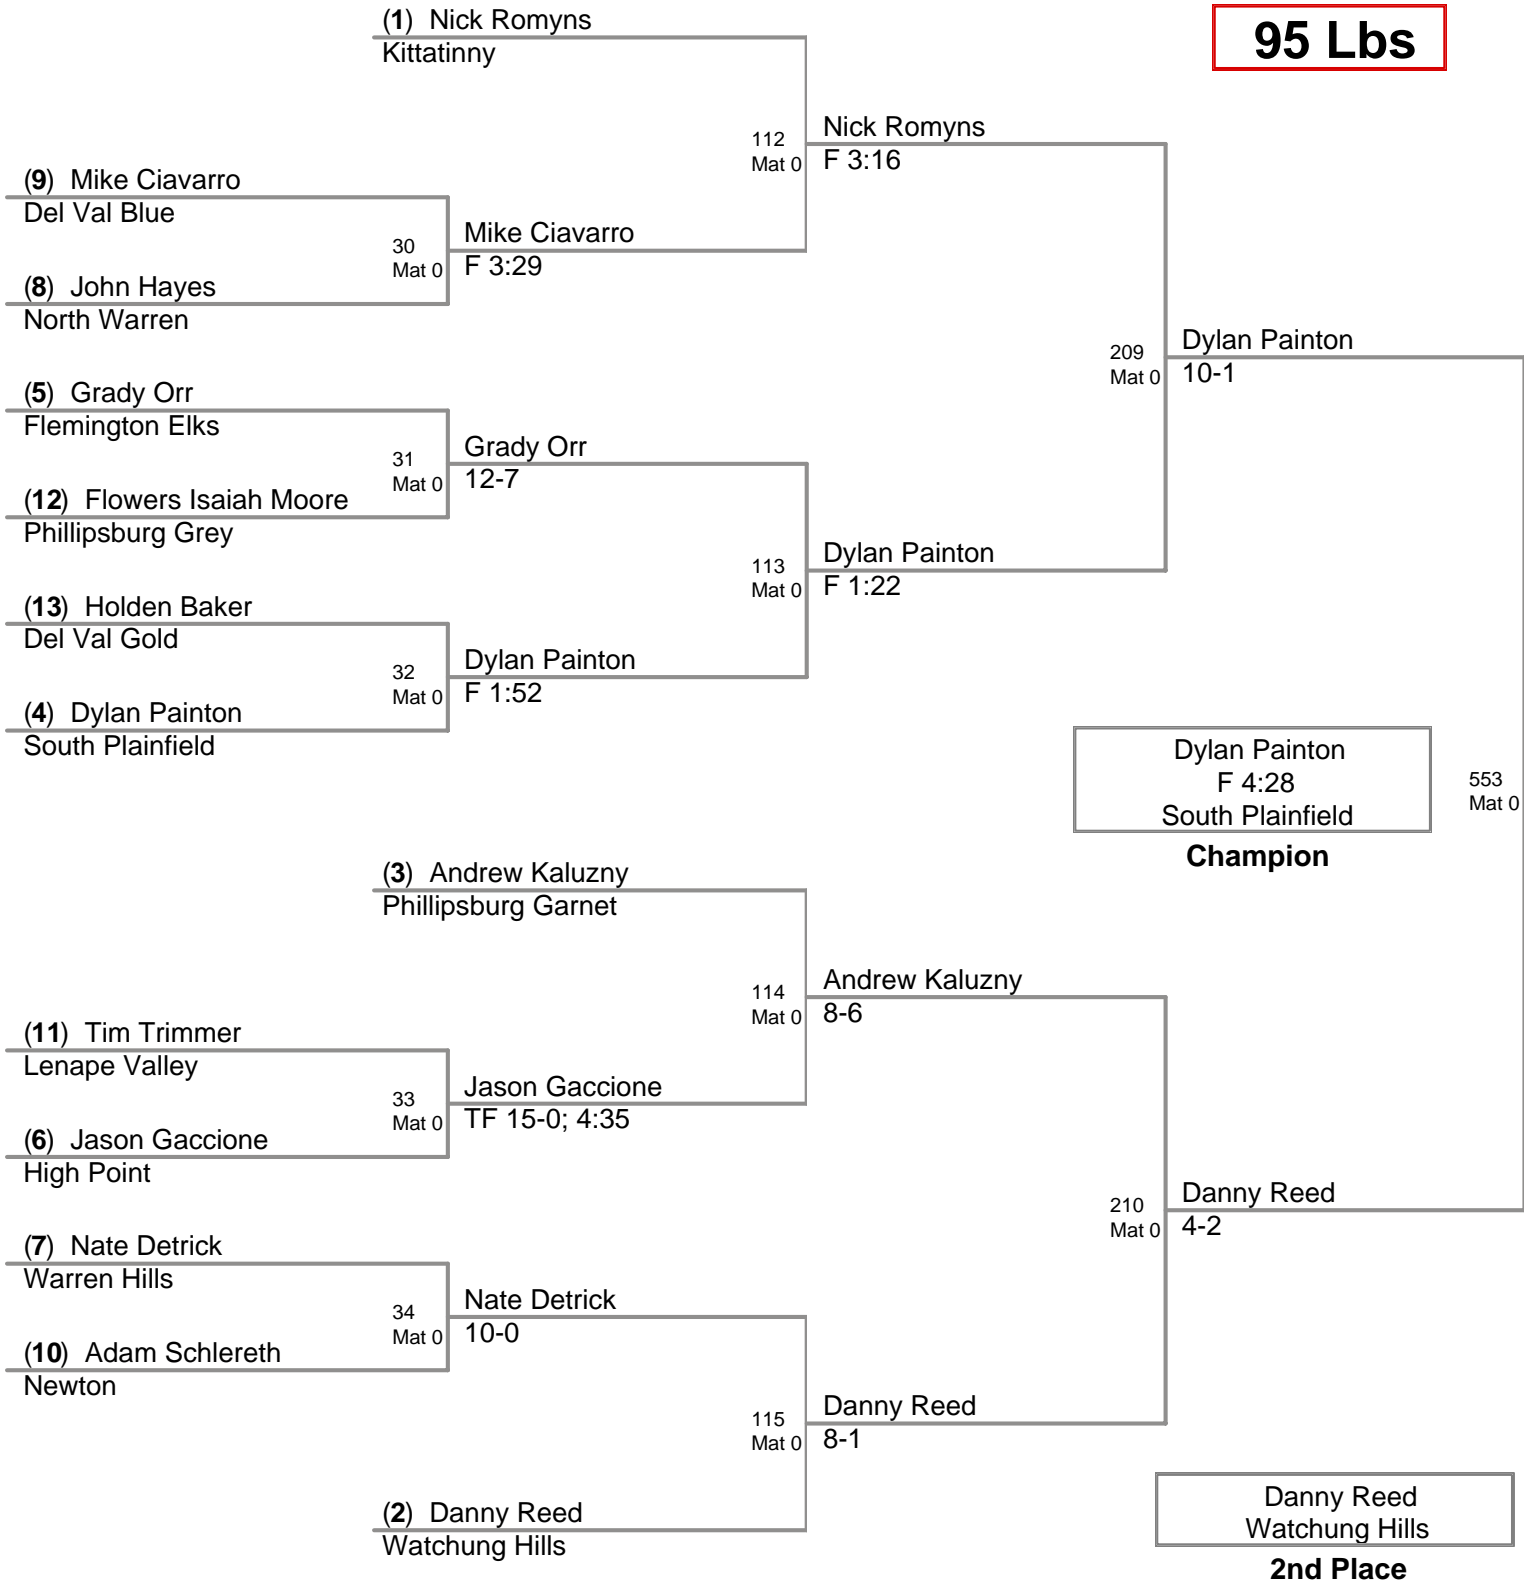

2009 NJGSWL Final Exam
Championships

95 Lbs