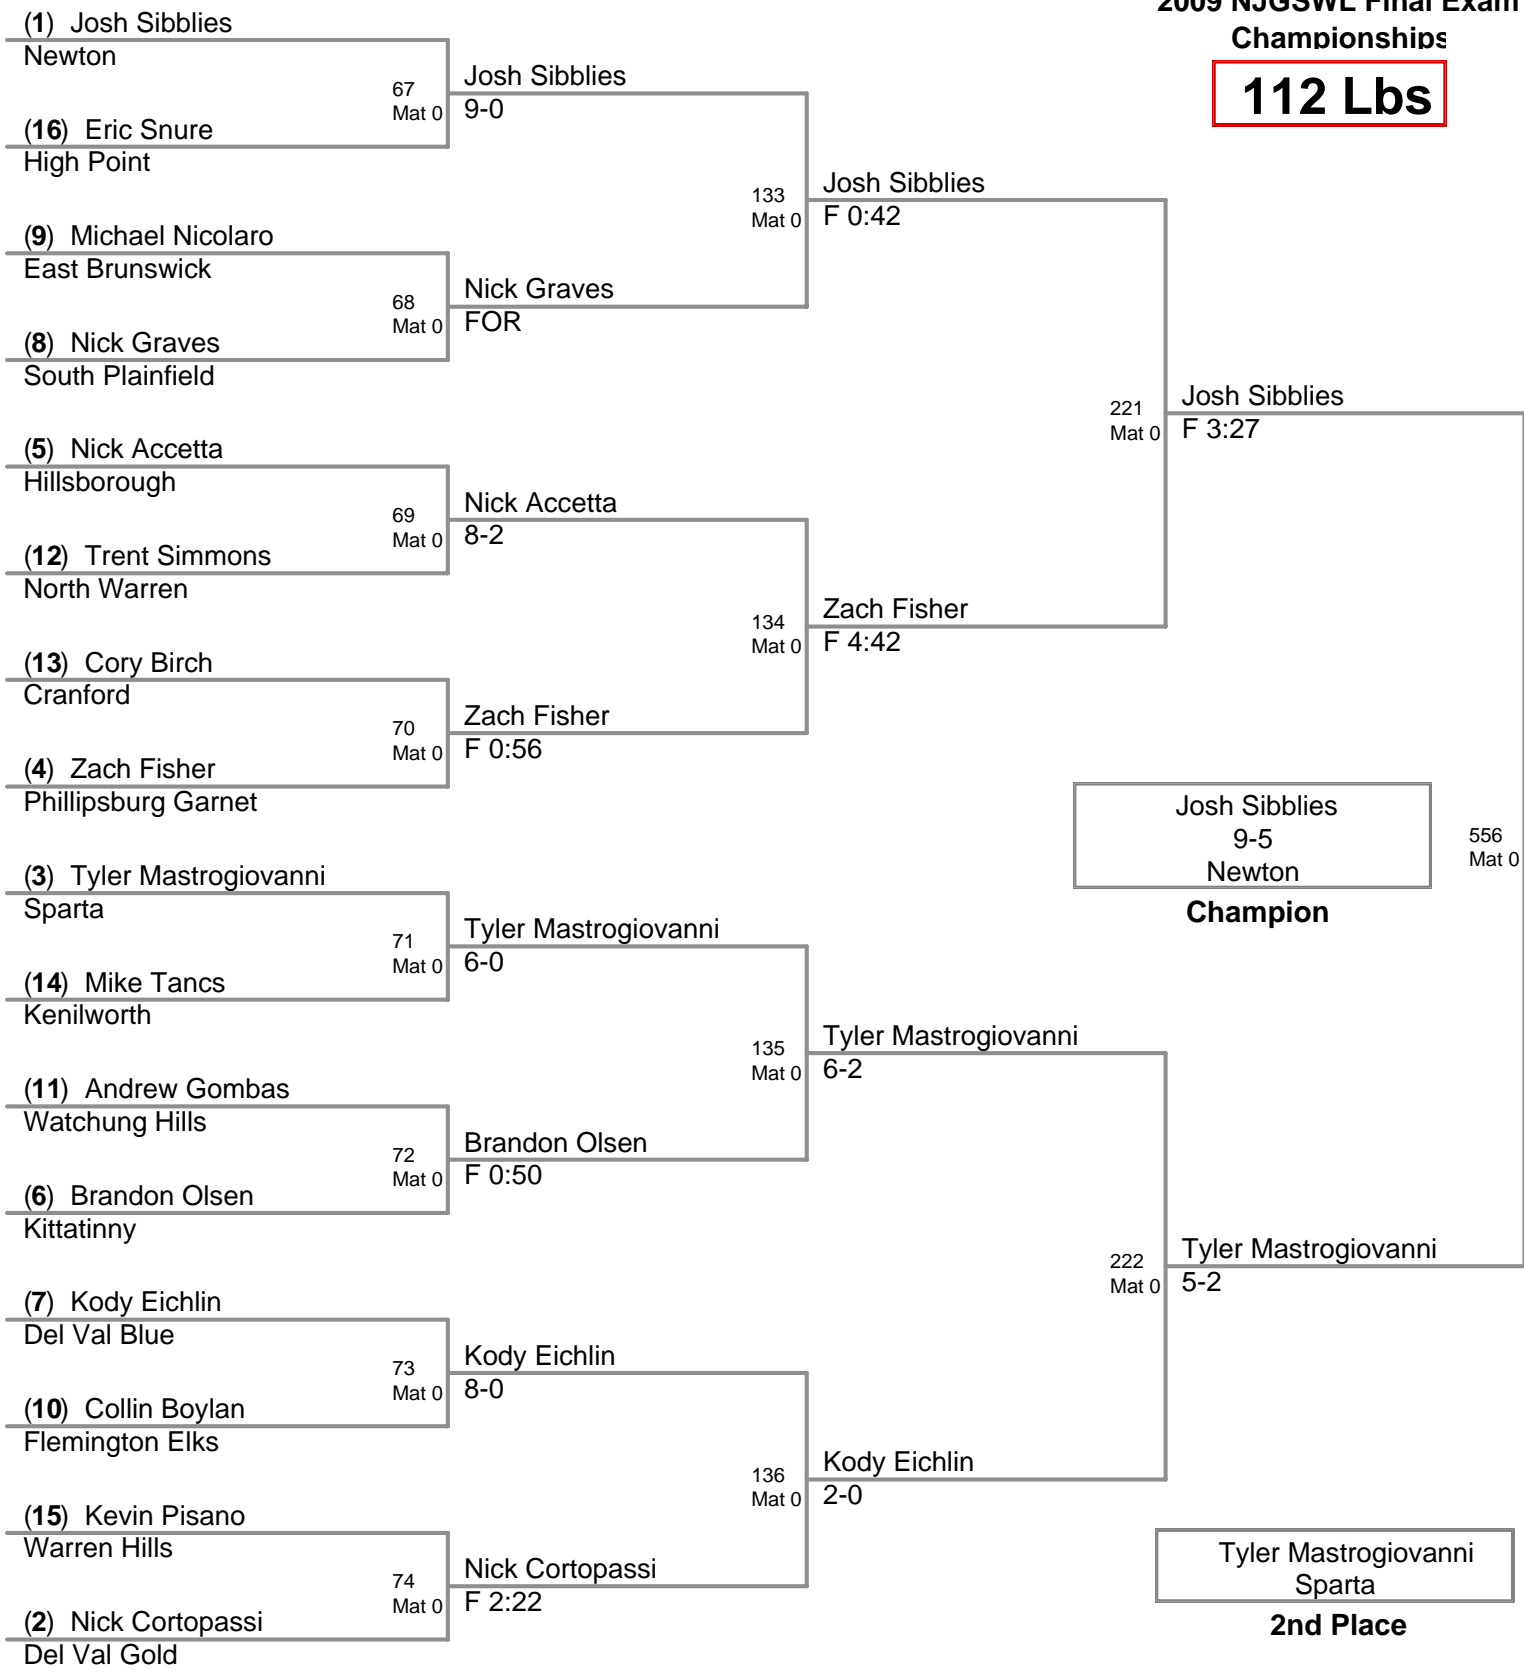

2009 NJGSWL Final Exam
Championships

112 Lbs