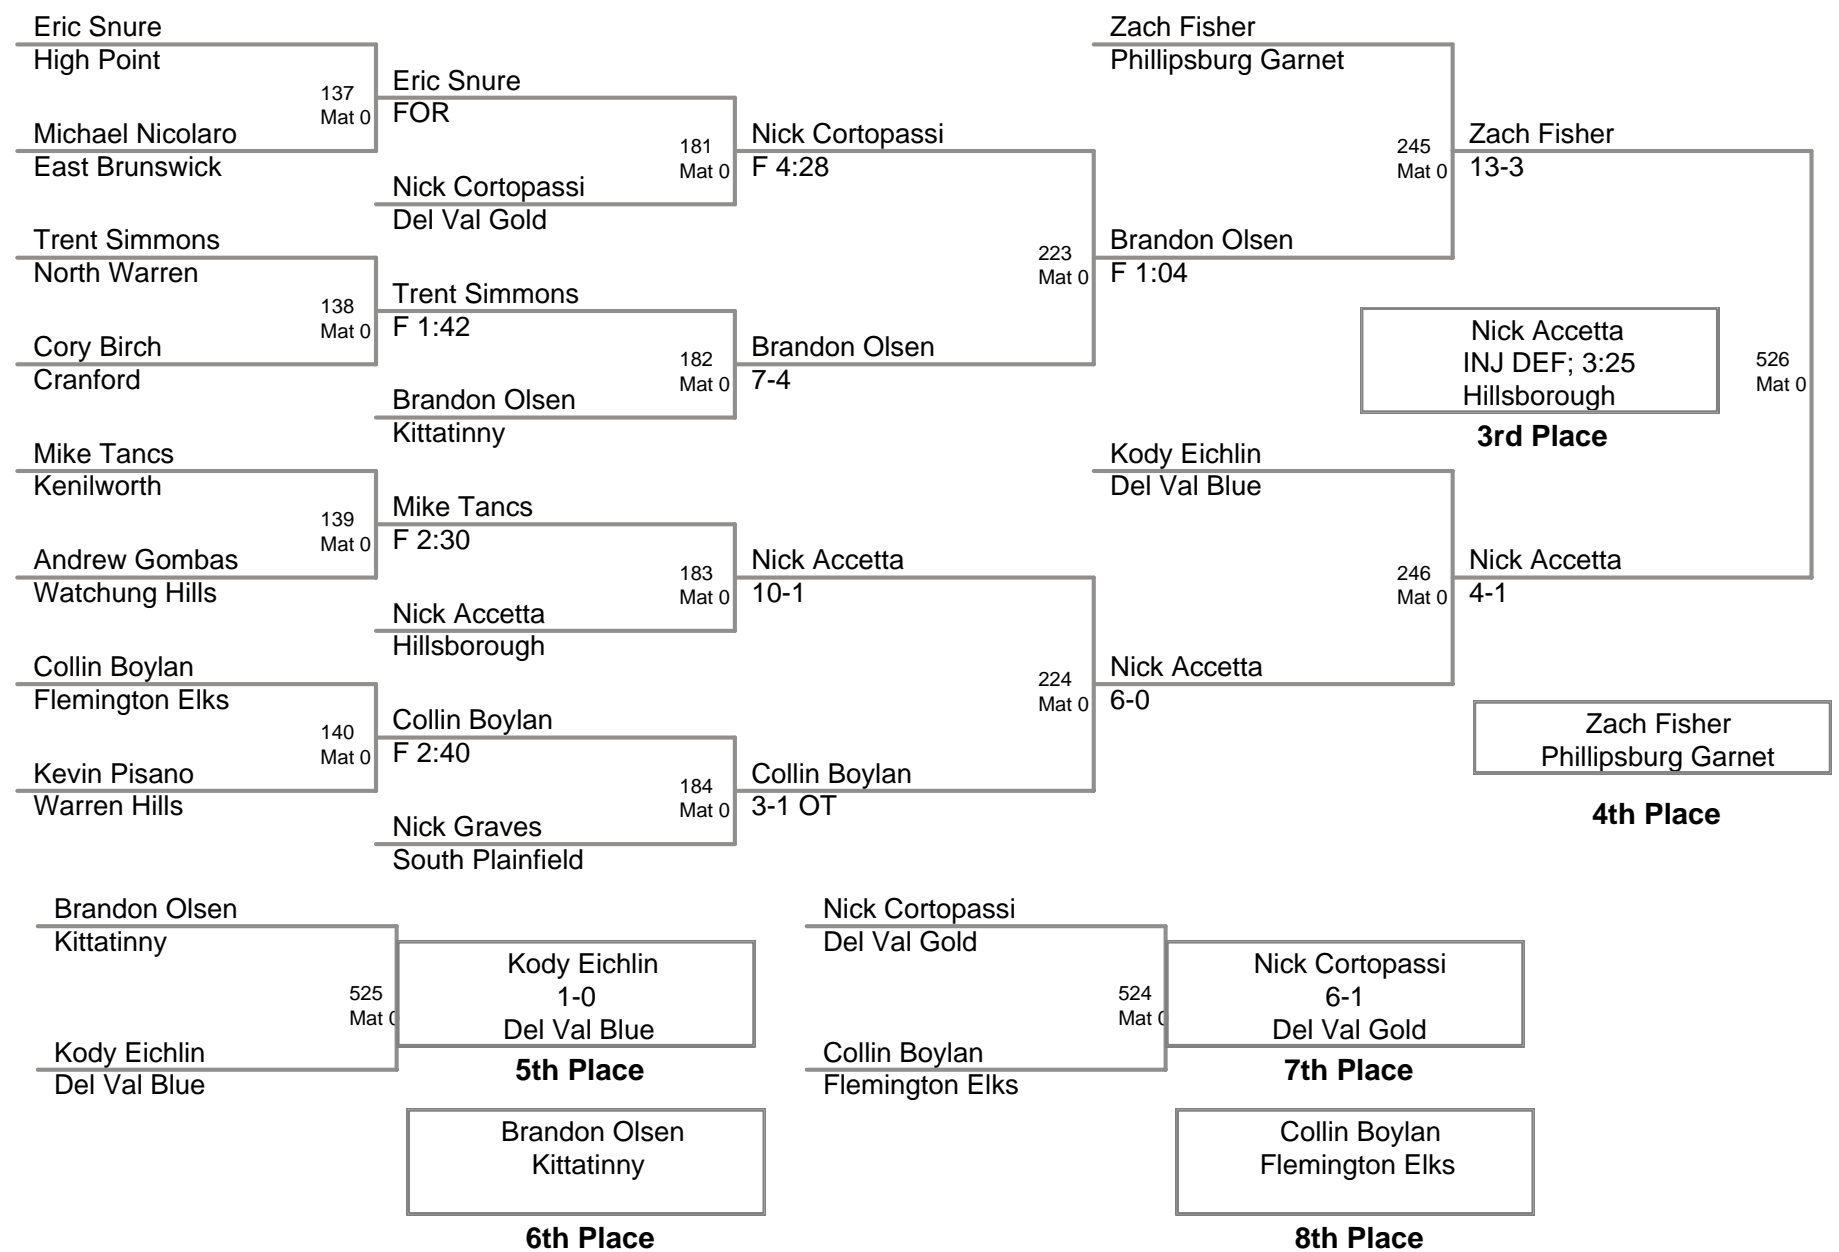

2009 NJGSWL Final Exam
Championships

112 Lbs