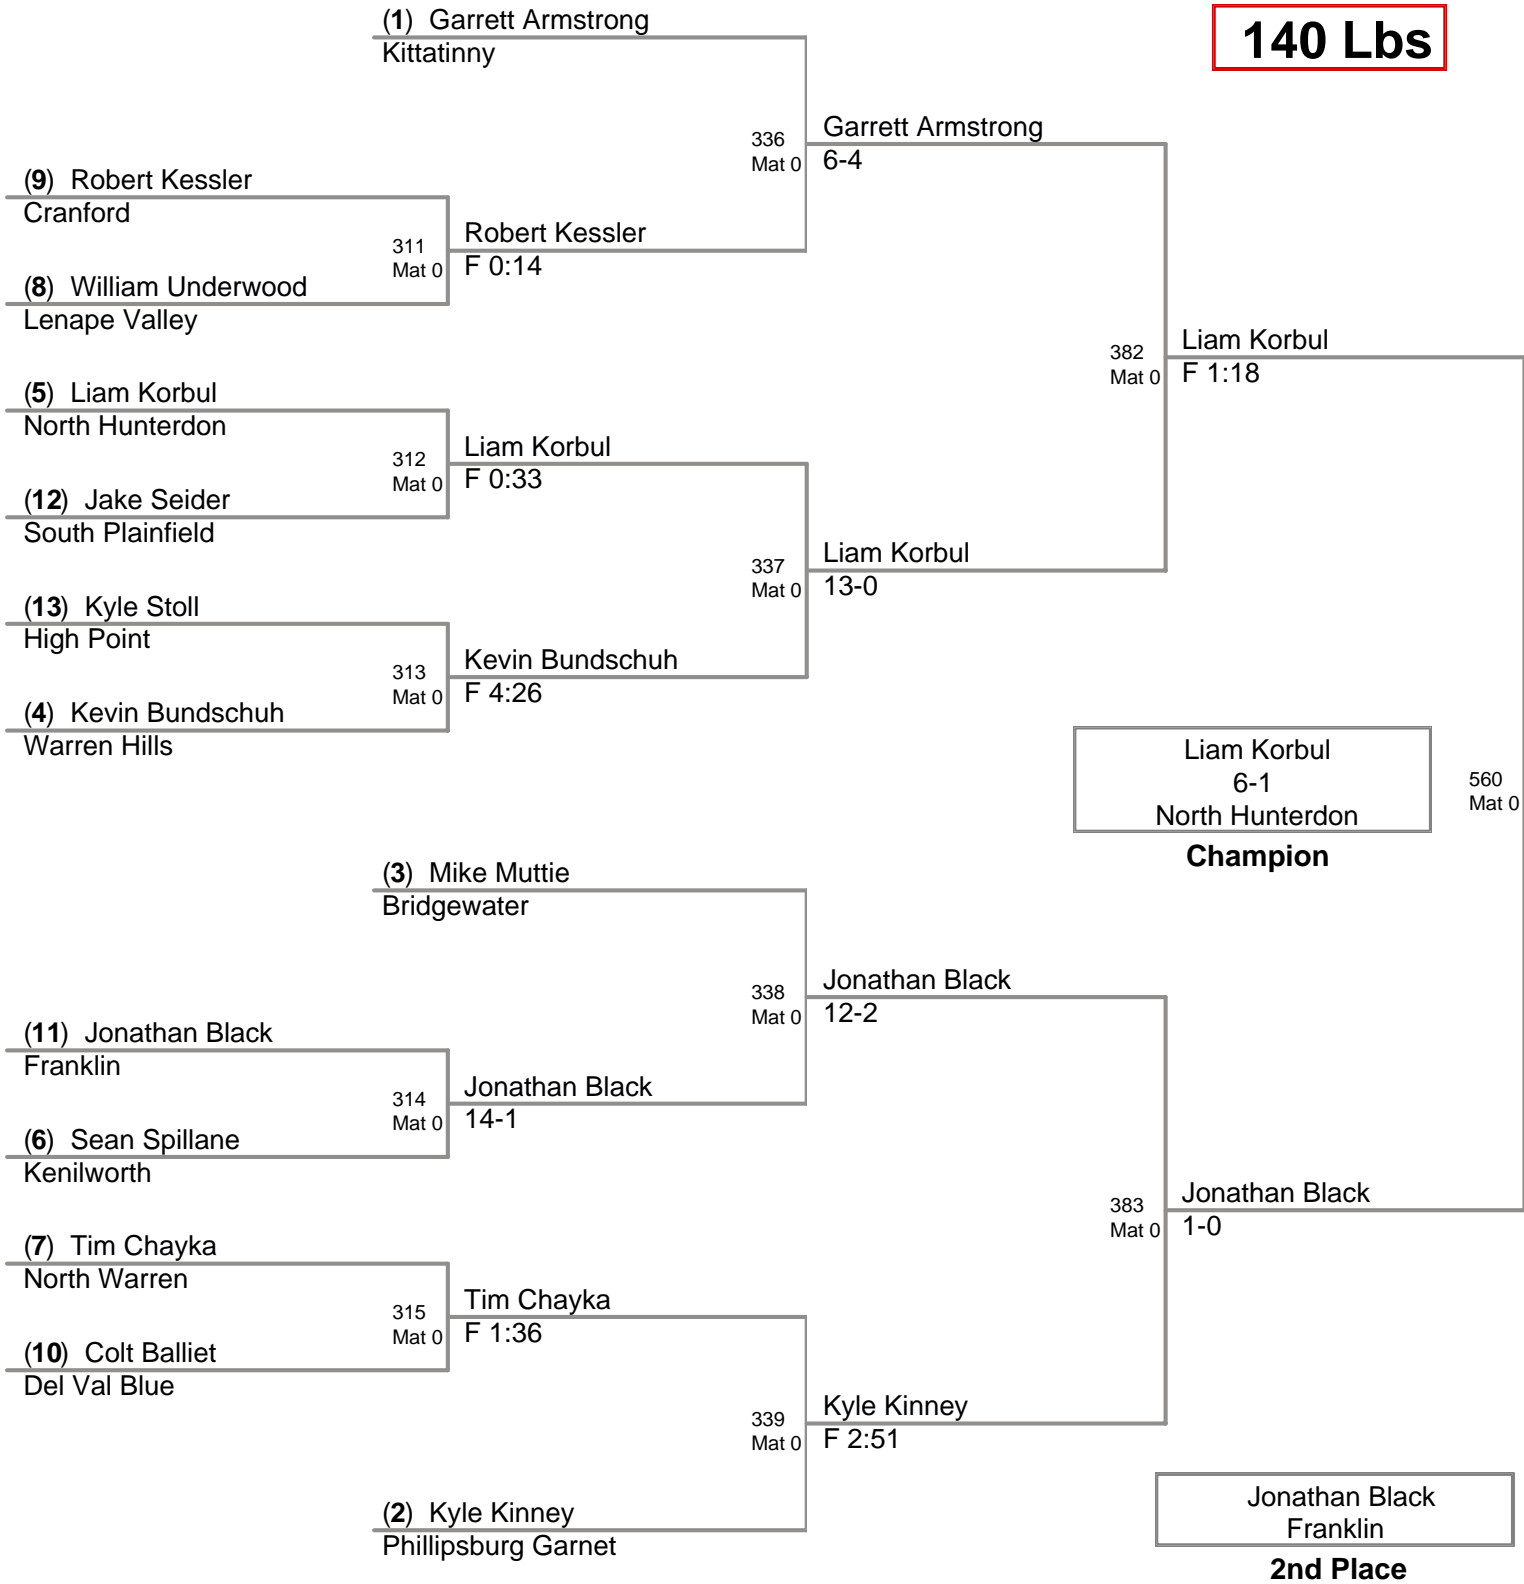

2009 NJGSWL Final Exam
Championships

140 Lbs