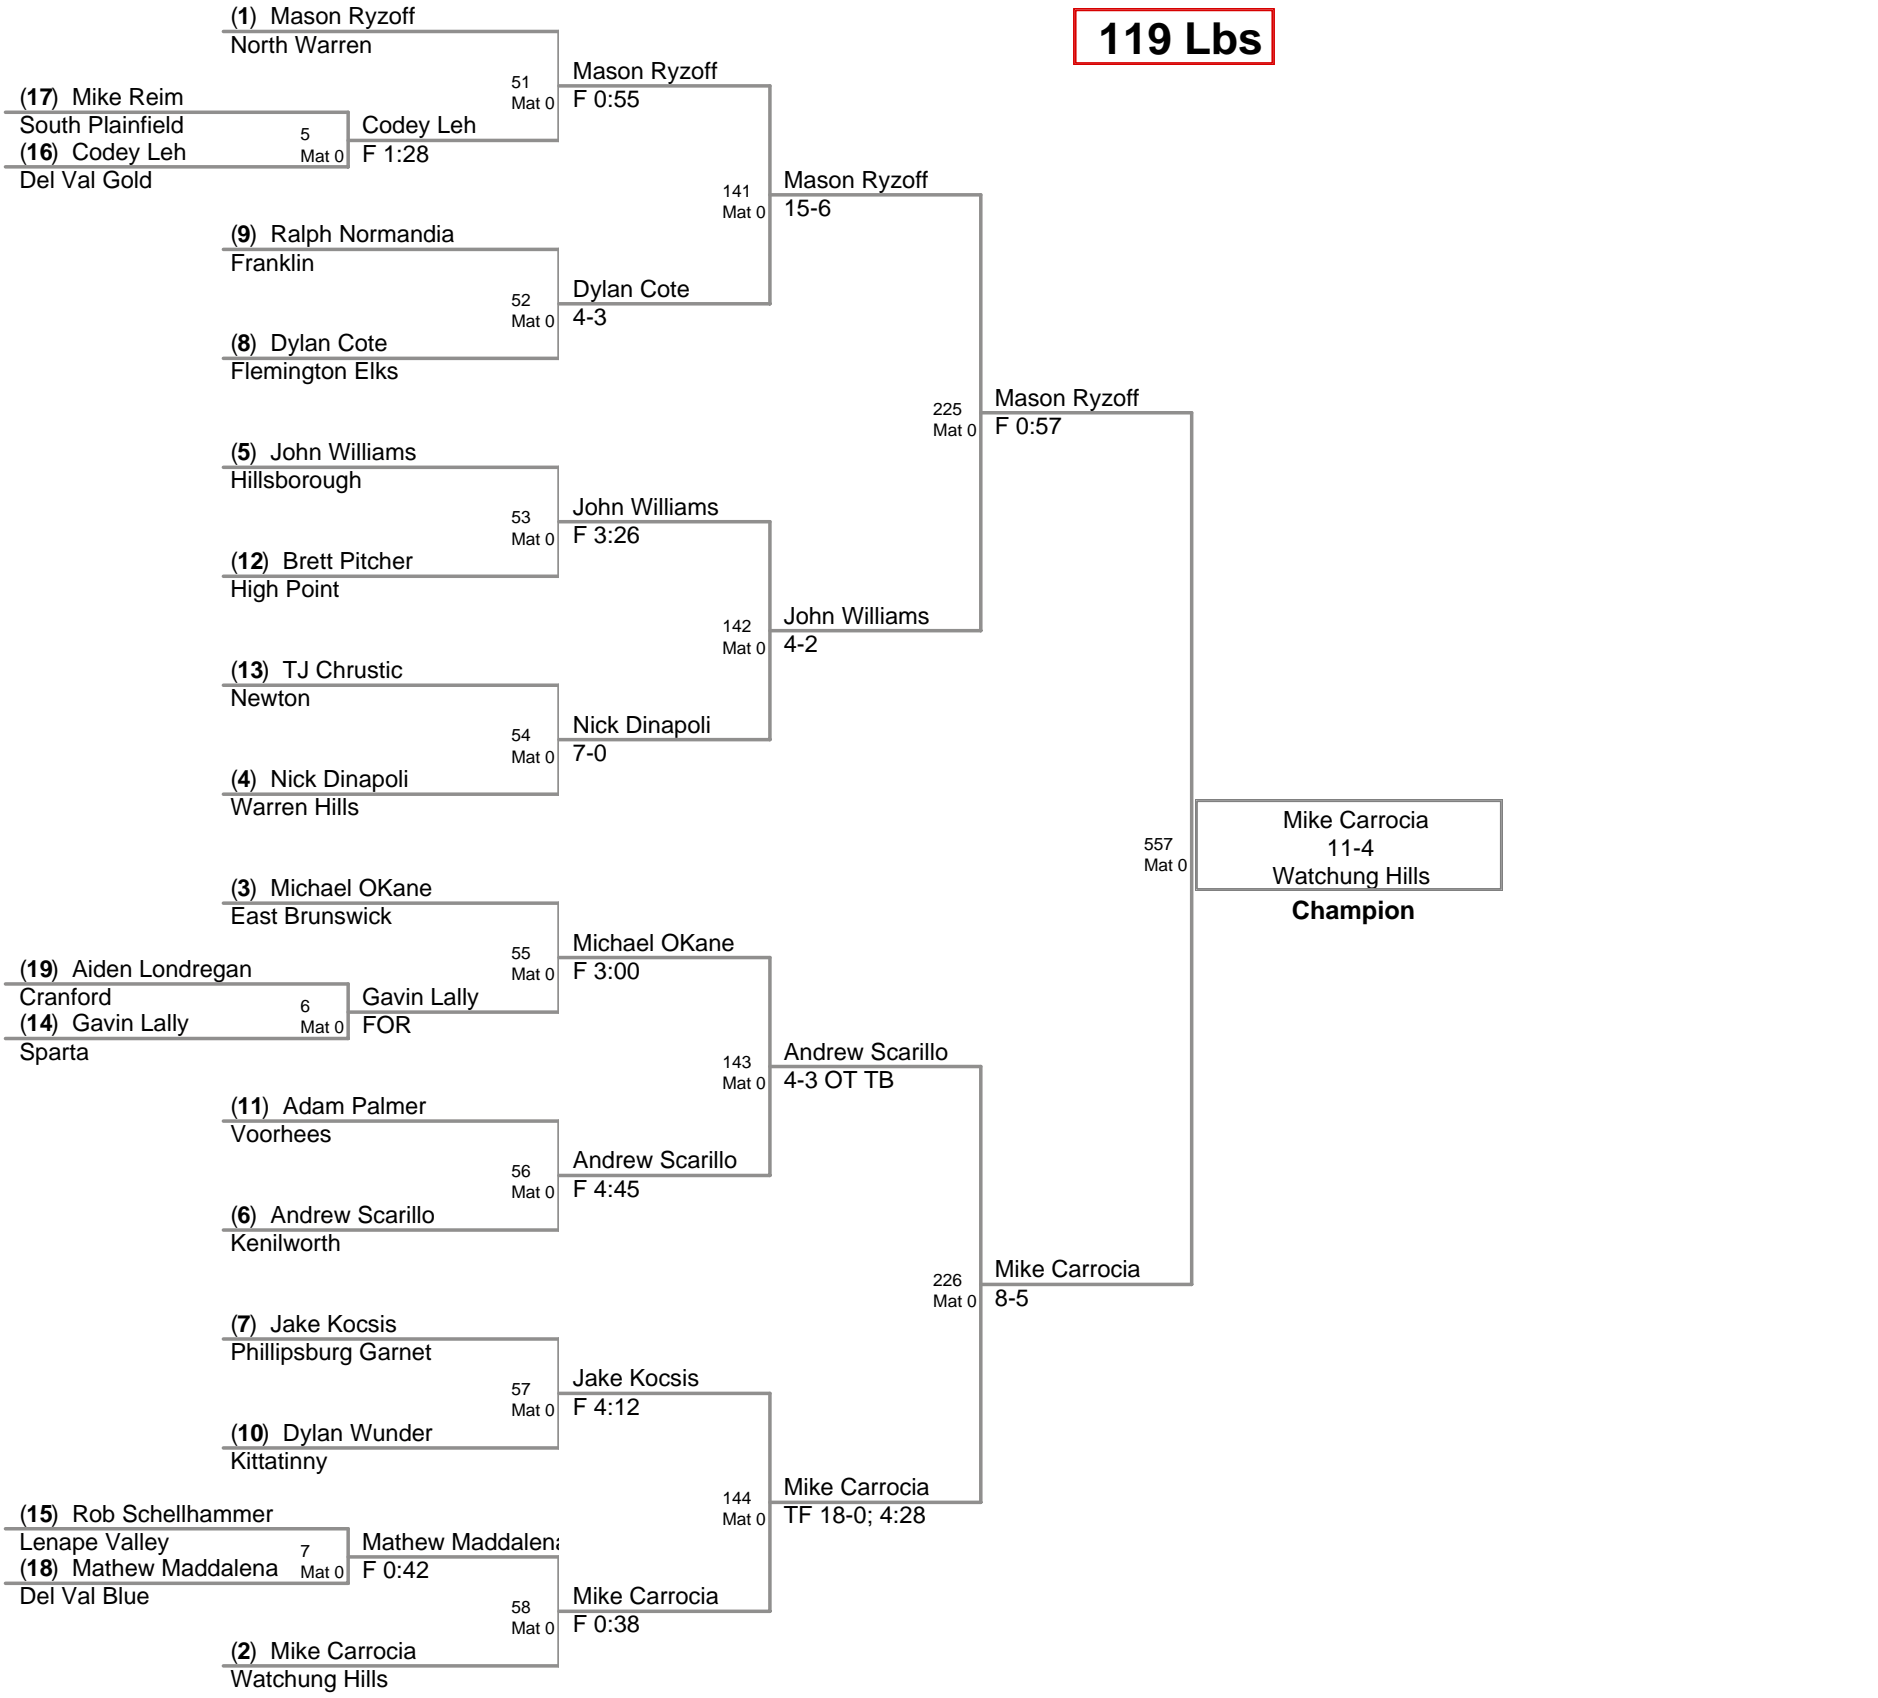

2009 NJGSWL Final Exam
Championships

119 Lbs