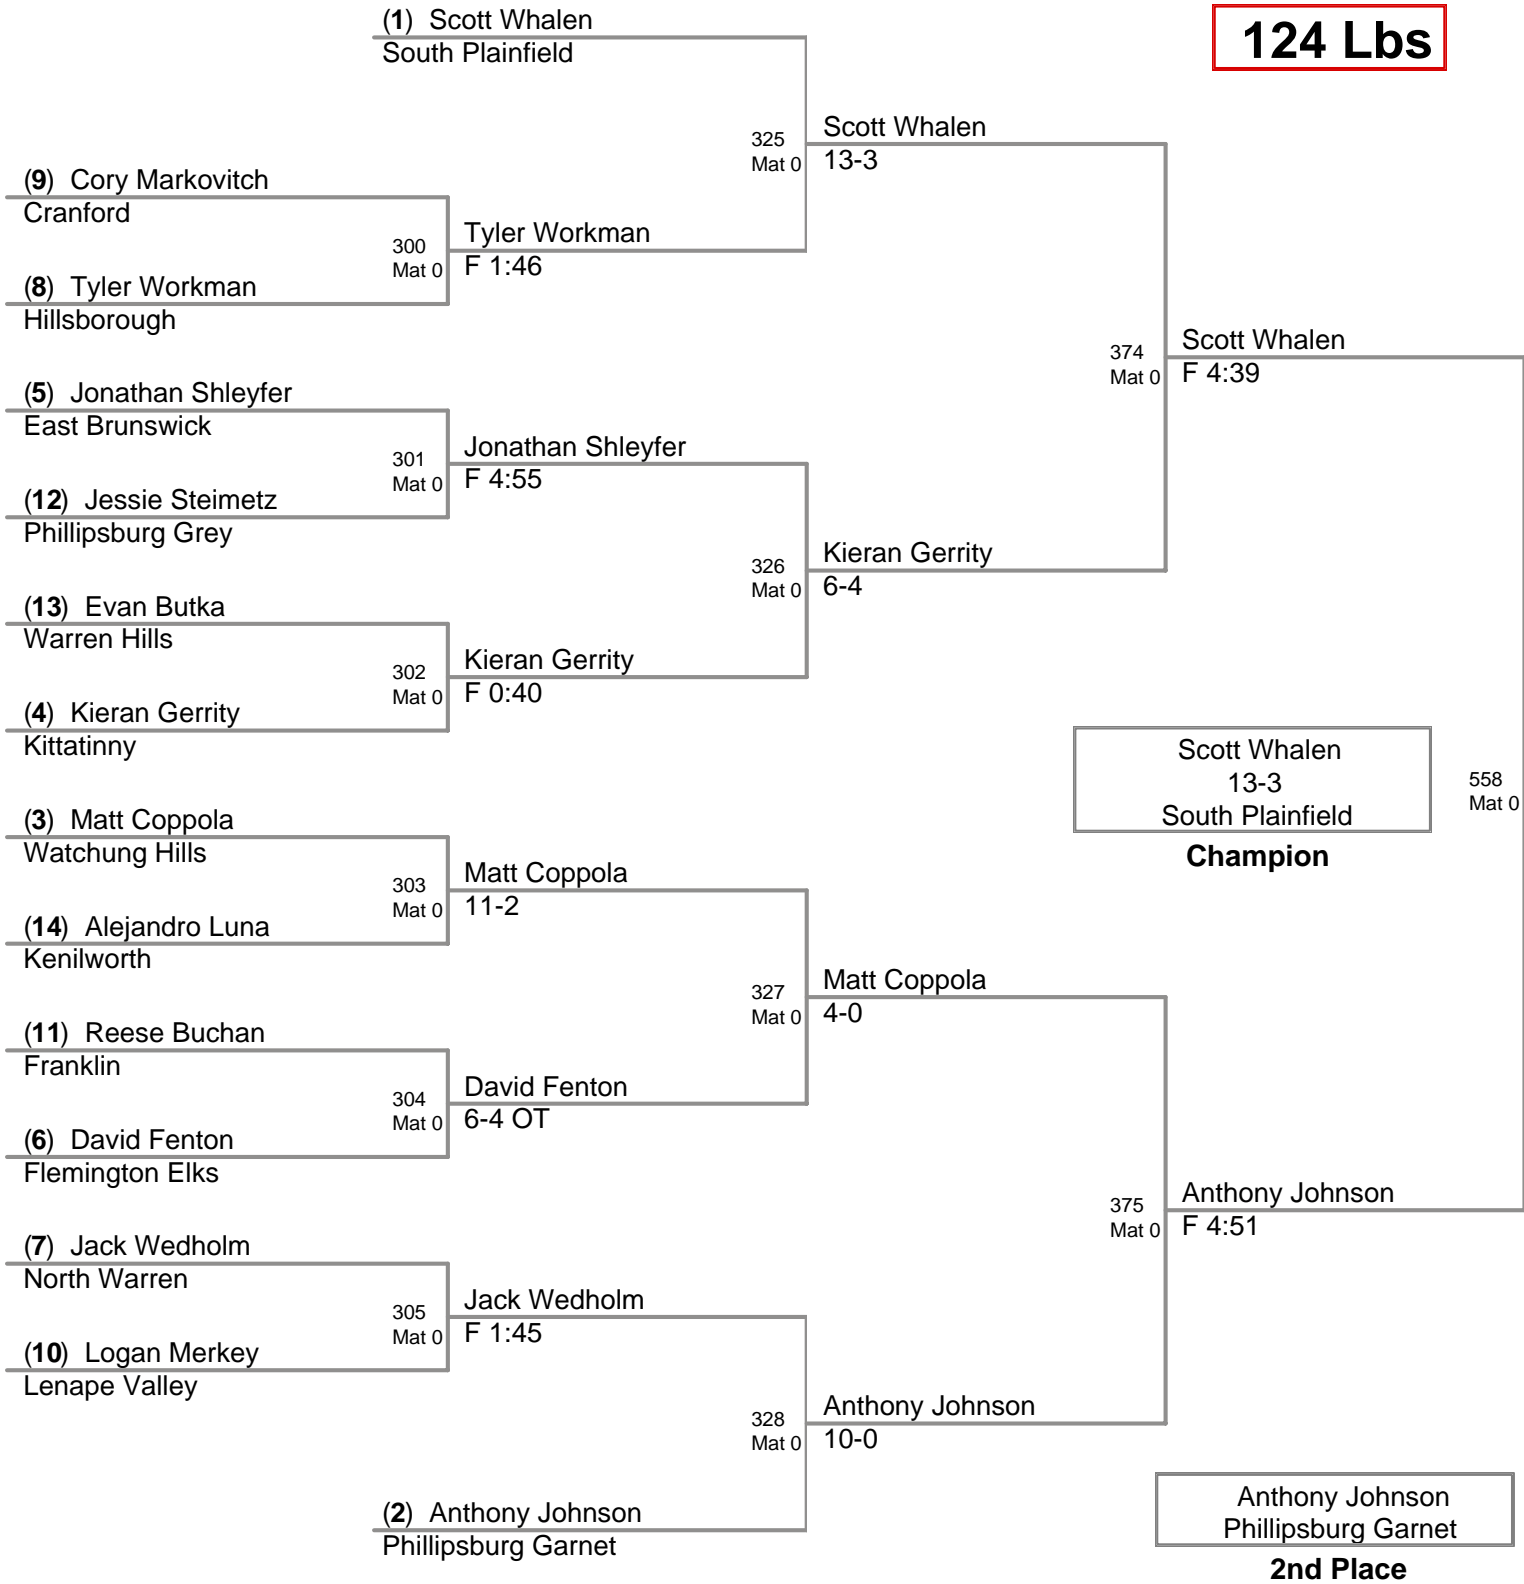

2009 NJGSWL Final Exam
Championships

124 Lbs