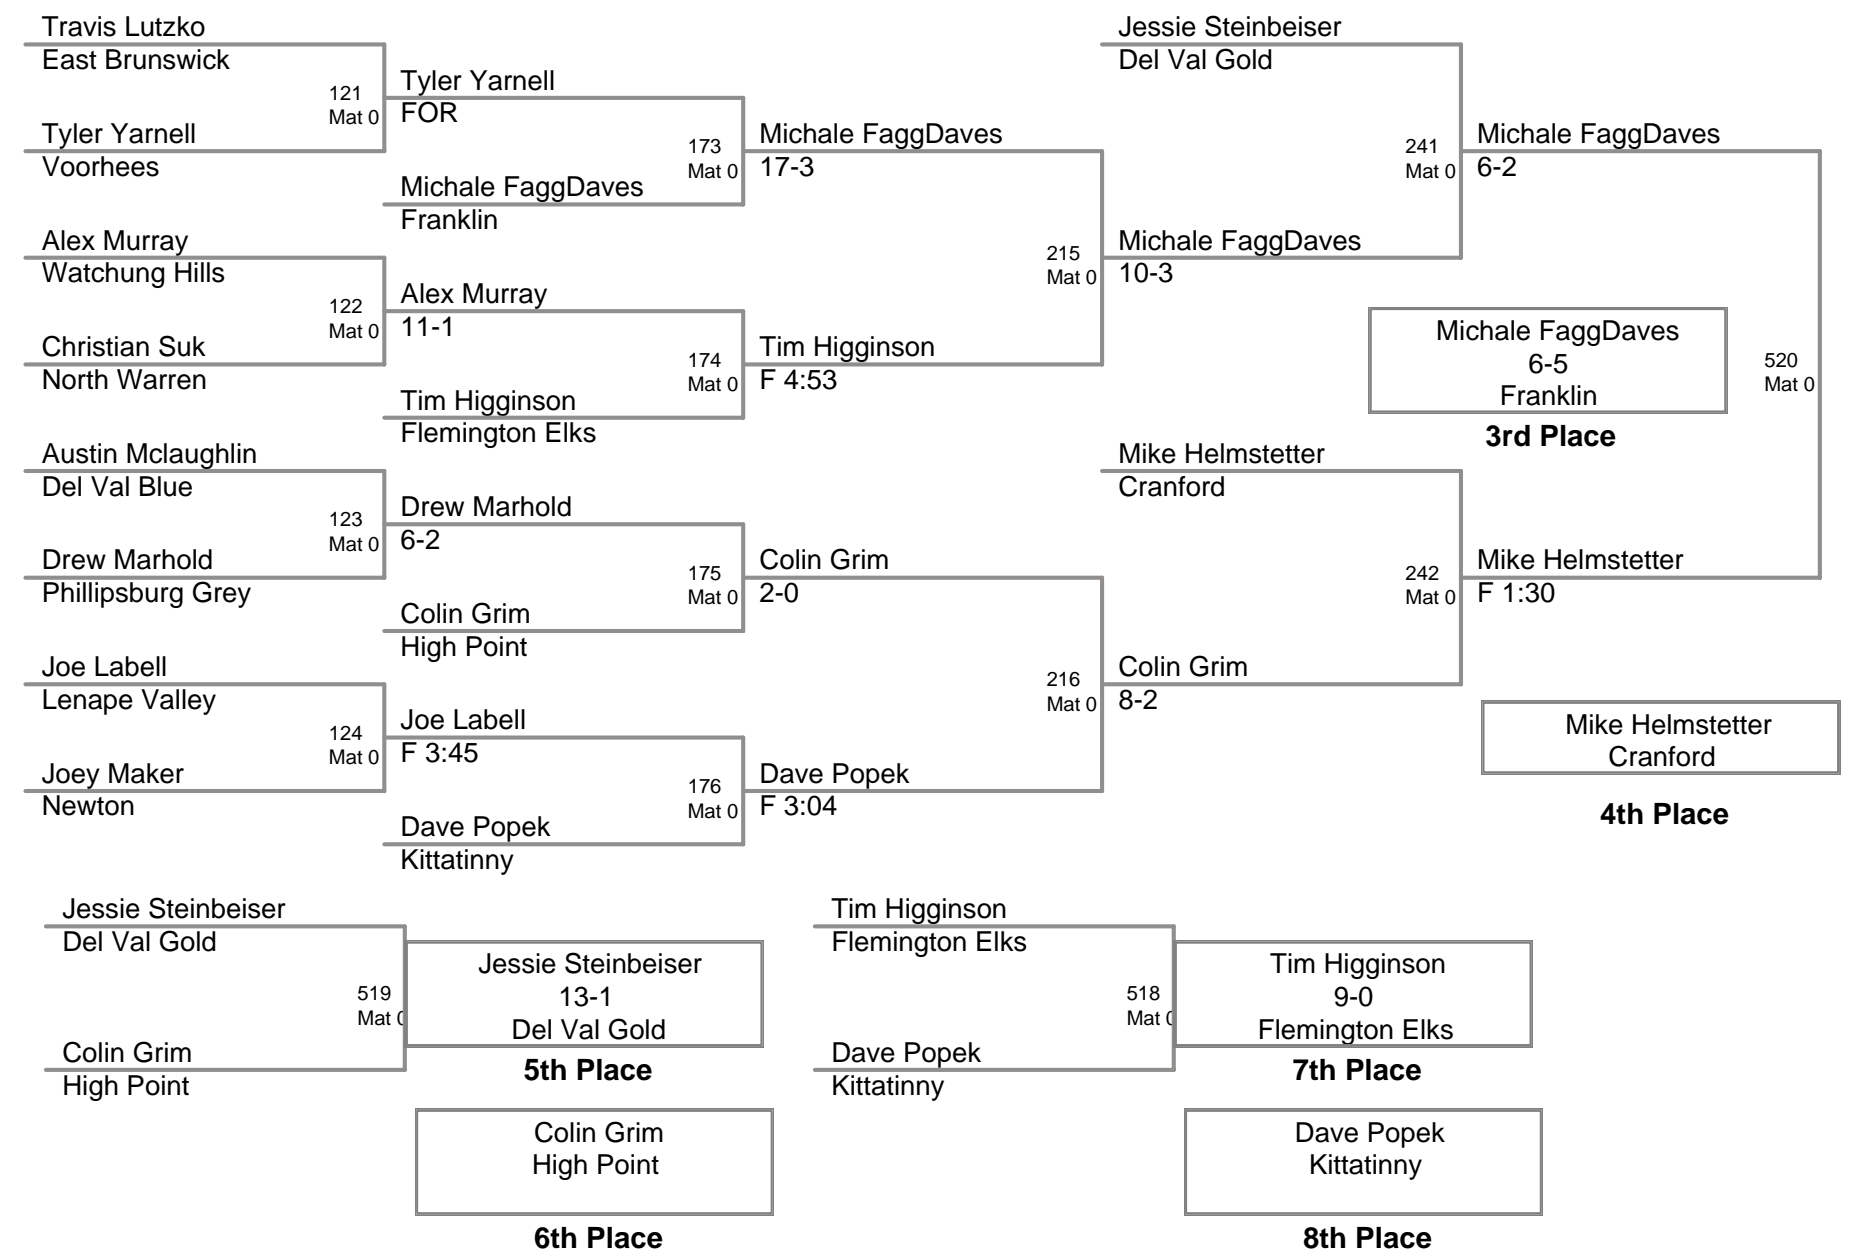

2009 NJGSWL Final Exam
Championships

100 Lbs