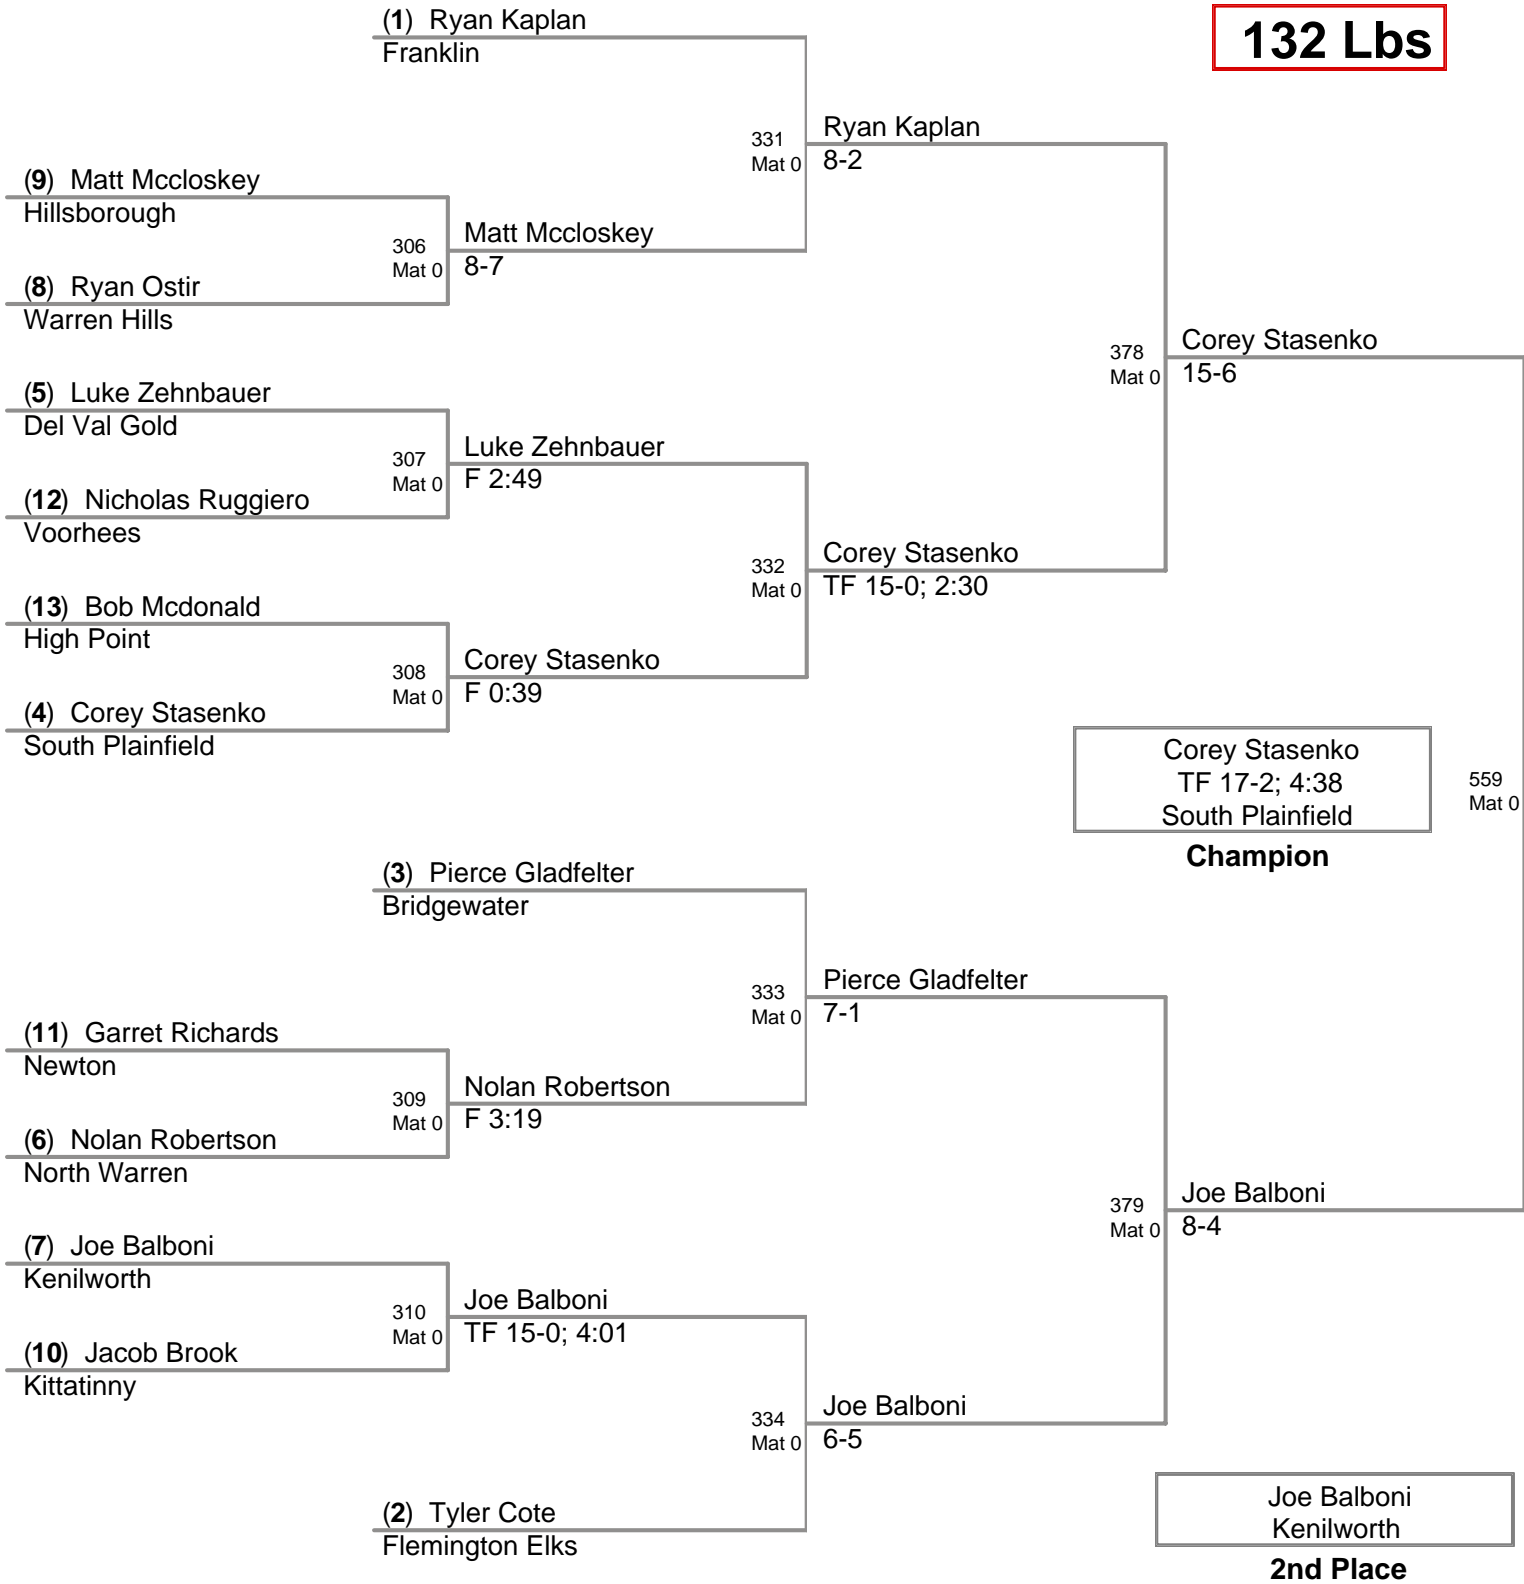

2009 NJGSWL Final Exam
Championships

132 Lbs