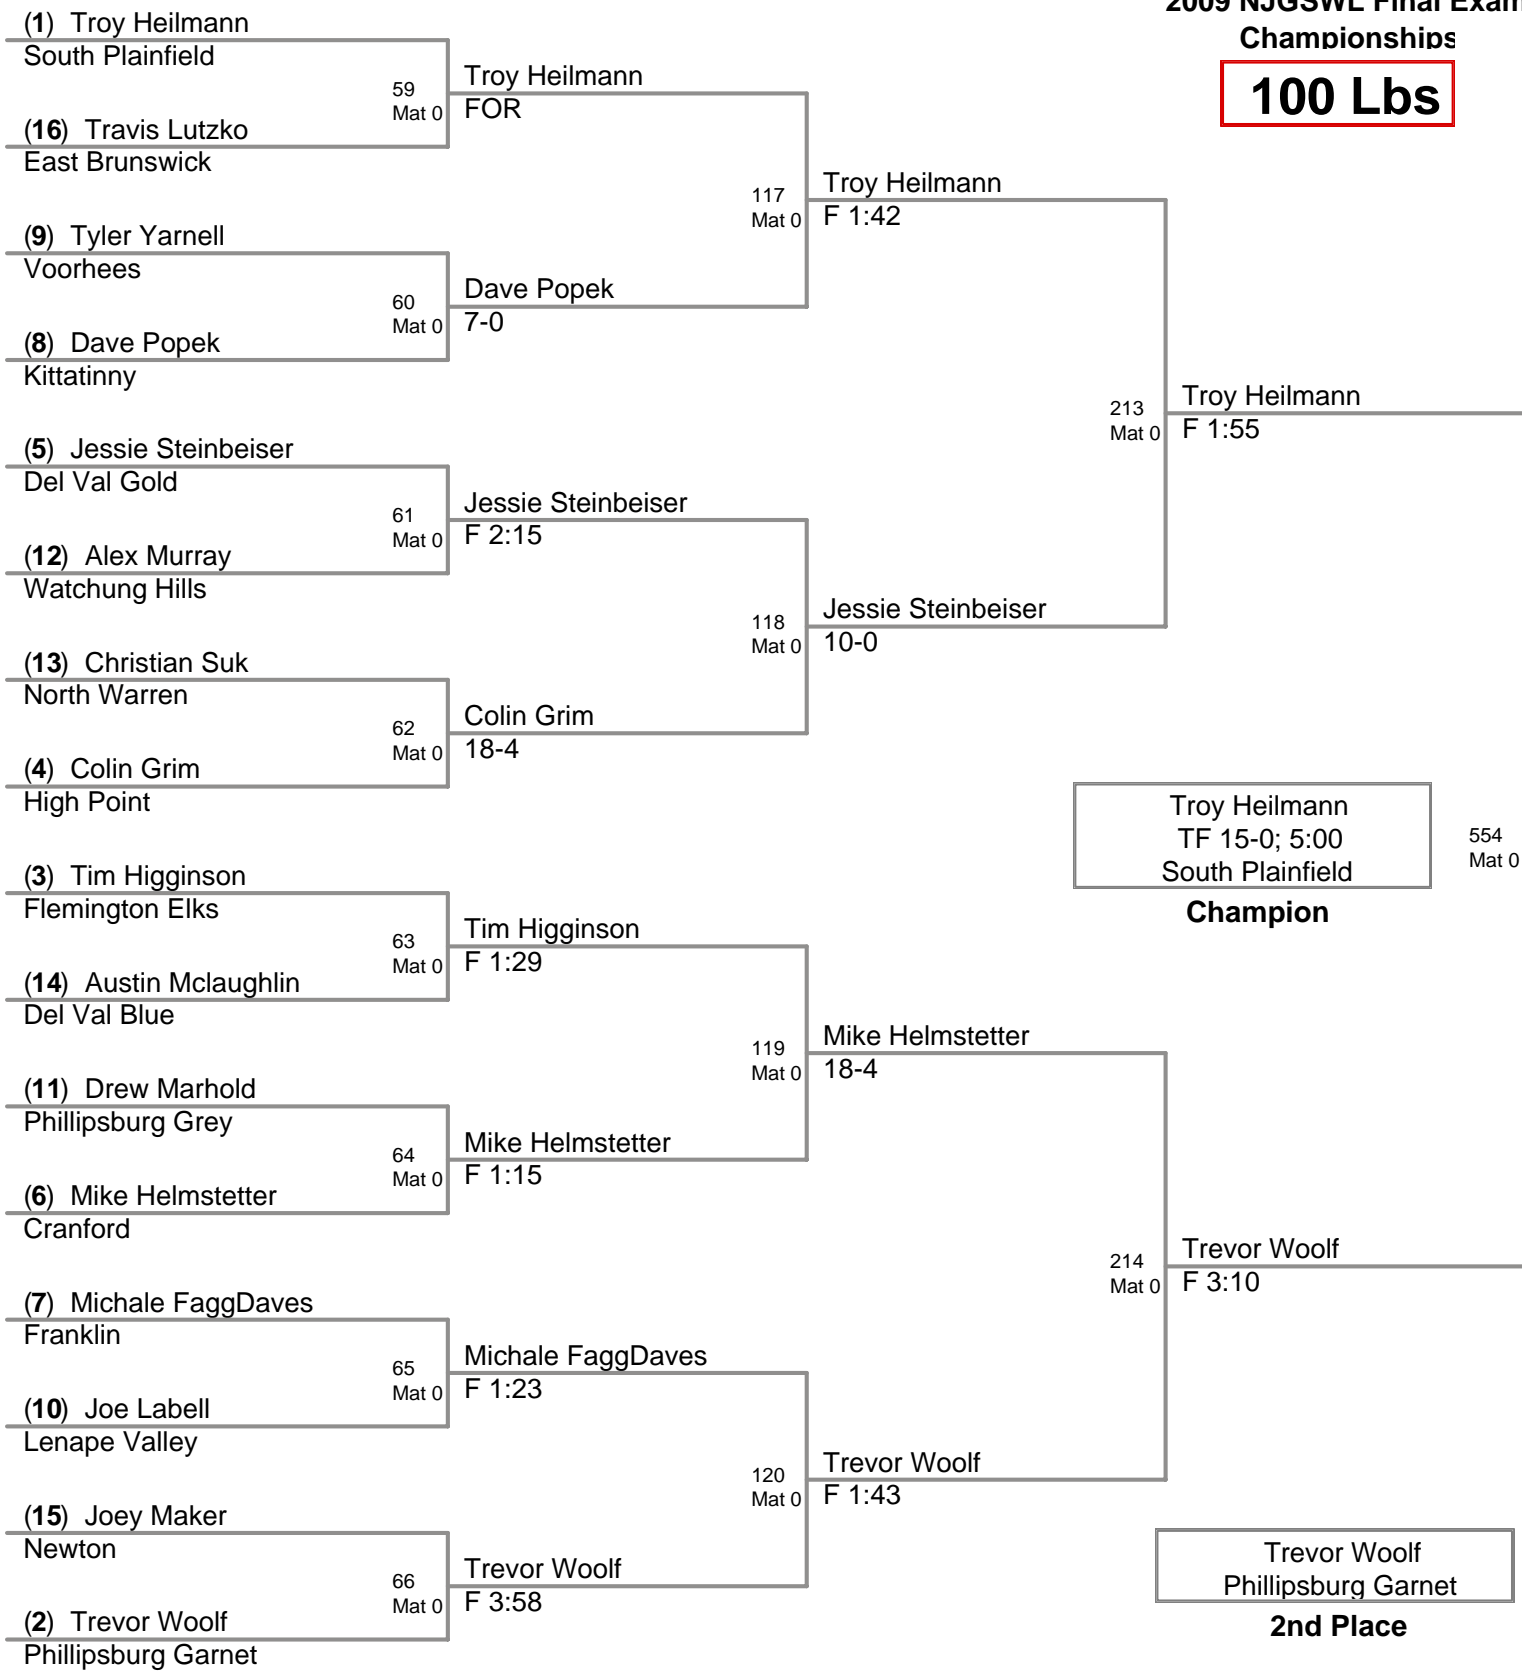

2009 NJGSWL Final Exam
Championships

100 Lbs