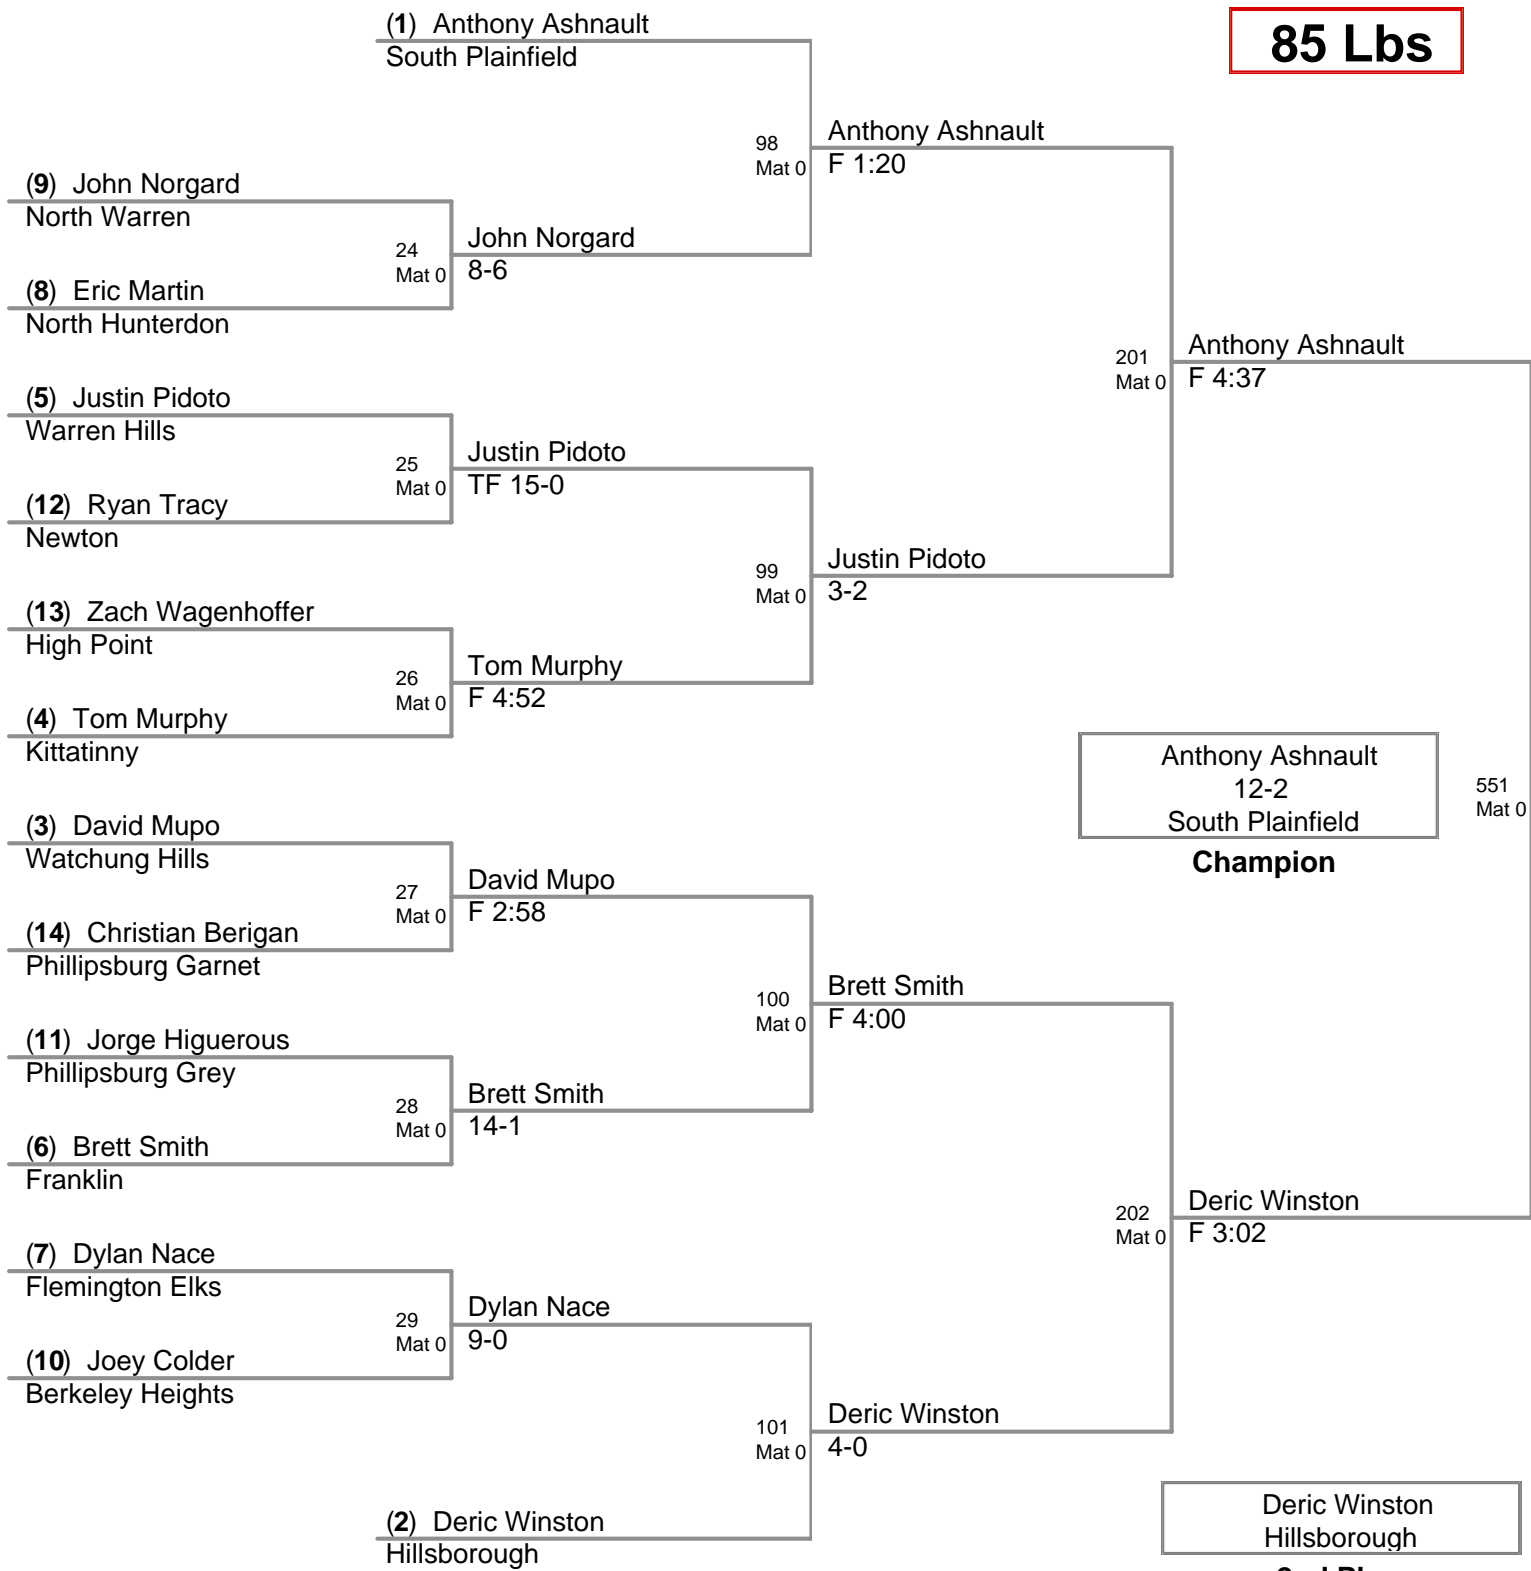

2009 NJGSWL Final Exam
Championships

85 Lbs