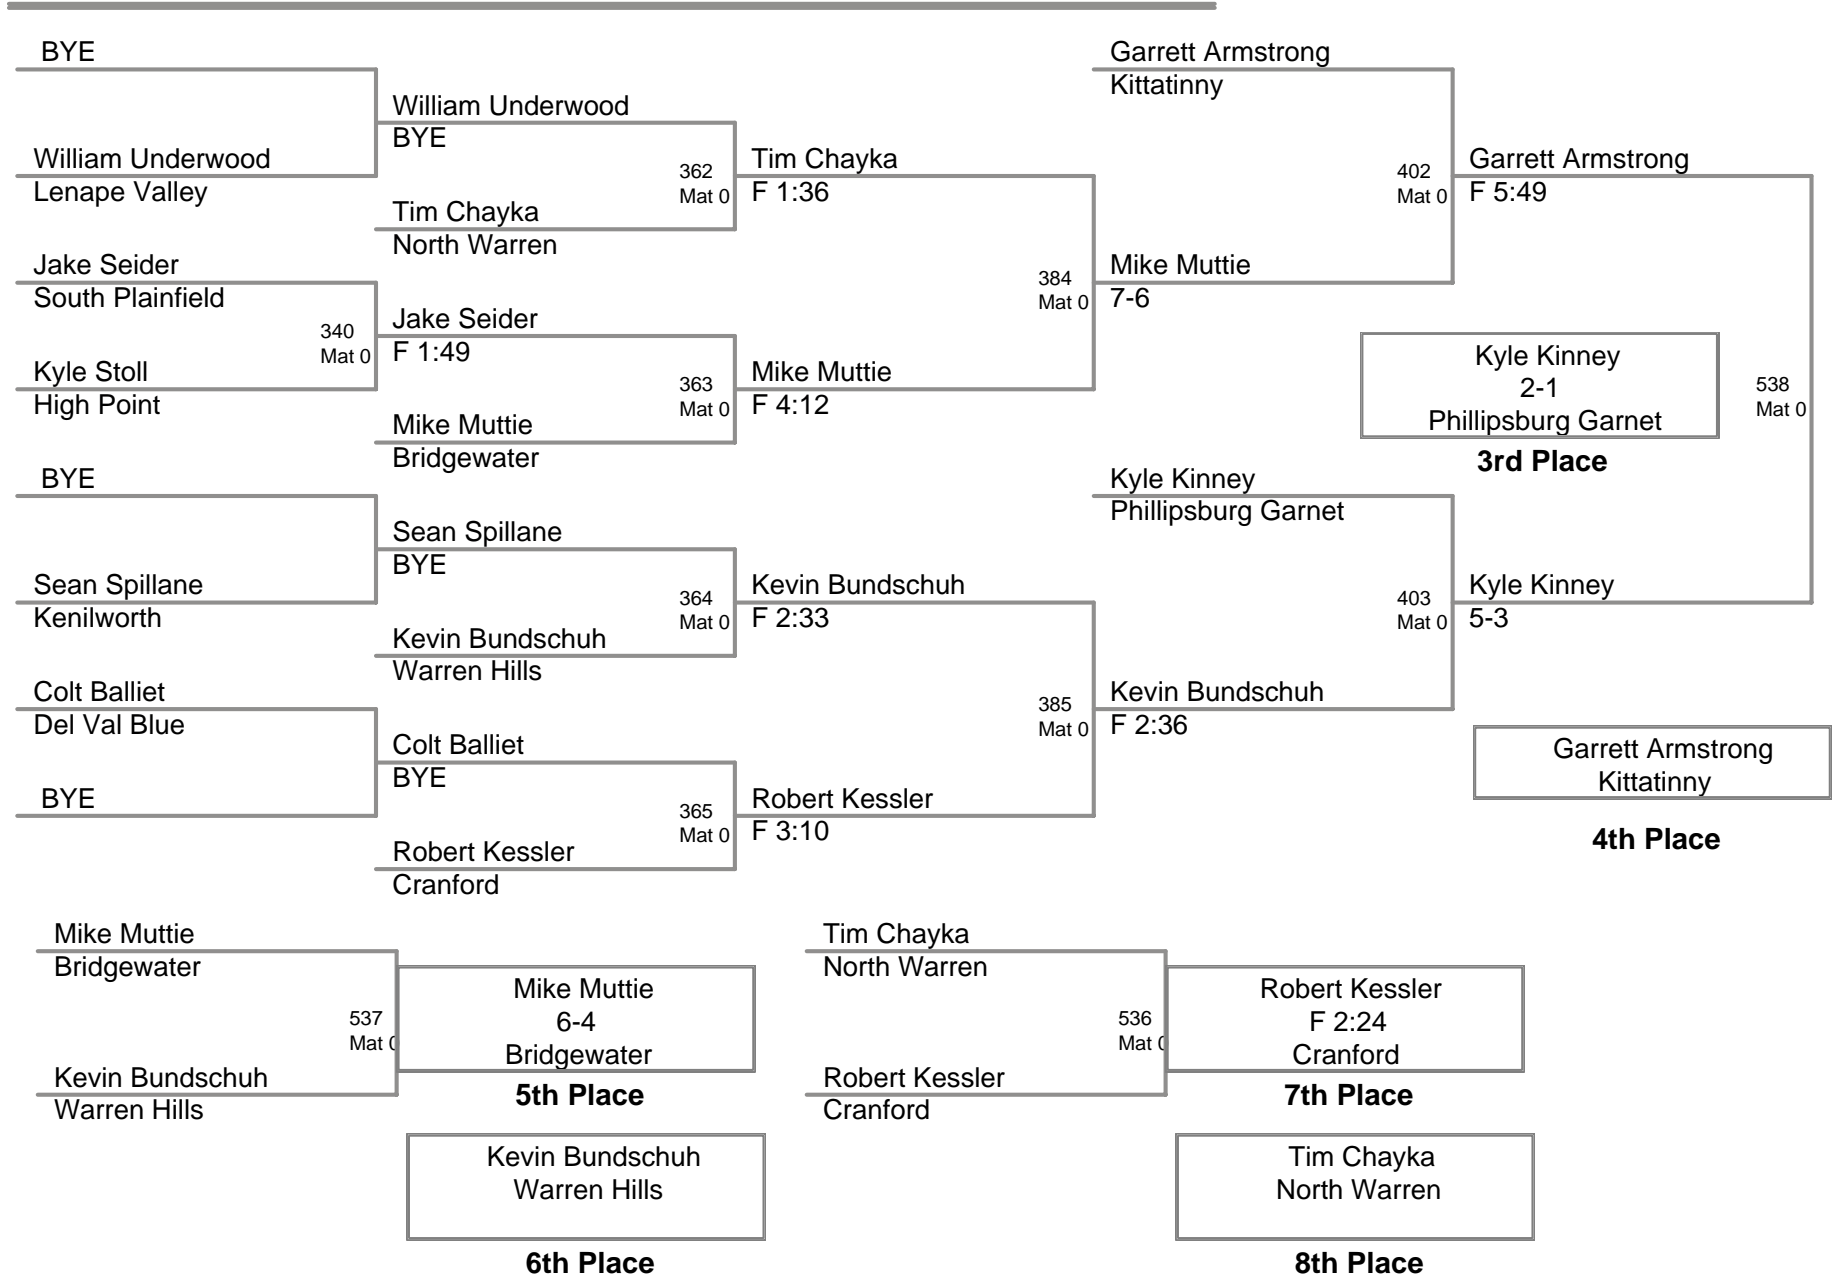

2009 NJGSWL Final Exam
Championships

140 Lbs