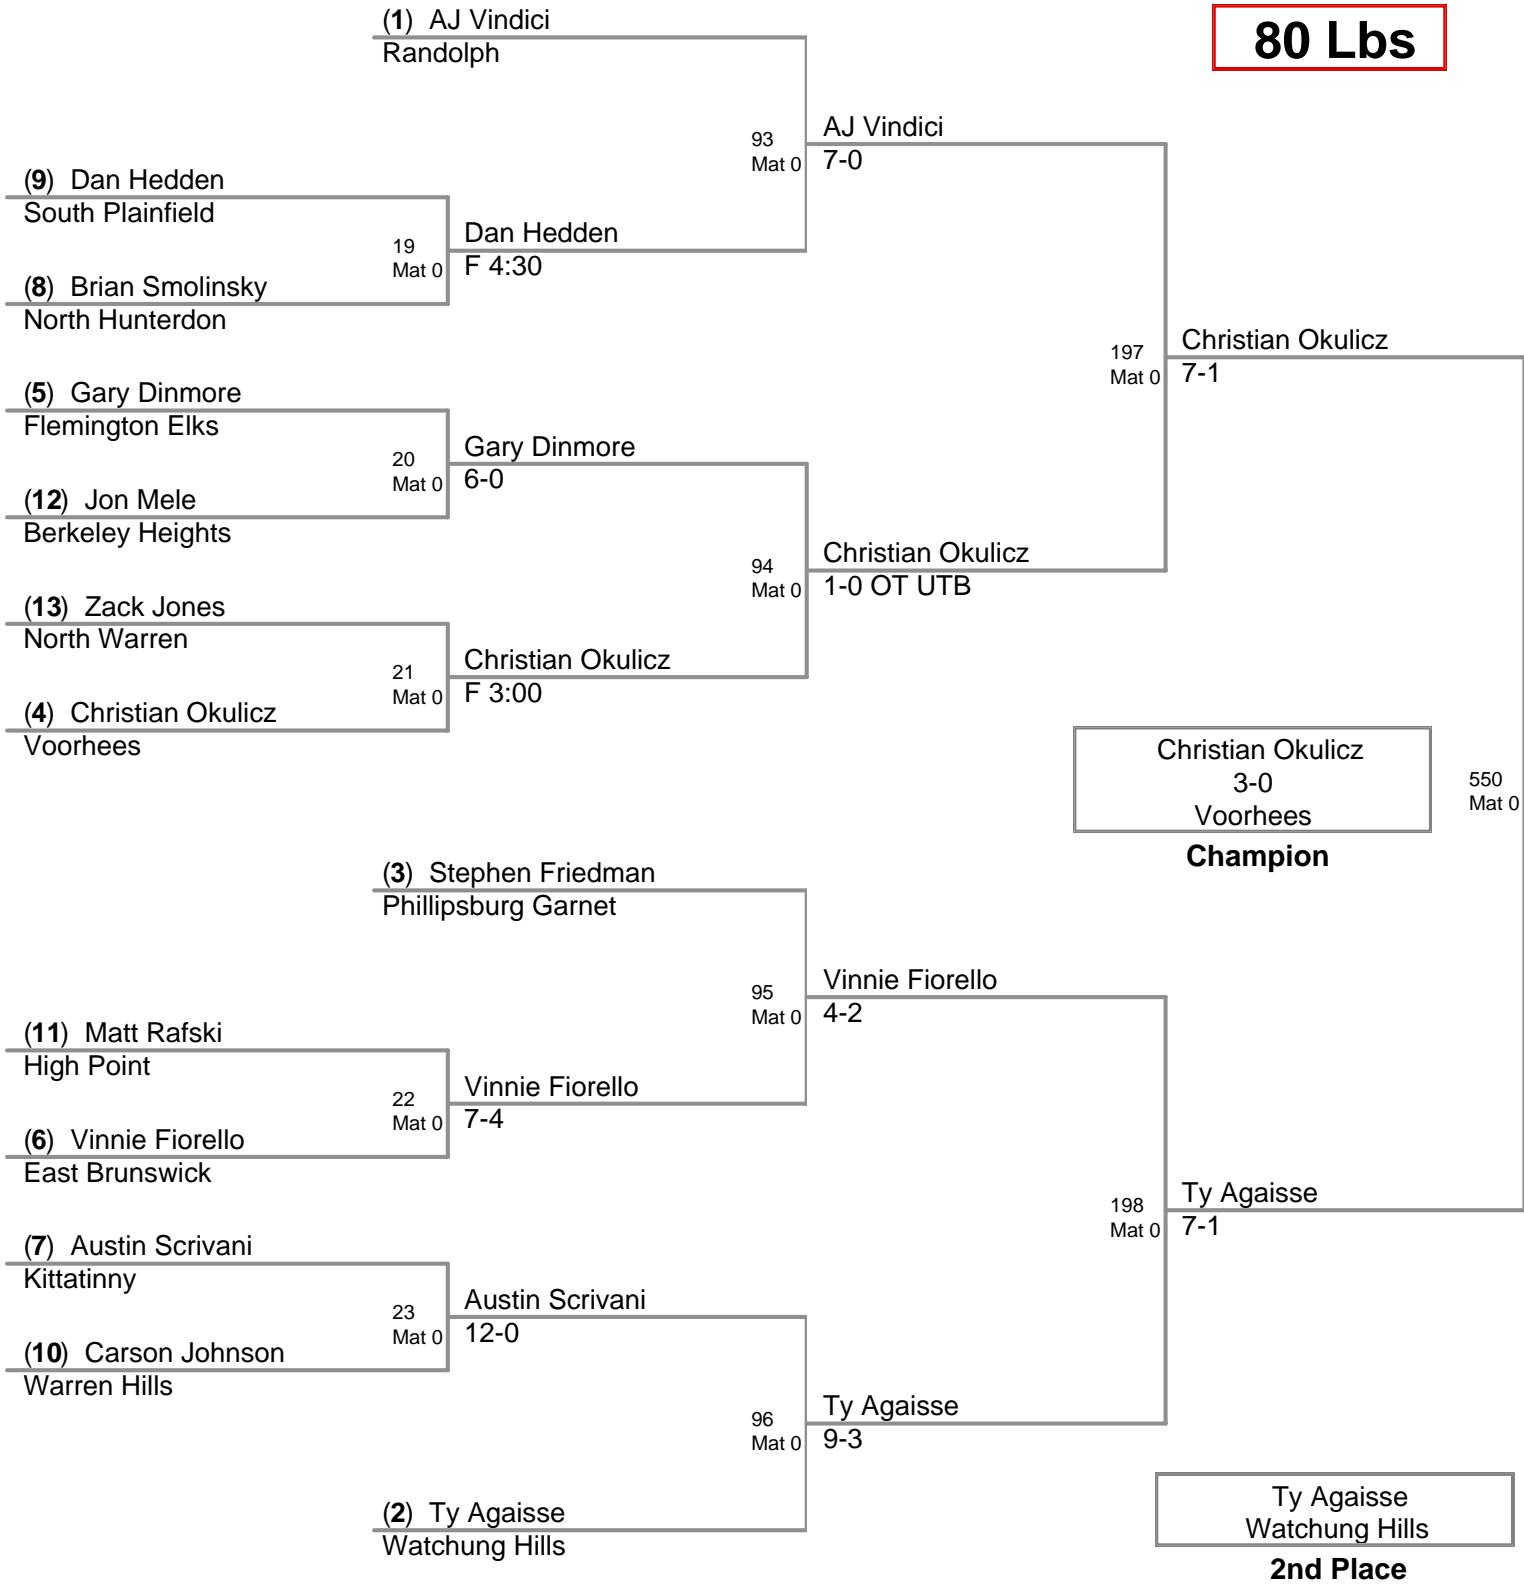

2009 NJGSWL Final Exam
Championships

80 Lbs