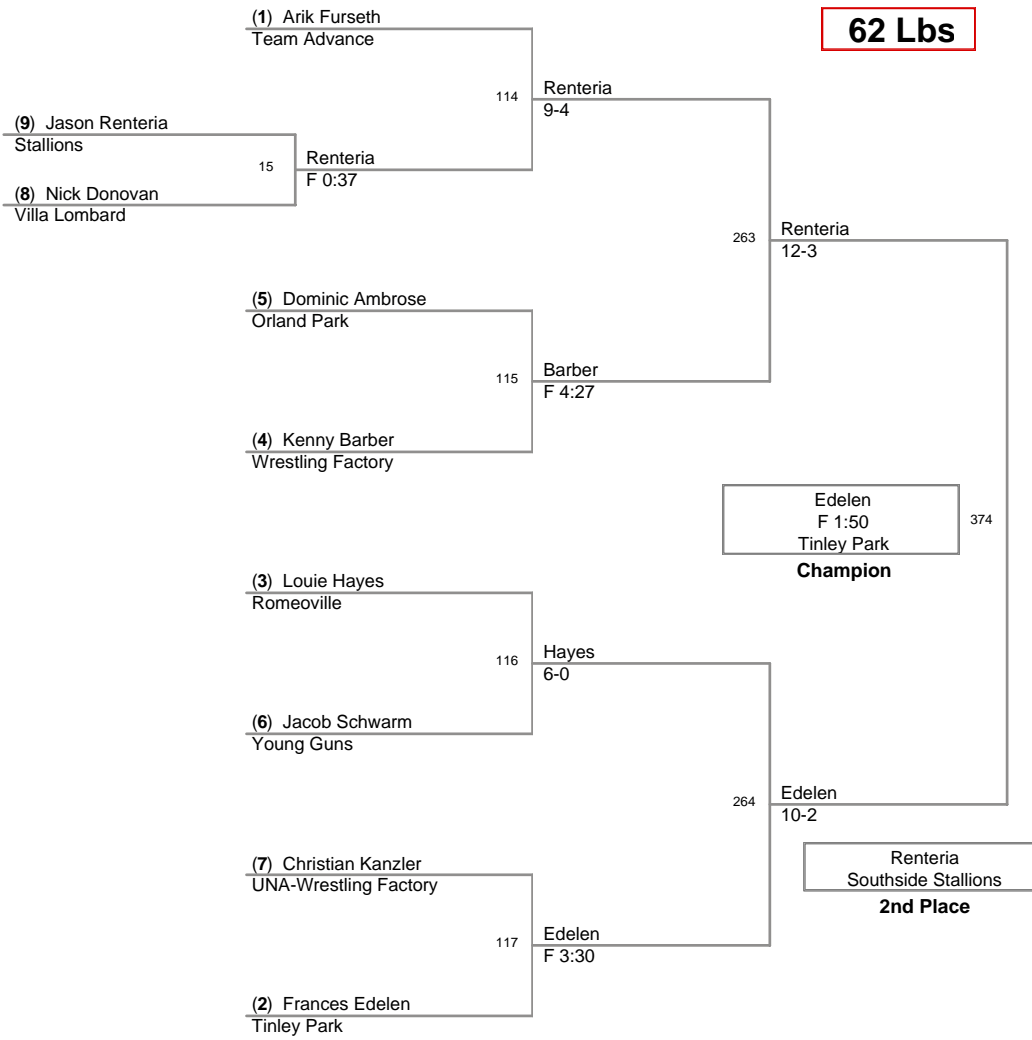

2009 Midwest Classic

62 Lbs