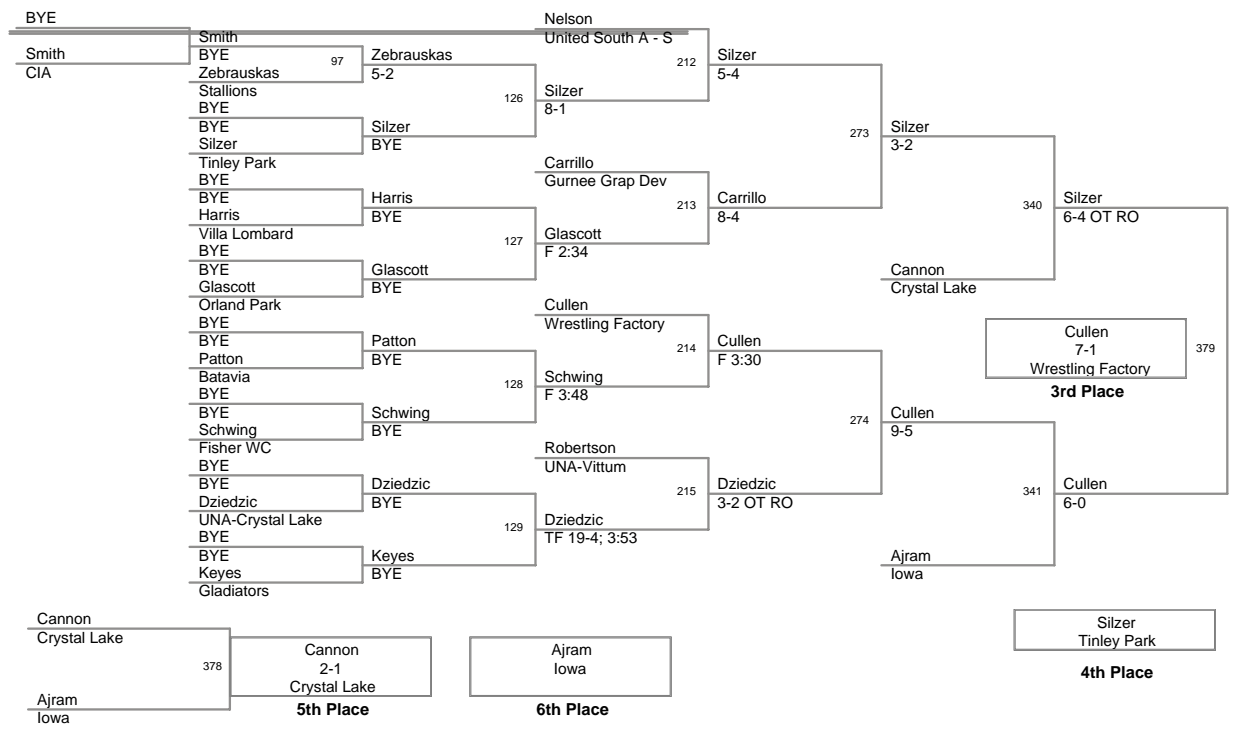

Gigliotti  
Orland Park

**6th Place**

2009 Midwest Classic

**62 Lbs**

2009 Midwest Classic

**66 Lbs**

**70 Lbs**

2009 Midwest Classic