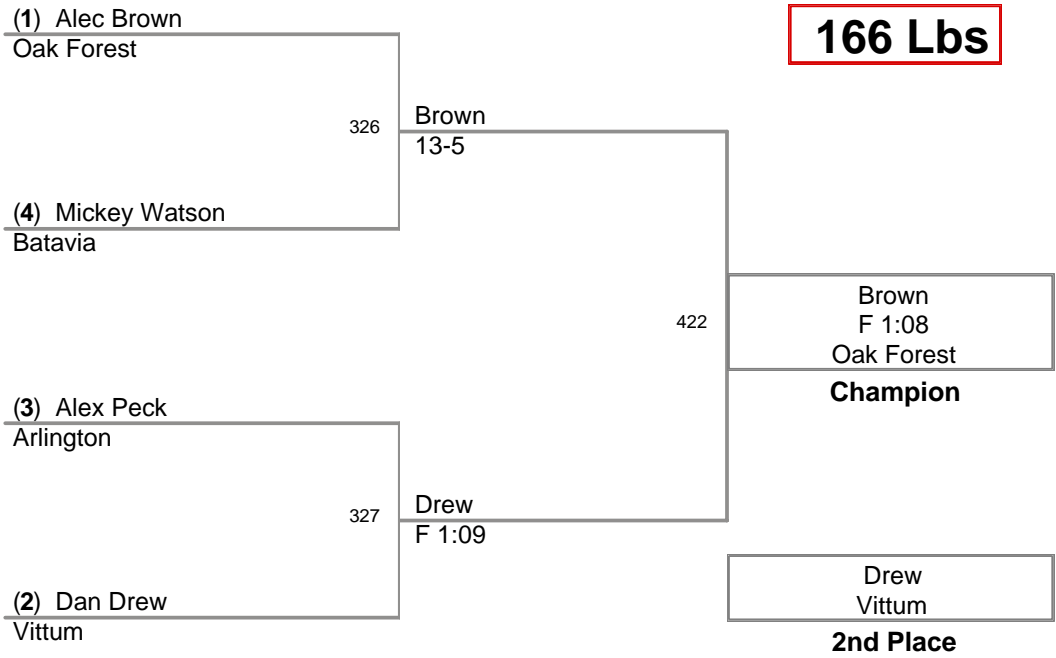

2009 Midwest Classic

166 Lbs