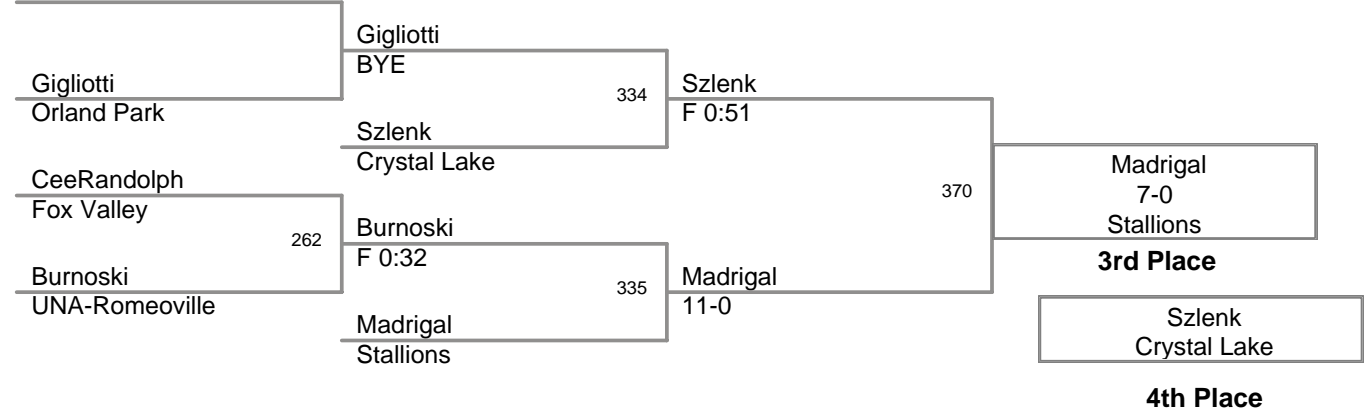

2009 Midwest Classic

58 Lbs

BYE

Gigliotti
Orland Park

Burnoski
UNA-Romeoville

369

Burnoski
F 0:49
UNA-Romeoville

5th Place

Gigliotti
Orland Park

6th Place