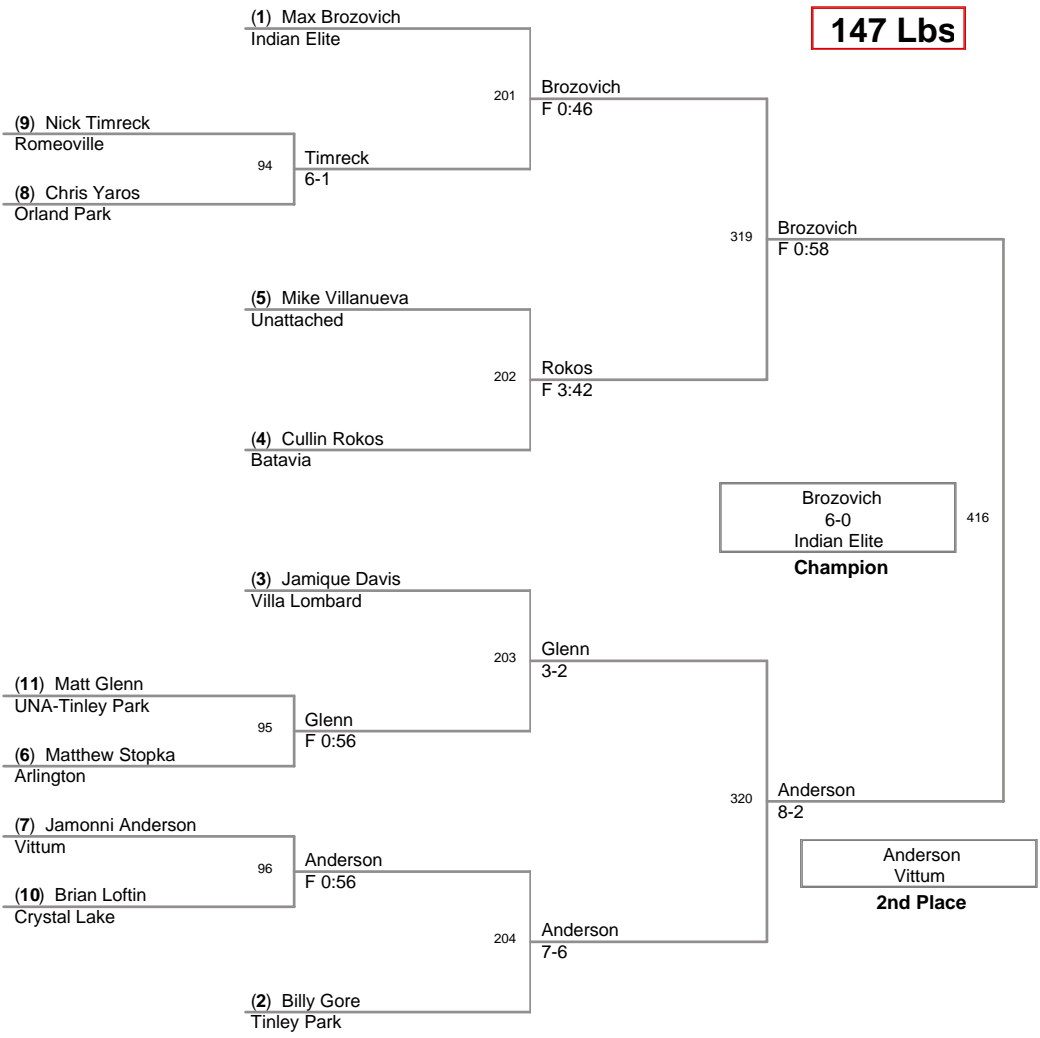

**130 Lbs**

2009 Midwest Classic

**138 Lbs**

2009 Midwest Classic

**147 Lbs**

2009 Midwest Classic

**156 Lbs**

2009 Midwest Classic