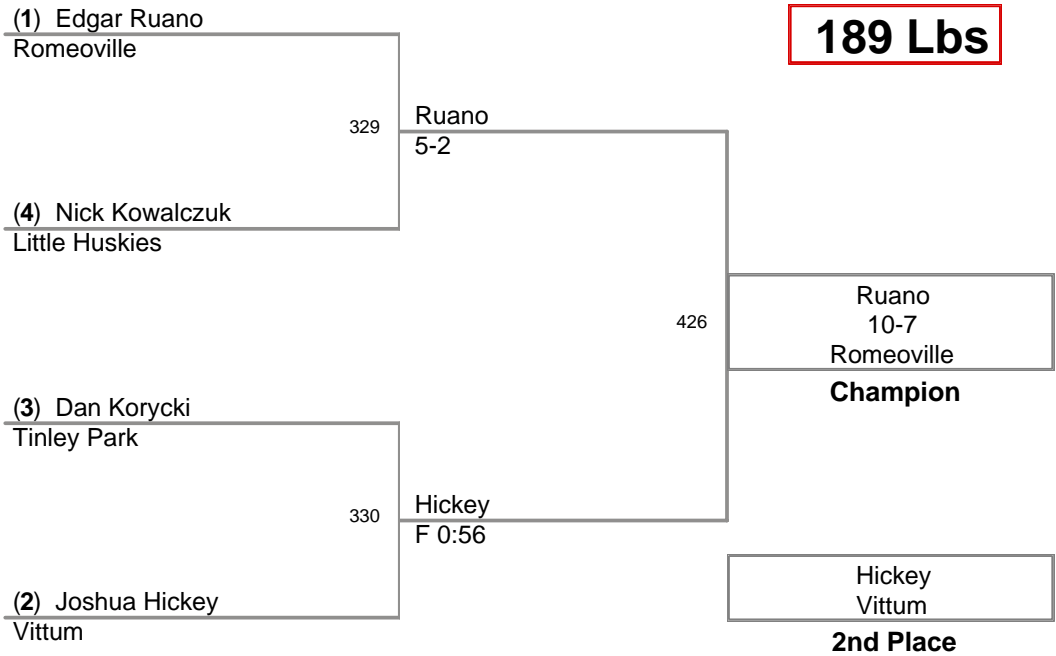

**166 Lbs**

2009 Midwest Classic

**177 Lbs**

2009 Midwest Classic

**189 Lbs**

2009 Midwest Classic

**215 Lbs**

2009 Midwest Classic