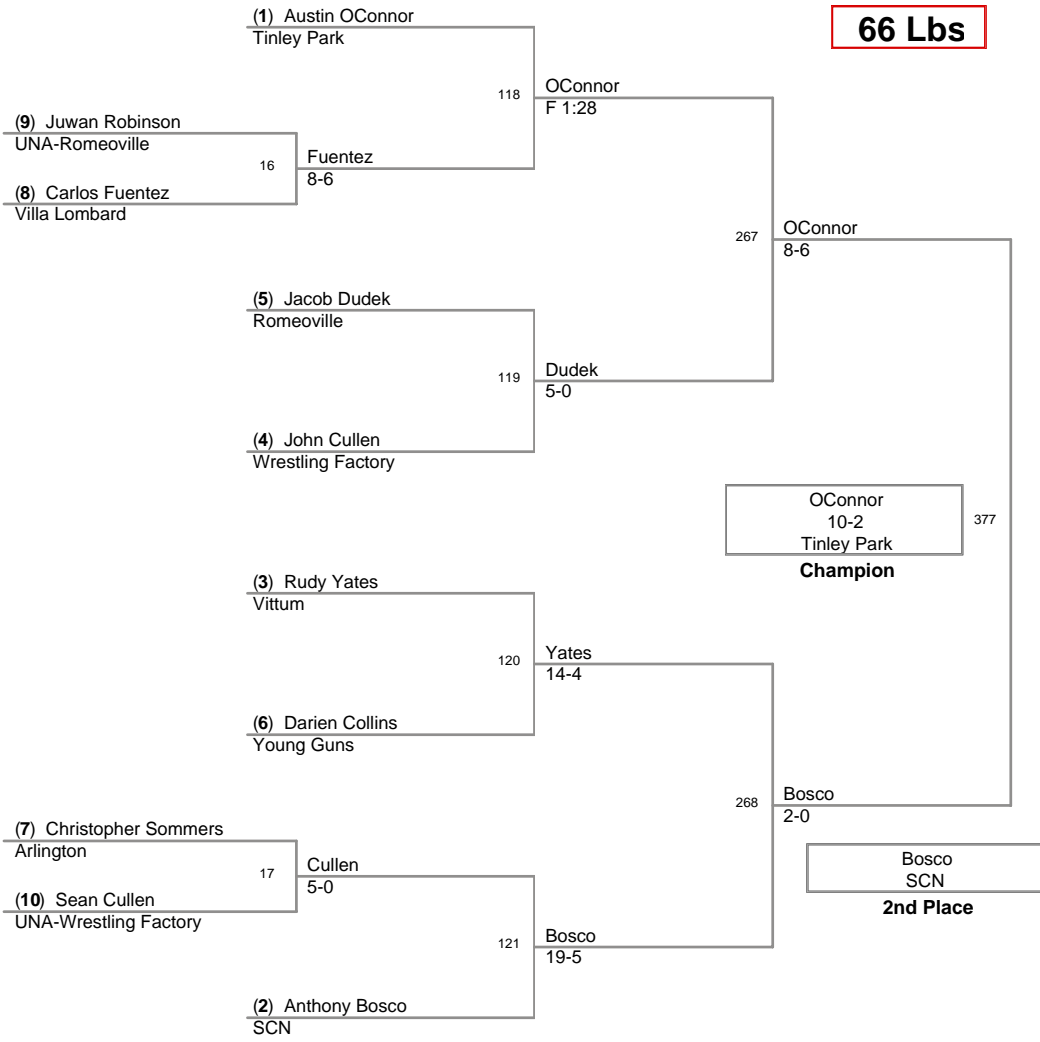

Gigliotti  
Orland Park

**6th Place**

2009 Midwest Classic

**62 Lbs**

2009 Midwest Classic

**66 Lbs**

**70 Lbs**

2009 Midwest Classic

**285 Lbs**