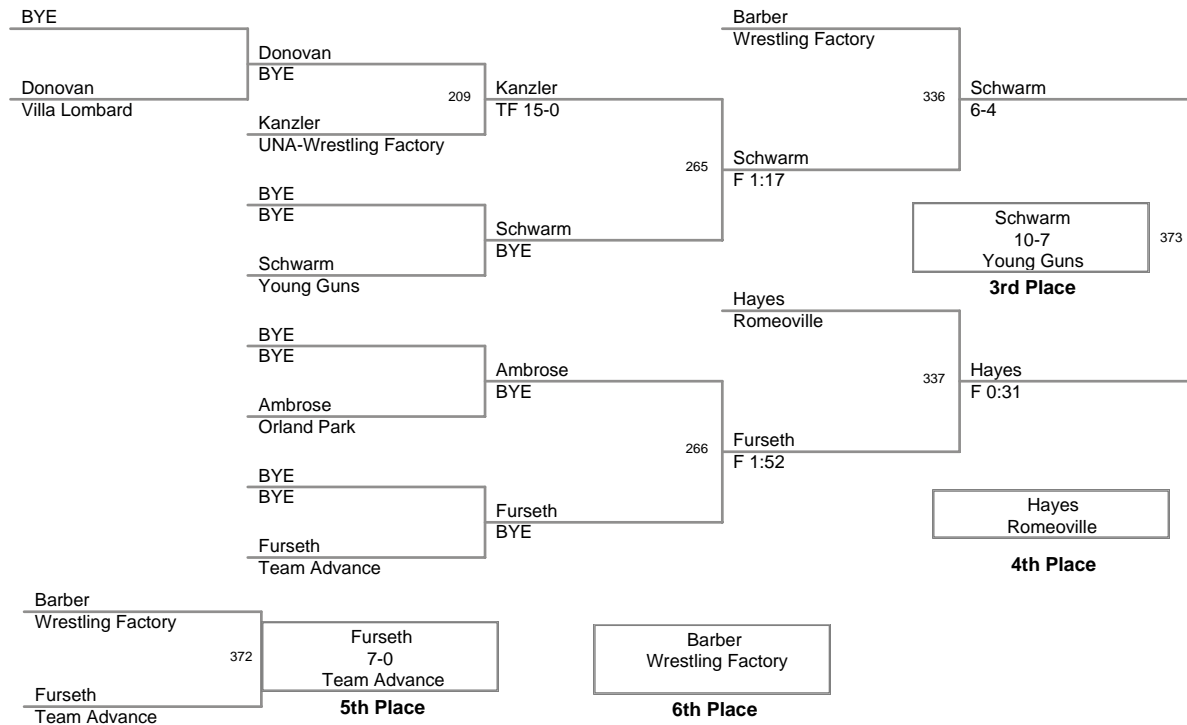

2009 Midwest Classic

62 Lbs