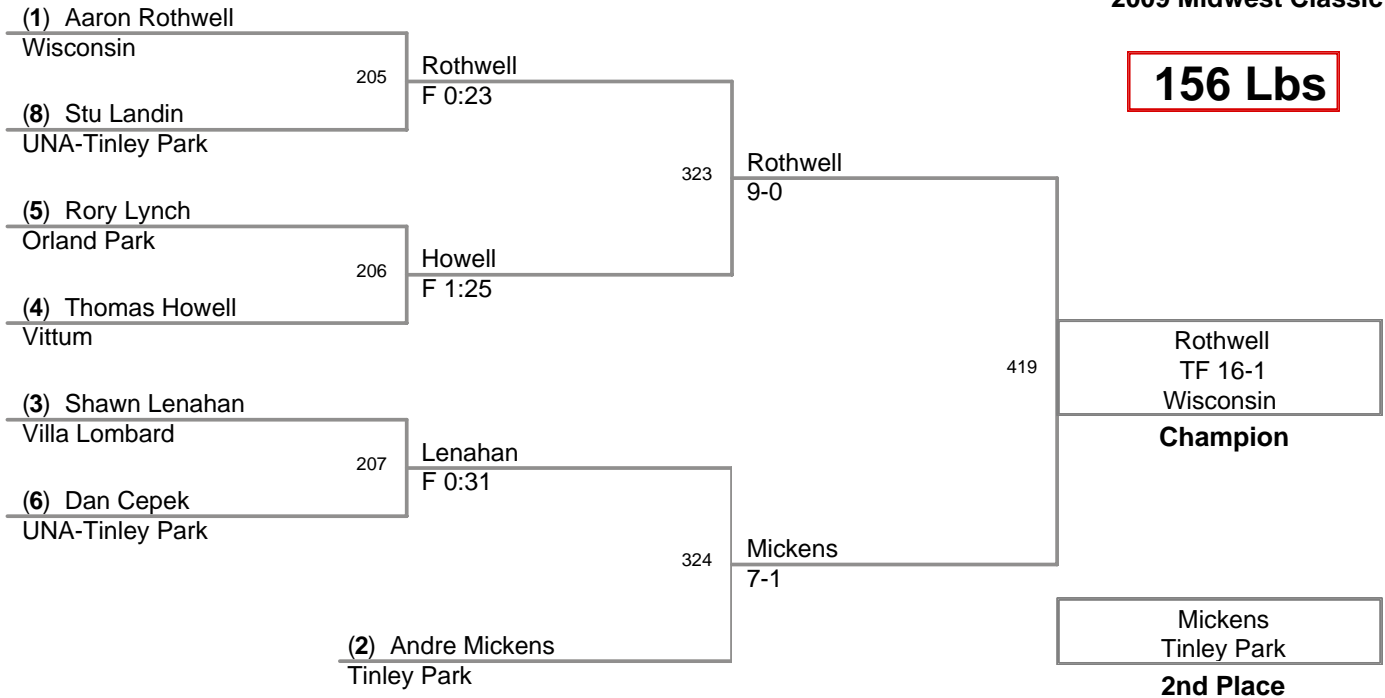

**130 Lbs**

2009 Midwest Classic

**138 Lbs**

2009 Midwest Classic

**147 Lbs**

2009 Midwest Classic

**156 Lbs**

2009 Midwest Classic