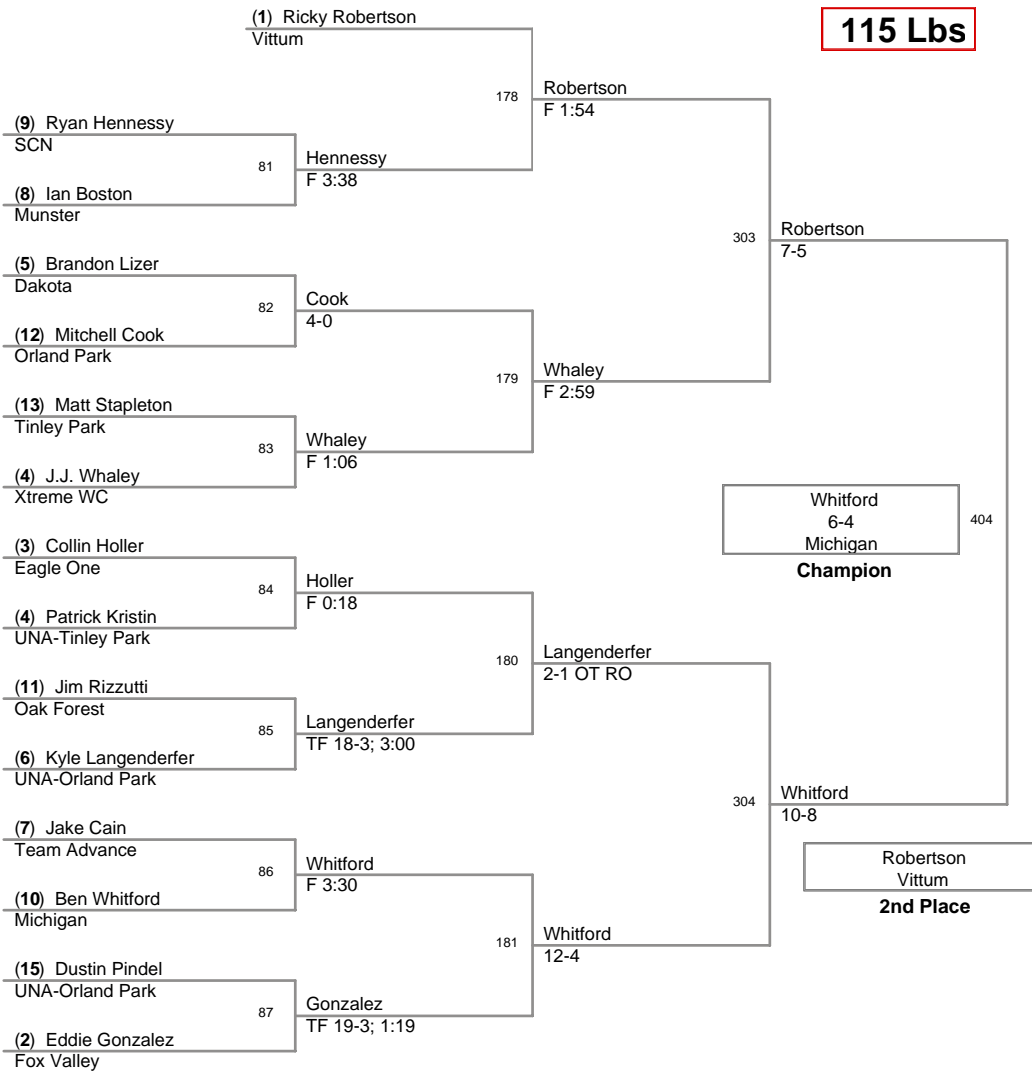

**101 Lbs**

2009 Midwest Classic

**108 Lbs**

2009 Midwest Classic

**115 Lbs**

2009 Midwest Classic

**122 Lbs**

2009 Midwest Classic