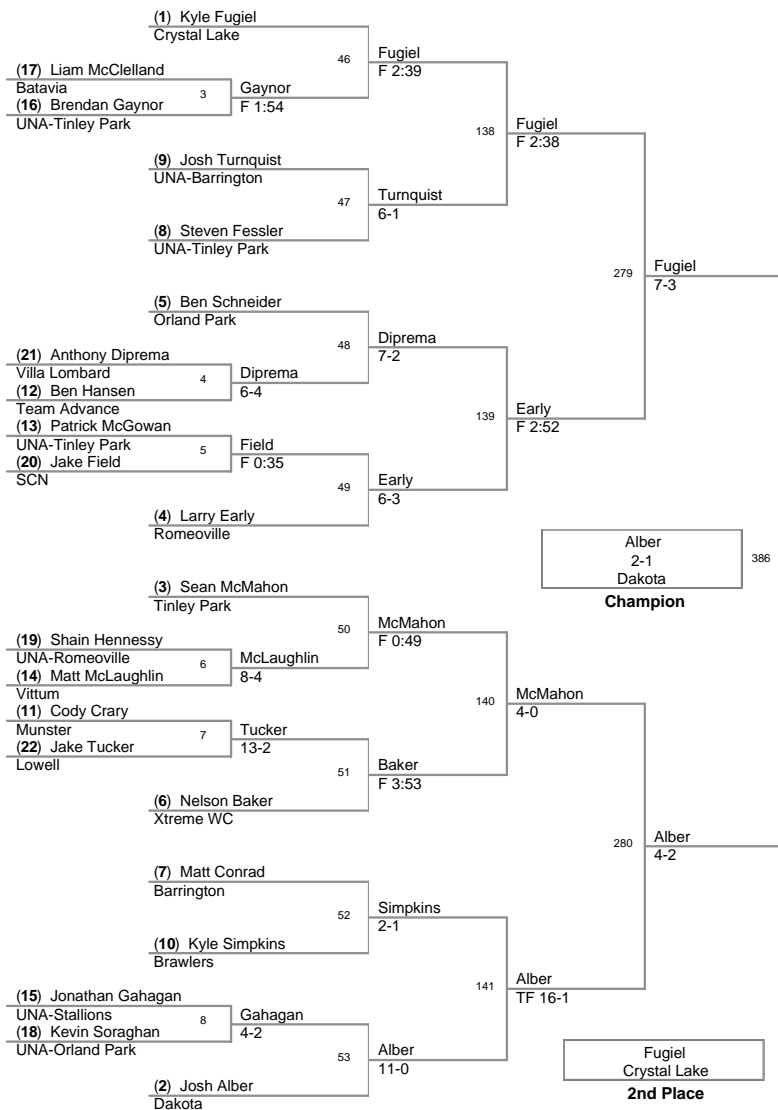

2009 Midwest Classic

79 Lbs