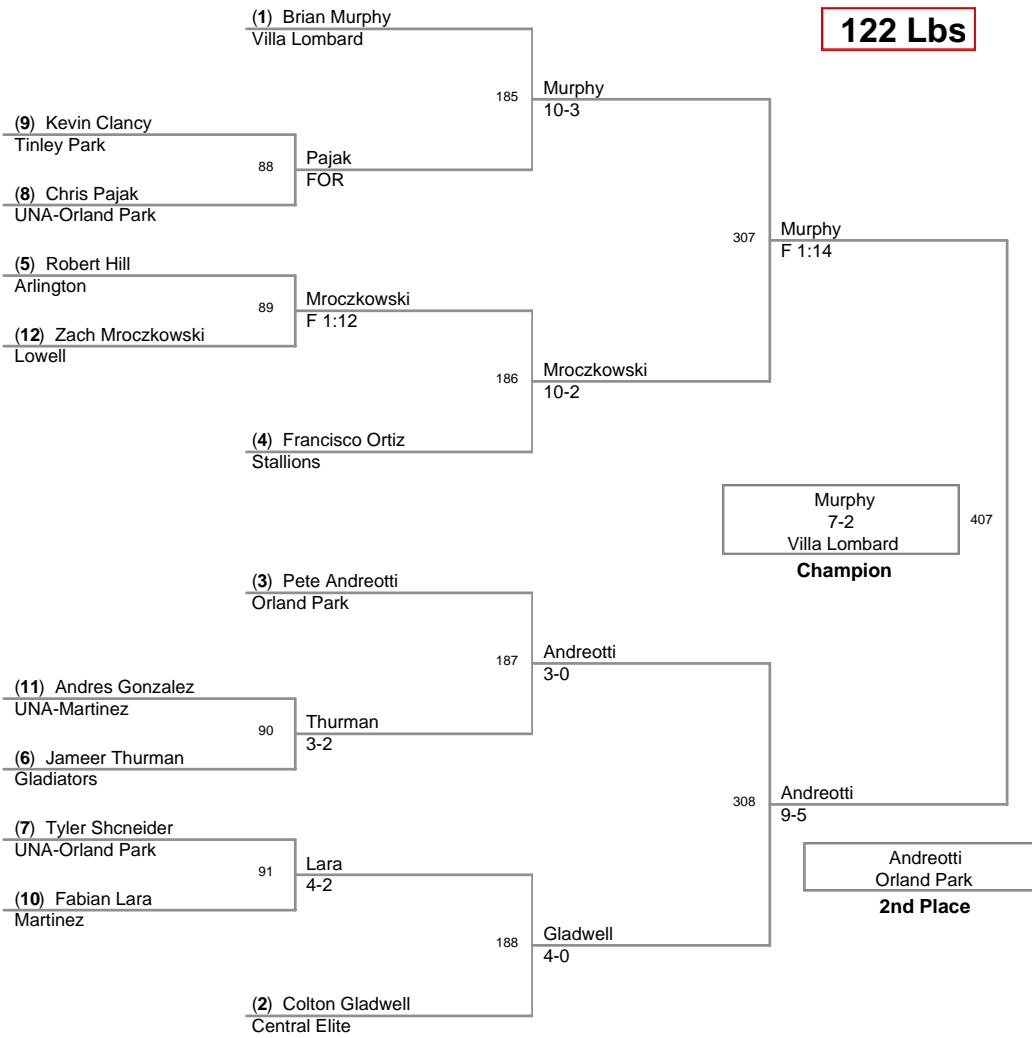

**101 Lbs**

2009 Midwest Classic

**108 Lbs**

2009 Midwest Classic

**115 Lbs**

2009 Midwest Classic

**122 Lbs**

2009 Midwest Classic