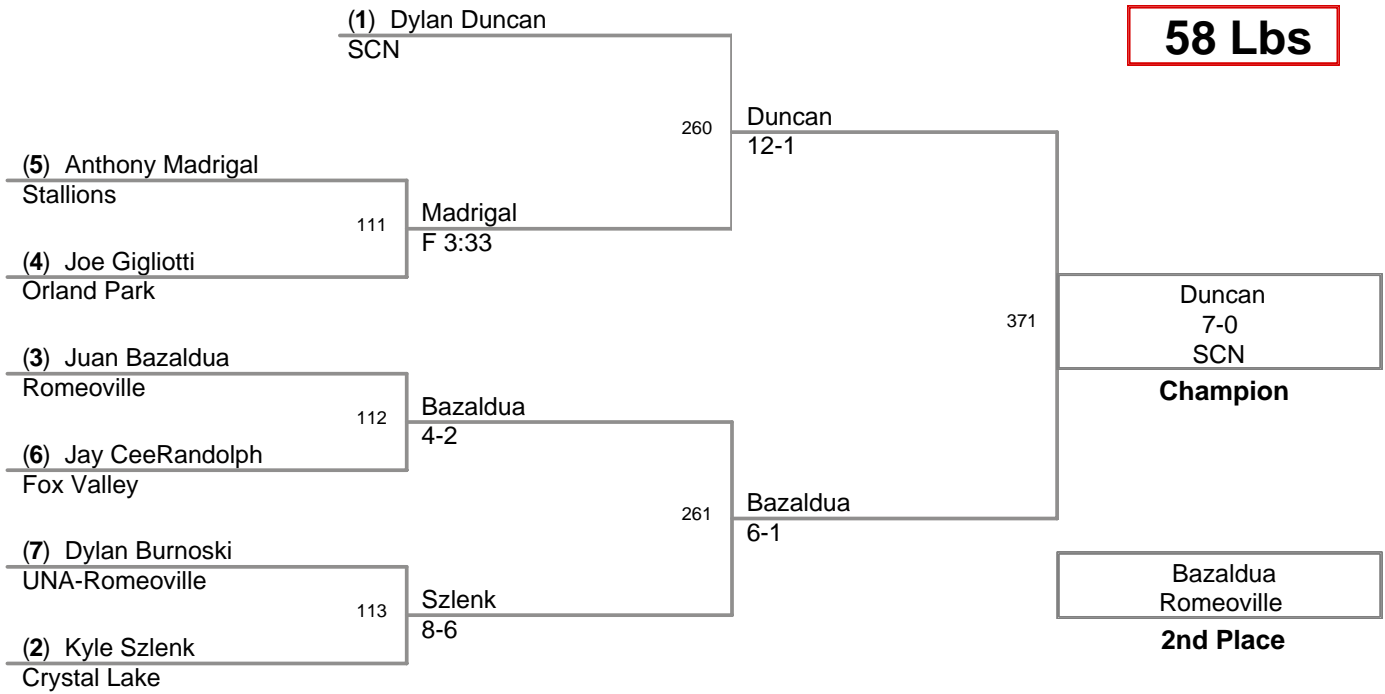

2009 Midwest Classic

58 Lbs