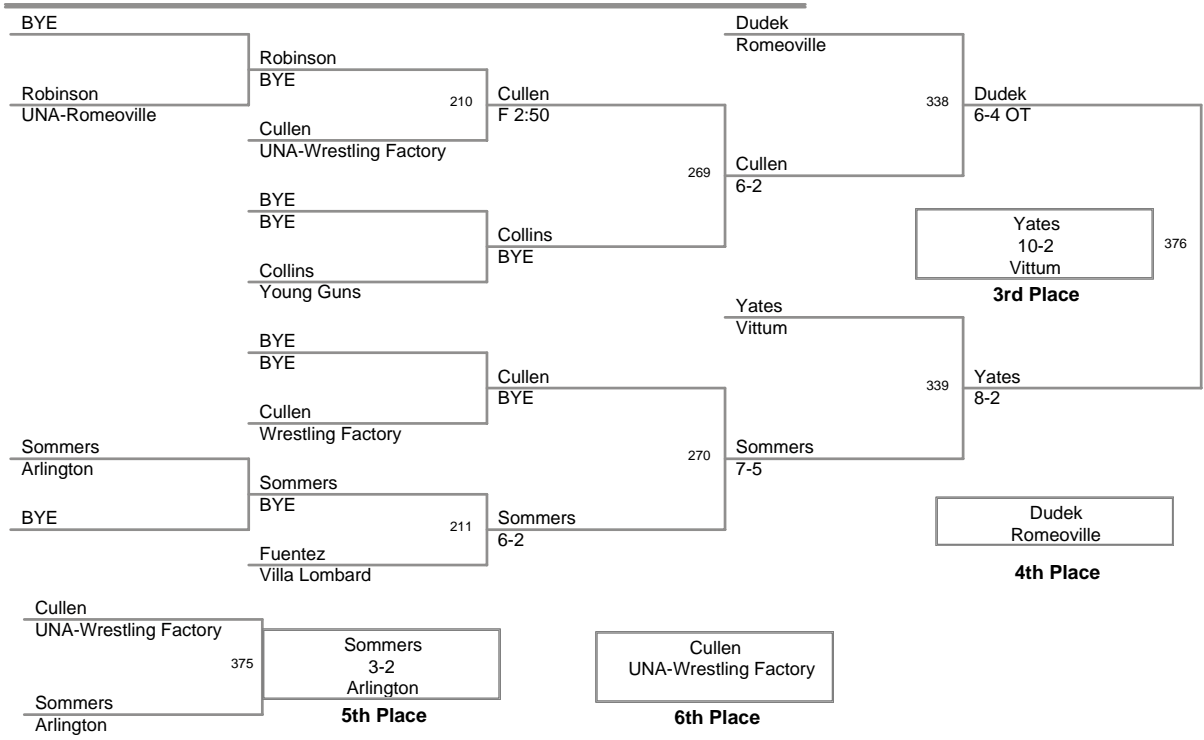

Gigliotti  
Orland Park

**6th Place**

2009 Midwest Classic

**62 Lbs**

2009 Midwest Classic

**66 Lbs**

**70 Lbs**

2009 Midwest Classic