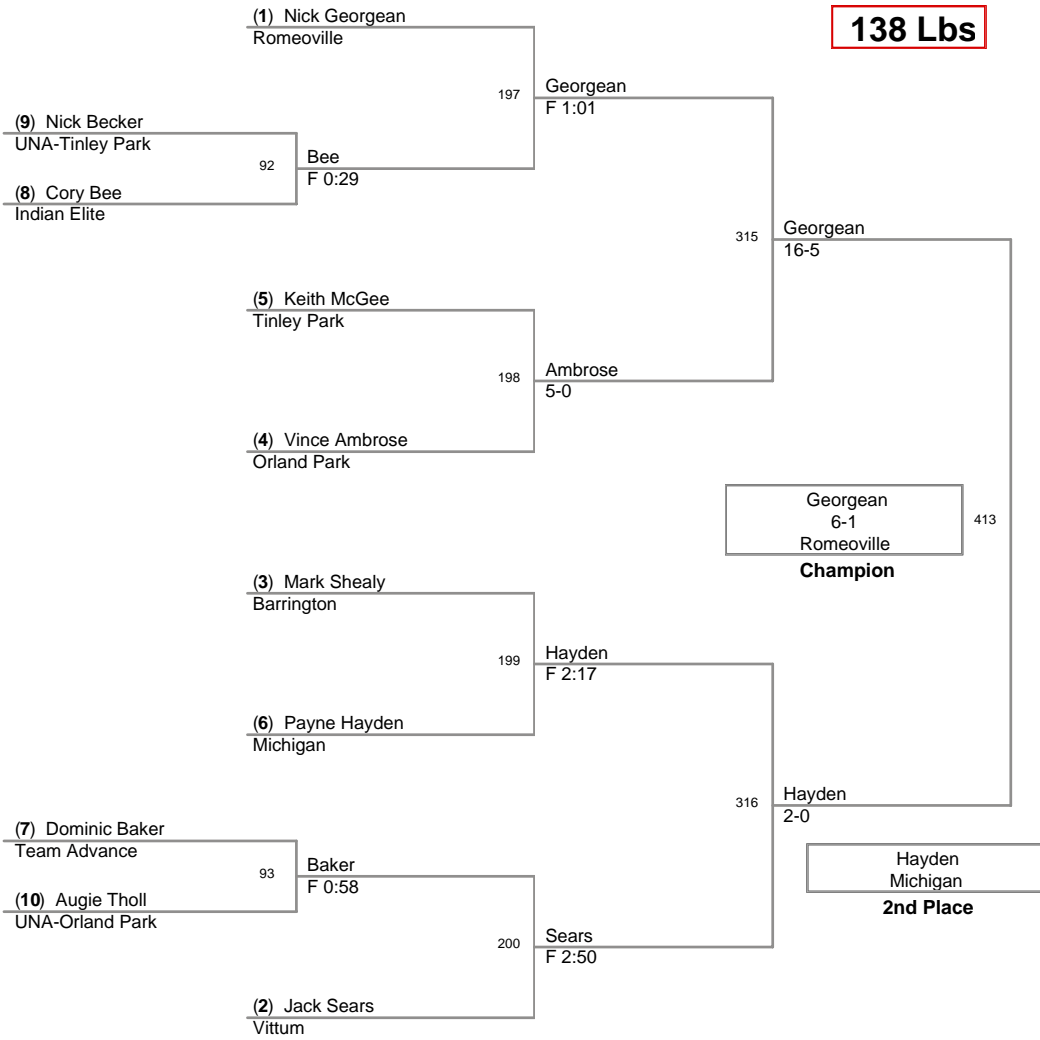

2009 Midwest Classic

138 Lbs