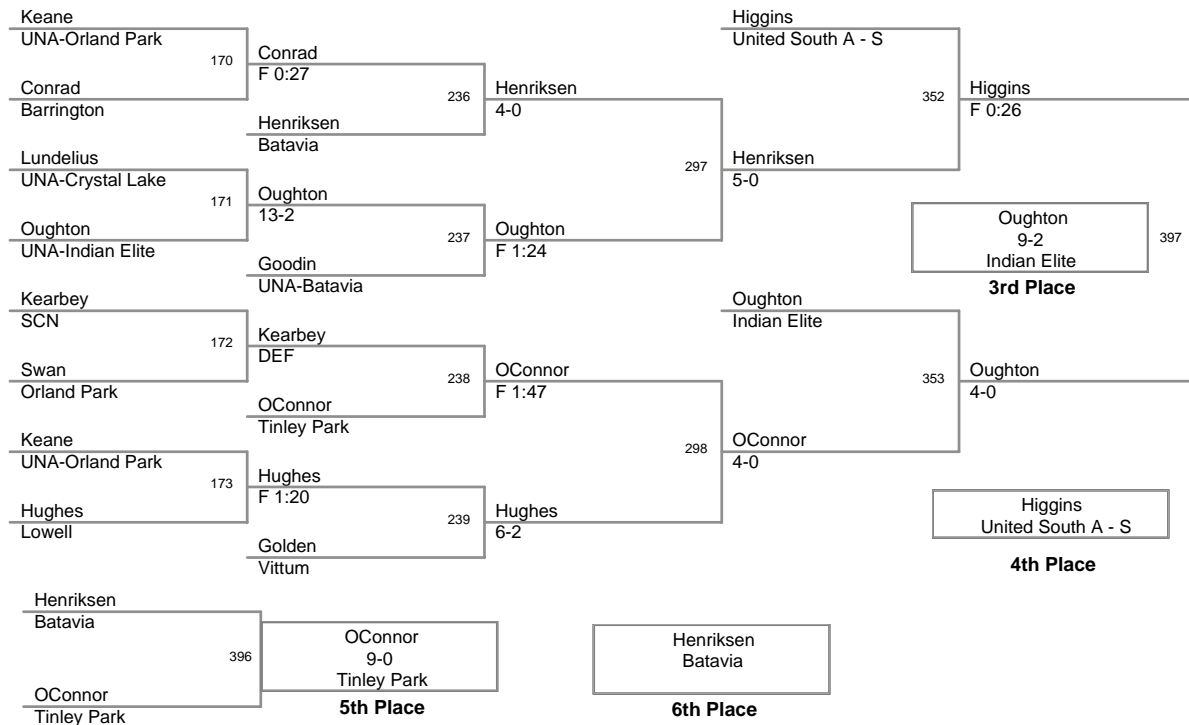

2009 Midwest Classic

101 Lbs