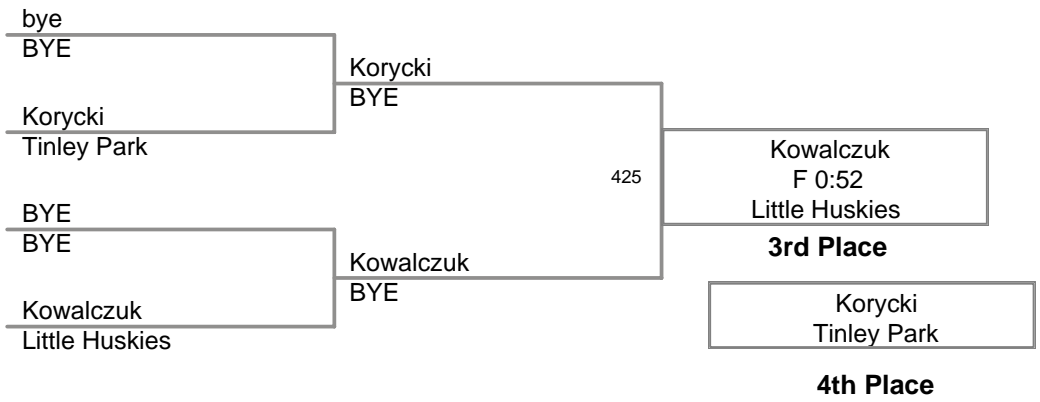

**166 Lbs**

2009 Midwest Classic

**177 Lbs**

2009 Midwest Classic

**189 Lbs**

2009 Midwest Classic

**215 Lbs**

2009 Midwest Classic