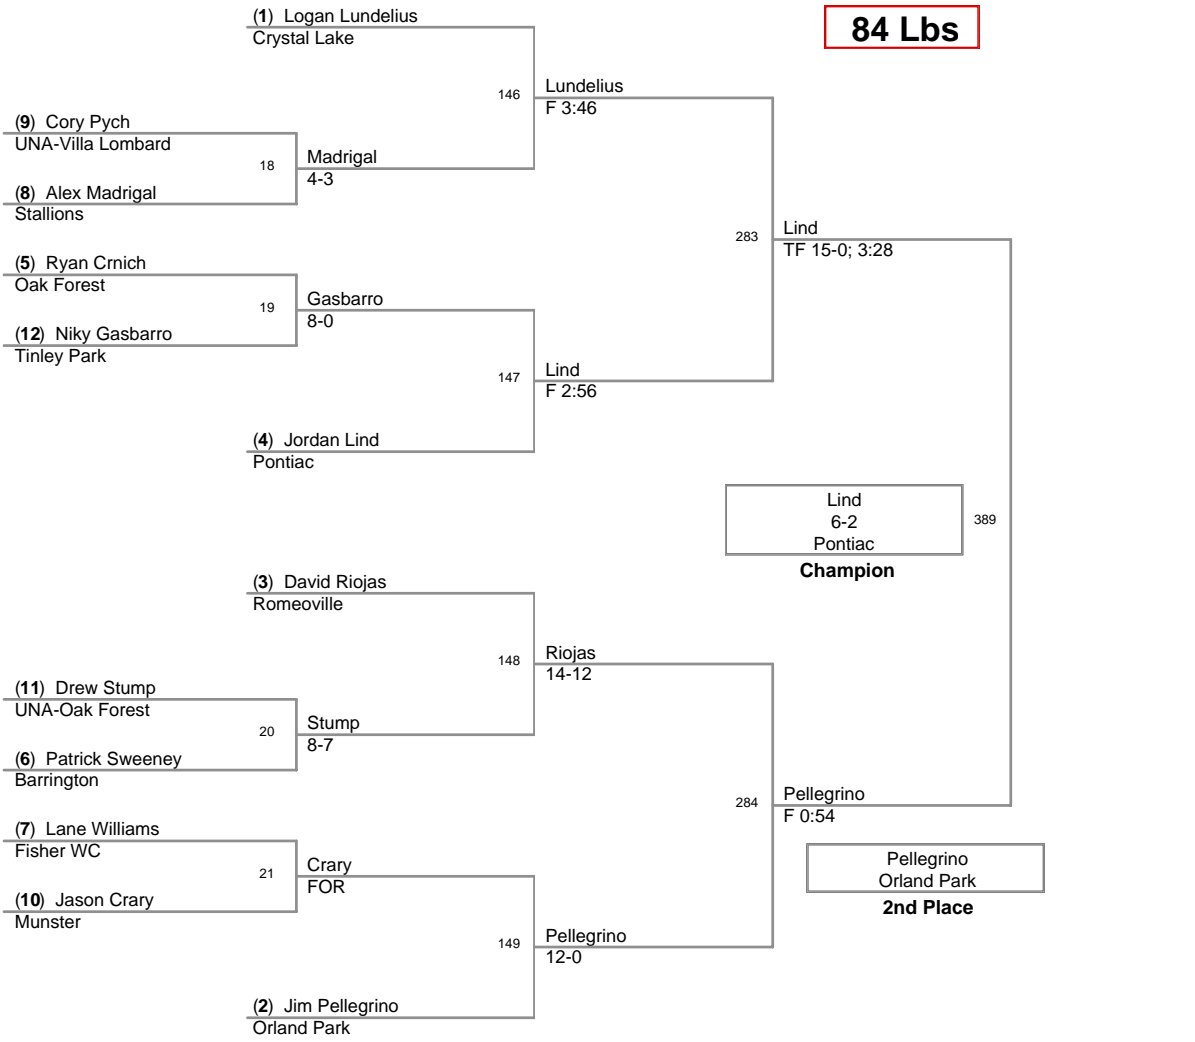

**74 Lbs**

2009 Midwest Classic

**79 Lbs**

2009 Midwest Classic

**84 Lbs**

**89 Lbs**

**95 Lbs**

2009 Midwest Classic