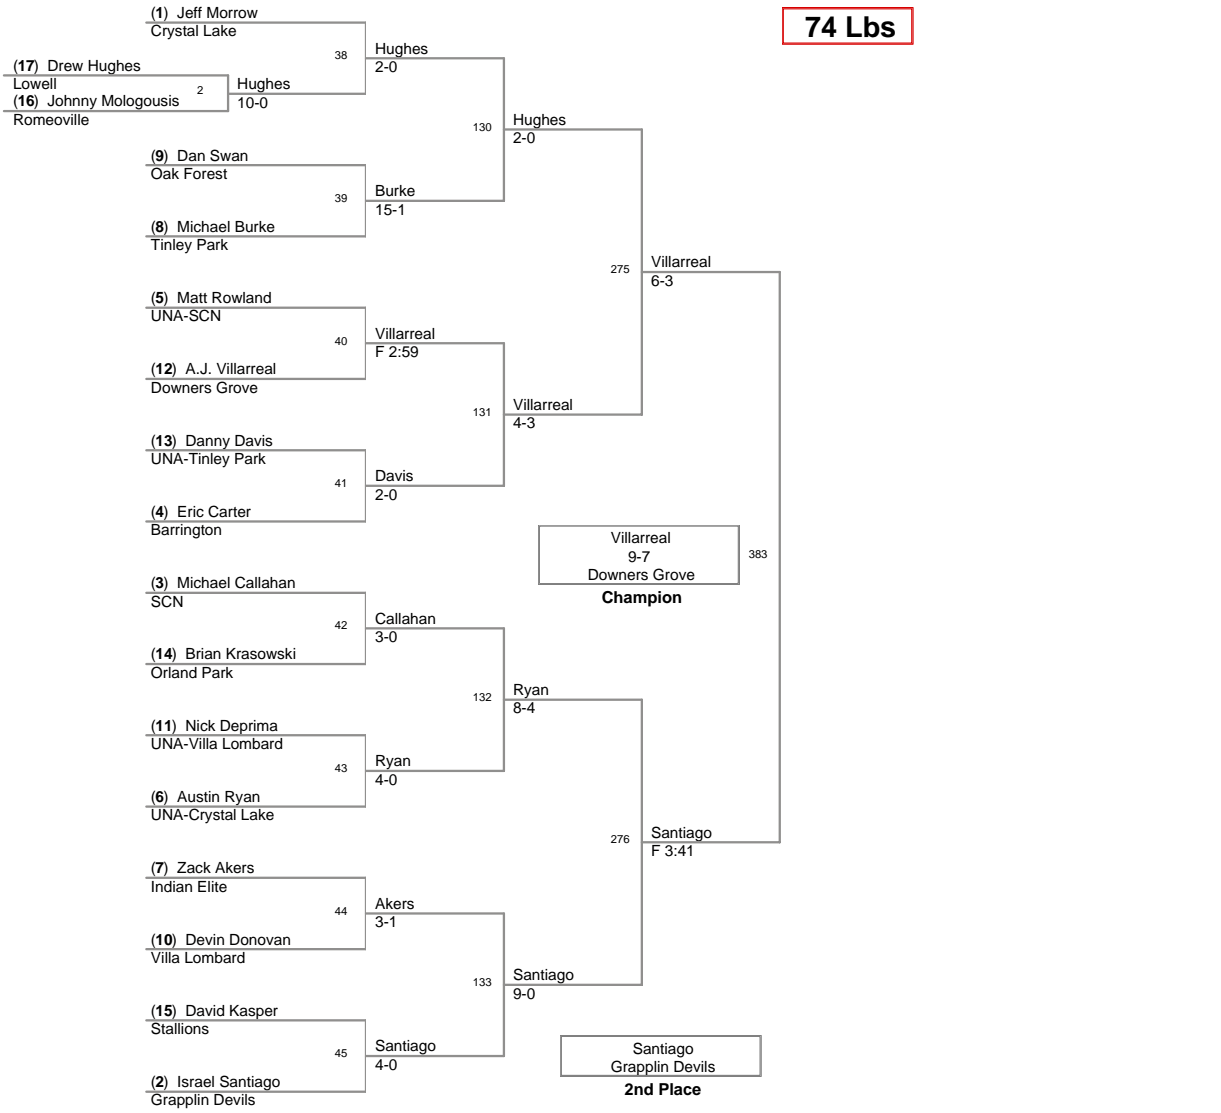

2009 Midwest Classic

74 Lbs