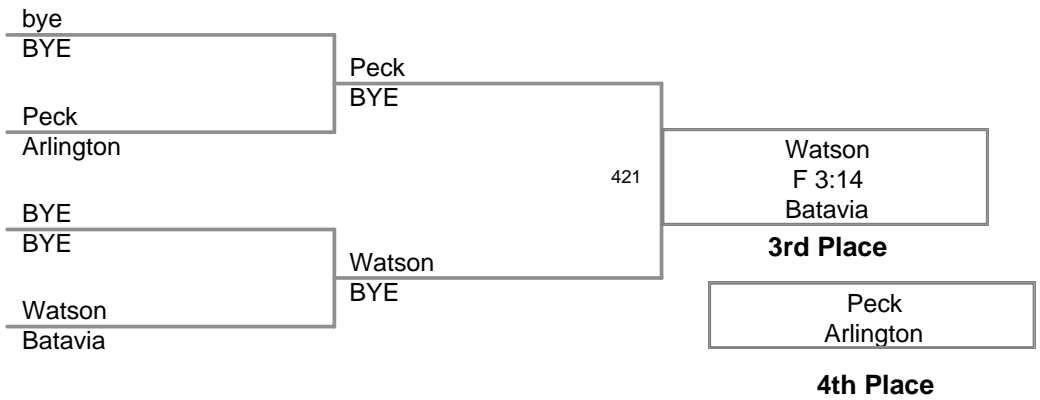

2009 Midwest Classic

166 Lbs