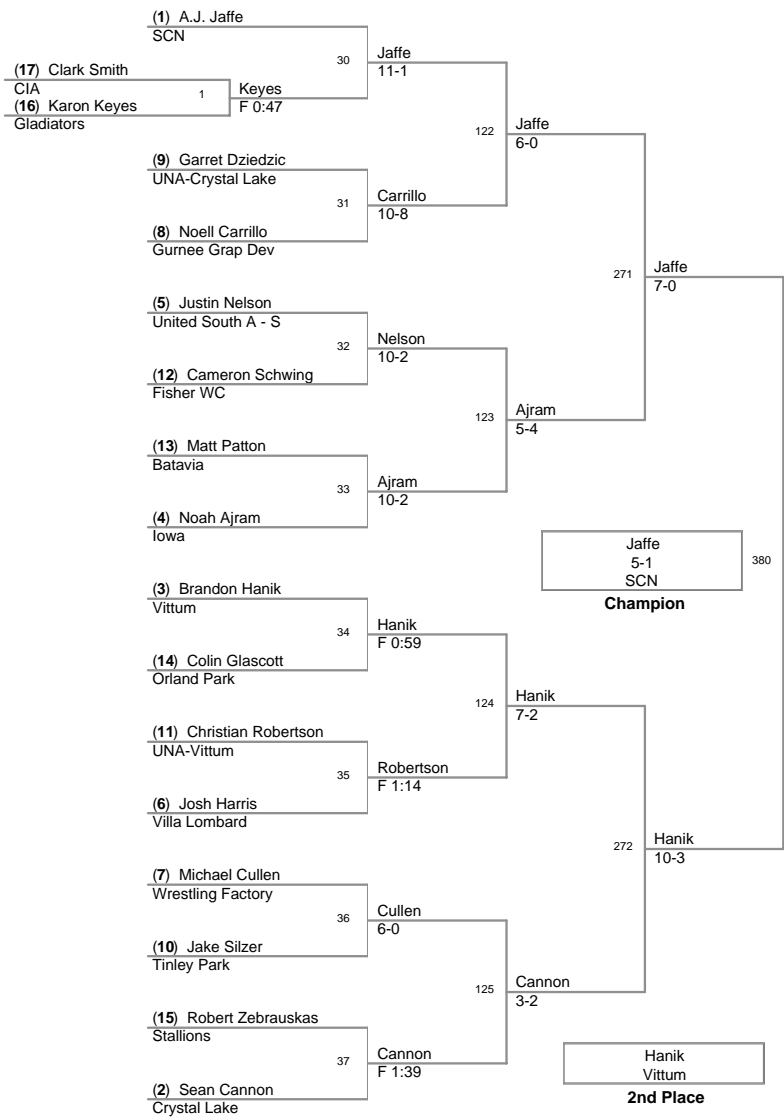

<b>Plc</b>	<b>Points</b>	<b>Team</b>	<b>CH</b>	<b>CONS</b>
1	189.5	Vittum	-	-
2	176	Tinley Park	-	-
3	172	Crystal Lake	-	-
4	162.5	SCN	-	-
5	114	Orland Park	-	-
6	109	Romeoville	-	-
7	95.5	United South A - S	-	-
8	90	Fox Valley	-	-
9	75	Michigan	-	-
10	64	Stallions	-	-
11	62.5	Indian Elite	-	-
12	54	Team Advance	-	-
13	49.5	Lowell	-	-
14	49	Wrestling Factory	-	-
15	48	Villa Lombard	-	-
16	42	Oak Forest	-	-
17	35	Xtreme WC	-	-
18	27.5	Dakota	-	-
19	26	Downers Grove	-	-
20	25.5	Pontiac	-	-
21	24.5	Wisconsin	-	-
22	24	Batavia	-	-
22	24	Central Elite	-	-
24	23	Grapplin Devils	-	-
25	22	Academy Grap	-	-
26	20	Martinez	-	-
27	18	Barrington	-	-
28	17	Arlington	-	-
29	16.5	Gladiators	-	-
30	16	Jr Pioneer	-	-
31	14	Oak Lawn	-	-
31	14	Young Guns	-	-
33	13	Indiana	-	-
34	11	Eagle One	-	-
34	11	Harlem	-	-
36	10	Iowa	-	-
37	6	Brawlers	-	-
38	5	Gurnee Grap Dev	-	-
39	4	Fisher WC	-	-
39	4	Little Huskies	-	-
39	4	Munster	-	-
42	1	Unattached	-	-
43	0		-	-
43	0	CIA	-	-
43	0	Virgina Bandits	-	-

Gigliotti  
Orland Park

**6th Place**

2009 Midwest Classic

**62 Lbs**

2009 Midwest Classic

**66 Lbs**

**70 Lbs**

2009 Midwest Classic