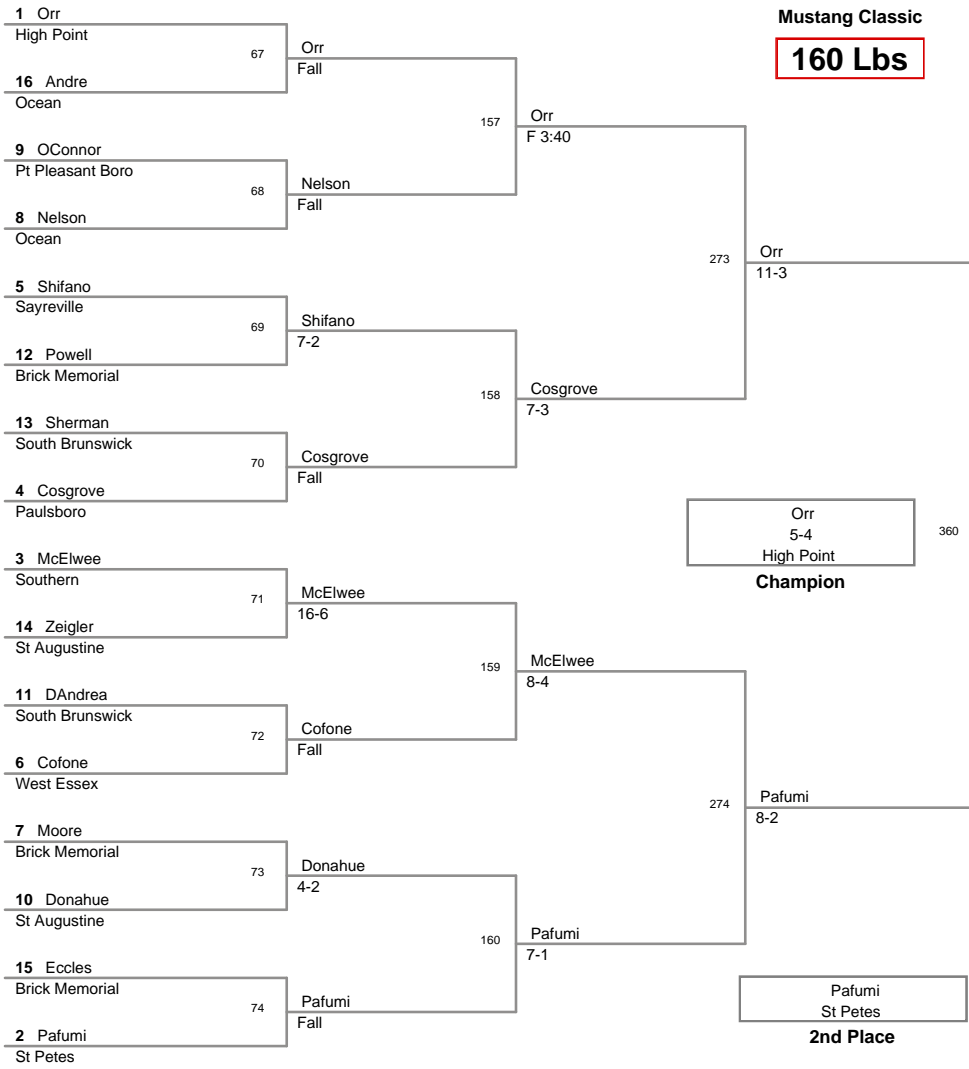

**09 Brick Memorial
Mustang Classic**

140 Lbs

09 Brick Memorial
Mustang Classic

152 Lbs

**09 Brick Memorial
Mustang Classic**

160 Lbs

**09 Brick Memorial
Mustang Classic**

171 Lbs