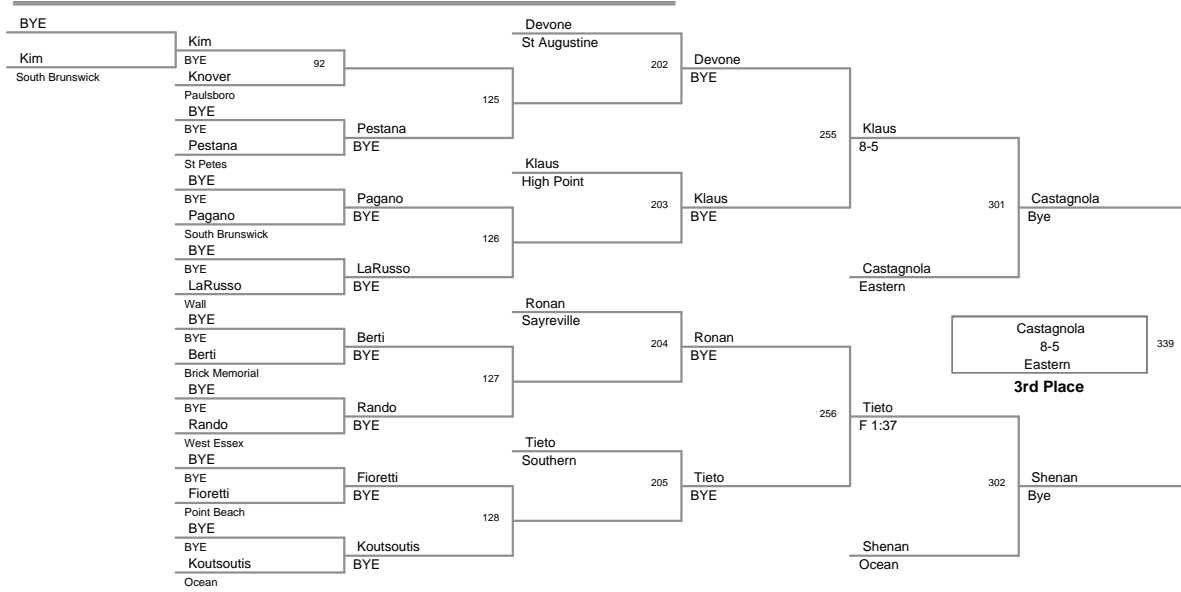

09 Brick Memorial
Mustang Classic

112 Lbs

09 Brick Memorial
Mustang Classic

125 Lbs

09 Brick Memorial
Mustang Classic

130 Lbs

09 Brick Memorial
Mustang Classic

135 Lbs