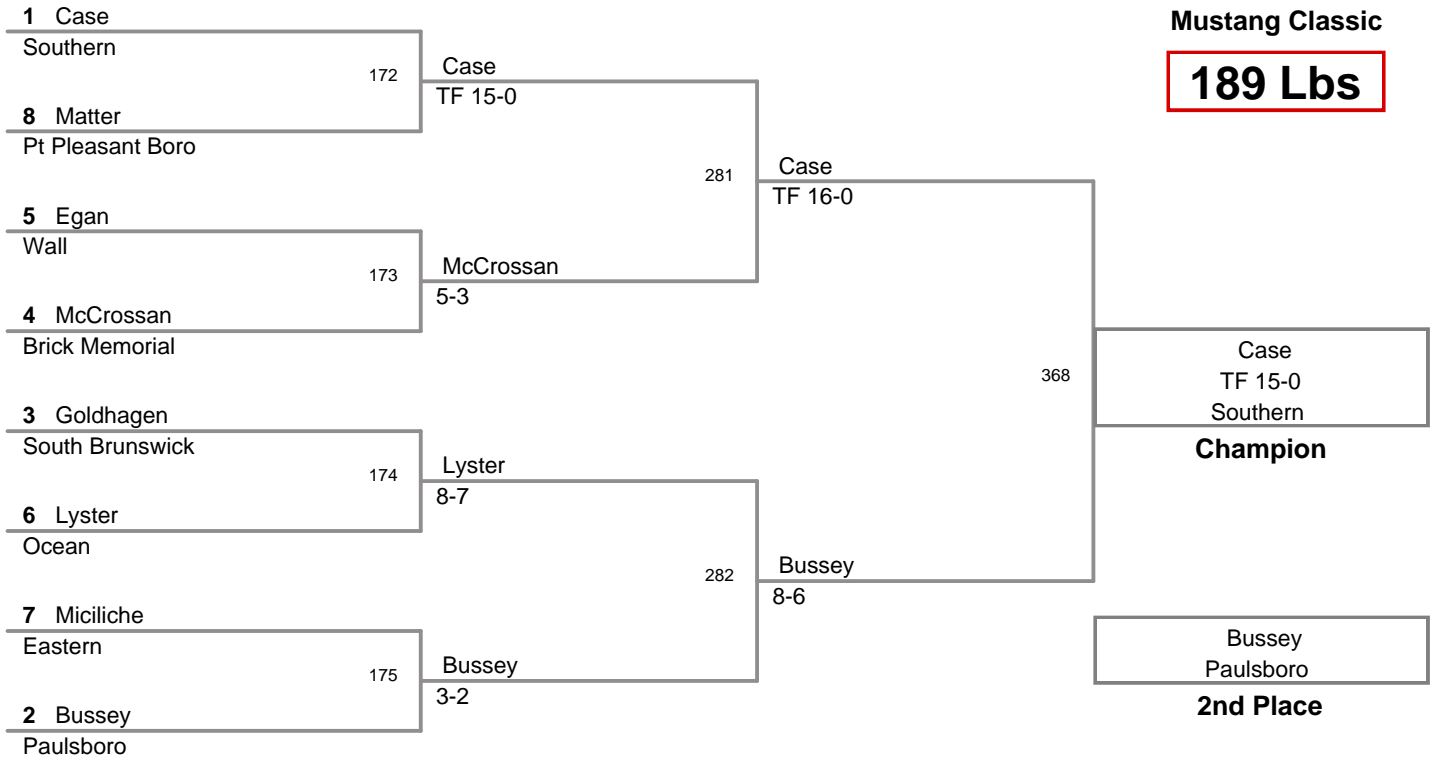

**09 Brick Memorial
Mustang Classic**

189 Lbs