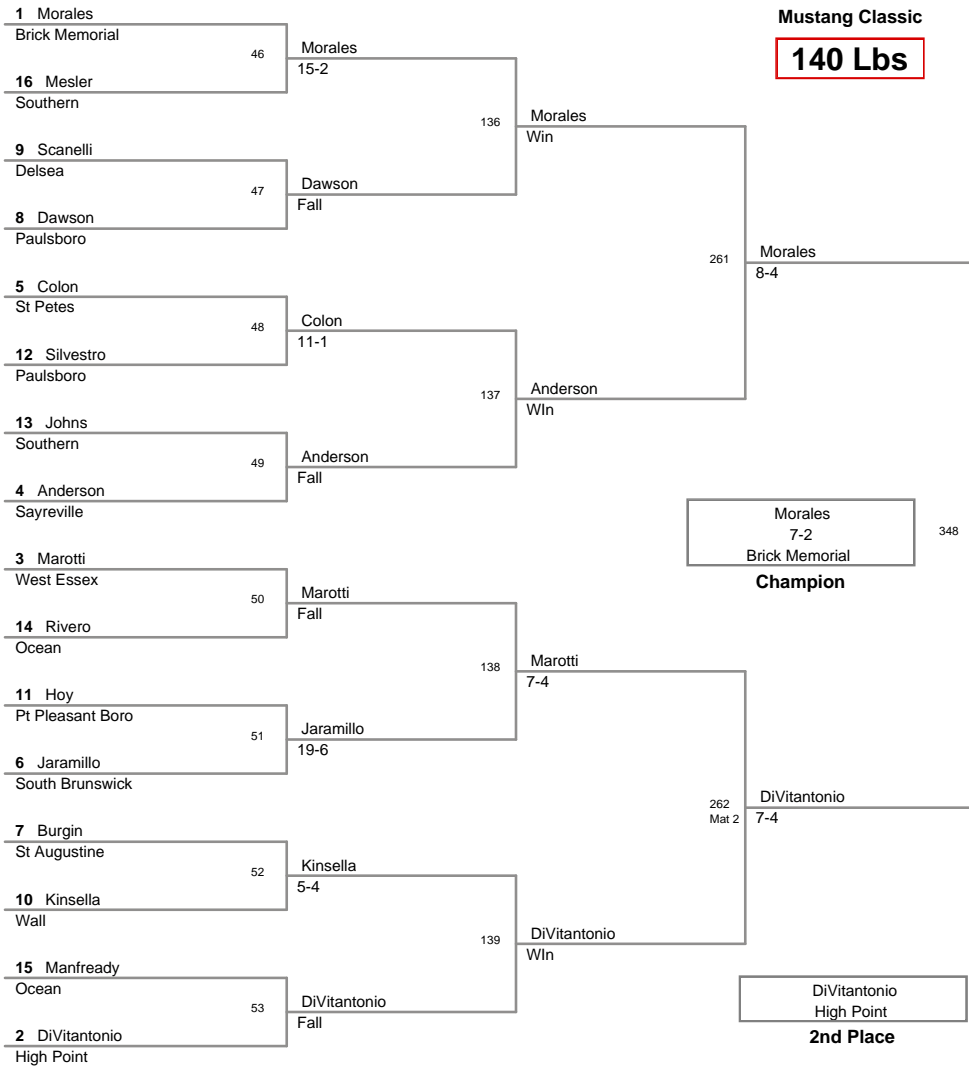

**09 Brick Memorial
Mustang Classic**

140 Lbs