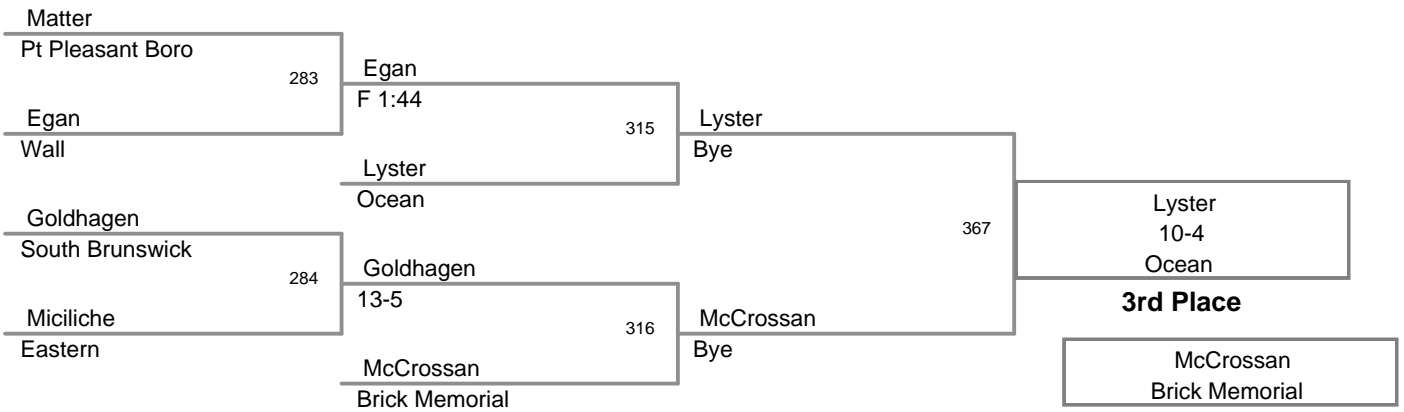

**09 Brick Memorial
Mustang Classic**

189 Lbs