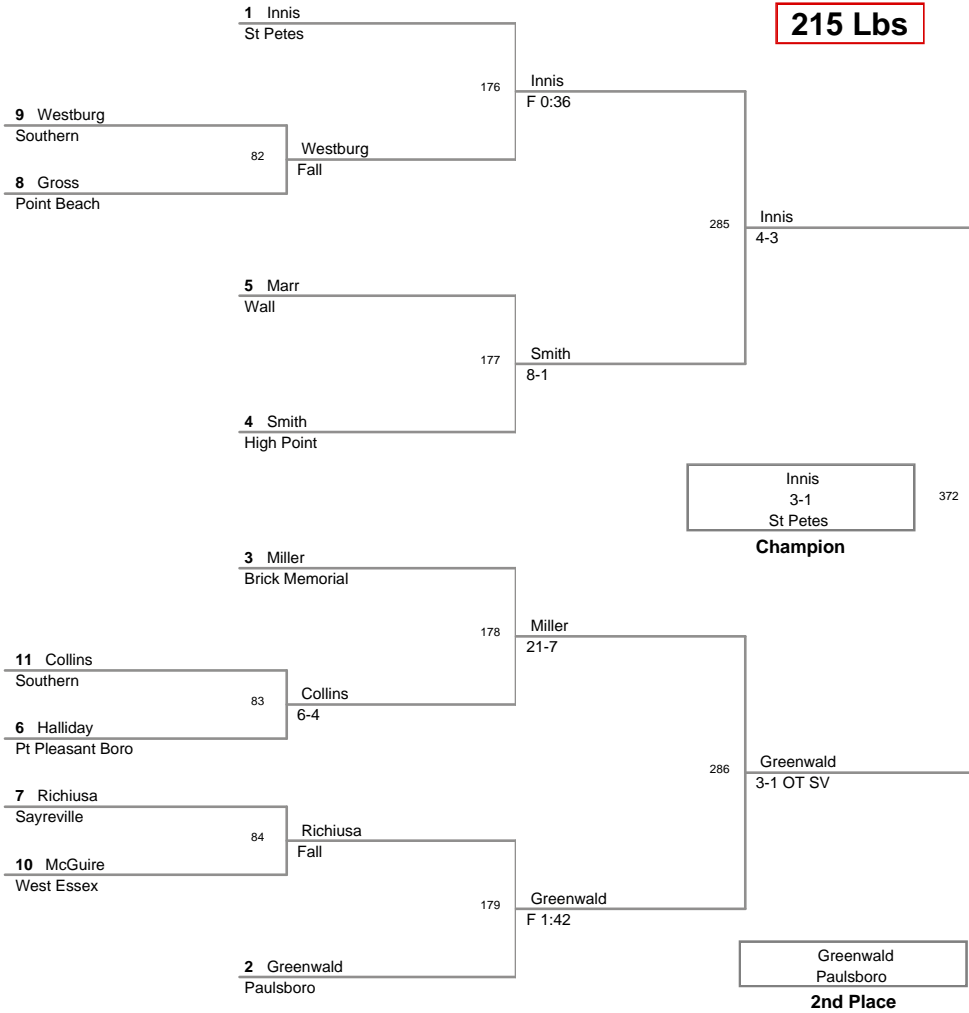

09 Brick Memorial
Mustang Classic

215 Lbs