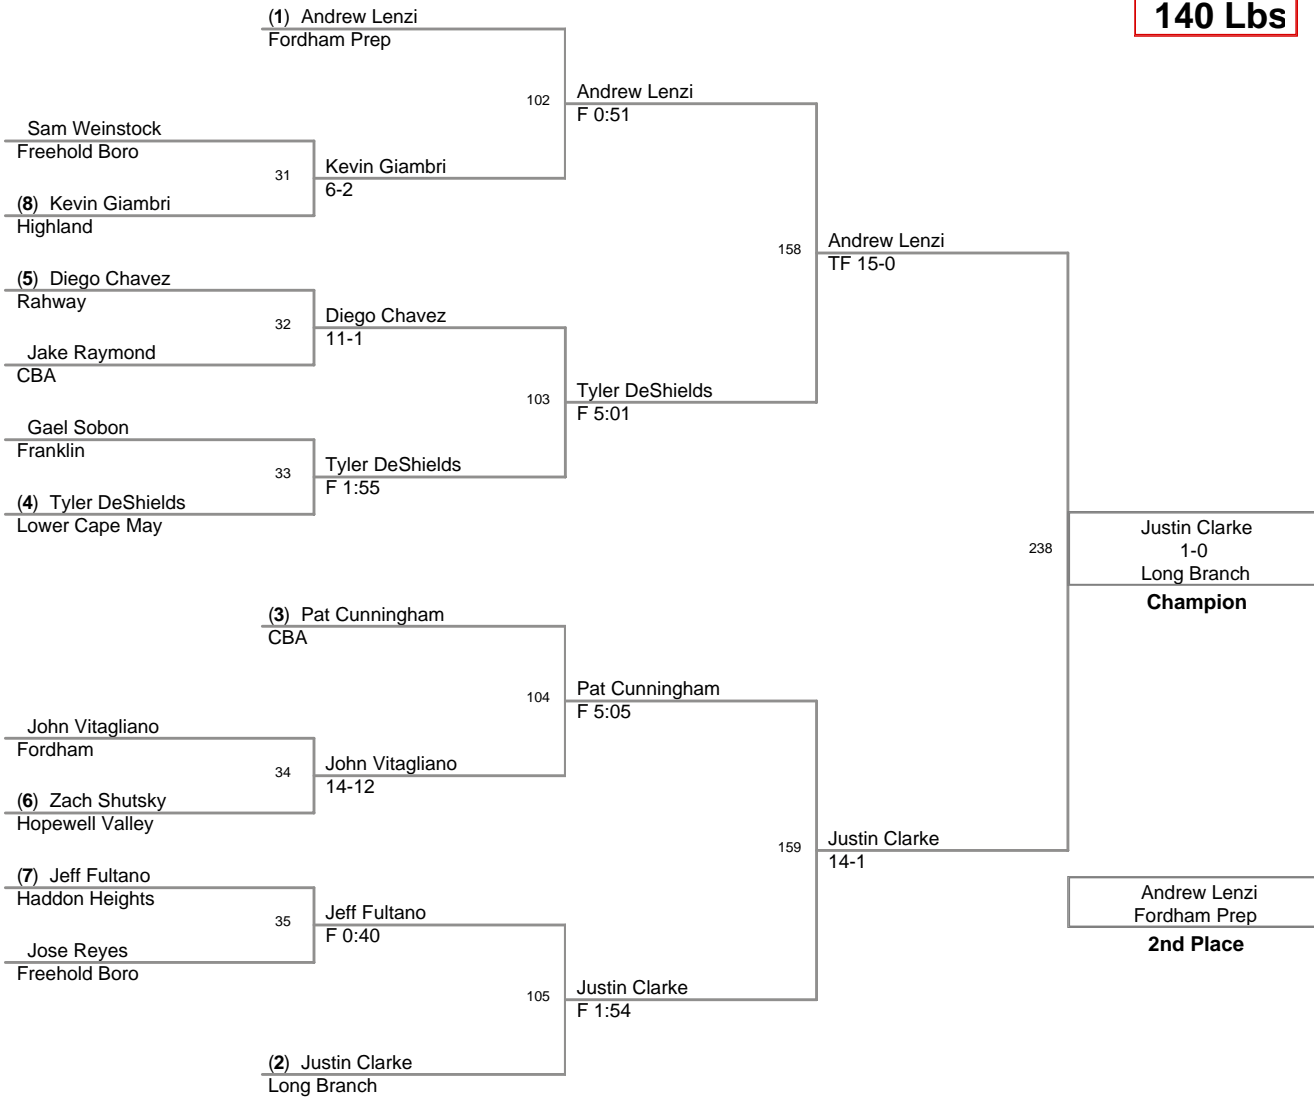

3rd Annual Winter Wave
Classic

130 Lbs

3rd Annual Winter Wave
Classic

135 Lbs

3rd Annual Winter Wave
Classic

140 Lbs

3rd Annual Winter Wave
Classic

145 Lbs