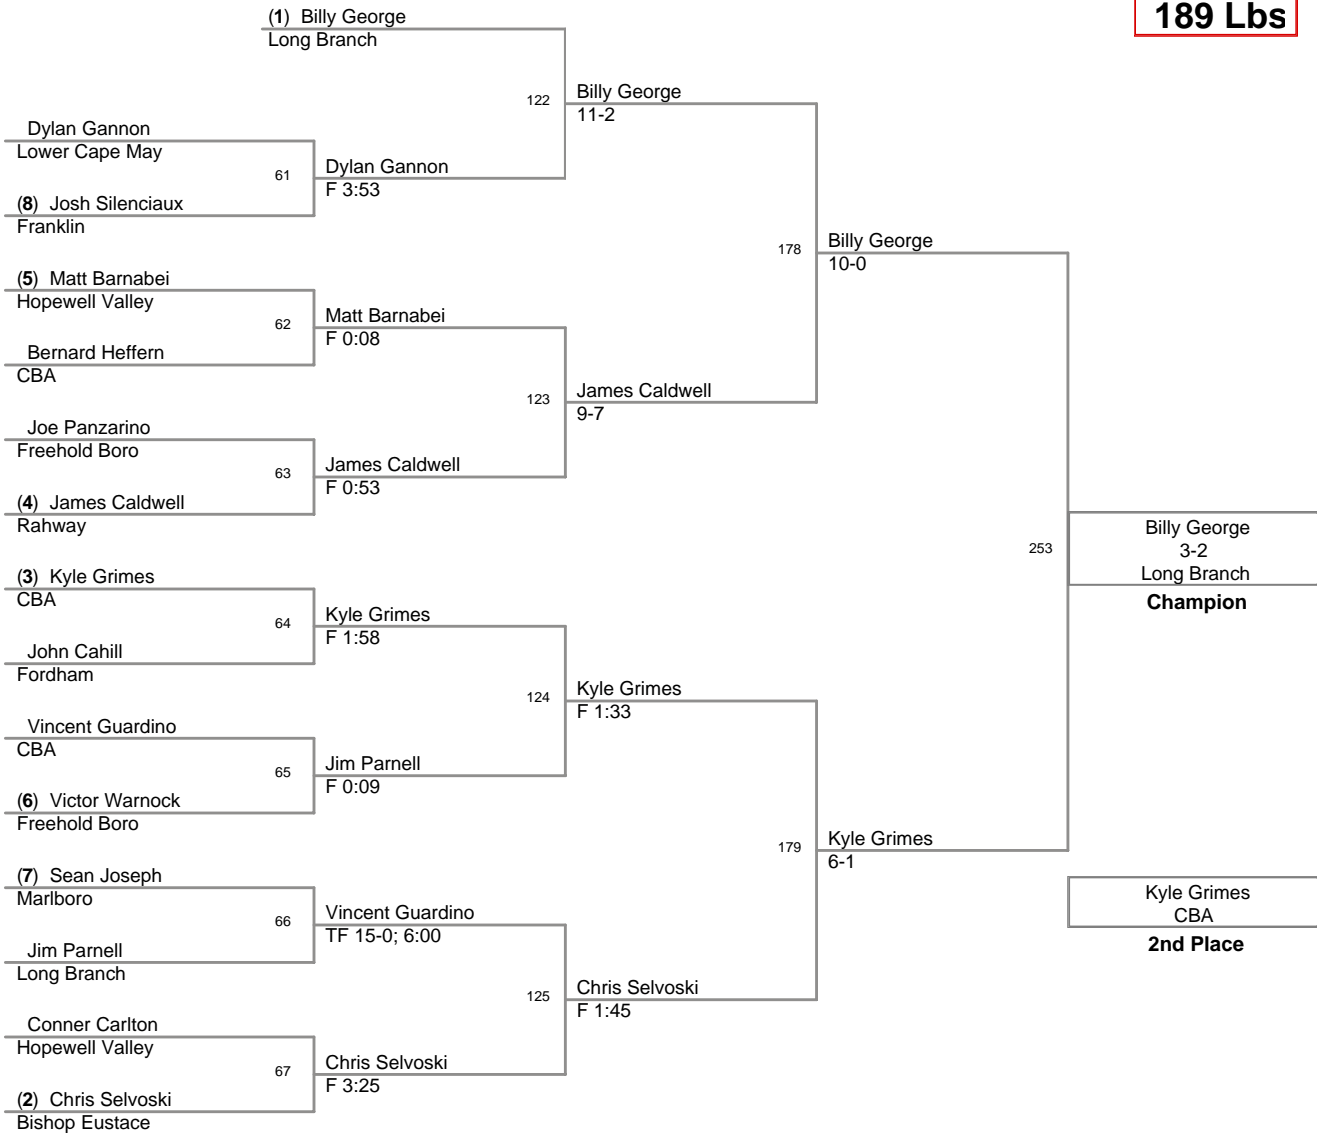

3rd Annual Winter Wave
Classic

152 Lbs

3rd Annual Winter Wave
Classic

160 Lbs

3rd Annual Winter Wave
Classic

171 Lbs

3rd Annual Winter Wave
Classic

189 Lbs