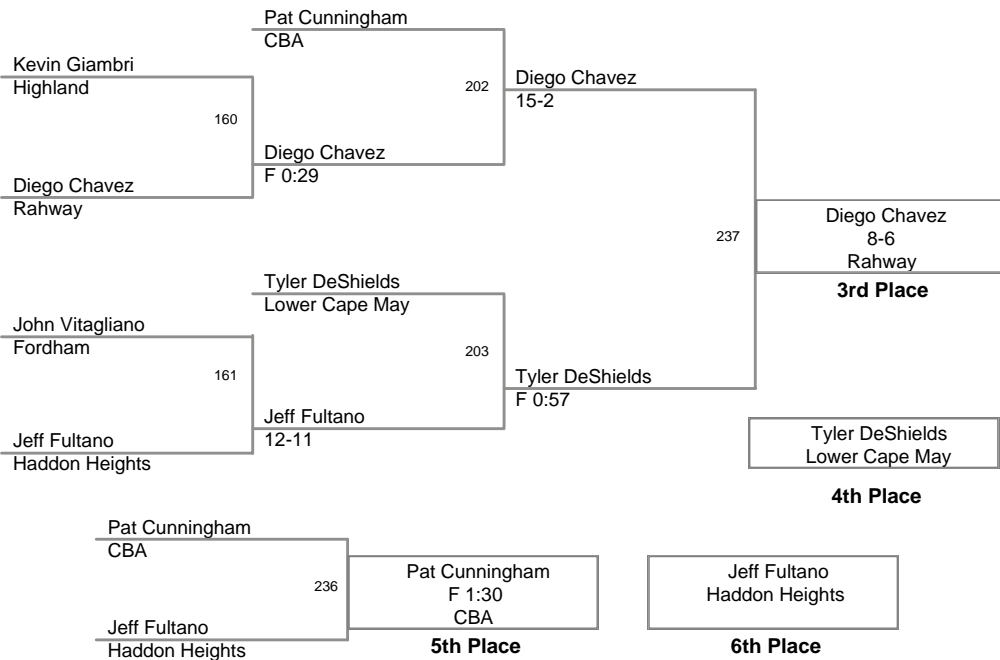

3rd Annual Winter Wave
Classic

130 Lbs

3rd Annual Winter Wave
Classic

135 Lbs

3rd Annual Winter Wave
Classic

140 Lbs

3rd Annual Winter Wave
Classic

145 Lbs