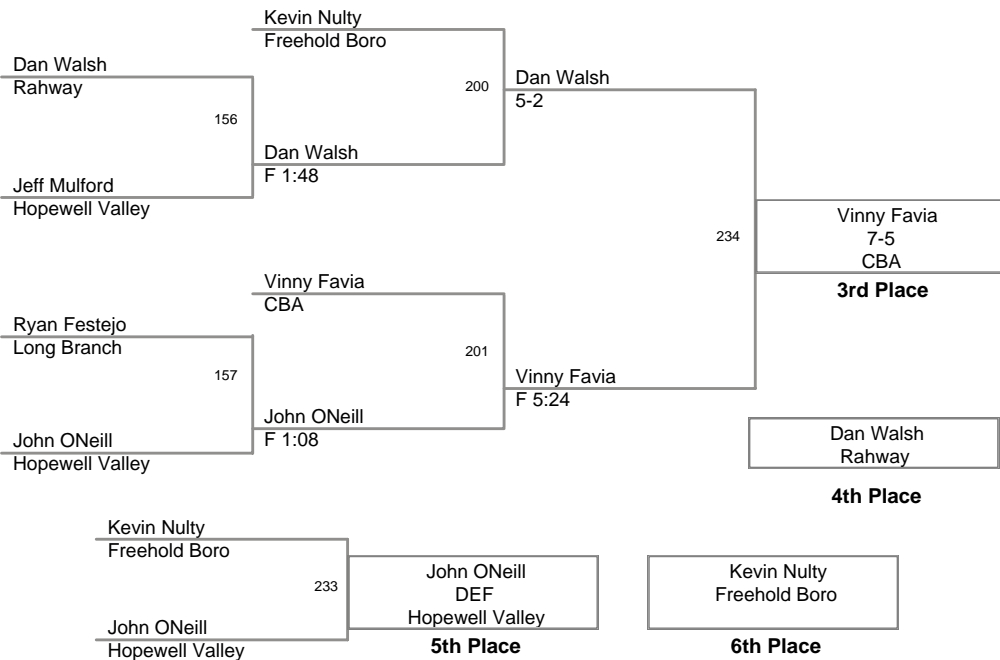

3rd Annual Winter Wave
Classic

135 Lbs