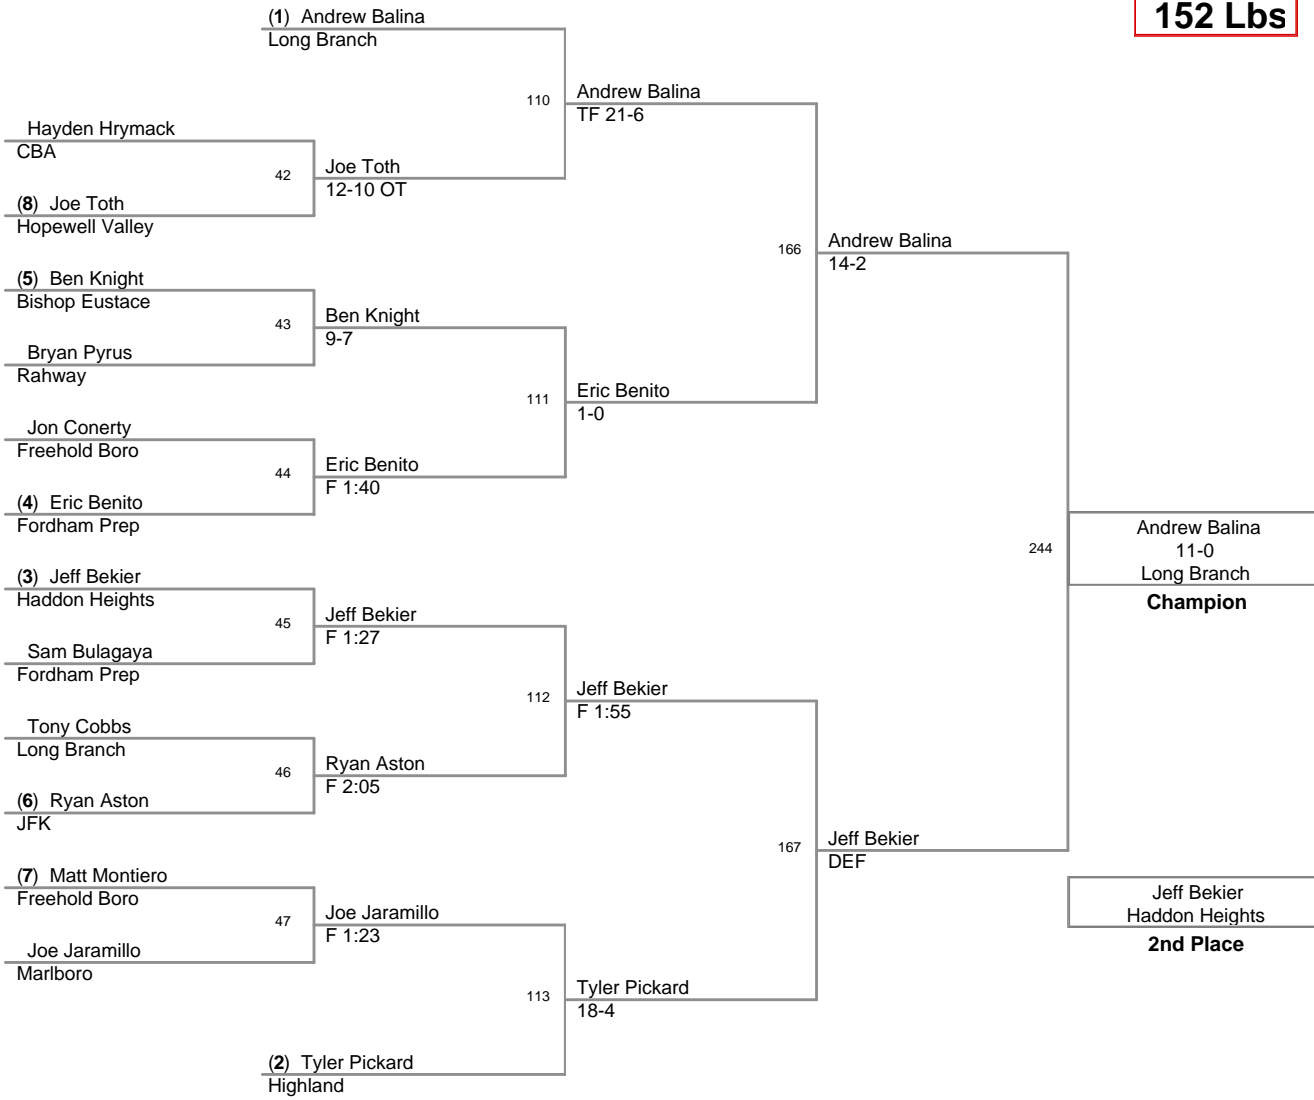

3rd Annual Winter Wave
Classic

152 Lbs