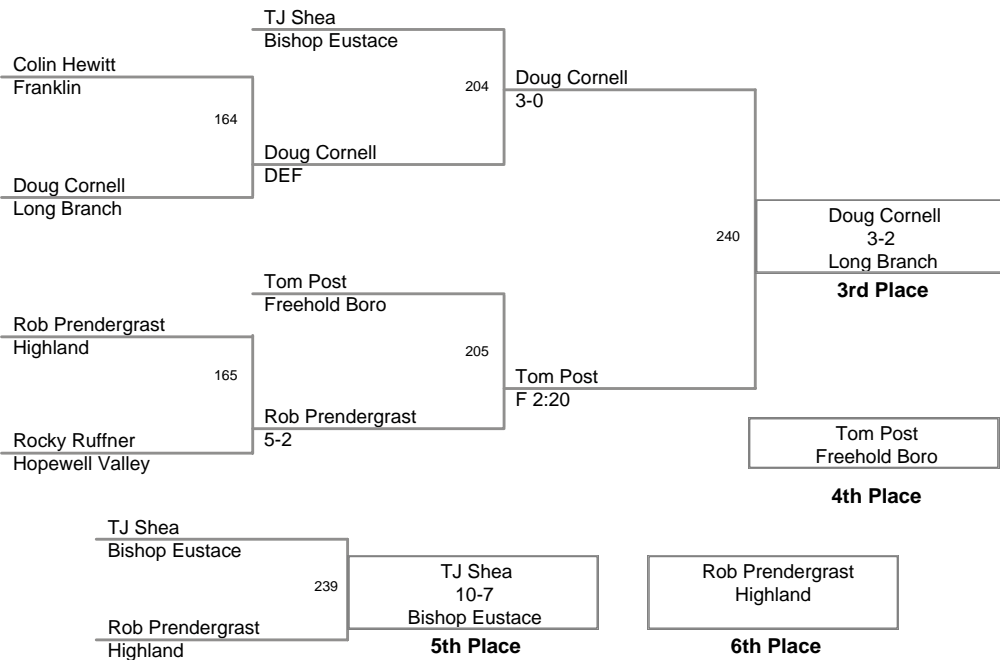

3rd Annual Winter Wave
Classic

130 Lbs

3rd Annual Winter Wave
Classic

135 Lbs

3rd Annual Winter Wave
Classic

140 Lbs

3rd Annual Winter Wave
Classic

145 Lbs