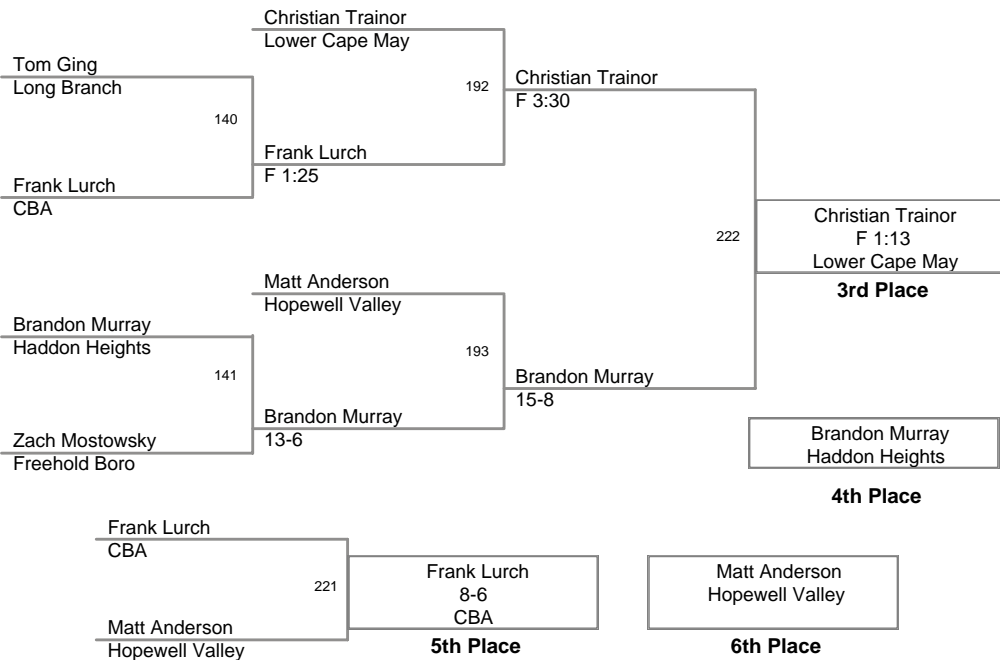

3rd Annual Winter Wave
Classic

103 Lbs

3rd Annual Winter Wave
Classic

112 Lbs

3rd Annual Winter Wave
Classic

119 Lbs

3rd Annual Winter Wave
Classic

125 Lbs