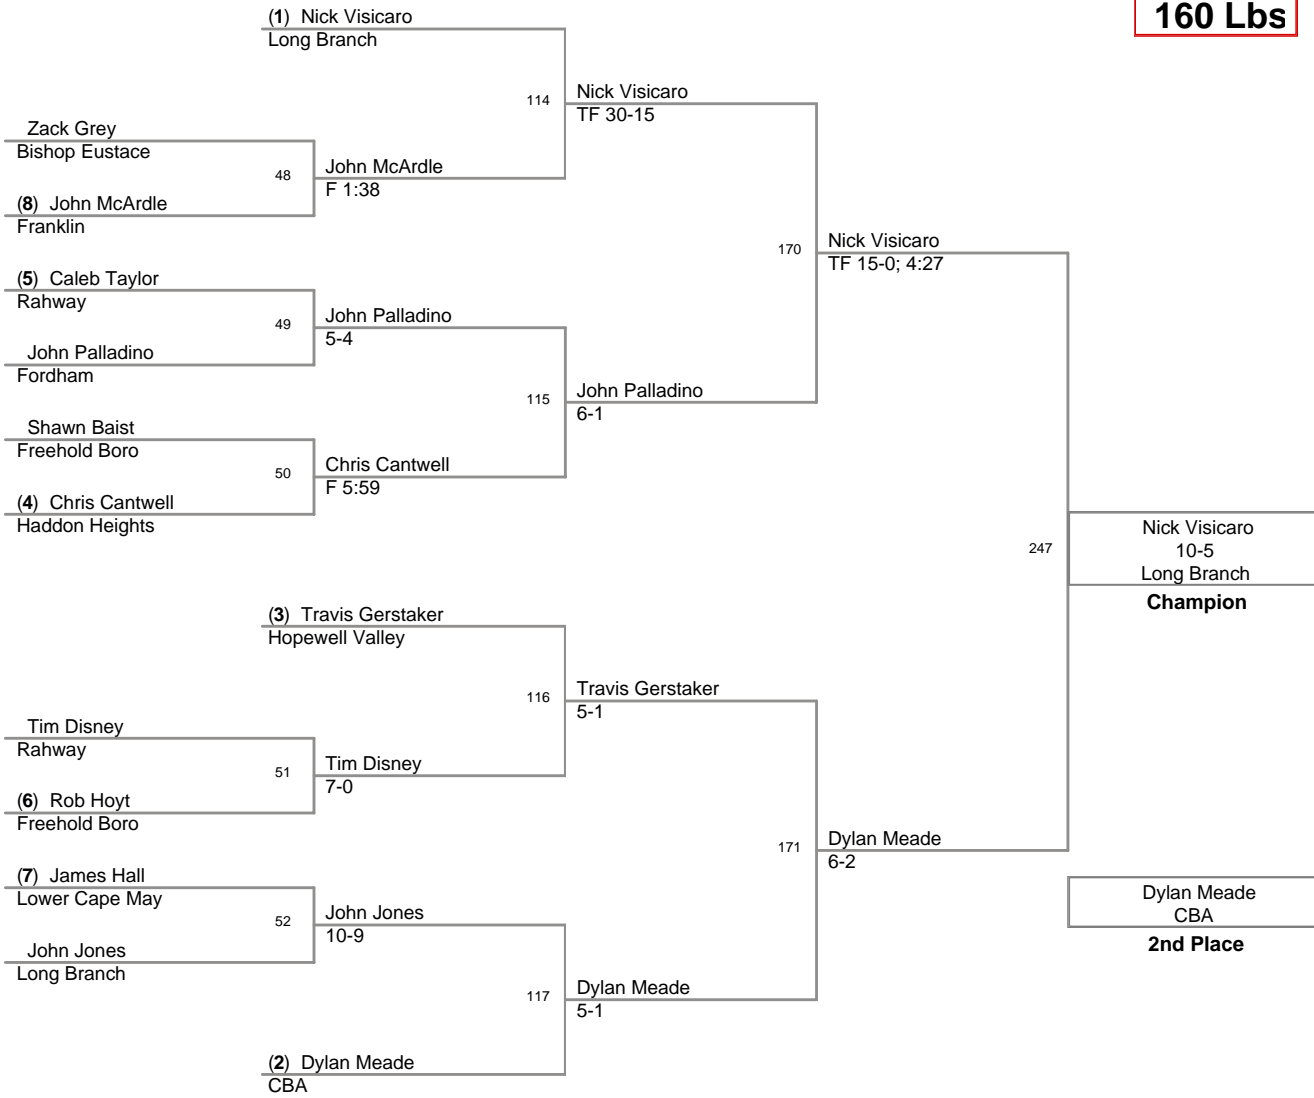

3rd Annual Winter Wave
Classic

160 Lbs