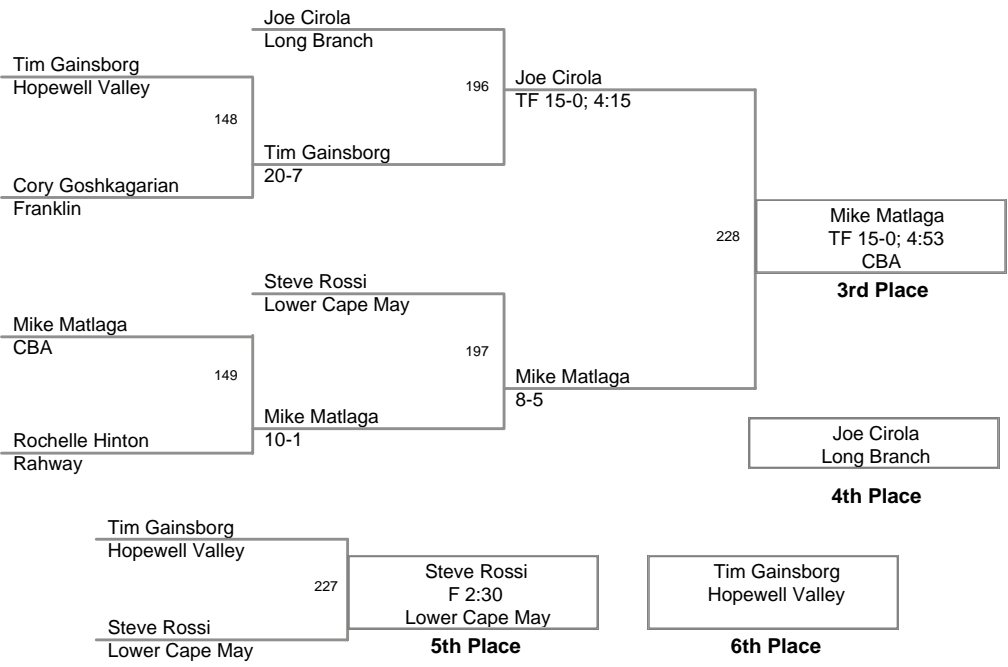

3rd Annual Winter Wave
Classic

103 Lbs

3rd Annual Winter Wave
Classic

112 Lbs

3rd Annual Winter Wave
Classic

119 Lbs

3rd Annual Winter Wave
Classic

125 Lbs