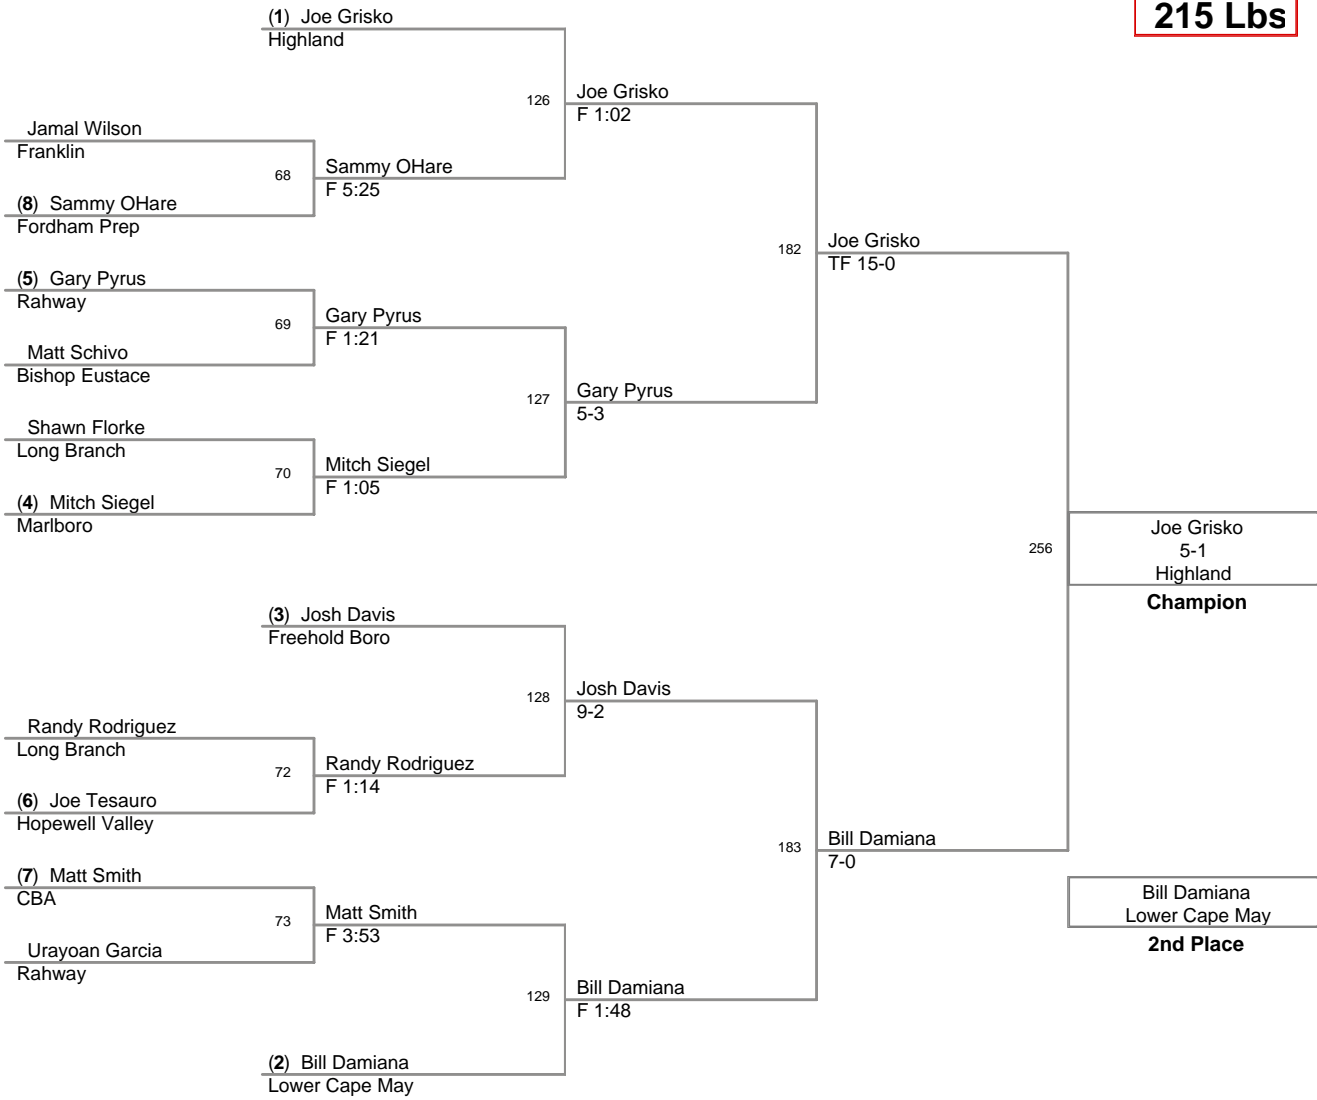

3rd Annual Winter Wave
Classic

215 Lbs