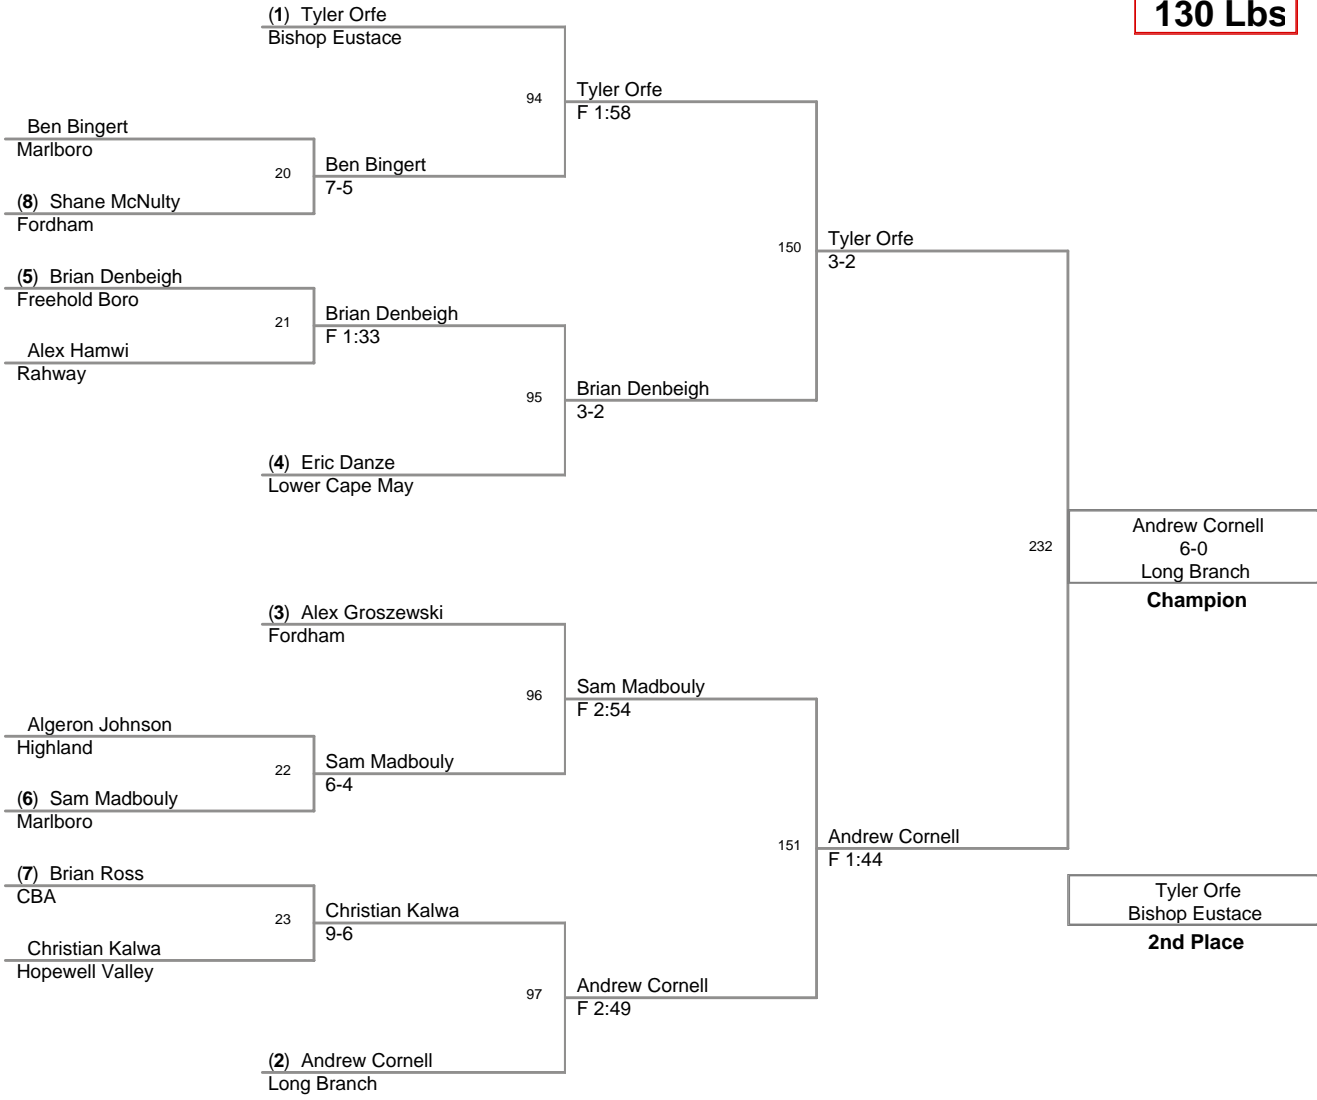

3rd Annual Winter Wave
Classic

130 Lbs