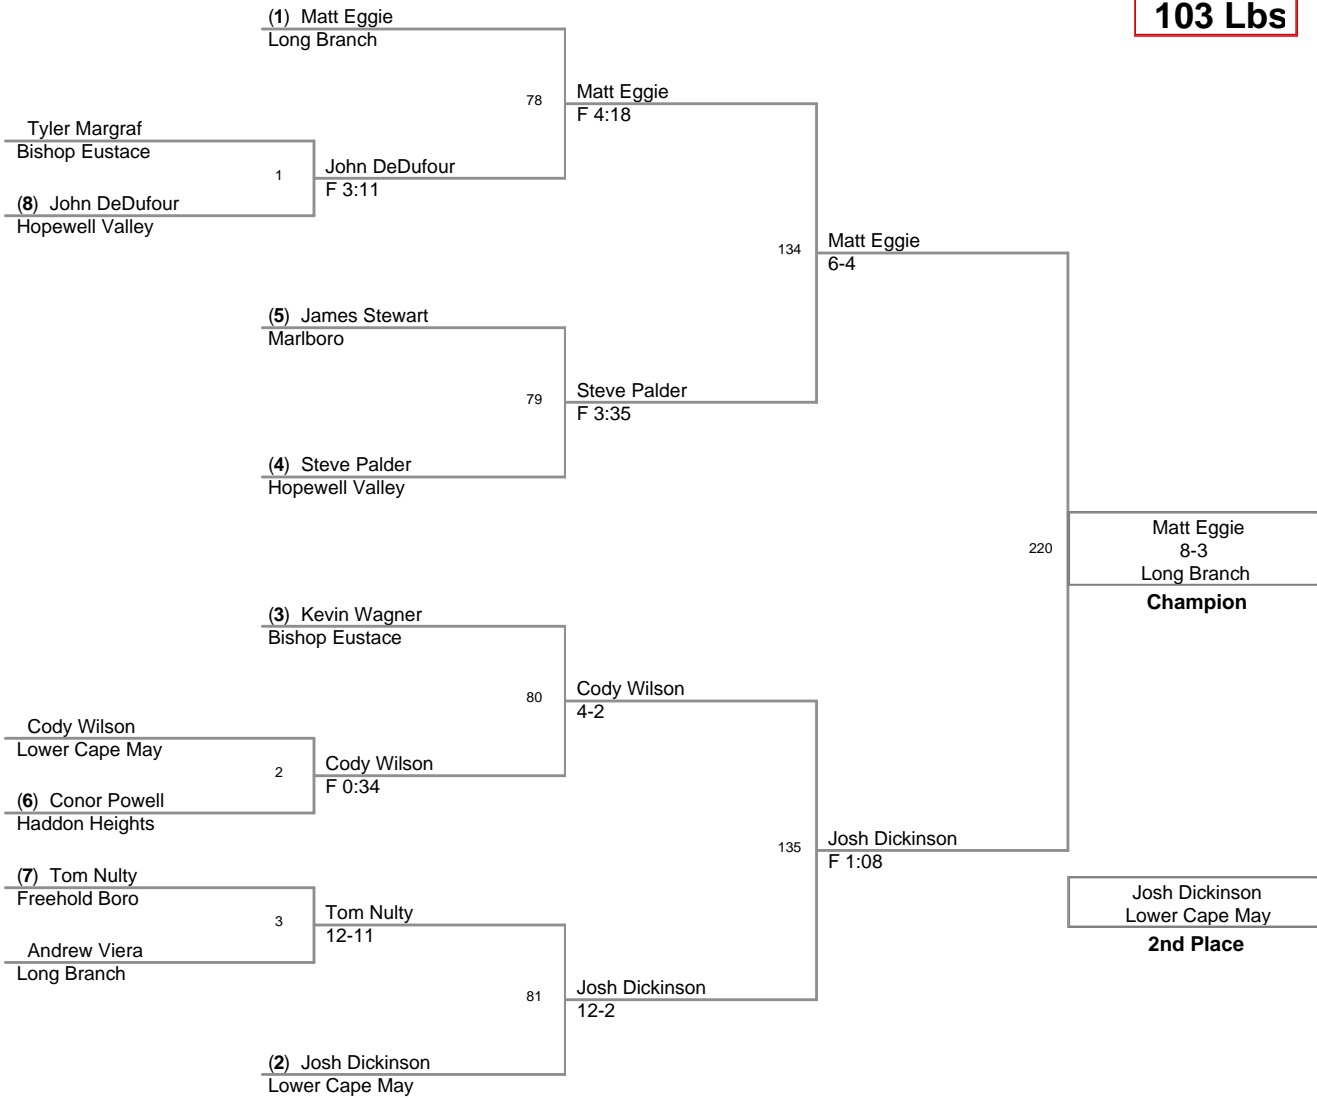

3rd Annual Winter Wave
Classic

103 Lbs

3rd Annual Winter Wave
Classic

112 Lbs

3rd Annual Winter Wave
Classic

119 Lbs

3rd Annual Winter Wave
Classic

125 Lbs