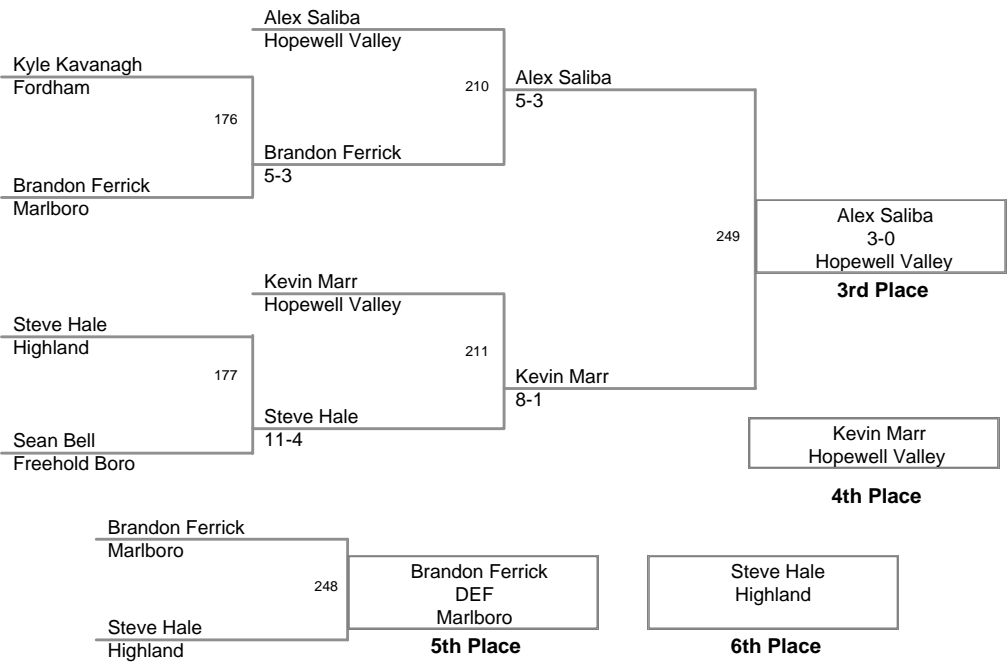

3rd Annual Winter Wave
Classic

152 Lbs

3rd Annual Winter Wave
Classic

160 Lbs

3rd Annual Winter Wave
Classic

171 Lbs

3rd Annual Winter Wave
Classic

189 Lbs