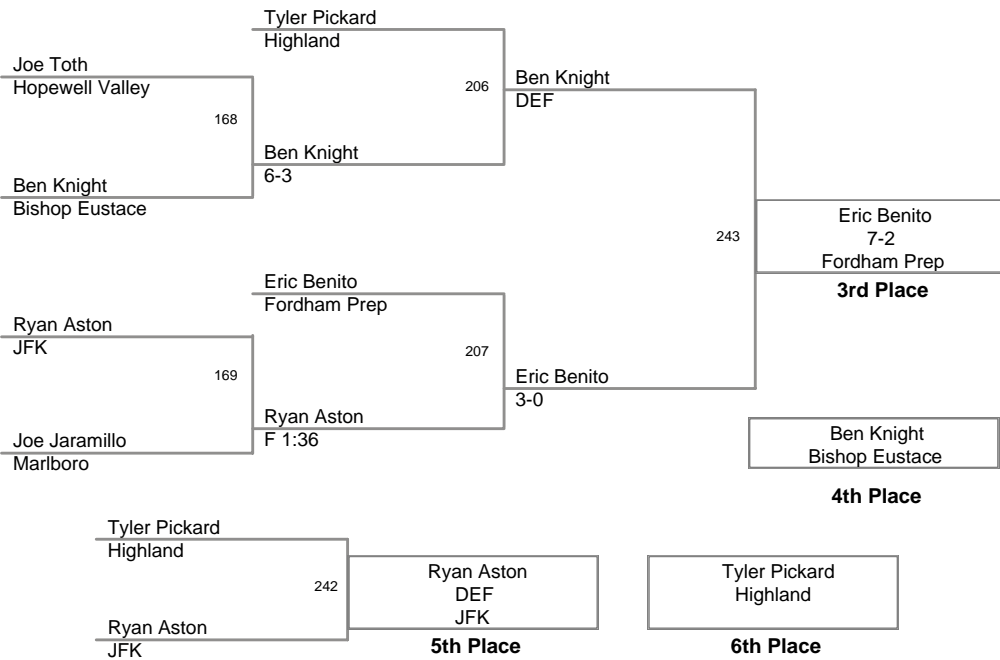

3rd Annual Winter Wave
Classic

152 Lbs