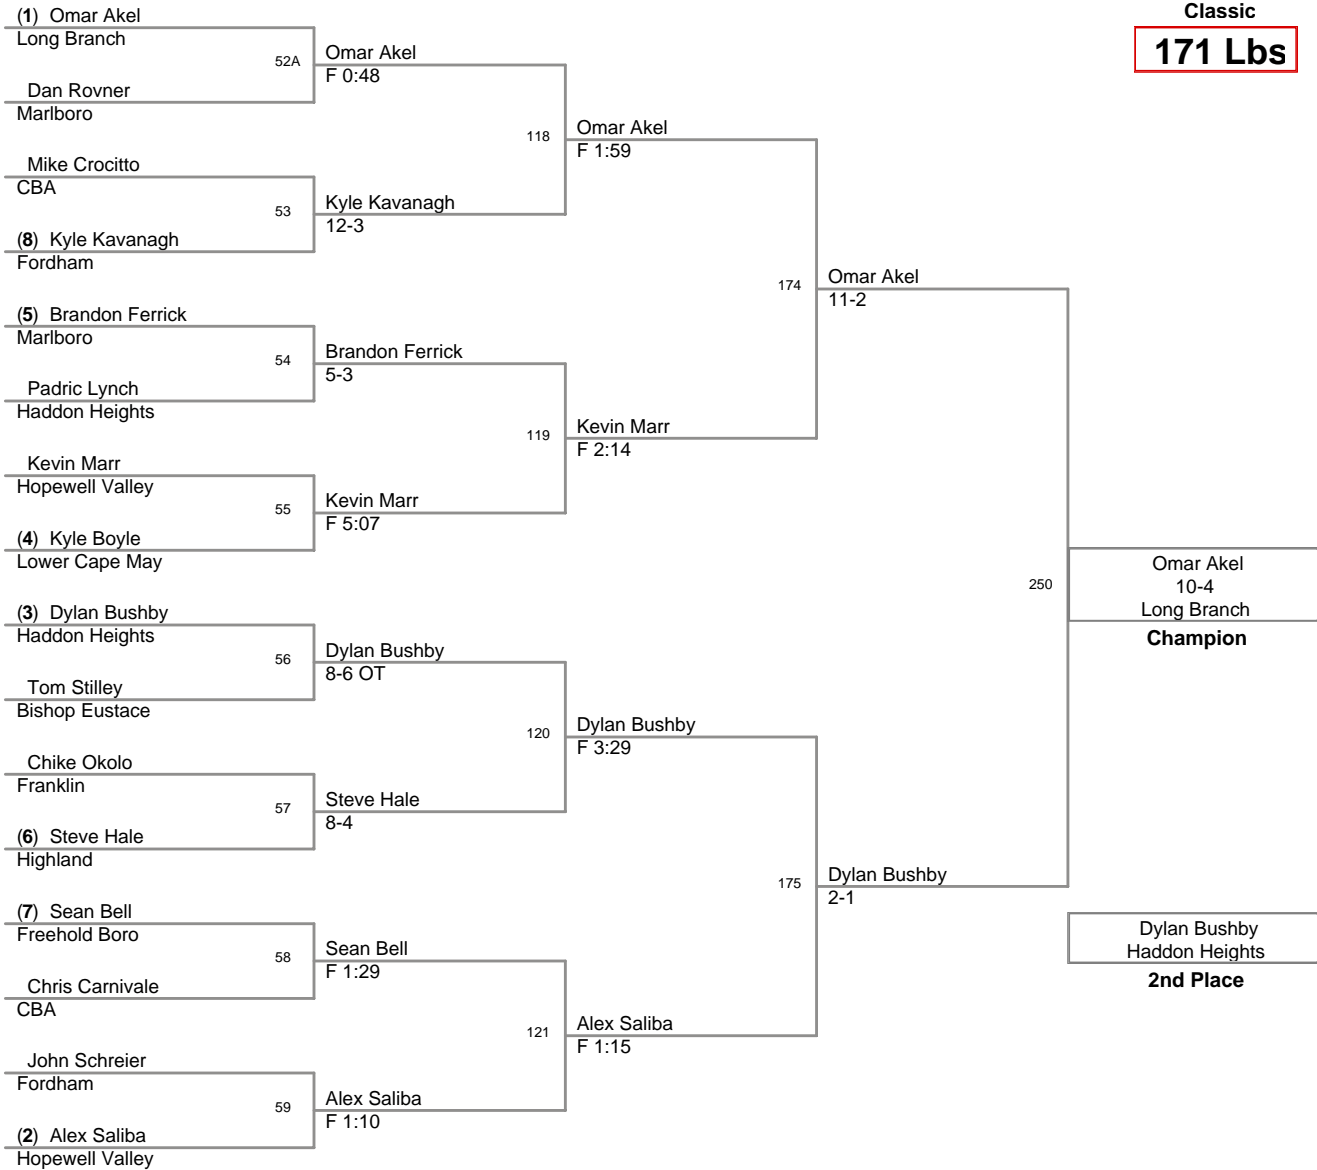

3rd Annual Winter Wave
Classic

152 Lbs

3rd Annual Winter Wave
Classic

160 Lbs

3rd Annual Winter Wave
Classic

171 Lbs

3rd Annual Winter Wave
Classic

189 Lbs