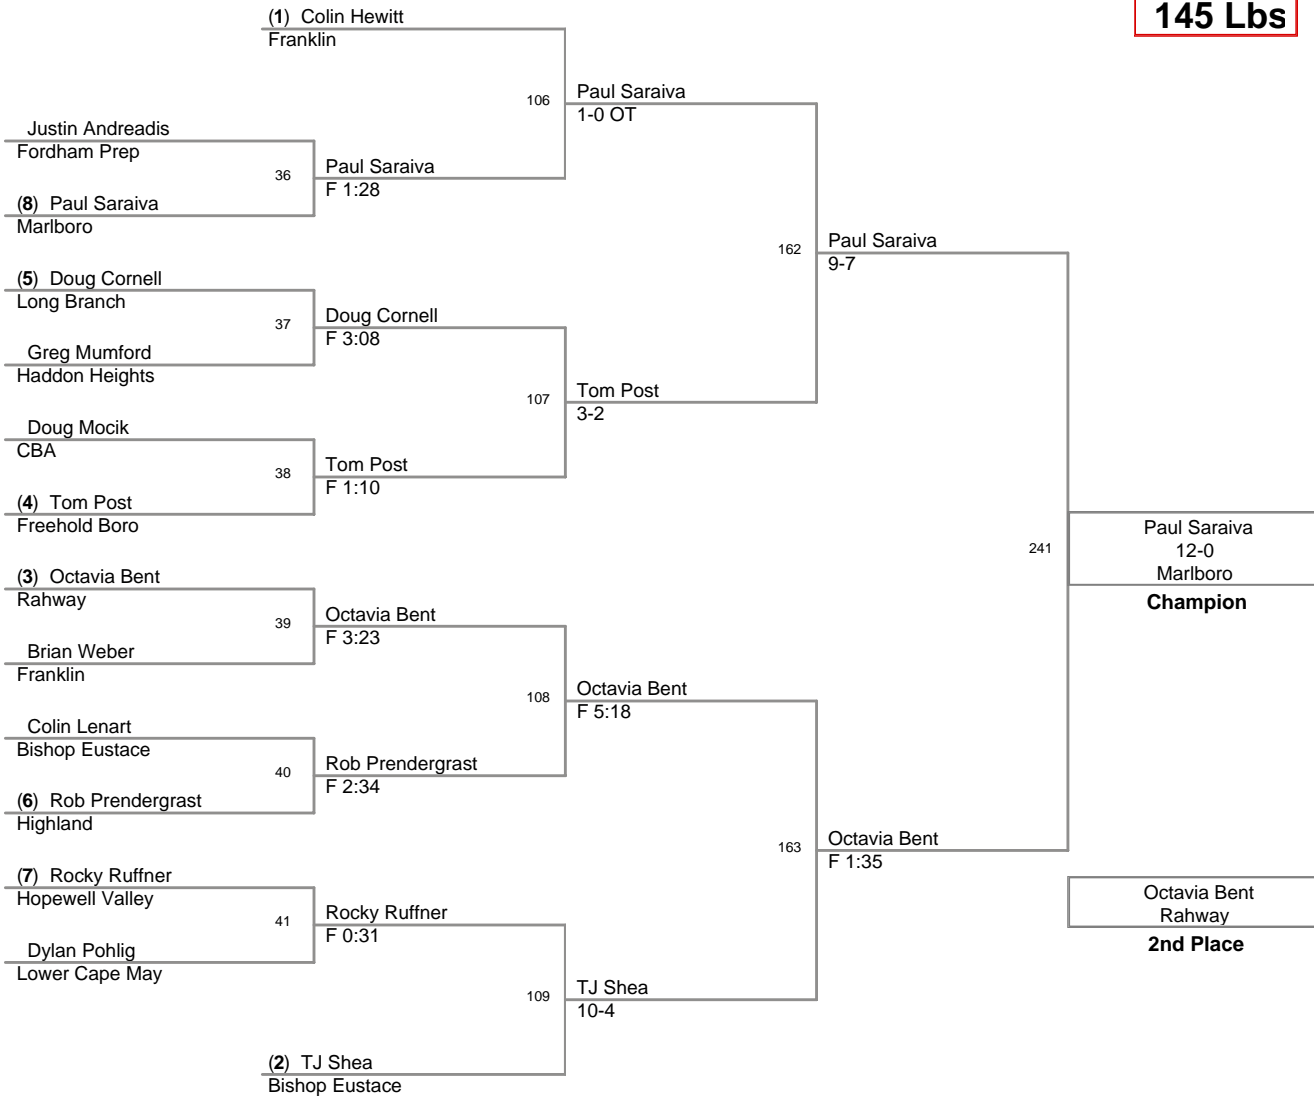

3rd Annual Winter Wave
Classic

130 Lbs

3rd Annual Winter Wave
Classic

135 Lbs

3rd Annual Winter Wave
Classic

140 Lbs

3rd Annual Winter Wave
Classic

145 Lbs