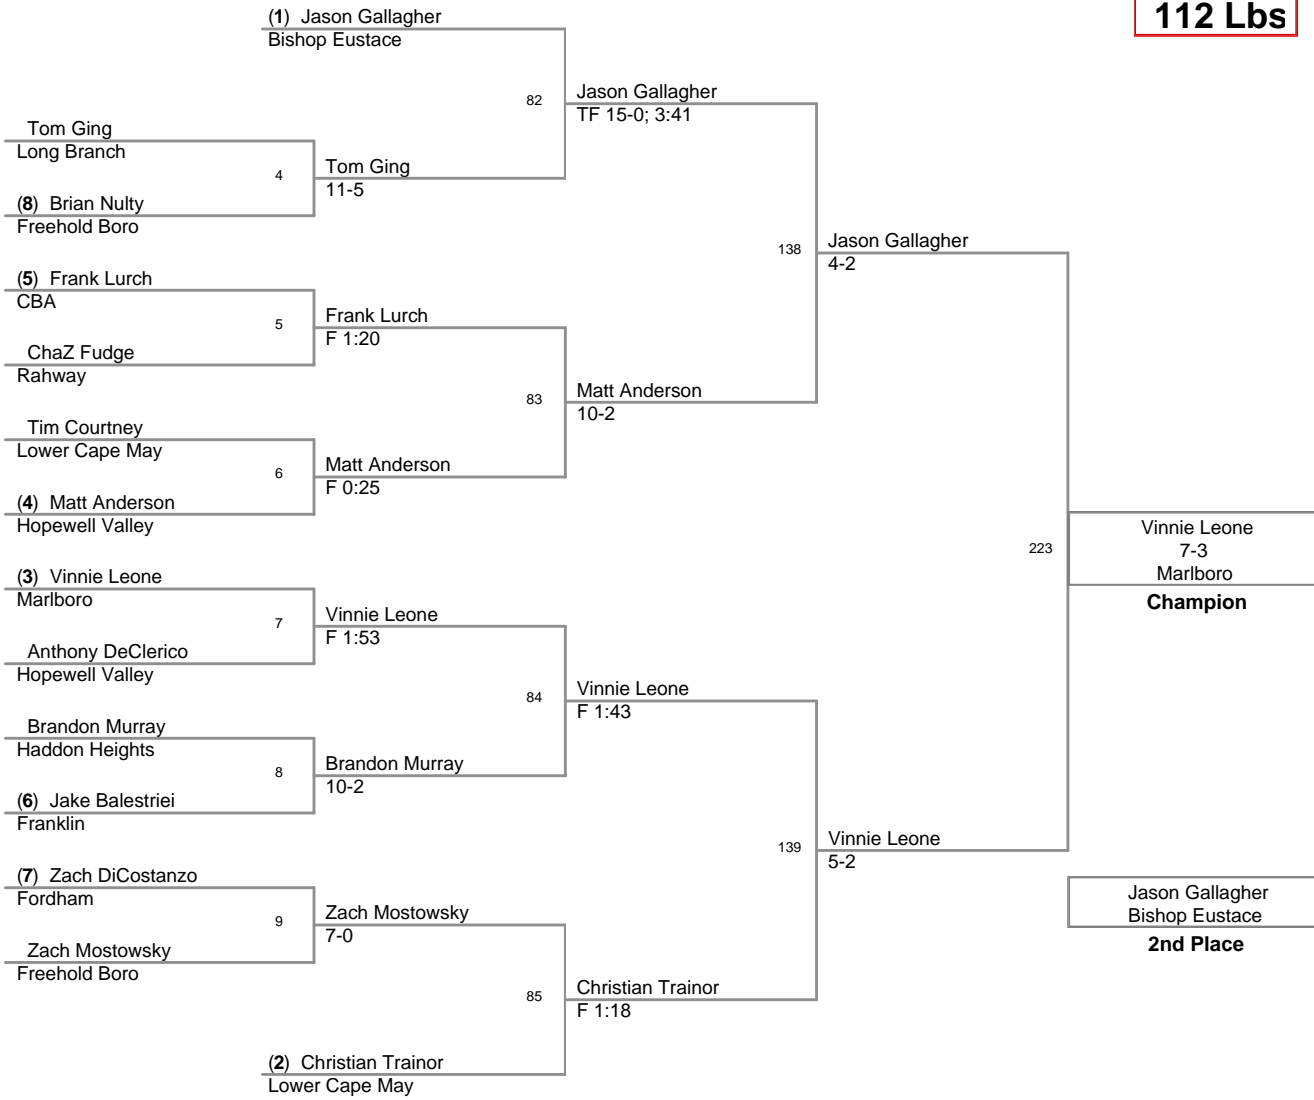

3rd Annual Winter Wave
Classic

103 Lbs

3rd Annual Winter Wave
Classic

112 Lbs

3rd Annual Winter Wave
Classic

119 Lbs

3rd Annual Winter Wave
Classic

125 Lbs