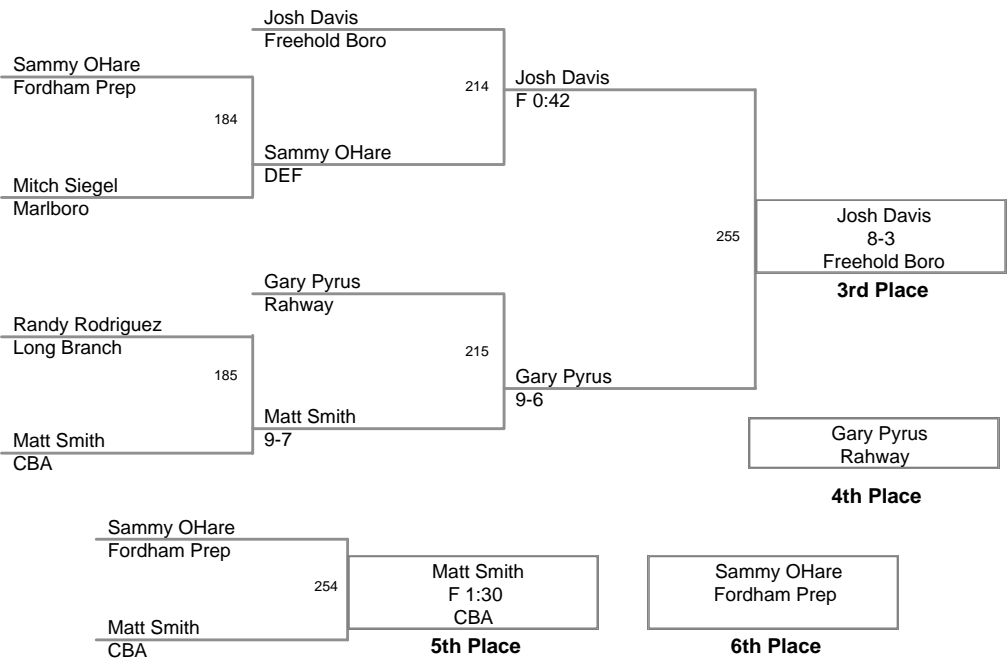

3rd Annual Winter Wave
Classic

215 Lbs