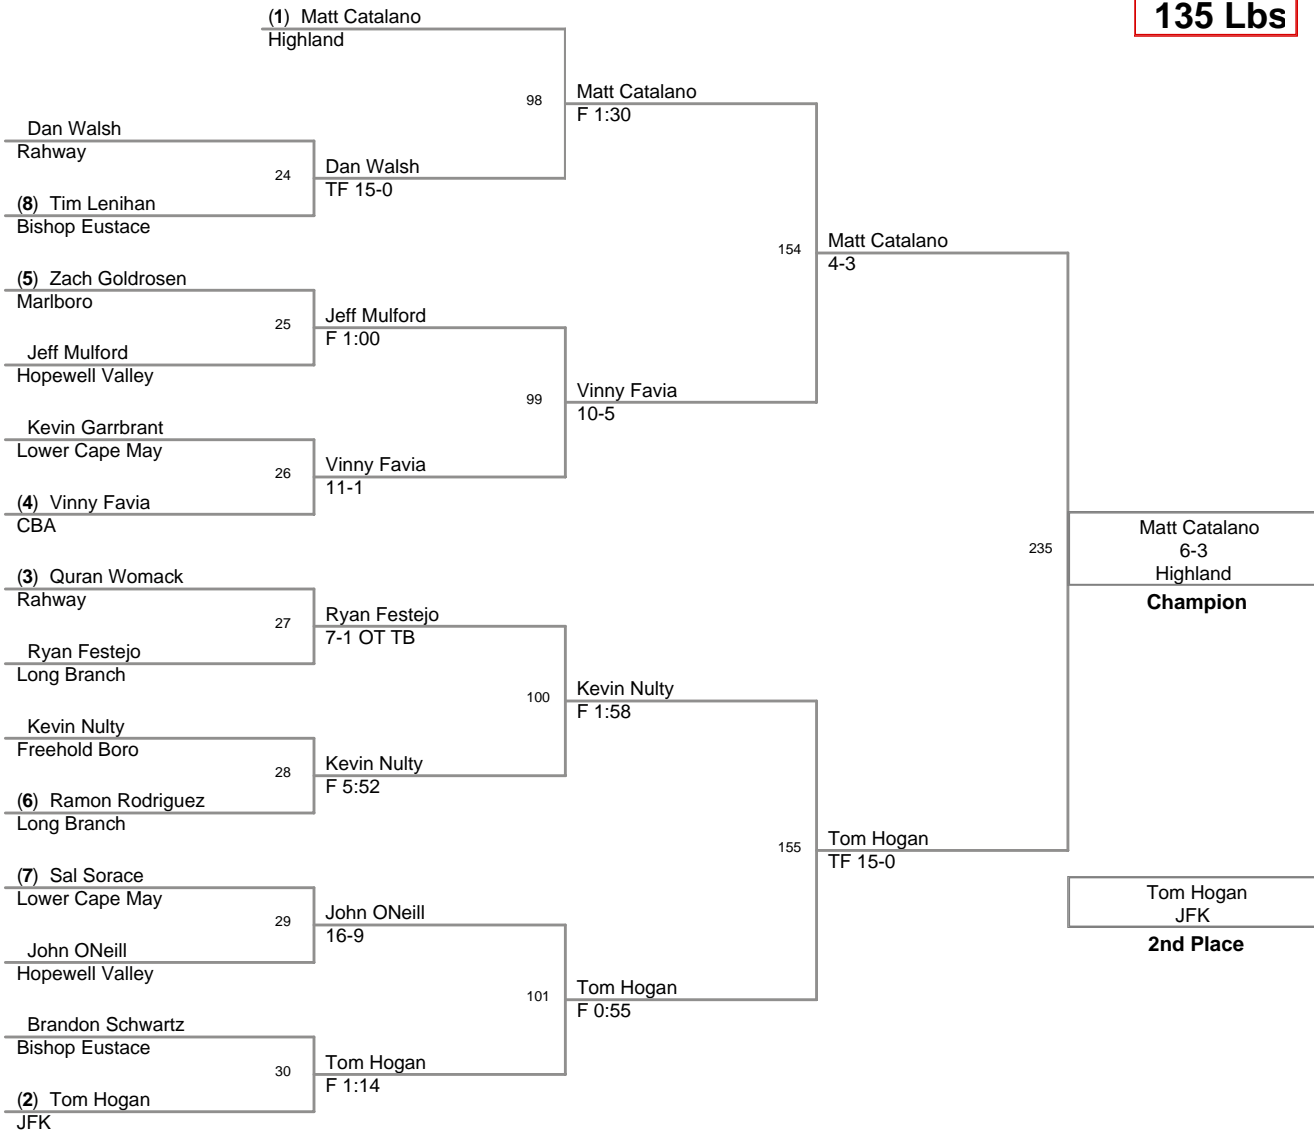

3rd Annual Winter Wave
Classic

103 Lbs

3rd Annual Winter Wave
Classic

112 Lbs

3rd Annual Winter Wave
Classic

119 Lbs

3rd Annual Winter Wave
Classic

125 Lbs

3rd Annual Winter Wave
Classic

130 Lbs

3rd Annual Winter Wave
Classic

135 Lbs

3rd Annual Winter Wave
Classic

140 Lbs

3rd Annual Winter Wave
Classic

145 Lbs