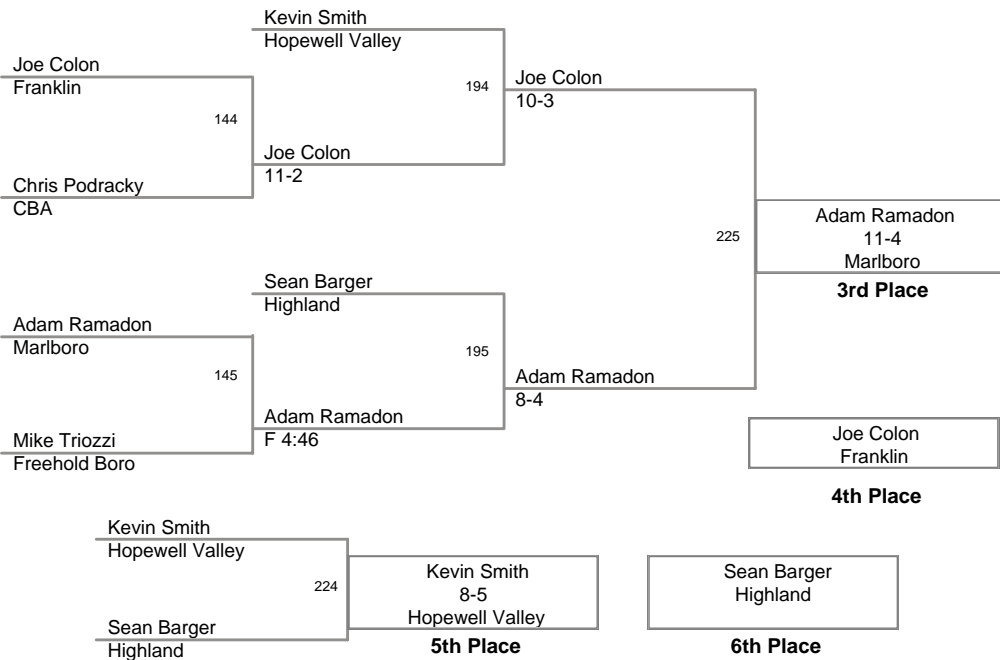

3rd Annual Winter Wave
Classic

103 Lbs

3rd Annual Winter Wave
Classic

112 Lbs

3rd Annual Winter Wave
Classic

119 Lbs

3rd Annual Winter Wave
Classic

125 Lbs