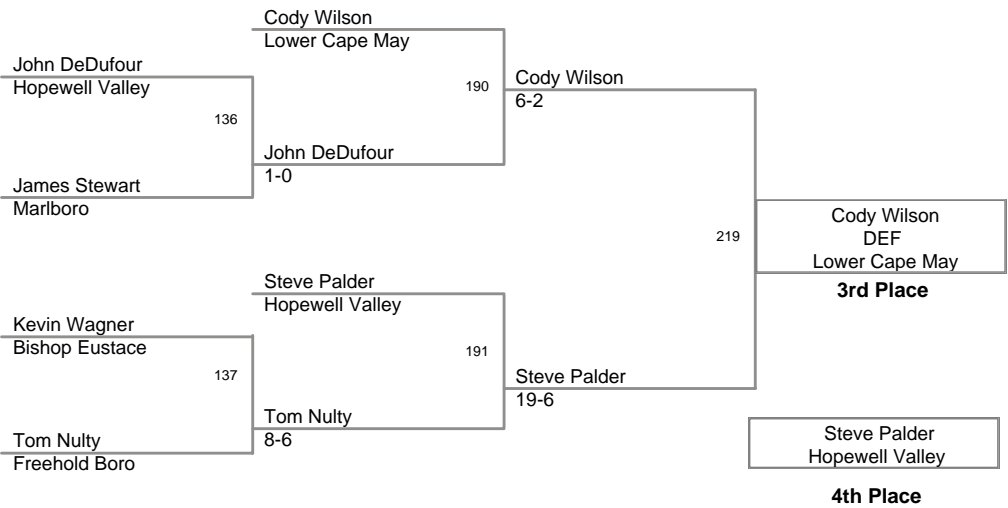

Plc	Points	Team	CH	CONS
1	273.5	Long Branch	-	-
2	139	Hopewell Valley	-	-
3	129.5	CBA	-	-
4	119	Lower Cape May	-	-
5	105	Highland	-	-
6	95	Marlboro	-	-
7	94	Haddon Heights	-	-
8	90	Freehold Boro	-	-
9	88.5	Rahway	-	-
10	76.5	Bishop Eustace	-	-
11	47.5	Fordham Prep	-	-
12	37.5	JFK	-	-
13	36	Franklin	-	-
14	20	Fordham	-	-

3rd Annual Winter Wave
Classic

103 Lbs

3rd Annual Winter Wave
Classic

112 Lbs

3rd Annual Winter Wave
Classic

119 Lbs

3rd Annual Winter Wave
Classic

125 Lbs

3rd Annual Winter Wave
Classic

130 Lbs

3rd Annual Winter Wave
Classic

135 Lbs

3rd Annual Winter Wave
Classic

140 Lbs

3rd Annual Winter Wave
Classic

145 Lbs