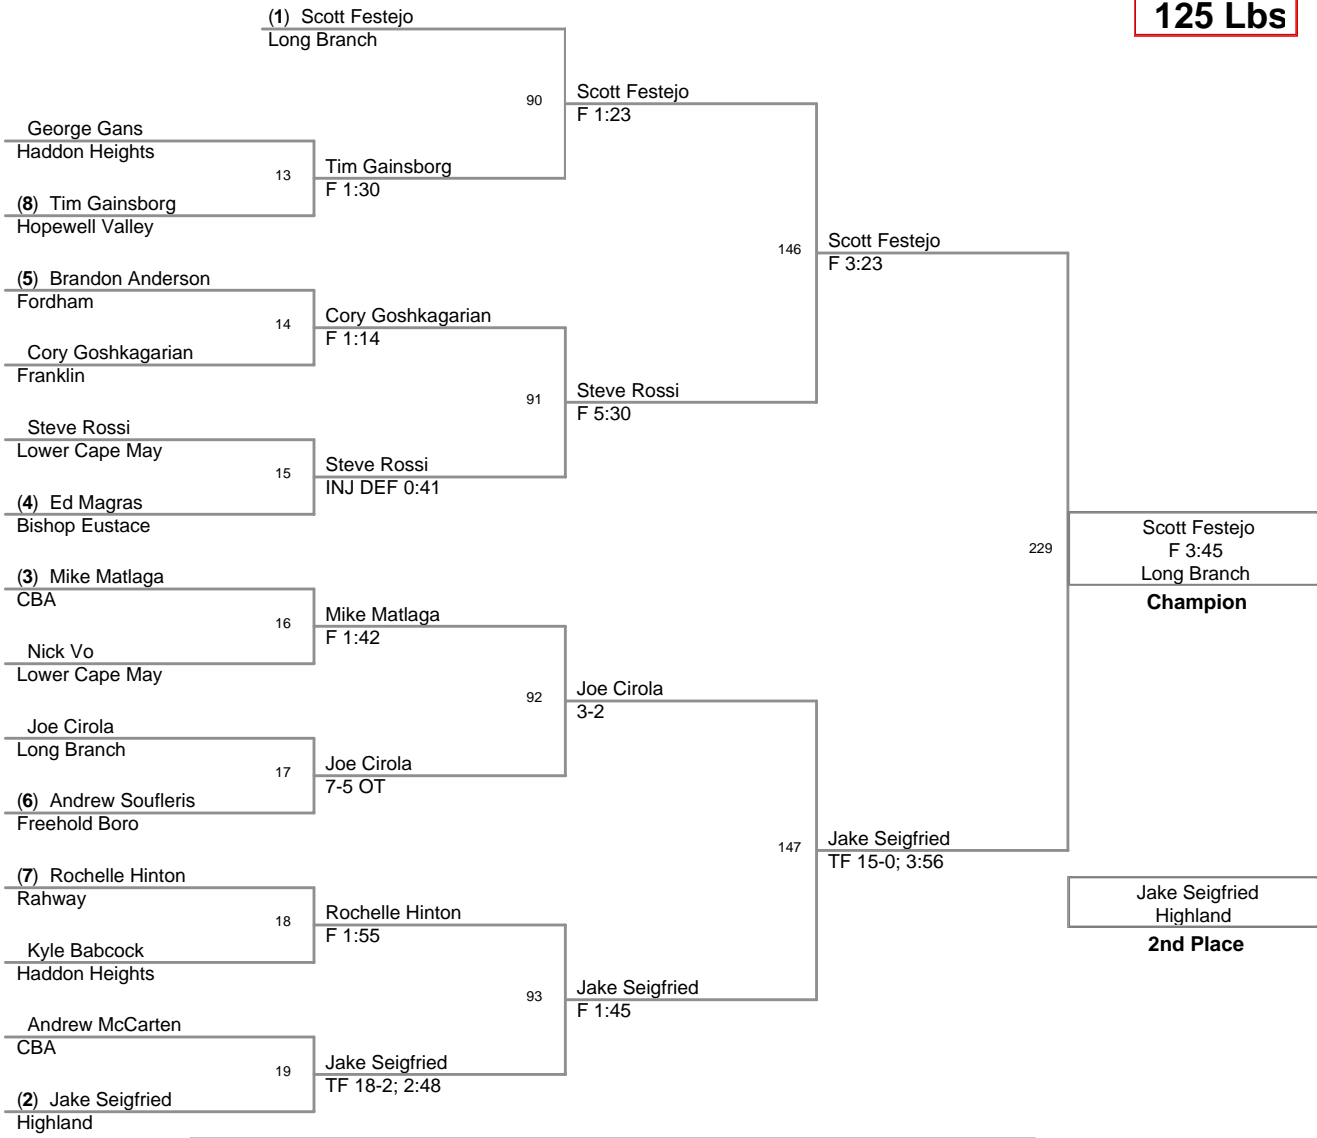

3rd Annual Winter Wave
Classic

103 Lbs

3rd Annual Winter Wave
Classic

112 Lbs

3rd Annual Winter Wave
Classic

119 Lbs

3rd Annual Winter Wave
Classic

125 Lbs