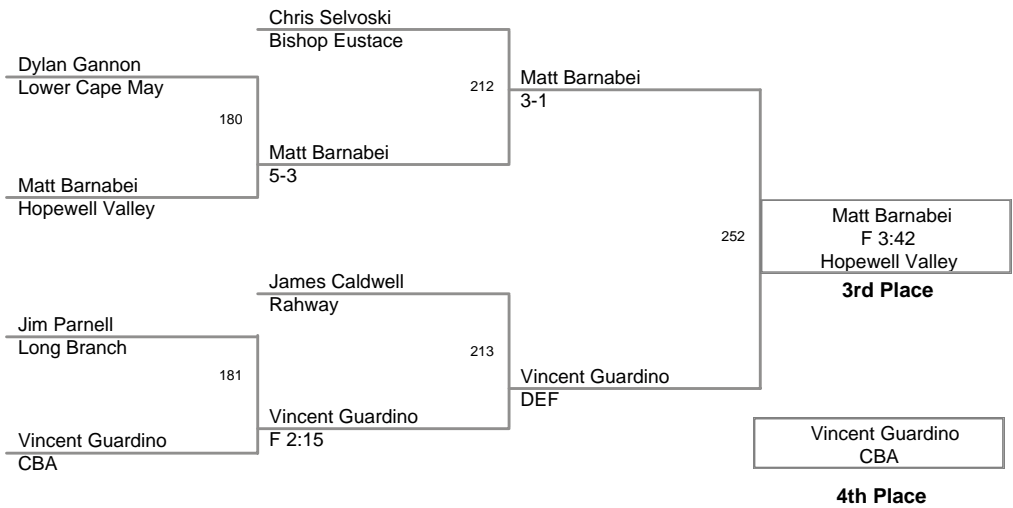

3rd Annual Winter Wave
Classic

152 Lbs

3rd Annual Winter Wave
Classic

160 Lbs

3rd Annual Winter Wave
Classic

171 Lbs

3rd Annual Winter Wave
Classic

189 Lbs