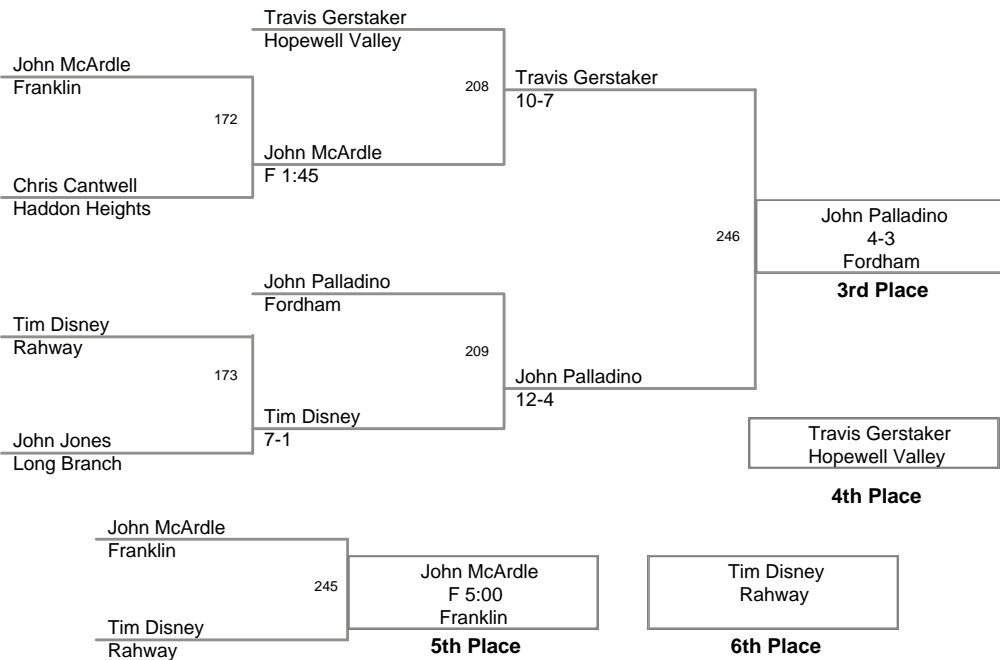

3rd Annual Winter Wave
Classic

160 Lbs