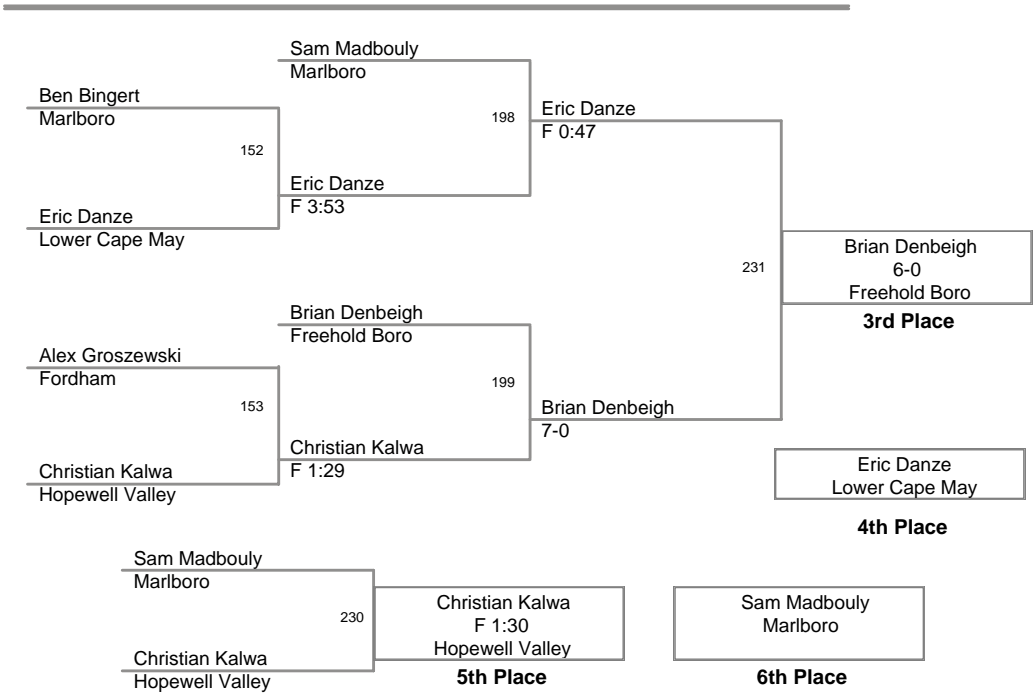

3rd Annual Winter Wave
Classic

130 Lbs