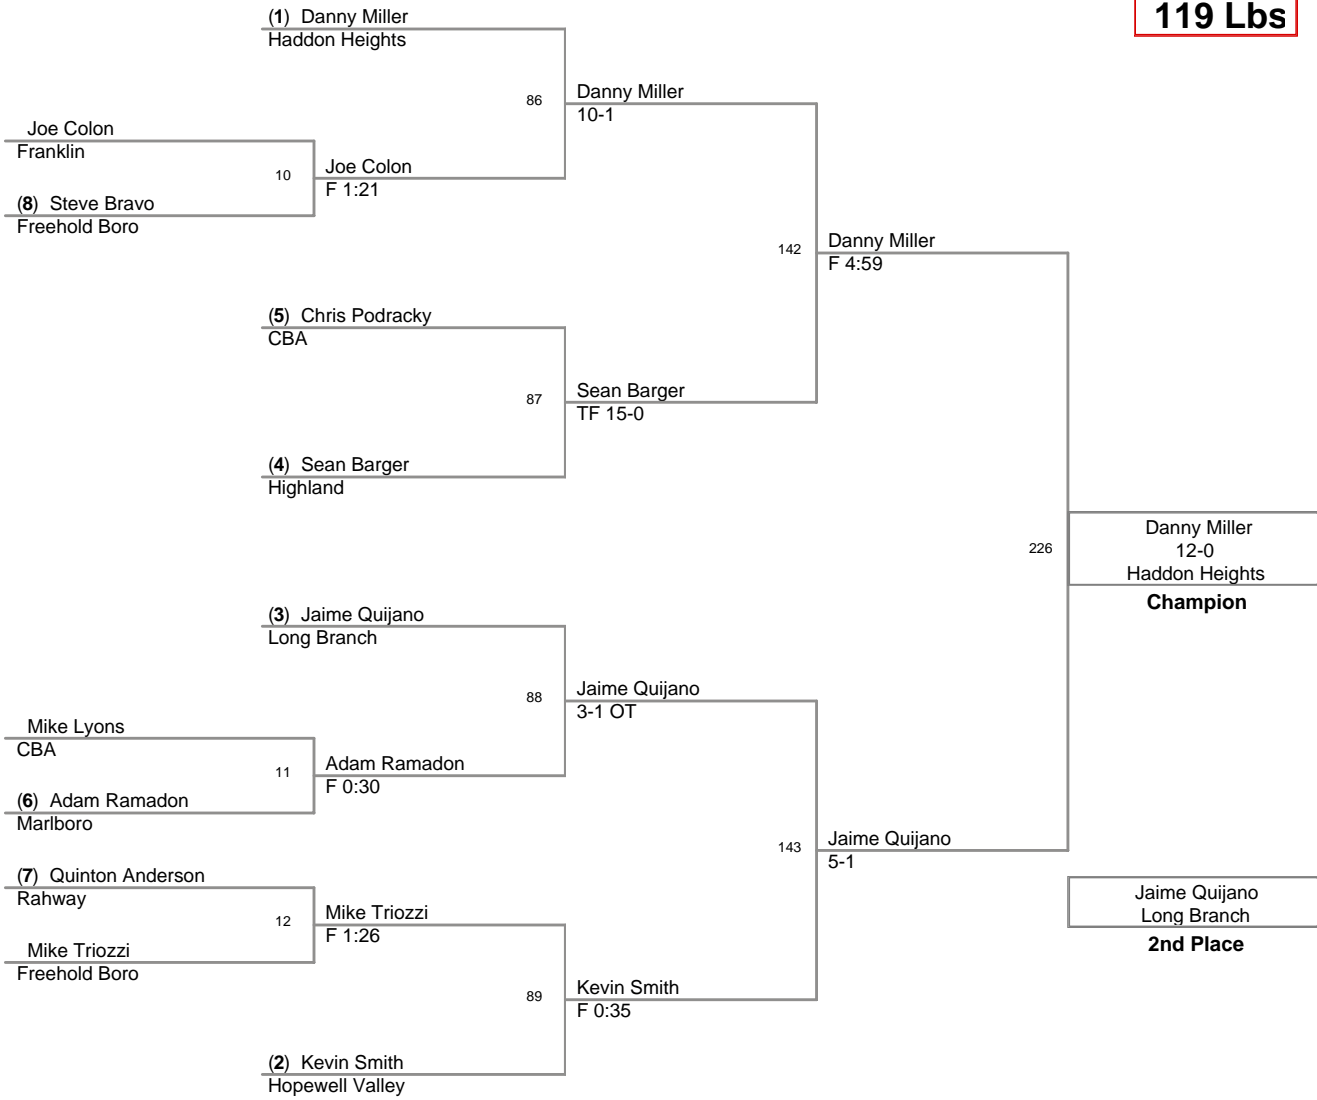

3rd Annual Winter Wave
Classic

103 Lbs

3rd Annual Winter Wave
Classic

112 Lbs

3rd Annual Winter Wave
Classic

119 Lbs

3rd Annual Winter Wave
Classic

125 Lbs