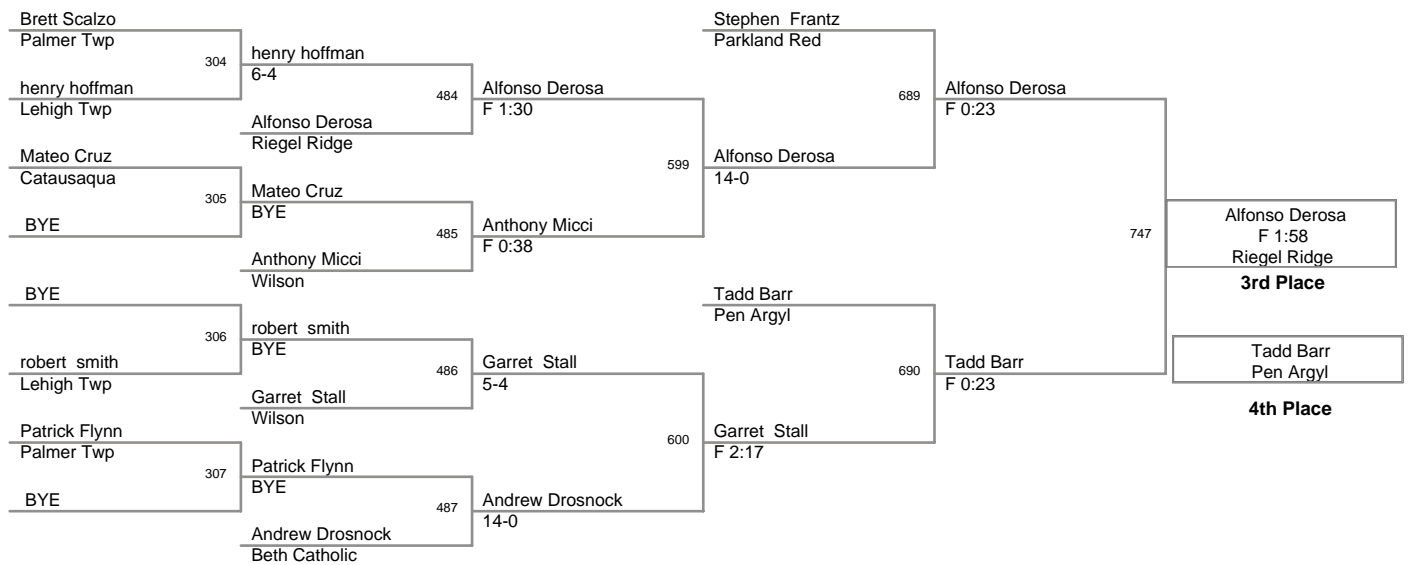

2008 VEWL Exhibition
Tournament

9C Lbs

2008 VEWL Exhibition
Tournament

10B Lbs

2008 VEWL Exhibition
Tournament

11C Lbs

2008 VEWL Exhibition
Tournament

12B Lbs

2008 VEWL Exhibition
Tournament

13C Lbs

2008 VEWL Exhibition
Tournament

14C Lbs

2008 VEWL Exhibition
Tournament

15B Lbs

2008 VEWL Exhibition
Tournament

16C Lbs