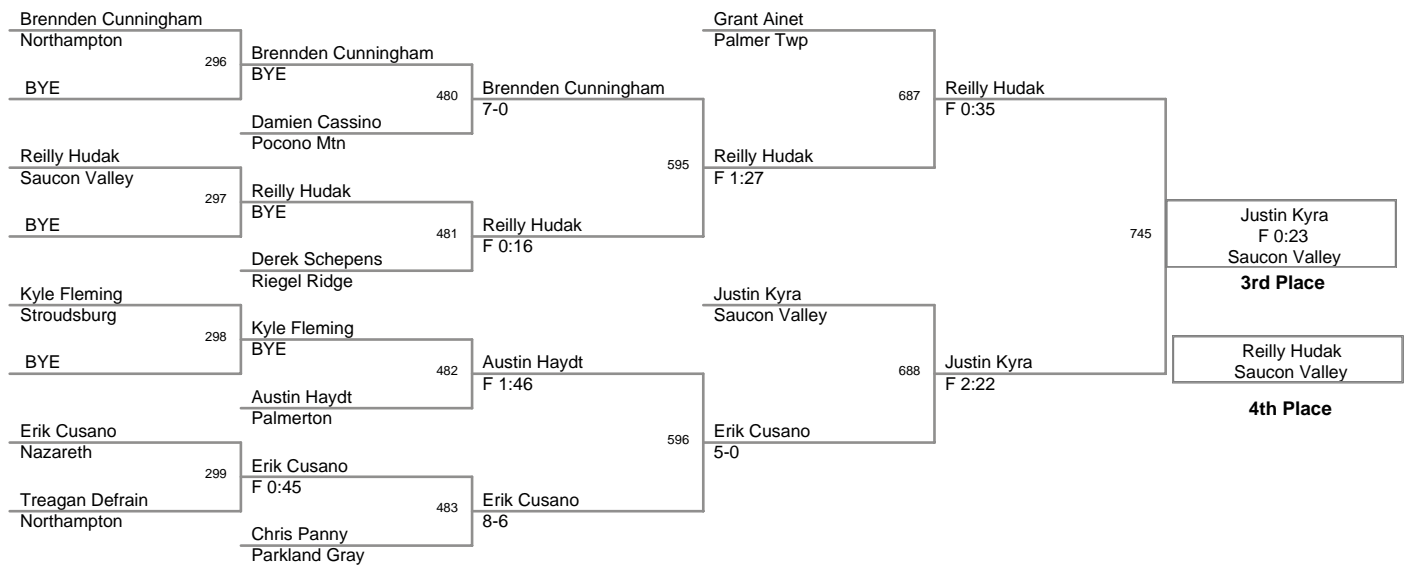

2008 VEWL Exhibition
Tournament

9C Lbs

2008 VEWL Exhibition
Tournament

10B Lbs

2008 VEWL Exhibition
Tournament

11C Lbs

2008 VEWL Exhibition
Tournament

12B Lbs