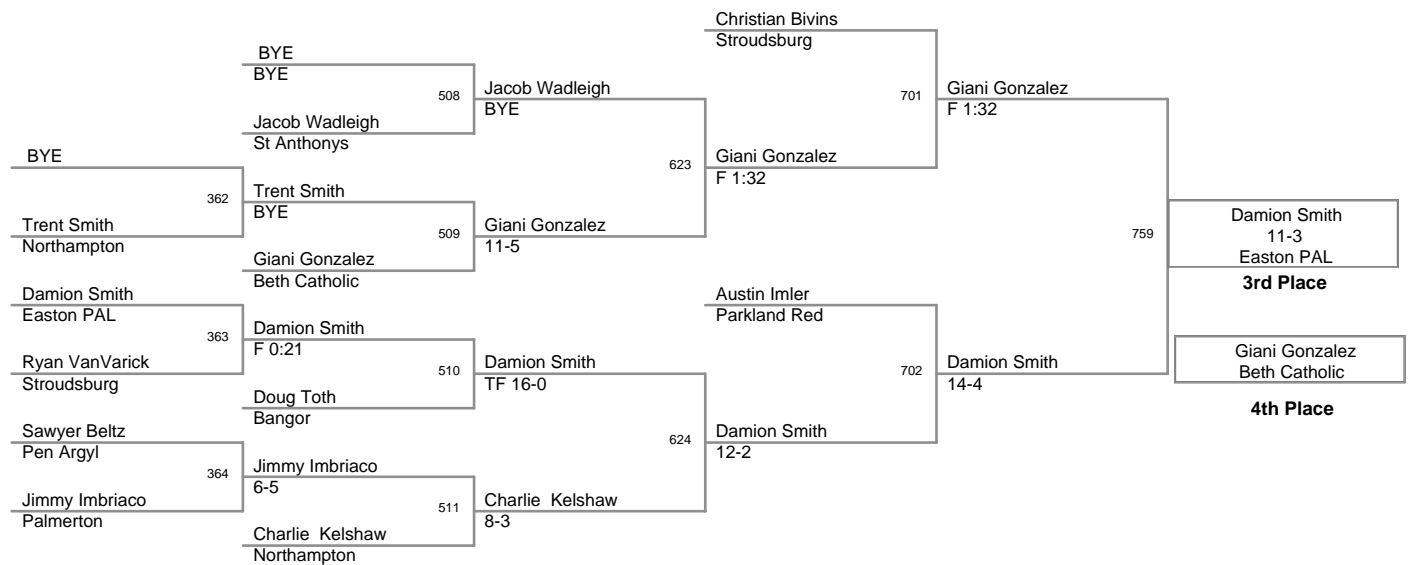

2008 VEWL Exhibition
Tournament

17B Lbs

2008 VEWL Exhibition
Tournament

18C Lbs

2008 VEWL Exhibition
Tournament

19B Lbs

2008 VEWL Exhibition
Tournament

20C Lbs

2008 VEWL Exhibition
Tournament

21B Lbs

2008 VEWL Exhibition
Tournament

22C Lbs

2008 VEWL Exhibition
Tournament

23B Lbs

2008 VEWL Exhibition
Tournament

24C Lbs