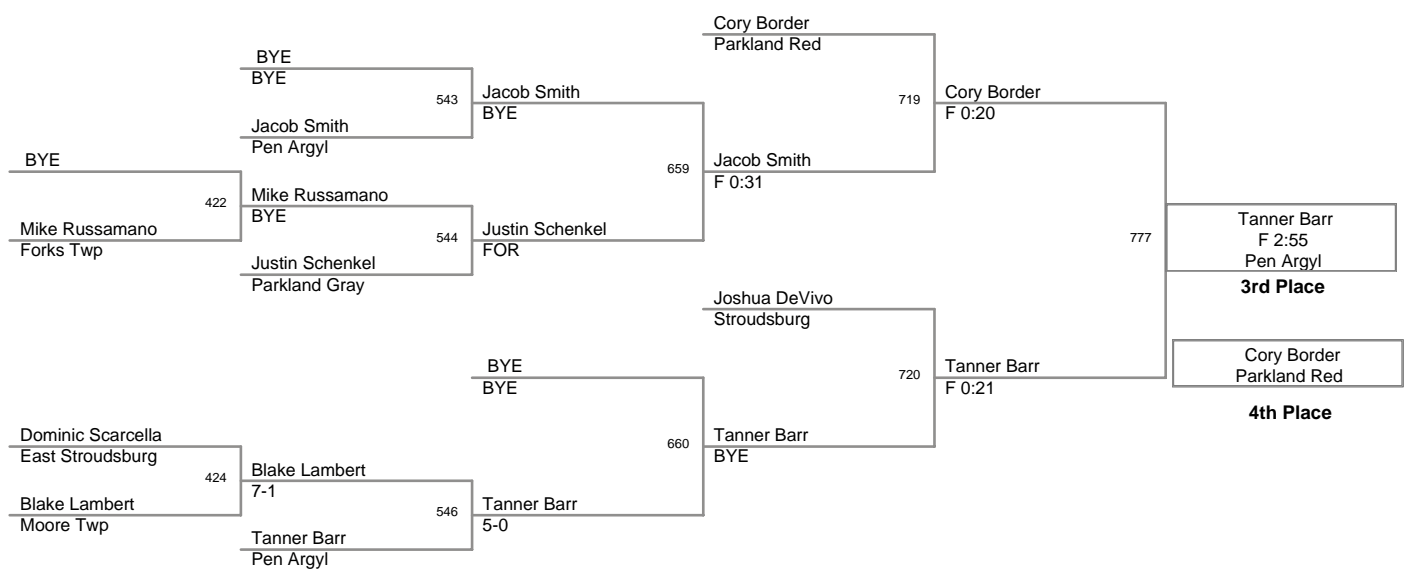

2008 VEWL Exhibition
Tournament

25C Lbs

2008 VEWL Exhibition
Tournament

26C Lbs

2008 VEWL Exhibition
Tournament

27C Lbs

2008 VEWL Exhibition
Tournament

28C Lbs