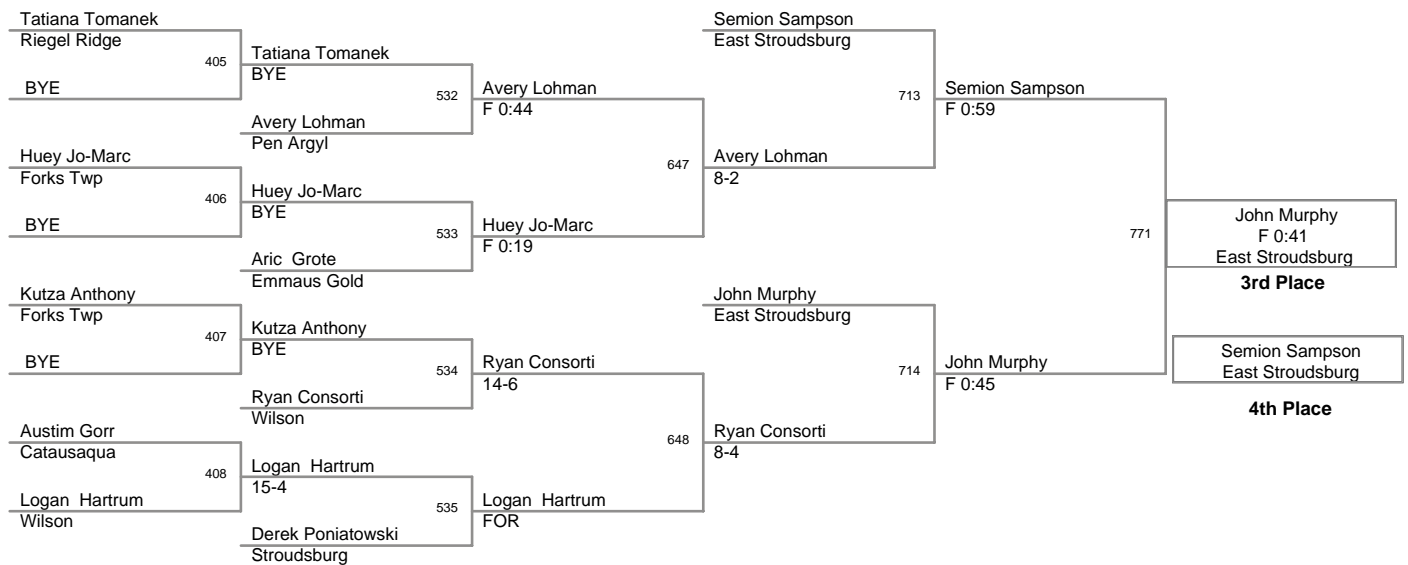

2008 VEWL Exhibition
Tournament

25C Lbs