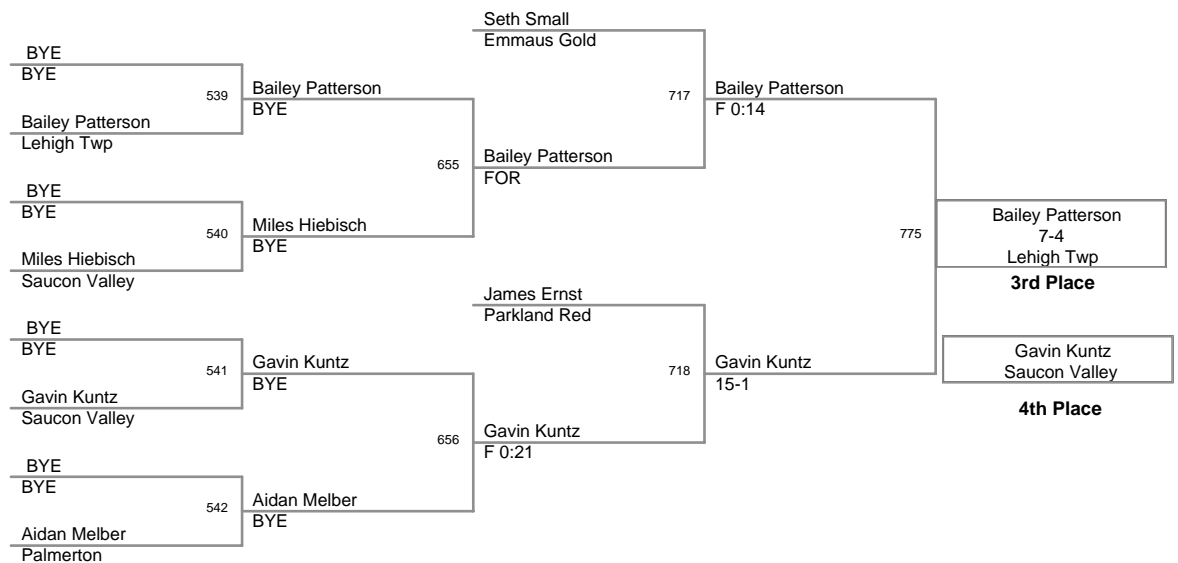

2008 VEWL Exhibition
Tournament

25C Lbs

2008 VEWL Exhibition
Tournament

26C Lbs

2008 VEWL Exhibition
Tournament

27C Lbs

2008 VEWL Exhibition
Tournament

28C Lbs