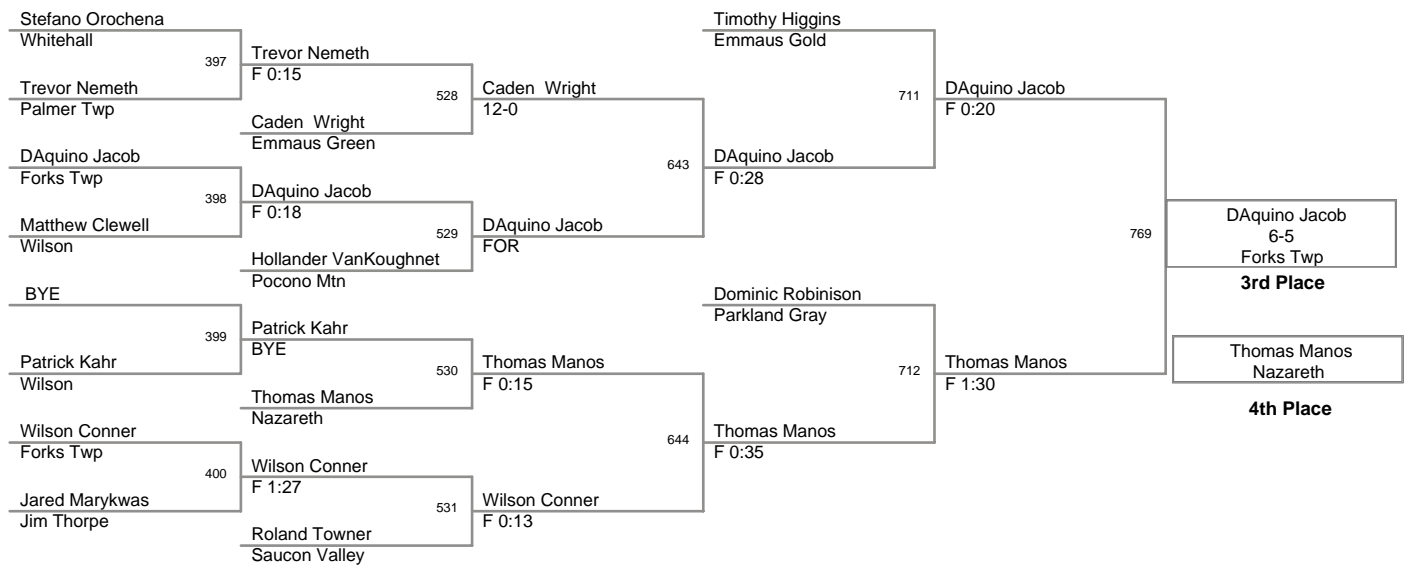

2008 VEWL Exhibition
Tournament

21B Lbs

2008 VEWL Exhibition
Tournament

22C Lbs

2008 VEWL Exhibition
Tournament

23B Lbs

2008 VEWL Exhibition
Tournament

24C Lbs