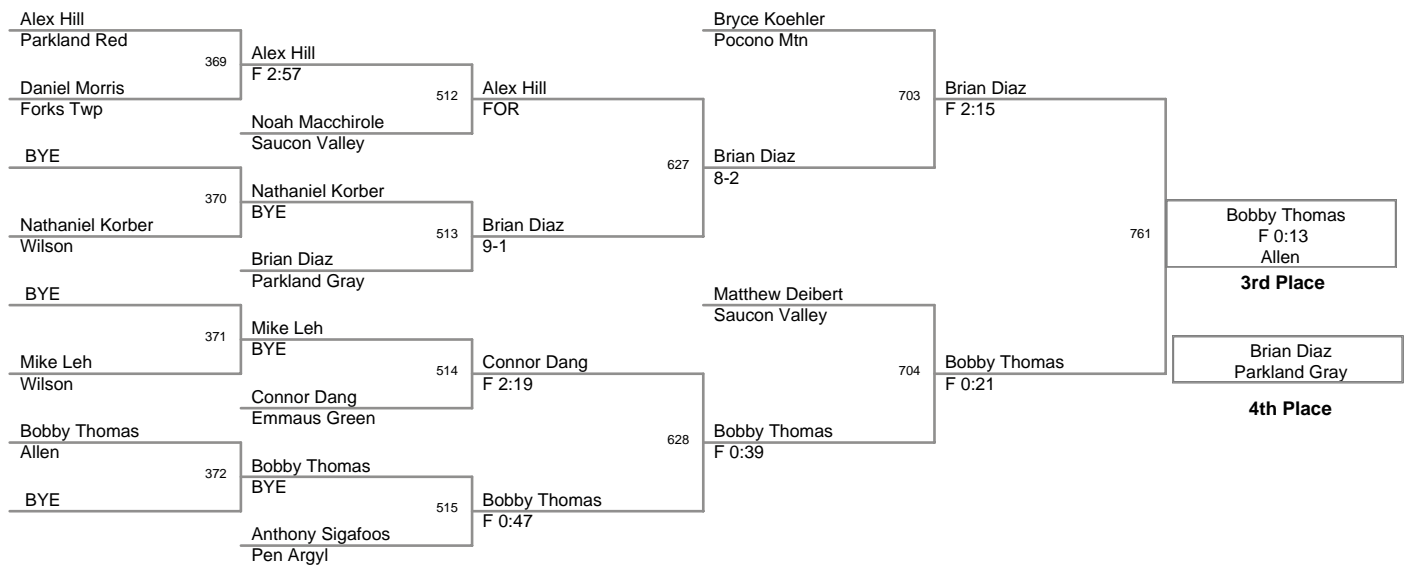

2008 VEWL Exhibition
Tournament

17B Lbs

2008 VEWL Exhibition
Tournament

18C Lbs

2008 VEWL Exhibition
Tournament

19B Lbs

2008 VEWL Exhibition
Tournament

20C Lbs