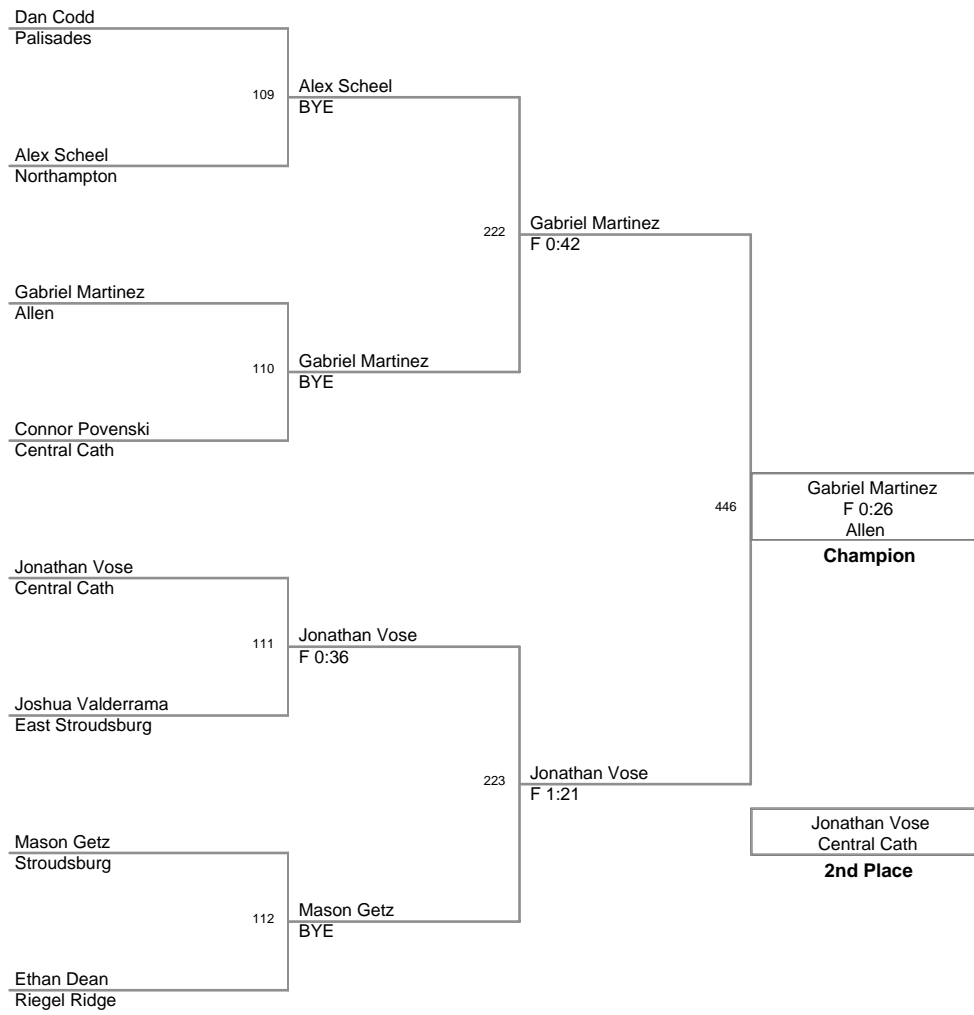

2008 VEWL Exhibition
Tournament

33B Lbs