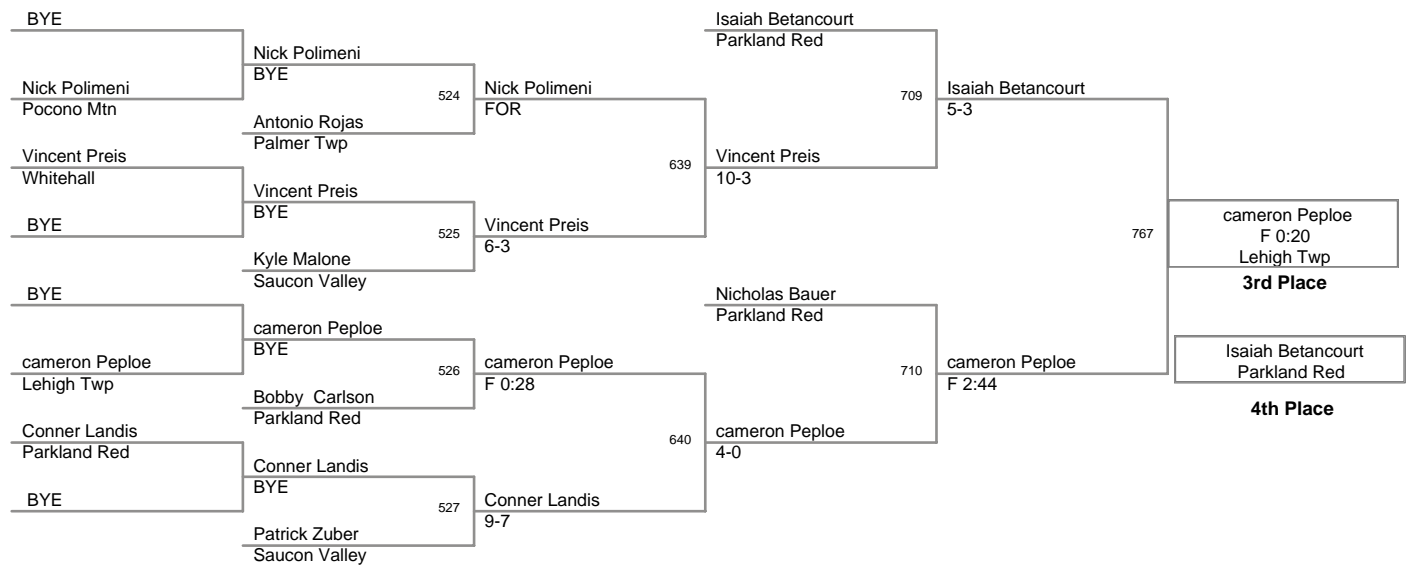

2008 VEWL Exhibition
Tournament

21B Lbs

2008 VEWL Exhibition
Tournament

22C Lbs

2008 VEWL Exhibition
Tournament

23B Lbs

2008 VEWL Exhibition
Tournament

24C Lbs