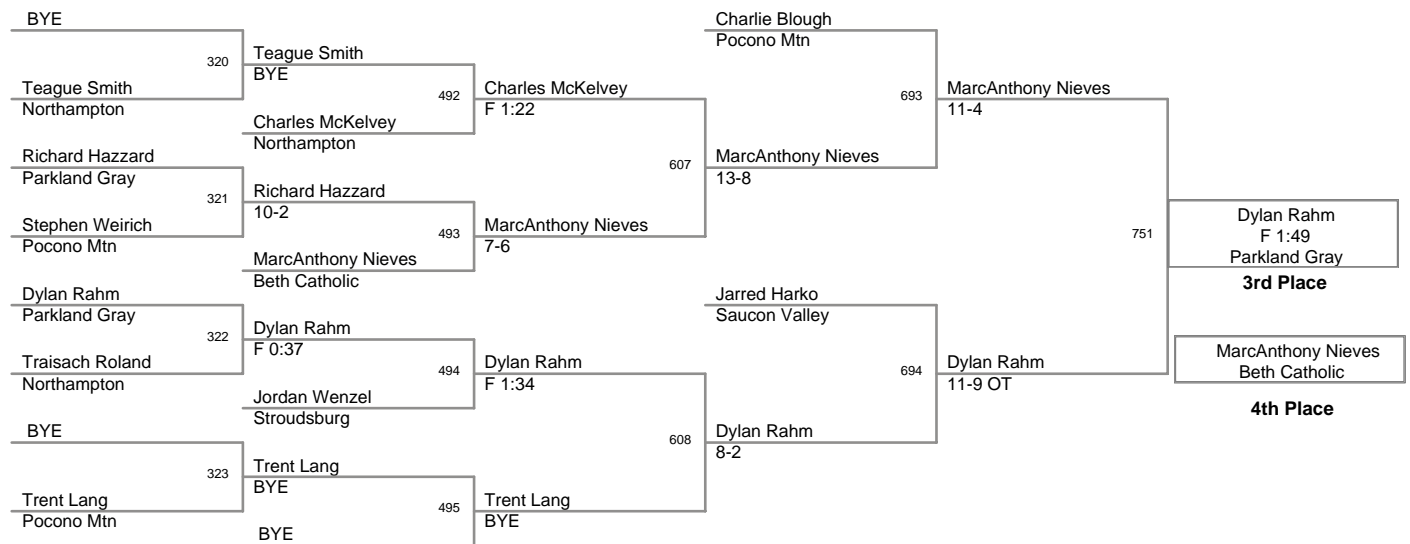

2008 VEWL Exhibition
Tournament

13C Lbs

2008 VEWL Exhibition
Tournament

14C Lbs

2008 VEWL Exhibition
Tournament

15B Lbs

2008 VEWL Exhibition
Tournament

16C Lbs