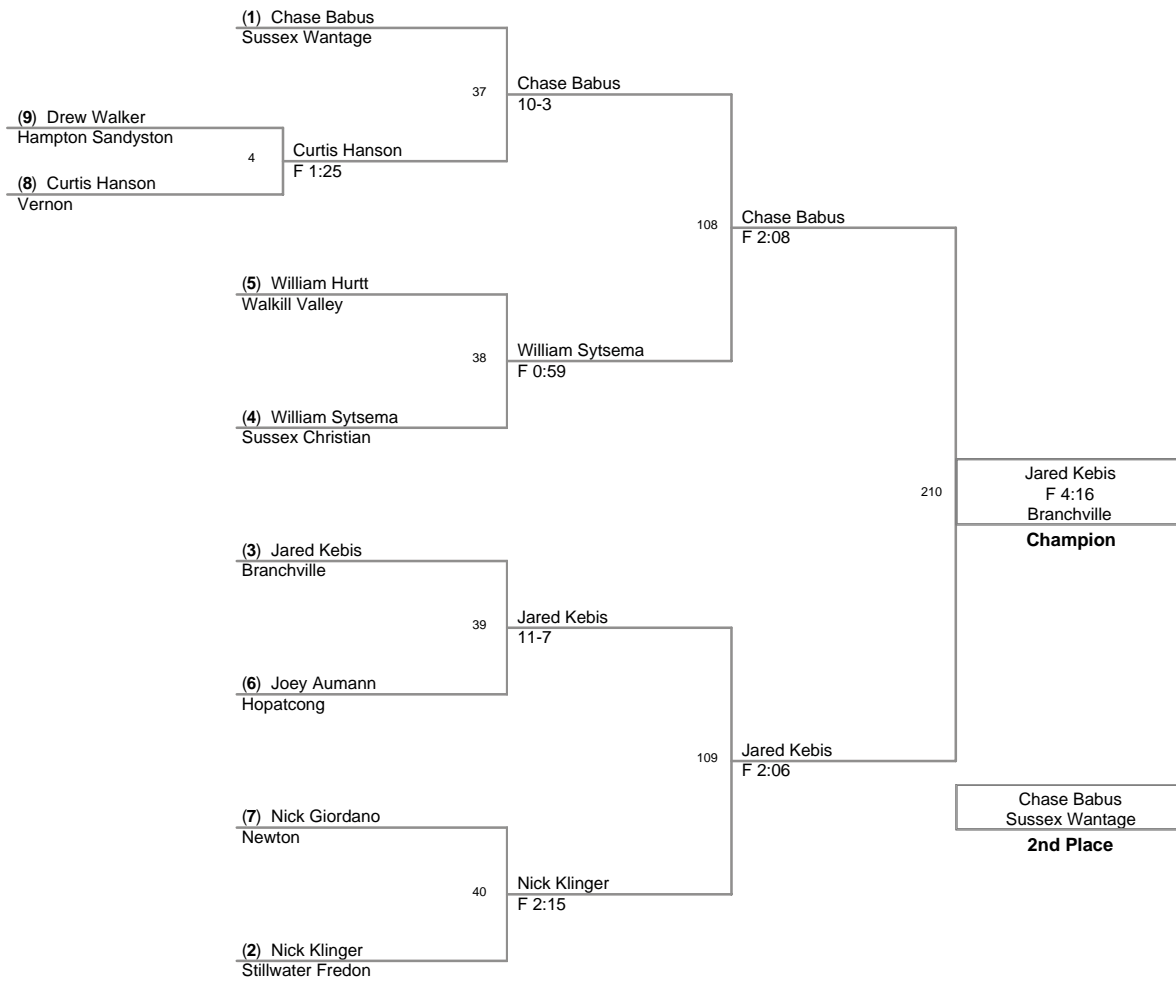

2008 SCMCWL
Championships

SHWT

2008 SCMCWL
Championships

HWT Lbs

2008 SCMCWL
Championships

55 Lbs

**2008 SMCWL
Championships**

78 Lbs