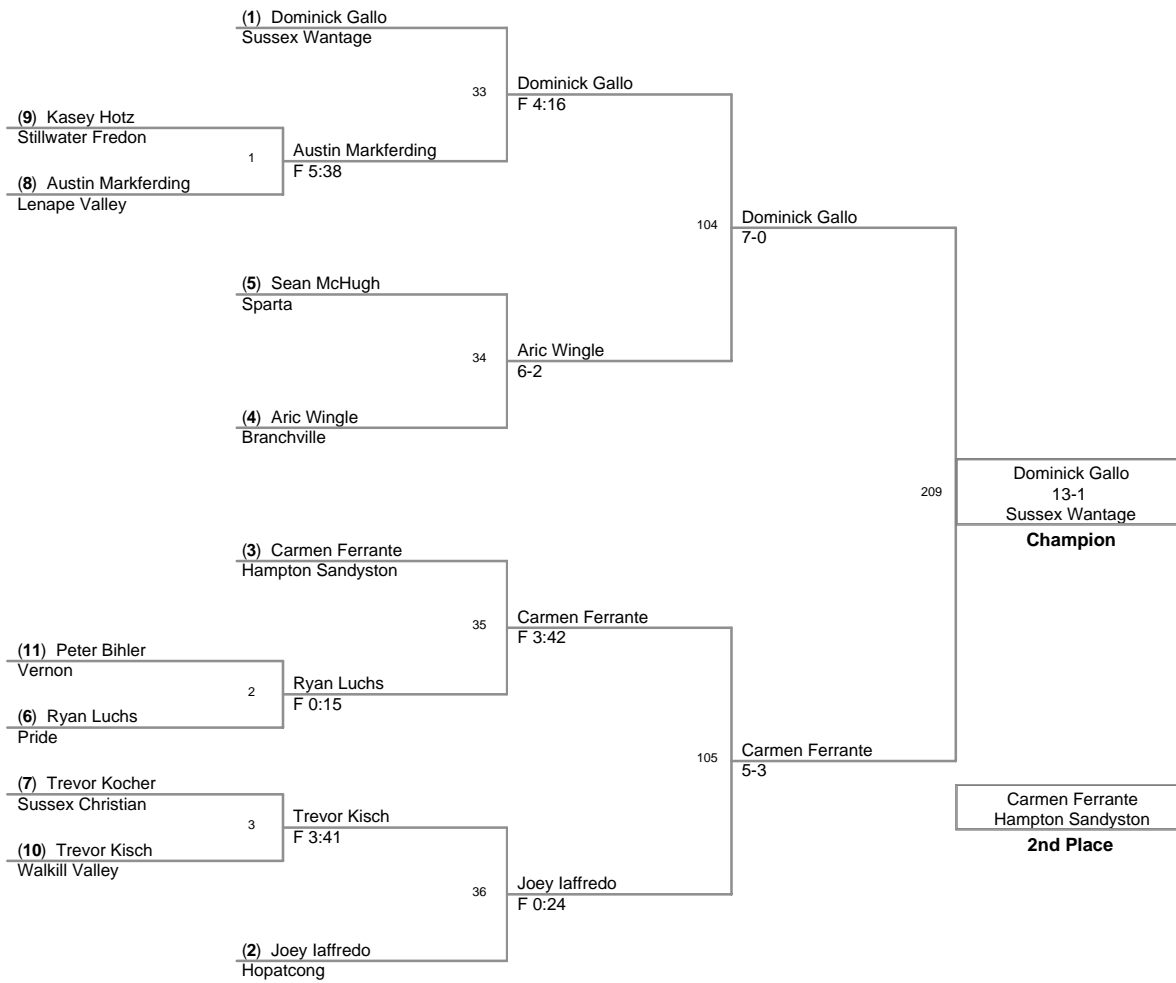

2008 SCMCWL
Championships

SHWT

2008 SCMCWL
Championships

HWT Lbs

2008 SCMCWL
Championships

55 Lbs

**2008 SMCWL
Championships**

78 Lbs