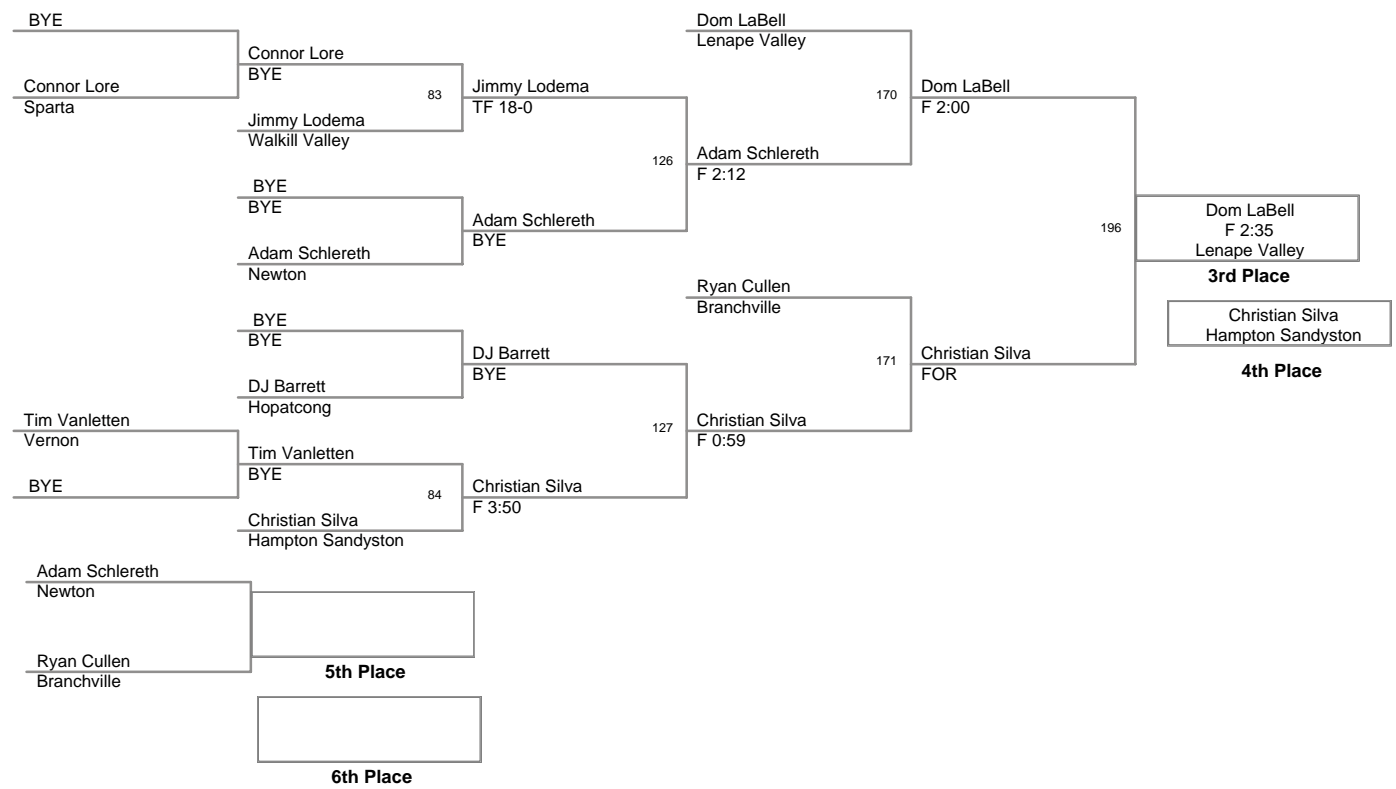

2008 SCMCWL
Championships

SHWT

2008 SCMCWL
Championships

HWT Lbs

2008 SCMCWL
Championships

55 Lbs

**2008 SMCWL
Championships**

78 Lbs