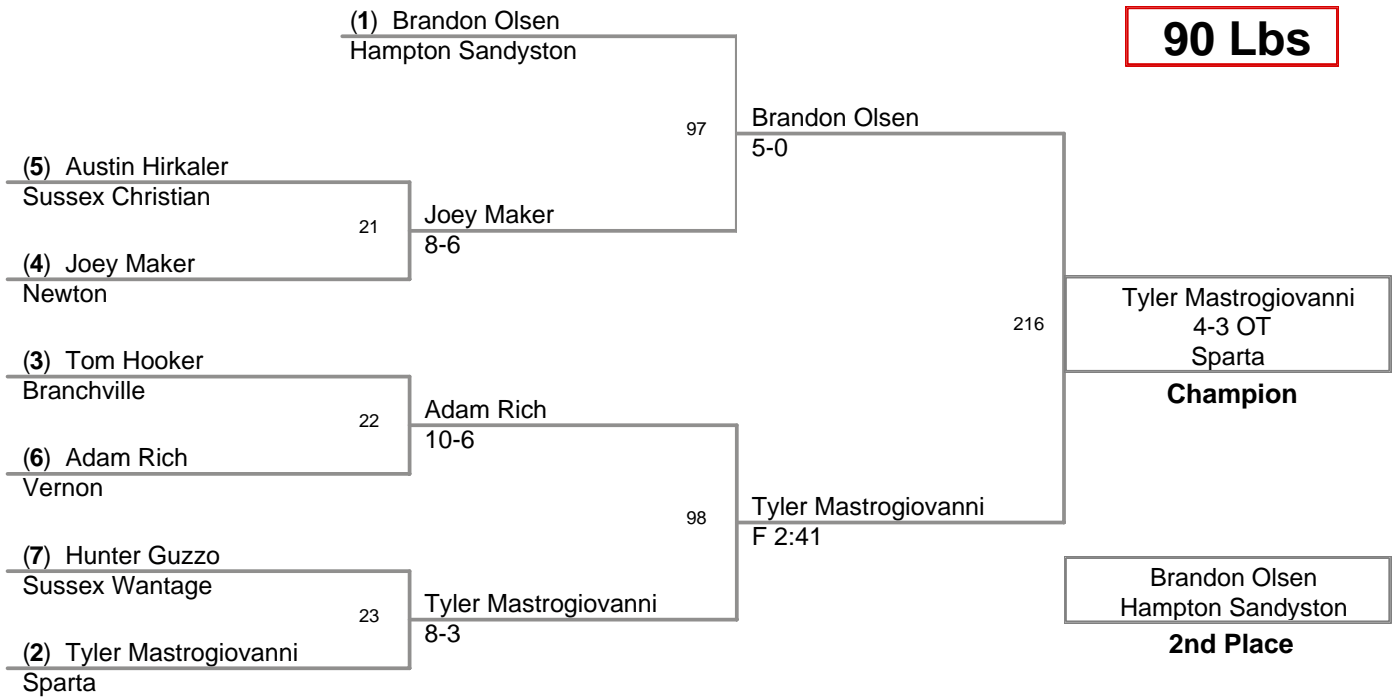

2008 SCMCWL
Championships

SHWT

2008 SCMCWL
Championships

HWT Lbs

2008 SCMCWL
Championships

55 Lbs

**2008 SMCWL
Championships**

78 Lbs

2008 SCMCWL
Championships

90 Lbs

2008 SMCWL
Championships

98 Lbs

2008 SMCWL
Championships

123 Lbs

2008 SCMCWL
Championships

130 Lbs