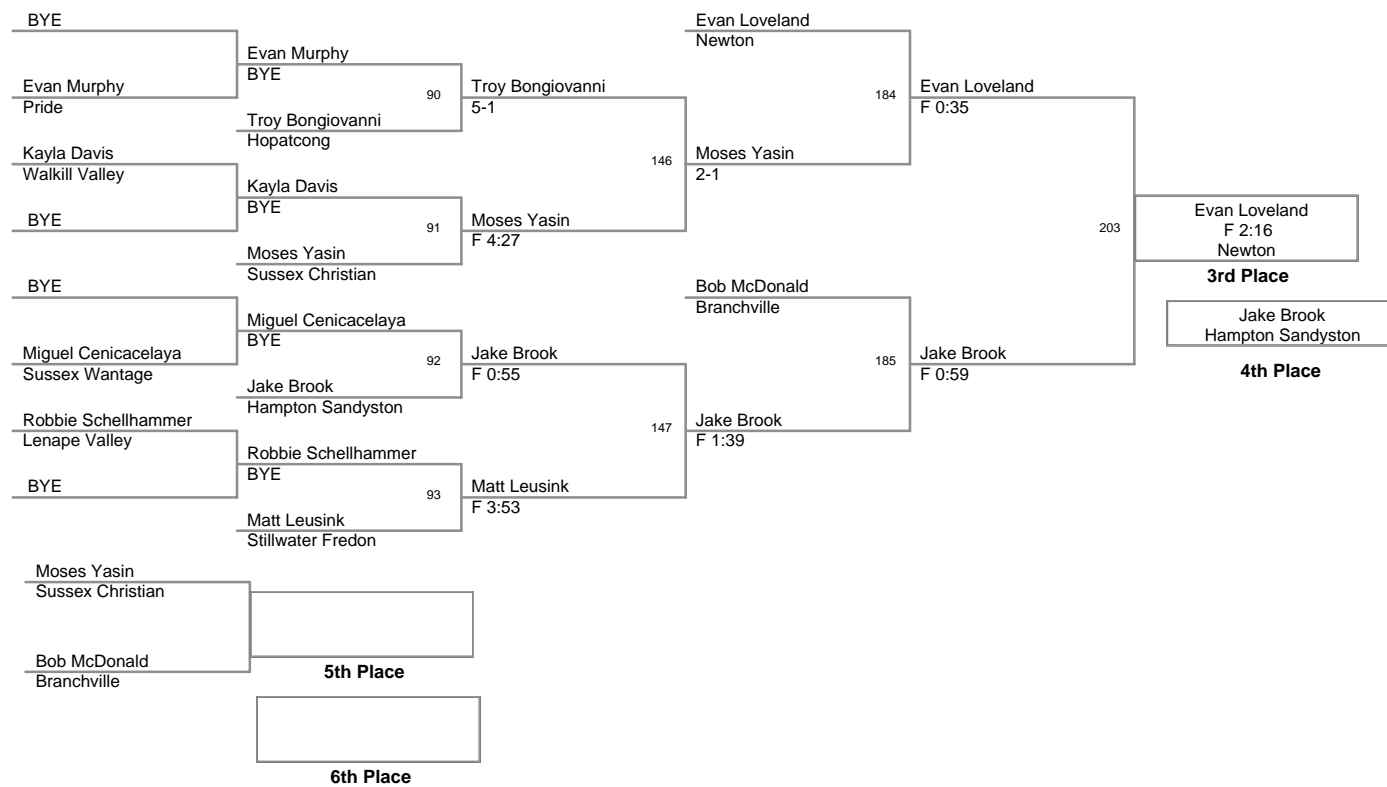

2008 SCMCWL
Championships

90 Lbs

2008 SMCWL
Championships

98 Lbs

2008 SMCWL
Championships

123 Lbs

2008 SCMCWL
Championships

130 Lbs