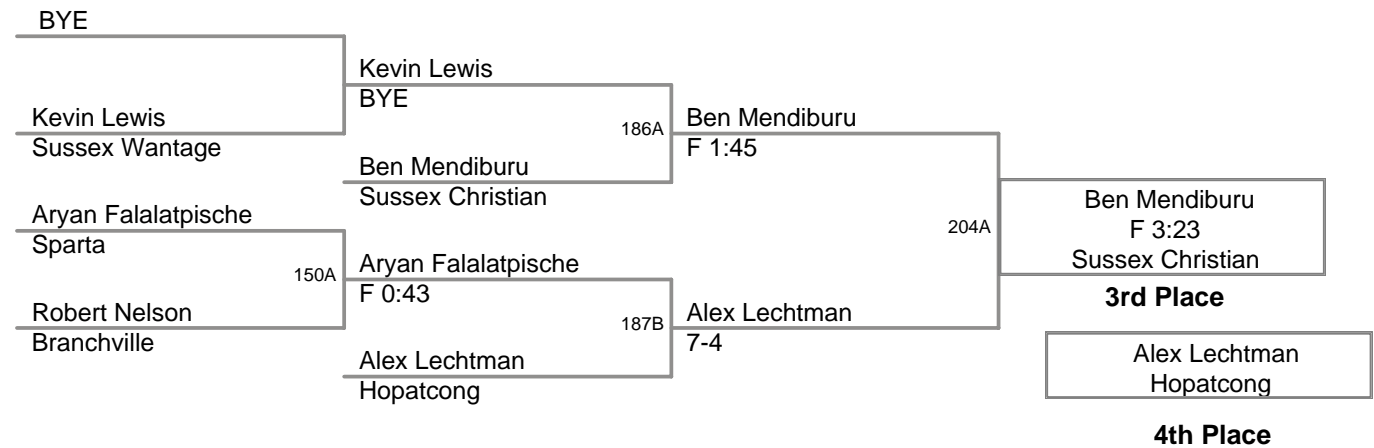

2008 SCMCWL
Championships

90 Lbs

2008 SMCWL
Championships

98 Lbs

2008 SMCWL
Championships

123 Lbs

2008 SCMCWL
Championships

130 Lbs

2008 SMCWL
Championships

137 Lbs

2008 SCMCWL
Championships

147 Lbs