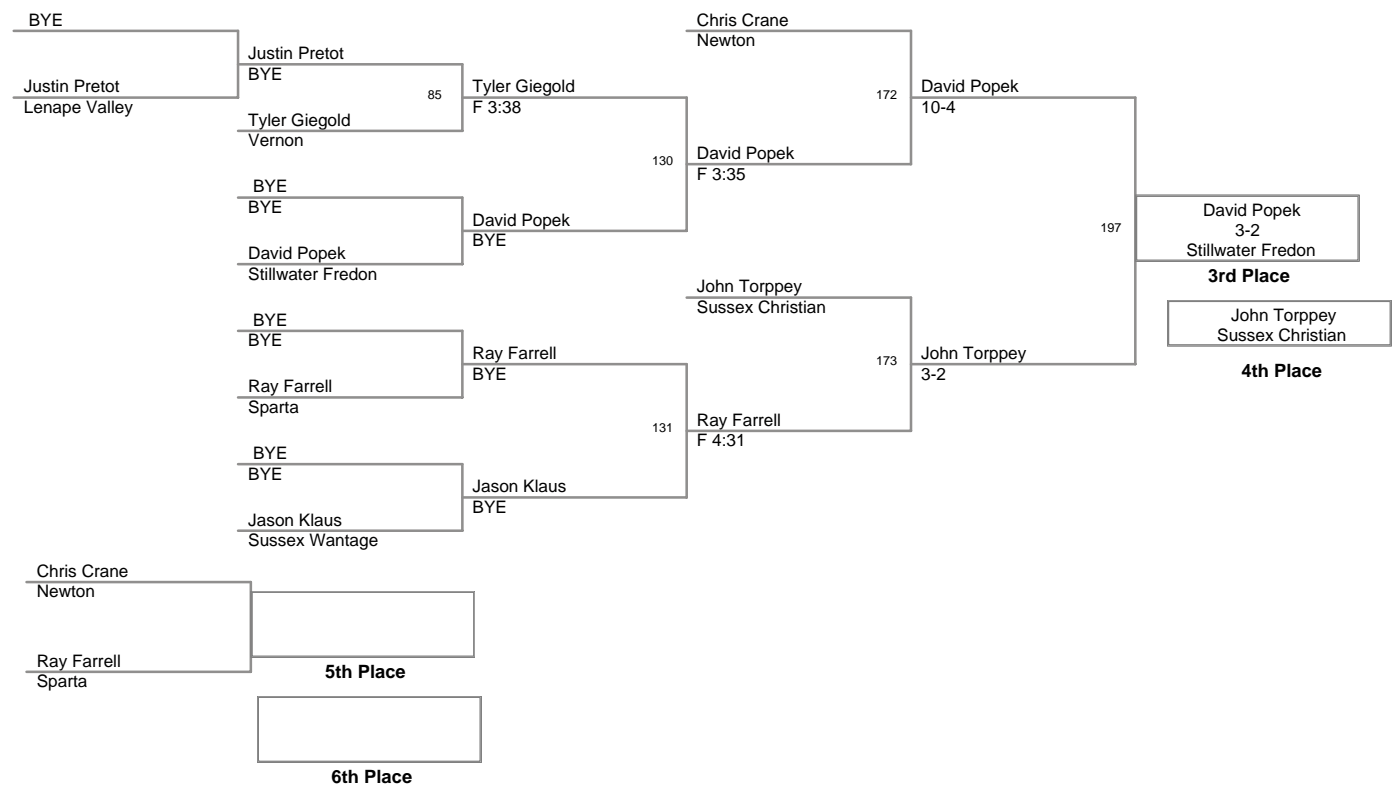

2008 SCMCWL
Championships

SHWT

2008 SCMCWL
Championships

HWT Lbs

2008 SCMCWL
Championships

55 Lbs

**2008 SMCWL
Championships**

78 Lbs