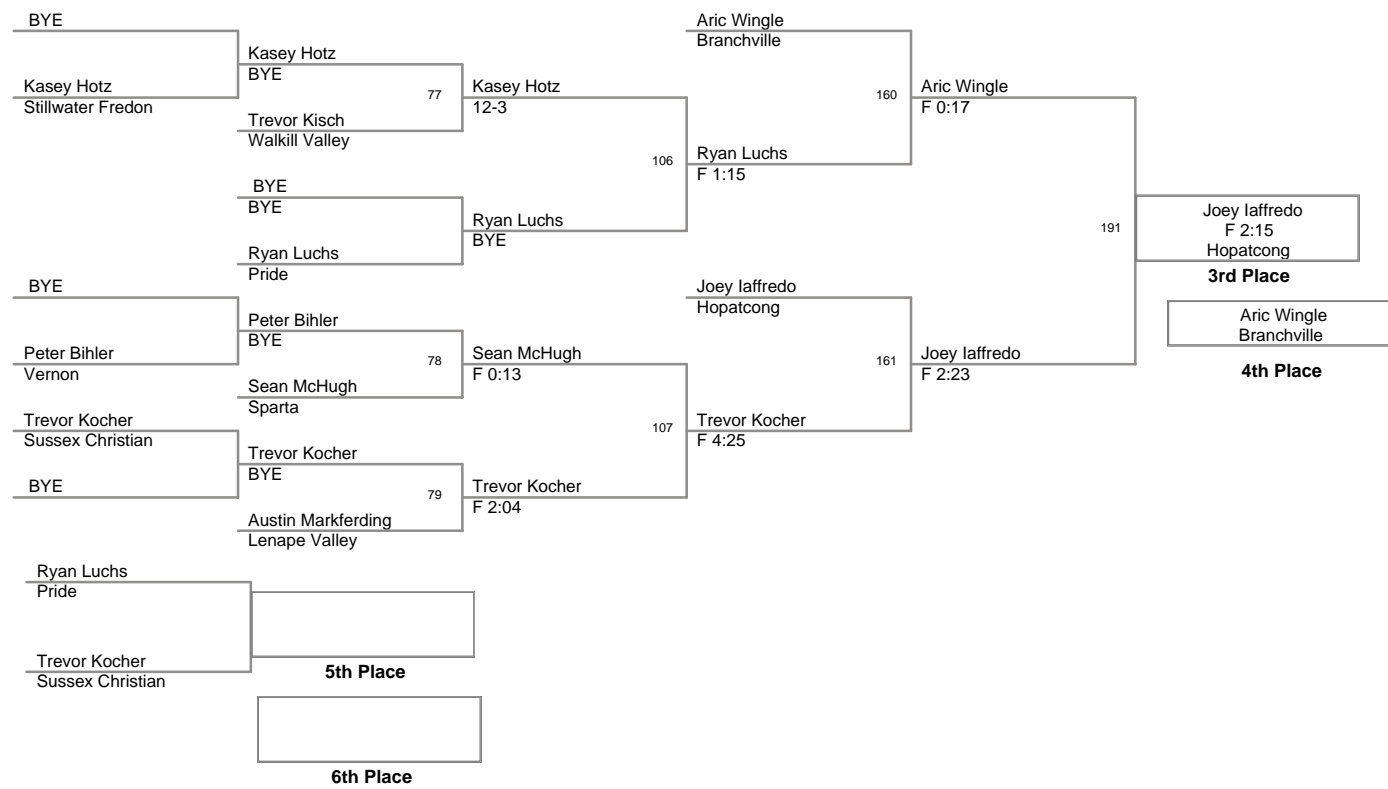

2008 SCMCWL
Championships

SHWT

2008 SCMCWL
Championships

HWT Lbs

2008 SCMCWL
Championships

55 Lbs

**2008 SMCWL
Championships**

78 Lbs