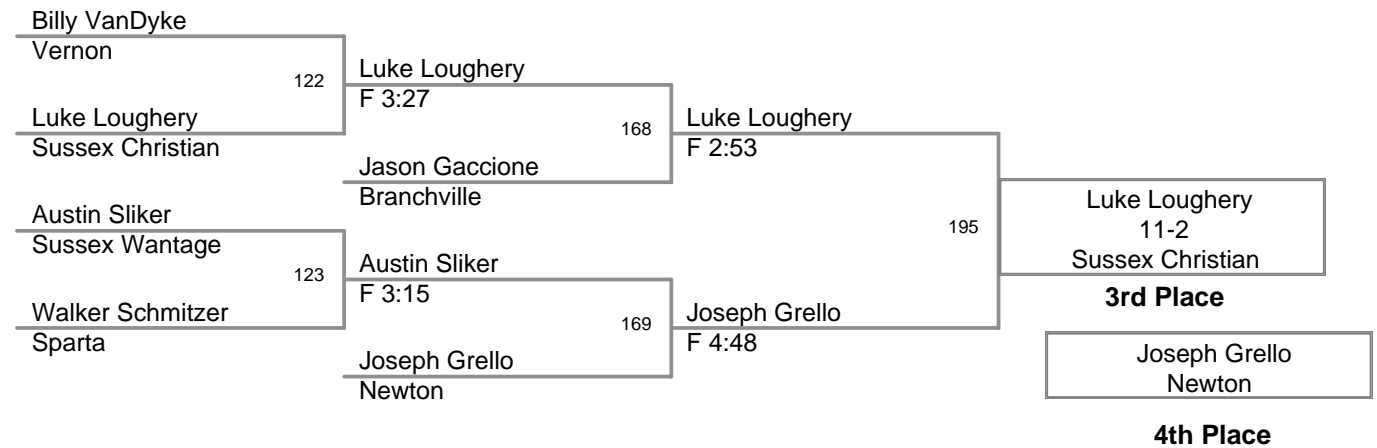

2008 SCMCWL
Championships

SHWT

2008 SCMCWL
Championships

HWT Lbs

2008 SCMCWL
Championships

55 Lbs

**2008 SMCWL
Championships**

78 Lbs

2008 SCMCWL
Championships

90 Lbs

2008 SMCWL
Championships

98 Lbs

2008 SMCWL
Championships

123 Lbs

2008 SCMCWL
Championships

130 Lbs