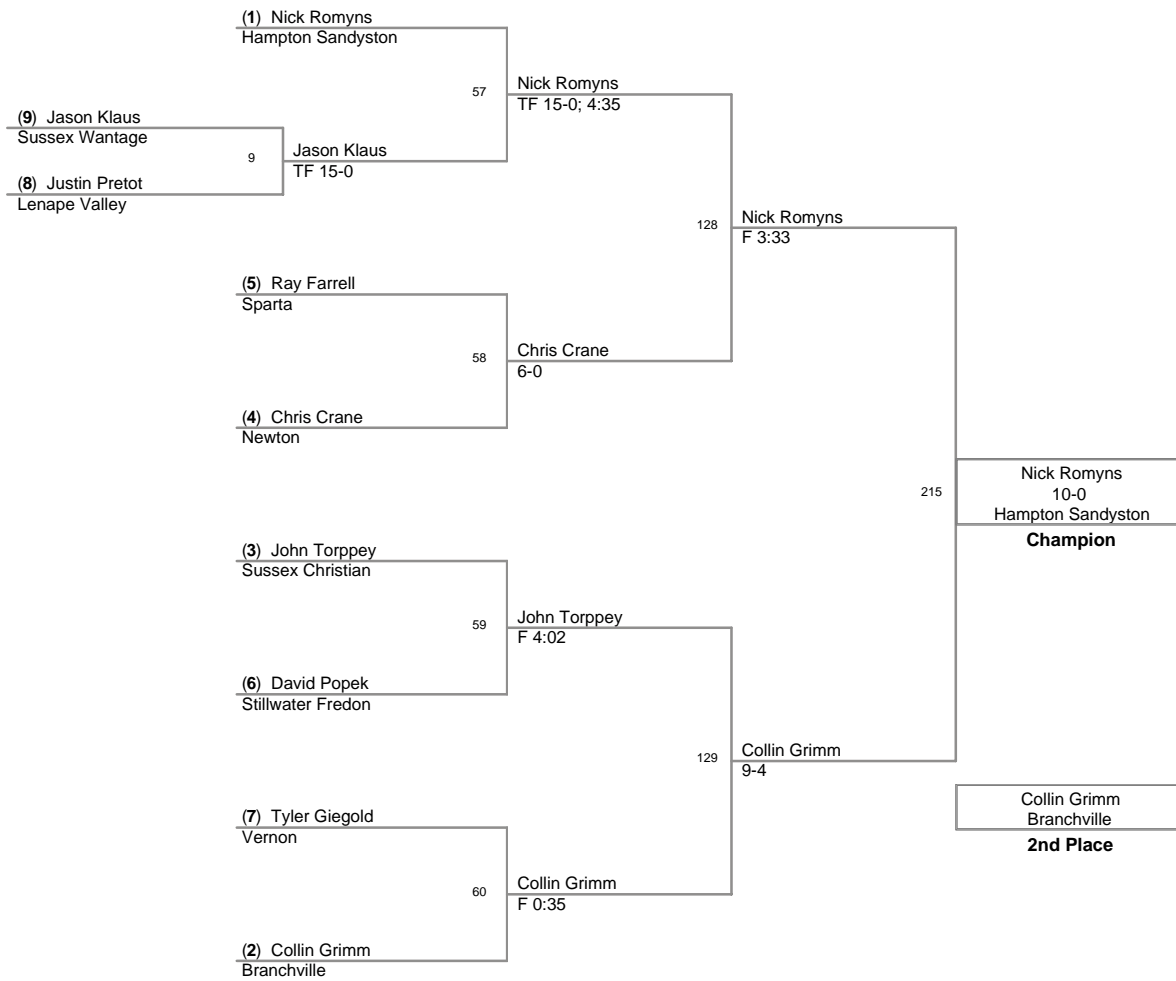

2008 SCMCWL
Championships

SHWT

2008 SCMCWL
Championships

HWT Lbs

2008 SCMCWL
Championships

55 Lbs

**2008 SMCWL
Championships**

78 Lbs