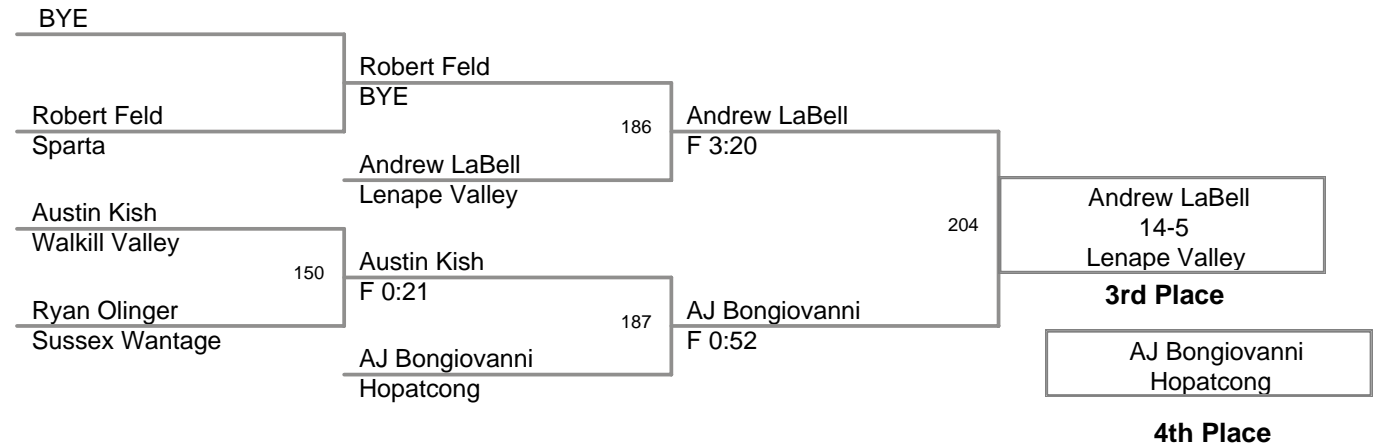

2008 SCMCWL
Championships

90 Lbs

2008 SMCWL
Championships

98 Lbs

2008 SMCWL
Championships

123 Lbs

2008 SCMCWL
Championships

130 Lbs

2008 SMCWL
Championships

137 Lbs

2008 SCMCWL
Championships

147 Lbs