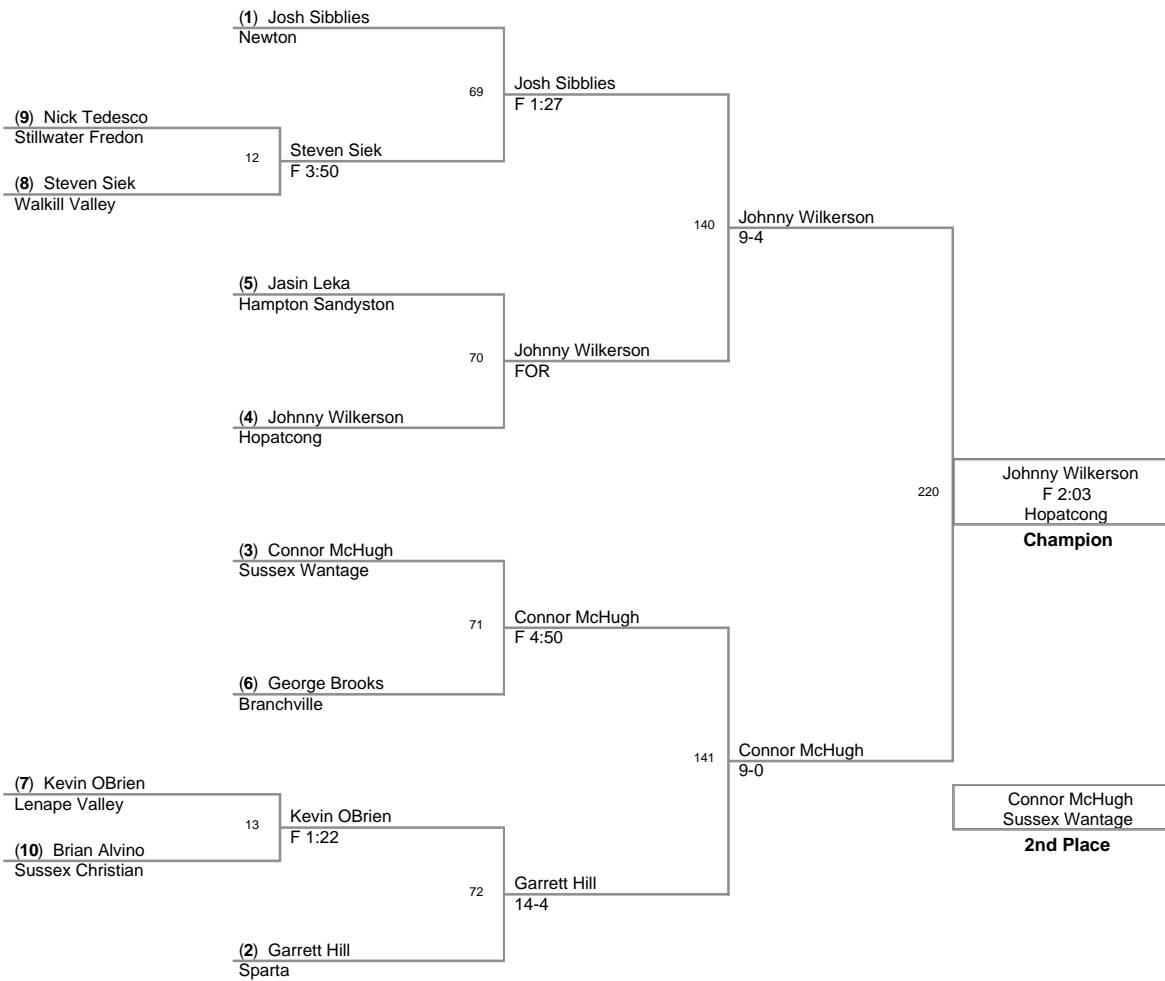

2008 SCMCWL
Championships

90 Lbs

2008 SMCWL
Championships

98 Lbs

2008 SMCWL
Championships

123 Lbs

2008 SCMCWL
Championships

130 Lbs