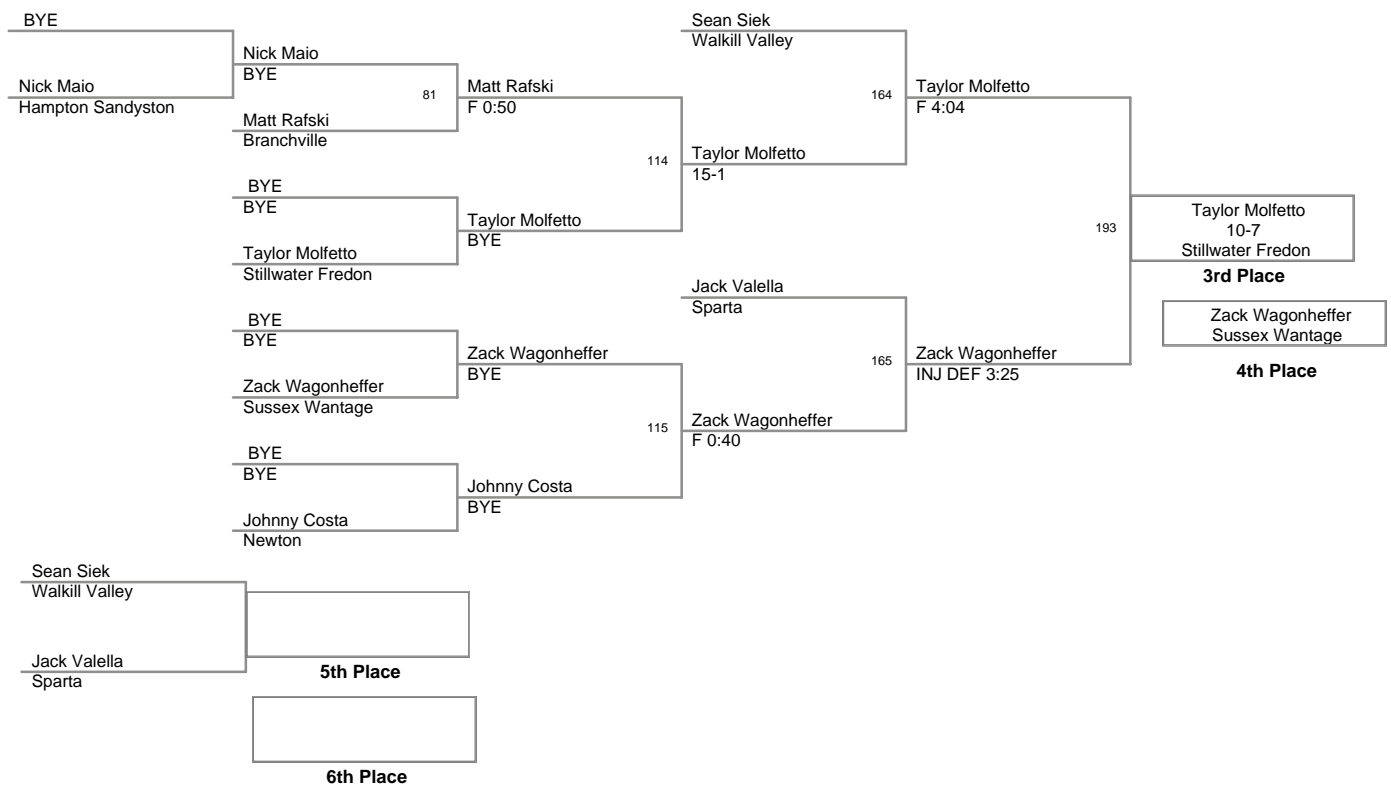

2008 SCMCWL
Championships

SHWT

2008 SCMCWL
Championships

HWT Lbs

2008 SCMCWL
Championships

55 Lbs

**2008 SMCWL
Championships**

78 Lbs