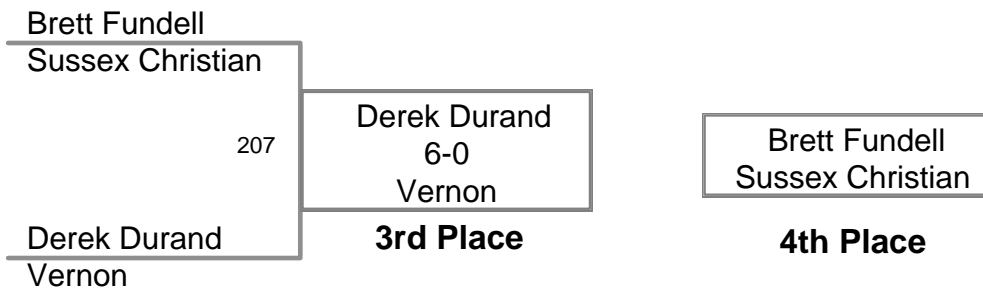

2008 SCMCWL
Championships

SHWT

2008 SCMCWL
Championships

HWT Lbs

2008 SCMCWL
Championships

55 Lbs

**2008 SMCWL
Championships**

78 Lbs