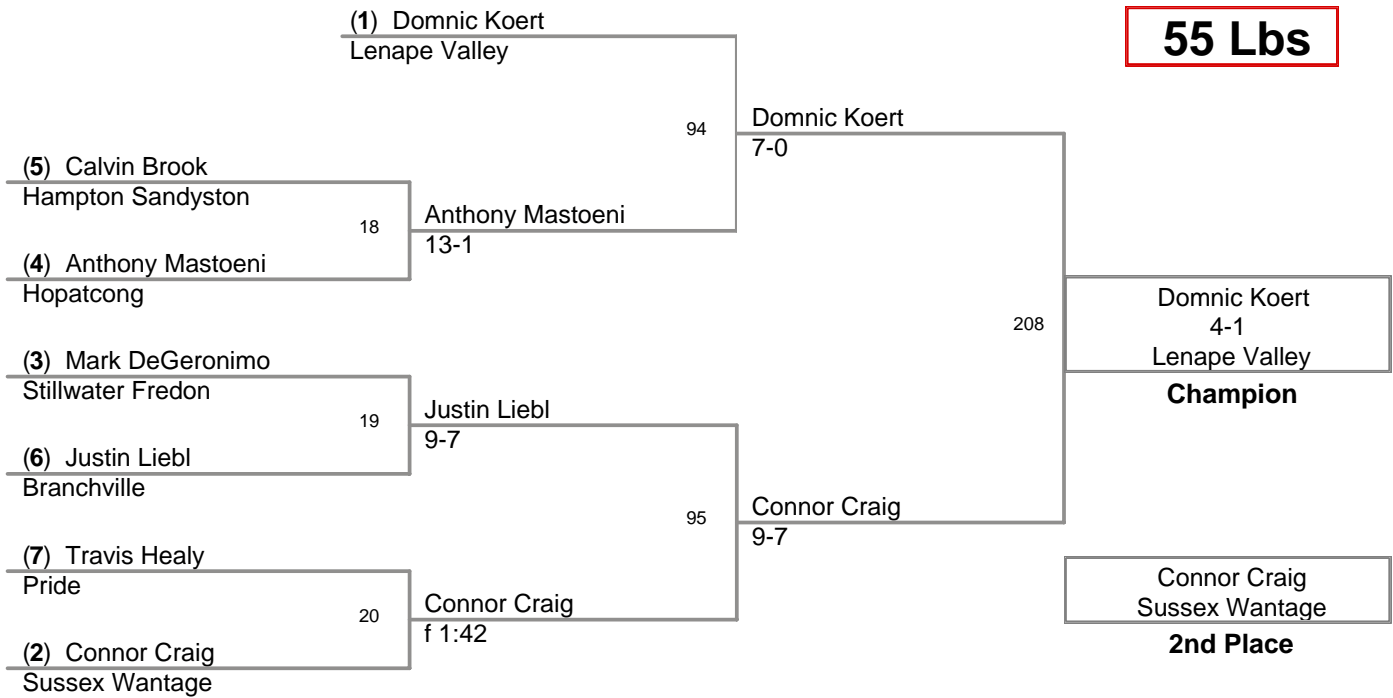

2008 SCMCWL
Championships

SHWT

2008 SCMCWL
Championships

HWT Lbs

2008 SCMCWL
Championships

55 Lbs

**2008 SMCWL
Championships**

78 Lbs

2008 SCMCWL
Championships

90 Lbs

2008 SMCWL
Championships

98 Lbs

2008 SMCWL
Championships

123 Lbs

2008 SCMCWL
Championships

130 Lbs