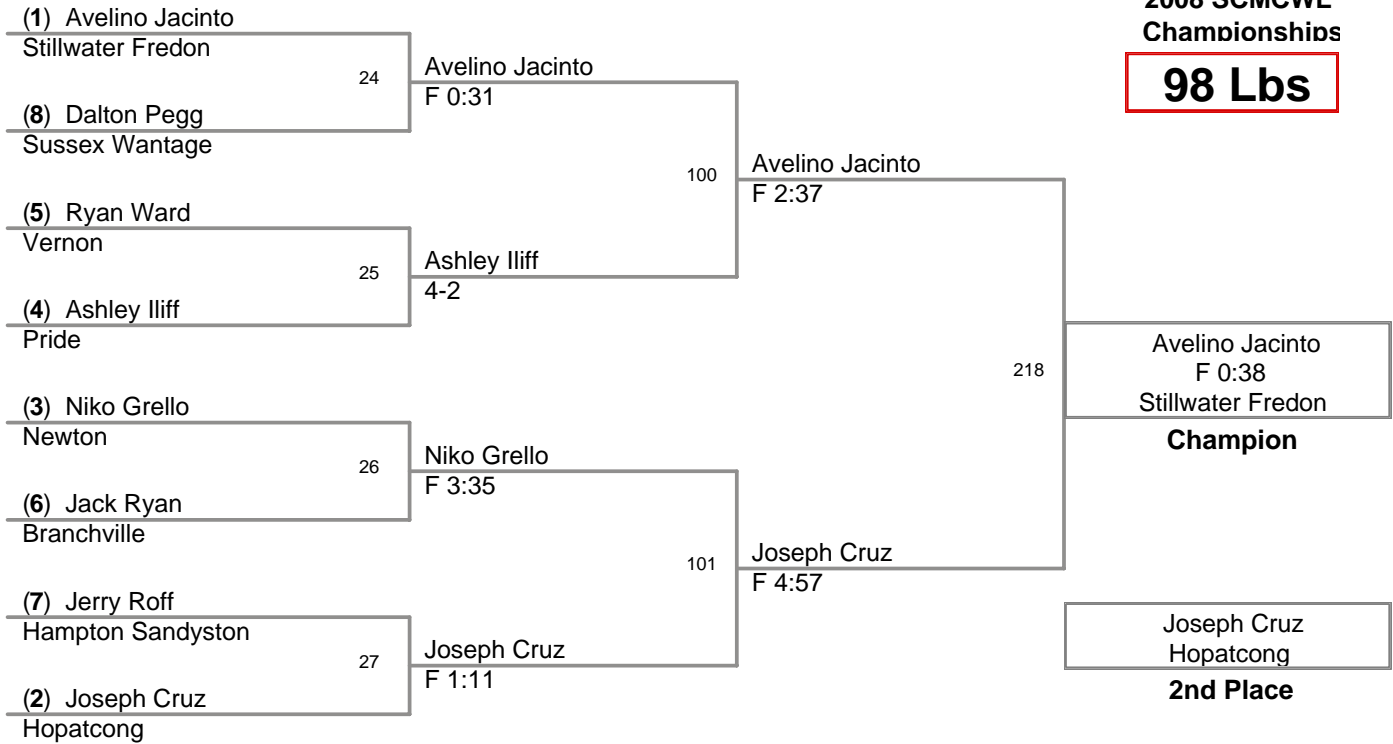

2008 SCMCWL
Championships

SHWT

2008 SCMCWL
Championships

HWT Lbs

2008 SCMCWL
Championships

55 Lbs

**2008 SMCWL
Championships**

78 Lbs

2008 SCMCWL
Championships

90 Lbs

2008 SMCWL
Championships

98 Lbs

2008 SMCWL
Championships

123 Lbs

2008 SCMCWL
Championships

130 Lbs

2008 SMCWL
Championships

137 Lbs

2008 SCMCWL
Championships

147 Lbs