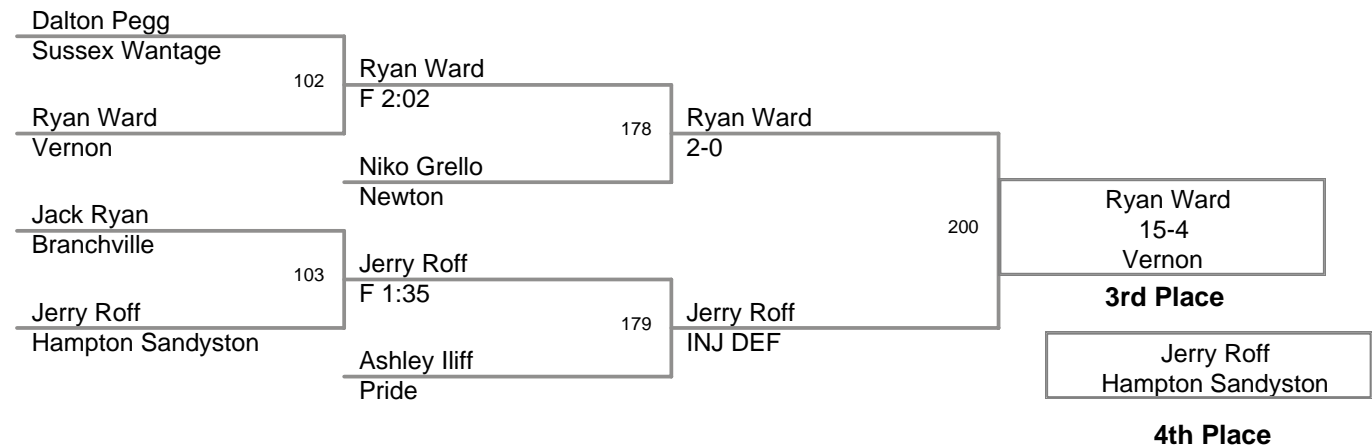

2008 SCMCWL
Championships

90 Lbs

2008 SMCWL
Championships

98 Lbs

2008 SMCWL
Championships

123 Lbs

2008 SCMCWL
Championships

130 Lbs