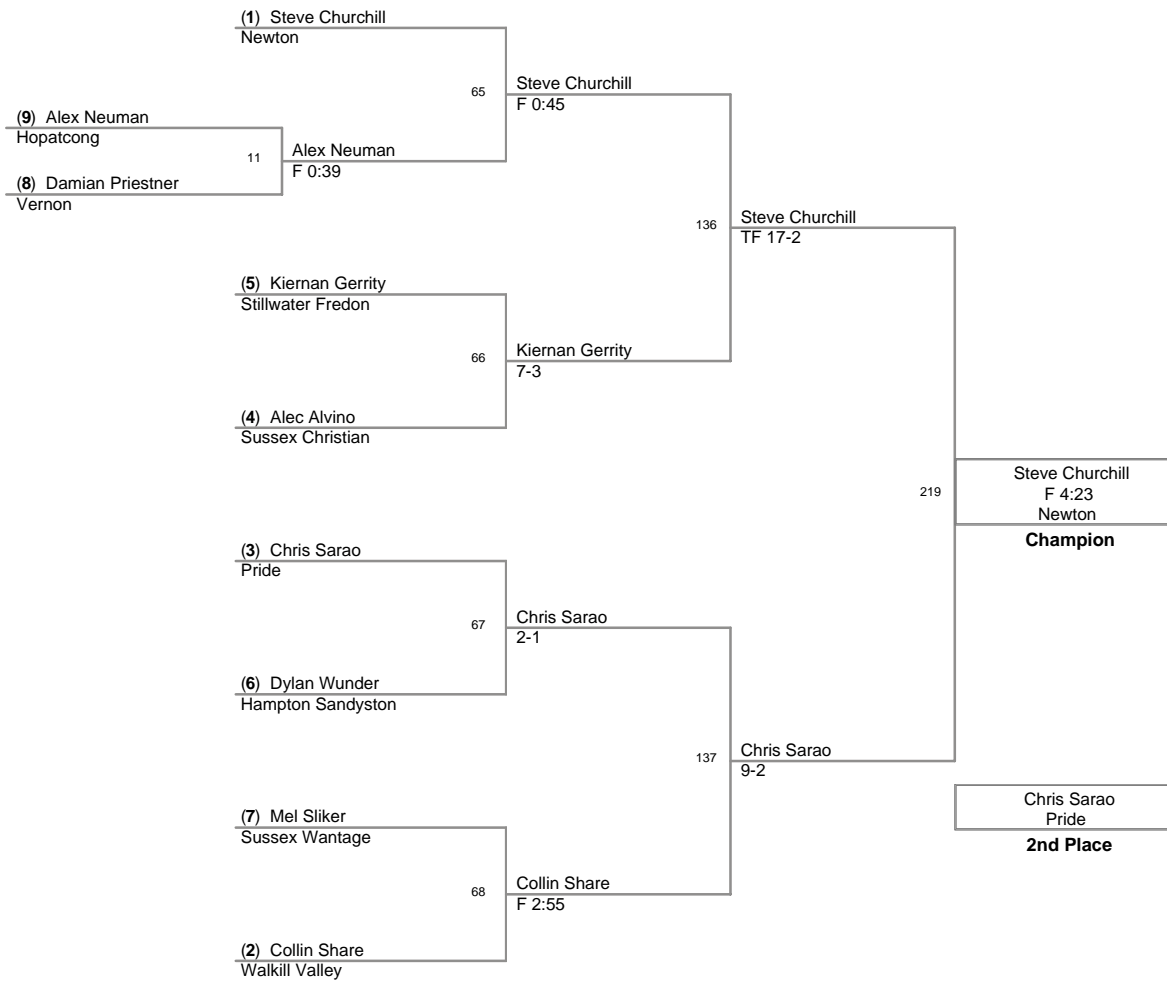

2008 SCMCWL
Championships

90 Lbs

2008 SMCWL
Championships

98 Lbs

2008 SMCWL
Championships

123 Lbs

2008 SCMCWL
Championships

130 Lbs