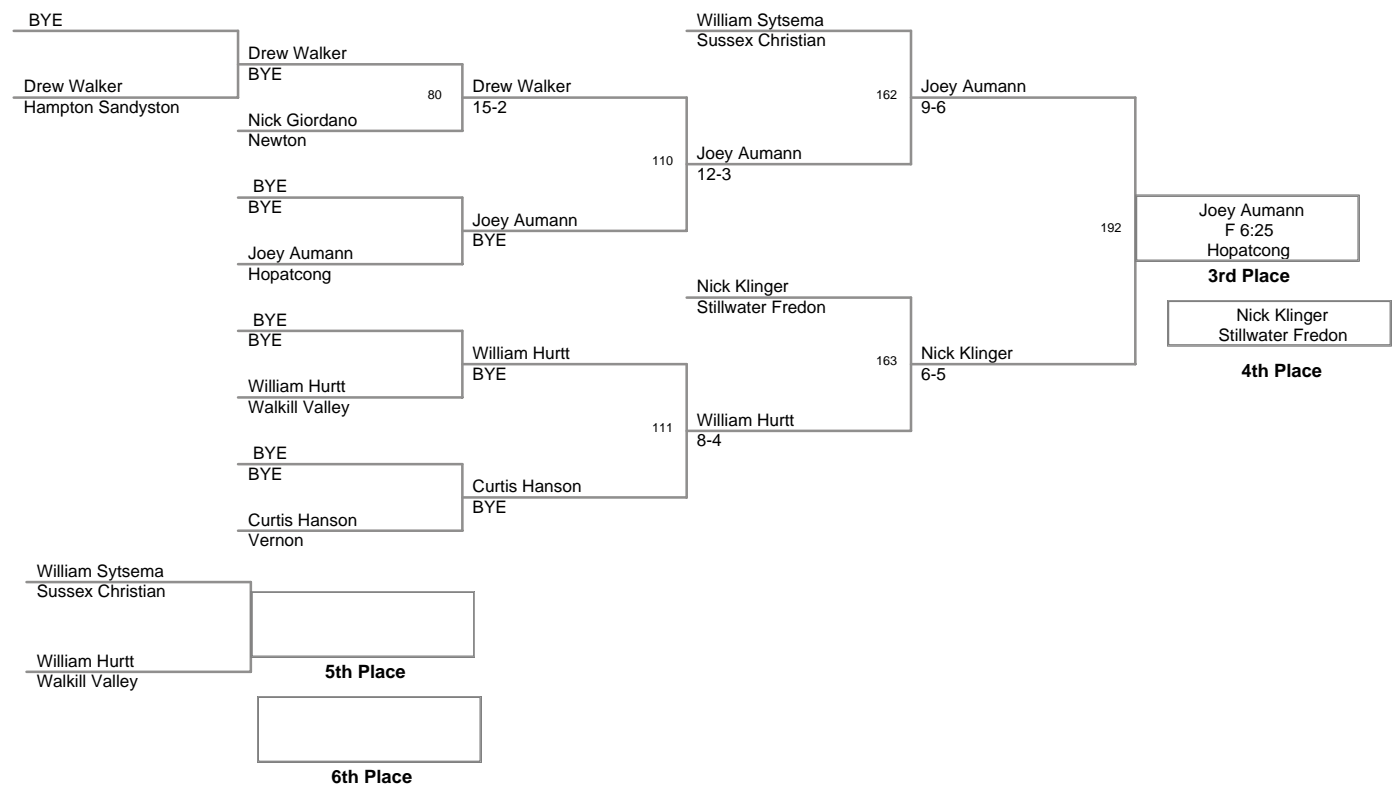

2008 SCMCWL
Championships

SHWT

2008 SCMCWL
Championships

HWT Lbs

2008 SCMCWL
Championships

55 Lbs

**2008 SMCWL
Championships**

78 Lbs