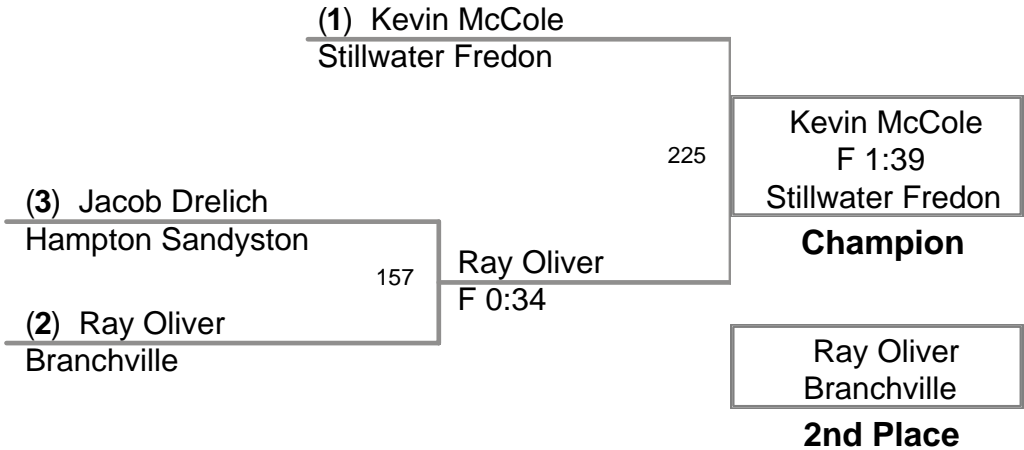

Plc	Points	Team	CH	CONS
1	216.0	Hopatcong	-	-
2	208.5	Hampton Sandyston	-	-
3	189.0	Branchville	-	-
4	188.5	Sussex Wantage	-	-
5	154.0	Sparta	-	-
6	150.5	Newton	-	-
7	140.0	Lenape Valley	-	-
8	135.0	Sussex Christian	-	-
9	131.0	Stillwater Fredon	-	-
10	86.5	Walkill Valley	-	-
11	86.0	Vernon	-	-
12	58.0	Pride	-	-

2008 SCMCWL
Championships

SHWT

2008 SCMCWL
Championships

HWT Lbs

2008 SCMCWL
Championships

55 Lbs

**2008 SMCWL
Championships**

78 Lbs