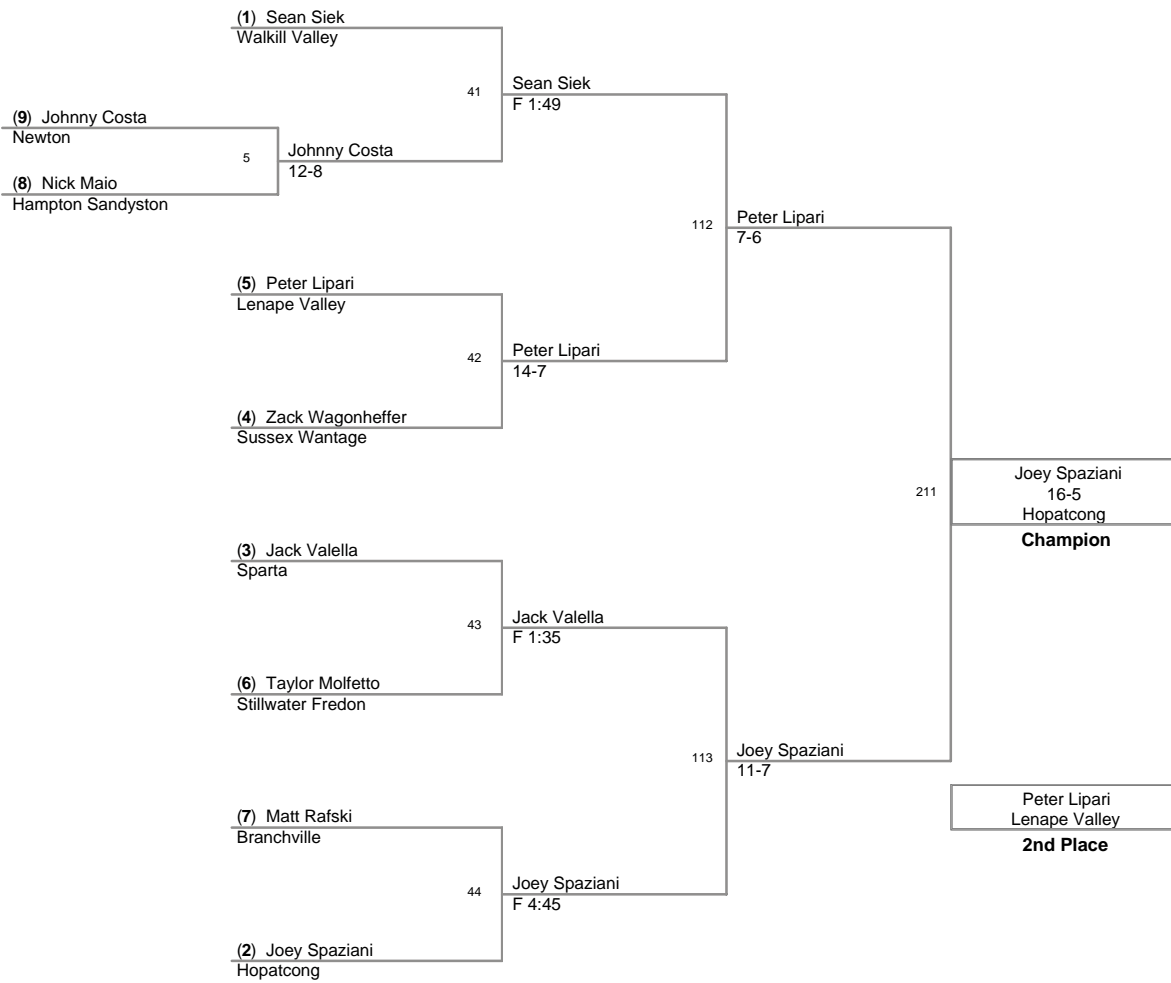

2008 SCMCWL
Championships

SHWT

2008 SCMCWL
Championships

HWT Lbs

2008 SCMCWL
Championships

55 Lbs

**2008 SMCWL
Championships**

78 Lbs