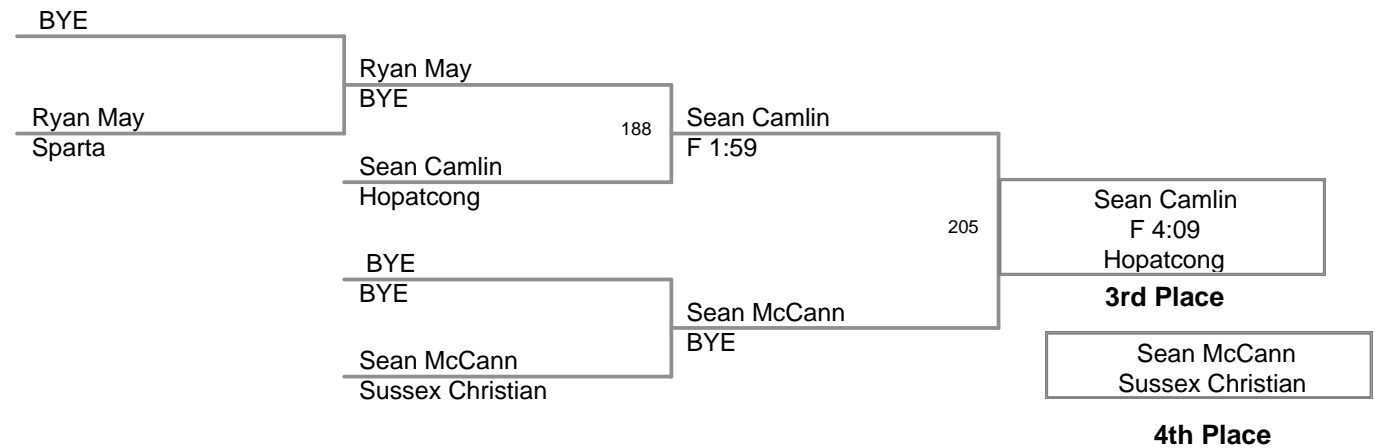

2008 SCMCWL
Championships

90 Lbs

2008 SMCWL
Championships

98 Lbs

2008 SMCWL
Championships

123 Lbs

2008 SCMCWL
Championships

130 Lbs

2008 SMCWL
Championships

137 Lbs

2008 SCMCWL
Championships

147 Lbs