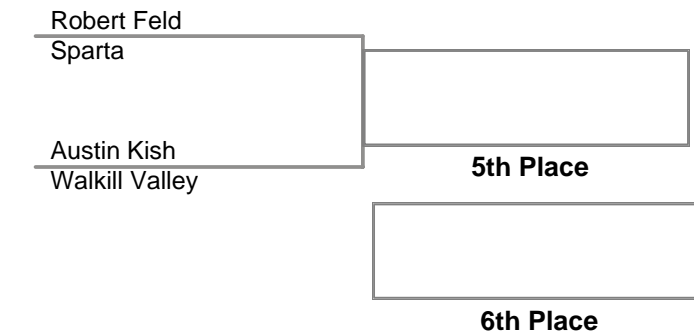

2008 SCMCWL
Championships

SHWT

2008 SCMCWL
Championships

HWT Lbs

2008 SCMCWL
Championships

55 Lbs

**2008 SMCWL
Championships**

78 Lbs

2008 SCMCWL
Championships

90 Lbs

2008 SMCWL
Championships

98 Lbs

2008 SMCWL
Championships

123 Lbs

2008 SCMCWL
Championships

130 Lbs

2008 SMCWL
Championships

137 Lbs

2008 SCMCWL
Championships

147 Lbs