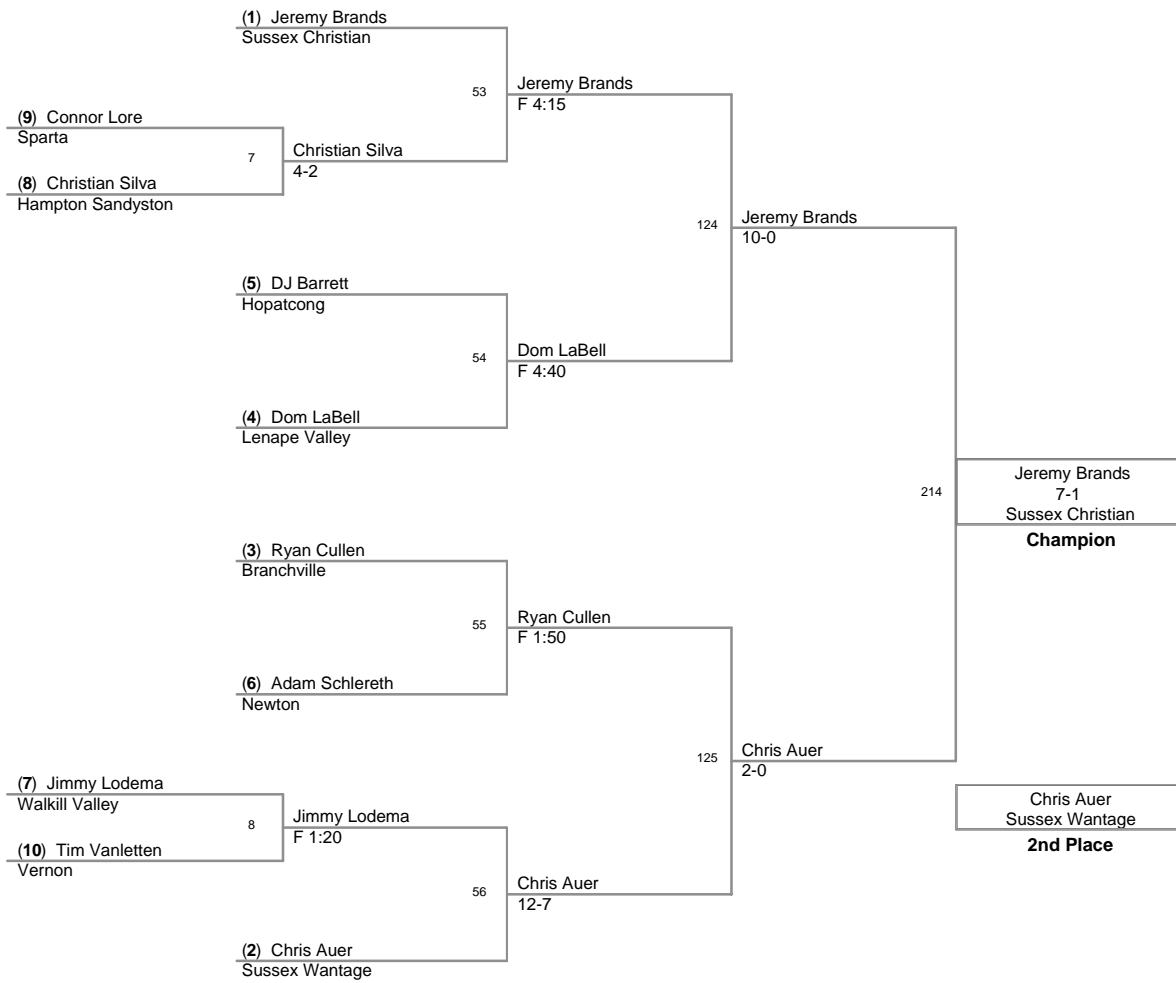

2008 SCMCWL
Championships

SHWT

2008 SCMCWL
Championships

HWT Lbs

2008 SCMCWL
Championships

55 Lbs

**2008 SMCWL
Championships**

78 Lbs