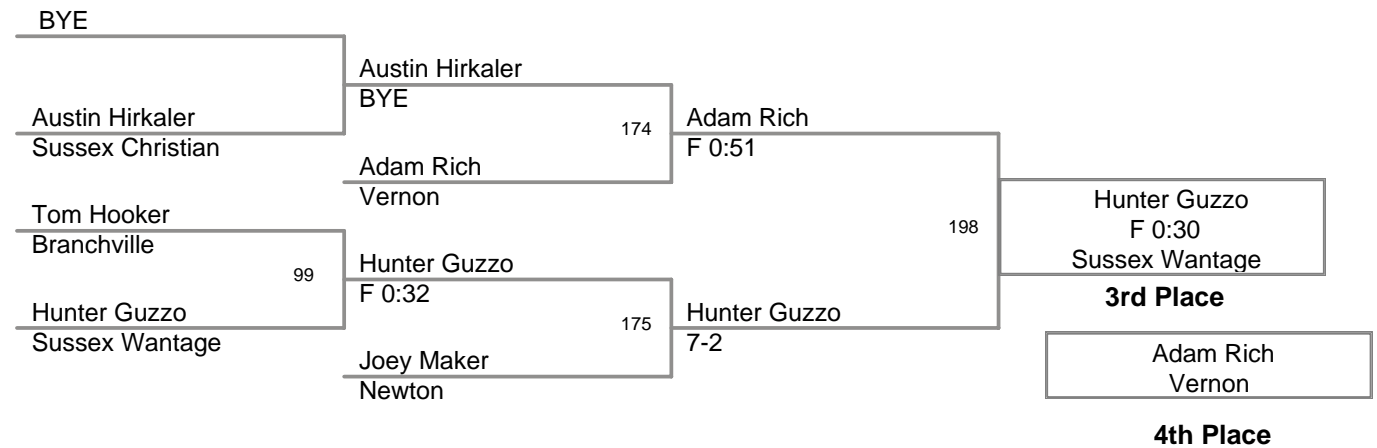

2008 SCMCWL
Championships

SHWT

2008 SCMCWL
Championships

HWT Lbs

2008 SCMCWL
Championships

55 Lbs

**2008 SMCWL
Championships**

78 Lbs

2008 SCMCWL
Championships

90 Lbs

2008 SMCWL
Championships

98 Lbs

2008 SMCWL
Championships

123 Lbs

2008 SCMCWL
Championships

130 Lbs