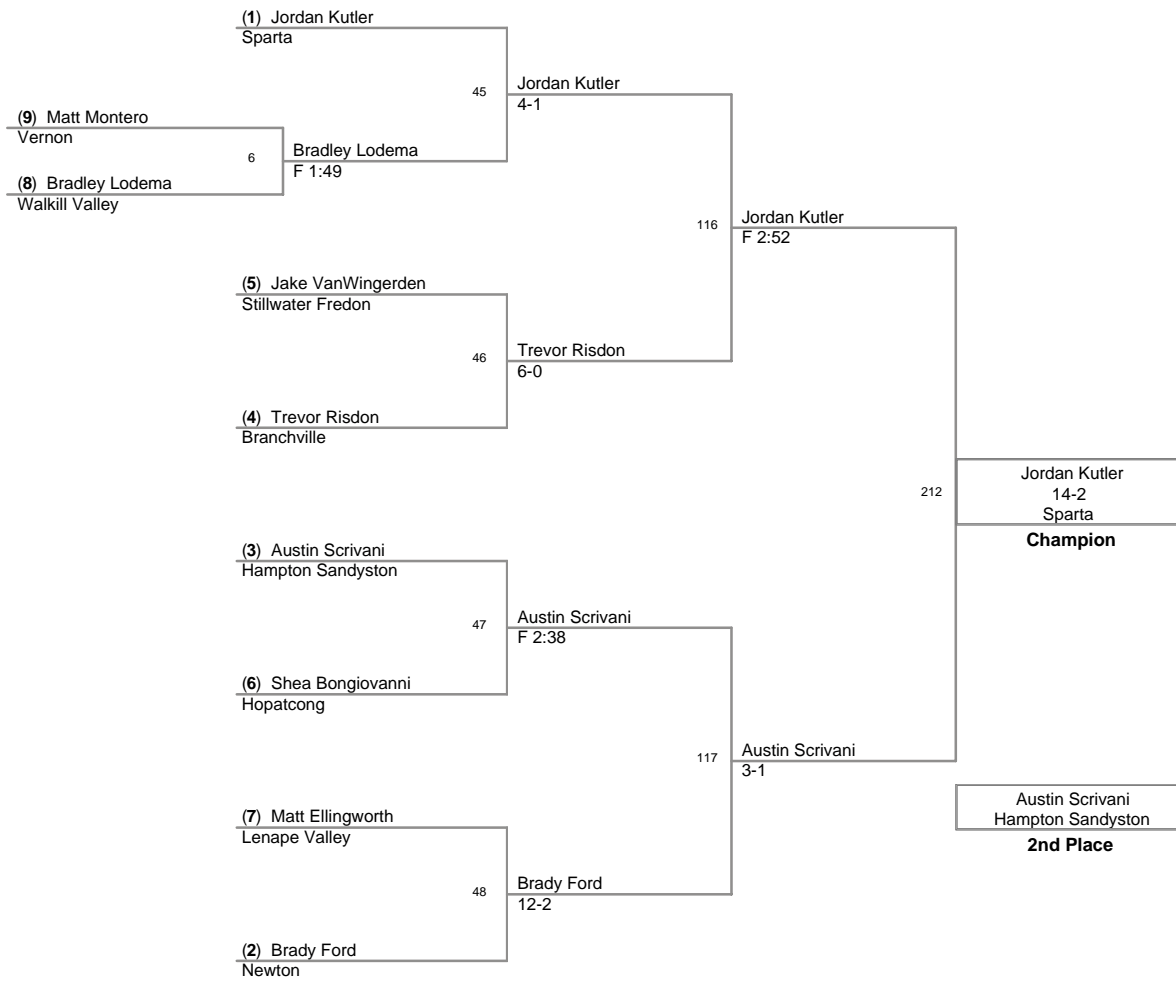

2008 SCMCWL
Championships

SHWT

2008 SCMCWL
Championships

HWT Lbs

2008 SCMCWL
Championships

55 Lbs

**2008 SMCWL
Championships**

78 Lbs