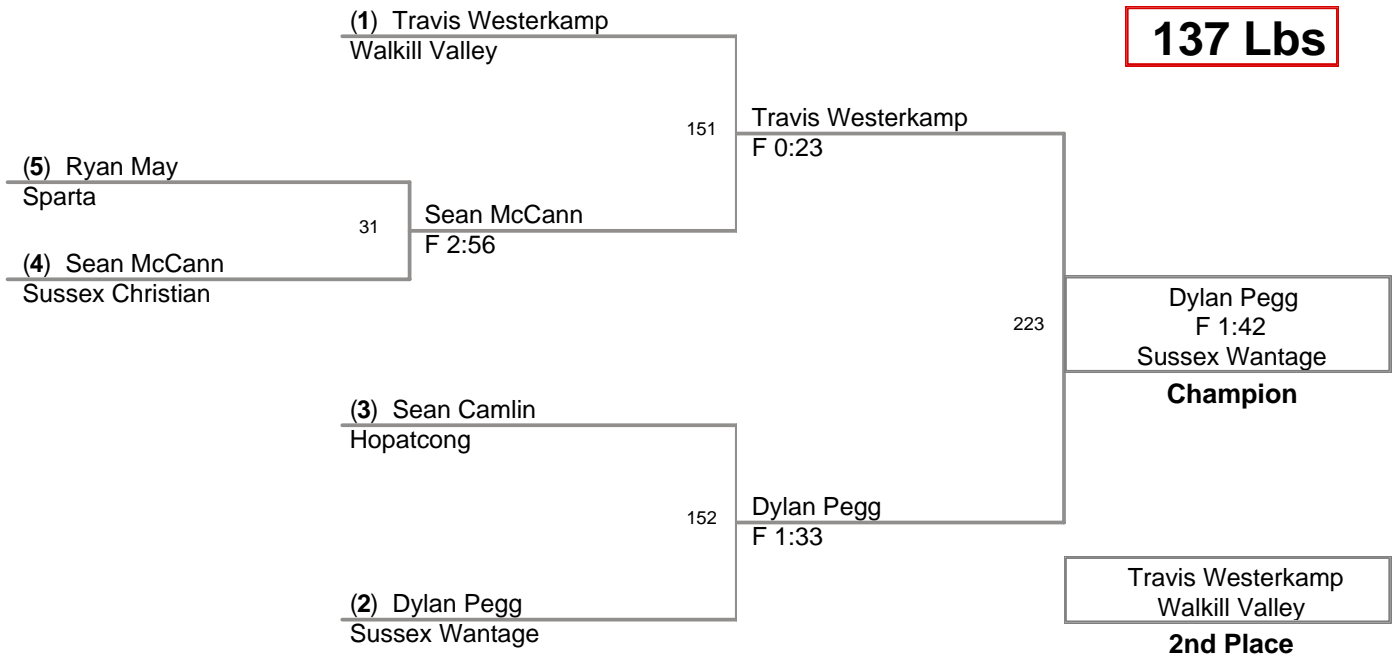

2008 SCMCWL
Championships

90 Lbs

2008 SMCWL
Championships

98 Lbs

2008 SMCWL
Championships

123 Lbs

2008 SCMCWL
Championships

130 Lbs

2008 SMCWL
Championships

137 Lbs

2008 SCMCWL
Championships

147 Lbs