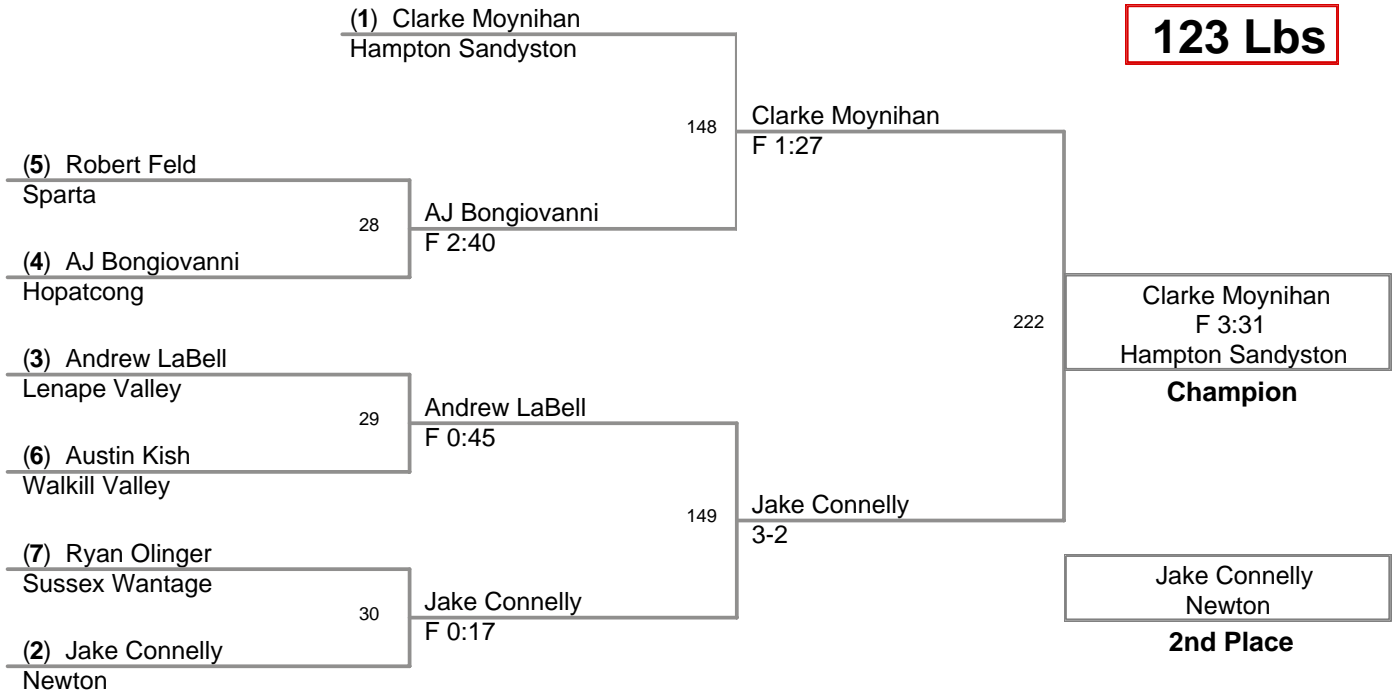

2008 SCMCWL
Championships

90 Lbs

2008 SMCWL
Championships

98 Lbs

2008 SMCWL
Championships

123 Lbs

2008 SCMCWL
Championships

130 Lbs

2008 SMCWL
Championships

137 Lbs

2008 SCMCWL
Championships

147 Lbs