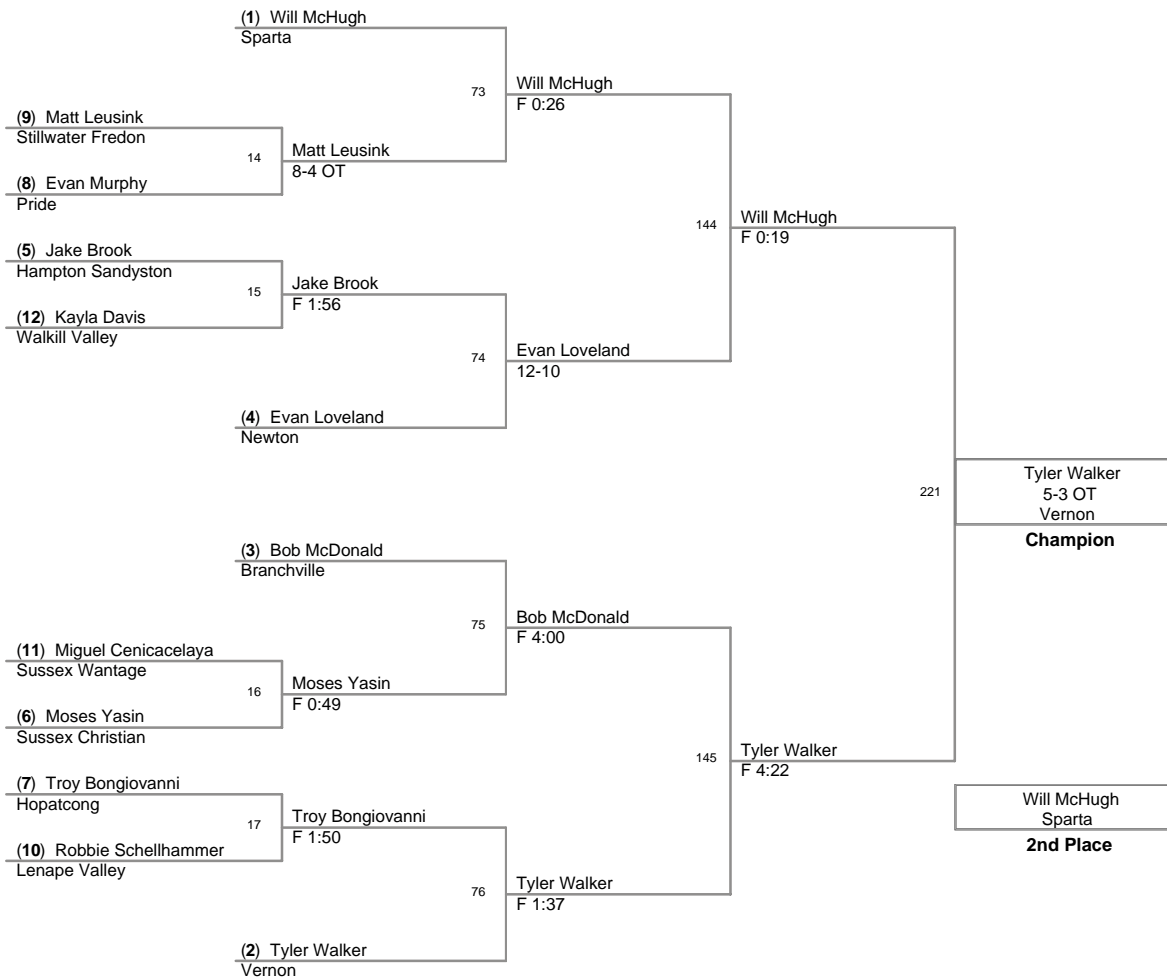

2008 SCMCWL
Championships

90 Lbs

2008 SMCWL
Championships

98 Lbs

2008 SMCWL
Championships

123 Lbs

2008 SCMCWL
Championships

130 Lbs