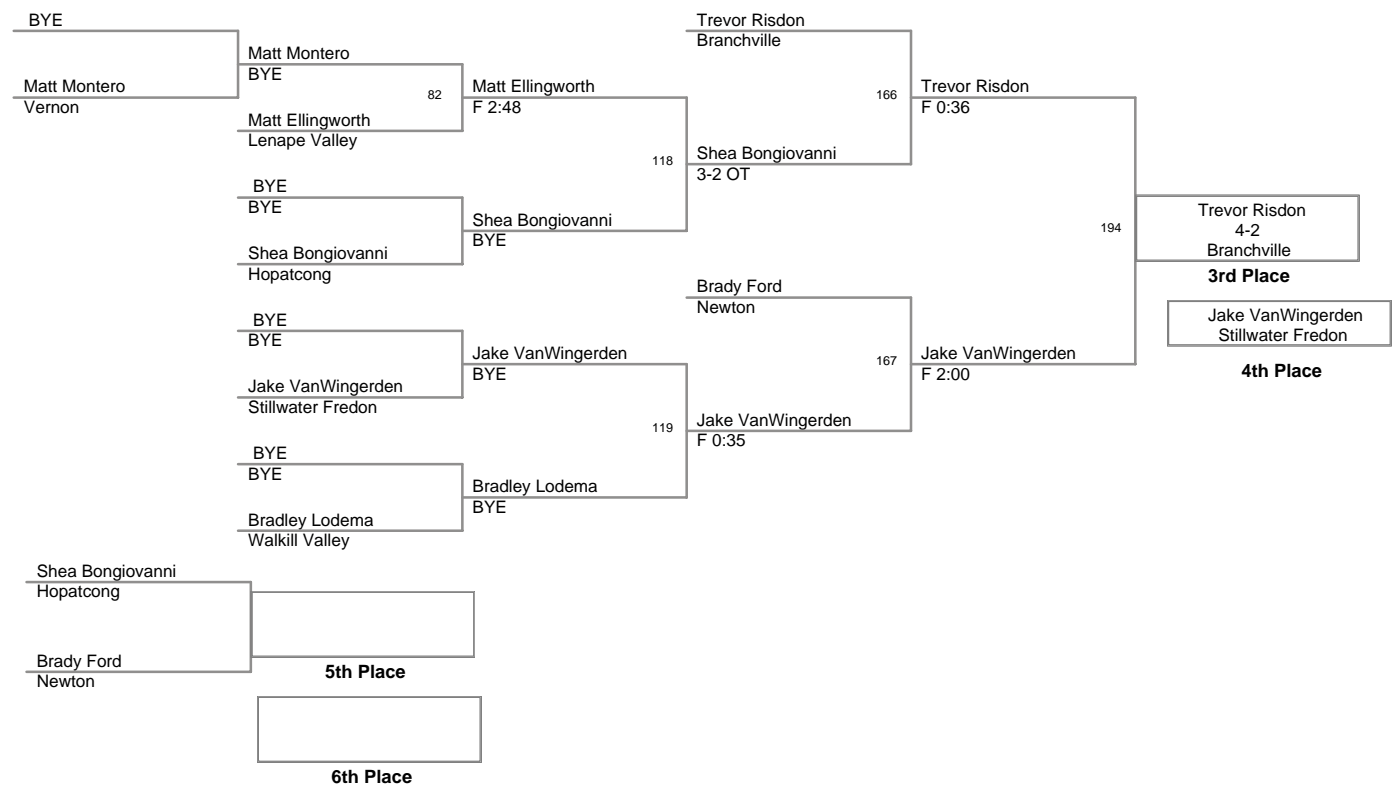

2008 SCMCWL
Championships

SHWT

2008 SCMCWL
Championships

HWT Lbs

2008 SCMCWL
Championships

55 Lbs

**2008 SMCWL
Championships**

78 Lbs