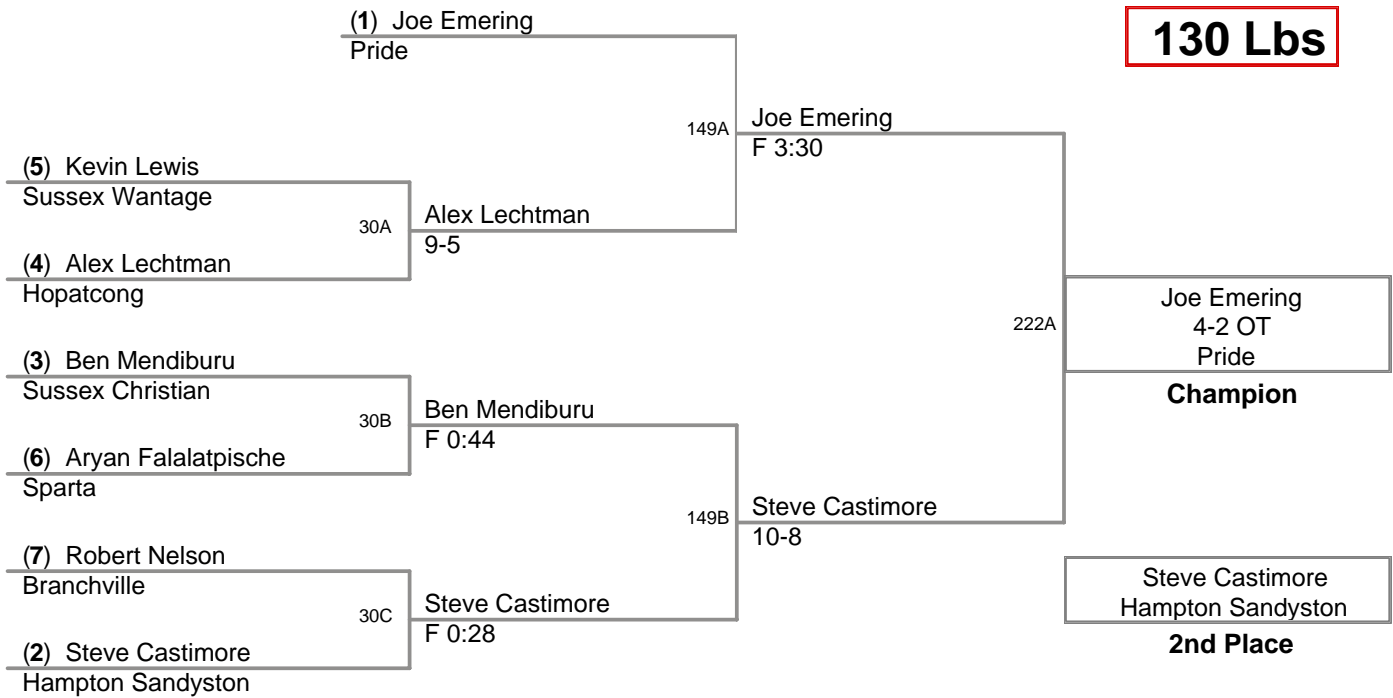

2008 SCMCWL
Championships

90 Lbs

2008 SMCWL
Championships

98 Lbs

2008 SMCWL
Championships

123 Lbs

2008 SCMCWL
Championships

130 Lbs

2008 SMCWL
Championships

137 Lbs

2008 SCMCWL
Championships

147 Lbs