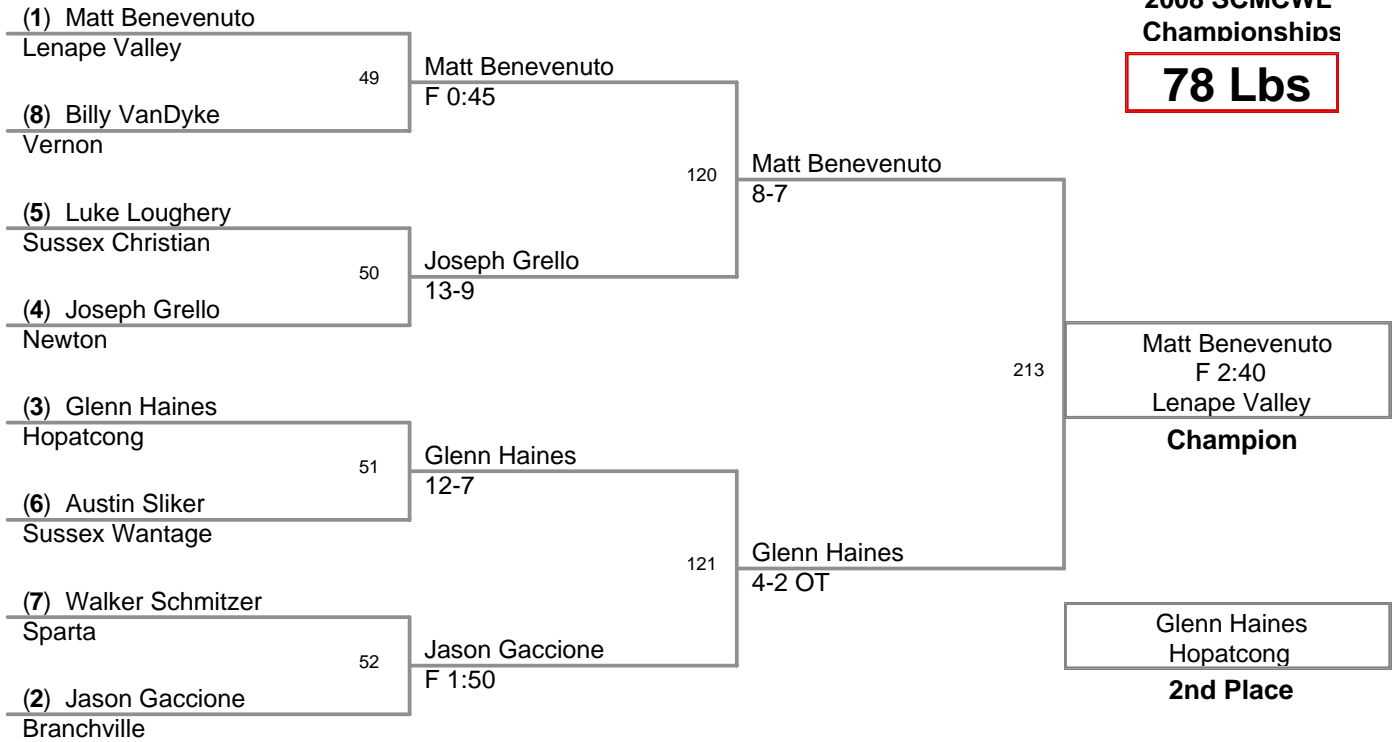

2008 SCMCWL
Championships

SHWT

2008 SCMCWL
Championships

HWT Lbs

2008 SCMCWL
Championships

55 Lbs

**2008 SMCWL
Championships**

78 Lbs

2008 SCMCWL
Championships

90 Lbs

2008 SMCWL
Championships

98 Lbs

2008 SMCWL
Championships

123 Lbs

2008 SCMCWL
Championships

130 Lbs