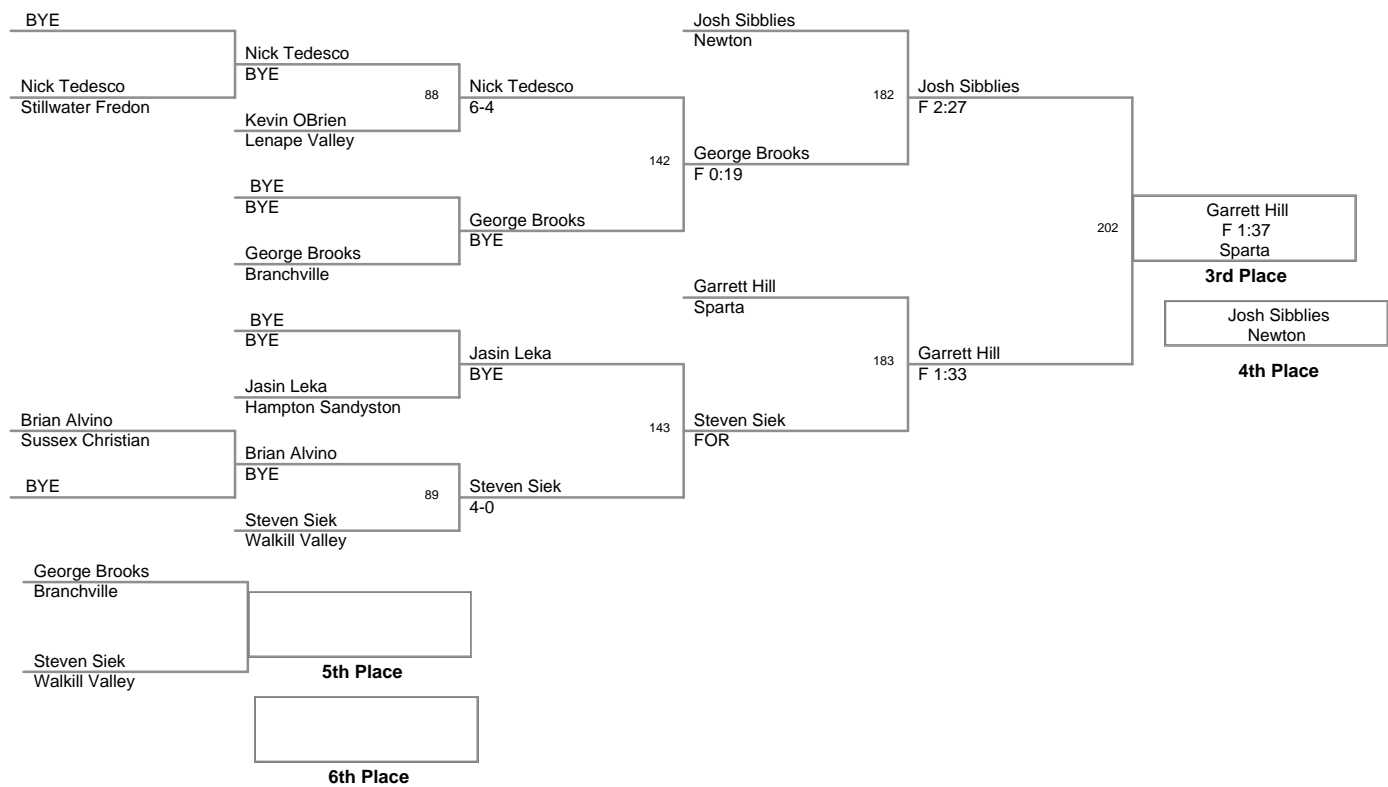

2008 SCMCWL
Championships

90 Lbs

2008 SMCWL
Championships

98 Lbs

2008 SMCWL
Championships

123 Lbs

2008 SCMCWL
Championships

130 Lbs