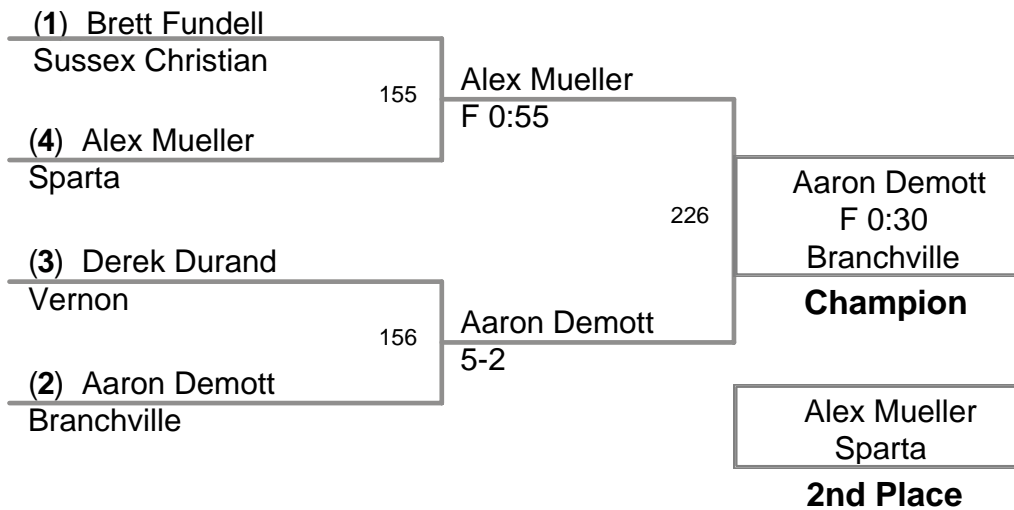

Plc	Points	Team	CH	CONS
1	216.0	Hopatcong	-	-
2	208.5	Hampton Sandyston	-	-
3	189.0	Branchville	-	-
4	188.5	Sussex Wantage	-	-
5	154.0	Sparta	-	-
6	150.5	Newton	-	-
7	140.0	Lenape Valley	-	-
8	135.0	Sussex Christian	-	-
9	131.0	Stillwater Fredon	-	-
10	86.5	Walkill Valley	-	-
11	86.0	Vernon	-	-
12	58.0	Pride	-	-

2008 SCMCWL
Championships

SHWT

2008 SCMCWL
Championships

HWT Lbs

2008 SCMCWL
Championships

55 Lbs

**2008 SMCWL
Championships**

78 Lbs

2008 SCMCWL
Championships

90 Lbs

2008 SMCWL
Championships

98 Lbs

2008 SMCWL
Championships

123 Lbs

2008 SCMCWL
Championships

130 Lbs