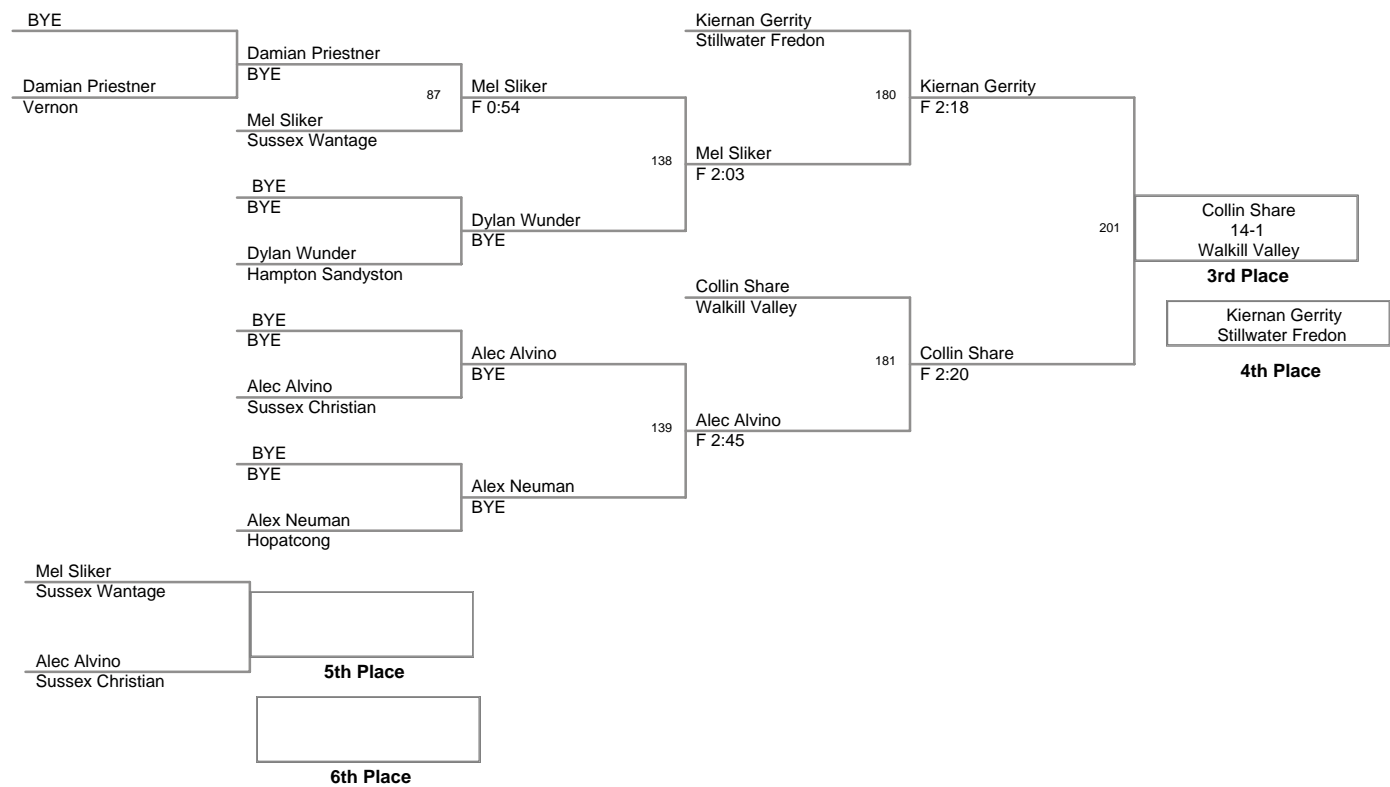

2008 SCMCWL
Championships

90 Lbs

2008 SMCWL
Championships

98 Lbs

2008 SMCWL
Championships

123 Lbs

2008 SCMCWL
Championships

130 Lbs