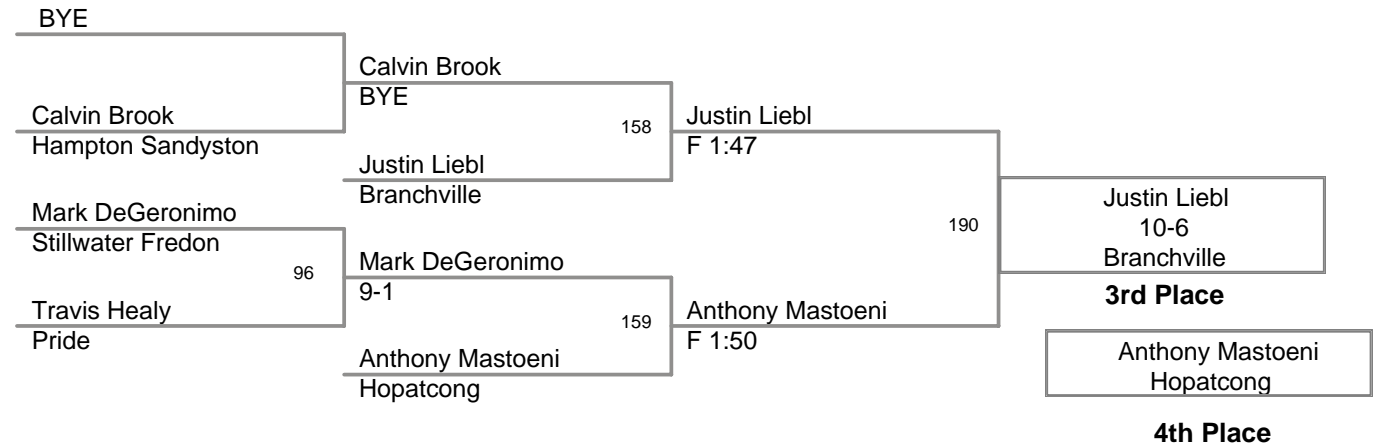

2008 SCMCWL
Championships

SHWT

2008 SCMCWL
Championships

HWT Lbs

2008 SCMCWL
Championships

55 Lbs

**2008 SMCWL
Championships**

78 Lbs

2008 SCMCWL
Championships

90 Lbs

2008 SMCWL
Championships

98 Lbs

2008 SMCWL
Championships

123 Lbs

2008 SCMCWL
Championships

130 Lbs