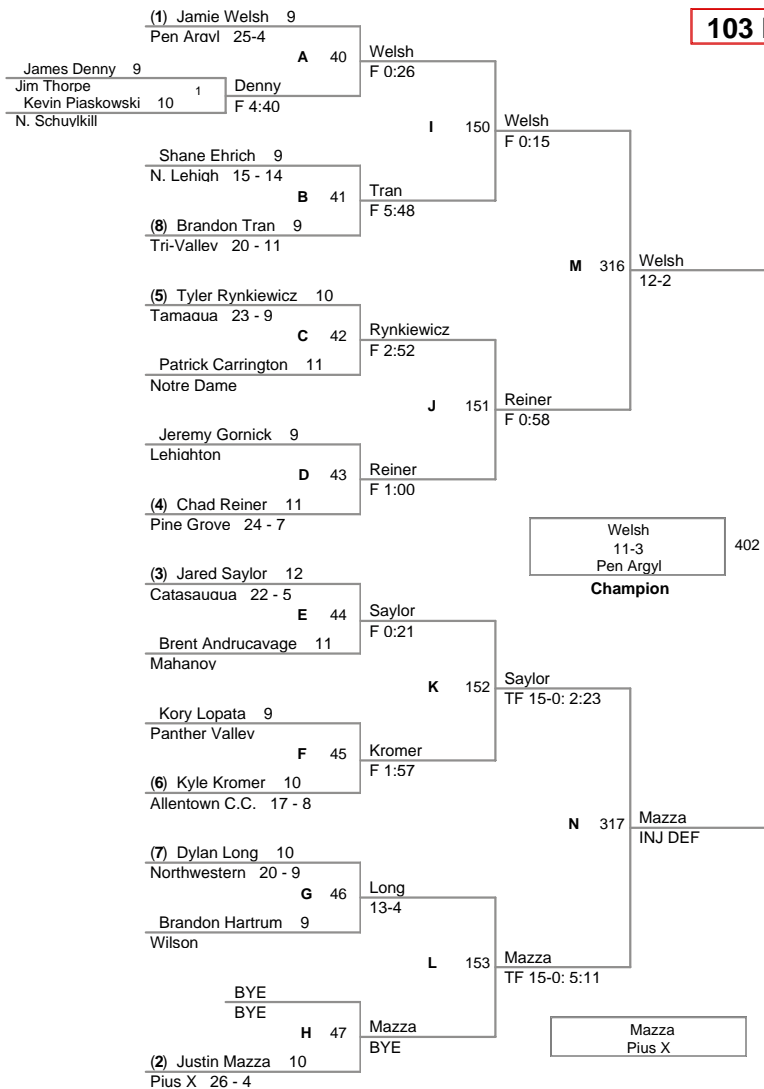

Plc	Points	Team	CH	CONS
1	157	Saucon Valley	-	-
2	144	Northwestern	-	-
3	143	Becahi	-	-
4	109	Pen Argyl	-	-
5	108.5	N. Lehigh	-	-
6	92.5	Wilson	-	-
7	86.5	Leighton	-	-
8	86	Tamaqua	-	-
9	66.5	Pine Grove	-	-
10	58	Jim Thorpe	-	-
11	57.5	Catasauqua	-	-
12	54	Palmerton	-	-
13	52	Panther Valley	-	-
14	51	Tri-Valley	-	-
15	42.5	Pius X	-	-
16	35	Allentown C.C.	-	-
17	30	Williams Valley	-	-
18	29	Notre Dame	-	-
19	28.5	Mahanoy	-	-
20	23	N. Schuylkill	-	-
20	23	Palisades	-	-
22	14	Schuylkill Haven	-	-
23	11	Salisbury	-	-

103 Lbs

112 Lbs

119 Lbs

125 Lbs

130 Lbs

135 Lbs

140 Lbs

145 Lbs

152 Lbs

160 Lbs

171 Lbs

189 Lbs

215 Lbs

285 Lbs