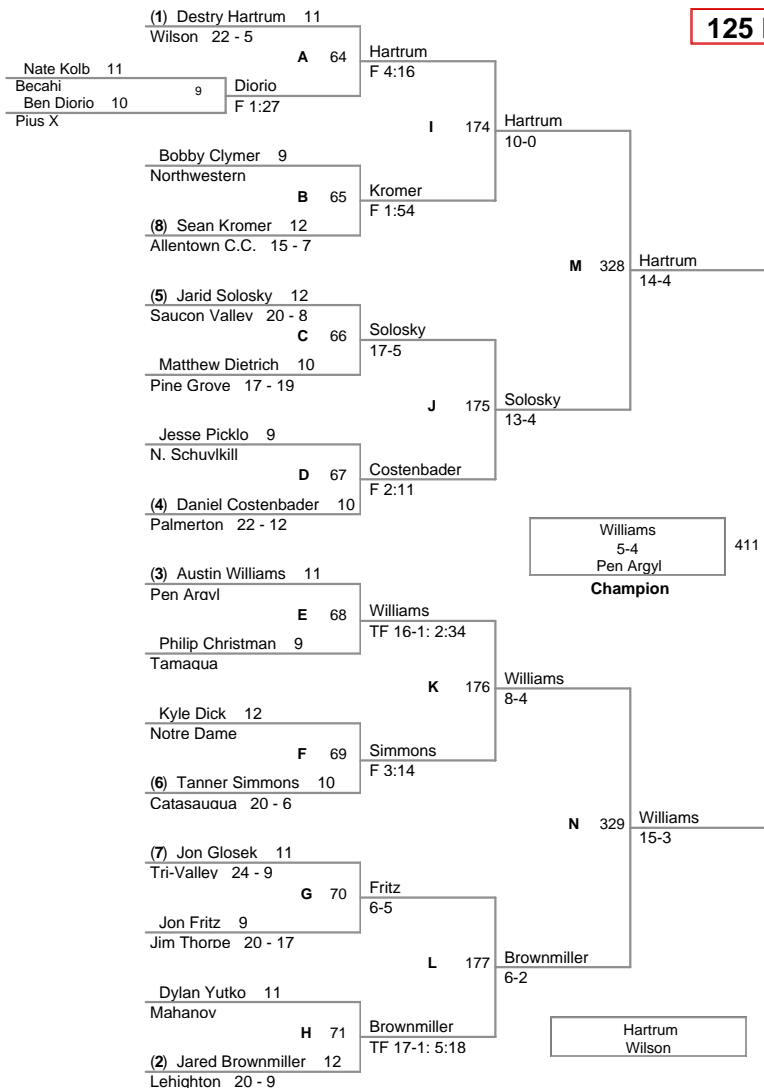

Plc	Points	Team	CH	CONS
1	157	Saucon Valley	-	-
2	144	Northwestern	-	-
3	143	Becahi	-	-
4	109	Pen Argyl	-	-
5	108.5	N. Lehigh	-	-
6	92.5	Wilson	-	-
7	86.5	Leighton	-	-
8	86	Tamaqua	-	-
9	66.5	Pine Grove	-	-
10	58	Jim Thorpe	-	-
11	57.5	Catasauqua	-	-
12	54	Palmerton	-	-
13	52	Panther Valley	-	-
14	51	Tri-Valley	-	-
15	42.5	Pius X	-	-
16	35	Allentown C.C.	-	-
17	30	Williams Valley	-	-
18	29	Notre Dame	-	-
19	28.5	Mahanoy	-	-
20	23	N. Schuylkill	-	-
20	23	Palisades	-	-
22	14	Schuylkill Haven	-	-
23	11	Salisbury	-	-

103 Lbs

112 Lbs

119 Lbs

125 Lbs

130 Lbs

135 Lbs

140 Lbs

145 Lbs

152 Lbs

160 Lbs

171 Lbs

189 Lbs

215 Lbs

285 Lbs