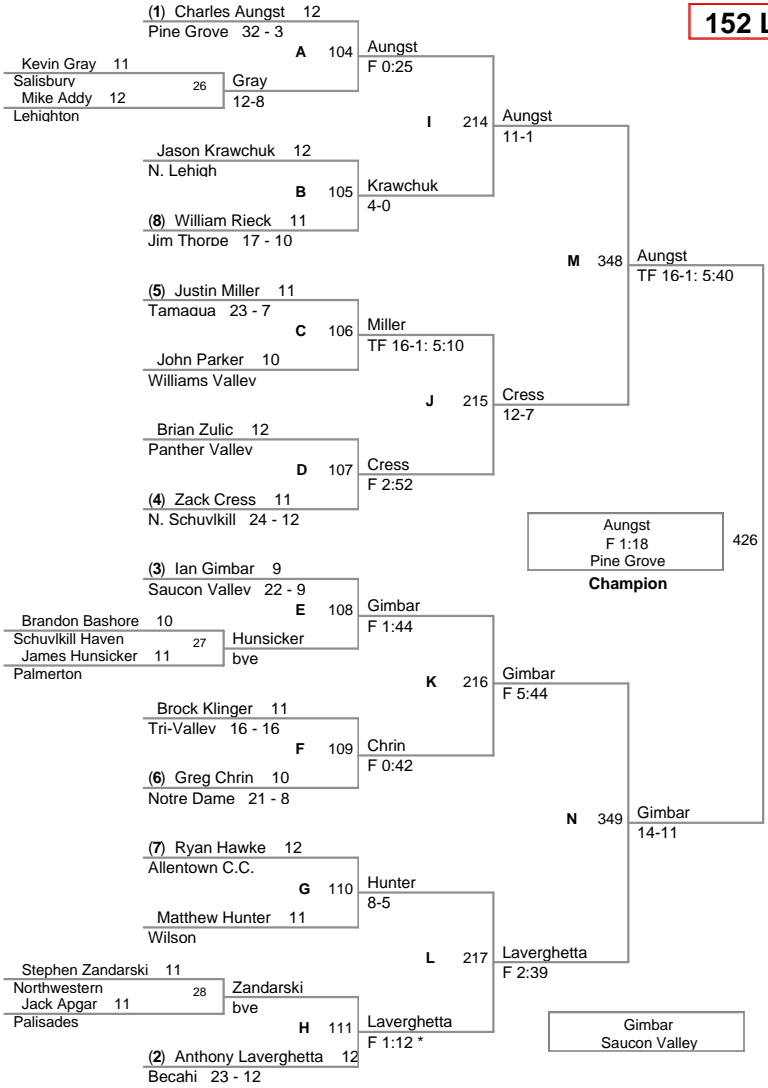

Plc	Points	Team	CH	CONS
1	157	Saucon Valley	-	-
2	144	Northwestern	-	-
3	143	Becahi	-	-
4	109	Pen Argyl	-	-
5	108.5	N. Lehigh	-	-
6	92.5	Wilson	-	-
7	86.5	Leighton	-	-
8	86	Tamaqua	-	-
9	66.5	Pine Grove	-	-
10	58	Jim Thorpe	-	-
11	57.5	Catasauqua	-	-
12	54	Palmerton	-	-
13	52	Panther Valley	-	-
14	51	Tri-Valley	-	-
15	42.5	Pius X	-	-
16	35	Allentown C.C.	-	-
17	30	Williams Valley	-	-
18	29	Notre Dame	-	-
19	28.5	Mahanoy	-	-
20	23	N. Schuylkill	-	-
20	23	Palisades	-	-
22	14	Schuylkill Haven	-	-
23	11	Salisbury	-	-

103 Lbs

112 Lbs

119 Lbs

125 Lbs

130 Lbs

135 Lbs

140 Lbs

145 Lbs

152 Lbs

160 Lbs

171 Lbs

189 Lbs

215 Lbs

285 Lbs