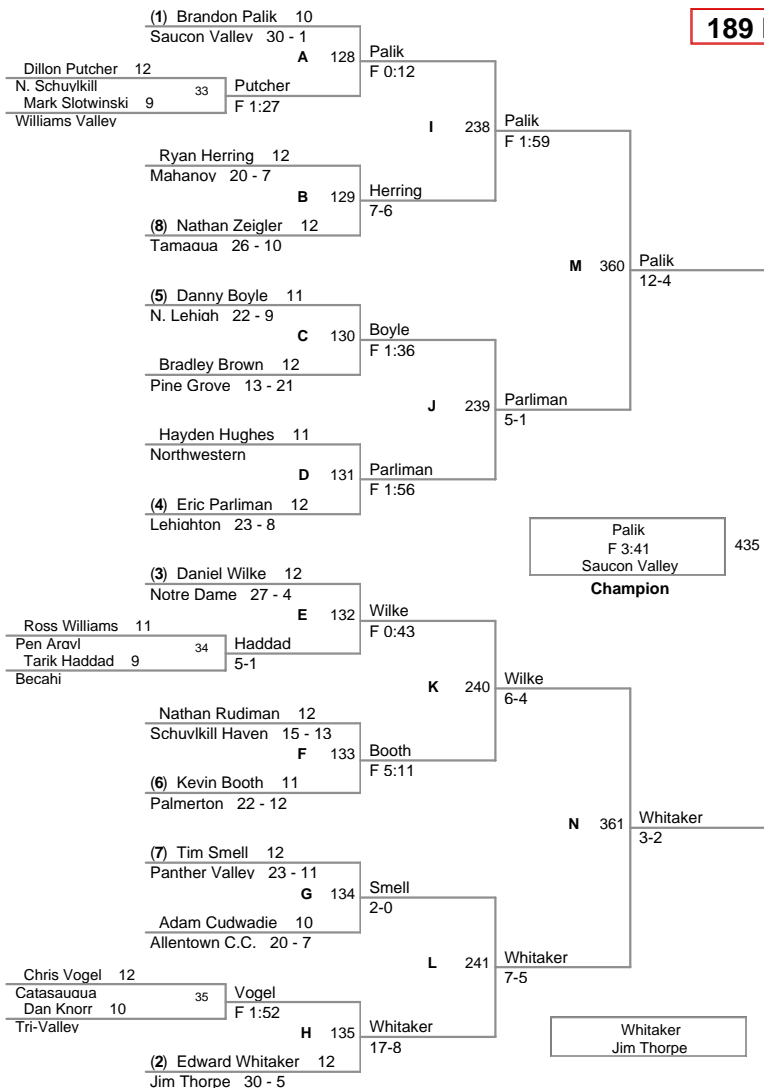

Plc	Points	Team	CH	CONS
1	157	Saucon Valley	-	-
2	144	Northwestern	-	-
3	143	Becahi	-	-
4	109	Pen Argyl	-	-
5	108.5	N. Lehigh	-	-
6	92.5	Wilson	-	-
7	86.5	Leighton	-	-
8	86	Tamaqua	-	-
9	66.5	Pine Grove	-	-
10	58	Jim Thorpe	-	-
11	57.5	Catasauqua	-	-
12	54	Palmerton	-	-
13	52	Panther Valley	-	-
14	51	Tri-Valley	-	-
15	42.5	Pius X	-	-
16	35	Allentown C.C.	-	-
17	30	Williams Valley	-	-
18	29	Notre Dame	-	-
19	28.5	Mahanoy	-	-
20	23	N. Schuylkill	-	-
20	23	Palisades	-	-
22	14	Schuylkill Haven	-	-
23	11	Salisbury	-	-

103 Lbs

112 Lbs

119 Lbs

125 Lbs

130 Lbs

135 Lbs

140 Lbs

145 Lbs

152 Lbs

160 Lbs

171 Lbs

189 Lbs

215 Lbs

285 Lbs