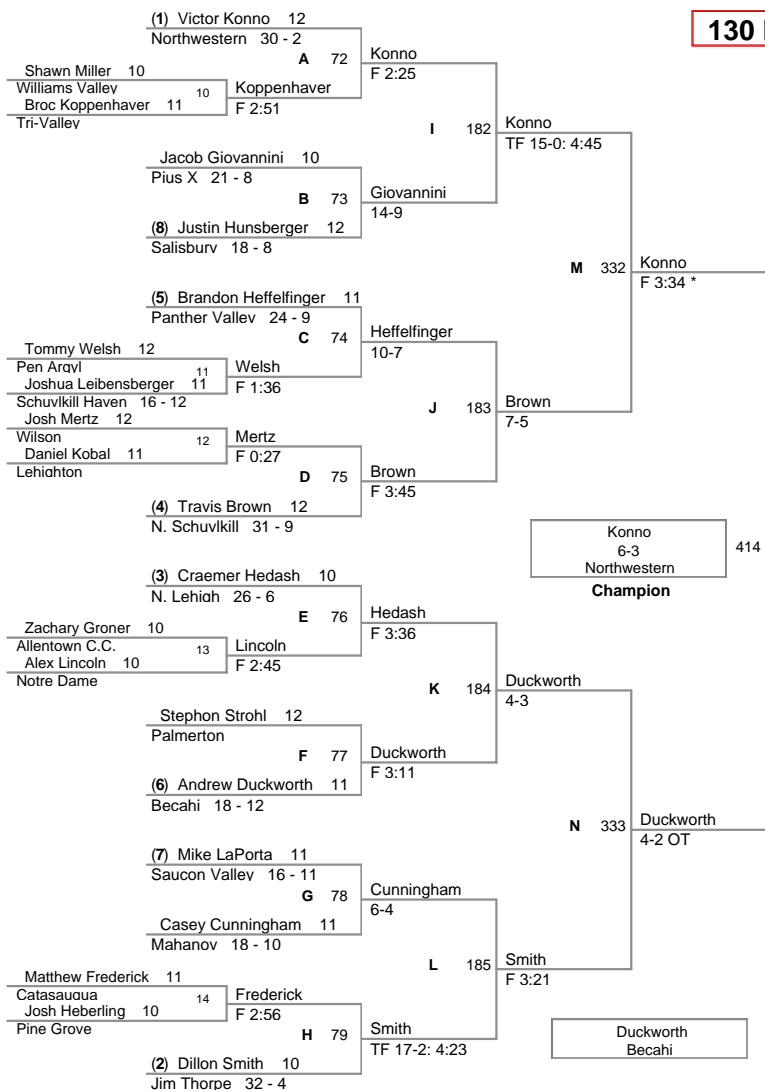

Plc	Points	Team	CH	CONS
1	157	Saucon Valley	-	-
2	144	Northwestern	-	-
3	143	Becahi	-	-
4	109	Pen Argyl	-	-
5	108.5	N. Lehigh	-	-
6	92.5	Wilson	-	-
7	86.5	Leighton	-	-
8	86	Tamaqua	-	-
9	66.5	Pine Grove	-	-
10	58	Jim Thorpe	-	-
11	57.5	Catasauqua	-	-
12	54	Palmerton	-	-
13	52	Panther Valley	-	-
14	51	Tri-Valley	-	-
15	42.5	Pius X	-	-
16	35	Allentown C.C.	-	-
17	30	Williams Valley	-	-
18	29	Notre Dame	-	-
19	28.5	Mahanoy	-	-
20	23	N. Schuylkill	-	-
20	23	Palisades	-	-
22	14	Schuylkill Haven	-	-
23	11	Salisbury	-	-

103 Lbs

112 Lbs

119 Lbs

125 Lbs

130 Lbs

135 Lbs

140 Lbs

145 Lbs

152 Lbs

160 Lbs

171 Lbs

189 Lbs

215 Lbs

285 Lbs