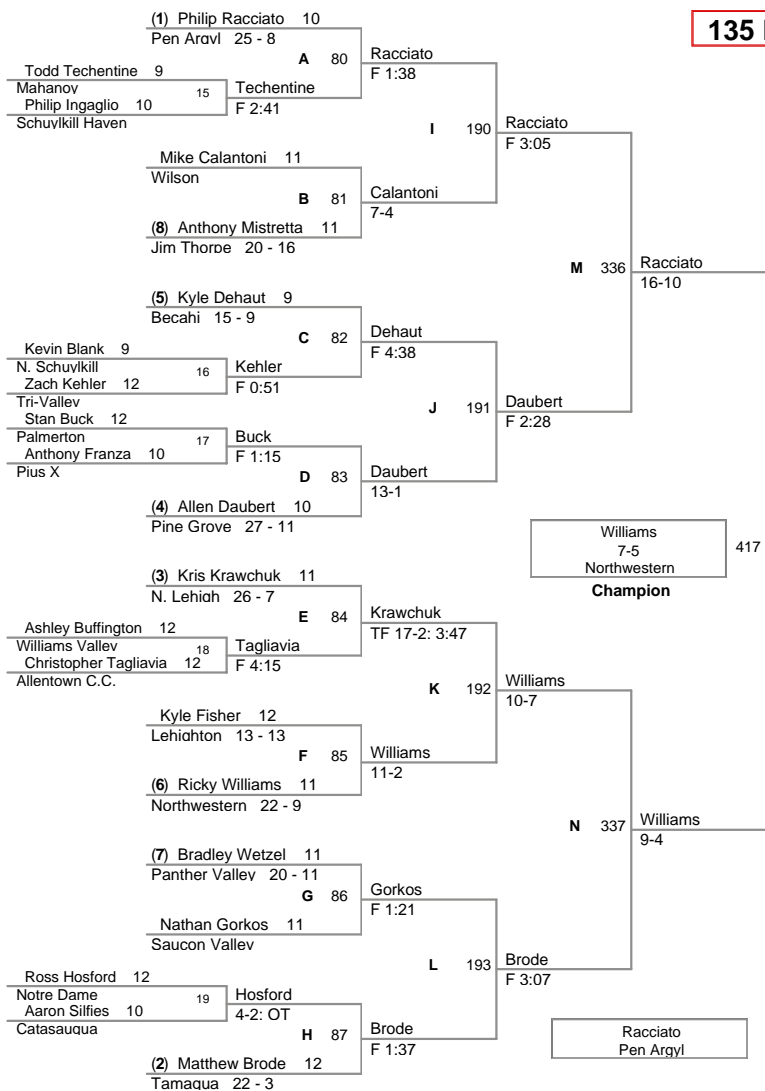

Plc	Points	Team	CH	CONS
1	157	Saucon Valley	-	-
2	144	Northwestern	-	-
3	143	Becahi	-	-
4	109	Pen Argyl	-	-
5	108.5	N. Lehigh	-	-
6	92.5	Wilson	-	-
7	86.5	Leighton	-	-
8	86	Tamaqua	-	-
9	66.5	Pine Grove	-	-
10	58	Jim Thorpe	-	-
11	57.5	Catasauqua	-	-
12	54	Palmerton	-	-
13	52	Panther Valley	-	-
14	51	Tri-Valley	-	-
15	42.5	Pius X	-	-
16	35	Allentown C.C.	-	-
17	30	Williams Valley	-	-
18	29	Notre Dame	-	-
19	28.5	Mahanoy	-	-
20	23	N. Schuylkill	-	-
20	23	Palisades	-	-
22	14	Schuylkill Haven	-	-
23	11	Salisbury	-	-

103 Lbs

112 Lbs

119 Lbs

125 Lbs

130 Lbs

135 Lbs

140 Lbs

145 Lbs

152 Lbs

160 Lbs

171 Lbs

189 Lbs

215 Lbs

285 Lbs