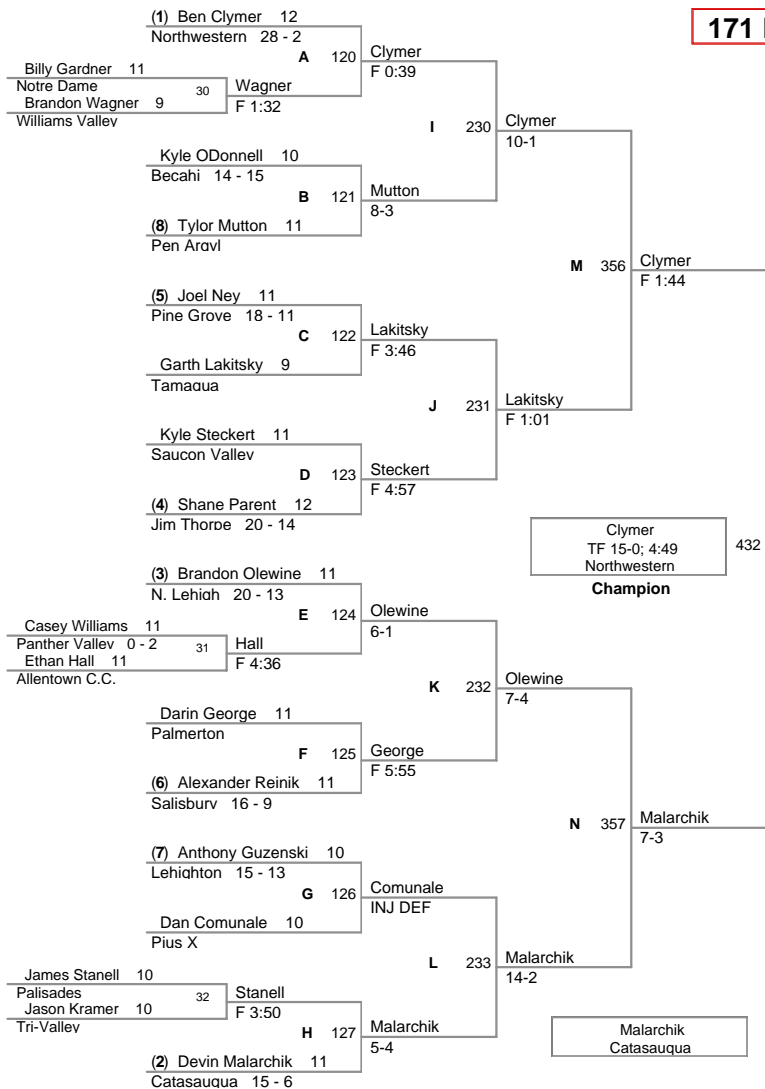

Plc	Points	Team	CH	CONS
1	157	Saucon Valley	-	-
2	144	Northwestern	-	-
3	143	Becahi	-	-
4	109	Pen Argyl	-	-
5	108.5	N. Lehigh	-	-
6	92.5	Wilson	-	-
7	86.5	Leighton	-	-
8	86	Tamaqua	-	-
9	66.5	Pine Grove	-	-
10	58	Jim Thorpe	-	-
11	57.5	Catasauqua	-	-
12	54	Palmerton	-	-
13	52	Panther Valley	-	-
14	51	Tri-Valley	-	-
15	42.5	Pius X	-	-
16	35	Allentown C.C.	-	-
17	30	Williams Valley	-	-
18	29	Notre Dame	-	-
19	28.5	Mahanoy	-	-
20	23	N. Schuylkill	-	-
20	23	Palisades	-	-
22	14	Schuylkill Haven	-	-
23	11	Salisbury	-	-

103 Lbs

112 Lbs

119 Lbs

125 Lbs

130 Lbs

135 Lbs

140 Lbs

145 Lbs

152 Lbs

160 Lbs

171 Lbs

189 Lbs

215 Lbs

285 Lbs