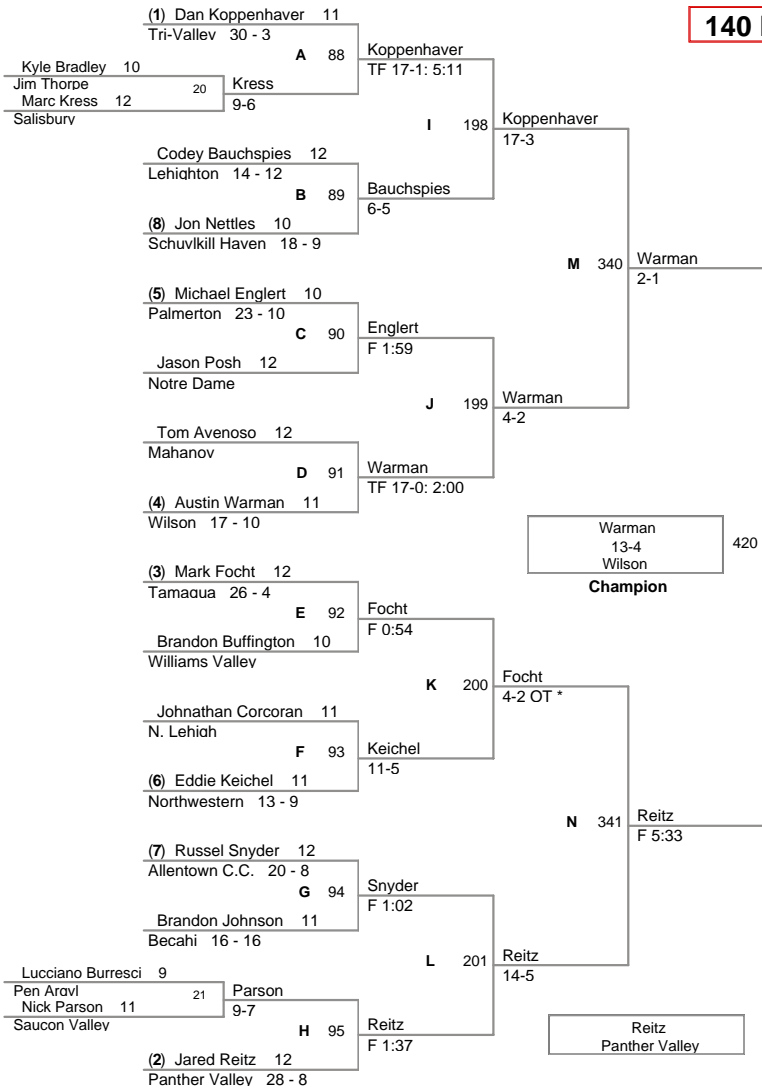

Plc	Points	Team	CH	CONS
1	157	Saucon Valley	-	-
2	144	Northwestern	-	-
3	143	Becahi	-	-
4	109	Pen Argyl	-	-
5	108.5	N. Lehigh	-	-
6	92.5	Wilson	-	-
7	86.5	Leighton	-	-
8	86	Tamaqua	-	-
9	66.5	Pine Grove	-	-
10	58	Jim Thorpe	-	-
11	57.5	Catasauqua	-	-
12	54	Palmerton	-	-
13	52	Panther Valley	-	-
14	51	Tri-Valley	-	-
15	42.5	Pius X	-	-
16	35	Allentown C.C.	-	-
17	30	Williams Valley	-	-
18	29	Notre Dame	-	-
19	28.5	Mahanoy	-	-
20	23	N. Schuylkill	-	-
20	23	Palisades	-	-
22	14	Schuylkill Haven	-	-
23	11	Salisbury	-	-

103 Lbs

112 Lbs

119 Lbs

125 Lbs

130 Lbs

135 Lbs

140 Lbs

145 Lbs

152 Lbs

160 Lbs

171 Lbs

189 Lbs

215 Lbs

285 Lbs