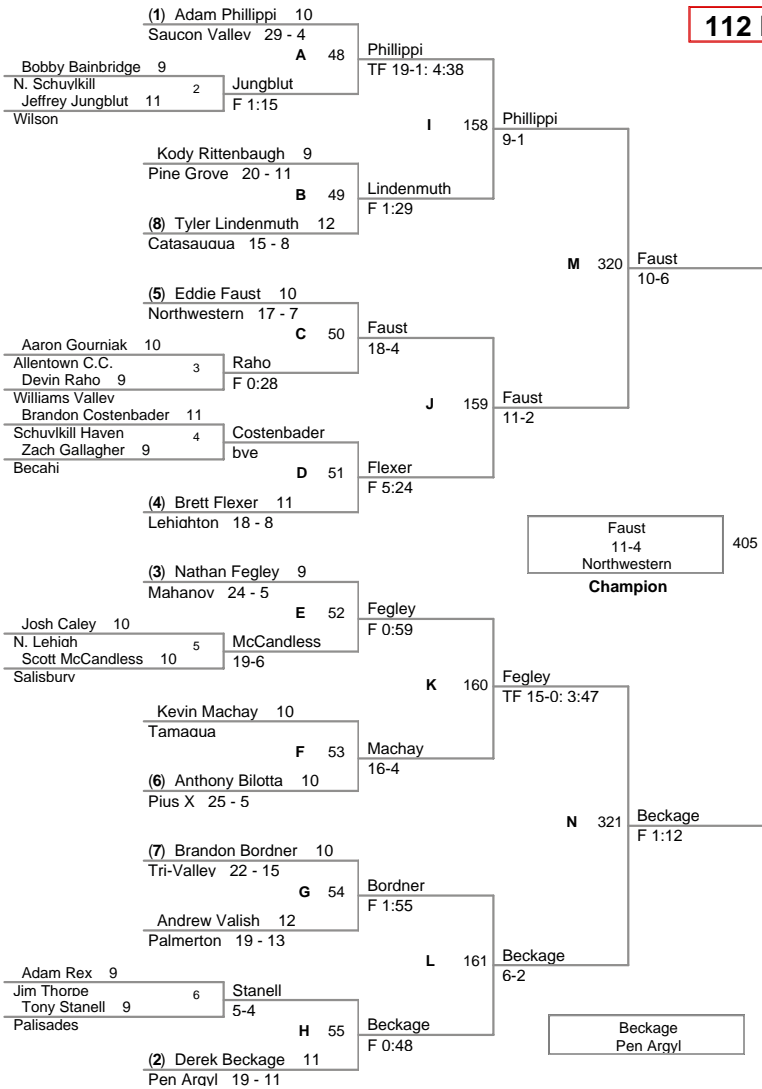

Plc	Points	Team	CH	CONS
1	157	Saucon Valley	-	-
2	144	Northwestern	-	-
3	143	Becahi	-	-
4	109	Pen Argyl	-	-
5	108.5	N. Lehigh	-	-
6	92.5	Wilson	-	-
7	86.5	Leighton	-	-
8	86	Tamaqua	-	-
9	66.5	Pine Grove	-	-
10	58	Jim Thorpe	-	-
11	57.5	Catasauqua	-	-
12	54	Palmerton	-	-
13	52	Panther Valley	-	-
14	51	Tri-Valley	-	-
15	42.5	Pius X	-	-
16	35	Allentown C.C.	-	-
17	30	Williams Valley	-	-
18	29	Notre Dame	-	-
19	28.5	Mahanoy	-	-
20	23	N. Schuylkill	-	-
20	23	Palisades	-	-
22	14	Schuylkill Haven	-	-
23	11	Salisbury	-	-

103 Lbs

112 Lbs

119 Lbs

125 Lbs

130 Lbs

135 Lbs

140 Lbs

145 Lbs