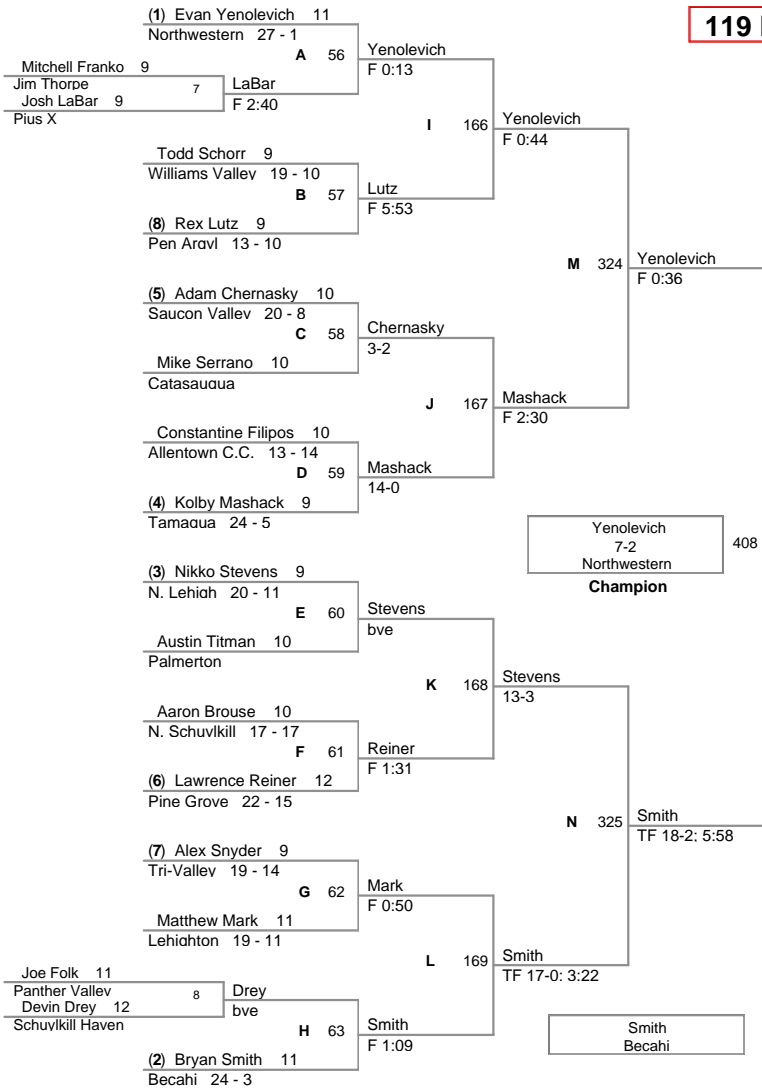

Plc	Points	Team	CH	CONS
1	157	Saucon Valley	-	-
2	144	Northwestern	-	-
3	143	Becahi	-	-
4	109	Pen Argyl	-	-
5	108.5	N. Lehigh	-	-
6	92.5	Wilson	-	-
7	86.5	Leighton	-	-
8	86	Tamaqua	-	-
9	66.5	Pine Grove	-	-
10	58	Jim Thorpe	-	-
11	57.5	Catasauqua	-	-
12	54	Palmerton	-	-
13	52	Panther Valley	-	-
14	51	Tri-Valley	-	-
15	42.5	Pius X	-	-
16	35	Allentown C.C.	-	-
17	30	Williams Valley	-	-
18	29	Notre Dame	-	-
19	28.5	Mahanoy	-	-
20	23	N. Schuylkill	-	-
20	23	Palisades	-	-
22	14	Schuylkill Haven	-	-
23	11	Salisbury	-	-

103 Lbs

112 Lbs

119 Lbs

125 Lbs

130 Lbs

135 Lbs

140 Lbs

145 Lbs

152 Lbs

160 Lbs

171 Lbs

189 Lbs

215 Lbs

285 Lbs