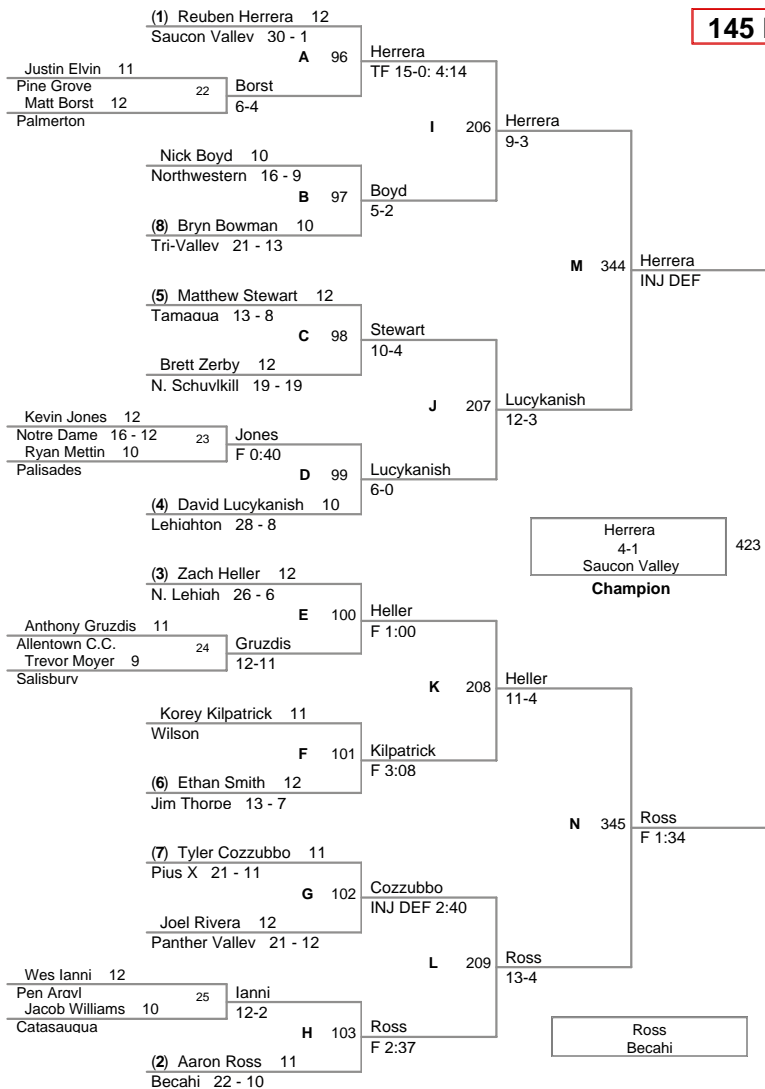

Plc	Points	Team	CH	CONS
1	157	Saucon Valley	-	-
2	144	Northwestern	-	-
3	143	Becahi	-	-
4	109	Pen Argyl	-	-
5	108.5	N. Lehigh	-	-
6	92.5	Wilson	-	-
7	86.5	Leighton	-	-
8	86	Tamaqua	-	-
9	66.5	Pine Grove	-	-
10	58	Jim Thorpe	-	-
11	57.5	Catasauqua	-	-
12	54	Palmerton	-	-
13	52	Panther Valley	-	-
14	51	Tri-Valley	-	-
15	42.5	Pius X	-	-
16	35	Allentown C.C.	-	-
17	30	Williams Valley	-	-
18	29	Notre Dame	-	-
19	28.5	Mahanoy	-	-
20	23	N. Schuylkill	-	-
20	23	Palisades	-	-
22	14	Schuylkill Haven	-	-
23	11	Salisbury	-	-

103 Lbs

112 Lbs

119 Lbs

125 Lbs

130 Lbs

135 Lbs

140 Lbs

145 Lbs

152 Lbs

160 Lbs

171 Lbs

189 Lbs

215 Lbs

285 Lbs