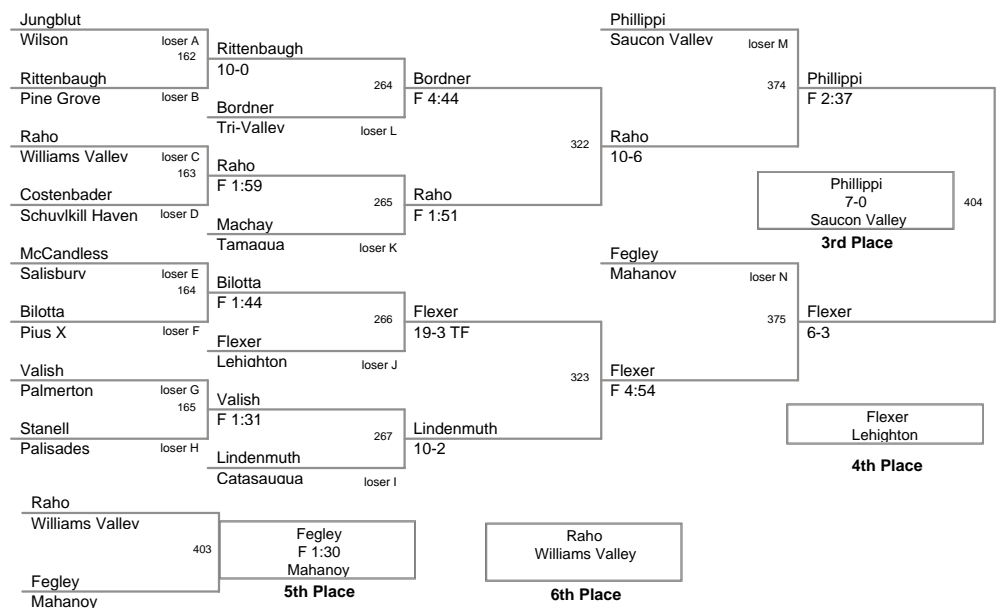

Plc	Points	Team	CH	CONS
1	157	Saucon Valley	-	-
2	144	Northwestern	-	-
3	143	Becahi	-	-
4	109	Pen Argyl	-	-
5	108.5	N. Lehigh	-	-
6	92.5	Wilson	-	-
7	86.5	Leighton	-	-
8	86	Tamaqua	-	-
9	66.5	Pine Grove	-	-
10	58	Jim Thorpe	-	-
11	57.5	Catasauqua	-	-
12	54	Palmerton	-	-
13	52	Panther Valley	-	-
14	51	Tri-Valley	-	-
15	42.5	Pius X	-	-
16	35	Allentown C.C.	-	-
17	30	Williams Valley	-	-
18	29	Notre Dame	-	-
19	28.5	Mahanoy	-	-
20	23	N. Schuylkill	-	-
20	23	Palisades	-	-
22	14	Schuylkill Haven	-	-
23	11	Salisbury	-	-

103 Lbs

112 Lbs

119 Lbs

125 Lbs

130 Lbs

135 Lbs

140 Lbs

145 Lbs