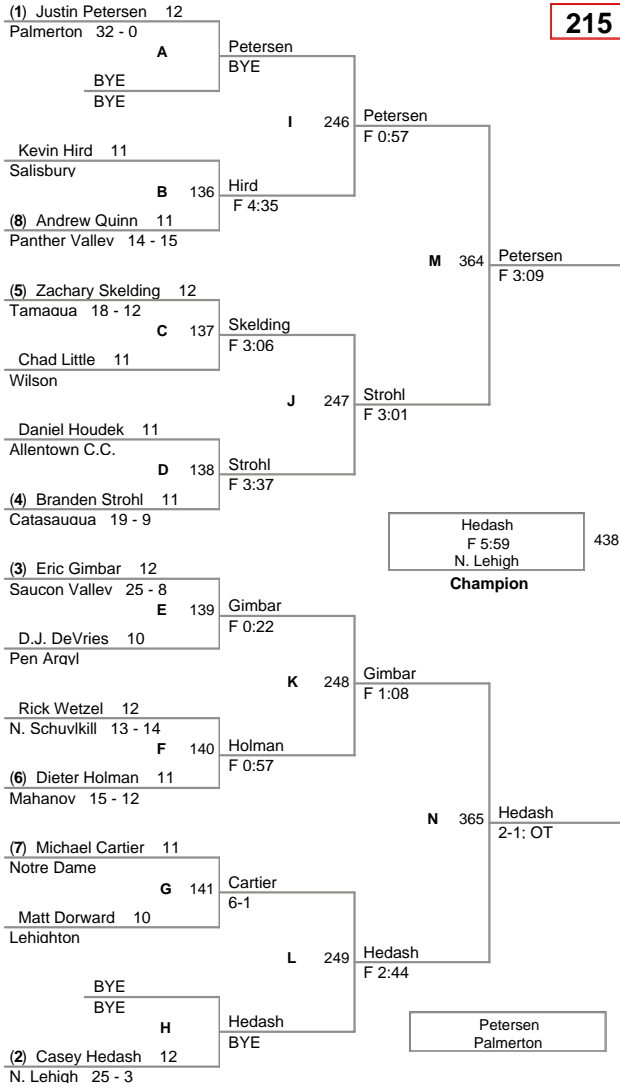

Plc	Points	Team	CH	CONS
1	157	Saucon Valley	-	-
2	144	Northwestern	-	-
3	143	Becahi	-	-
4	109	Pen Argyl	-	-
5	108.5	N. Lehigh	-	-
6	92.5	Wilson	-	-
7	86.5	Leighton	-	-
8	86	Tamaqua	-	-
9	66.5	Pine Grove	-	-
10	58	Jim Thorpe	-	-
11	57.5	Catasauqua	-	-
12	54	Palmerton	-	-
13	52	Panther Valley	-	-
14	51	Tri-Valley	-	-
15	42.5	Pius X	-	-
16	35	Allentown C.C.	-	-
17	30	Williams Valley	-	-
18	29	Notre Dame	-	-
19	28.5	Mahanoy	-	-
20	23	N. Schuylkill	-	-
20	23	Palisades	-	-
22	14	Schuylkill Haven	-	-
23	11	Salisbury	-	-

103 Lbs

112 Lbs

119 Lbs

125 Lbs

130 Lbs

135 Lbs

140 Lbs

145 Lbs

152 Lbs

160 Lbs

171 Lbs

189 Lbs

215 Lbs

285 Lbs