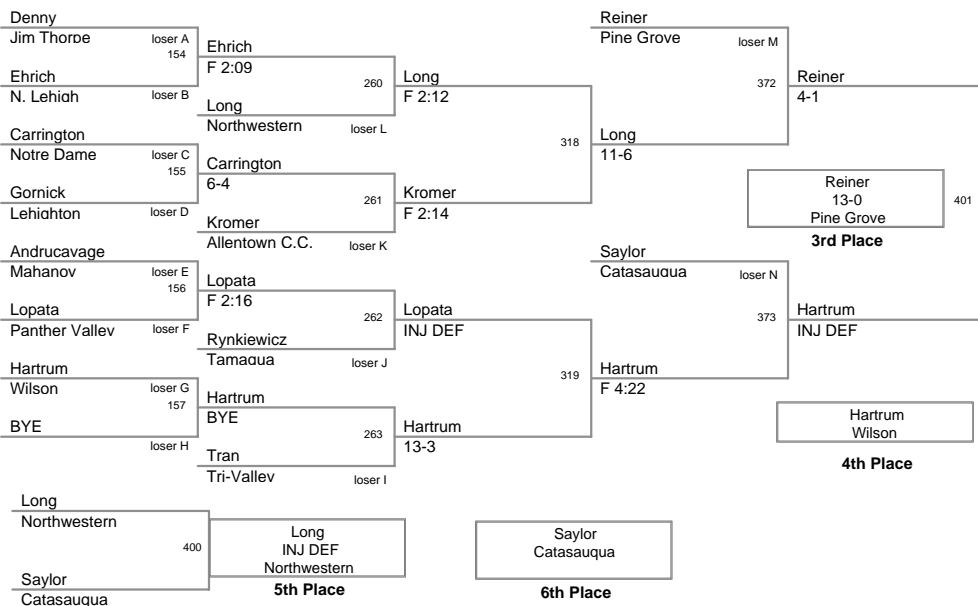

Plc	Points	Team	CH	CONS
1	157	Saucon Valley	-	-
2	144	Northwestern	-	-
3	143	Becahi	-	-
4	109	Pen Argyl	-	-
5	108.5	N. Lehigh	-	-
6	92.5	Wilson	-	-
7	86.5	Leighton	-	-
8	86	Tamaqua	-	-
9	66.5	Pine Grove	-	-
10	58	Jim Thorpe	-	-
11	57.5	Catasauqua	-	-
12	54	Palmerton	-	-
13	52	Panther Valley	-	-
14	51	Tri-Valley	-	-
15	42.5	Pius X	-	-
16	35	Allentown C.C.	-	-
17	30	Williams Valley	-	-
18	29	Notre Dame	-	-
19	28.5	Mahanoy	-	-
20	23	N. Schuylkill	-	-
20	23	Palisades	-	-
22	14	Schuylkill Haven	-	-
23	11	Salisbury	-	-

103 Lbs

112 Lbs

119 Lbs

125 Lbs

130 Lbs

135 Lbs

140 Lbs

145 Lbs

152 Lbs

160 Lbs

171 Lbs

189 Lbs

215 Lbs

285 Lbs