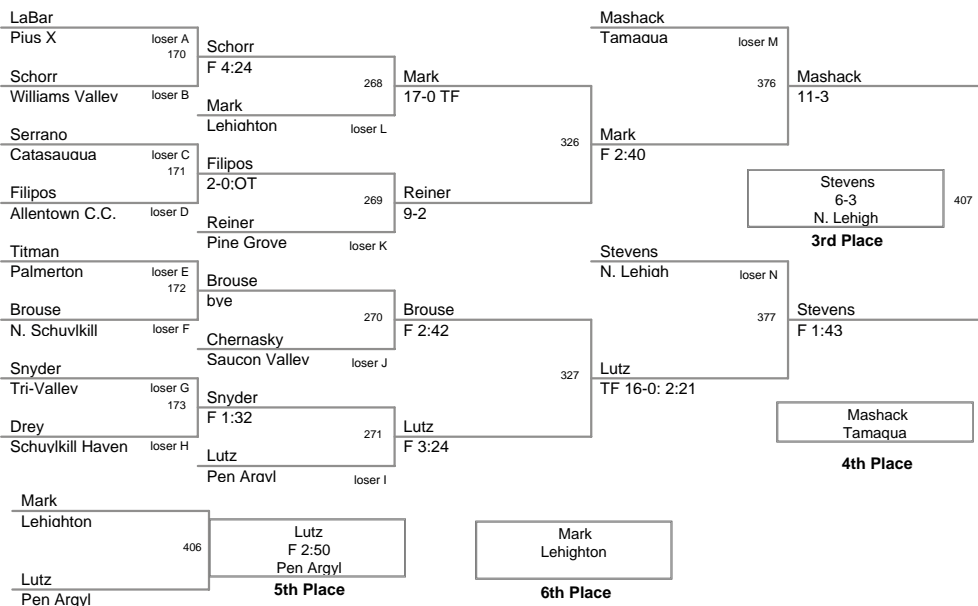

Plc	Points	Team	CH	CONS
1	157	Saucon Valley	-	-
2	144	Northwestern	-	-
3	143	Becahi	-	-
4	109	Pen Argyl	-	-
5	108.5	N. Lehigh	-	-
6	92.5	Wilson	-	-
7	86.5	Leighton	-	-
8	86	Tamaqua	-	-
9	66.5	Pine Grove	-	-
10	58	Jim Thorpe	-	-
11	57.5	Catasauqua	-	-
12	54	Palmerton	-	-
13	52	Panther Valley	-	-
14	51	Tri-Valley	-	-
15	42.5	Pius X	-	-
16	35	Allentown C.C.	-	-
17	30	Williams Valley	-	-
18	29	Notre Dame	-	-
19	28.5	Mahanoy	-	-
20	23	N. Schuylkill	-	-
20	23	Palisades	-	-
22	14	Schuylkill Haven	-	-
23	11	Salisbury	-	-

103 Lbs

112 Lbs

119 Lbs

125 Lbs

130 Lbs

135 Lbs

140 Lbs

145 Lbs

152 Lbs

160 Lbs

171 Lbs

189 Lbs

215 Lbs

285 Lbs