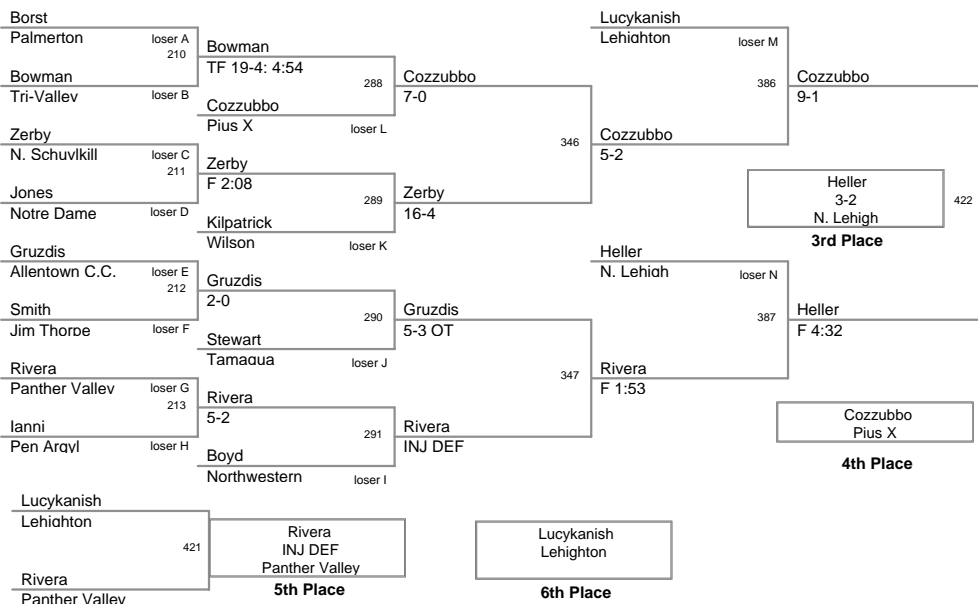

Plc	Points	Team	CH	CONS
1	157	Saucon Valley	-	-
2	144	Northwestern	-	-
3	143	Becahi	-	-
4	109	Pen Argyl	-	-
5	108.5	N. Lehigh	-	-
6	92.5	Wilson	-	-
7	86.5	Leighton	-	-
8	86	Tamaqua	-	-
9	66.5	Pine Grove	-	-
10	58	Jim Thorpe	-	-
11	57.5	Catasauqua	-	-
12	54	Palmerton	-	-
13	52	Panther Valley	-	-
14	51	Tri-Valley	-	-
15	42.5	Pius X	-	-
16	35	Allentown C.C.	-	-
17	30	Williams Valley	-	-
18	29	Notre Dame	-	-
19	28.5	Mahanoy	-	-
20	23	N. Schuylkill	-	-
20	23	Palisades	-	-
22	14	Schuylkill Haven	-	-
23	11	Salisbury	-	-

103 Lbs

112 Lbs

119 Lbs

125 Lbs

130 Lbs

135 Lbs

140 Lbs

145 Lbs

152 Lbs

160 Lbs

171 Lbs

189 Lbs

215 Lbs

285 Lbs