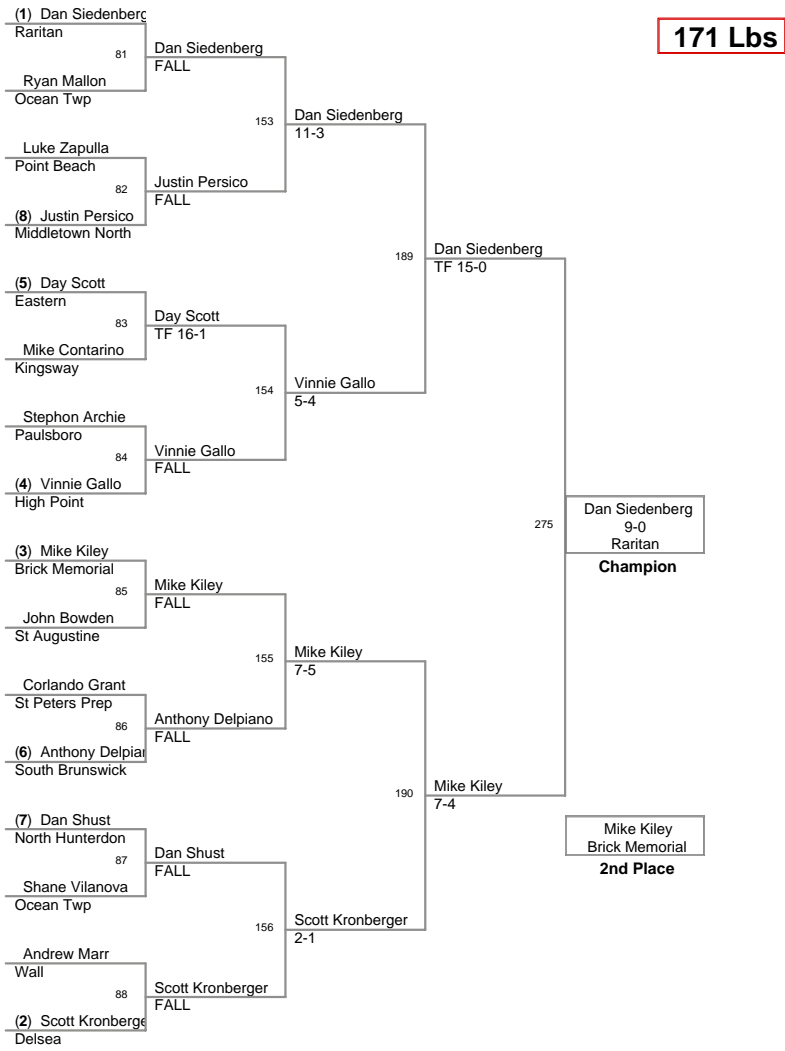

2007 Mustang Classic

**152 Lbs**

2007 Mustang Classic

**160 Lbs**

2007 Mustang Classic

**171 Lbs**

2007 Mustang Classic

**189 Lbs**