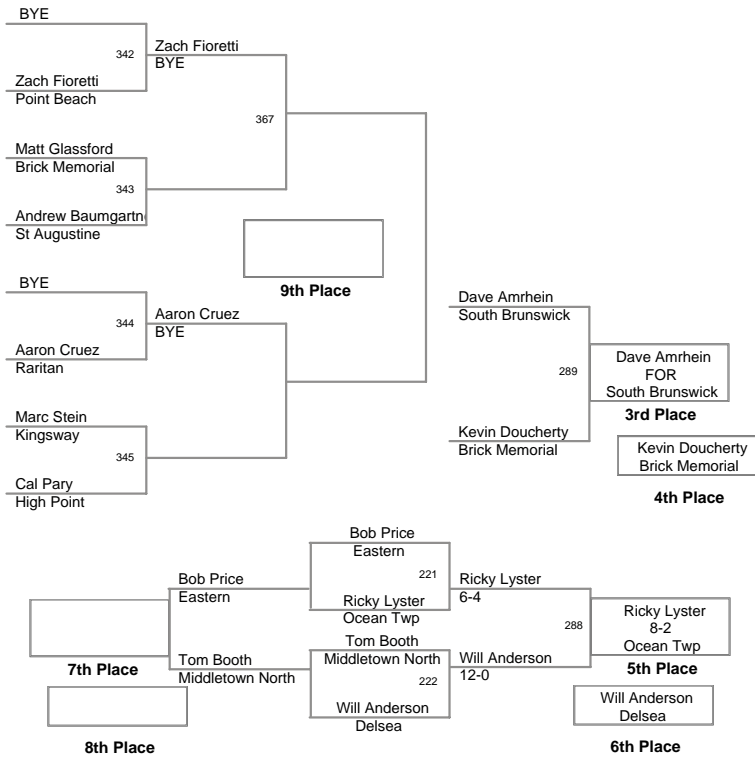

2007 Mustang Classic

215 Lbs