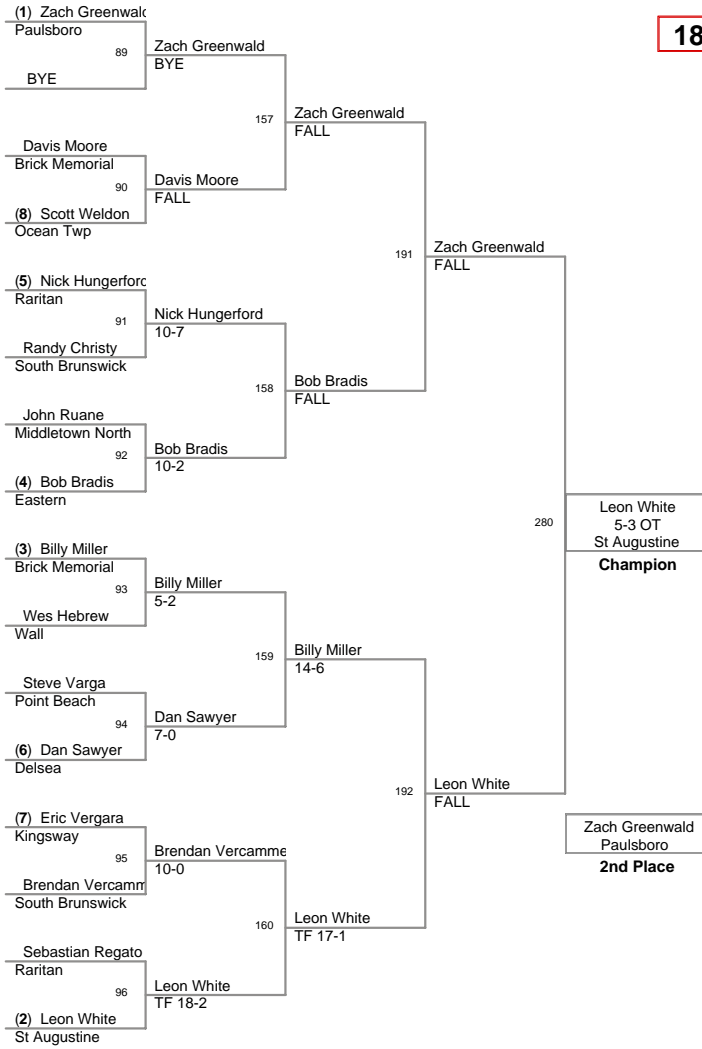

2007 Mustang Classic

**152 Lbs**

2007 Mustang Classic

**160 Lbs**

2007 Mustang Classic

**171 Lbs**

2007 Mustang Classic

**189 Lbs**