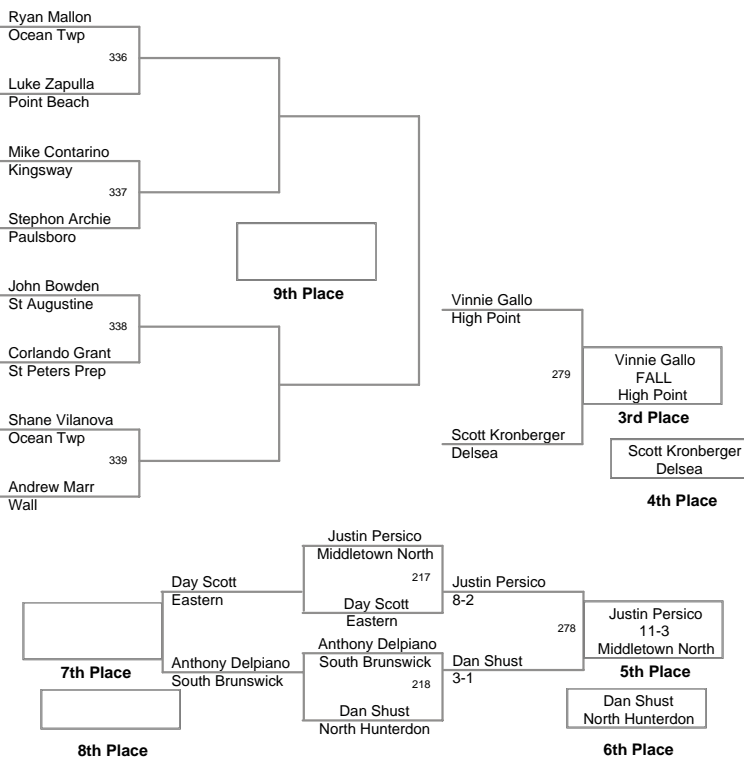

2007 Mustang Classic

**152 Lbs**

2007 Mustang Classic

**160 Lbs**

2007 Mustang Classic

**171 Lbs**

2007 Mustang Classic

**189 Lbs**