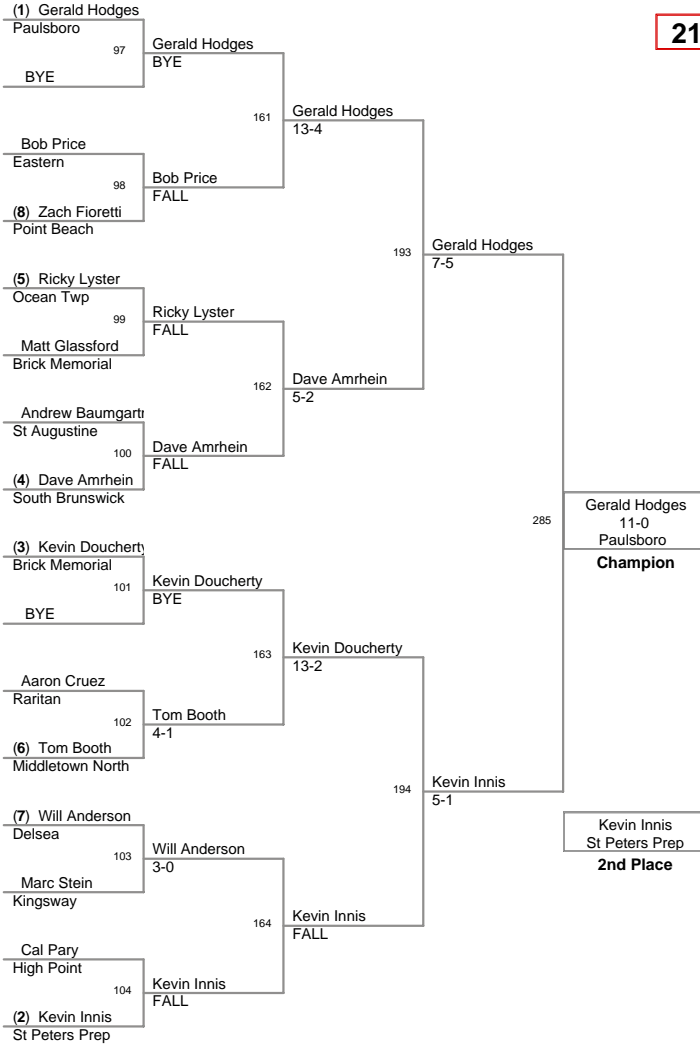

2007 Mustang Classic

215 Lbs