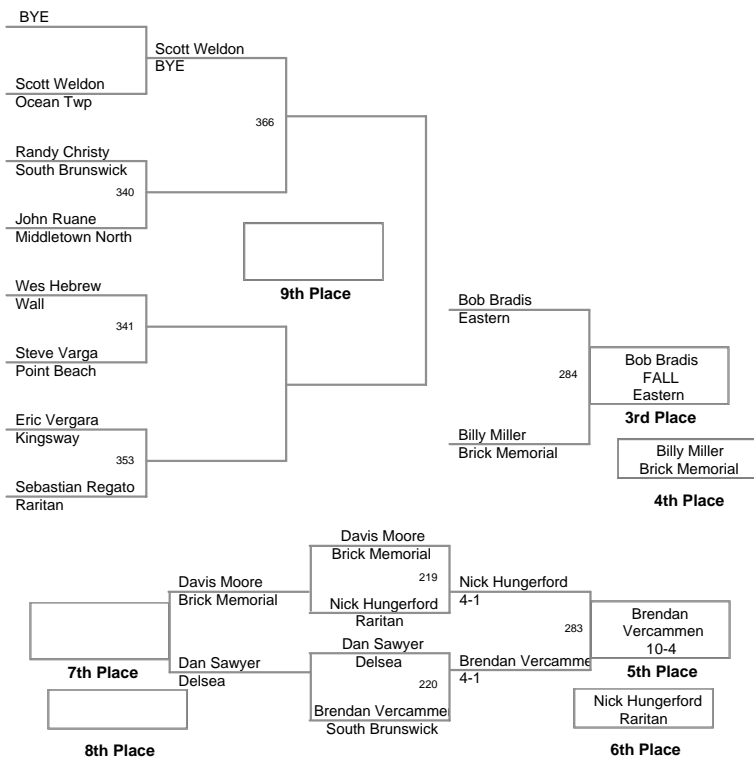

2007 Mustang Classic

**152 Lbs**

2007 Mustang Classic

**160 Lbs**

2007 Mustang Classic

**171 Lbs**

2007 Mustang Classic

**189 Lbs**