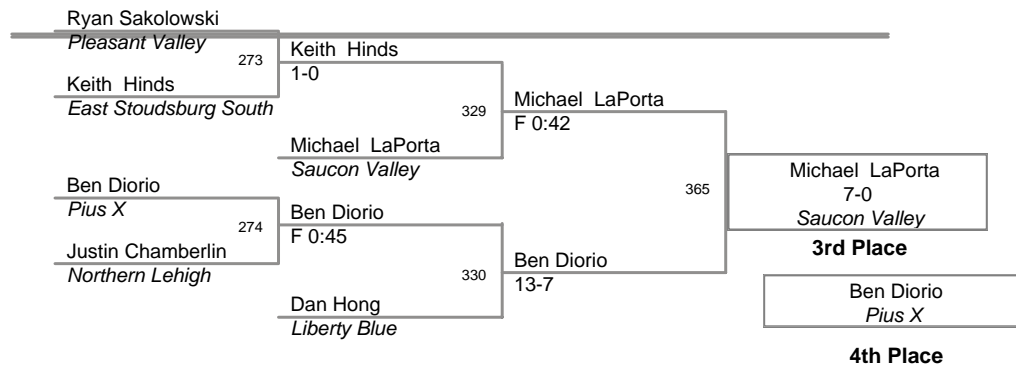

Jr High

110 Lbs