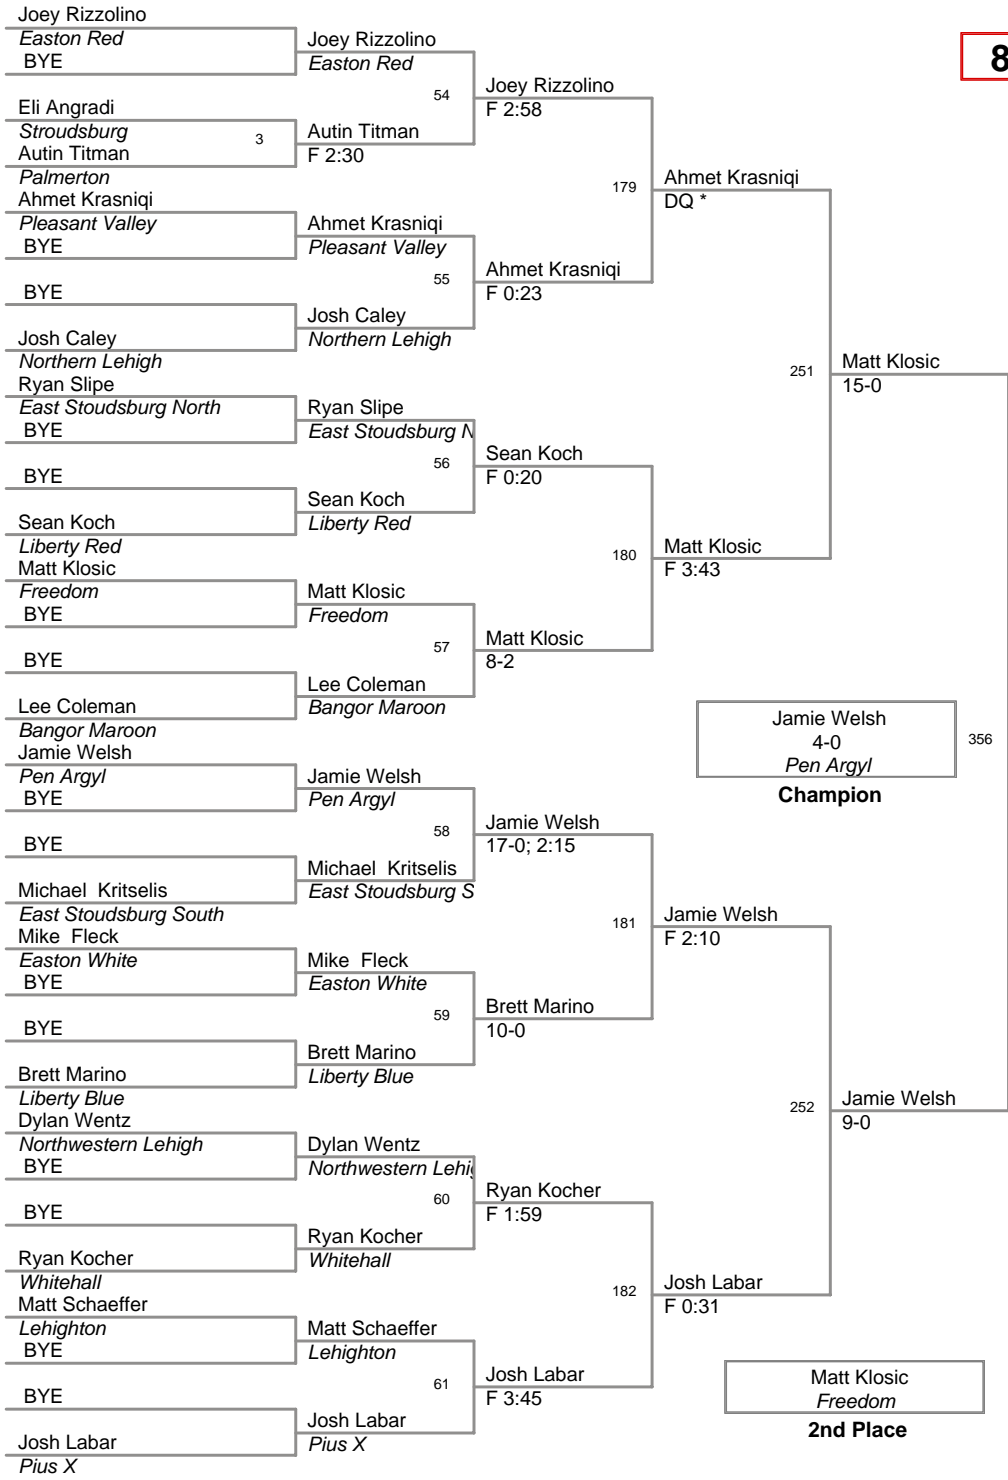

<u>Plc</u>	<u>Points</u>	<u>Team</u>
1	227.5	Liberty Blue
2	188.0	Easton Red
3	176.5	Pleasant Valley
4	169.5	Pius X
5	147.0	Northern Lehigh
6	140.0	Saucon Valley
7	119.0	Stroudsburg
8	112.5	Pen Argyl
9	104.0	East Stoudsburg South
10	91.5	Freedom
11	88.0	Whitehall
12	83.5	Lehighton
13	62.0	Palmerton
14	60.0	Northwestern Lehigh
15	57.0	East Stoudsburg North
16	51.0	Bangor Maroon
17	29.0	Easton White
18	25.0	Liberty Red
19	19.0	Pocono Mtn. West
20	17.5	Salisbury
21	17.0	Pocono Mtn. East
22	10.0	Dieruff
23	4.0	Pcono Mtn. West
24	2.0	Bangor White

**75 Lbs**

**80 Lbs**

Jr High

**85 Lbs**

90 Lbs

Jr High

**95 Lbs**

**100 Lbs**