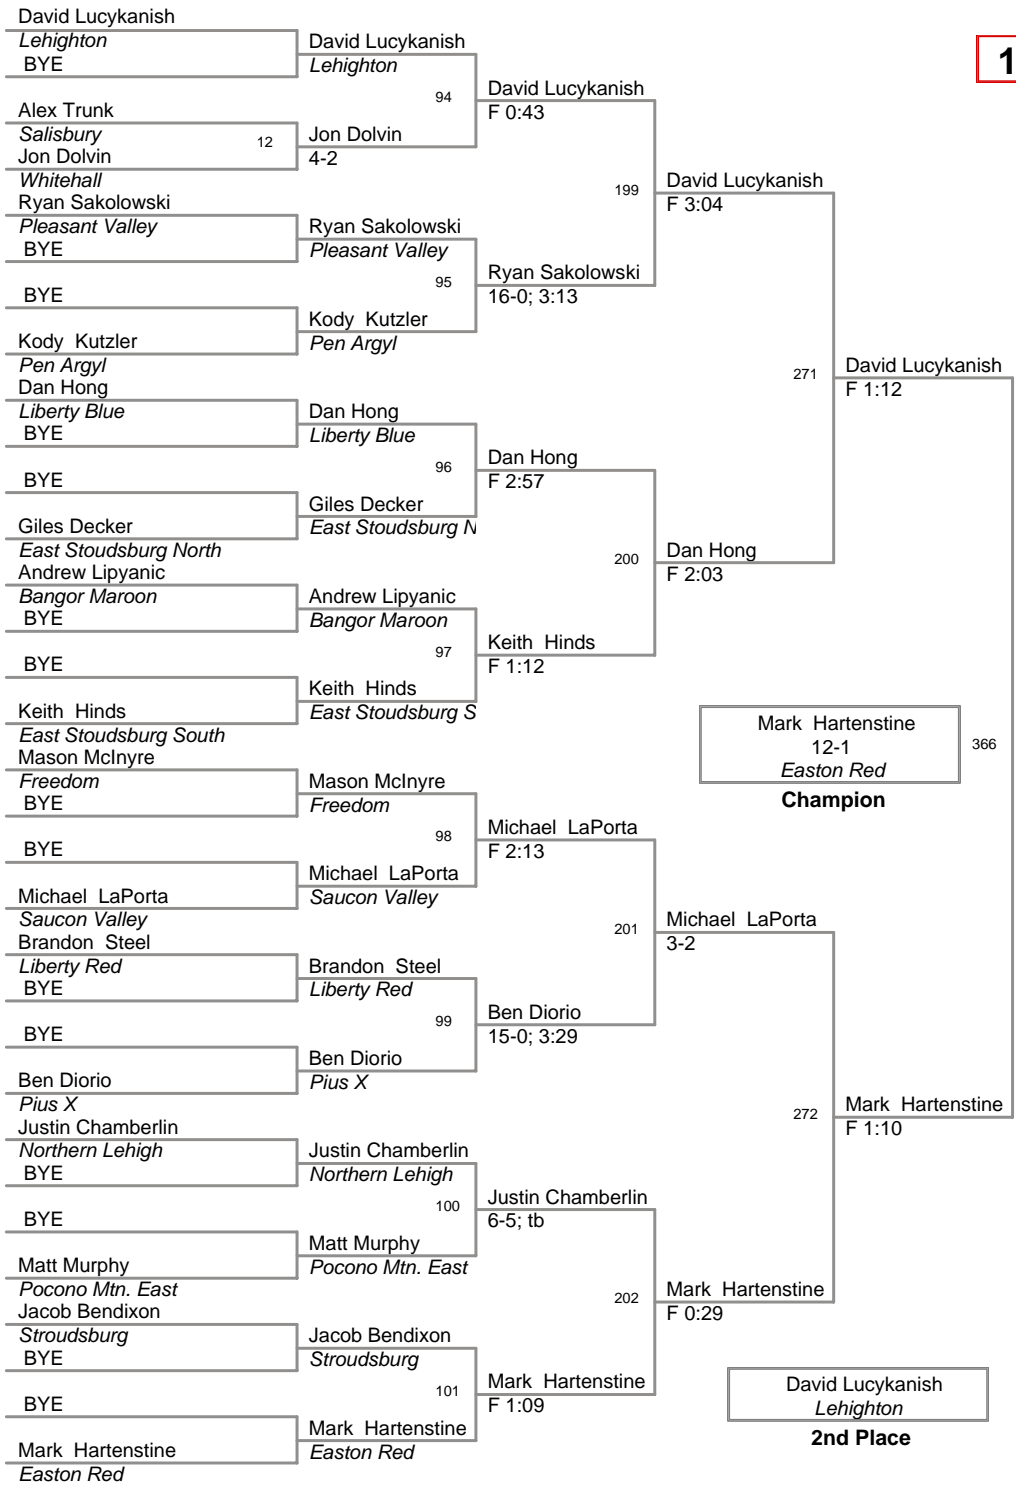

Jr High

110 Lbs