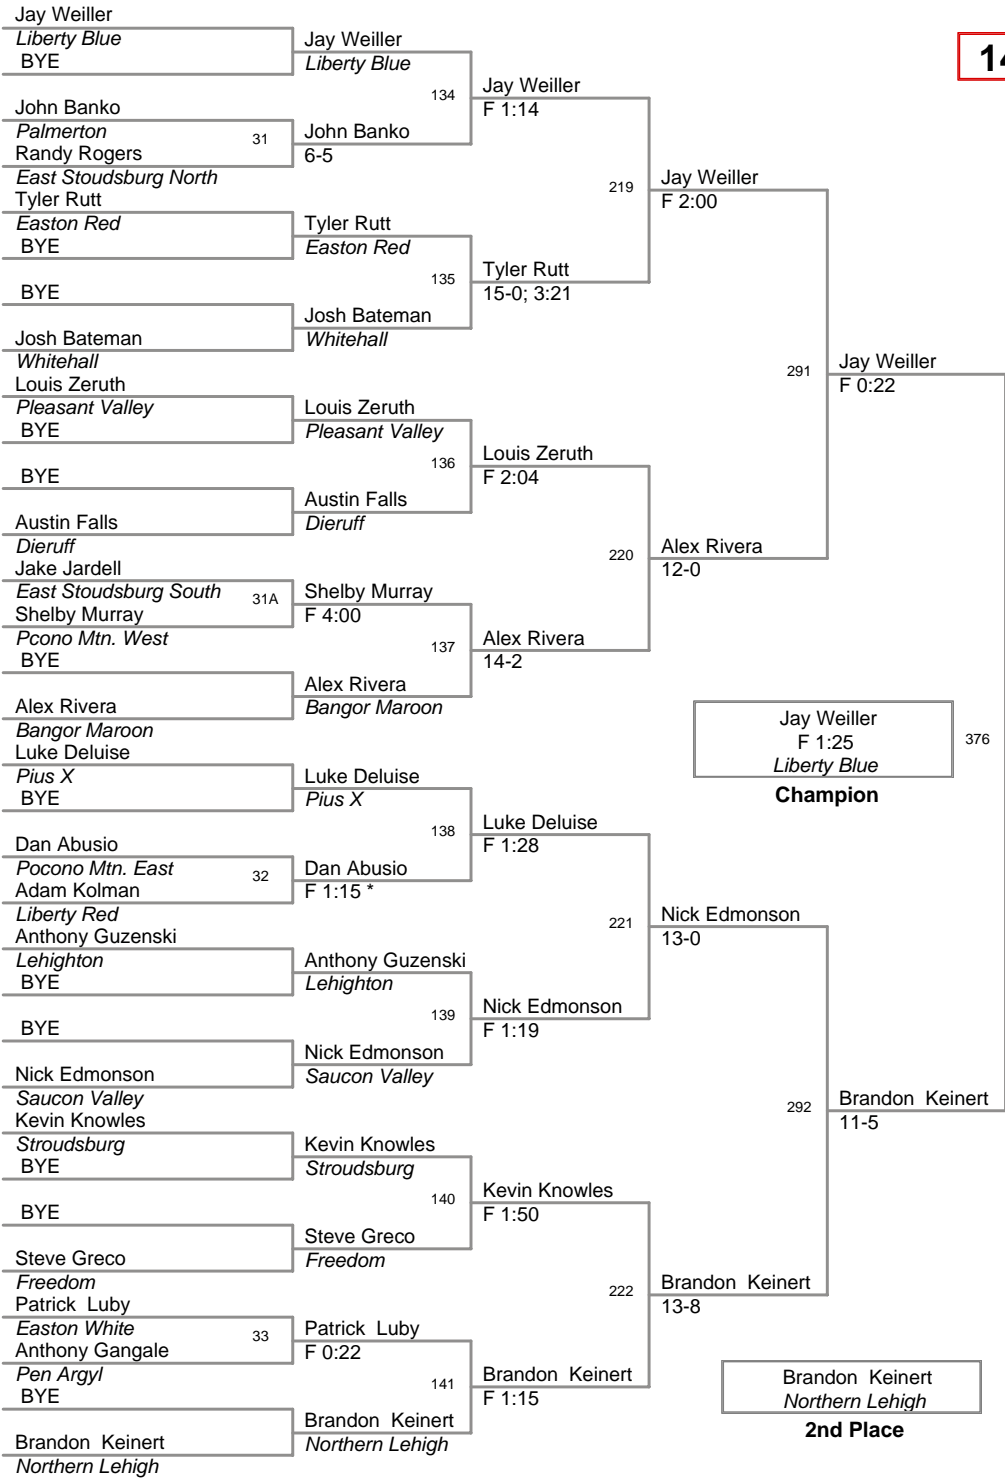

<u>Plc</u>	<u>Points</u>	<u>Team</u>
1	227.5	Liberty Blue
2	188.0	Easton Red
3	176.5	Pleasant Valley
4	169.5	Pius X
5	147.0	Northern Lehigh
6	140.0	Saucon Valley
7	119.0	Stroudsburg
8	112.5	Pen Argyl
9	104.0	East Stoudsburg South
10	91.5	Freedom
11	88.0	Whitehall
12	83.5	Lehighton
13	62.0	Palmerton
14	60.0	Northwestern Lehigh
15	57.0	East Stoudsburg North
16	51.0	Bangor Maroon
17	29.0	Easton White
18	25.0	Liberty Red
19	19.0	Pocono Mtn. West
20	17.5	Salisbury
21	17.0	Pocono Mtn. East
22	10.0	Dieruff
23	4.0	Pcono Mtn. West
24	2.0	Bangor White

**105 Lbs**

Jr High

**110 Lbs**

115 Lbs

**122 Lbs**

**130 Lbs**

138 Lbs

145 Lbs