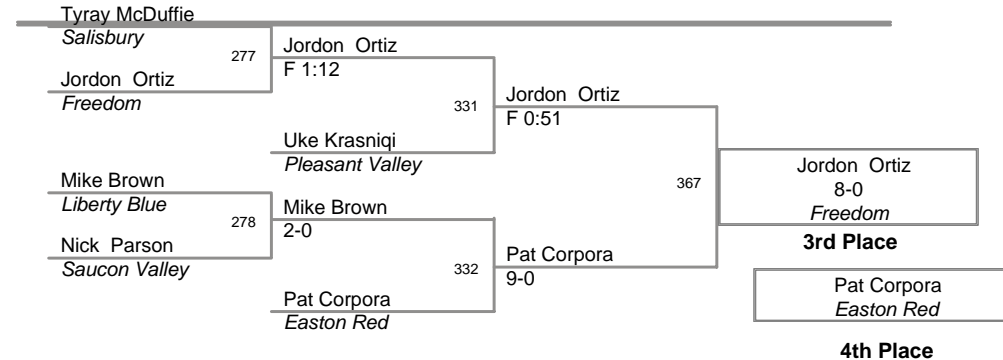

<u>Plc</u>	<u>Points</u>	<u>Team</u>
1	227.5	Liberty Blue
2	188.0	Easton Red
3	176.5	Pleasant Valley
4	169.5	Pius X
5	147.0	Northern Lehigh
6	140.0	Saucon Valley
7	119.0	Stroudsburg
8	112.5	Pen Argyl
9	104.0	East Stoudsburg South
10	91.5	Freedom
11	88.0	Whitehall
12	83.5	Lehighton
13	62.0	Palmerton
14	60.0	Northwestern Lehigh
15	57.0	East Stoudsburg North
16	51.0	Bangor Maroon
17	29.0	Easton White
18	25.0	Liberty Red
19	19.0	Pocono Mtn. West
20	17.5	Salisbury
21	17.0	Pocono Mtn. East
22	10.0	Dieruff
23	4.0	Pcono Mtn. West
24	2.0	Bangor White

**105 Lbs**

Jr High

**110 Lbs**

115 Lbs

**122 Lbs**

**130 Lbs**

138 Lbs

145 Lbs