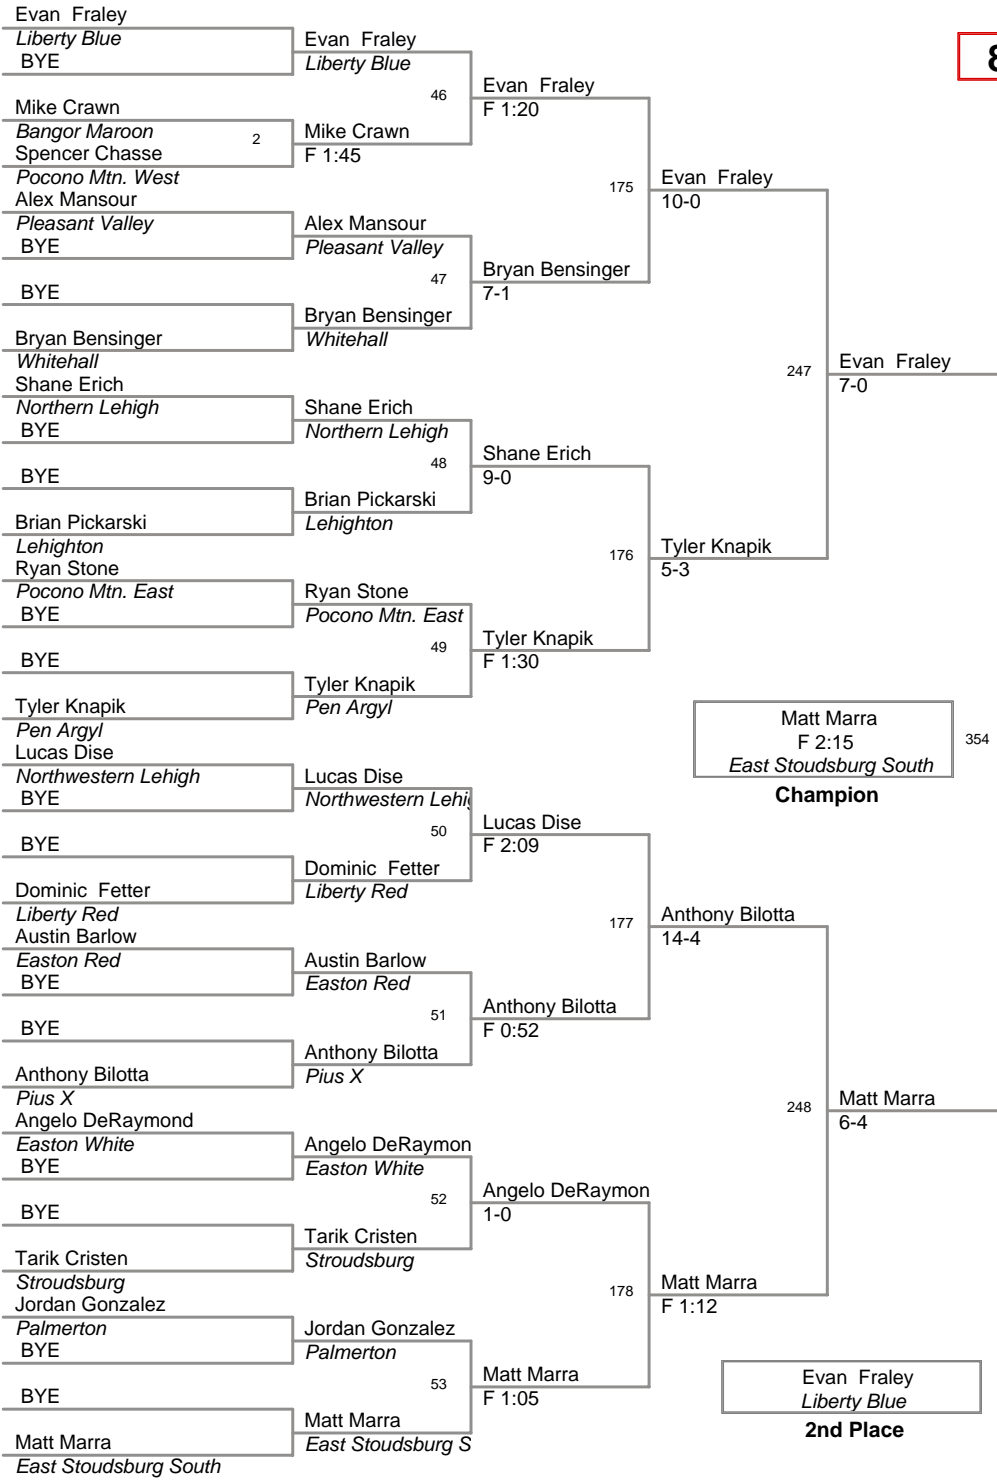

<u>Plc</u>	<u>Points</u>	<u>Team</u>
1	227.5	Liberty Blue
2	188.0	Easton Red
3	176.5	Pleasant Valley
4	169.5	Pius X
5	147.0	Northern Lehigh
6	140.0	Saucon Valley
7	119.0	Stroudsburg
8	112.5	Pen Argyl
9	104.0	East Stoudsburg South
10	91.5	Freedom
11	88.0	Whitehall
12	83.5	Lehighton
13	62.0	Palmerton
14	60.0	Northwestern Lehigh
15	57.0	East Stoudsburg North
16	51.0	Bangor Maroon
17	29.0	Easton White
18	25.0	Liberty Red
19	19.0	Pocono Mtn. West
20	17.5	Salisbury
21	17.0	Pocono Mtn. East
22	10.0	Dieruff
23	4.0	Pcono Mtn. West
24	2.0	Bangor White

**75 Lbs**

**80 Lbs**

Jr High

**85 Lbs**

90 Lbs

Jr High

**95 Lbs**

**100 Lbs**