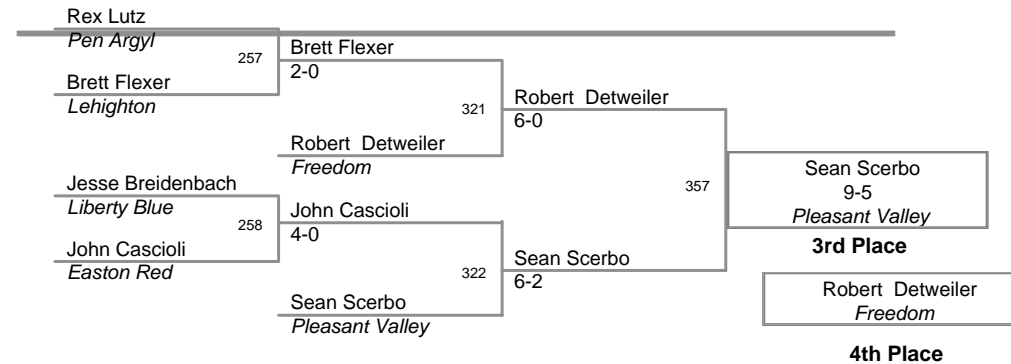

<u>Plc</u>	<u>Points</u>	<u>Team</u>
1	227.5	Liberty Blue
2	188.0	Easton Red
3	176.5	Pleasant Valley
4	169.5	Pius X
5	147.0	Northern Lehigh
6	140.0	Saucon Valley
7	119.0	Stroudsburg
8	112.5	Pen Argyl
9	104.0	East Stoudsburg South
10	91.5	Freedom
11	88.0	Whitehall
12	83.5	Lehighton
13	62.0	Palmerton
14	60.0	Northwestern Lehigh
15	57.0	East Stoudsburg North
16	51.0	Bangor Maroon
17	29.0	Easton White
18	25.0	Liberty Red
19	19.0	Pocono Mtn. West
20	17.5	Salisbury
21	17.0	Pocono Mtn. East
22	10.0	Dieruff
23	4.0	Pcono Mtn. West
24	2.0	Bangor White

**75 Lbs**

**80 Lbs**

Jr High

**85 Lbs**

90 Lbs

Jr High

**95 Lbs**

**100 Lbs**

**105 Lbs**

Jr High

**110 Lbs**

115 Lbs

**122 Lbs**

**130 Lbs**

138 Lbs

145 Lbs