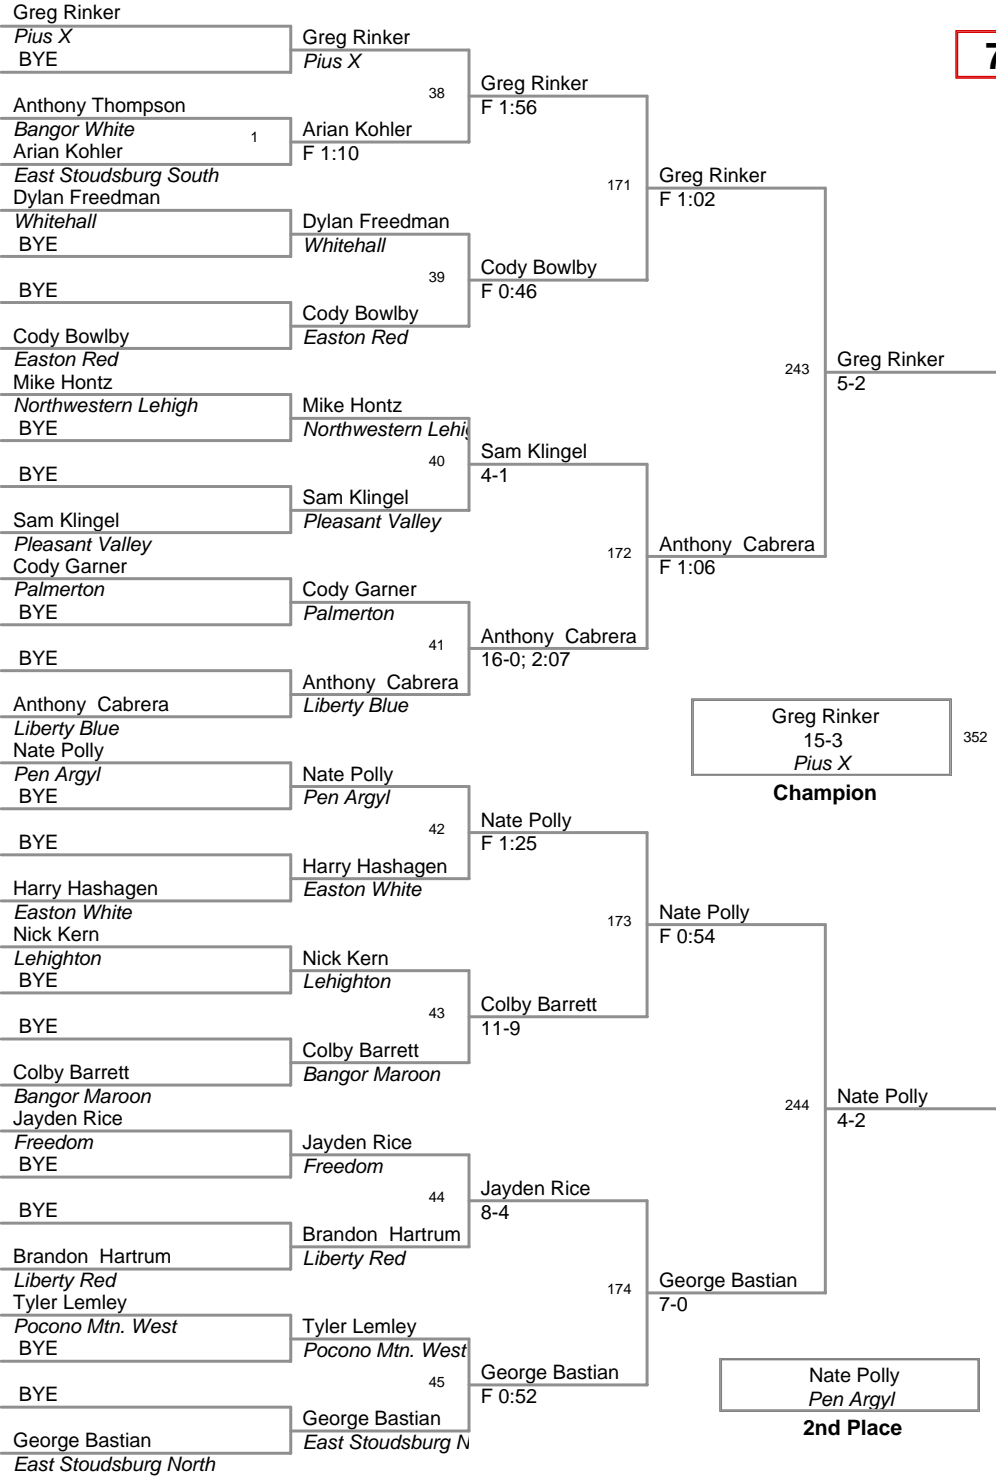

<u>Plc</u>	<u>Points</u>	<u>Team</u>
1	227.5	Liberty Blue
2	188.0	Easton Red
3	176.5	Pleasant Valley
4	169.5	Pius X
5	147.0	Northern Lehigh
6	140.0	Saucon Valley
7	119.0	Stroudsburg
8	112.5	Pen Argyl
9	104.0	East Stoudsburg South
10	91.5	Freedom
11	88.0	Whitehall
12	83.5	Lehighton
13	62.0	Palmerton
14	60.0	Northwestern Lehigh
15	57.0	East Stoudsburg North
16	51.0	Bangor Maroon
17	29.0	Easton White
18	25.0	Liberty Red
19	19.0	Pocono Mtn. West
20	17.5	Salisbury
21	17.0	Pocono Mtn. East
22	10.0	Dieruff
23	4.0	Pcono Mtn. West
24	2.0	Bangor White

**75 Lbs**

**80 Lbs**

Jr High

**85 Lbs**

90 Lbs

Jr High

**95 Lbs**

**100 Lbs**