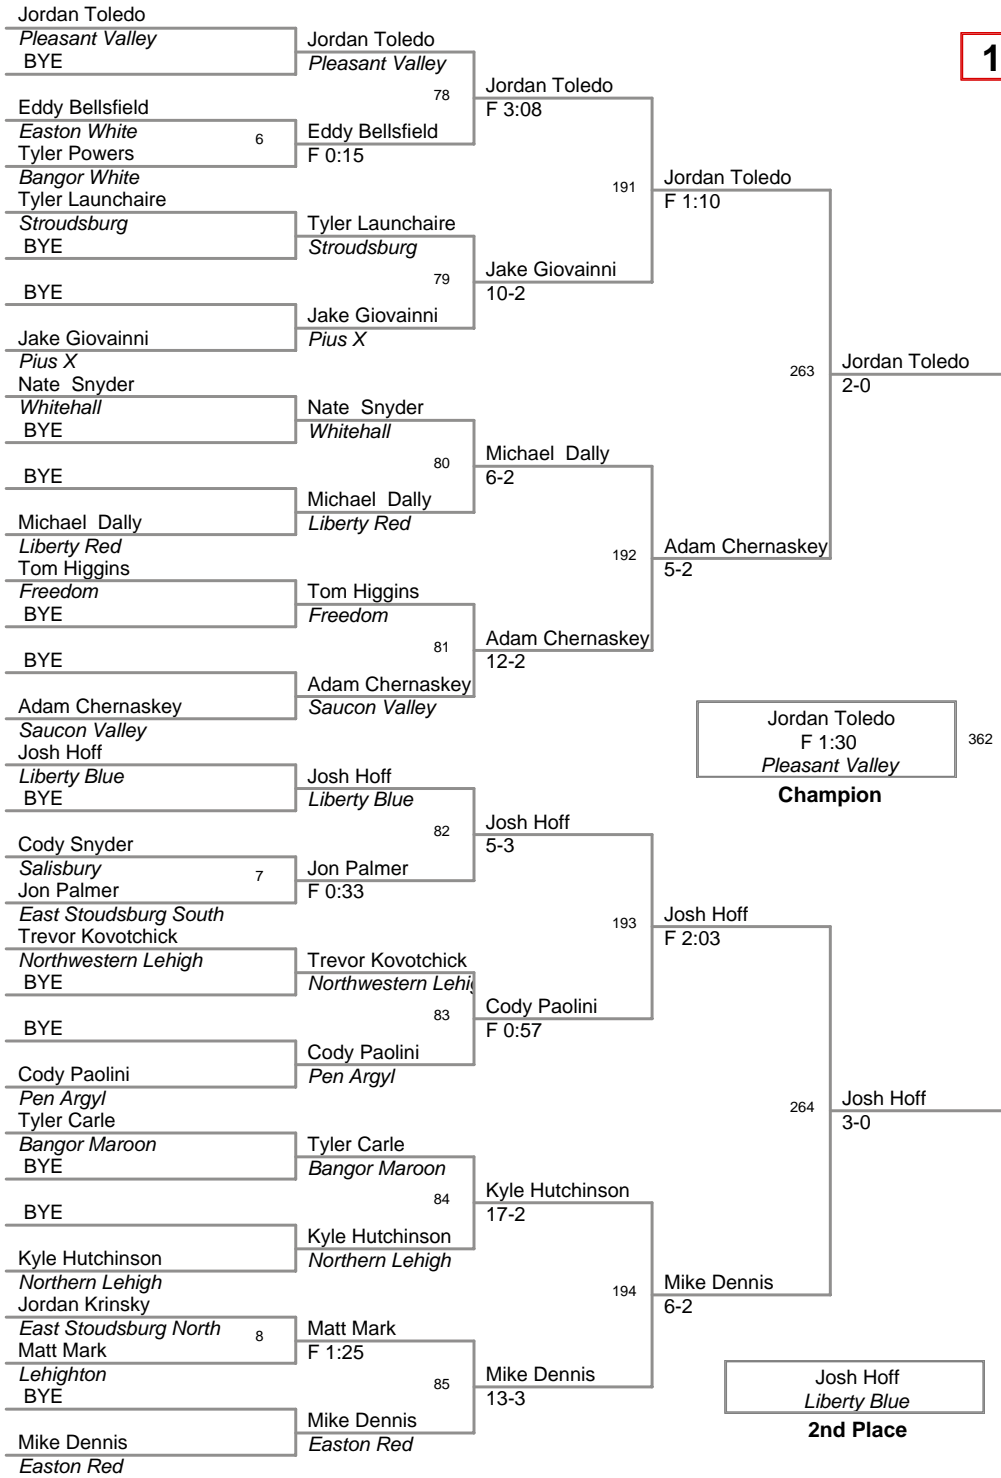

<u>Plc</u>	<u>Points</u>	<u>Team</u>
1	227.5	Liberty Blue
2	188.0	Easton Red
3	176.5	Pleasant Valley
4	169.5	Pius X
5	147.0	Northern Lehigh
6	140.0	Saucon Valley
7	119.0	Stroudsburg
8	112.5	Pen Argyl
9	104.0	East Stoudsburg South
10	91.5	Freedom
11	88.0	Whitehall
12	83.5	Lehighton
13	62.0	Palmerton
14	60.0	Northwestern Lehigh
15	57.0	East Stoudsburg North
16	51.0	Bangor Maroon
17	29.0	Easton White
18	25.0	Liberty Red
19	19.0	Pocono Mtn. West
20	17.5	Salisbury
21	17.0	Pocono Mtn. East
22	10.0	Dieruff
23	4.0	Pcono Mtn. West
24	2.0	Bangor White

**75 Lbs**

**80 Lbs**

Jr High

**85 Lbs**

90 Lbs

Jr High

**95 Lbs**

**100 Lbs**