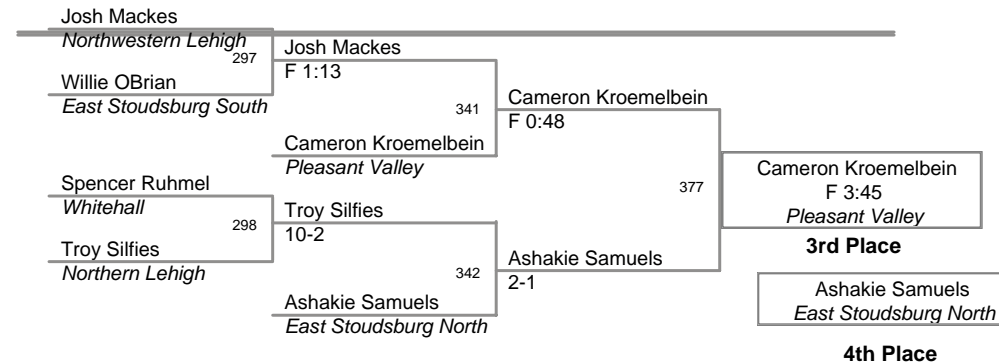

<u>Plc</u>	<u>Points</u>	<u>Team</u>
1	227.5	Liberty Blue
2	188.0	Easton Red
3	176.5	Pleasant Valley
4	169.5	Pius X
5	147.0	Northern Lehigh
6	140.0	Saucon Valley
7	119.0	Stroudsburg
8	112.5	Pen Argyl
9	104.0	East Stoudsburg South
10	91.5	Freedom
11	88.0	Whitehall
12	83.5	Lehighton
13	62.0	Palmerton
14	60.0	Northwestern Lehigh
15	57.0	East Stoudsburg North
16	51.0	Bangor Maroon
17	29.0	Easton White
18	25.0	Liberty Red
19	19.0	Pocono Mtn. West
20	17.5	Salisbury
21	17.0	Pocono Mtn. East
22	10.0	Dieruff
23	4.0	Pcono Mtn. West
24	2.0	Bangor White

**75 Lbs**

**80 Lbs**

Jr High

**85 Lbs**

90 Lbs

Jr High

**95 Lbs**

**100 Lbs**

**105 Lbs**

Jr High

**110 Lbs**

115 Lbs

**122 Lbs**

**130 Lbs**

138 Lbs

145 Lbs

**155 Lbs**

**165 Lbs**

Jr High

**185 Lbs**

Jr High

**210 Lbs**

Jr High

**250 Lbs**