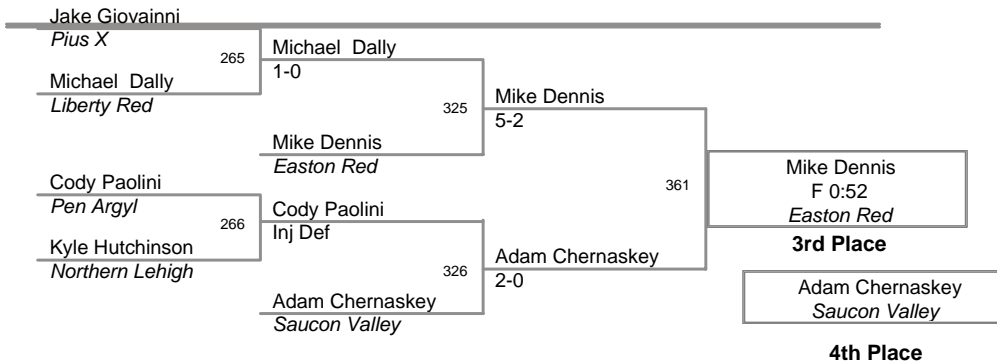

<u>Plc</u>	<u>Points</u>	<u>Team</u>
1	227.5	Liberty Blue
2	188.0	Easton Red
3	176.5	Pleasant Valley
4	169.5	Pius X
5	147.0	Northern Lehigh
6	140.0	Saucon Valley
7	119.0	Stroudsburg
8	112.5	Pen Argyl
9	104.0	East Stoudsburg South
10	91.5	Freedom
11	88.0	Whitehall
12	83.5	Lehighton
13	62.0	Palmerton
14	60.0	Northwestern Lehigh
15	57.0	East Stoudsburg North
16	51.0	Bangor Maroon
17	29.0	Easton White
18	25.0	Liberty Red
19	19.0	Pocono Mtn. West
20	17.5	Salisbury
21	17.0	Pocono Mtn. East
22	10.0	Dieruff
23	4.0	Pcono Mtn. West
24	2.0	Bangor White

**75 Lbs**

**80 Lbs**

Jr High

**85 Lbs**

90 Lbs

Jr High

**95 Lbs**

**100 Lbs**

**105 Lbs**

Jr High

**110 Lbs**

115 Lbs

**122 Lbs**

**130 Lbs**

138 Lbs

145 Lbs