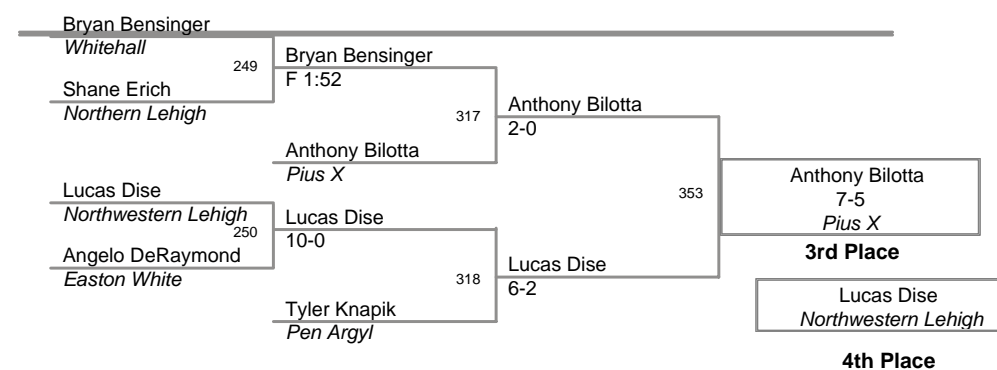

<u>Plc</u>	<u>Points</u>	<u>Team</u>
1	227.5	Liberty Blue
2	188.0	Easton Red
3	176.5	Pleasant Valley
4	169.5	Pius X
5	147.0	Northern Lehigh
6	140.0	Saucon Valley
7	119.0	Stroudsburg
8	112.5	Pen Argyl
9	104.0	East Stoudsburg South
10	91.5	Freedom
11	88.0	Whitehall
12	83.5	Lehighton
13	62.0	Palmerton
14	60.0	Northwestern Lehigh
15	57.0	East Stoudsburg North
16	51.0	Bangor Maroon
17	29.0	Easton White
18	25.0	Liberty Red
19	19.0	Pocono Mtn. West
20	17.5	Salisbury
21	17.0	Pocono Mtn. East
22	10.0	Dieruff
23	4.0	Pcono Mtn. West
24	2.0	Bangor White

**75 Lbs**

**80 Lbs**

Jr High

**85 Lbs**

90 Lbs

Jr High

**95 Lbs**

**100 Lbs**