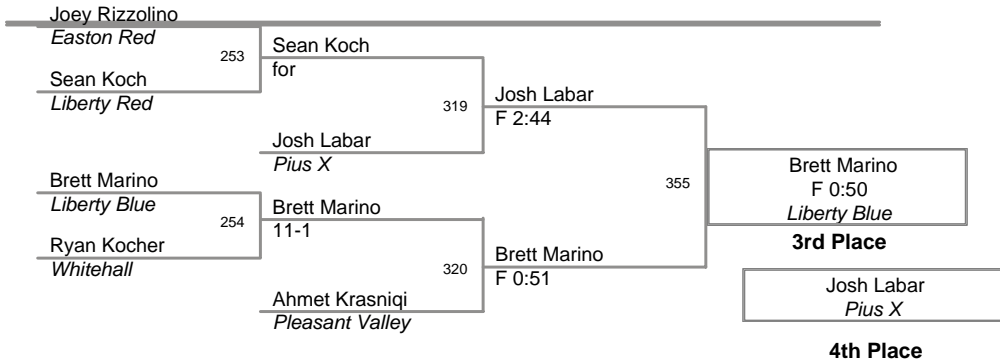

<u>Plc</u>	<u>Points</u>	<u>Team</u>
1	227.5	Liberty Blue
2	188.0	Easton Red
3	176.5	Pleasant Valley
4	169.5	Pius X
5	147.0	Northern Lehigh
6	140.0	Saucon Valley
7	119.0	Stroudsburg
8	112.5	Pen Argyl
9	104.0	East Stoudsburg South
10	91.5	Freedom
11	88.0	Whitehall
12	83.5	Lehighton
13	62.0	Palmerton
14	60.0	Northwestern Lehigh
15	57.0	East Stoudsburg North
16	51.0	Bangor Maroon
17	29.0	Easton White
18	25.0	Liberty Red
19	19.0	Pocono Mtn. West
20	17.5	Salisbury
21	17.0	Pocono Mtn. East
22	10.0	Dieruff
23	4.0	Pcono Mtn. West
24	2.0	Bangor White

**75 Lbs**

**80 Lbs**

Jr High

**85 Lbs**

90 Lbs

Jr High

**95 Lbs**

**100 Lbs**

**105 Lbs**

Jr High

**110 Lbs**

115 Lbs

**122 Lbs**

**130 Lbs**

138 Lbs

145 Lbs