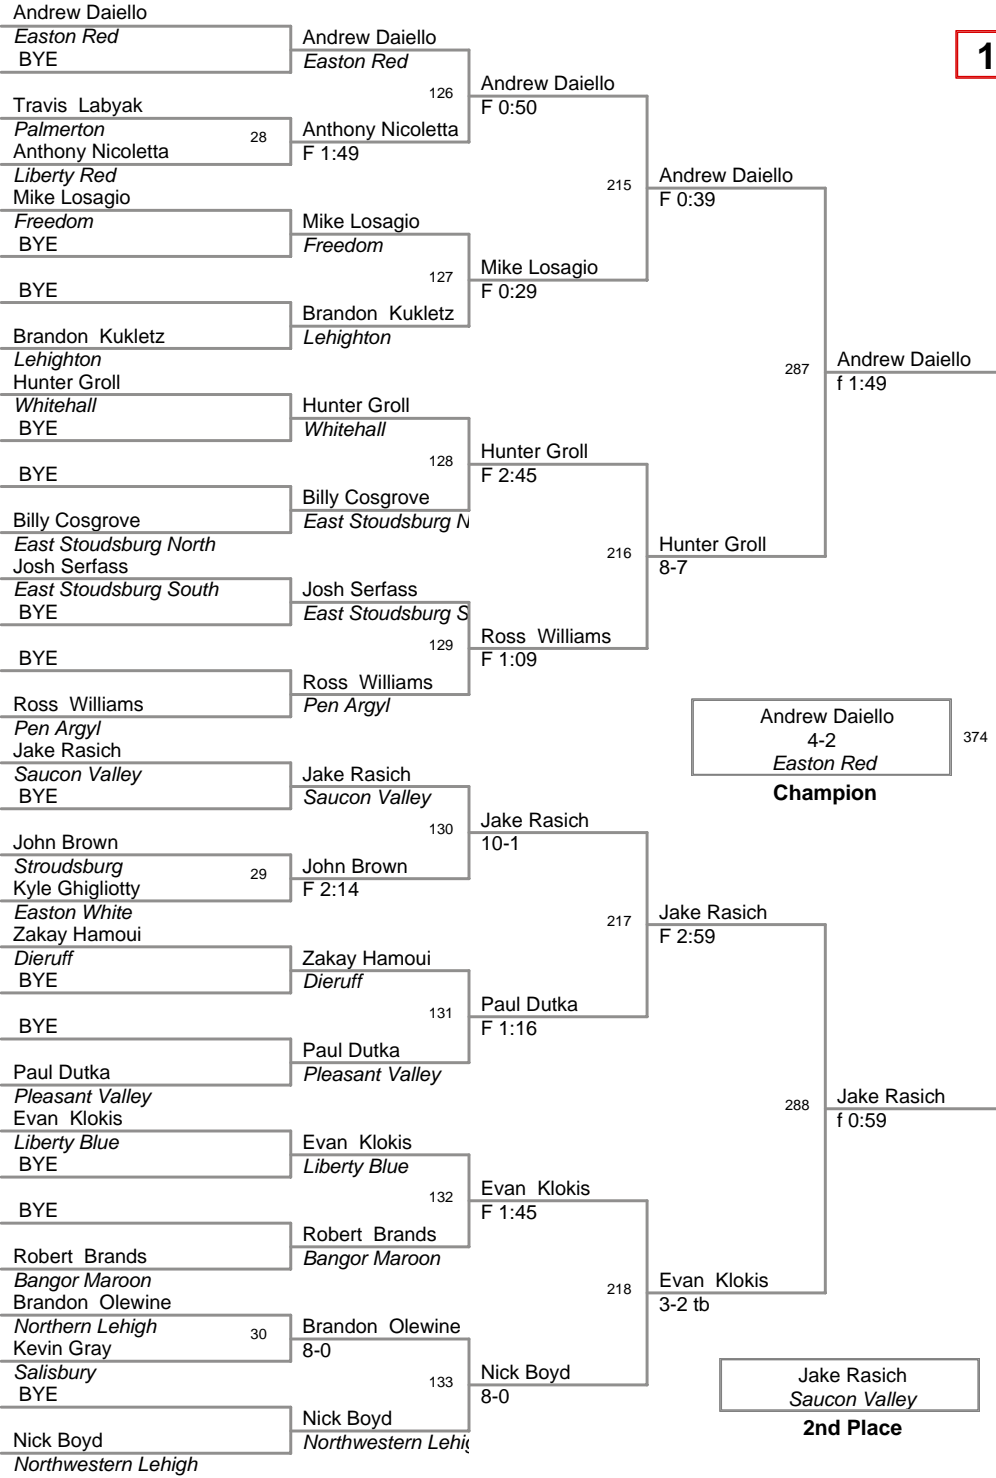

<u>Plc</u>	<u>Points</u>	<u>Team</u>
1	227.5	Liberty Blue
2	188.0	Easton Red
3	176.5	Pleasant Valley
4	169.5	Pius X
5	147.0	Northern Lehigh
6	140.0	Saucon Valley
7	119.0	Stroudsburg
8	112.5	Pen Argyl
9	104.0	East Stoudsburg South
10	91.5	Freedom
11	88.0	Whitehall
12	83.5	Lehighton
13	62.0	Palmerton
14	60.0	Northwestern Lehigh
15	57.0	East Stoudsburg North
16	51.0	Bangor Maroon
17	29.0	Easton White
18	25.0	Liberty Red
19	19.0	Pocono Mtn. West
20	17.5	Salisbury
21	17.0	Pocono Mtn. East
22	10.0	Dieruff
23	4.0	Pcono Mtn. West
24	2.0	Bangor White

**105 Lbs**

Jr High

**110 Lbs**

115 Lbs

**122 Lbs**

**130 Lbs**

138 Lbs

145 Lbs