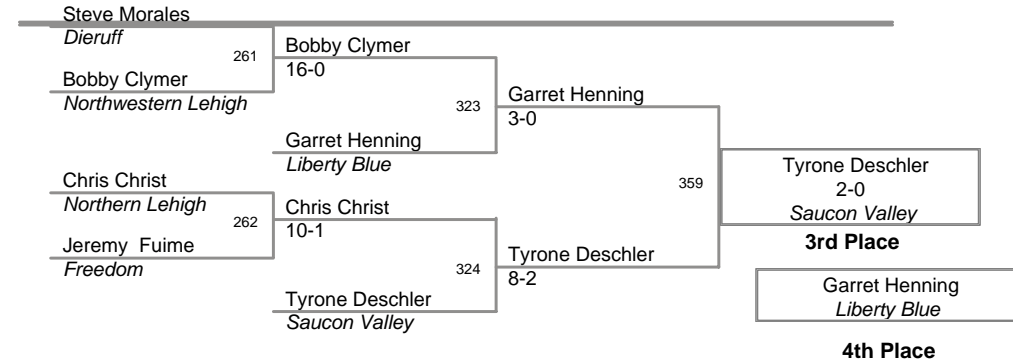

<u>Plc</u>	<u>Points</u>	<u>Team</u>
1	227.5	Liberty Blue
2	188.0	Easton Red
3	176.5	Pleasant Valley
4	169.5	Pius X
5	147.0	Northern Lehigh
6	140.0	Saucon Valley
7	119.0	Stroudsburg
8	112.5	Pen Argyl
9	104.0	East Stoudsburg South
10	91.5	Freedom
11	88.0	Whitehall
12	83.5	Lehighton
13	62.0	Palmerton
14	60.0	Northwestern Lehigh
15	57.0	East Stoudsburg North
16	51.0	Bangor Maroon
17	29.0	Easton White
18	25.0	Liberty Red
19	19.0	Pocono Mtn. West
20	17.5	Salisbury
21	17.0	Pocono Mtn. East
22	10.0	Dieruff
23	4.0	Pcono Mtn. West
24	2.0	Bangor White

**75 Lbs**

**80 Lbs**

Jr High

**85 Lbs**

90 Lbs

Jr High

**95 Lbs**

**100 Lbs**

**105 Lbs**

Jr High

**110 Lbs**

115 Lbs

**122 Lbs**

**130 Lbs**

138 Lbs

145 Lbs