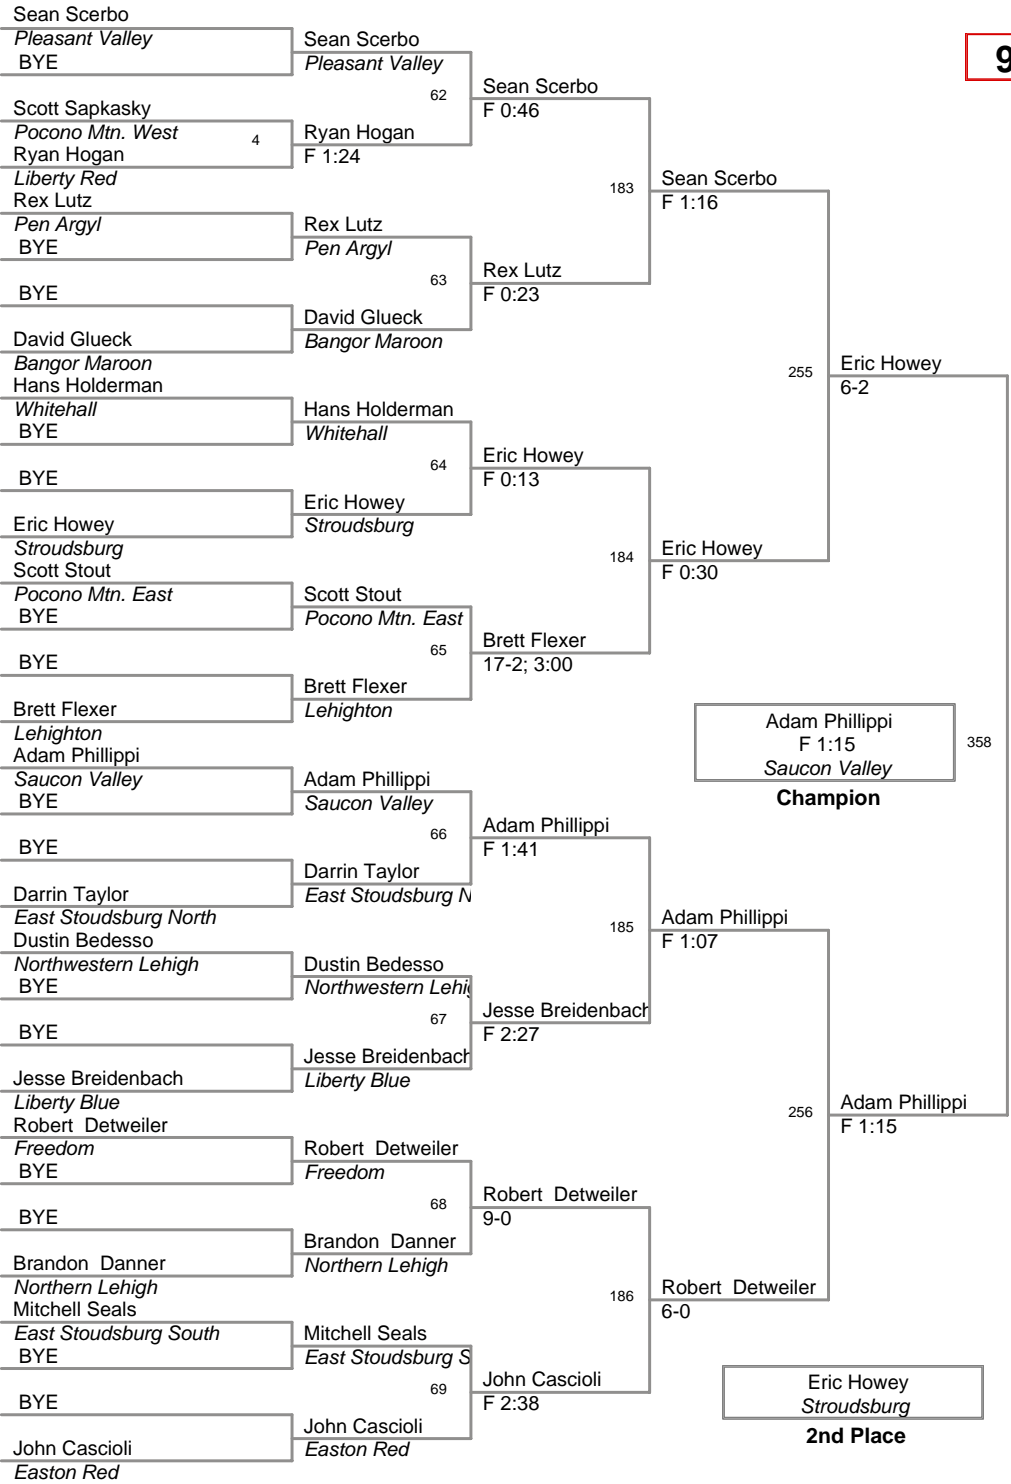

<u>Plc</u>	<u>Points</u>	<u>Team</u>
1	227.5	Liberty Blue
2	188.0	Easton Red
3	176.5	Pleasant Valley
4	169.5	Pius X
5	147.0	Northern Lehigh
6	140.0	Saucon Valley
7	119.0	Stroudsburg
8	112.5	Pen Argyl
9	104.0	East Stoudsburg South
10	91.5	Freedom
11	88.0	Whitehall
12	83.5	Lehighton
13	62.0	Palmerton
14	60.0	Northwestern Lehigh
15	57.0	East Stoudsburg North
16	51.0	Bangor Maroon
17	29.0	Easton White
18	25.0	Liberty Red
19	19.0	Pocono Mtn. West
20	17.5	Salisbury
21	17.0	Pocono Mtn. East
22	10.0	Dieruff
23	4.0	Pcono Mtn. West
24	2.0	Bangor White

**75 Lbs**

**80 Lbs**

Jr High

**85 Lbs**

90 Lbs

Jr High

**95 Lbs**

**100 Lbs**