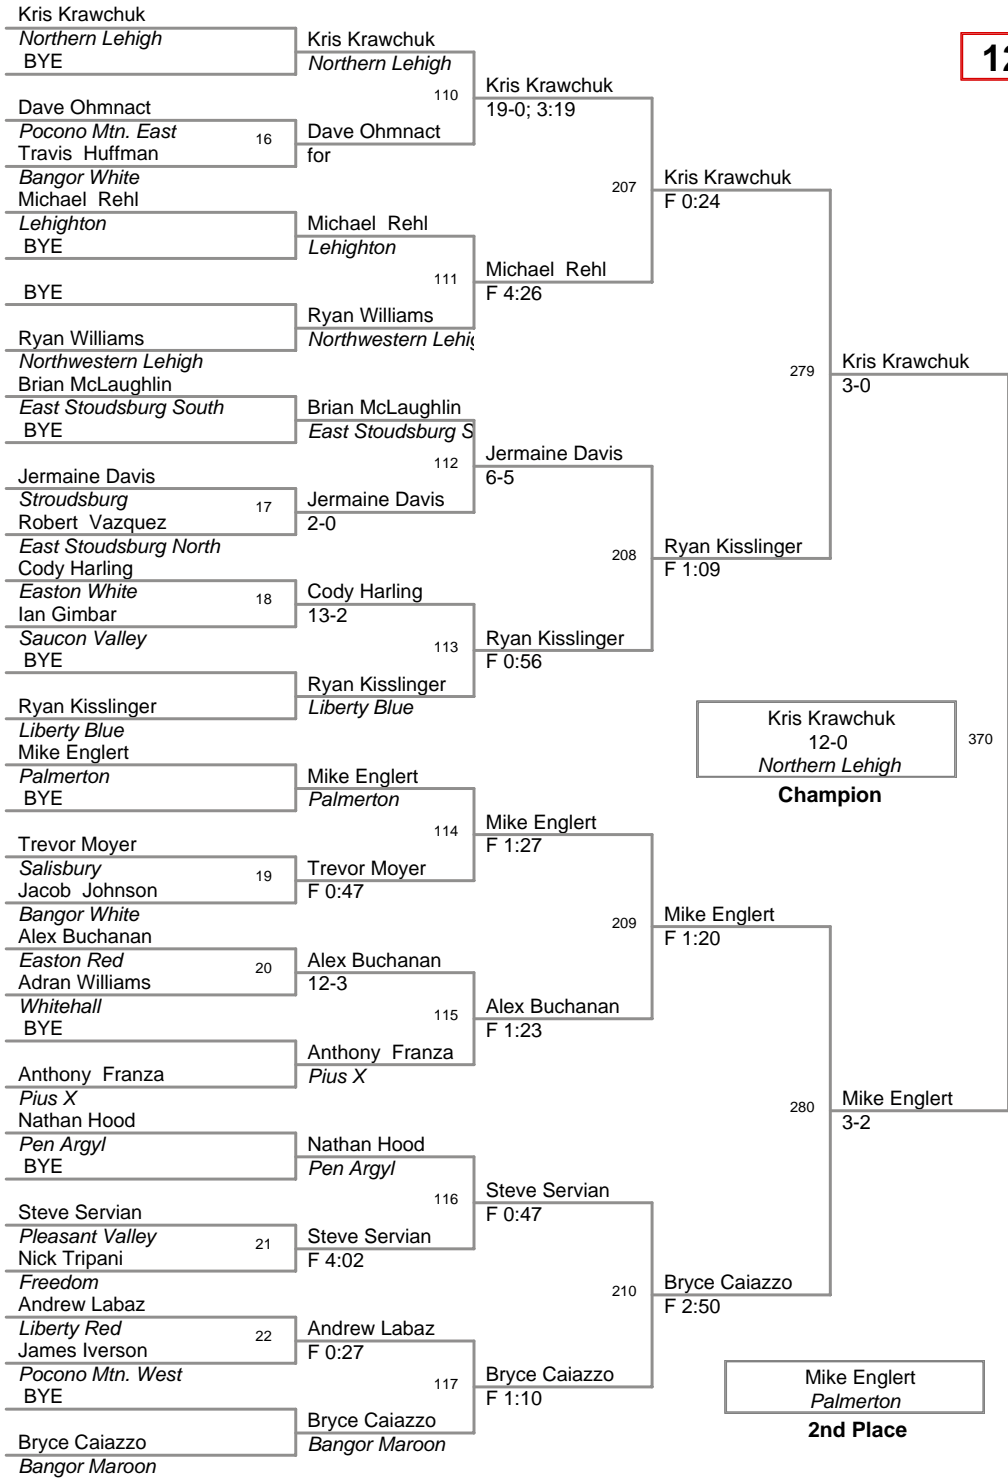

<u>Plc</u>	<u>Points</u>	<u>Team</u>
1	227.5	Liberty Blue
2	188.0	Easton Red
3	176.5	Pleasant Valley
4	169.5	Pius X
5	147.0	Northern Lehigh
6	140.0	Saucon Valley
7	119.0	Stroudsburg
8	112.5	Pen Argyl
9	104.0	East Stoudsburg South
10	91.5	Freedom
11	88.0	Whitehall
12	83.5	Lehighton
13	62.0	Palmerton
14	60.0	Northwestern Lehigh
15	57.0	East Stoudsburg North
16	51.0	Bangor Maroon
17	29.0	Easton White
18	25.0	Liberty Red
19	19.0	Pocono Mtn. West
20	17.5	Salisbury
21	17.0	Pocono Mtn. East
22	10.0	Dieruff
23	4.0	Pcono Mtn. West
24	2.0	Bangor White

**105 Lbs**

Jr High

**110 Lbs**

115 Lbs

**122 Lbs**

**130 Lbs**

138 Lbs

145 Lbs