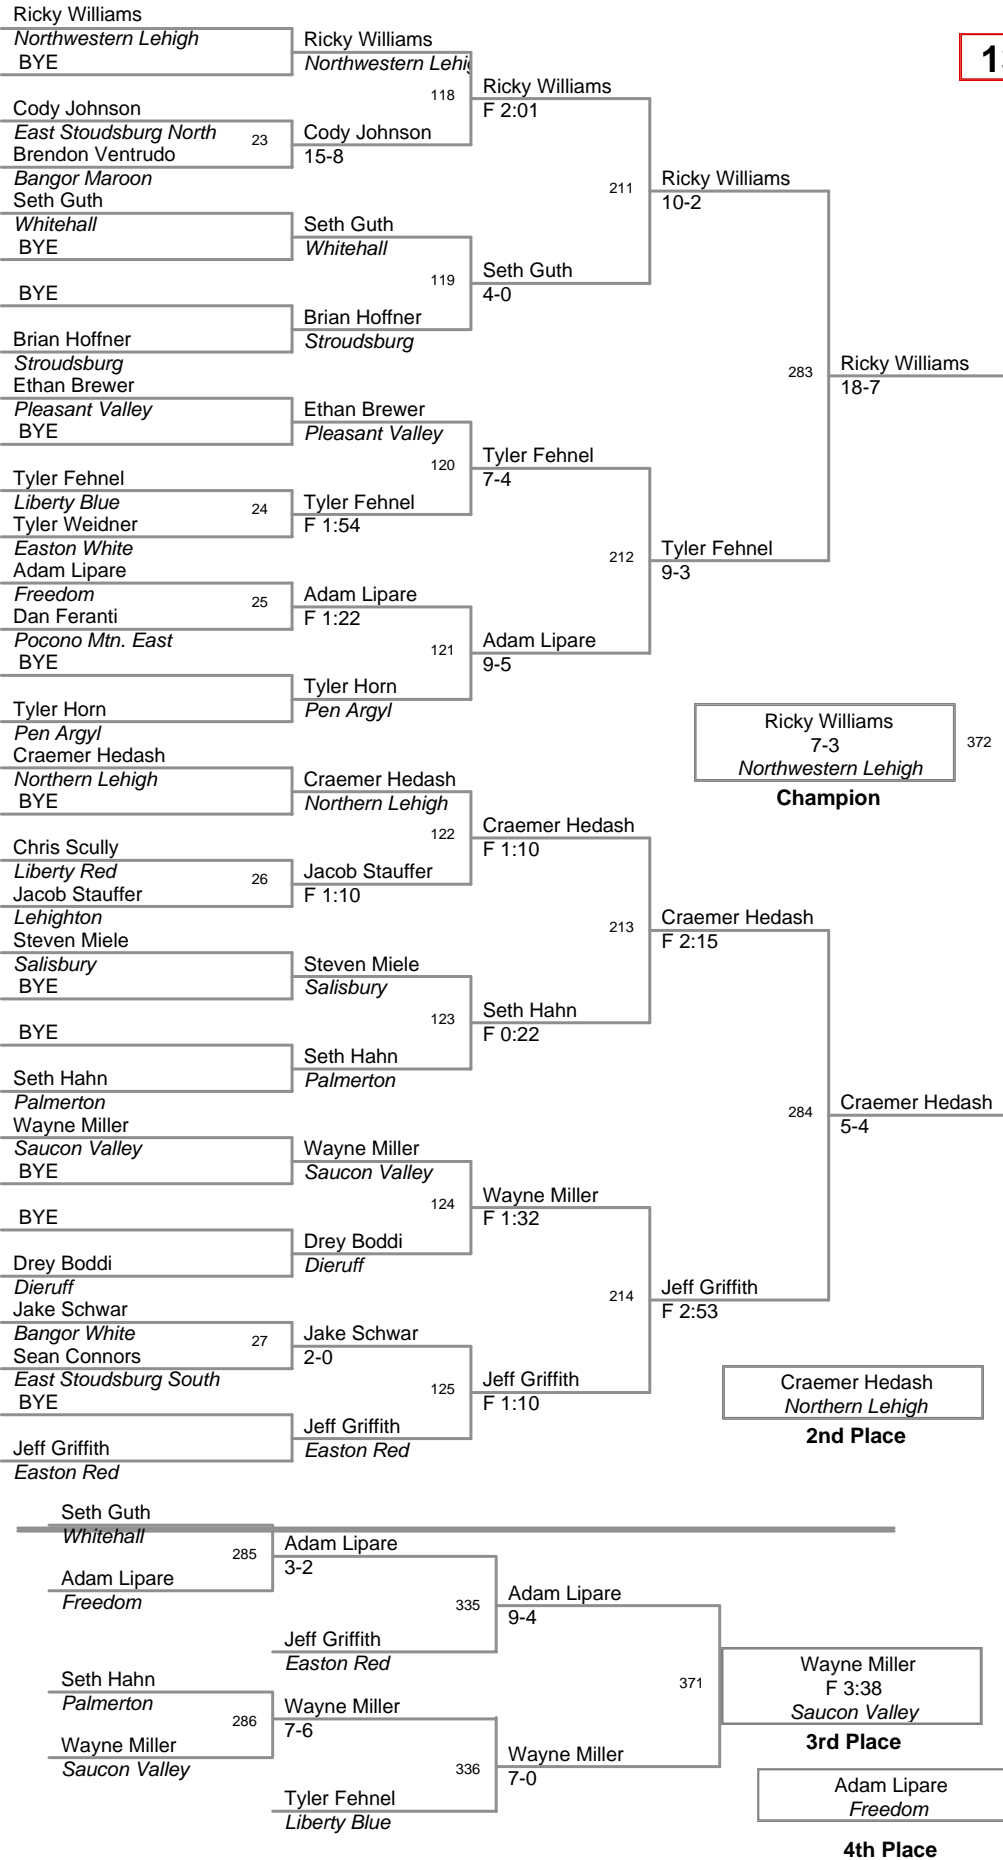

<u>Plc</u>	<u>Points</u>	<u>Team</u>
1	227.5	Liberty Blue
2	188.0	Easton Red
3	176.5	Pleasant Valley
4	169.5	Pius X
5	147.0	Northern Lehigh
6	140.0	Saucon Valley
7	119.0	Stroudsburg
8	112.5	Pen Argyl
9	104.0	East Stoudsburg South
10	91.5	Freedom
11	88.0	Whitehall
12	83.5	Lehighton
13	62.0	Palmerton
14	60.0	Northwestern Lehigh
15	57.0	East Stoudsburg North
16	51.0	Bangor Maroon
17	29.0	Easton White
18	25.0	Liberty Red
19	19.0	Pocono Mtn. West
20	17.5	Salisbury
21	17.0	Pocono Mtn. East
22	10.0	Dieruff
23	4.0	Pcono Mtn. West
24	2.0	Bangor White

**105 Lbs**

Jr High

**110 Lbs**

115 Lbs

**122 Lbs**

**130 Lbs**

138 Lbs

145 Lbs