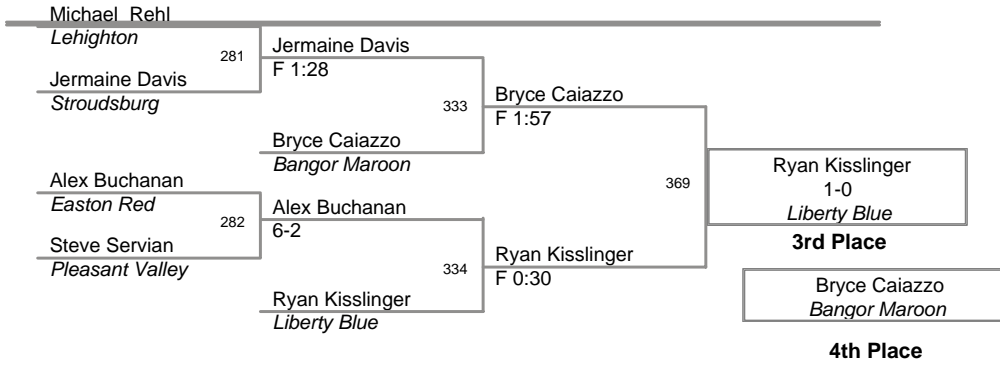

<u>Plc</u>	<u>Points</u>	<u>Team</u>
1	227.5	Liberty Blue
2	188.0	Easton Red
3	176.5	Pleasant Valley
4	169.5	Pius X
5	147.0	Northern Lehigh
6	140.0	Saucon Valley
7	119.0	Stroudsburg
8	112.5	Pen Argyl
9	104.0	East Stoudsburg South
10	91.5	Freedom
11	88.0	Whitehall
12	83.5	Lehighton
13	62.0	Palmerton
14	60.0	Northwestern Lehigh
15	57.0	East Stoudsburg North
16	51.0	Bangor Maroon
17	29.0	Easton White
18	25.0	Liberty Red
19	19.0	Pocono Mtn. West
20	17.5	Salisbury
21	17.0	Pocono Mtn. East
22	10.0	Dieruff
23	4.0	Pcono Mtn. West
24	2.0	Bangor White

**75 Lbs**

**80 Lbs**

Jr High

**85 Lbs**

90 Lbs

Jr High

**95 Lbs**

**100 Lbs**

**105 Lbs**

Jr High

**110 Lbs**

115 Lbs

**122 Lbs**

**130 Lbs**

138 Lbs

145 Lbs

**155 Lbs**

**165 Lbs**

Jr High

**185 Lbs**

Jr High

**210 Lbs**

Jr High

**250 Lbs**