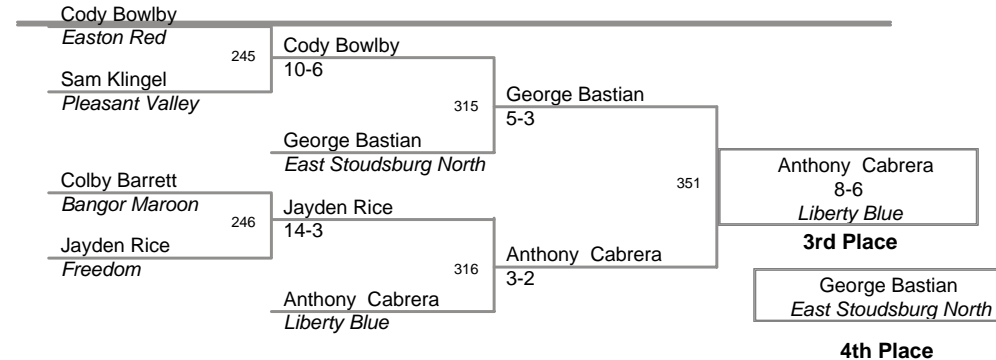

<u>Plc</u>	<u>Points</u>	<u>Team</u>
1	227.5	Liberty Blue
2	188.0	Easton Red
3	176.5	Pleasant Valley
4	169.5	Pius X
5	147.0	Northern Lehigh
6	140.0	Saucon Valley
7	119.0	Stroudsburg
8	112.5	Pen Argyl
9	104.0	East Stoudsburg South
10	91.5	Freedom
11	88.0	Whitehall
12	83.5	Lehighton
13	62.0	Palmerton
14	60.0	Northwestern Lehigh
15	57.0	East Stoudsburg North
16	51.0	Bangor Maroon
17	29.0	Easton White
18	25.0	Liberty Red
19	19.0	Pocono Mtn. West
20	17.5	Salisbury
21	17.0	Pocono Mtn. East
22	10.0	Dieruff
23	4.0	Pcono Mtn. West
24	2.0	Bangor White

**75 Lbs**

**80 Lbs**

Jr High

**85 Lbs**

90 Lbs

Jr High

**95 Lbs**

**100 Lbs**