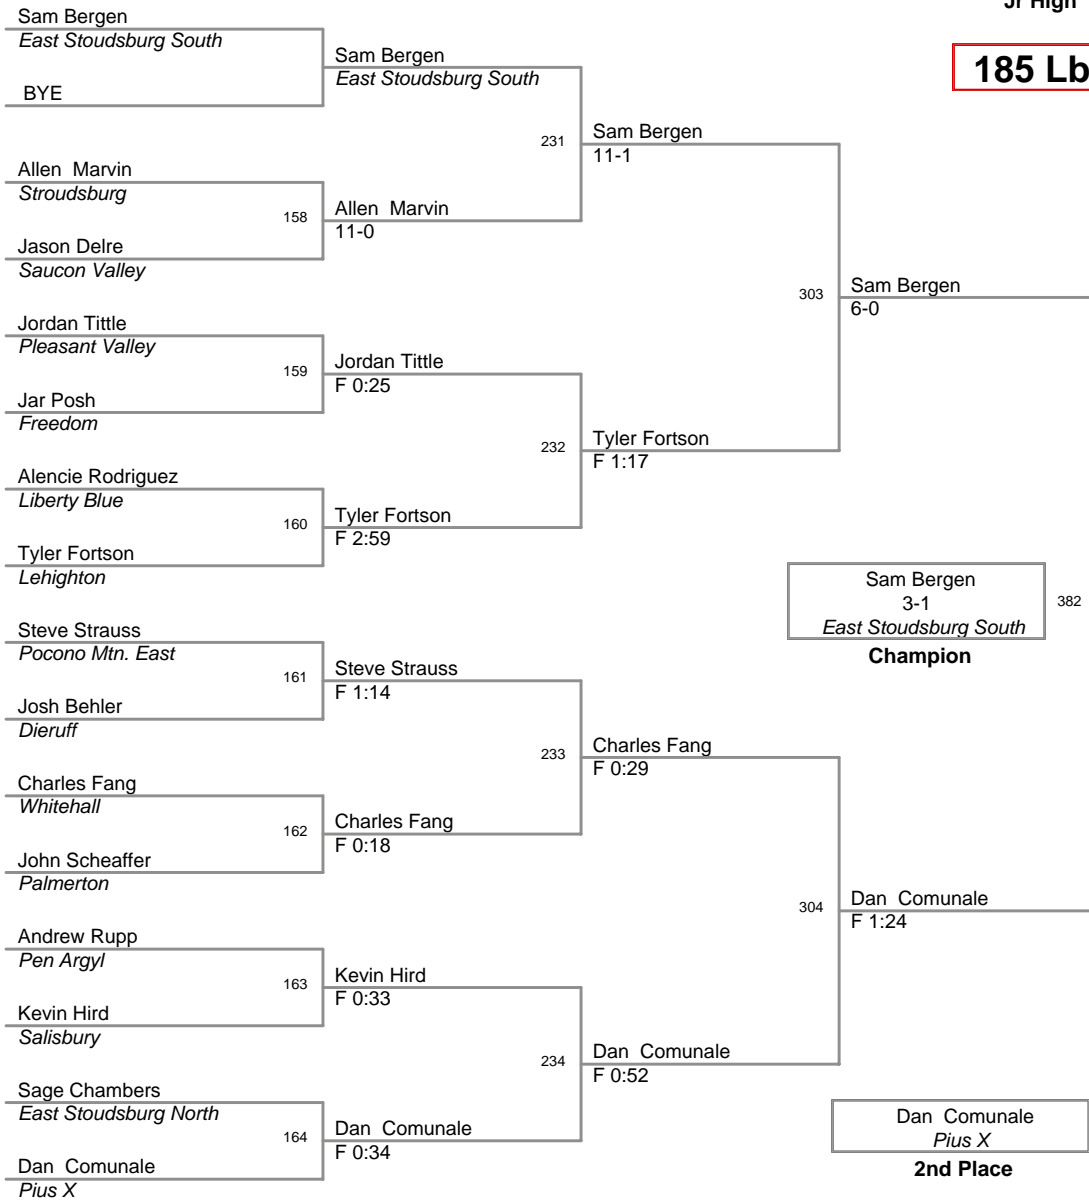

<u>Plc</u>	<u>Points</u>	<u>Team</u>
1	227.5	Liberty Blue
2	188.0	Easton Red
3	176.5	Pleasant Valley
4	169.5	Pius X
5	147.0	Northern Lehigh
6	140.0	Saucon Valley
7	119.0	Stroudsburg
8	112.5	Pen Argyl
9	104.0	East Stoudsburg South
10	91.5	Freedom
11	88.0	Whitehall
12	83.5	Lehighton
13	62.0	Palmerton
14	60.0	Northwestern Lehigh
15	57.0	East Stoudsburg North
16	51.0	Bangor Maroon
17	29.0	Easton White
18	25.0	Liberty Red
19	19.0	Pocono Mtn. West
20	17.5	Salisbury
21	17.0	Pocono Mtn. East
22	10.0	Dieruff
23	4.0	Pcono Mtn. West
24	2.0	Bangor White

**155 Lbs**

**165 Lbs**

Jr High

**185 Lbs**

Jr High

**210 Lbs**

Jr High

**250 Lbs**