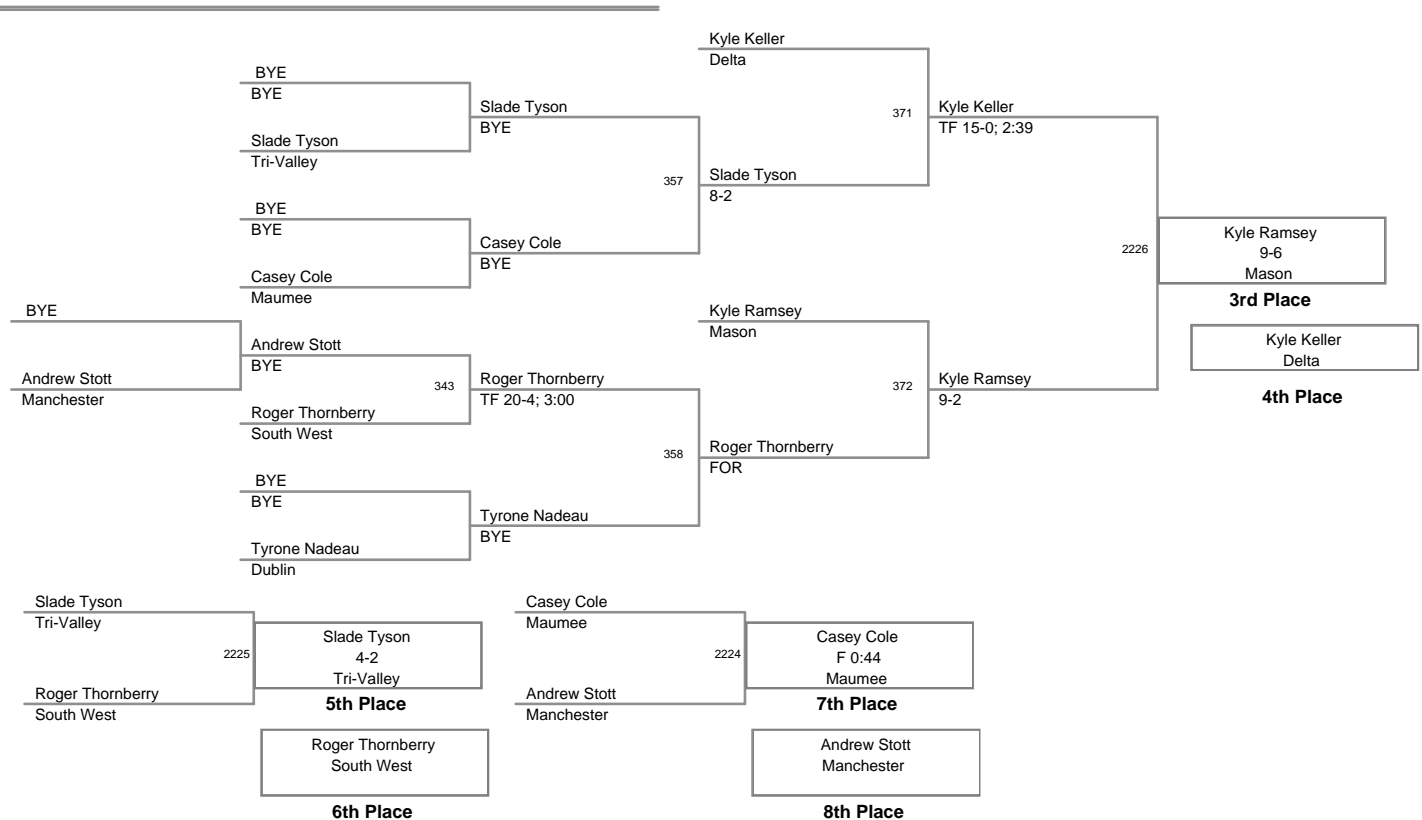

75 Lbs

4 Participant Round Robin

80 Lbs

(1) Armando Torres
Amherst - NE1

1346

Armando Torres
F 1:10

(2) Samuel Valenti
Independant - CSE1

1st Round

(3) Brett Steward
Mansfield - NE2

1347

Brett Steward
FOR

(4) Josh Transue
Grizz - CSE2

(1) Armando Torres
Amherst - NE1

1371

Armando Torres
TF 17-1; 3:00

(3) Brett Steward
Mansfield - NE2