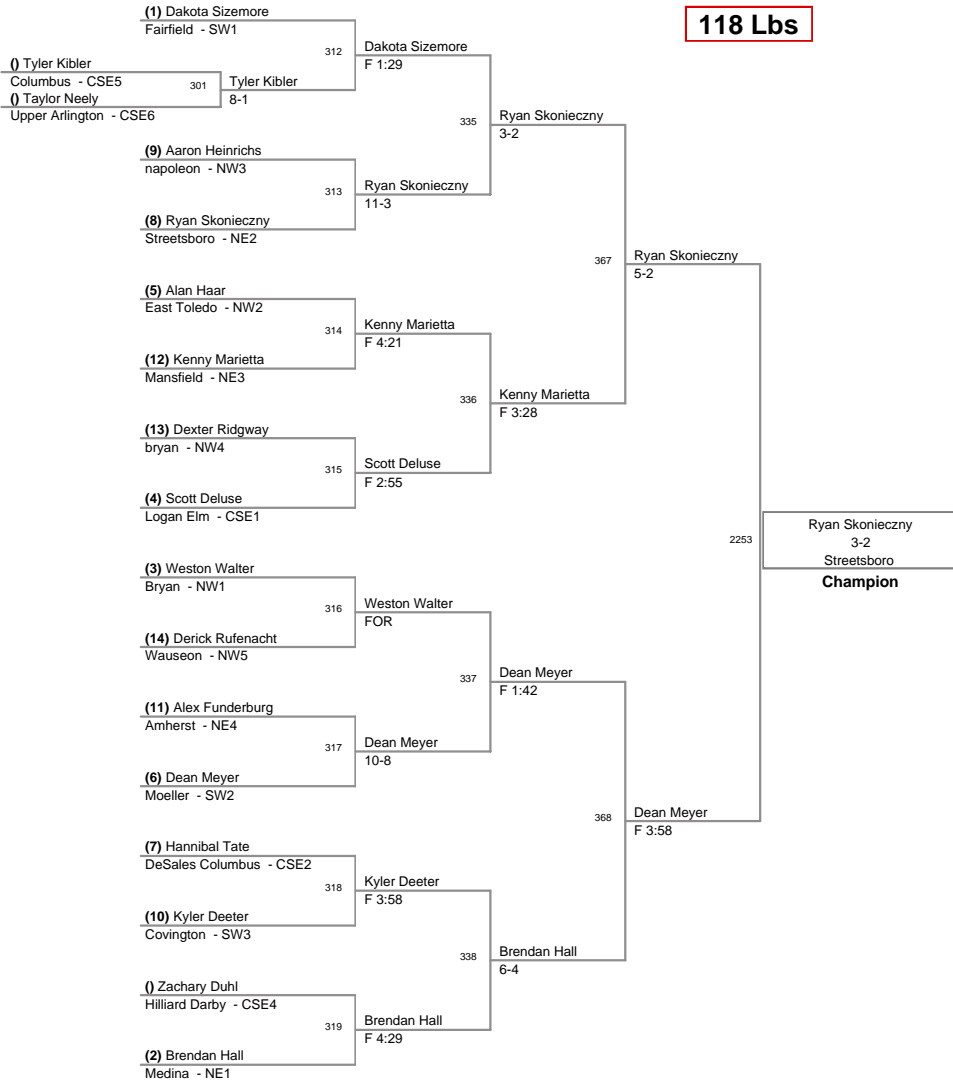

**109 OURWAY Championship
Division 5**

118 Lbs