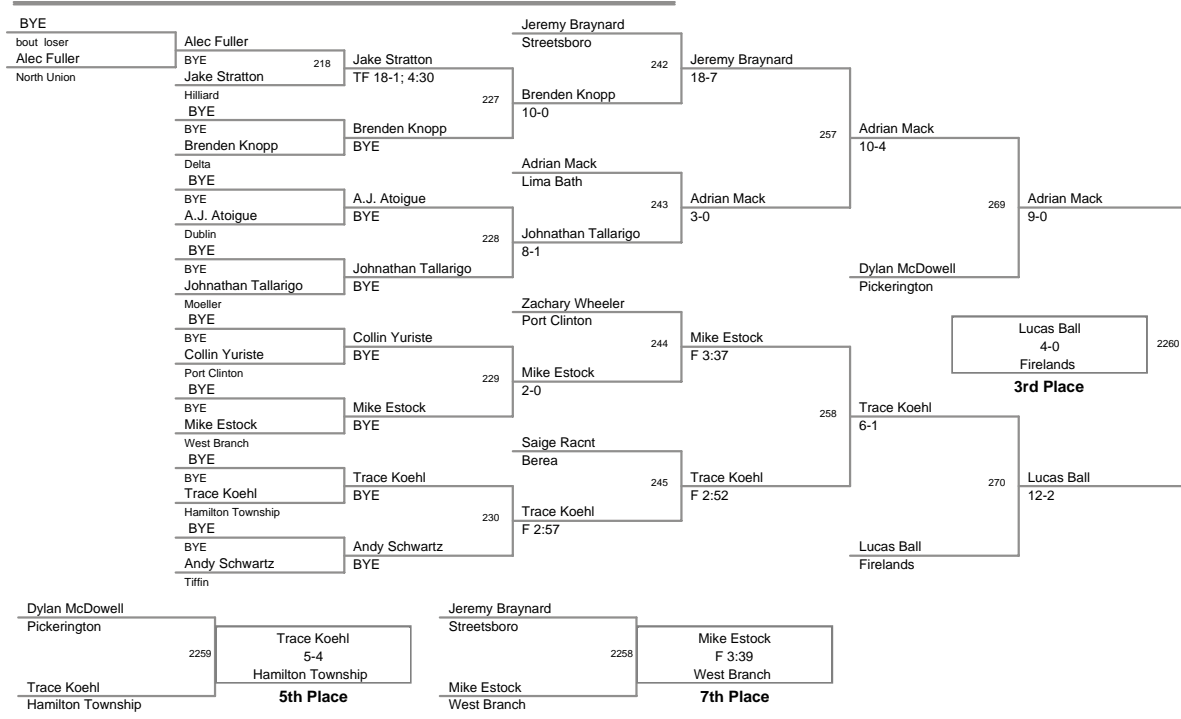

**109 OURWAY Championship
Division 5**

124 Lbs