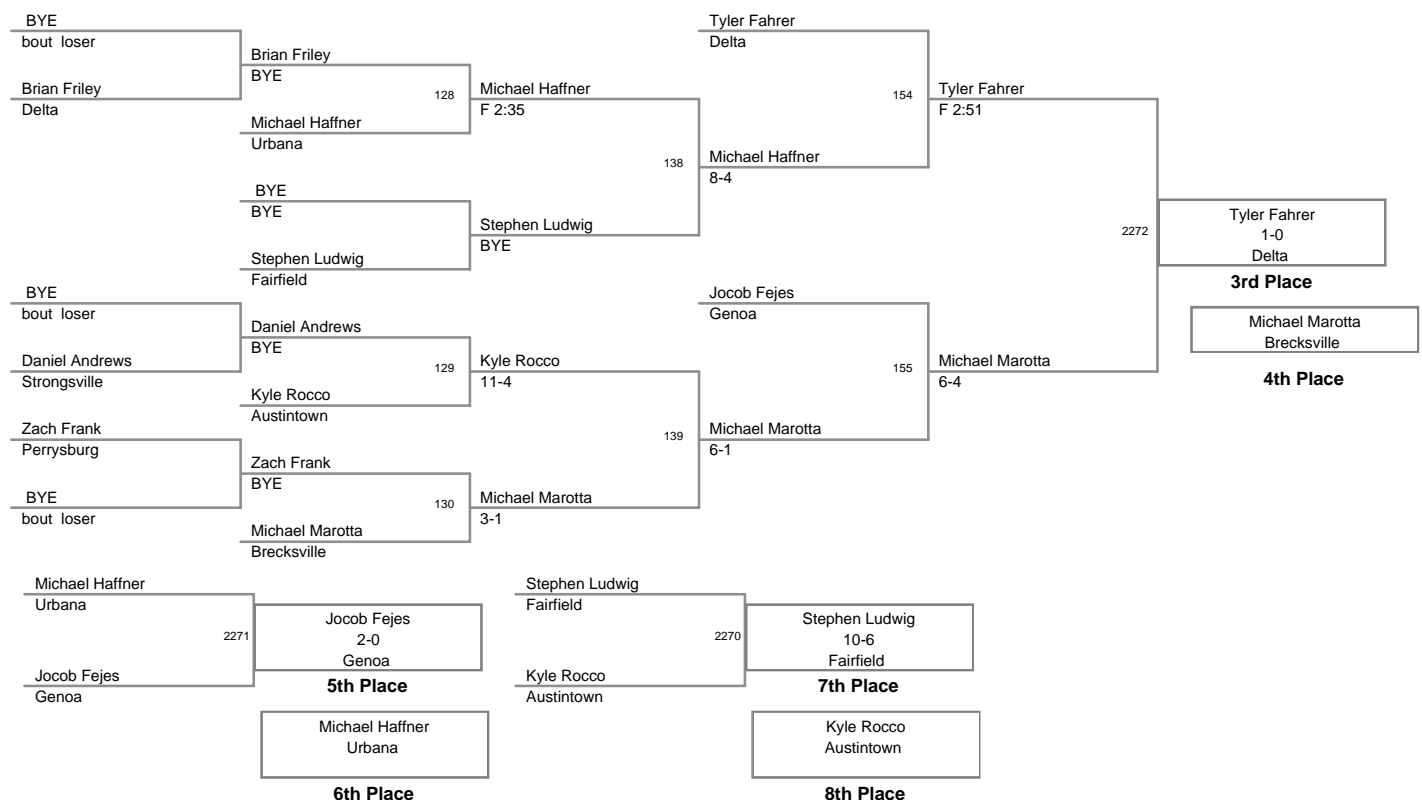

118 Lbs

**109 OURWAY Championship
Division 5**

124 Lbs

130 Lbs

138 Lbs

145 Lbs

155 Lbs

**2009 OURWAY Championship
Division 5**