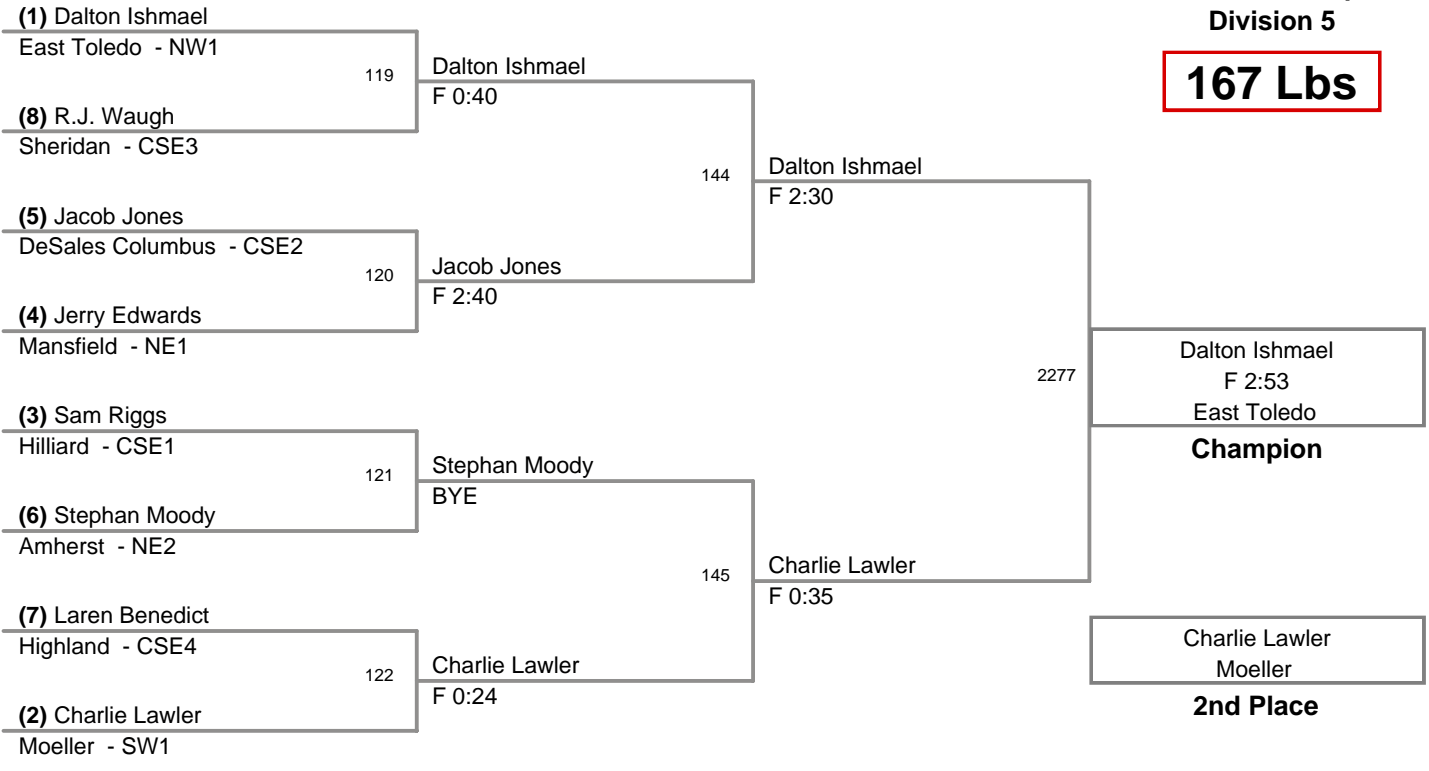

**2009 OURWAY Championship
Division 5**

167 Lbs