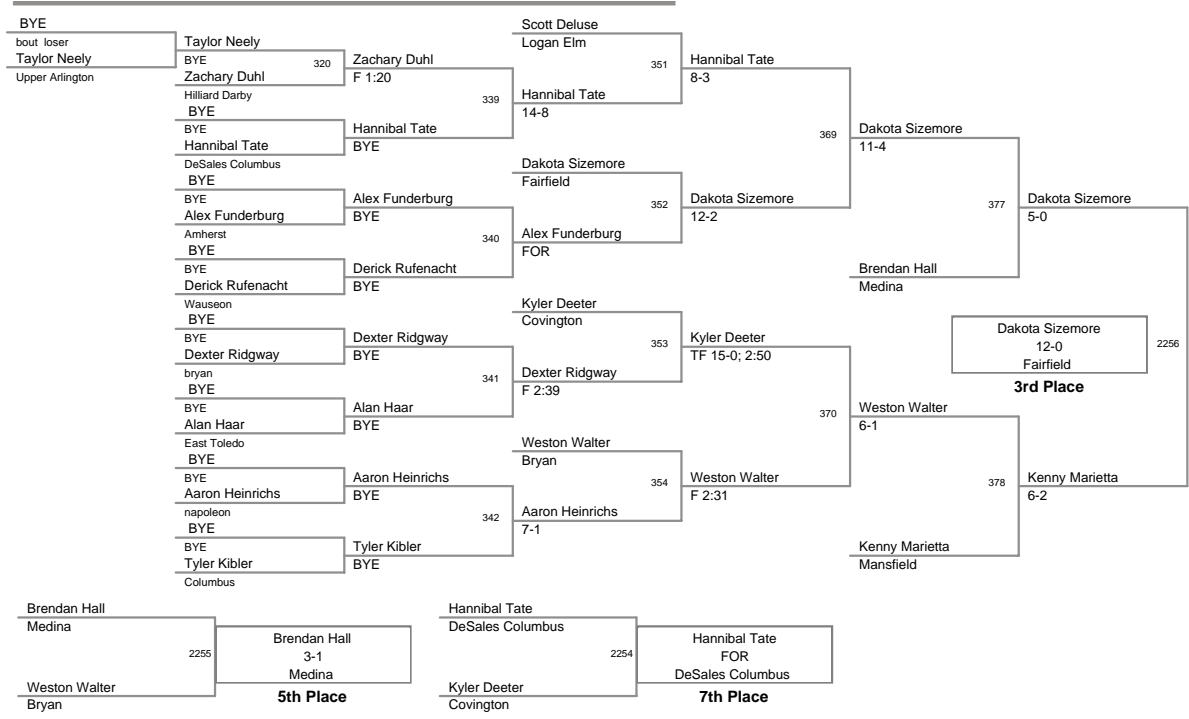

**109 OURWAY Championship
Division 5**

118 Lbs