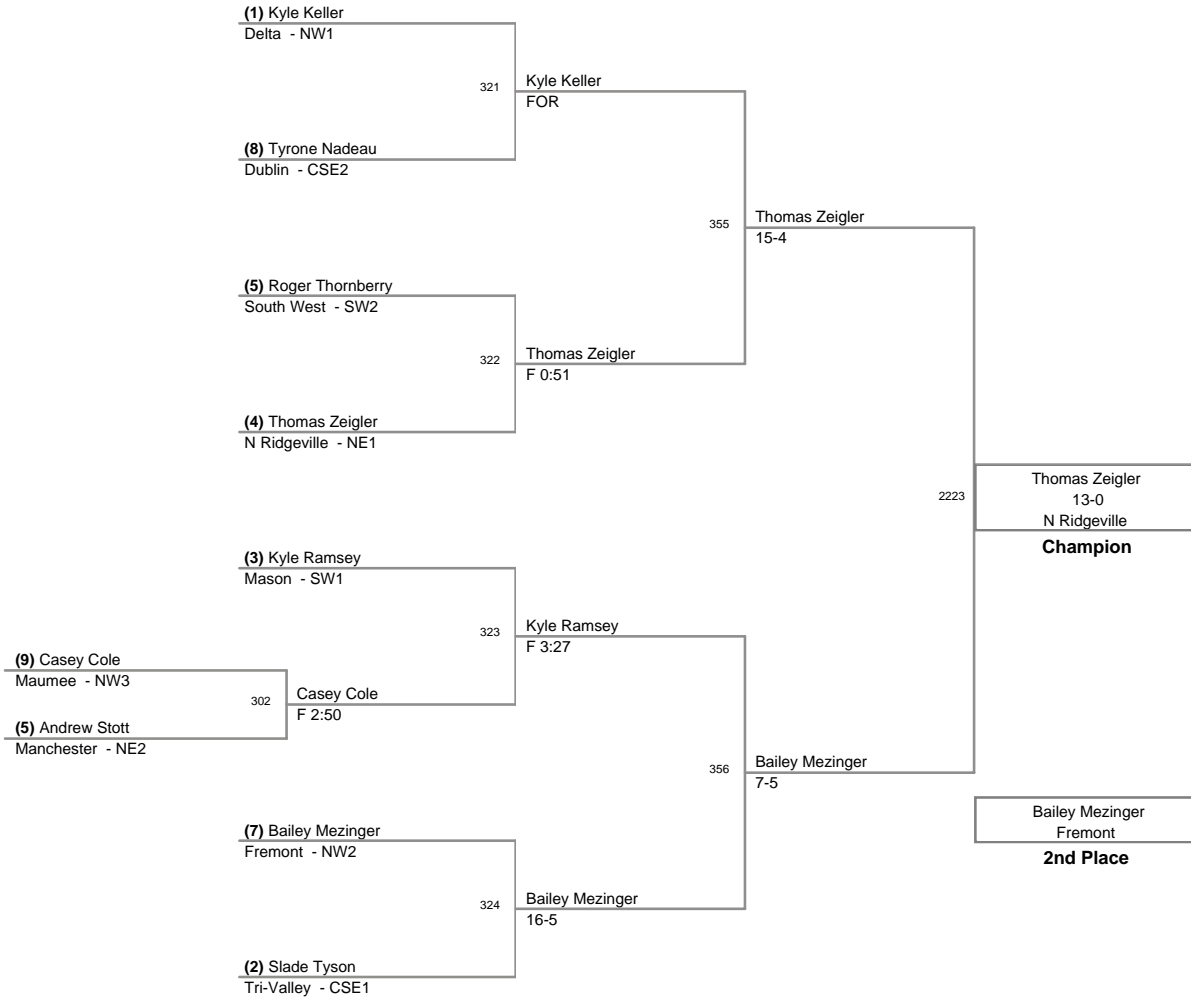

75 Lbs

4 Participant Round Robin

80 Lbs

(1) Armando Torres
Amherst - NE1

1346

Armando Torres
F 1:10

(2) Samuel Valenti
Independant - CSE1

1st Round