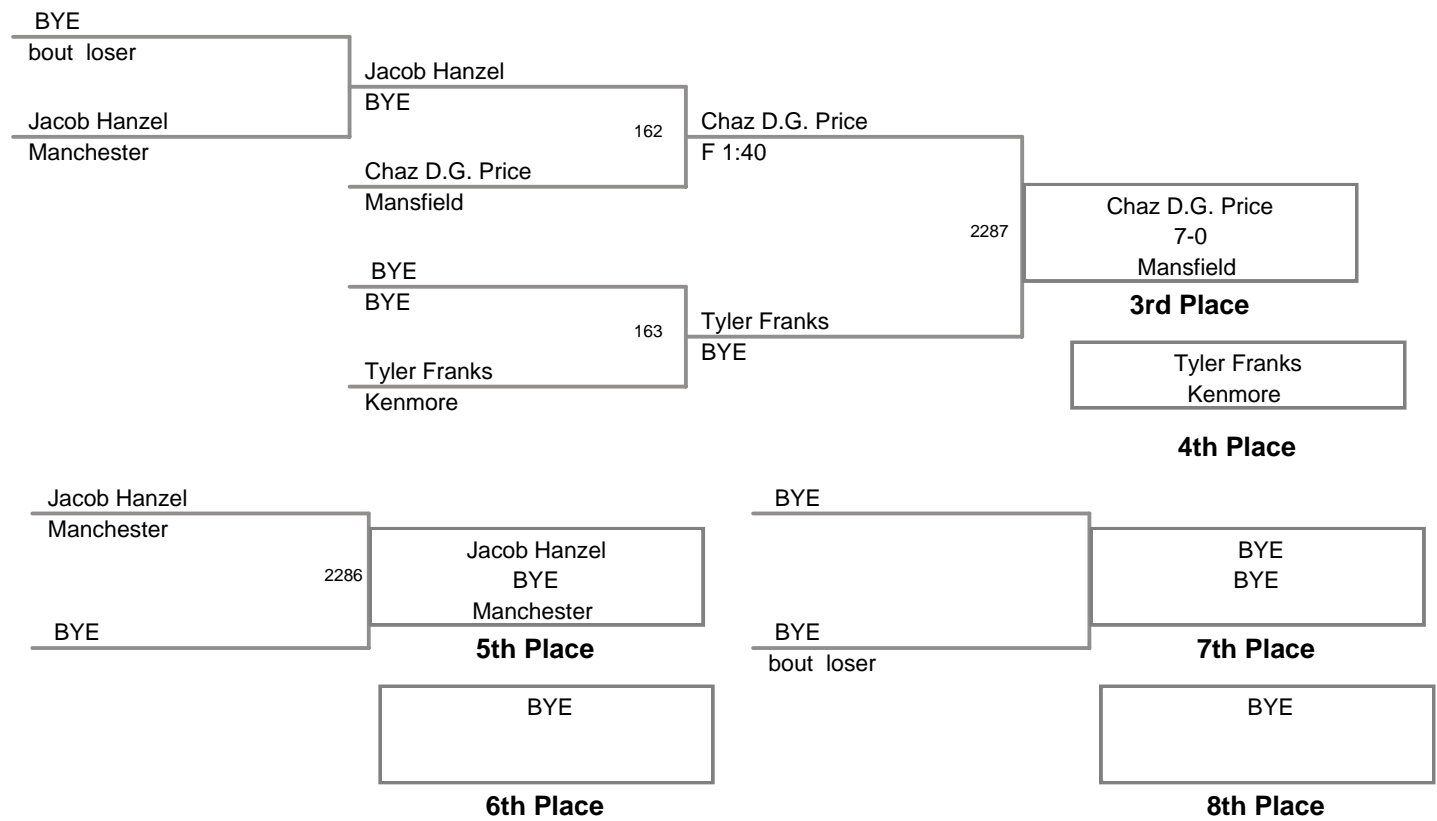

2009 OURWAY Championship
Division 5

212 Lbs