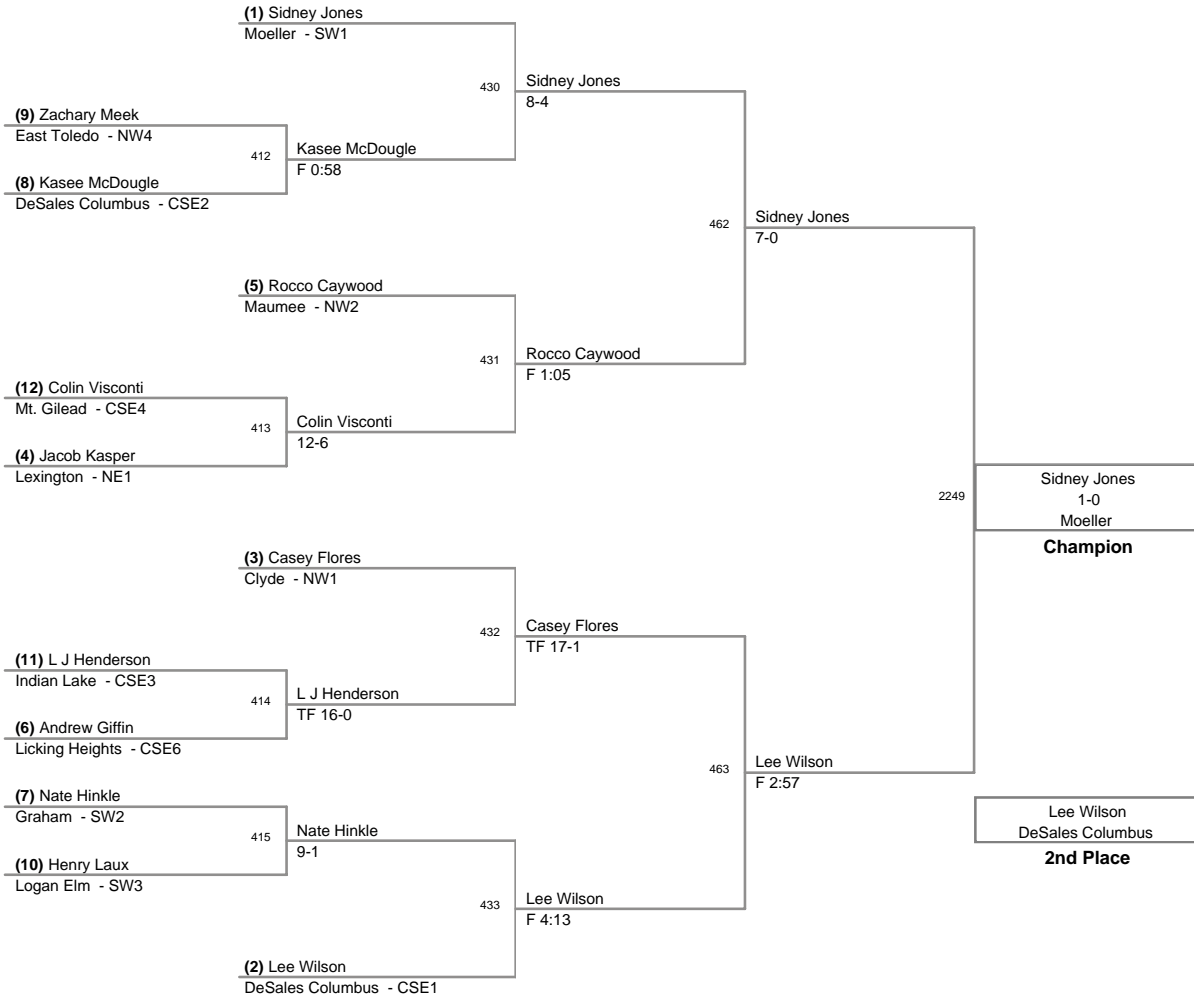

(3) Brett Steward
Mansfield - NE2
3rd Place

(4) Josh Transue
Grizz - CSE2
4th Place

85 Lbs

95 Lbs

100 Lbs

107 Lbs

112 Lbs

**109 OURWAY Championship
Division 5**