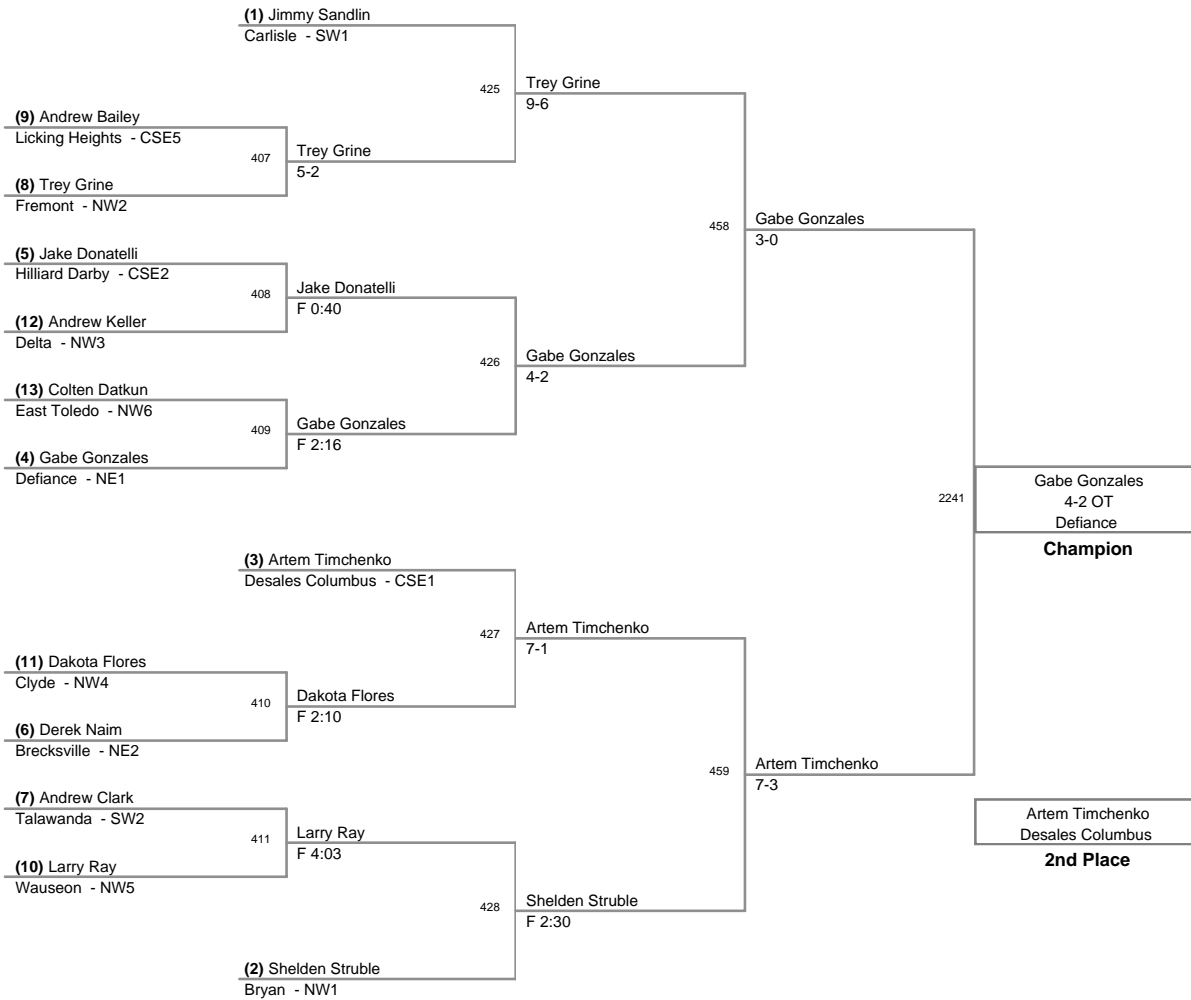

(3) Brett Steward
Mansfield - NE2
3rd Place

(4) Josh Transue
Grizz - CSE2
4th Place

85 Lbs

95 Lbs

100 Lbs

107 Lbs

112 Lbs

**109 OURWAY Championship
Division 5**