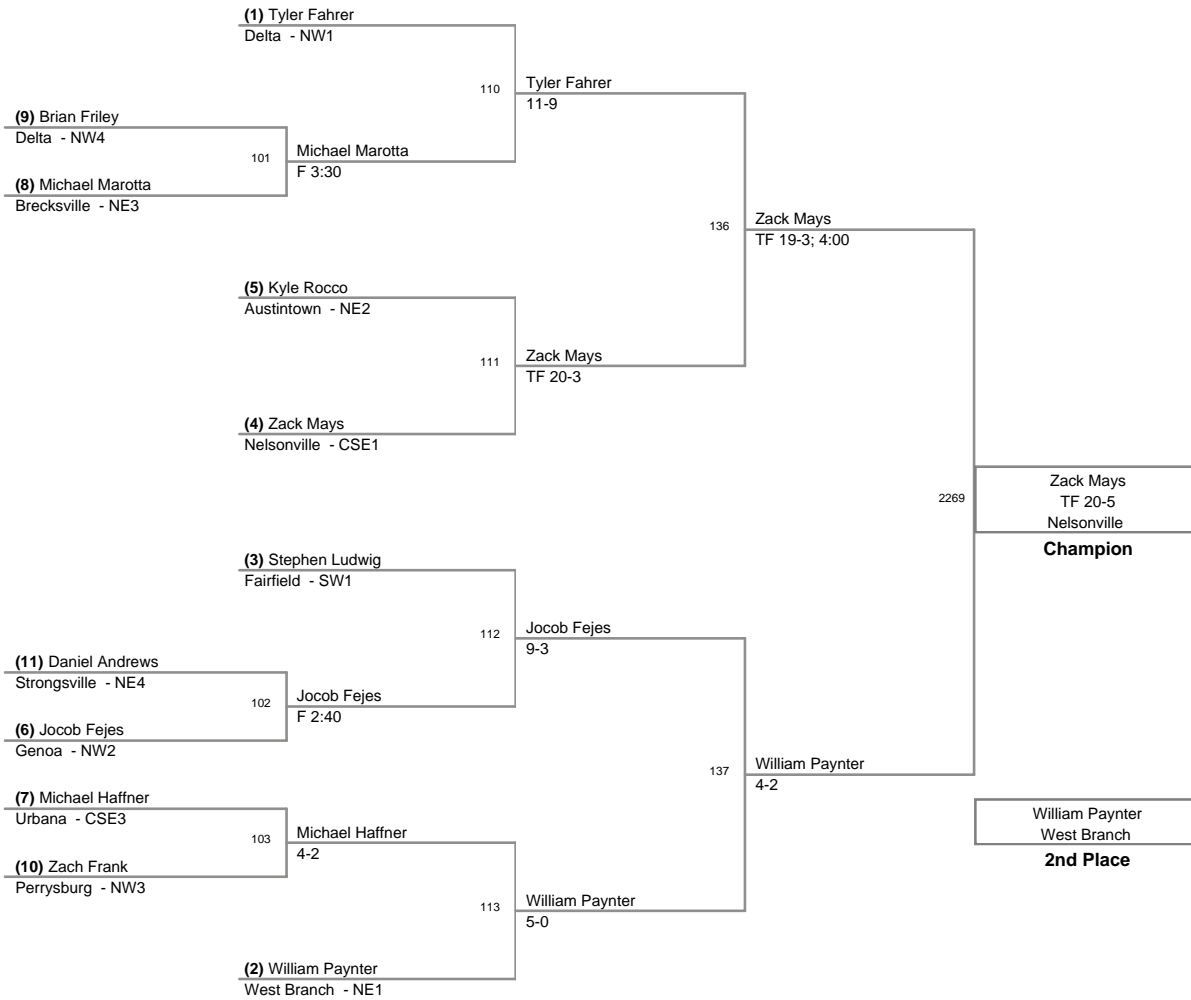

118 Lbs

**109 OURWAY Championship
Division 5**

124 Lbs

130 Lbs

138 Lbs

145 Lbs

155 Lbs

**2009 OURWAY Championship
Division 5**