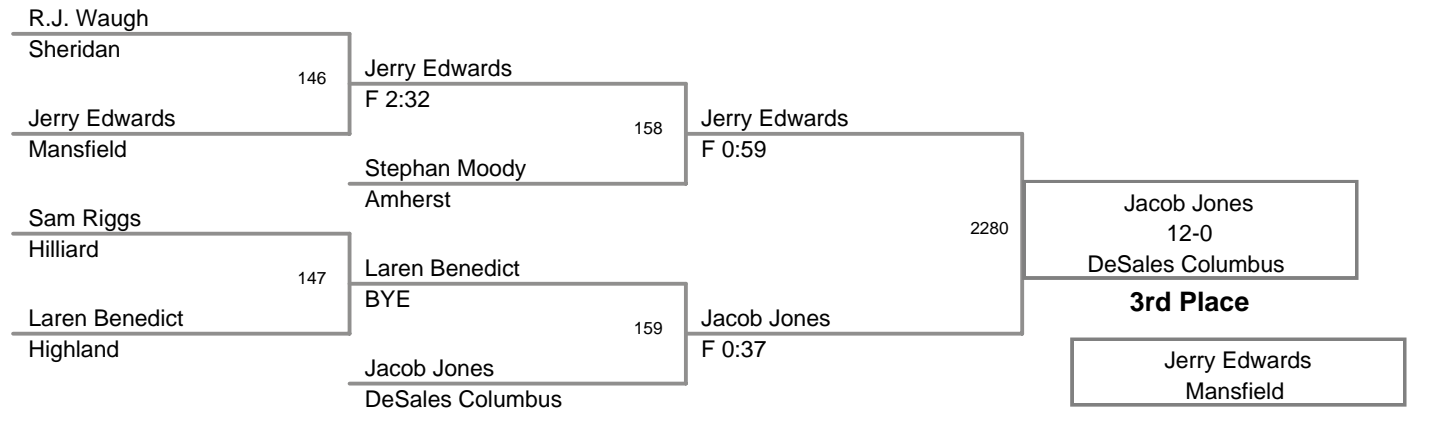

**2009 OURWAY Championship
Division 5**

167 Lbs