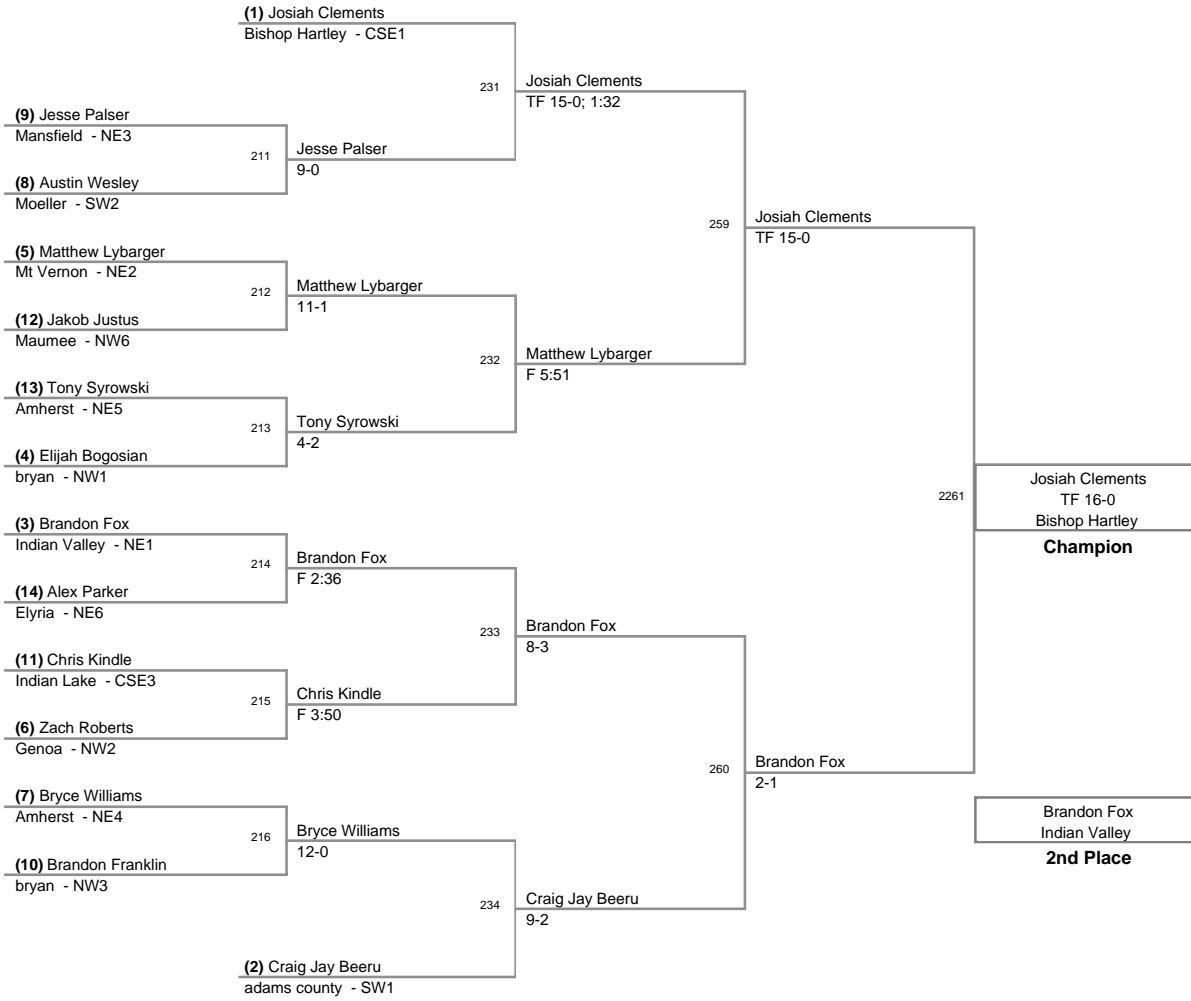

118 Lbs

**109 OURWAY Championship
Division 5**

124 Lbs

130 Lbs

138 Lbs

145 Lbs

155 Lbs

**2009 OURWAY Championship
Division 5**