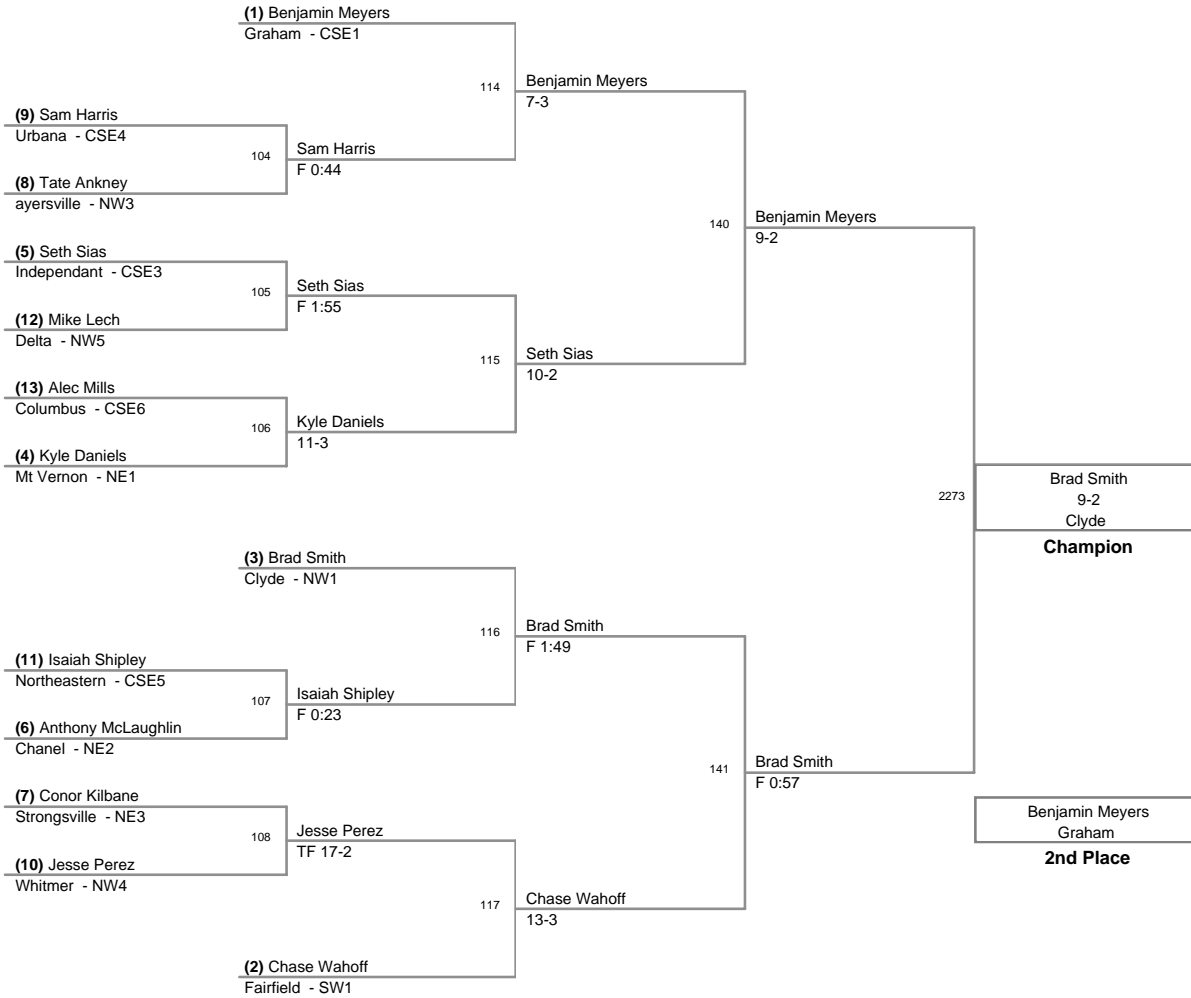

118 Lbs

**109 OURWAY Championship
Division 5**

124 Lbs

130 Lbs

138 Lbs

145 Lbs

155 Lbs

**2009 OURWAY Championship
Division 5**