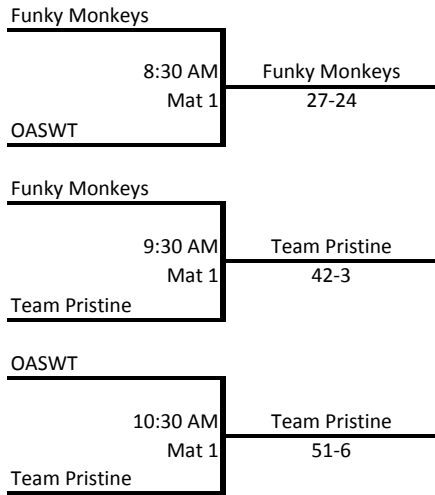

2015 Death Valley Duals High School

POOL A

POOL B

POOL C

1st-3rd

4th-6th

7th-9th