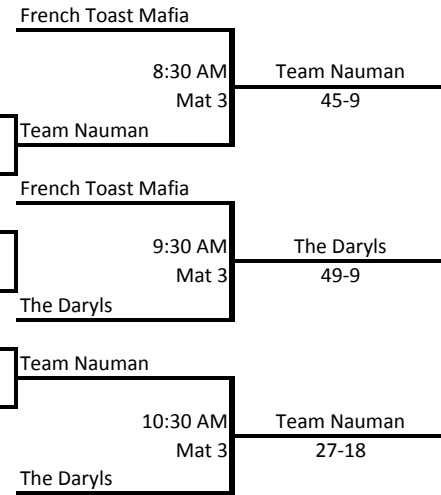

2015 Death Valley Duals High School

POOL A

POOL B

POOL C

1st-3rd

4th-6th

7th-9th