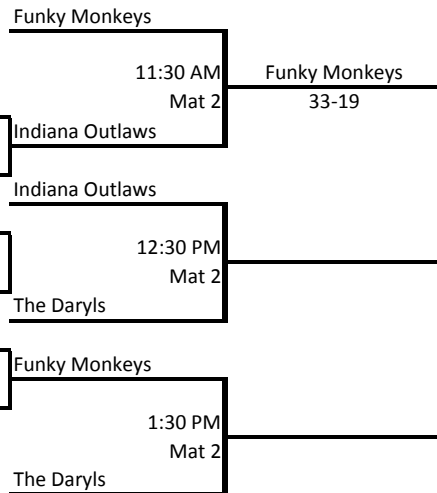

2015 Death Valley Duals High School

POOL A

POOL B

POOL C

1st-3rd

4th-6th

7th-9th