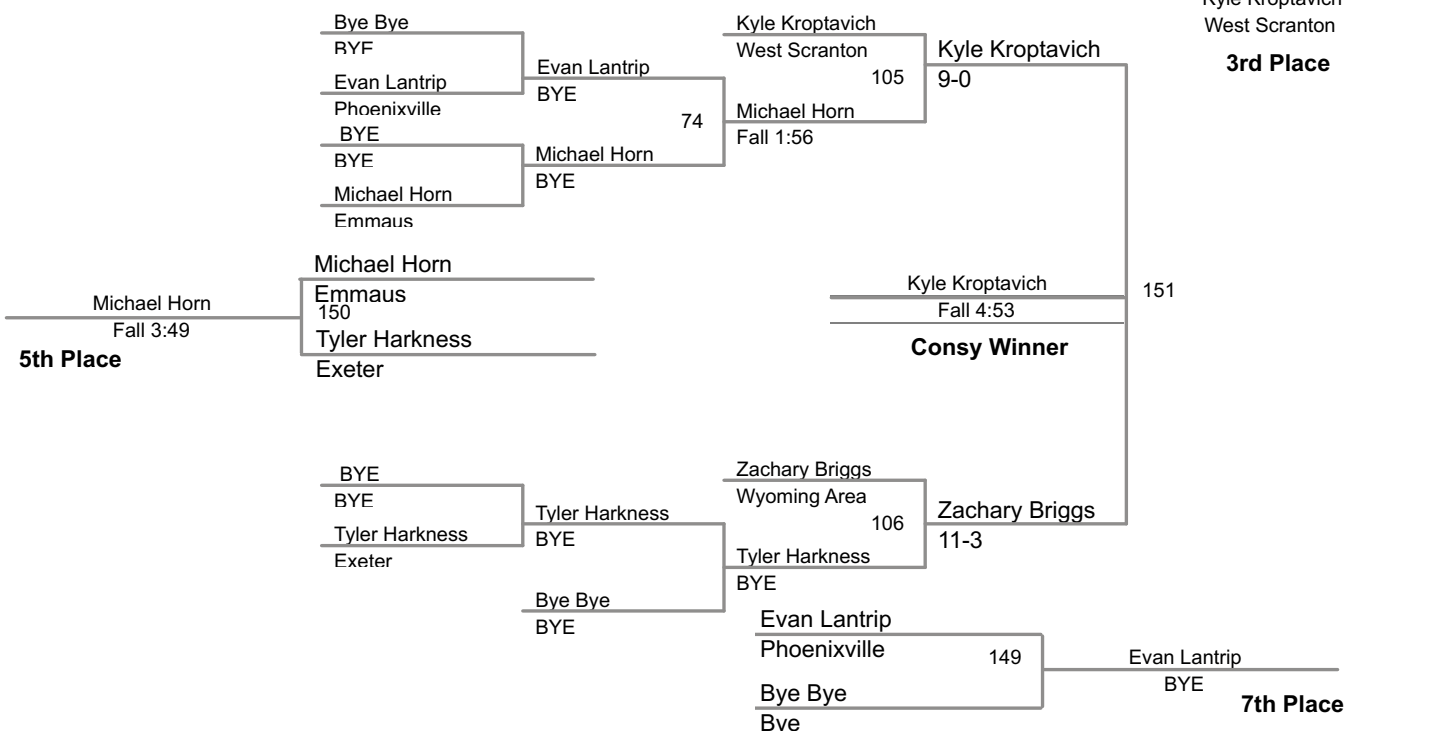

145 Lbs

2014 Saucon Valley High School

152 Lbs

2014 Saucon Valley High School

160 Lbs

2014 Saucon Valley High School

170 Lbs

2014 Saucon Valley High School