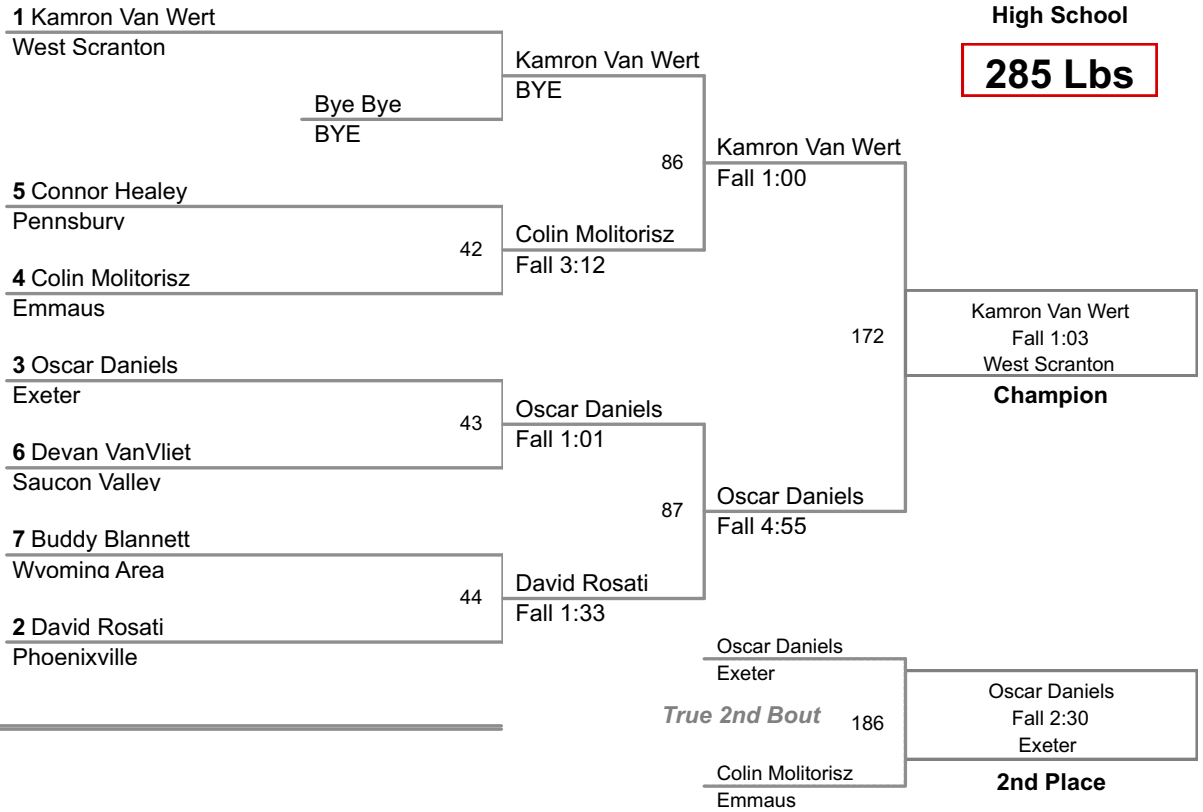

182 Lbs

2014 Saucon Valley High School

195 Lbs

2014 Saucon Valley High School

220 Lbs

2014 Saucon Valley High School

285 Lbs

Colin Molitorisz
Emmaus
3rd Place