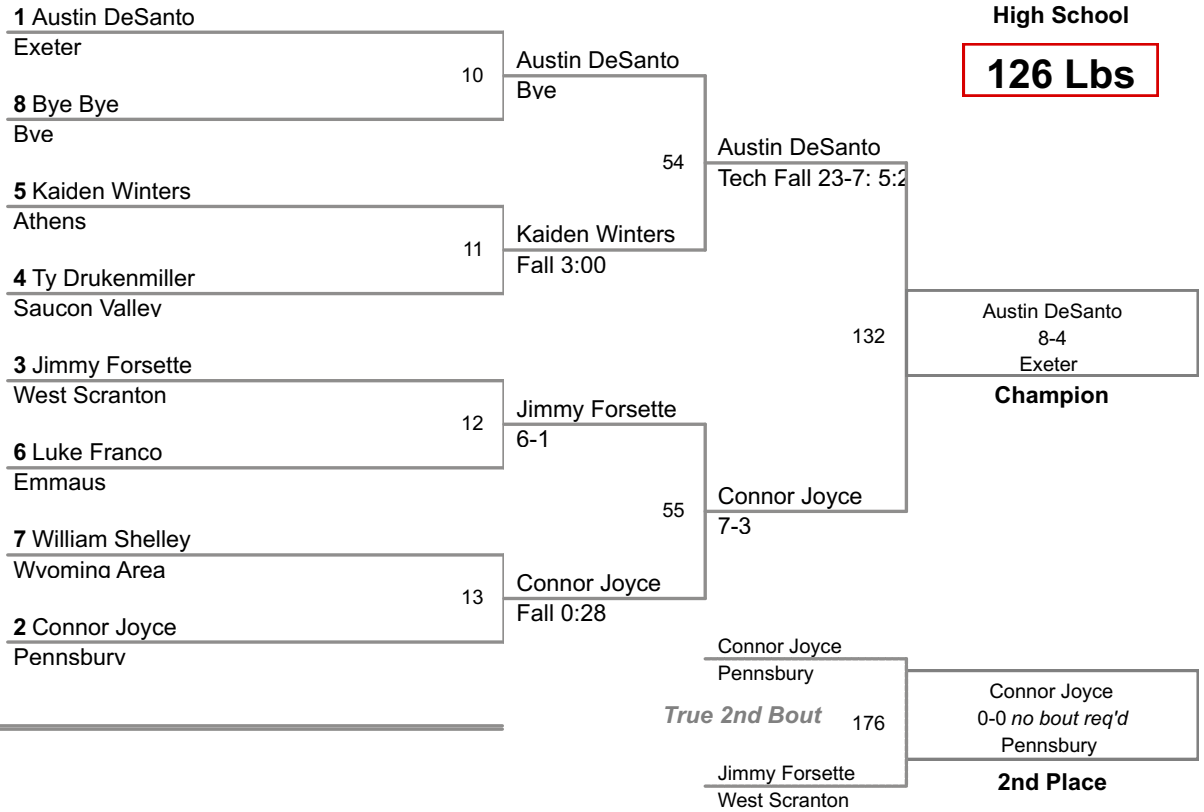

106 Lbs

2014 Saucon Valley High School

113 Lbs

Chase Pavelko
Fall 2:47
5th Place

2014 Saucon Valley High School

120 Lbs

2014 Saucon Valley High School

126 Lbs

2014 Saucon Valley High School

132 Lbs

True 2nd Bout

James Harkness
Exeter

James Harkness
Exeter

3rd Place

Bret Svites
Fall 2:16
5th Place

2014 Saucon Valley High School