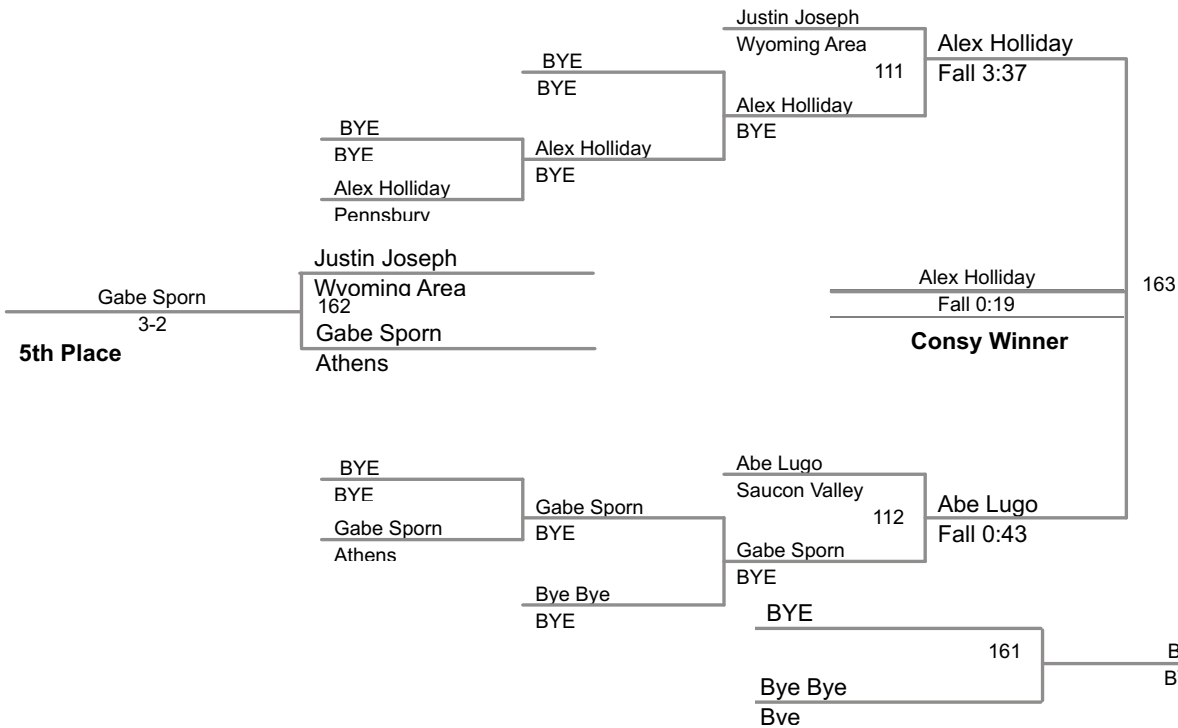

2014 Saucon Valley High School

195 Lbs