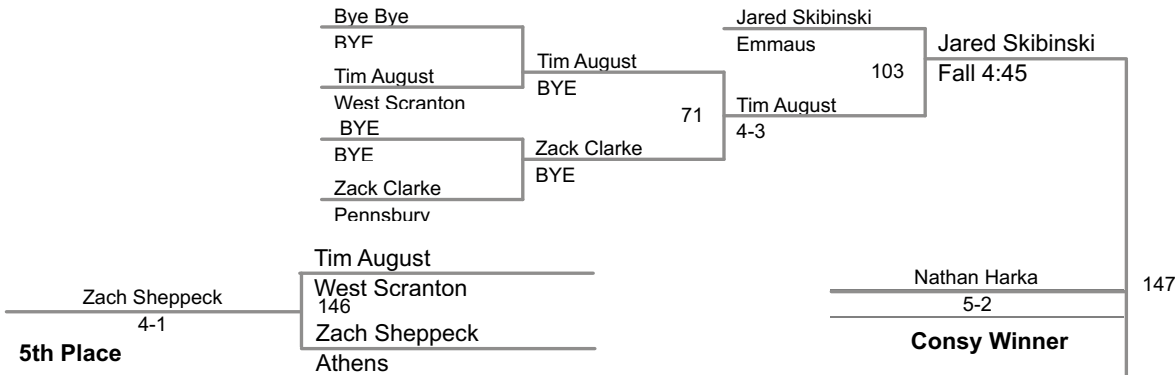

2014 Saucon Valley High School

152 Lbs