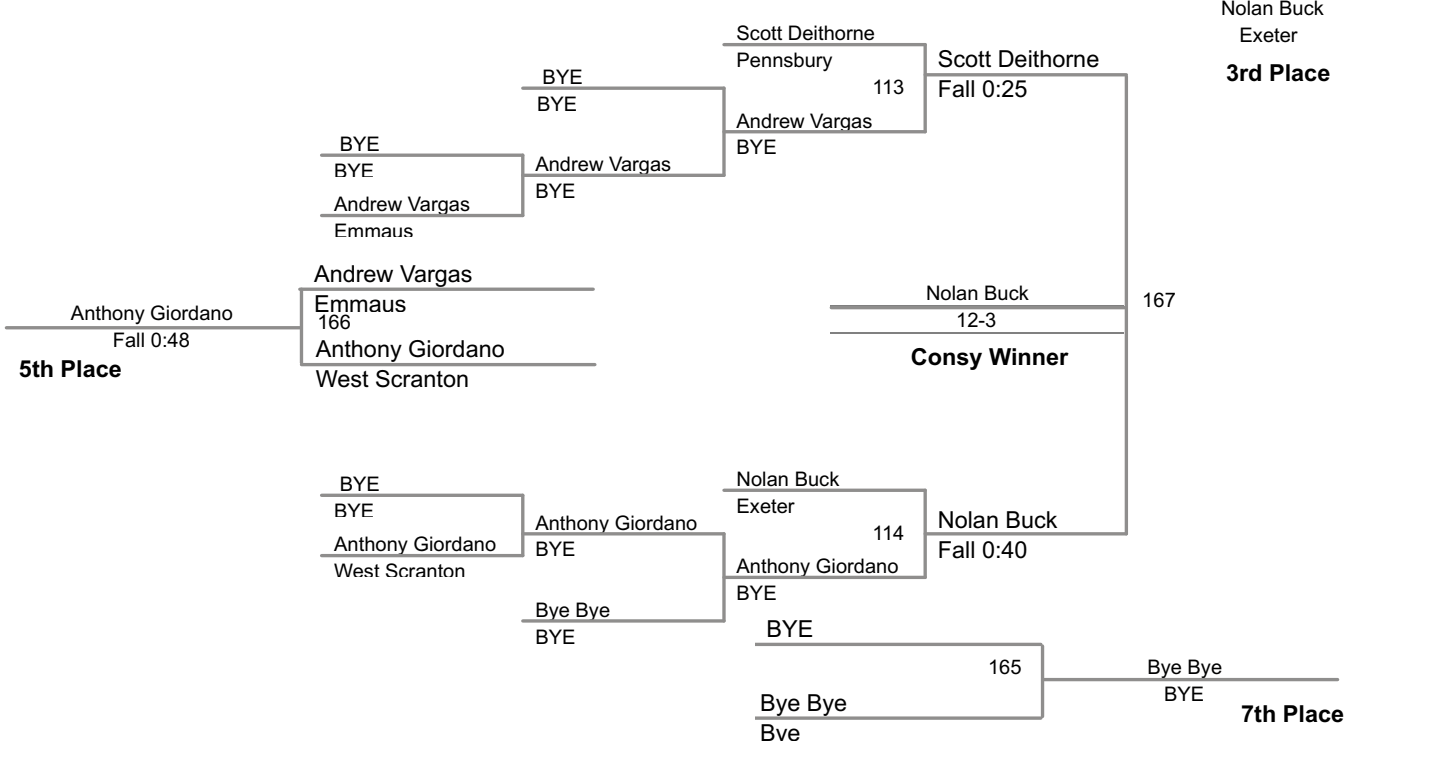

182 Lbs

2014 Saucon Valley High School

195 Lbs

2014 Saucon Valley High School

220 Lbs

2014 Saucon Valley High School

285 Lbs

Colin Molitorisz
Emmaus
3rd Place