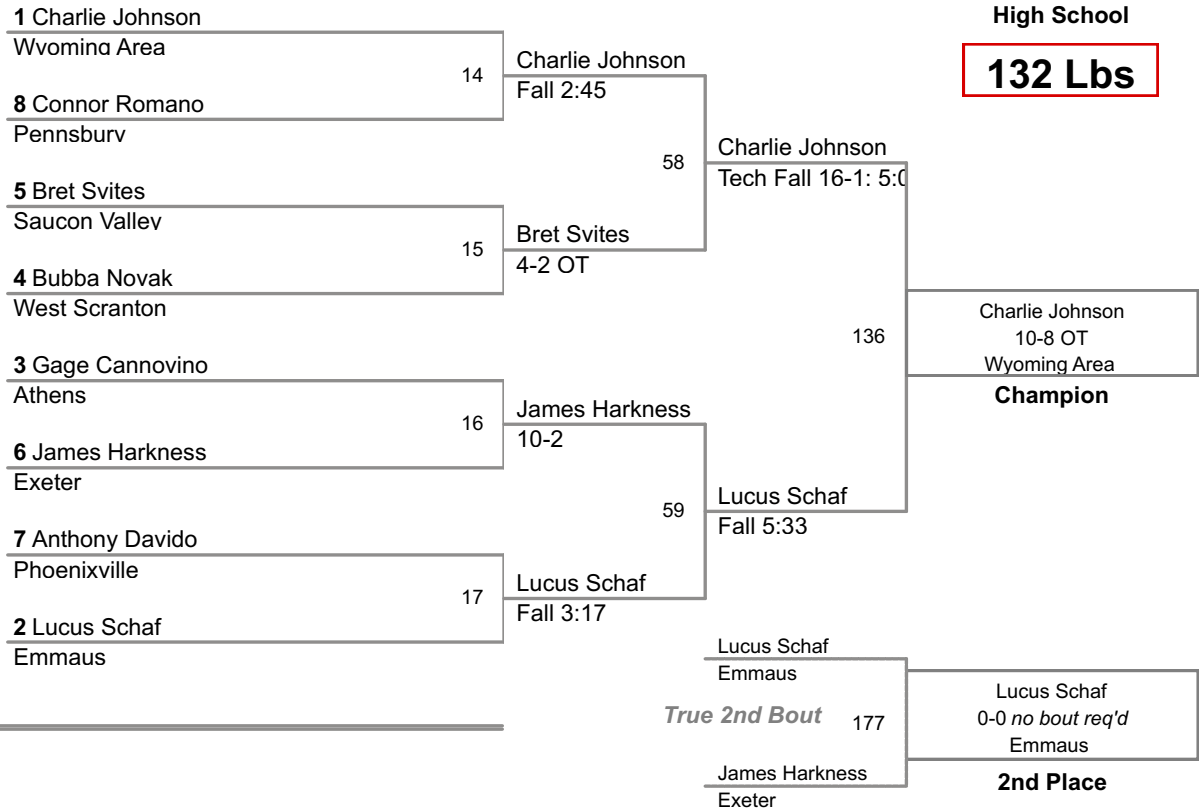

106 Lbs

2014 Saucon Valley High School

113 Lbs

Chase Pavelko
Fall 2:47
5th Place

2014 Saucon Valley High School

120 Lbs

2014 Saucon Valley High School

126 Lbs

2014 Saucon Valley High School

132 Lbs

True 2nd Bout

James Harkness
Exeter

James Harkness
Exeter

3rd Place

Bret Svites
Fall 2:16
5th Place

2014 Saucon Valley High School