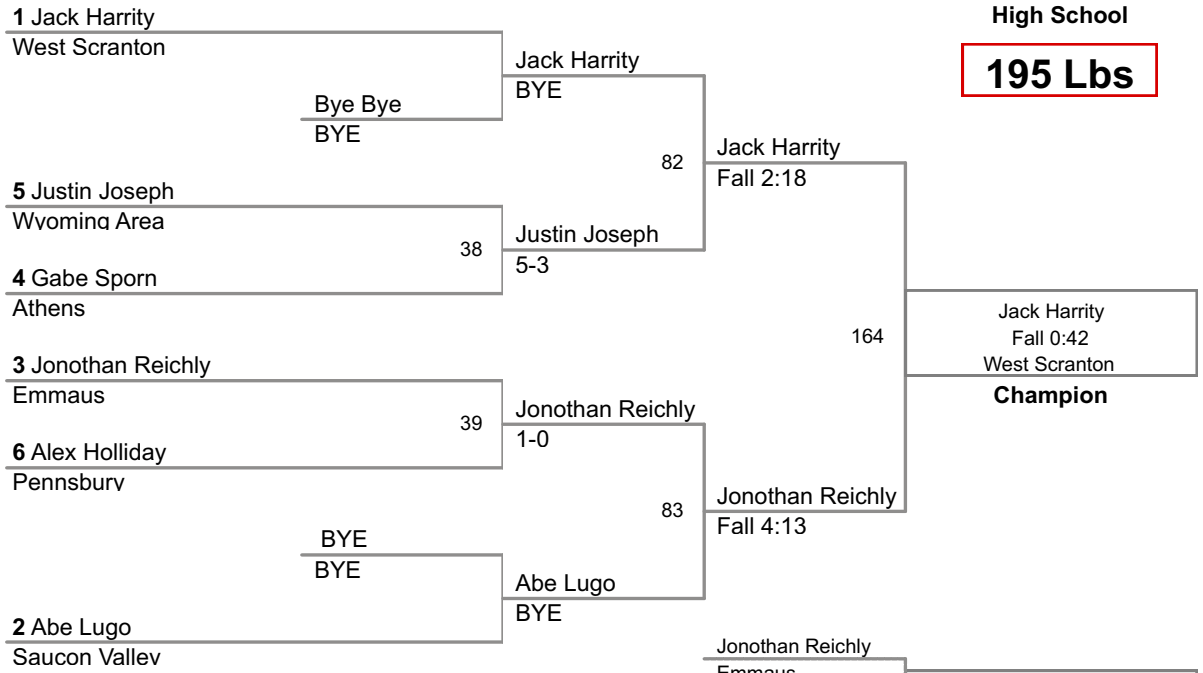

2014 Saucon Valley High School

132 Lbs

True 2nd Bout

James Harkness
Exeter

James Harkness
Exeter

3rd Place

Bret Svites
Fall 2:16
5th Place

2014 Saucon Valley High School

145 Lbs

2014 Saucon Valley High School

152 Lbs

2014 Saucon Valley High School

160 Lbs

2014 Saucon Valley High School

170 Lbs

2014 Saucon Valley High School

182 Lbs

2014 Saucon Valley High School

195 Lbs

2014 Saucon Valley High School

220 Lbs

2014 Saucon Valley High School

285 Lbs

Colin Molitorisz
Emmaus
3rd Place