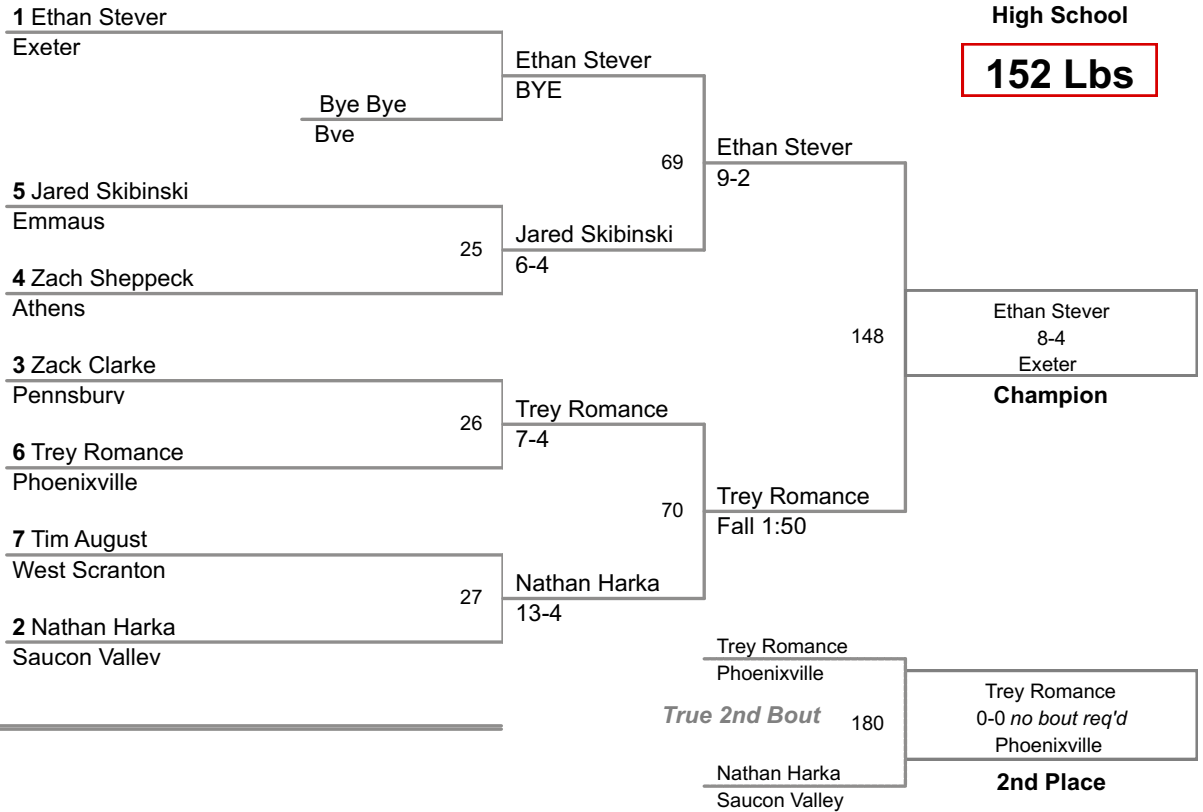

2014 Saucon Valley High School

152 Lbs