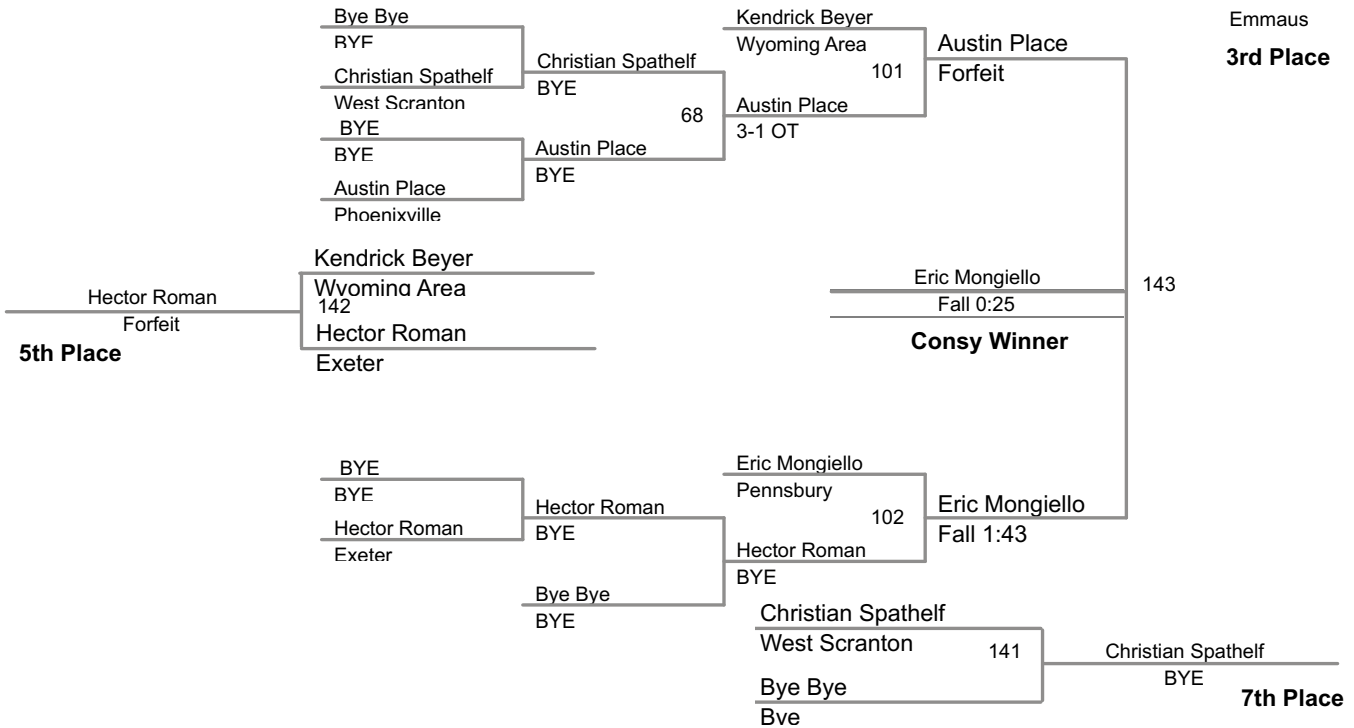

2014 Saucon Valley High School

145 Lbs