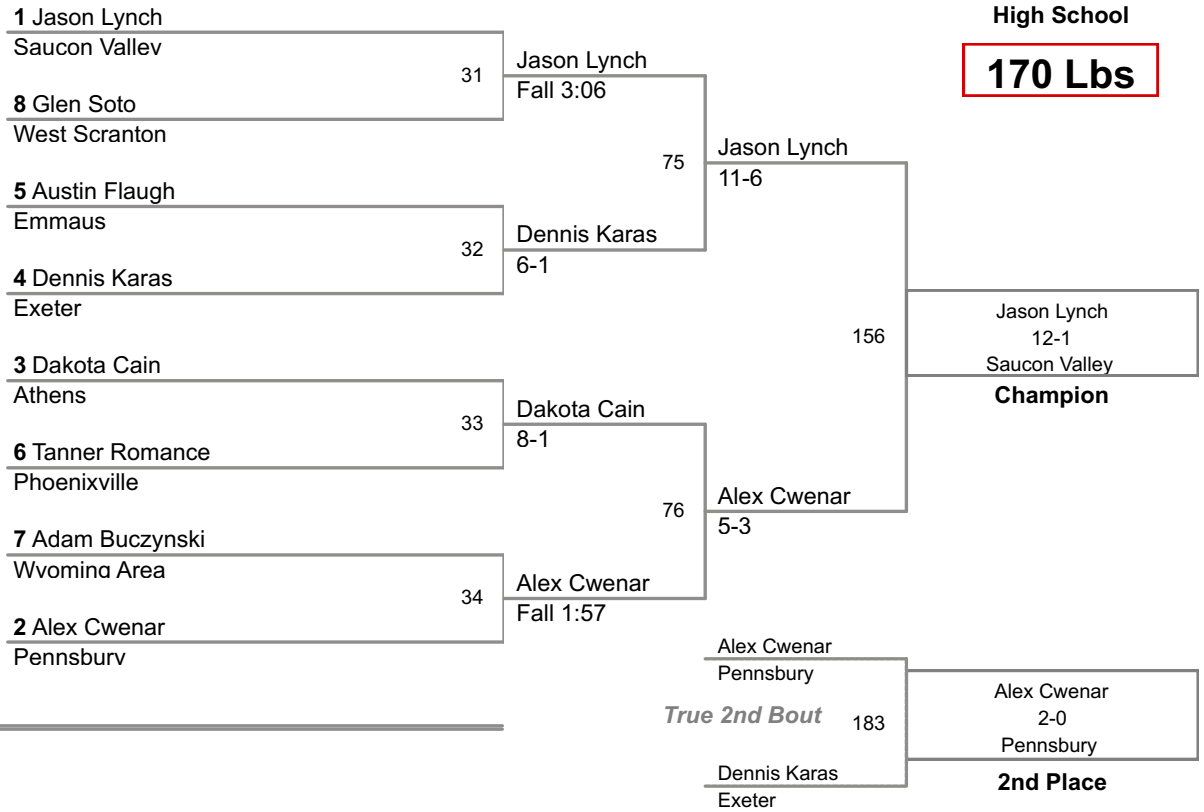

145 Lbs

2014 Saucon Valley High School

152 Lbs

2014 Saucon Valley High School

160 Lbs

2014 Saucon Valley High School

170 Lbs

2014 Saucon Valley High School