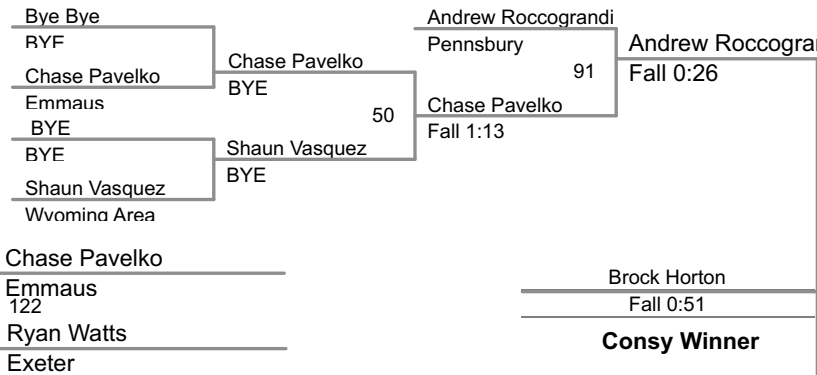

2014 Saucon Valley High School

113 Lbs