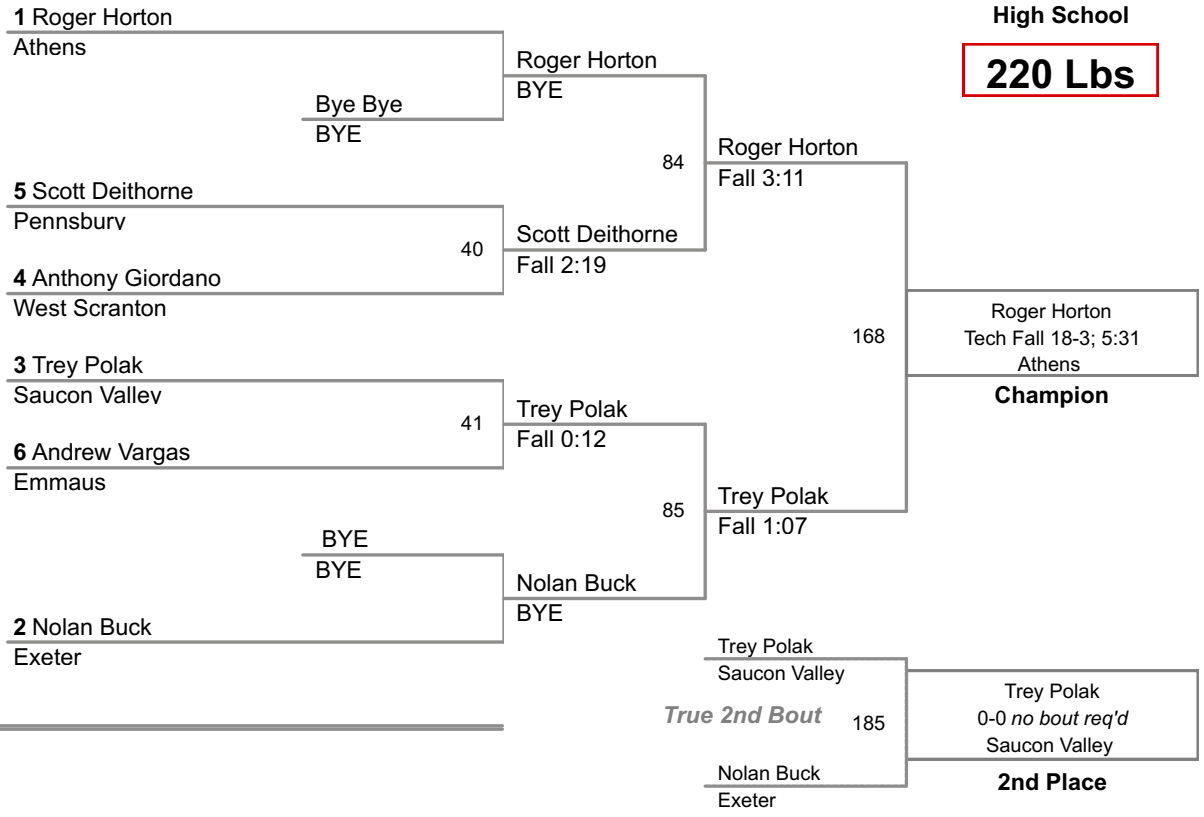

182 Lbs

2014 Saucon Valley High School

195 Lbs

2014 Saucon Valley High School

220 Lbs

2014 Saucon Valley High School

285 Lbs

Colin Molitorisz
Emmaus
3rd Place