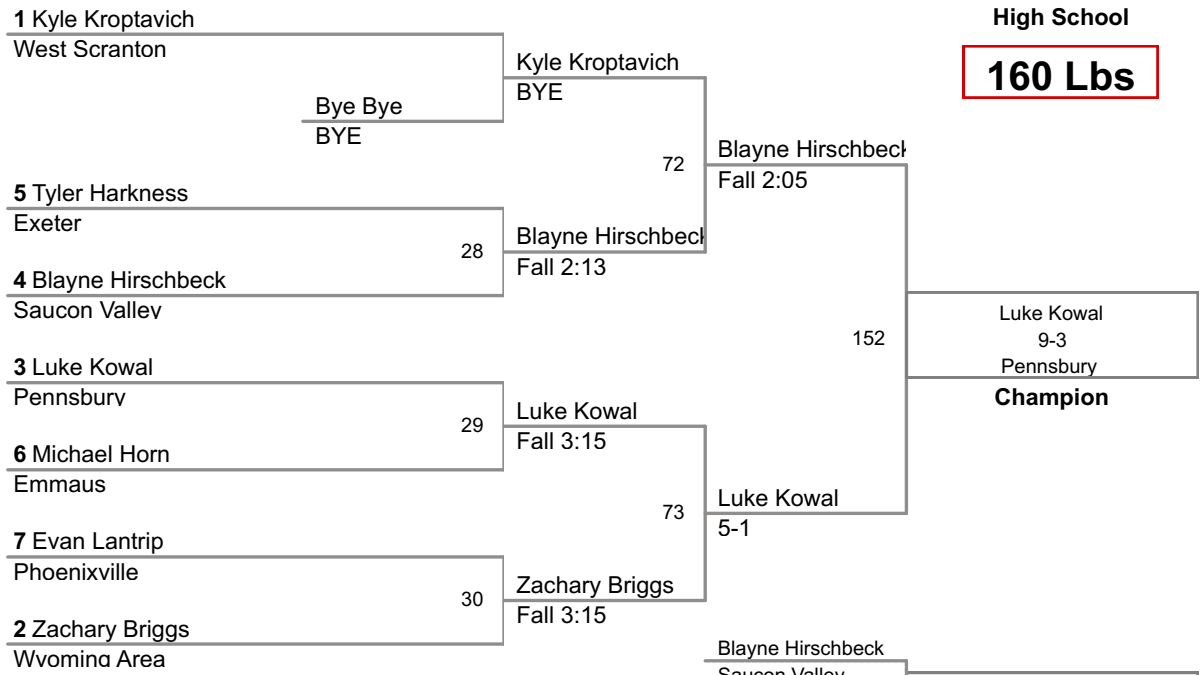

2014 Saucon Valley High School

132 Lbs

True 2nd Bout

James Harkness
Exeter

James Harkness
Exeter

3rd Place

Bret Svites
Fall 2:16
5th Place

2014 Saucon Valley High School

145 Lbs

2014 Saucon Valley High School

152 Lbs

2014 Saucon Valley High School

160 Lbs

2014 Saucon Valley High School

170 Lbs

2014 Saucon Valley High School