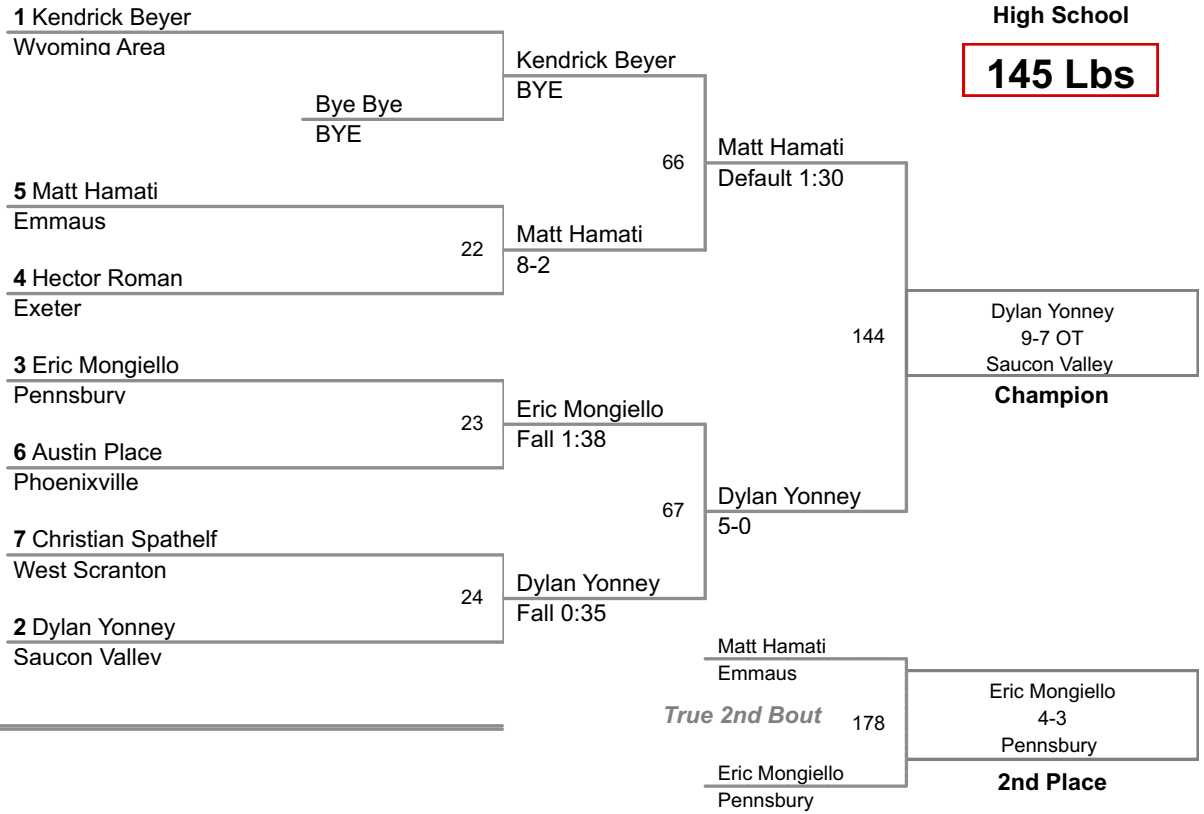

2014 Saucon Valley High School

145 Lbs