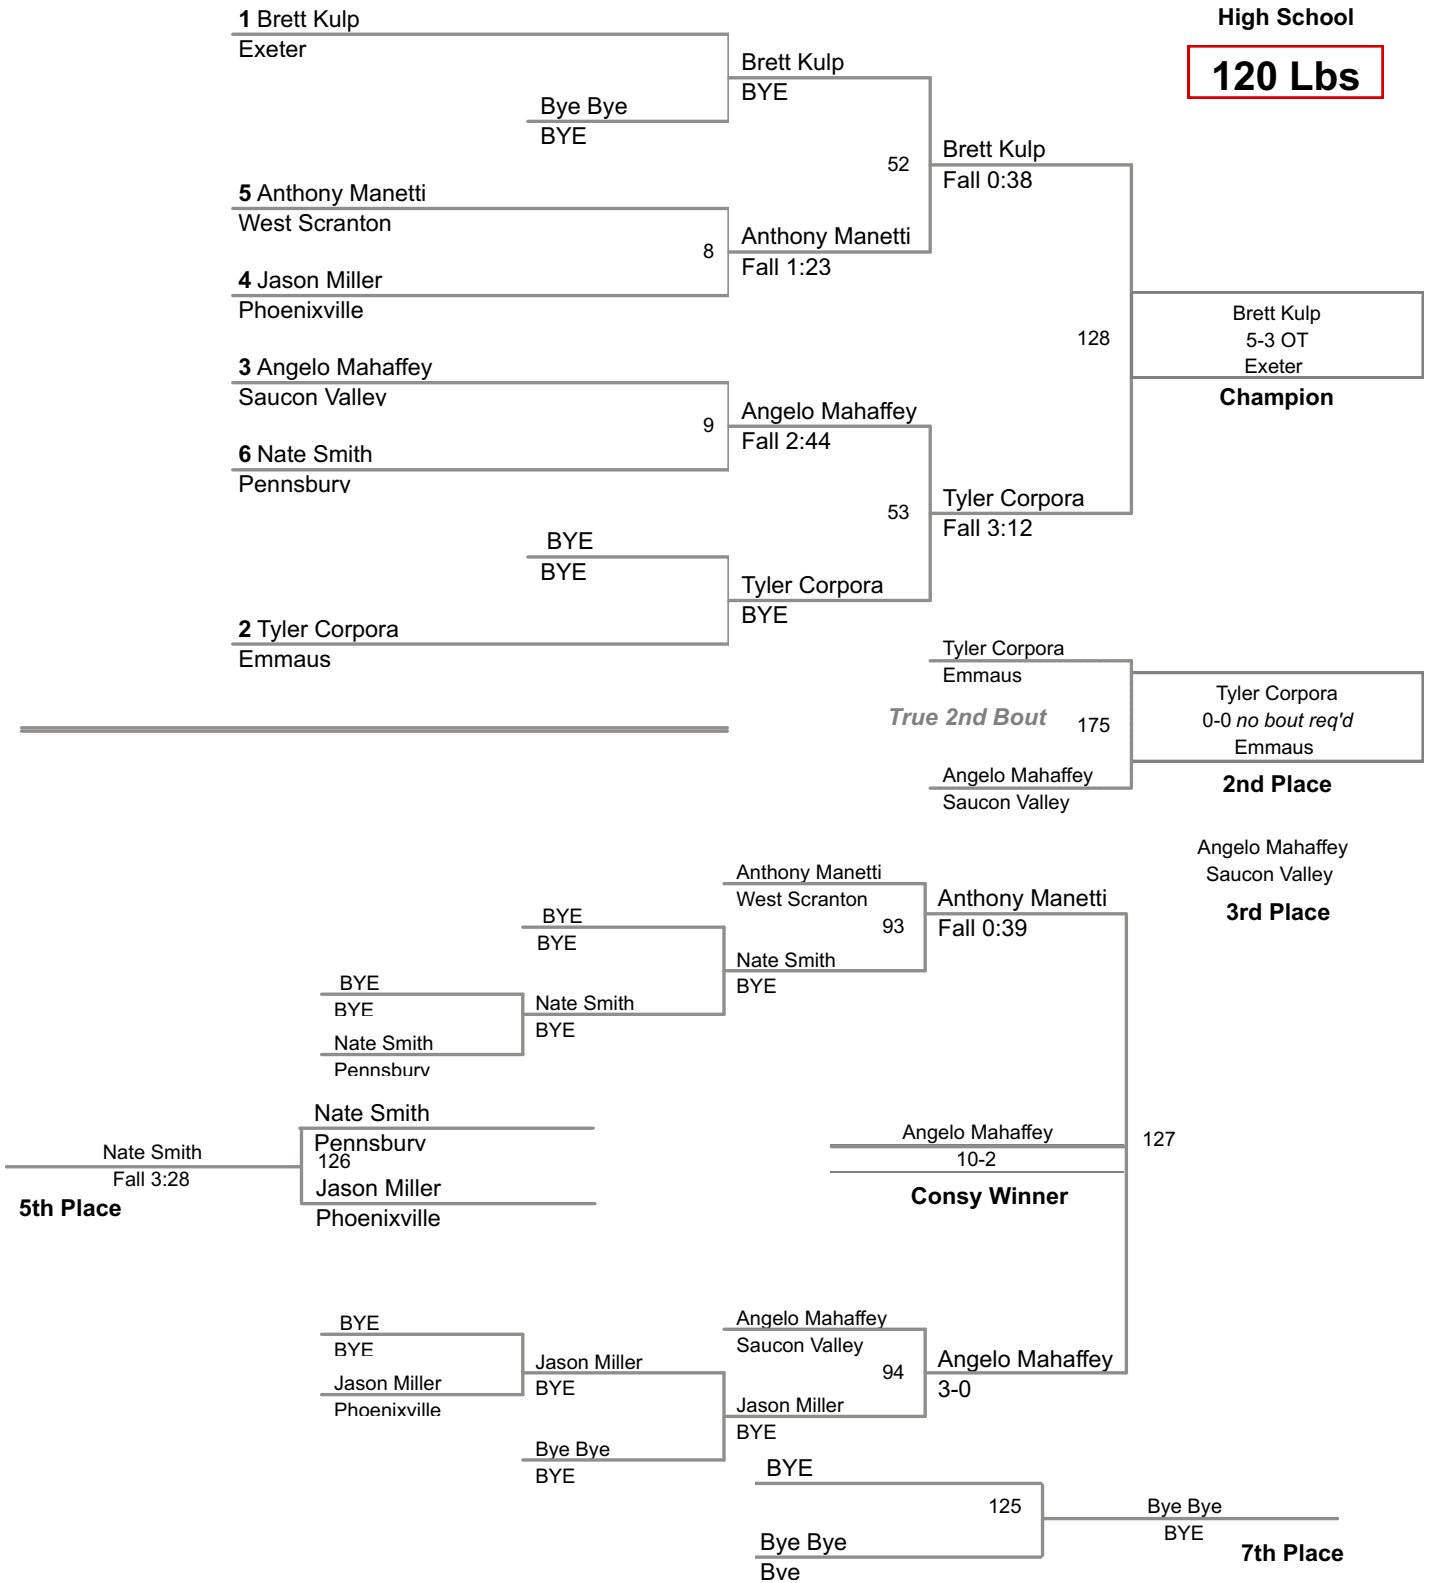

106 Lbs

2014 Saucon Valley High School

113 Lbs

Chase Pavelko
Fall 2:47
5th Place

2014 Saucon Valley High School

120 Lbs

2014 Saucon Valley High School

126 Lbs