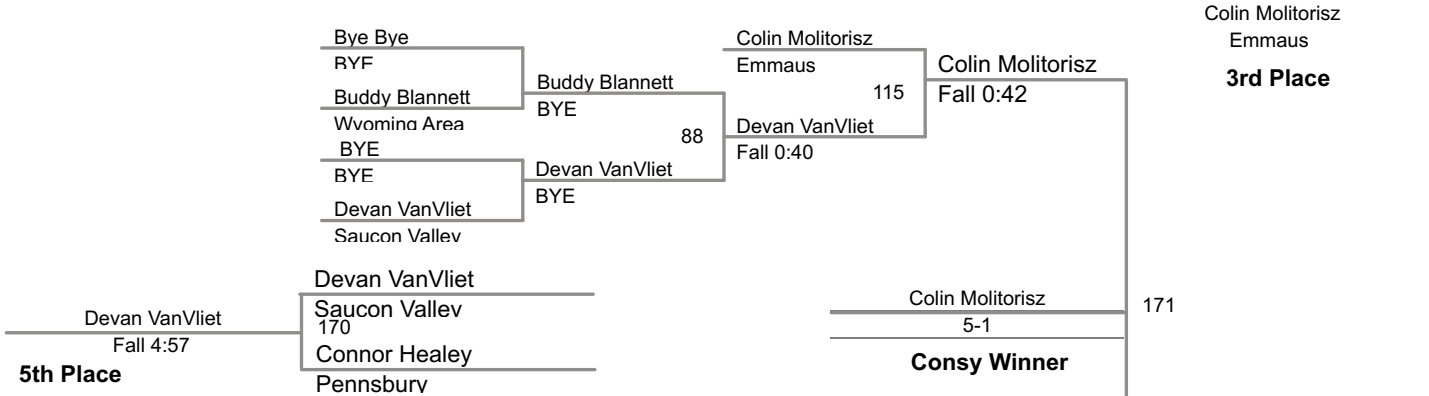

182 Lbs

2014 Saucon Valley High School

195 Lbs

2014 Saucon Valley High School

220 Lbs

2014 Saucon Valley High School

285 Lbs

Colin Molitorisz
Emmaus
3rd Place