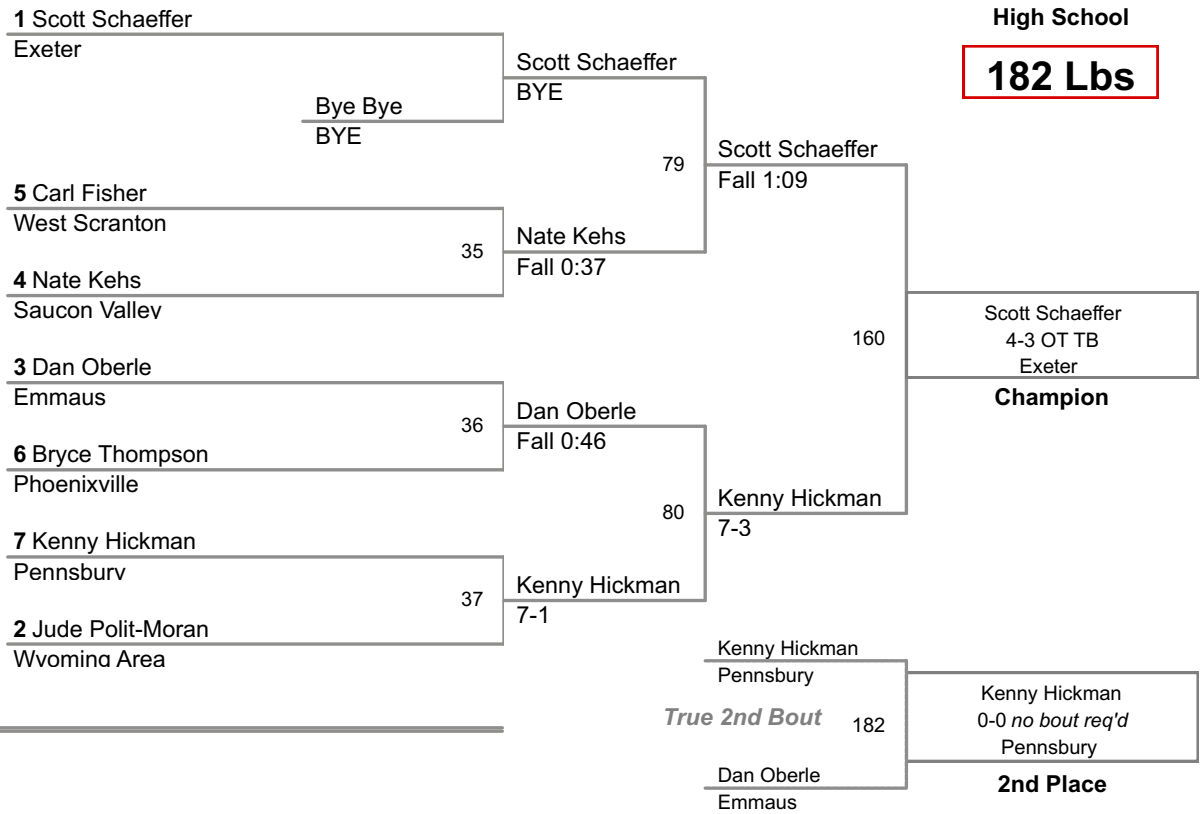

2014 Saucon Valley High School

182 Lbs