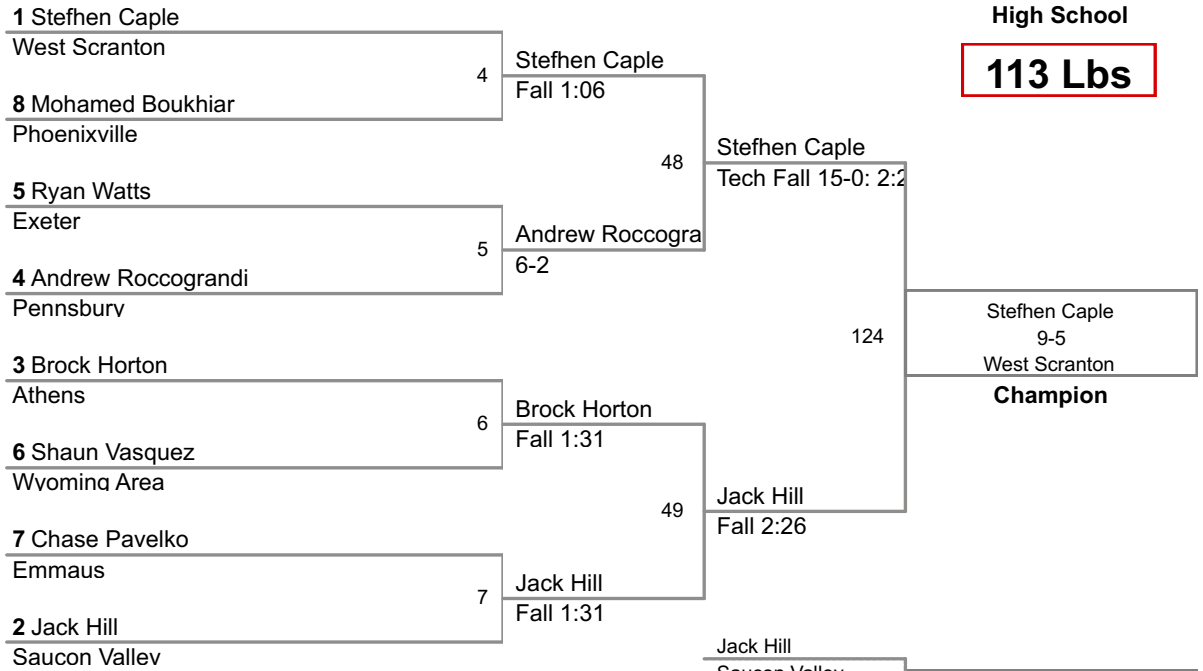

Plc	Points	Team	CH	CO
1	250.5	Saucon Valley	-	-
2	233	Emmaus	-	-
3	203	Pennsbury	-	-
4	198.5	Exeter	-	-
5	143.5	West Scranton	-	-
6	97.5	Athens	-	-
7	90.5	Wyoming Area	-	-
8	72	Phoenixville	-	-

2014 Saucon Valley High School

106 Lbs

2014 Saucon Valley High School

113 Lbs

Chase Pavelko
Fall 2:47
5th Place

2014 Saucon Valley High School

120 Lbs

2014 Saucon Valley High School

126 Lbs