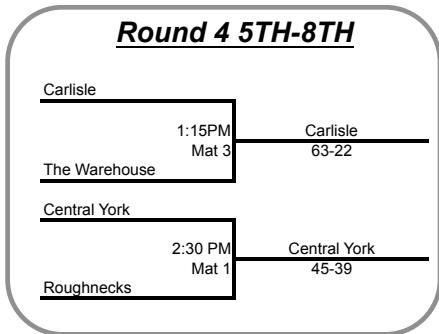

<b>Rock Solid</b>	<b>Contender Elite Black</b>
FIRST PLACE	SECOND PLACE

<b>Central York</b>	<b>Warehouse</b>
THIRD PLACE	FOURTH PLACE

**POOL B PLACEMENTS**

**7/20/2014 - Keystone State Games Elem/MS Championships**

**Teams/Records Pool A**

Highlander	Rock Solid
Contender Elite Black	Contender Elite Gold

<b>Contender Elite Gold (77 pts)</b>	<b>Highlander (66 pts)</b>
FIRST PLACE	SECOND PLACE

<b>Rock Solid (64 pts)</b>	<b>Contender Elite Black</b>
THIRD PLACE	FOURTH PLACE

**1ST-4TH PLACEMENTS**

Based on total match points in the 3 matches between Contender Elite Gold, Highlander and Rock Solid

**Teams/Records Pool B**

Carlisle	Central York
The Warehouse	Roughneck

<b>Carlisle</b>	<b>Central York</b>
FIFTH PLACE	SIXTH PLACE

<b>The Warehouse</b>	<b>Roughnecks</b>
SEVENTH PLACE	EIGHTH PLACE

**5TH-8TH PLACEMENTS**