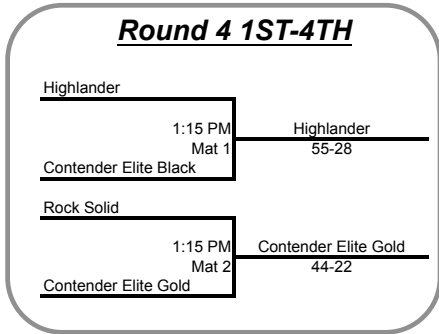

**POOL A PLACEMENTS**

**Round 1 Pool B**

Contender Elite Black		Contender Elite Black
	9:30 AM	
The Warehouse	Mat 3	53-21
Rock Solid		
	9:30 AM	Rock Solid
Central York	Mat 4	71-9

**Round 2 Pool B**

Contender Elite Black		Rock Solid
	10:45 AM	
Rock Solid	Mat 3	62-18
The Warehouse		
	10:45 AM	Central York
Central York	Mat 4	43-42

**Round 3 Pool B**

Contender Elite Black		Contender Elite Black
	12:00 PM	
Central York	Mat 3	46-25
The Warehouse		
	12:00 PM	Rock Solid
Rock Solid	Mat 4	86-3

**Teams/Records Pool B**

Contender Elite Black	Rock Solid
The Warehouse	Central York

<b>Rock Solid</b>	<b>Contender Elite Black</b>
FIRST PLACE	SECOND PLACE

<b>Central York</b>	<b>Warehouse</b>
THIRD PLACE	FOURTH PLACE

**POOL B PLACEMENTS**

**7/20/2014 - Keystone State Games Elem/MS Championships**

**Teams/Records Pool A**

Highlander	Rock Solid
Contender Elite Black	Contender Elite Gold

<b>Contender Elite Gold (77 pts)</b>	<b>Highlander (66 pts)</b>
FIRST PLACE	SECOND PLACE

<b>Rock Solid (64 pts)</b>	<b>Contender Elite Black</b>
THIRD PLACE	FOURTH PLACE