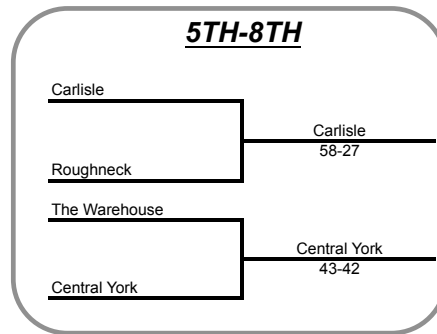

<b>Rock Solid</b>	<b>Contender Elite Black</b>
FIRST PLACE	SECOND PLACE

<b>Central York</b>	<b>Warehouse</b>
THIRD PLACE	FOURTH PLACE

**POOL B PLACEMENTS**

**7/20/2014 - Keystone State Games Elem/MS Championships**

**Teams/Records Pool A**

Highlander	Rock Solid
Contender Elite Black	Contender Elite Gold

<b>Contender Elite Gold (77 pts)</b>	<b>Highlander (66 pts)</b>
FIRST PLACE	SECOND PLACE

<b>Rock Solid (64 pts)</b>	<b>Contender Elite Black</b>
THIRD PLACE	FOURTH PLACE

**1ST-4TH PLACEMENTS**

Based on total match points in the 3 matches between Contender Elite Gold, Highlander and Rock Solid

**Teams/Records Pool B**

Carlisle	Central York
The Warehouse	Roughneck

<b>Carlisle</b>	<b>Central York</b>
FIFTH PLACE	SIXTH PLACE

<b>The Warehouse</b>	<b>Roughnecks</b>
SEVENTH PLACE	EIGHTH PLACE

**5TH-8TH PLACEMENTS**