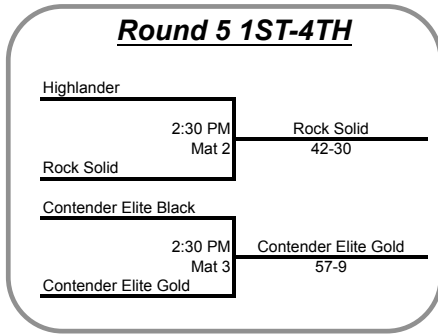

**POOL A PLACEMENTS**

**Round 1 Pool B**

Contender Elite Black		Contender Elite Black
	9:30 AM	
The Warehouse	Mat 3	53-21
Rock Solid		
	9:30 AM	Rock Solid
Central York	Mat 4	71-9

**Round 2 Pool B**

Contender Elite Black		Rock Solid
	10:45 AM	
Rock Solid	Mat 3	62-18
The Warehouse		
	10:45 AM	Central York
Central York	Mat 4	43-42

**Round 3 Pool B**

Contender Elite Black		Contender Elite Black
	12:00 PM	
Central York	Mat 3	46-25
The Warehouse		
	12:00 PM	Rock Solid
Rock Solid	Mat 4	86-3

**Teams/Records Pool B**

Contender Elite Black	Rock Solid
The Warehouse	Central York

<b>Rock Solid</b>	<b>Contender Elite Black</b>
FIRST PLACE	SECOND PLACE

<b>Central York</b>	<b>Warehouse</b>
THIRD PLACE	FOURTH PLACE

**POOL B PLACEMENTS**

**7/20/2014 - Keystone State Games Elem/MS Championships**