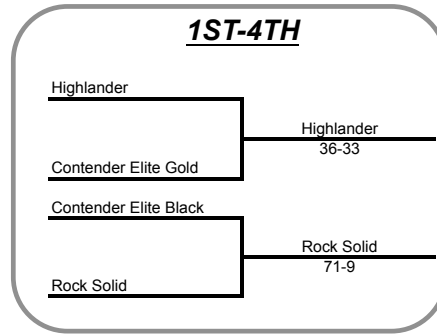

**POOL A PLACEMENTS**

**Round 1 Pool B**

Contender Elite Black		Contender Elite Black
	9:30 AM	
The Warehouse	Mat 3	53-21
Rock Solid		
	9:30 AM	Rock Solid
Central York	Mat 4	71-9

**Round 2 Pool B**

Contender Elite Black		Rock Solid
	10:45 AM	
Rock Solid	Mat 3	62-18
The Warehouse		
	10:45 AM	Central York
Central York	Mat 4	43-42

**Round 3 Pool B**

Contender Elite Black		Contender Elite Black
	12:00 PM	
Central York	Mat 3	46-25
The Warehouse		
	12:00 PM	Rock Solid
Rock Solid	Mat 4	86-3

**Teams/Records Pool B**

Contender Elite Black	Rock Solid
The Warehouse	Central York

<b>Rock Solid</b>	<b>Contender Elite Black</b>
FIRST PLACE	SECOND PLACE

<b>Central York</b>	<b>Warehouse</b>
THIRD PLACE	FOURTH PLACE

**POOL B PLACEMENTS**

**7/20/2014 - Keystone State Games Elem/MS Championships**