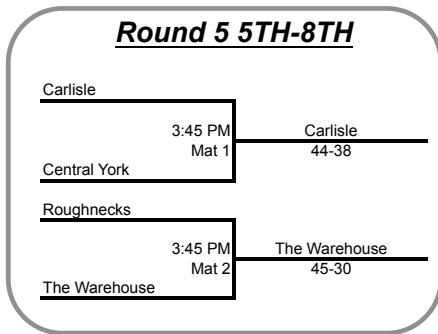

<b>Rock Solid</b>	<b>Contender Elite Black</b>
FIRST PLACE	SECOND PLACE

<b>Central York</b>	<b>Warehouse</b>
THIRD PLACE	FOURTH PLACE

**POOL B PLACEMENTS**

**7/20/2014 - Keystone State Games Elem/MS Championships**

**Teams/Records Pool A**

Highlander	Rock Solid
Contender Elite Black	Contender Elite Gold

<b>Contender Elite Gold (77 pts)</b>	<b>Highlander (66 pts)</b>
FIRST PLACE	SECOND PLACE

<b>Rock Solid (64 pts)</b>	<b>Contender Elite Black</b>
THIRD PLACE	FOURTH PLACE

**1ST-4TH PLACEMENTS**

Based on total match points in the 3 matches between Contender Elite Gold, Highlander and Rock Solid

**Teams/Records Pool B**

Carlisle	Central York
The Warehouse	Roughneck

<b>Carlisle</b>	<b>Central York</b>
FIFTH PLACE	SIXTH PLACE

<b>The Warehouse</b>	<b>Roughnecks</b>
SEVENTH PLACE	EIGHTH PLACE

**5TH-8TH PLACEMENTS**