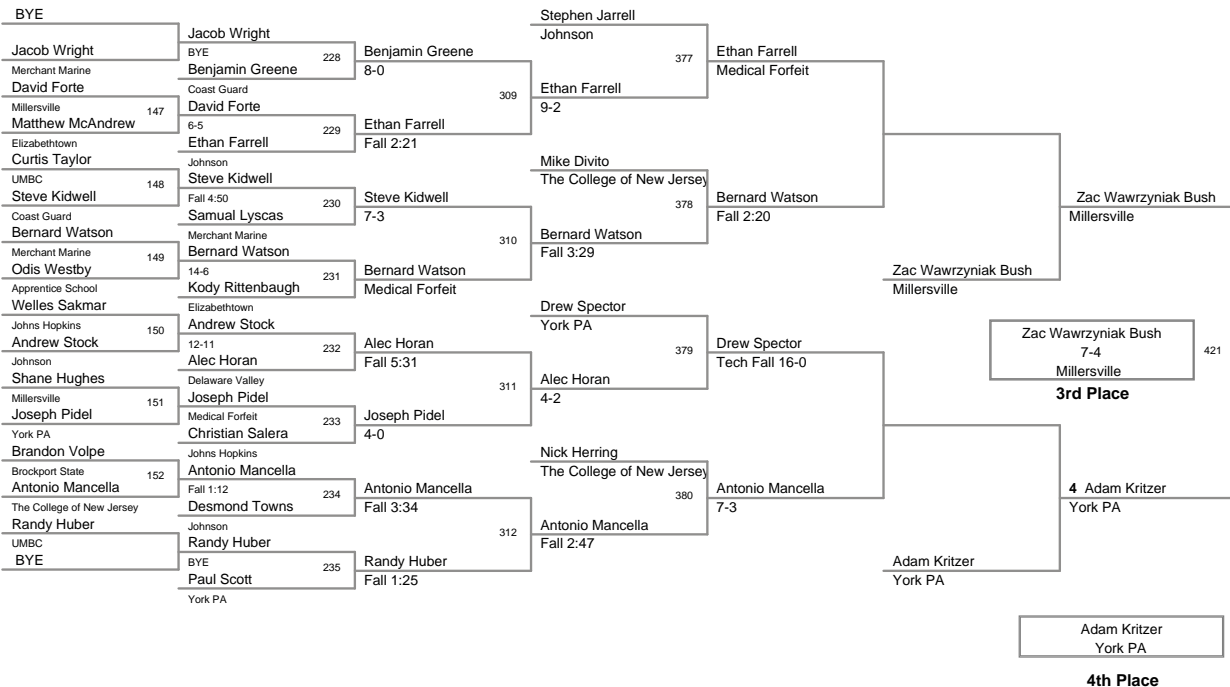

141 Lbs

2012 New Standard Corp
Invitational

149 Lbs

BYE

Vincent Pisani
York PA

4th Place

2012 New Standard Corp
Invitational

157 Lbs