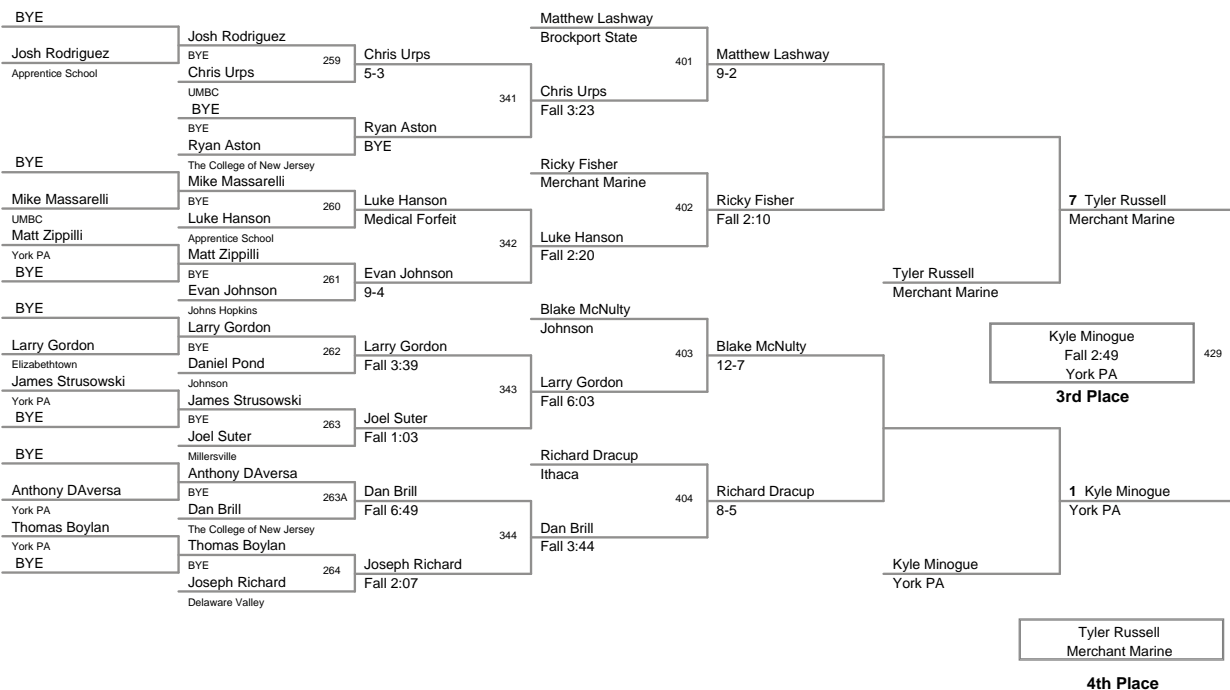

2012 New Standard Corp
Invitational

165 Lbs

2012 New Standard Corp
Invitational

174 Lbs

2012 New Standard Corp
Invitational

184 Lbs

2012 New Standard Corp
Invitational

197 Lbs