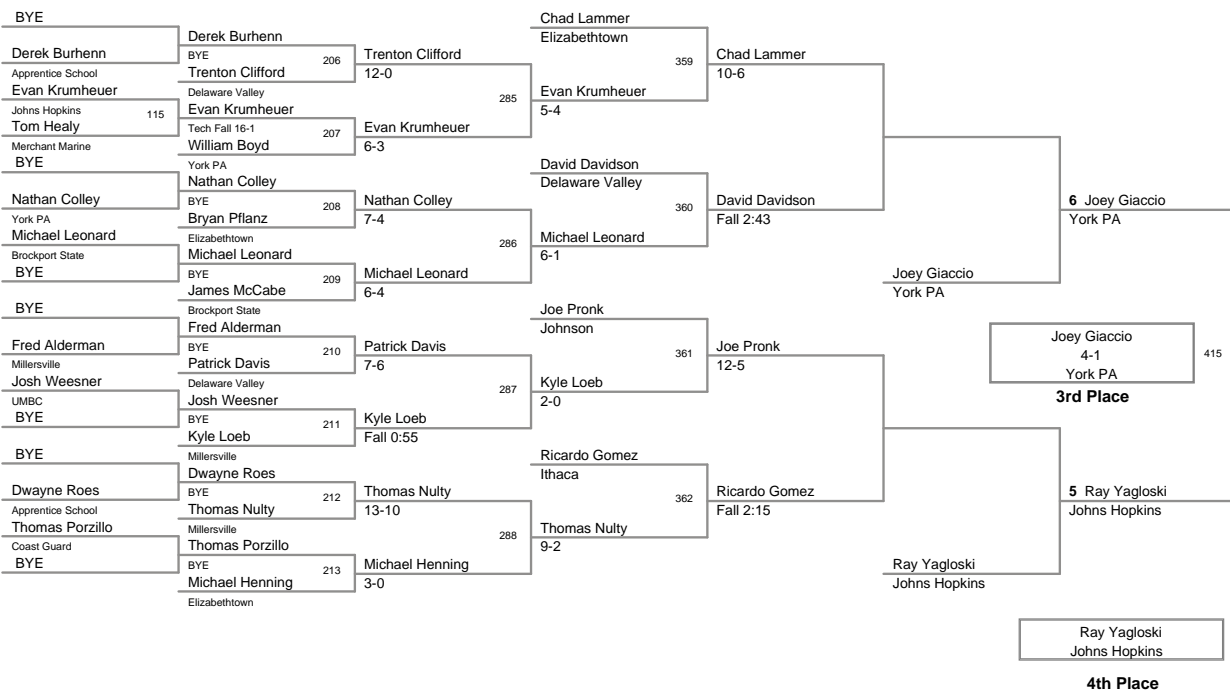

Most Outstanding Wrestler

Dan Herr - The College Of New Jersey

133 lbs

2012 New Standard Corp
Invitational

125 Lbs

2012 New Standard Corp
Invitational

133 Lbs

2012 New Standard Corp
Invitational