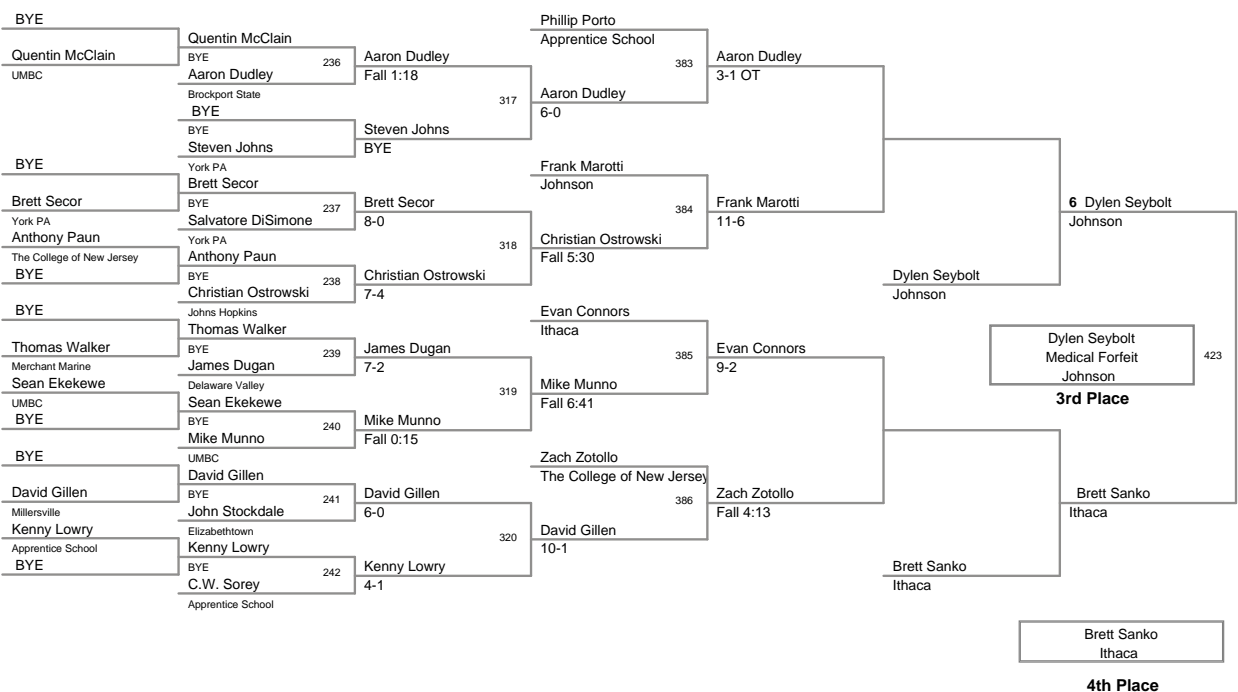

2012 New Standard Corp
Invitational

165 Lbs