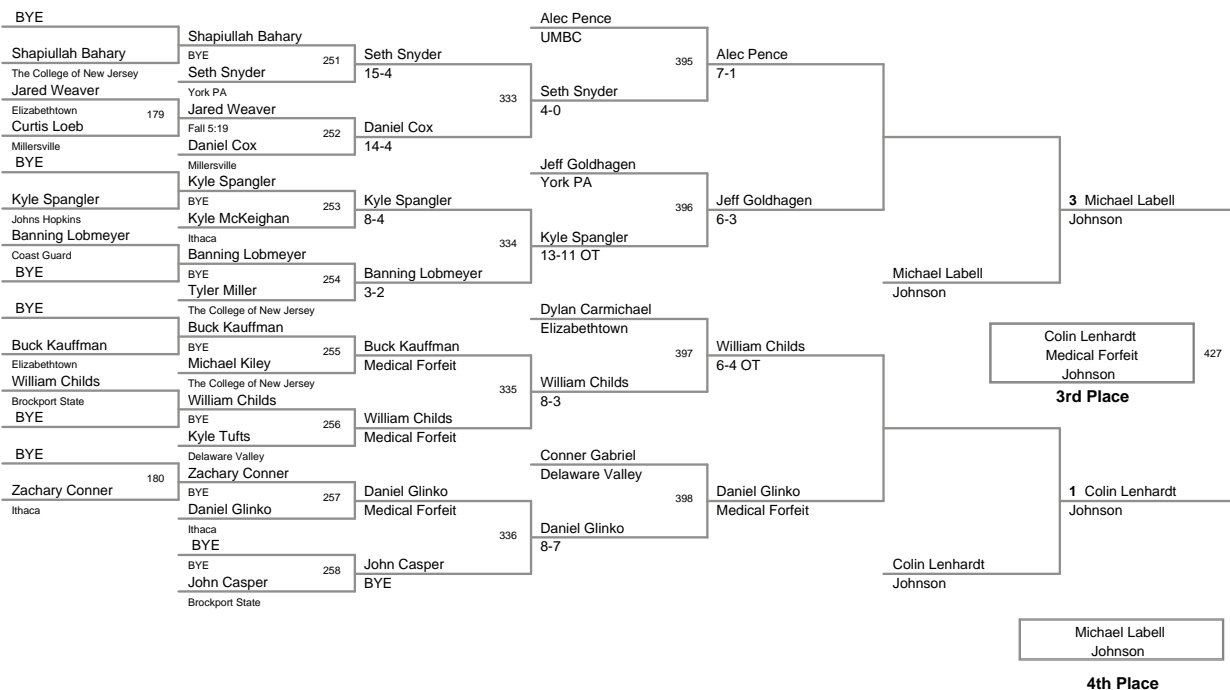

2012 New Standard Corp
Invitational

165 Lbs

2012 New Standard Corp
Invitational

174 Lbs

2012 New Standard Corp
Invitational

184 Lbs

2012 New Standard Corp
Invitational

197 Lbs