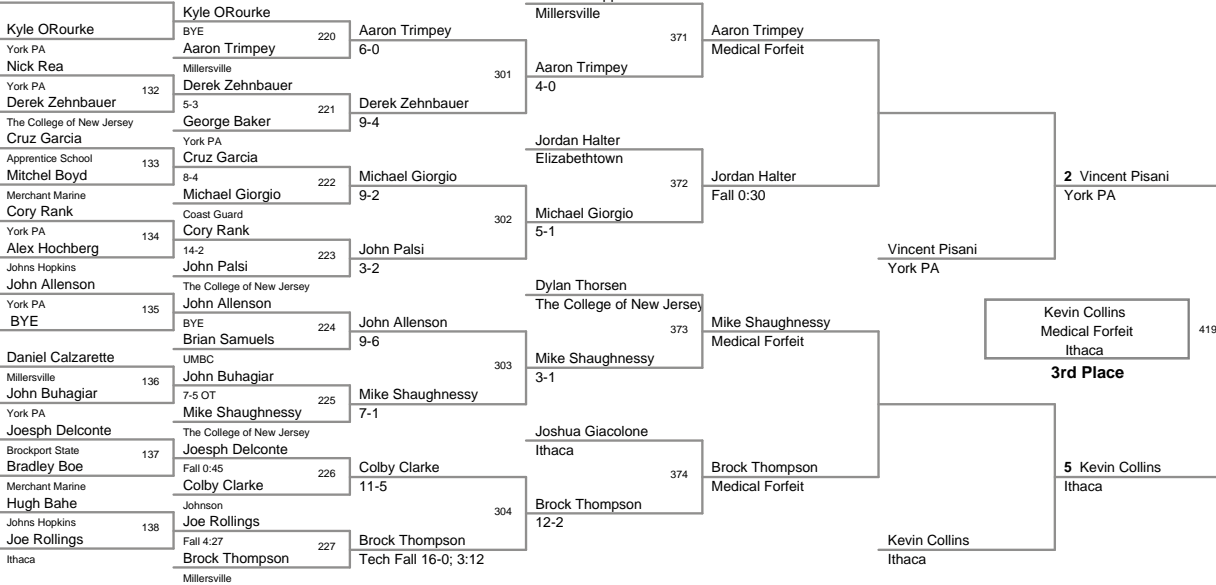

141 Lbs

2012 New Standard Corp
Invitational

149 Lbs

BYE

Vincent Pisani
York PA

4th Place

2012 New Standard Corp
Invitational

157 Lbs