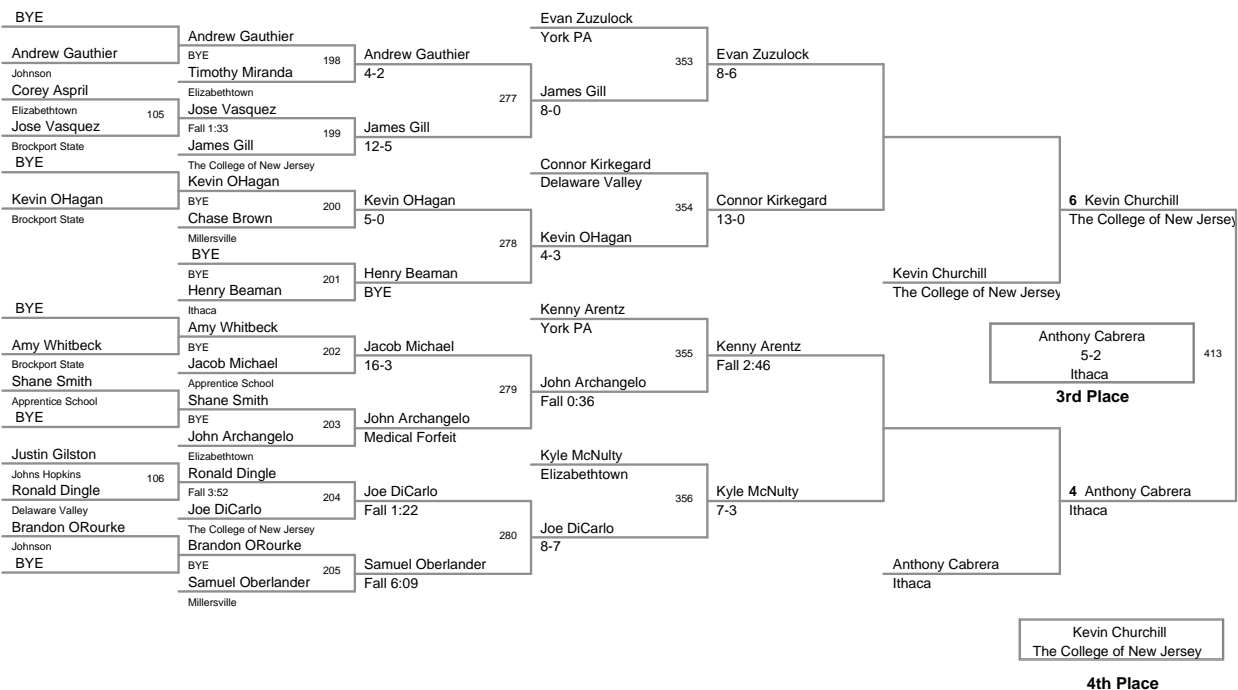

2012 New Standard Corp
Invitational

125 Lbs