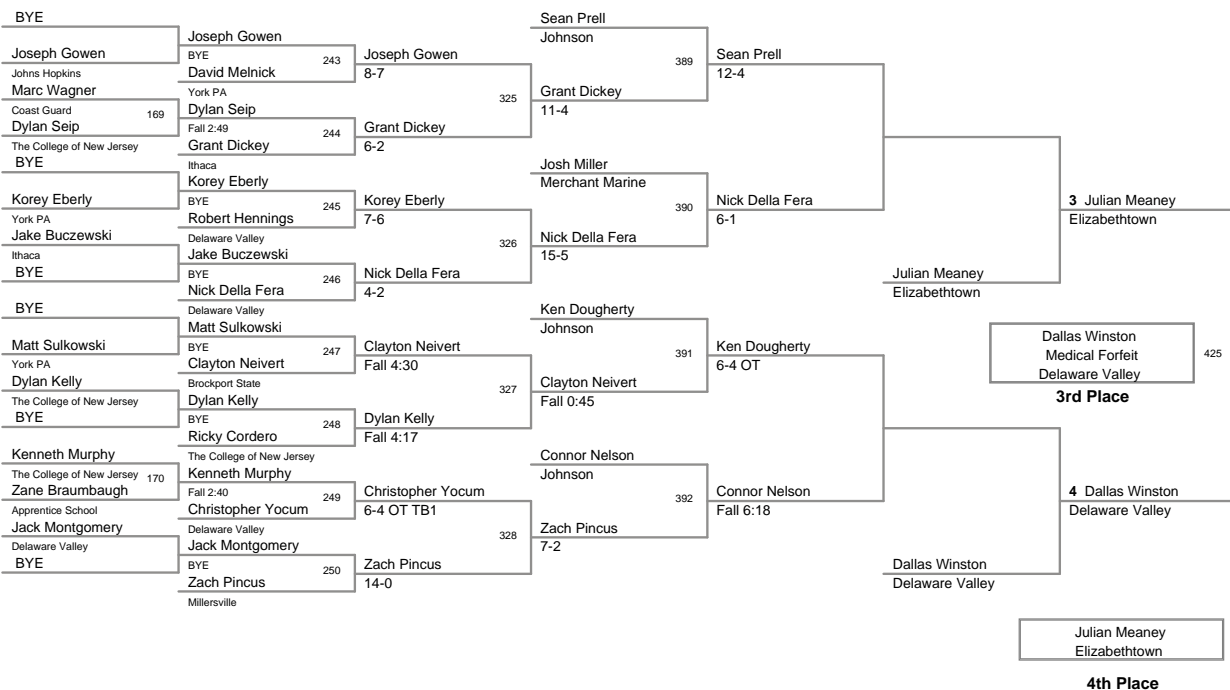

2012 New Standard Corp
Invitational

174 Lbs