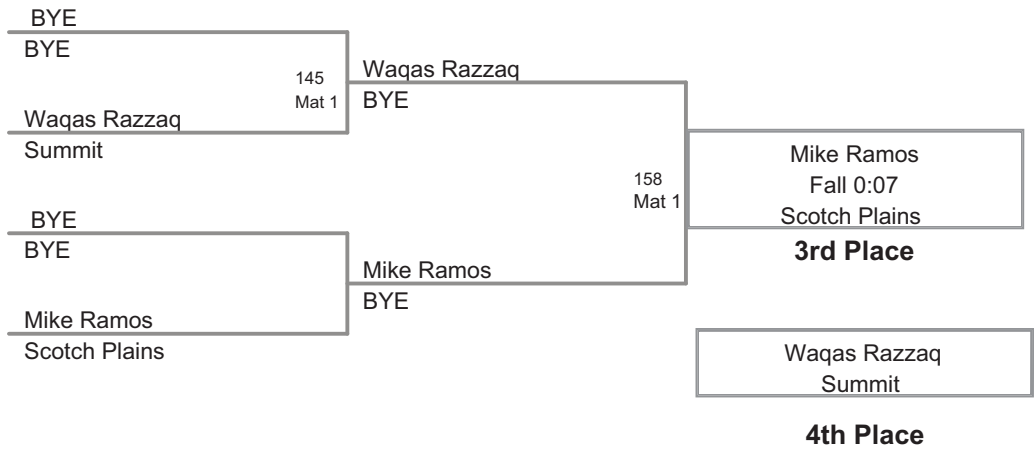

145 Lbs

2012 Union County Brawl
Middle School (on Mat 1)

152 Lbs

2012 Union County Brawl
Middle School (on Mat 1)

160 Lbs

4 Participant Round Robin

2012 Union County Brawl
Middle School (on Mat 1)

HWT1 Lbs

Damion Abrams Summit	102 Mat 1	Damion Abrams
Rj Haag Kenilworth		Fall 0:48

1st Round

Michael Mahecha Summit	103 Mat 1	Steve Springer
Steve Springer Roselle Park		Fall 1:38

Damion Abrams Summit	117 Mat 1	Damion Abrams
Michael Mahecha Summit		Fall 2:29