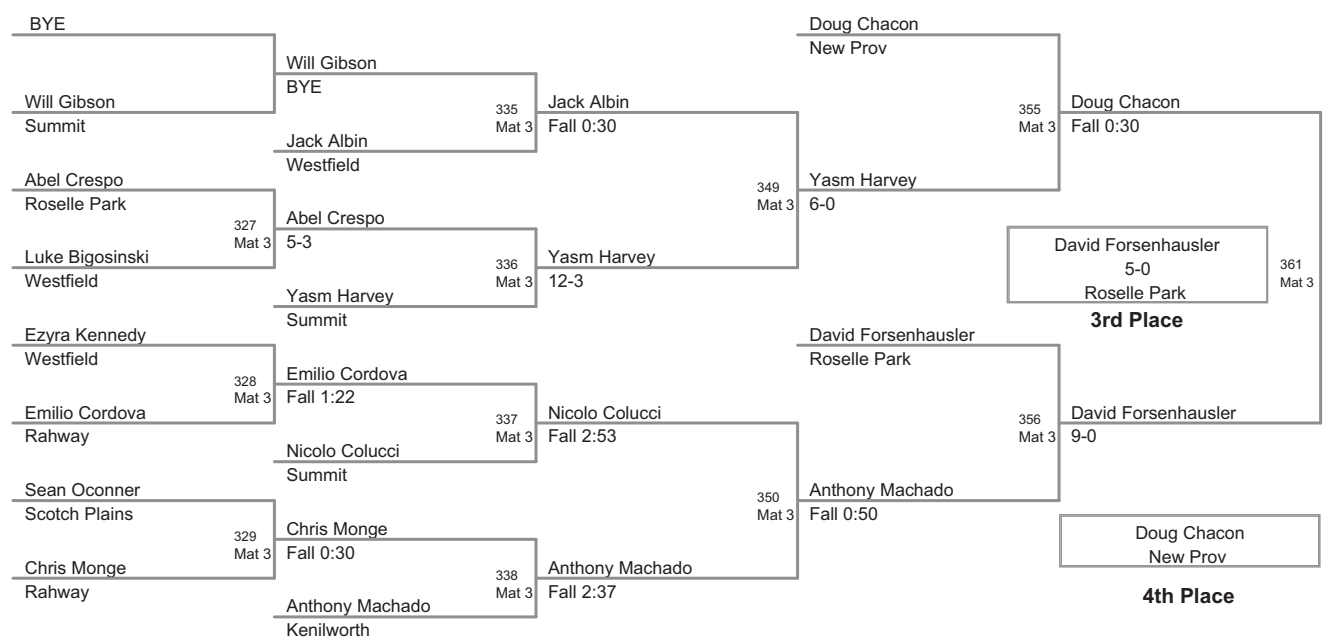

2012 Union County Brawl
Middle School (on Mat 3)

135 Lbs