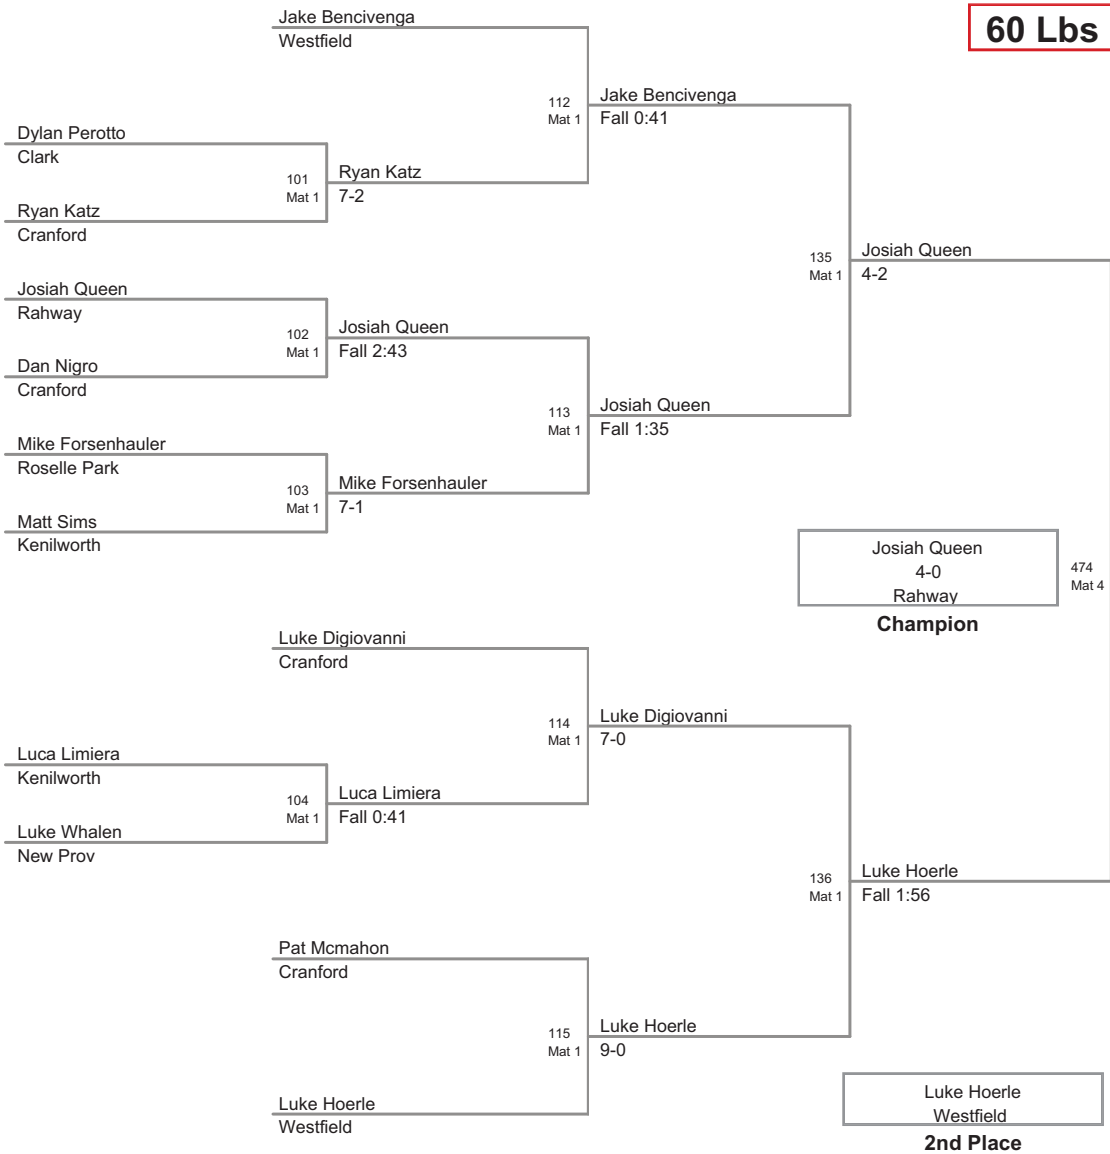

2012 Union County Brawl
Elementary (on Mat 1)

60 Lbs