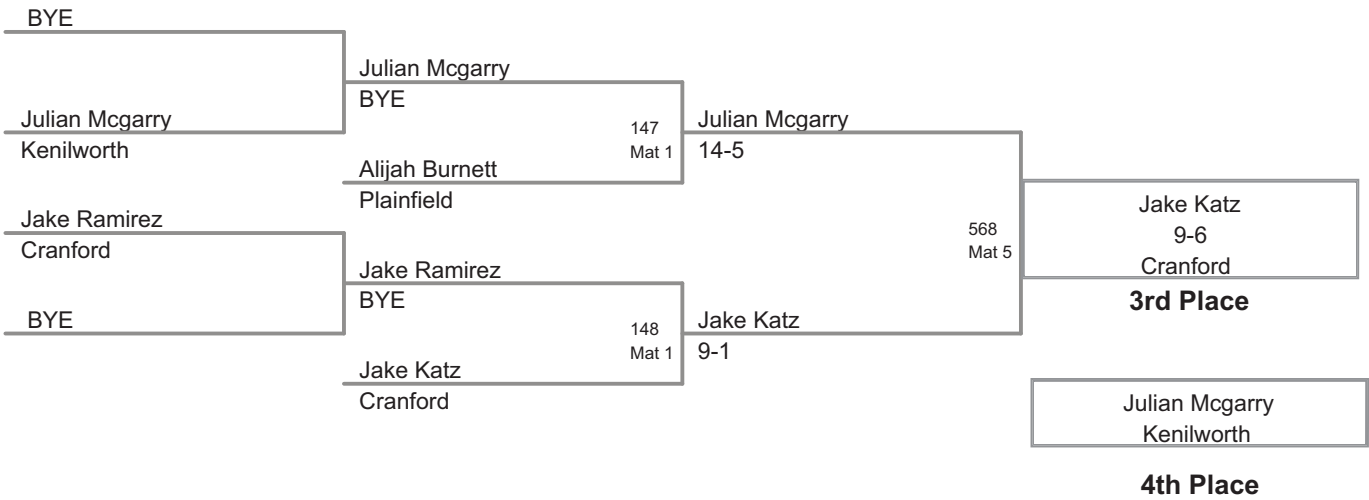

2012 Union County Brawl
Elementary (on Mat 1)

47 Lbs