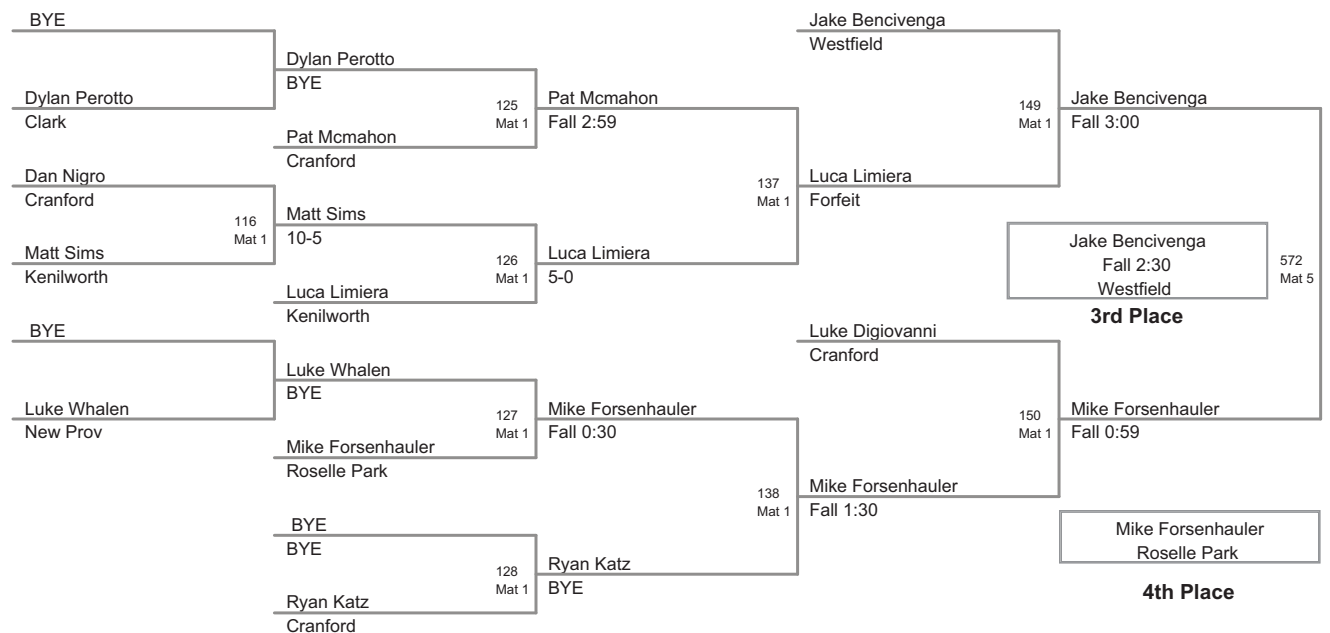

2012 Union County Brawl
Elementary (on Mat 1)

60 Lbs