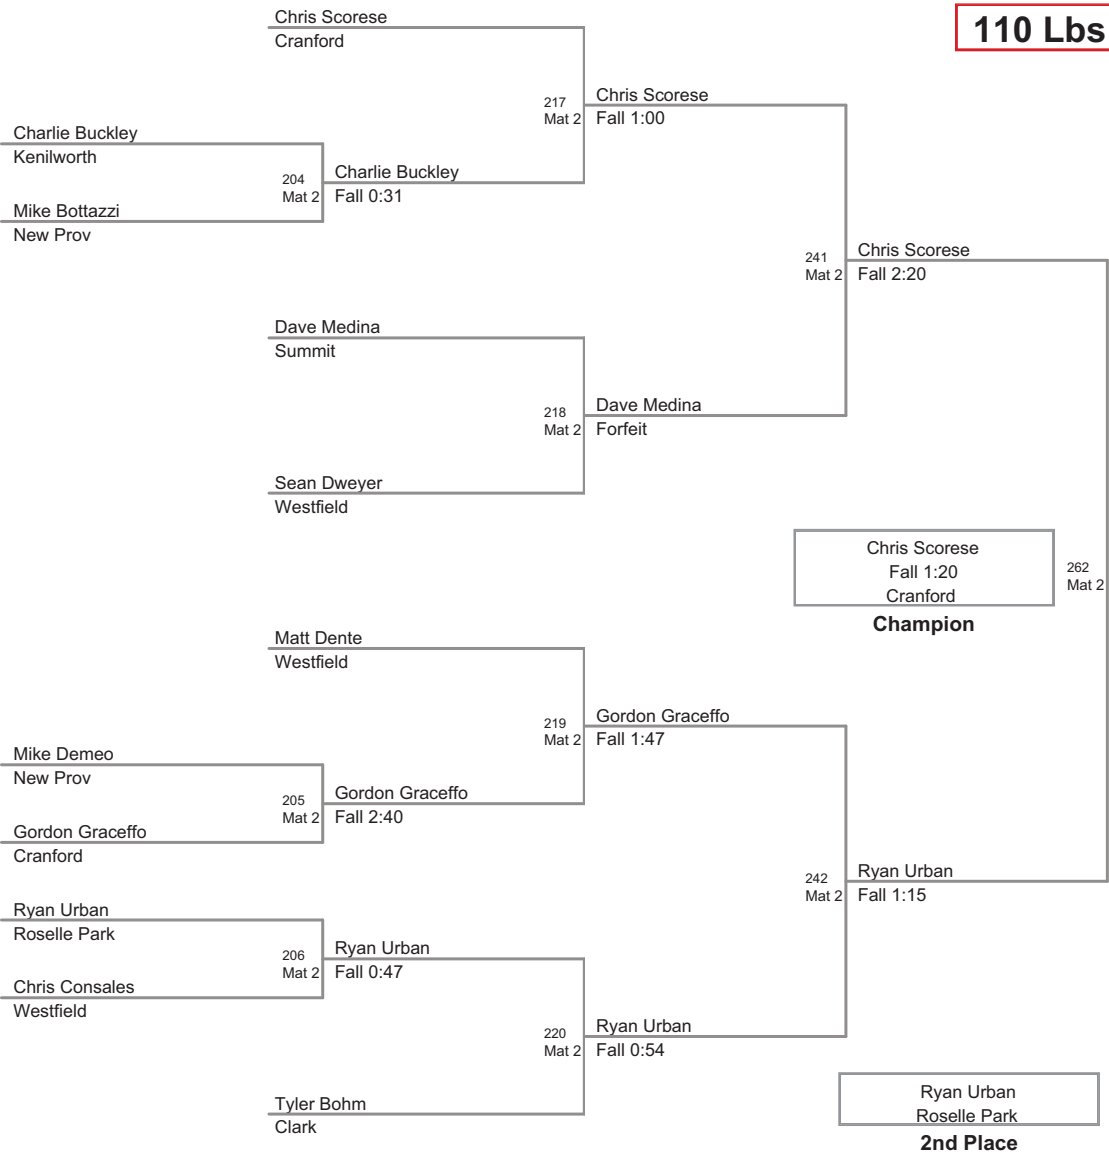

2012 Union County Brawl
Middle School (on Mat 2)

110 Lbs