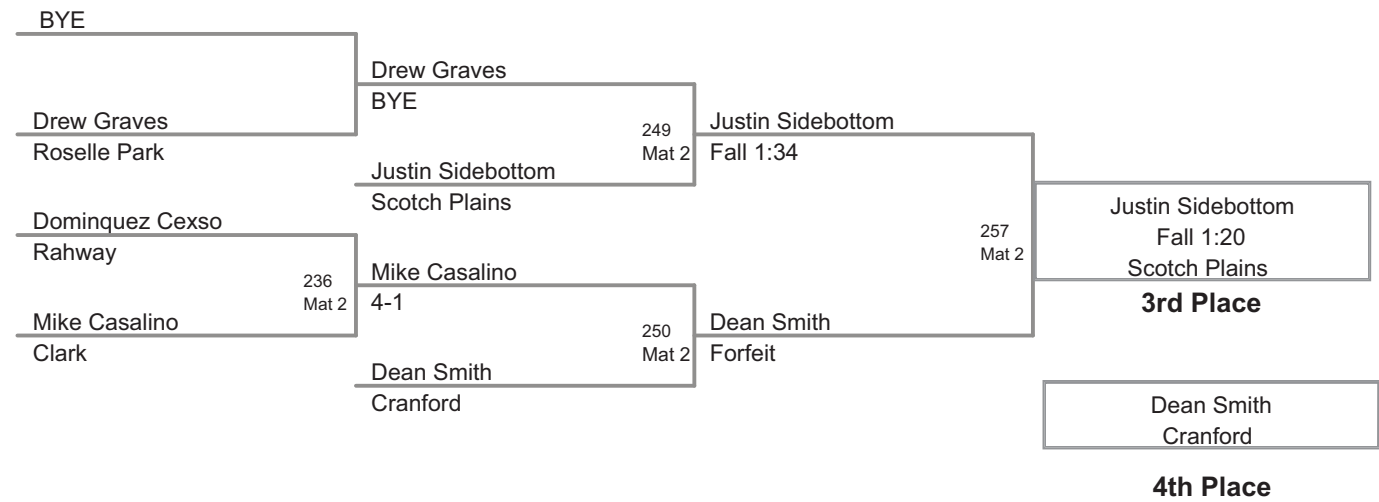

2012 Union County Brawl
Middle School (on Mat 2)

70 Lbs