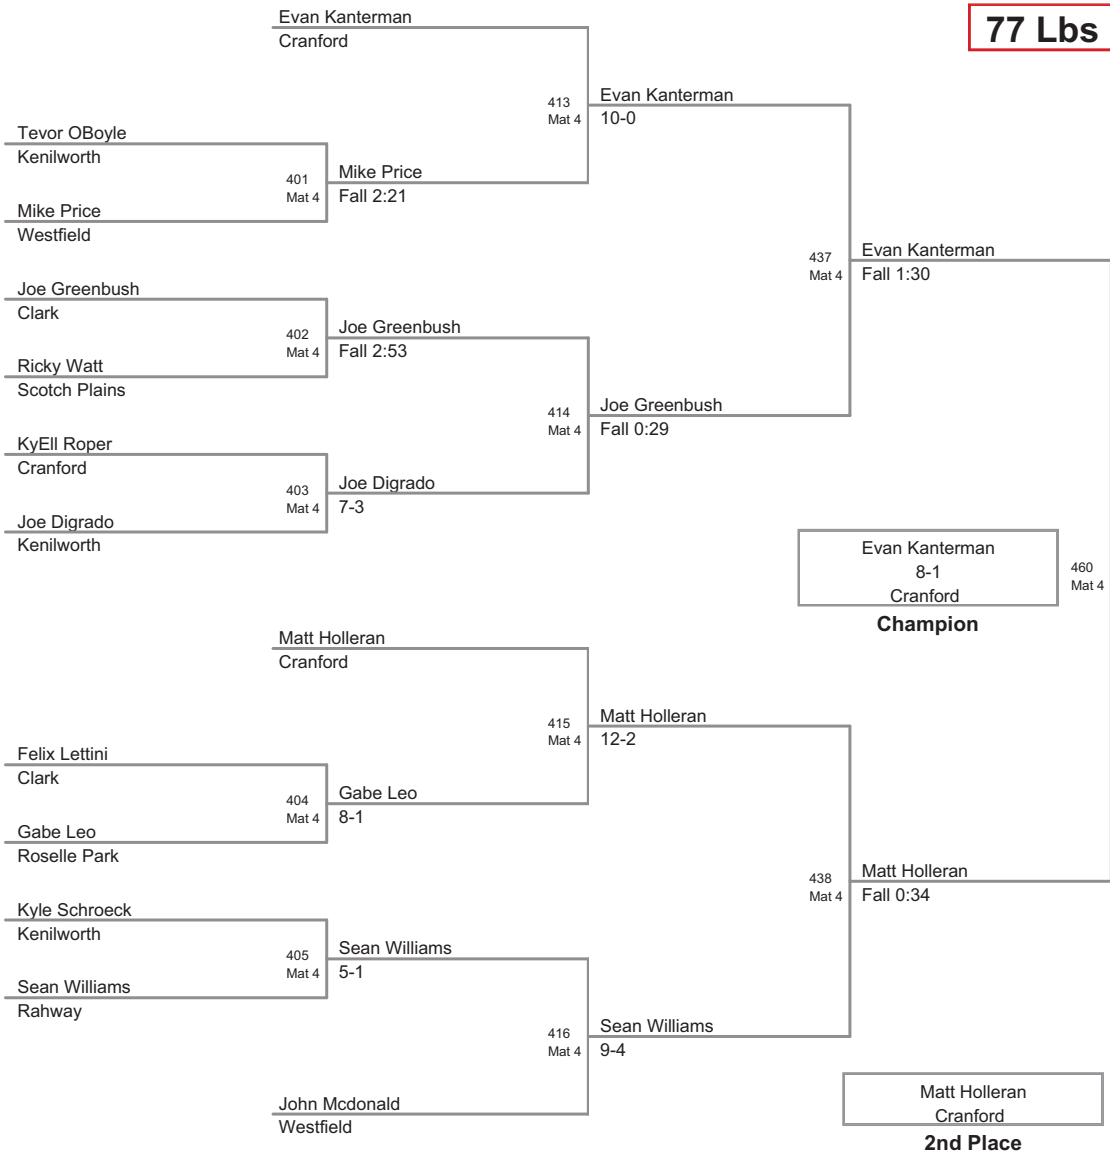

2012 Union County Brawl
Elementary (on Mat 4)

77 Lbs