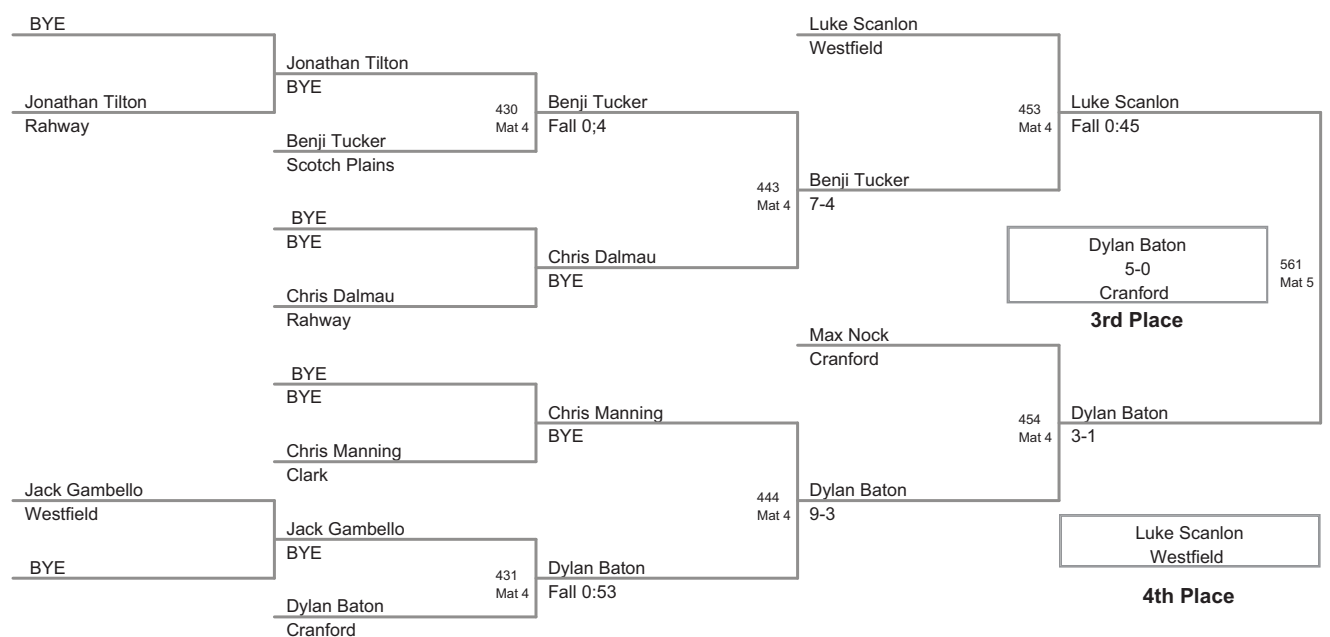

2012 Union County Brawl
Elementary (on Mat 4)

80 Lbs