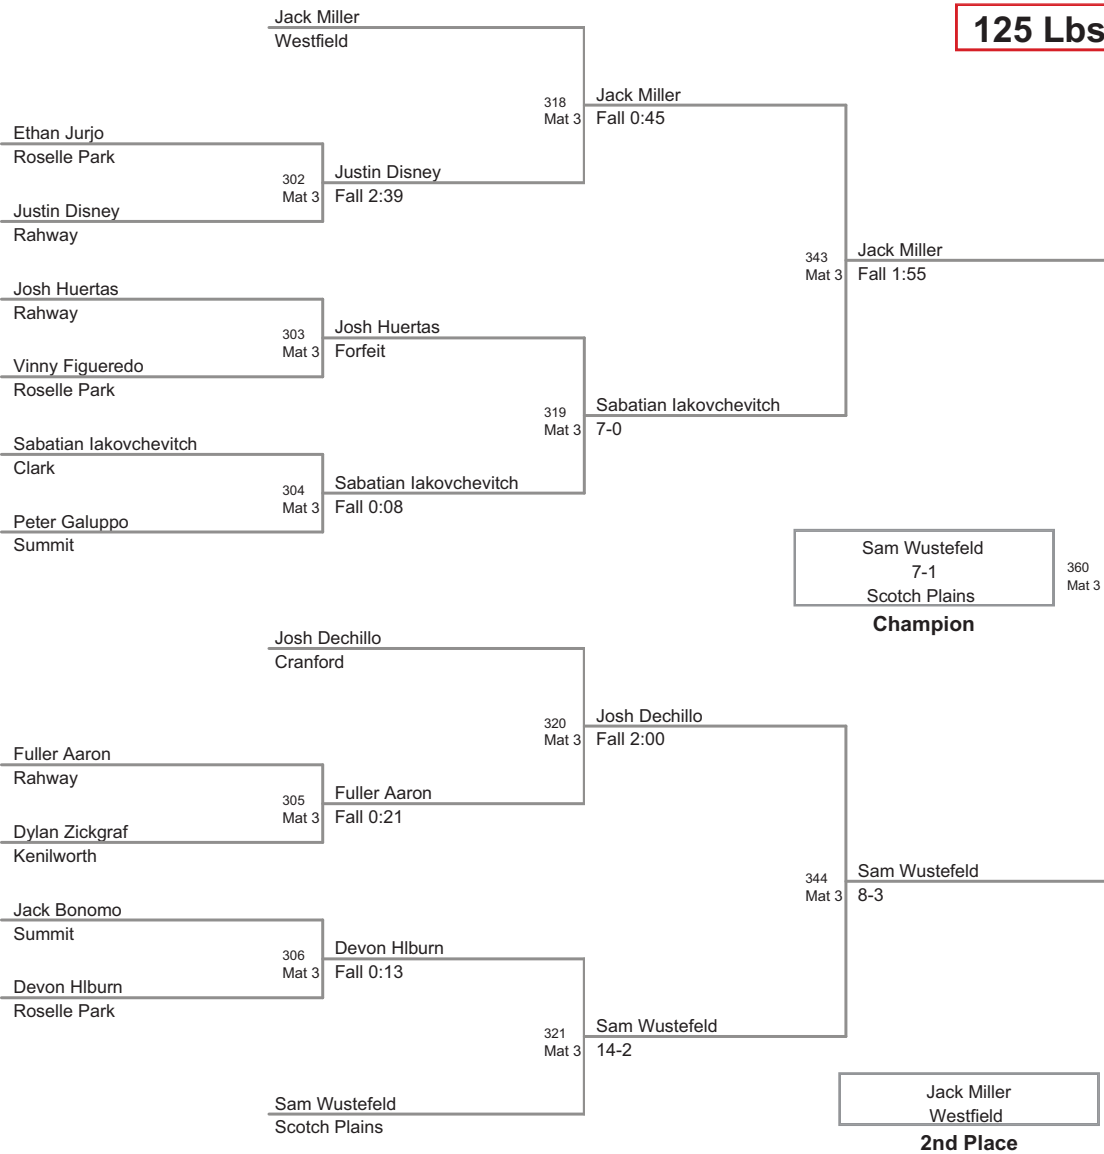

2012 Union County Brawl
Middle School (on Mat 3)

125 Lbs