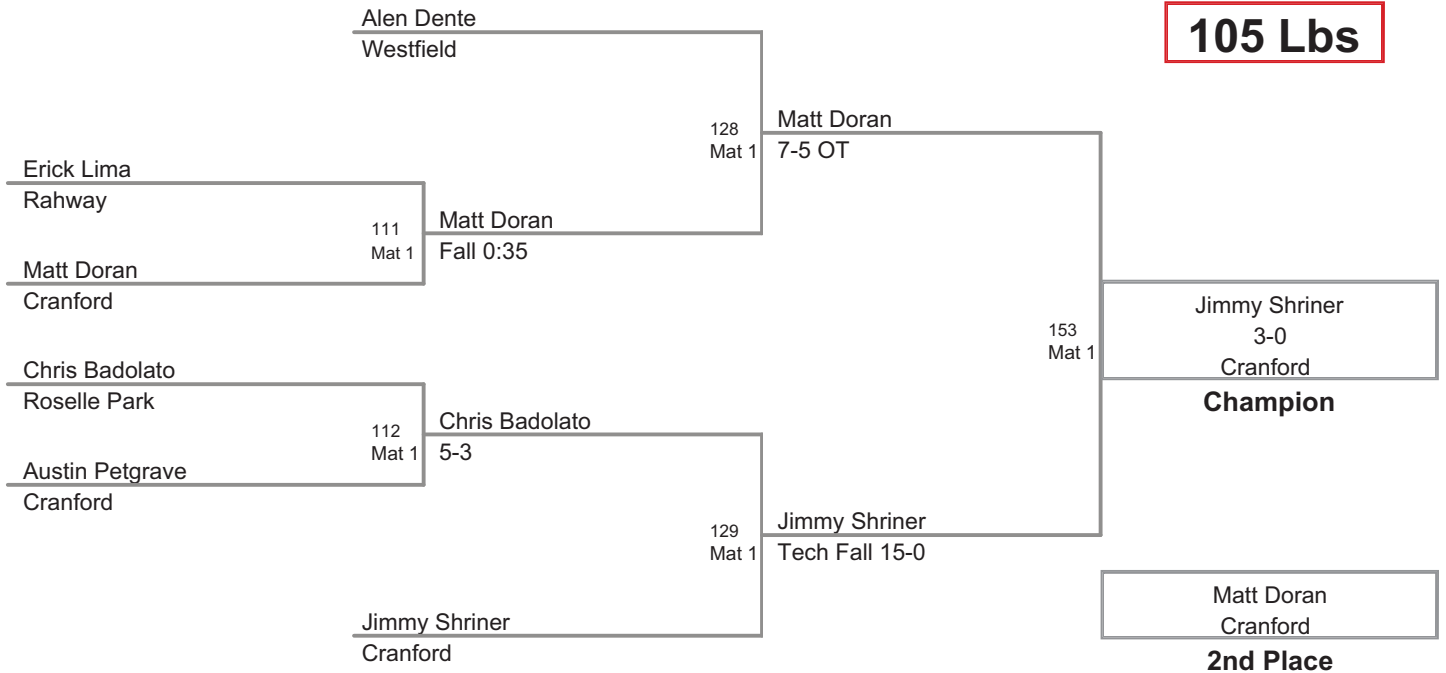

90 Lbs

2012 Union County Brawl
Middle School (on Mat 2)

95 Lbs

2012 Union County Brawl
Middle School (on Mat 3)

100 Lbs

2012 Union County Brawl
Middle School (on Mat 1)

105 Lbs

2012 Union County Brawl
Middle School (on Mat 2)