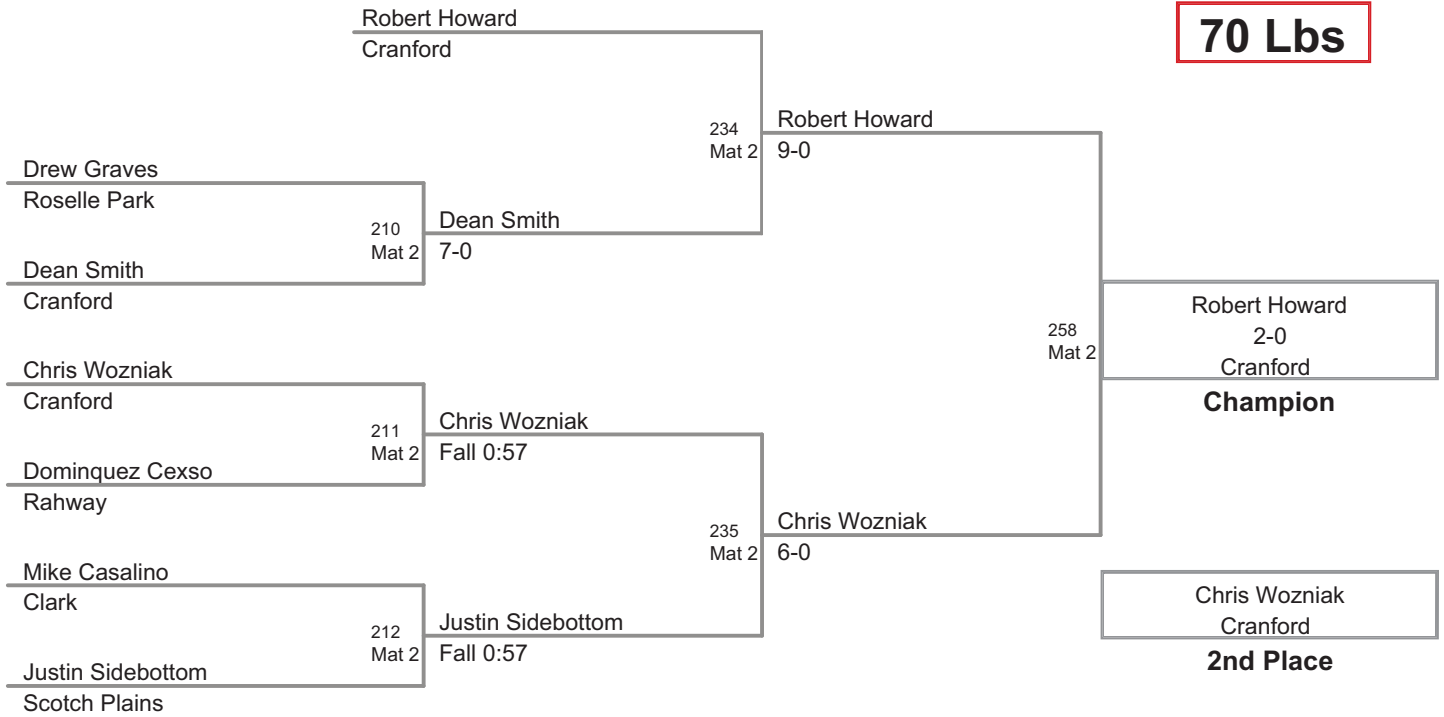

2012 Union County Brawl
Middle School (on Mat 2)

70 Lbs