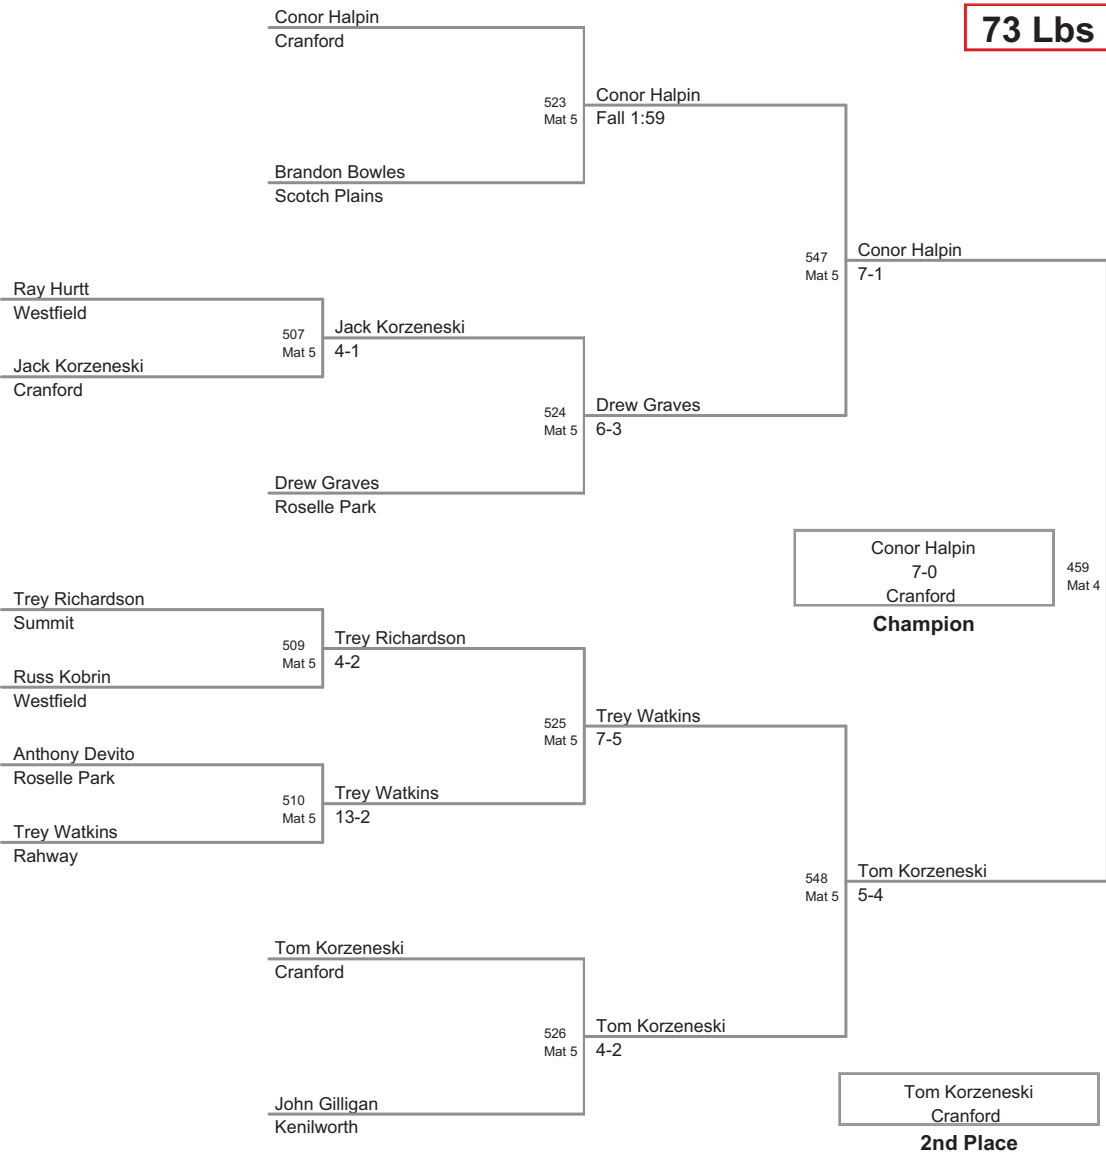

2012 Union County Brawl
Elementary (on Mat 5)

73 Lbs