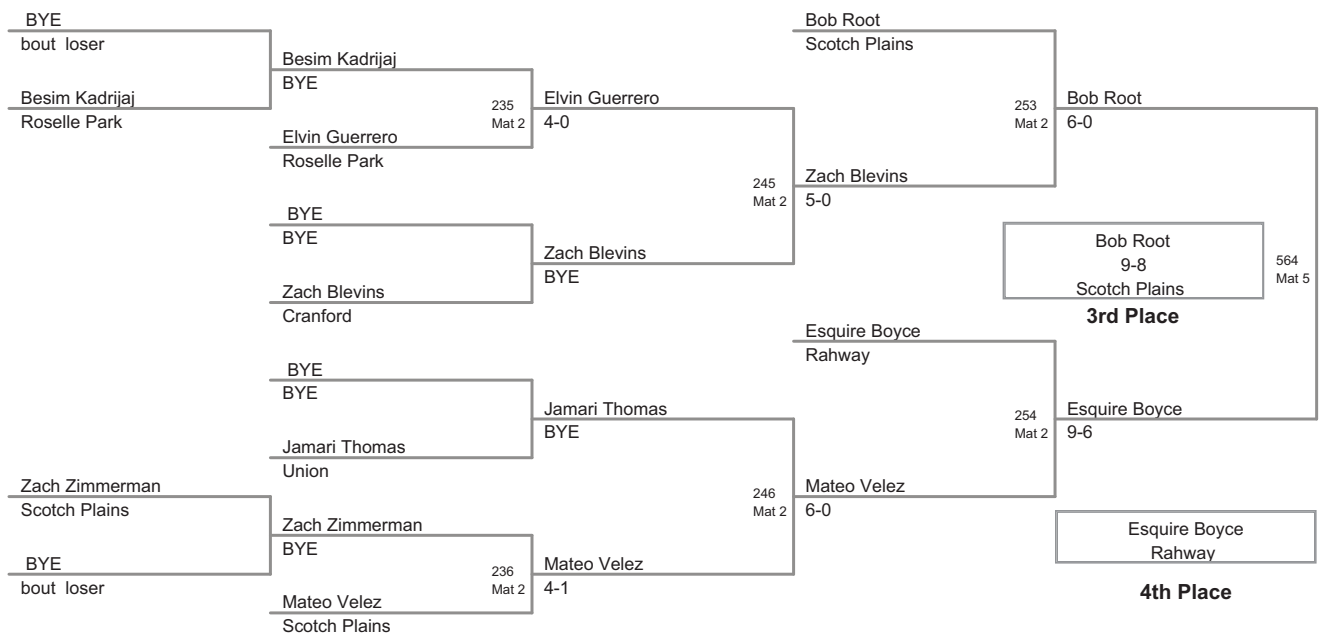

85 Lbs

2012 Union County Brawl
Elementary (on Mat 1)

90 Lbs

2012 Union County Brawl
Elementary

95 Lbs

2012 Union County Brawl
Elementary

102 Lbs

2012 Union County Brawl
Elementary (on Mat 2)