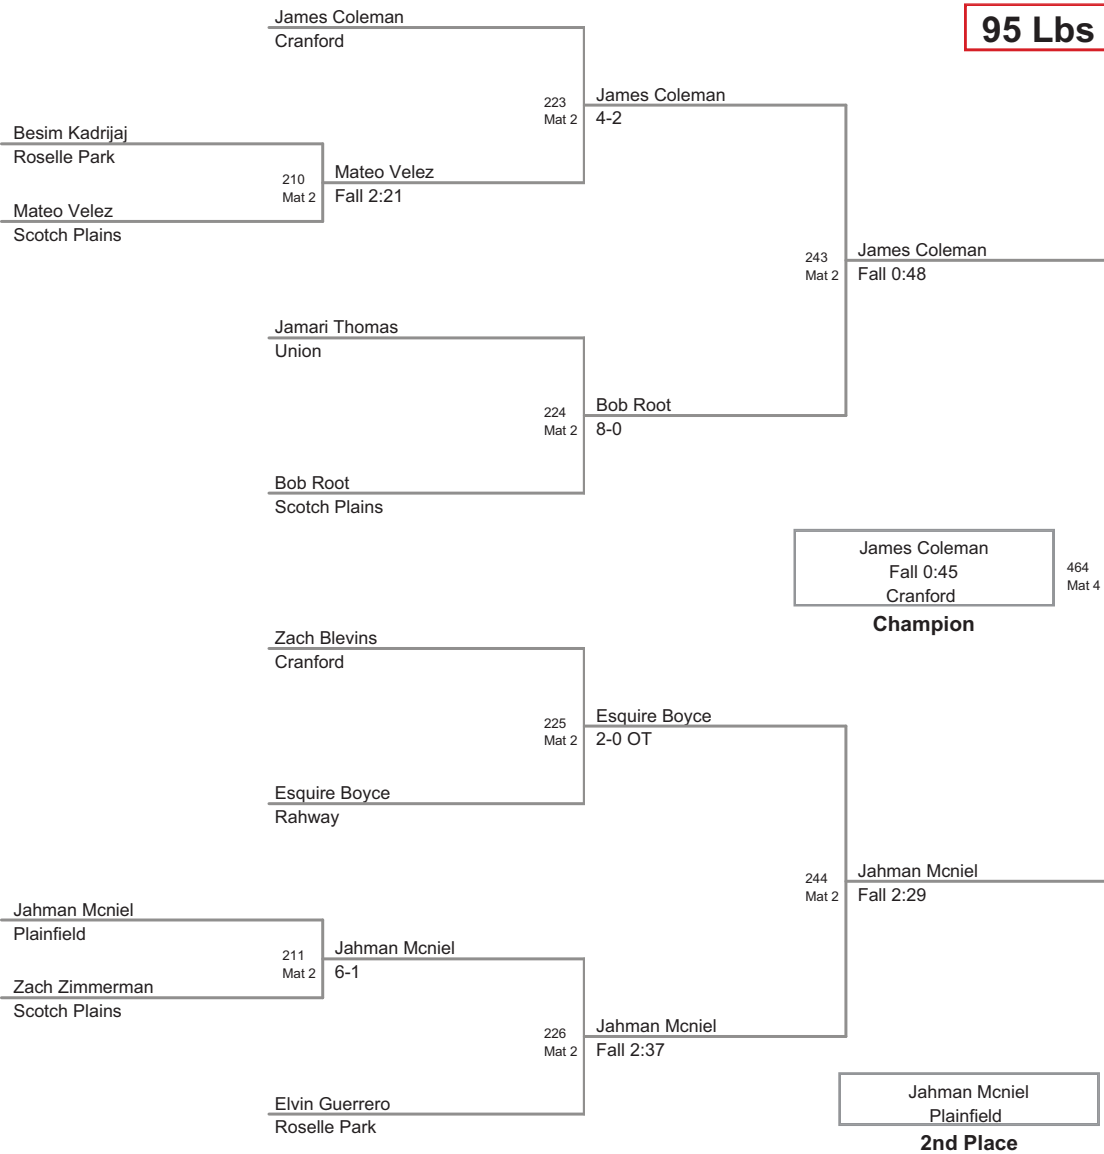

2012 Union County Brawl
Elementary

95 Lbs