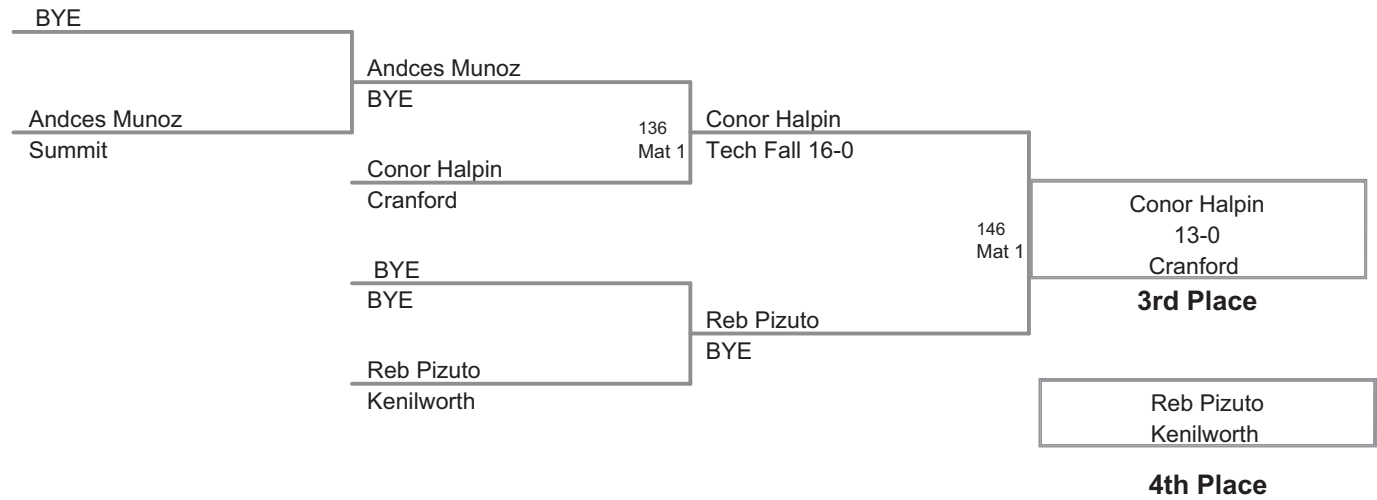

Most Outstanding Wrestler

Thomas DiGiovanni - Cranford 100 lbs

2012 Union County Brawl
Middle School (on Mat 2)

70 Lbs

2012 Union County Brawl
Middle School (on Mat 1)

75 Lbs

2012 Union County Brawl
Middle School (on Mat 1)