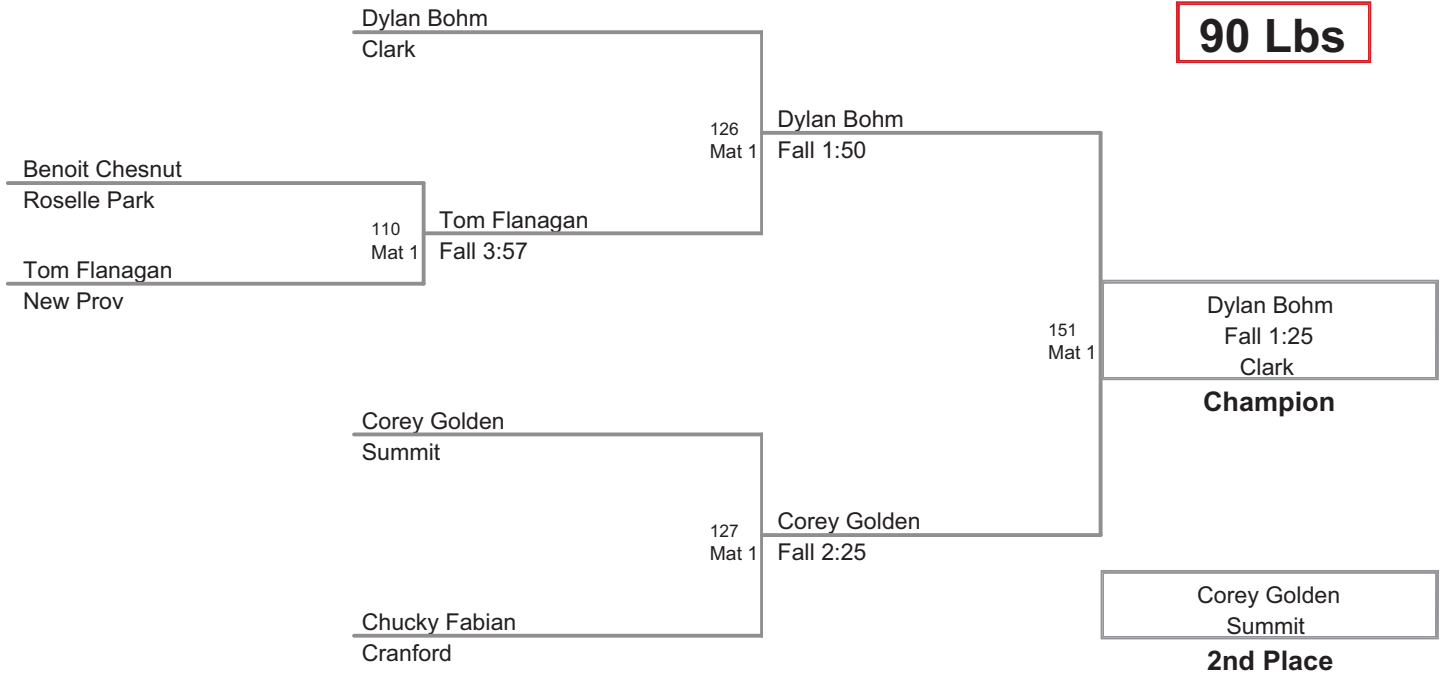

2012 Union County Brawl
Middle School (on Mat 1)

90 Lbs