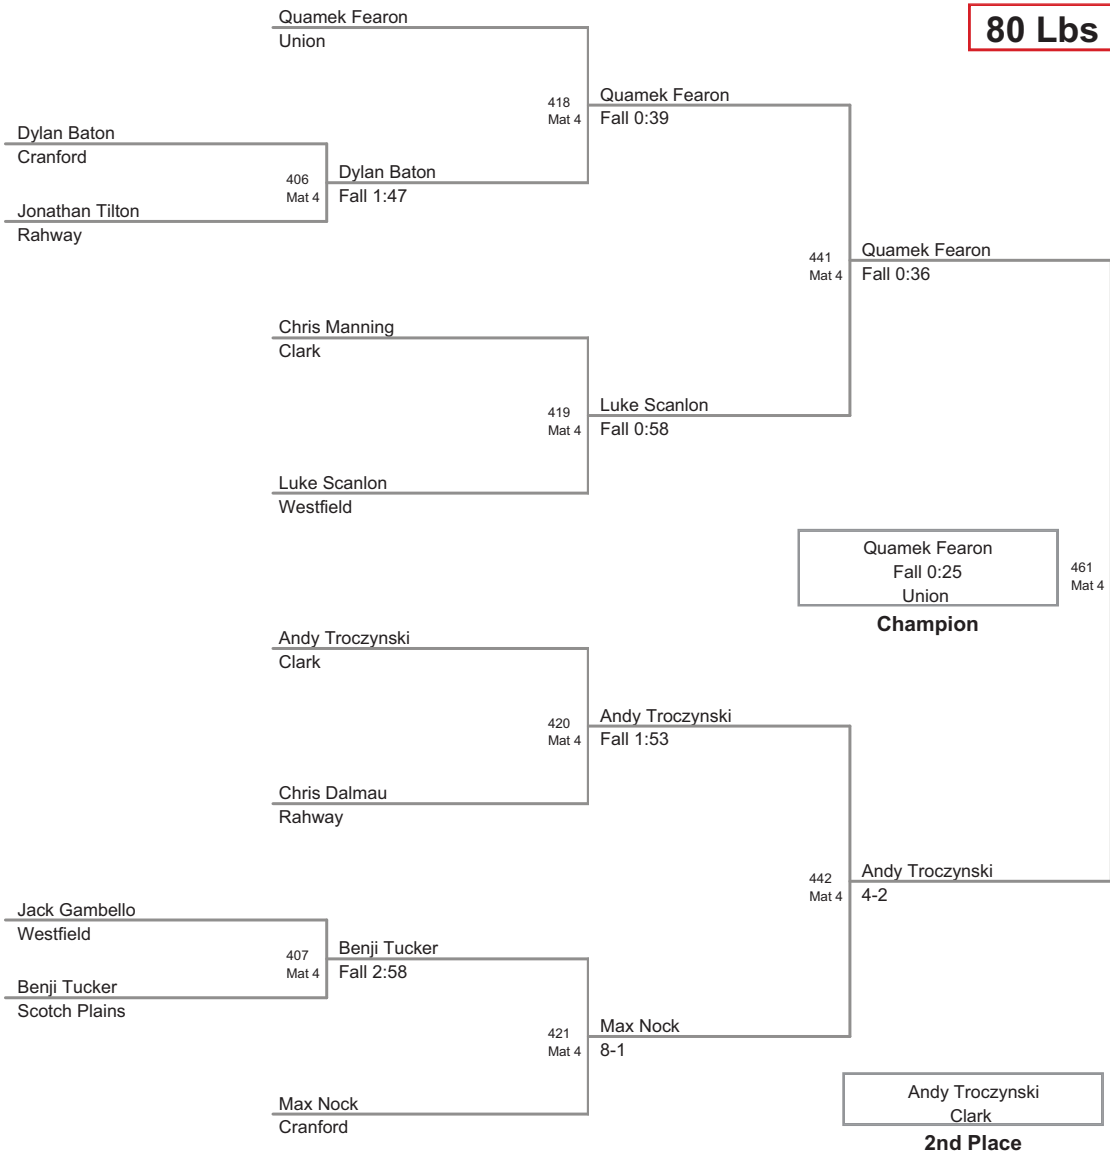

2012 Union County Brawl
Elementary (on Mat 4)

80 Lbs