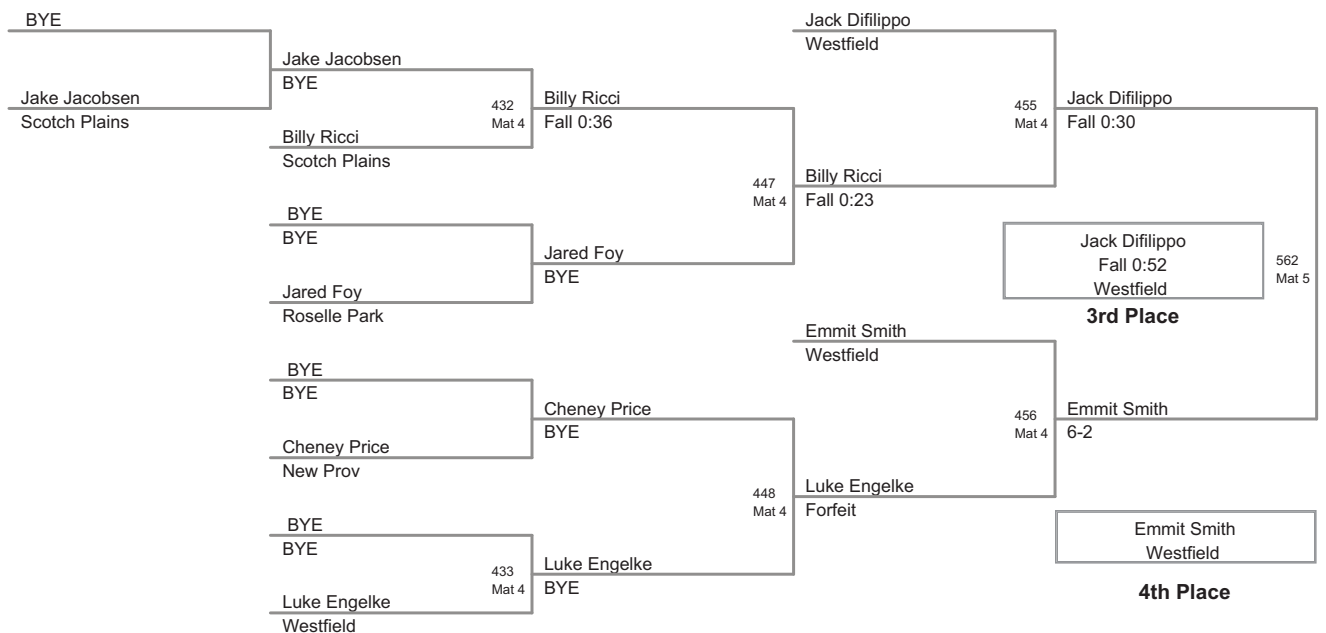

2012 Union County Brawl
Elementary (on Mat 4)

85 Lbs