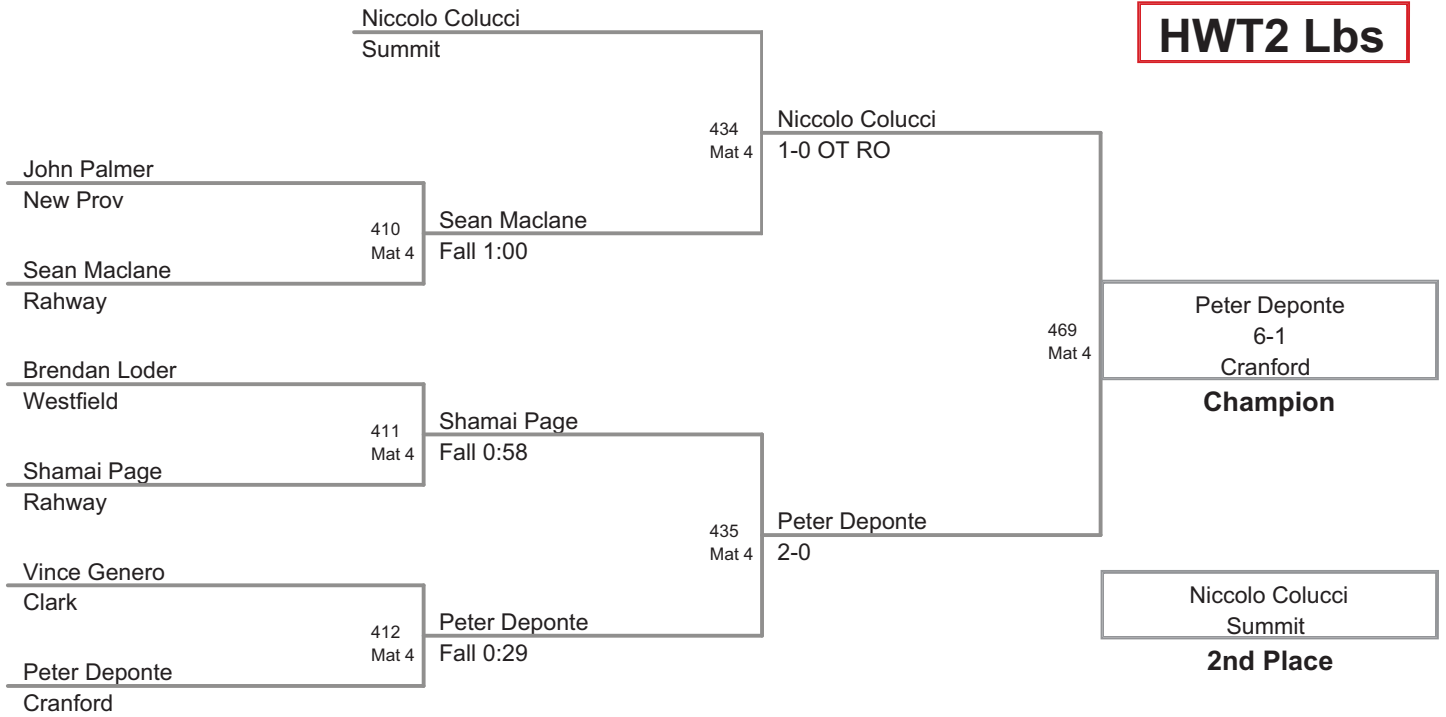

2nd Place

Sean Merkel
Cranford

3rd Place

Justin McClean
Cranford

4th Place

2012 Union County Brawl
Elementary (on Mat 4)

HWT2 Lbs

Plc	Points	Team	CH	CO
1	206	Cranford	-	-
2	132	Summit	-	-
3	131	Roselle Park	-	-
4	126	Kenilworth	-	-
5	104.5	New Prov	-	-
6	71	Westfield	-	-
7	66	Clark	-	-
8	59	Scotch Plains	-	-
9	34	Rahway	-	-
9	34	Union	-	-
11	0	Plainfield	-	-