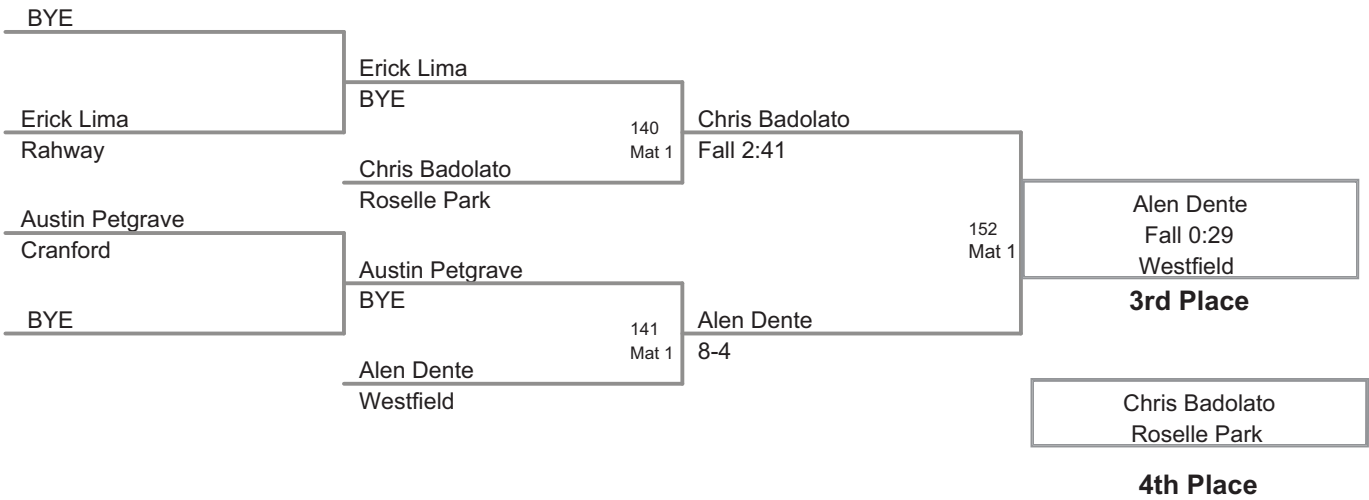

90 Lbs

2012 Union County Brawl
Middle School (on Mat 2)

95 Lbs

2012 Union County Brawl
Middle School (on Mat 3)

100 Lbs

2012 Union County Brawl
Middle School (on Mat 1)

105 Lbs

2012 Union County Brawl
Middle School (on Mat 2)