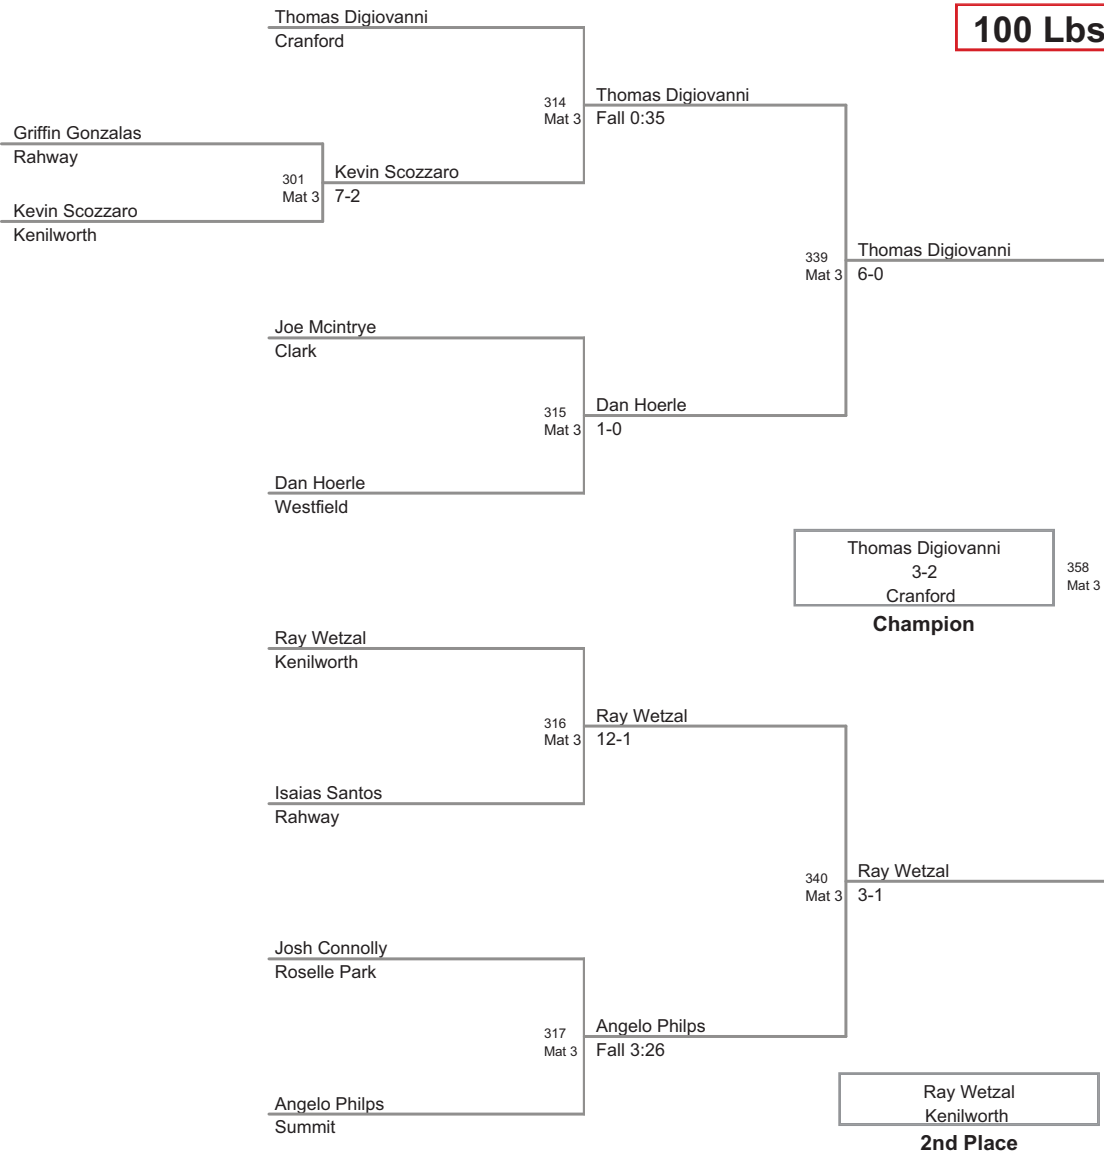

90 Lbs

2012 Union County Brawl
Middle School (on Mat 2)

95 Lbs

2012 Union County Brawl
Middle School (on Mat 3)

100 Lbs

2012 Union County Brawl
Middle School (on Mat 1)

105 Lbs

2012 Union County Brawl
Middle School (on Mat 2)