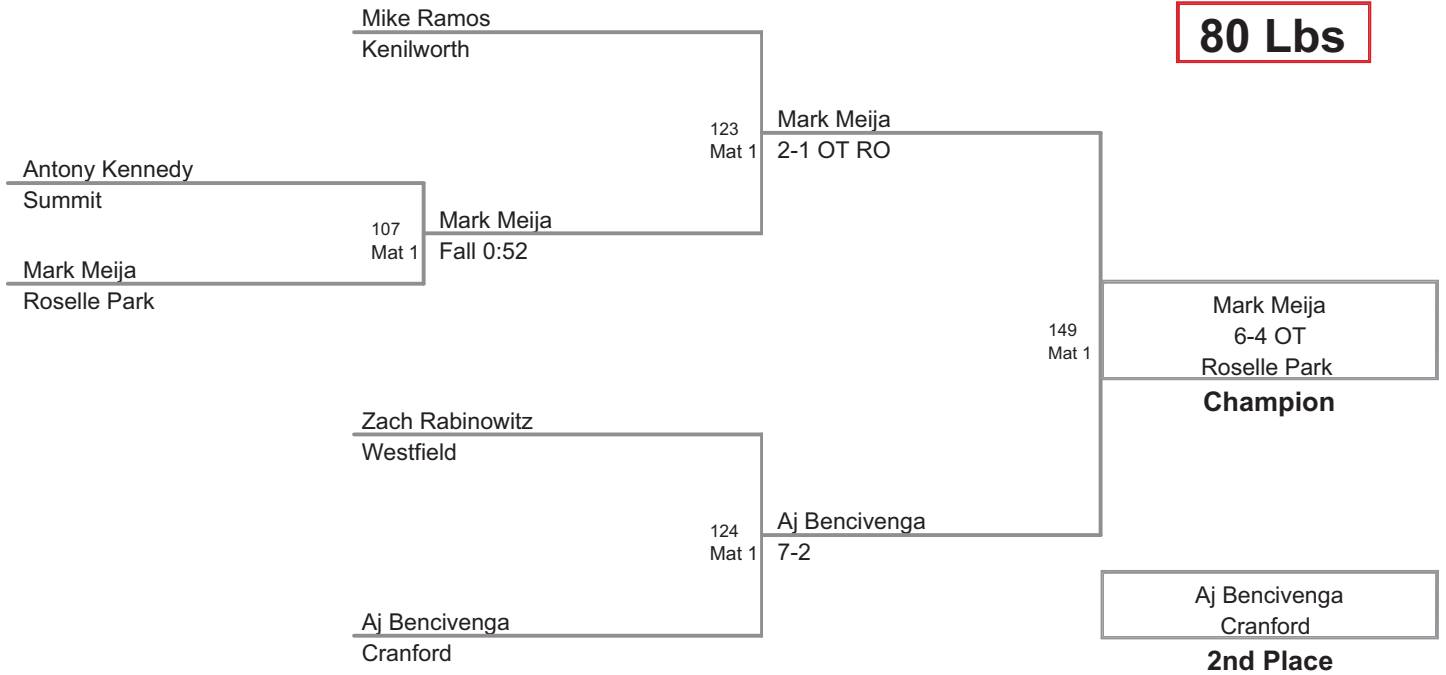

2012 Union County Brawl
Middle School (on Mat 1)

80 Lbs