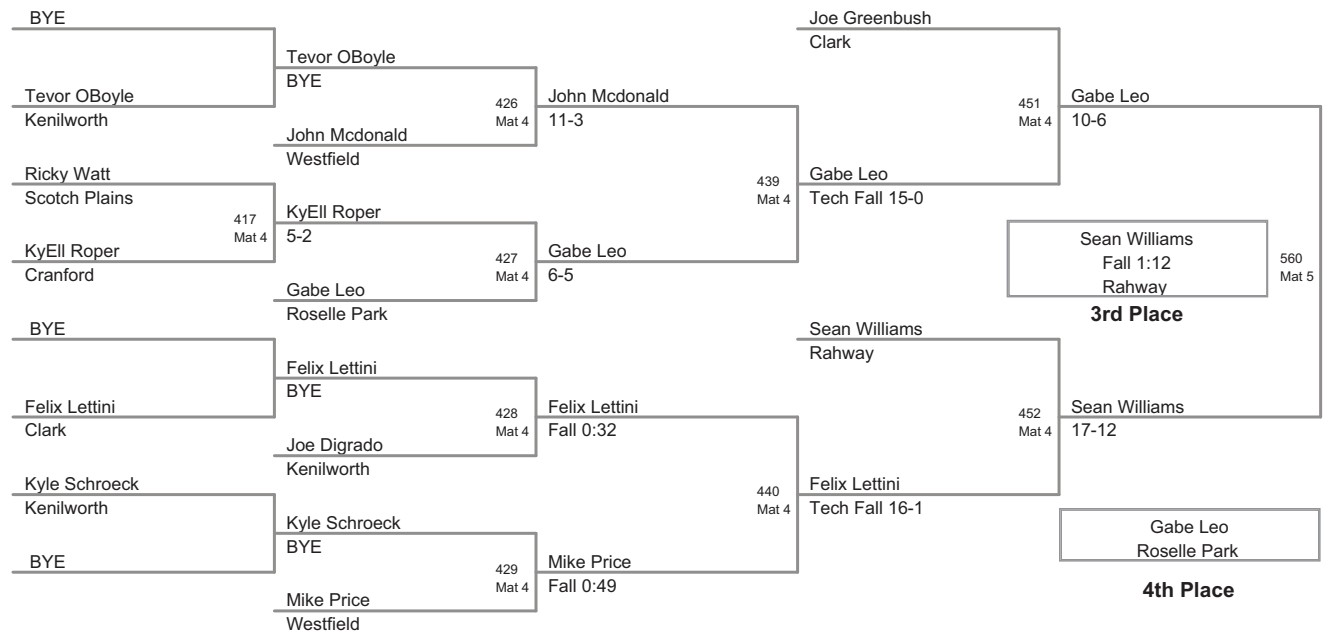

2012 Union County Brawl
Elementary (on Mat 4)

77 Lbs