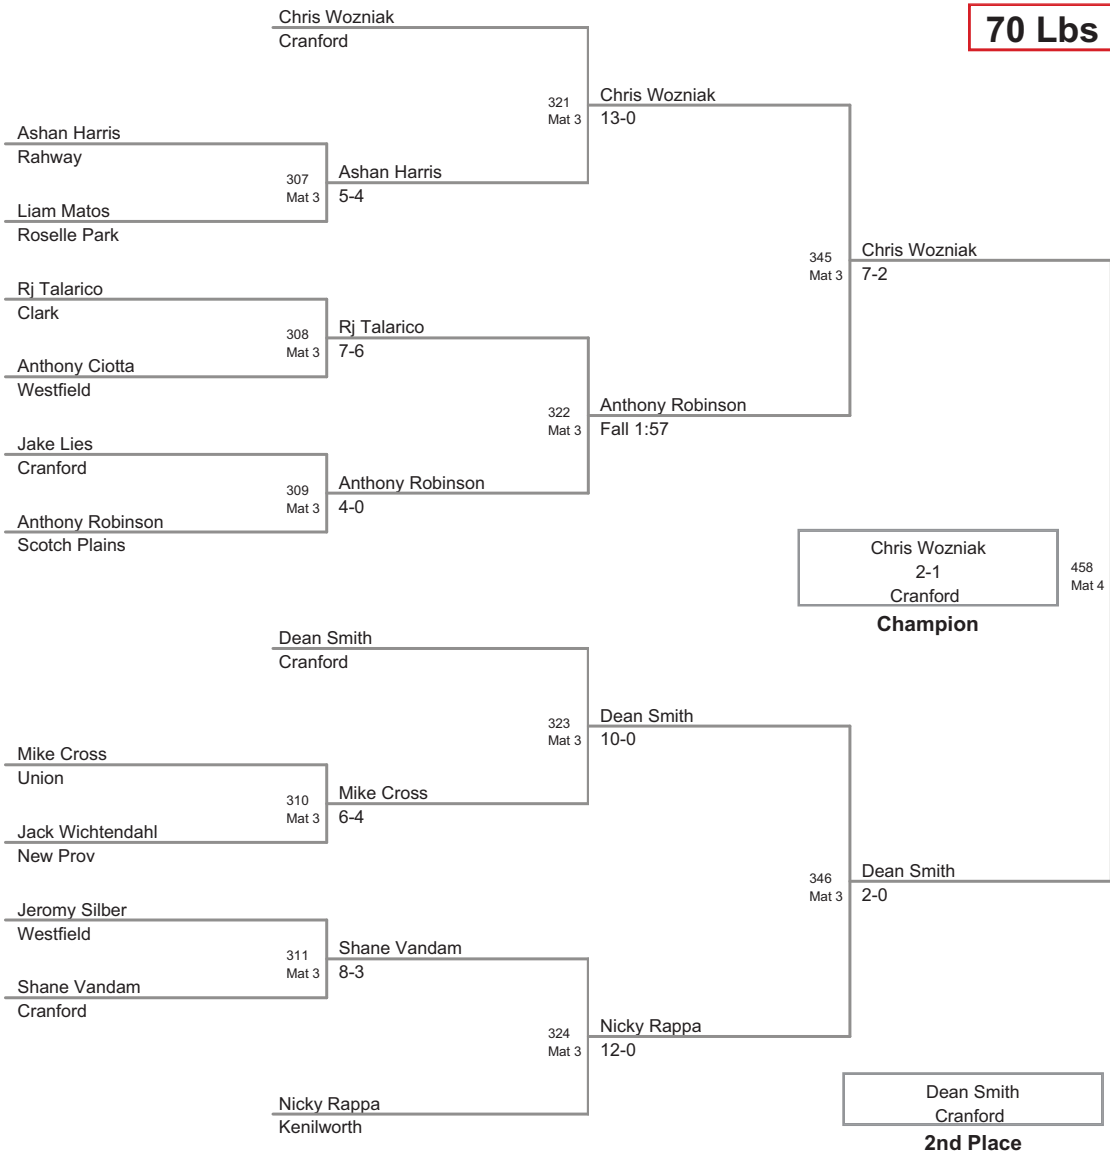

2012 Union County Brawl
Elementary (on Mat 3)

70 Lbs