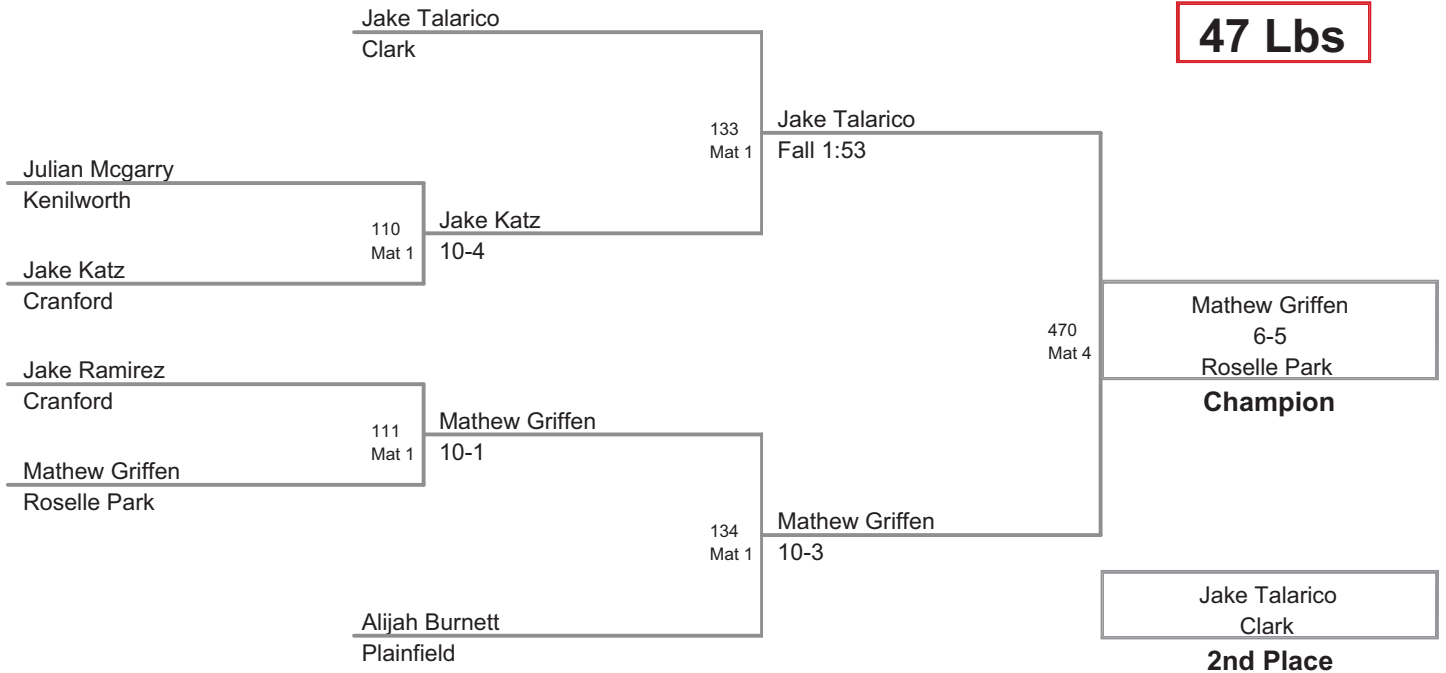

2012 Union County Brawl
Elementary (on Mat 1)

47 Lbs