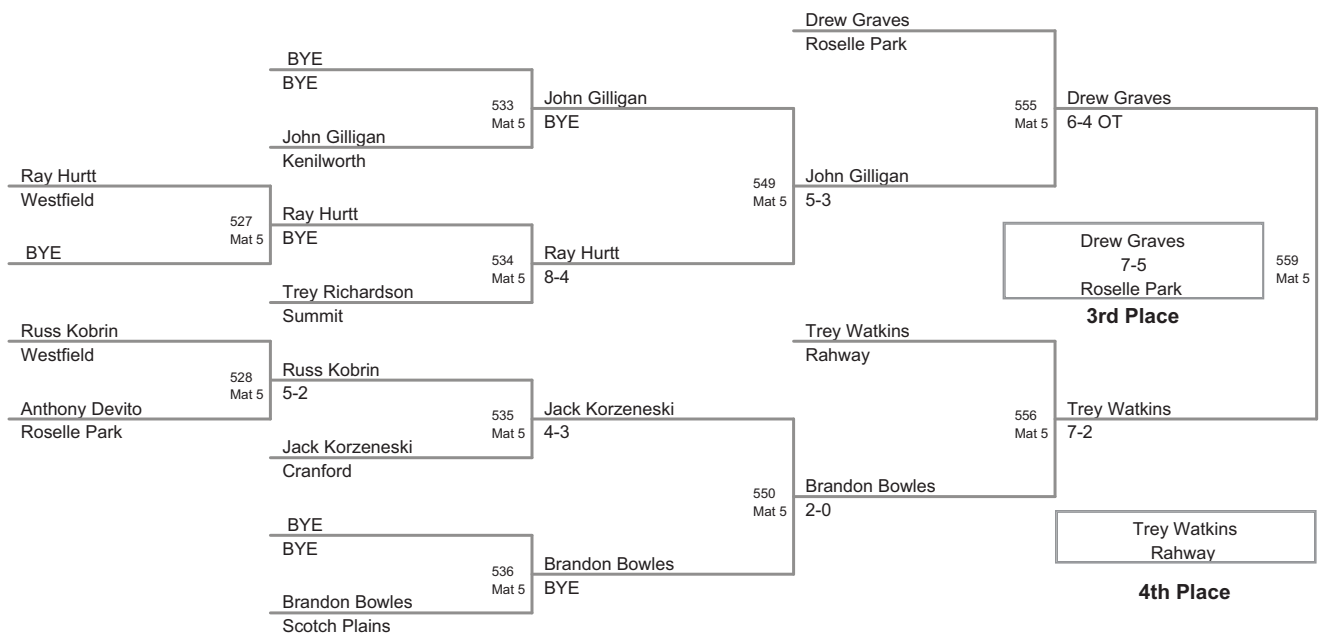

2012 Union County Brawl
Elementary (on Mat 5)

73 Lbs