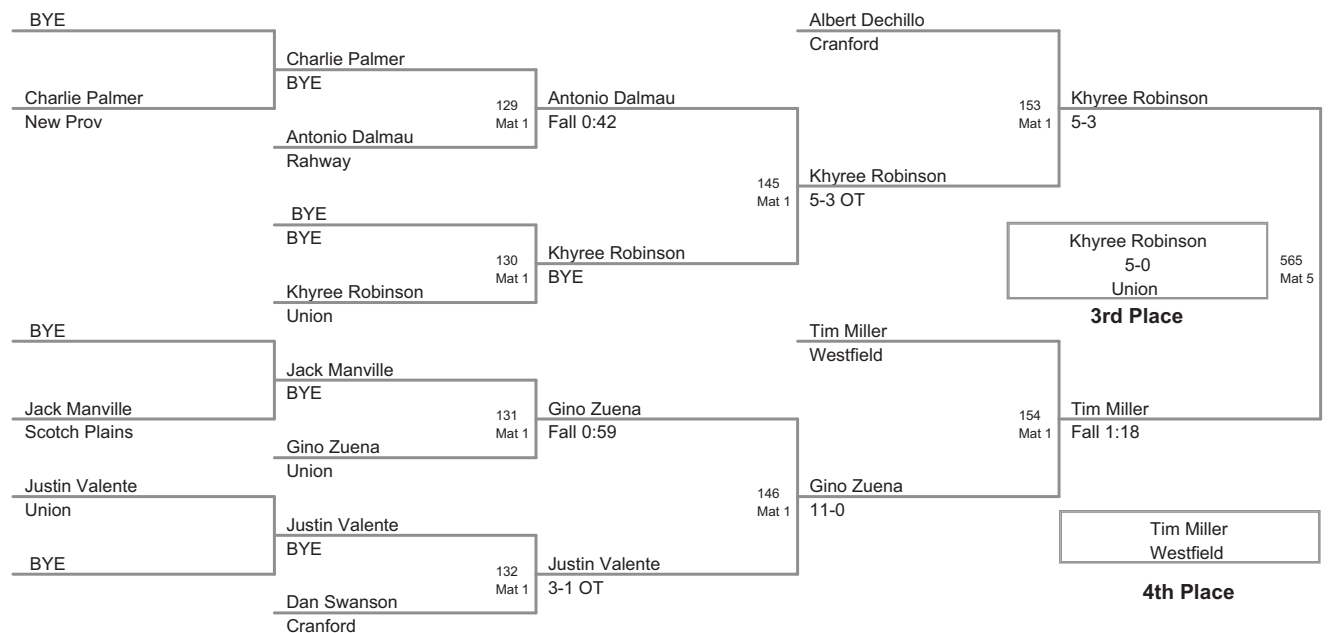

2012 Union County Brawl
Elementary

102 Lbs