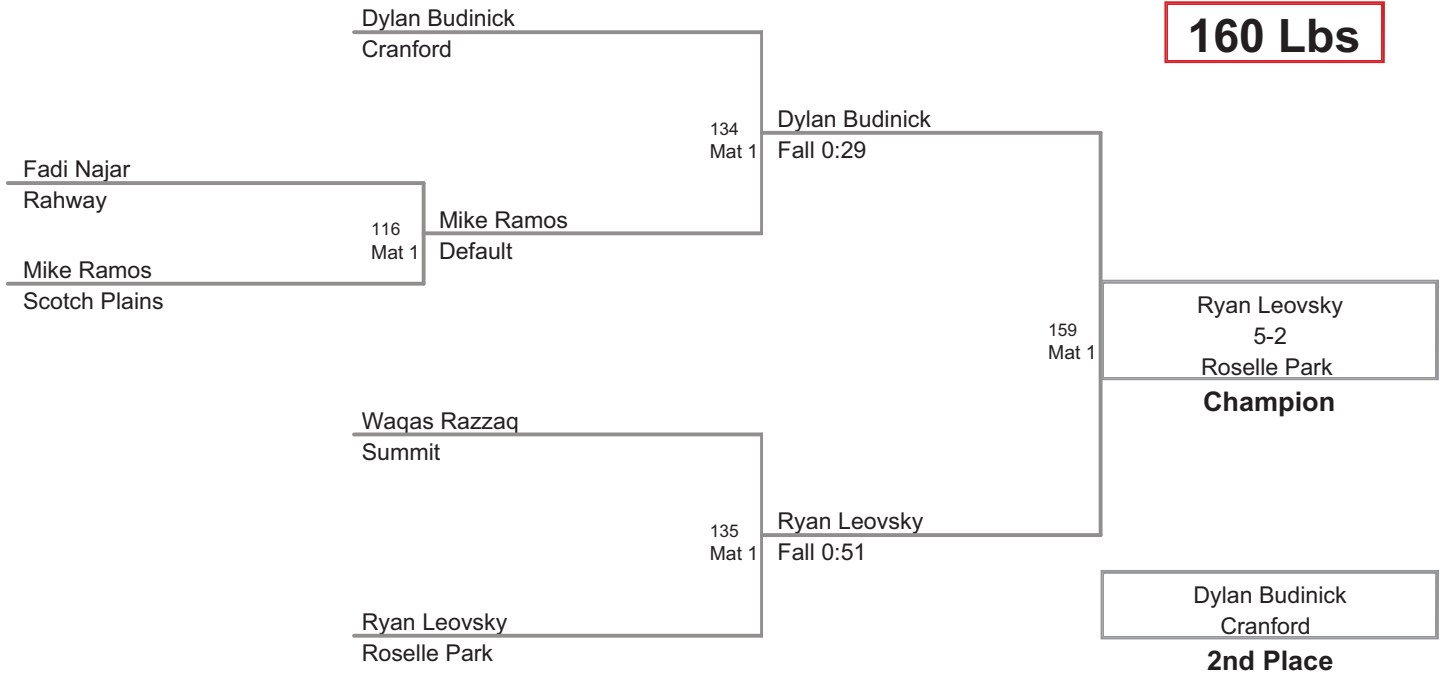

2012 Union County Brawl
Middle School (on Mat 1)

160 Lbs