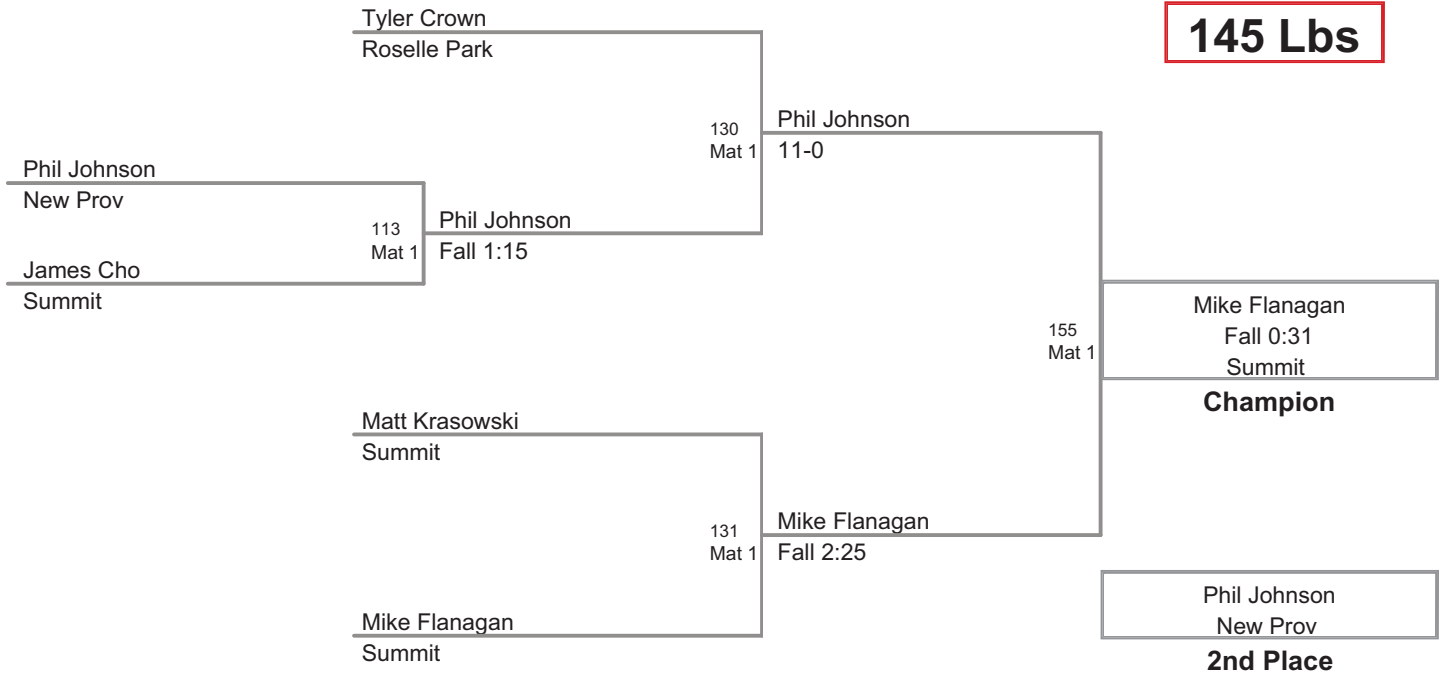

2012 Union County Brawl
Middle School (on Mat 1)

145 Lbs