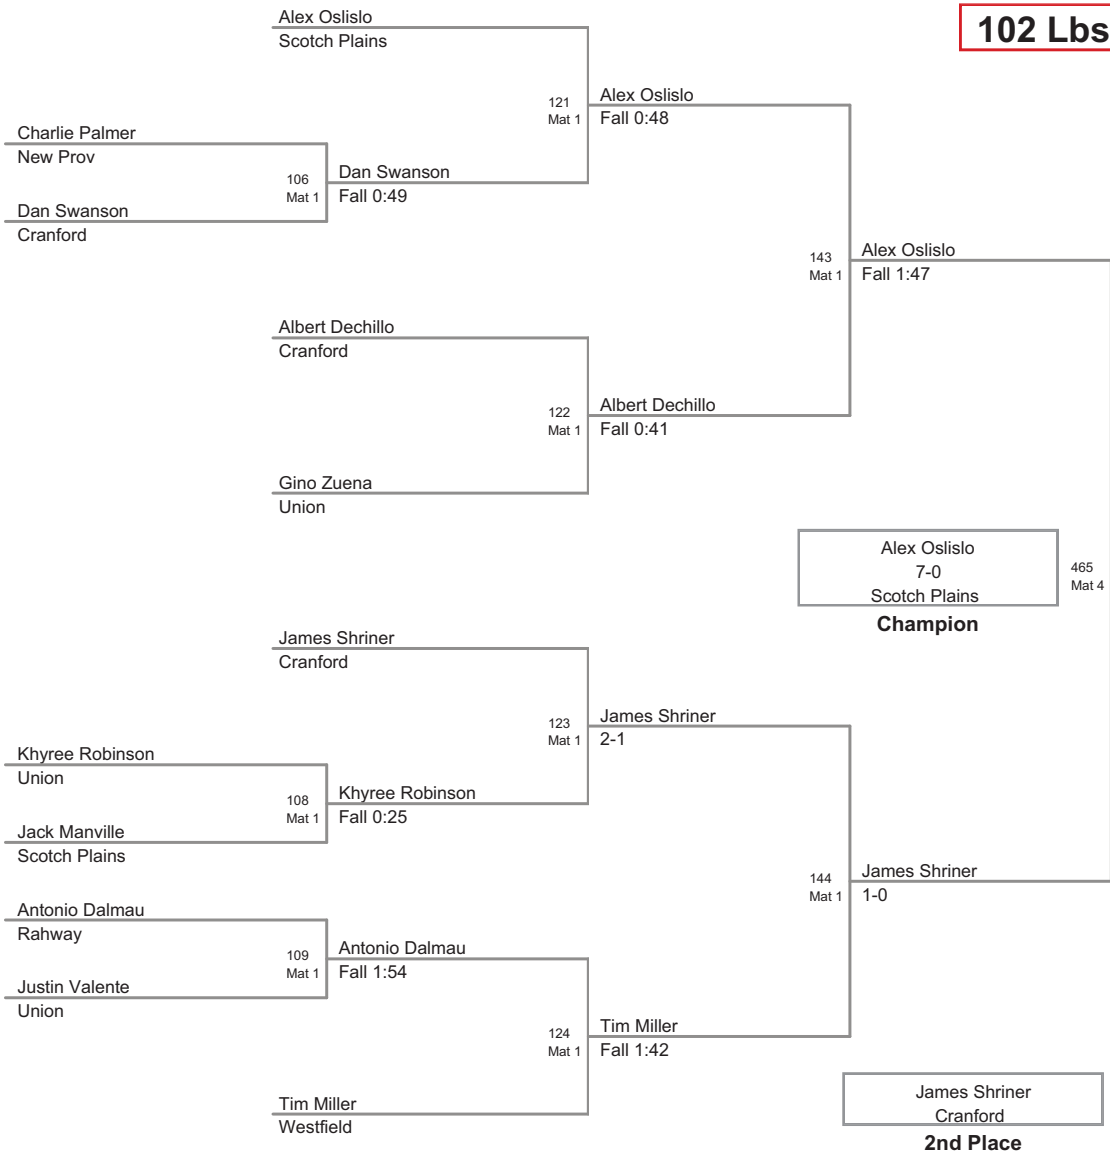

2012 Union County Brawl
Elementary

102 Lbs