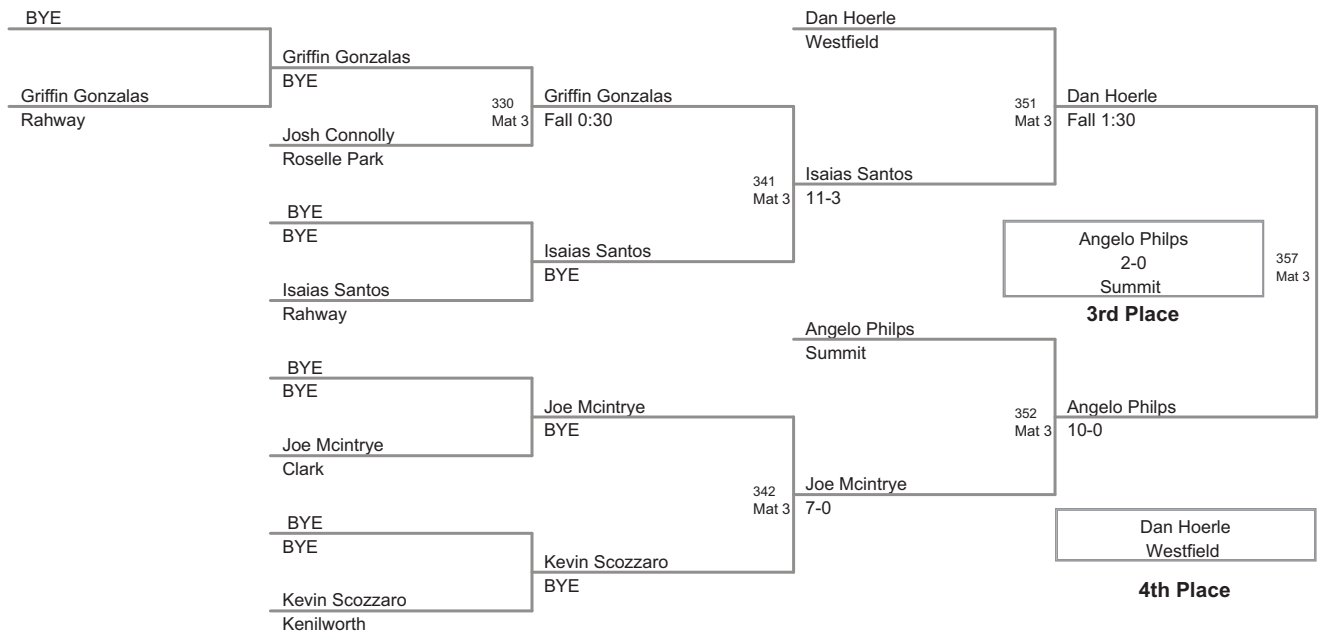

2012 Union County Brawl
Middle School (on Mat 3)

100 Lbs