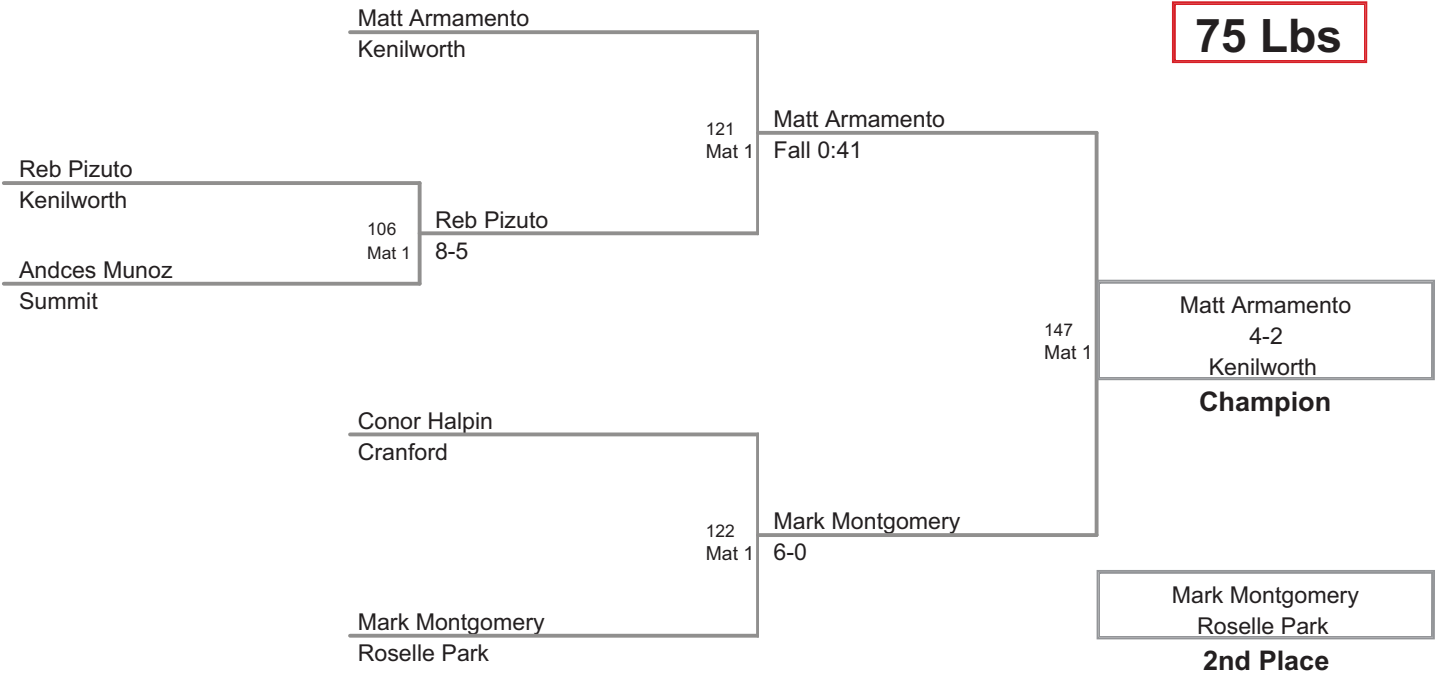

Most Outstanding Wrestler

Thomas DiGiovanni - Cranford 100 lbs

2012 Union County Brawl
Middle School (on Mat 2)

70 Lbs

2012 Union County Brawl
Middle School (on Mat 1)

75 Lbs

2012 Union County Brawl
Middle School (on Mat 1)