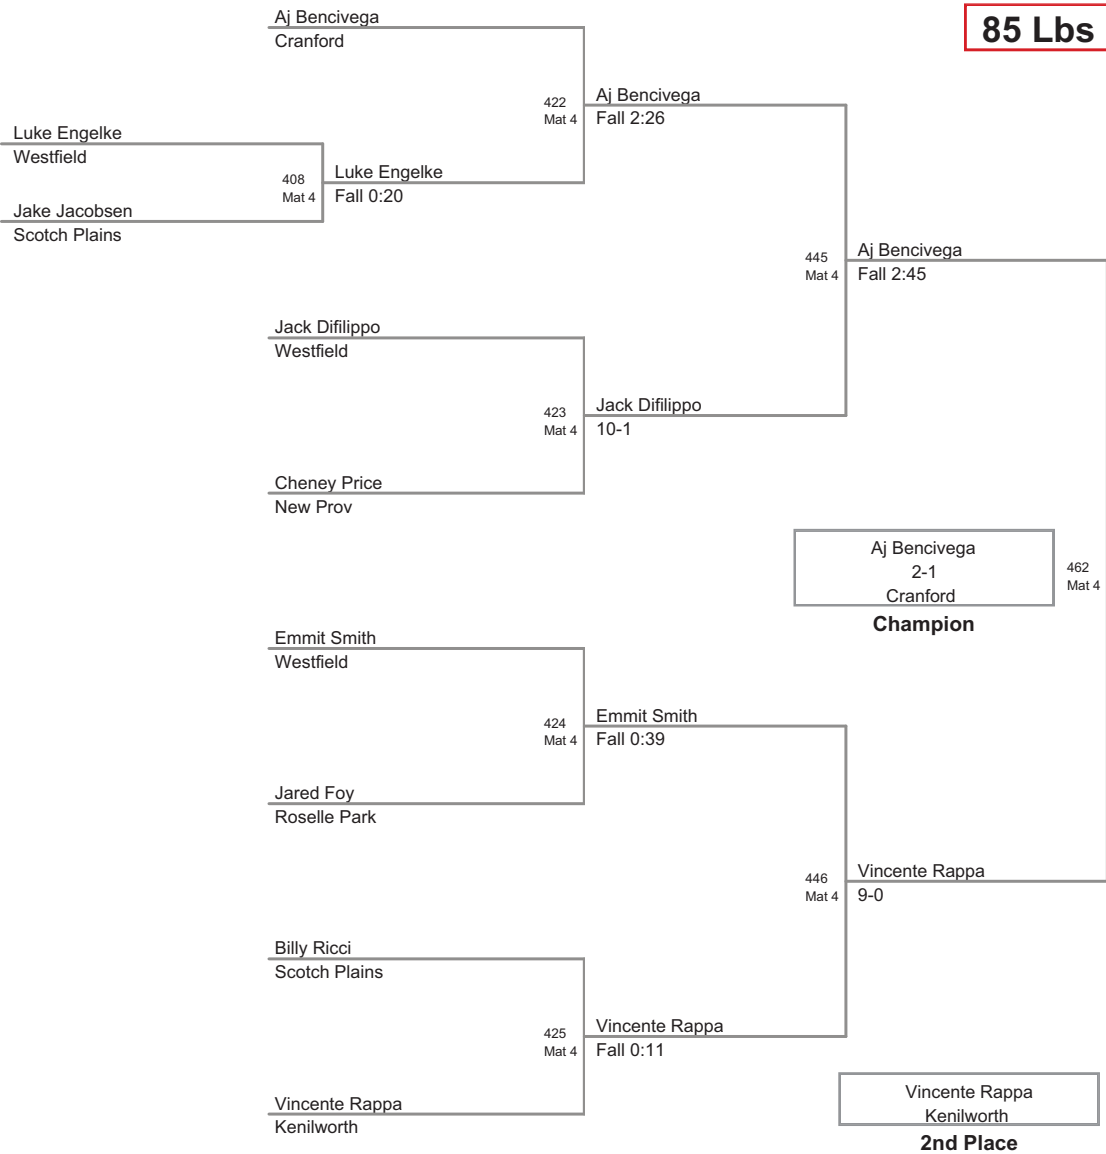

2012 Union County Brawl
Elementary (on Mat 4)

85 Lbs