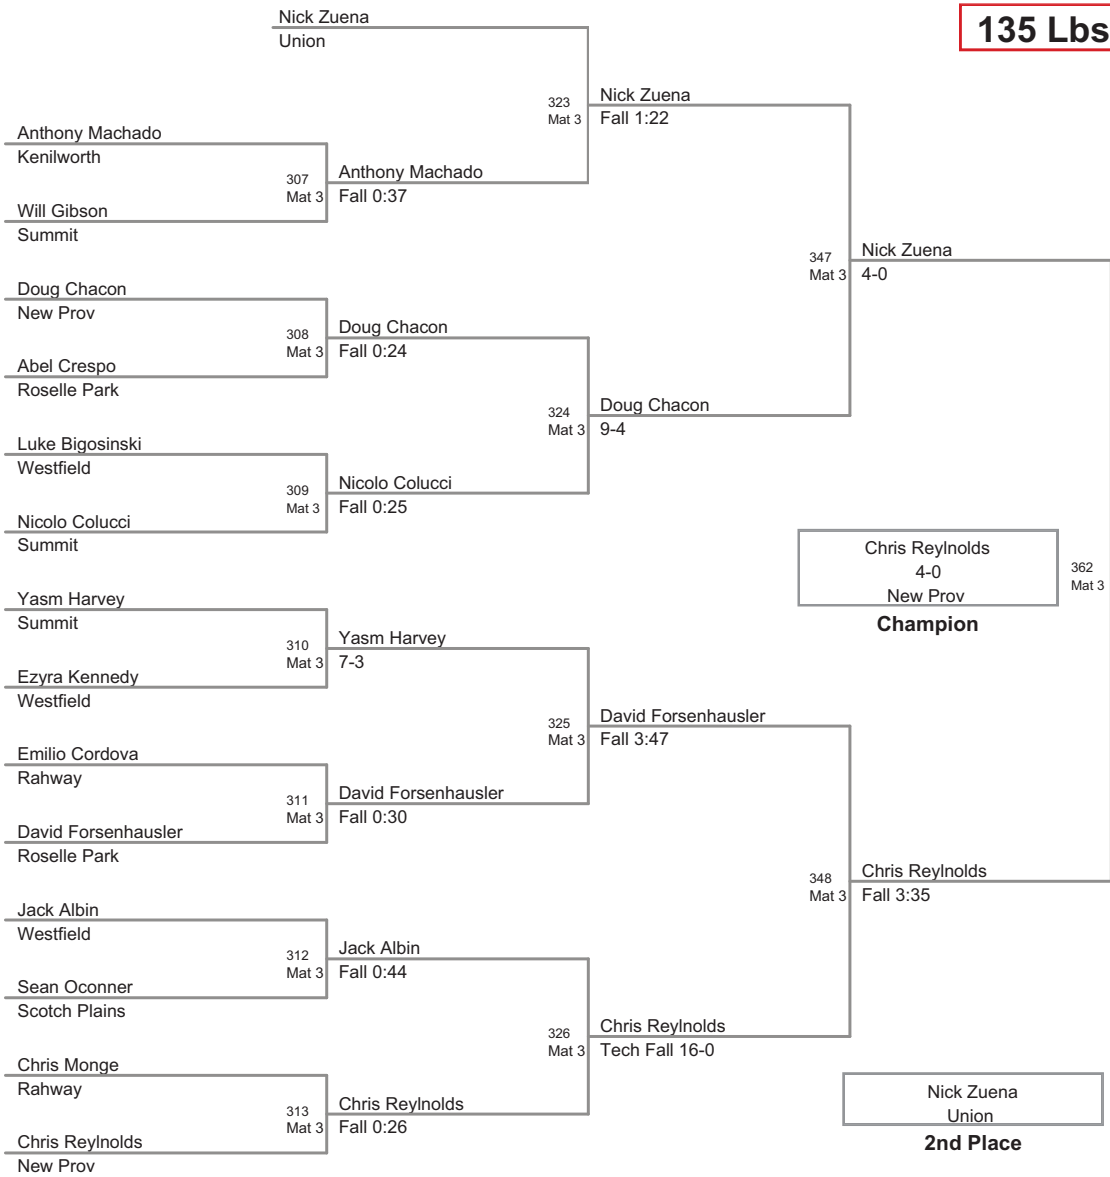

2012 Union County Brawl
Middle School (on Mat 3)

135 Lbs