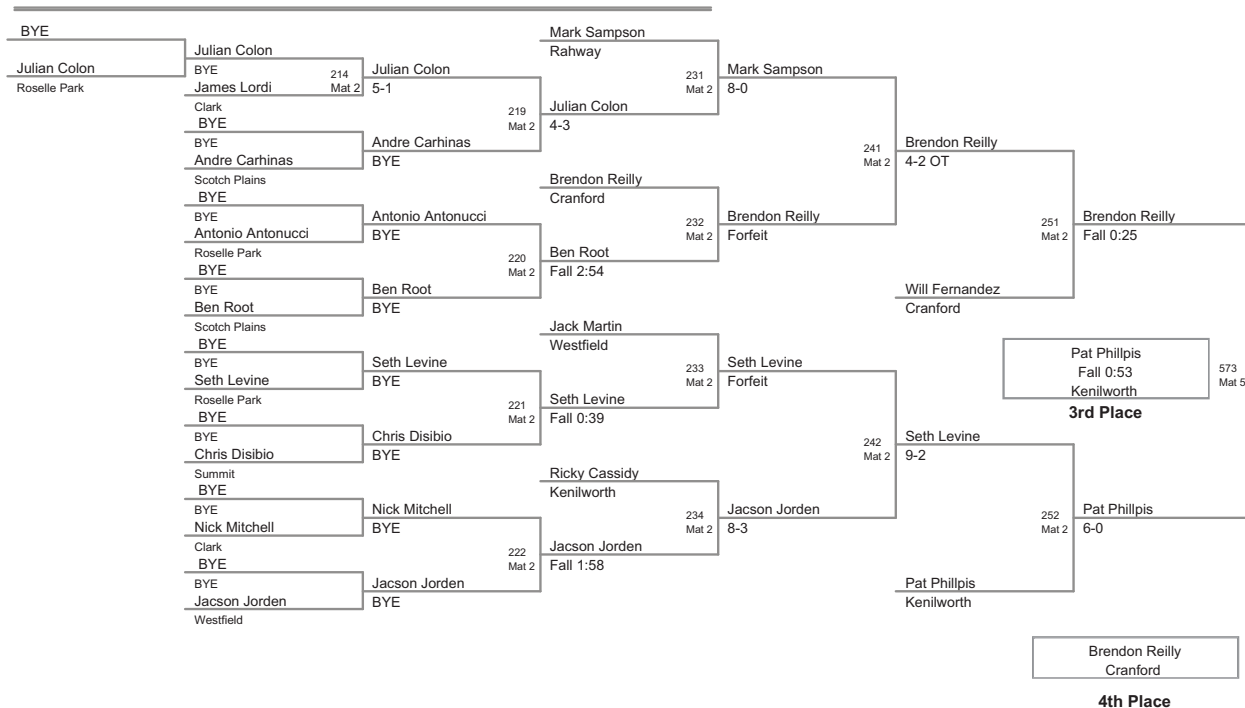

2012 Union County Brawl
Elementary (on Mat 2)

63 Lbs