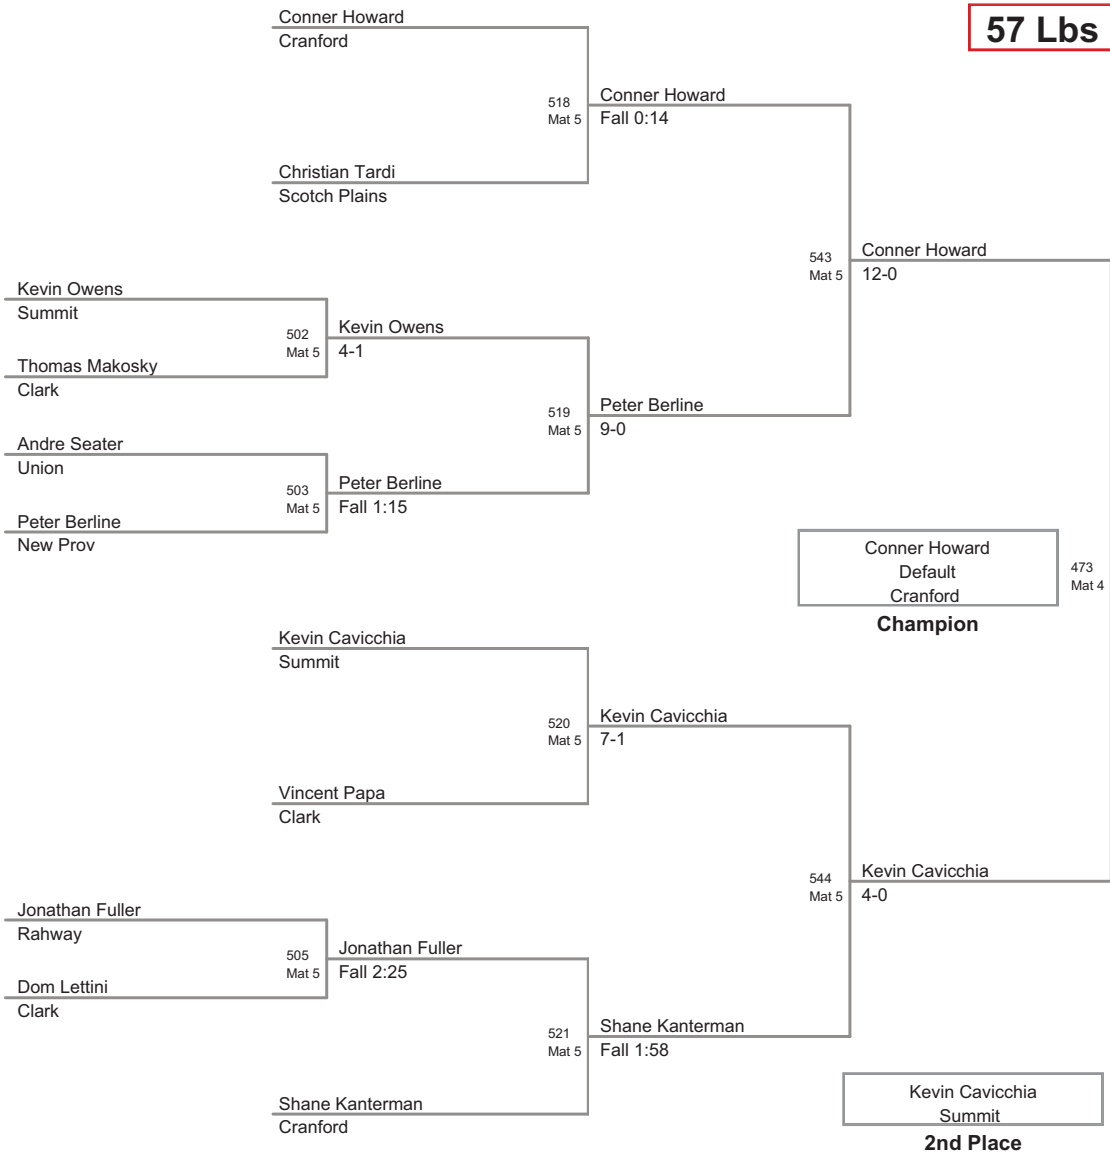

2012 Union County Brawl
Elementary (on Mat 5)

57 Lbs