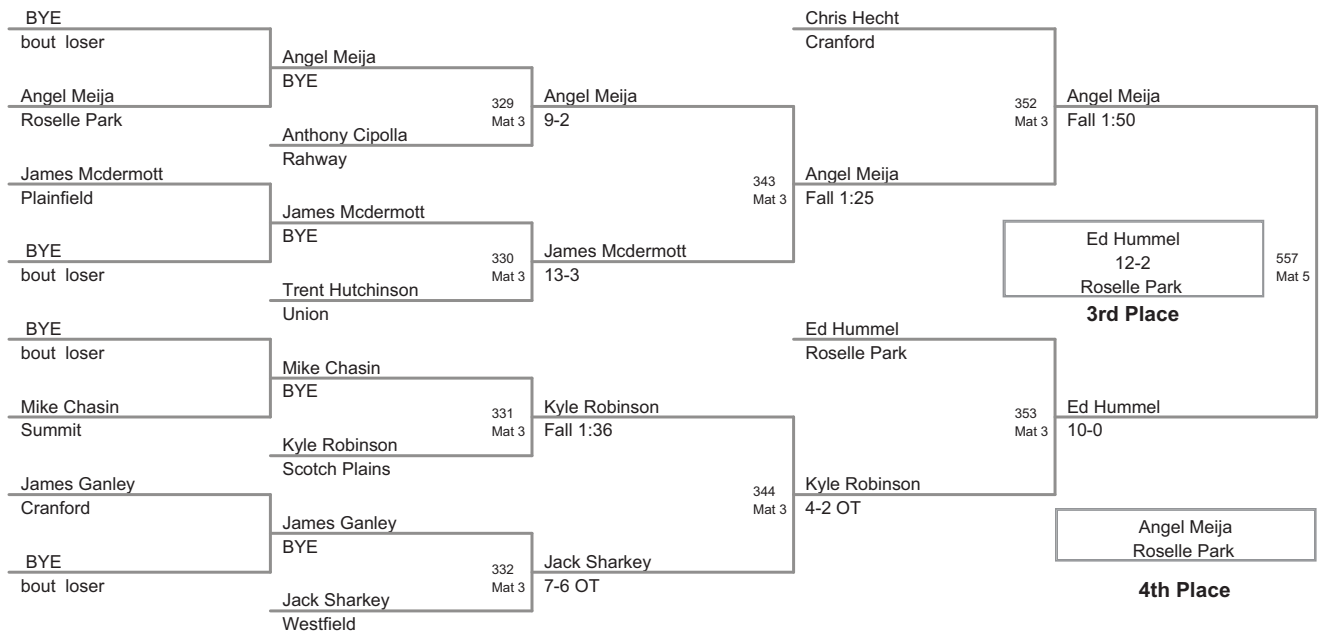

57 Lbs

2012 Union County Brawl
Elementary (on Mat 1)

60 Lbs

2012 Union County Brawl
Elementary (on Mat 2)

63 Lbs

2012 Union County Brawl
Elementary

67 Lbs

2012 Union County Brawl
Elementary (on Mat 3)