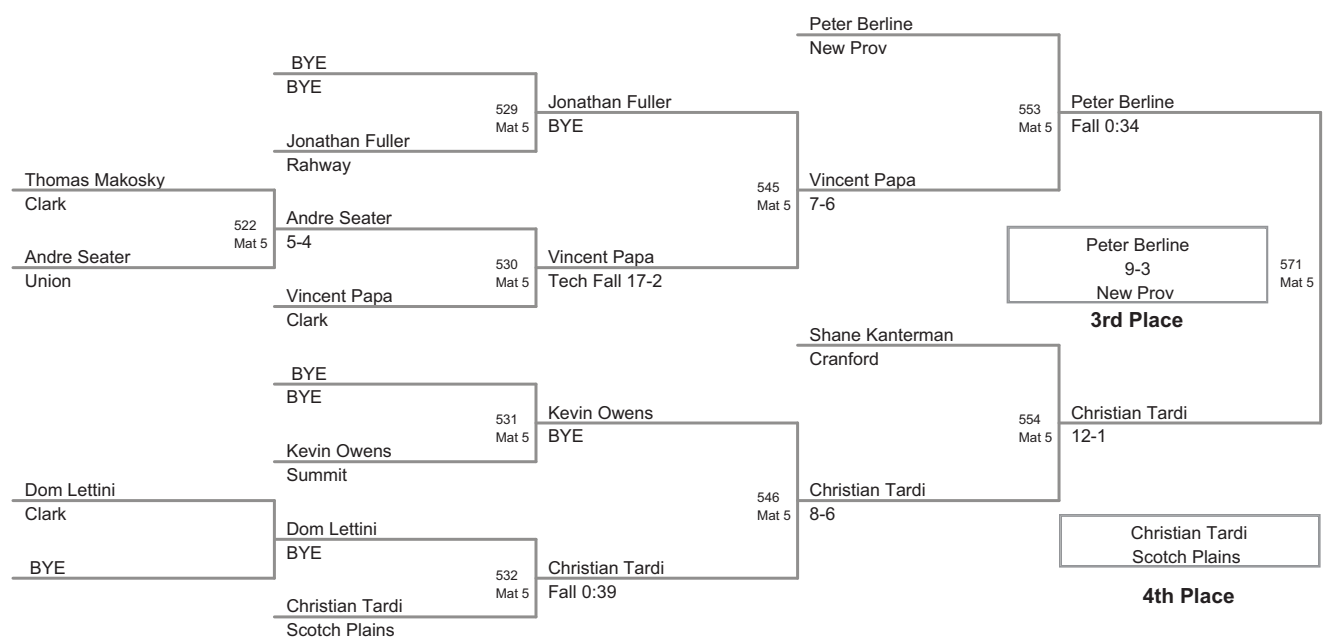

2012 Union County Brawl
Elementary (on Mat 5)

57 Lbs