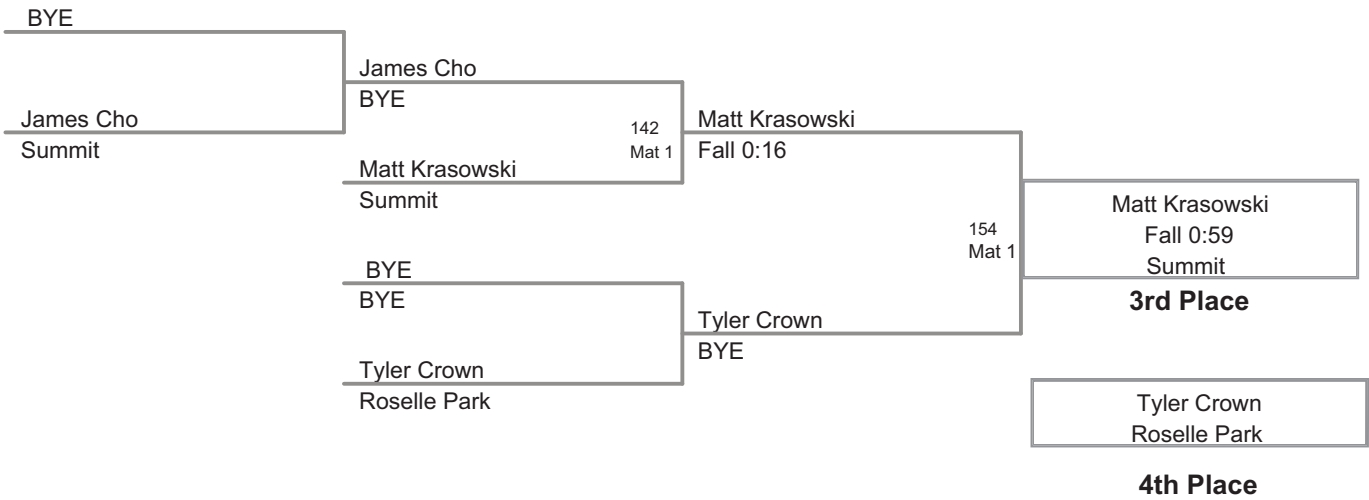

2012 Union County Brawl
Middle School (on Mat 1)

145 Lbs