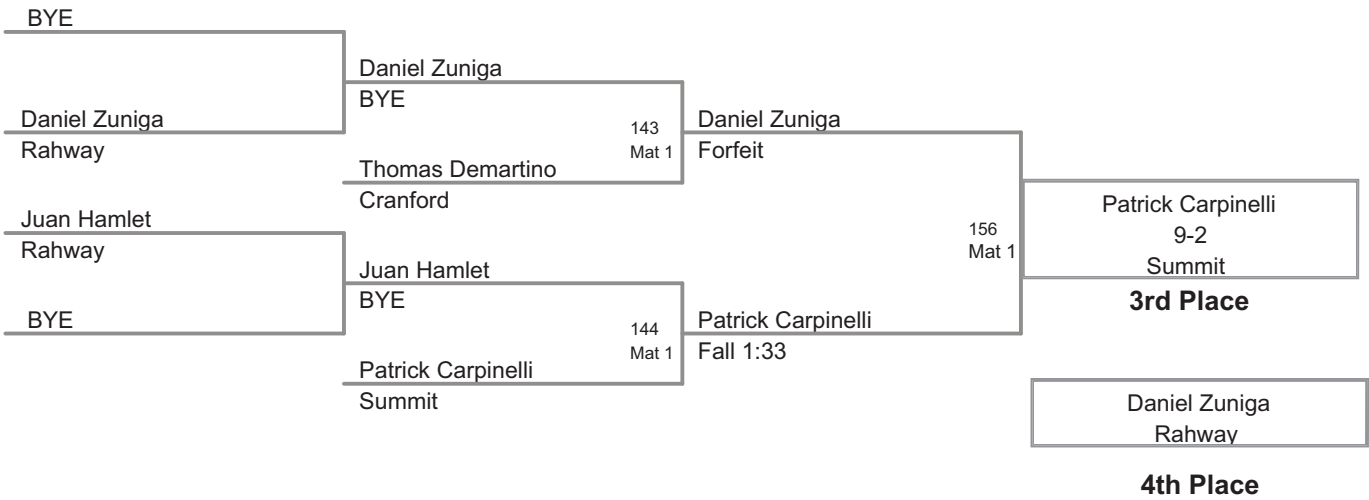

2012 Union County Brawl
Middle School (on Mat 1)

152 Lbs