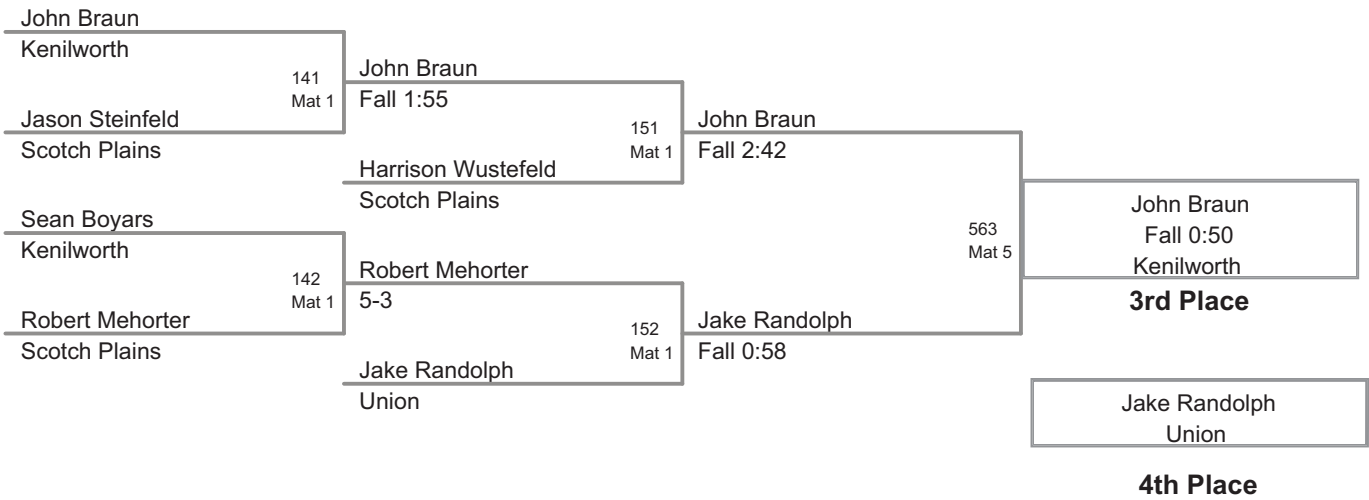

2012 Union County Brawl
Elementary (on Mat 1)

90 Lbs