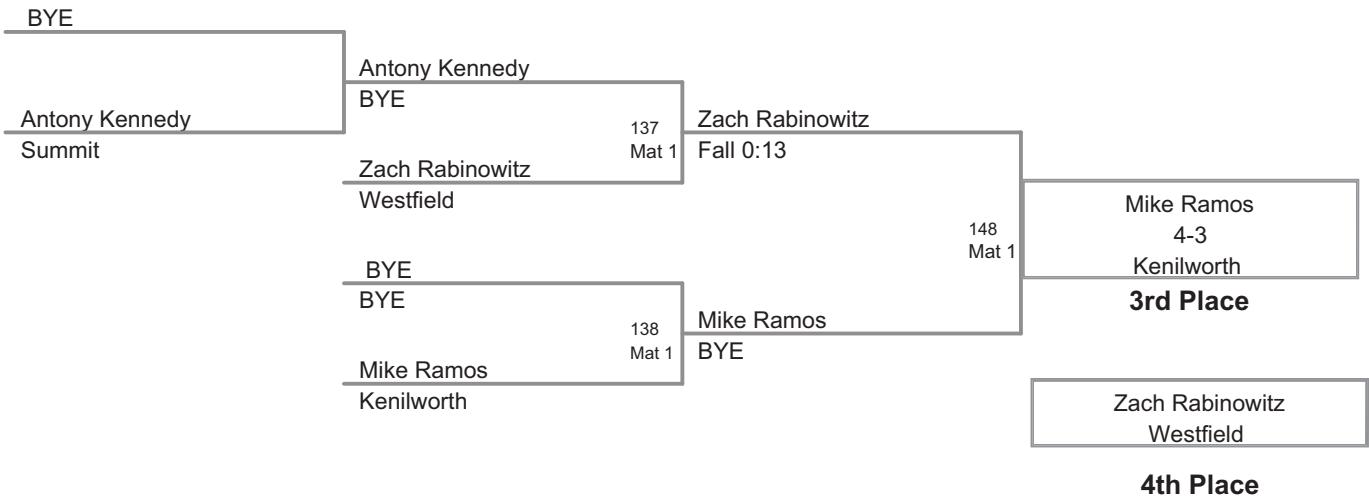

2012 Union County Brawl
Middle School (on Mat 1)

80 Lbs