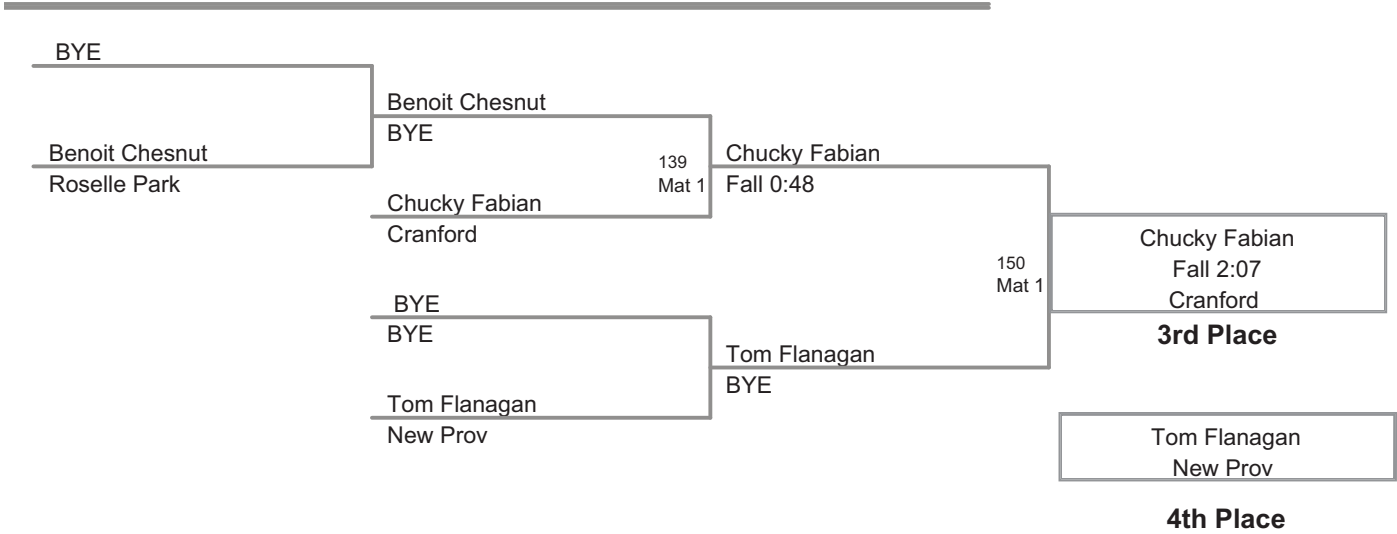

2012 Union County Brawl
Middle School (on Mat 1)

90 Lbs