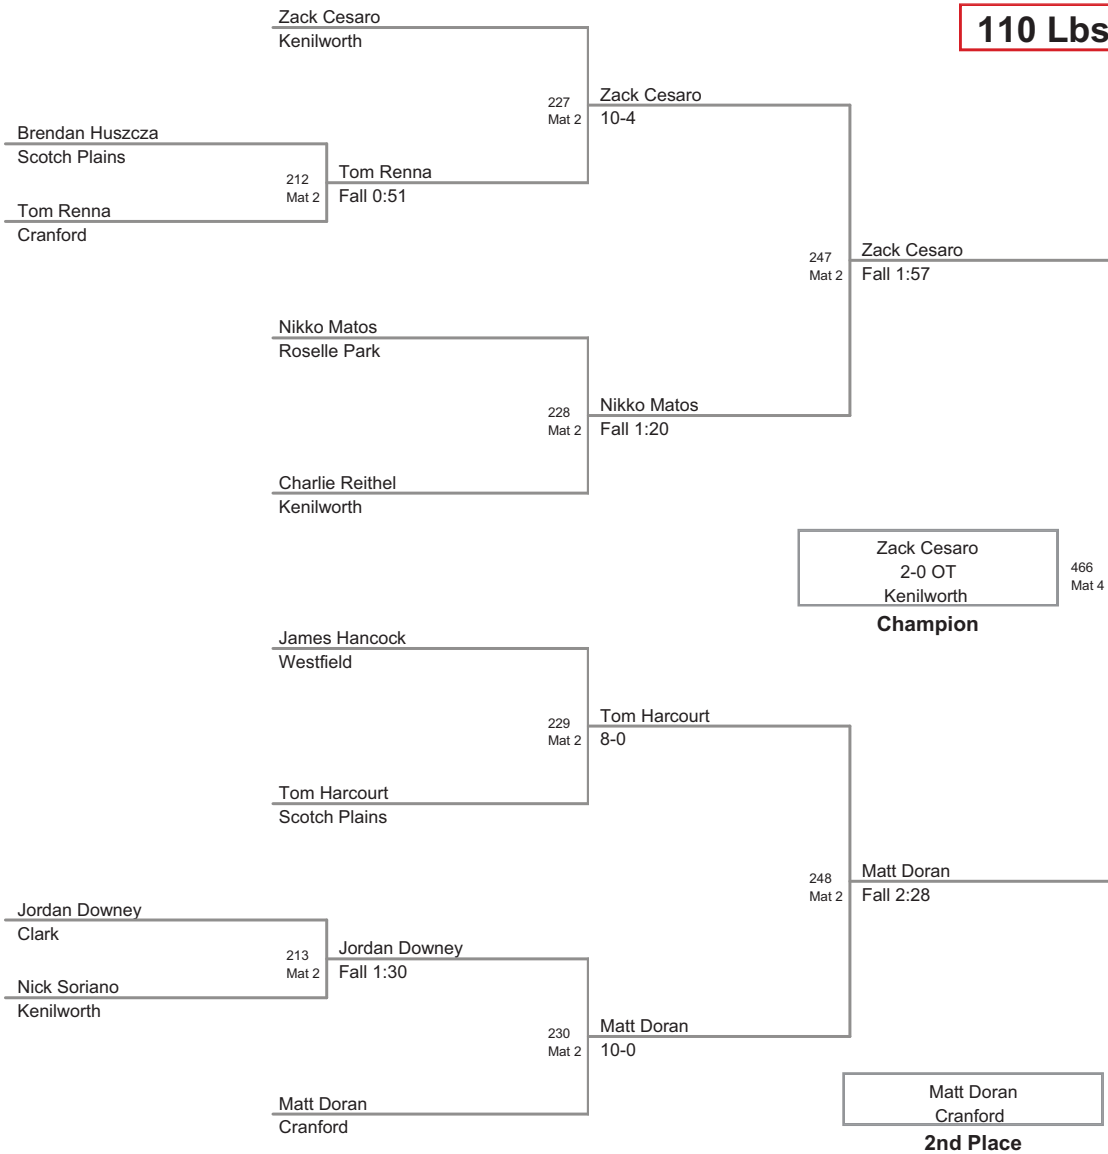

2012 Union County Brawl
Elementary (on Mat 2)

110 Lbs