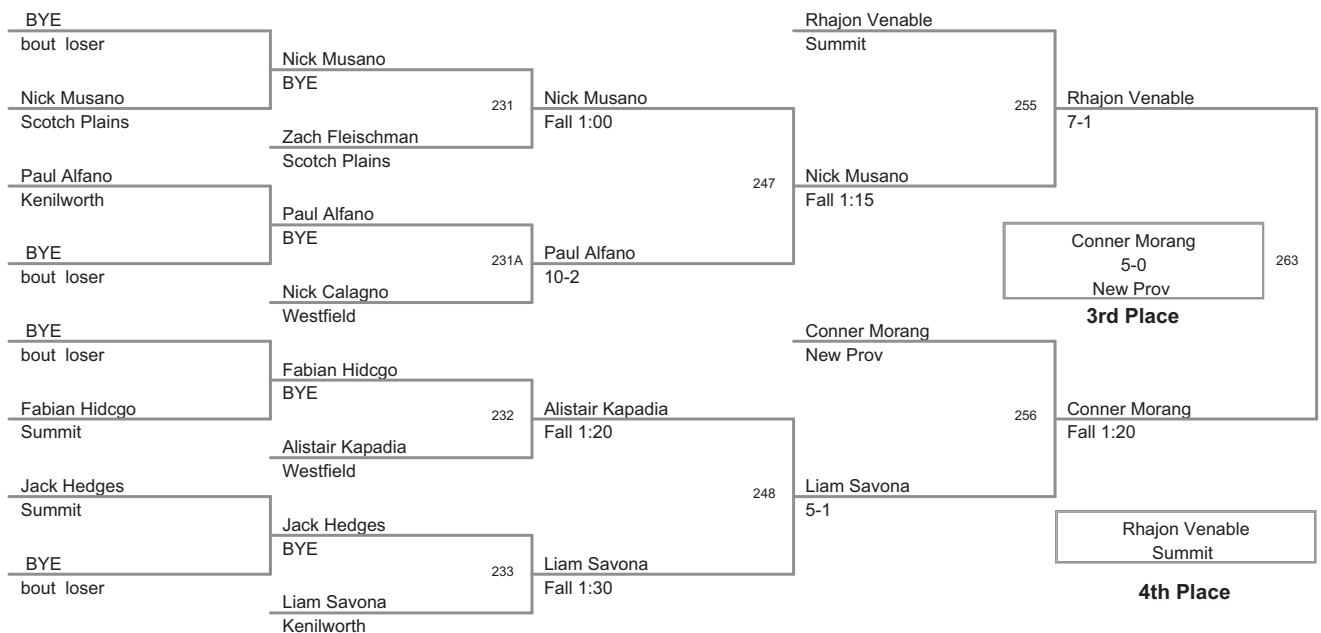

2012 Union County Brawl
Middle School

118 Lbs