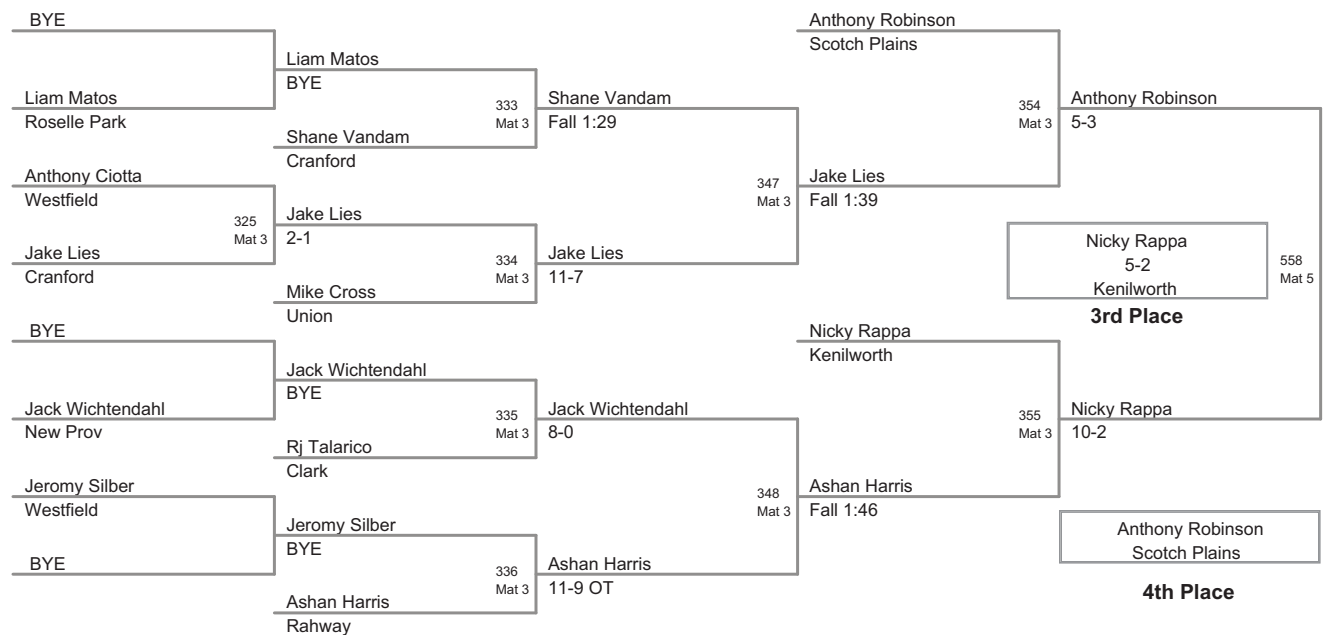

2012 Union County Brawl
Elementary (on Mat 3)

70 Lbs