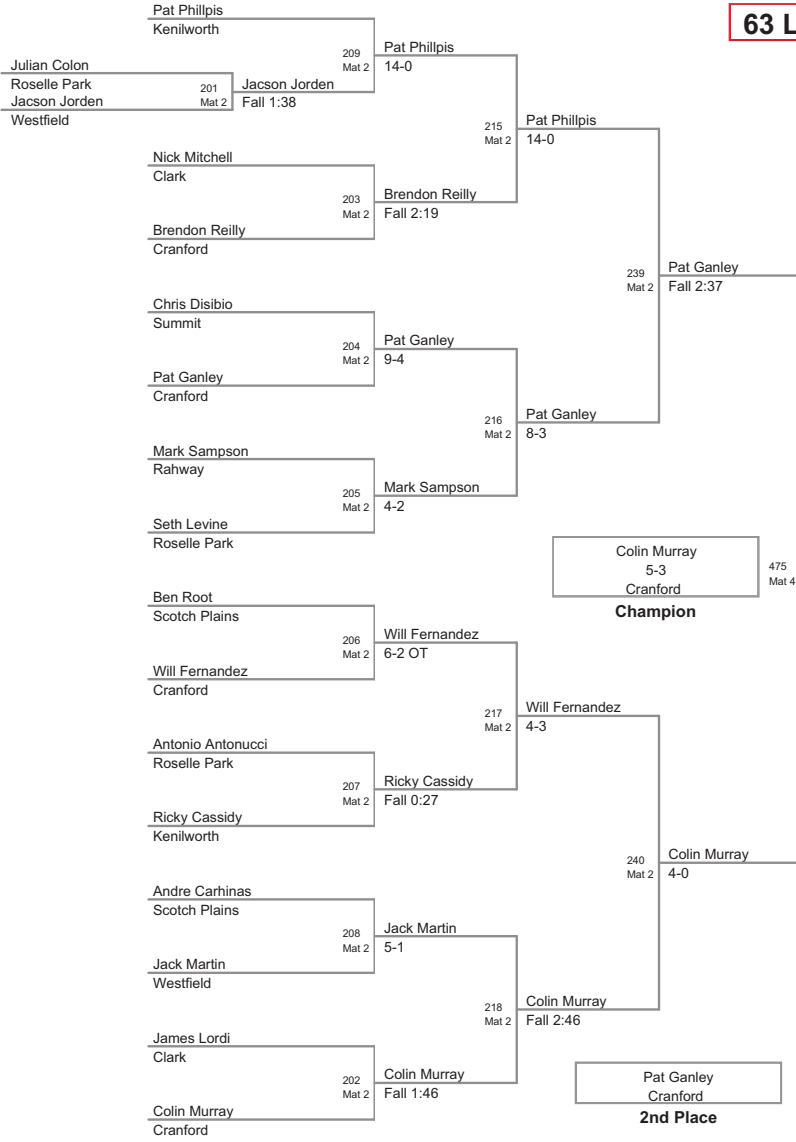

2012 Union County Brawl
Elementary (on Mat 2)

63 Lbs