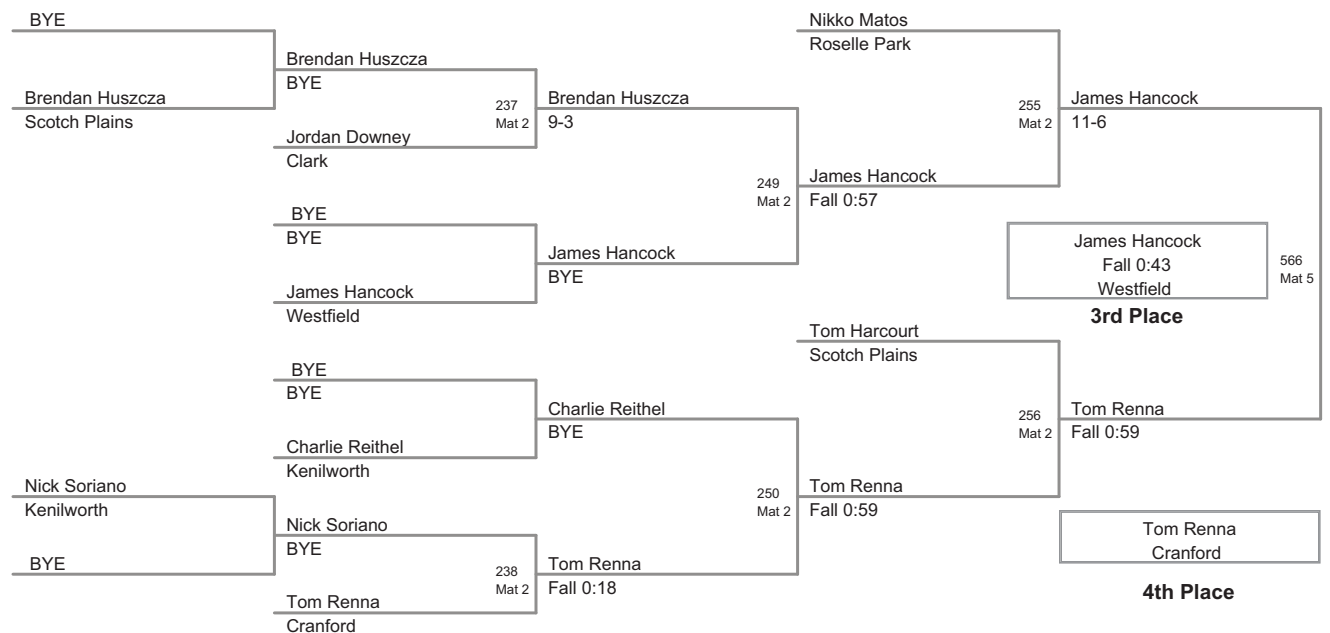

2012 Union County Brawl
Elementary (on Mat 2)

110 Lbs