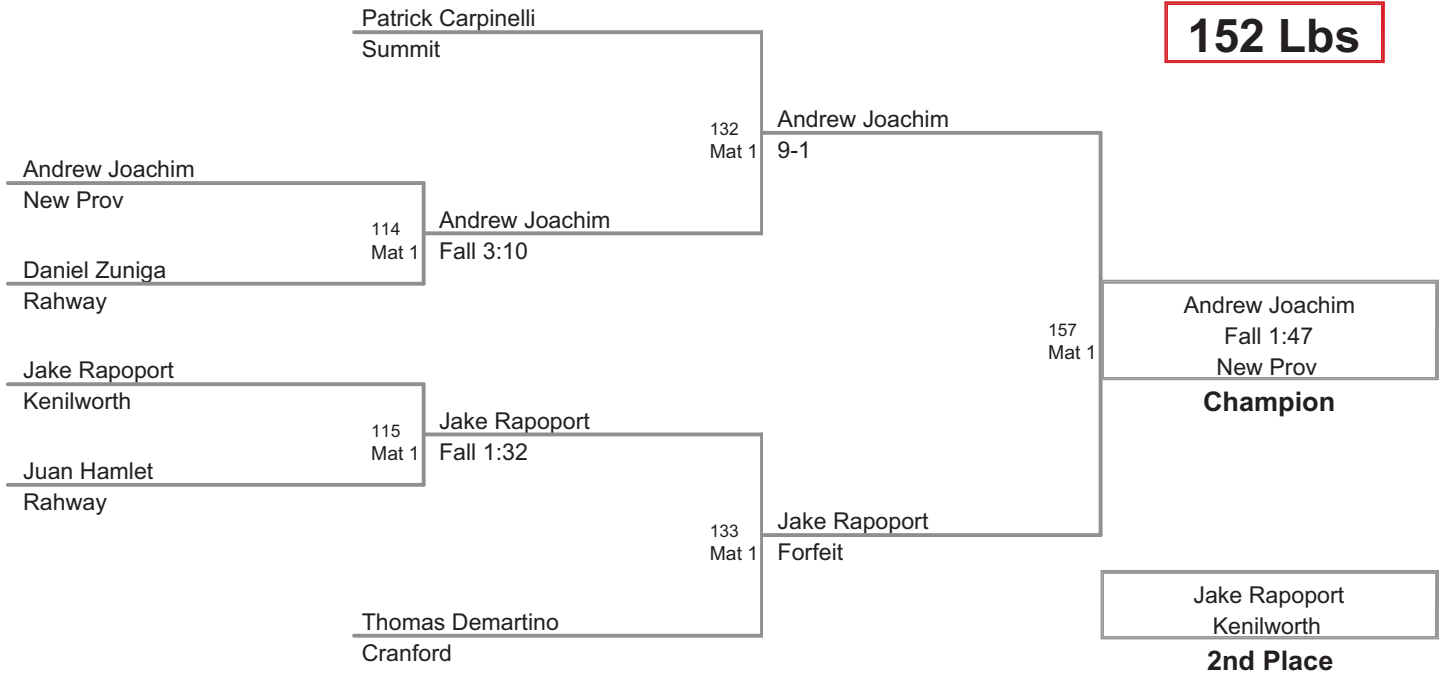

2012 Union County Brawl
Middle School (on Mat 1)

152 Lbs