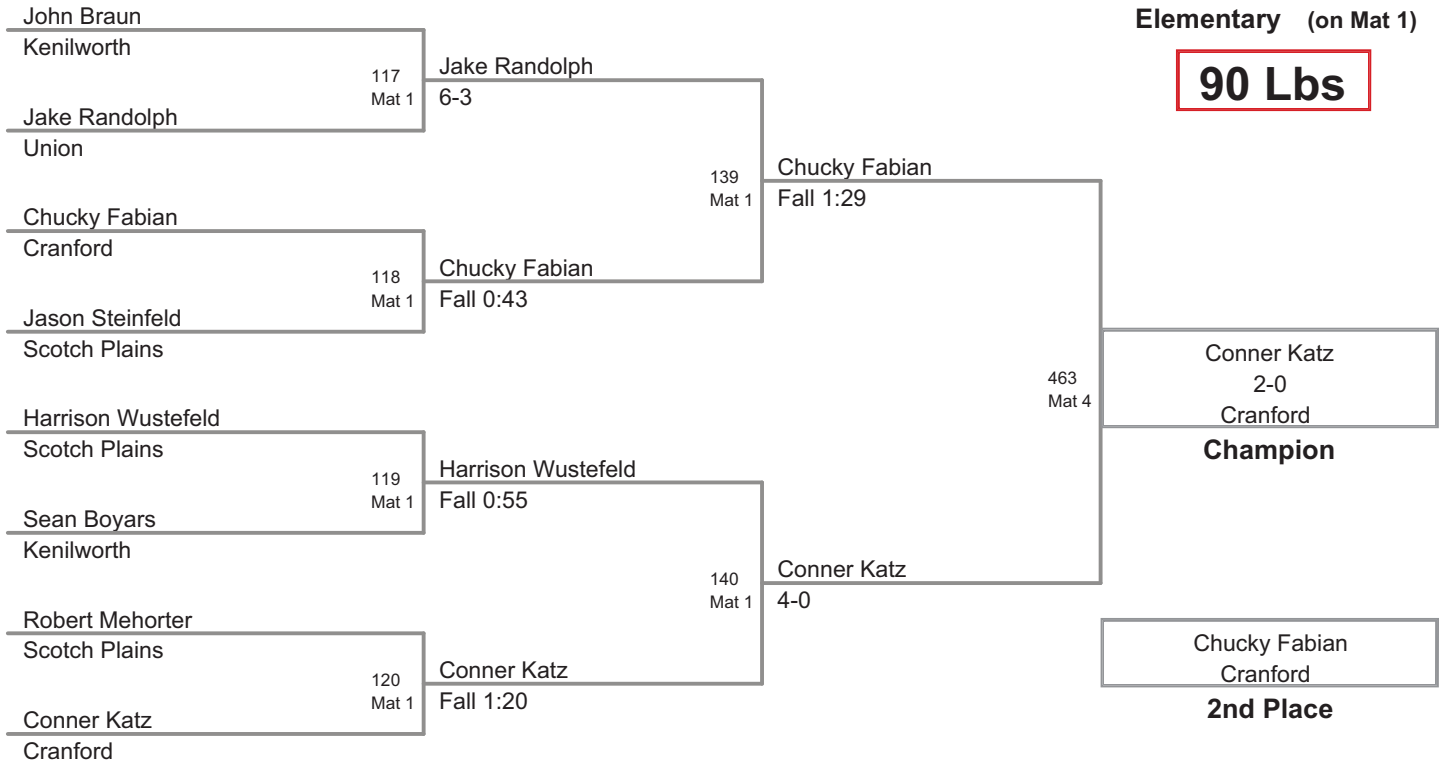

2012 Union County Brawl
Elementary (on Mat 1)

90 Lbs