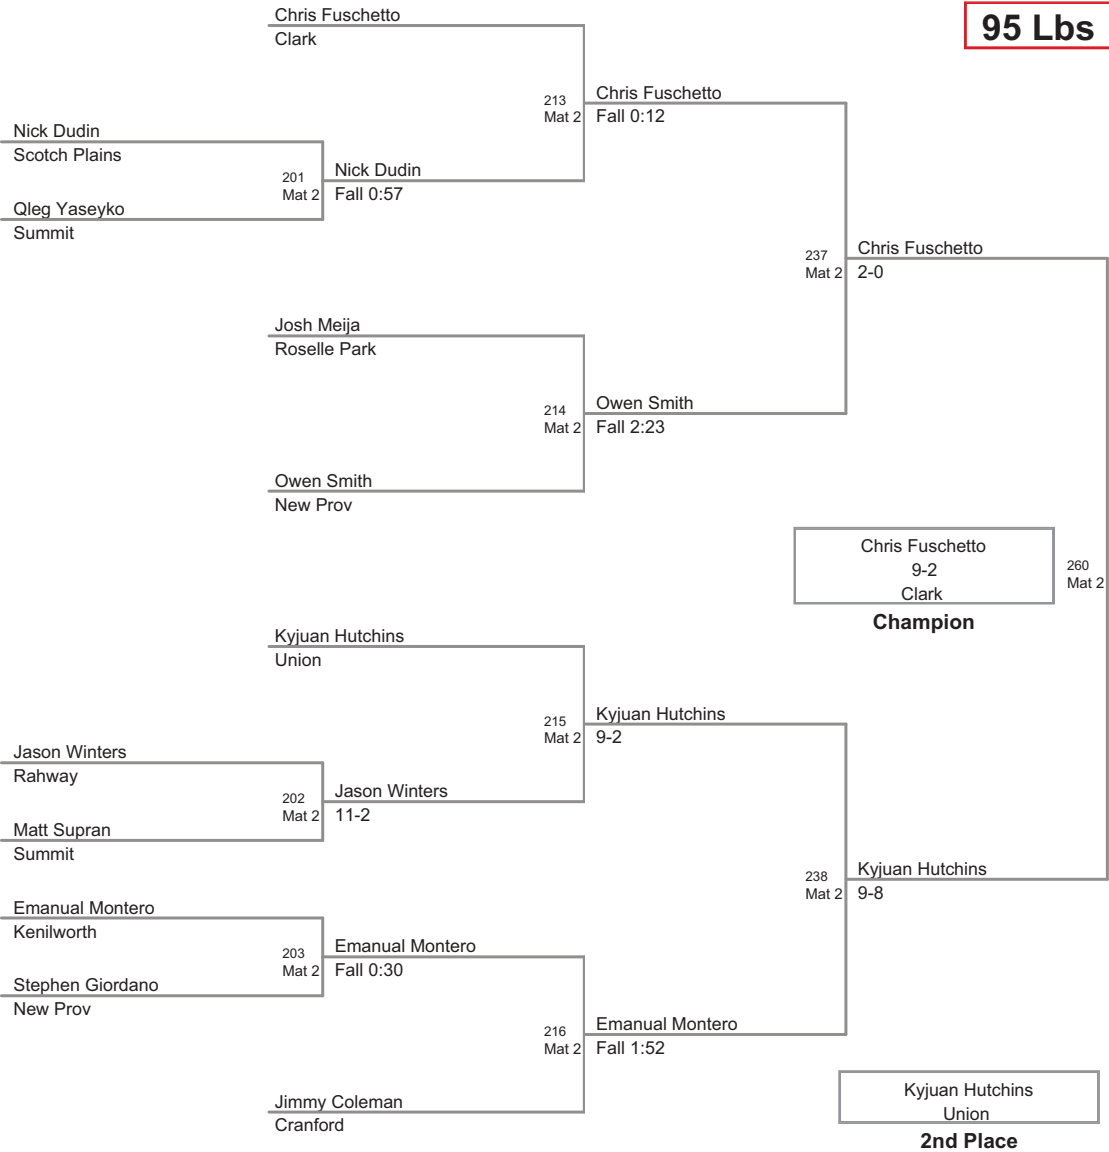

2012 Union County Brawl
Middle School (on Mat 2)

95 Lbs