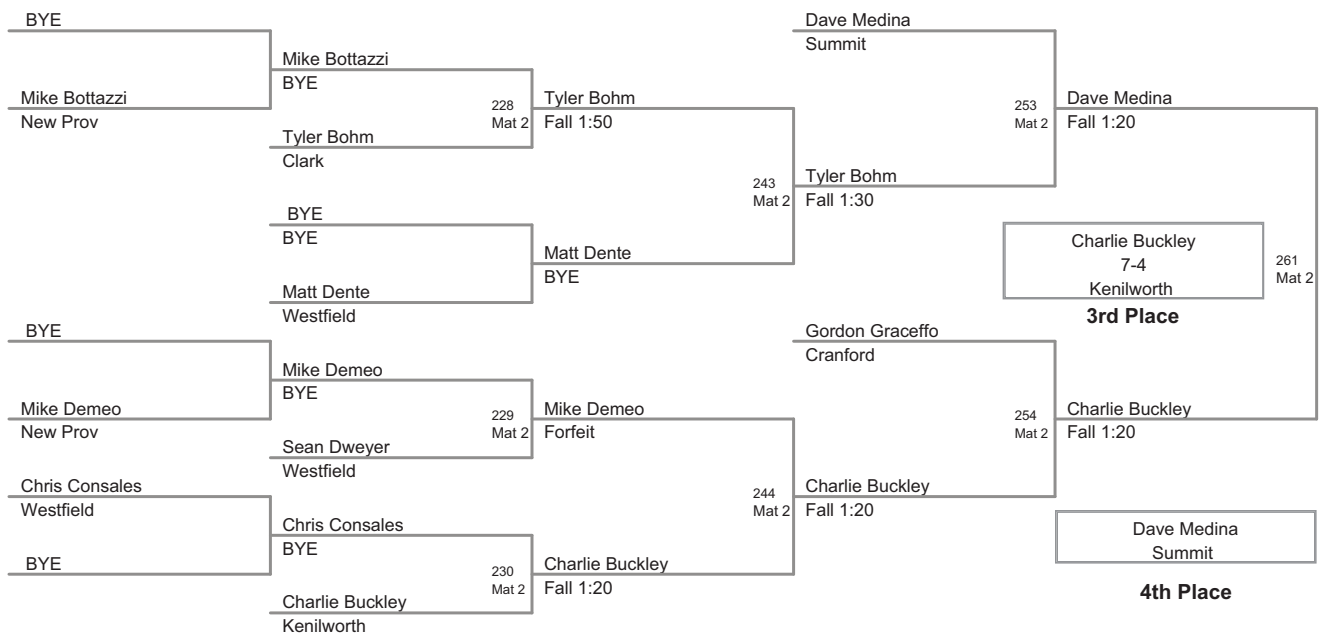

2012 Union County Brawl
Middle School (on Mat 2)

110 Lbs