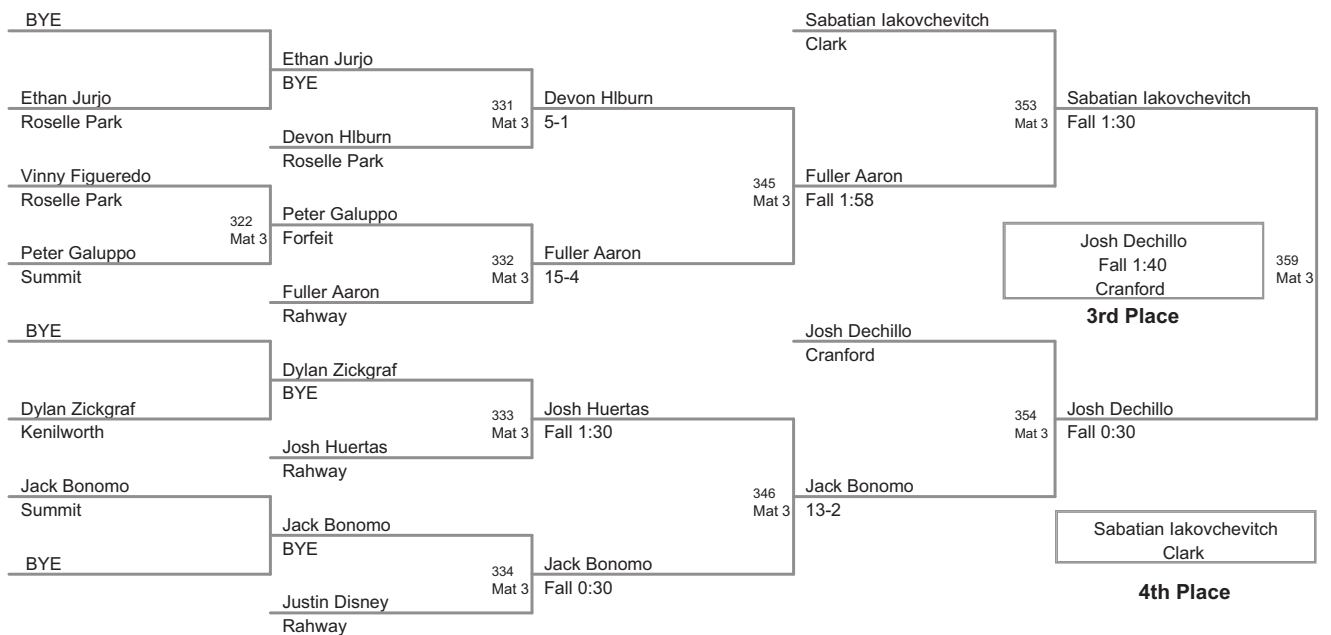

2012 Union County Brawl
Middle School (on Mat 3)

125 Lbs