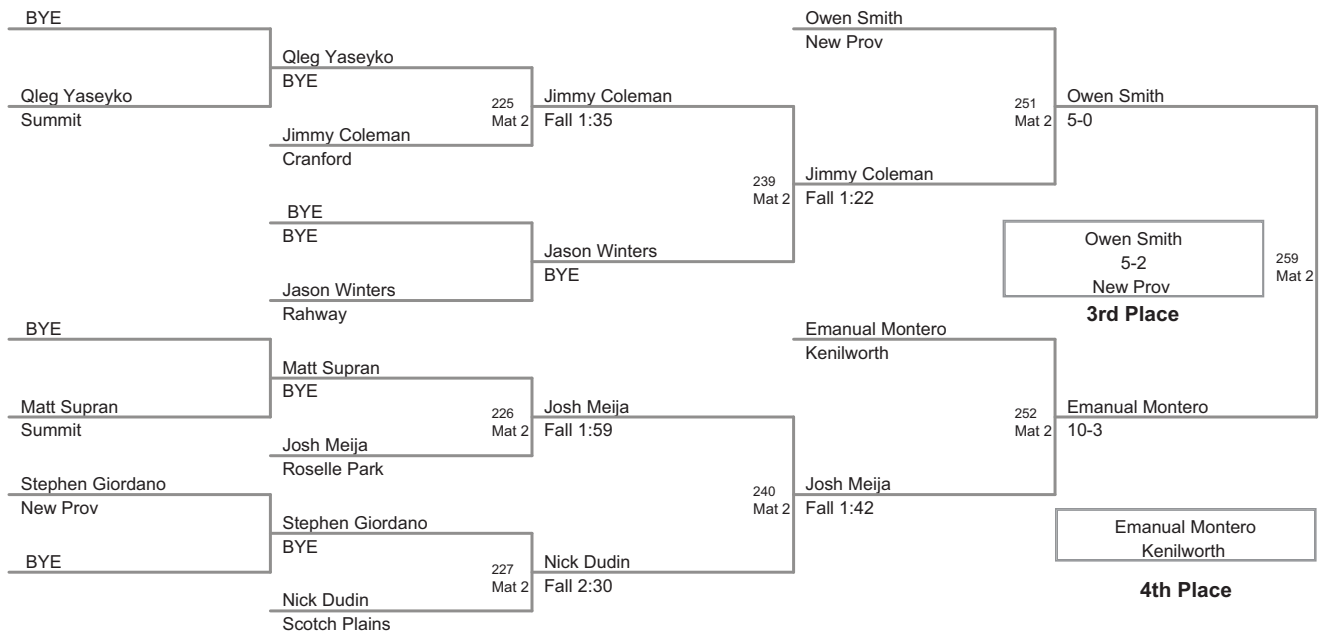

2012 Union County Brawl
Middle School (on Mat 2)

95 Lbs