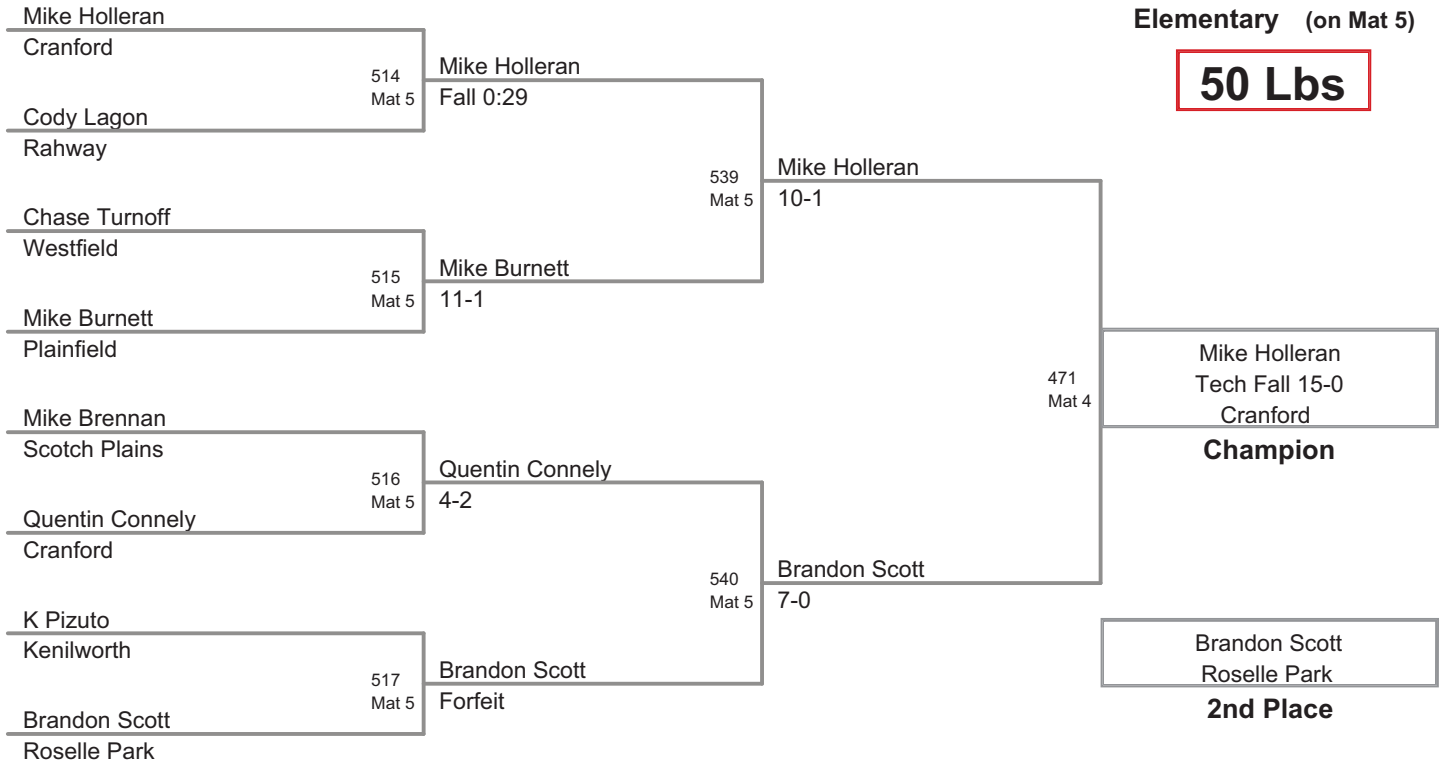

Most Outstanding Wrestler

Josiah Queen - Rahway 60 lbs

2012 Union County Brawl
Elementary (on Mat 1)

47 Lbs

2012 Union County Brawl
Elementary (on Mat 5)

50 Lbs

2012 Union County Brawl
Elementary (on Mat 5)