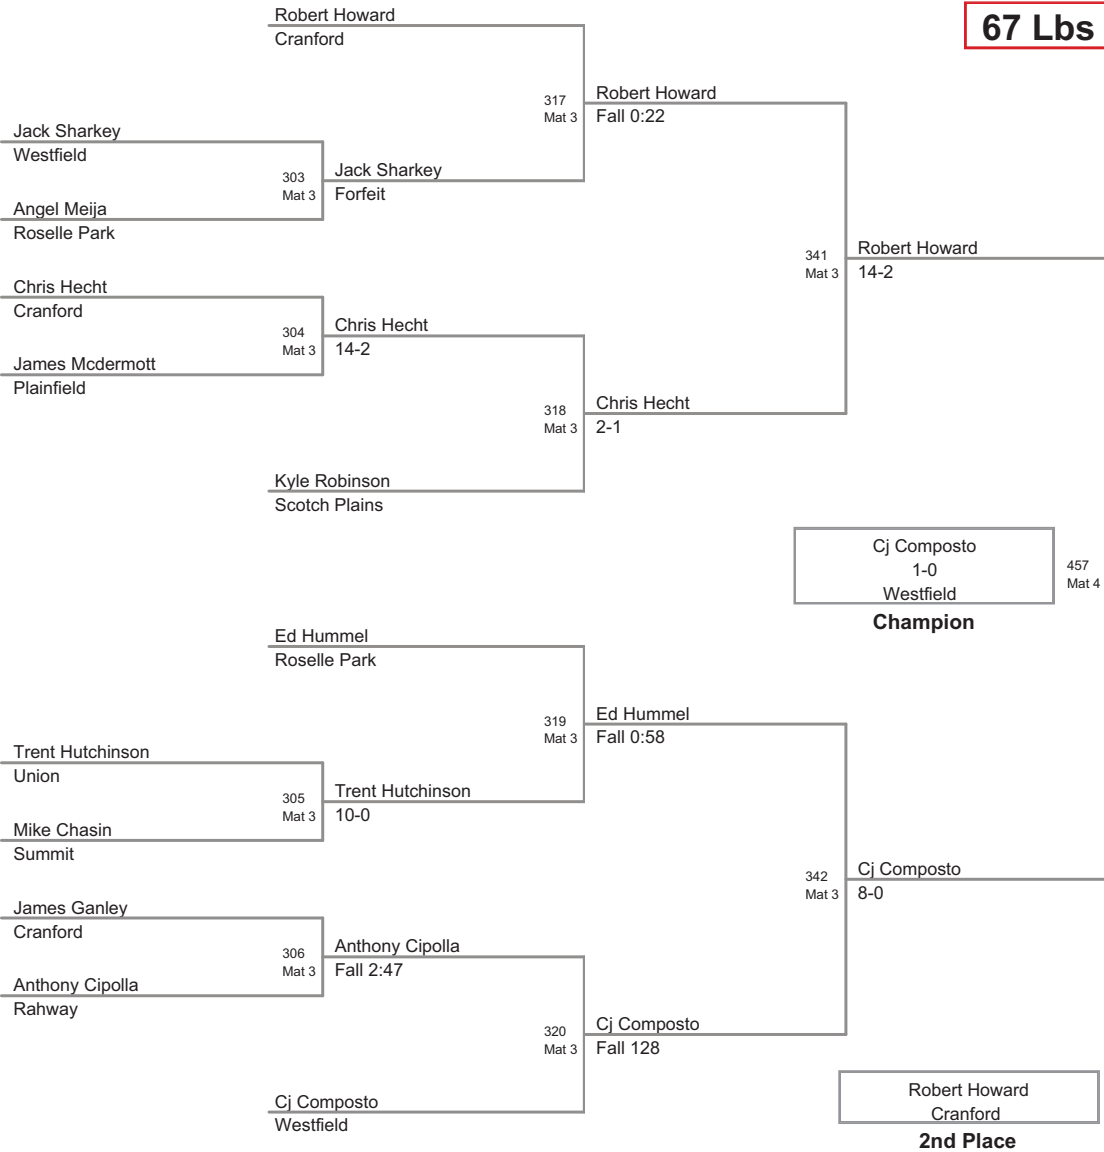

2012 Union County Brawl
Elementary

67 Lbs