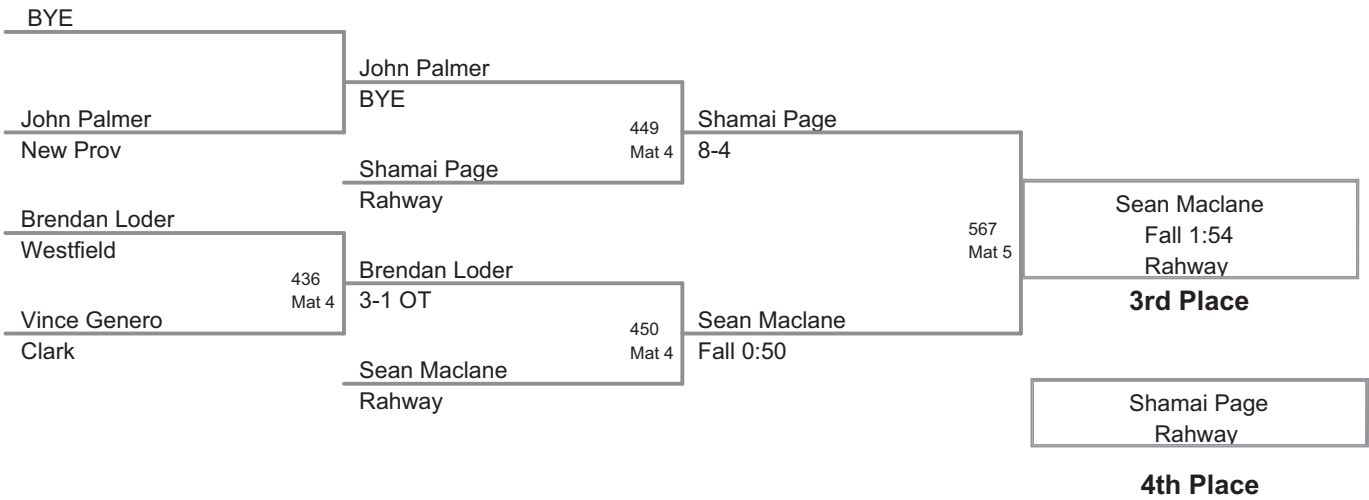

2nd Place

Sean Merkel
Cranford

3rd Place

Justin McClean
Cranford

4th Place

2012 Union County Brawl
Elementary (on Mat 4)

HWT2 Lbs

Plc	Points	Team	CH	CO
1	206	Cranford	-	-
2	132	Summit	-	-
3	131	Roselle Park	-	-
4	126	Kenilworth	-	-
5	104.5	New Prov	-	-
6	71	Westfield	-	-
7	66	Clark	-	-
8	59	Scotch Plains	-	-
9	34	Rahway	-	-
9	34	Union	-	-
11	0	Plainfield	-	-