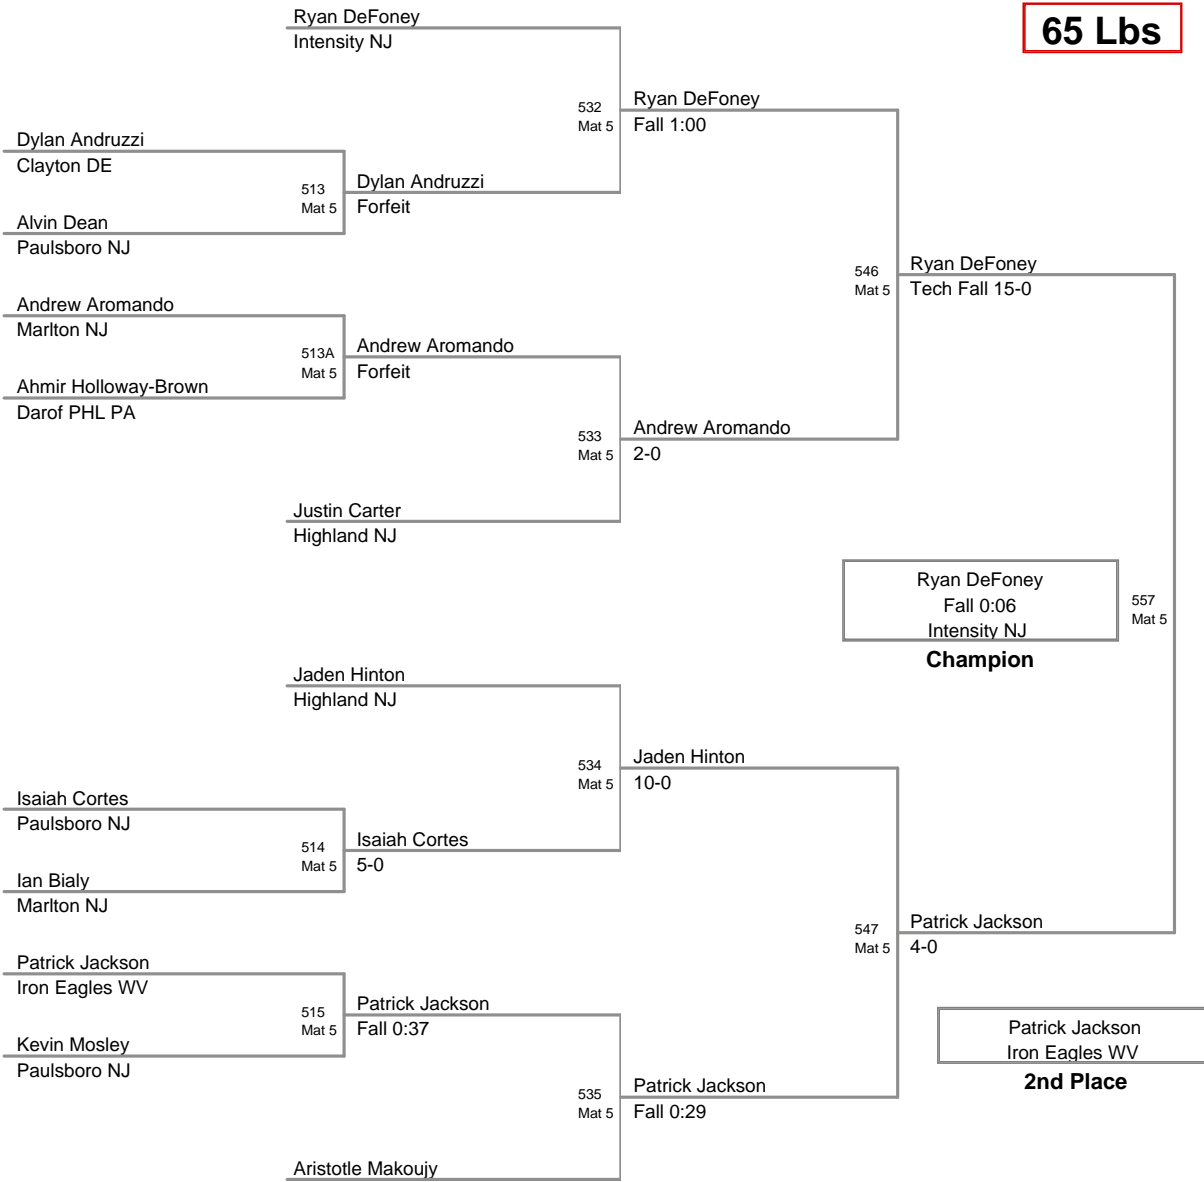

2012 Paulsboro
Midget

65 Lbs