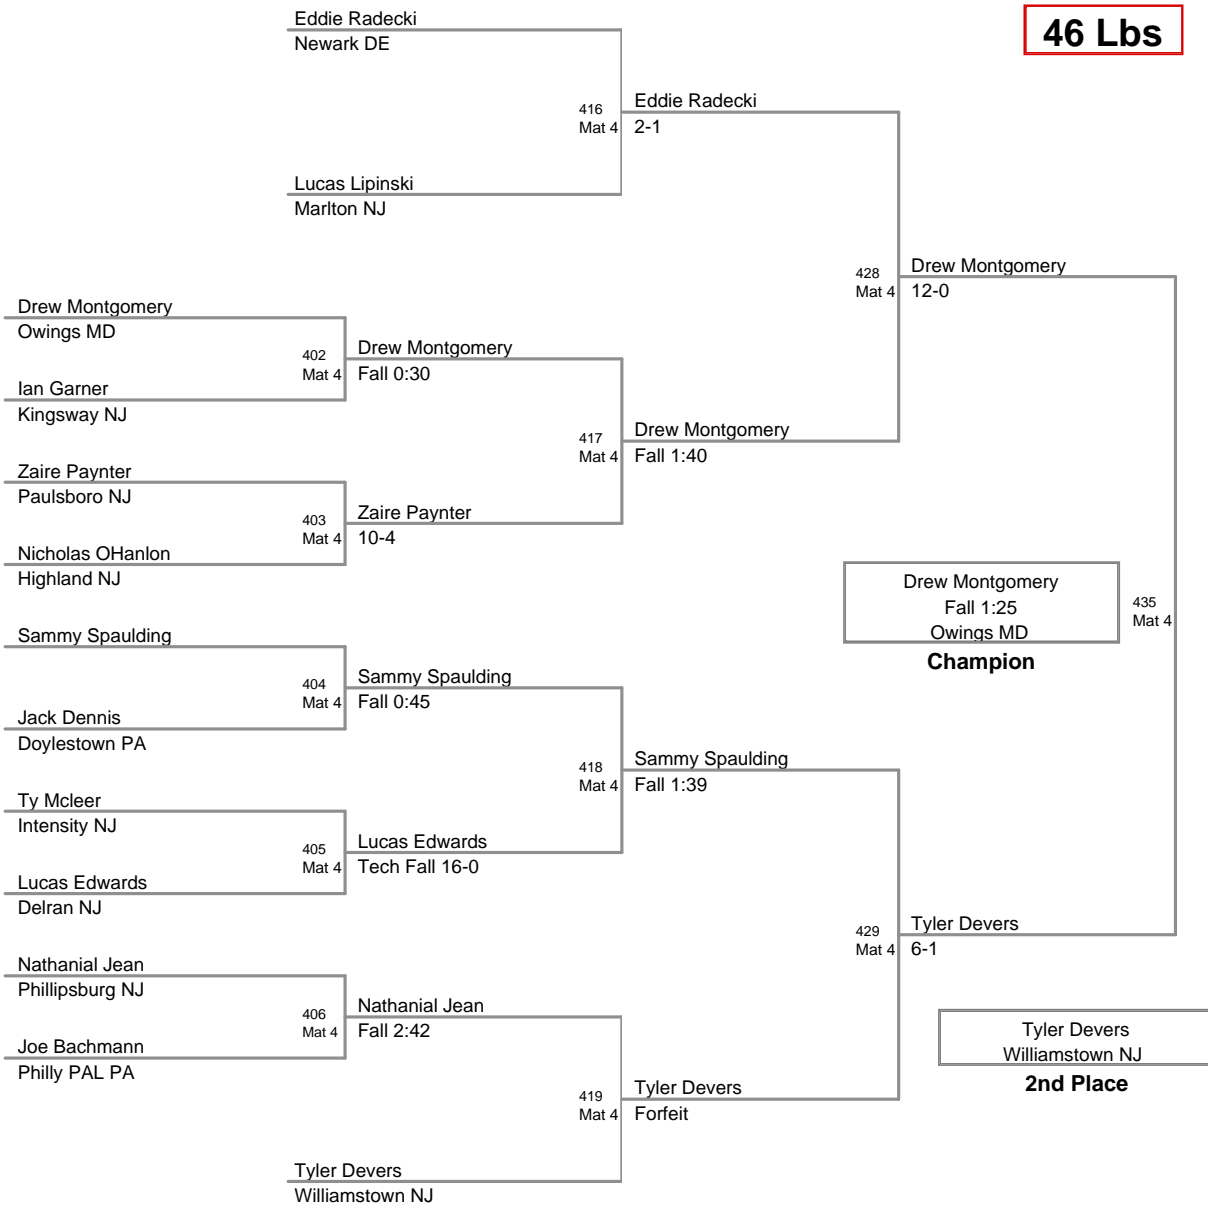

40 Lbs

2012 Paulsboro
Tots

43 Lbs

**2012 Paulsboro
Tots (on Mat 4)**

46 Lbs

2012 Paulsboro
Tots

49 Lbs

2012 Paulsboro
Tots