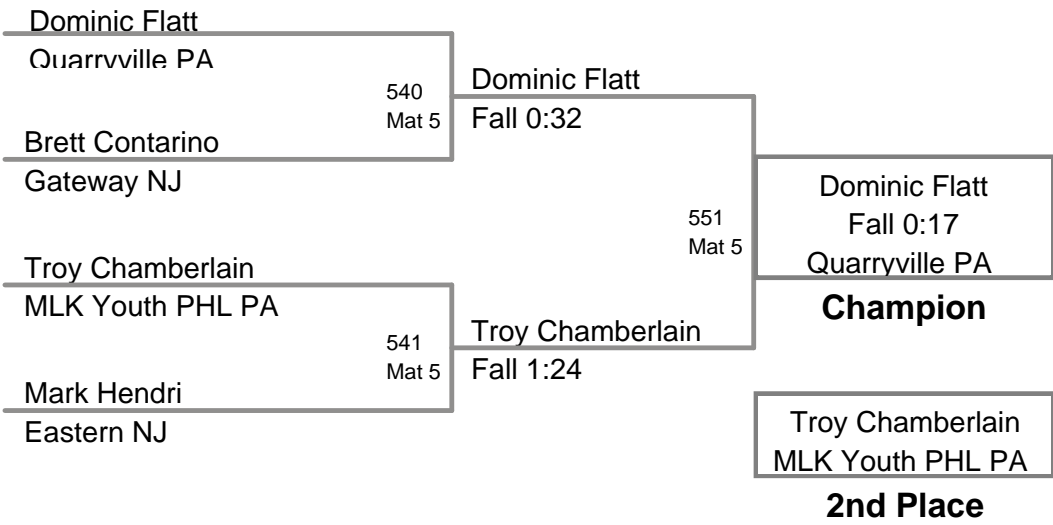

**2012 PAUISBORO
Midget (on Mat 5)**

50 Lbs