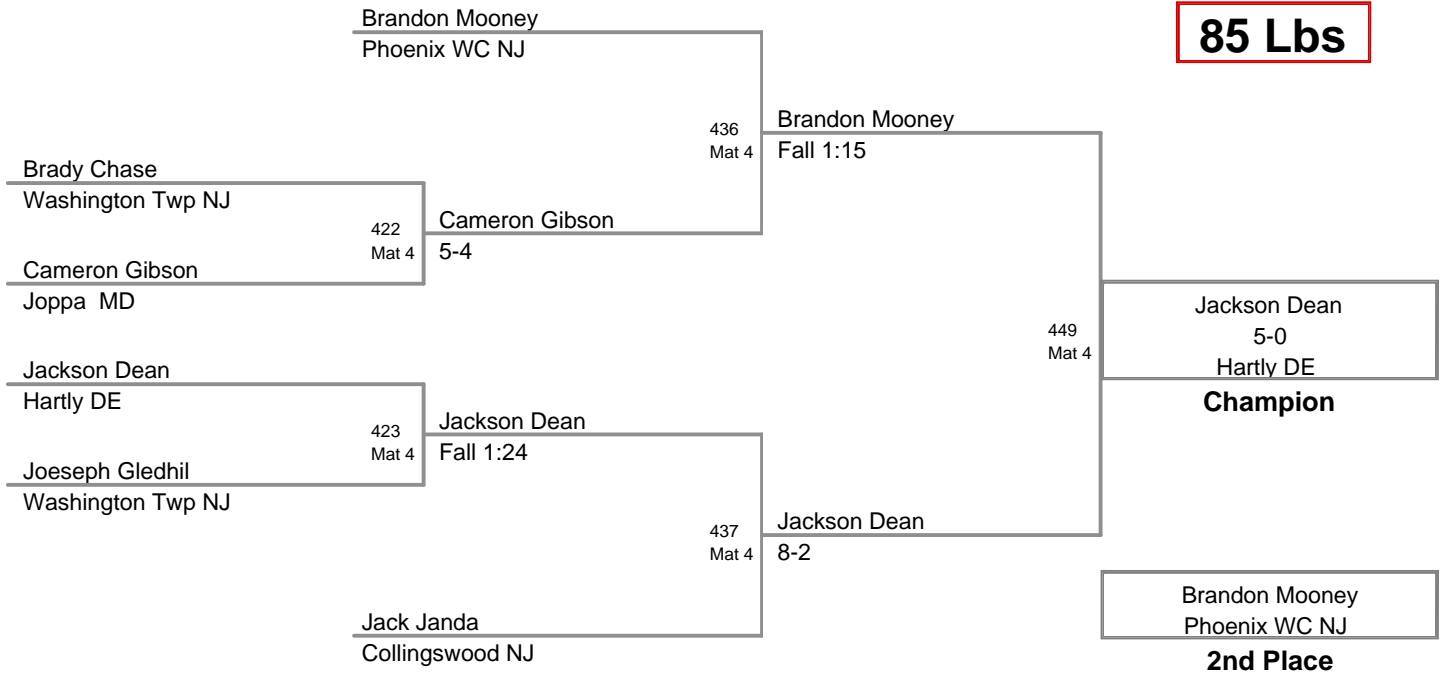

2012 Paulsboro
Midget

85 Lbs