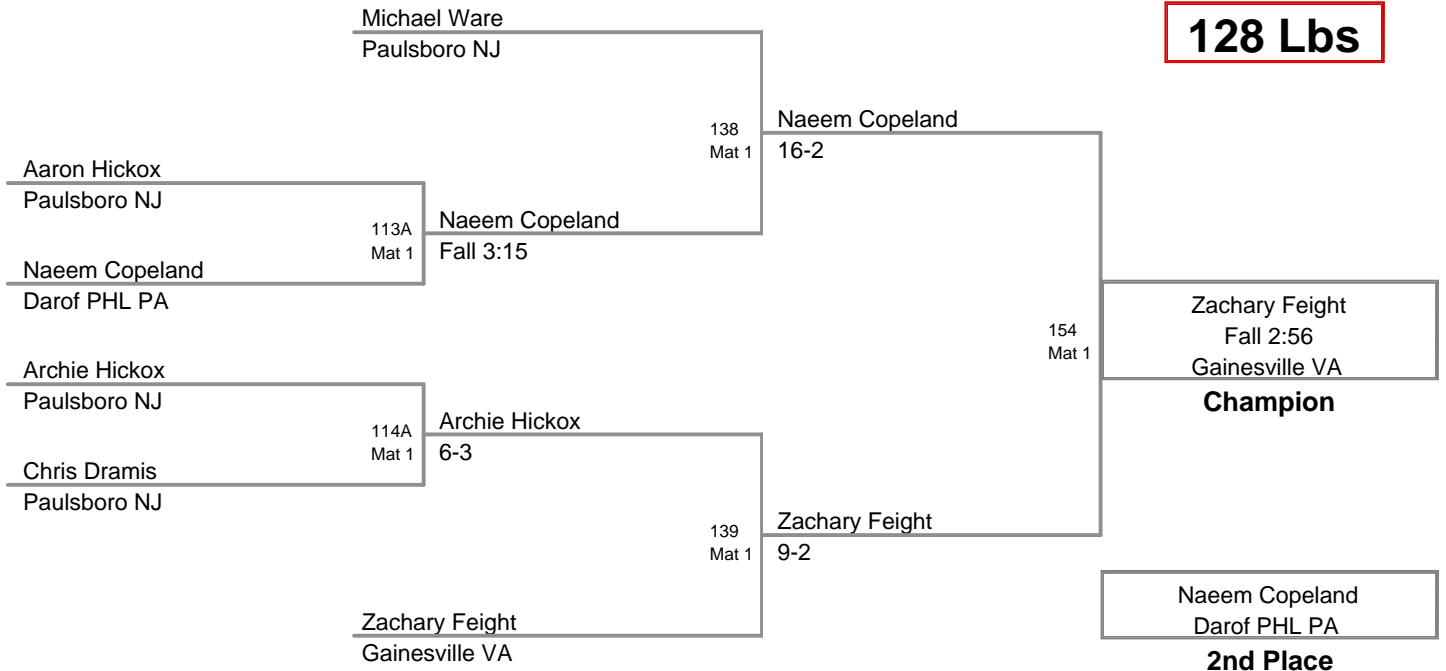

114 Lbs

2012 Paulsboro
Intermediate (on Mat 1)

121 Lbs

2012 Paulsboro
Intermediate

128 Lbs

**2012 Paulsboro
Intermediate (on Mat 1)**

146 Lbs

**2012 Paulsboro
Intermediate (on Mat 1)**