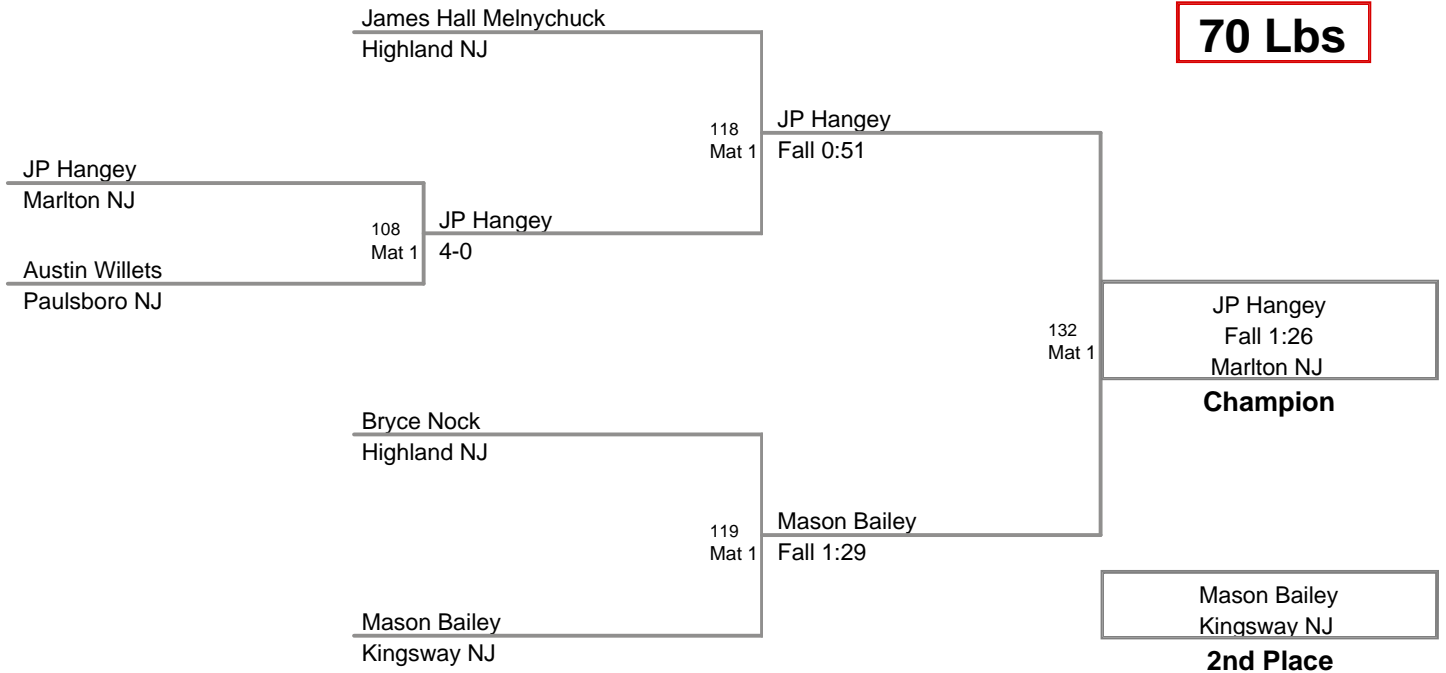

52 Lbs

2012 Paulsboro
Tots

55 Lbs

2012 Paulsboro
Tots (on Mat 1)

60 Lbs

2012 Paulsboro
Tots (on Mat 1)

70 Lbs

2012 Paulsboro
Bantam (on Mat 1)