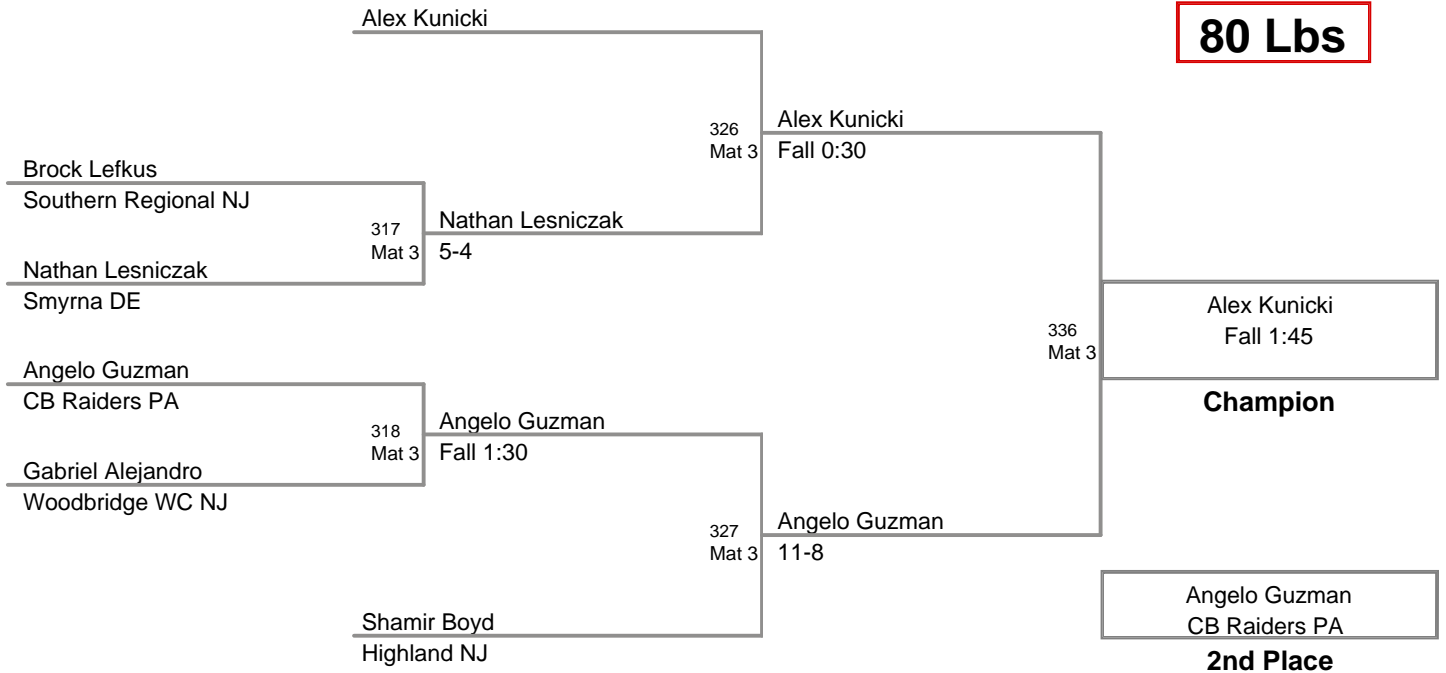

60 Lbs

2012 Paulsboro
Bantam (on Mat 3)

65 Lbs

**2012 Paulsboro
Bantam (on Mat 3)**

70 Lbs

2012 Paulsboro
Bantam (on Mat 3)

80 Lbs

2012 Paulsboro
Bantam