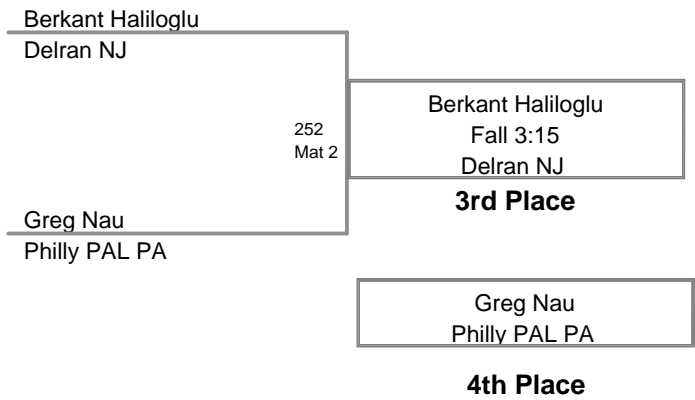

2012 Paulsboro
Junior

125 Lbs