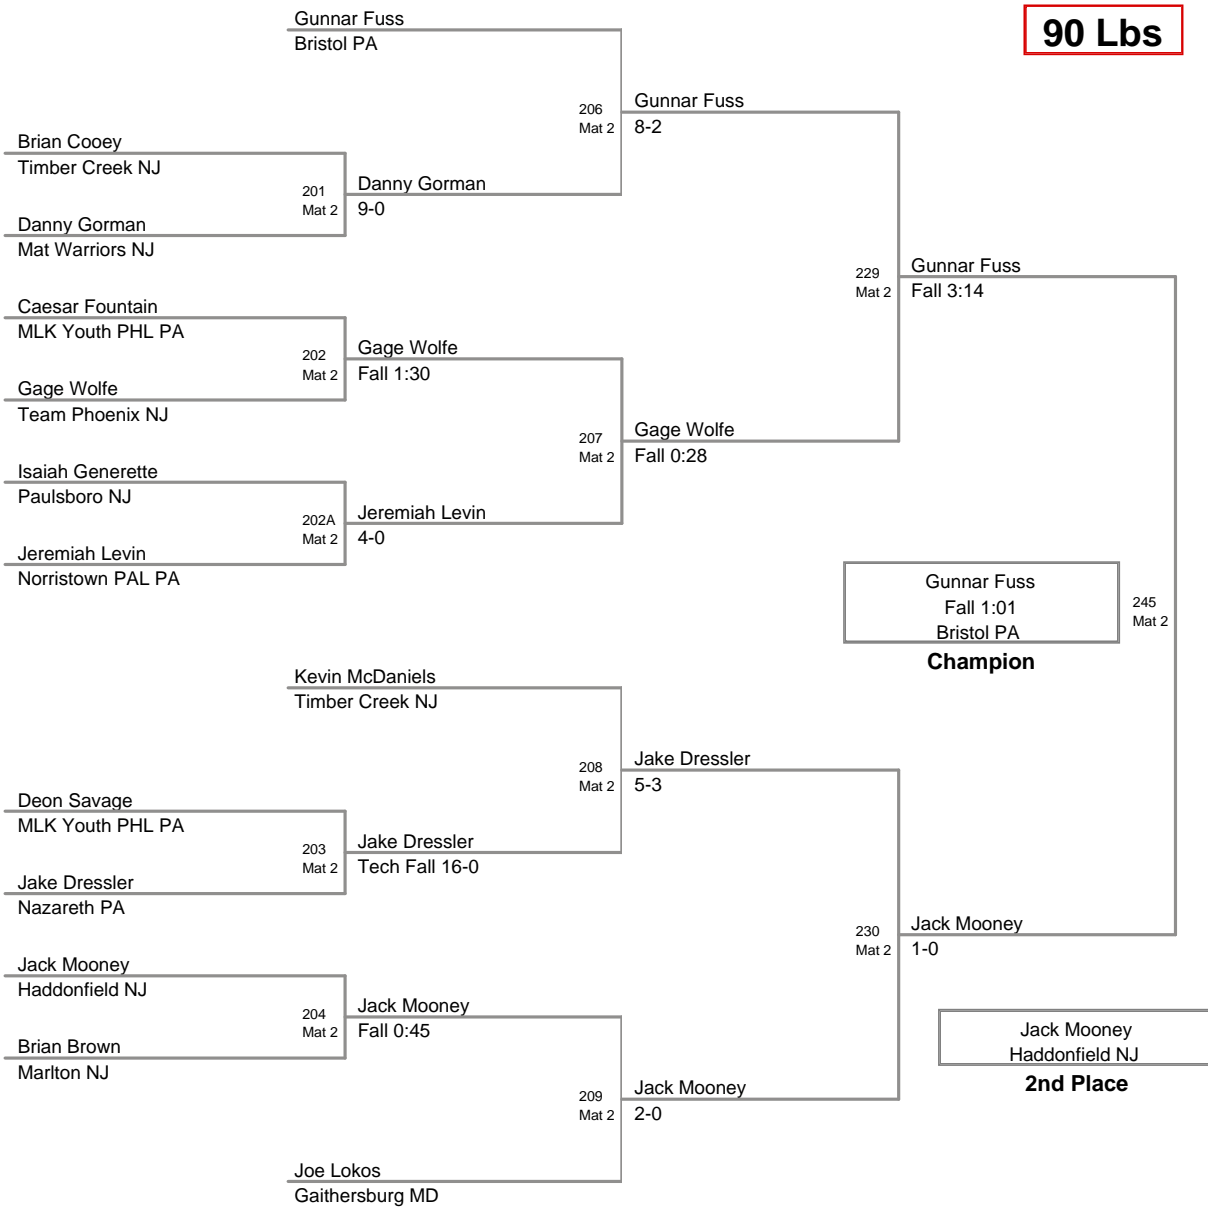

2012 Paulsboro
Junior

90 Lbs