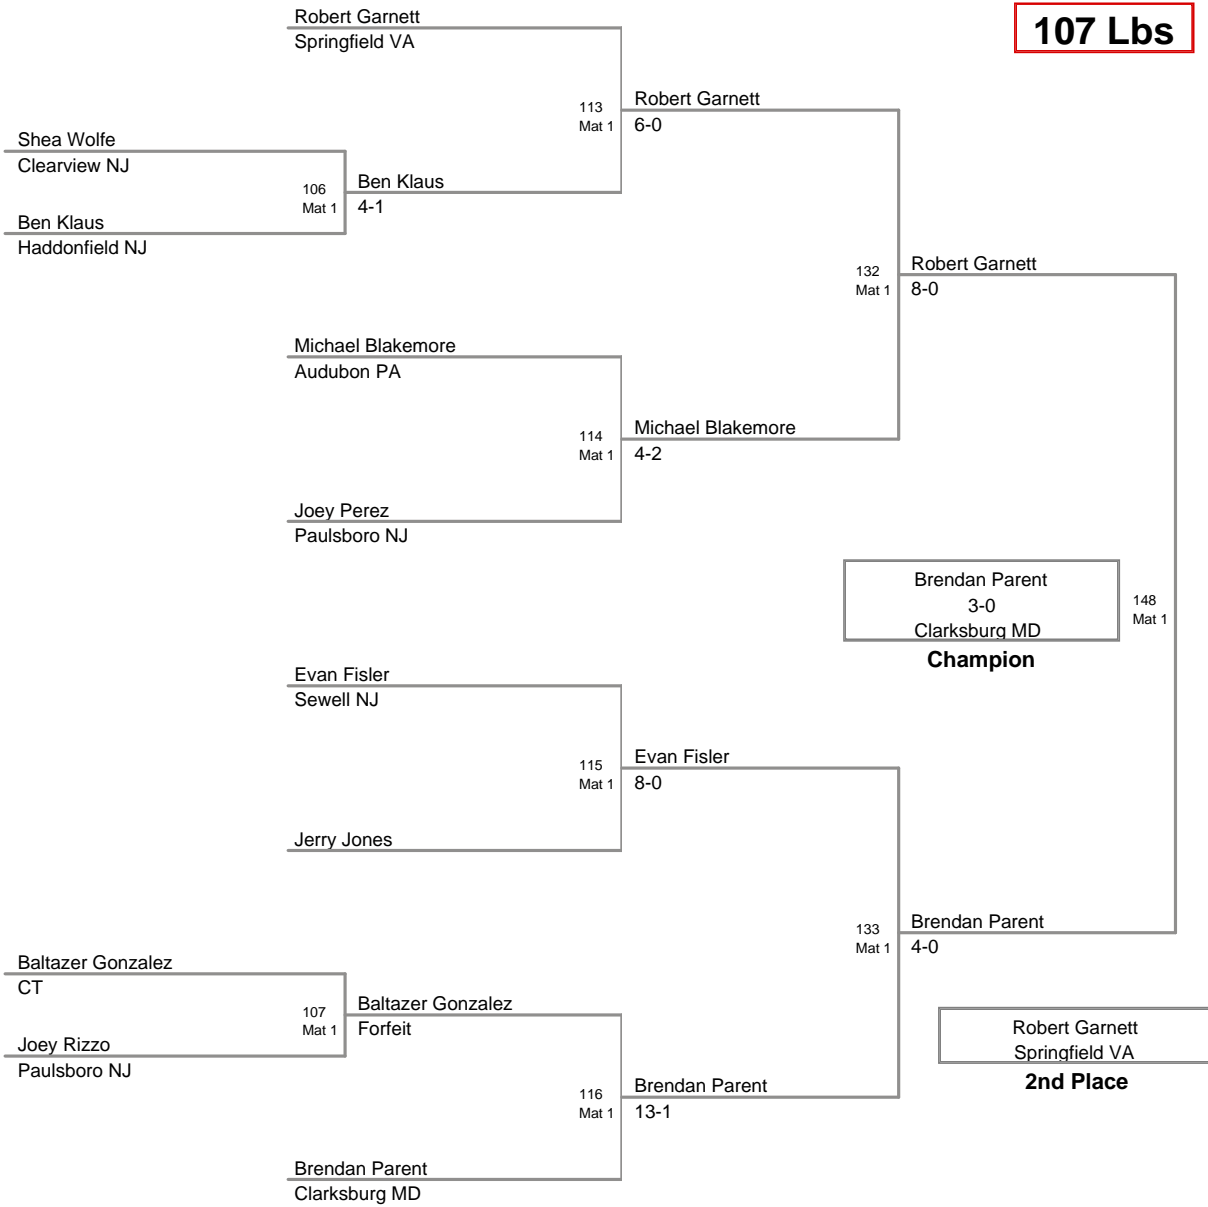

81 Lbs

**2012 Paulsboro
Intermediate (on Mat 2)**

87 Lbs

2012 Paulsboro
Intermediate (on Mat 1)

100 Lbs

2012 Paulsboro
Intermediate (on Mat 1)

107 Lbs

**2012 Paulsboro
Intermediate (on Mat 1)**