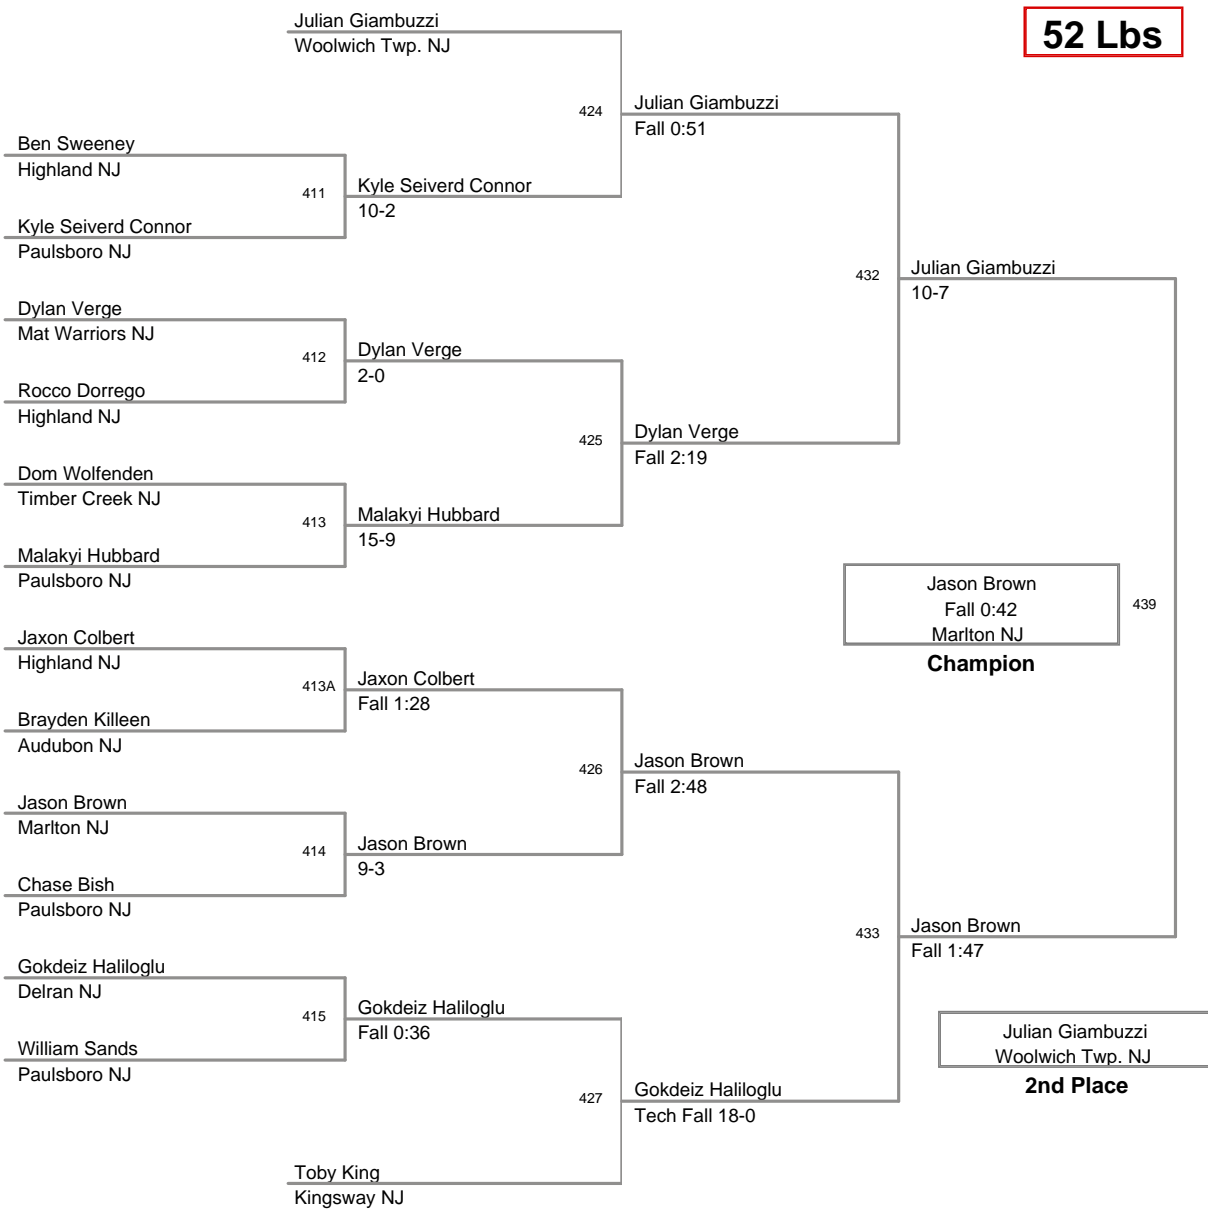

2012 Paulsboro
Tots

52 Lbs