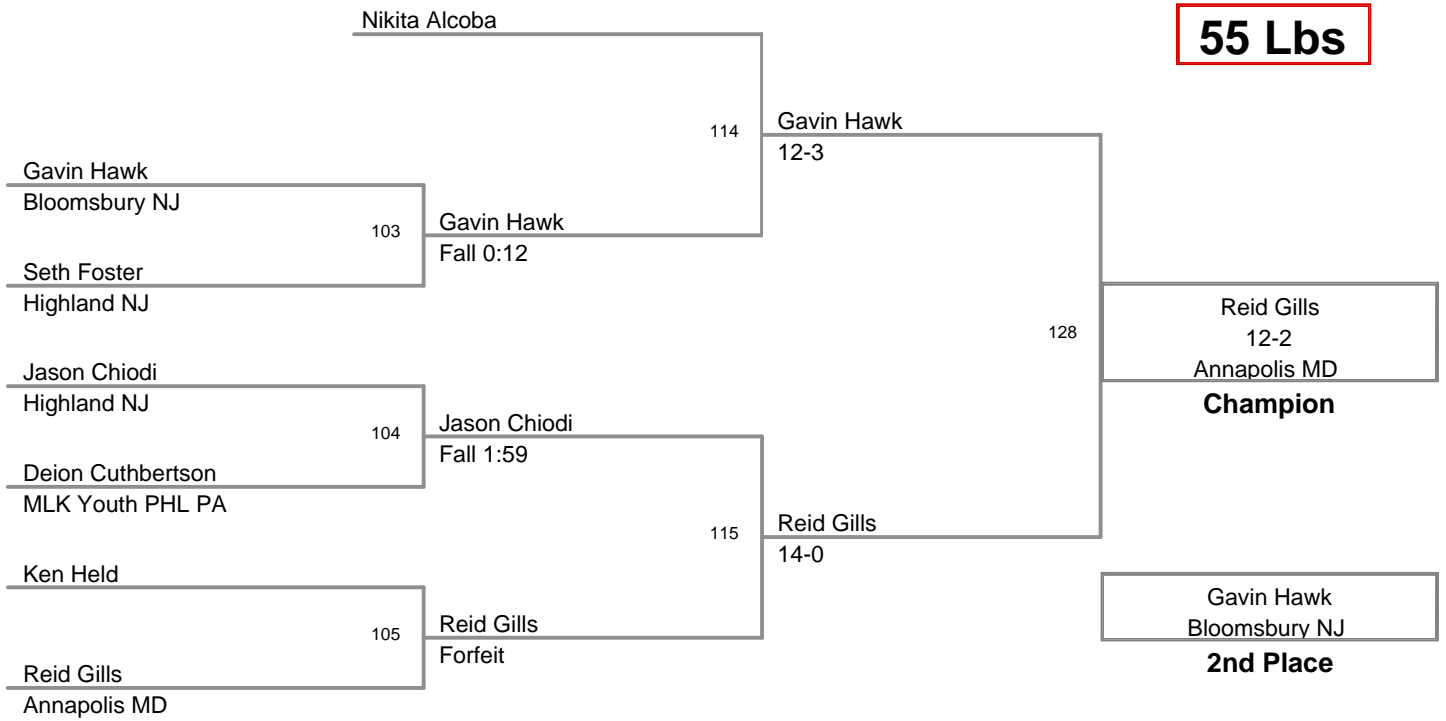

2012 Paulsboro
Tots

55 Lbs