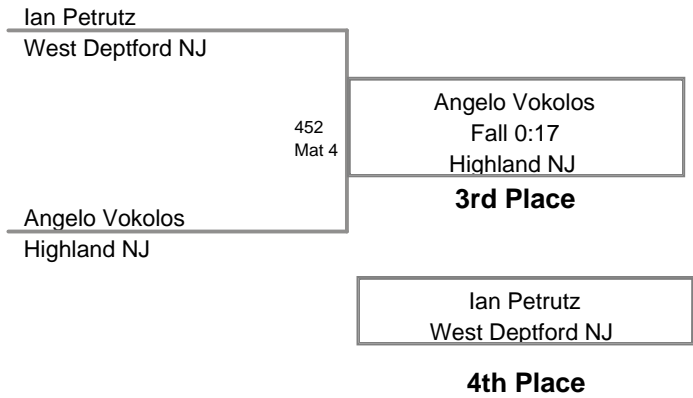

2012 Paulsboro
Midget

85 Lbs

2012 Paulsboro
Midget (on Mat 4)

90 Lbs

2012 Paulsboro
Midget (on Mat 4)

100 Lbs

2012 Paulsboro
Midget (on Mat 4)

110 Lbs

Dylan Craighton Smyrna DE	411 Mat 4	Dylan Craighton
Douglas Tompkins Jr Highland NJ		10-5

Dylan Craighton Smyrna DE	429 Mat 4	Dylan Craighton
Douglas Tompkins Jr Highland NJ		Fall 0:58

Dylan Craighton Smyrna DE	442 Mat 4	Dylan Craighton
Douglas Tompkins Jr Highland NJ		4-2