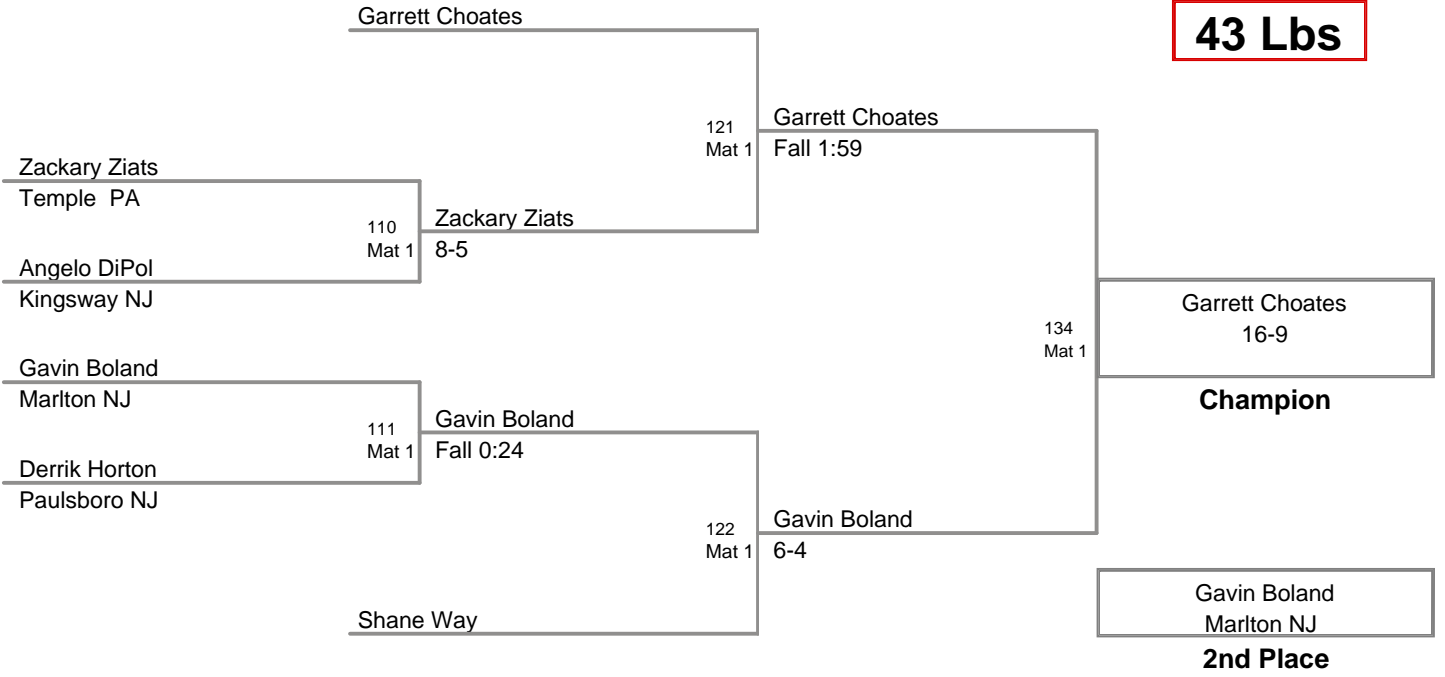

Brian Parker
Cincinnati OH

Champion

Julian Bolden
Highland NJ

2nd Place

3rd Place

2012 Paulsboro
Bantam (on Mat 1)

43 Lbs

2012 Paulsboro
Bantam (on Mat 1)