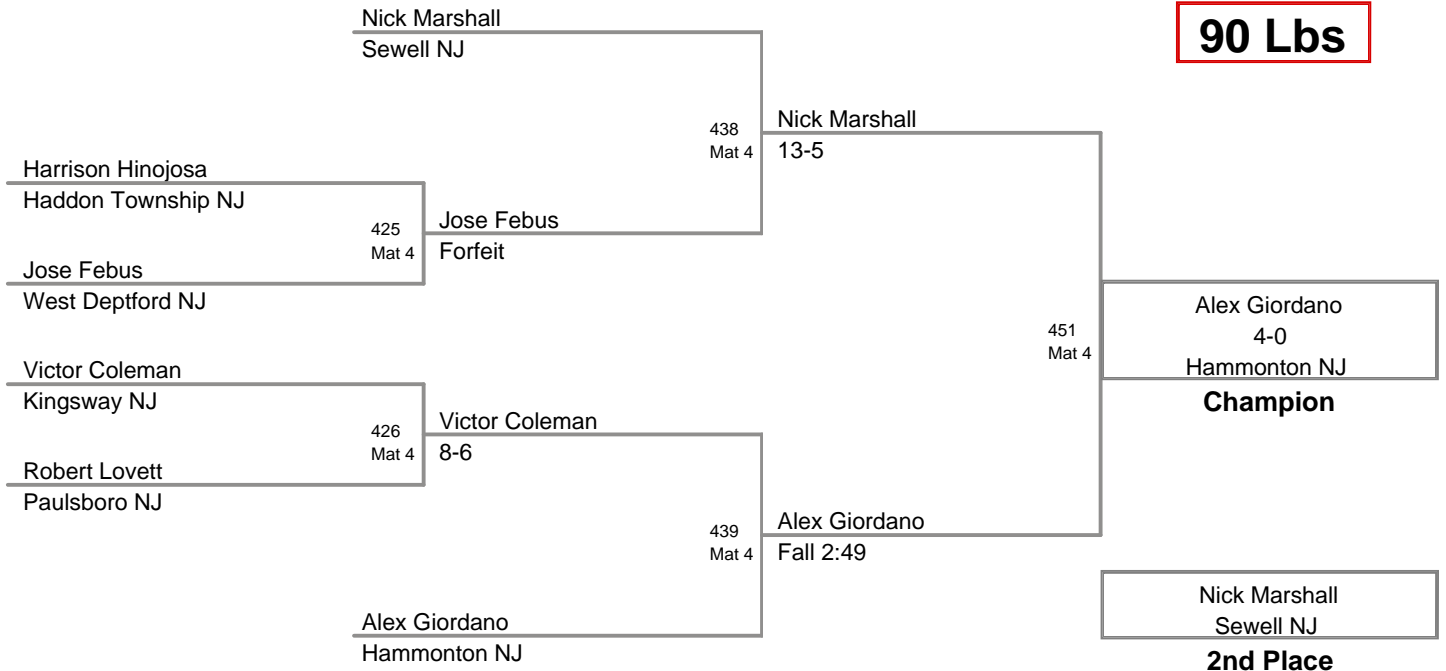

2012 Paulsboro
Midget (on Mat 4)

90 Lbs