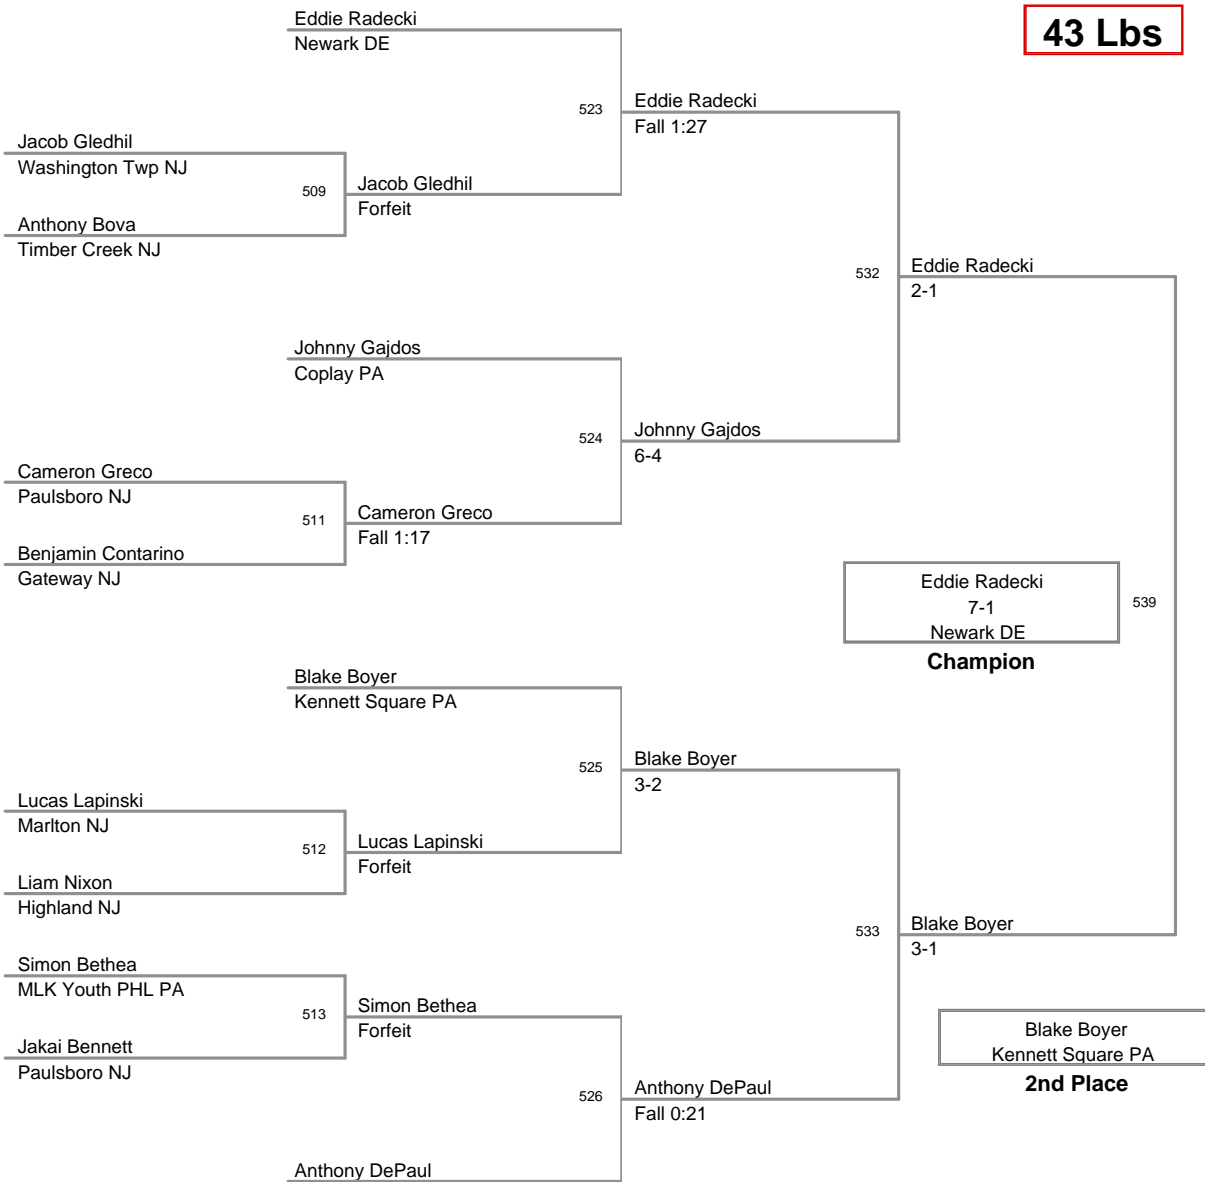

40 Lbs

2012 Paulsboro
Tots

43 Lbs

**2012 Paulsboro
Tots (on Mat 4)**

46 Lbs

2012 Paulsboro
Tots

49 Lbs

2012 Paulsboro
Tots