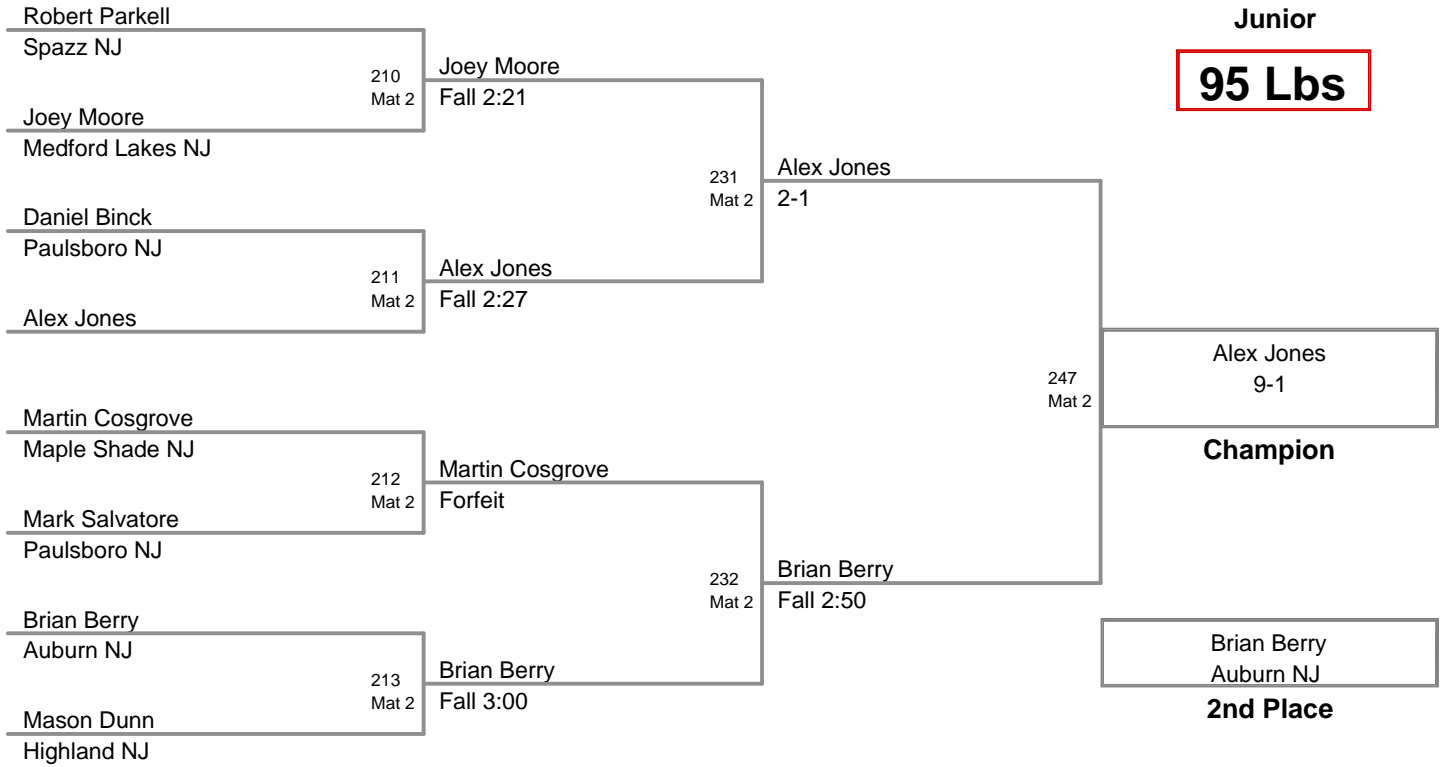

85 Lbs

2012 Paulsboro
Junior

90 Lbs

**2012 Paulsboro
Junior**

95 Lbs

**2012 Paulsboro
Junior (on Mat 2)**

100 Lbs

2012 Paulsboro
Junior (on Mat 2)