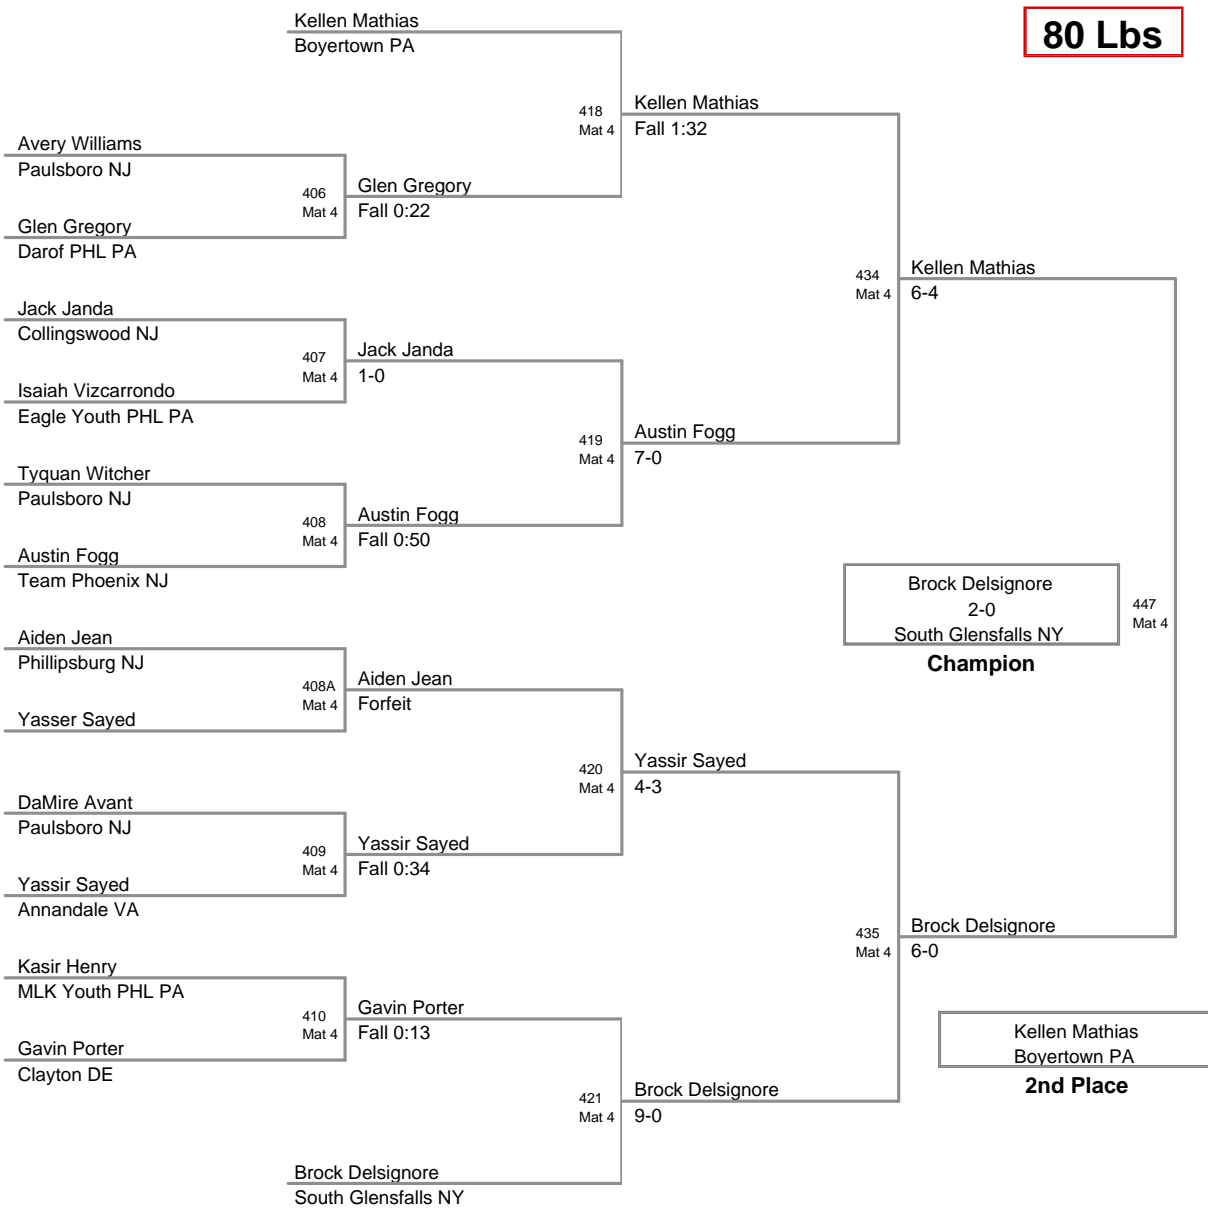

2012 Paulsboro
Midget

65 Lbs

2012 Paulsboro
Midget

70 Lbs

2012 Paulsboro
Midget

75 Lbs

2012 Paulsboro
Midget

80 Lbs