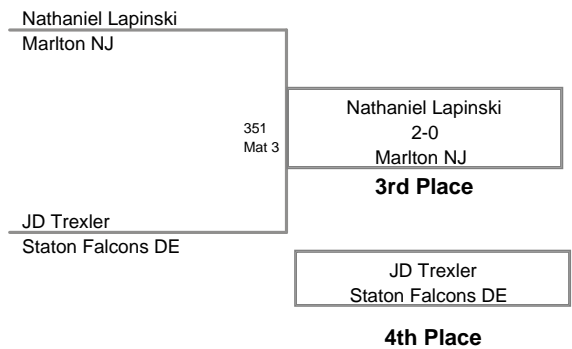

Champion

Conner Batten
Woodstown NJ

2nd Place

Dennis Lee
Paulsboro NJ

3rd Place

2012 Paulsboro
Junior

HWT Lbs

2012 Paulsboro
Junior (on Mat 3)

65 Lbs

2012 Paulsboro
Junior (on Mat 3)

70 Lbs

2012 Paulsboro
Junior

75 Lbs

2012 Paulsboro
Junior

80 Lbs

2012 Paulsboro
Junior