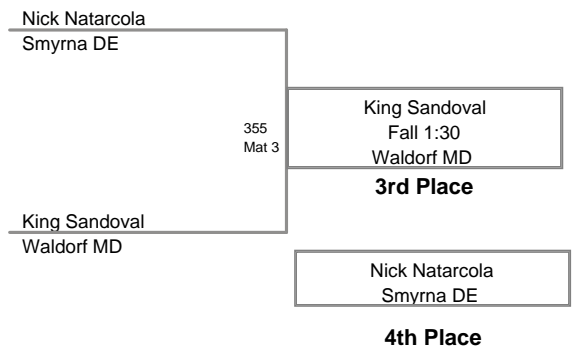

2012 Paulsboro
Junior

85 Lbs