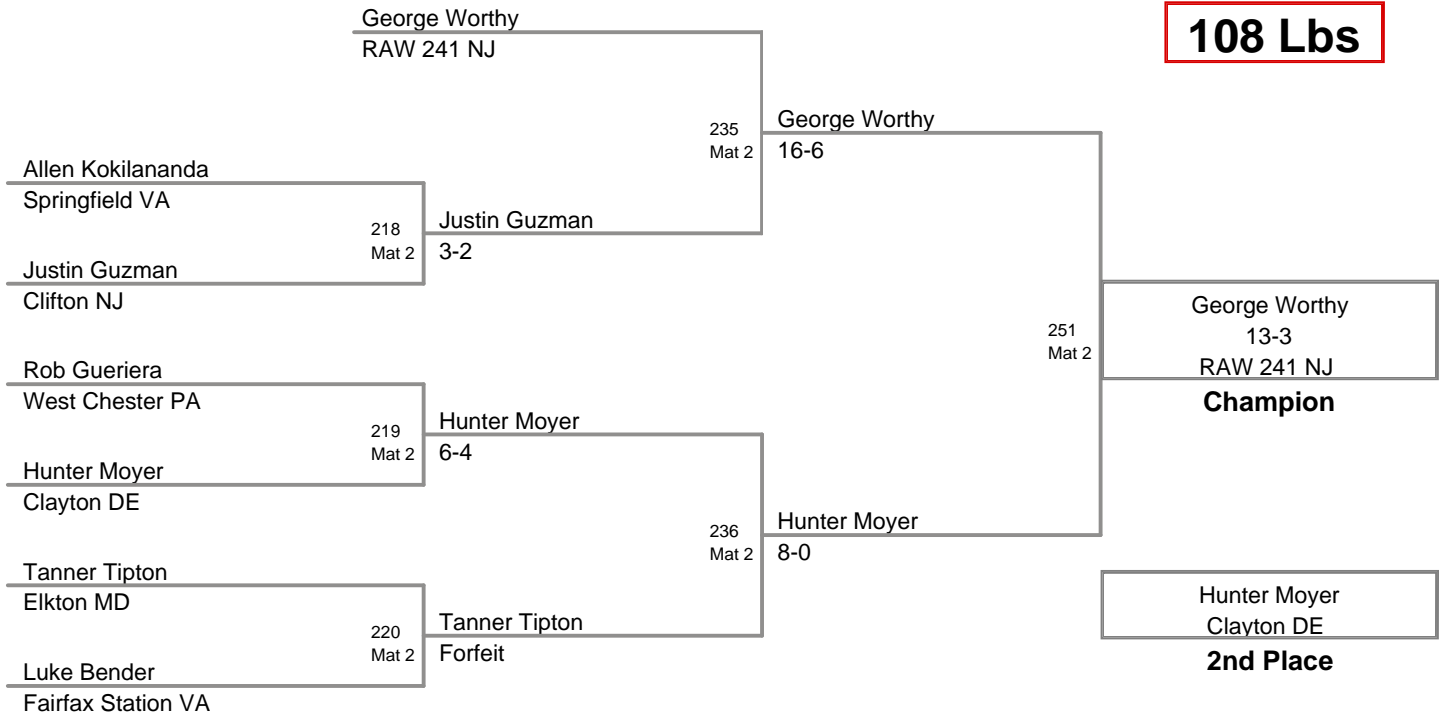

2012 Paulsboro
Junior (on Mat 2)

108 Lbs