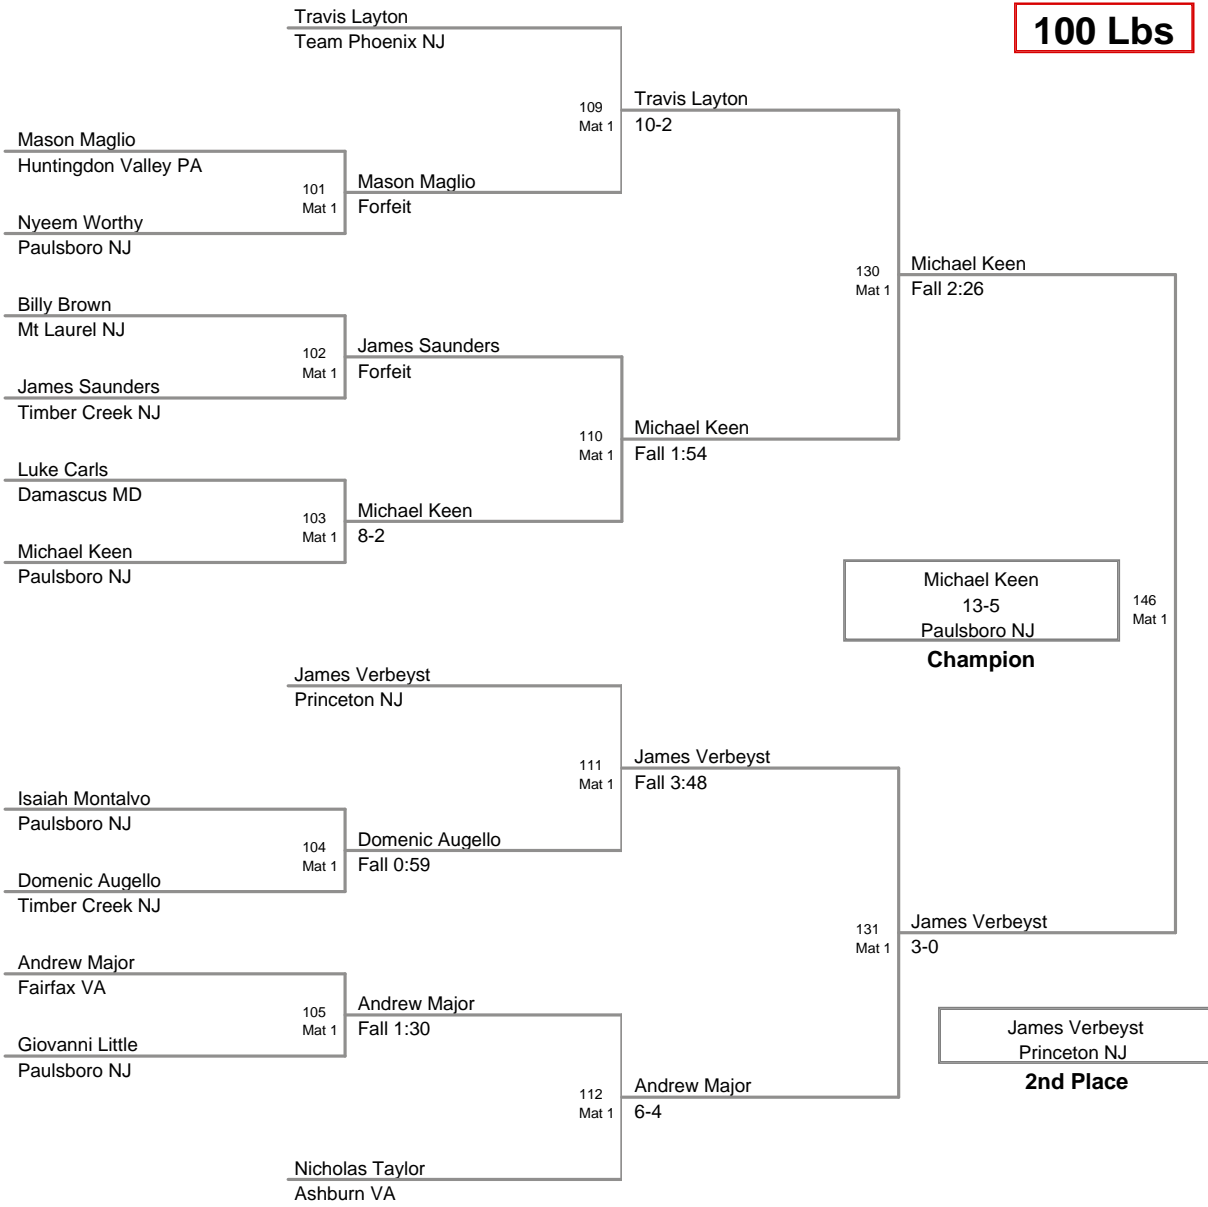

81 Lbs

**2012 Paulsboro
Intermediate (on Mat 2)**

87 Lbs

2012 Paulsboro
Intermediate (on Mat 1)

100 Lbs

2012 Paulsboro
Intermediate (on Mat 1)

107 Lbs

**2012 Paulsboro
Intermediate (on Mat 1)**