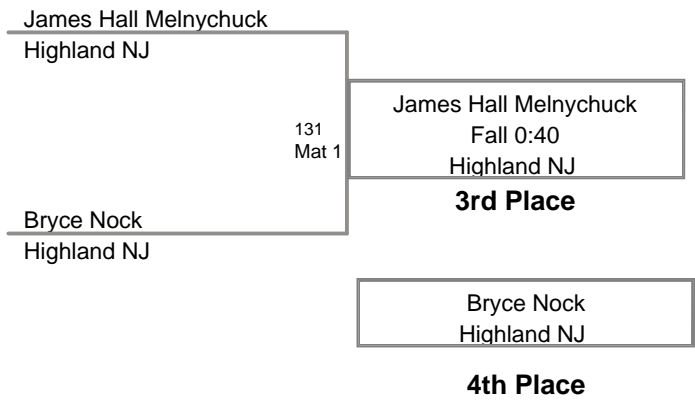

52 Lbs

2012 Paulsboro
Tots

55 Lbs

2012 Paulsboro
Tots (on Mat 1)

60 Lbs

2012 Paulsboro
Tots (on Mat 1)

70 Lbs

2012 Paulsboro
Bantam (on Mat 1)