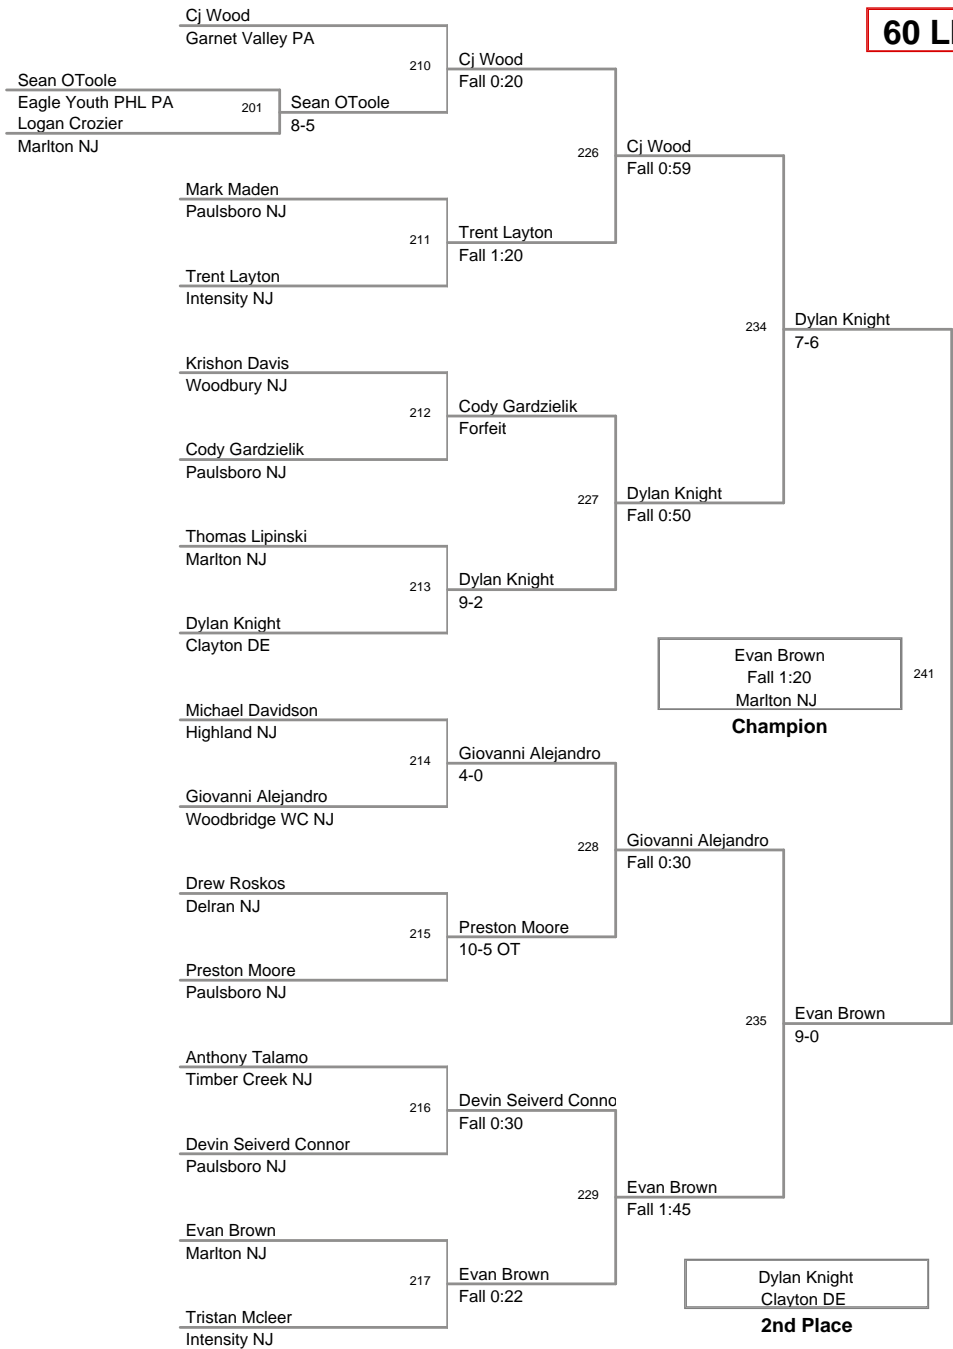

2012 Paulsboro
Bantam

60 Lbs