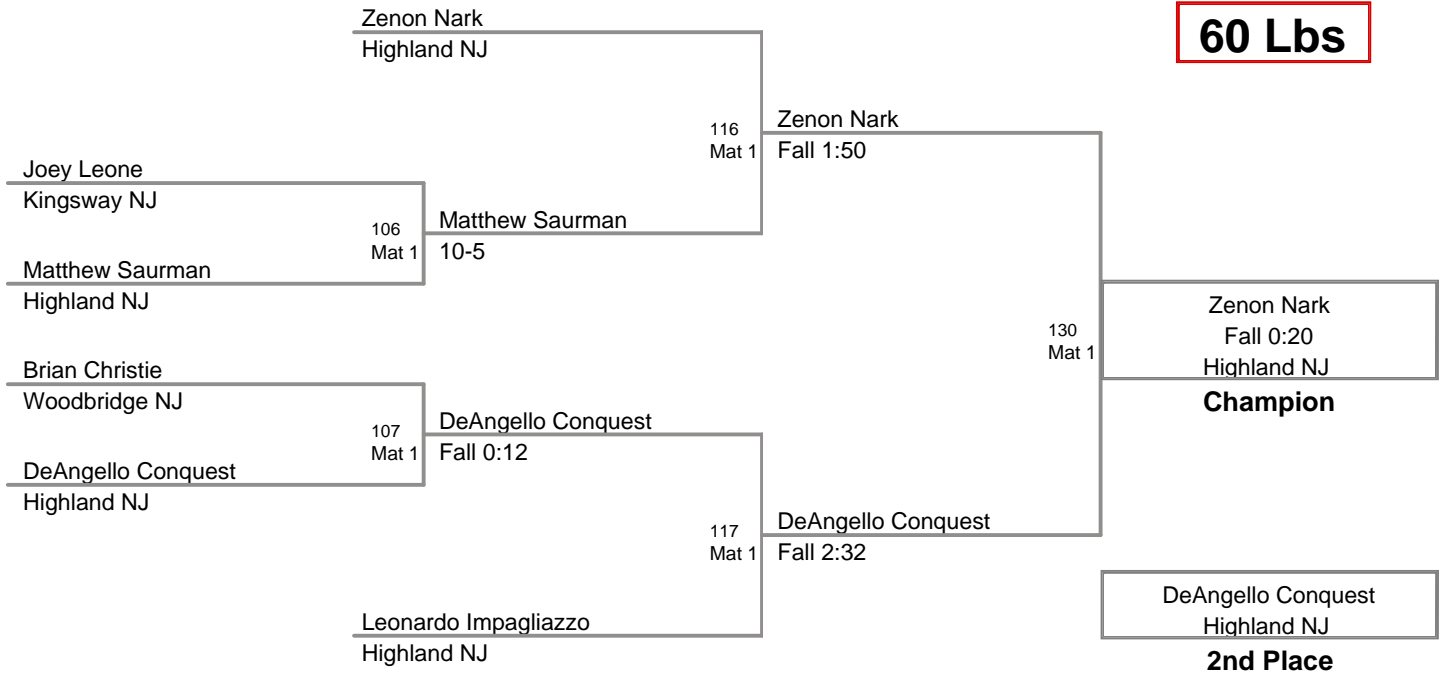

52 Lbs

2012 Paulsboro
Tots

55 Lbs

2012 Paulsboro
Tots (on Mat 1)

60 Lbs

2012 Paulsboro
Tots (on Mat 1)

70 Lbs

2012 Paulsboro
Bantam (on Mat 1)