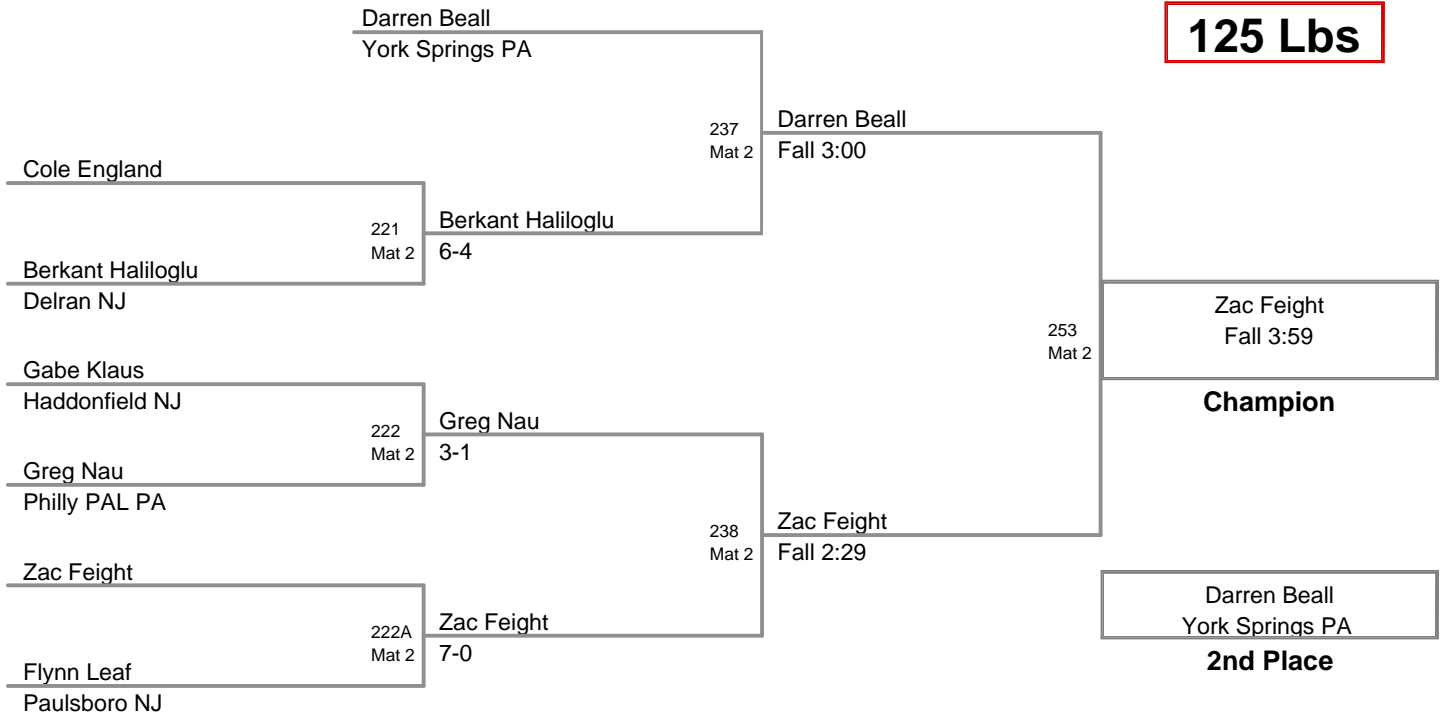

2012 Paulsboro
Junior

125 Lbs