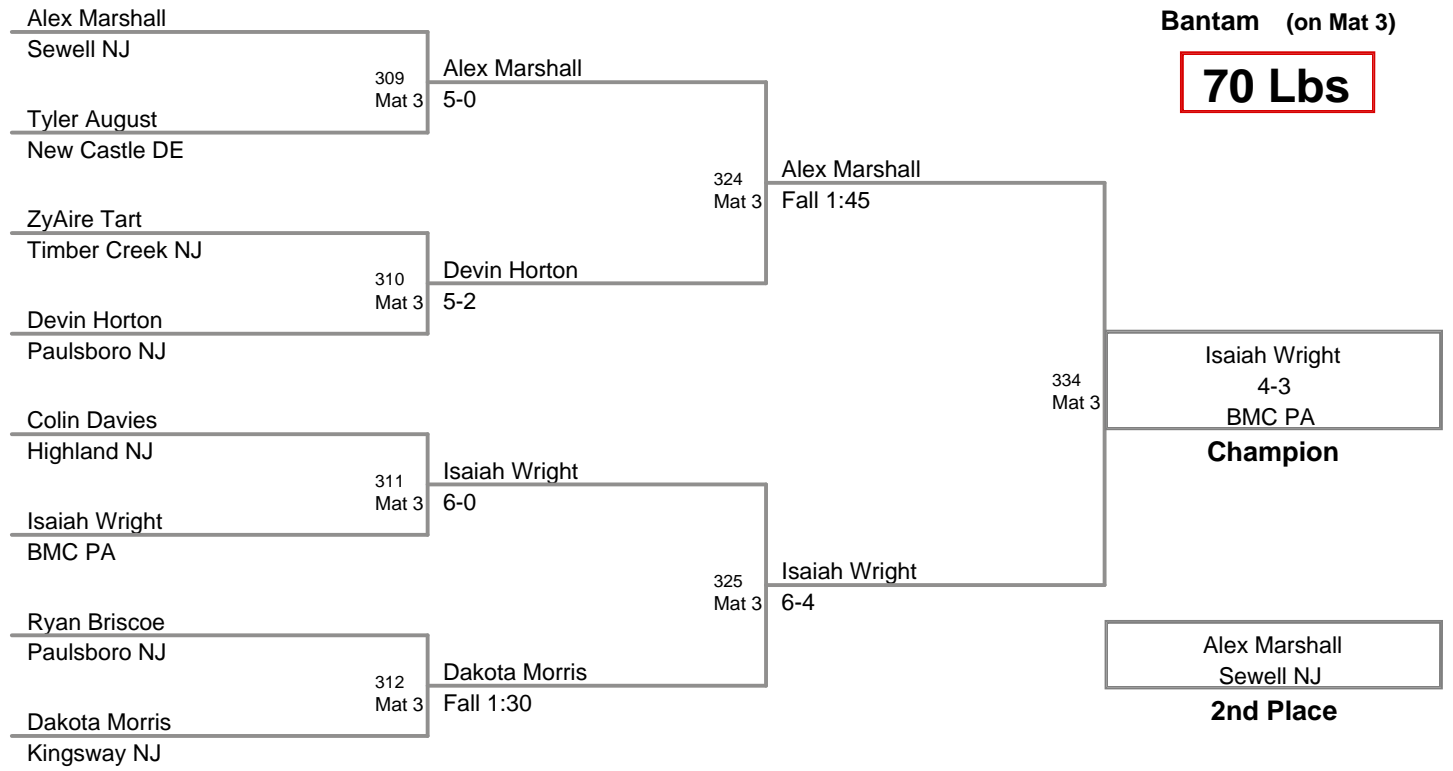

60 Lbs

2012 Paulsboro
Bantam (on Mat 3)

65 Lbs

**2012 Paulsboro
Bantam (on Mat 3)**

70 Lbs

2012 Paulsboro
Bantam (on Mat 3)

80 Lbs

2012 Paulsboro
Bantam