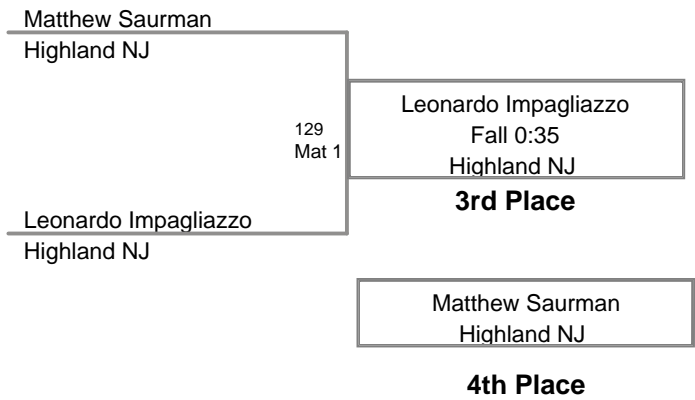

52 Lbs

2012 Paulsboro
Tots

55 Lbs

2012 Paulsboro
Tots (on Mat 1)

60 Lbs

2012 Paulsboro
Tots (on Mat 1)

70 Lbs

2012 Paulsboro
Bantam (on Mat 1)