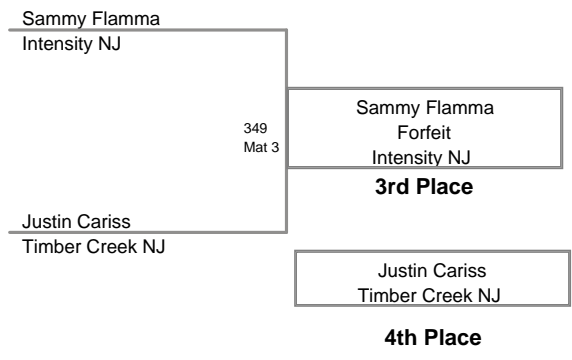

Champion

Conner Batten
Woodstown NJ

2nd Place

Dennis Lee
Paulsboro NJ

3rd Place

2012 Paulsboro
Junior

HWT Lbs

2012 Paulsboro
Junior (on Mat 3)

65 Lbs

2012 Paulsboro
Junior (on Mat 3)

70 Lbs

2012 Paulsboro
Junior

75 Lbs

2012 Paulsboro
Junior

80 Lbs

2012 Paulsboro
Junior