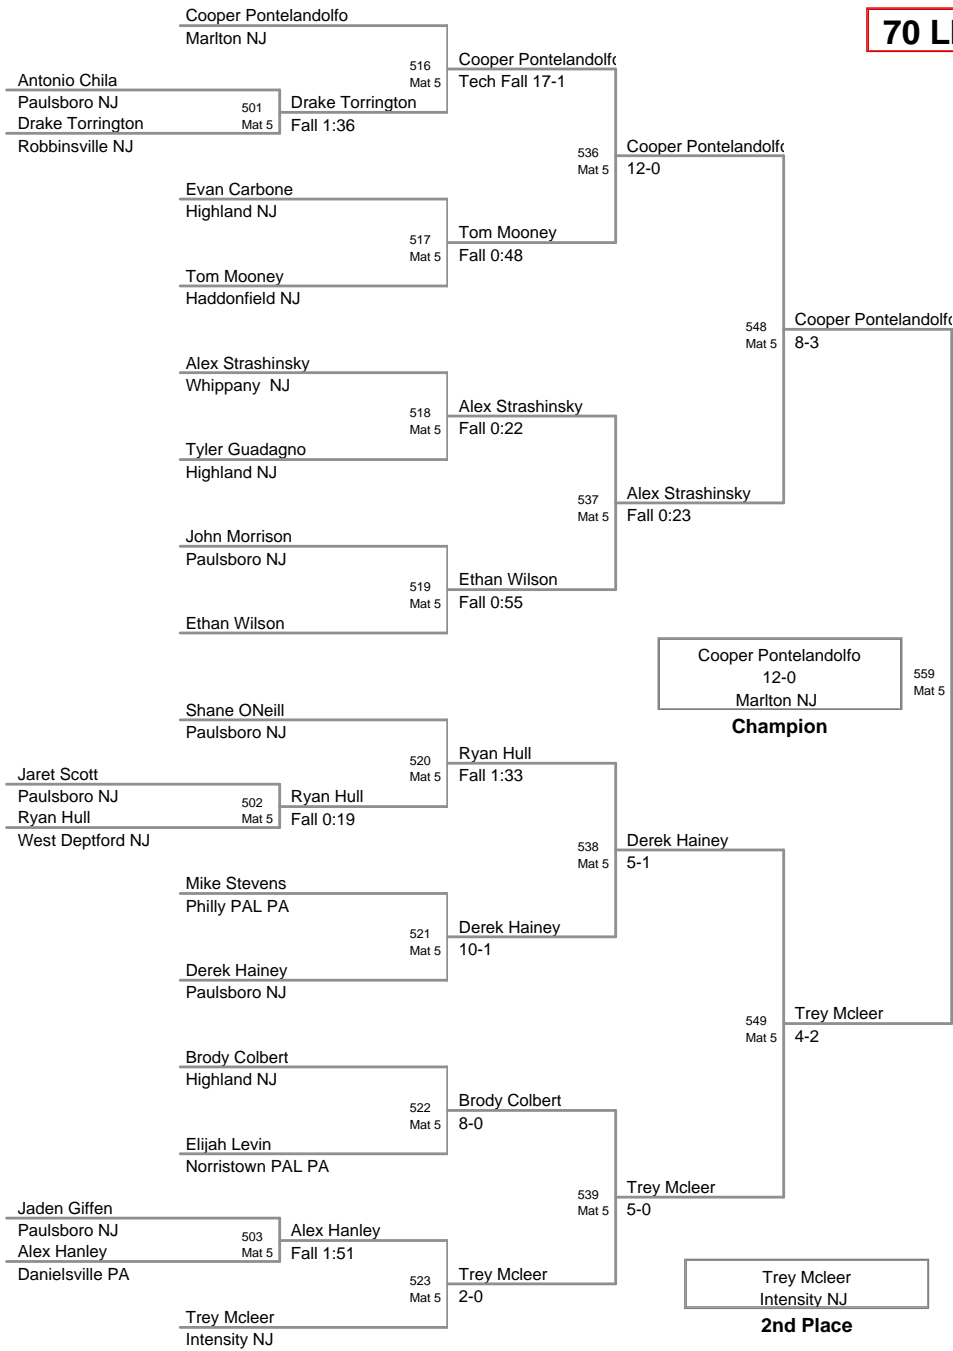

2012 Paulsboro
Midget

70 Lbs