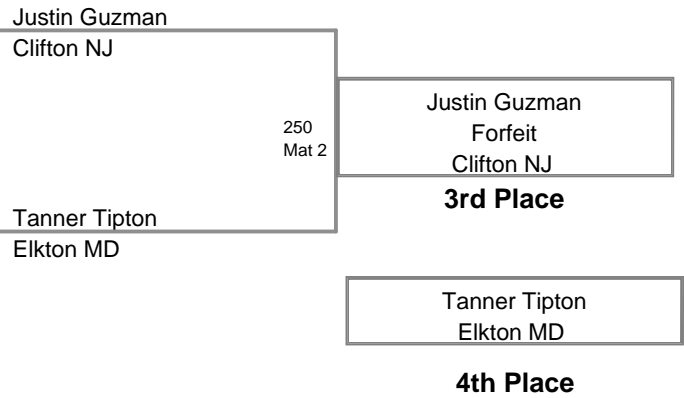

2012 Paulsboro
Junior (on Mat 2)

108 Lbs