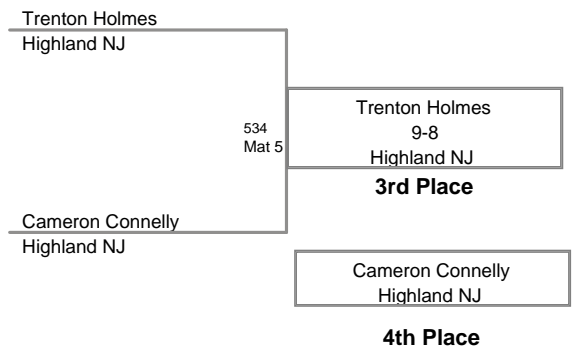

Eric Scott
Paulsboro NJ

Champion

Brett Benecke
Jackson NJ

2nd Place

3rd Place

2012 Paulsboro
Tots (on Mat 5)

37 Lbs

2012 Paulsboro
Tots (on Mat 5)