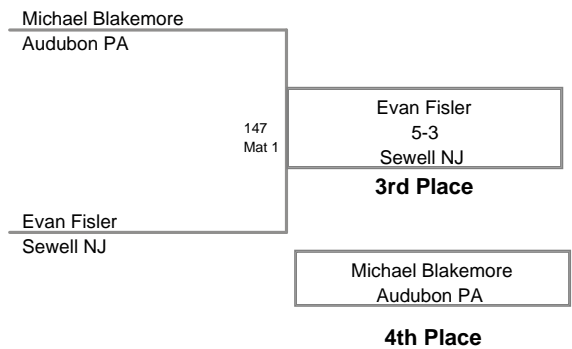

81 Lbs

**2012 Paulsboro
Intermediate (on Mat 2)**

87 Lbs

2012 Paulsboro
Intermediate (on Mat 1)

100 Lbs

2012 Paulsboro
Intermediate (on Mat 1)

107 Lbs

**2012 Paulsboro
Intermediate (on Mat 1)**