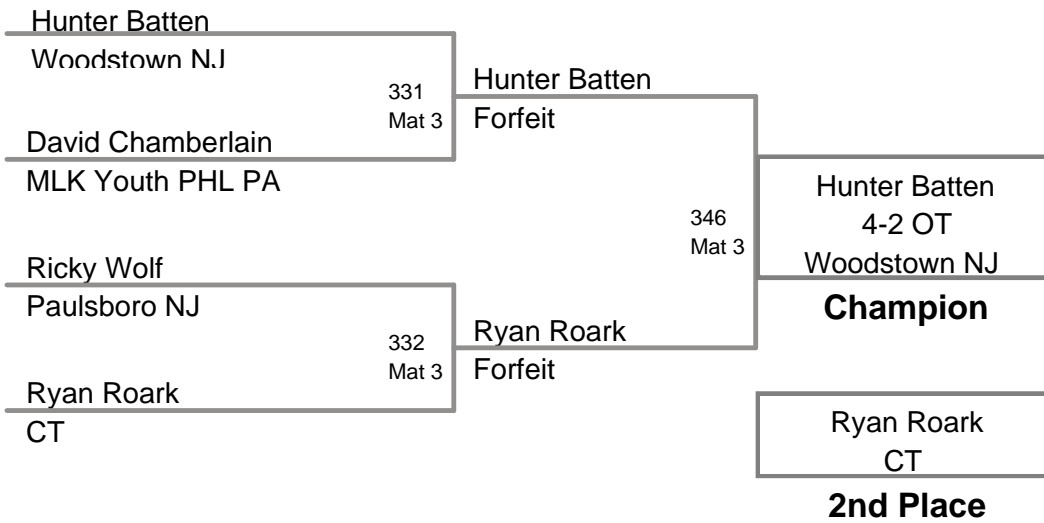

Champion

Conner Batten
Woodstown NJ

2nd Place

Dennis Lee
Paulsboro NJ

3rd Place

2012 Paulsboro
Junior

HWT Lbs

2012 Paulsboro
Junior (on Mat 3)