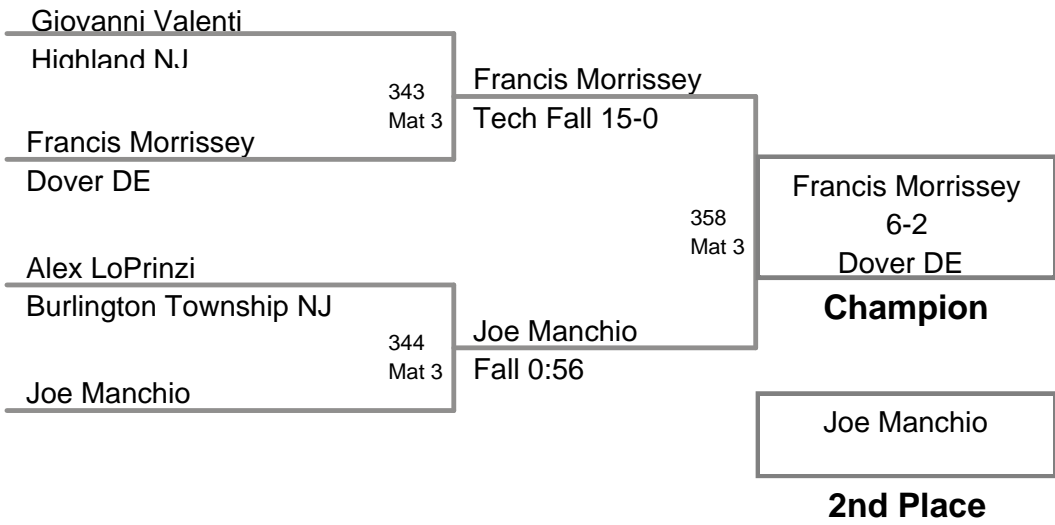

2012 PAULSBORO
Intermediate (on Mat 3)

81 Lbs