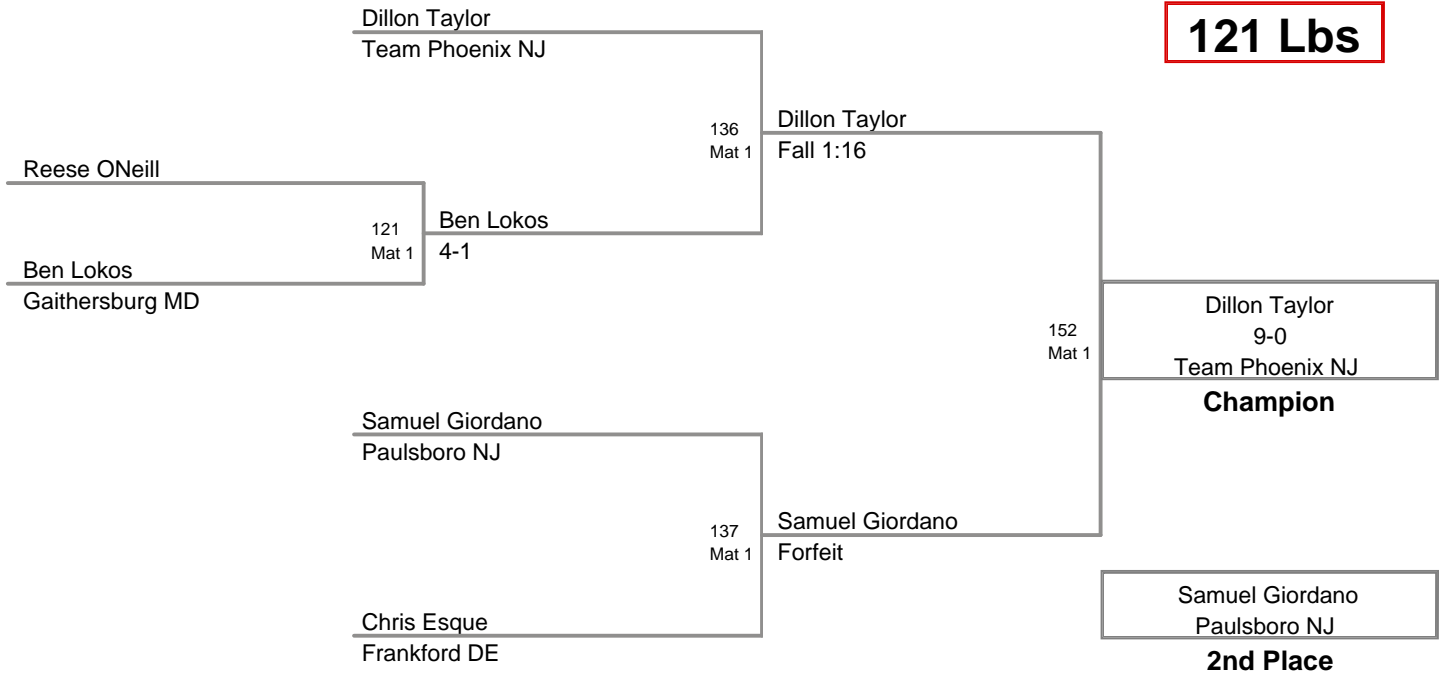

2012 Paulsboro
Intermediate (on Mat 1)

121 Lbs