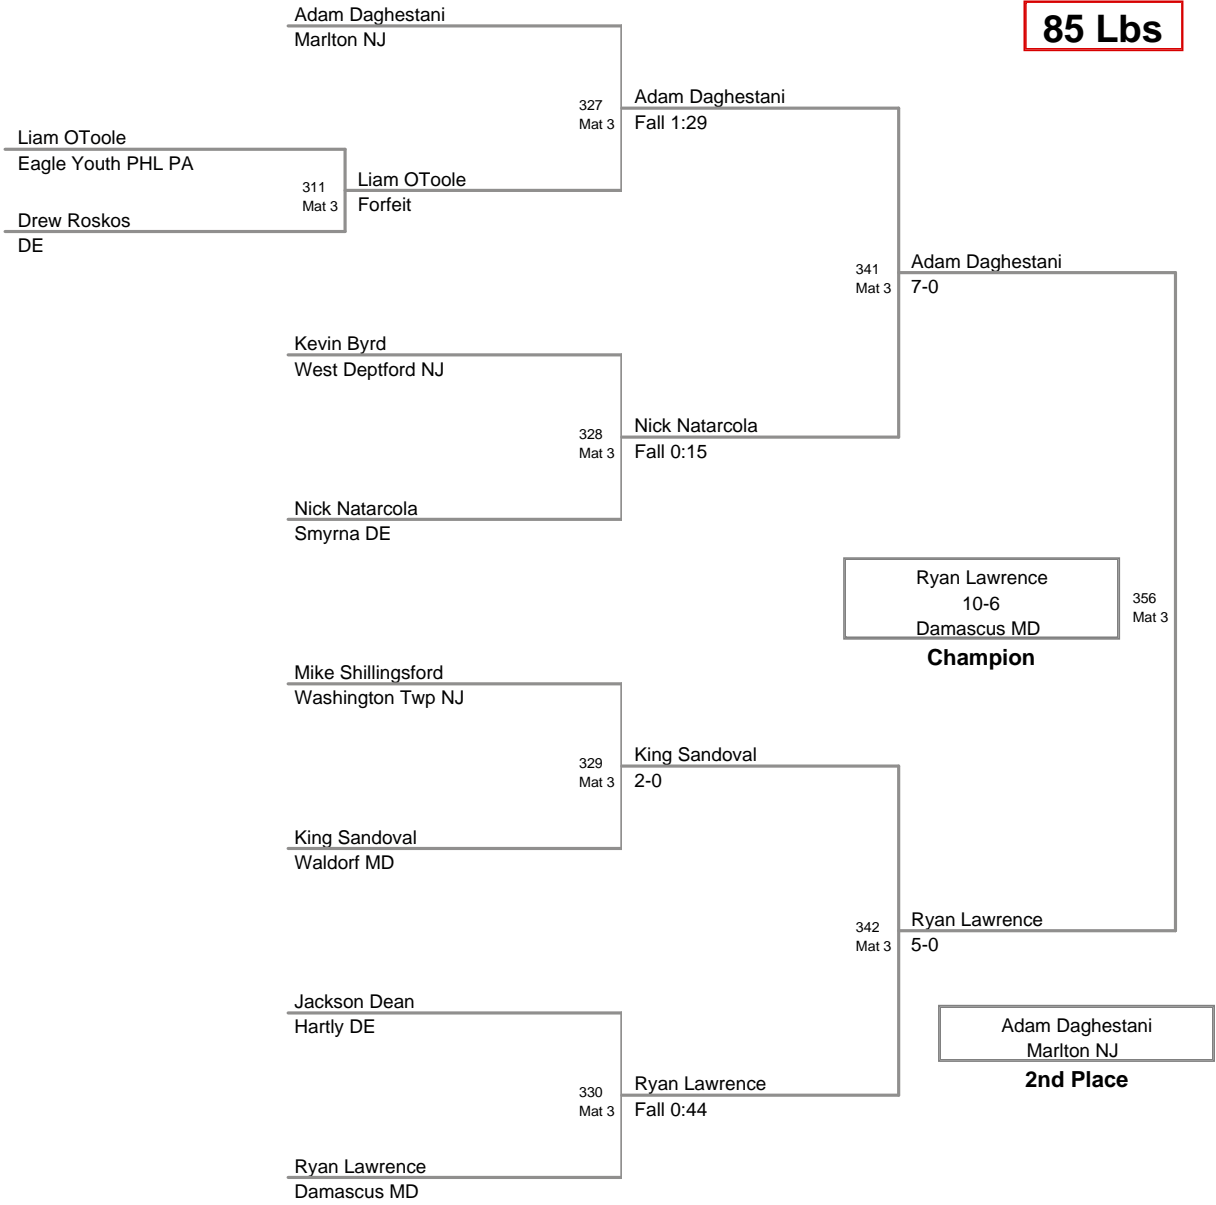

2012 Paulsboro
Junior

85 Lbs