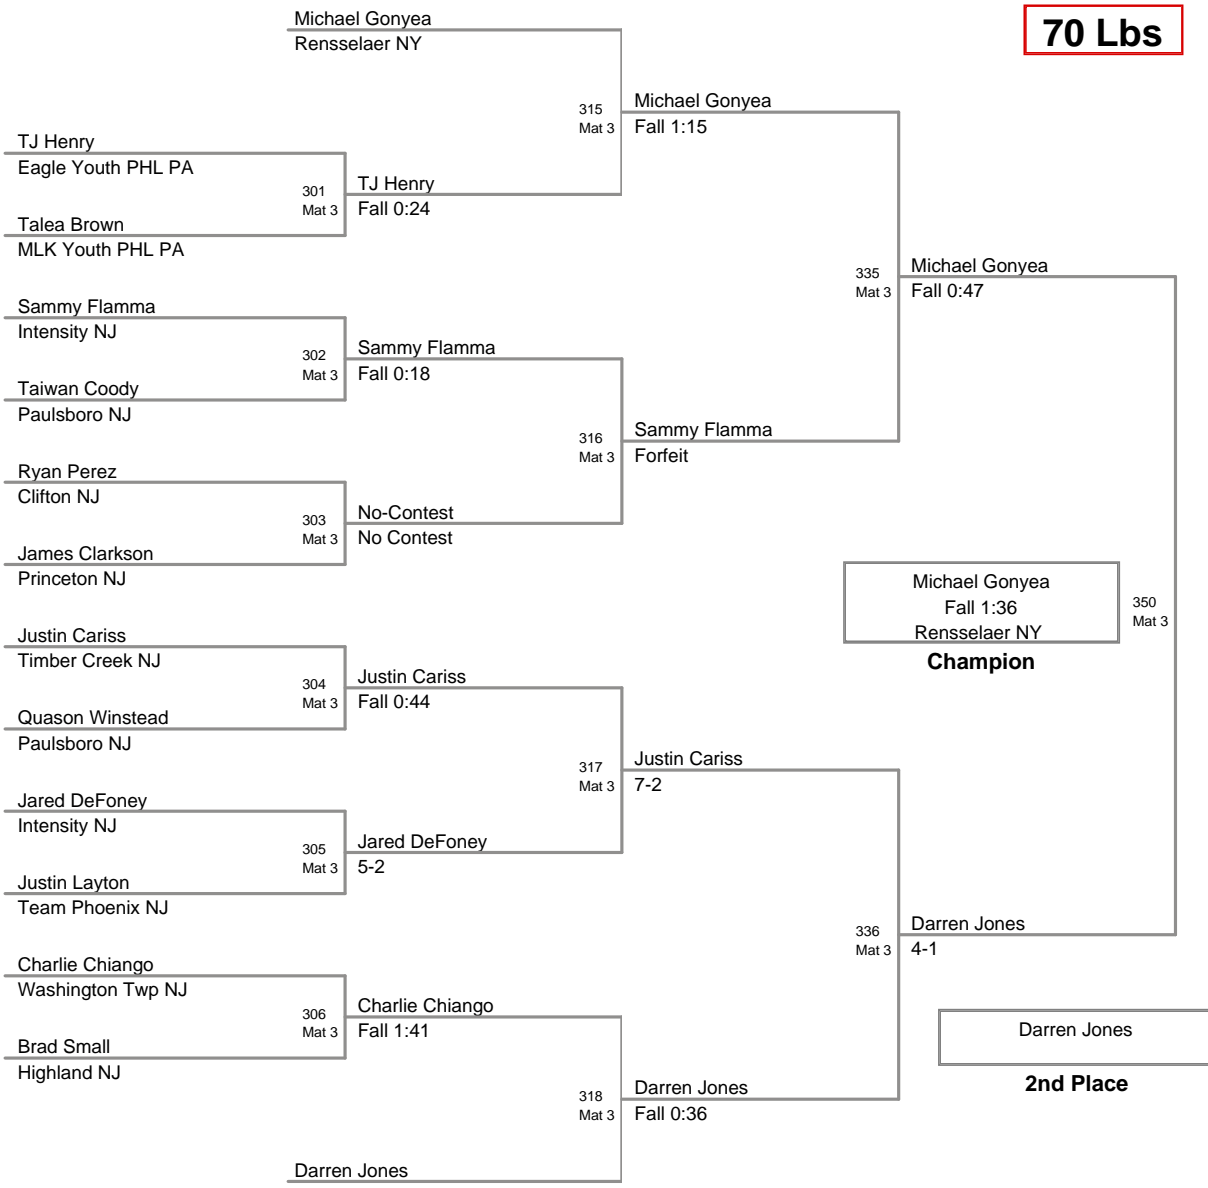

2012 Paulsboro
Junior (on Mat 3)

70 Lbs