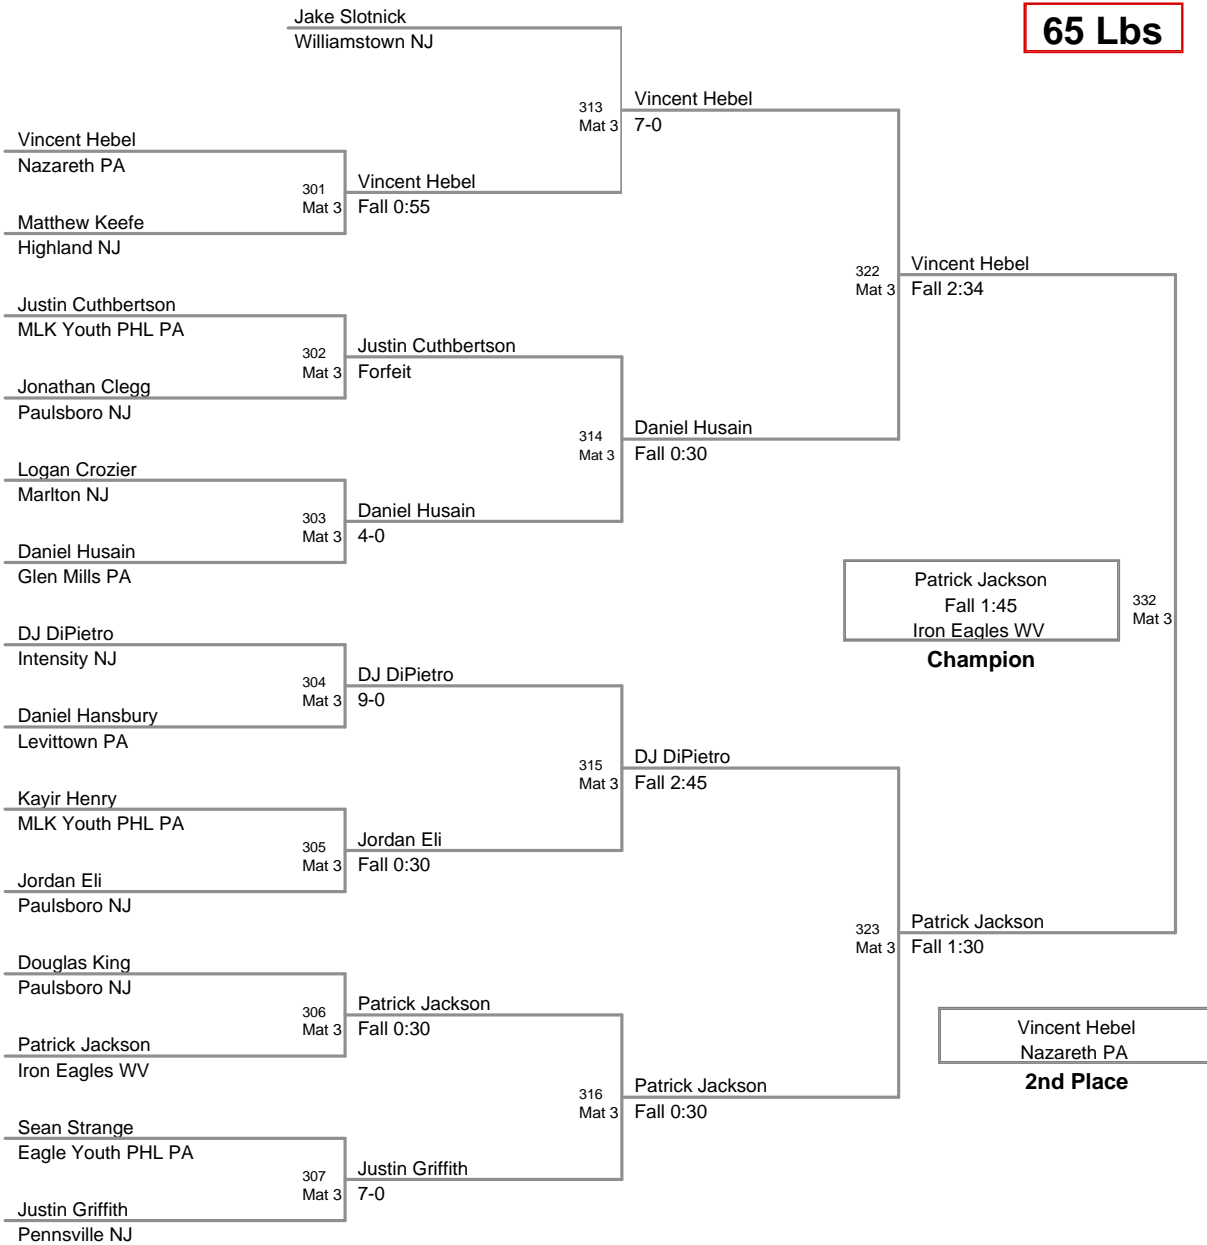

2012 Paulsboro
Bantam (on Mat 3)

65 Lbs