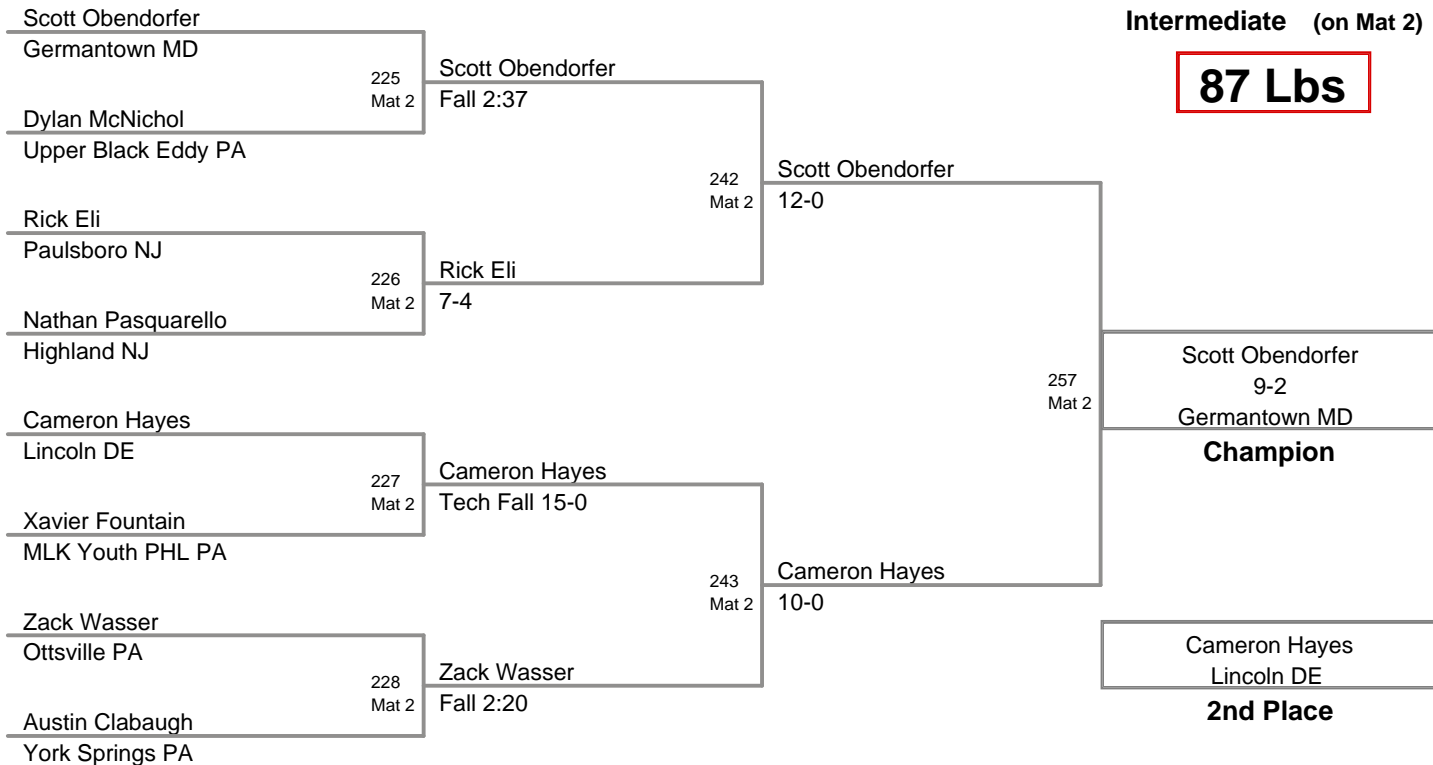

**2012 Paulsboro
Intermediate (on Mat 2)**

87 Lbs