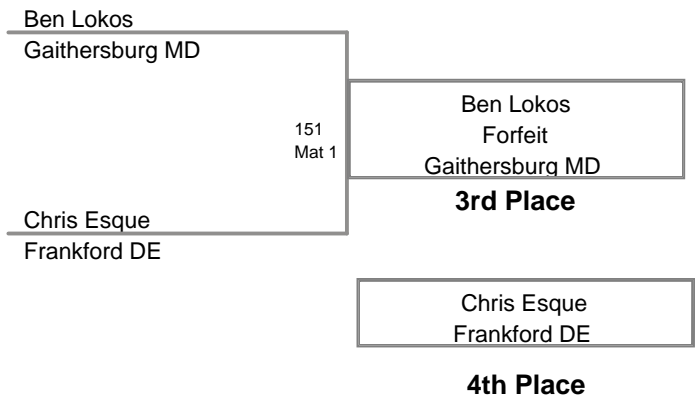

2012 Paulsboro
Intermediate (on Mat 1)

121 Lbs