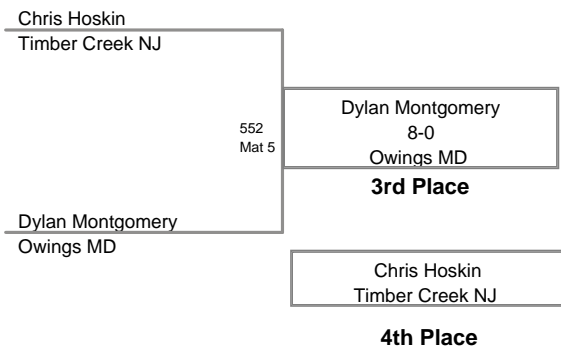

2012 Paulsboro
Midget

HWT Lbs

**2012 PAUISBORO
Midget (on Mat 5)**

50 Lbs

2012 Paulsboro
Midget

55 Lbs

2012 Paulsboro
Midget

60 Lbs