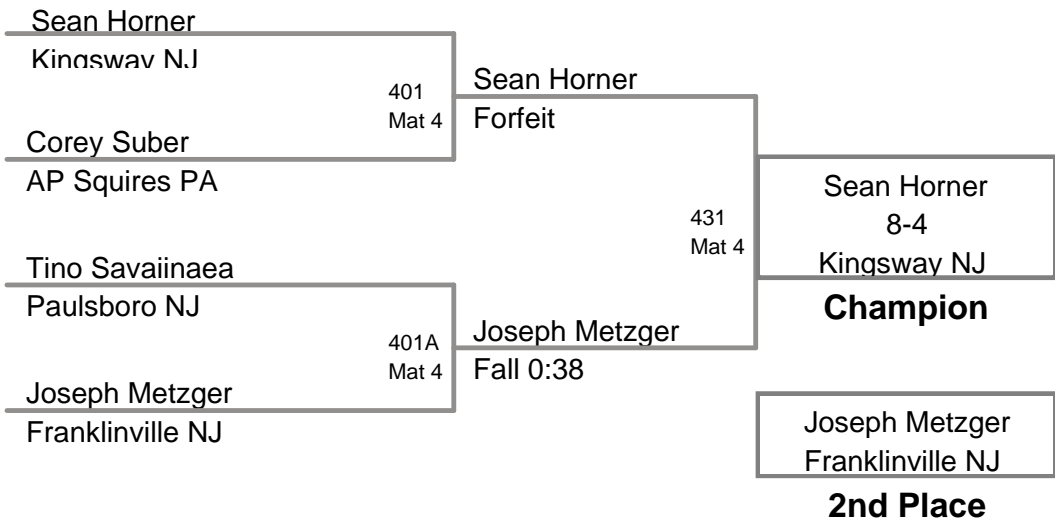

2012 Paulsboro
Midget

HWT Lbs