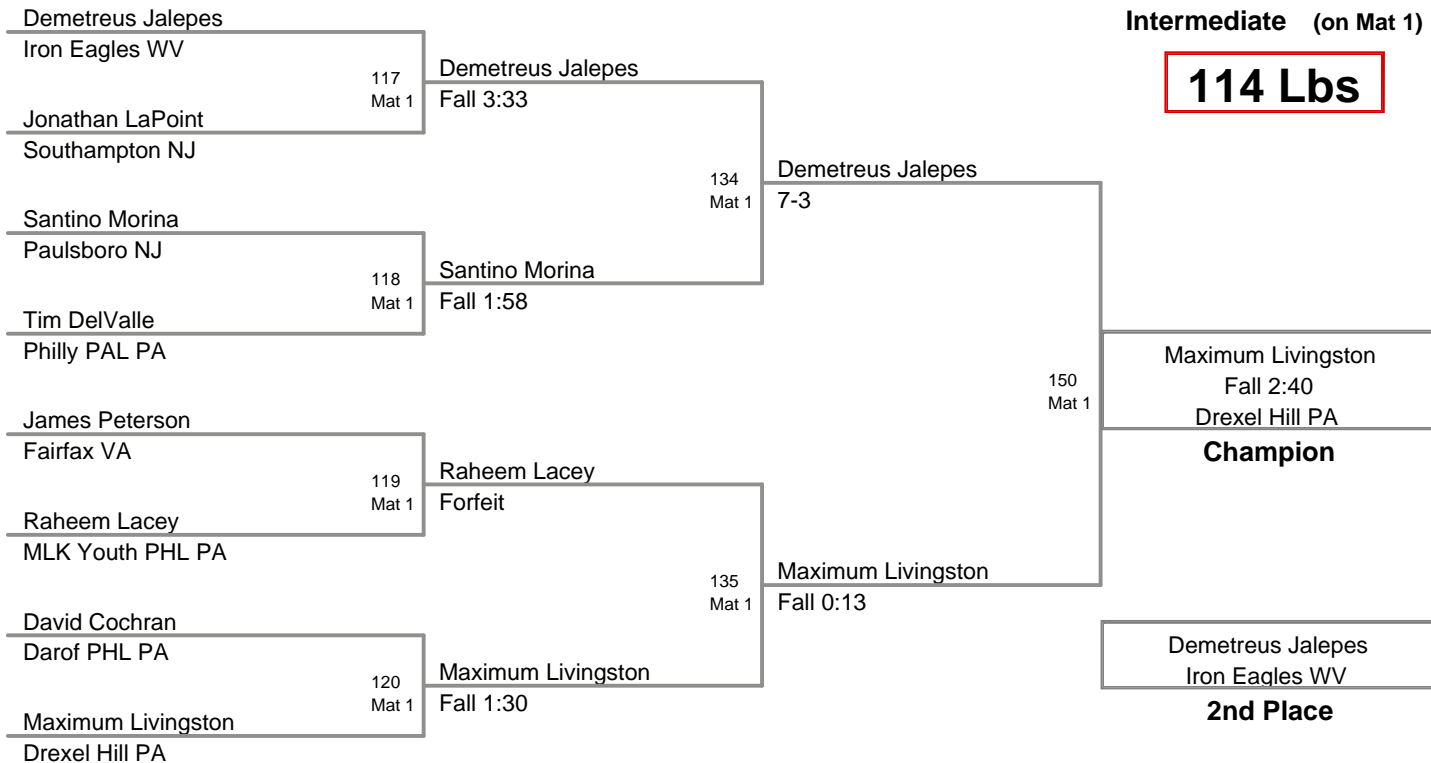

**2012 Paulsboro
Intermediate (on Mat 1)**

114 Lbs