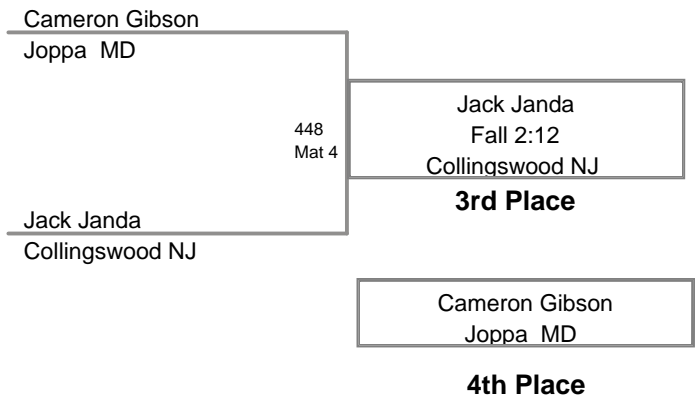

2012 Paulsboro
Midget

85 Lbs