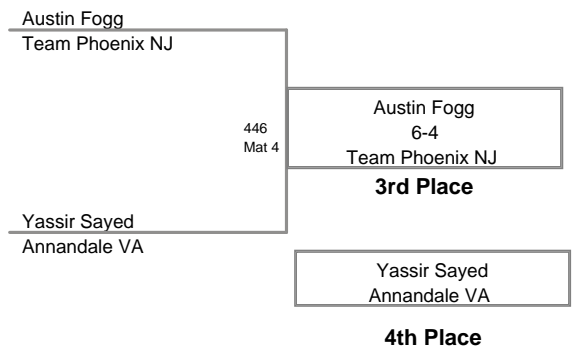

2012 Paulsboro
Midget

65 Lbs

2012 Paulsboro
Midget

70 Lbs

2012 Paulsboro
Midget

75 Lbs

2012 Paulsboro
Midget

80 Lbs