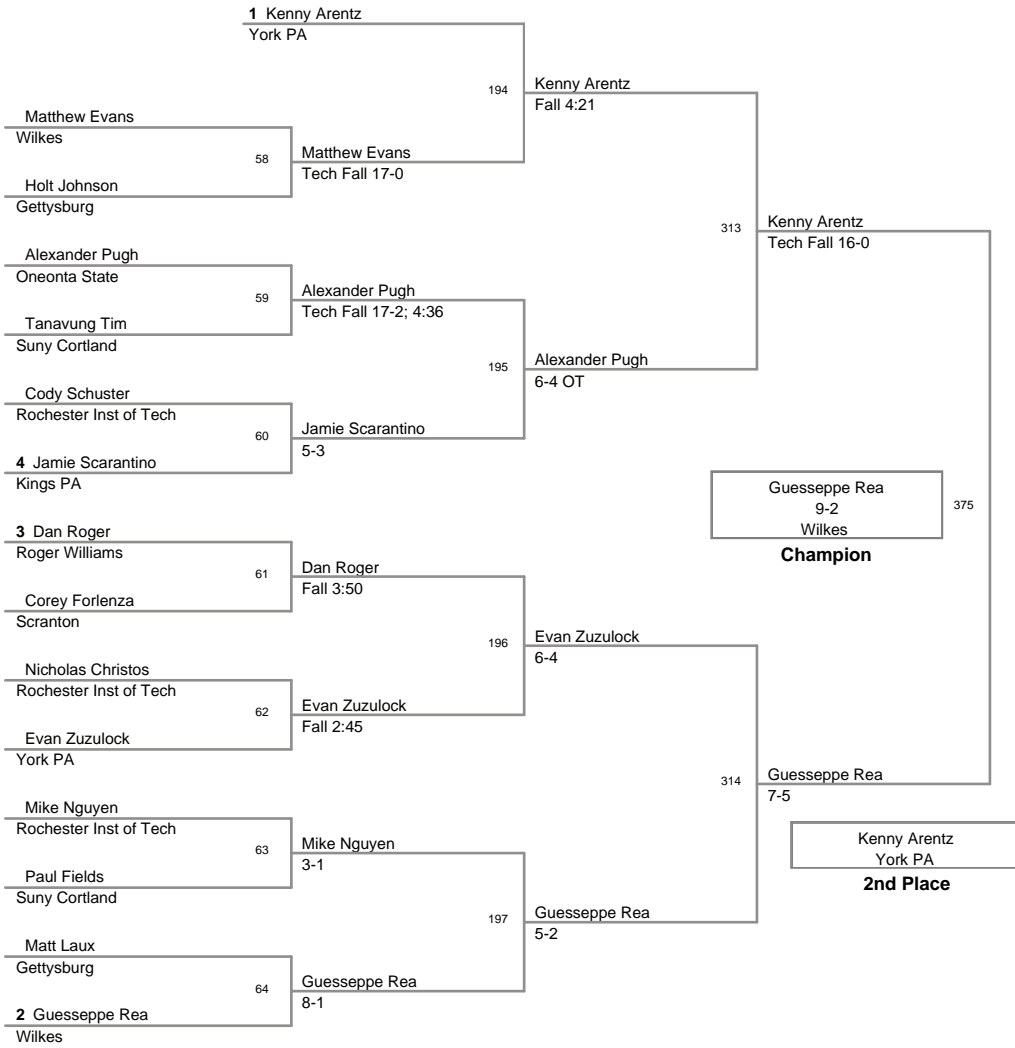

2012 Monarch  
Invitational

**125 Lbs**

2012 Monarch Invitational

133 Lbs

2012 Monarch  
Invitational

**141 Lbs**

2012 Monarch  
Invitational

**149 Lbs**

2012 Monarch Invitational

157 Lbs

2012 Monarch  
Invitational

**165 Lbs**

2012 Monarch  
Invitational

174 Lbs

2012 Monarch  
Invitational

**184 Lbs**

2012 Monarch  
Invitational

197 Lbs