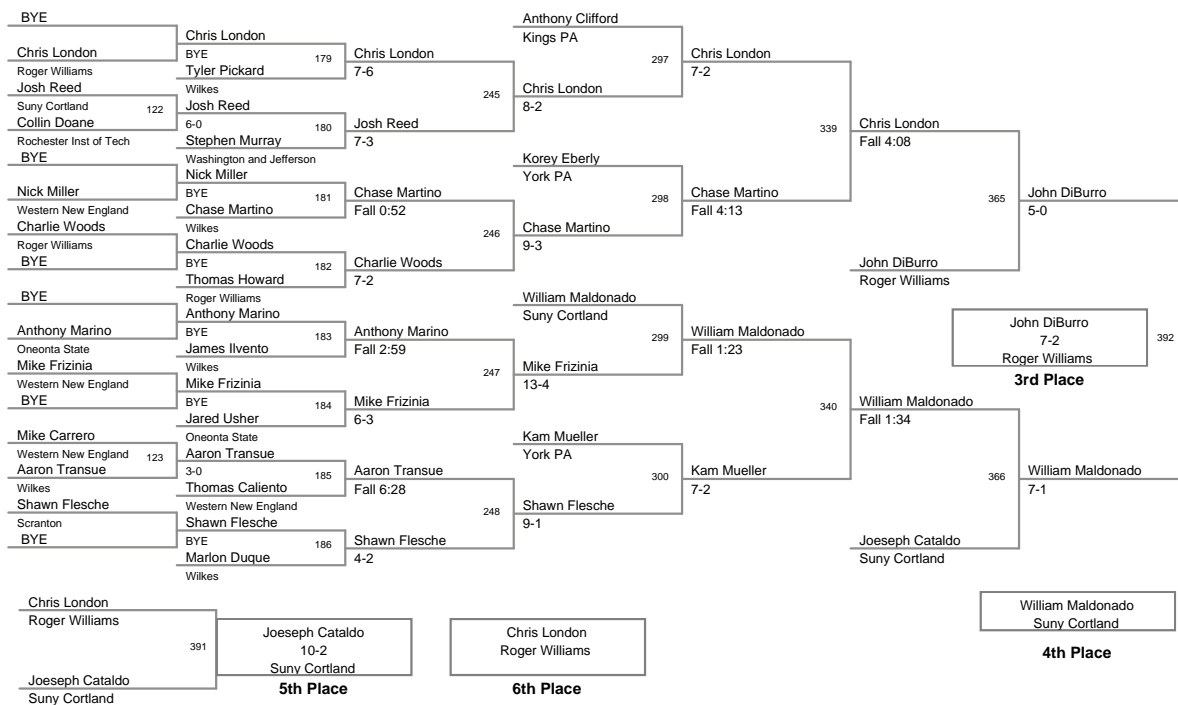

2012 Monarch
Invitational

174 Lbs