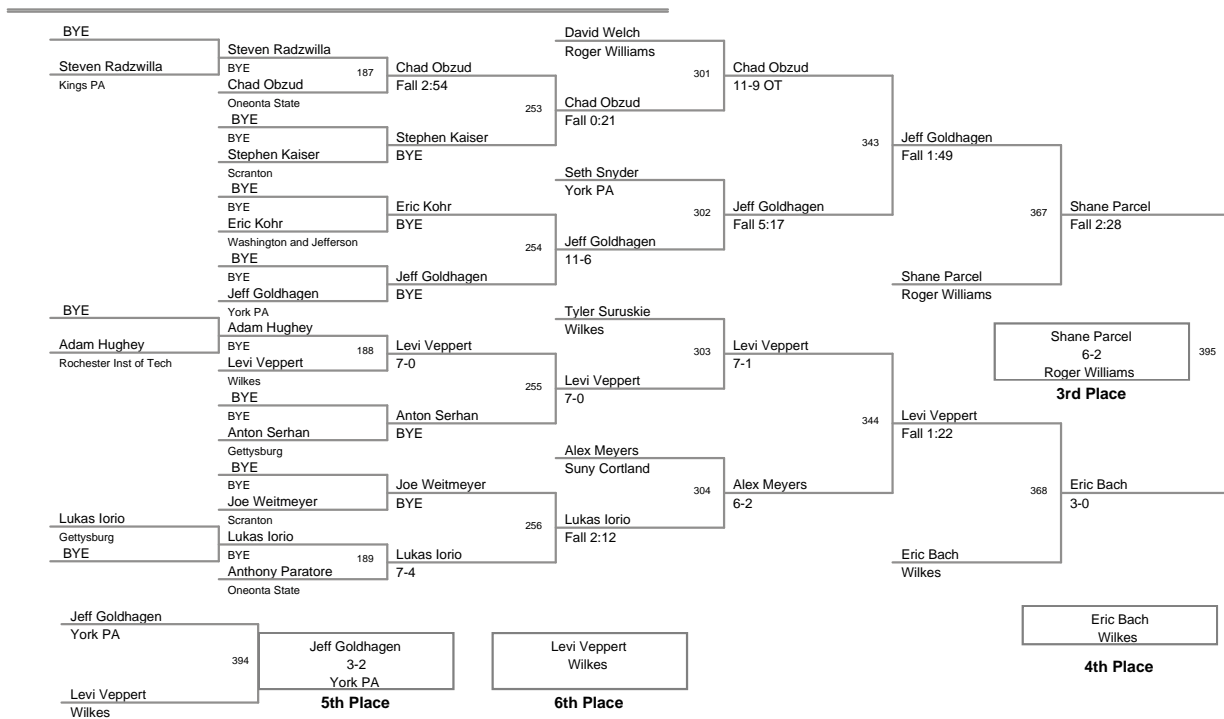

2012 Monarch  
Invitational

197 Lbs