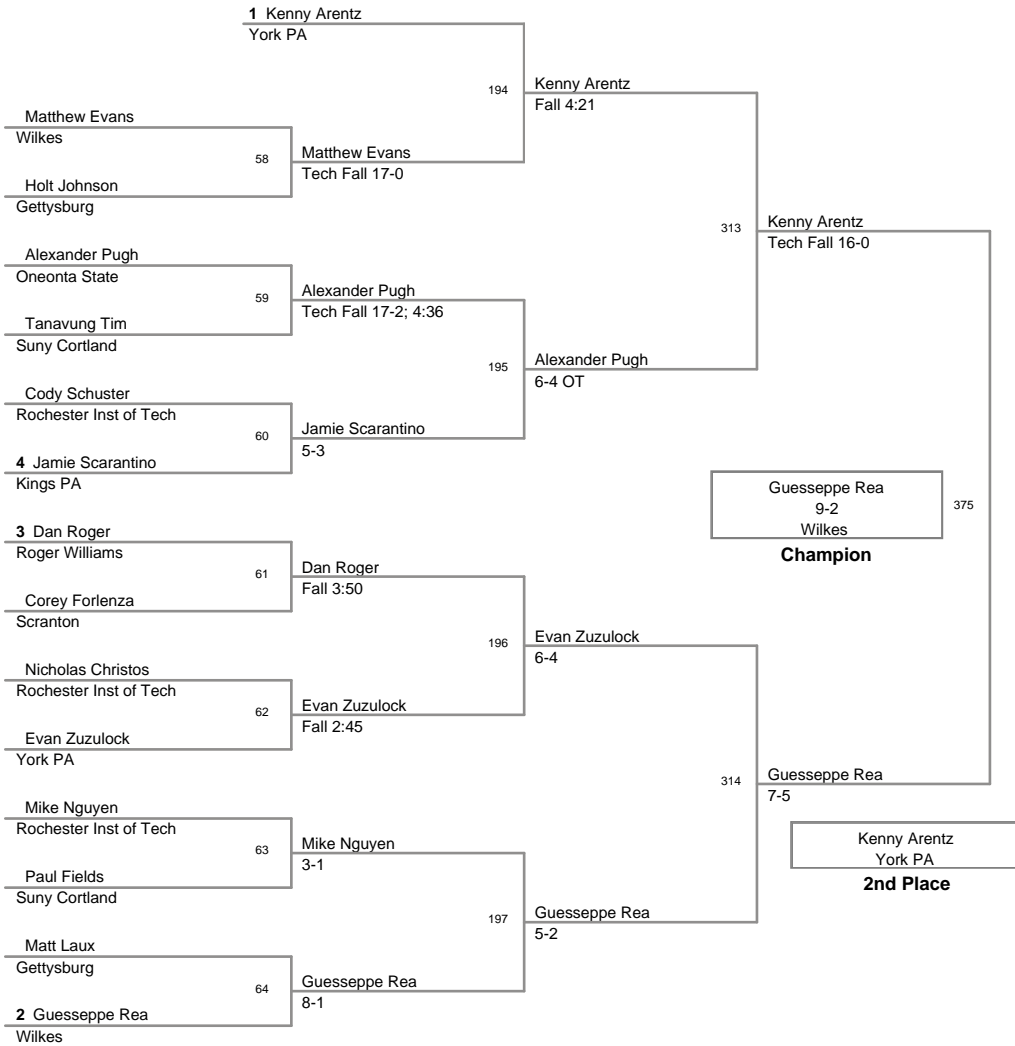

Plc	Points	Team	CH	CO
1	147	Suny Cortland	-	-
2	137	Wilkes	-	-
3	134.5	York PA	-	-
4	77.5	Oneonta State	-	-
5	67.5	Roger Williams	-	-
6	67	Kings PA	-	-
7	34.5	Washington and Jefferson	-	-
8	33	Gettysburg	-	-
9	24	Rochester Inst of Tech	-	-
10	17.5	Western New England	-	-
11	15	Scranton	-	-
12	1	Muhlenberg	-	-

2012 Monarch
Invitational

125 Lbs

2012 Monarch Invitational

133 Lbs

2012 Monarch
Invitational

141 Lbs

2012 Monarch
Invitational

149 Lbs

2012 Monarch Invitational

197 Lbs

2012 Monarch
Invitational

285 Lbs