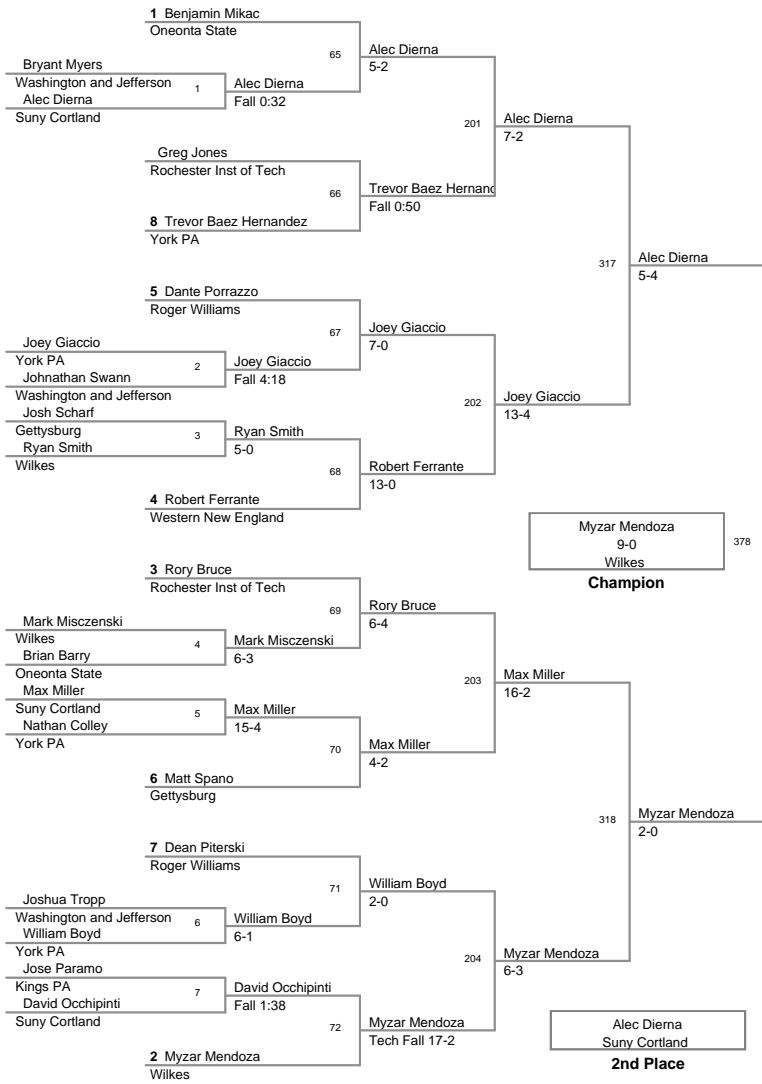

2012 Monarch  
Invitational

**125 Lbs**

2012 Monarch Invitational

133 Lbs

2012 Monarch  
Invitational

**141 Lbs**

2012 Monarch  
Invitational

**149 Lbs**

2012 Monarch Invitational

157 Lbs

2012 Monarch  
Invitational

**165 Lbs**

2012 Monarch  
Invitational

174 Lbs

2012 Monarch  
Invitational

**184 Lbs**

2012 Monarch  
Invitational

197 Lbs