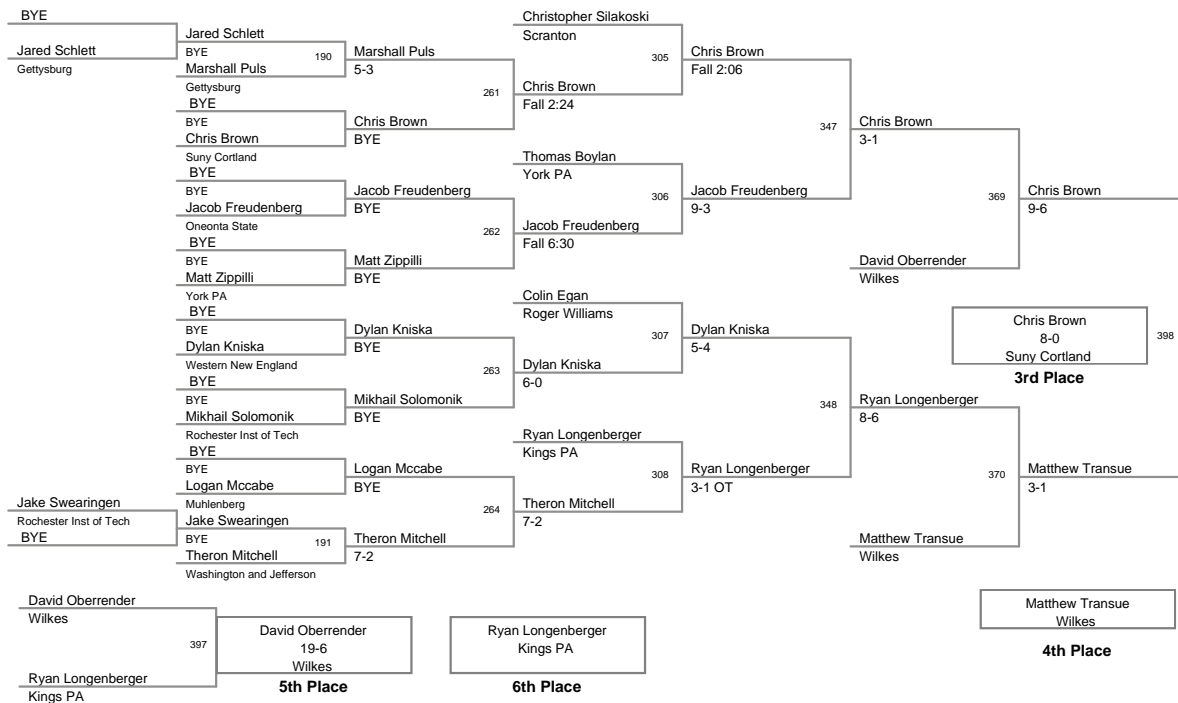

2012 Monarch Invitational

197 Lbs