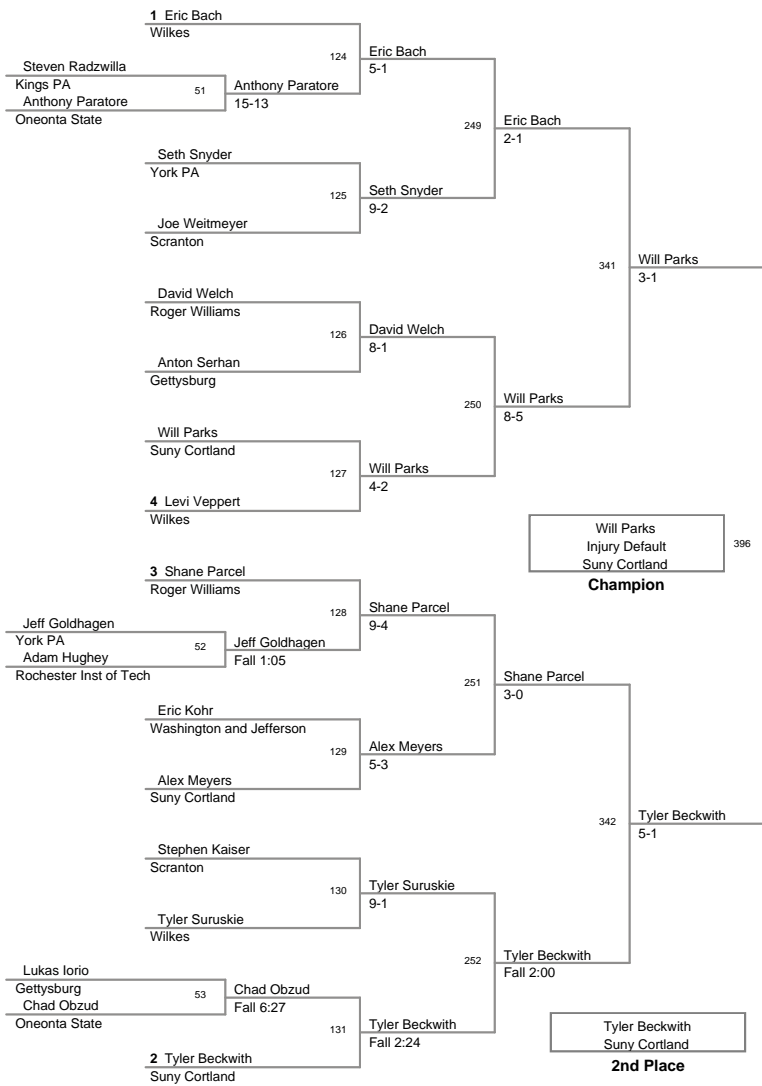

2012 Monarch Invitational

157 Lbs

2012 Monarch  
Invitational

**165 Lbs**

2012 Monarch  
Invitational

174 Lbs

2012 Monarch  
Invitational

**184 Lbs**

2012 Monarch  
Invitational

197 Lbs