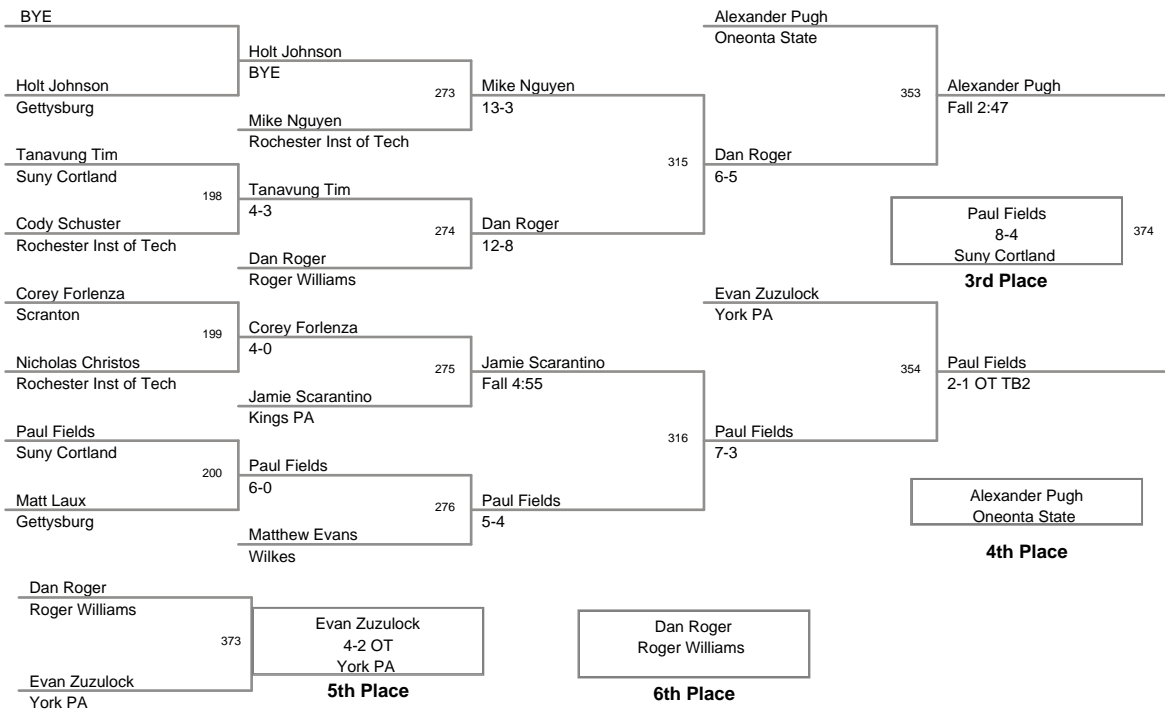

Plc	Points	Team	CH	CO
1	147	Suny Cortland	-	-
2	137	Wilkes	-	-
3	134.5	York PA	-	-
4	77.5	Oneonta State	-	-
5	67.5	Roger Williams	-	-
6	67	Kings PA	-	-
7	34.5	Washington and Jefferson	-	-
8	33	Gettysburg	-	-
9	24	Rochester Inst of Tech	-	-
10	17.5	Western New England	-	-
11	15	Scranton	-	-
12	1	Muhlenberg	-	-

2012 Monarch
Invitational

125 Lbs

2012 Monarch Invitational

133 Lbs

2012 Monarch
Invitational

141 Lbs

2012 Monarch
Invitational

149 Lbs