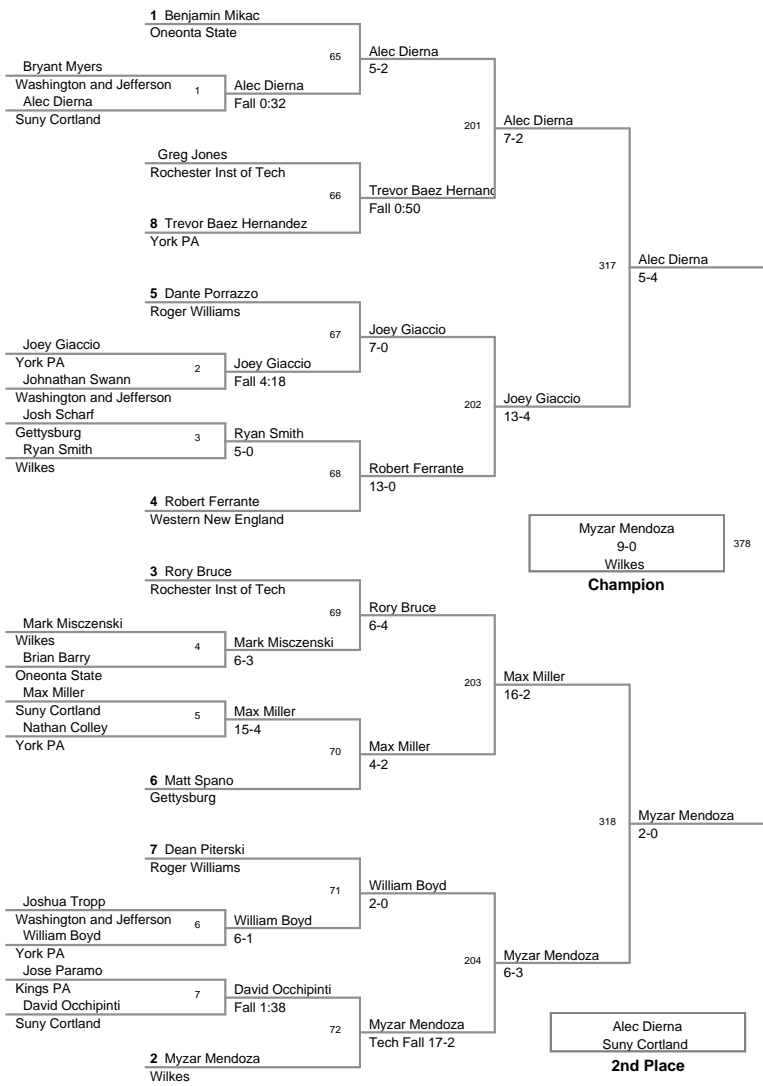

Plc	Points	Team	CH	CO
1	147	Suny Cortland	-	-
2	137	Wilkes	-	-
3	134.5	York PA	-	-
4	77.5	Oneonta State	-	-
5	67.5	Roger Williams	-	-
6	67	Kings PA	-	-
7	34.5	Washington and Jefferson	-	-
8	33	Gettysburg	-	-
9	24	Rochester Inst of Tech	-	-
10	17.5	Western New England	-	-
11	15	Scranton	-	-
12	1	Muhlenberg	-	-

2012 Monarch
Invitational

125 Lbs

2012 Monarch Invitational

133 Lbs

2012 Monarch
Invitational

141 Lbs

2012 Monarch
Invitational

149 Lbs