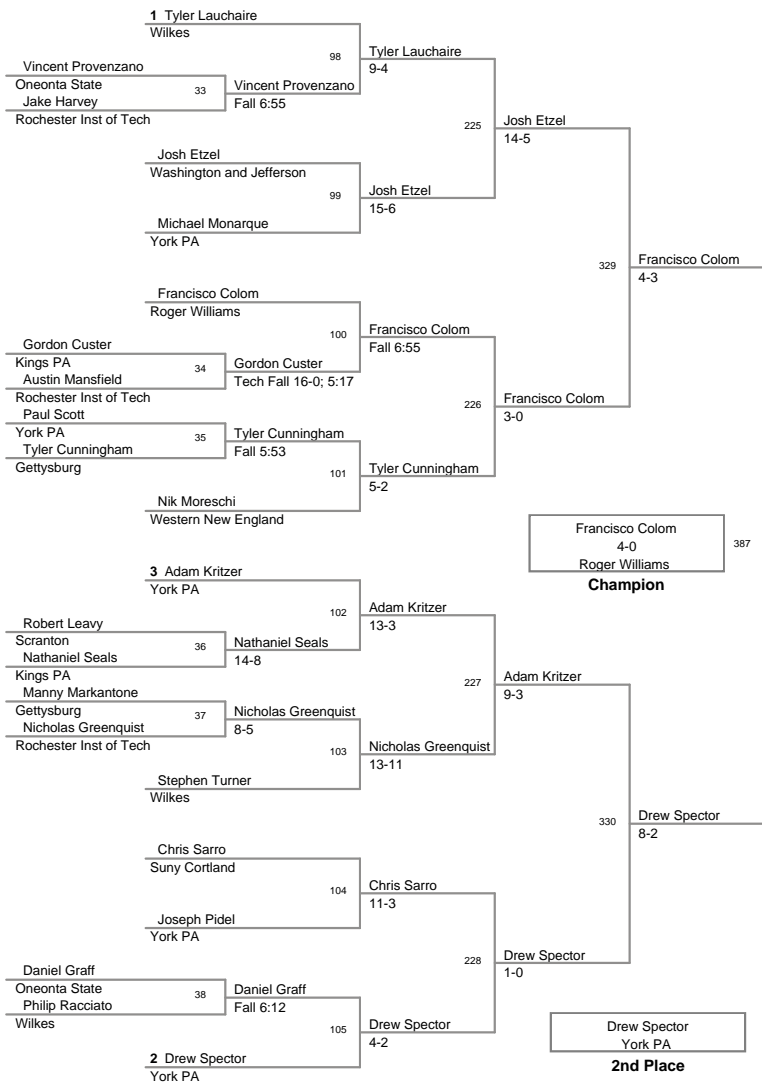

2012 Monarch
Invitational

125 Lbs

2012 Monarch Invitational

133 Lbs

2012 Monarch
Invitational

141 Lbs

2012 Monarch
Invitational

149 Lbs

2012 Monarch
Invitational

157 Lbs

2012 Monarch
Invitational

165 Lbs

2012 Monarch
Invitational

174 Lbs

2012 Monarch
Invitational

184 Lbs