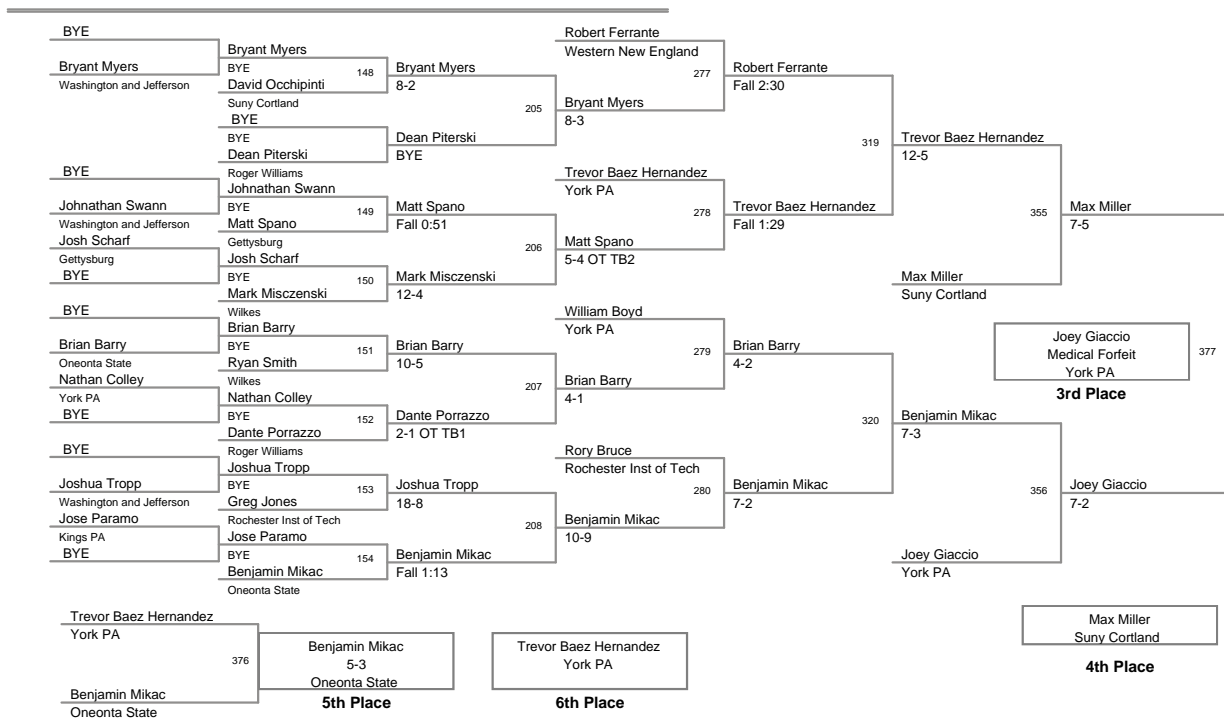

2012 Monarch  
Invitational

**125 Lbs**

2012 Monarch Invitational

133 Lbs

2012 Monarch  
Invitational

**141 Lbs**

2012 Monarch  
Invitational

**149 Lbs**

2012 Monarch Invitational

157 Lbs

2012 Monarch  
Invitational

**165 Lbs**

2012 Monarch  
Invitational

174 Lbs

2012 Monarch  
Invitational

**184 Lbs**

2012 Monarch  
Invitational

197 Lbs