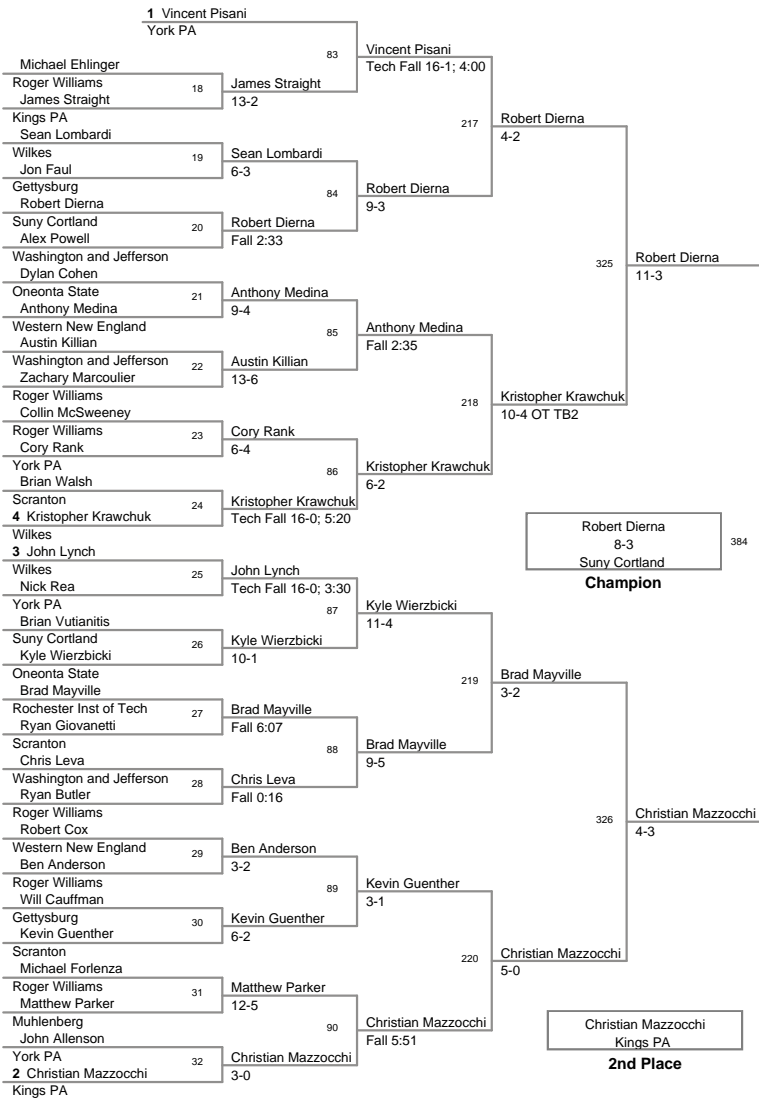

2012 Monarch  
Invitational

**125 Lbs**

2012 Monarch Invitational

133 Lbs

2012 Monarch  
Invitational

**141 Lbs**

2012 Monarch  
Invitational

**149 Lbs**

2012 Monarch Invitational

157 Lbs

2012 Monarch  
Invitational

**165 Lbs**

2012 Monarch  
Invitational

174 Lbs

2012 Monarch  
Invitational

**184 Lbs**

2012 Monarch  
Invitational

197 Lbs