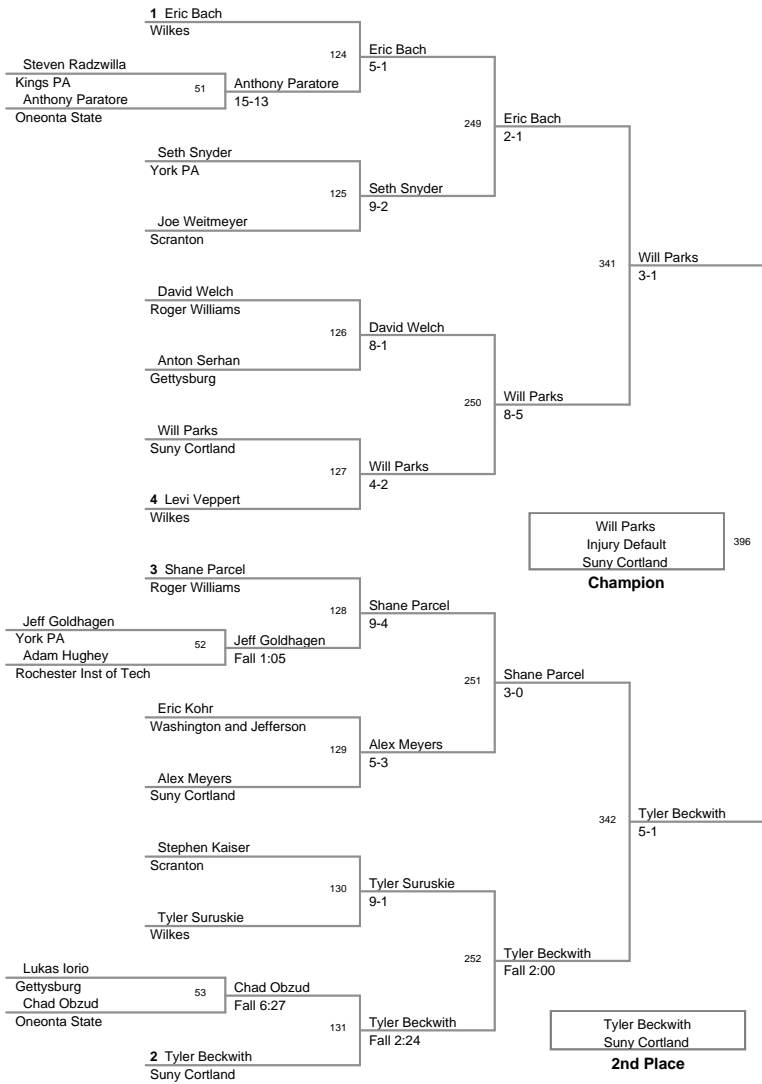

2012 Monarch
Invitational

157 Lbs

2012 Monarch
Invitational

165 Lbs

2012 Monarch
Invitational

174 Lbs

2012 Monarch
Invitational

184 Lbs