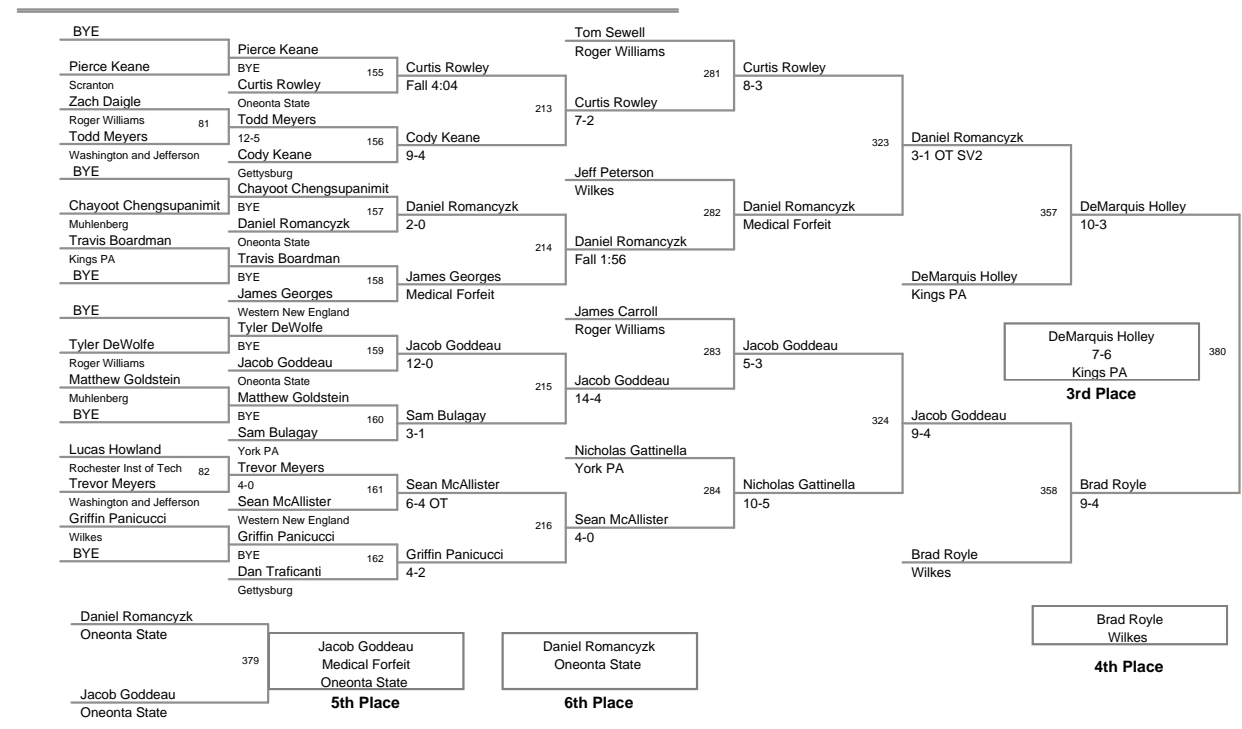

2012 Monarch  
Invitational

**125 Lbs**

2012 Monarch Invitational

133 Lbs

2012 Monarch  
Invitational

**141 Lbs**

2012 Monarch  
Invitational

**149 Lbs**

2012 Monarch Invitational

157 Lbs

2012 Monarch  
Invitational

**165 Lbs**

2012 Monarch  
Invitational

174 Lbs

2012 Monarch  
Invitational

**184 Lbs**

2012 Monarch  
Invitational

197 Lbs