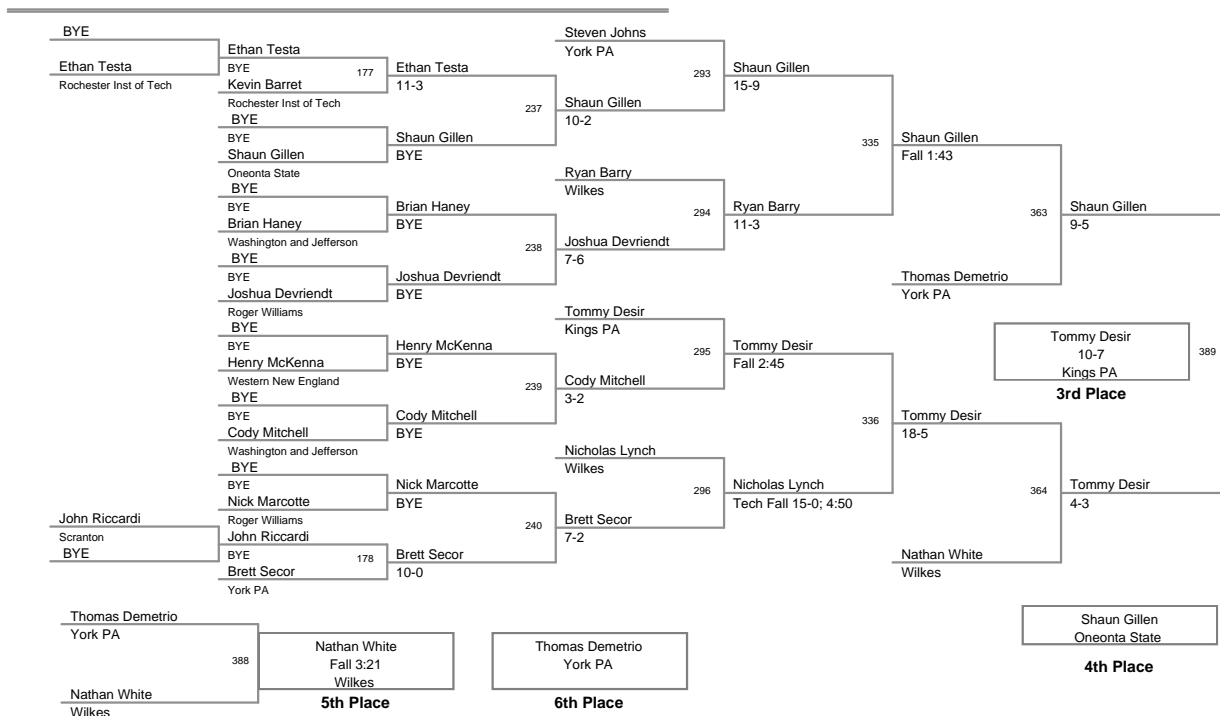

2012 Monarch  
Invitational

**125 Lbs**

2012 Monarch Invitational

133 Lbs

2012 Monarch  
Invitational

**141 Lbs**

2012 Monarch  
Invitational

**149 Lbs**

2012 Monarch Invitational

157 Lbs

2012 Monarch  
Invitational

**165 Lbs**

2012 Monarch  
Invitational

174 Lbs

2012 Monarch  
Invitational

**184 Lbs**

2012 Monarch  
Invitational

197 Lbs