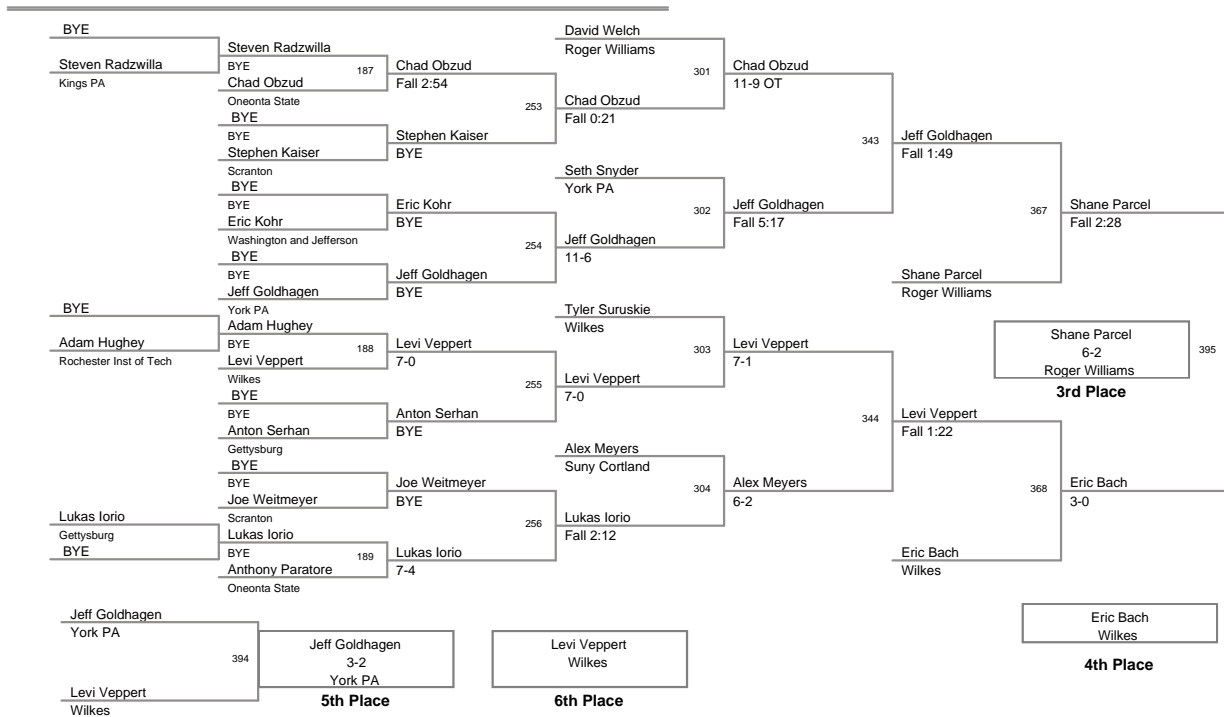

2012 Monarch
Invitational

157 Lbs

2012 Monarch
Invitational

165 Lbs

2012 Monarch
Invitational

174 Lbs

2012 Monarch
Invitational

184 Lbs