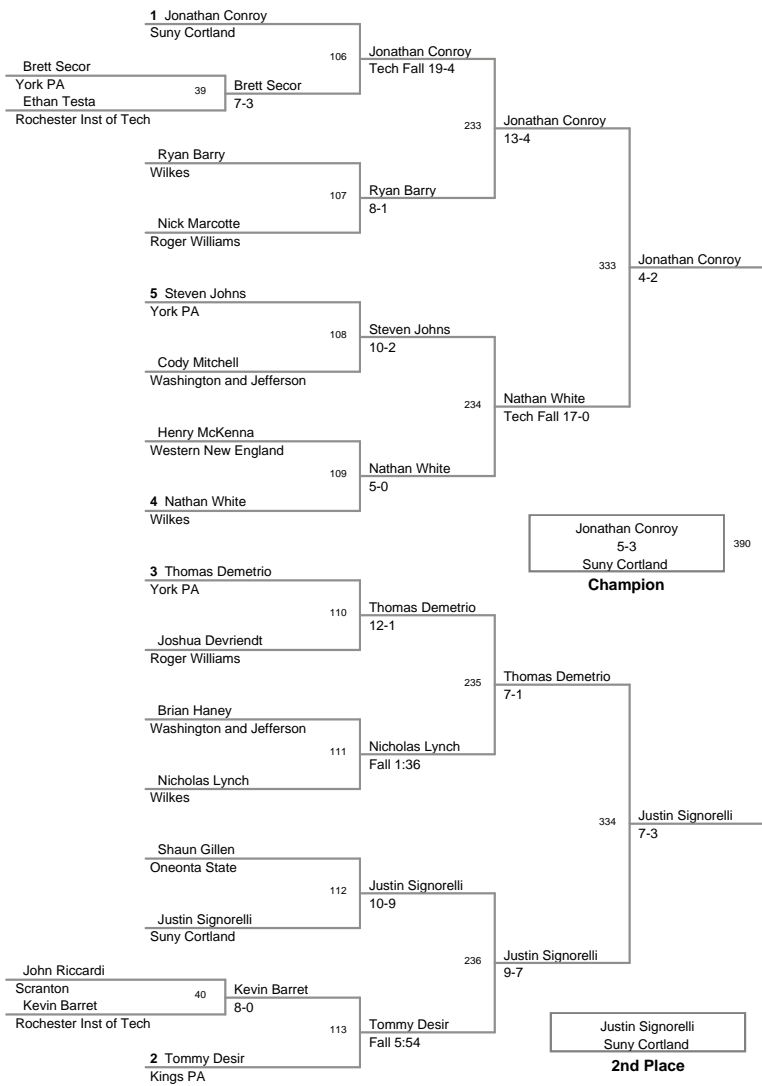

2012 Monarch
Invitational

165 Lbs