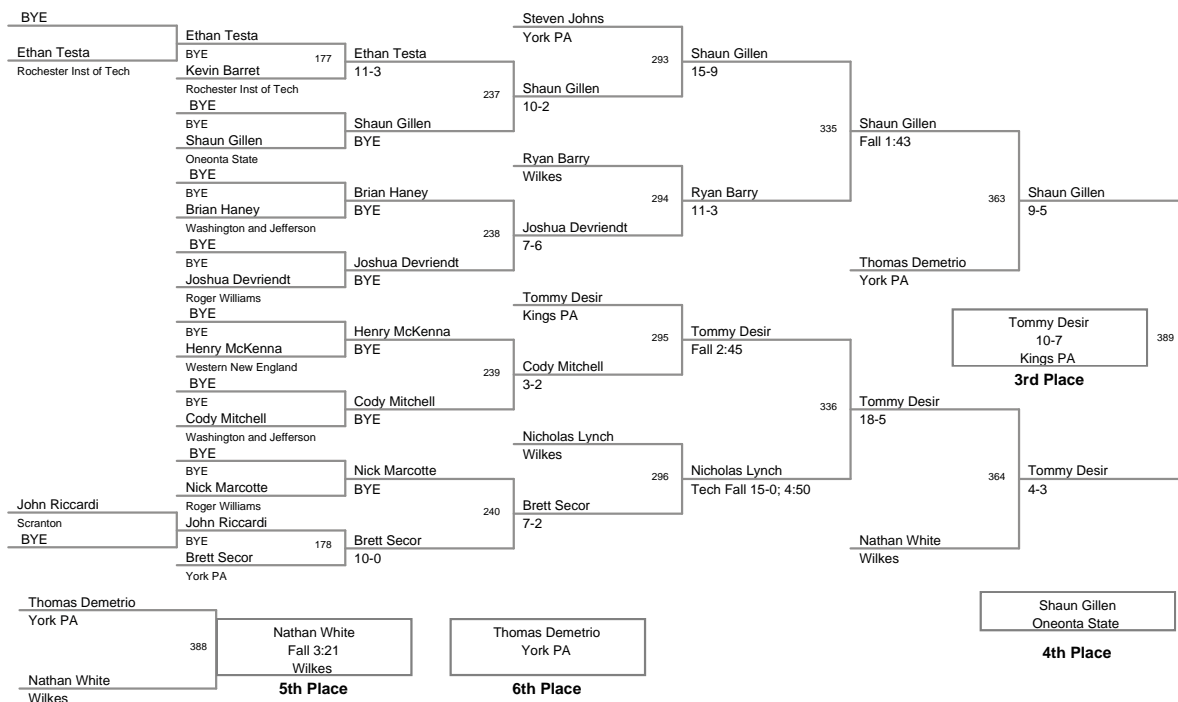

2012 Monarch
Invitational

165 Lbs