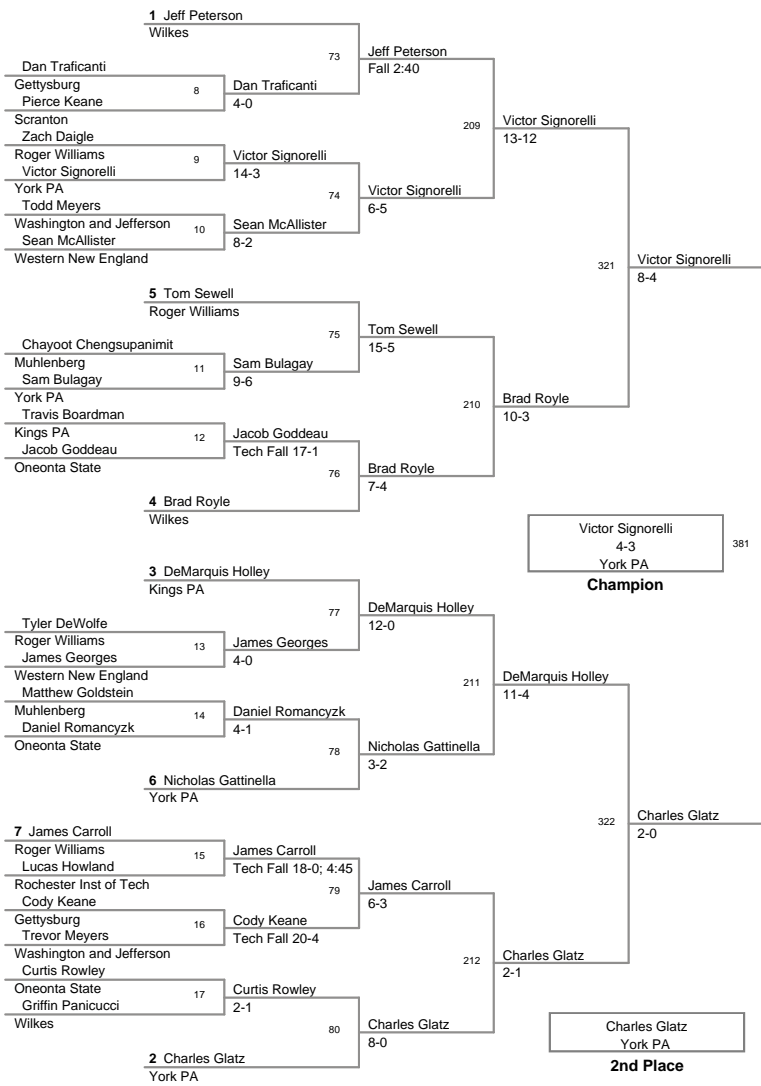

2012 Monarch  
Invitational

**125 Lbs**

2012 Monarch Invitational

133 Lbs

2012 Monarch  
Invitational

**141 Lbs**

2012 Monarch  
Invitational

**149 Lbs**

2012 Monarch Invitational

157 Lbs

2012 Monarch  
Invitational

**165 Lbs**

2012 Monarch  
Invitational

174 Lbs

2012 Monarch  
Invitational

**184 Lbs**

2012 Monarch  
Invitational

197 Lbs