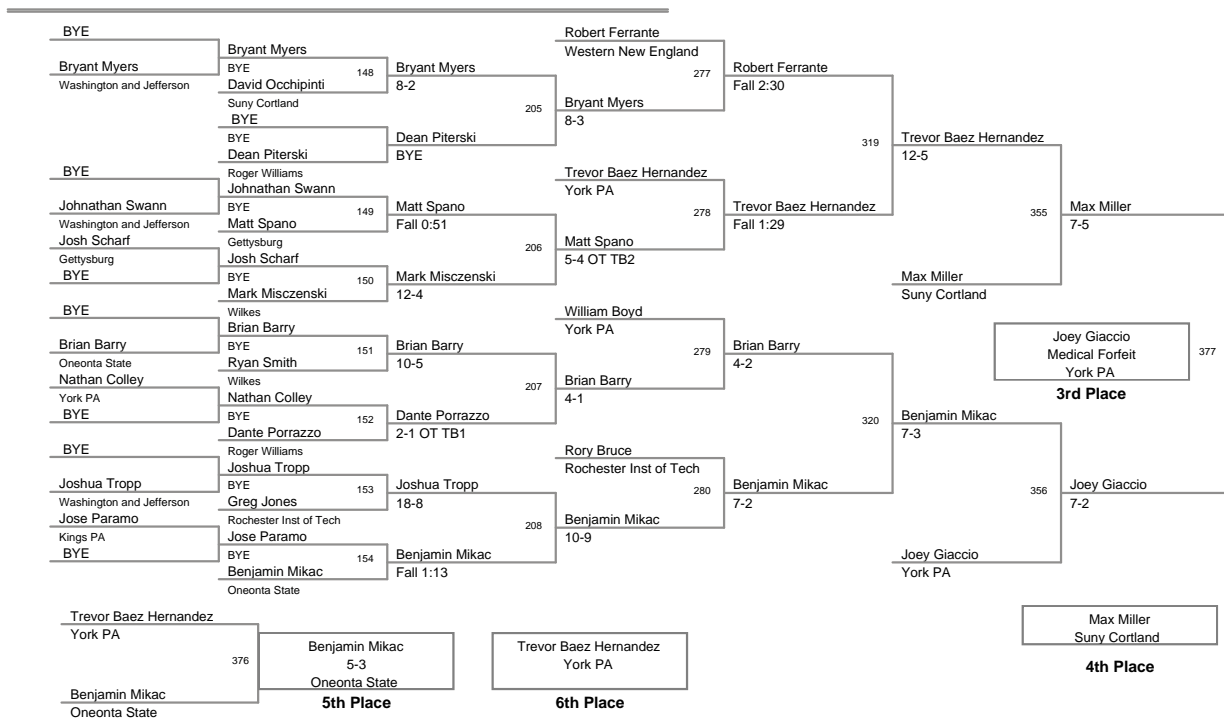

Plc	Points	Team	CH	CO
1	147	Suny Cortland	-	-
2	137	Wilkes	-	-
3	134.5	York PA	-	-
4	77.5	Oneonta State	-	-
5	67.5	Roger Williams	-	-
6	67	Kings PA	-	-
7	34.5	Washington and Jefferson	-	-
8	33	Gettysburg	-	-
9	24	Rochester Inst of Tech	-	-
10	17.5	Western New England	-	-
11	15	Scranton	-	-
12	1	Muhlenberg	-	-

2012 Monarch
Invitational

125 Lbs

2012 Monarch Invitational

133 Lbs

2012 Monarch
Invitational

141 Lbs

2012 Monarch
Invitational

149 Lbs