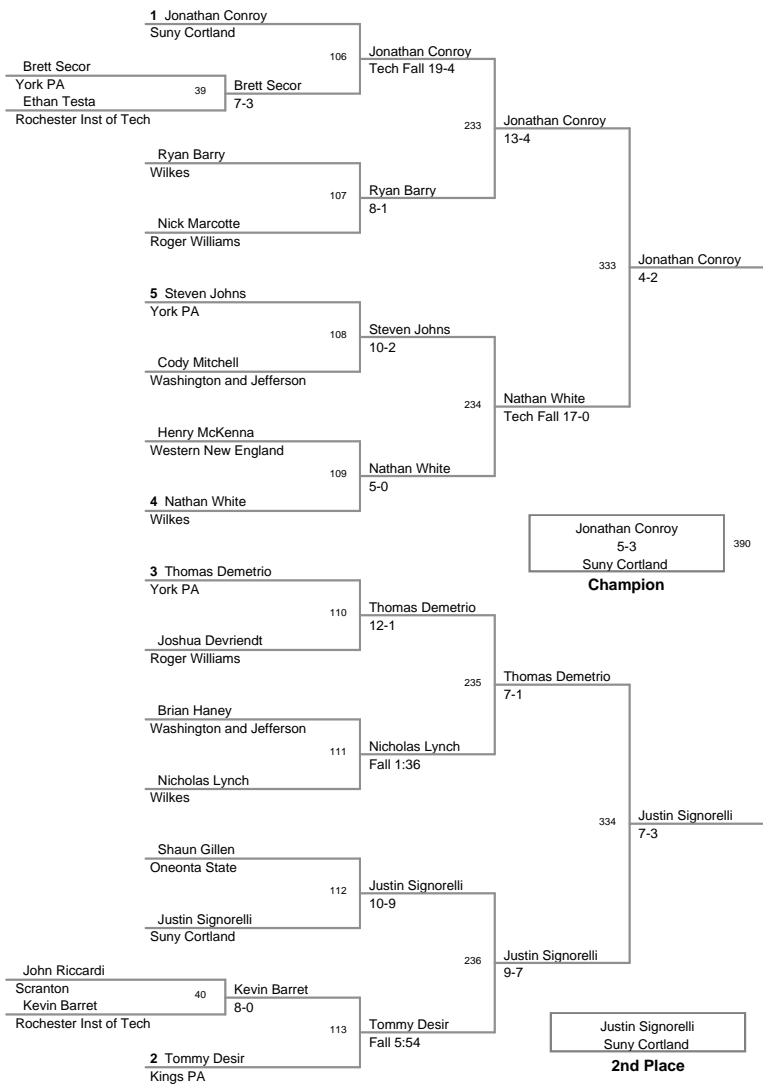

2012 Monarch  
Invitational

**125 Lbs**

2012 Monarch Invitational

133 Lbs

2012 Monarch  
Invitational

**141 Lbs**

2012 Monarch  
Invitational

**149 Lbs**

2012 Monarch Invitational

157 Lbs

2012 Monarch  
Invitational

**165 Lbs**

2012 Monarch  
Invitational

174 Lbs

2012 Monarch  
Invitational

**184 Lbs**

2012 Monarch  
Invitational

197 Lbs