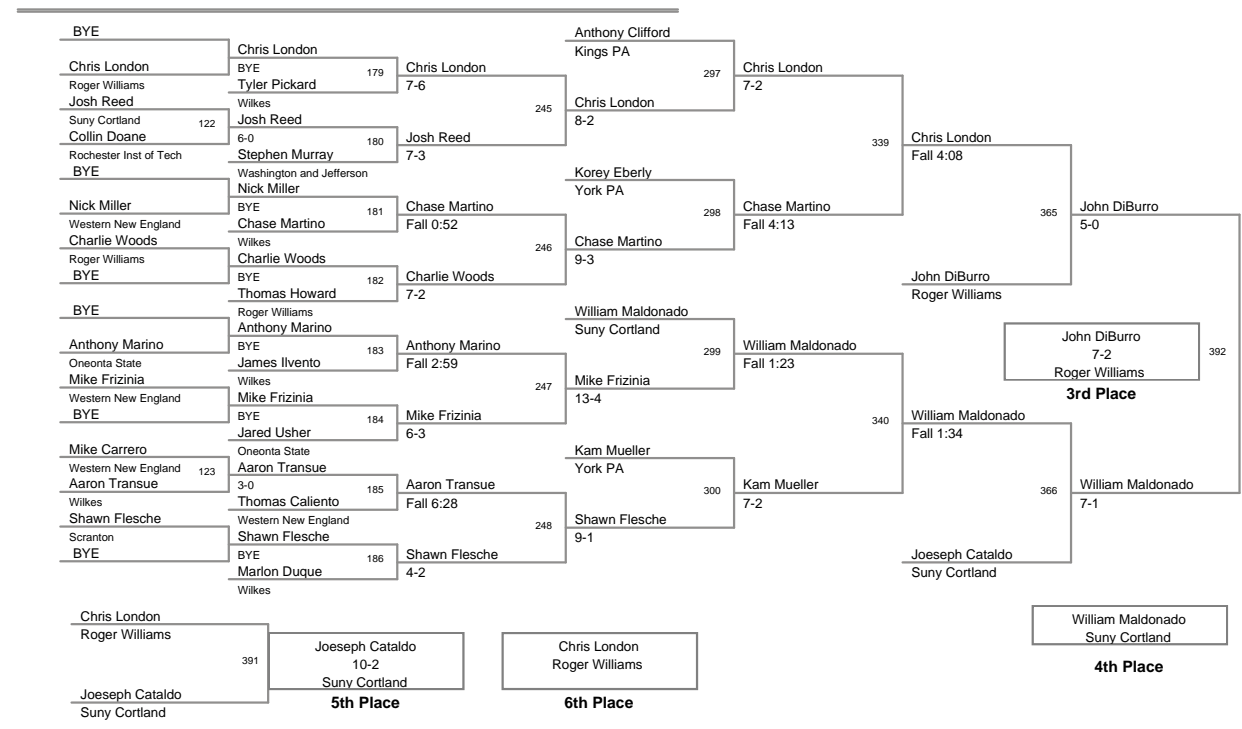

2012 Monarch
Invitational

157 Lbs

2012 Monarch
Invitational

165 Lbs

2012 Monarch
Invitational

174 Lbs

2012 Monarch
Invitational

184 Lbs