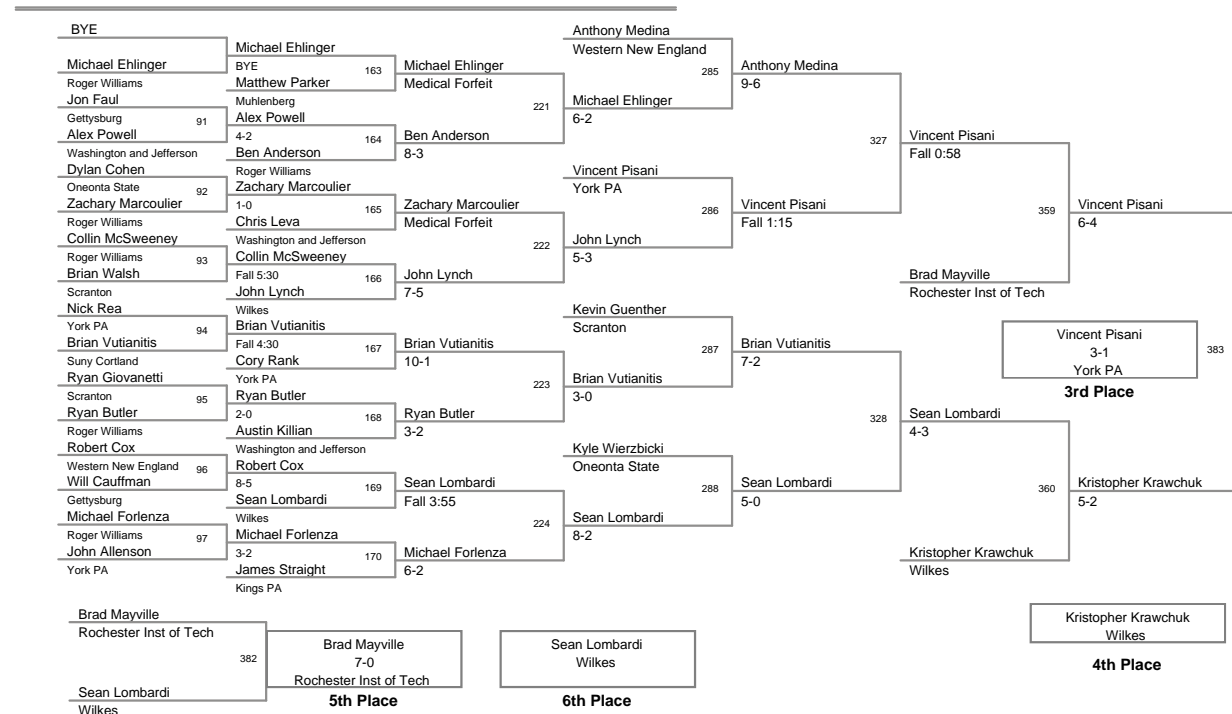

2012 Monarch
Invitational

125 Lbs

2012 Monarch Invitational

133 Lbs

2012 Monarch
Invitational

141 Lbs

2012 Monarch
Invitational

149 Lbs