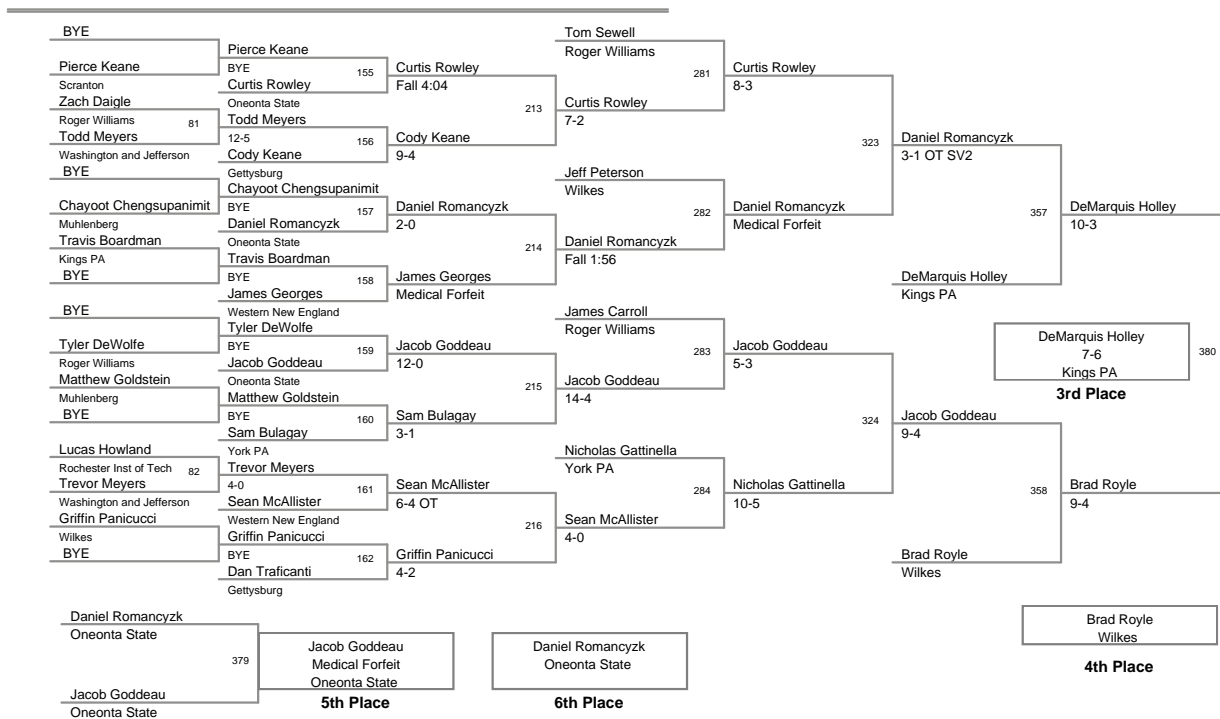

2012 Monarch
Invitational

125 Lbs

2012 Monarch Invitational

133 Lbs

2012 Monarch
Invitational

141 Lbs

2012 Monarch
Invitational

149 Lbs