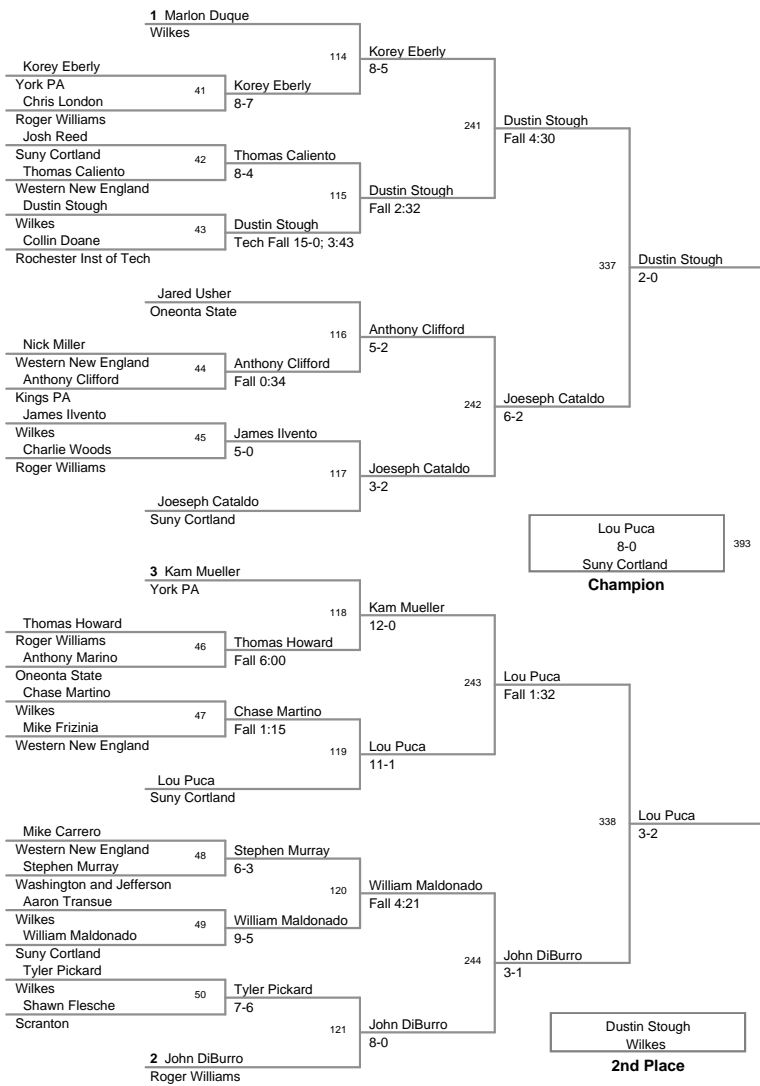

2012 Monarch Invitational

157 Lbs

2012 Monarch  
Invitational

**165 Lbs**

2012 Monarch  
Invitational

174 Lbs

2012 Monarch  
Invitational

**184 Lbs**

2012 Monarch  
Invitational

197 Lbs