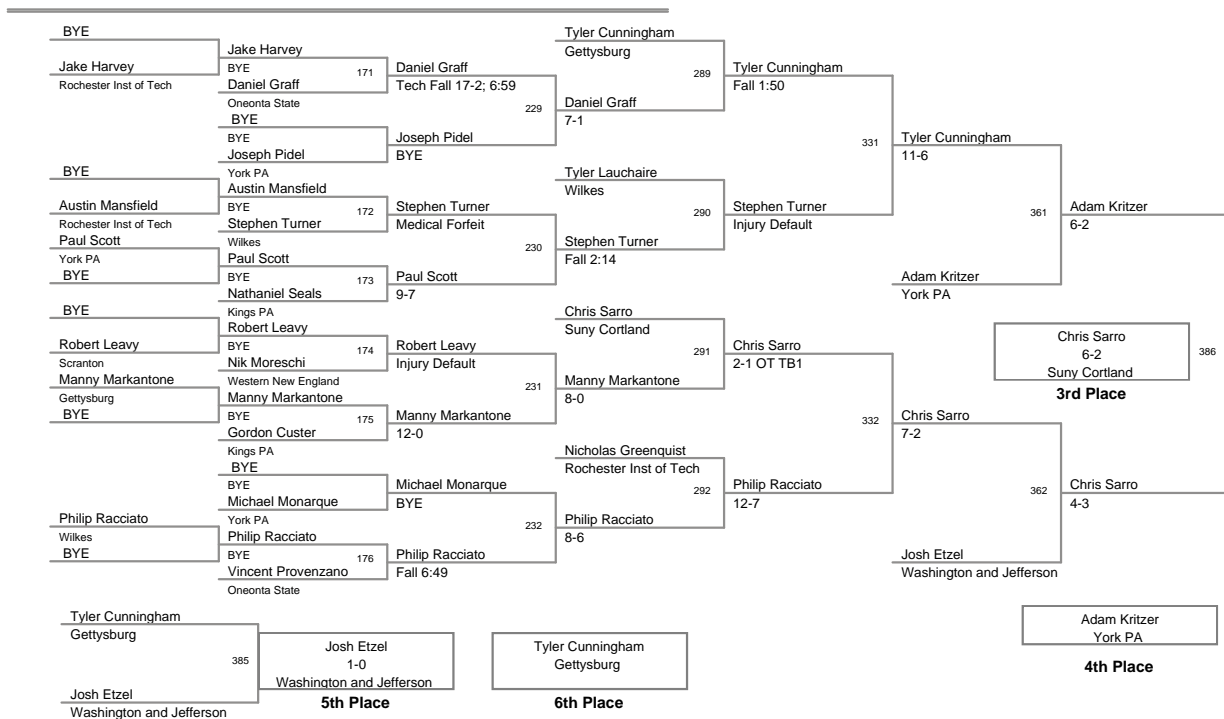

2012 Monarch  
Invitational

**125 Lbs**

2012 Monarch Invitational

133 Lbs

2012 Monarch  
Invitational

**141 Lbs**

2012 Monarch  
Invitational

**149 Lbs**

2012 Monarch Invitational

157 Lbs

2012 Monarch  
Invitational

**165 Lbs**

2012 Monarch  
Invitational

174 Lbs

2012 Monarch  
Invitational

**184 Lbs**

2012 Monarch  
Invitational

197 Lbs