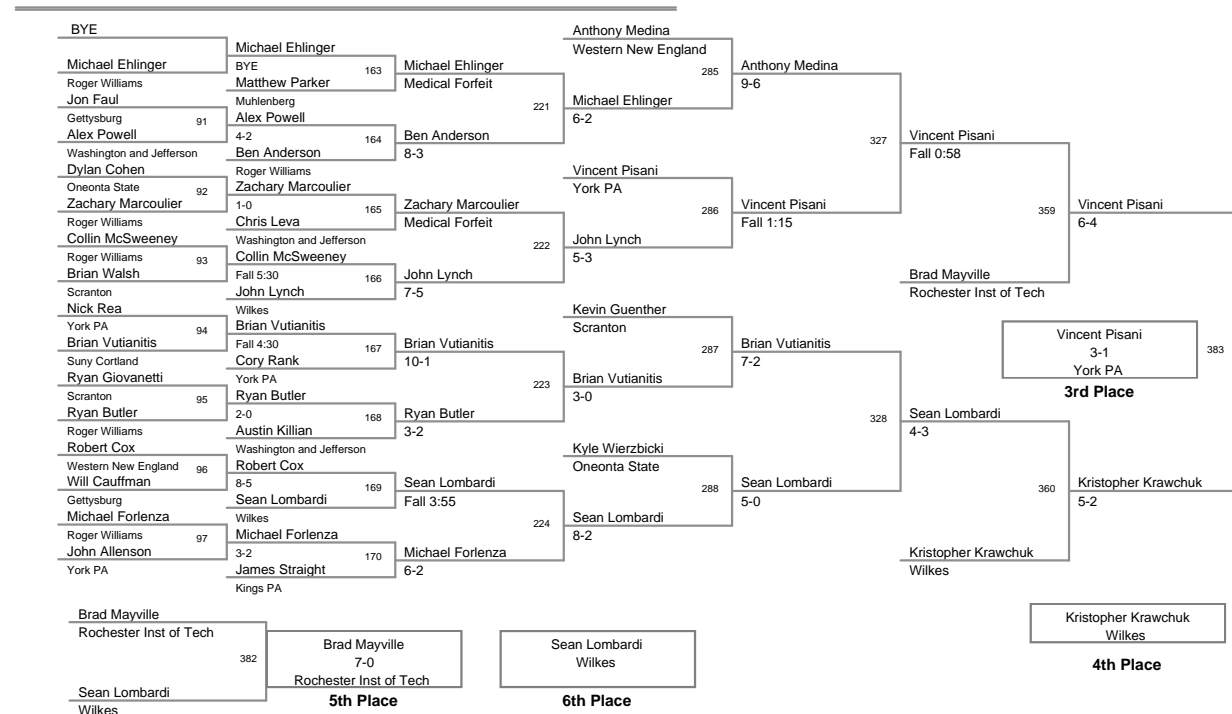

2012 Monarch  
Invitational

**125 Lbs**

2012 Monarch Invitational

133 Lbs

2012 Monarch  
Invitational

**141 Lbs**

2012 Monarch  
Invitational

**149 Lbs**

2012 Monarch Invitational

157 Lbs

2012 Monarch  
Invitational

**165 Lbs**

2012 Monarch  
Invitational

174 Lbs

2012 Monarch  
Invitational

**184 Lbs**

2012 Monarch  
Invitational

197 Lbs