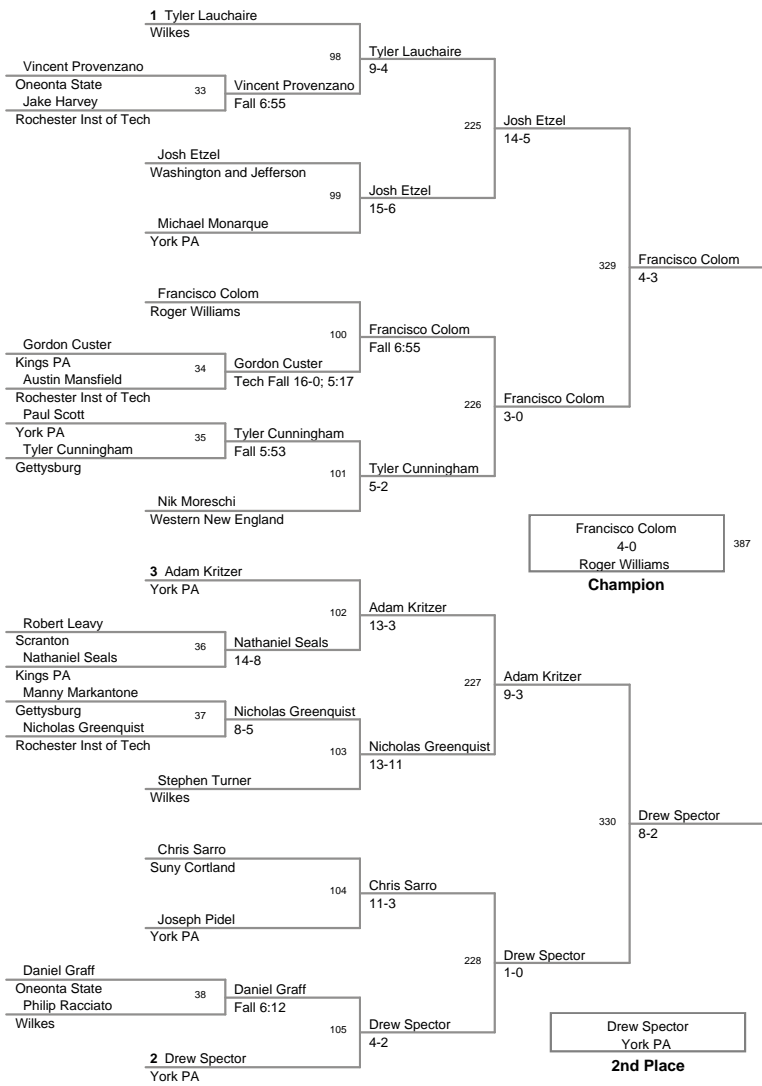

2012 Monarch  
Invitational

**125 Lbs**

2012 Monarch Invitational

133 Lbs

2012 Monarch  
Invitational

**141 Lbs**

2012 Monarch  
Invitational

**149 Lbs**

2012 Monarch Invitational

157 Lbs

2012 Monarch  
Invitational

**165 Lbs**

2012 Monarch  
Invitational

174 Lbs

2012 Monarch  
Invitational

**184 Lbs**

2012 Monarch  
Invitational

197 Lbs