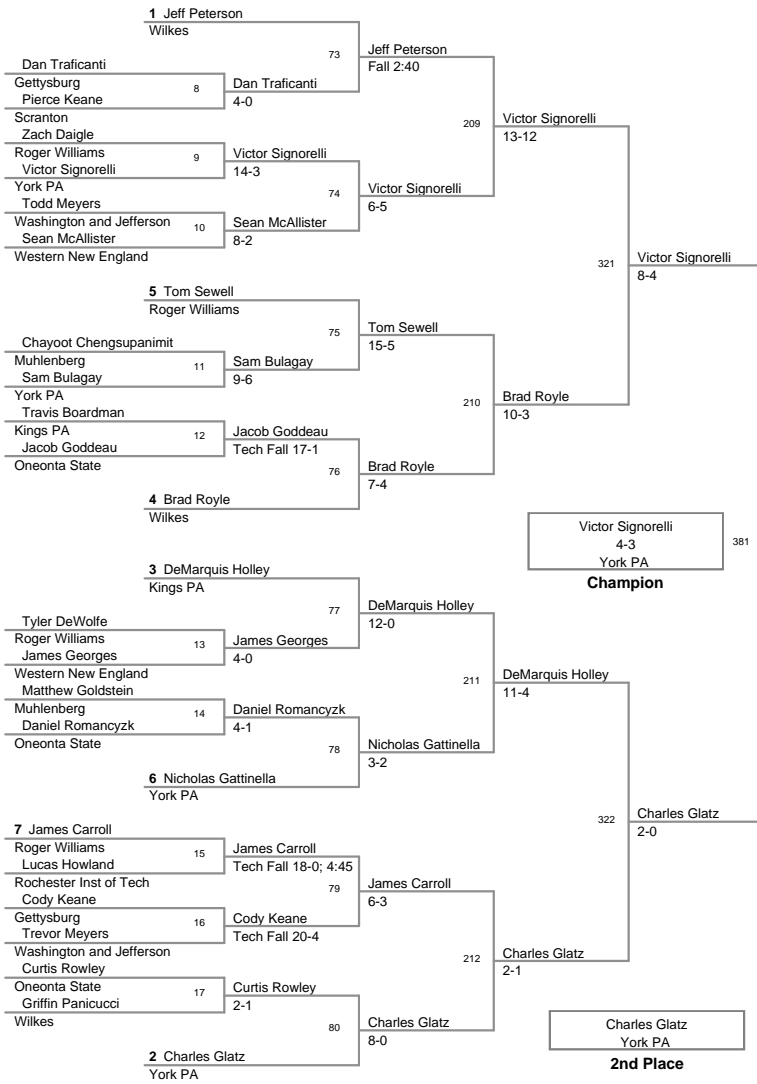

2012 Monarch
Invitational

125 Lbs

2012 Monarch Invitational

133 Lbs

2012 Monarch
Invitational

141 Lbs

2012 Monarch
Invitational

149 Lbs