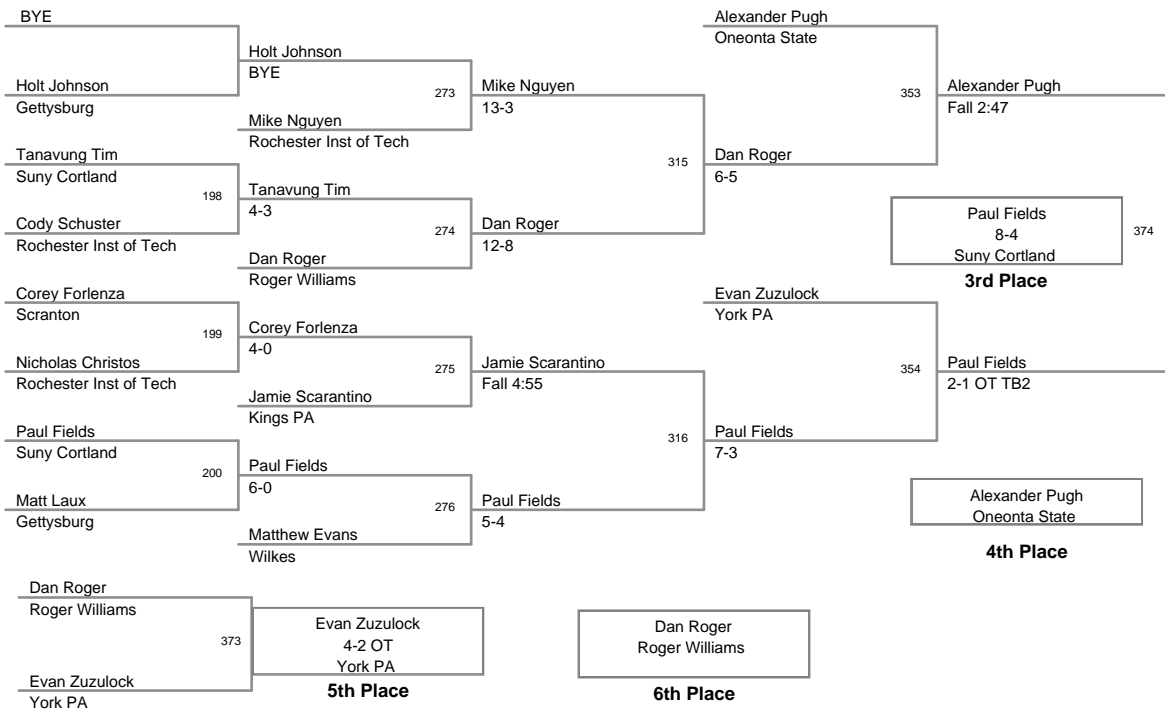

2012 Monarch  
Invitational

**125 Lbs**

2012 Monarch Invitational

133 Lbs

2012 Monarch  
Invitational

**141 Lbs**

2012 Monarch  
Invitational

**149 Lbs**

2012 Monarch Invitational

157 Lbs

2012 Monarch  
Invitational

**165 Lbs**

2012 Monarch  
Invitational

174 Lbs

2012 Monarch  
Invitational

**184 Lbs**

2012 Monarch  
Invitational

197 Lbs