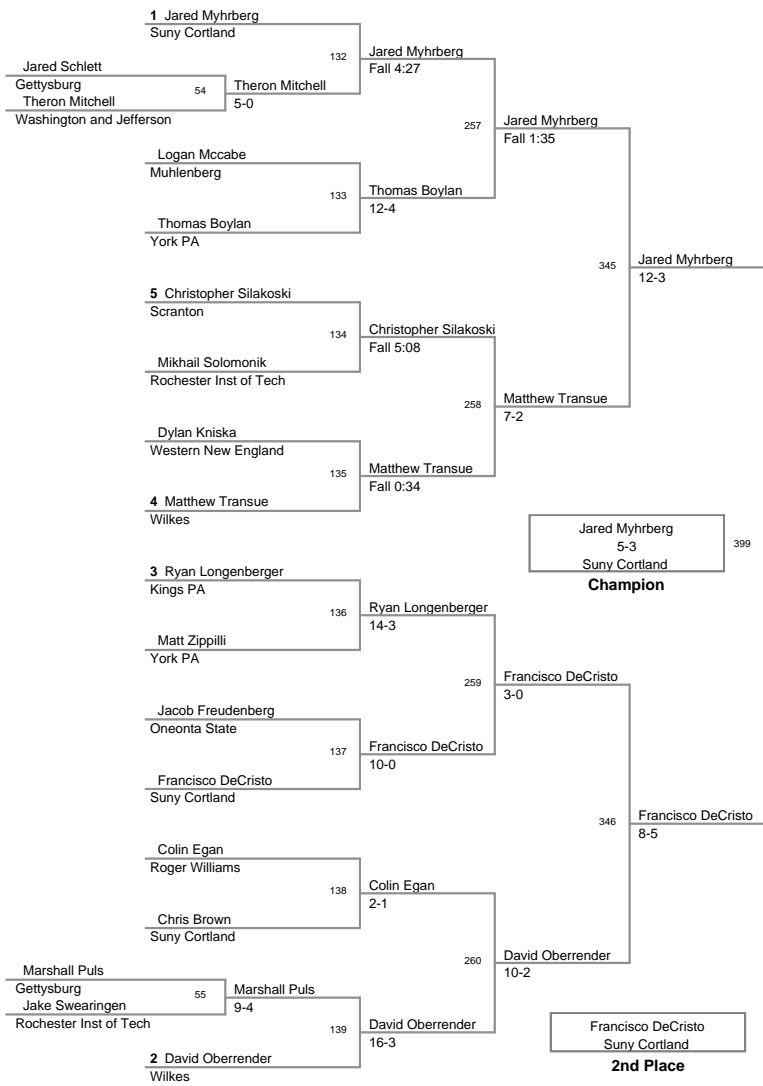

2012 Monarch Invitational

197 Lbs