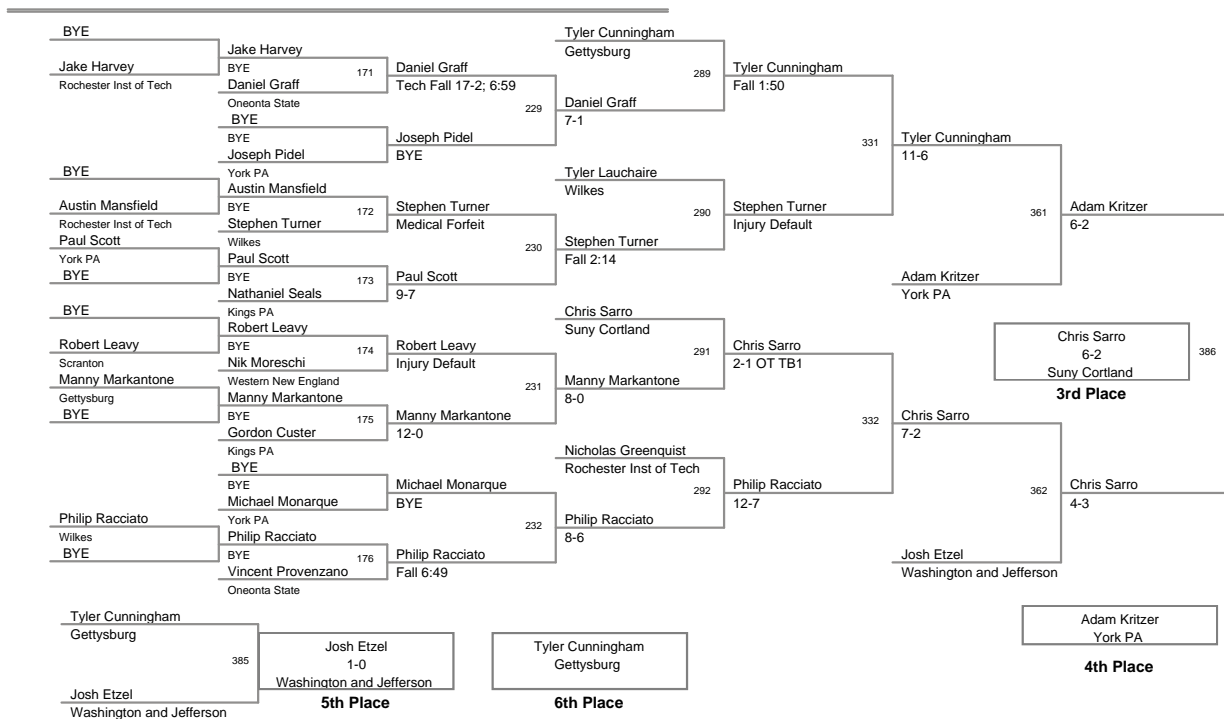

2012 Monarch
Invitational

157 Lbs