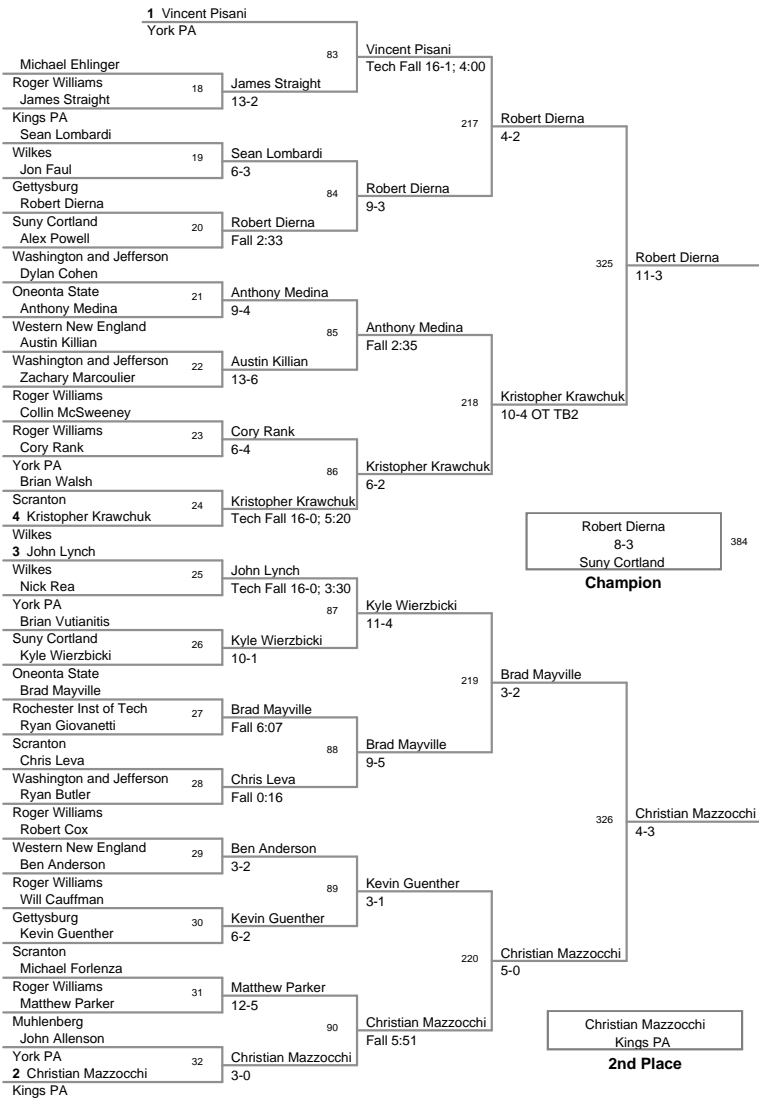

Plc	Points	Team	CH	CO
1	147	Suny Cortland	-	-
2	137	Wilkes	-	-
3	134.5	York PA	-	-
4	77.5	Oneonta State	-	-
5	67.5	Roger Williams	-	-
6	67	Kings PA	-	-
7	34.5	Washington and Jefferson	-	-
8	33	Gettysburg	-	-
9	24	Rochester Inst of Tech	-	-
10	17.5	Western New England	-	-
11	15	Scranton	-	-
12	1	Muhlenberg	-	-

2012 Monarch
Invitational

125 Lbs

2012 Monarch Invitational

133 Lbs

2012 Monarch
Invitational

141 Lbs

2012 Monarch
Invitational

149 Lbs