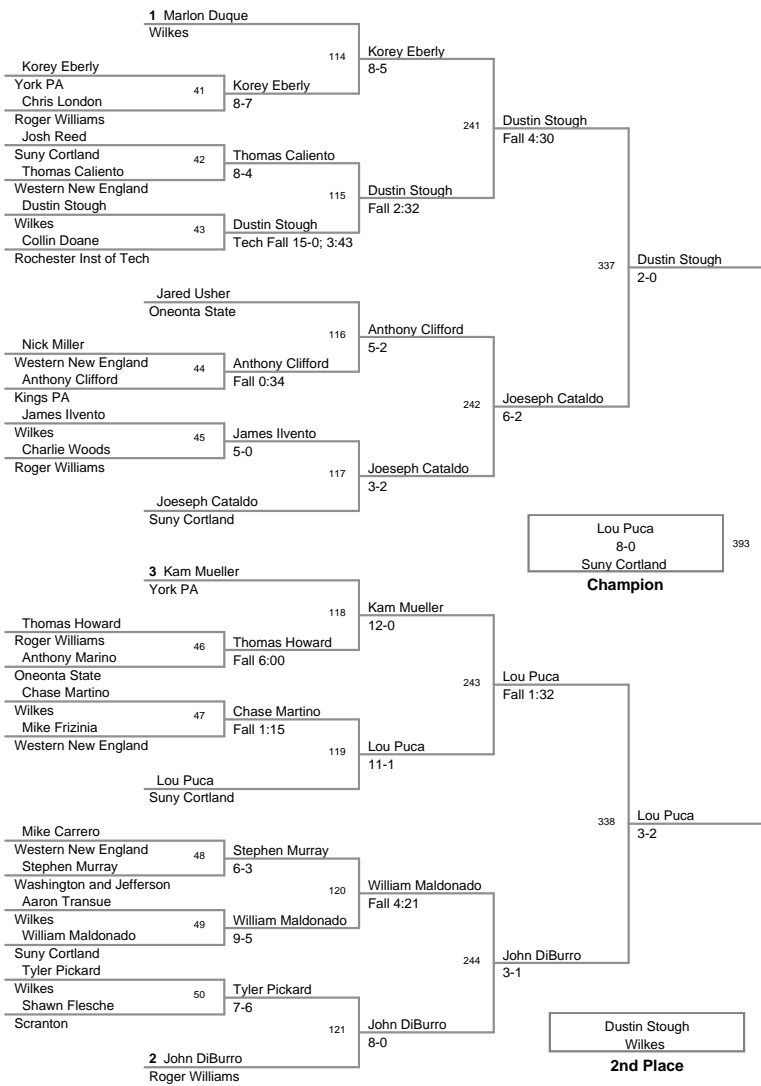

2012 Monarch
Invitational

157 Lbs

2012 Monarch
Invitational

165 Lbs

2012 Monarch
Invitational

174 Lbs

2012 Monarch
Invitational

184 Lbs