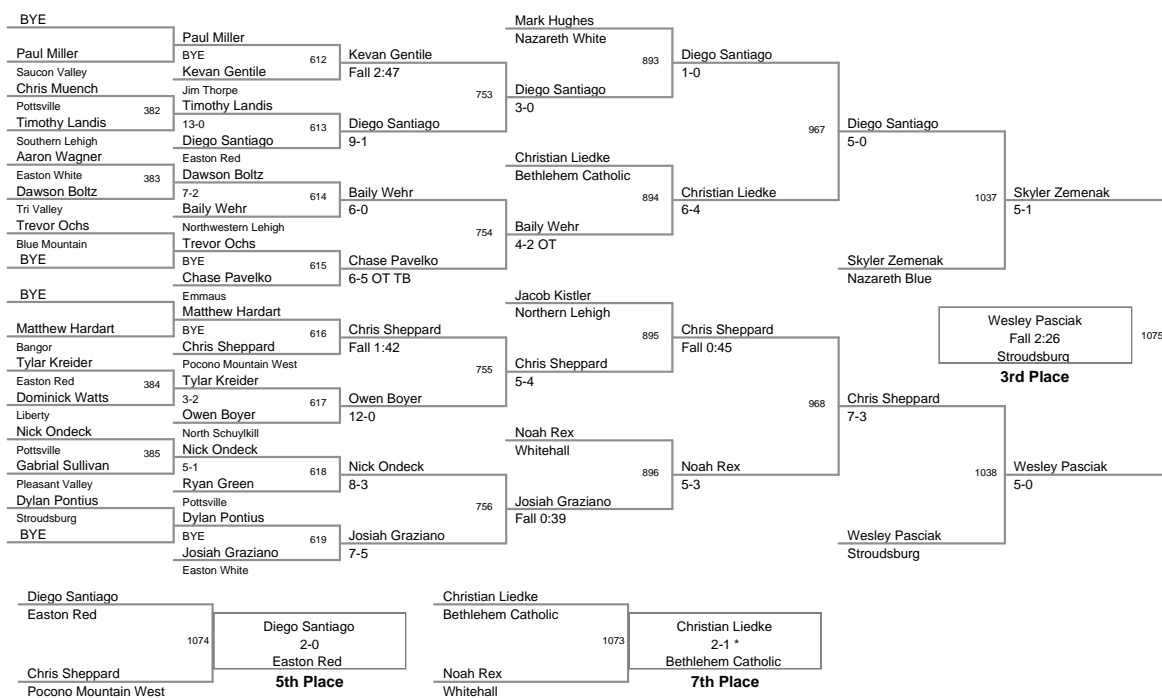

Plc	Points	Team	CH	CO
33	42	Catasauqua	-	-
33	42	North Schuylkill	-	-
35	34	Panther Valley	-	-
36	32	Allen	-	-
37	30	Southern Lehigh	-	-
38	25	Pius X	-	-
39	23	East Stroudsburg North	-	-
39	23	Notre Dame	-	-
41	22	Tamaqua	-	-
42	16	East Stroudsburg South	-	-
43	3	Salisbury	-	-
44	0	Palmerton	-	-

2012 District XI Jr High
Championships

77 Lbs