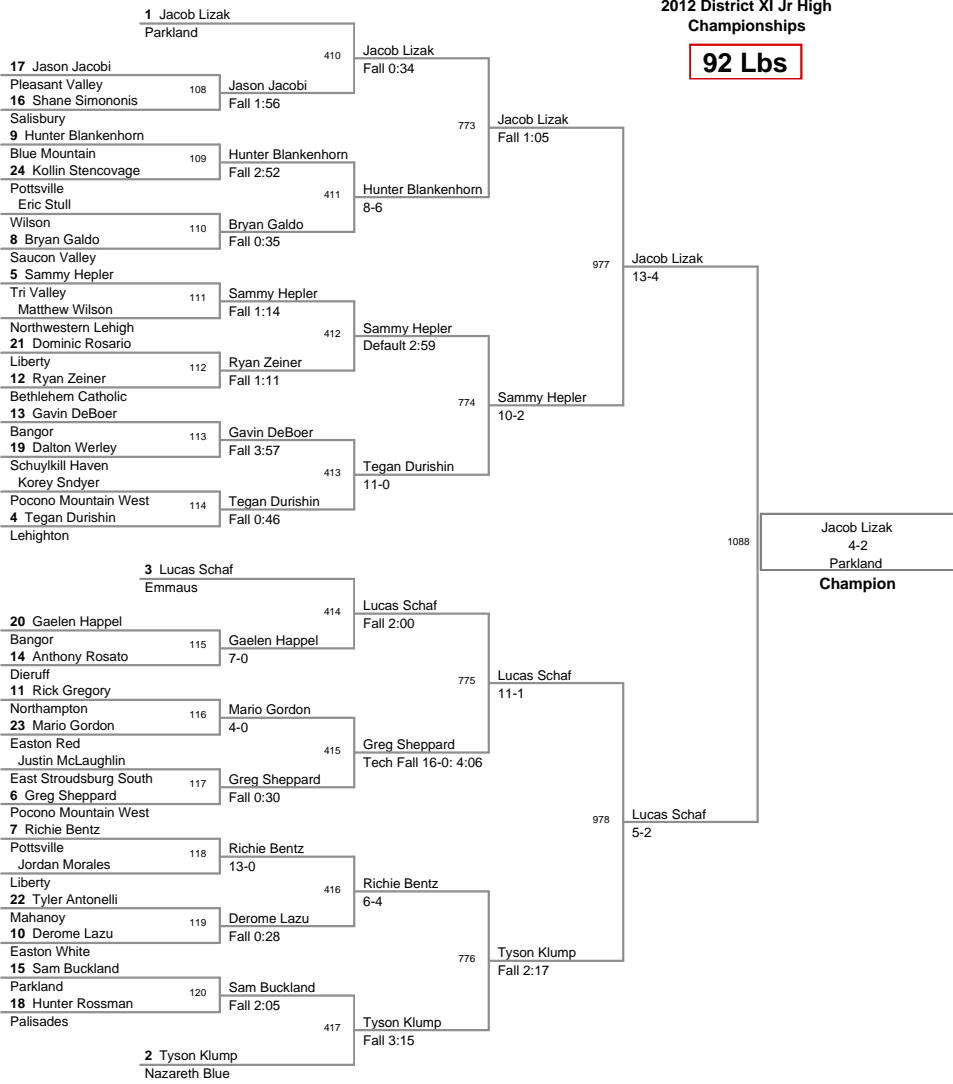

2012 District XI Jr High Championships

92 Lbs