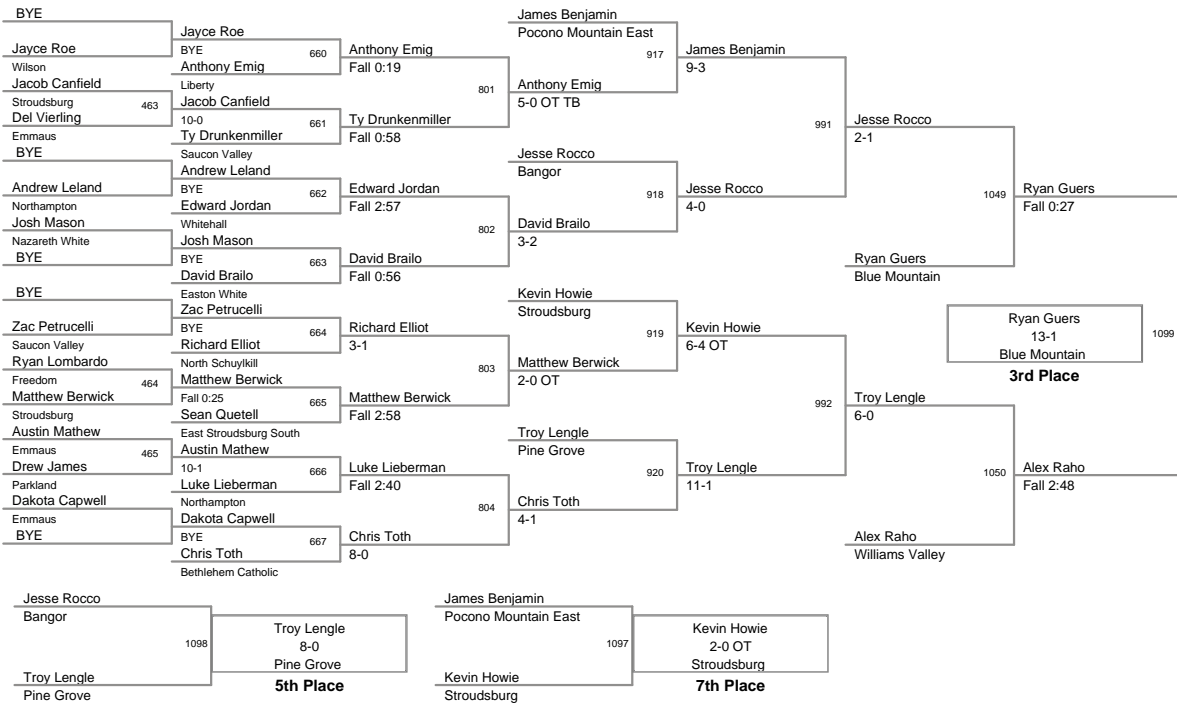

2012 District XI Jr High Championships

107 Lbs