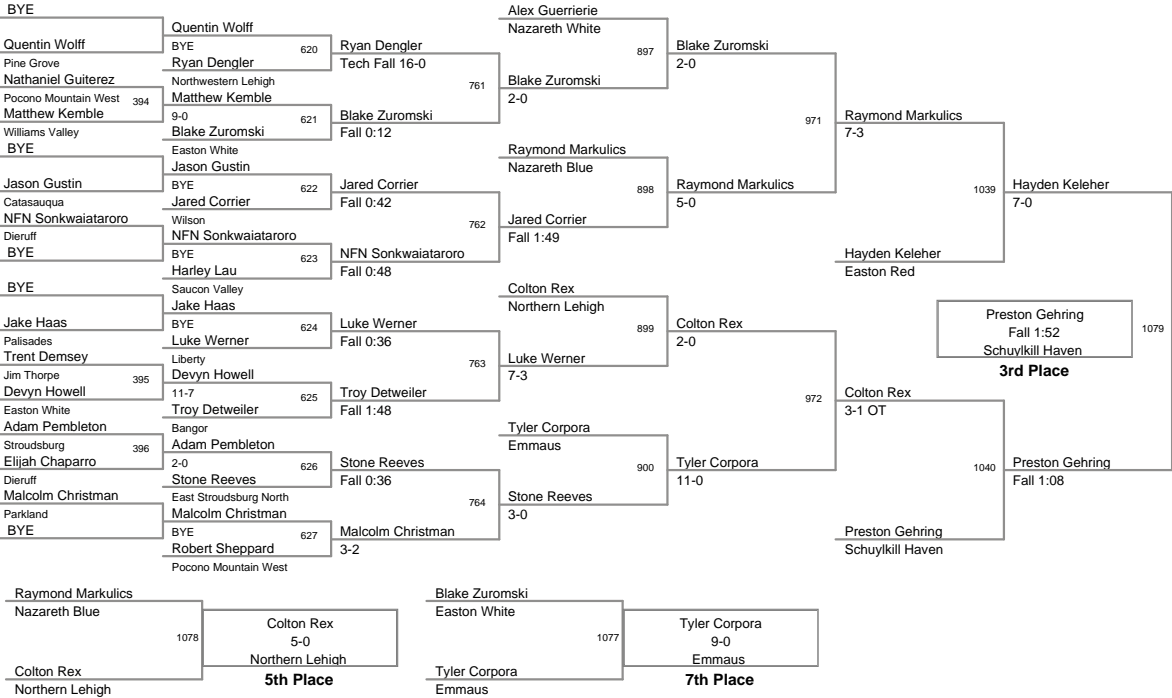

2012 District XI Jr High Championships

82 Lbs