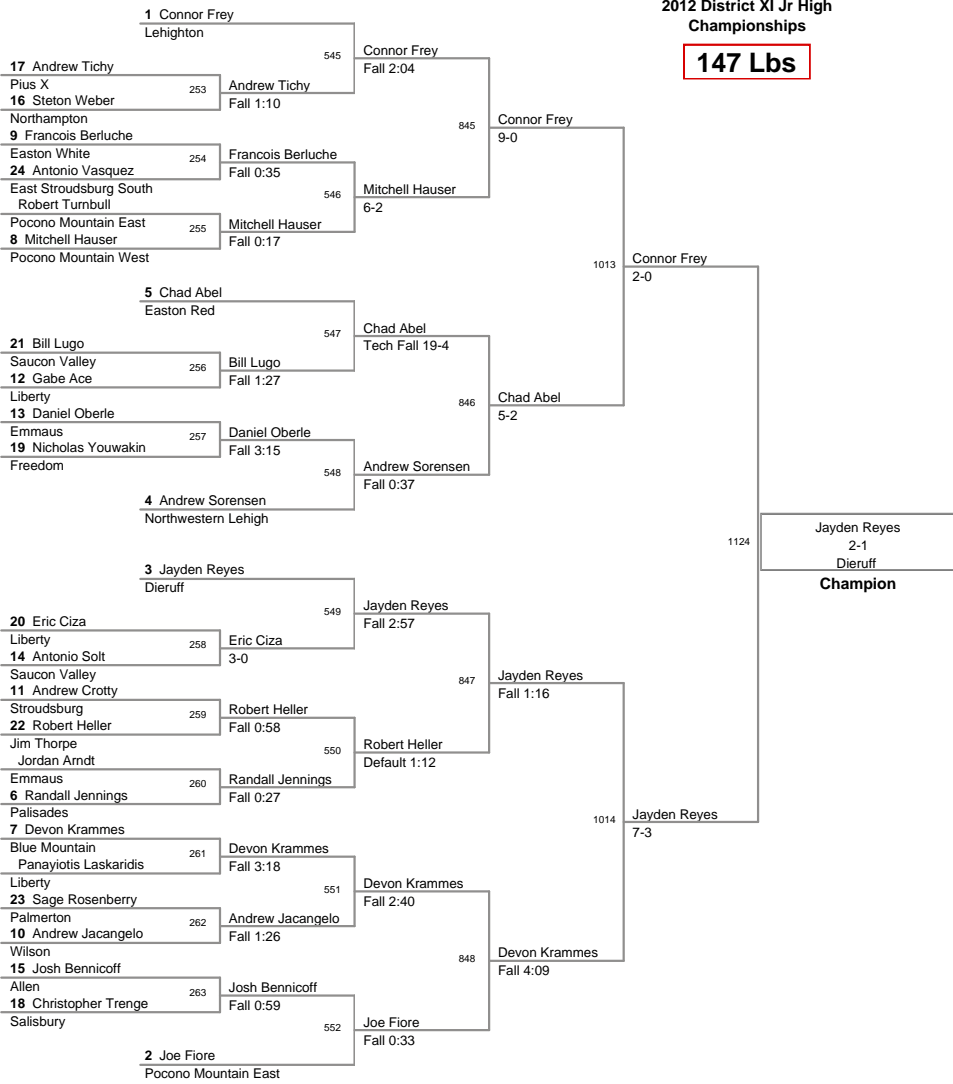

117 Lbs

132 Lbs

2012 District XI Jr High Championships

140 Lbs

2012 District XI Jr High Championships

147 Lbs

2012 District XI Jr High Championships

157 Lbs