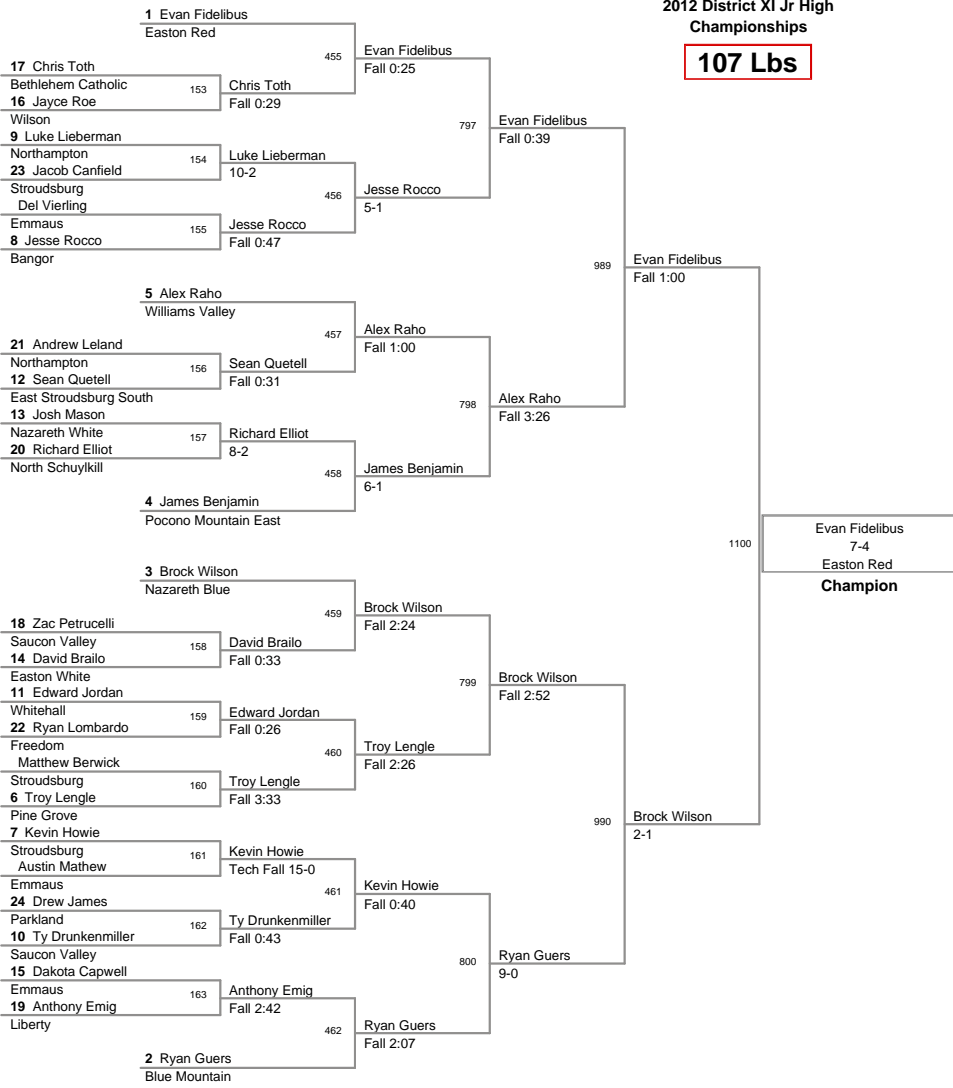

97 Lbs

2012 District XI Jr High
Championships

102 Lbs

2012 District XI Jr High Championships

107 Lbs

2012 District XI Jr High Championships

112 Lbs

2012 District XI Jr High Championships