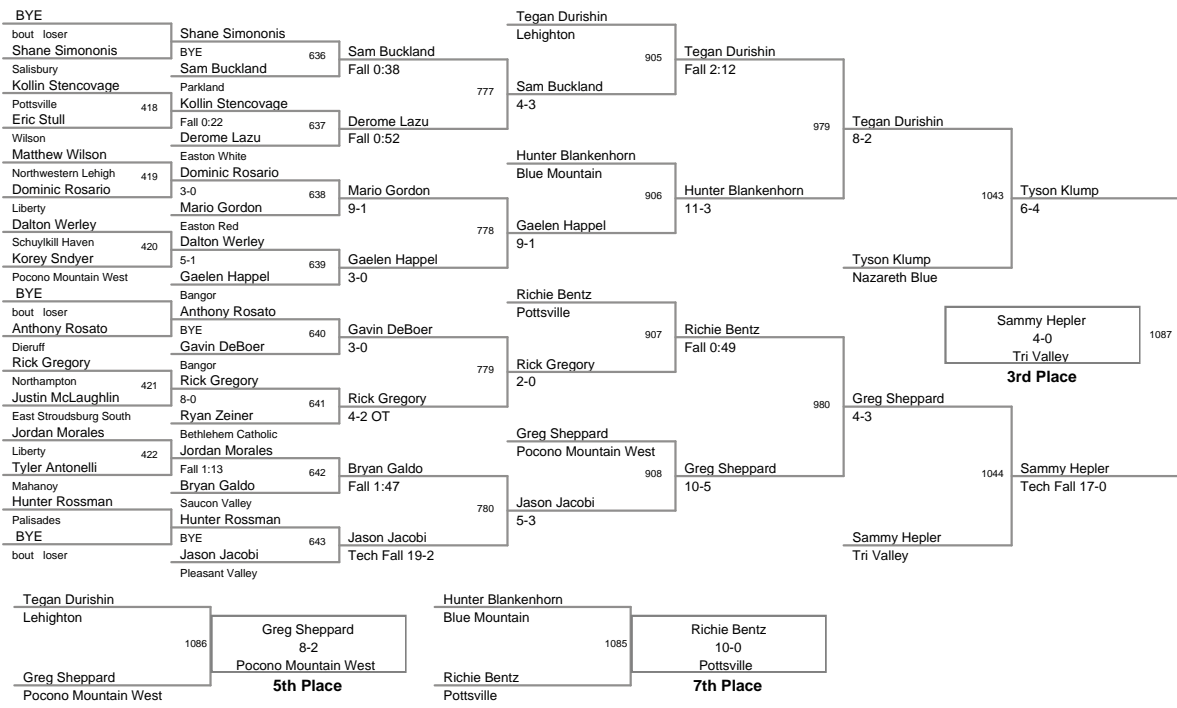

2012 District XI Jr High Championships

92 Lbs