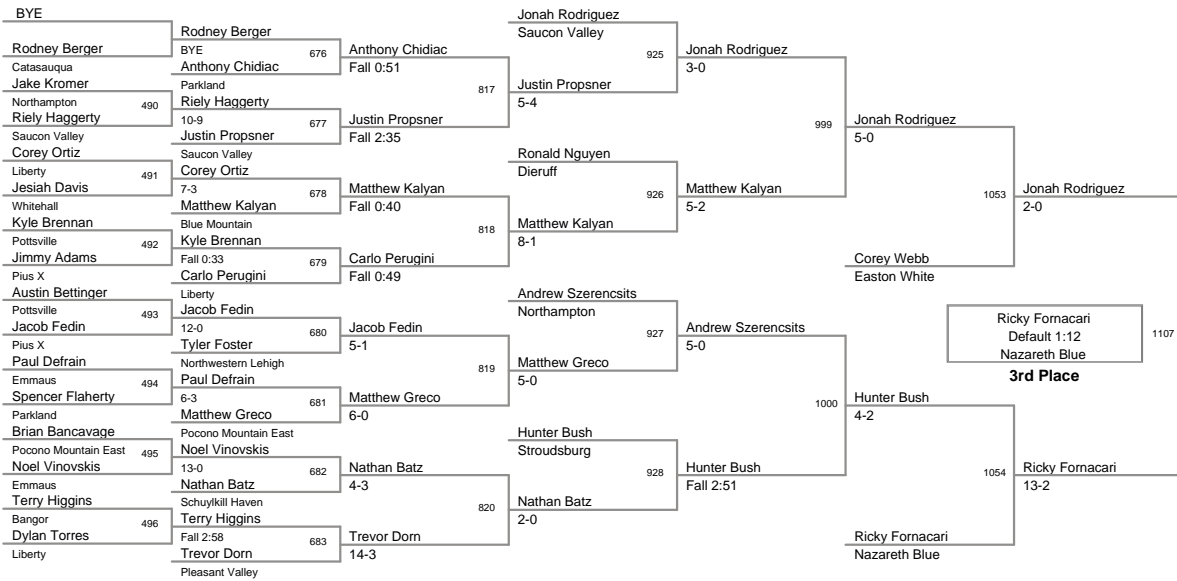

2012 District XI Jr High Championships

117 Lbs