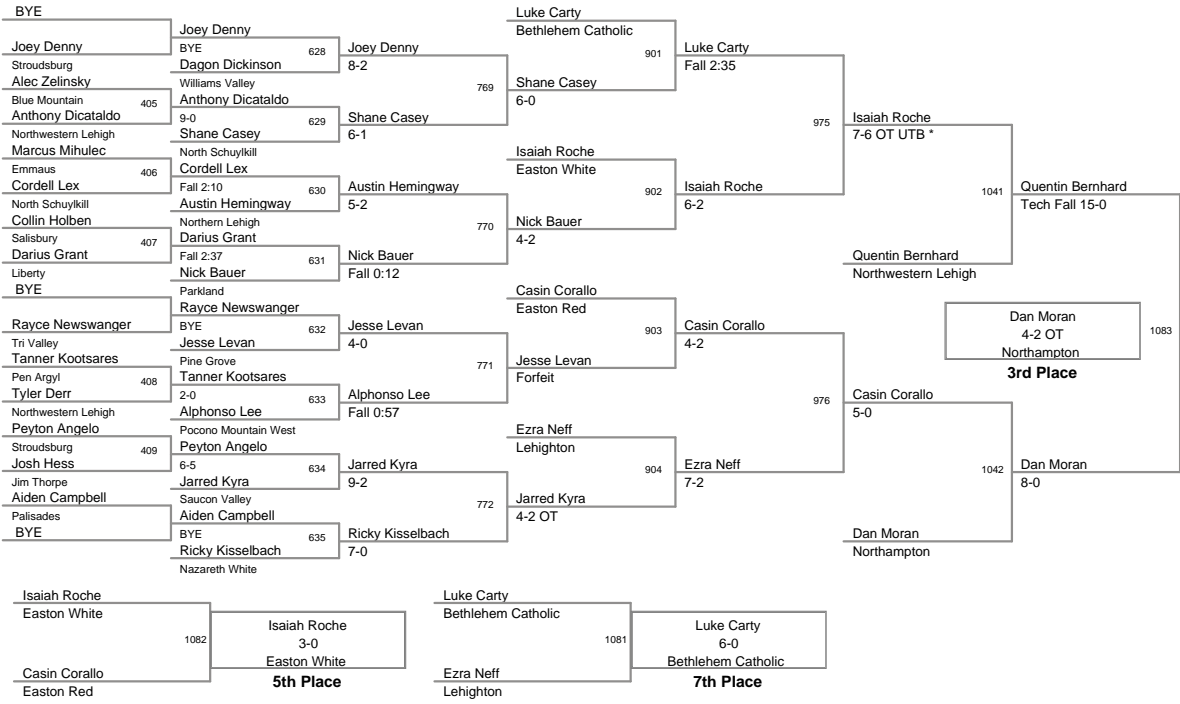

2012 District XI Jr High Championships

87 Lbs