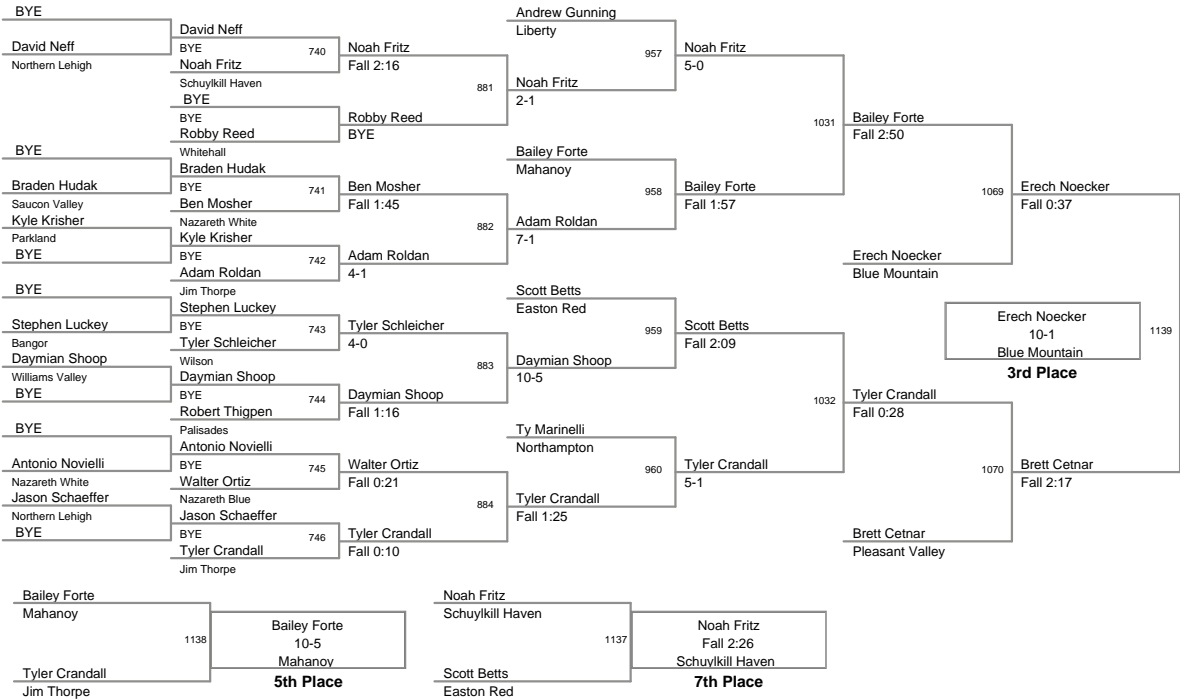

2012 District XI Jr High Championships

167 Lbs

2012 District XI Jr High Championships

187 Lbs

2012 District XI Jr High Championships

212 Lbs

2012 District XI Jr High Championships

252 Lbs