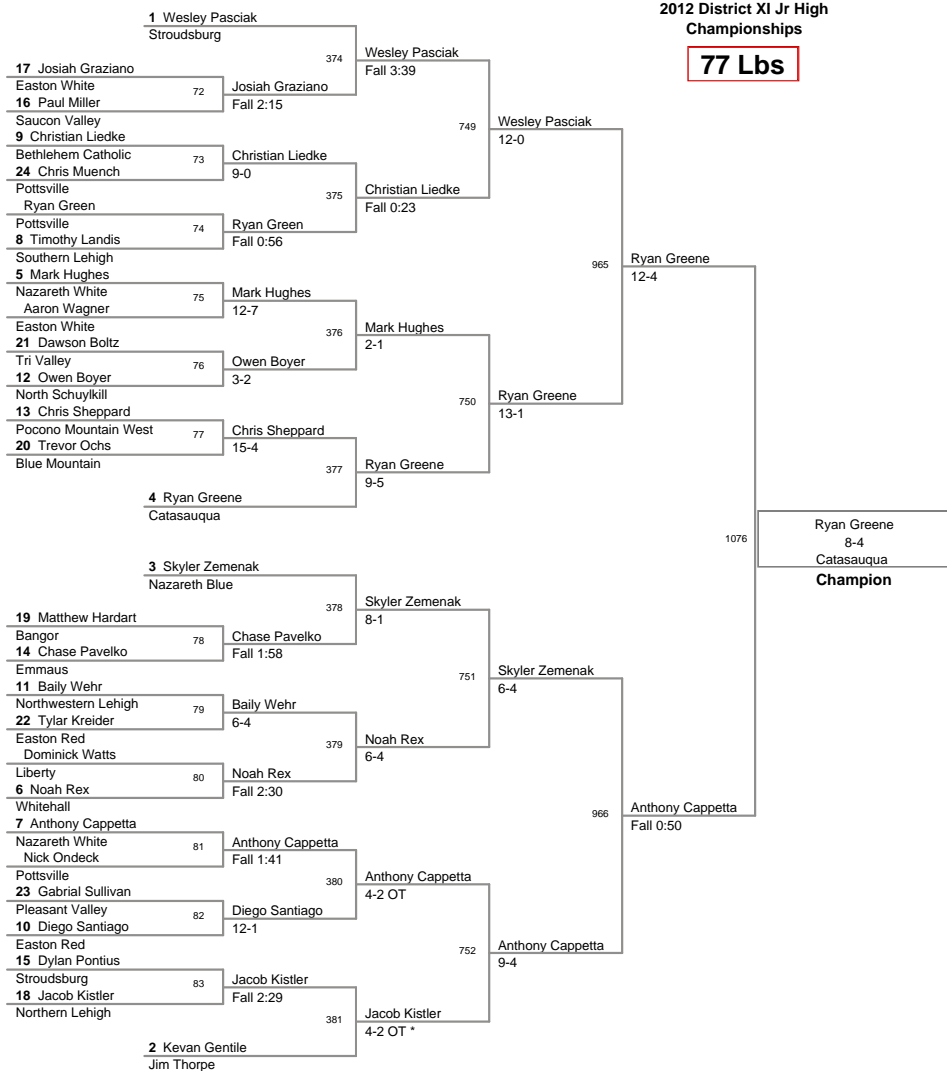

Plc	Points	Team	CH	CO
33	42	Catasauqua	-	-
33	42	North Schuylkill	-	-
35	34	Panther Valley	-	-
36	32	Allen	-	-
37	30	Southern Lehigh	-	-
38	25	Pius X	-	-
39	23	East Stroudsburg North	-	-
39	23	Notre Dame	-	-
41	22	Tamaqua	-	-
42	16	East Stroudsburg South	-	-
43	3	Salisbury	-	-
44	0	Palmerton	-	-

2012 District XI Jr High
Championships

77 Lbs