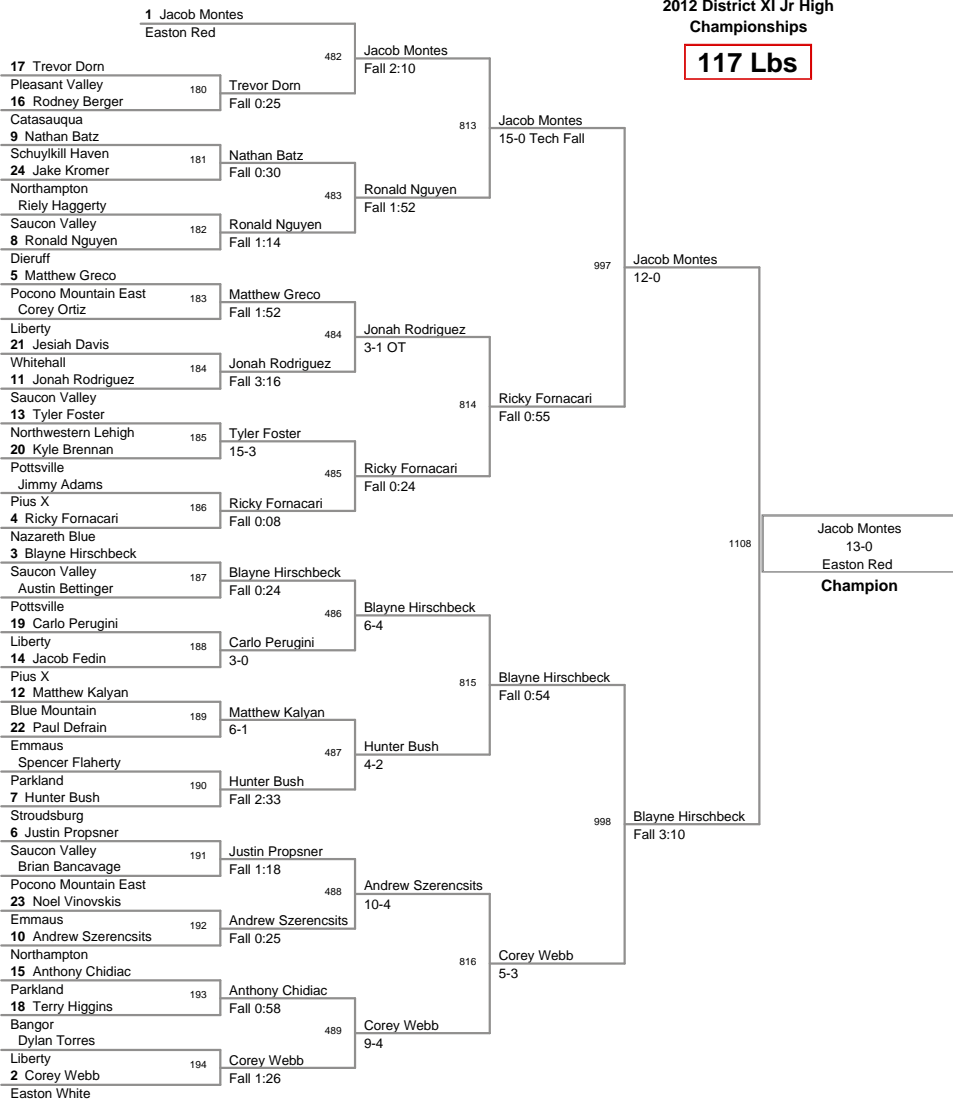

2012 District XI Jr High Championships

117 Lbs