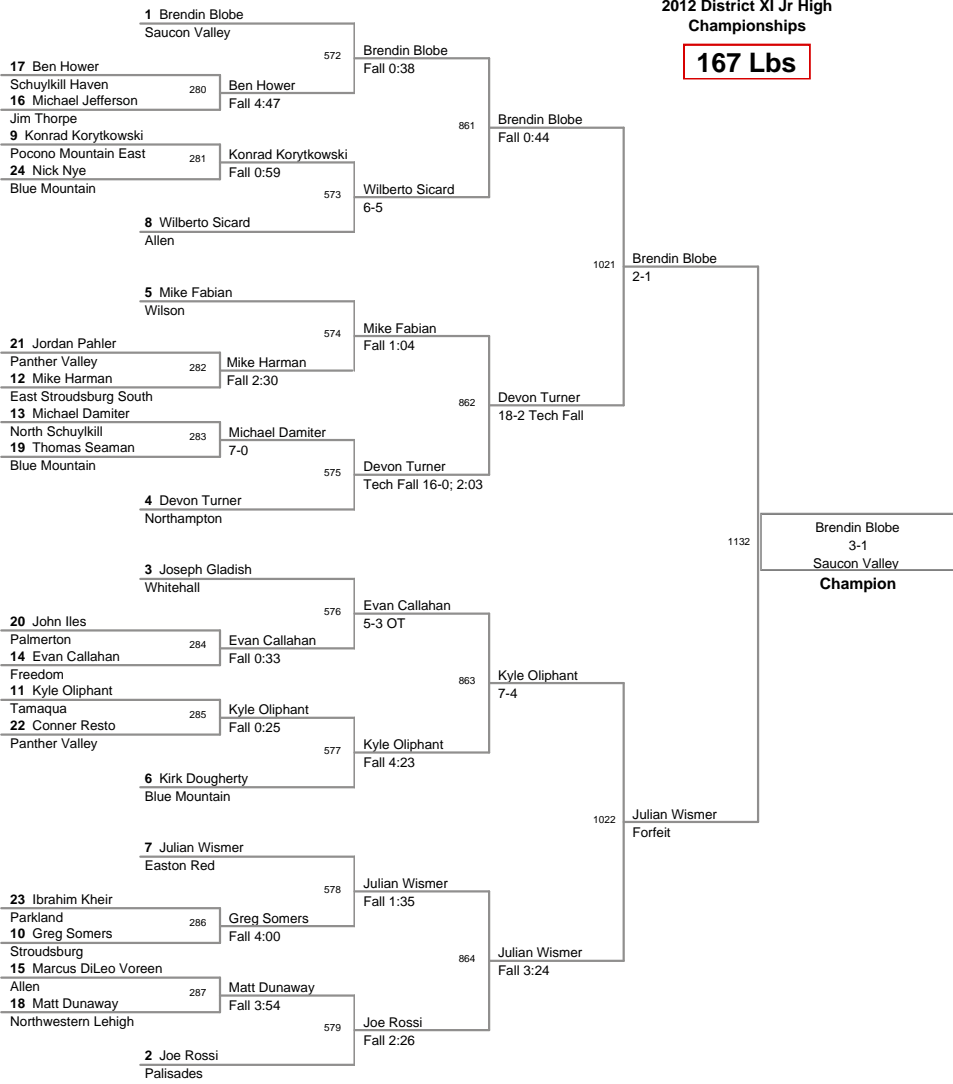

2012 District XI Jr High Championships

167 Lbs