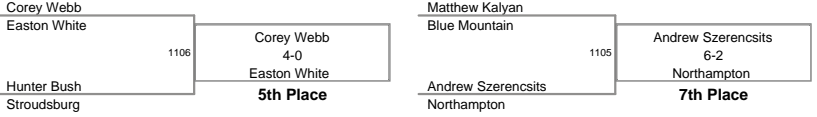

2012 District XI Jr High Championships

117 Lbs