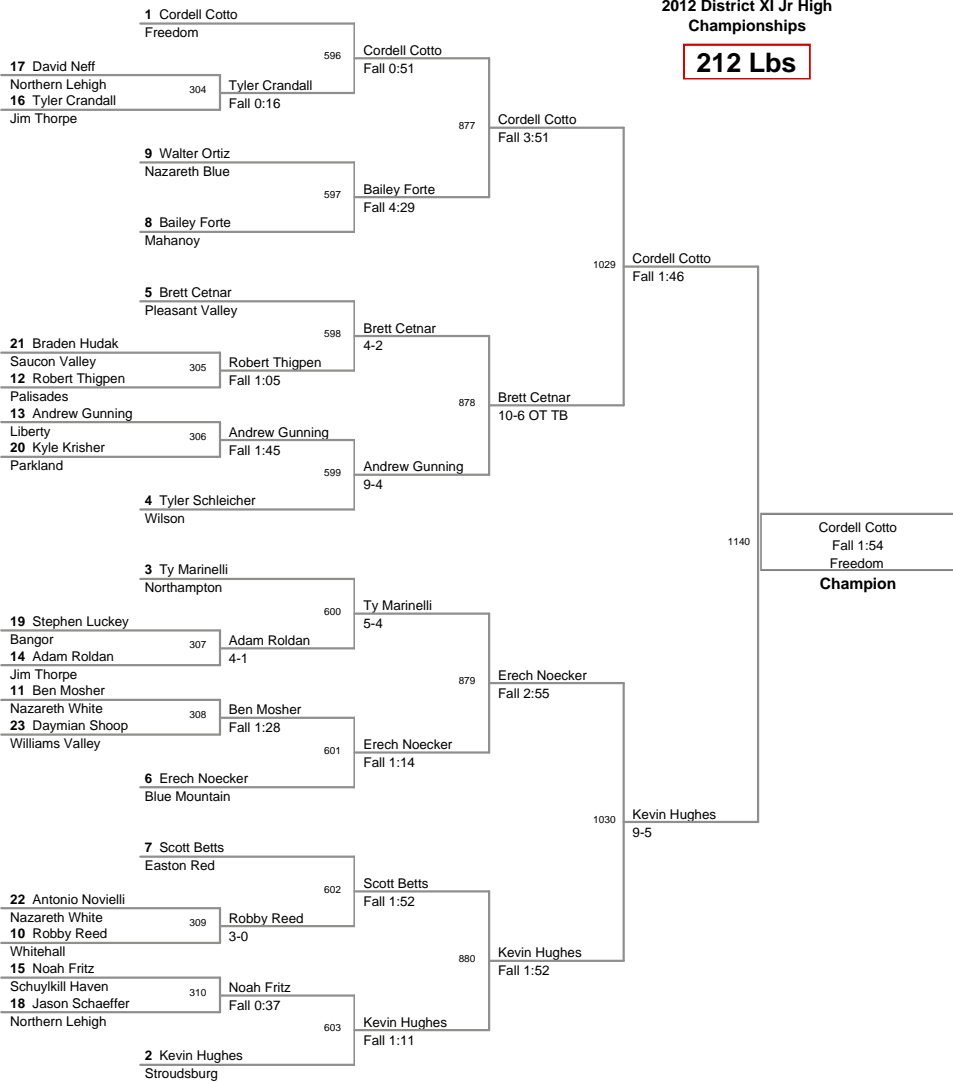

2012 District XI Jr High Championships

212 Lbs