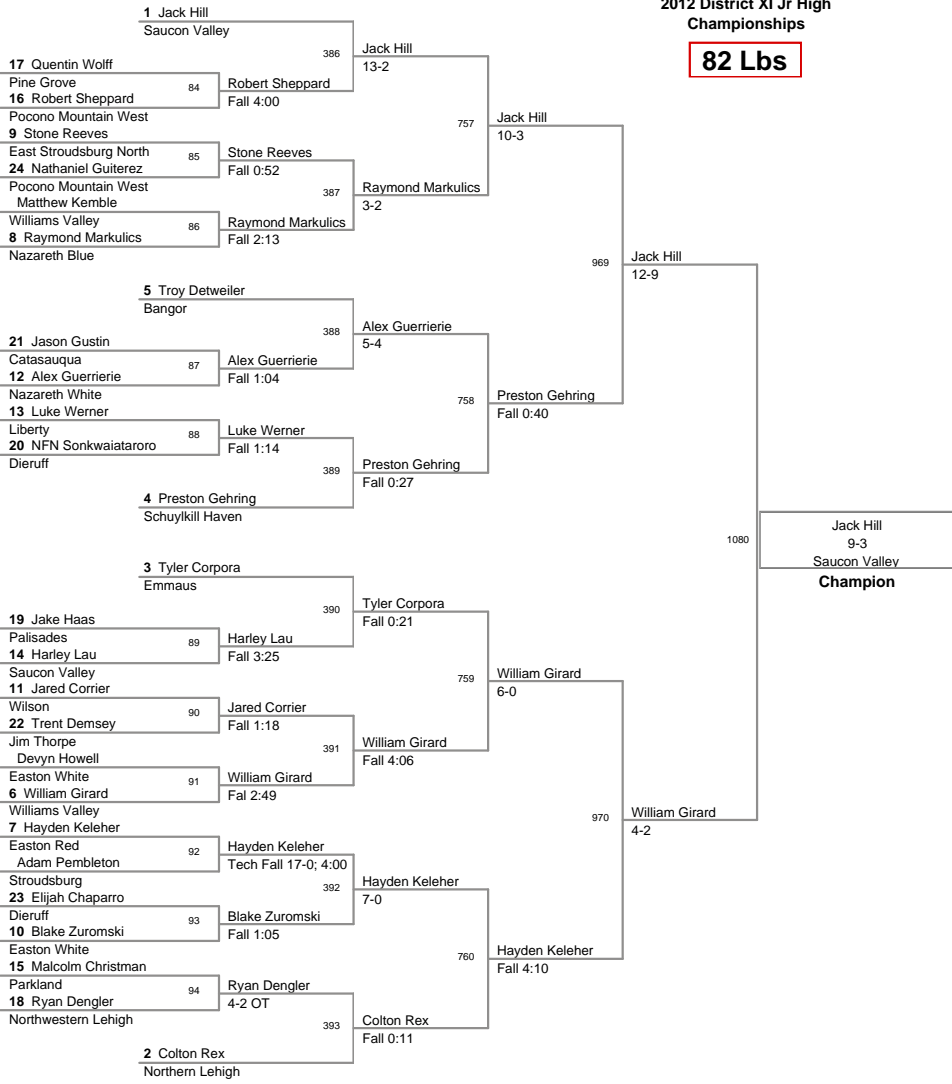

2012 District XI Jr High Championships

82 Lbs