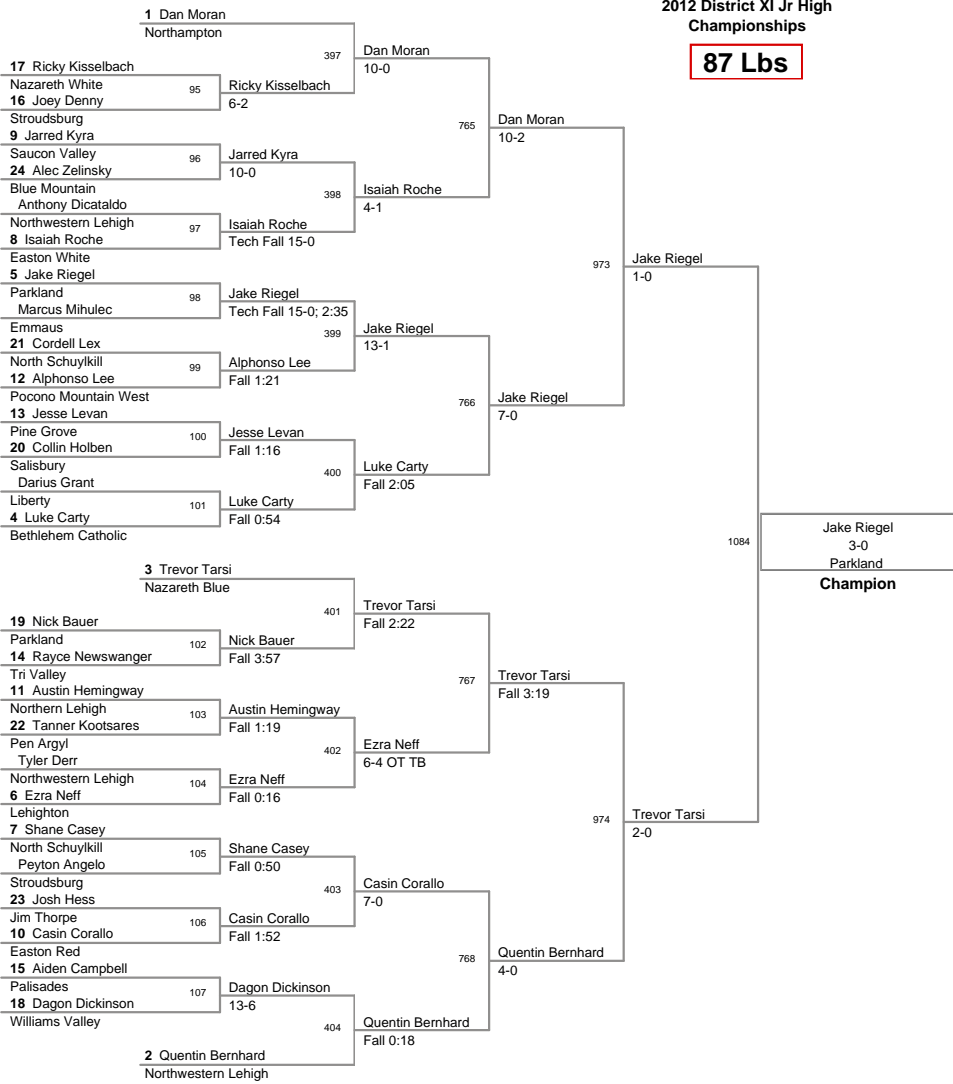

2012 District XI Jr High
Championships

77 Lbs

2012 District XI Jr High Championships

82 Lbs

2012 District XI Jr High Championships

87 Lbs

2012 District XI Jr High Championships

92 Lbs