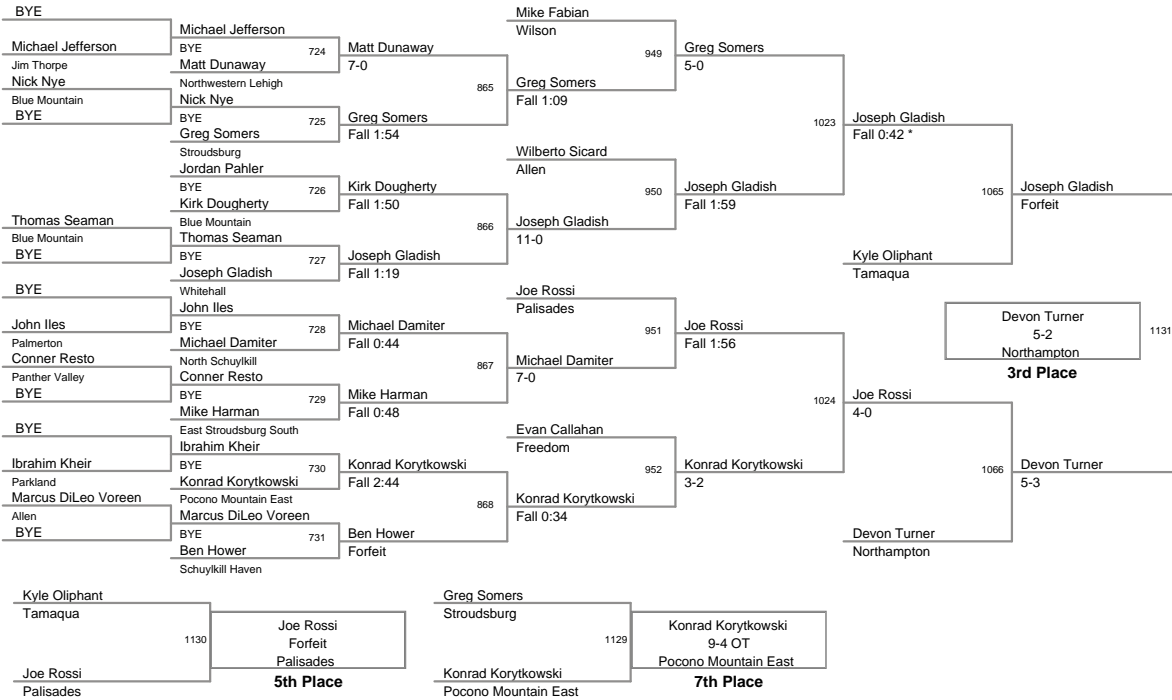

2012 District XI Jr High Championships

167 Lbs