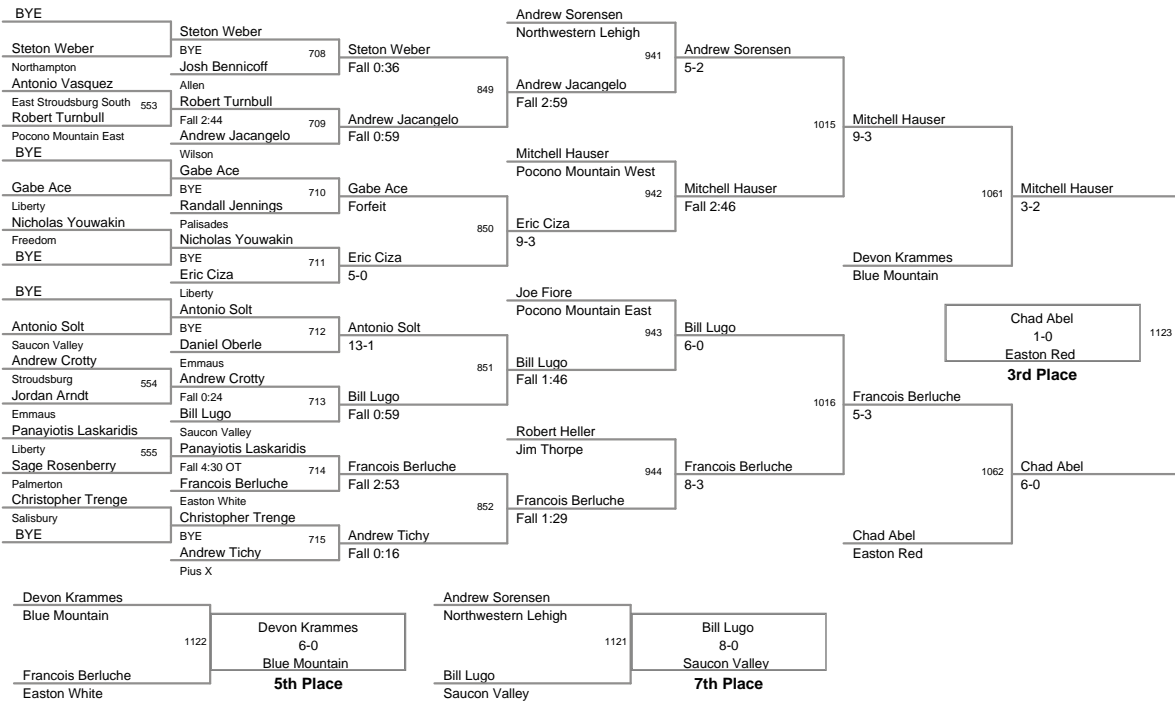

117 Lbs

132 Lbs

2012 District XI Jr High Championships

140 Lbs

2012 District XI Jr High Championships

147 Lbs

2012 District XI Jr High Championships

157 Lbs