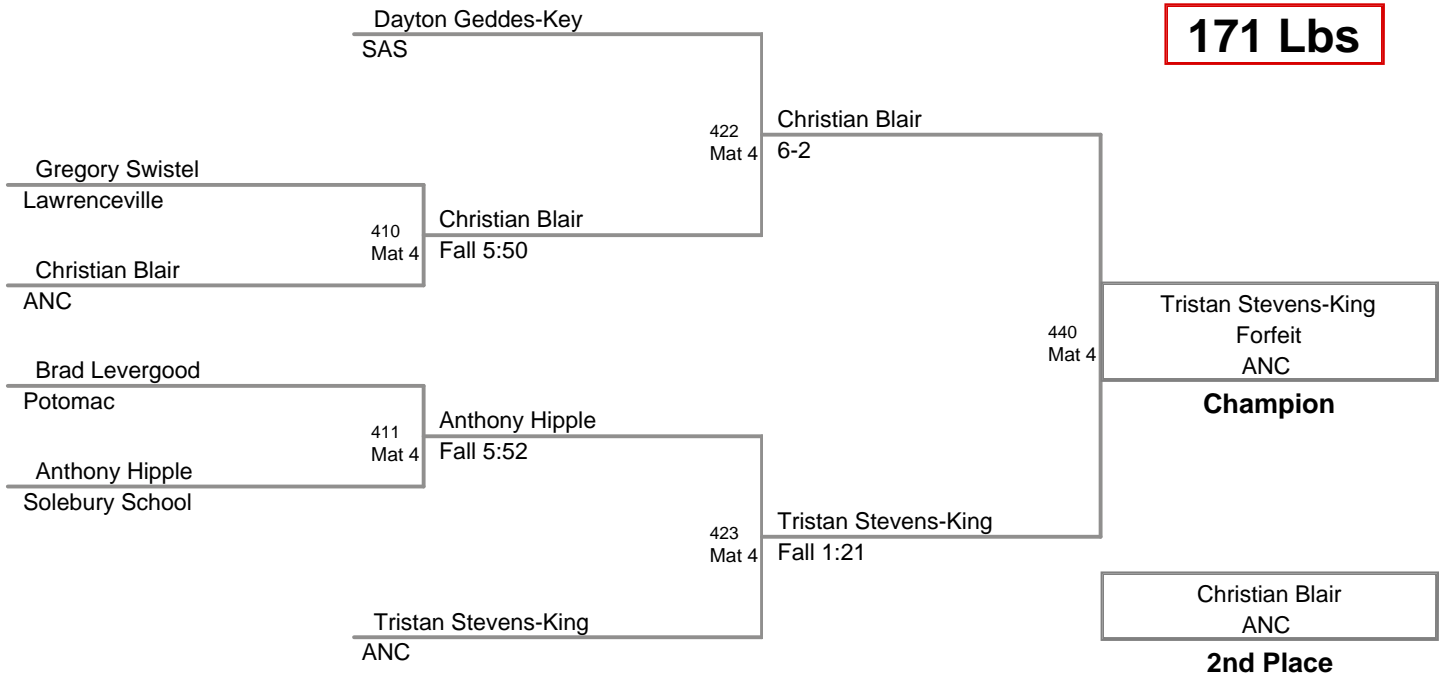

**152 Lbs**

2010 King of the Hill  
JV (on Mat 4)

**160 Lbs**

2010 King of the Hill  
JV (on Mat 4)

**171 Lbs**

**189 Lbs**