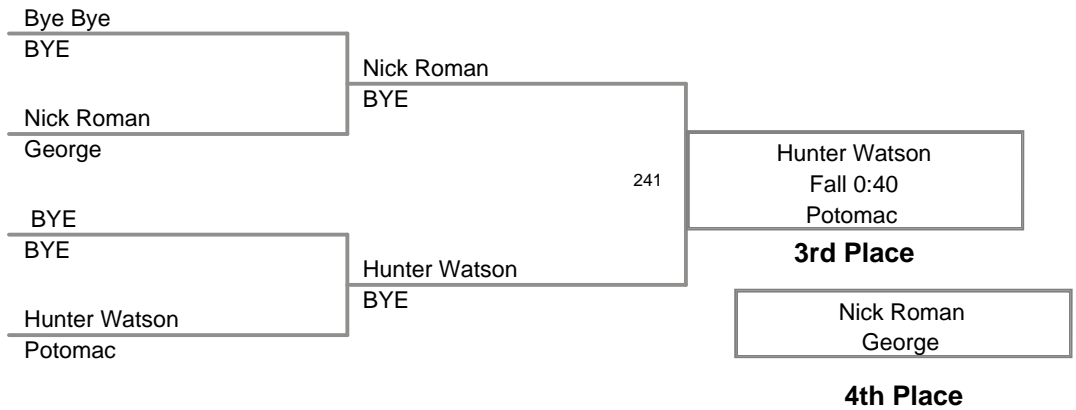

2010 King of the Hill
Varsity

135 Lbs