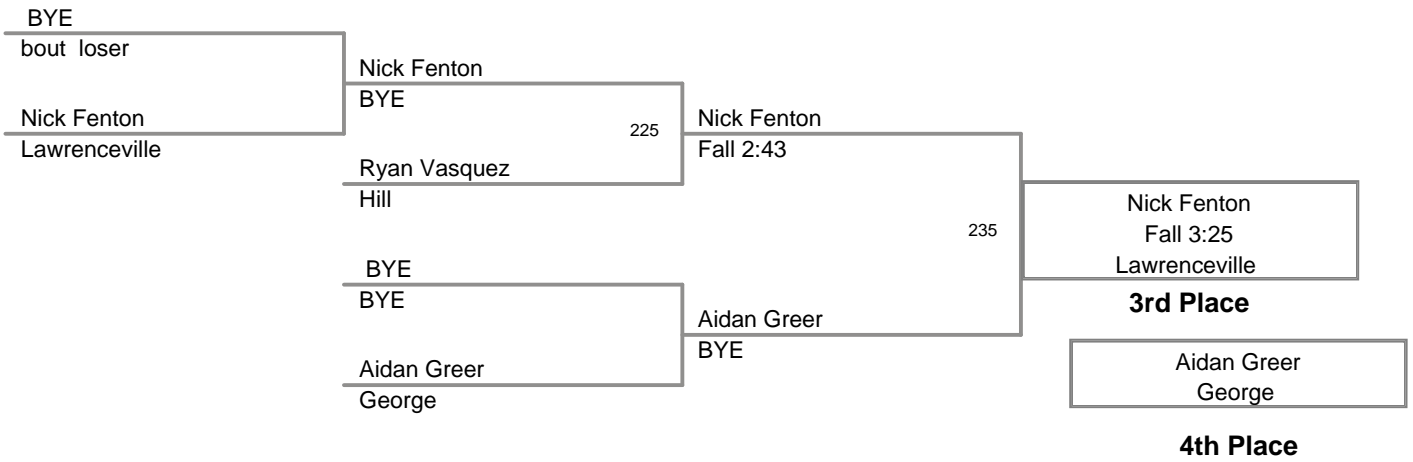

2010 King of the Hill  
Varsity

**103 Lbs**

2010 King of the Hill  
Varsity

**112 Lbs**

2010 King of the Hill  
Varsity

**119 Lbs**

2010 King of the Hill  
Varsity

**125 Lbs**