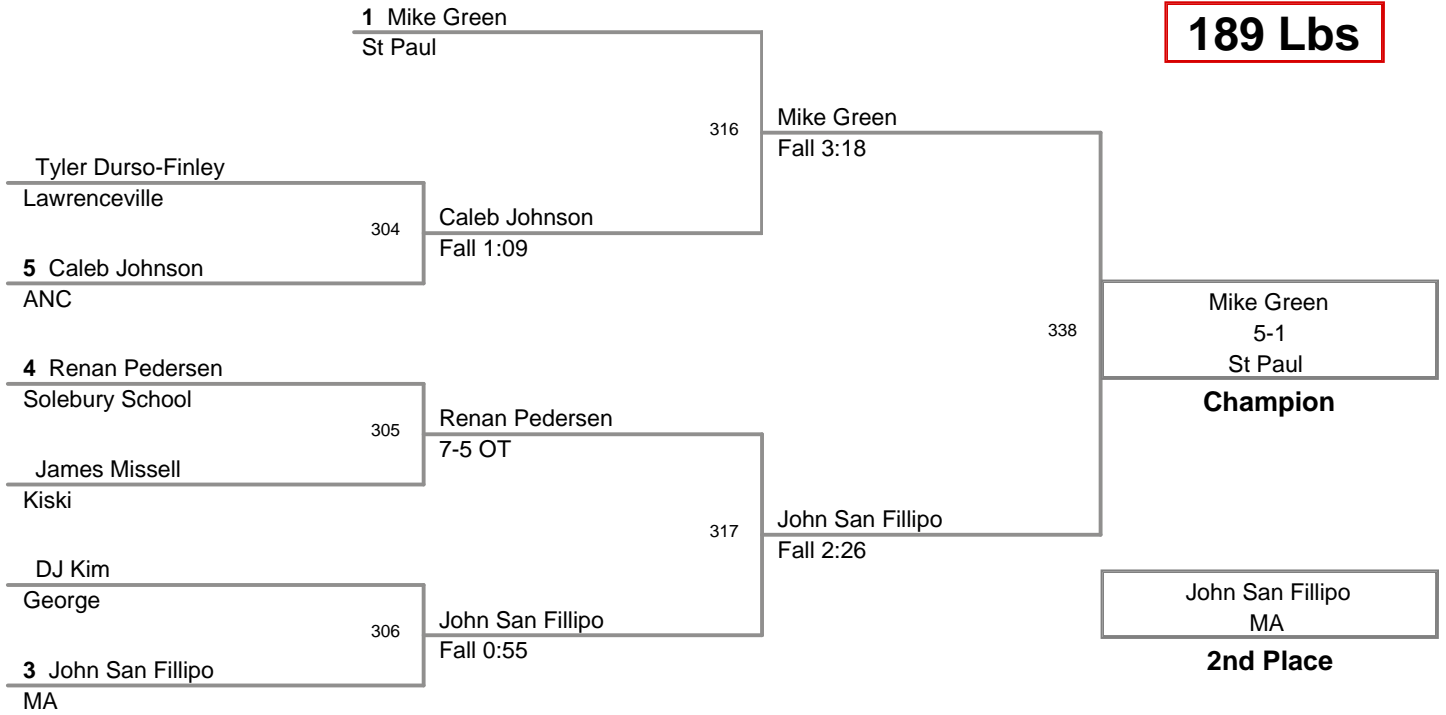

2010 King of the Hill  
Varsity

**152 Lbs**

2010 King of the Hill  
Varsity

**160 Lbs**

2010 King of the Hill  
Varsity

**171 Lbs**

2010 King of the Hill  
Varsity

**189 Lbs**