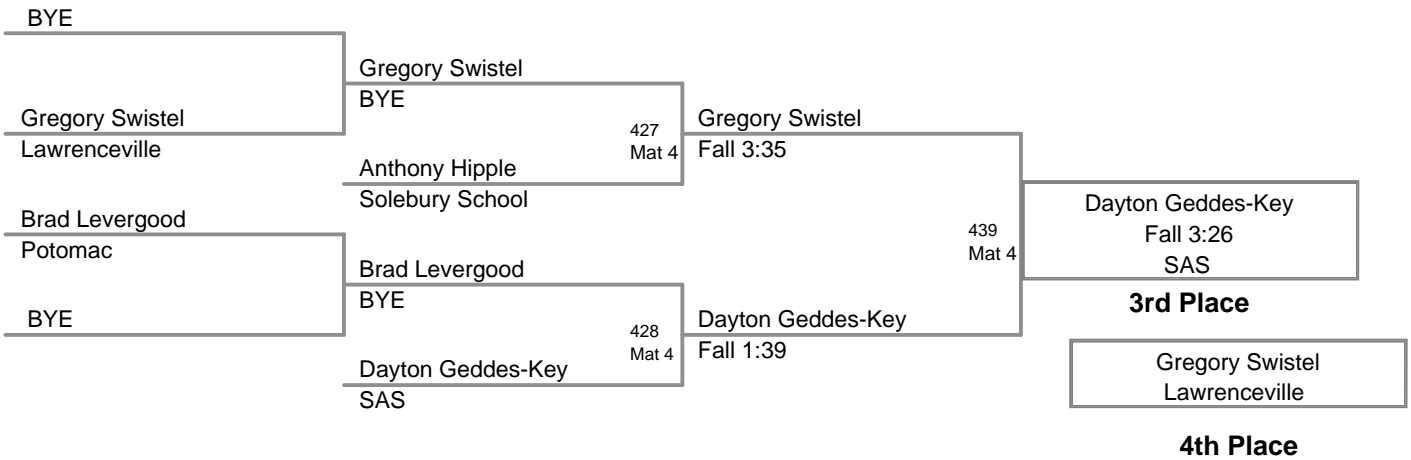

**152 Lbs**

2010 King of the Hill  
JV (on Mat 4)

**160 Lbs**

2010 King of the Hill  
JV (on Mat 4)

**171 Lbs**

**189 Lbs**