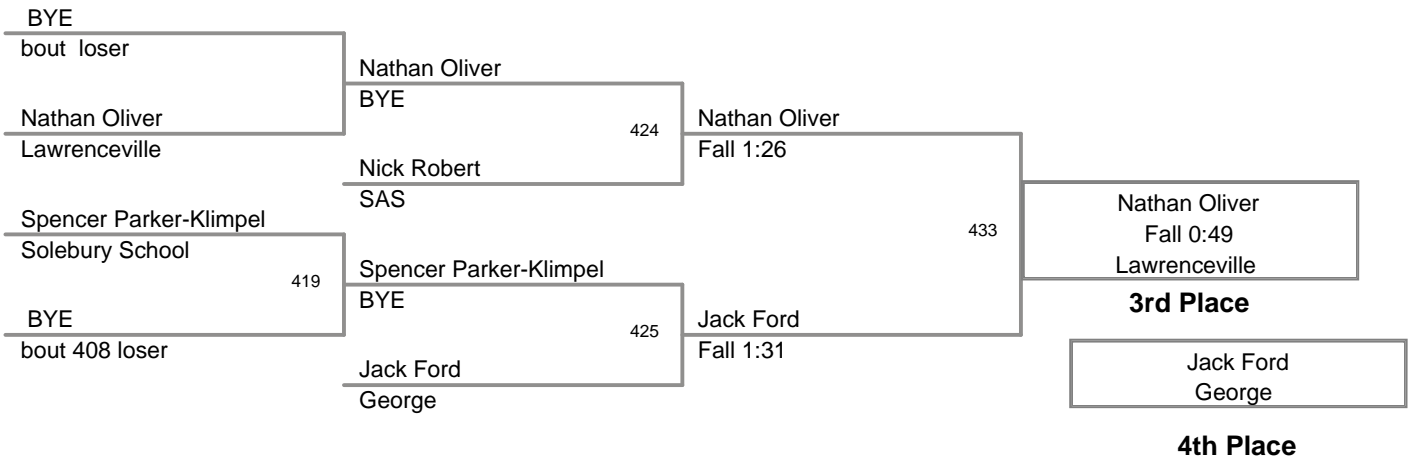

Brandon Russell  
ANC

**Champion**

Gus Berribeitia  
Lawrenceville

**2nd Place**

Josh Choi  
SAS

**3rd Place**

2010 King of the Hill  
JV

**145 Lbs**