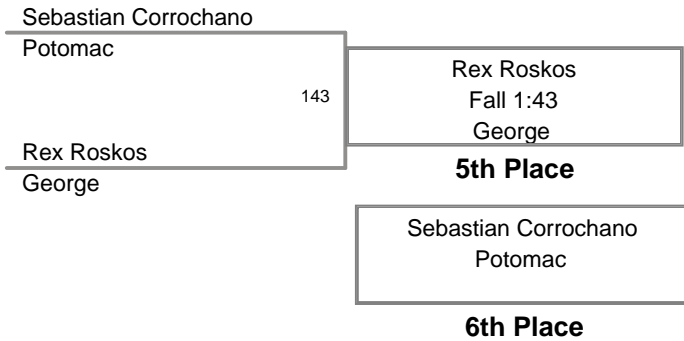

2010 King of the Hill
Varsity

152 Lbs