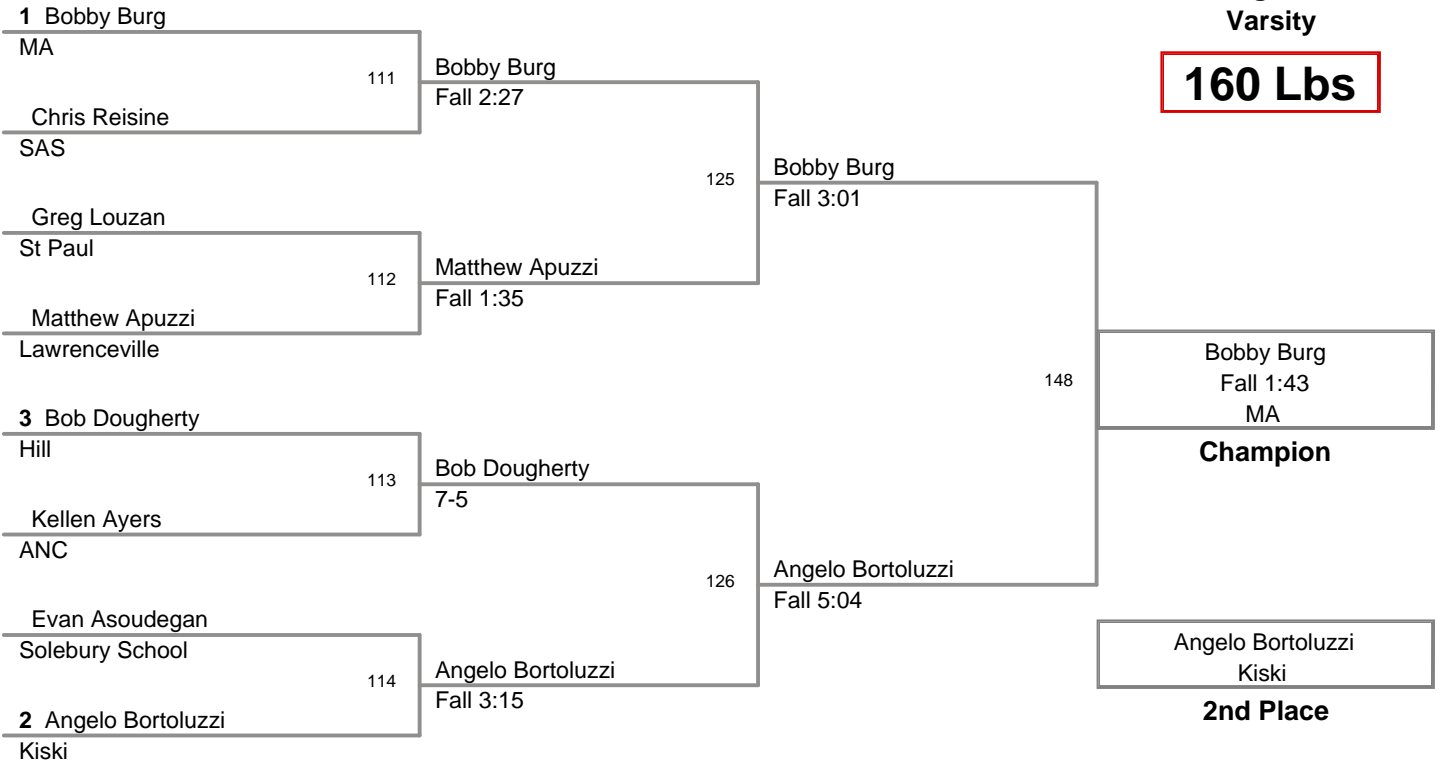

2010 King of the Hill
Varsity

160 Lbs