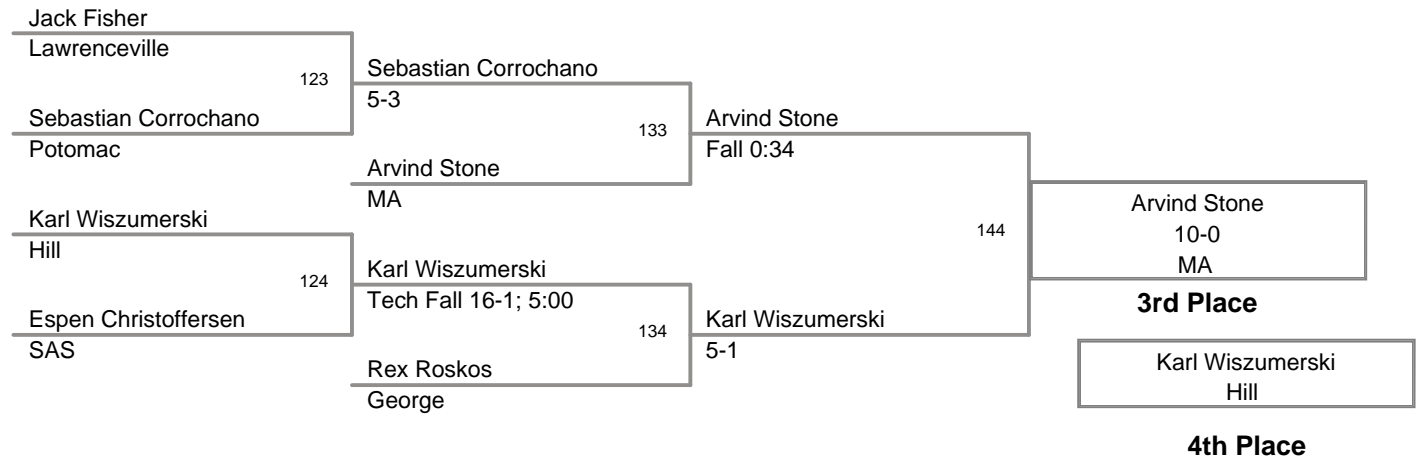

2010 King of the Hill
Varsity

152 Lbs