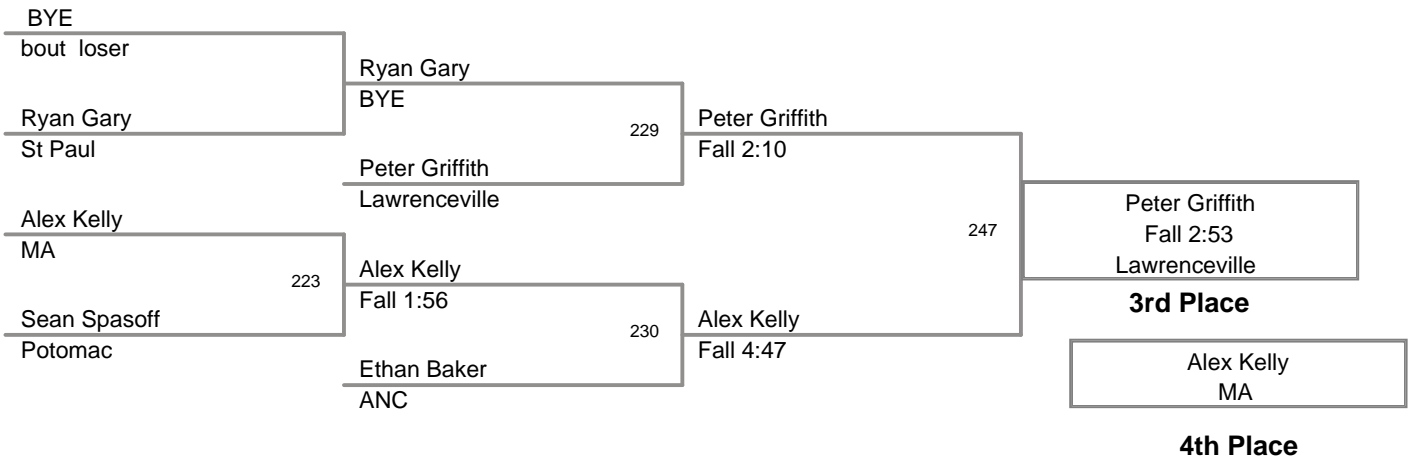

2010 King of the Hill  
Varsity

**152 Lbs**

2010 King of the Hill  
Varsity

**160 Lbs**

2010 King of the Hill  
Varsity

**171 Lbs**

2010 King of the Hill  
Varsity

**189 Lbs**