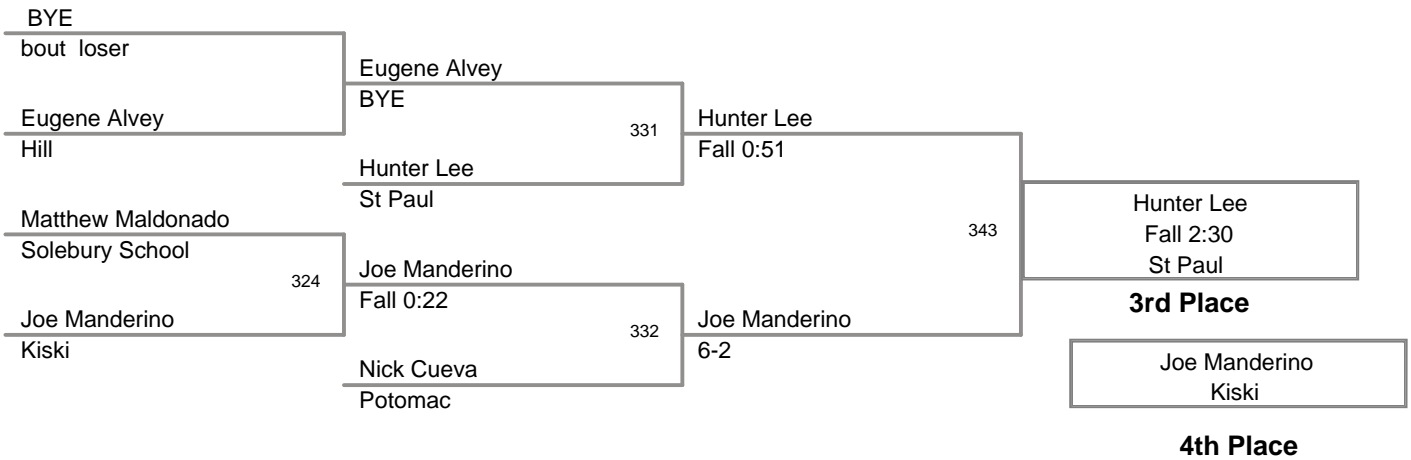

2010 King of the Hill
Varsity

285 Lbs