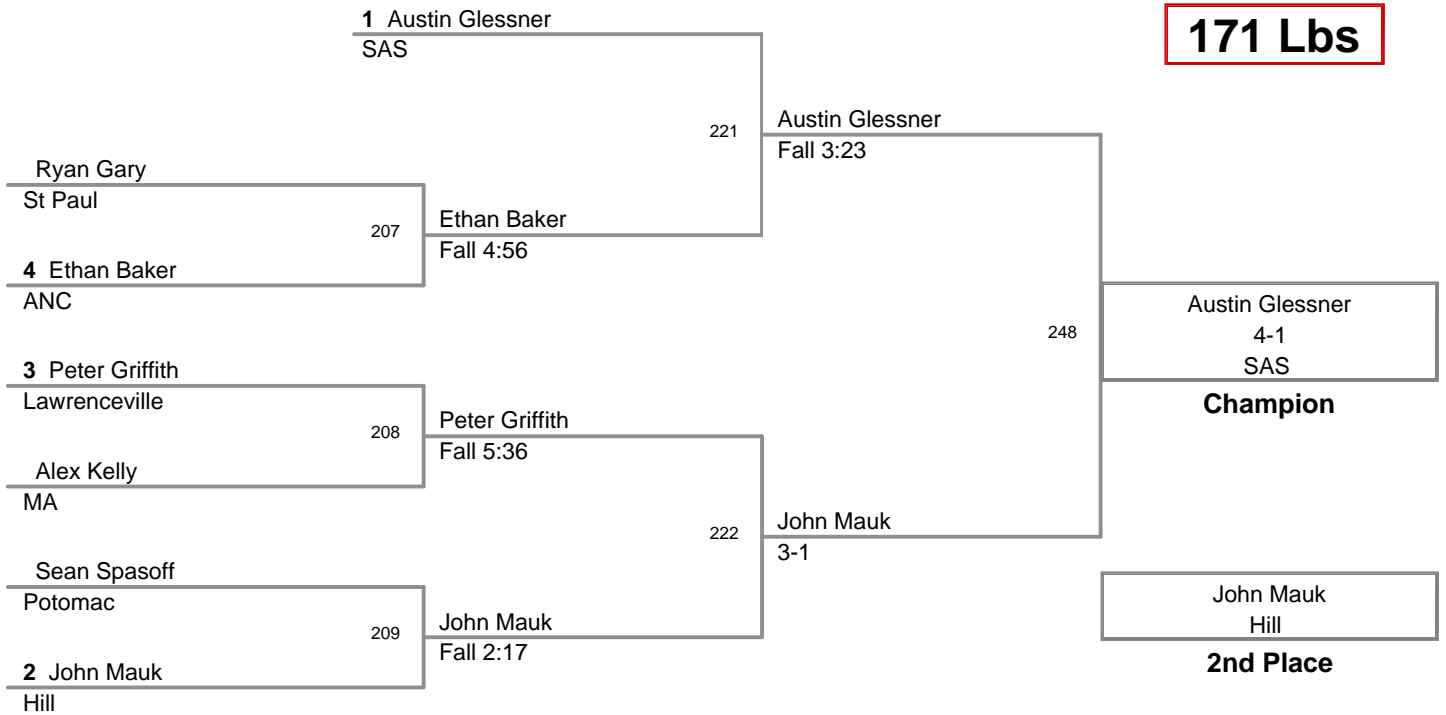

2010 King of the Hill  
Varsity

**152 Lbs**

2010 King of the Hill  
Varsity

**160 Lbs**

2010 King of the Hill  
Varsity

**171 Lbs**

2010 King of the Hill  
Varsity

**189 Lbs**