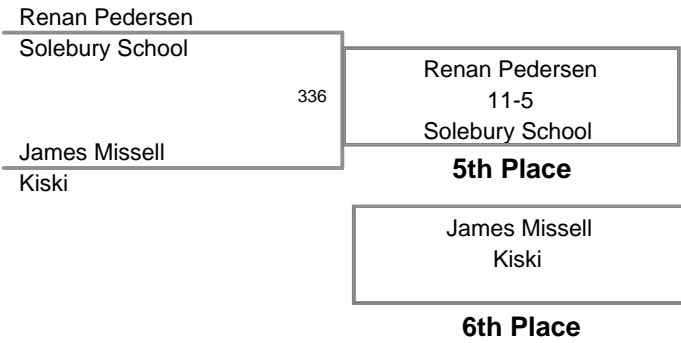

2010 King of the Hill  
Varsity

**152 Lbs**

2010 King of the Hill  
Varsity

**160 Lbs**

2010 King of the Hill  
Varsity

**171 Lbs**

2010 King of the Hill  
Varsity

**189 Lbs**