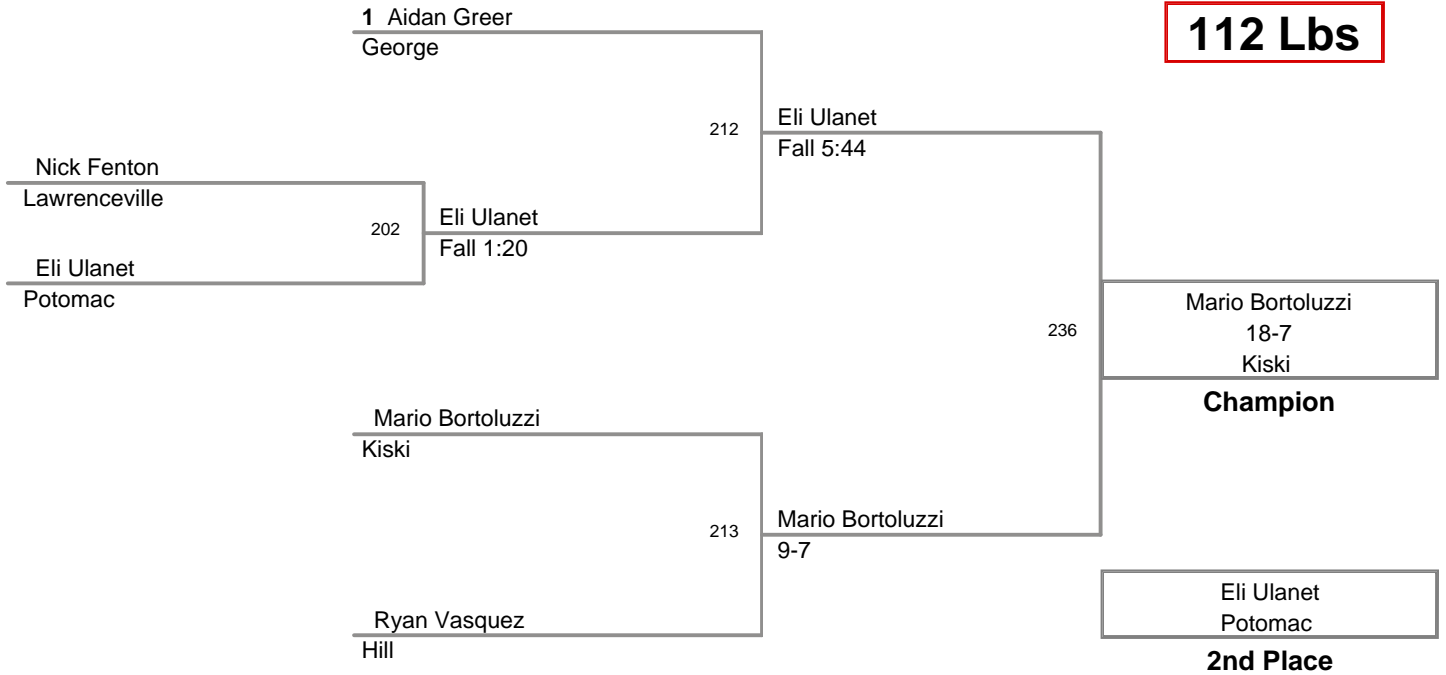

2010 King of the Hill  
Varsity

**103 Lbs**

2010 King of the Hill  
Varsity

**112 Lbs**

2010 King of the Hill  
Varsity

**119 Lbs**

2010 King of the Hill  
Varsity

**125 Lbs**