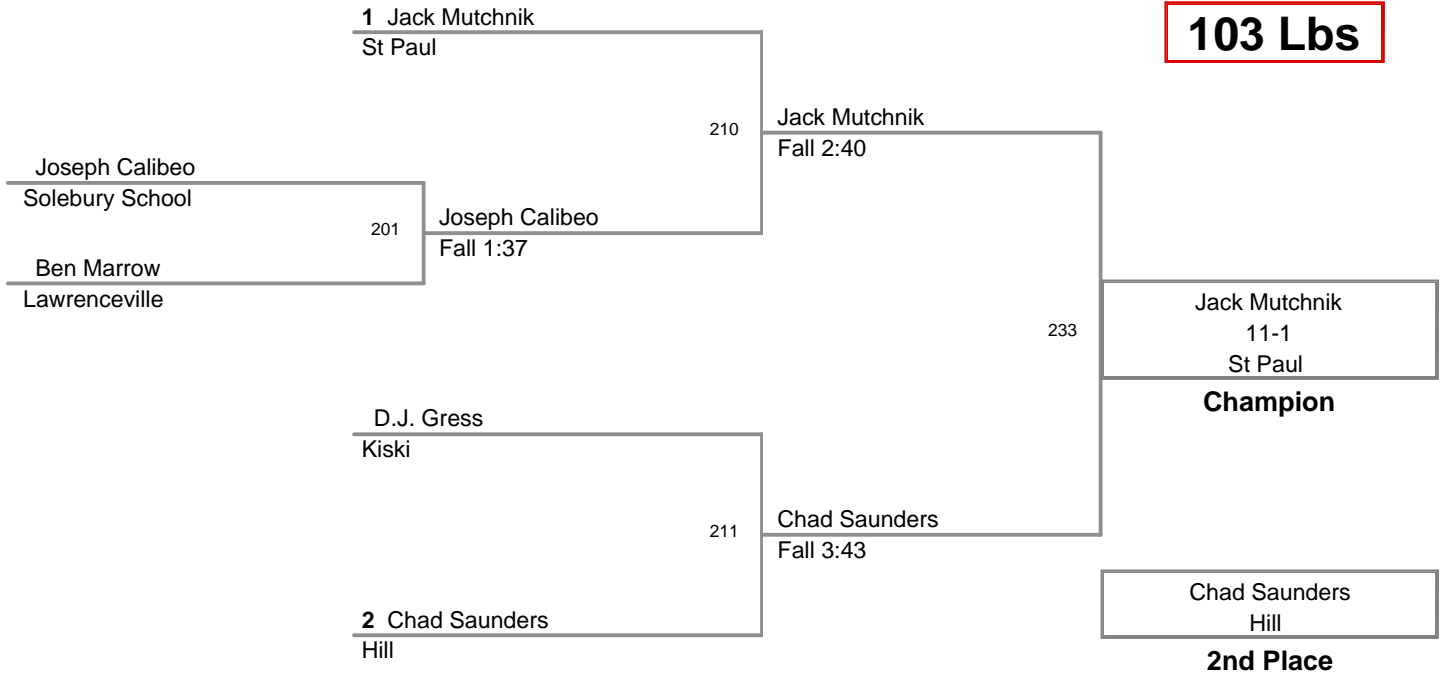

2010 King of the Hill  
Varsity

**103 Lbs**

2010 King of the Hill  
Varsity

**112 Lbs**

2010 King of the Hill  
Varsity

**119 Lbs**

2010 King of the Hill  
Varsity

**125 Lbs**