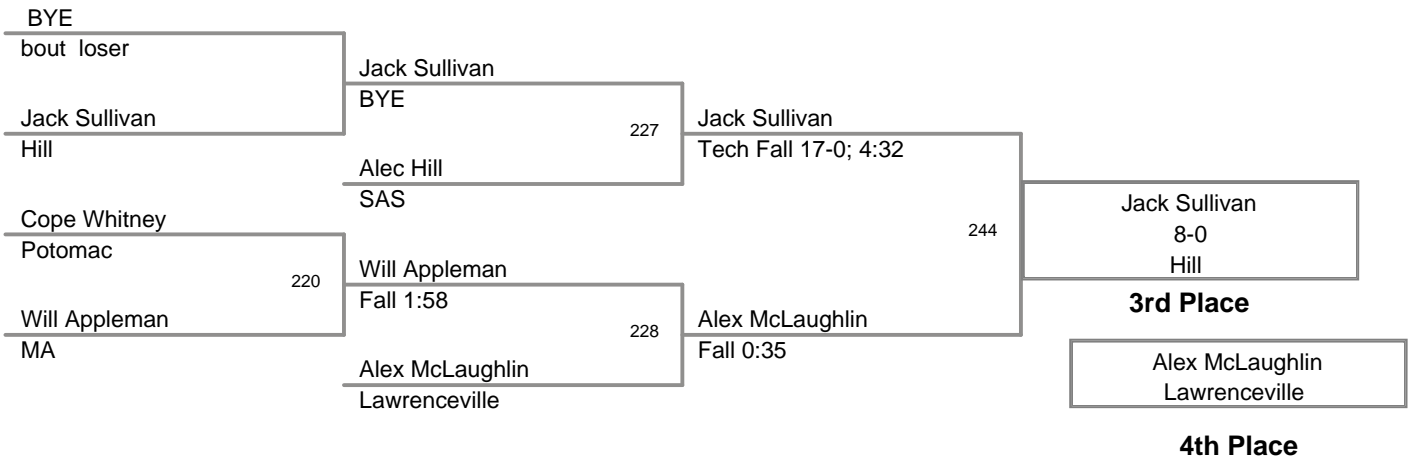

2010 King of the Hill  
Varsity

**130 Lbs**

2010 King of the Hill  
Varsity

**135 Lbs**

2010 King of the Hill  
Varsity

**140 Lbs**

2010 King of the Hill  
Varsity

**145 Lbs**