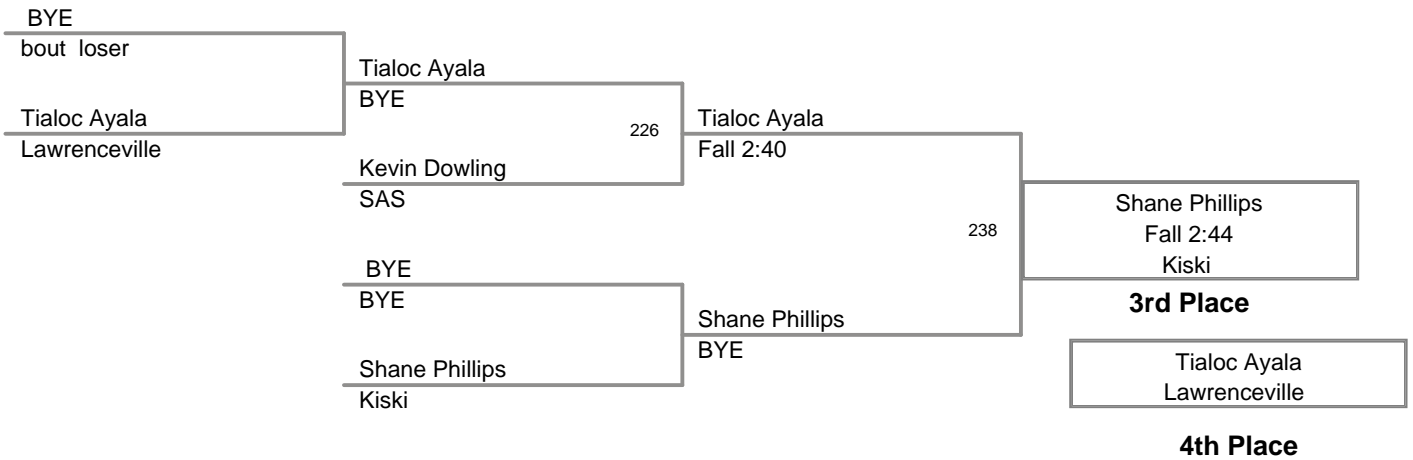

2010 King of the Hill
Varsity

130 Lbs