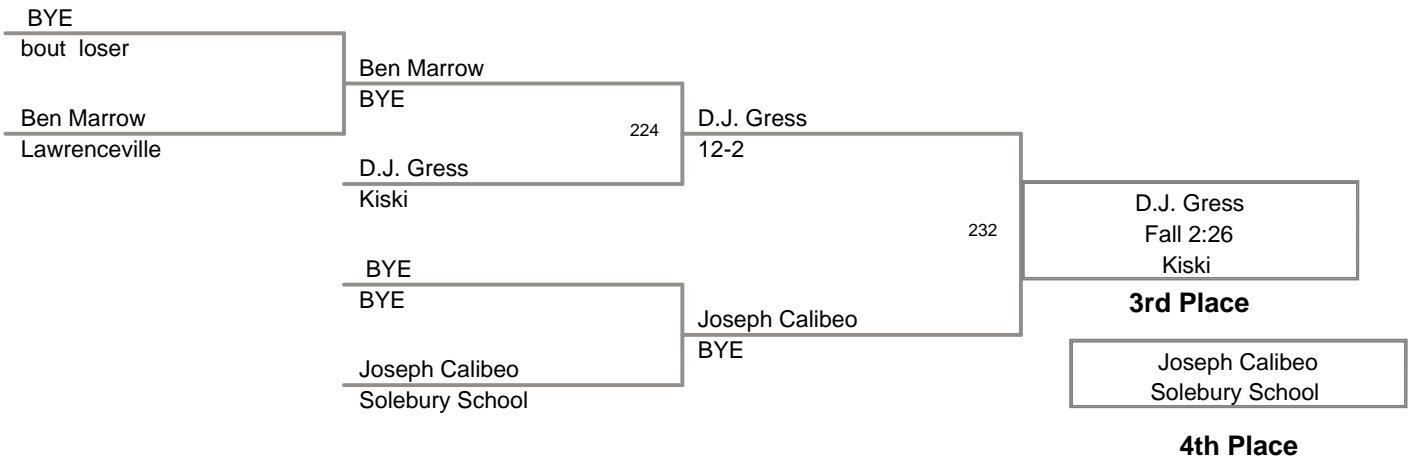

2010 King of the Hill  
Varsity

**103 Lbs**

2010 King of the Hill  
Varsity

**112 Lbs**

2010 King of the Hill  
Varsity

**119 Lbs**

2010 King of the Hill  
Varsity

**125 Lbs**