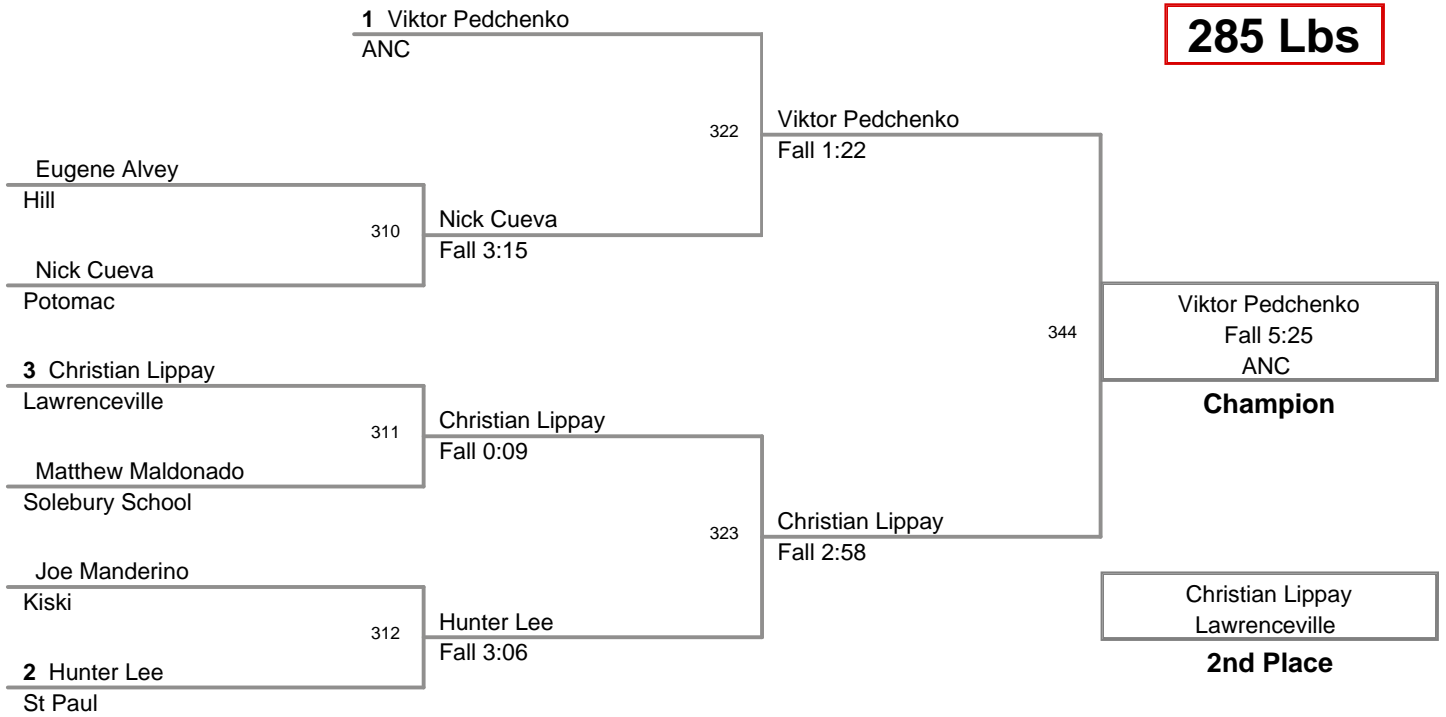

2010 King of the Hill
Varsity

285 Lbs