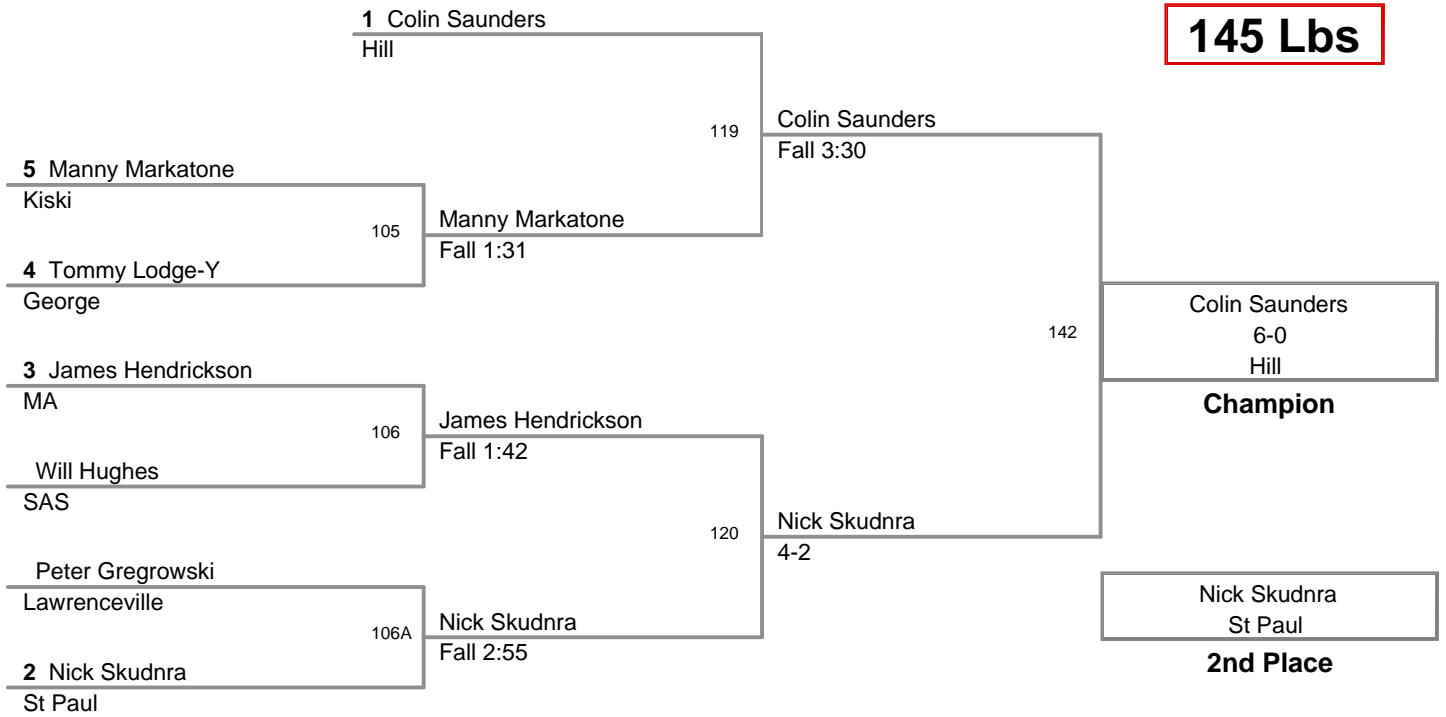

2010 King of the Hill  
Varsity

**130 Lbs**

2010 King of the Hill  
Varsity

**135 Lbs**

2010 King of the Hill  
Varsity

**140 Lbs**

2010 King of the Hill  
Varsity

**145 Lbs**