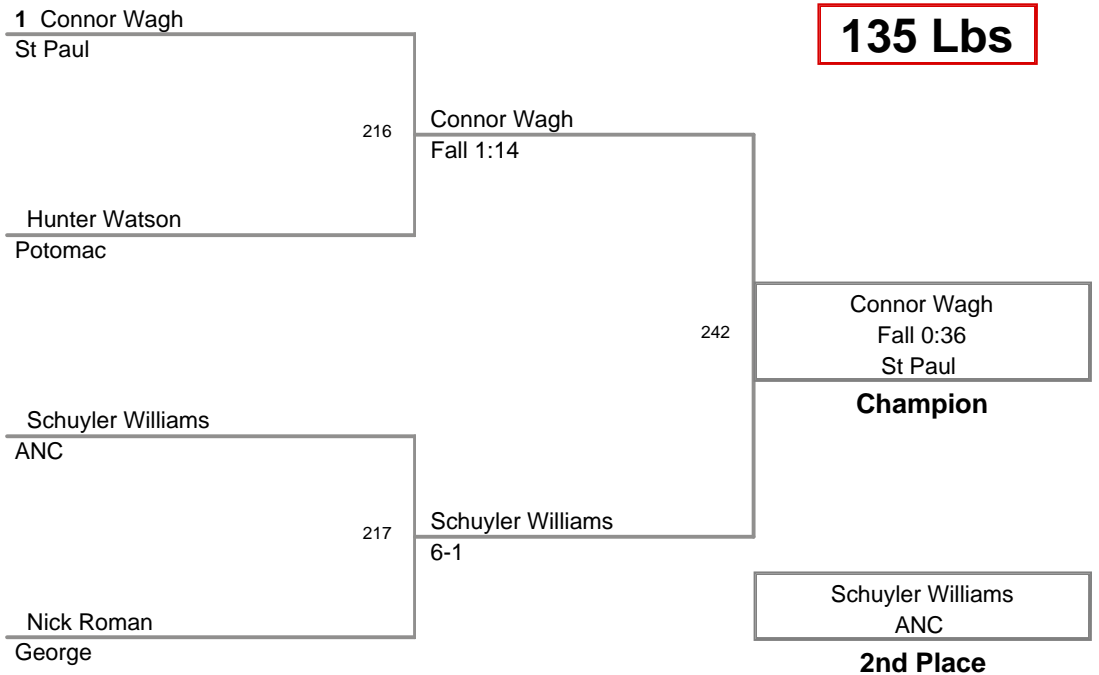

2010 King of the Hill
Varsity

135 Lbs