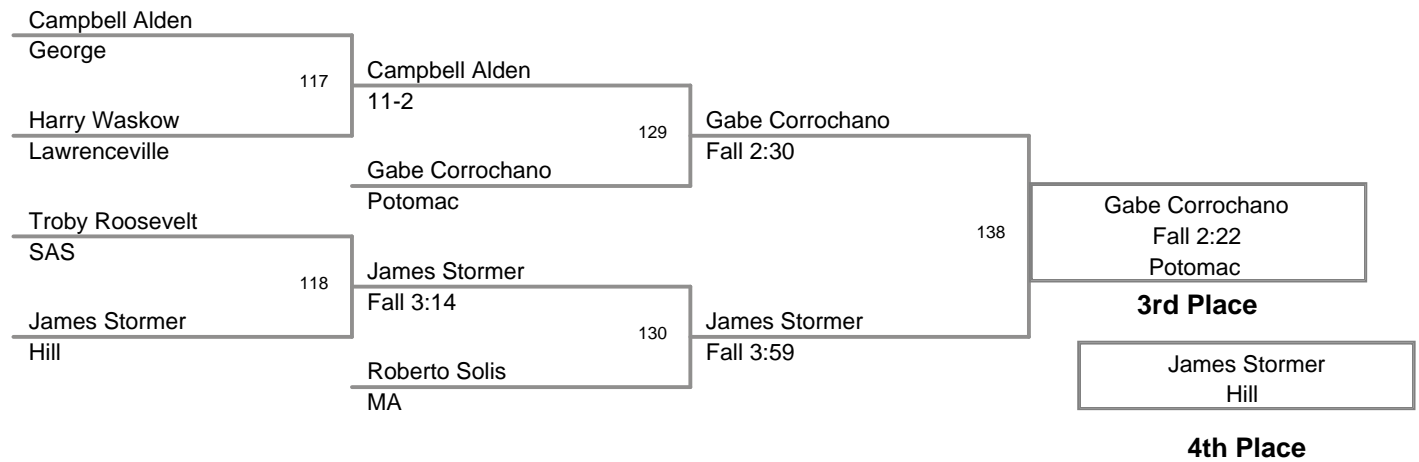

2010 King of the Hill  
Varsity

**103 Lbs**

2010 King of the Hill  
Varsity

**112 Lbs**

2010 King of the Hill  
Varsity

**119 Lbs**

2010 King of the Hill  
Varsity

**125 Lbs**