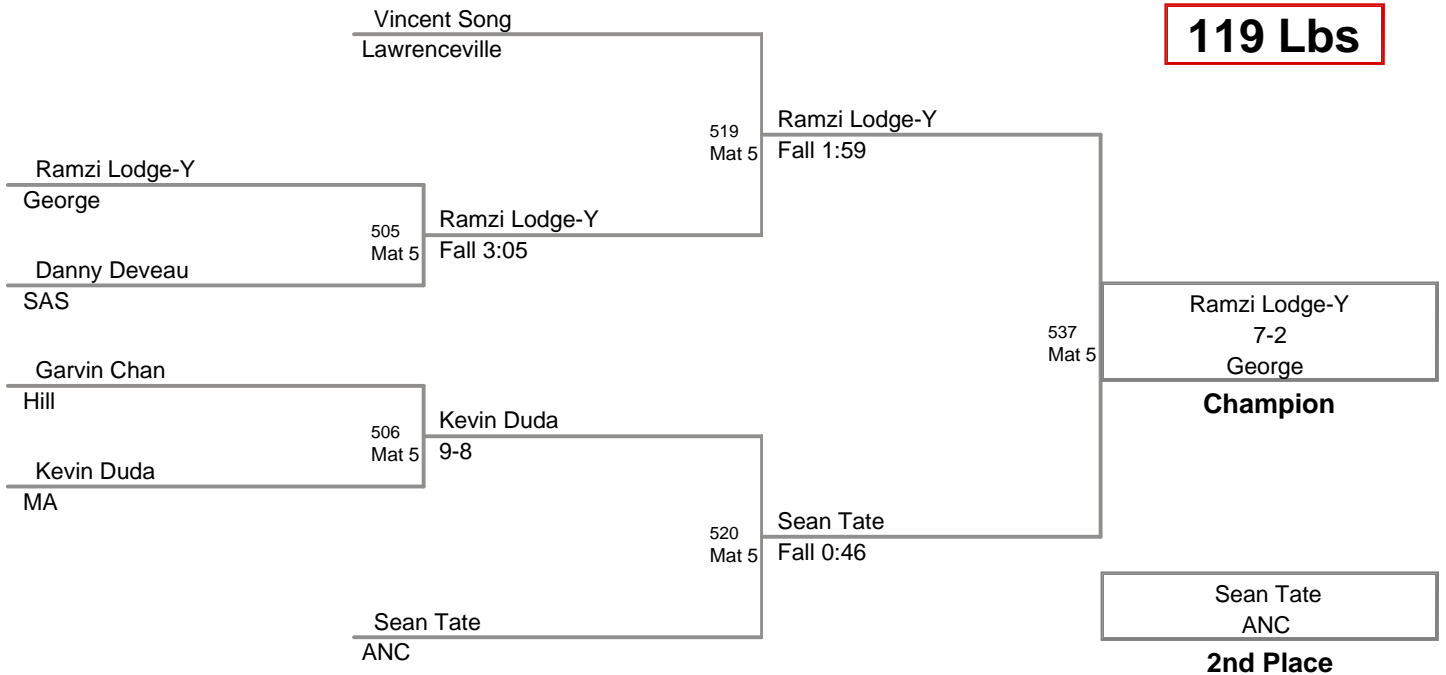

Emory Nolte  
SAS

**3rd Place**

2010 King of the Hill

JV (on Mat 5)

**119 Lbs**