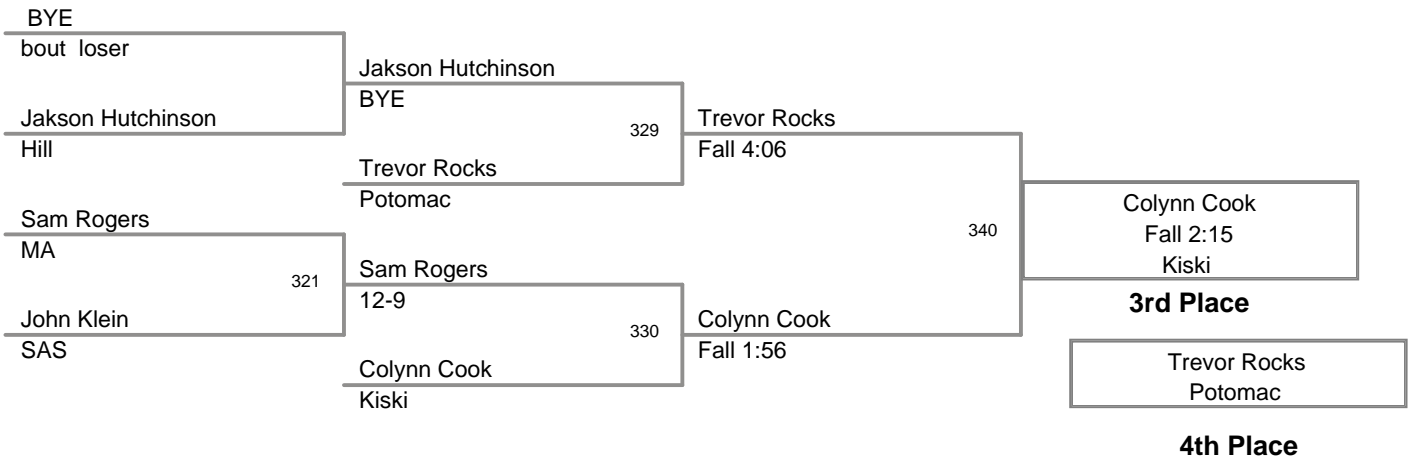

2010 King of the Hill
Varsity

215 Lbs