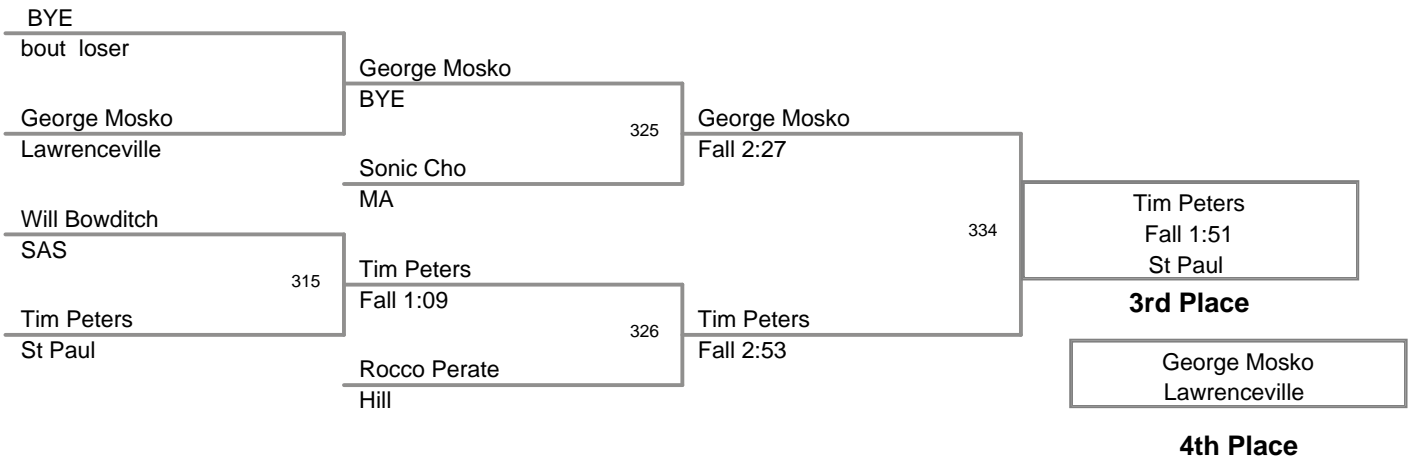

2010 King of the Hill  
Varsity

**103 Lbs**

2010 King of the Hill  
Varsity

**112 Lbs**

2010 King of the Hill  
Varsity

**119 Lbs**

2010 King of the Hill  
Varsity

**125 Lbs**