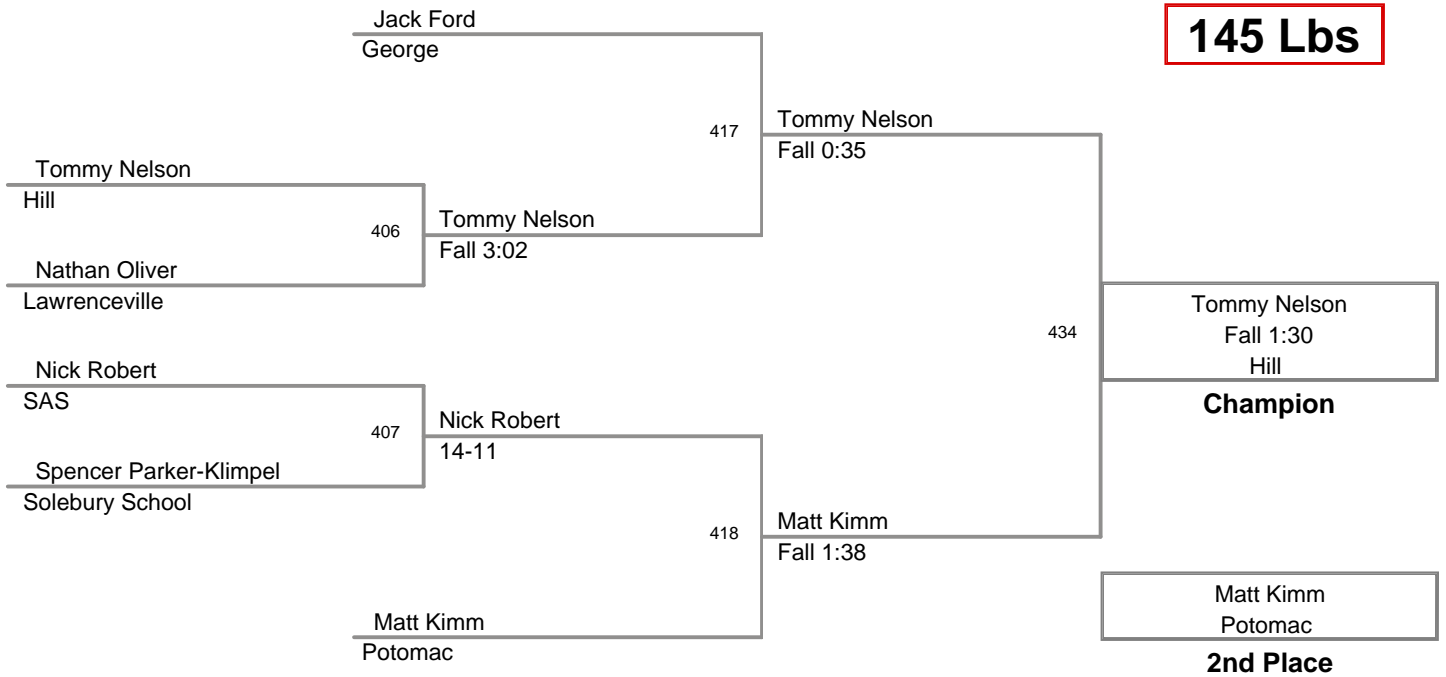

Brandon Russell  
ANC

**Champion**

Gus Berribeitia  
Lawrenceville

**2nd Place**

Josh Choi  
SAS

**3rd Place**

2010 King of the Hill  
JV

**145 Lbs**