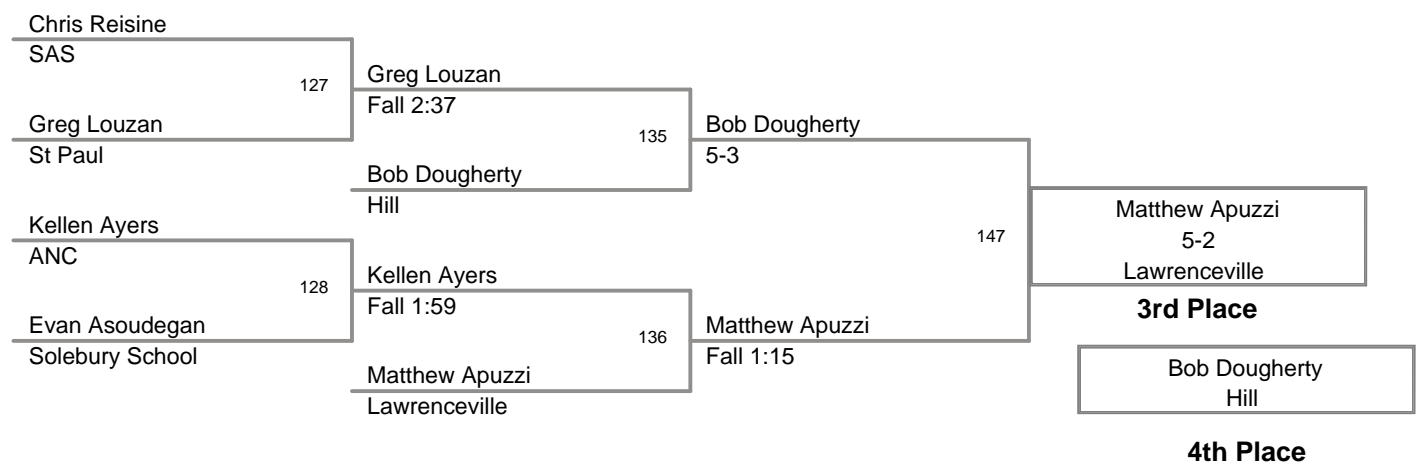

2010 King of the Hill
Varsity

160 Lbs