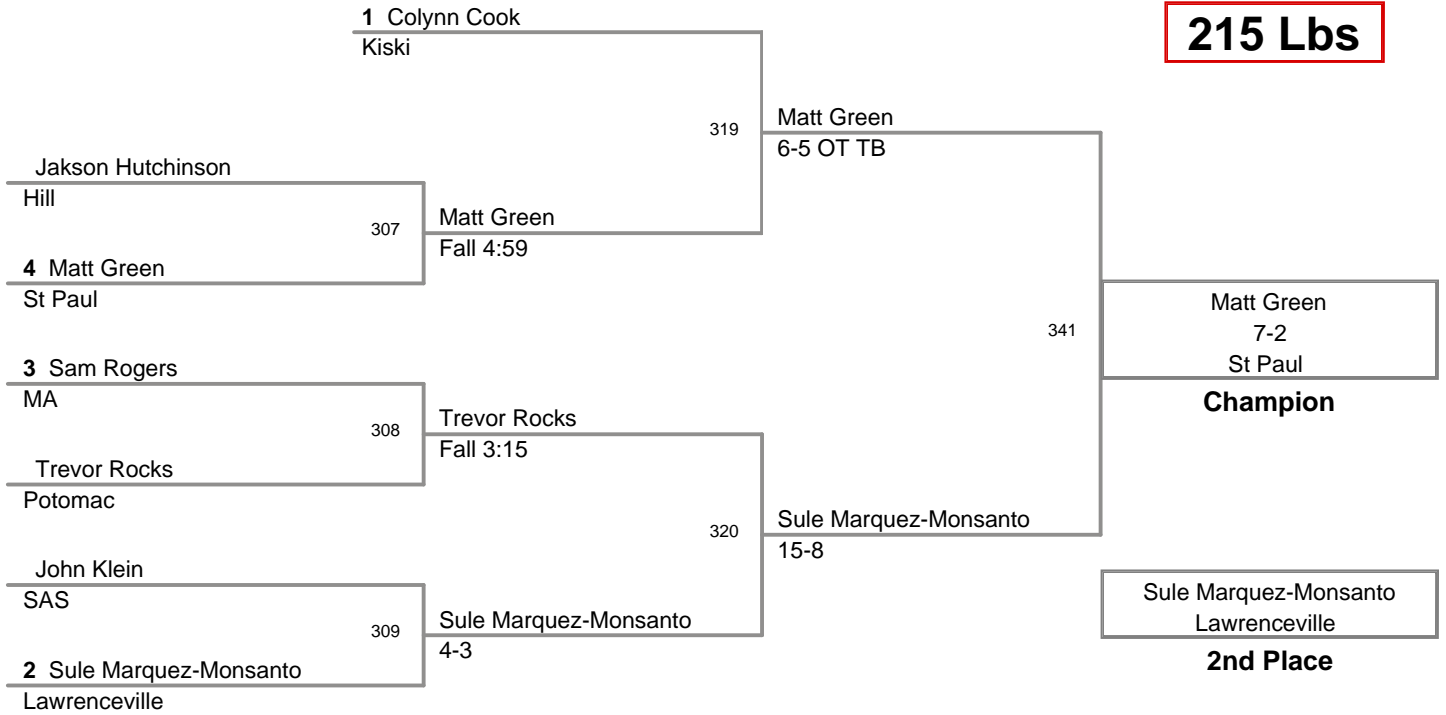

2010 King of the Hill
Varsity

215 Lbs