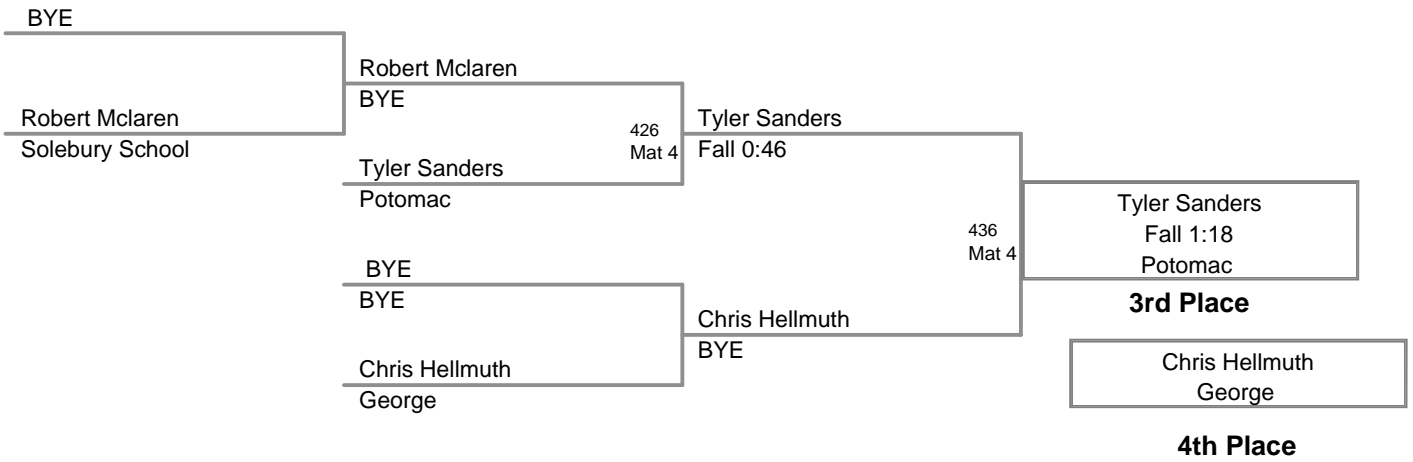

2010 King of the Hill
JV (on Mat 4)

160 Lbs