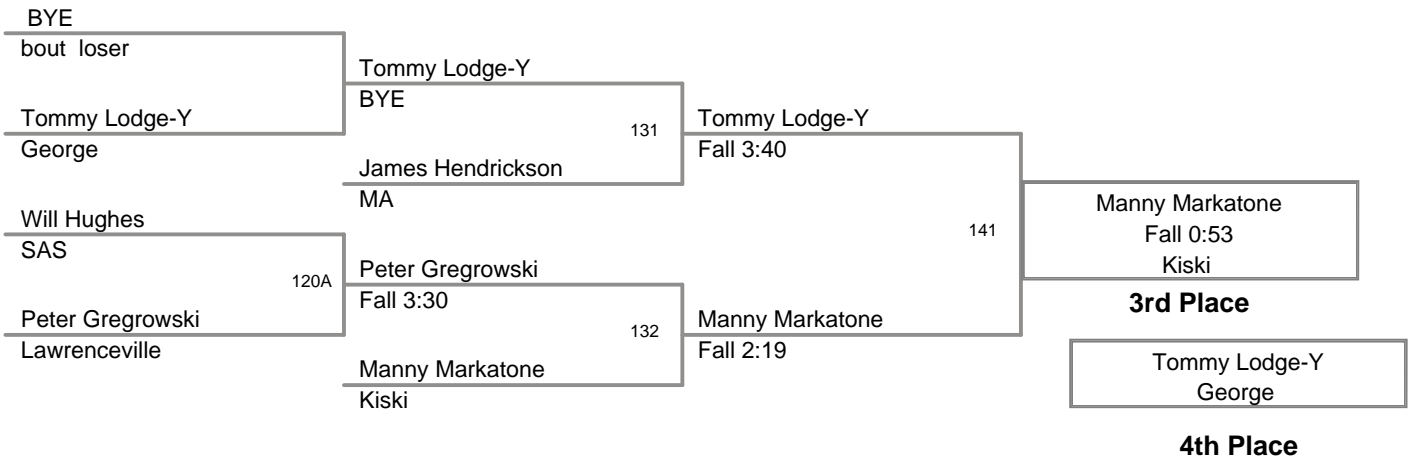

2010 King of the Hill  
Varsity

**130 Lbs**

2010 King of the Hill  
Varsity

**135 Lbs**

2010 King of the Hill  
Varsity

**140 Lbs**

2010 King of the Hill  
Varsity

**145 Lbs**