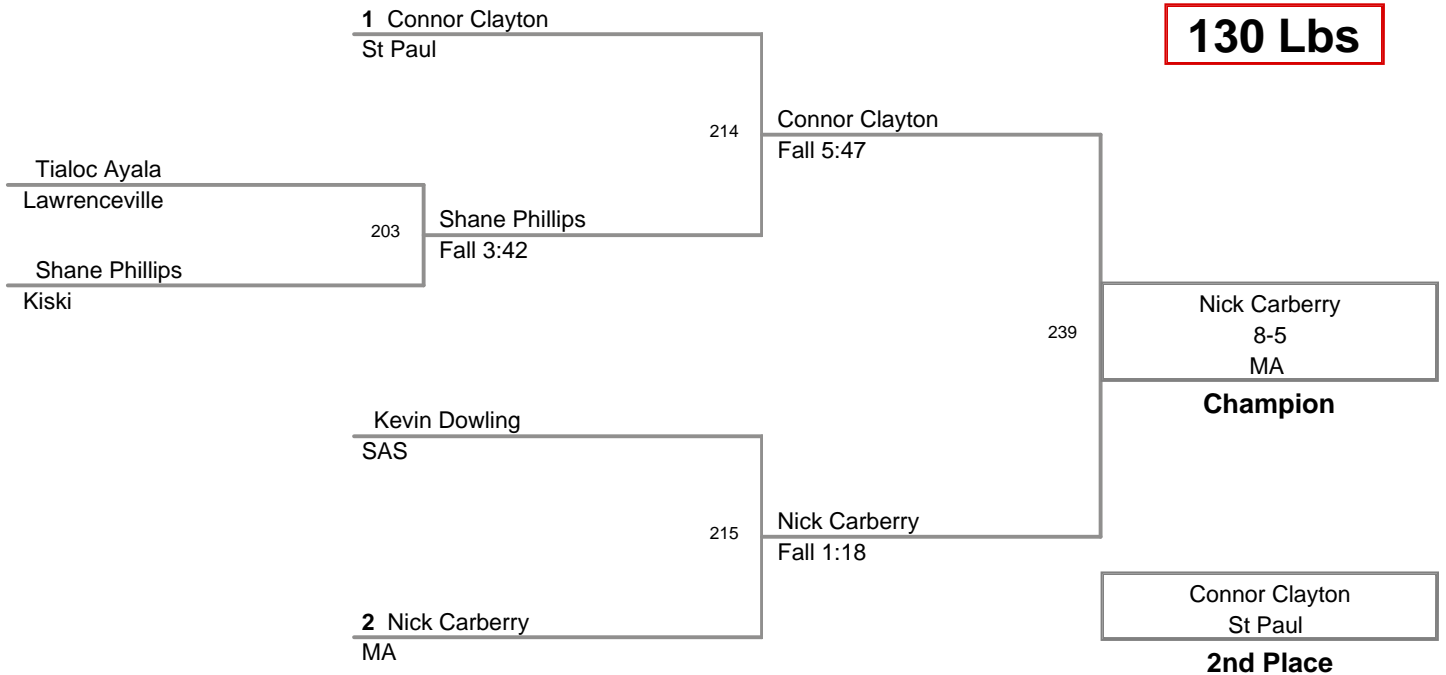

2010 King of the Hill
Varsity

130 Lbs