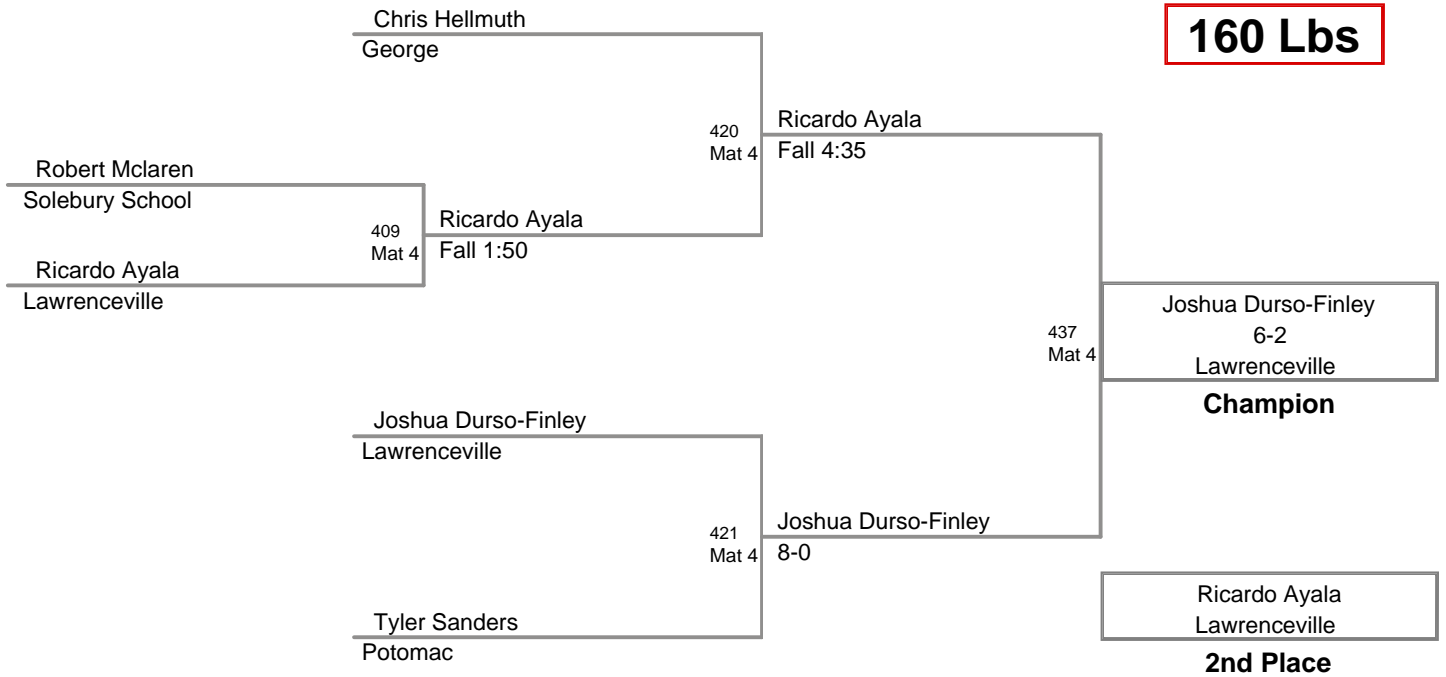

2010 King of the Hill
JV (on Mat 4)

160 Lbs