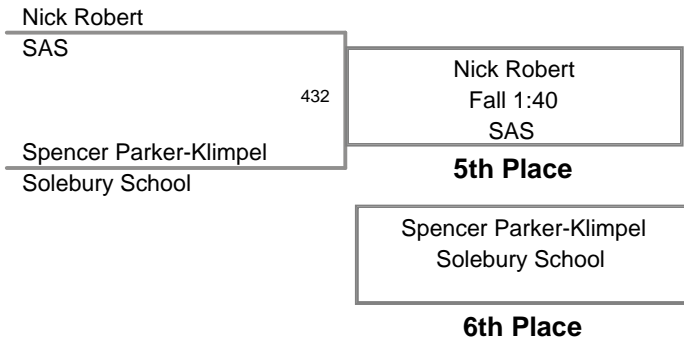

Brandon Russell  
ANC

**Champion**

Gus Berribeitia  
Lawrenceville

**2nd Place**

Josh Choi  
SAS

**3rd Place**

2010 King of the Hill  
JV

**145 Lbs**