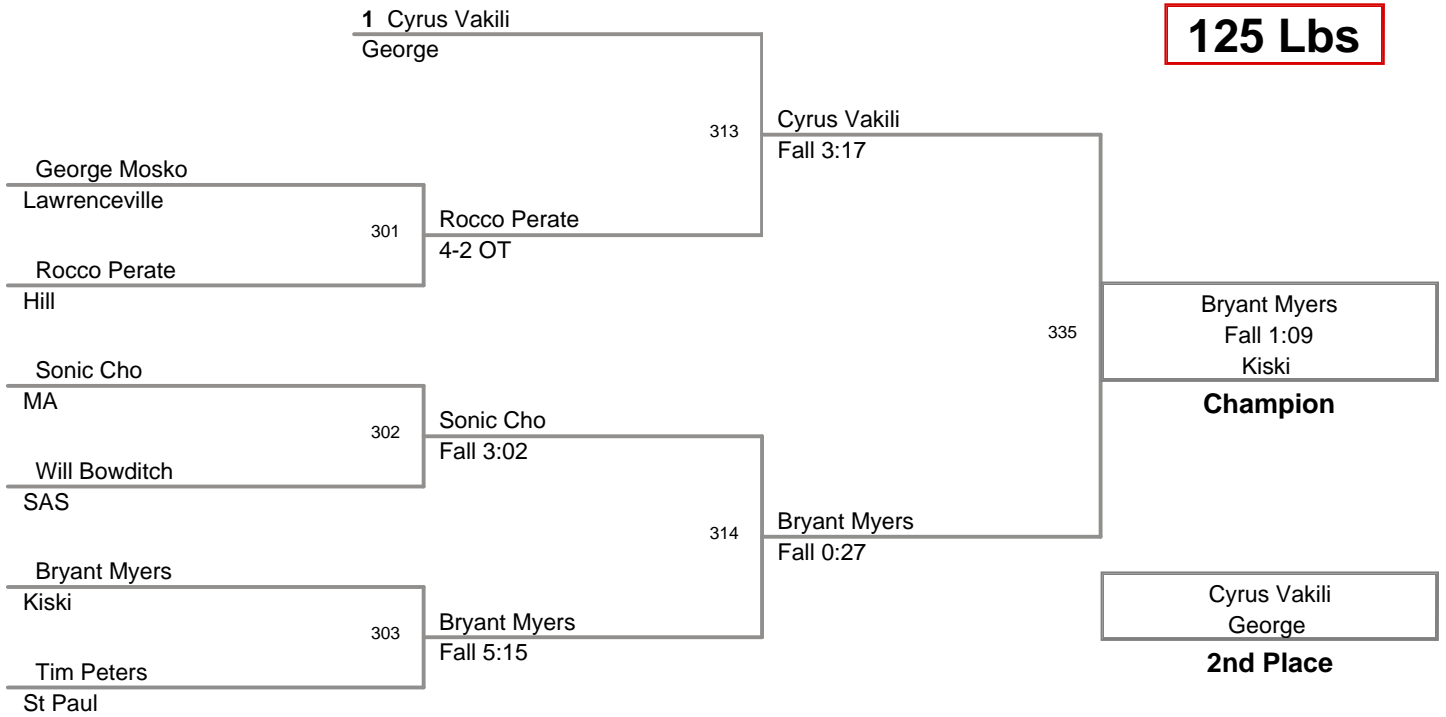

2010 King of the Hill  
Varsity

**103 Lbs**

2010 King of the Hill  
Varsity

**112 Lbs**

2010 King of the Hill  
Varsity

**119 Lbs**

2010 King of the Hill  
Varsity

**125 Lbs**