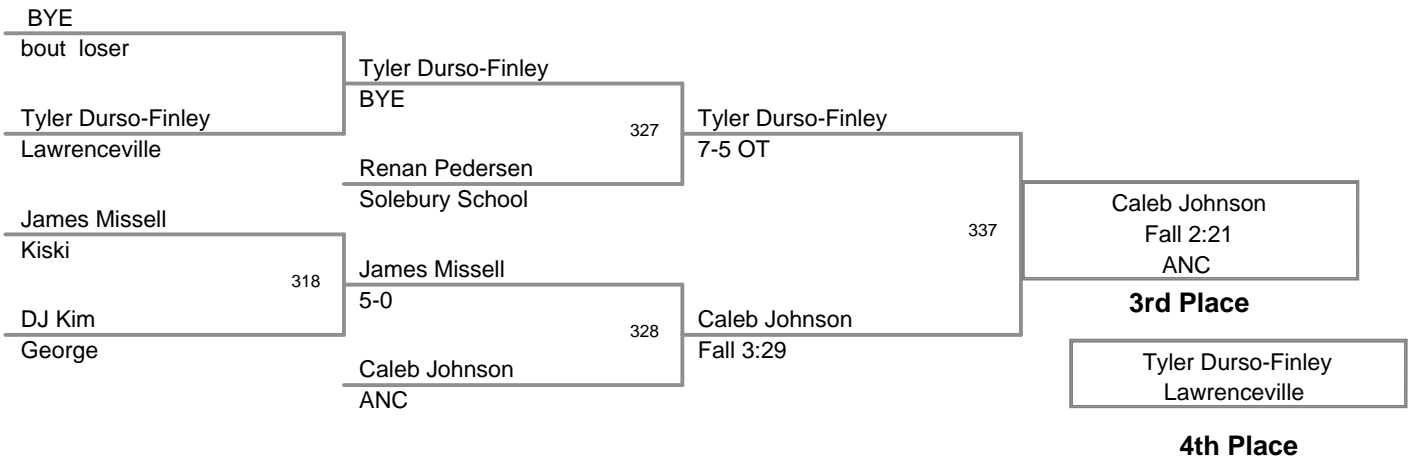

2010 King of the Hill  
Varsity

**152 Lbs**

2010 King of the Hill  
Varsity

**160 Lbs**

2010 King of the Hill  
Varsity

**171 Lbs**

2010 King of the Hill  
Varsity

**189 Lbs**