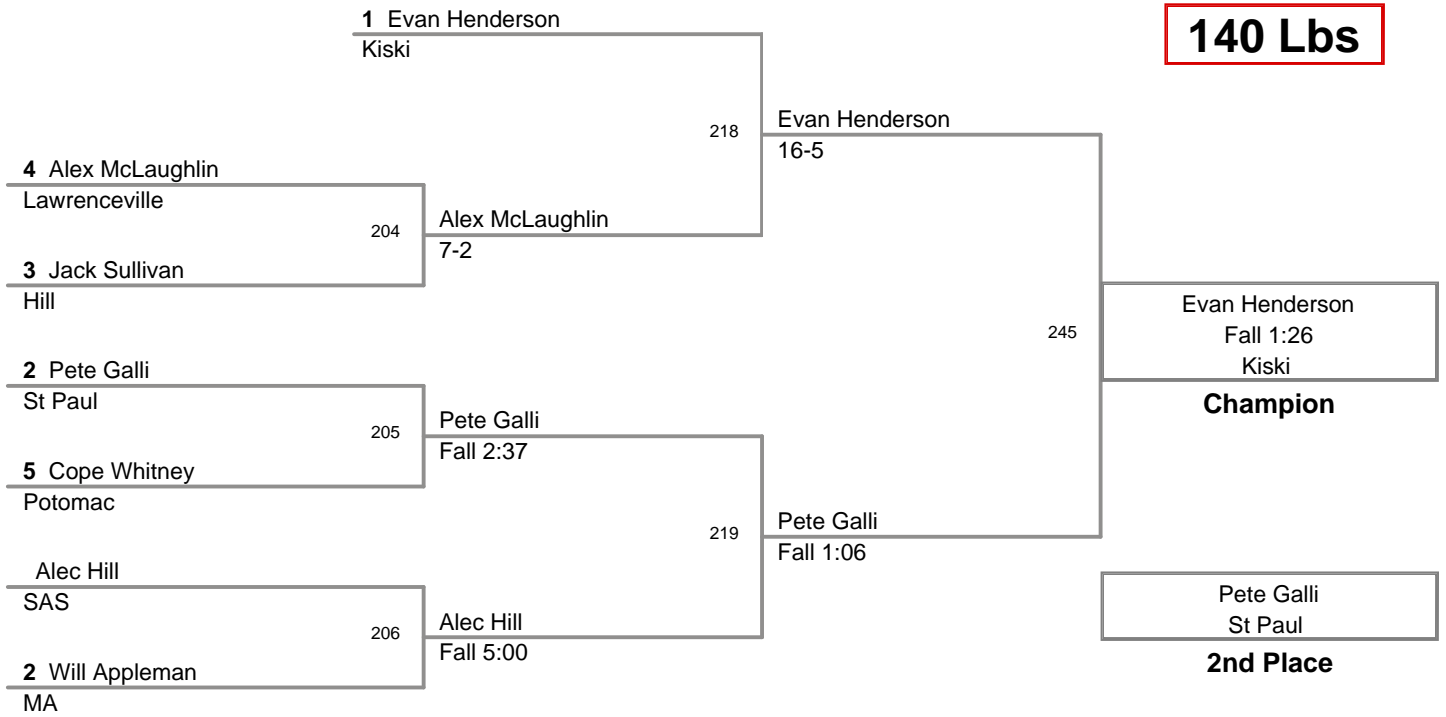

2010 King of the Hill  
Varsity

**130 Lbs**

2010 King of the Hill  
Varsity

**135 Lbs**

2010 King of the Hill  
Varsity

**140 Lbs**

2010 King of the Hill  
Varsity

**145 Lbs**