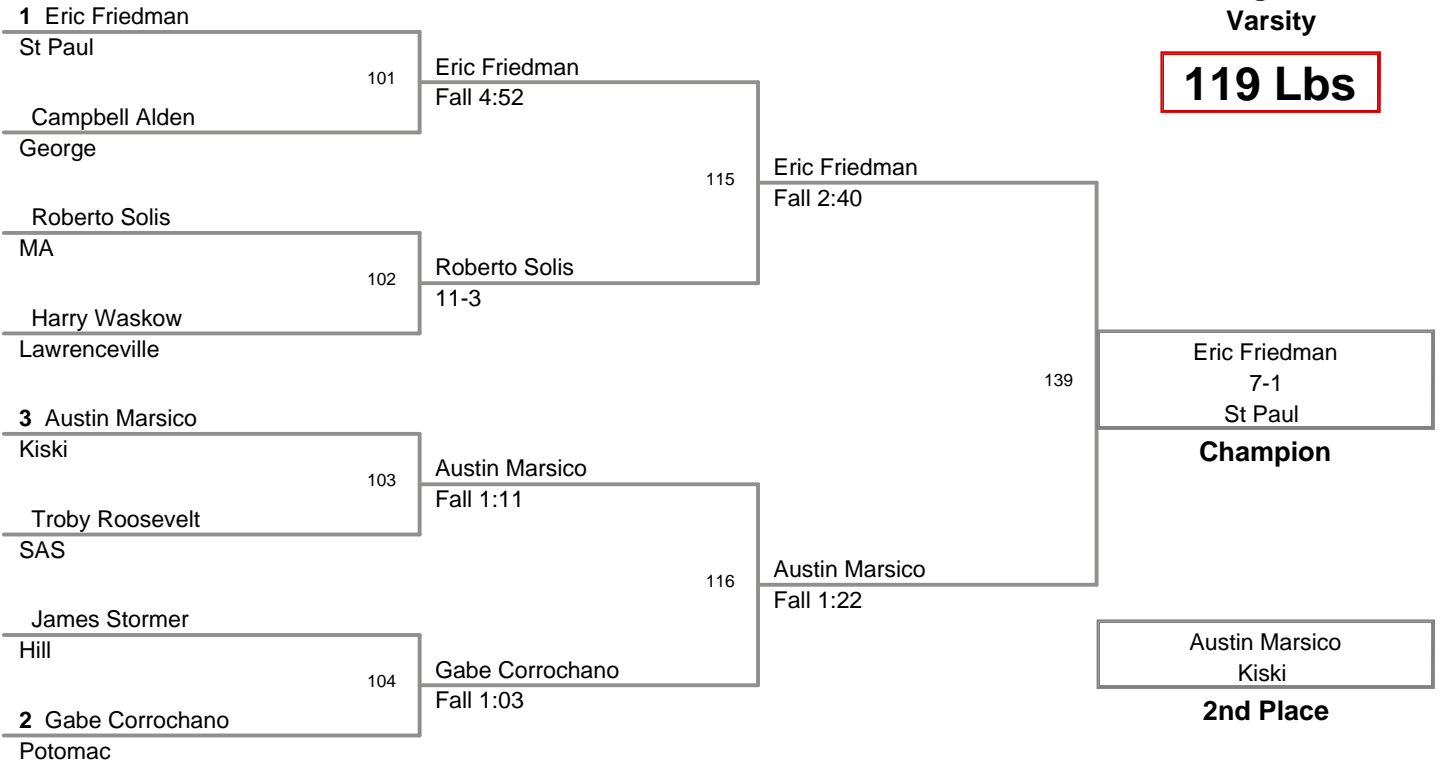

2010 King of the Hill  
Varsity

**103 Lbs**

2010 King of the Hill  
Varsity

**112 Lbs**

2010 King of the Hill  
Varsity

**119 Lbs**

2010 King of the Hill  
Varsity

**125 Lbs**