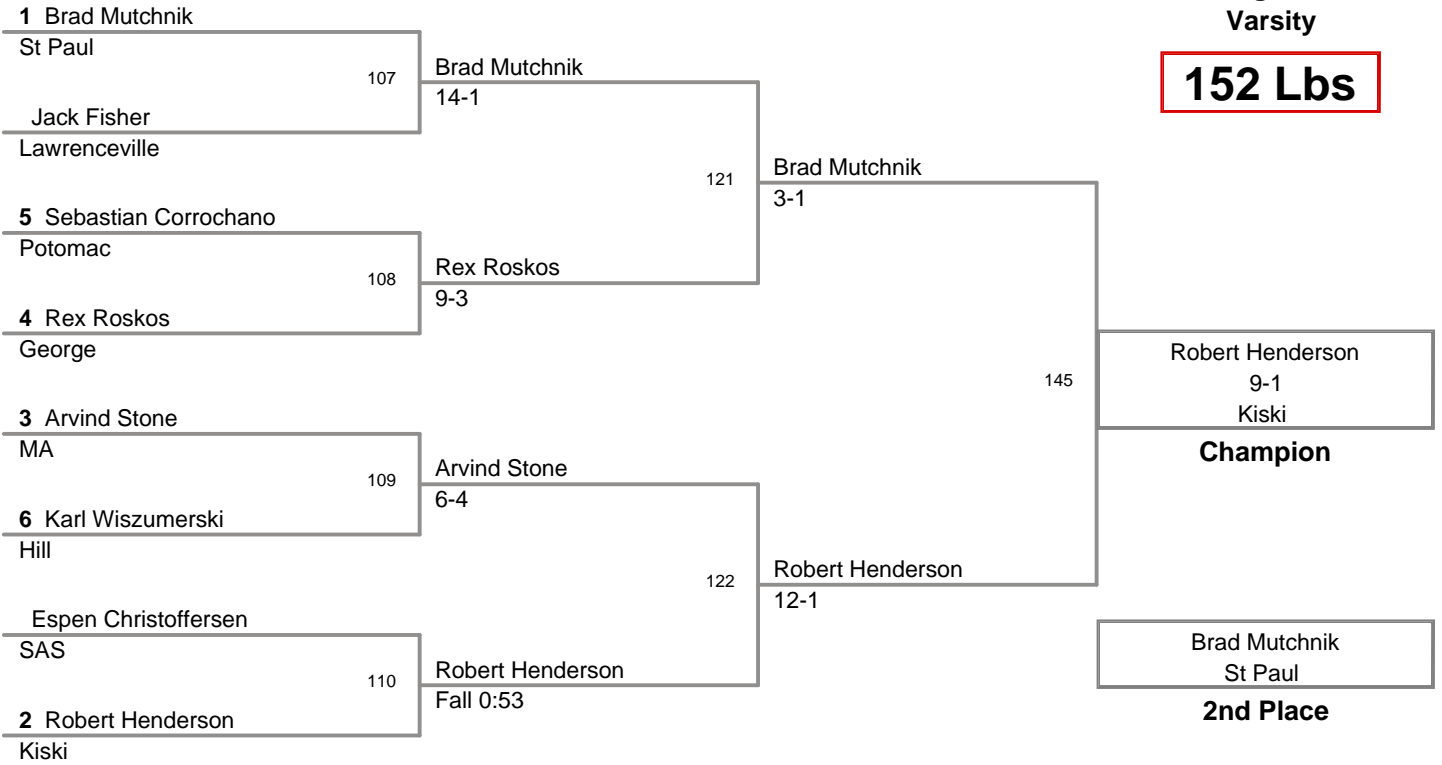

2010 King of the Hill
Varsity

152 Lbs