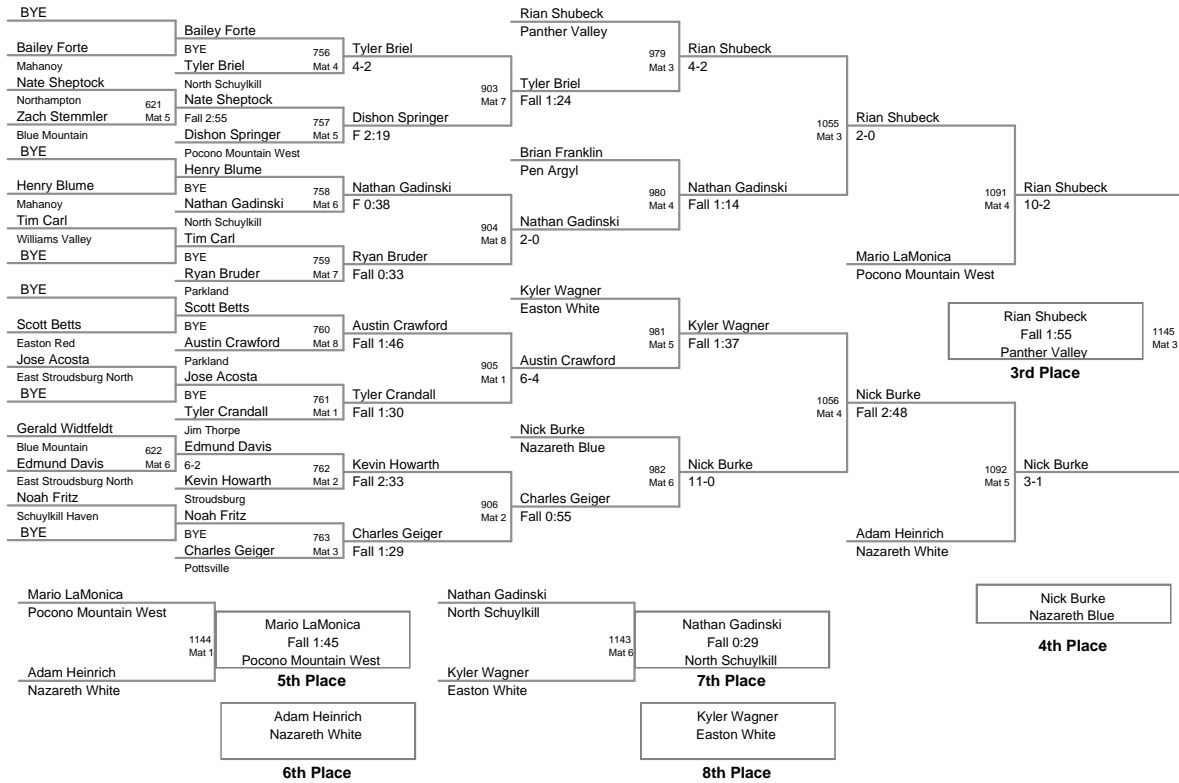

2011 District XI Jr High Championships

212 Lbs