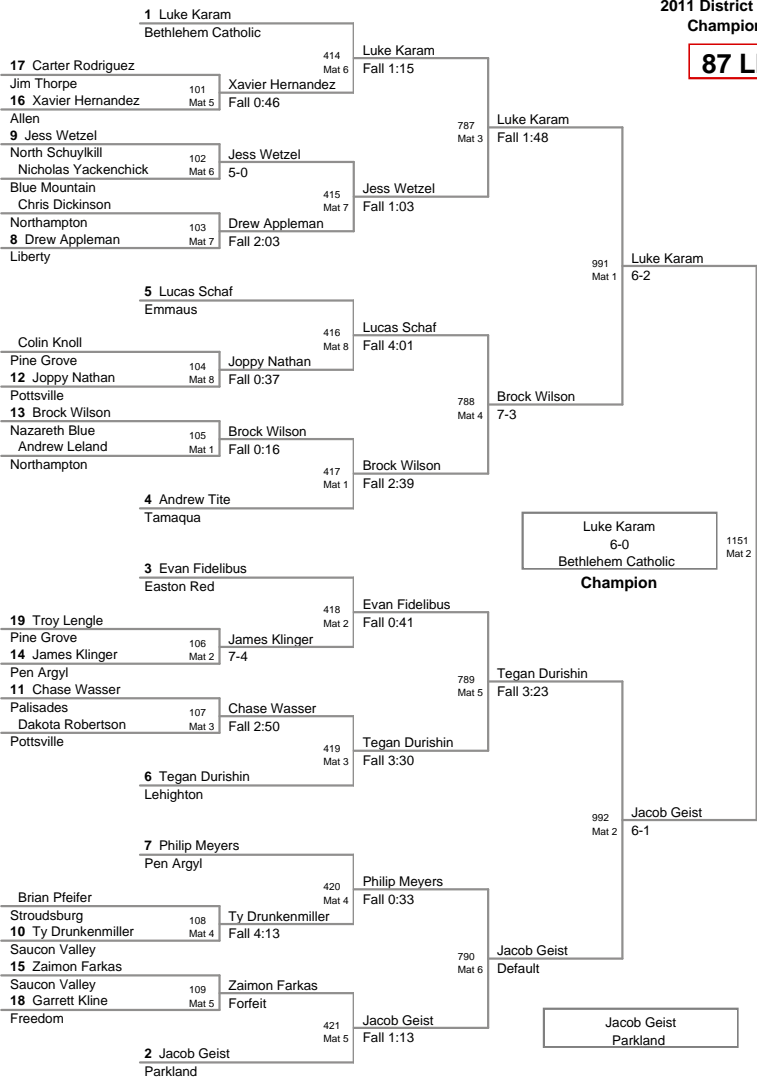

2011 District XI Jr High Championships

77 Lbs

2011 District XI Jr High Championships

82 Lbs

2011 District XI Jr High Championships

87 Lbs

2011 District XI Jr High Championships

92 Lbs