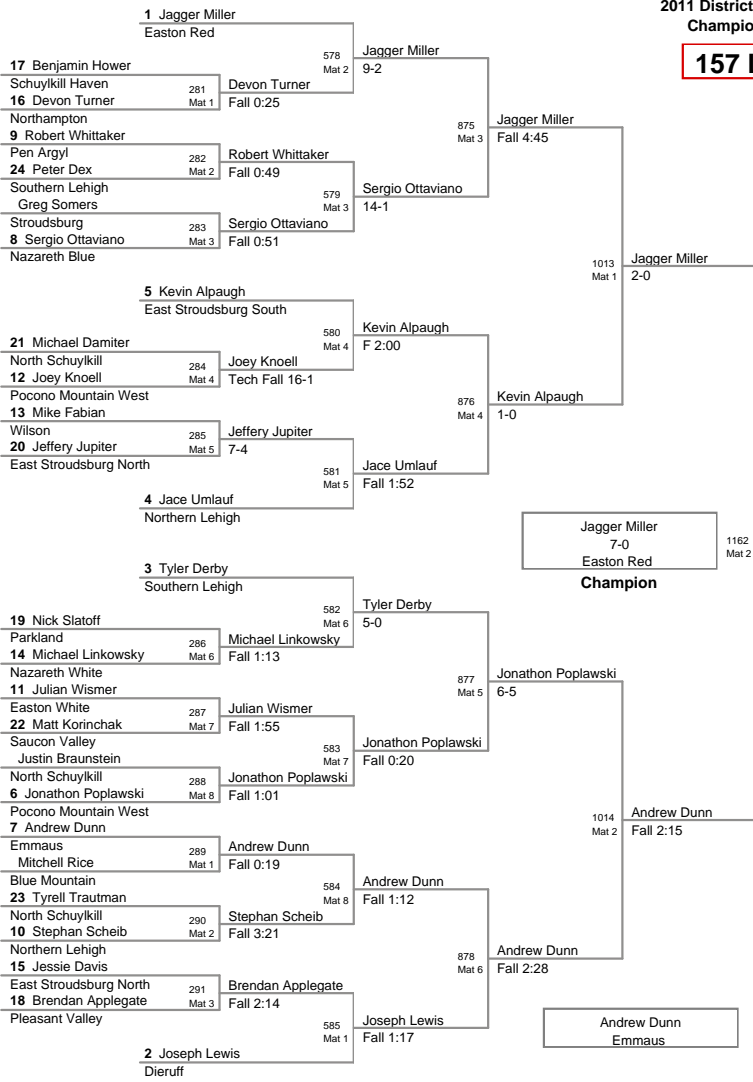

140 Lbs

2011 District XI Jr High Championships

147 Lbs

Andrew Sutton
15-3
Pen Argyl
Champion

Michael Wise
Blue Mountain
2nd Place

2011 District XI Jr High Championships

157 Lbs

2011 District XI Jr High Championships