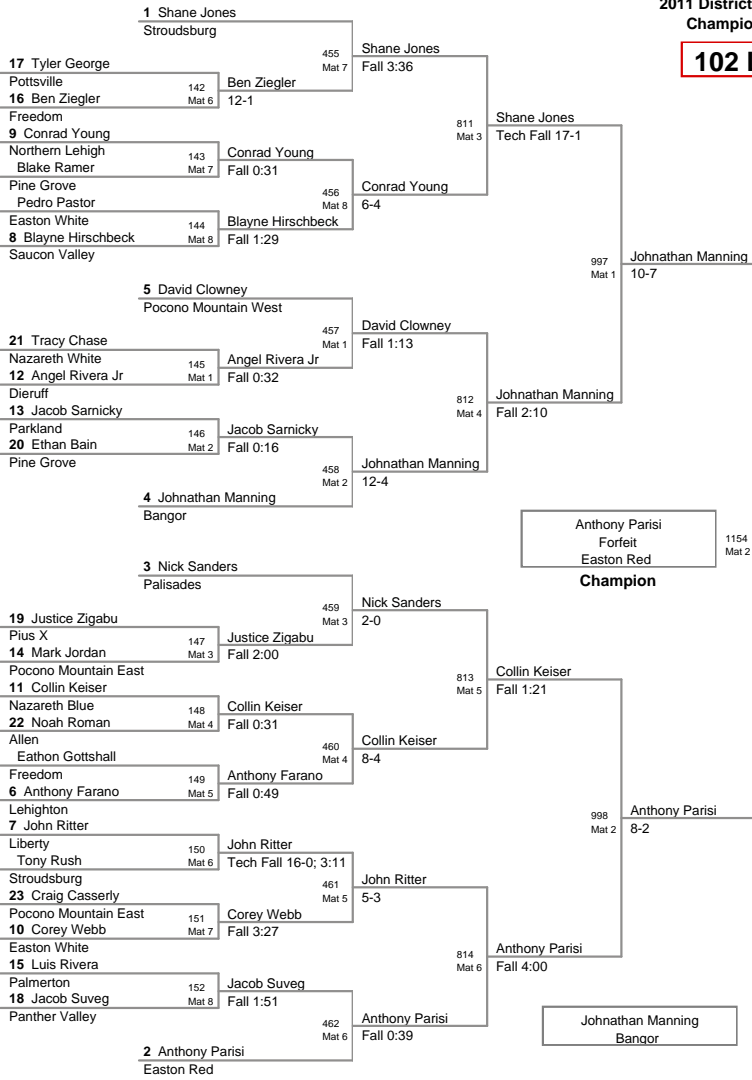

2011 District XI Jr High Championships

97 Lbs

2011 District XI Jr High Championships

102 Lbs

2011 District XI Jr High
Championships

117 Lbs

124 Lbs

2011 District XI Jr High Championships