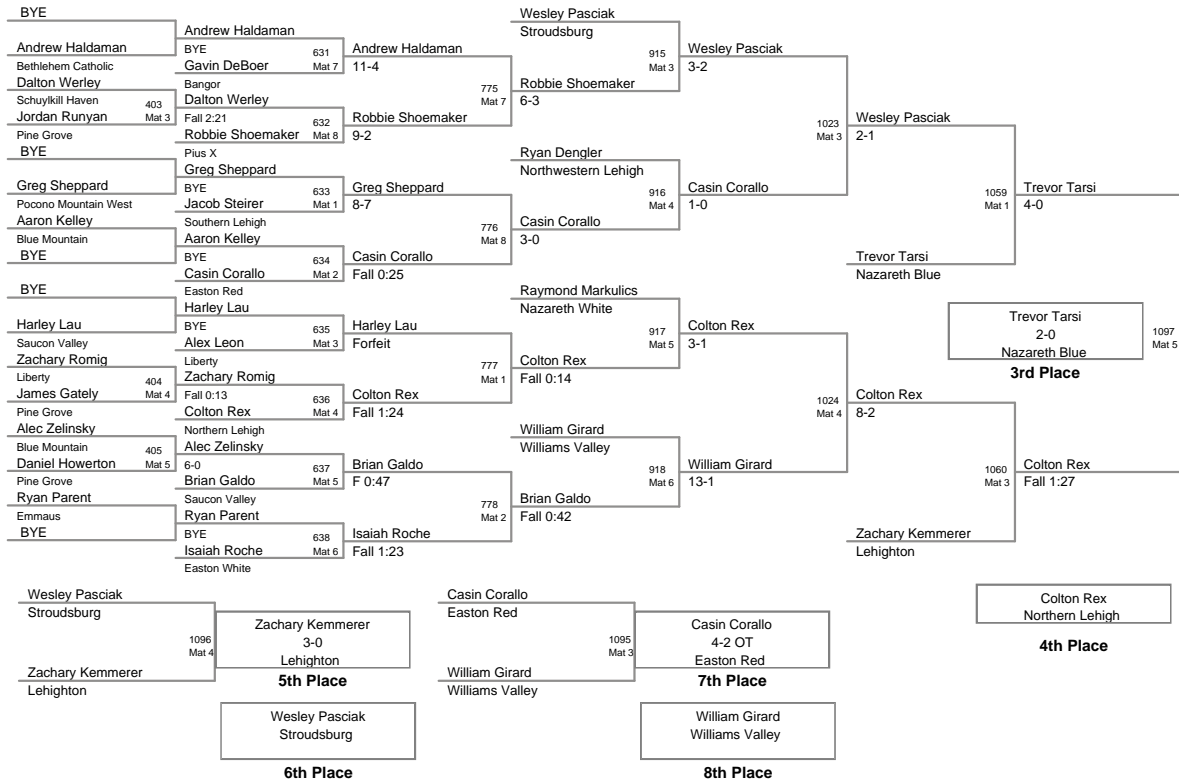

2011 District XI Jr High Championships

77 Lbs