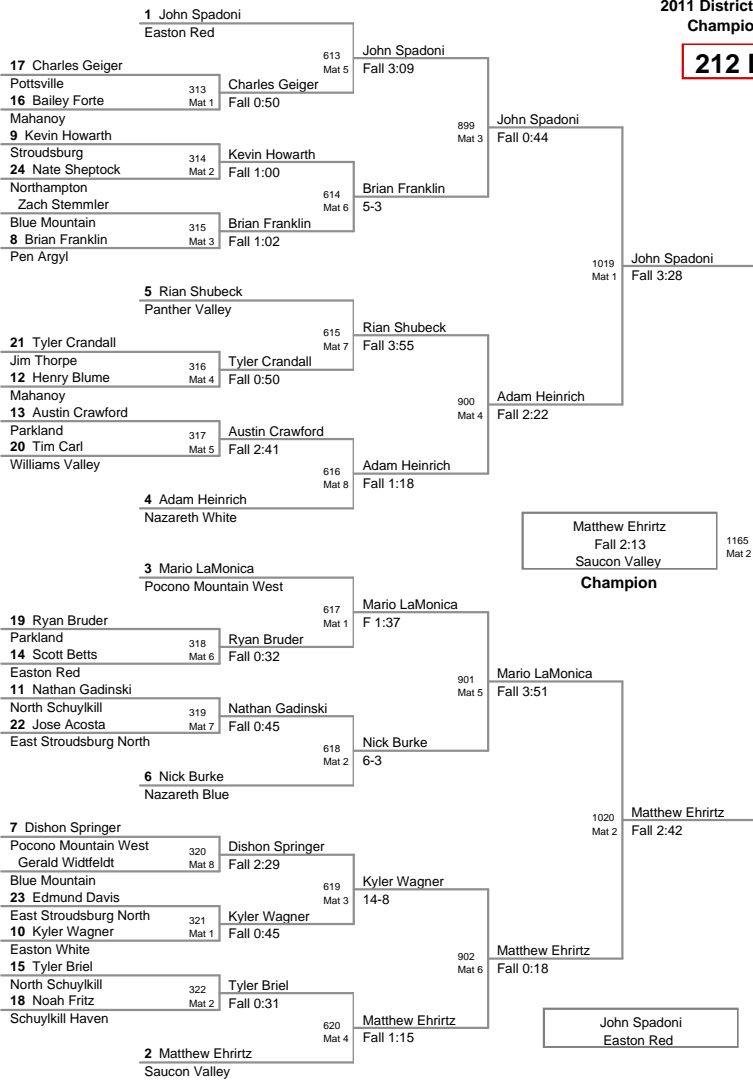

2011 District XI Jr High Championships

212 Lbs