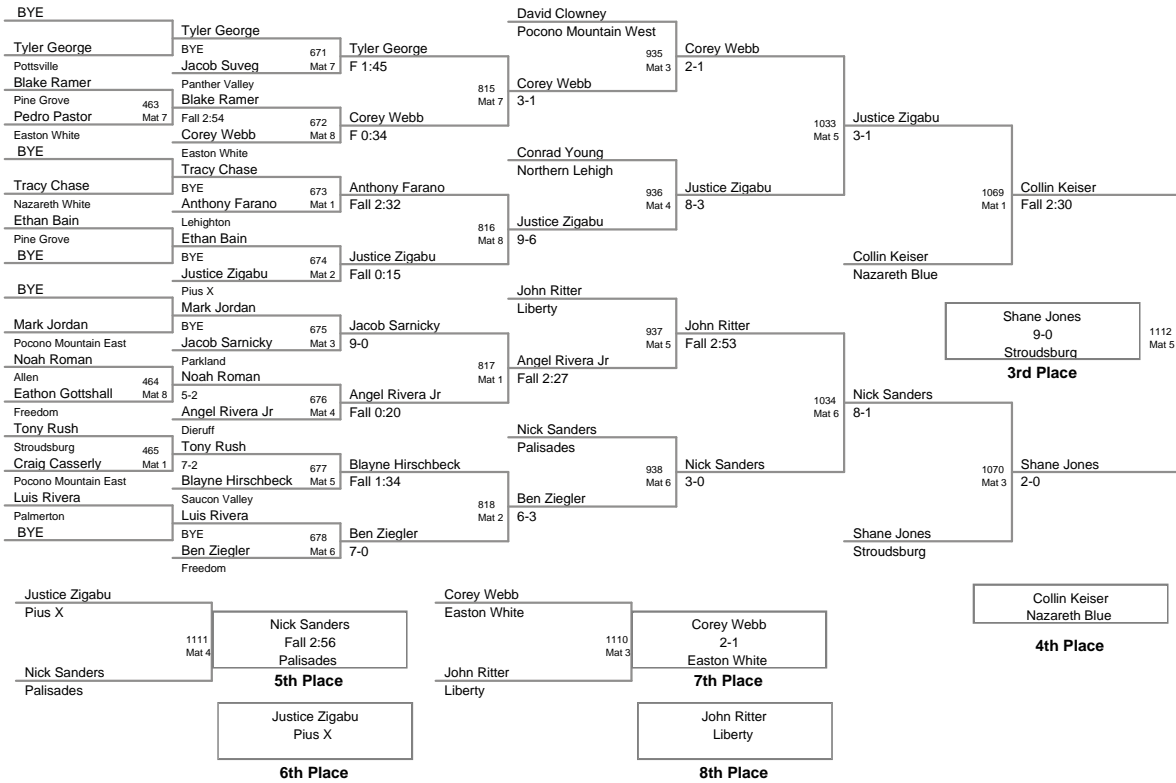

2011 District XI Jr High Championships

97 Lbs

2011 District XI Jr High Championships

102 Lbs

2011 District XI Jr High
Championships

117 Lbs

124 Lbs

2011 District XI Jr High Championships