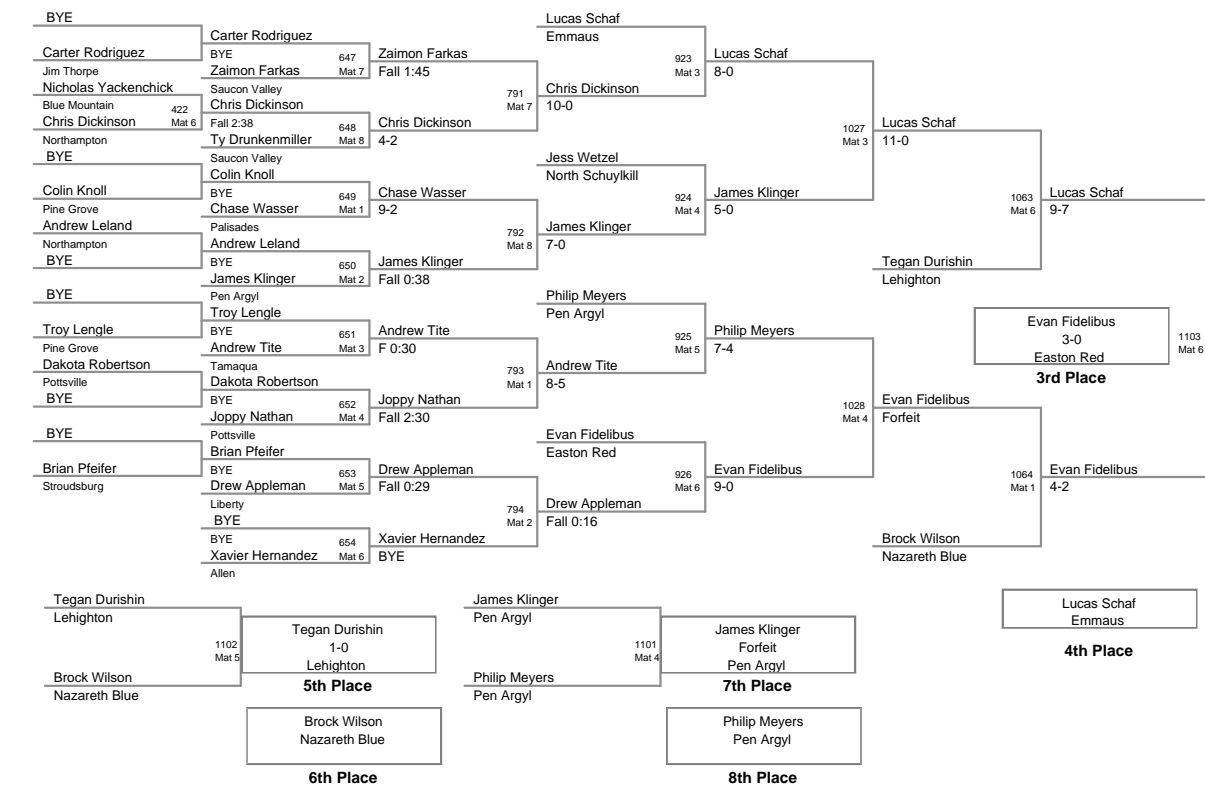

2011 District XI Jr High Championships

87 Lbs