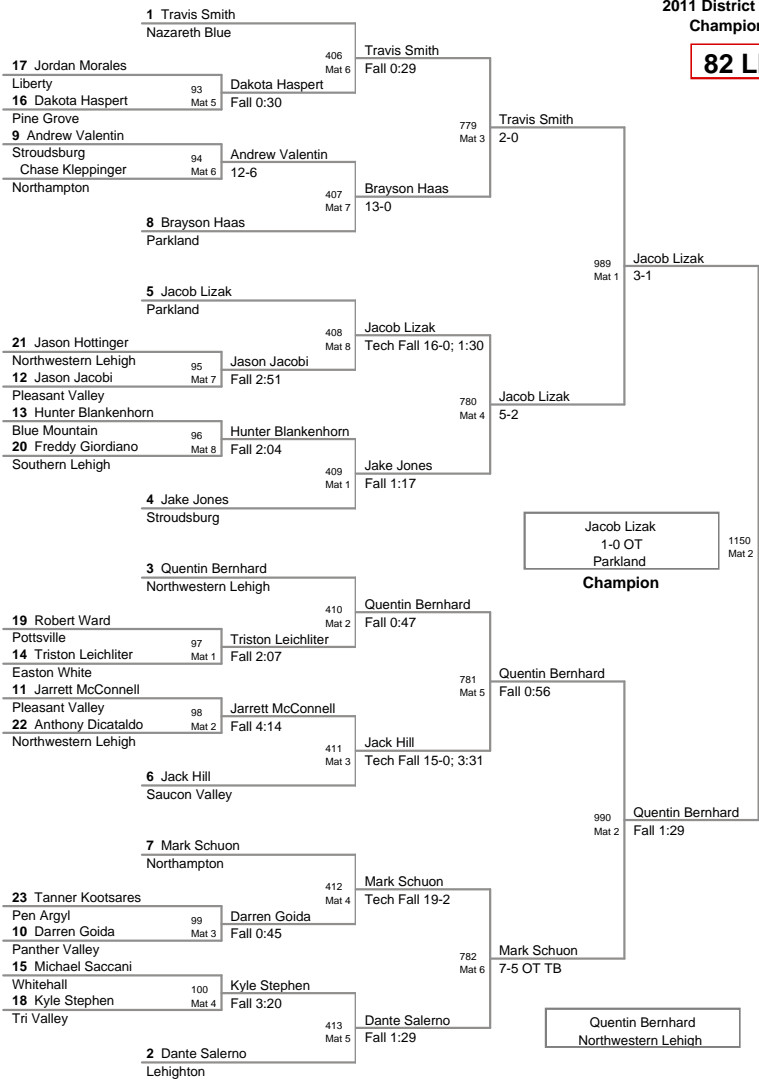

2011 District XI Jr High Championships

82 Lbs