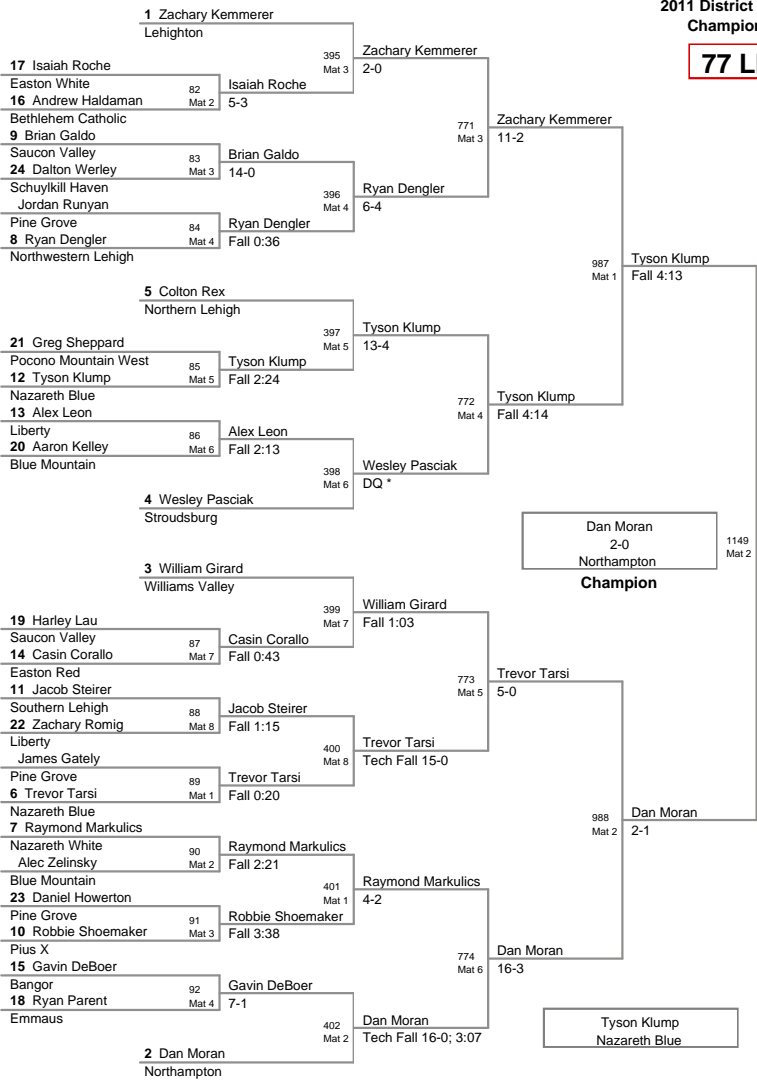

2011 District XI Jr High Championships

77 Lbs