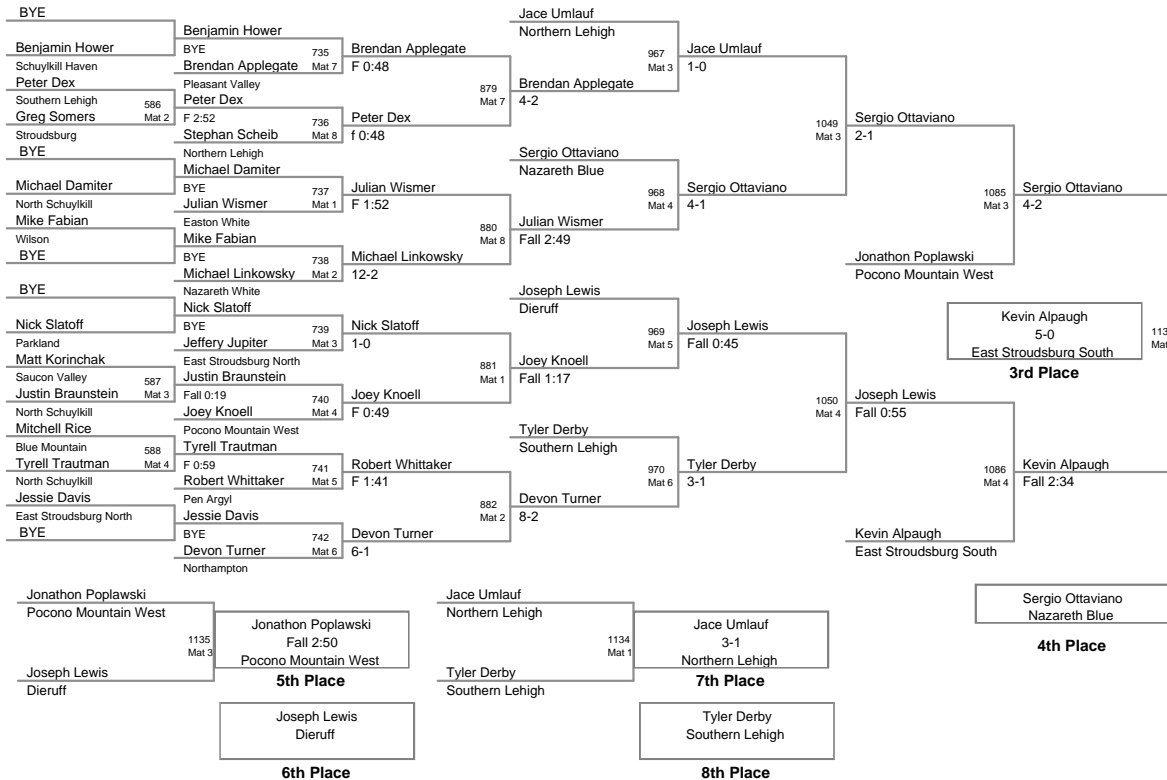

140 Lbs

2011 District XI Jr High Championships

147 Lbs

Andrew Sutton
15-3
Pen Argyl
Champion

Michael Wise
Blue Mountain
2nd Place

2011 District XI Jr High Championships

157 Lbs

2011 District XI Jr High Championships