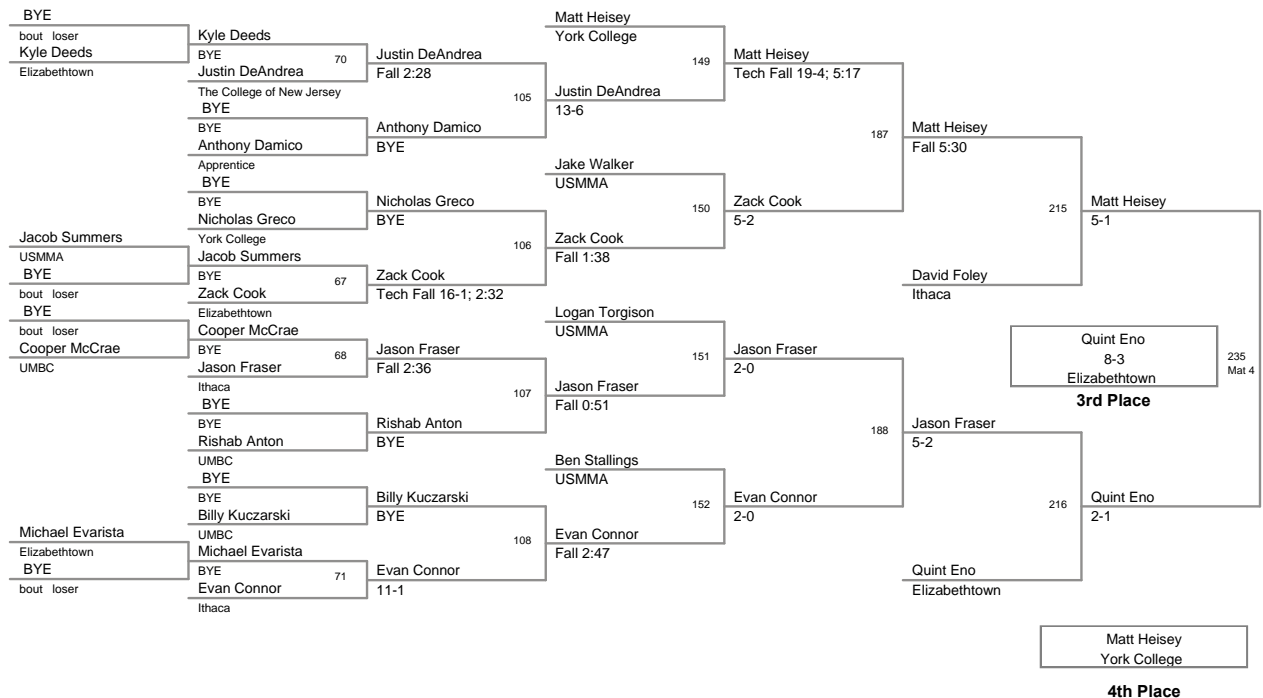

149 Lbs

2010 New Standard Corp
Invitational

157 Lbs

2010 New Standard Corp
Invitational

165 Lbs

2010 New Standard Corp
Invitational

174 Lbs

2010 New Standard Corp
Invitational