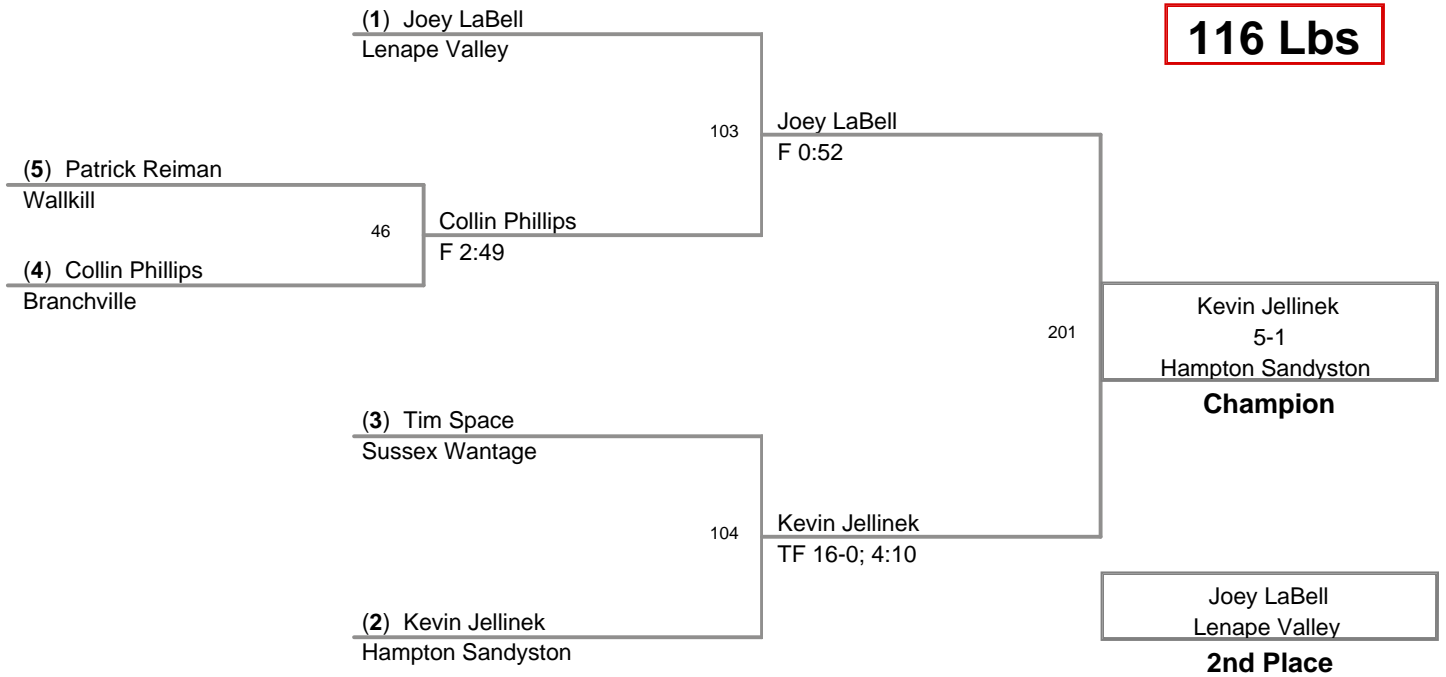

2010 Sussex County Mat
Club Championships

98 Lbs

2010 Sussex County Mat
Club Championships

102 Lbs

2010 Sussex County Mat Club Championships

109 Lbs

2010 Sussex County Mat
Club Championships

116 Lbs