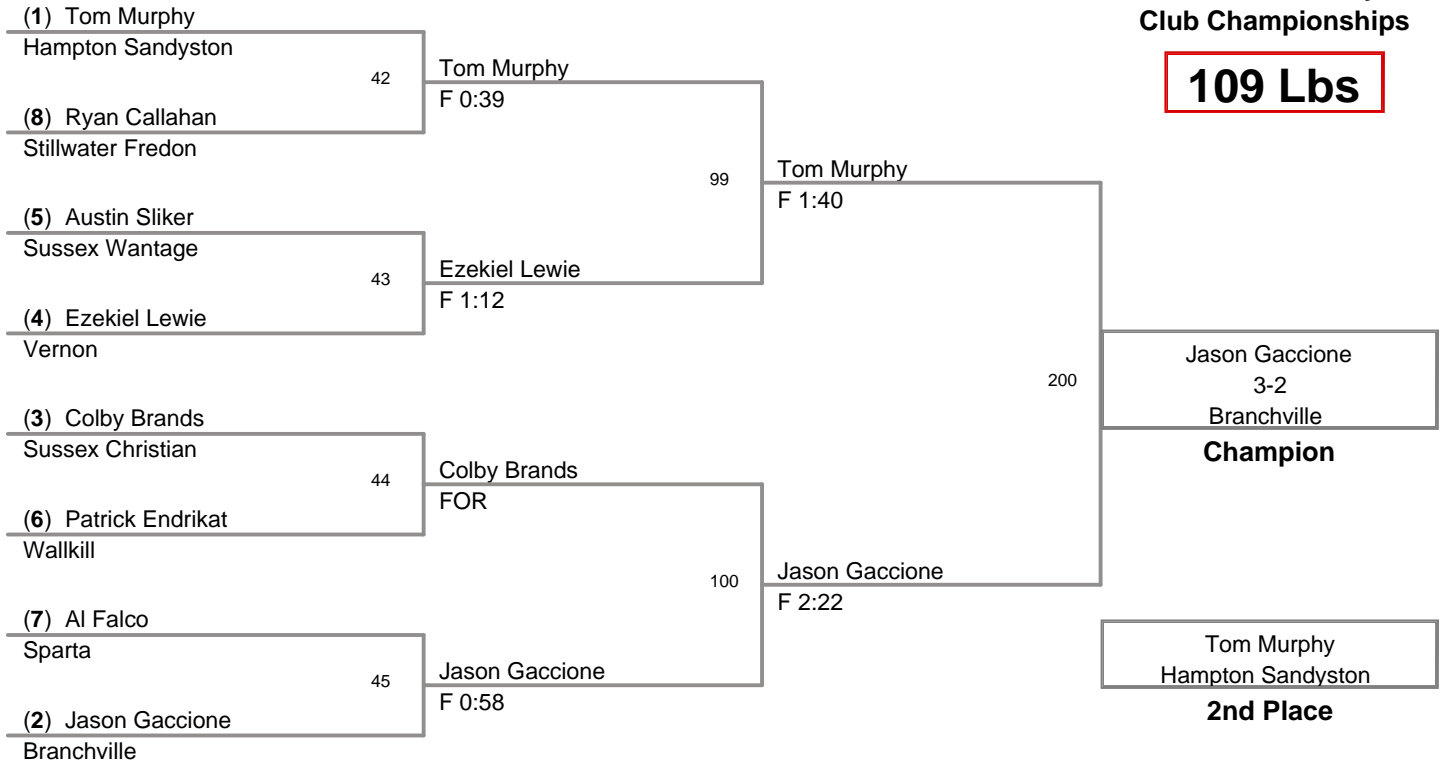

2010 Sussex County Mat
Club Championships

98 Lbs

2010 Sussex County Mat
Club Championships

102 Lbs

2010 Sussex County Mat Club Championships

109 Lbs

2010 Sussex County Mat
Club Championships

116 Lbs