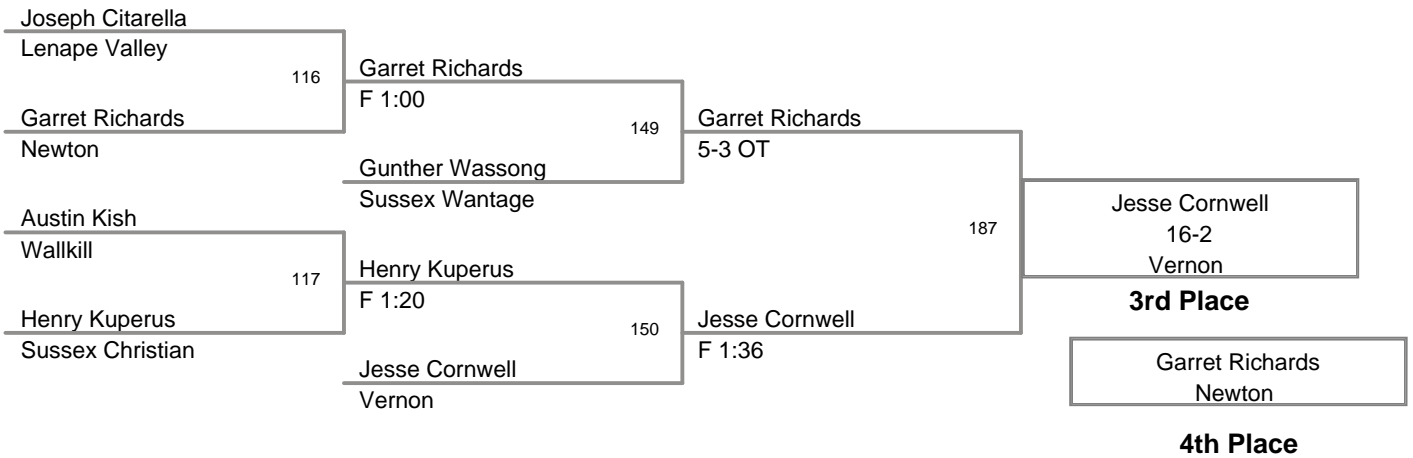

2010 Sussex County Mat
Club Championships

SHWT Lbs

(1) Thomas Smith
Stillwater Fredon

207

Thomas Smith
F 0:41
Stillwater Fredon

Champion

(2) Matt Kuperus
Sussex Christian

Matt Kuperus
Sussex Christian