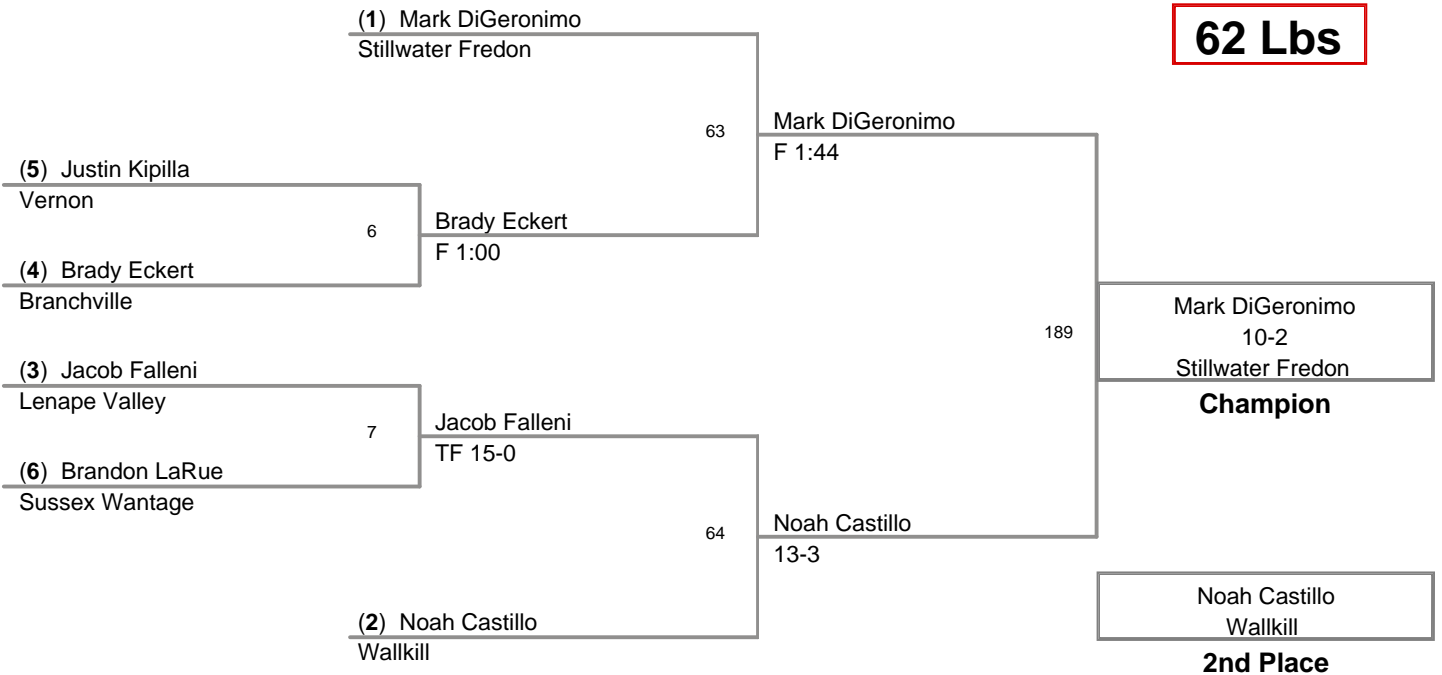

2010 Sussex County Mat
Club Championships

57 Lbs

2010 Sussex County Mat
Club Championships

62 Lbs

66 Lbs

70 Lbs

2010 Sussex County Mat
Club Championships

74 Lbs

78 Lbs

2010 Sussex County Mat
Club Championships

82 Lbs

2010 Sussex County Mat
Club Championships

86 Lbs

2010 Sussex County Mat
Club Championships

90 Lbs

94 Lbs

2010 Sussex County Mat
Club Championships

98 Lbs

2010 Sussex County Mat
Club Championships

102 Lbs

2010 Sussex County Mat Club Championships

109 Lbs

2010 Sussex County Mat
Club Championships

116 Lbs