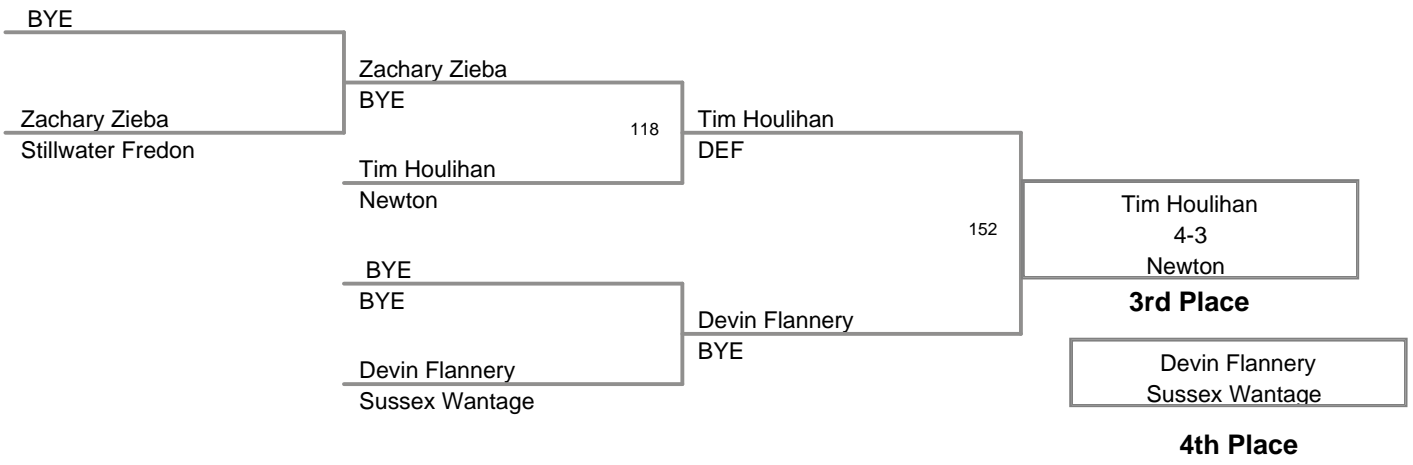

2010 Sussex County Mat
Club Championships

57 Lbs

2010 Sussex County Mat
Club Championships

62 Lbs

66 Lbs

70 Lbs

2010 Sussex County Mat
Club Championships

74 Lbs