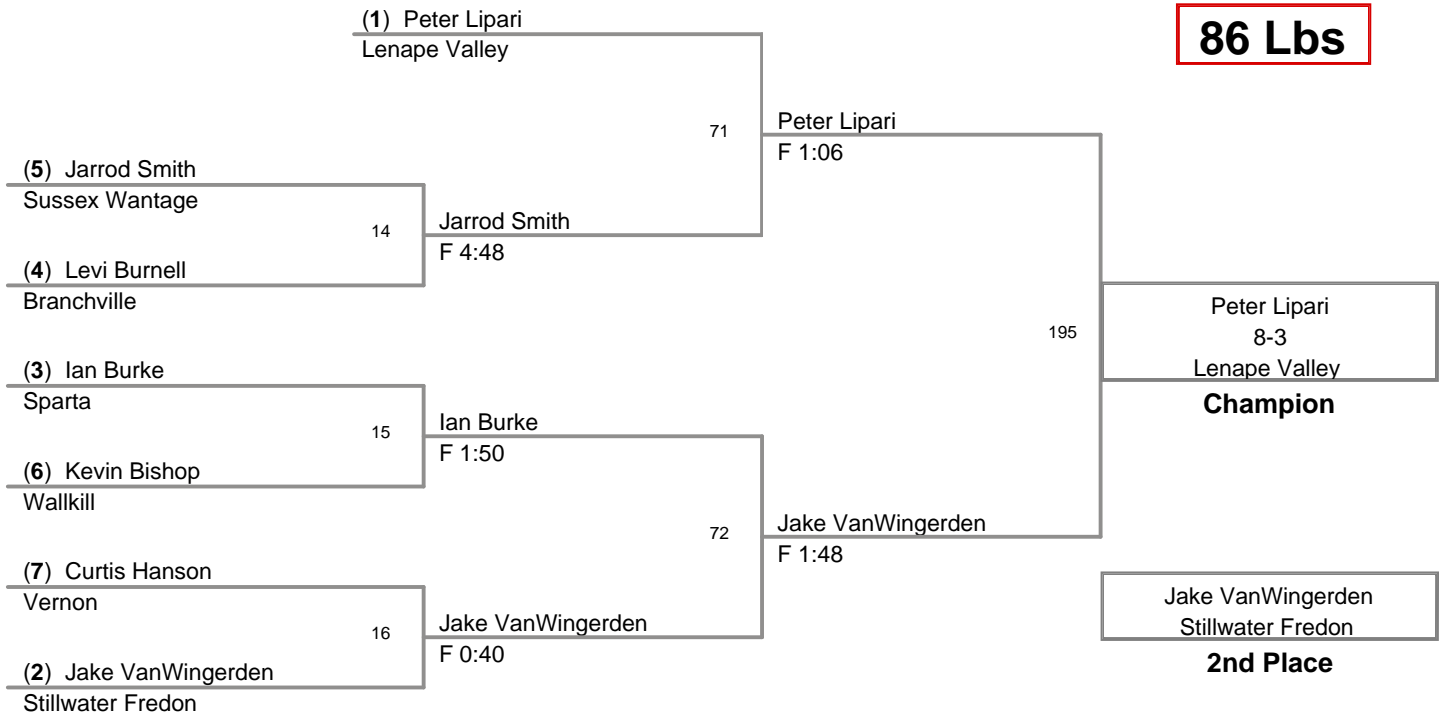

78 Lbs

2010 Sussex County Mat
Club Championships

82 Lbs

2010 Sussex County Mat
Club Championships

86 Lbs

2010 Sussex County Mat
Club Championships

90 Lbs

94 Lbs