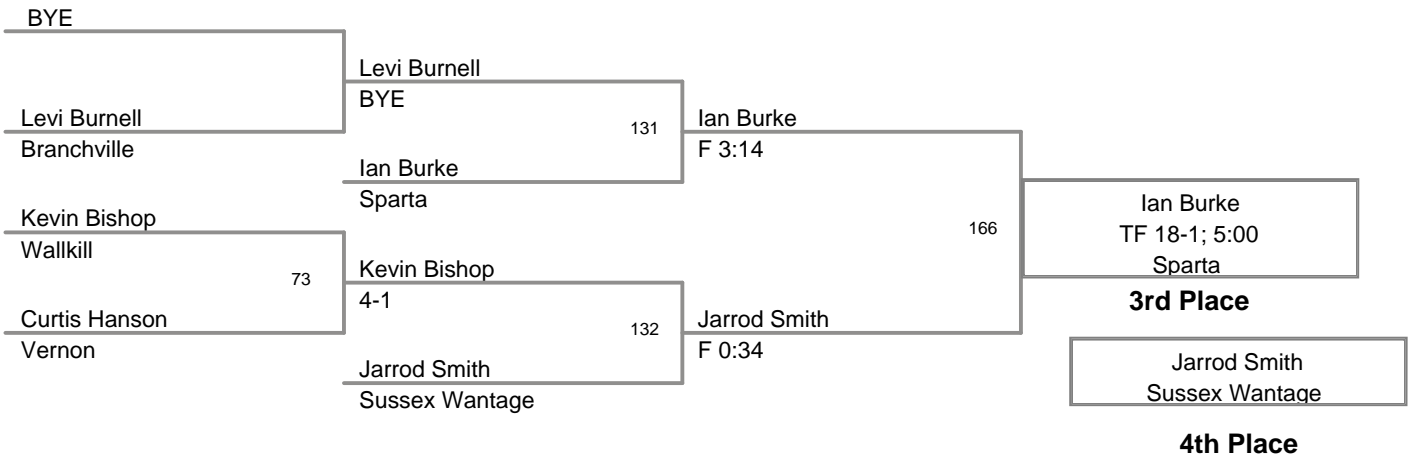

2010 Sussex County Mat
Club Championships

86 Lbs