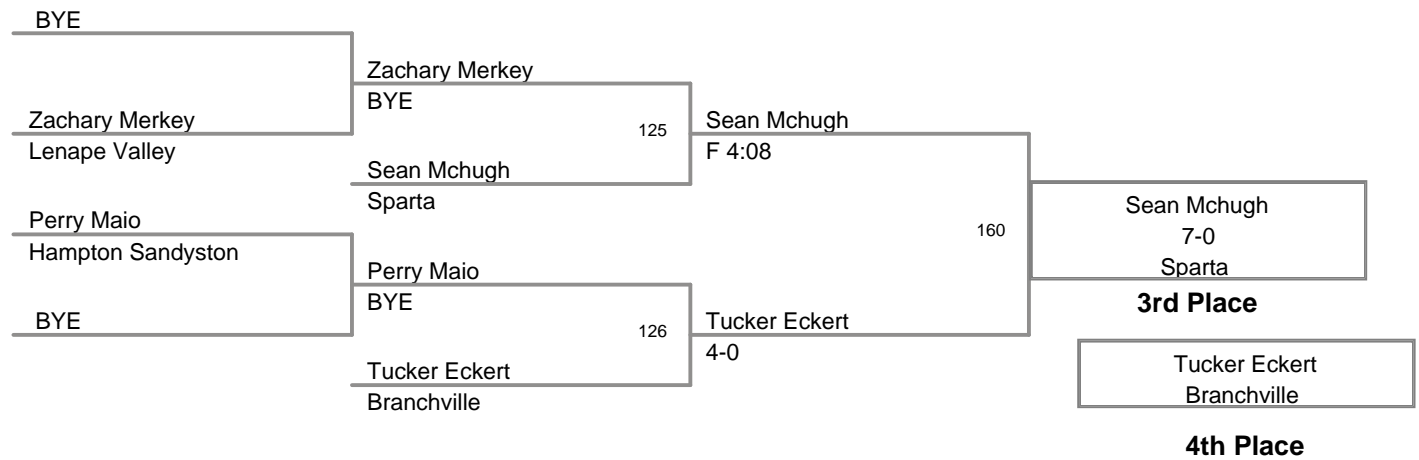

2010 Sussex County Mat
Club Championships

57 Lbs

2010 Sussex County Mat
Club Championships

62 Lbs

66 Lbs

70 Lbs

2010 Sussex County Mat
Club Championships

74 Lbs