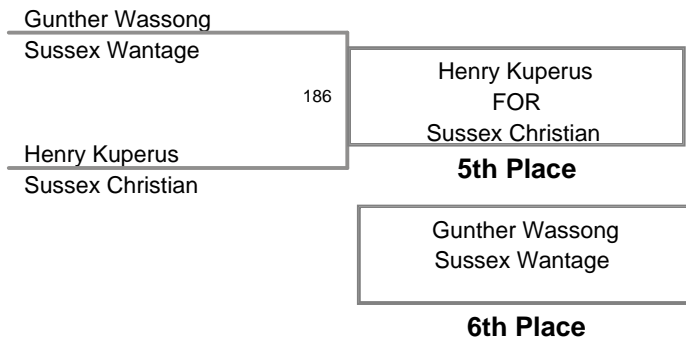

2010 Sussex County Mat
Club Championships

SHWT Lbs

(1) Thomas Smith
Stillwater Fredon

207

Thomas Smith
F 0:41
Stillwater Fredon

Champion

(2) Matt Kuperus
Sussex Christian

Matt Kuperus
Sussex Christian