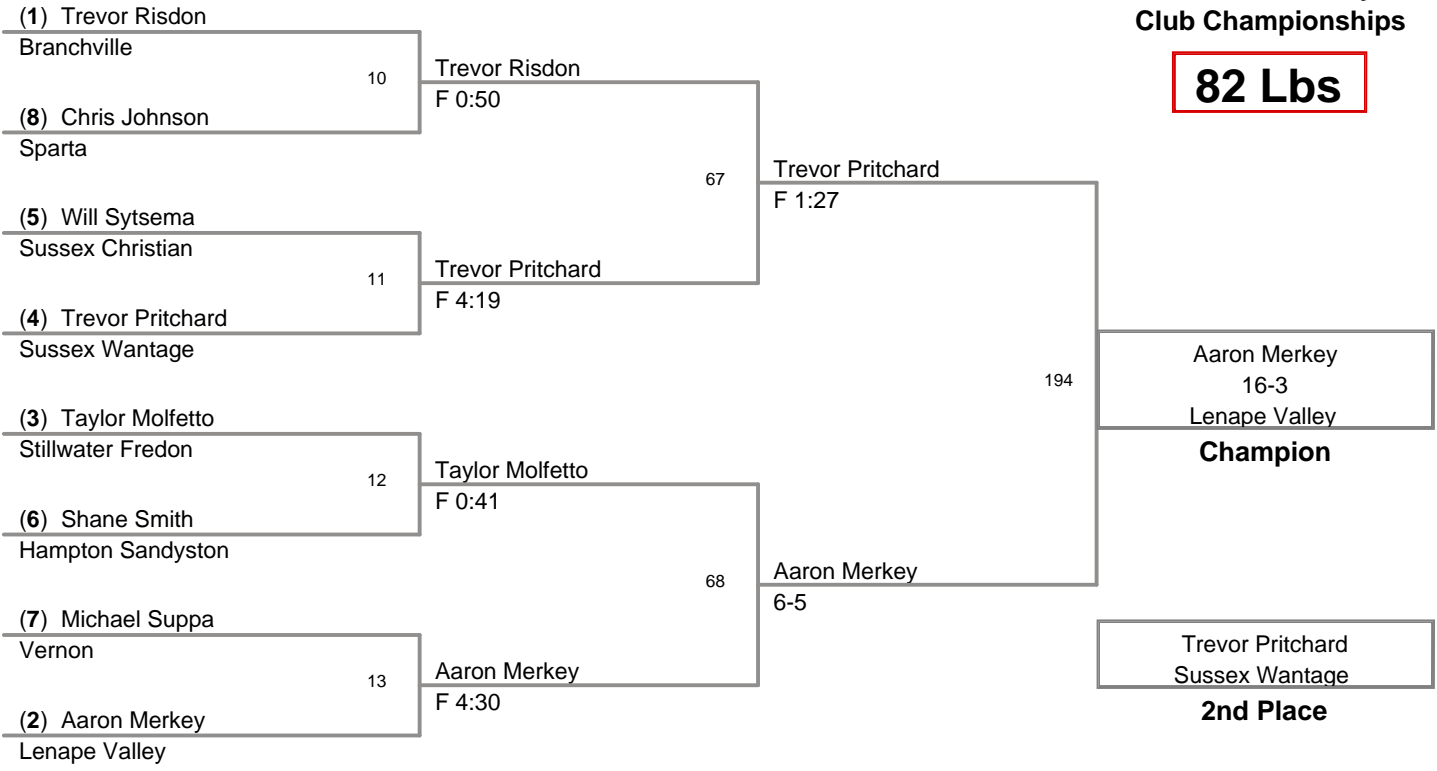

2010 Sussex County Mat
Club Championships

82 Lbs