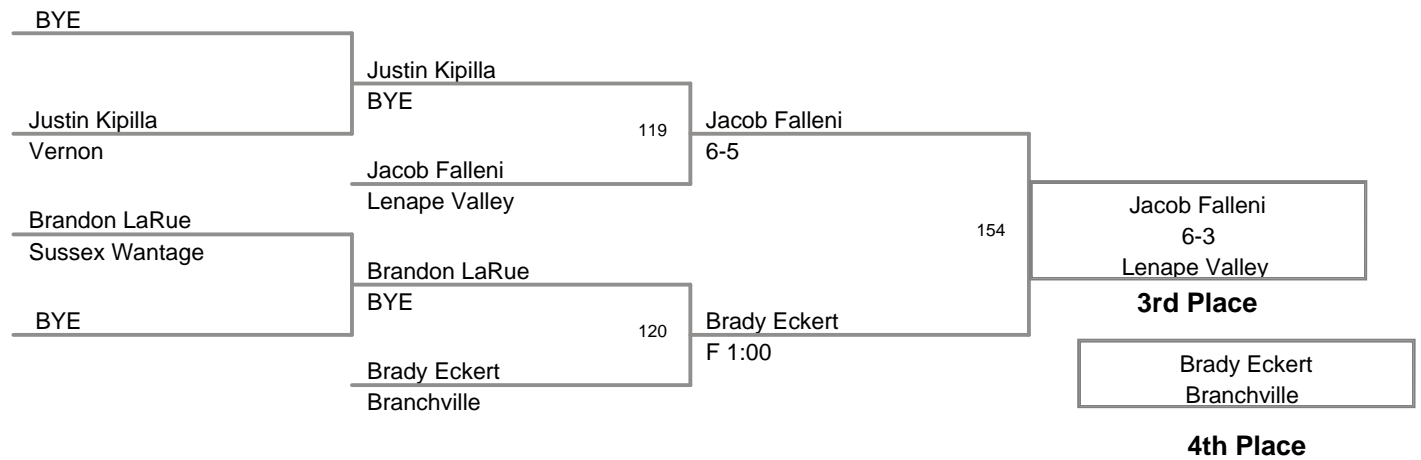

2010 Sussex County Mat
Club Championships

57 Lbs

2010 Sussex County Mat
Club Championships

62 Lbs

66 Lbs

70 Lbs

2010 Sussex County Mat
Club Championships

74 Lbs