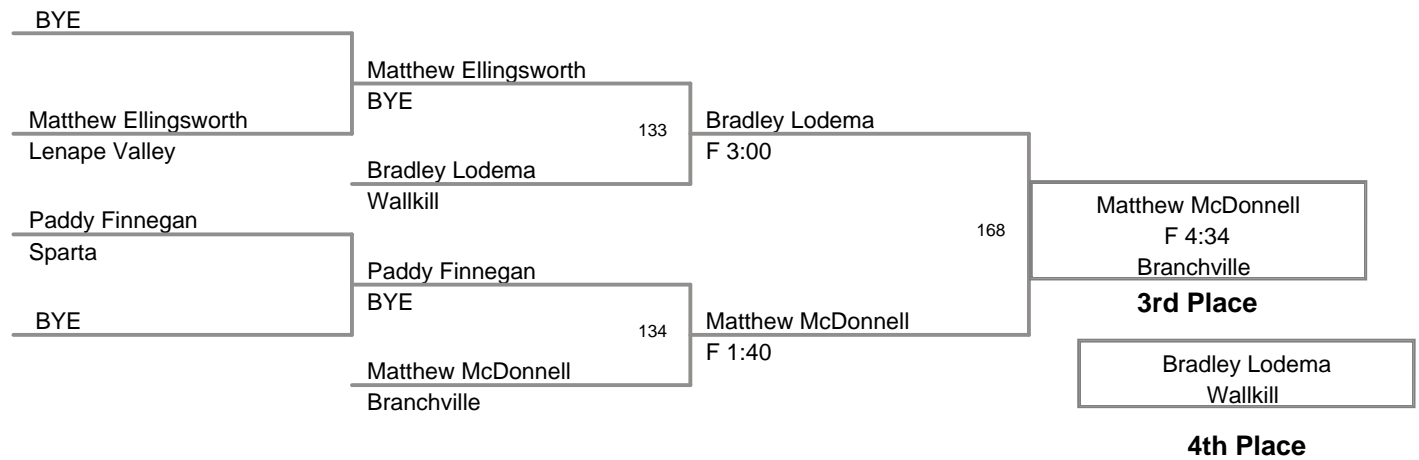

78 Lbs

2010 Sussex County Mat
Club Championships

82 Lbs

2010 Sussex County Mat
Club Championships

86 Lbs

2010 Sussex County Mat
Club Championships

90 Lbs

94 Lbs