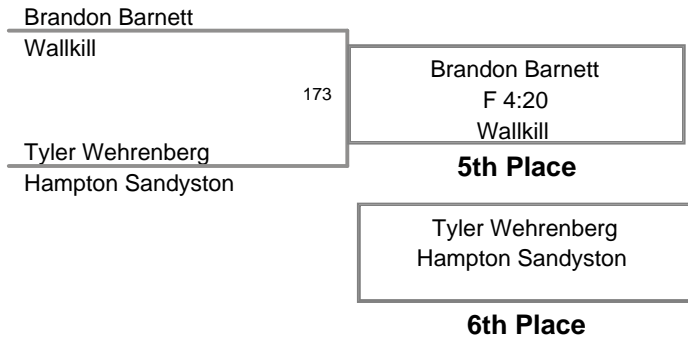

2010 Sussex County Mat
Club Championships

102 Lbs