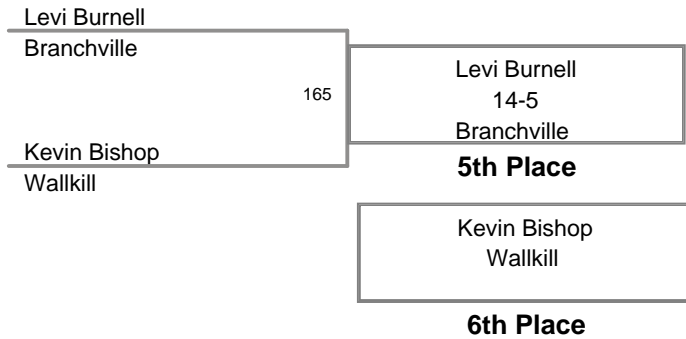

78 Lbs

2010 Sussex County Mat
Club Championships

82 Lbs

2010 Sussex County Mat
Club Championships

86 Lbs

2010 Sussex County Mat
Club Championships

90 Lbs

94 Lbs