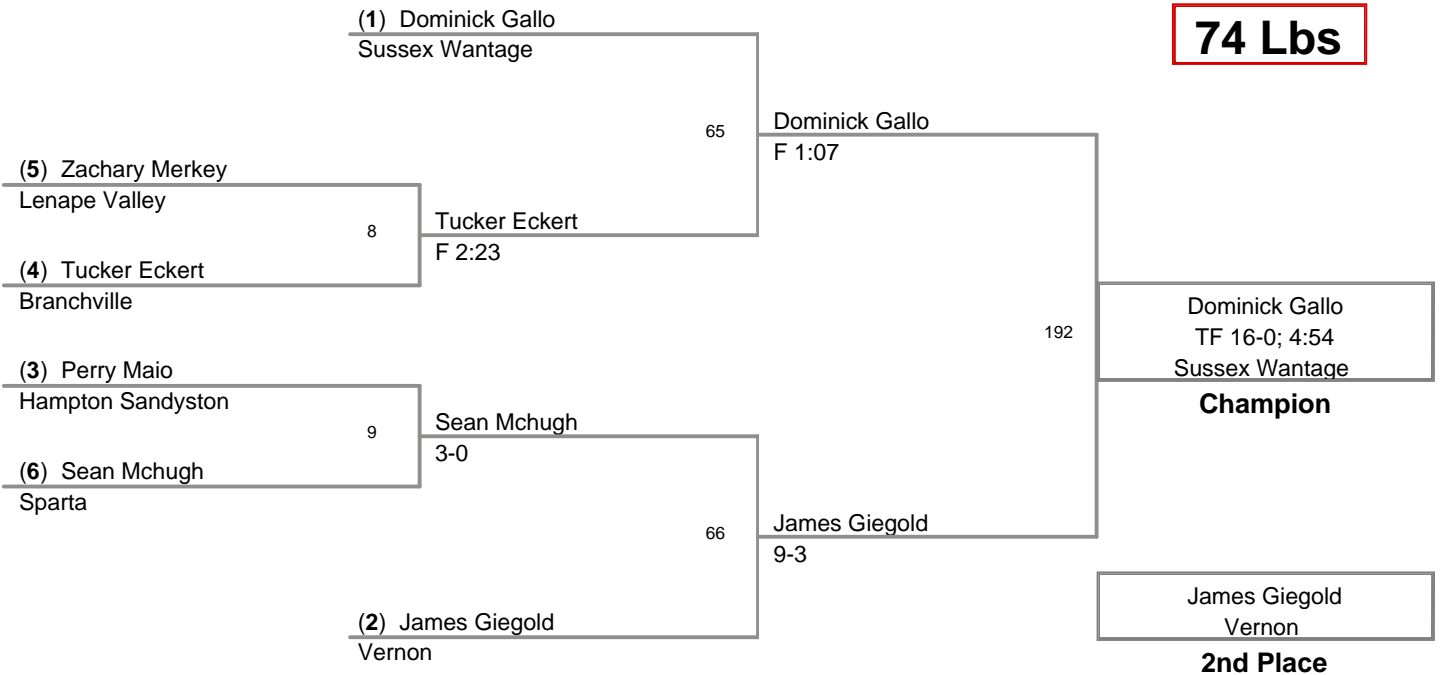

2010 Sussex County Mat
Club Championships

57 Lbs

2010 Sussex County Mat
Club Championships

62 Lbs

66 Lbs

70 Lbs

2010 Sussex County Mat
Club Championships

74 Lbs