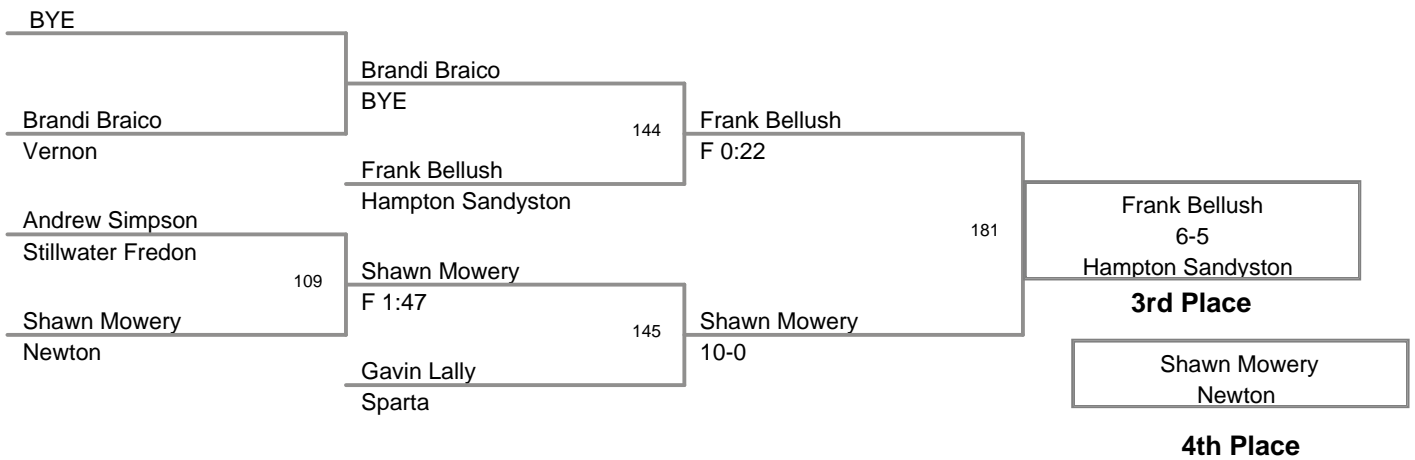

2010 Sussex County Mat
Club Championships

130 Lbs