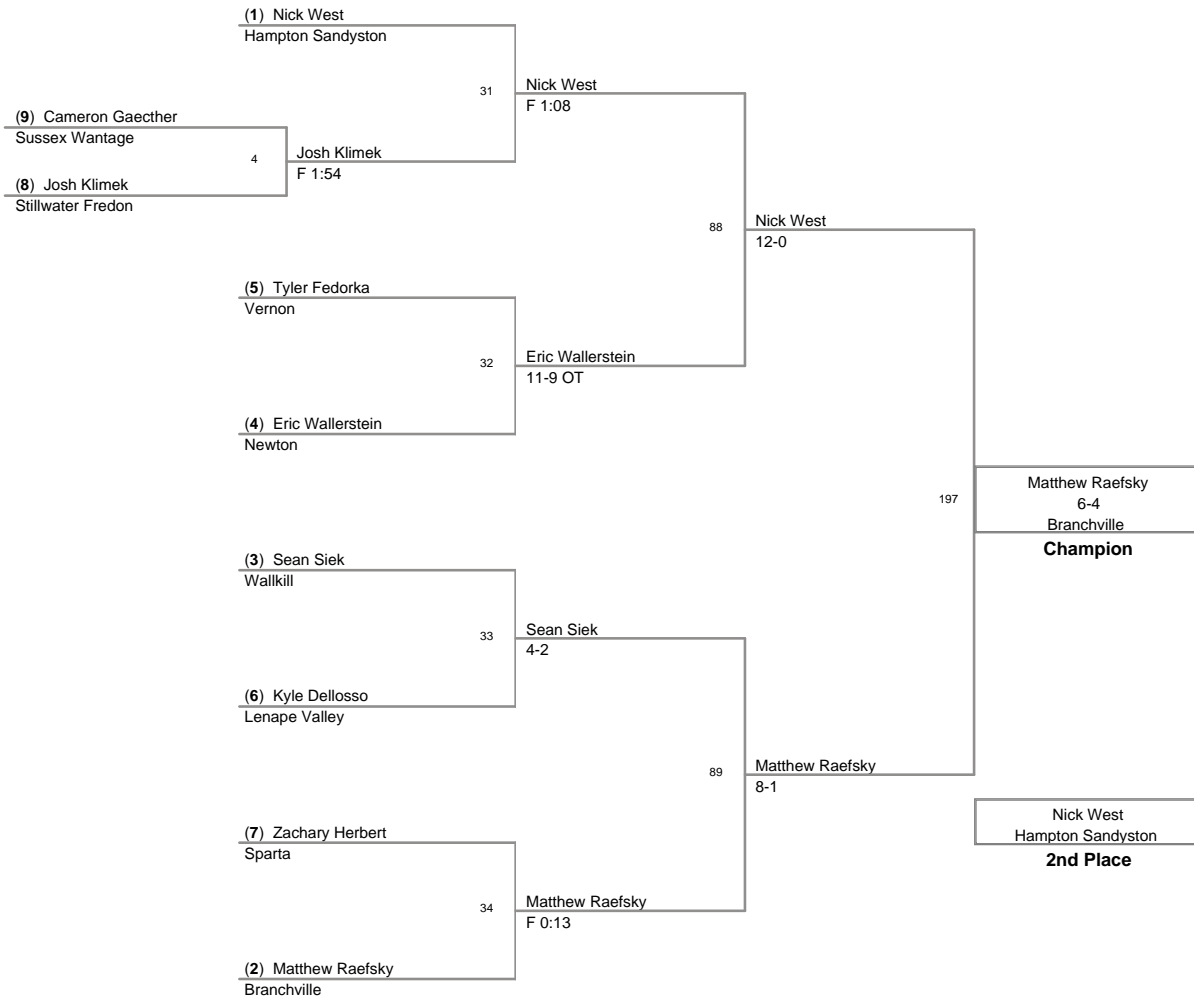

78 Lbs

2010 Sussex County Mat
Club Championships

82 Lbs

2010 Sussex County Mat
Club Championships

86 Lbs

2010 Sussex County Mat
Club Championships

90 Lbs

94 Lbs