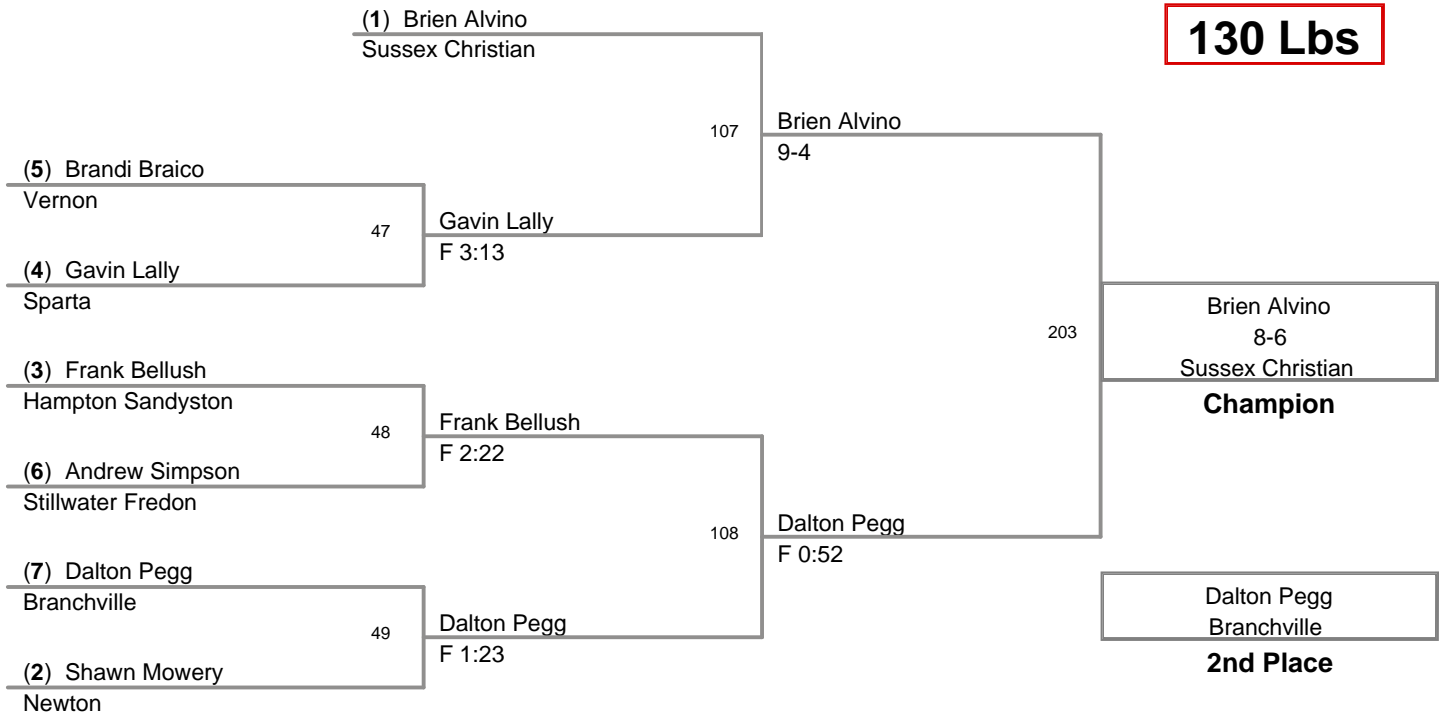

2010 Sussex County Mat
Club Championships

130 Lbs