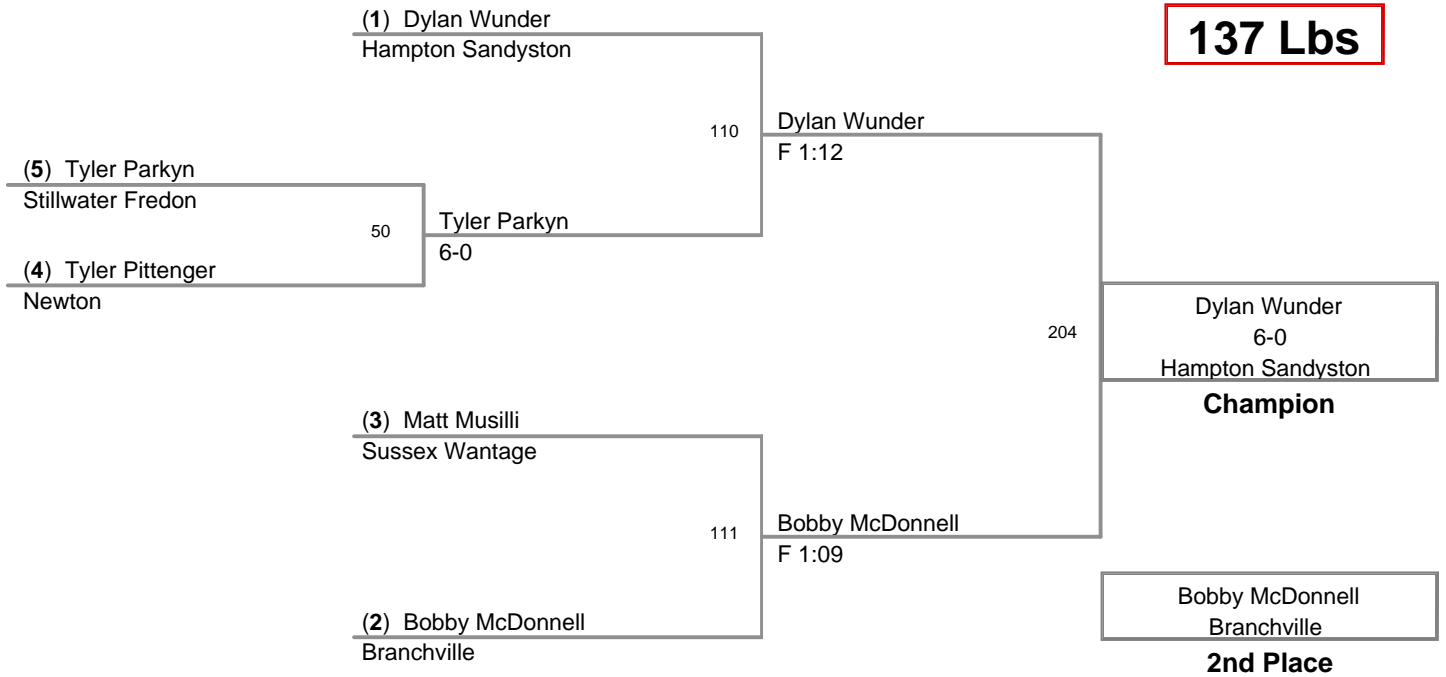

2010 Sussex County Mat
Club Championships

137 Lbs