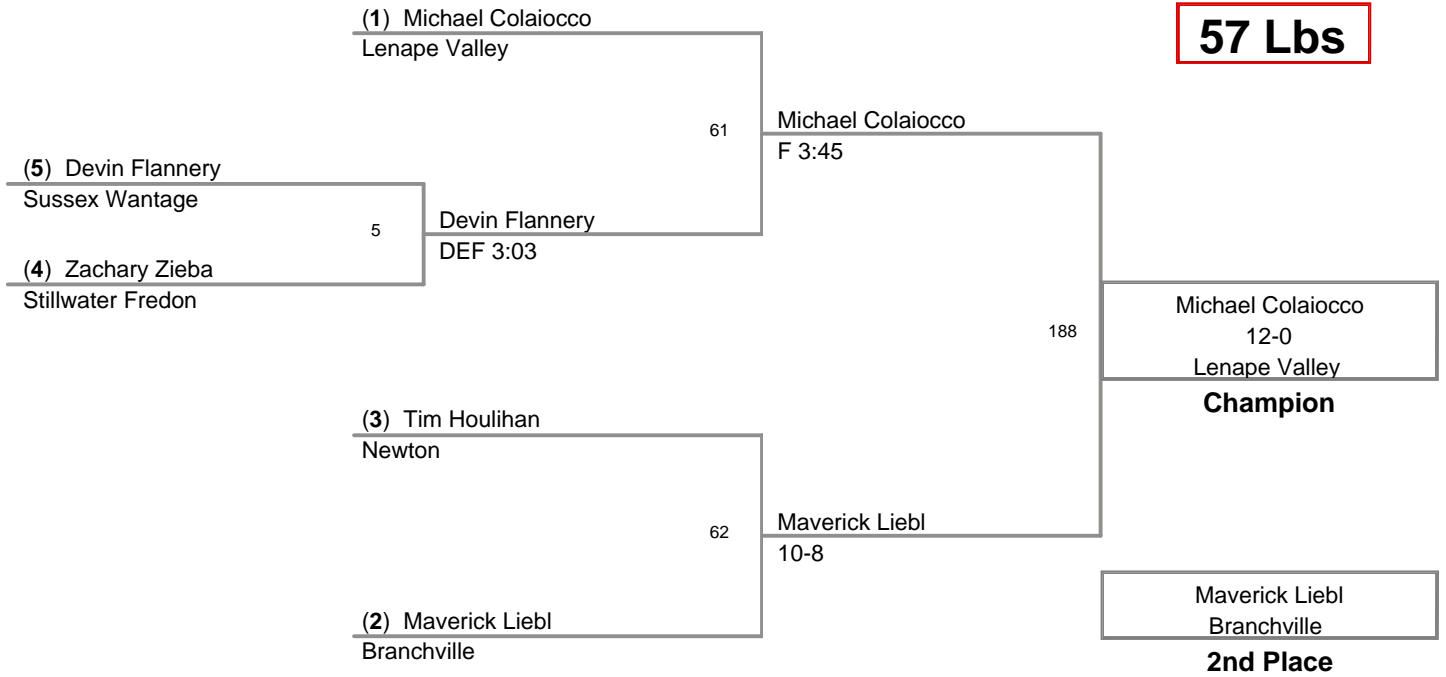

2010 Sussex County Mat
Club Championships

57 Lbs

2010 Sussex County Mat
Club Championships

62 Lbs

66 Lbs

70 Lbs

2010 Sussex County Mat
Club Championships

74 Lbs

78 Lbs

2010 Sussex County Mat
Club Championships

82 Lbs

2010 Sussex County Mat
Club Championships

86 Lbs

2010 Sussex County Mat
Club Championships

90 Lbs

94 Lbs

2010 Sussex County Mat
Club Championships

98 Lbs

2010 Sussex County Mat
Club Championships

102 Lbs

2010 Sussex County Mat Club Championships

109 Lbs

2010 Sussex County Mat
Club Championships

116 Lbs

2010 Sussex County Mat
Club Championships

SHWT Lbs

(1) Thomas Smith
Stillwater Fredon

207

Thomas Smith
F 0:41
Stillwater Fredon

Champion

(2) Matt Kuperus
Sussex Christian

Matt Kuperus
Sussex Christian