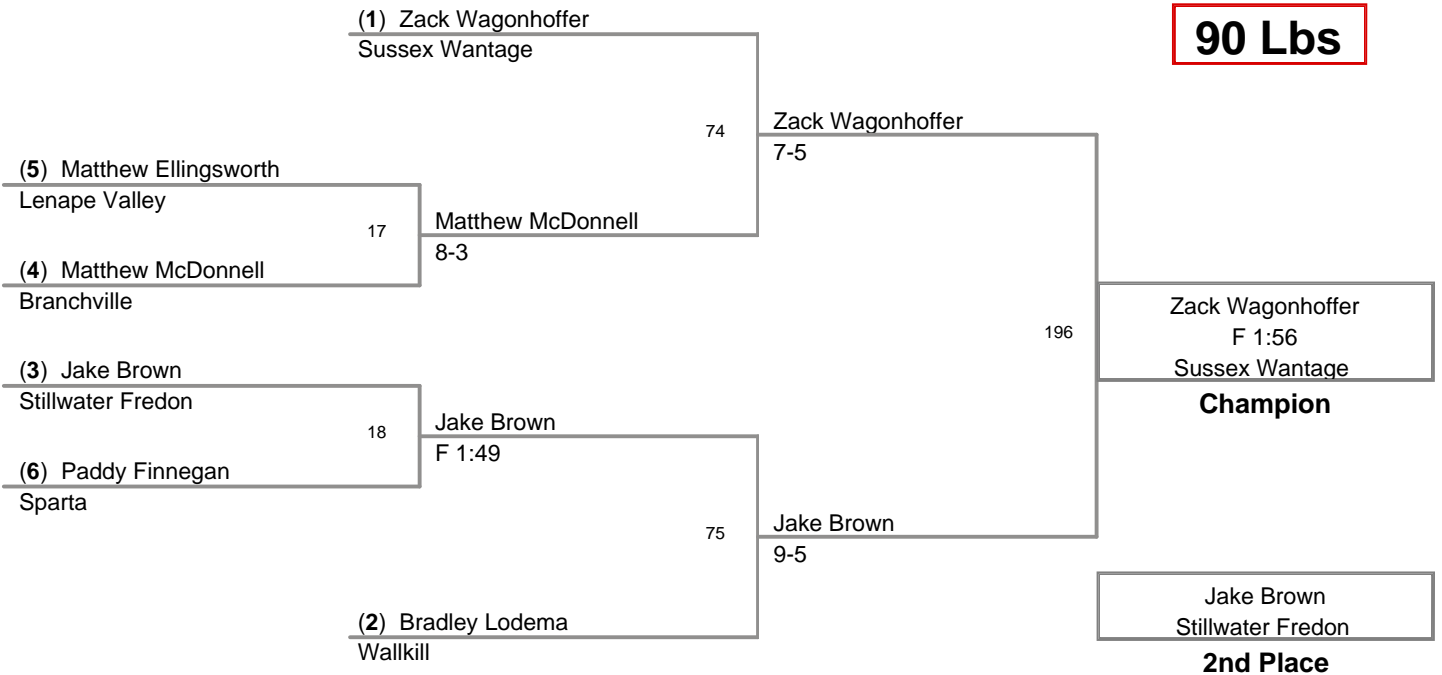

78 Lbs

2010 Sussex County Mat
Club Championships

82 Lbs

2010 Sussex County Mat
Club Championships

86 Lbs

2010 Sussex County Mat
Club Championships

90 Lbs

94 Lbs