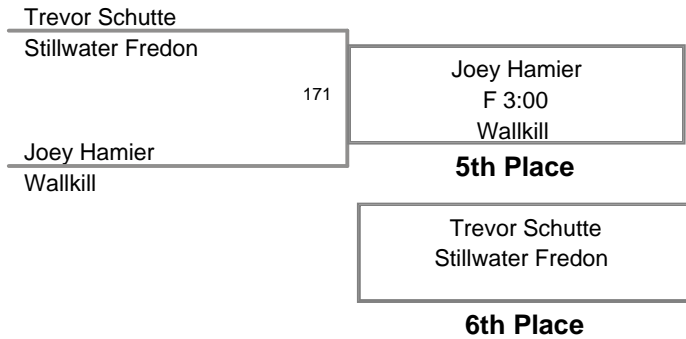

78 Lbs

2010 Sussex County Mat
Club Championships

82 Lbs

2010 Sussex County Mat
Club Championships

86 Lbs

2010 Sussex County Mat
Club Championships

90 Lbs

94 Lbs

2010 Sussex County Mat
Club Championships

98 Lbs

2010 Sussex County Mat
Club Championships

102 Lbs

2010 Sussex County Mat Club Championships

109 Lbs

2010 Sussex County Mat
Club Championships

116 Lbs