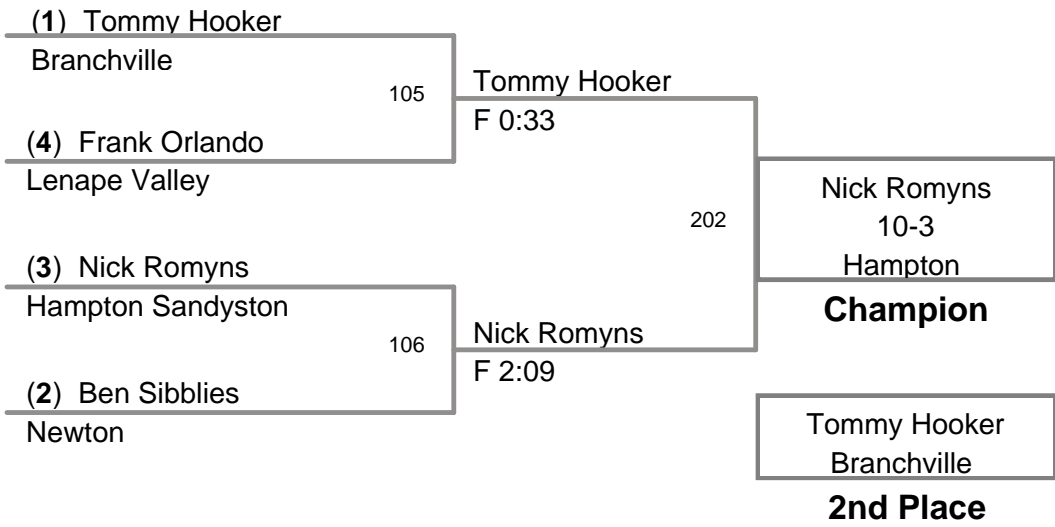

2010 Sussex County Mat
Club Championships

123 Lbs