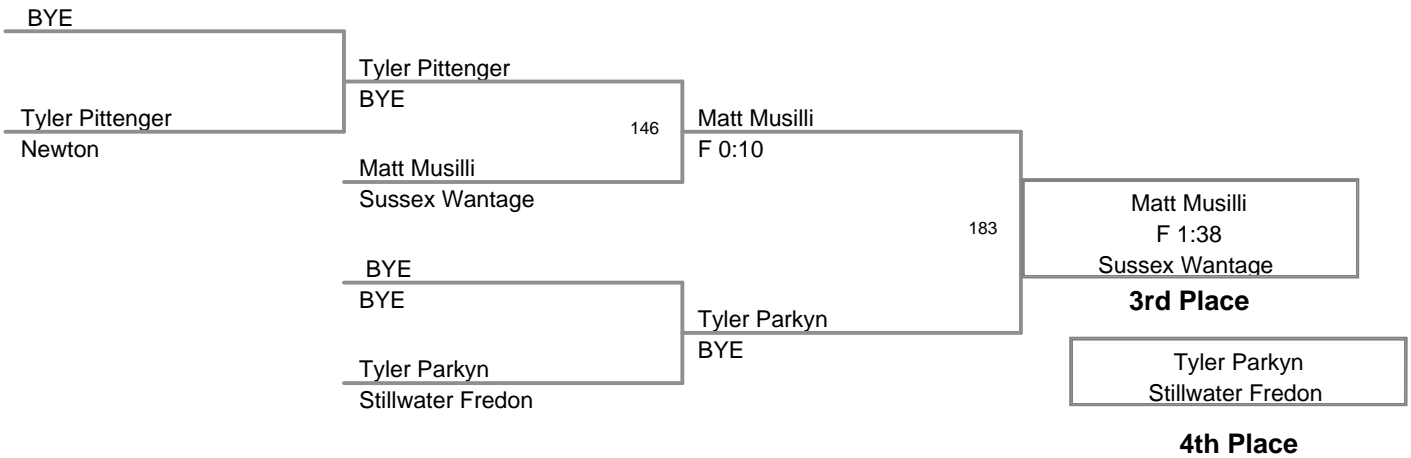

2010 Sussex County Mat
Club Championships

137 Lbs