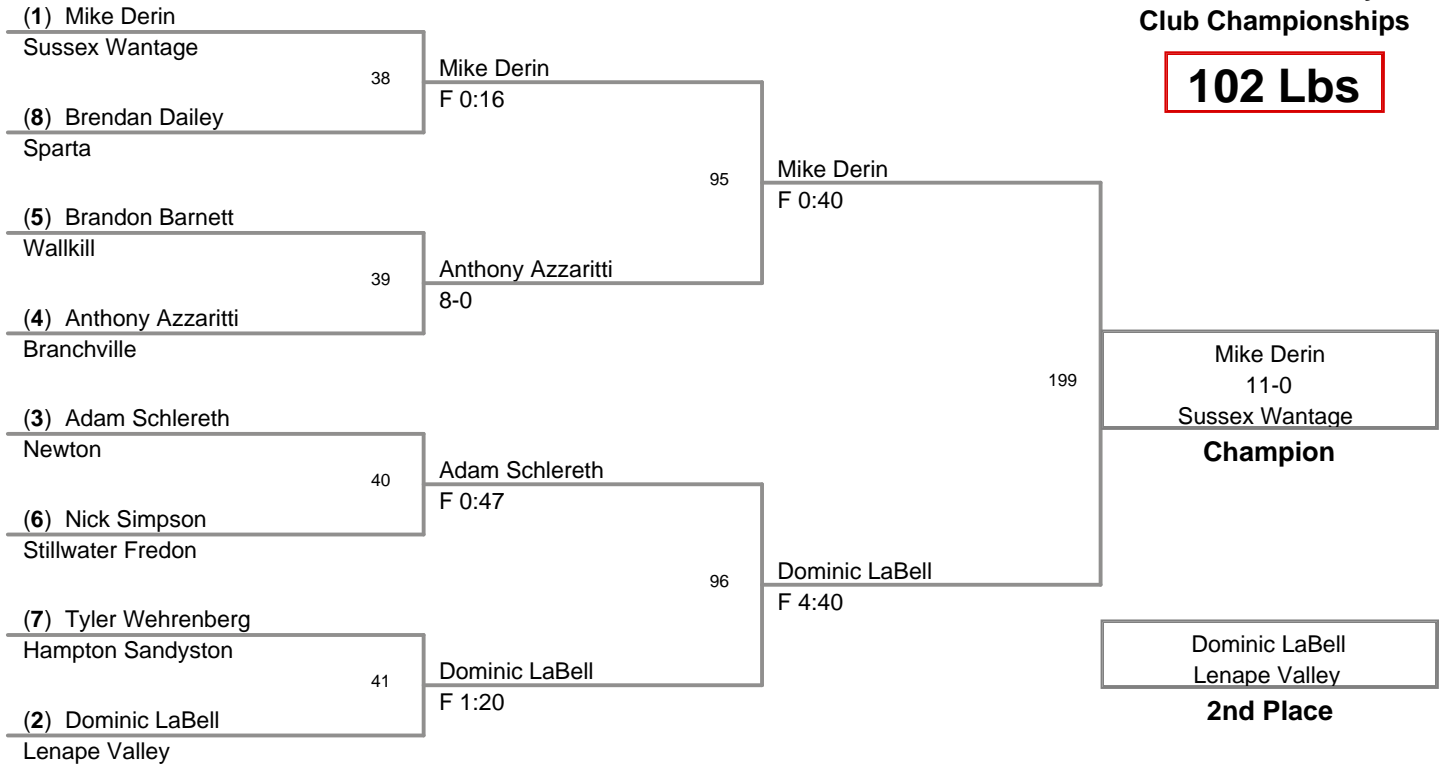

2010 Sussex County Mat
Club Championships

102 Lbs