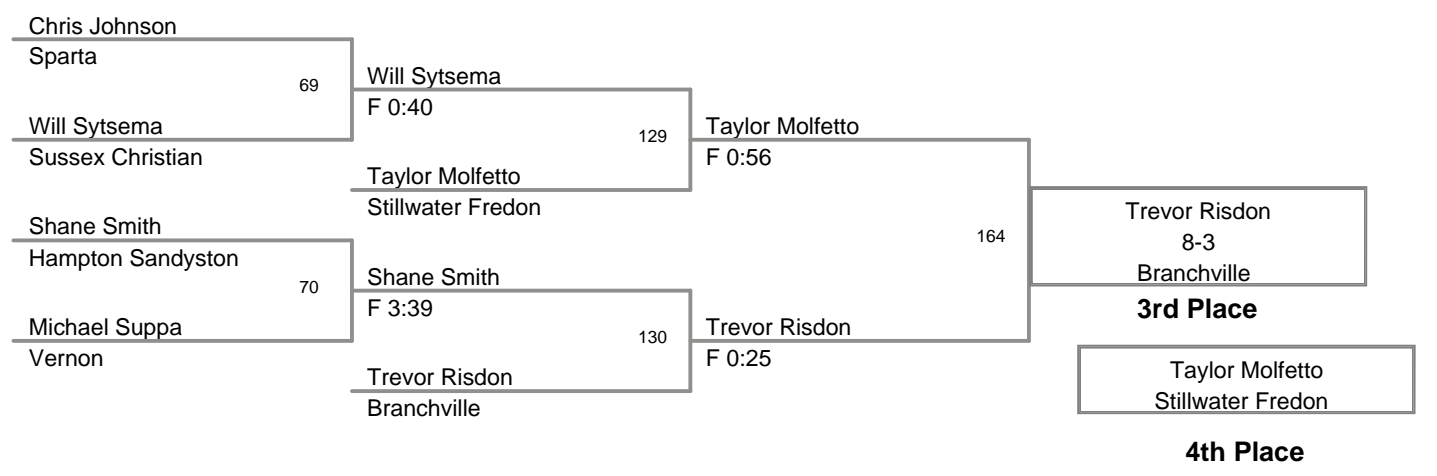

2010 Sussex County Mat
Club Championships

82 Lbs