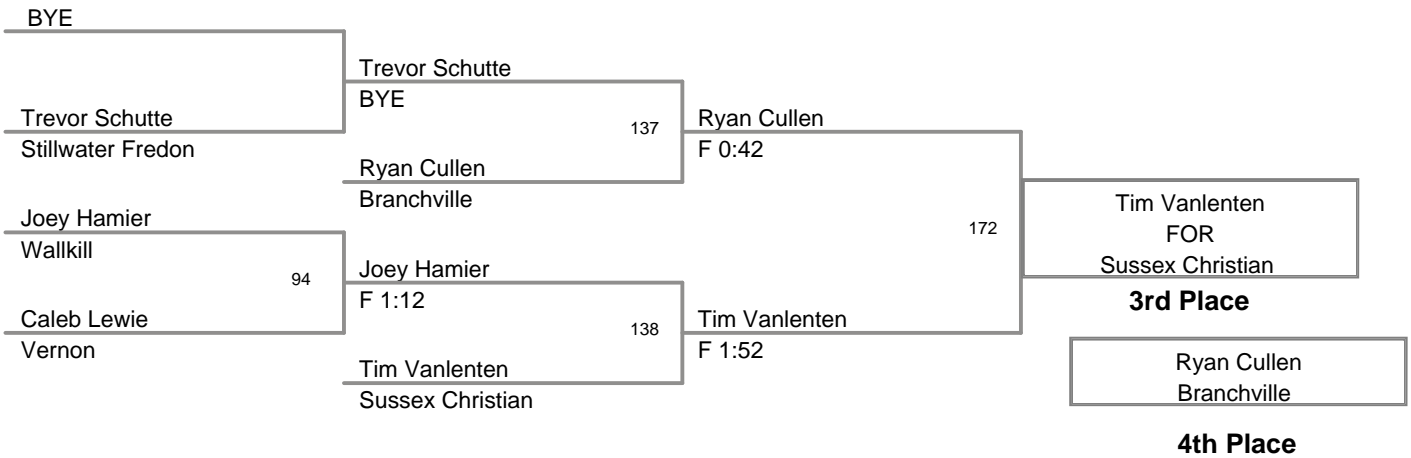

2010 Sussex County Mat
Club Championships

98 Lbs