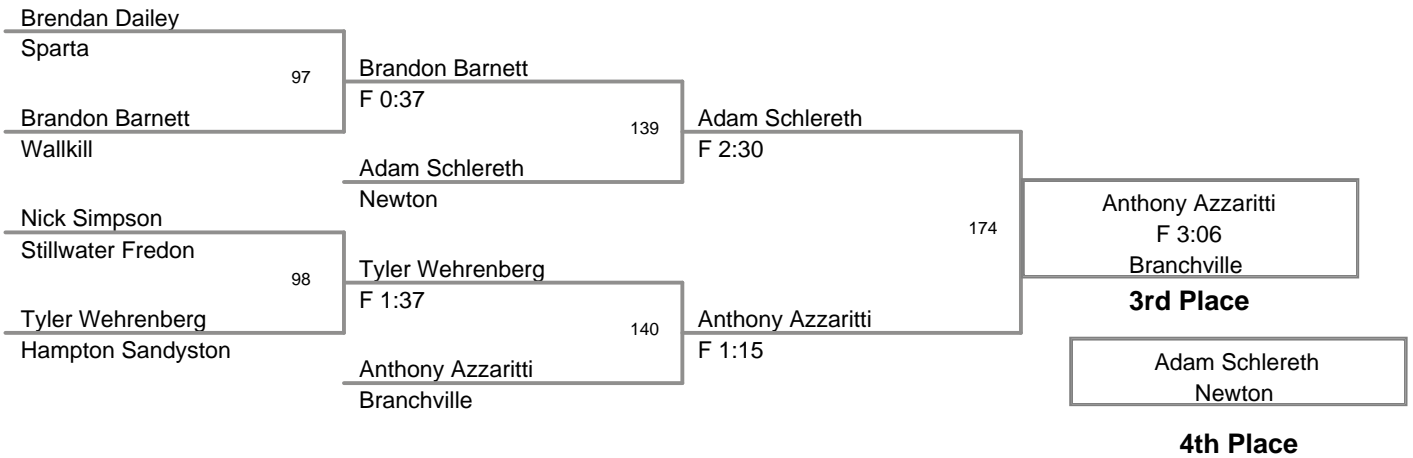

2010 Sussex County Mat
Club Championships

102 Lbs