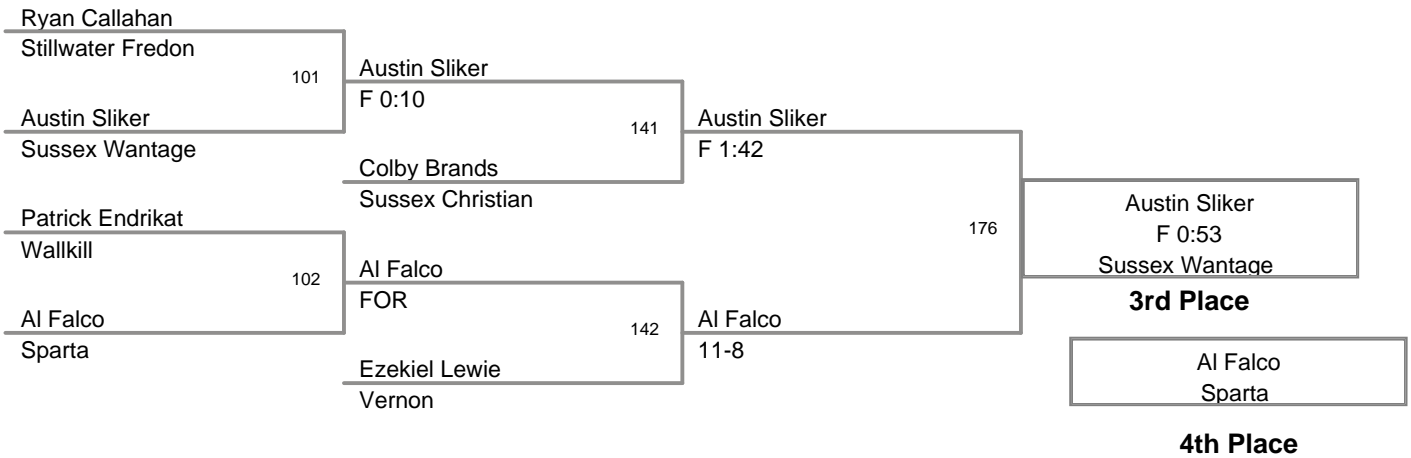

2010 Sussex County Mat
Club Championships

98 Lbs

2010 Sussex County Mat
Club Championships

102 Lbs

2010 Sussex County Mat Club Championships

109 Lbs

2010 Sussex County Mat
Club Championships

116 Lbs