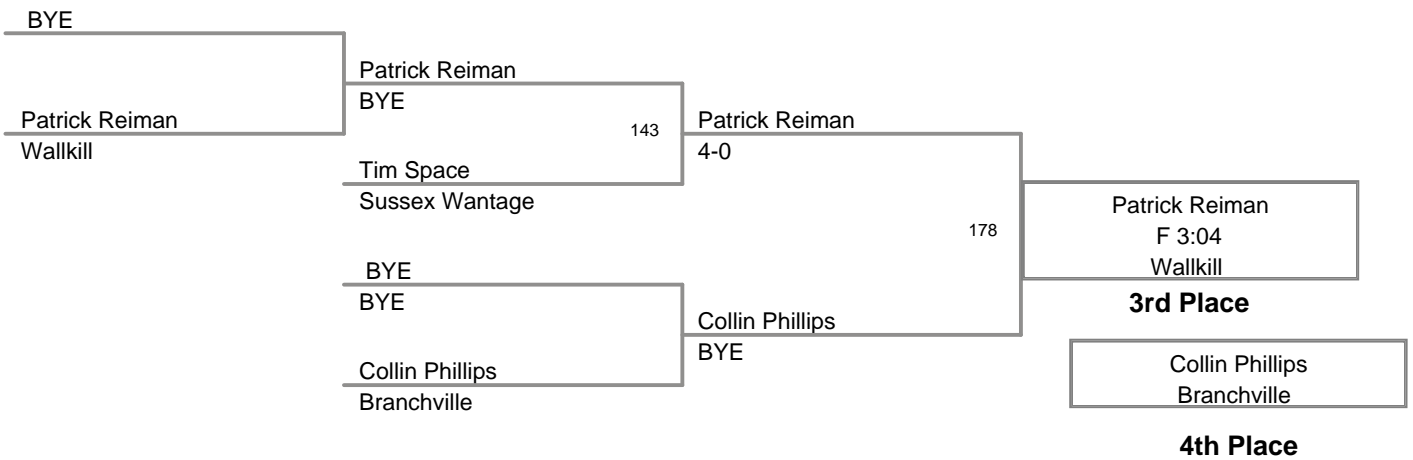

2010 Sussex County Mat
Club Championships

98 Lbs

2010 Sussex County Mat
Club Championships

102 Lbs

2010 Sussex County Mat Club Championships

109 Lbs

2010 Sussex County Mat
Club Championships

116 Lbs