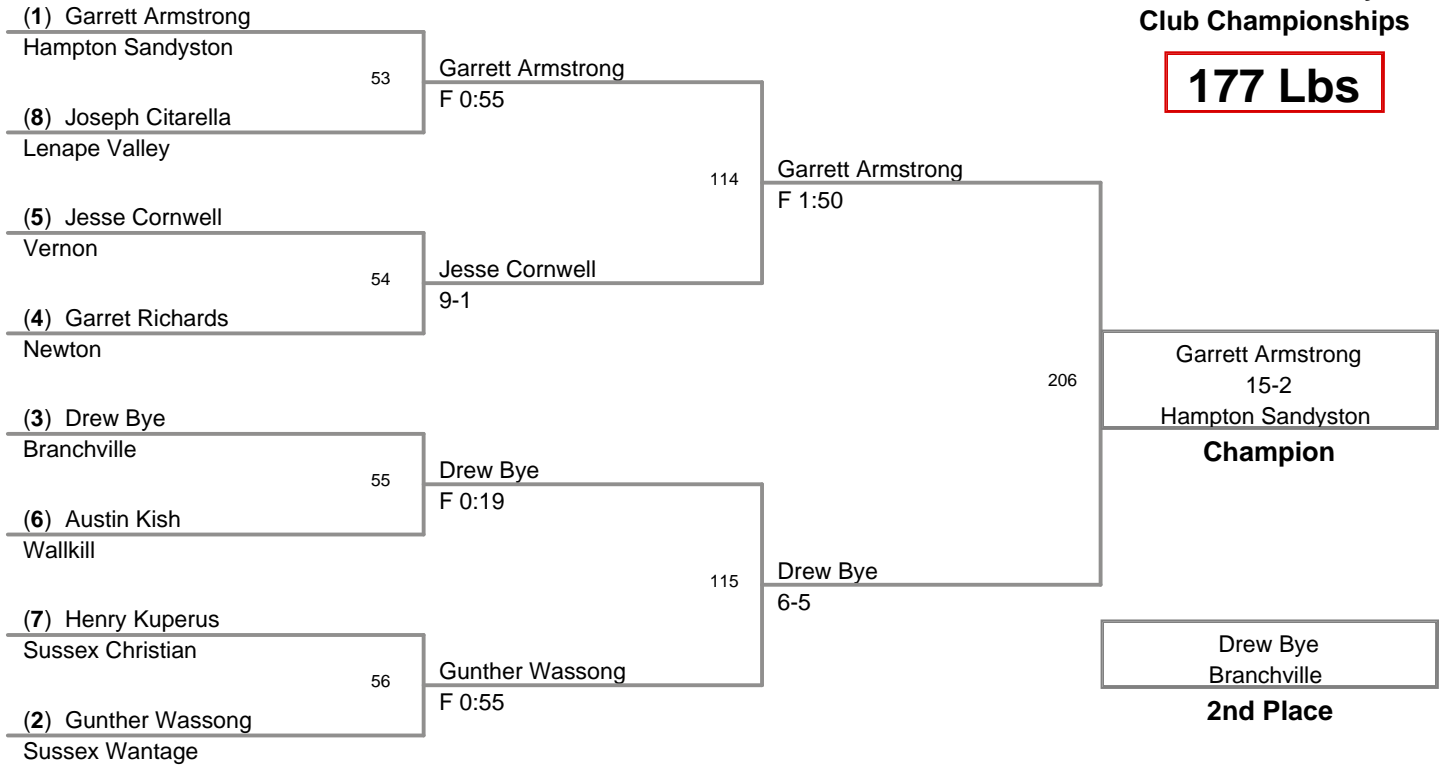

2010 Sussex County Mat
Club Championships

SHWT Lbs

(1) Thomas Smith
Stillwater Fredon

207

Thomas Smith
F 0:41
Stillwater Fredon

Champion

(2) Matt Kuperus
Sussex Christian

Matt Kuperus
Sussex Christian