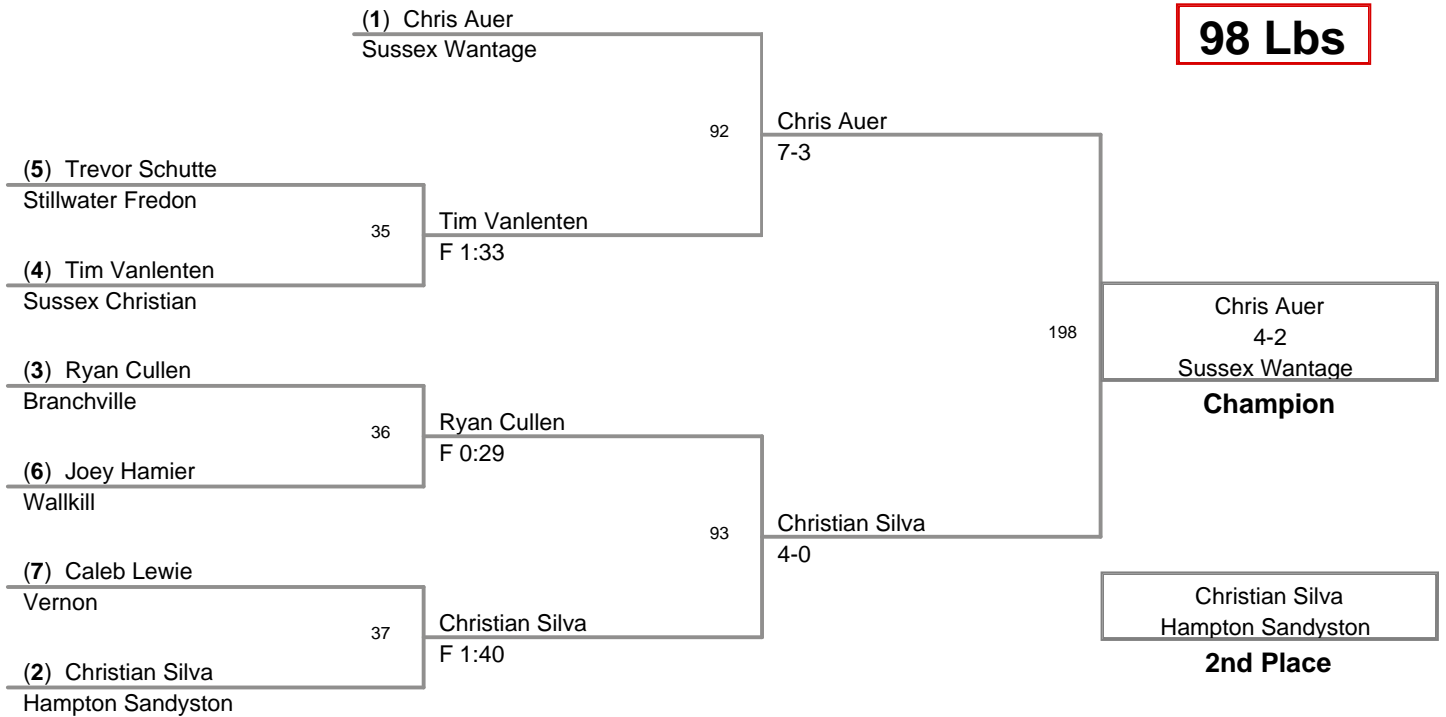

2010 Sussex County Mat
Club Championships

98 Lbs