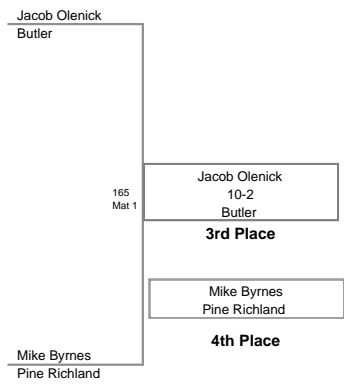

2010 Shaler Titans Jr High Invitational

<u>Plc</u>	<u>Points</u>	<u>Team</u>
1.	118.5	North Allegheny Gold
2.	115.5	Cannon McMillan Blue
3.	113	Butler
4.	103	North Allegheny Black
5.	83	Shaler Blue
6.	66	North Hills
7.	59.5	Butler A
8.	58	Pine Richland
9.	48.5	Chartiers Houston
10.	40	Mercer
11.	37	Montour
12.	35	Kittanning
13.	34	Plum
14.	26	Hampton
15.	21	Fort Cherry
15.	21	Fox Chapel
17.	13	North Hills A
18.	8	Hampton A
19.	6	Fox Chapel A
20.	4	Cannon McMillan Gold
20.	4	Kittanning A
20.	4	Pine Richland A
20.	4	Shaler White
24.	3	Plum A
25.	2	North Allegheny Red
26.	0	Chartiers Houston A
26.	0	Montour A

MOST OUTSTANDING WRESTLER

105 lbs. Malachi KrenzelaK – Cannon McMillan Blue

FASTEST FALL

155 lbs. Andy McRandal – Plum Fall Time of 0:06

2010 Shaler Area
High Invitational (on Mat 4)

75 Lbs

2010 Shaler Area
High Invitational (on Mat :

122 Lbs

2010 Shaler Area
High Invitational (on Mat

130 Lbs

2010 Shaler Area
High Invitational (on Mat :

138 Lbs

2010 Shaler Area
High Invitational (on Mat :

145 Lbs

2010 Shaler Area
High Invitational (on Mat

155 Lbs

2010 Shaler Area
High Invitational (on Mat :

165 Lbs

2010 Shaler Area
High Invitational (on Mat 1)

185 Lbs

2010 Shaler Area
High Invitational (on Mat 1)

210 Lbs

2010 Shaler Area
High Invitational (on Mat :