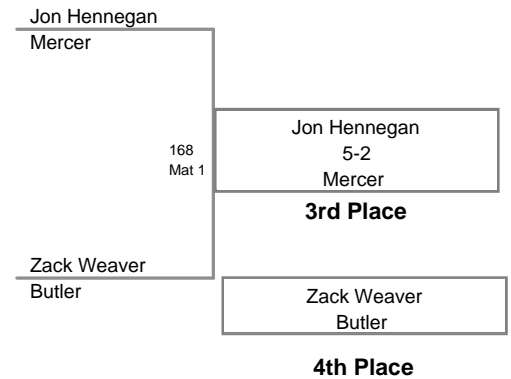

2010 Shaler Titans Jr High Invitational

<u>Plc</u>	<u>Points</u>	<u>Team</u>
1.	118.5	North Allegheny Gold
2.	115.5	Cannon McMillan Blue
3.	113	Butler
4.	103	North Allegheny Black
5.	83	Shaler Blue
6.	66	North Hills
7.	59.5	Butler A
8.	58	Pine Richland
9.	48.5	Chartiers Houston
10.	40	Mercer
11.	37	Montour
12.	35	Kittanning
13.	34	Plum
14.	26	Hampton
15.	21	Fort Cherry
15.	21	Fox Chapel
17.	13	North Hills A
18.	8	Hampton A
19.	6	Fox Chapel A
20.	4	Cannon McMillan Gold
20.	4	Kittanning A
20.	4	Pine Richland A
20.	4	Shaler White
24.	3	Plum A
25.	2	North Allegheny Red
26.	0	Chartiers Houston A
26.	0	Montour A

122 Lbs

2010 Shaler Area
High Invitational (on Mat

130 Lbs

2010 Shaler Area
High Invitational (on Mat :

138 Lbs

2010 Shaler Area
High Invitational (on Mat :

145 Lbs

2010 Shaler Area
High Invitational (on Mat

155 Lbs

2010 Shaler Area
High Invitational (on Mat :

165 Lbs

2010 Shaler Area
High Invitational (on Mat 1)

185 Lbs

2010 Shaler Area
High Invitational (on Mat 1)

210 Lbs

2010 Shaler Area
High Invitational (on Mat :