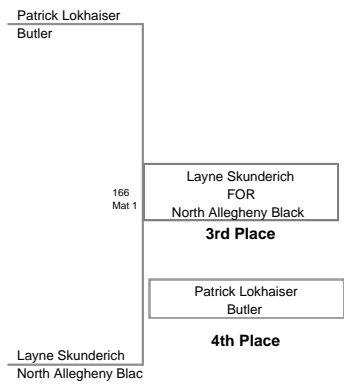

2010 Shaler Titans Jr High Invitational

<u>Plc</u>	<u>Points</u>	<u>Team</u>
1.	118.5	North Allegheny Gold
2.	115.5	Cannon McMillan Blue
3.	113	Butler
4.	103	North Allegheny Black
5.	83	Shaler Blue
6.	66	North Hills
7.	59.5	Butler A
8.	58	Pine Richland
9.	48.5	Chartiers Houston
10.	40	Mercer
11.	37	Montour
12.	35	Kittanning
13.	34	Plum
14.	26	Hampton
15.	21	Fort Cherry
15.	21	Fox Chapel
17.	13	North Hills A
18.	8	Hampton A
19.	6	Fox Chapel A
20.	4	Cannon McMillan Gold
20.	4	Kittanning A
20.	4	Pine Richland A
20.	4	Shaler White
24.	3	Plum A
25.	2	North Allegheny Red
26.	0	Chartiers Houston A
26.	0	Montour A

122 Lbs

2010 Shaler Area
High Invitational (on Mat

130 Lbs

2010 Shaler Area
High Invitational (on Mat :

138 Lbs

2010 Shaler Area
High Invitational (on Mat :

145 Lbs

2010 Shaler Area
High Invitational (on Mat