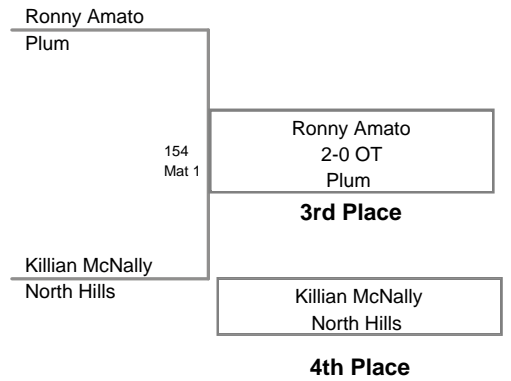

2010 Shaler Titans Jr High Invitational

<u>Plc</u>	<u>Points</u>	<u>Team</u>
1.	118.5	North Allegheny Gold
2.	115.5	Cannon McMillan Blue
3.	113	Butler
4.	103	North Allegheny Black
5.	83	Shaler Blue
6.	66	North Hills
7.	59.5	Butler A
8.	58	Pine Richland
9.	48.5	Chartiers Houston
10.	40	Mercer
11.	37	Montour
12.	35	Kittanning
13.	34	Plum
14.	26	Hampton
15.	21	Fort Cherry
15.	21	Fox Chapel
17.	13	North Hills A
18.	8	Hampton A
19.	6	Fox Chapel A
20.	4	Cannon McMillan Gold
20.	4	Kittanning A
20.	4	Pine Richland A
20.	4	Shaler White
24.	3	Plum A
25.	2	North Allegheny Red
26.	0	Chartiers Houston A
26.	0	Montour A

MOST OUTSTANDING WRESTLER

105 lbs. Malachi KrenzelaK – Cannon McMillan Blue

FASTEST FALL

155 lbs. Andy McRandal – Plum Fall Time of 0:06

2010 Shaler Area
High Invitational (on Mat 4)

75 Lbs

2010 Shaler Area
High Invitational (on Mat :

80 Lbs

2010 Shaler Area
High Invitational (on Mat :

85 Lbs

2010 Shaler Area
High Invitational (on Mat :

90 Lbs

2010 Shaler Area
High Invitational (on Mat)

95 Lbs

2010 Shaler Area
High Invitational (on Mat)