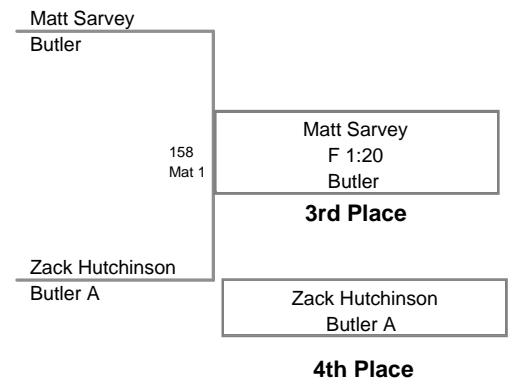

2010 Shaler Titans Jr High Invitational

<u>Plc</u>	<u>Points</u>	<u>Team</u>
1.	118.5	North Allegheny Gold
2.	115.5	Cannon McMillan Blue
3.	113	Butler
4.	103	North Allegheny Black
5.	83	Shaler Blue
6.	66	North Hills
7.	59.5	Butler A
8.	58	Pine Richland
9.	48.5	Chartiers Houston
10.	40	Mercer
11.	37	Montour
12.	35	Kittanning
13.	34	Plum
14.	26	Hampton
15.	21	Fort Cherry
15.	21	Fox Chapel
17.	13	North Hills A
18.	8	Hampton A
19.	6	Fox Chapel A
20.	4	Cannon McMillan Gold
20.	4	Kittanning A
20.	4	Pine Richland A
20.	4	Shaler White
24.	3	Plum A
25.	2	North Allegheny Red
26.	0	Chartiers Houston A
26.	0	Montour A

MOST OUTSTANDING WRESTLER

105 lbs. Malachi KrenzelaK – Cannon McMillan Blue

FASTEST FALL

155 lbs. Andy McRandal – Plum Fall Time of 0:06

2010 Shaler Area
High Invitational (on Mat 4)

75 Lbs

2010 Shaler Area
High Invitational (on Mat :

80 Lbs

2010 Shaler Area
High Invitational (on Mat :

85 Lbs

2010 Shaler Area
High Invitational (on Mat :

90 Lbs

2010 Shaler Area
High Invitational (on Mat)

95 Lbs

2010 Shaler Area
High Invitational (on Mat)

100 Lbs

2010 Shaler Area
High Invitational (on Mat 1)

105 Lbs

2010 Shaler Area
High Invitational (on Mat :

110 Lbs

2010 Shaler Area
High Invitational (on Mat 1)

115 Lbs

2010 Shaler Area
High Invitational (on Mat 4)