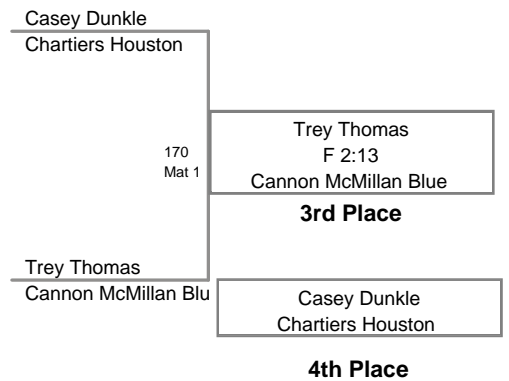

2010 Shaler Titans Jr High Invitational

<u>Plc</u>	<u>Points</u>	<u>Team</u>
1.	118.5	North Allegheny Gold
2.	115.5	Cannon McMillan Blue
3.	113	Butler
4.	103	North Allegheny Black
5.	83	Shaler Blue
6.	66	North Hills
7.	59.5	Butler A
8.	58	Pine Richland
9.	48.5	Chartiers Houston
10.	40	Mercer
11.	37	Montour
12.	35	Kittanning
13.	34	Plum
14.	26	Hampton
15.	21	Fort Cherry
15.	21	Fox Chapel
17.	13	North Hills A
18.	8	Hampton A
19.	6	Fox Chapel A
20.	4	Cannon McMillan Gold
20.	4	Kittanning A
20.	4	Pine Richland A
20.	4	Shaler White
24.	3	Plum A
25.	2	North Allegheny Red
26.	0	Chartiers Houston A
26.	0	Montour A

155 Lbs

2010 Shaler Area
High Invitational (on Mat :

165 Lbs

2010 Shaler Area
High Invitational (on Mat 1)

185 Lbs

2010 Shaler Area
High Invitational (on Mat 1)

210 Lbs

2010 Shaler Area
High Invitational (on Mat :