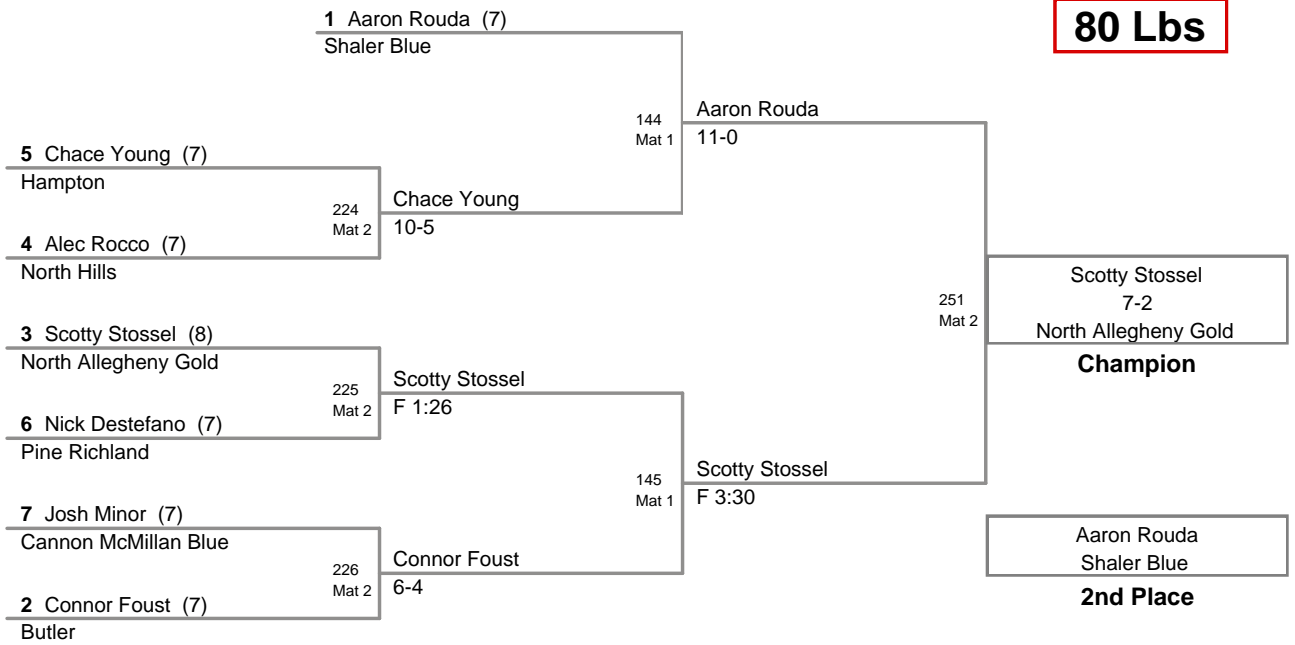

2010 Shaler Titans Jr High Invitational

<u>Plc</u>	<u>Points</u>	<u>Team</u>
1.	118.5	North Allegheny Gold
2.	115.5	Cannon McMillan Blue
3.	113	Butler
4.	103	North Allegheny Black
5.	83	Shaler Blue
6.	66	North Hills
7.	59.5	Butler A
8.	58	Pine Richland
9.	48.5	Chartiers Houston
10.	40	Mercer
11.	37	Montour
12.	35	Kittanning
13.	34	Plum
14.	26	Hampton
15.	21	Fort Cherry
15.	21	Fox Chapel
17.	13	North Hills A
18.	8	Hampton A
19.	6	Fox Chapel A
20.	4	Cannon McMillan Gold
20.	4	Kittanning A
20.	4	Pine Richland A
20.	4	Shaler White
24.	3	Plum A
25.	2	North Allegheny Red
26.	0	Chartiers Houston A
26.	0	Montour A

MOST OUTSTANDING WRESTLER

105 lbs. Malachi KrenzelaK – Cannon McMillan Blue

FASTEST FALL

155 lbs. Andy McRandal – Plum Fall Time of 0:06

2010 Shaler Area
High Invitational (on Mat 4)

75 Lbs

2010 Shaler Area
High Invitational (on Mat :

80 Lbs

2010 Shaler Area
High Invitational (on Mat :

85 Lbs

2010 Shaler Area
High Invitational (on Mat :

90 Lbs

2010 Shaler Area
High Invitational (on Mat)

95 Lbs

2010 Shaler Area
High Invitational (on Mat)