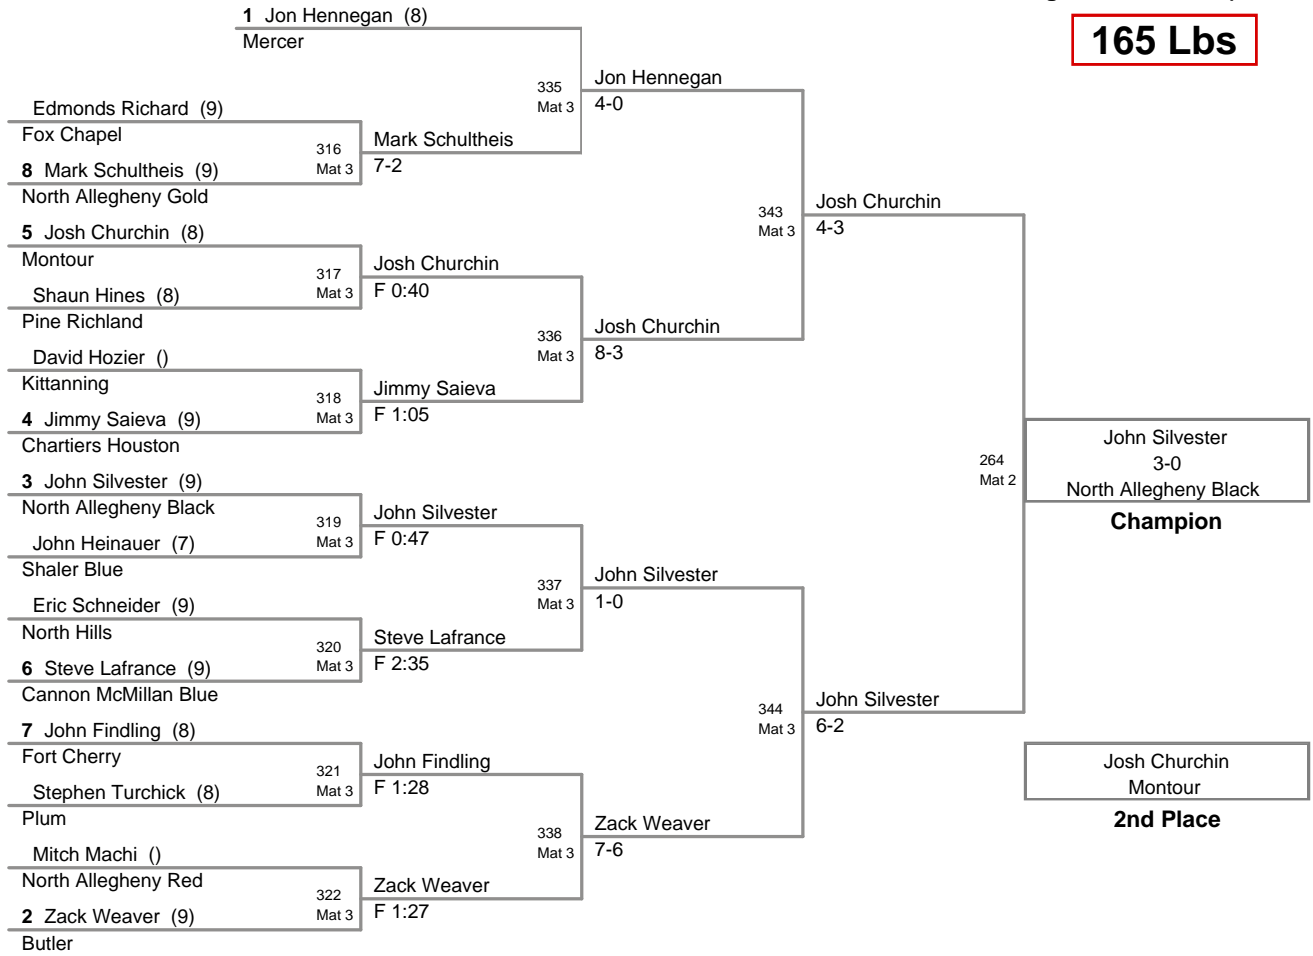

2010 Shaler Area
High Invitational (on Mat :

165 Lbs