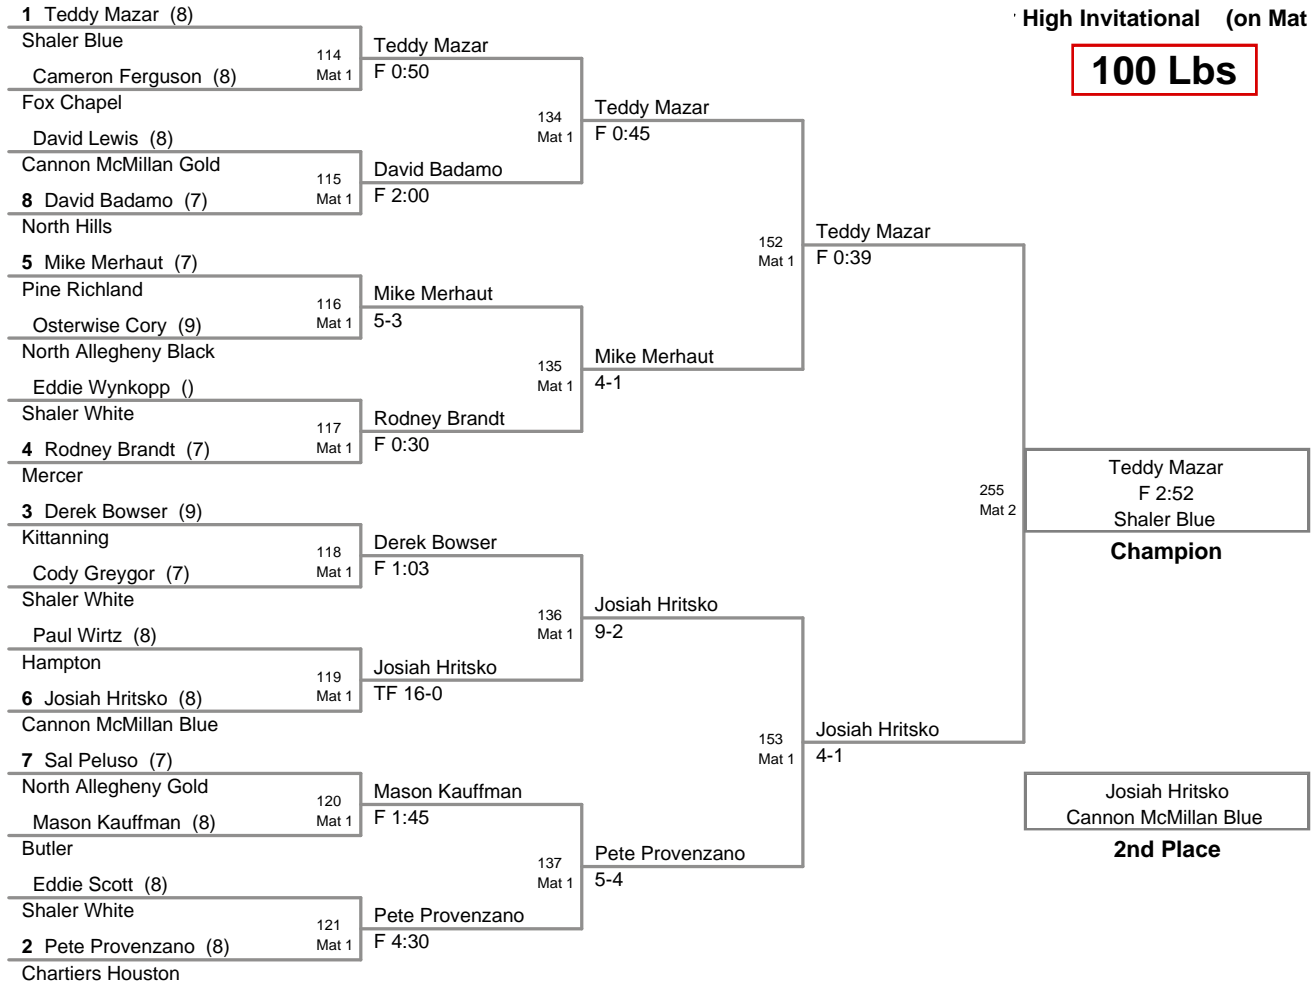

2010 Shaler Area
High Invitational (on Mat)

100 Lbs