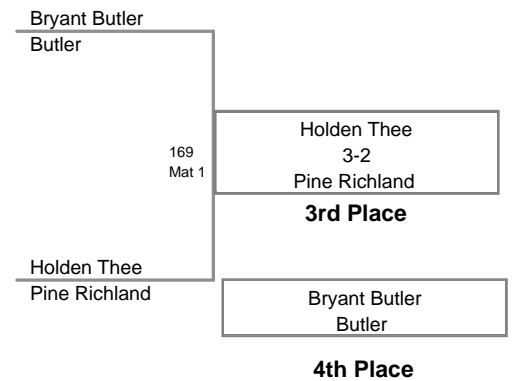

2010 Shaler Titans Jr High Invitational

<u>Plc</u>	<u>Points</u>	<u>Team</u>
1.	118.5	North Allegheny Gold
2.	115.5	Cannon McMillan Blue
3.	113	Butler
4.	103	North Allegheny Black
5.	83	Shaler Blue
6.	66	North Hills
7.	59.5	Butler A
8.	58	Pine Richland
9.	48.5	Chartiers Houston
10.	40	Mercer
11.	37	Montour
12.	35	Kittanning
13.	34	Plum
14.	26	Hampton
15.	21	Fort Cherry
15.	21	Fox Chapel
17.	13	North Hills A
18.	8	Hampton A
19.	6	Fox Chapel A
20.	4	Cannon McMillan Gold
20.	4	Kittanning A
20.	4	Pine Richland A
20.	4	Shaler White
24.	3	Plum A
25.	2	North Allegheny Red
26.	0	Chartiers Houston A
26.	0	Montour A

155 Lbs

2010 Shaler Area
High Invitational (on Mat :

165 Lbs

2010 Shaler Area
High Invitational (on Mat 1)

185 Lbs

2010 Shaler Area
High Invitational (on Mat 1)

210 Lbs

2010 Shaler Area
High Invitational (on Mat :