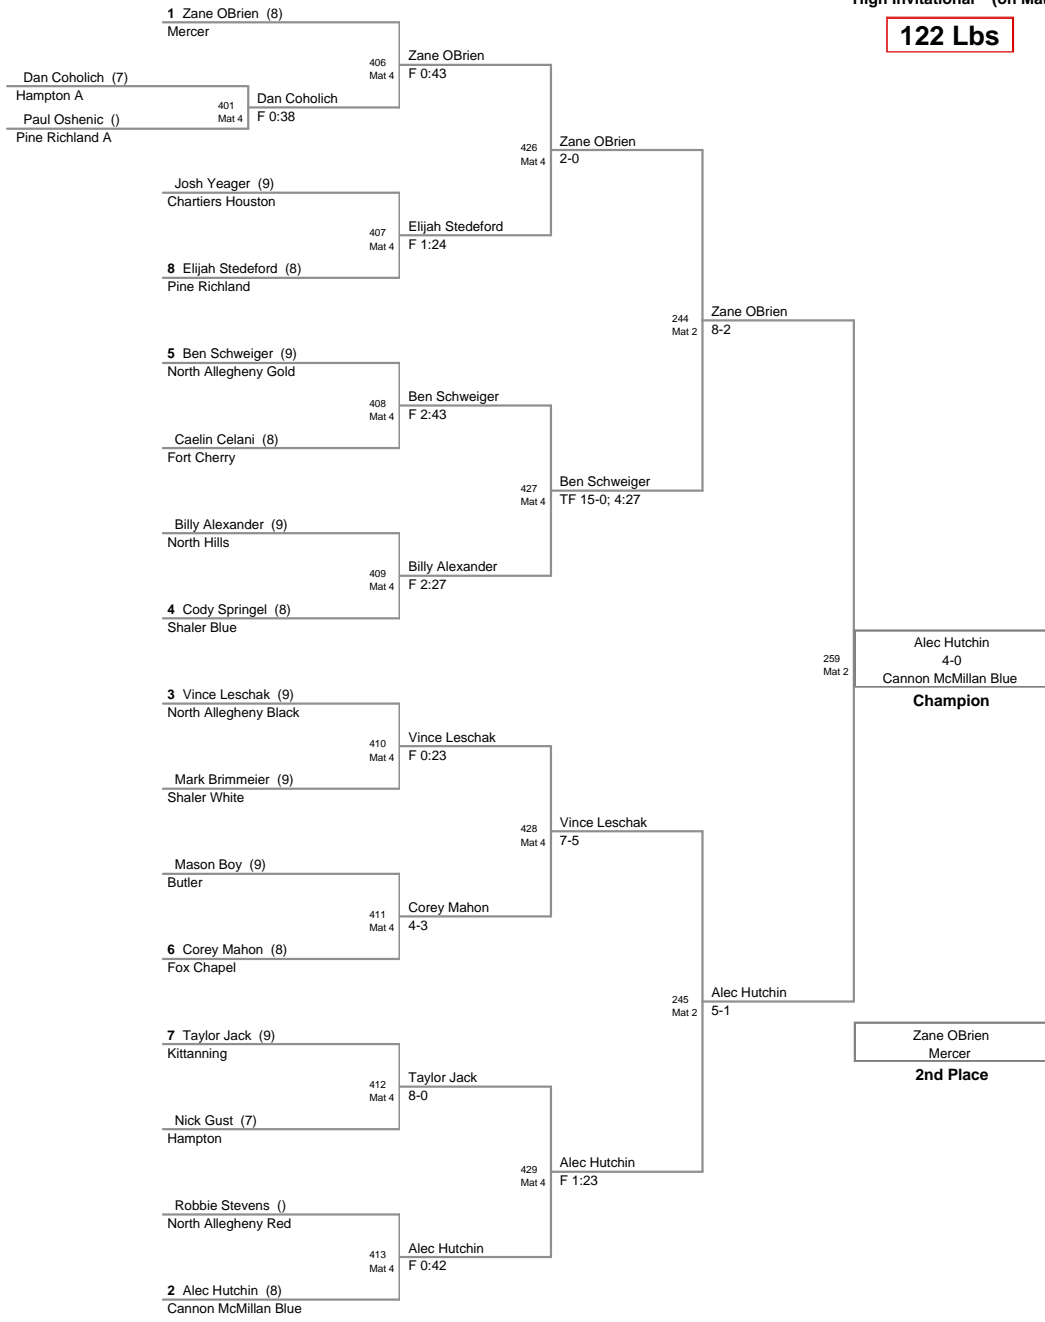

2010 Shaler Area
High Invitational (on Mat 4)

122 Lbs