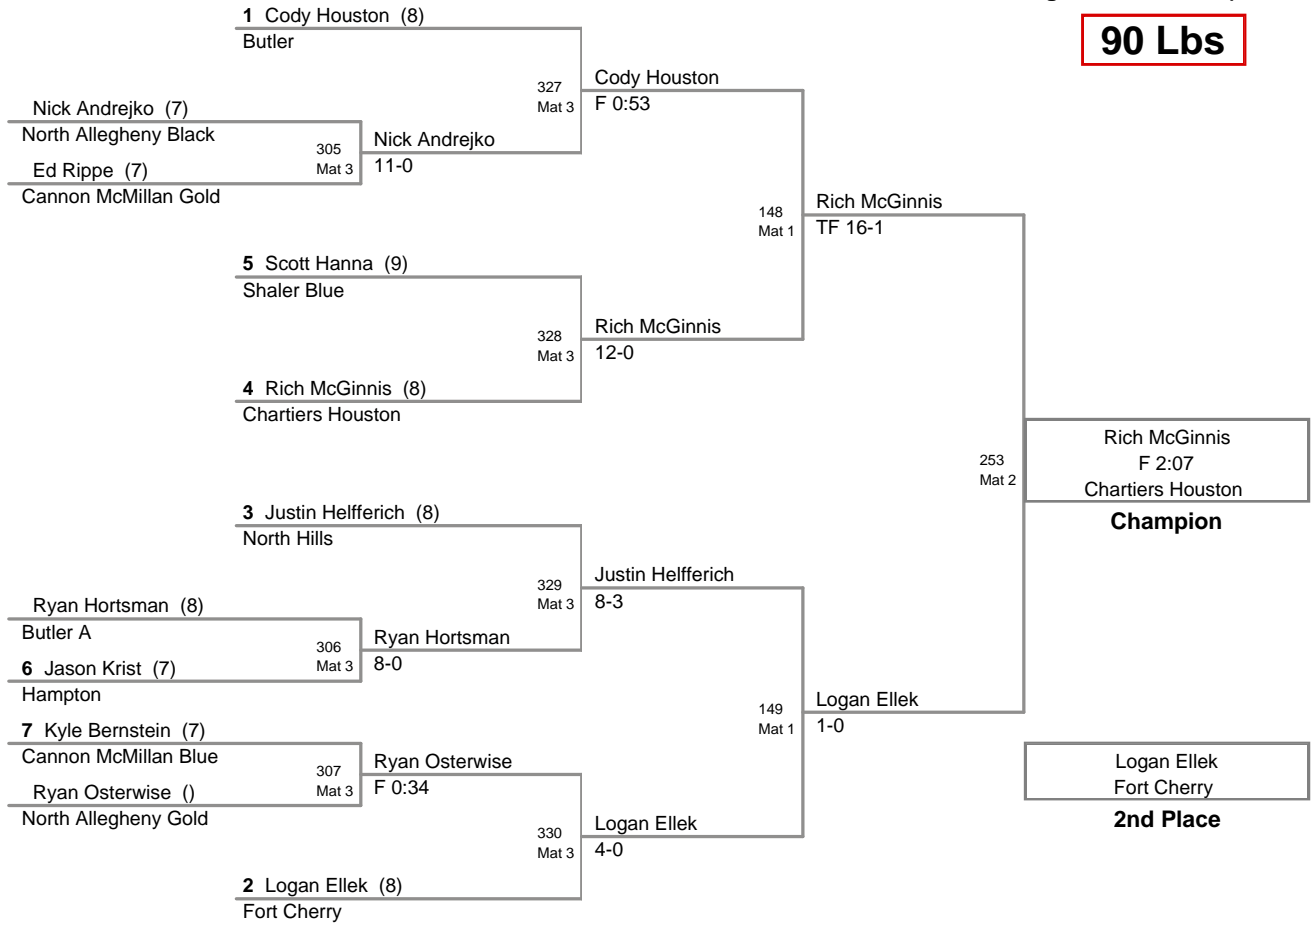

2010 Shaler Area
High Invitational (on Mat :

90 Lbs