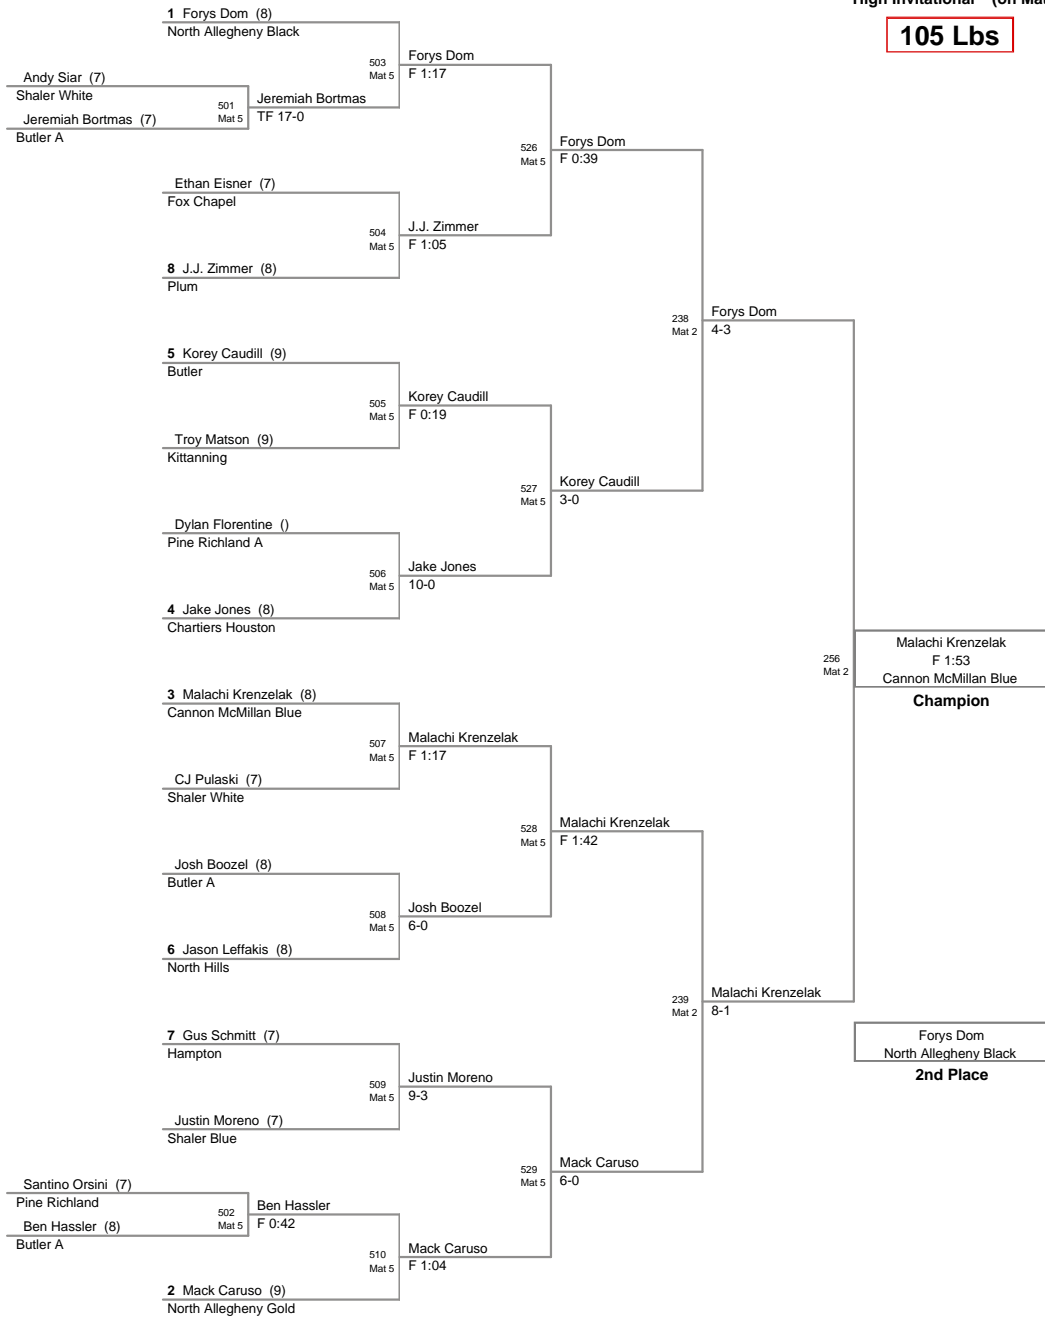

2010 Shaler Area
High Invitational (on Mat 1)

105 Lbs