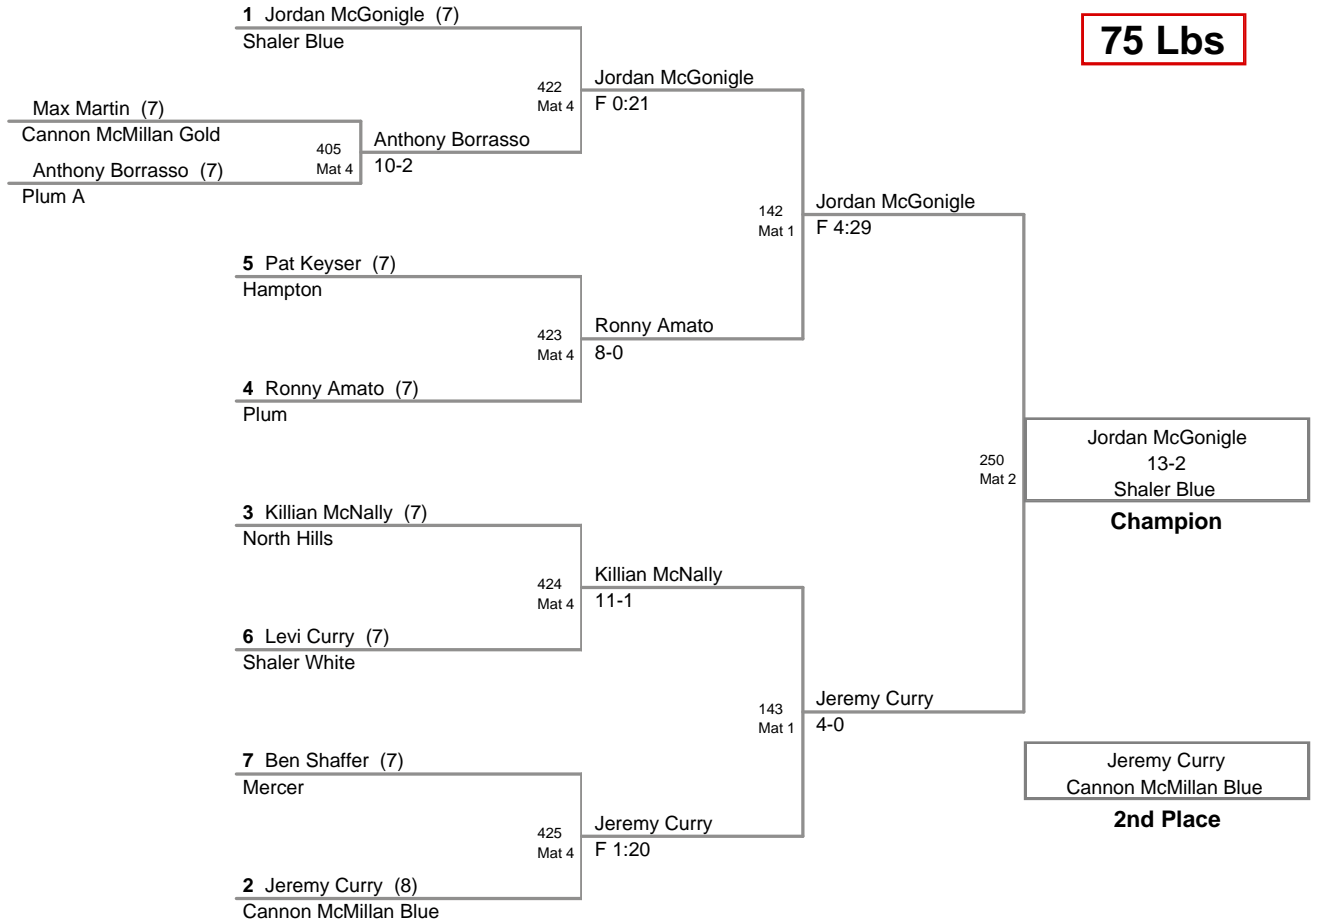

2010 Shaler Titans Jr High Invitational

<u>Plc</u>	<u>Points</u>	<u>Team</u>
1.	118.5	North Allegheny Gold
2.	115.5	Cannon McMillan Blue
3.	113	Butler
4.	103	North Allegheny Black
5.	83	Shaler Blue
6.	66	North Hills
7.	59.5	Butler A
8.	58	Pine Richland
9.	48.5	Chartiers Houston
10.	40	Mercer
11.	37	Montour
12.	35	Kittanning
13.	34	Plum
14.	26	Hampton
15.	21	Fort Cherry
15.	21	Fox Chapel
17.	13	North Hills A
18.	8	Hampton A
19.	6	Fox Chapel A
20.	4	Cannon McMillan Gold
20.	4	Kittanning A
20.	4	Pine Richland A
20.	4	Shaler White
24.	3	Plum A
25.	2	North Allegheny Red
26.	0	Chartiers Houston A
26.	0	Montour A

MOST OUTSTANDING WRESTLER

105 lbs. Malachi KrenzelaK – Cannon McMillan Blue

FASTEST FALL

155 lbs. Andy McRandal – Plum Fall Time of 0:06

2010 Shaler Area
High Invitational (on Mat 4)

75 Lbs

2010 Shaler Area
High Invitational (on Mat :