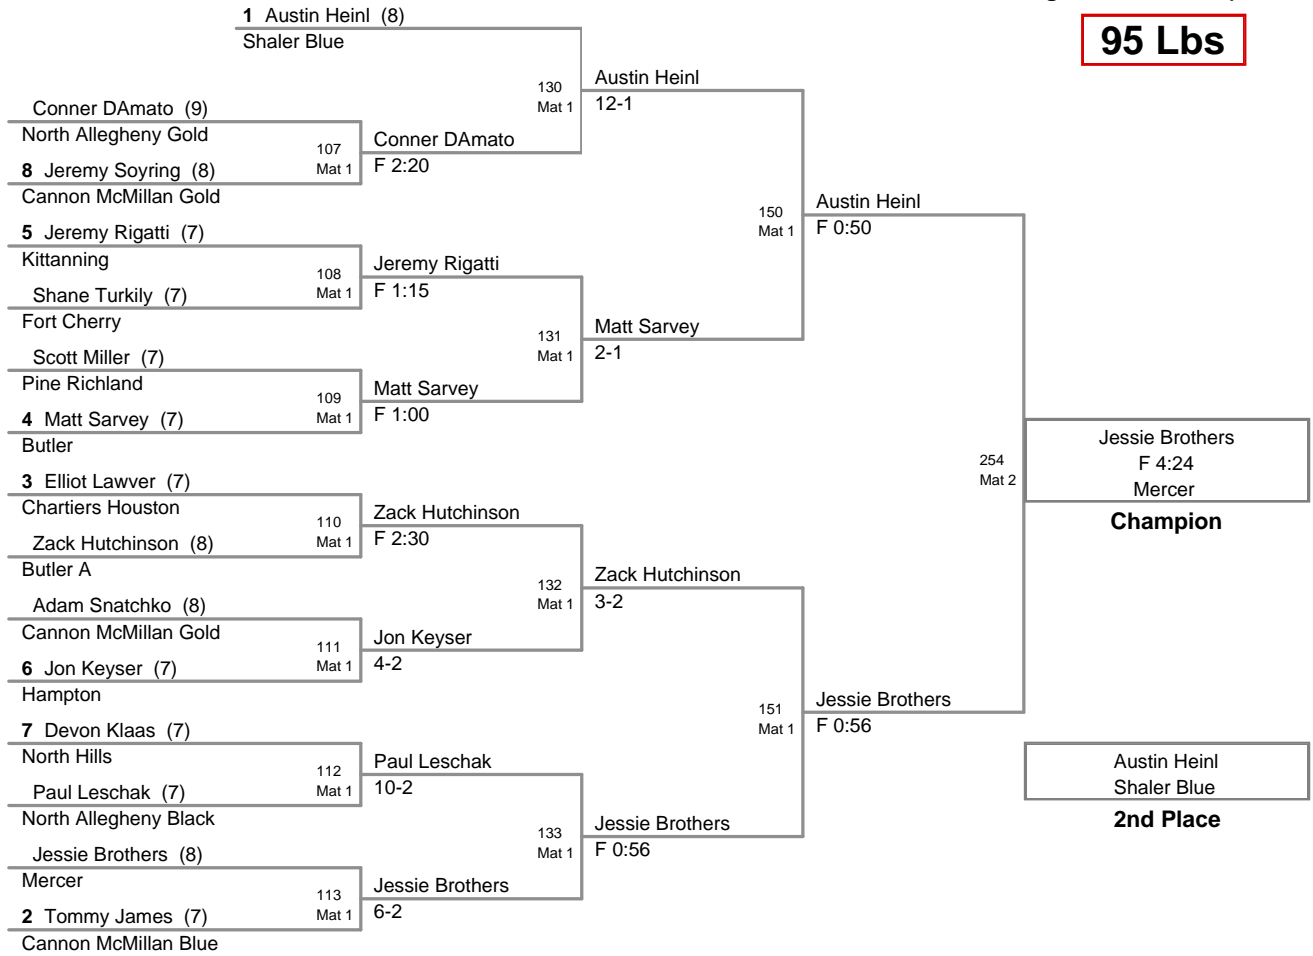

MOST OUTSTANDING WRESTLER

105 lbs. Malachi KrenzelaK – Cannon McMillan Blue

FASTEST FALL

155 lbs. Andy McRandal – Plum Fall Time of 0:06

2010 Shaler Area
High Invitational (on Mat 4)

75 Lbs

2010 Shaler Area
High Invitational (on Mat :

80 Lbs

2010 Shaler Area
High Invitational (on Mat :

85 Lbs

2010 Shaler Area
High Invitational (on Mat :

90 Lbs

2010 Shaler Area
High Invitational (on Mat)

95 Lbs

2010 Shaler Area
High Invitational (on Mat)