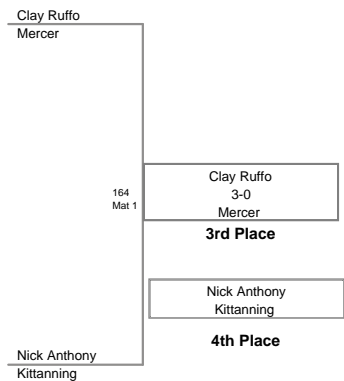

2010 Shaler Titans Jr High Invitational

<u>Plc</u>	<u>Points</u>	<u>Team</u>
1.	118.5	North Allegheny Gold
2.	115.5	Cannon McMillan Blue
3.	113	Butler
4.	103	North Allegheny Black
5.	83	Shaler Blue
6.	66	North Hills
7.	59.5	Butler A
8.	58	Pine Richland
9.	48.5	Chartiers Houston
10.	40	Mercer
11.	37	Montour
12.	35	Kittanning
13.	34	Plum
14.	26	Hampton
15.	21	Fort Cherry
15.	21	Fox Chapel
17.	13	North Hills A
18.	8	Hampton A
19.	6	Fox Chapel A
20.	4	Cannon McMillan Gold
20.	4	Kittanning A
20.	4	Pine Richland A
20.	4	Shaler White
24.	3	Plum A
25.	2	North Allegheny Red
26.	0	Chartiers Houston A
26.	0	Montour A

MOST OUTSTANDING WRESTLER

105 lbs. Malachi KrenzelaK – Cannon McMillan Blue

FASTEST FALL

155 lbs. Andy McRandal – Plum Fall Time of 0:06

2010 Shaler Area
High Invitational (on Mat 4)

75 Lbs

2010 Shaler Area
High Invitational (on Mat :

100 Lbs

2010 Shaler Area
High Invitational (on Mat 1)

105 Lbs

2010 Shaler Area
High Invitational (on Mat :

110 Lbs

2010 Shaler Area
High Invitational (on Mat 1)

115 Lbs

2010 Shaler Area
High Invitational (on Mat 4)

122 Lbs

2010 Shaler Area
High Invitational (on Mat

130 Lbs

2010 Shaler Area
High Invitational (on Mat :

138 Lbs

2010 Shaler Area
High Invitational (on Mat :

145 Lbs

2010 Shaler Area
High Invitational (on Mat