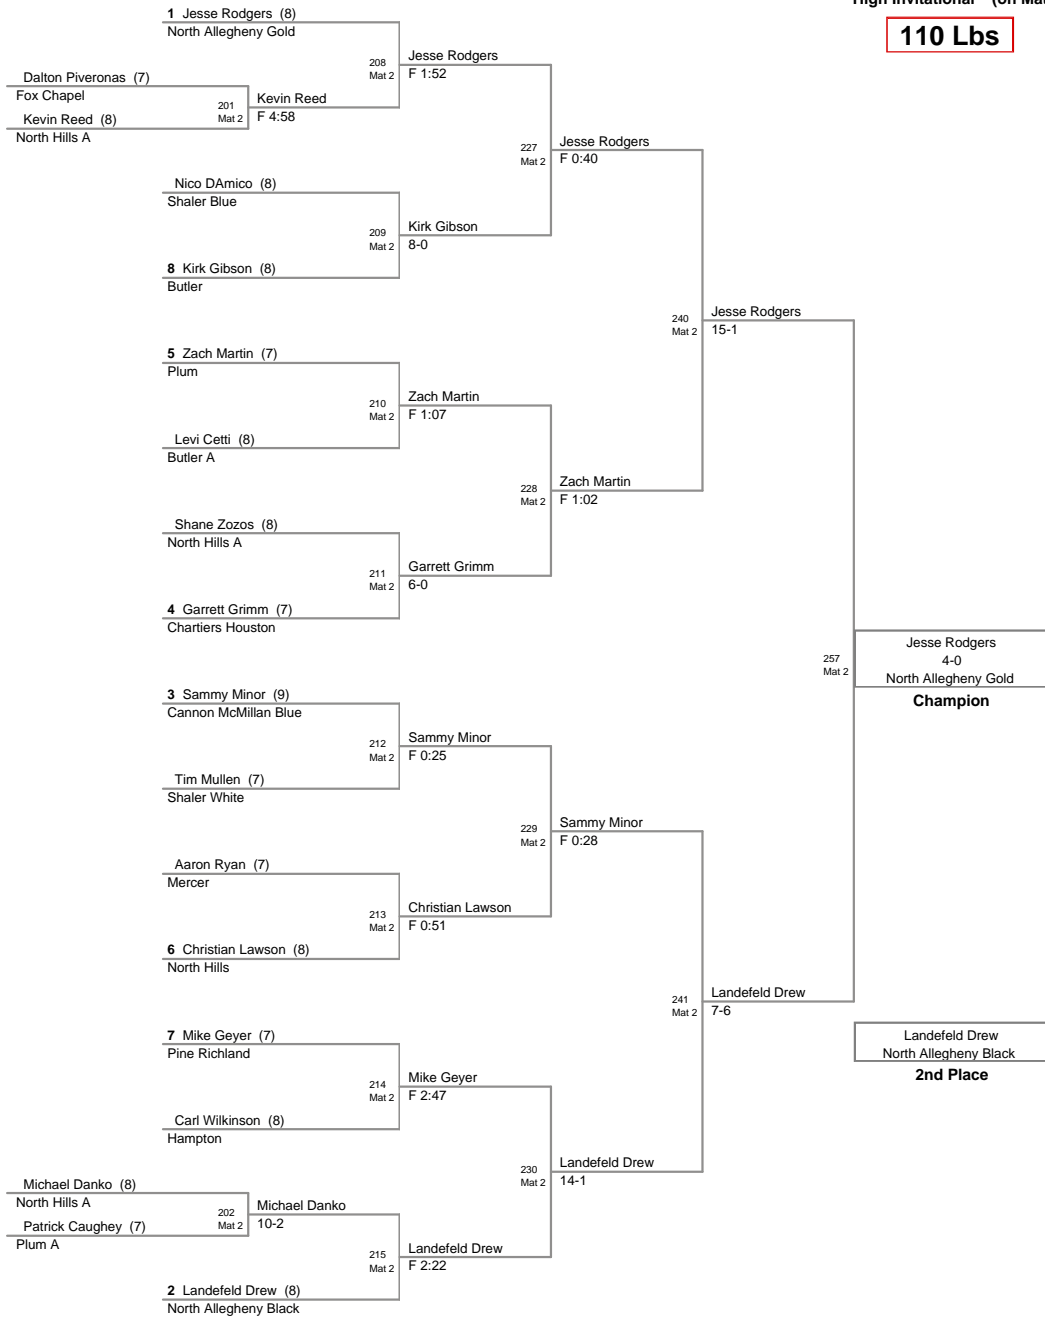

2010 Shaler Titans Jr High Invitational

<u>Plc</u>	<u>Points</u>	<u>Team</u>
1.	118.5	North Allegheny Gold
2.	115.5	Cannon McMillan Blue
3.	113	Butler
4.	103	North Allegheny Black
5.	83	Shaler Blue
6.	66	North Hills
7.	59.5	Butler A
8.	58	Pine Richland
9.	48.5	Chartiers Houston
10.	40	Mercer
11.	37	Montour
12.	35	Kittanning
13.	34	Plum
14.	26	Hampton
15.	21	Fort Cherry
15.	21	Fox Chapel
17.	13	North Hills A
18.	8	Hampton A
19.	6	Fox Chapel A
20.	4	Cannon McMillan Gold
20.	4	Kittanning A
20.	4	Pine Richland A
20.	4	Shaler White
24.	3	Plum A
25.	2	North Allegheny Red
26.	0	Chartiers Houston A
26.	0	Montour A

100 Lbs

2010 Shaler Area
High Invitational (on Mat 1)

105 Lbs

2010 Shaler Area
High Invitational (on Mat :

110 Lbs

2010 Shaler Area
High Invitational (on Mat 1)

115 Lbs

2010 Shaler Area
High Invitational (on Mat 4)