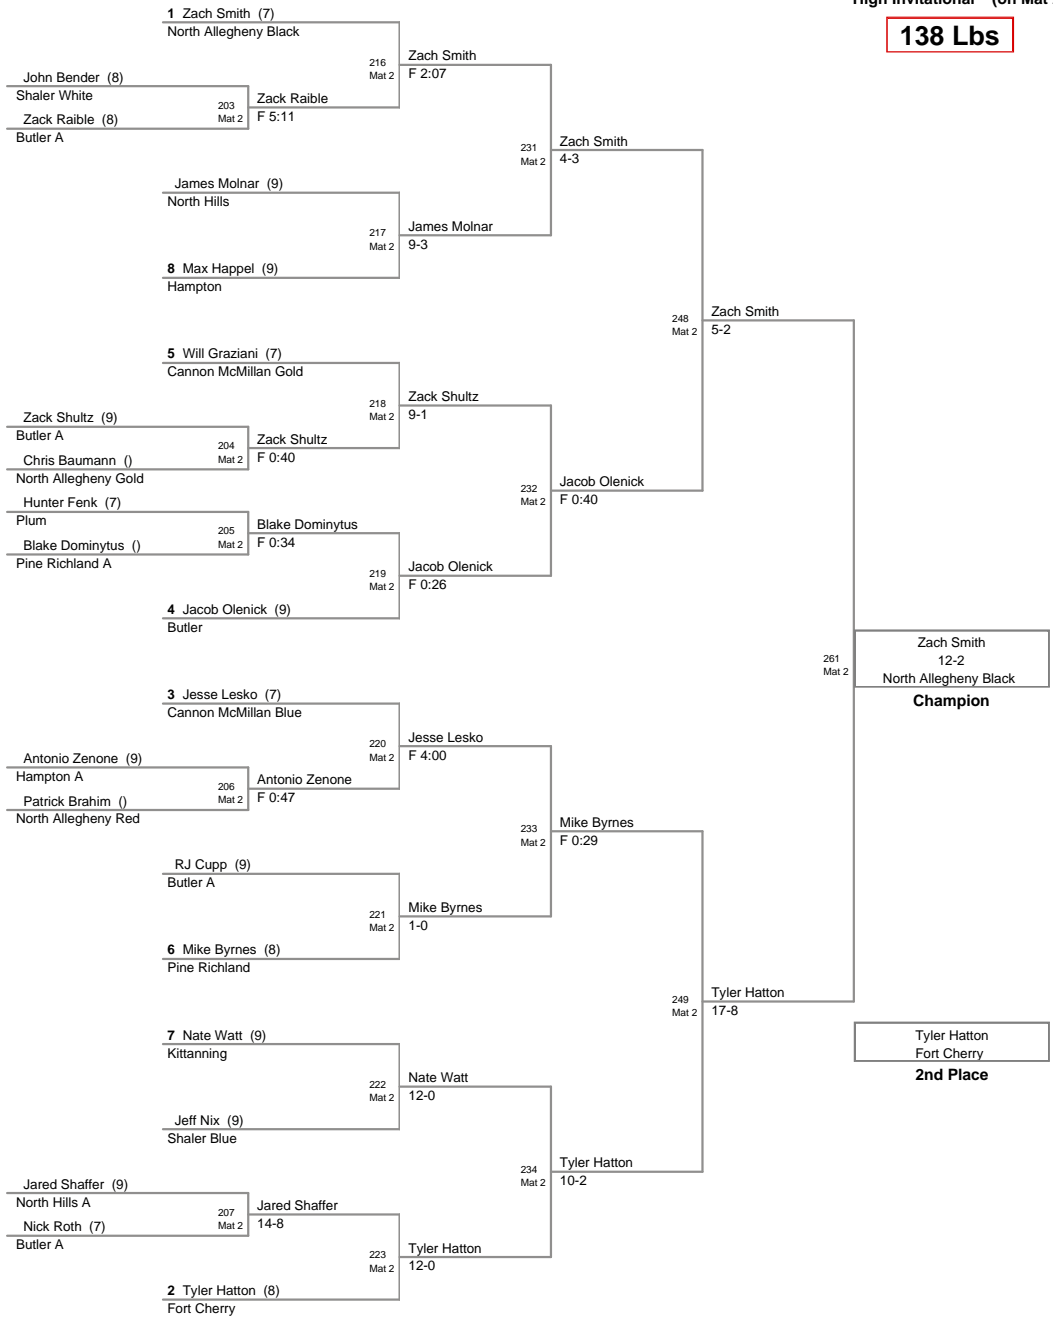

2010 Shaler Titans Jr High Invitational

<u>Plc</u>	<u>Points</u>	<u>Team</u>
1.	118.5	North Allegheny Gold
2.	115.5	Cannon McMillan Blue
3.	113	Butler
4.	103	North Allegheny Black
5.	83	Shaler Blue
6.	66	North Hills
7.	59.5	Butler A
8.	58	Pine Richland
9.	48.5	Chartiers Houston
10.	40	Mercer
11.	37	Montour
12.	35	Kittanning
13.	34	Plum
14.	26	Hampton
15.	21	Fort Cherry
15.	21	Fox Chapel
17.	13	North Hills A
18.	8	Hampton A
19.	6	Fox Chapel A
20.	4	Cannon McMillan Gold
20.	4	Kittanning A
20.	4	Pine Richland A
20.	4	Shaler White
24.	3	Plum A
25.	2	North Allegheny Red
26.	0	Chartiers Houston A
26.	0	Montour A

122 Lbs

2010 Shaler Area
High Invitational (on Mat

130 Lbs

2010 Shaler Area
High Invitational (on Mat :

138 Lbs

2010 Shaler Area
High Invitational (on Mat :

145 Lbs

2010 Shaler Area
High Invitational (on Mat

155 Lbs

2010 Shaler Area
High Invitational (on Mat :

165 Lbs

2010 Shaler Area
High Invitational (on Mat 1)

185 Lbs

2010 Shaler Area
High Invitational (on Mat 1)

210 Lbs

2010 Shaler Area
High Invitational (on Mat :