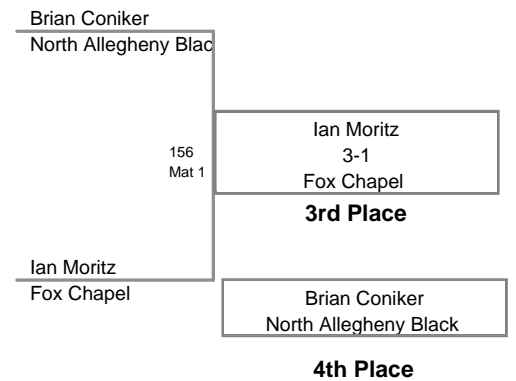

2010 Shaler Area
High Invitational (on Mat :

85 Lbs