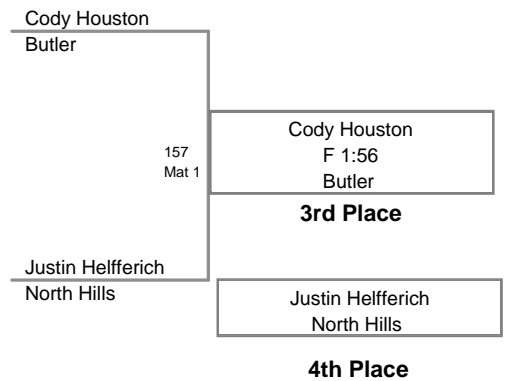

2010 Shaler Titans Jr High Invitational

<u>Plc</u>	<u>Points</u>	<u>Team</u>
1.	118.5	North Allegheny Gold
2.	115.5	Cannon McMillan Blue
3.	113	Butler
4.	103	North Allegheny Black
5.	83	Shaler Blue
6.	66	North Hills
7.	59.5	Butler A
8.	58	Pine Richland
9.	48.5	Chartiers Houston
10.	40	Mercer
11.	37	Montour
12.	35	Kittanning
13.	34	Plum
14.	26	Hampton
15.	21	Fort Cherry
15.	21	Fox Chapel
17.	13	North Hills A
18.	8	Hampton A
19.	6	Fox Chapel A
20.	4	Cannon McMillan Gold
20.	4	Kittanning A
20.	4	Pine Richland A
20.	4	Shaler White
24.	3	Plum A
25.	2	North Allegheny Red
26.	0	Chartiers Houston A
26.	0	Montour A

MOST OUTSTANDING WRESTLER

105 lbs. Malachi KrenzelaK – Cannon McMillan Blue

FASTEST FALL

155 lbs. Andy McRandal – Plum Fall Time of 0:06

2010 Shaler Area
High Invitational (on Mat 4)

75 Lbs

2010 Shaler Area
High Invitational (on Mat :

80 Lbs

2010 Shaler Area
High Invitational (on Mat :

85 Lbs

2010 Shaler Area
High Invitational (on Mat :

90 Lbs

2010 Shaler Area
High Invitational (on Mat)

95 Lbs

2010 Shaler Area
High Invitational (on Mat)

100 Lbs

2010 Shaler Area
High Invitational (on Mat 1)

105 Lbs

2010 Shaler Area
High Invitational (on Mat :

110 Lbs

2010 Shaler Area
High Invitational (on Mat 1)

115 Lbs

2010 Shaler Area
High Invitational (on Mat 4)