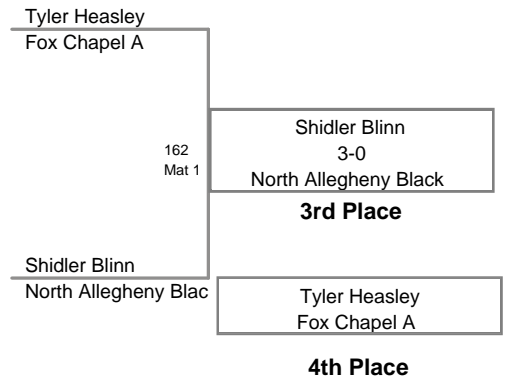

2010 Shaler Titans Jr High Invitational

<u>Plc</u>	<u>Points</u>	<u>Team</u>
1.	118.5	North Allegheny Gold
2.	115.5	Cannon McMillan Blue
3.	113	Butler
4.	103	North Allegheny Black
5.	83	Shaler Blue
6.	66	North Hills
7.	59.5	Butler A
8.	58	Pine Richland
9.	48.5	Chartiers Houston
10.	40	Mercer
11.	37	Montour
12.	35	Kittanning
13.	34	Plum
14.	26	Hampton
15.	21	Fort Cherry
15.	21	Fox Chapel
17.	13	North Hills A
18.	8	Hampton A
19.	6	Fox Chapel A
20.	4	Cannon McMillan Gold
20.	4	Kittanning A
20.	4	Pine Richland A
20.	4	Shaler White
24.	3	Plum A
25.	2	North Allegheny Red
26.	0	Chartiers Houston A
26.	0	Montour A

MOST OUTSTANDING WRESTLER

105 lbs. Malachi KrenzelaK – Cannon McMillan Blue

FASTEST FALL

155 lbs. Andy McRandal – Plum Fall Time of 0:06

2010 Shaler Area
High Invitational (on Mat 4)

75 Lbs

2010 Shaler Area
High Invitational (on Mat :

100 Lbs

2010 Shaler Area
High Invitational (on Mat 1)

105 Lbs

2010 Shaler Area
High Invitational (on Mat :

110 Lbs

2010 Shaler Area
High Invitational (on Mat 1)

115 Lbs

2010 Shaler Area
High Invitational (on Mat 4)

122 Lbs

2010 Shaler Area
High Invitational (on Mat

130 Lbs

2010 Shaler Area
High Invitational (on Mat :

138 Lbs

2010 Shaler Area
High Invitational (on Mat :

145 Lbs

2010 Shaler Area
High Invitational (on Mat