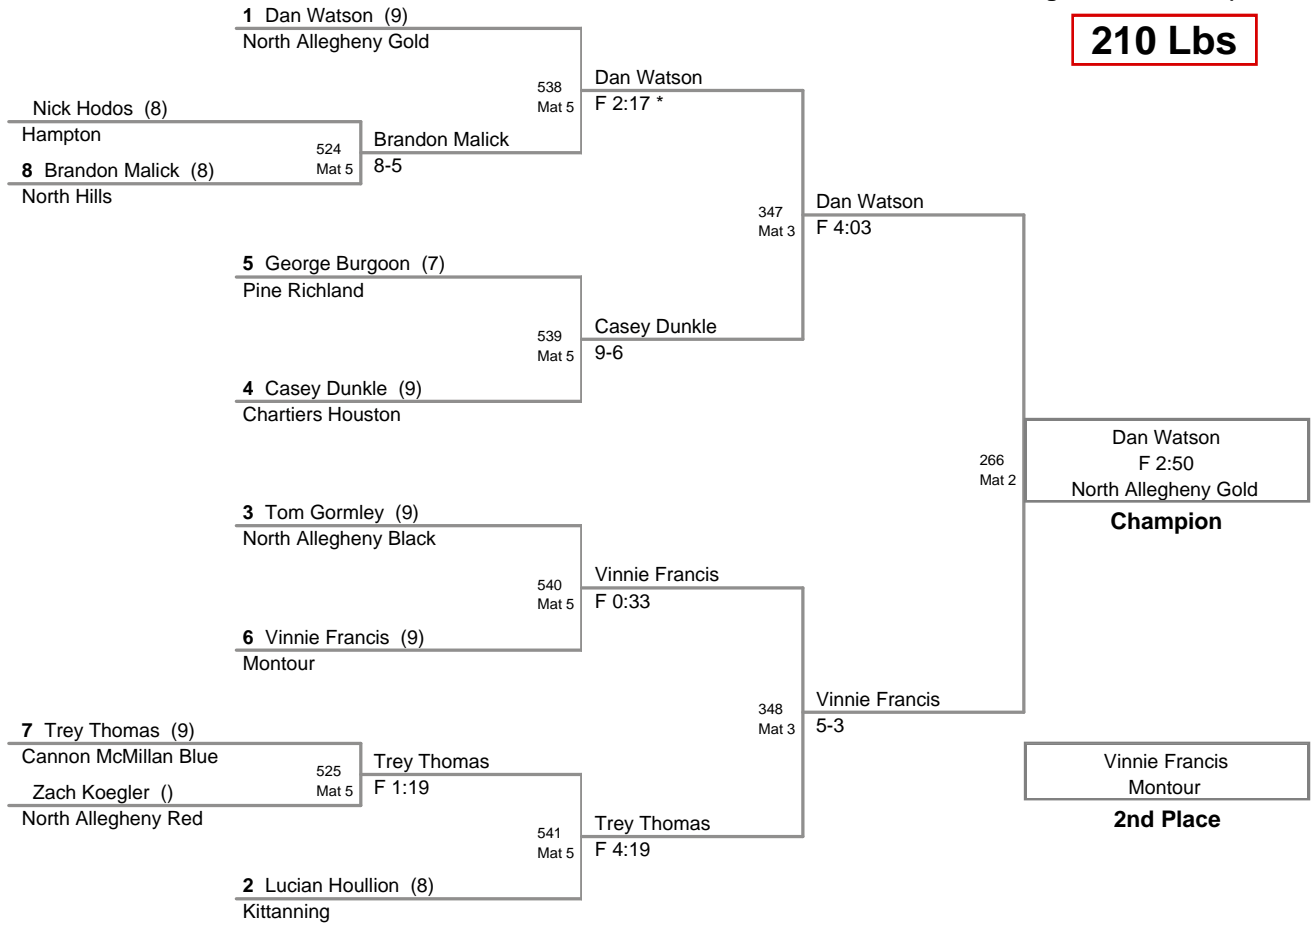

155 Lbs

2010 Shaler Area
High Invitational (on Mat :

165 Lbs

2010 Shaler Area
High Invitational (on Mat 1)

185 Lbs

2010 Shaler Area
High Invitational (on Mat 1)

210 Lbs

2010 Shaler Area
High Invitational (on Mat :