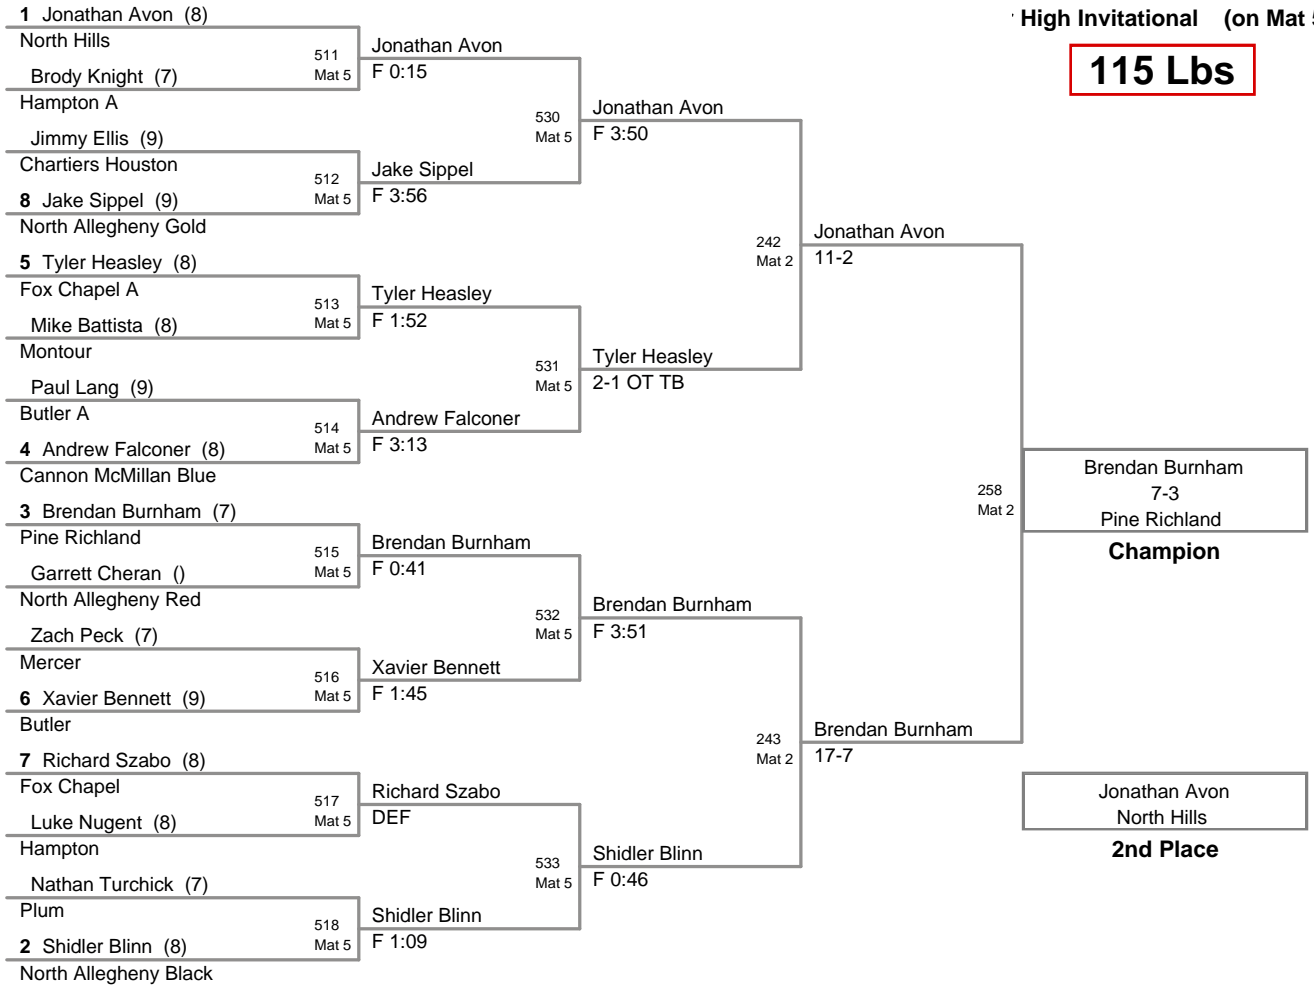

100 Lbs

2010 Shaler Area
High Invitational (on Mat 1)

105 Lbs

2010 Shaler Area
High Invitational (on Mat :

110 Lbs

2010 Shaler Area
High Invitational (on Mat 1)

115 Lbs

2010 Shaler Area
High Invitational (on Mat 4)