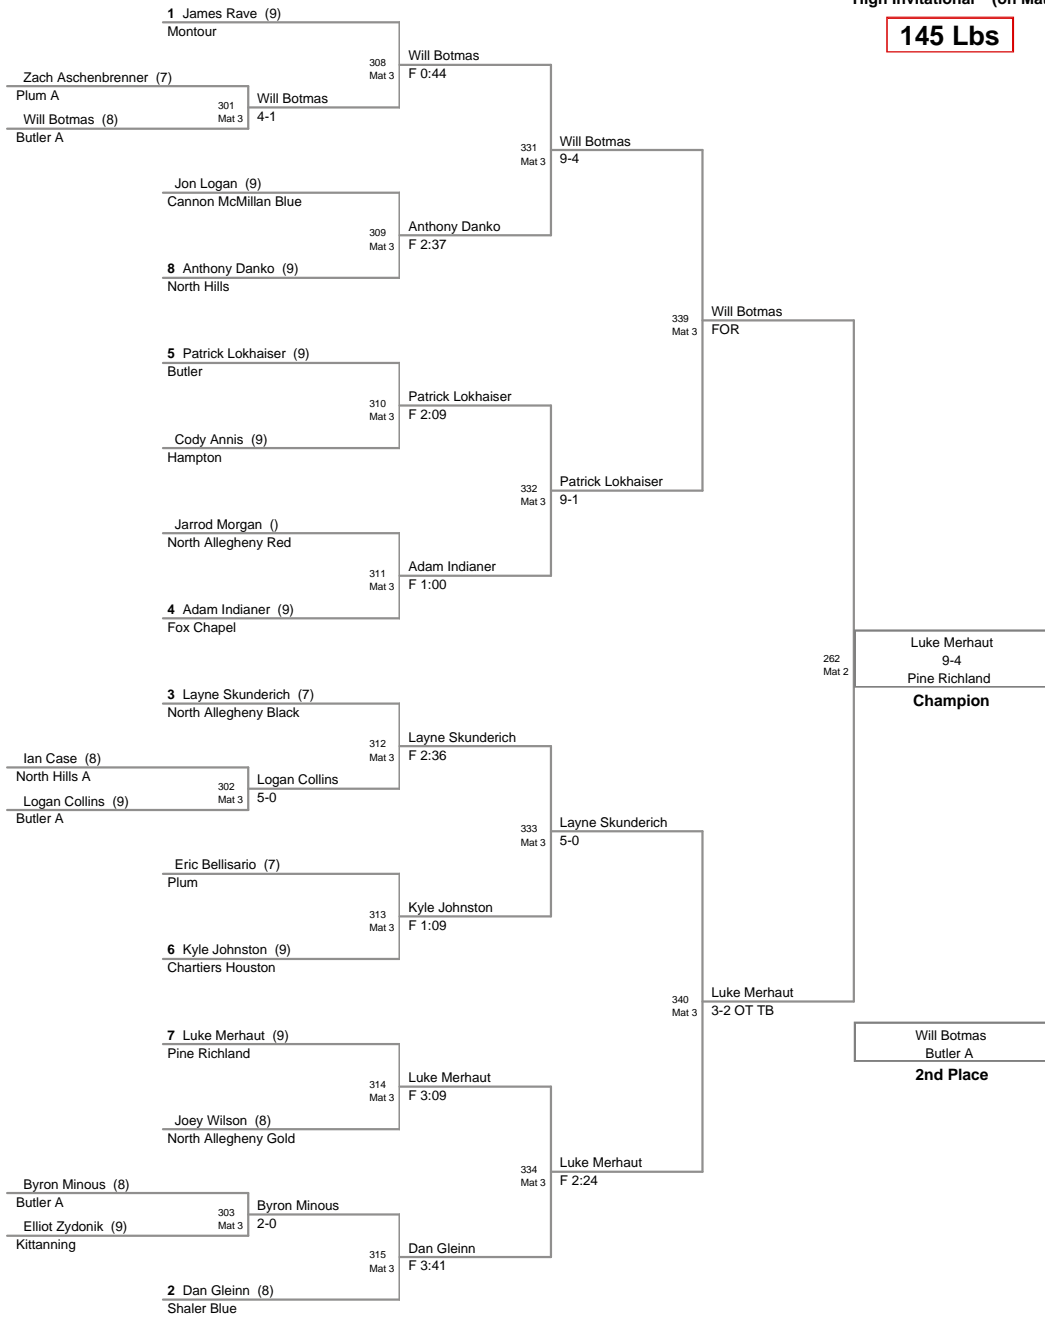

2010 Shaler Titans Jr High Invitational

<u>Plc</u>	<u>Points</u>	<u>Team</u>
1.	118.5	North Allegheny Gold
2.	115.5	Cannon McMillan Blue
3.	113	Butler
4.	103	North Allegheny Black
5.	83	Shaler Blue
6.	66	North Hills
7.	59.5	Butler A
8.	58	Pine Richland
9.	48.5	Chartiers Houston
10.	40	Mercer
11.	37	Montour
12.	35	Kittanning
13.	34	Plum
14.	26	Hampton
15.	21	Fort Cherry
15.	21	Fox Chapel
17.	13	North Hills A
18.	8	Hampton A
19.	6	Fox Chapel A
20.	4	Cannon McMillan Gold
20.	4	Kittanning A
20.	4	Pine Richland A
20.	4	Shaler White
24.	3	Plum A
25.	2	North Allegheny Red
26.	0	Chartiers Houston A
26.	0	Montour A

122 Lbs

2010 Shaler Area
High Invitational (on Mat

130 Lbs

2010 Shaler Area
High Invitational (on Mat :

138 Lbs

2010 Shaler Area
High Invitational (on Mat :

145 Lbs

2010 Shaler Area
High Invitational (on Mat

155 Lbs

2010 Shaler Area
High Invitational (on Mat :

165 Lbs

2010 Shaler Area
High Invitational (on Mat 1)

185 Lbs

2010 Shaler Area
High Invitational (on Mat 1)

210 Lbs

2010 Shaler Area
High Invitational (on Mat :