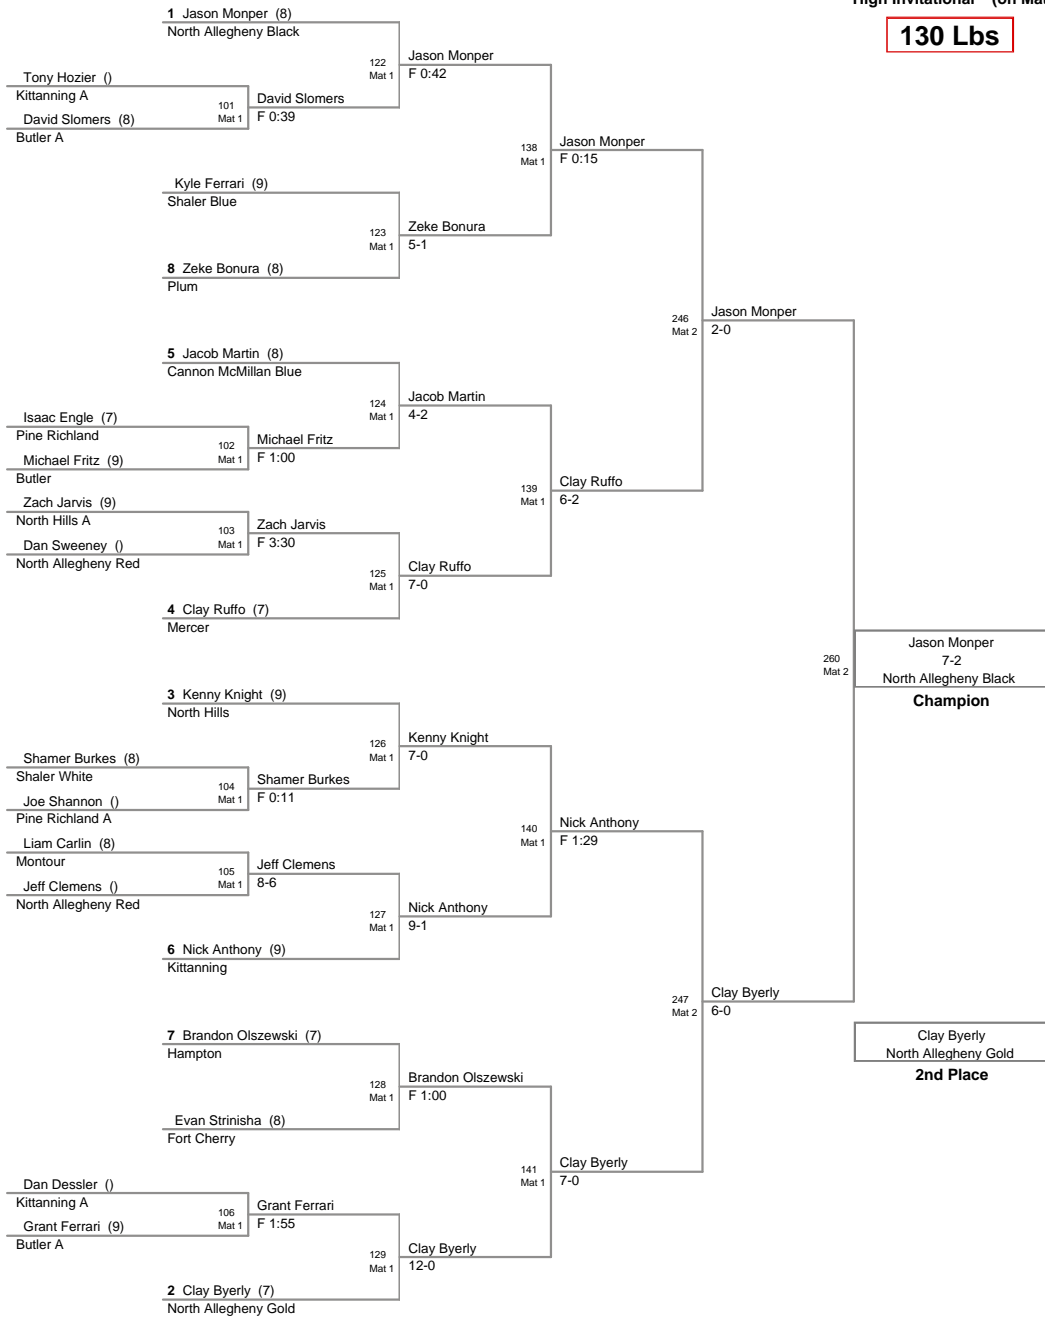

2010 Shaler Area
High Invitational (on Mat

130 Lbs