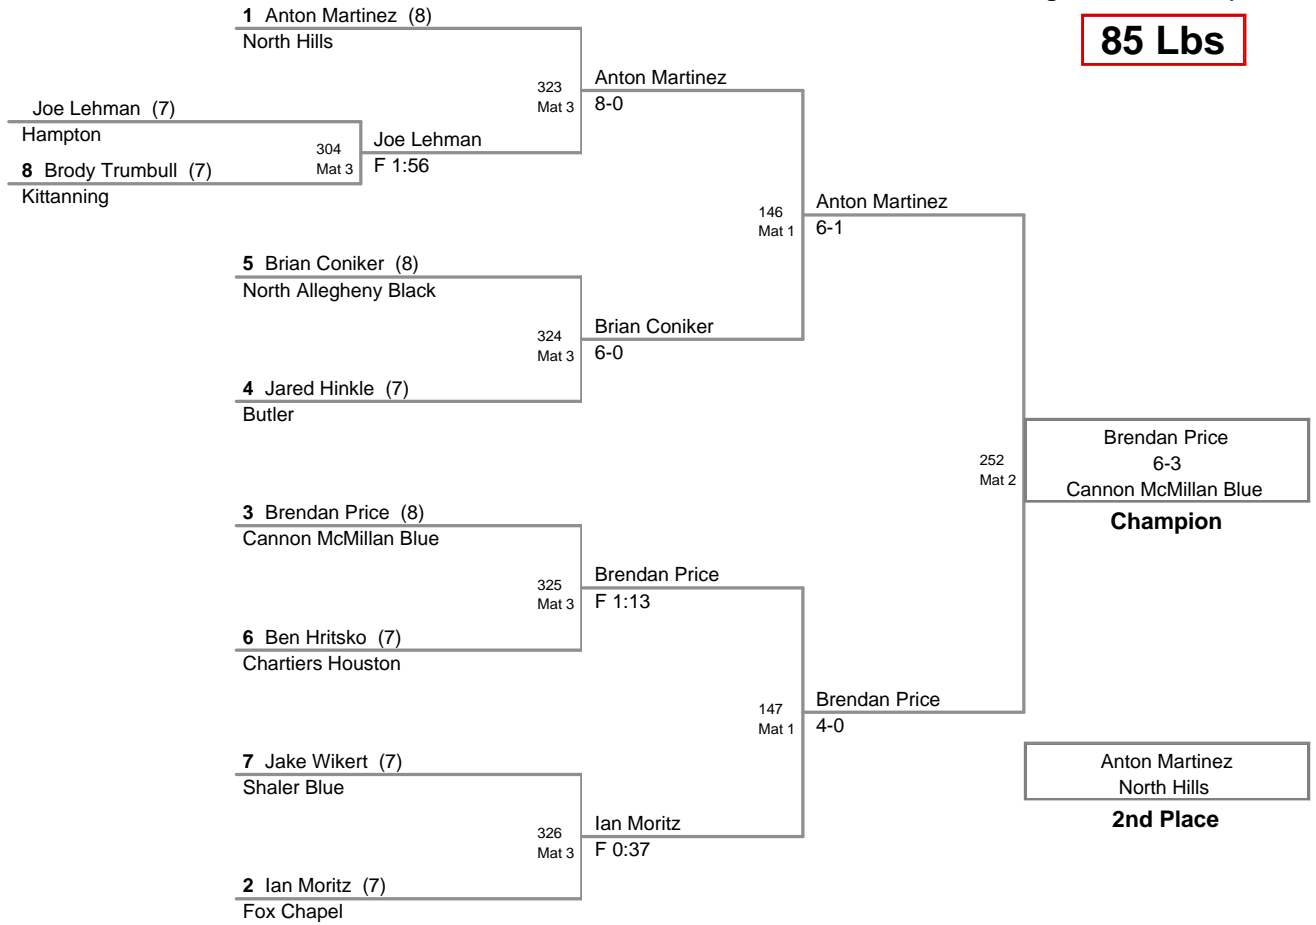

2010 Shaler Area
High Invitational (on Mat :

85 Lbs