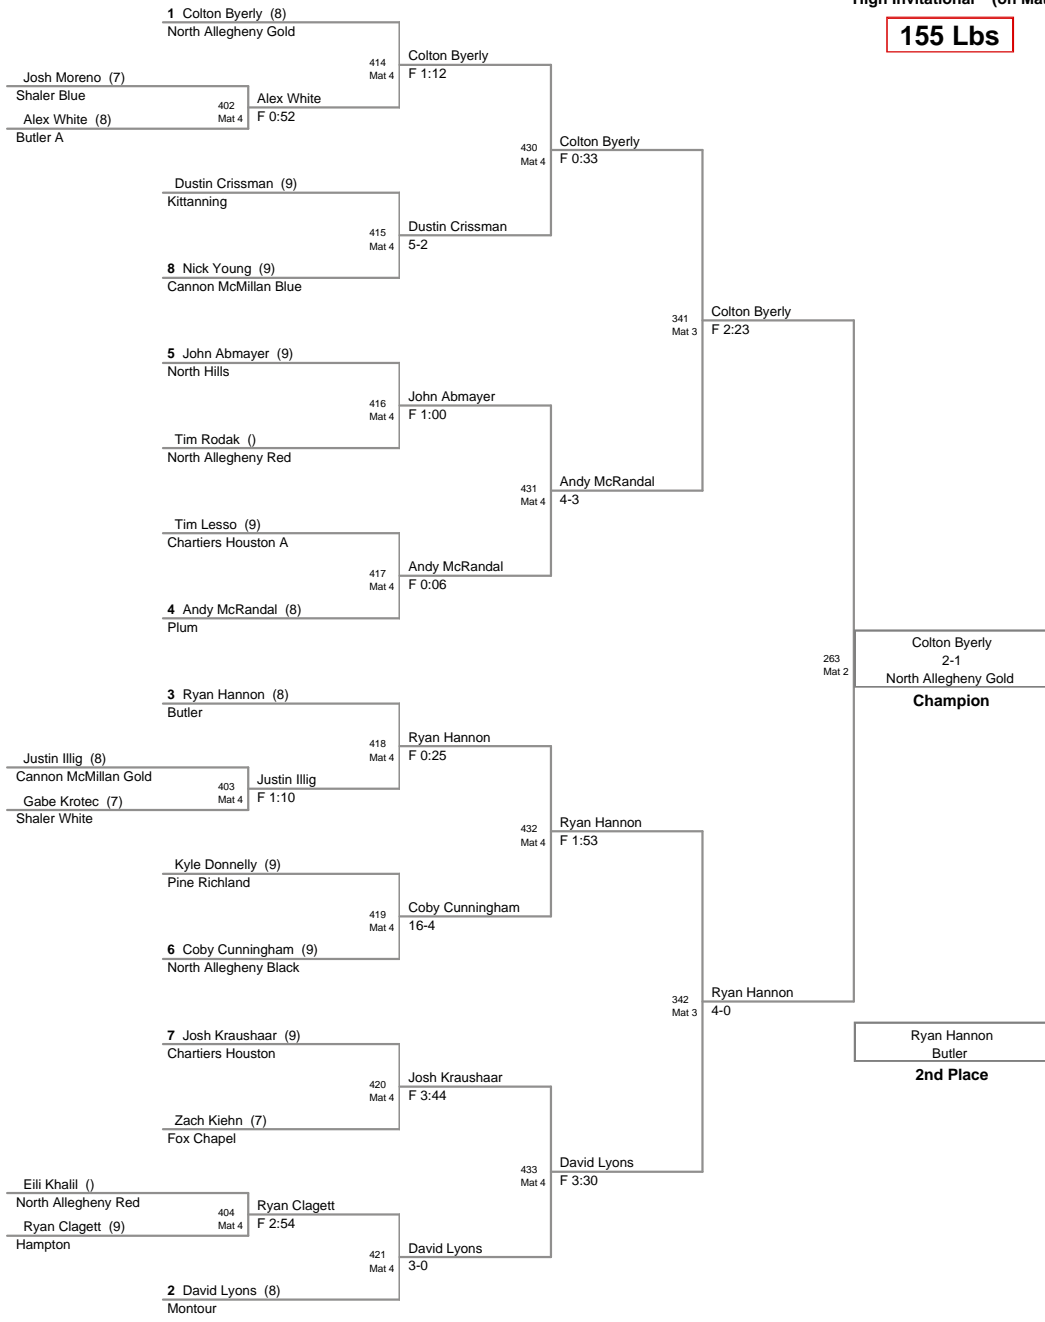

2010 Shaler Area
High Invitational (on Mat

155 Lbs