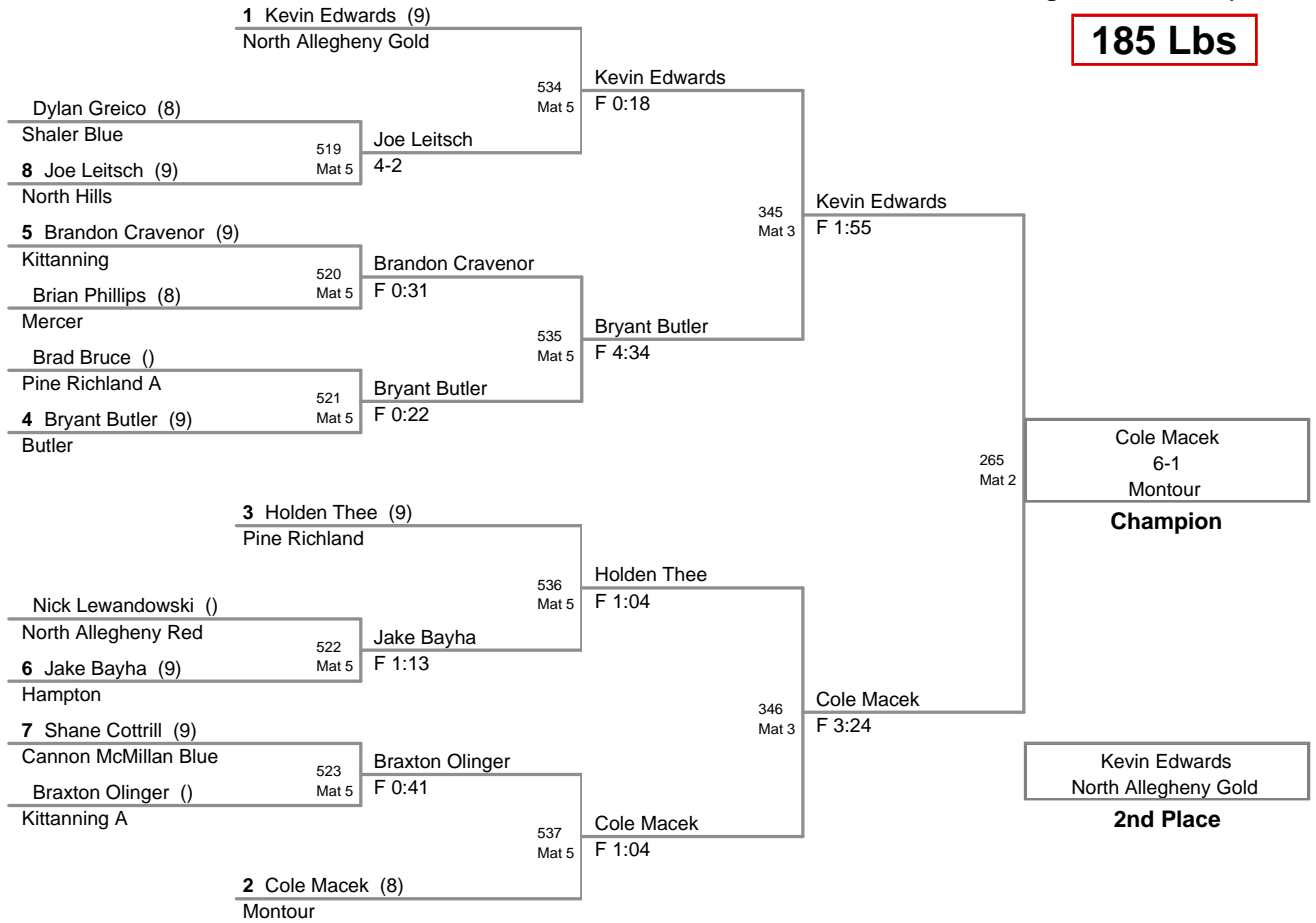

155 Lbs

2010 Shaler Area
High Invitational (on Mat :

165 Lbs

2010 Shaler Area
High Invitational (on Mat 1)

185 Lbs

2010 Shaler Area
High Invitational (on Mat 1)

210 Lbs

2010 Shaler Area
High Invitational (on Mat :