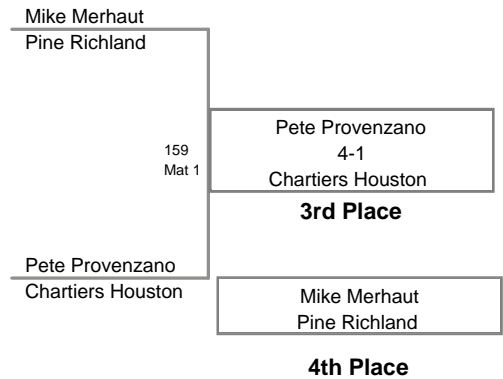

2010 Shaler Area
High Invitational (on Mat)

100 Lbs