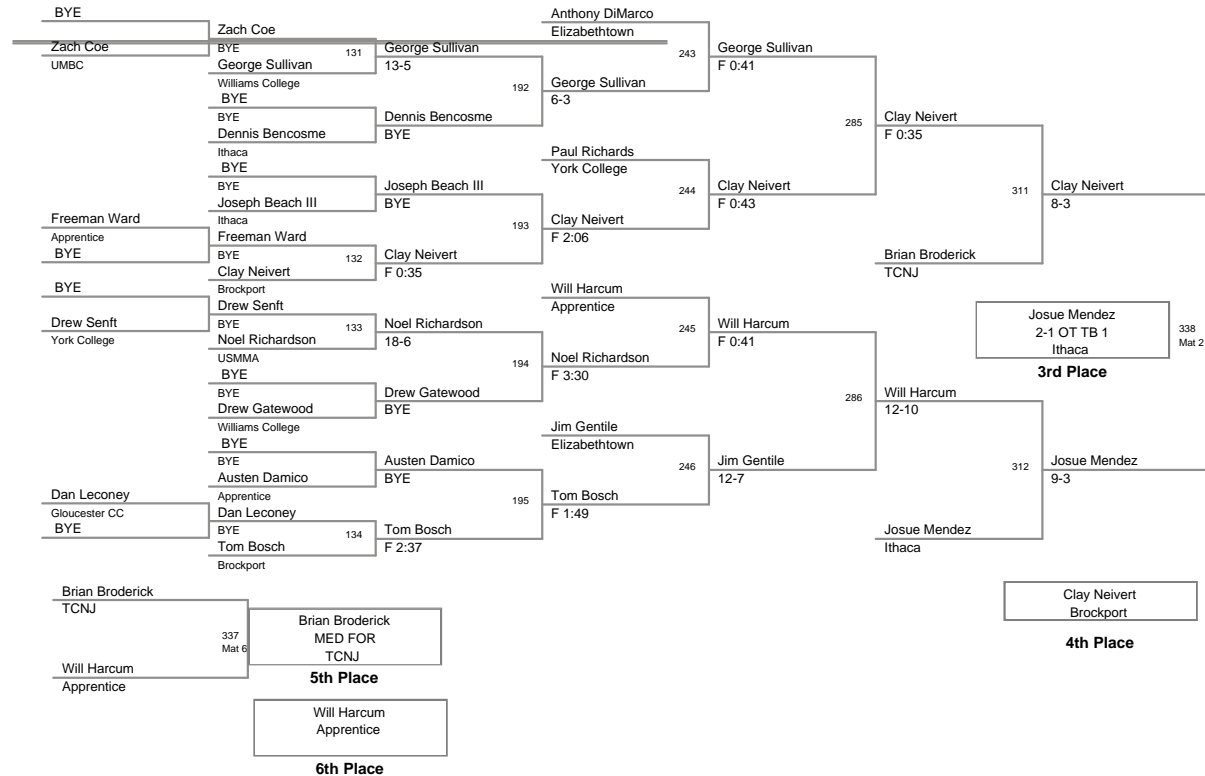

2009 New Standard
Spartan Invitational

174 Lbs