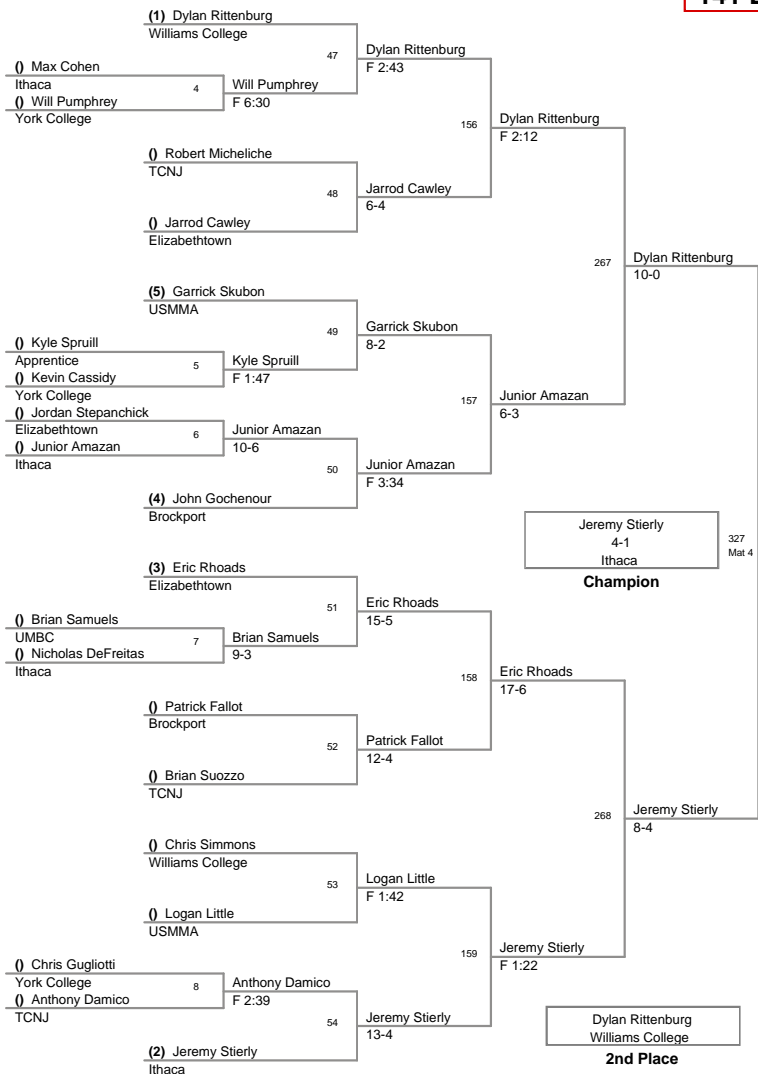

125 Lbs

2009 New Standard
Spartan Invitational

133 Lbs

2009 New Standard
Spartan Invitational

141 Lbs

2009 New Standard
Spartan Invitational

149 Lbs

2009 New Standard
Spartan Invitational