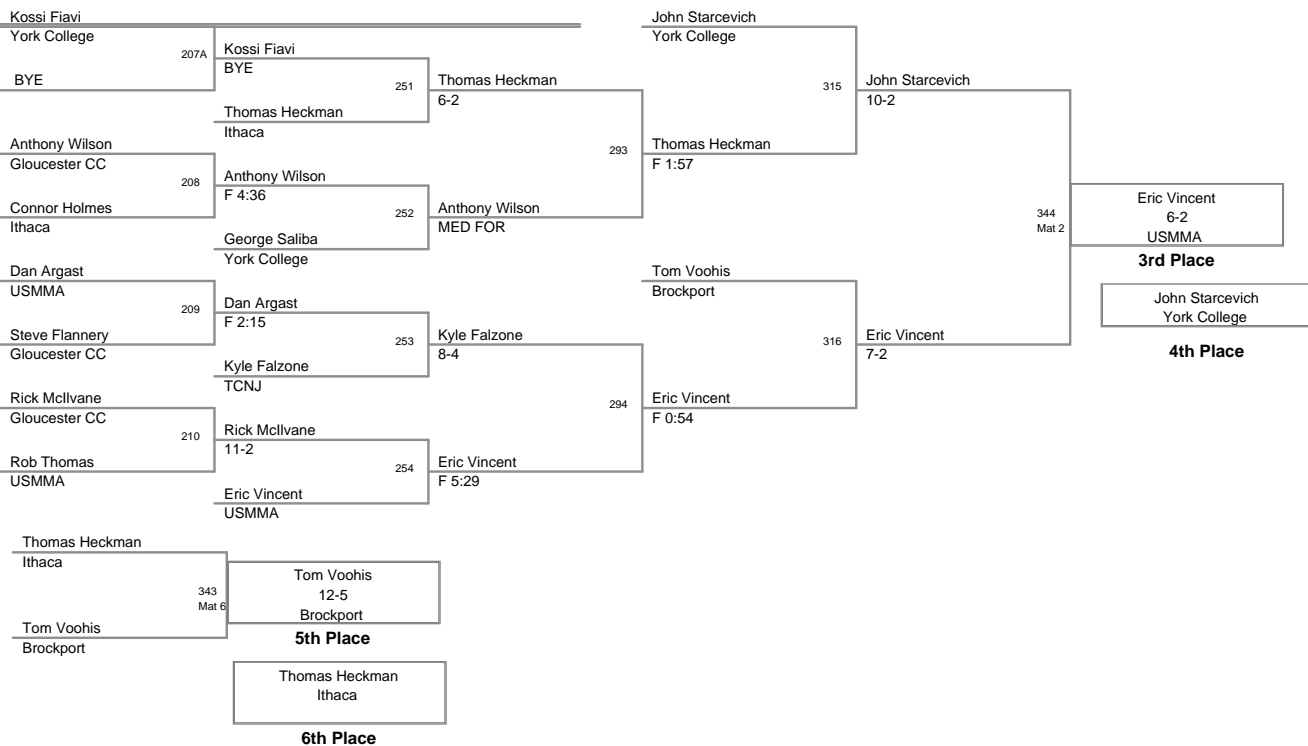

157 Lbs

2009 New Standard
Spartan Invitational

174 Lbs

2009 New Standard
Spartan Invitational

184 Lbs

2009 New Standard
Spartan Invitational

285 Lbs