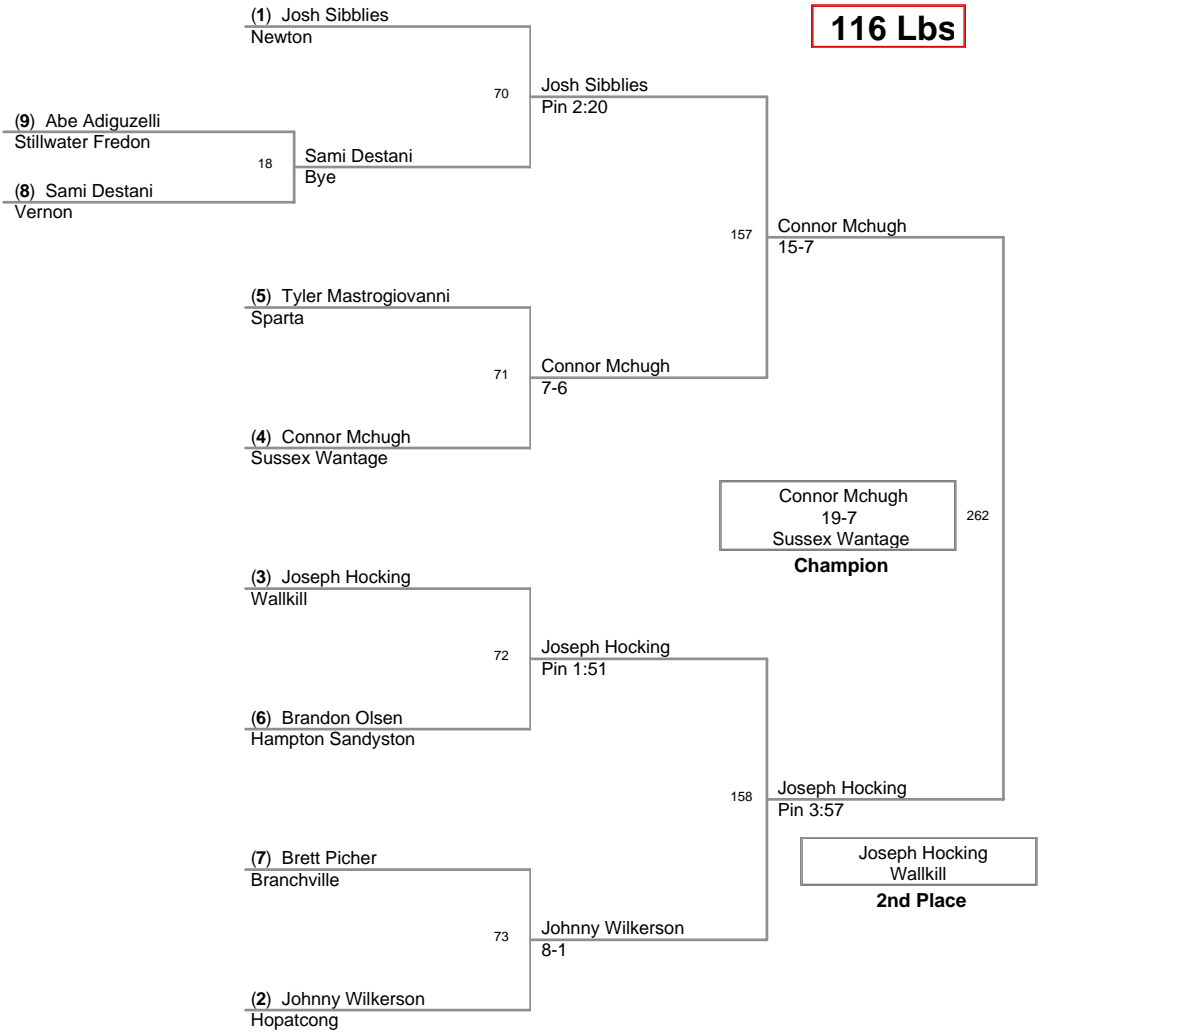

2009 Sussex County
Championships

102 Lbs

2009 Sussex County
Championships

109 Lbs

2009 Sussex County
Championships

116 Lbs

2009 Sussex County
Championships

123 Lbs