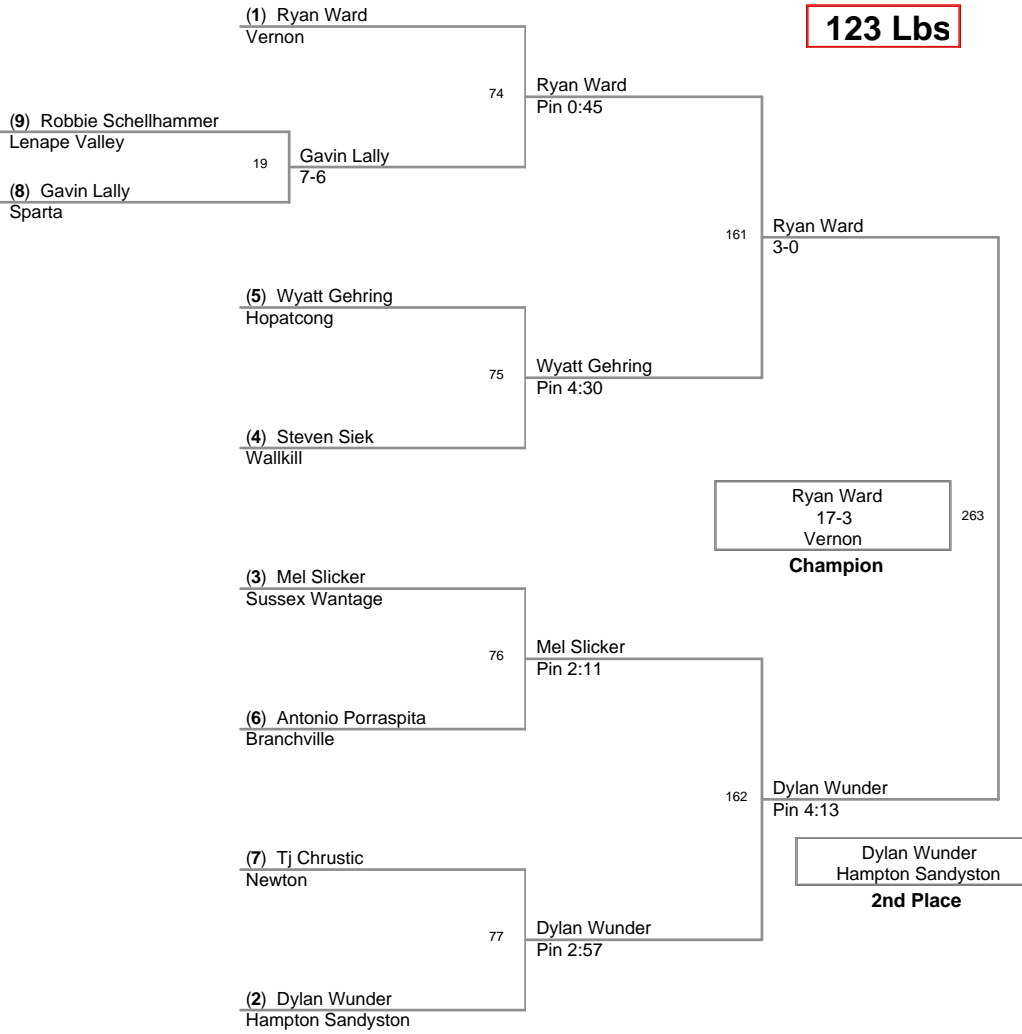

2009 Sussex County
Championships

102 Lbs

2009 Sussex County
Championships

109 Lbs

2009 Sussex County
Championships

116 Lbs

2009 Sussex County
Championships

123 Lbs