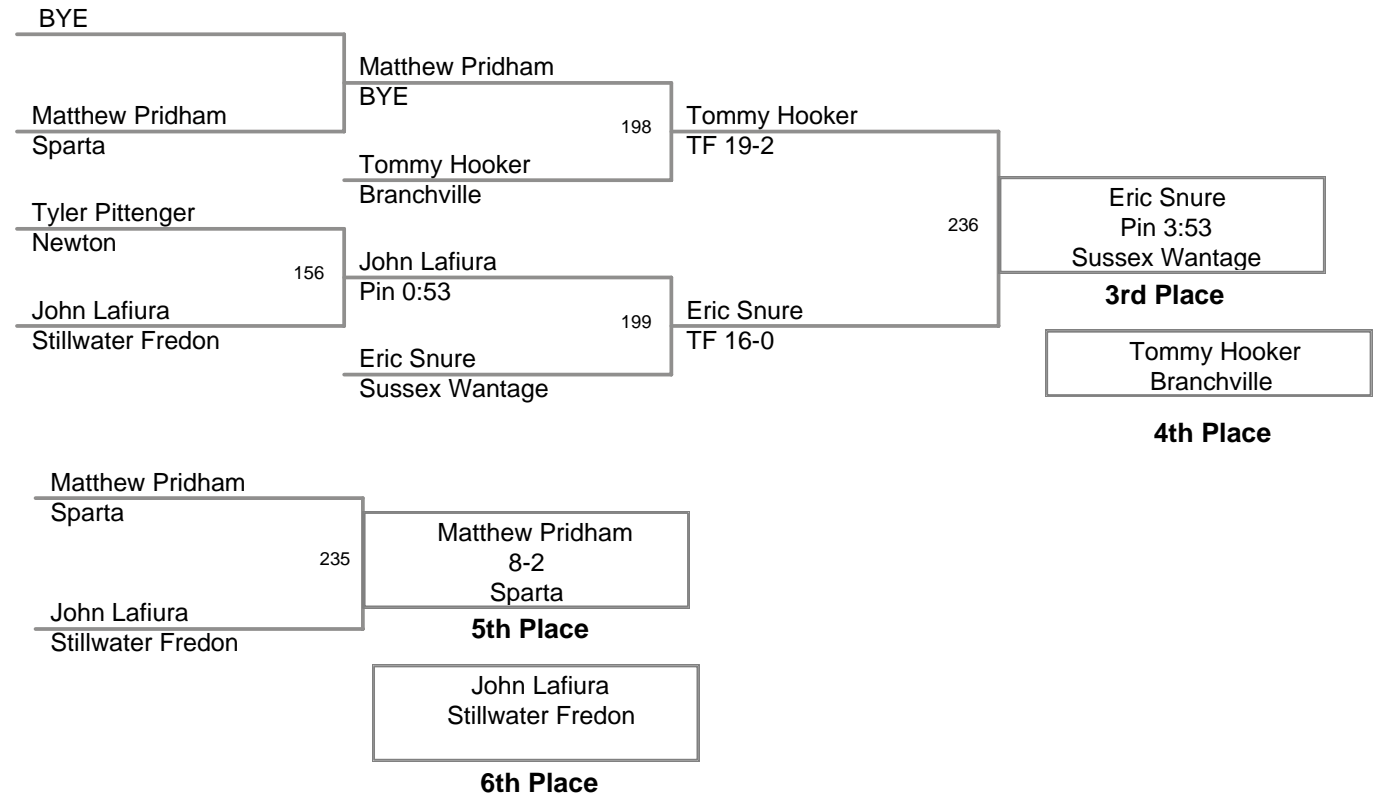

2009 Sussex County
Championships

109 Lbs