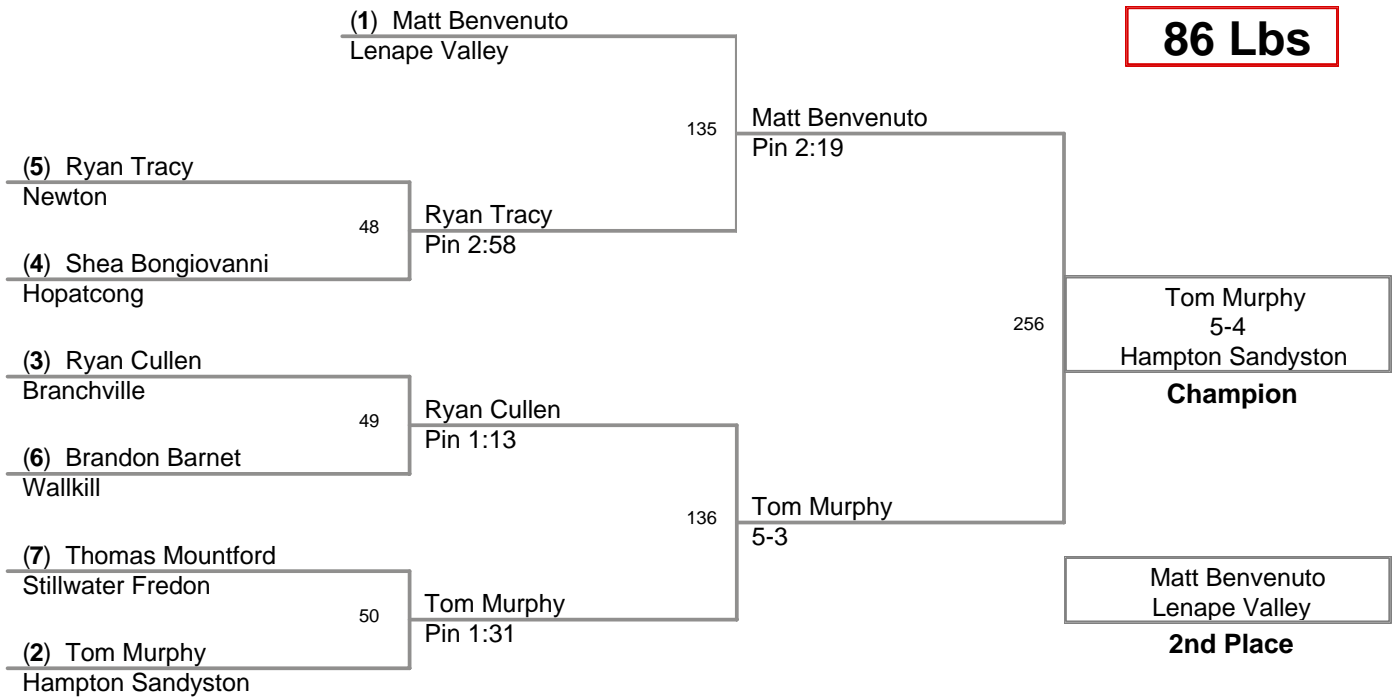

2009 Sussex County
Championships

86 Lbs