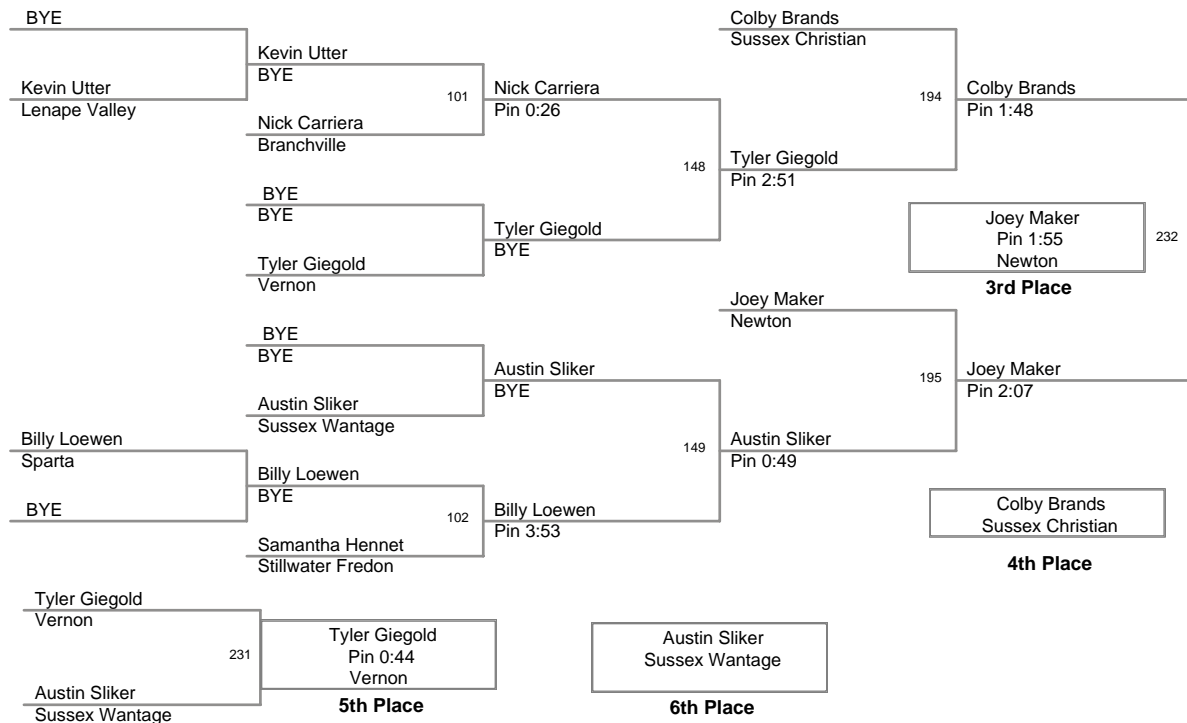

2009 Sussex County
Championships

82 Lbs

2009 Sussex County
Championships

86 Lbs

2009 Sussex County
Championships

90 Lbs

2009 Sussex County
Championships

98 Lbs