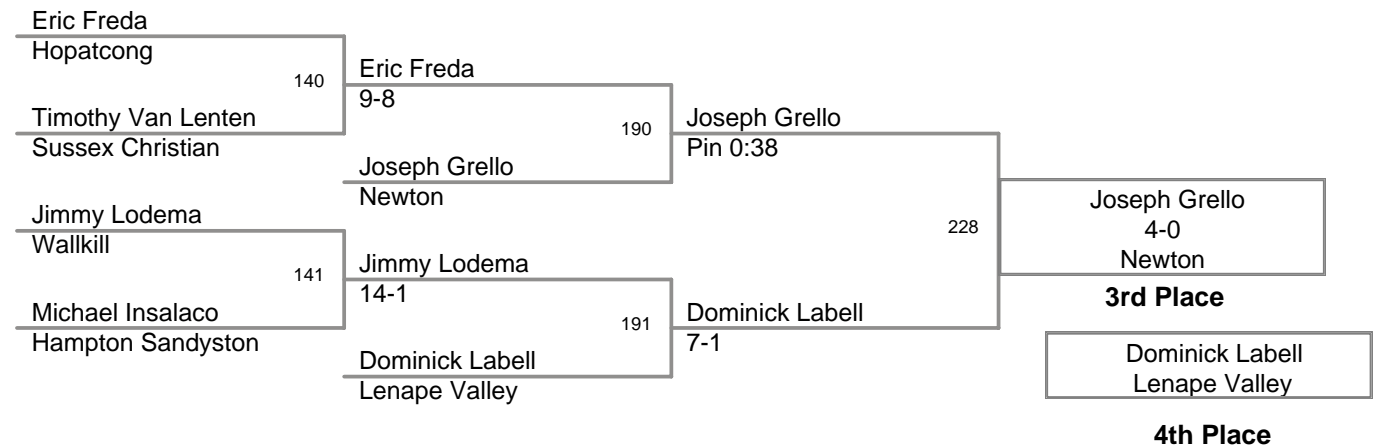

2009 Sussex County
Championships

82 Lbs

2009 Sussex County
Championships

86 Lbs

2009 Sussex County
Championships

90 Lbs

2009 Sussex County
Championships

98 Lbs