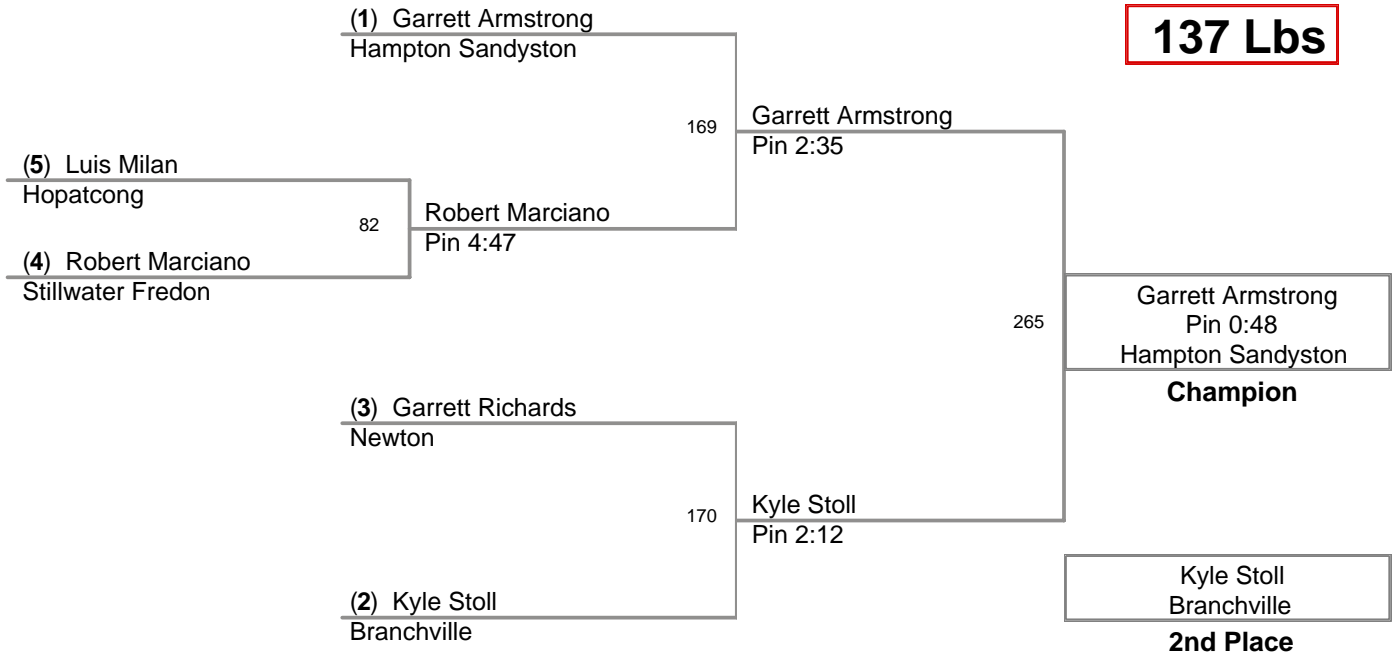

2009 Sussex County
Championships

137 Lbs