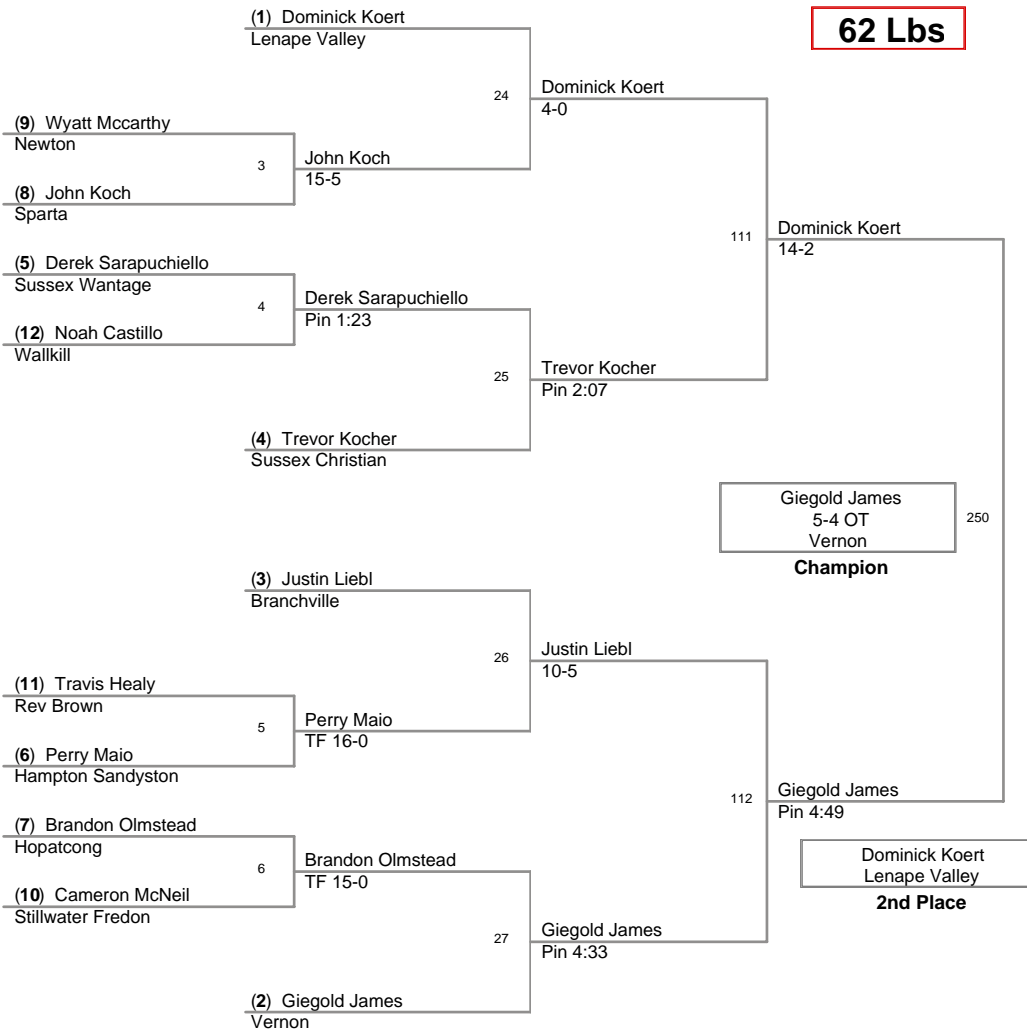

Bye Bye

6th Place

2009 Sussex County
Championships

HWT Lbs

2009 Sussex County
Championships

57 Lbs

2009 Sussex County
Championships

62 Lbs