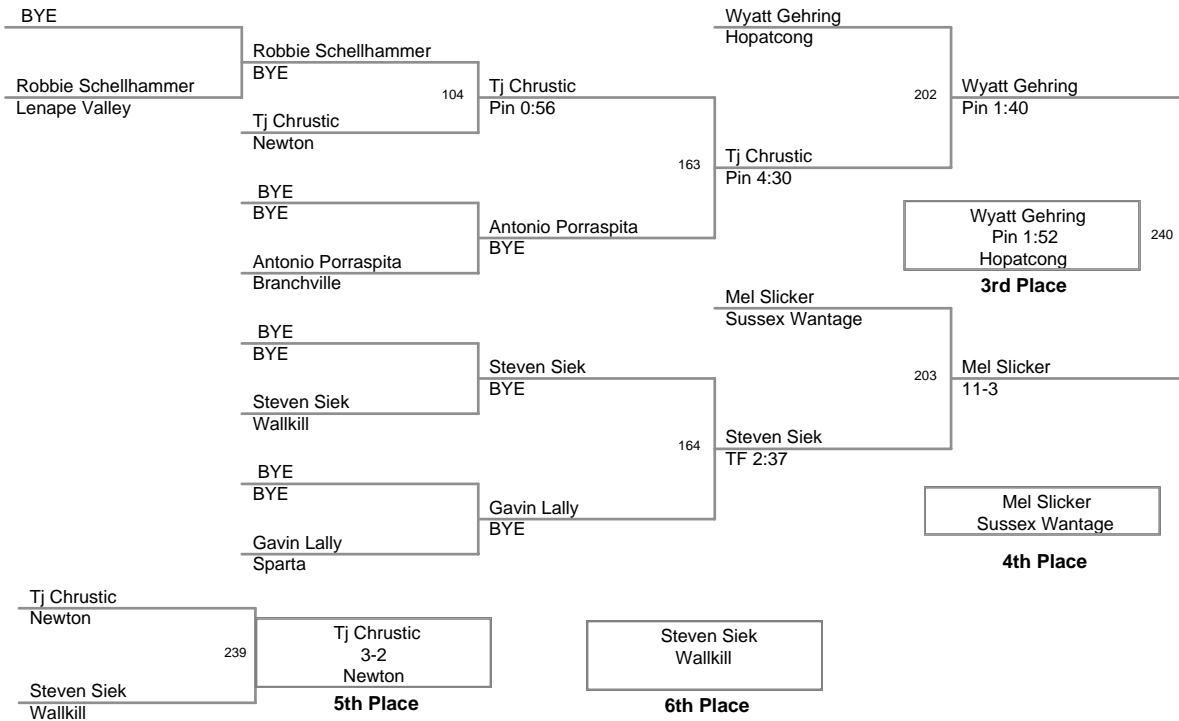

2009 Sussex County
Championships

102 Lbs

2009 Sussex County
Championships

109 Lbs

2009 Sussex County
Championships

116 Lbs

2009 Sussex County
Championships

123 Lbs