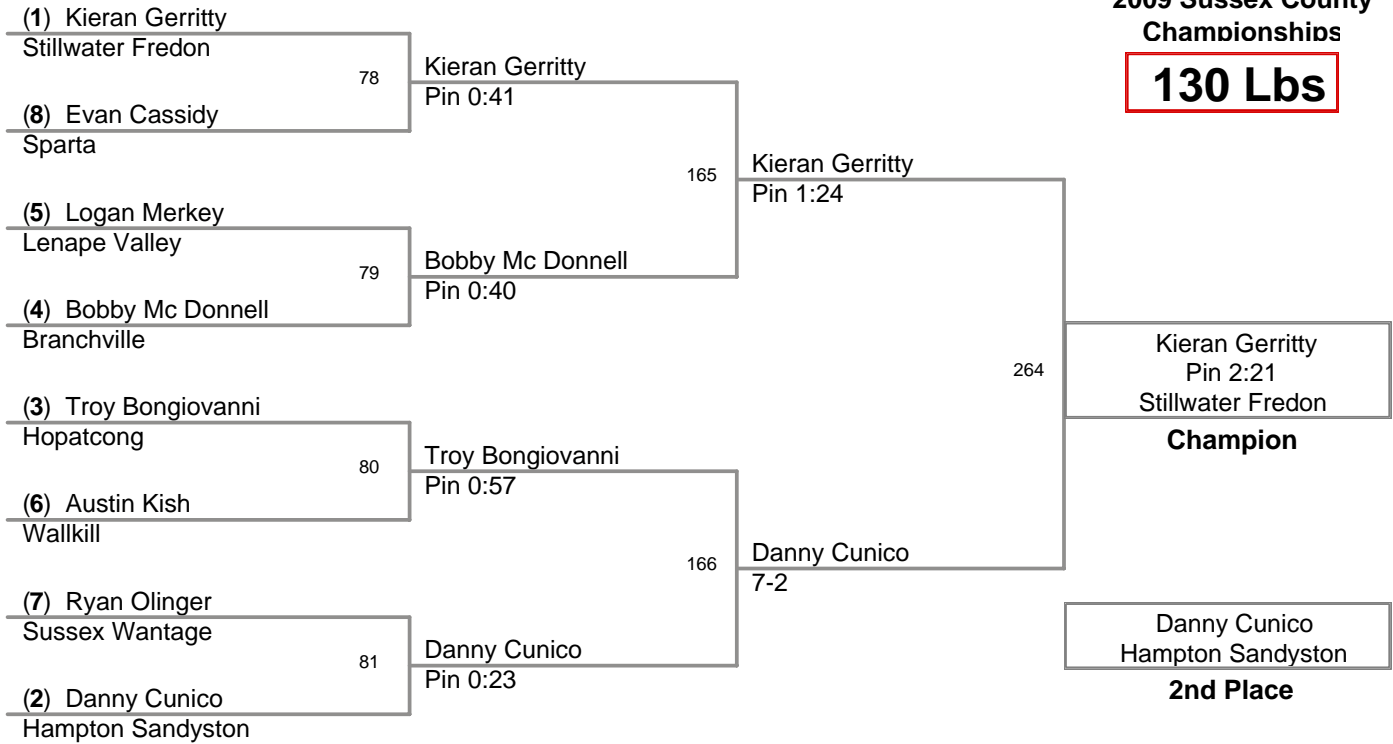

2009 Sussex County
Championships

130 Lbs