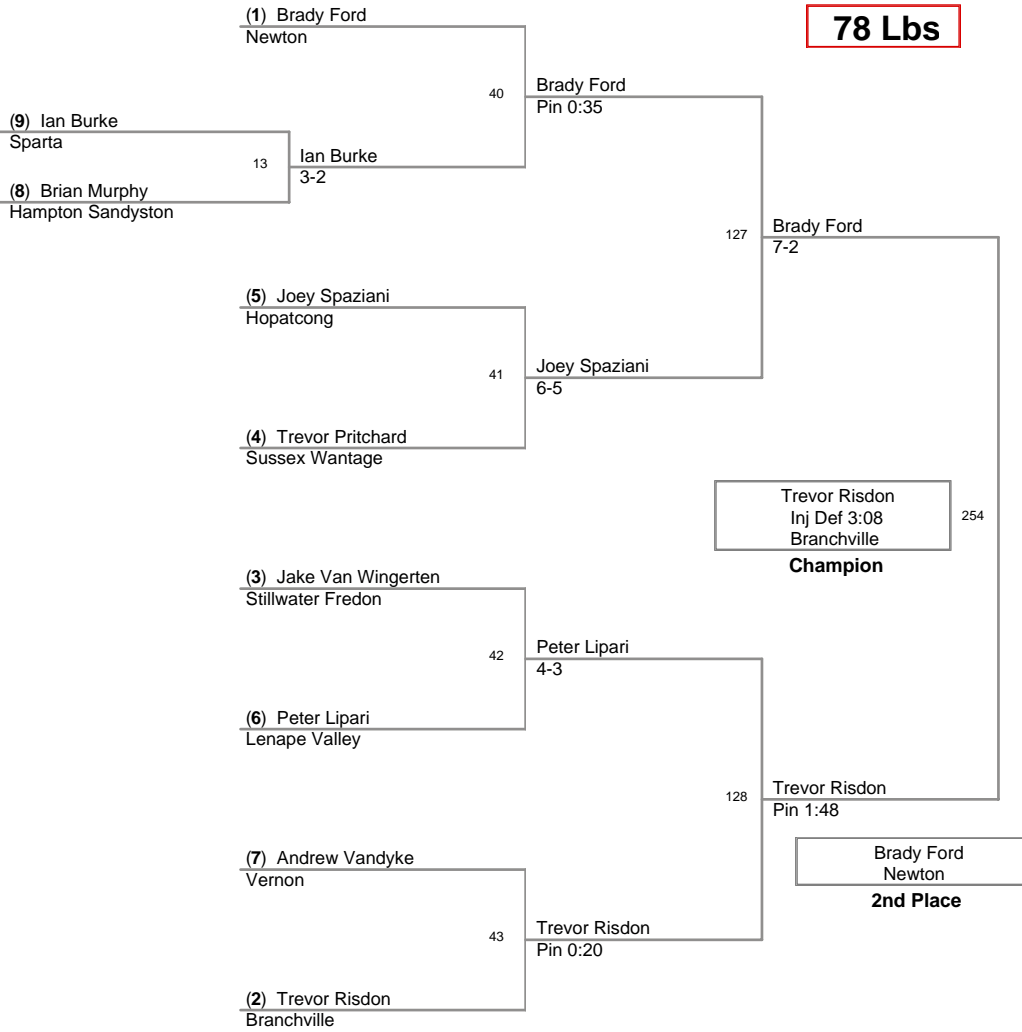

2009 Sussex County
Championships

66 Lbs

2009 Sussex County
Championships

70 Lbs

2009 Sussex County
Championships

74 Lbs

2009 Sussex County
Championships

78 Lbs