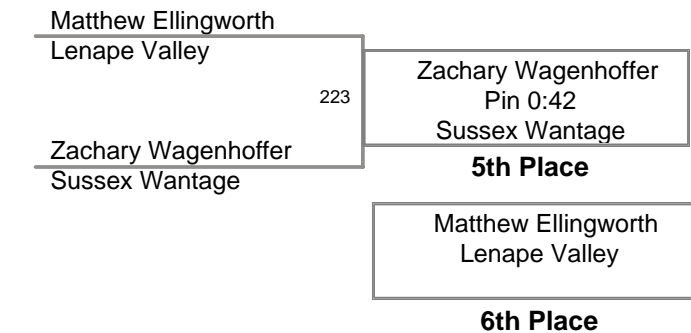

2009 Sussex County
Championships

82 Lbs