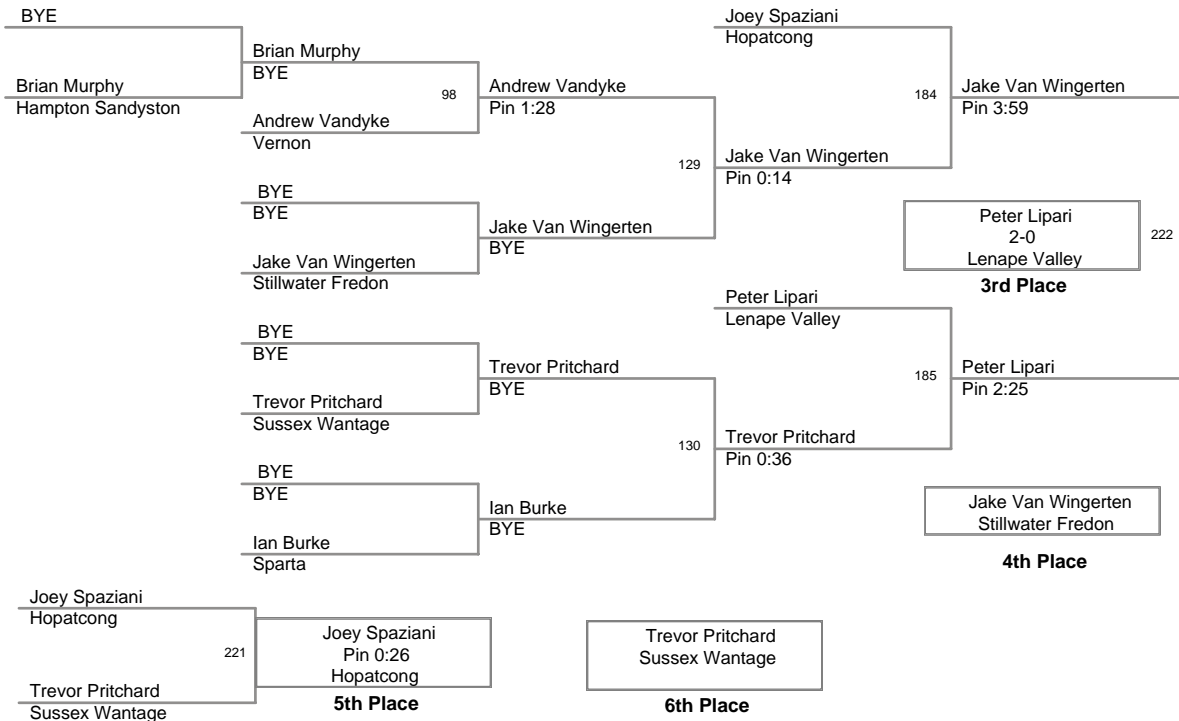

2009 Sussex County
Championships

78 Lbs