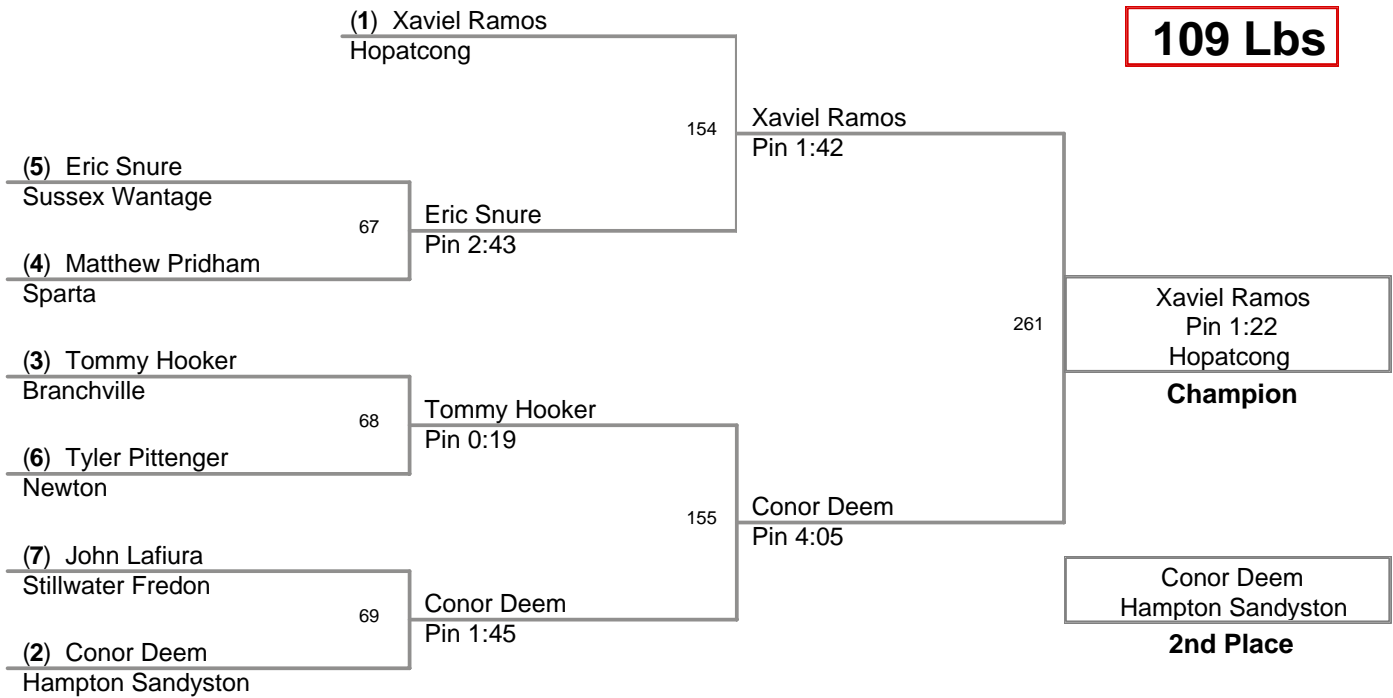

2009 Sussex County
Championships

109 Lbs