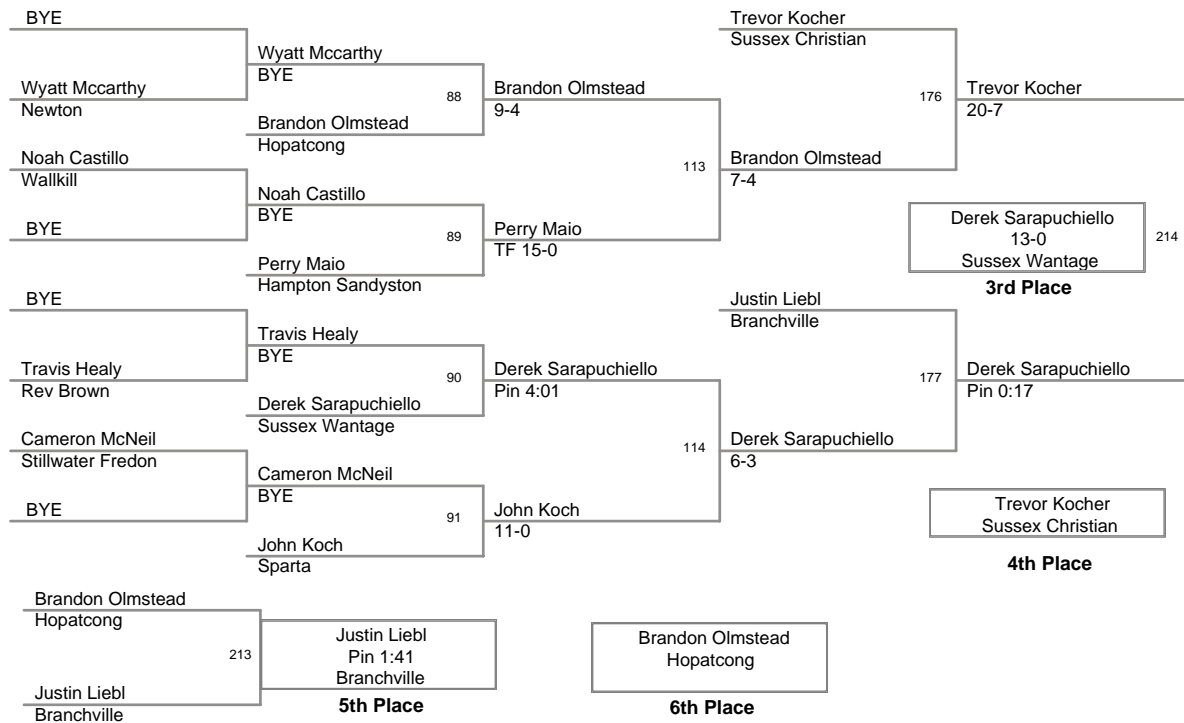

2009 Sussex County
Championships

62 Lbs