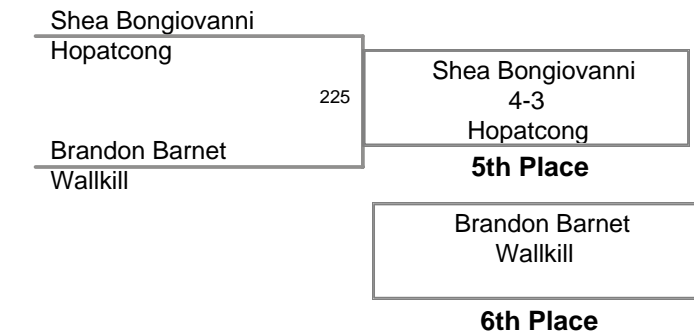

2009 Sussex County
Championships

86 Lbs