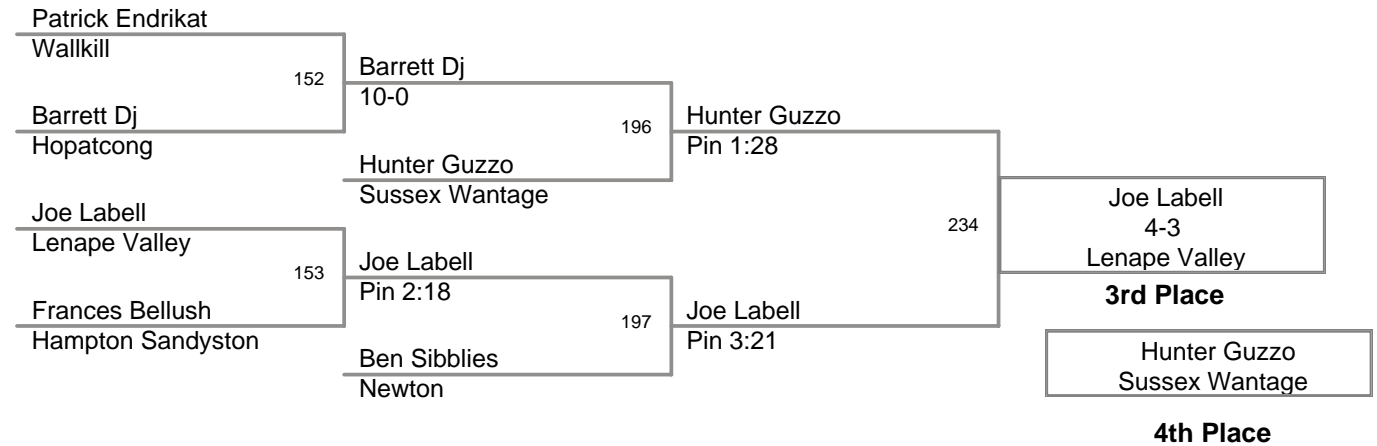

2009 Sussex County
Championships

102 Lbs