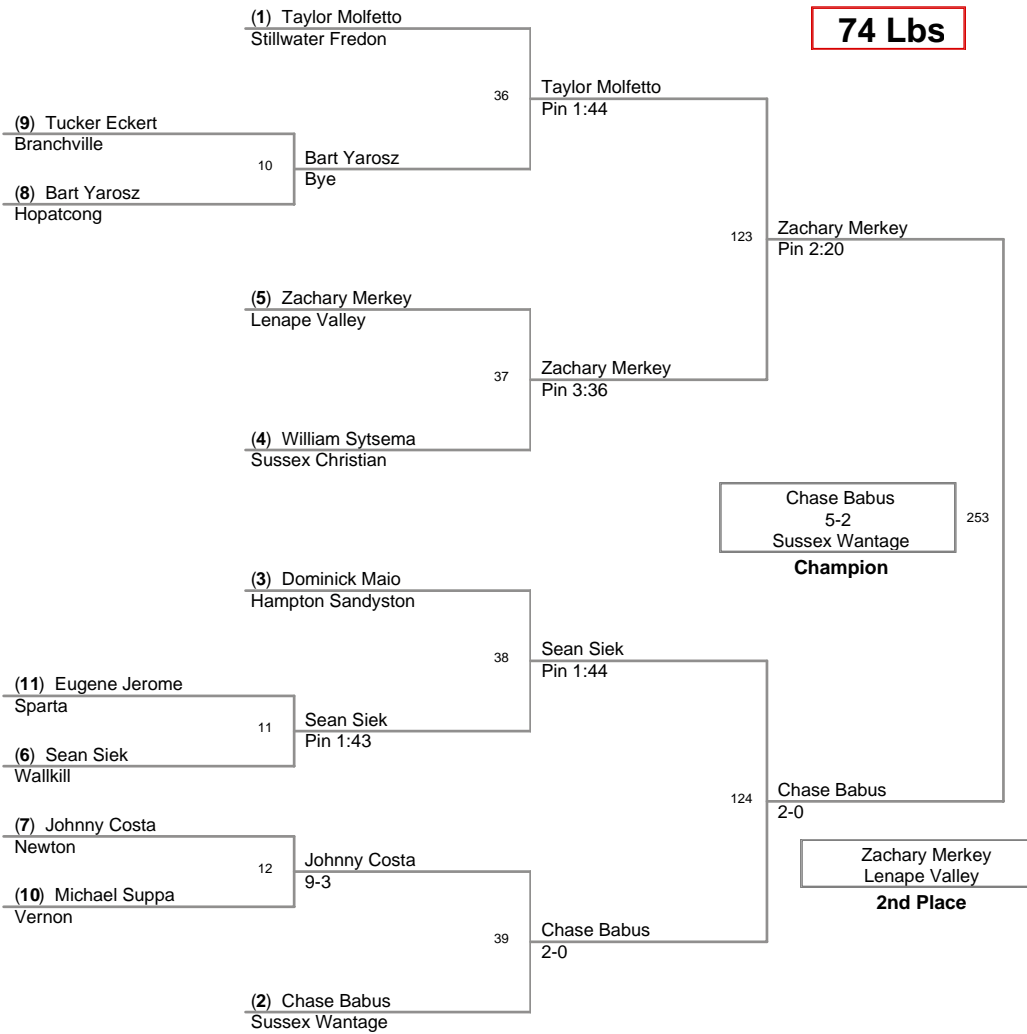

2009 Sussex County
Championships

66 Lbs

2009 Sussex County
Championships

70 Lbs

2009 Sussex County
Championships

74 Lbs

2009 Sussex County
Championships

78 Lbs