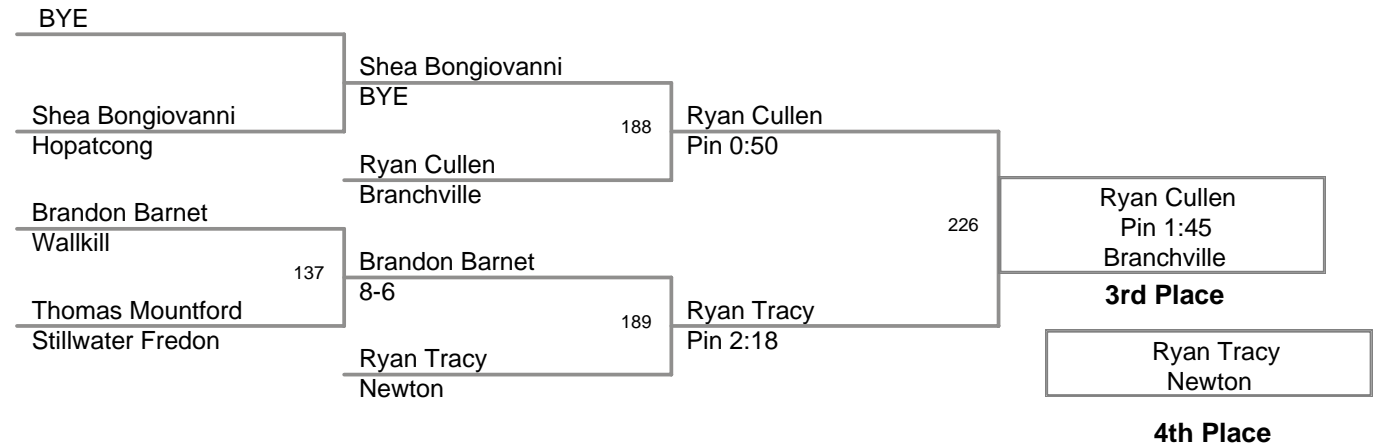

2009 Sussex County
Championships

86 Lbs