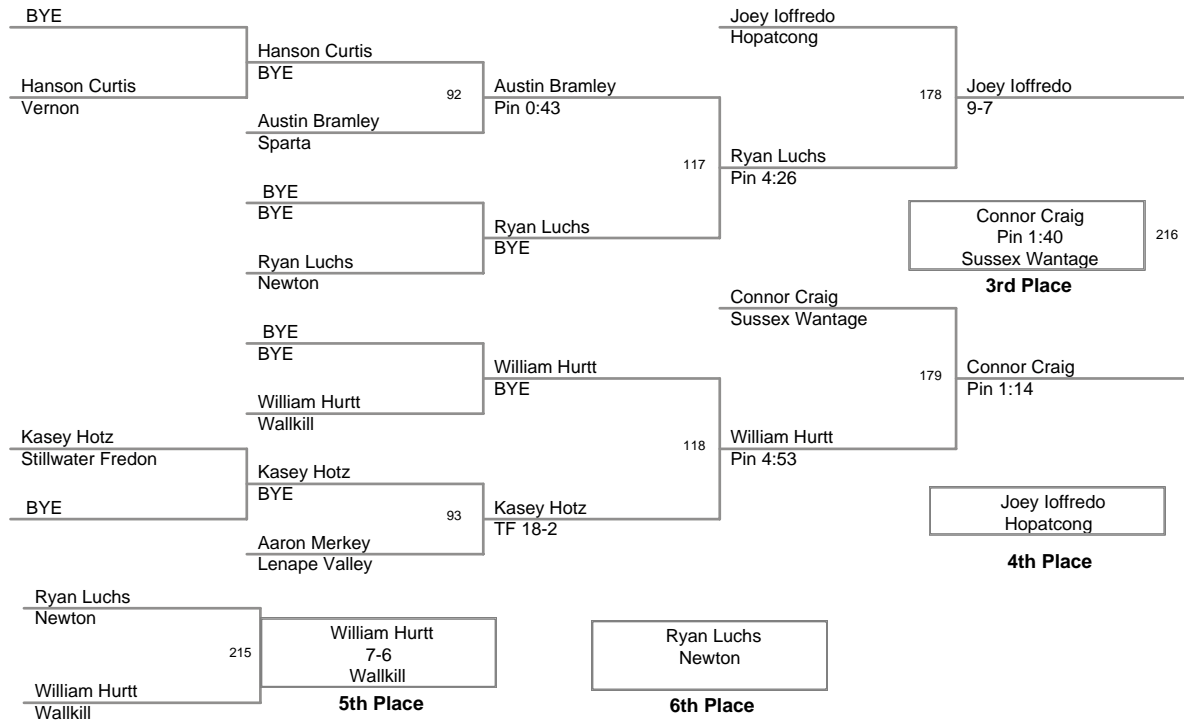

2009 Sussex County
Championships

66 Lbs