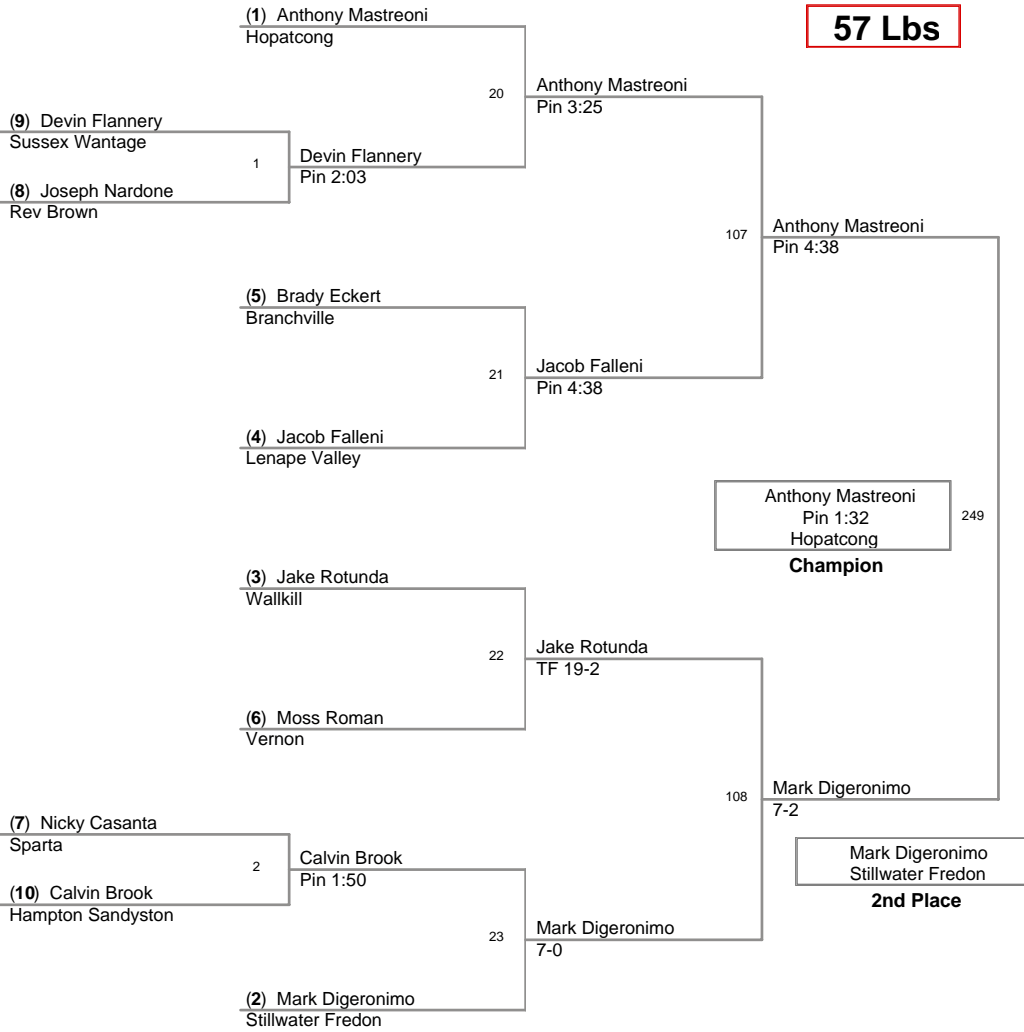

Bye Bye

6th Place

2009 Sussex County
Championships

HWT Lbs

2009 Sussex County
Championships

57 Lbs

2009 Sussex County
Championships

62 Lbs