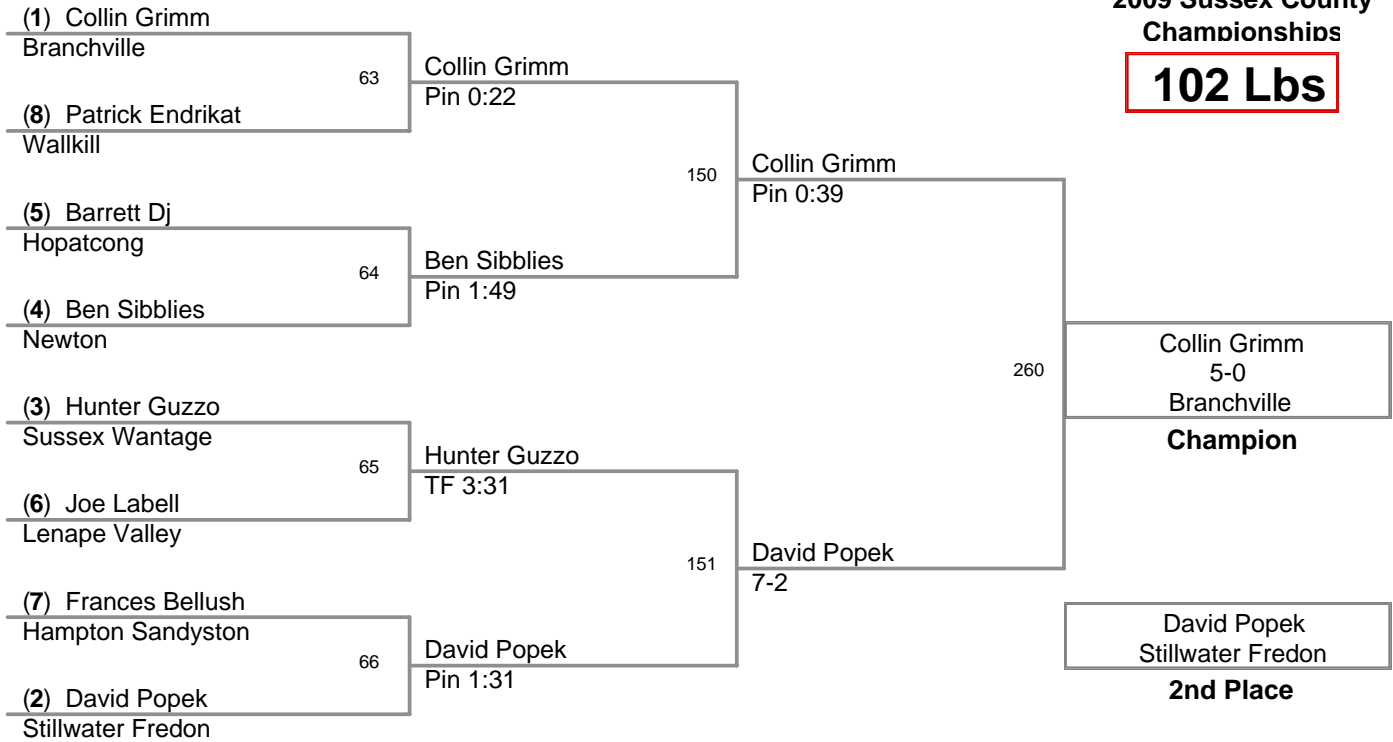

2009 Sussex County
Championships

102 Lbs