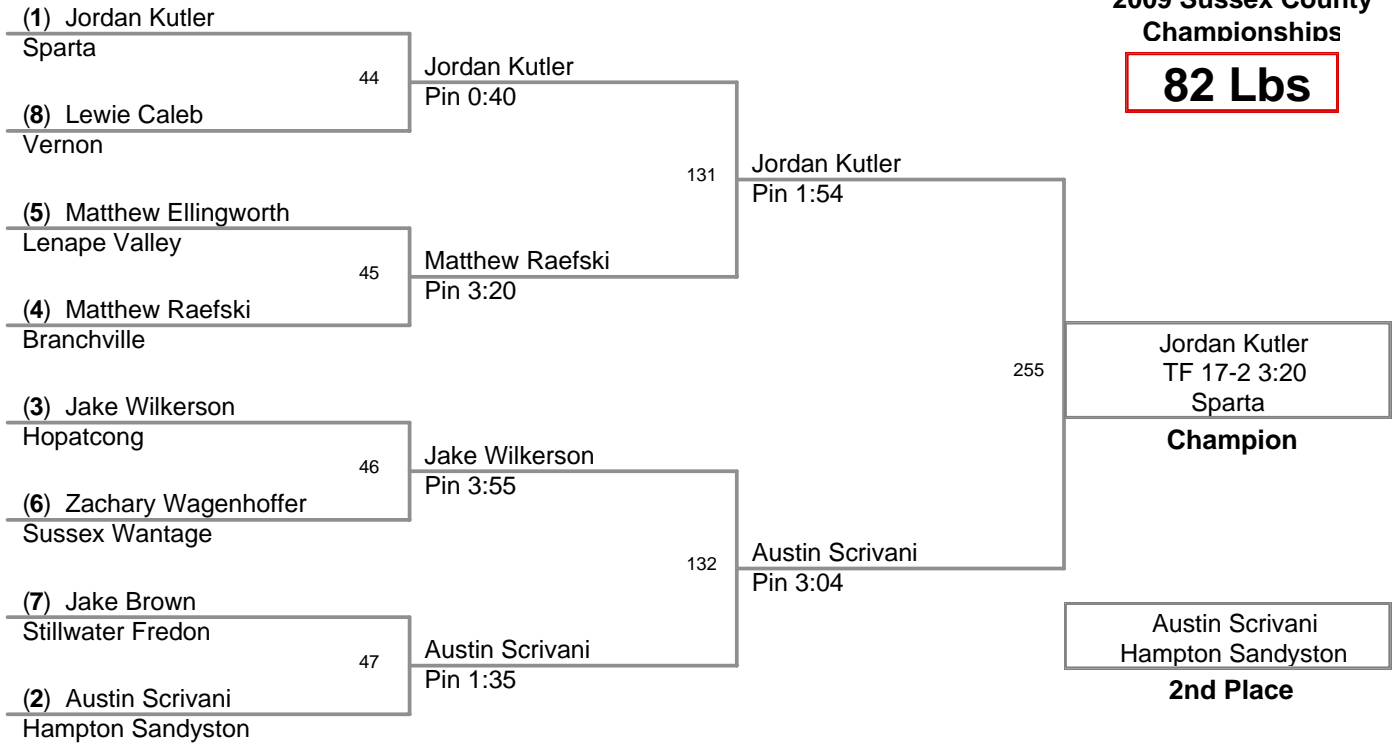

2009 Sussex County
Championships

82 Lbs