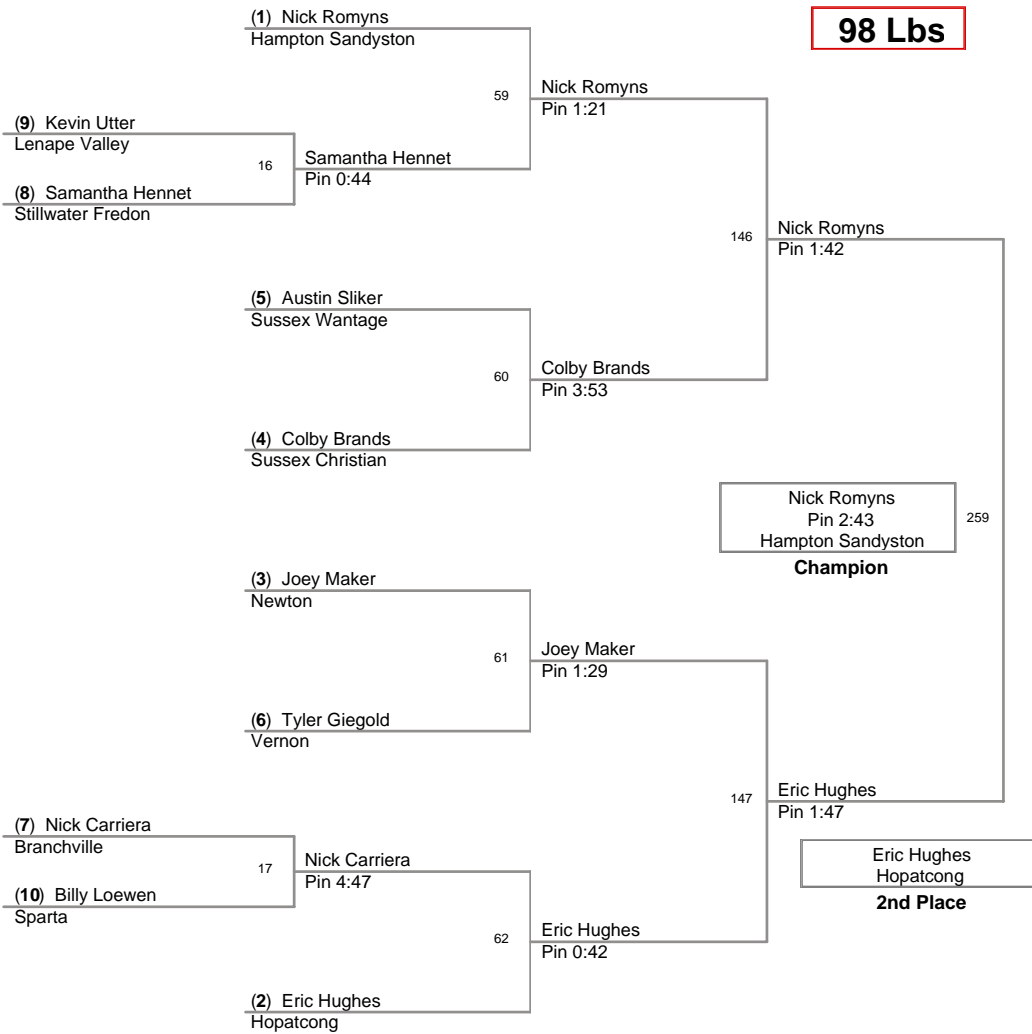

2009 Sussex County
Championships

82 Lbs

2009 Sussex County
Championships

86 Lbs

2009 Sussex County
Championships

90 Lbs

2009 Sussex County
Championships

98 Lbs