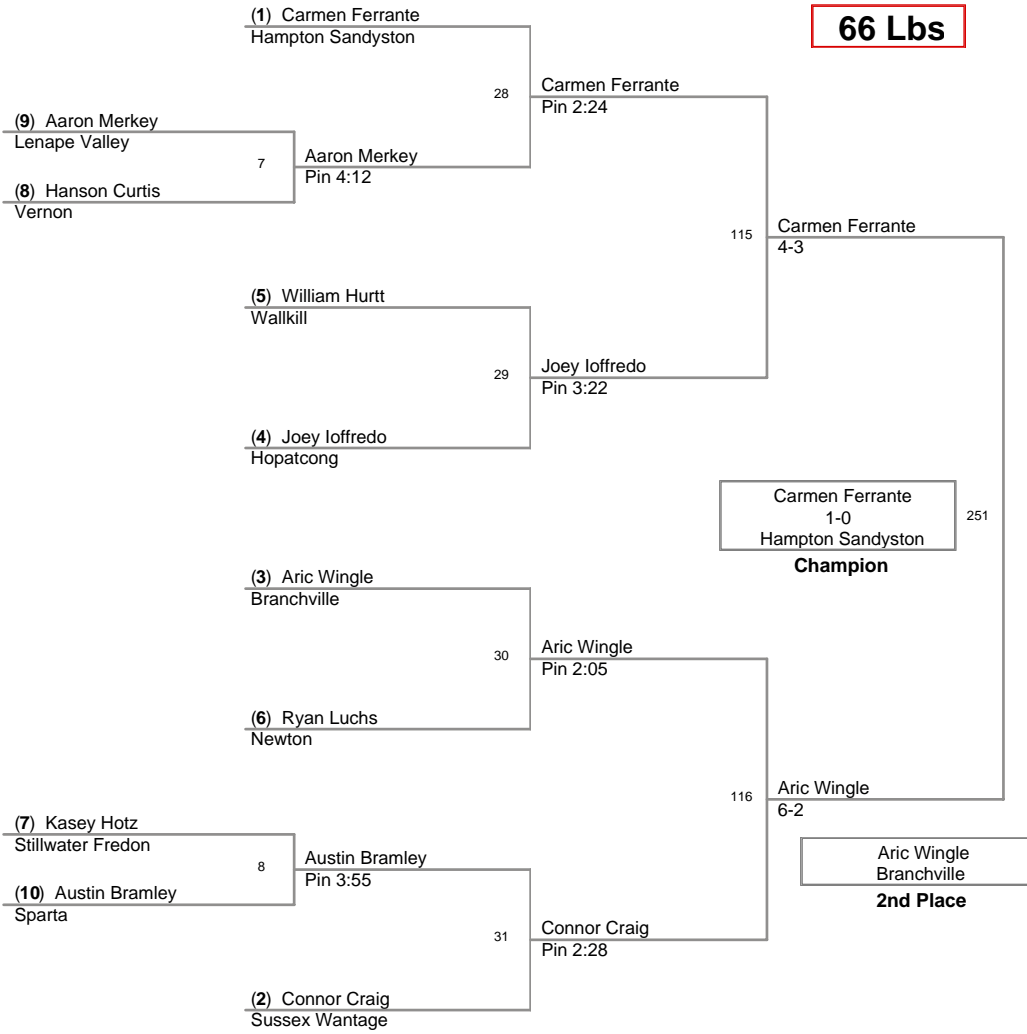

2009 Sussex County
Championships

66 Lbs