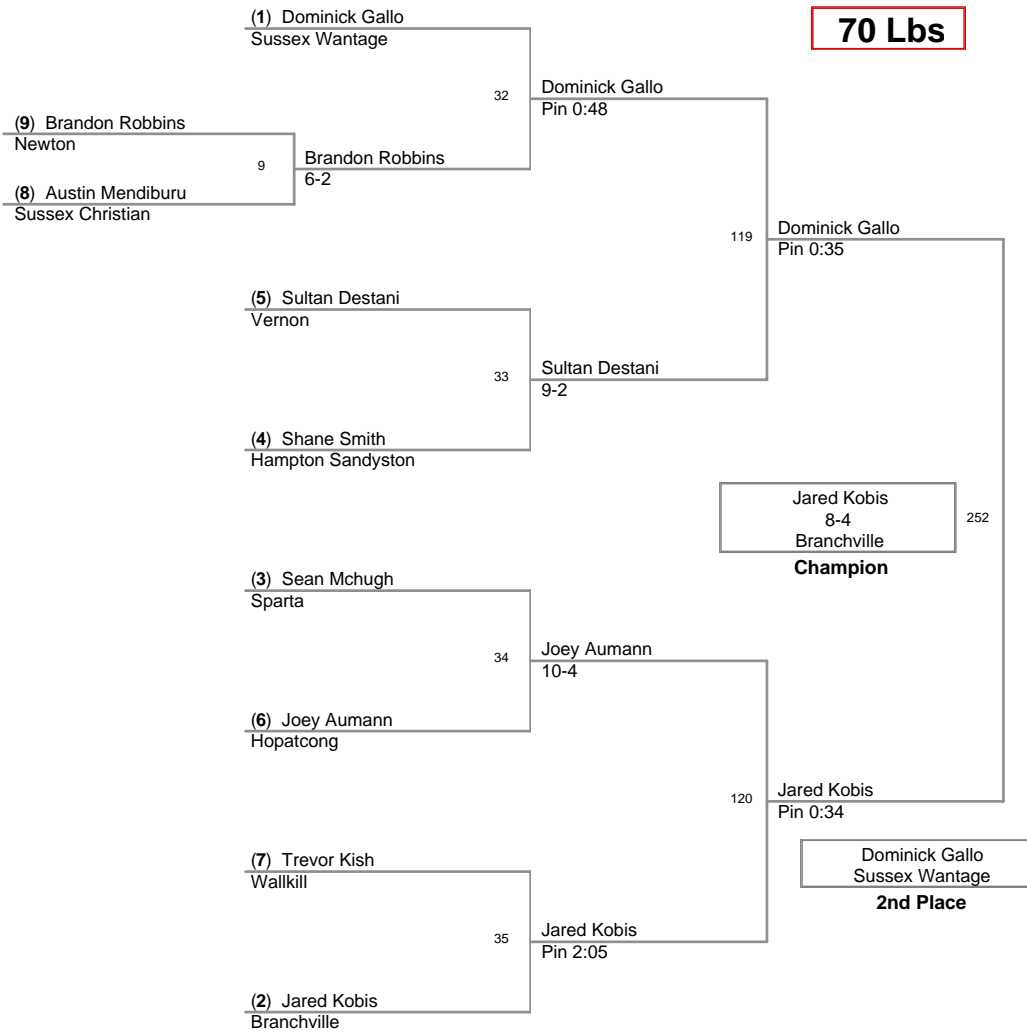

2009 Sussex County
Championships

70 Lbs