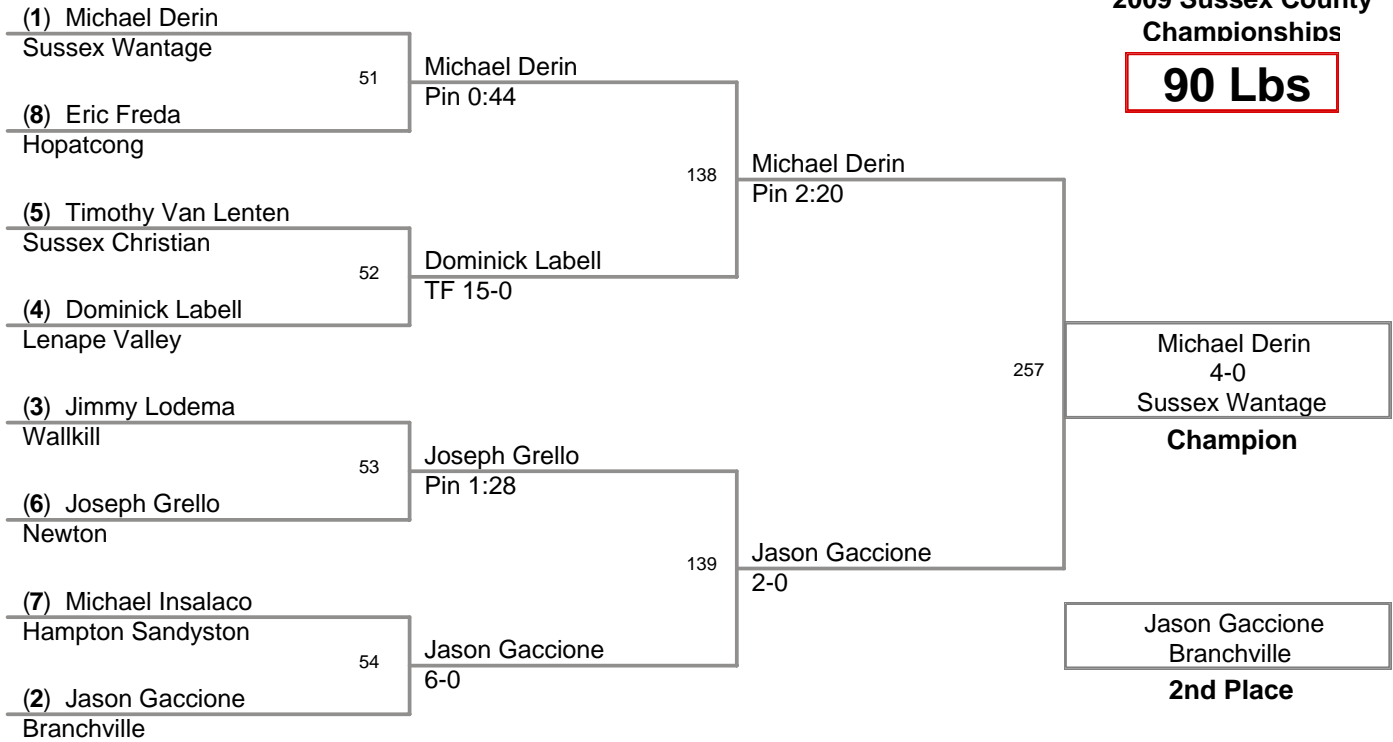

2009 Sussex County
Championships

82 Lbs

2009 Sussex County
Championships

86 Lbs

2009 Sussex County
Championships

90 Lbs

2009 Sussex County
Championships

98 Lbs