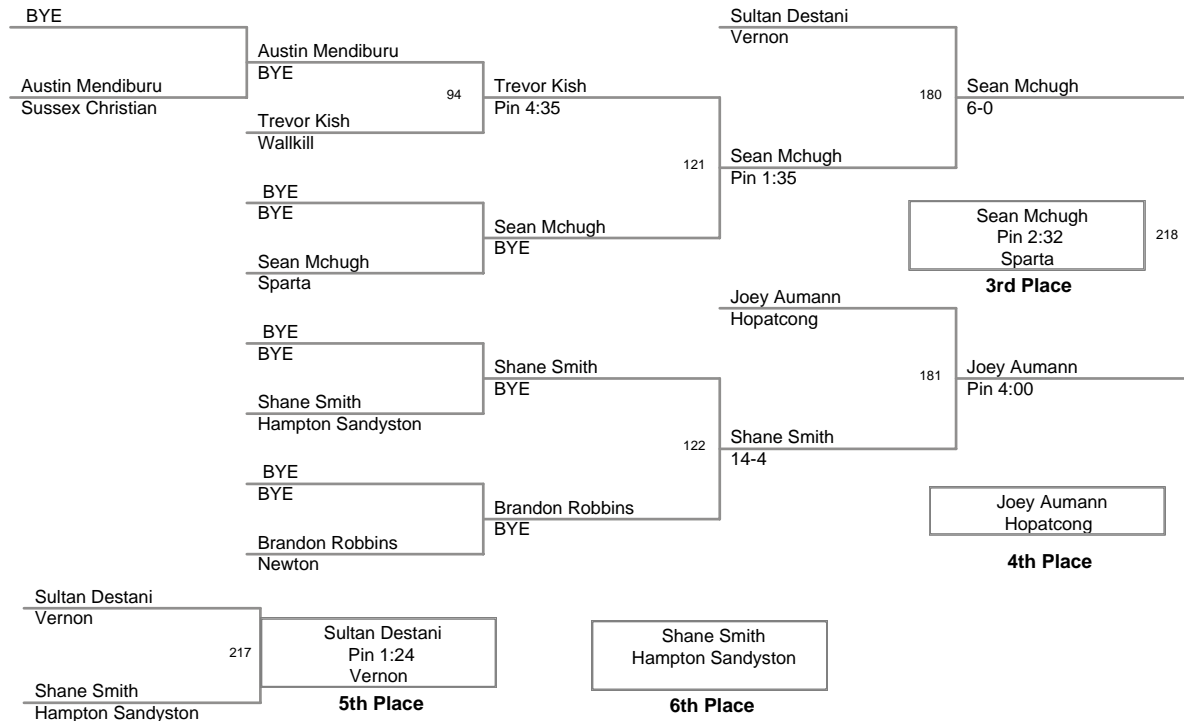

2009 Sussex County
Championships

70 Lbs