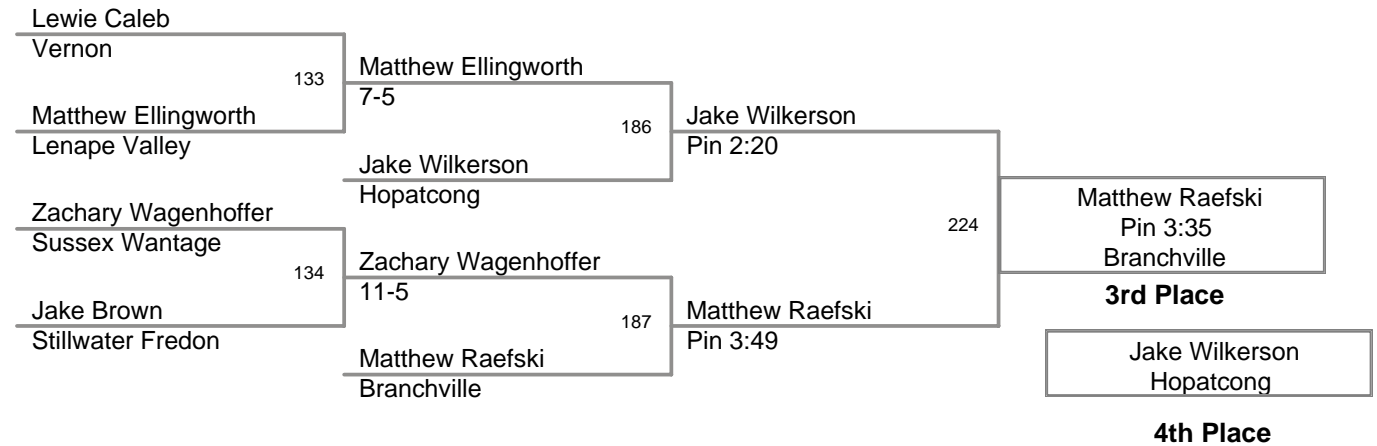

2009 Sussex County
Championships

82 Lbs