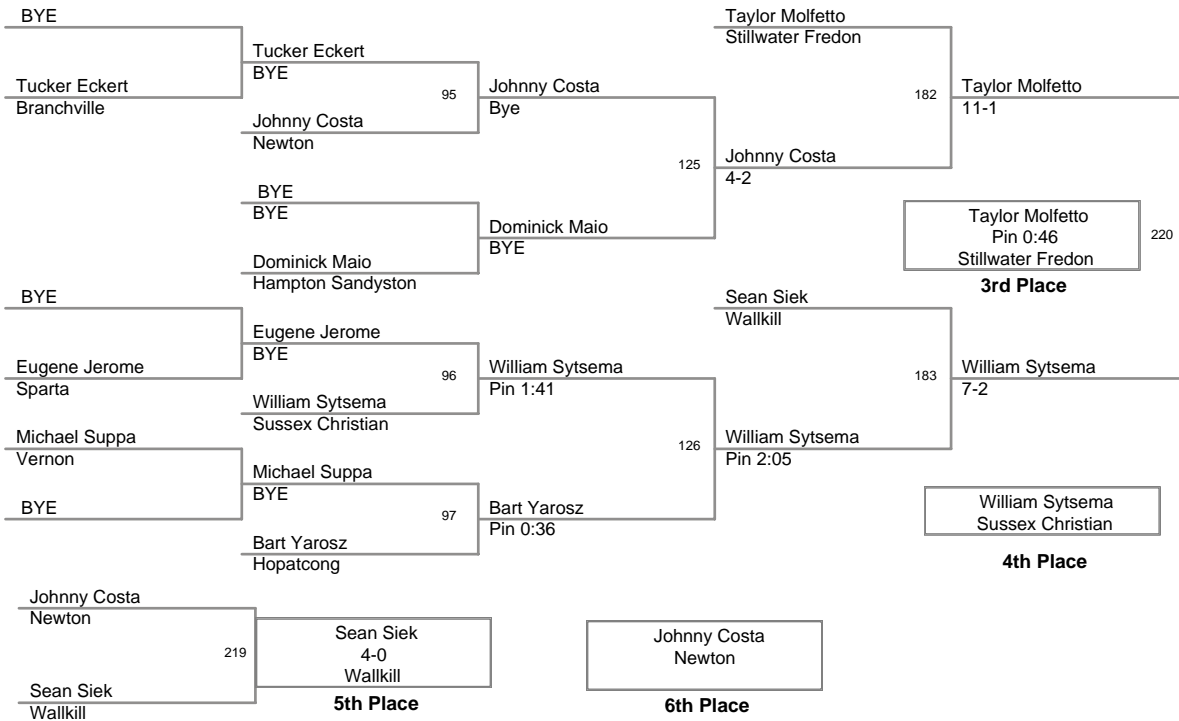

2009 Sussex County
Championships

66 Lbs

2009 Sussex County
Championships

70 Lbs

2009 Sussex County
Championships

74 Lbs

2009 Sussex County
Championships

78 Lbs