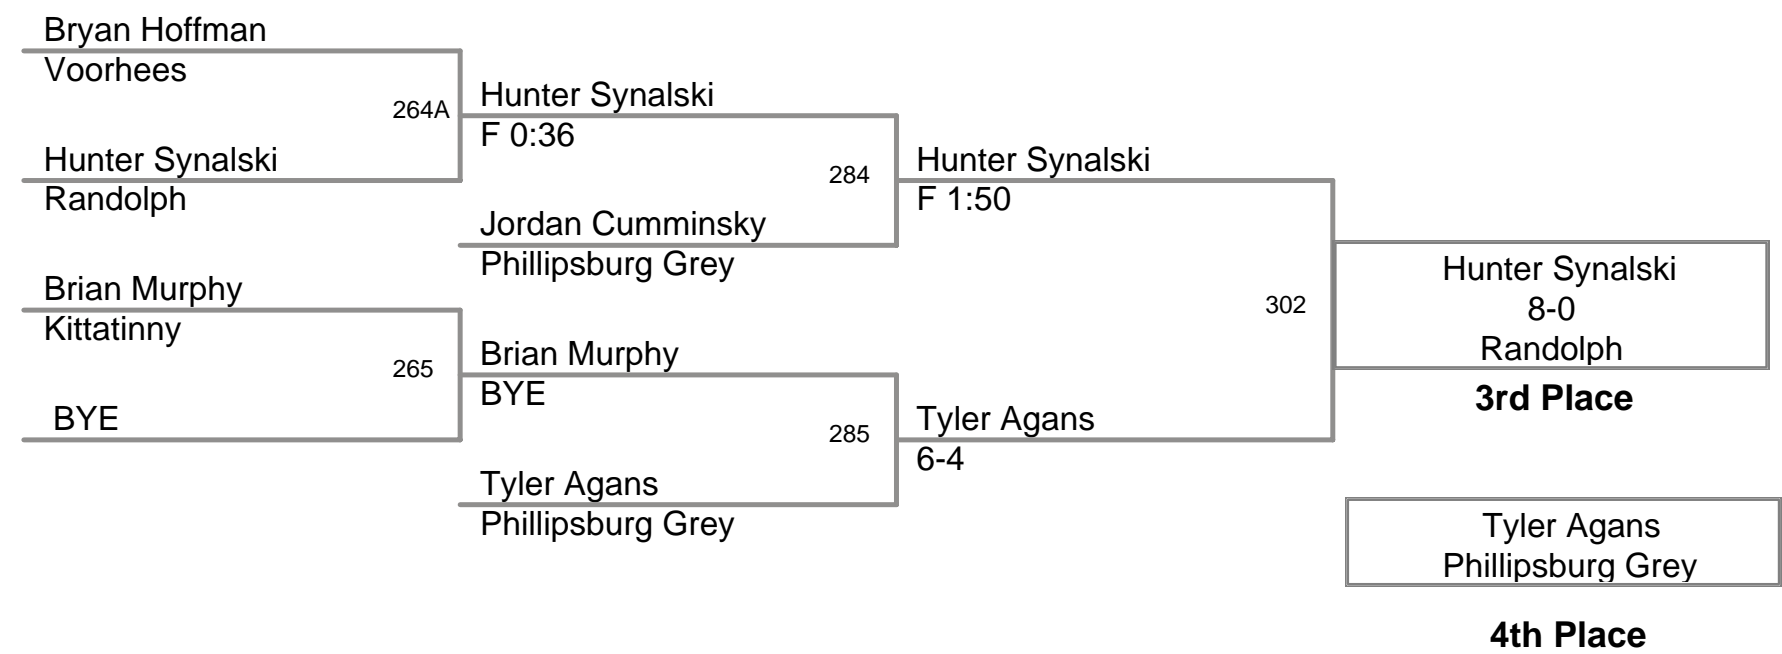

2009 NJGSWL JV
Championships

65 Lbs

2009 NJGSWL JV
Championships

70 Lbs

2009 NJGSWL JV
Championships

75 Lbs

2009 NJGSWL JV
Championships

80 Lbs