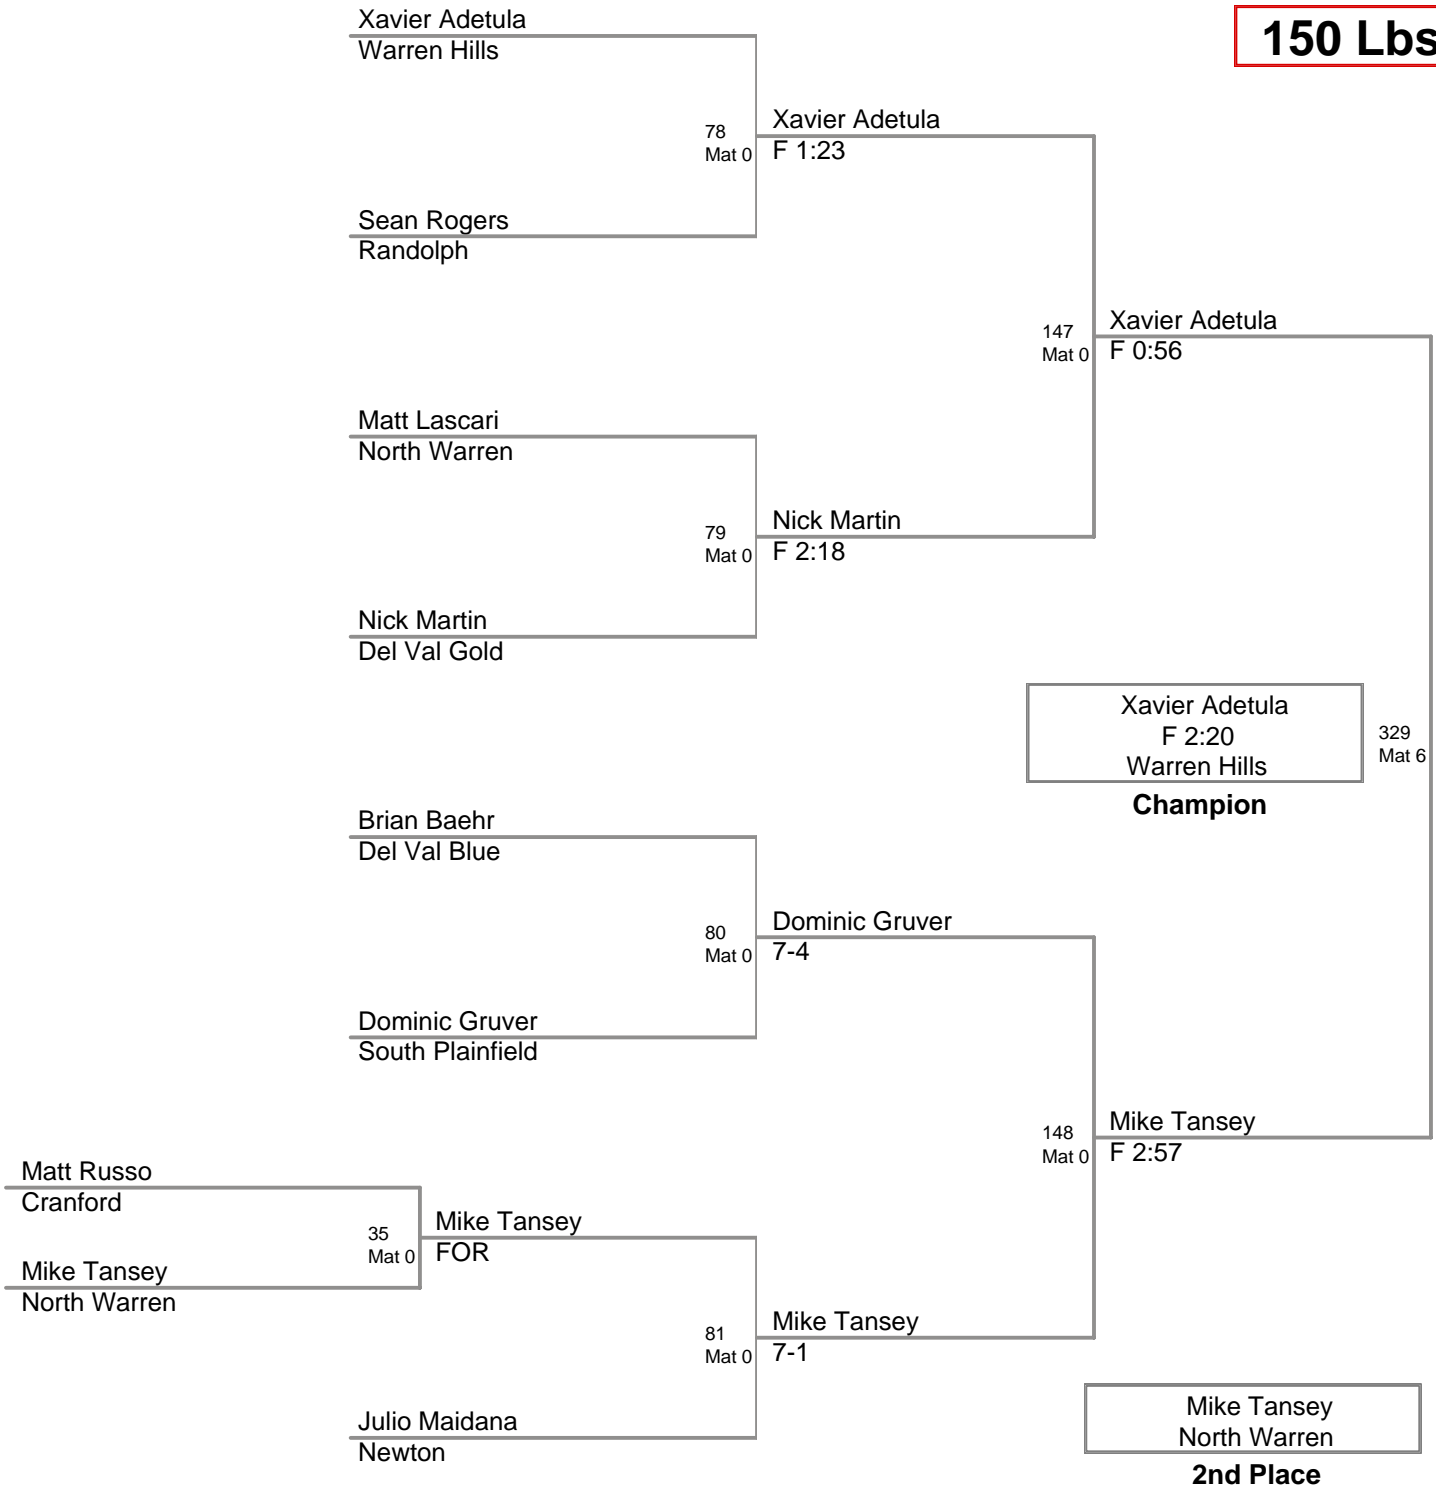

2009 NJGSWL JV
Championships

150 Lbs