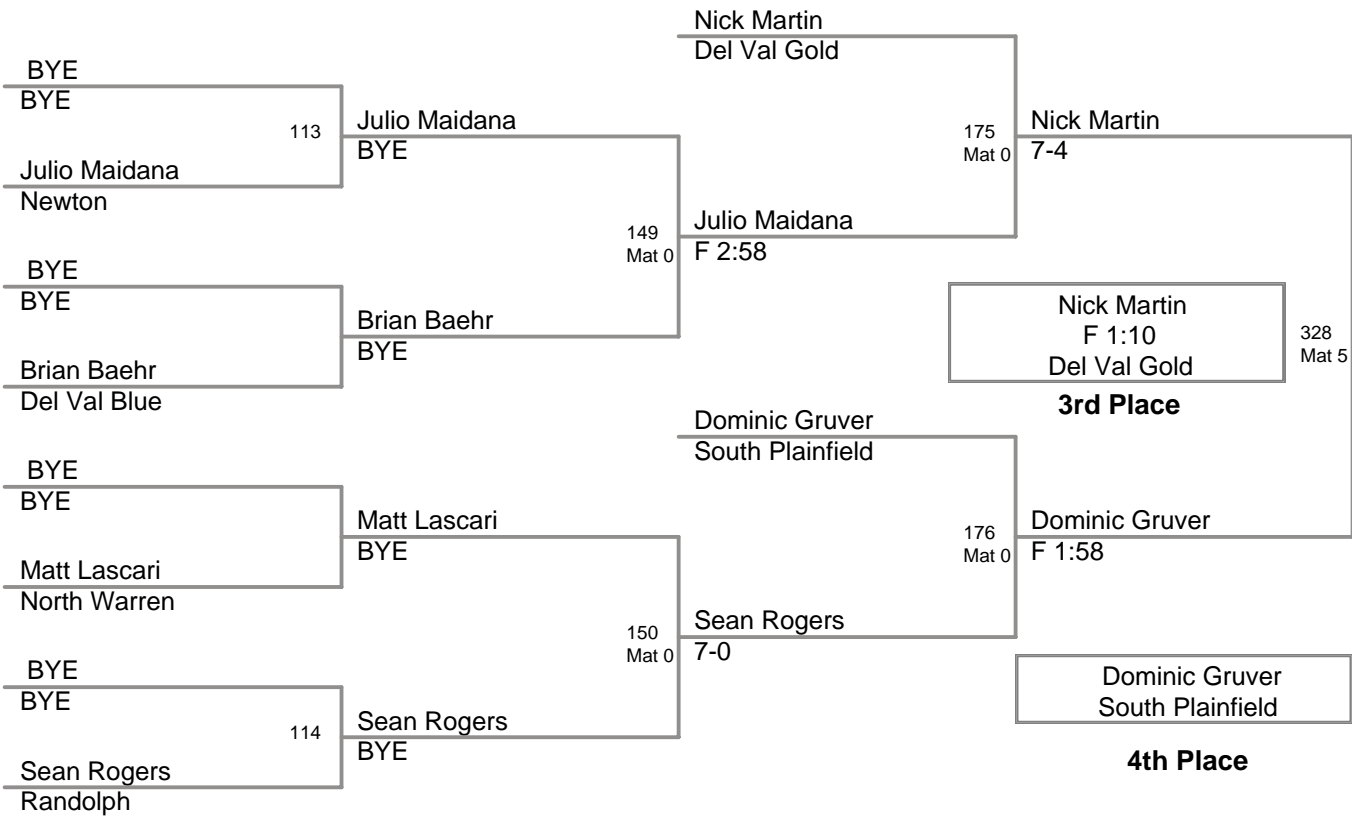

2009 NJGSWL JV
Championships

150 Lbs