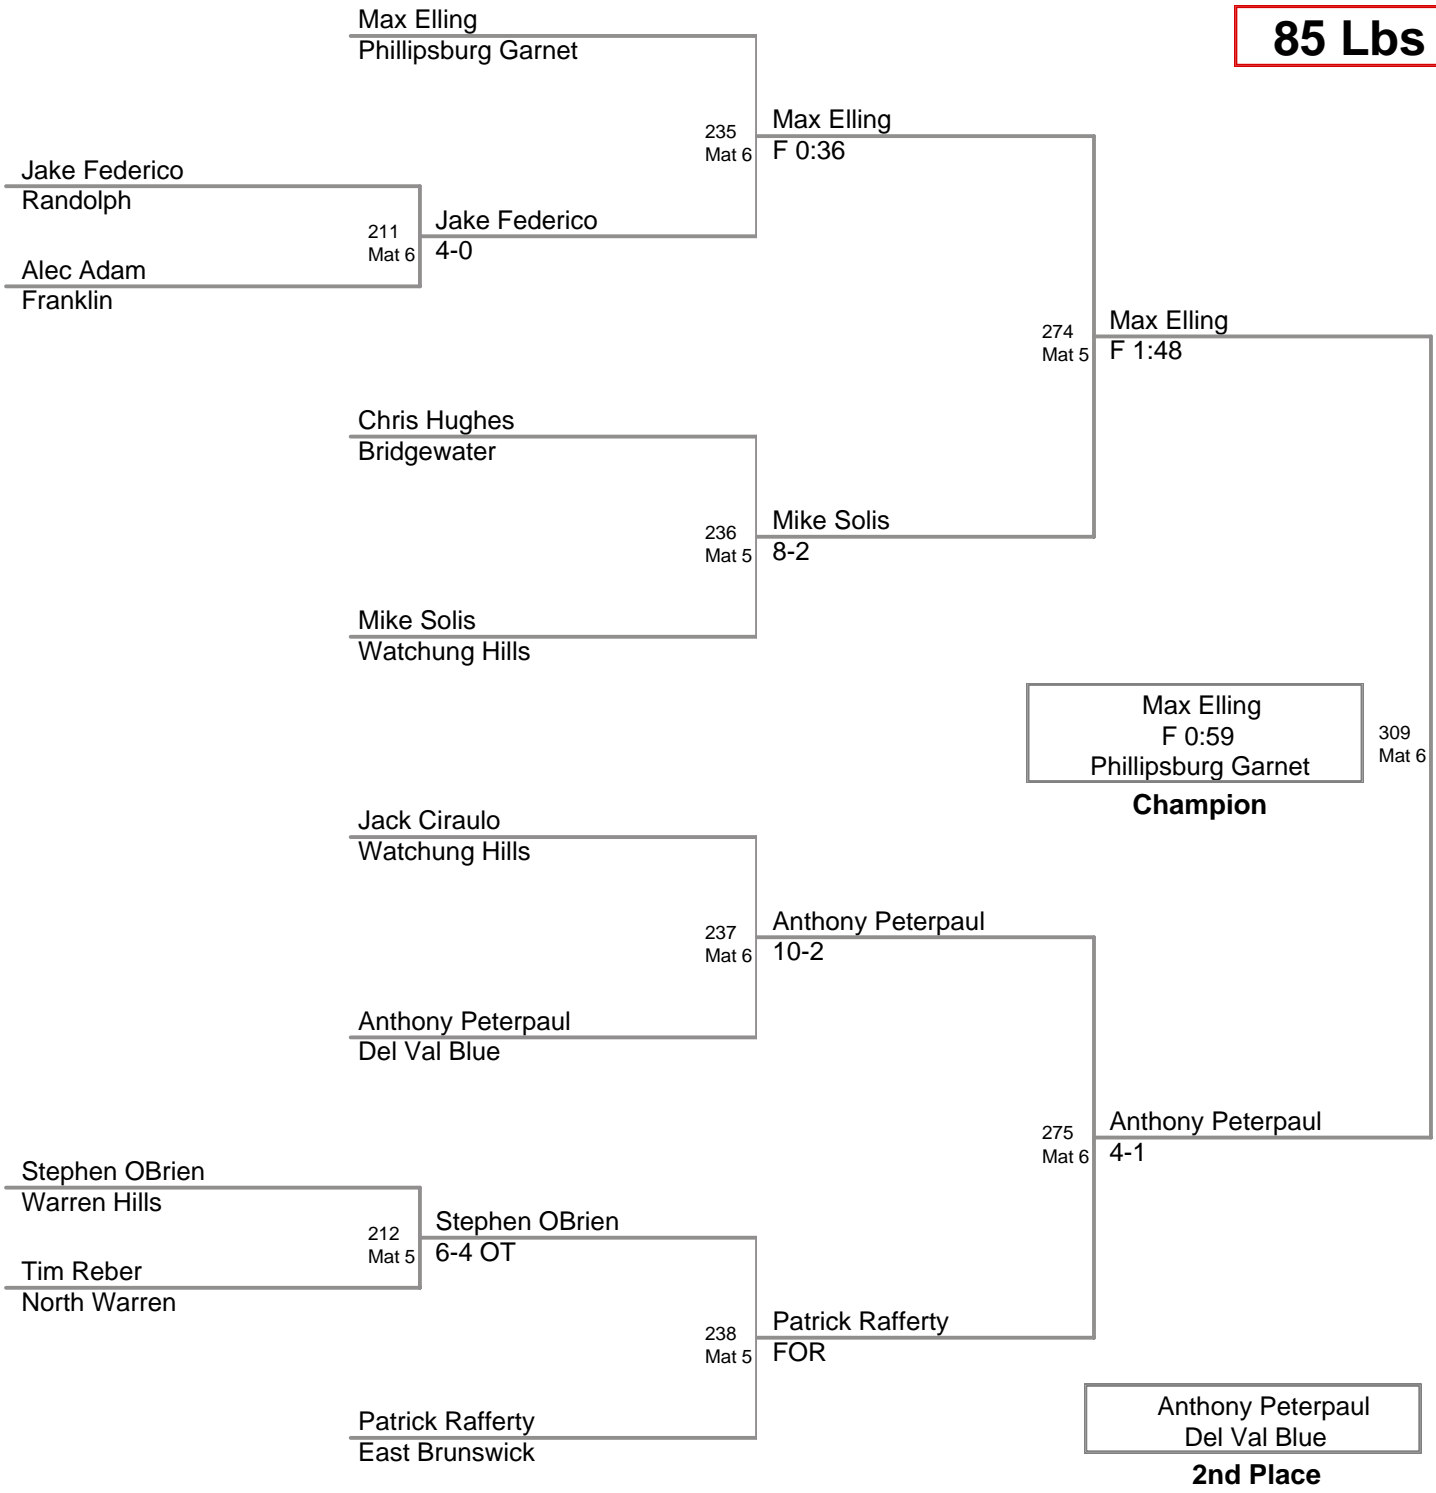

2009 NJGSWL JV
Championships

85 Lbs