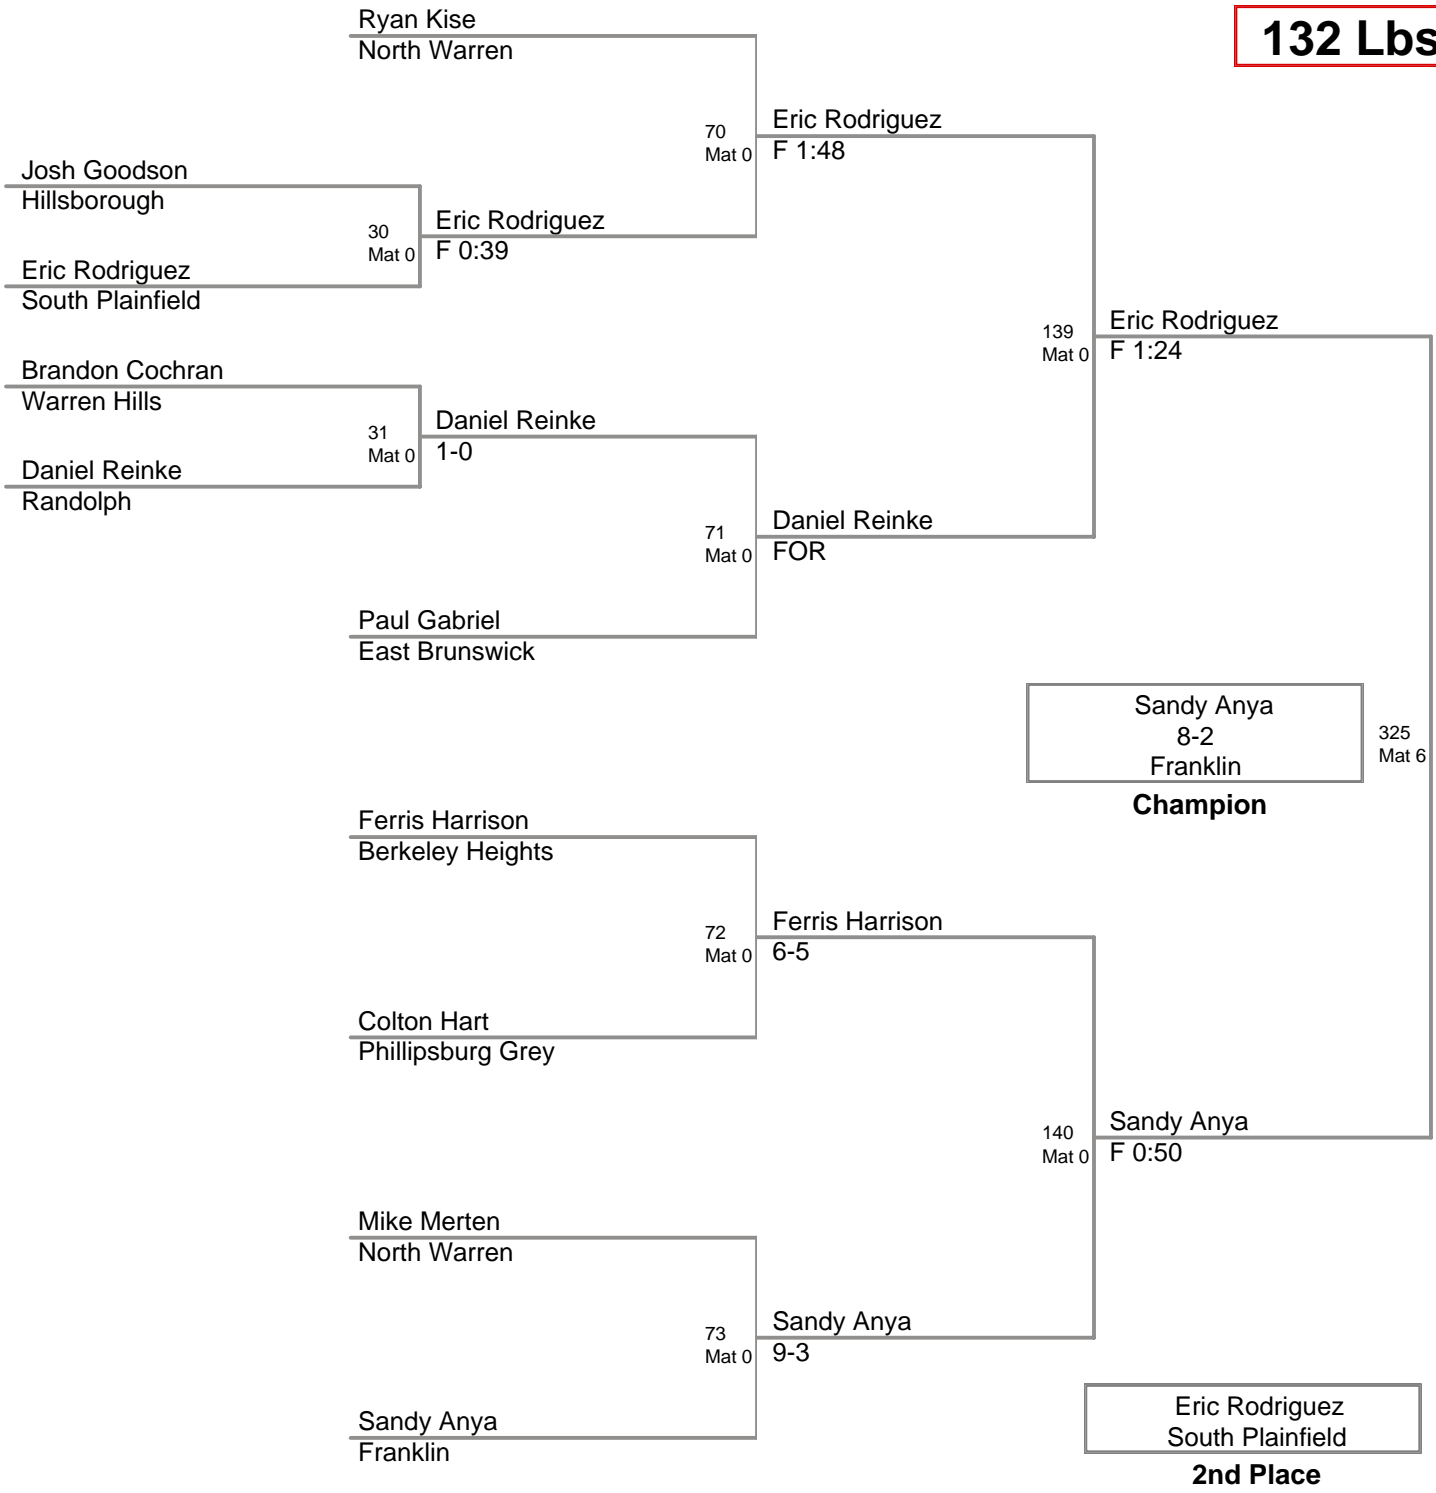

2009 NJGSWL JV
Championships

107 Lbs

2009 NJGSWL JV
Championships

119 Lbs

2009 NJGSWL JV
Championships

124 Lbs

2009 NJGSWL JV
Championships

132 Lbs