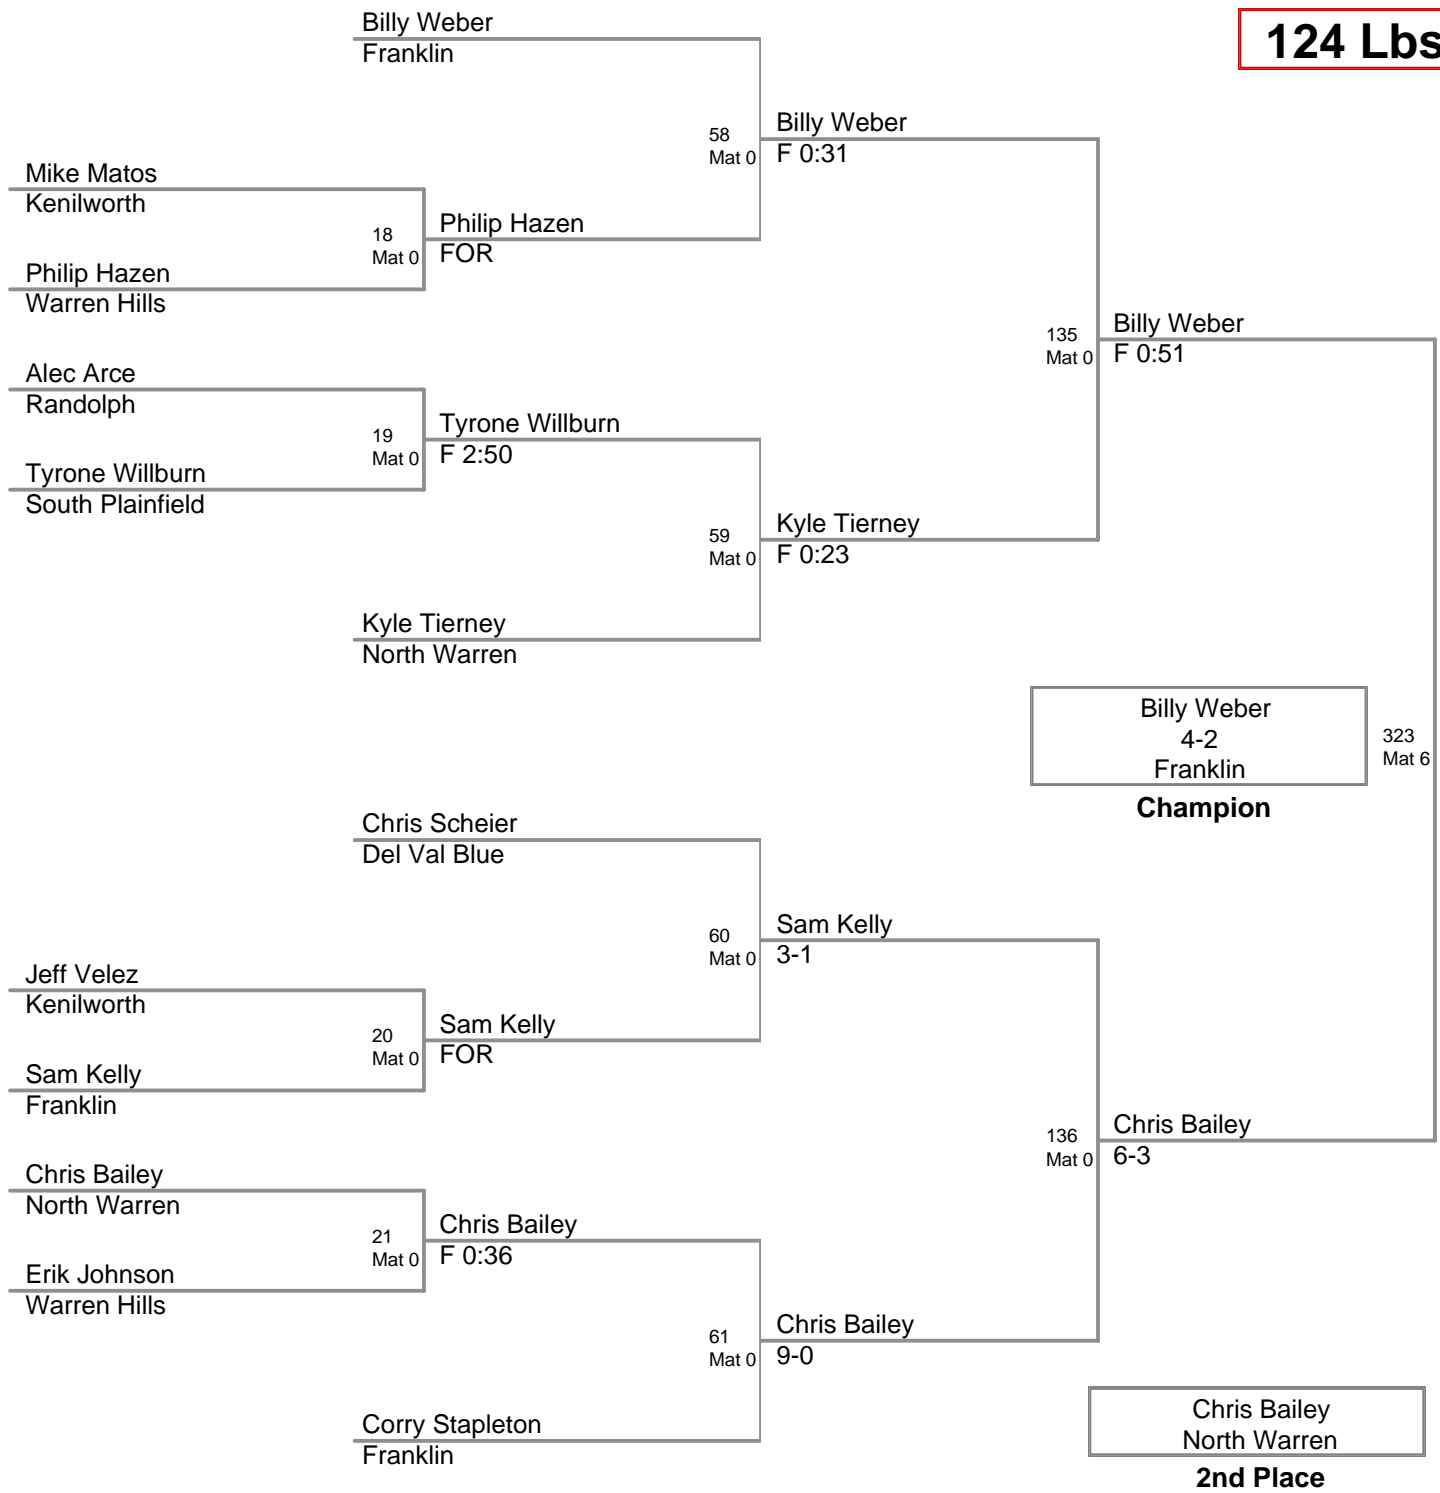

2009 NJGSWL JV
Championships

107 Lbs

2009 NJGSWL JV
Championships

119 Lbs

2009 NJGSWL JV
Championships

124 Lbs

2009 NJGSWL JV
Championships

132 Lbs