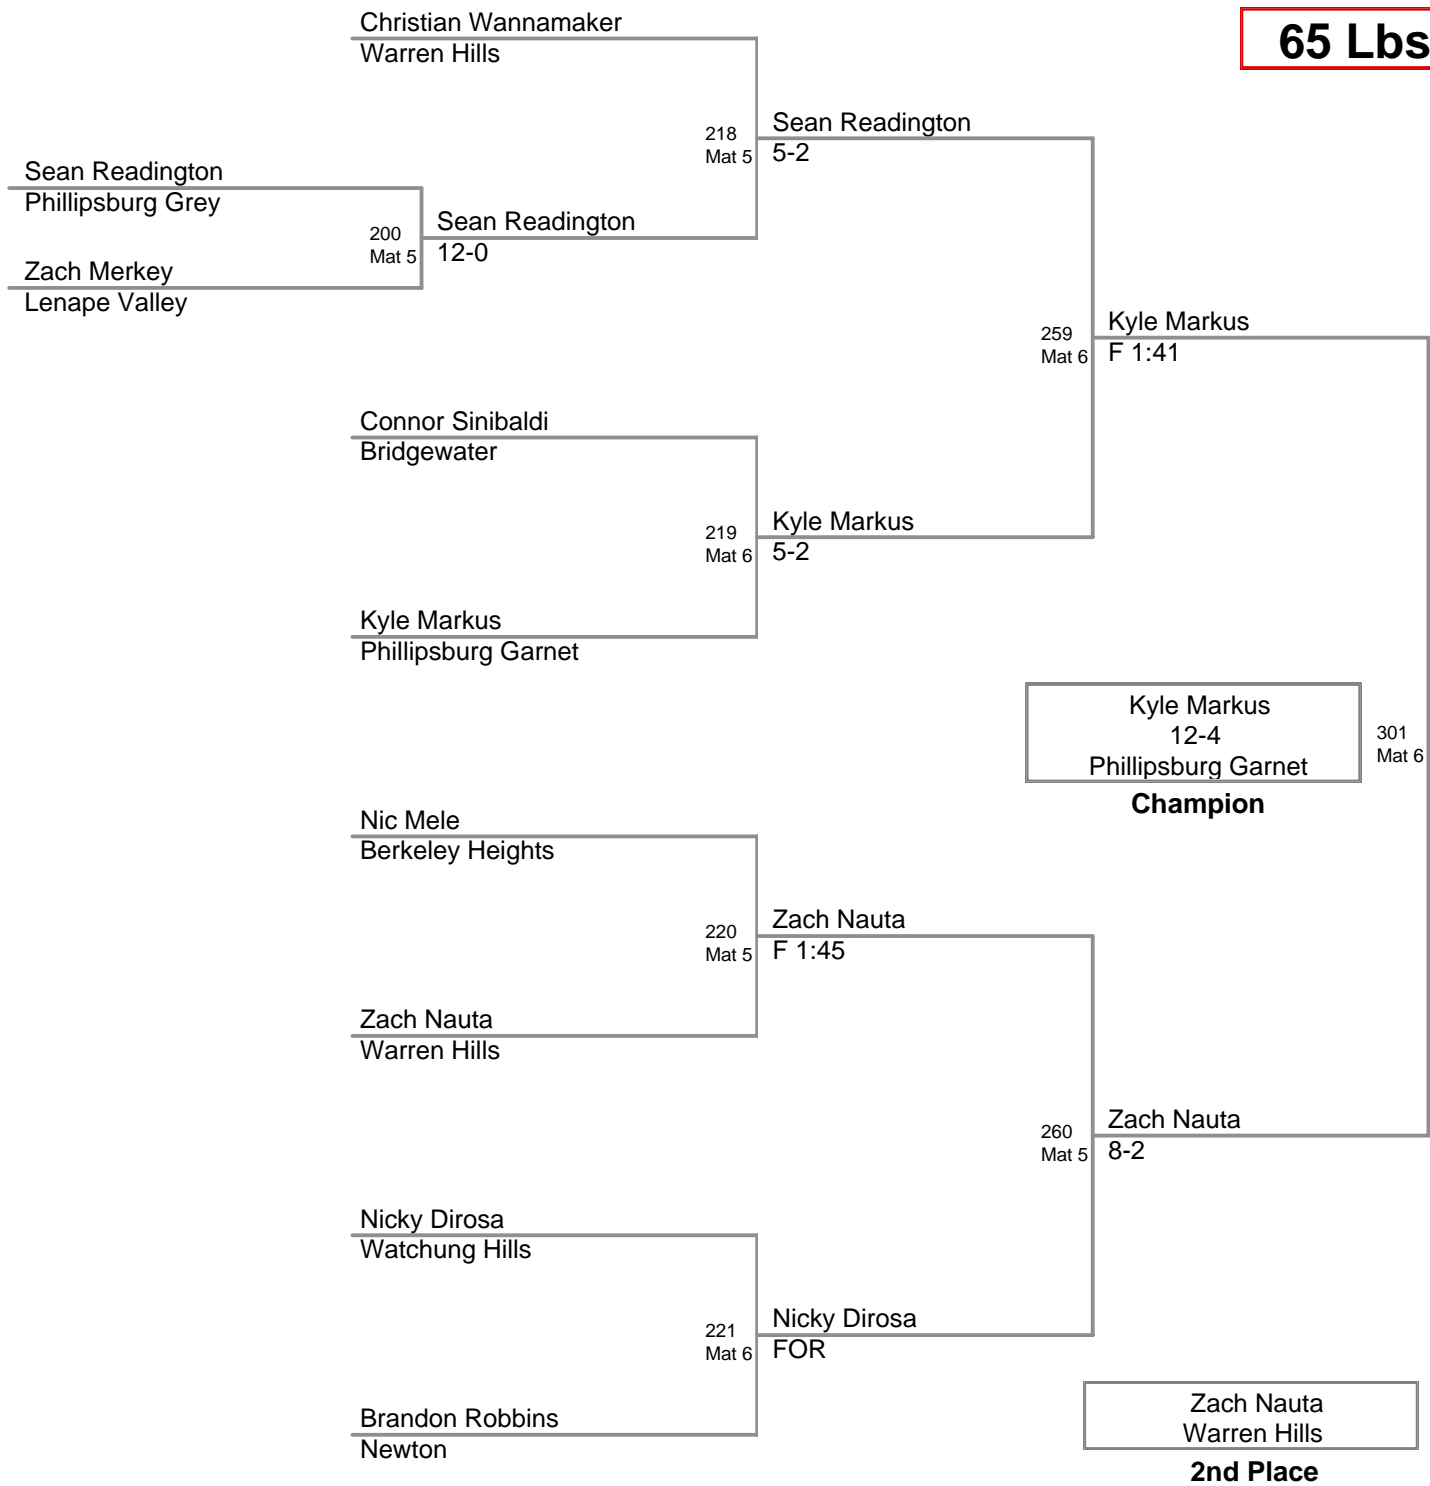

2009 NJGSWL JV
Championships

65 Lbs

2009 NJGSWL JV
Championships

70 Lbs

2009 NJGSWL JV
Championships

75 Lbs

2009 NJGSWL JV
Championships

80 Lbs