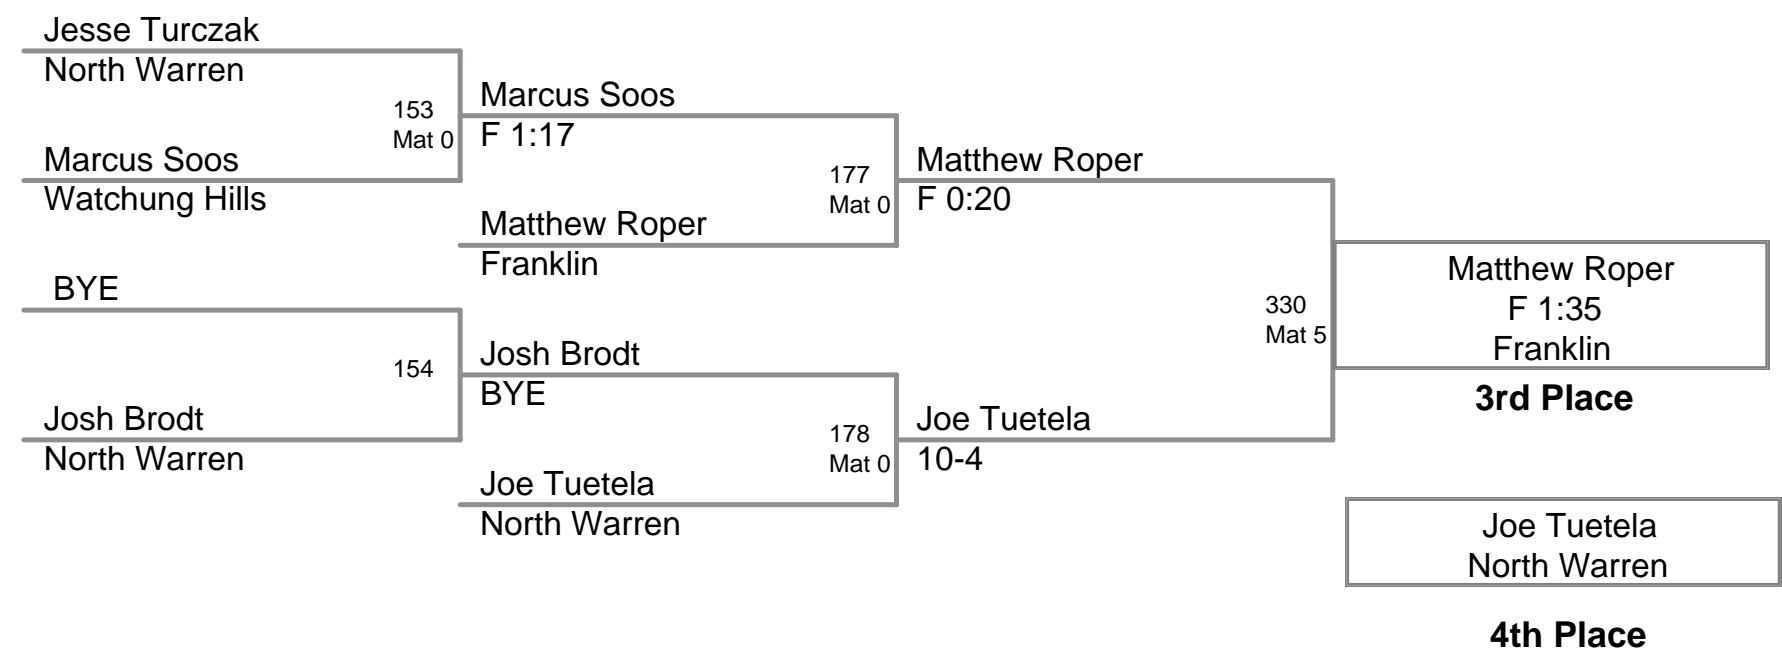

2009 NJGSWL JV
Championships

140 Lbs

2009 NJGSWL JV
Championships

150 Lbs

2009 NJGSWL JV
Championships

175 Lbs

2009 NJGSWL JV
Championships

240 Lbs