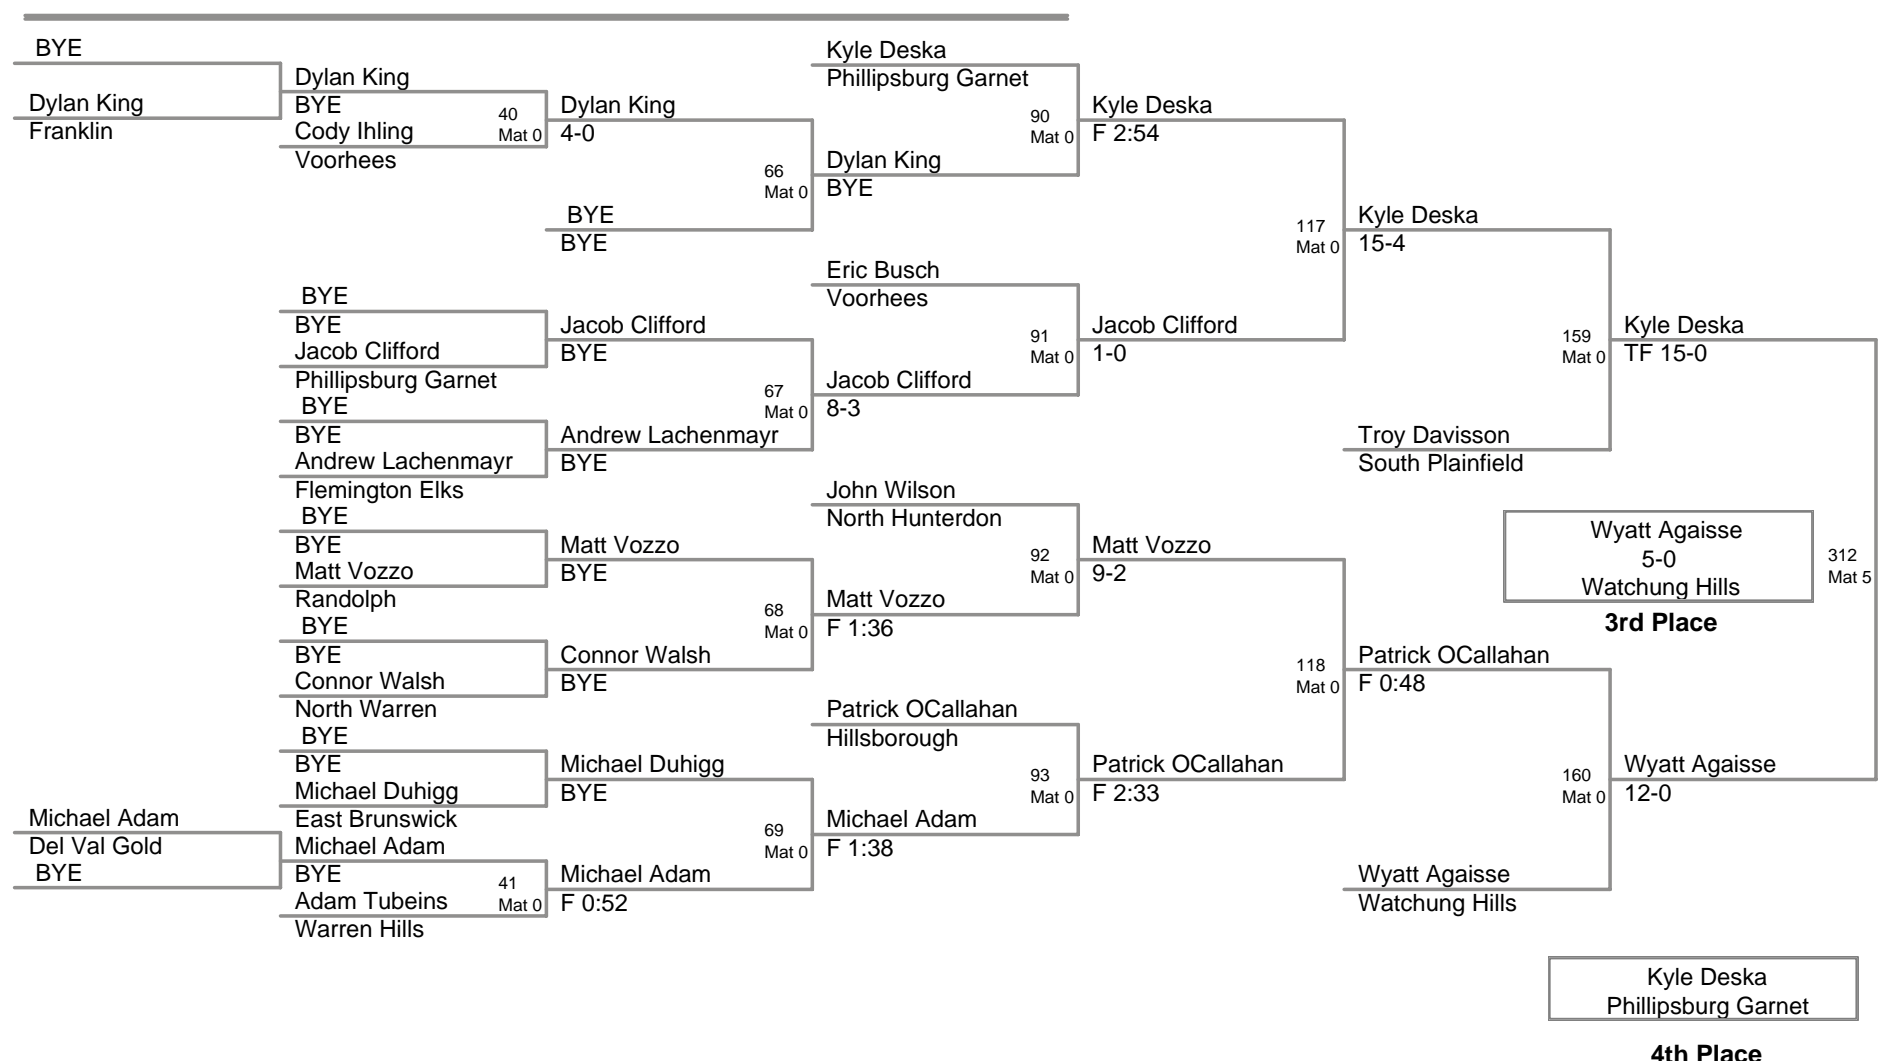

2009 NJGSWL JV
Championships

90 Lbs