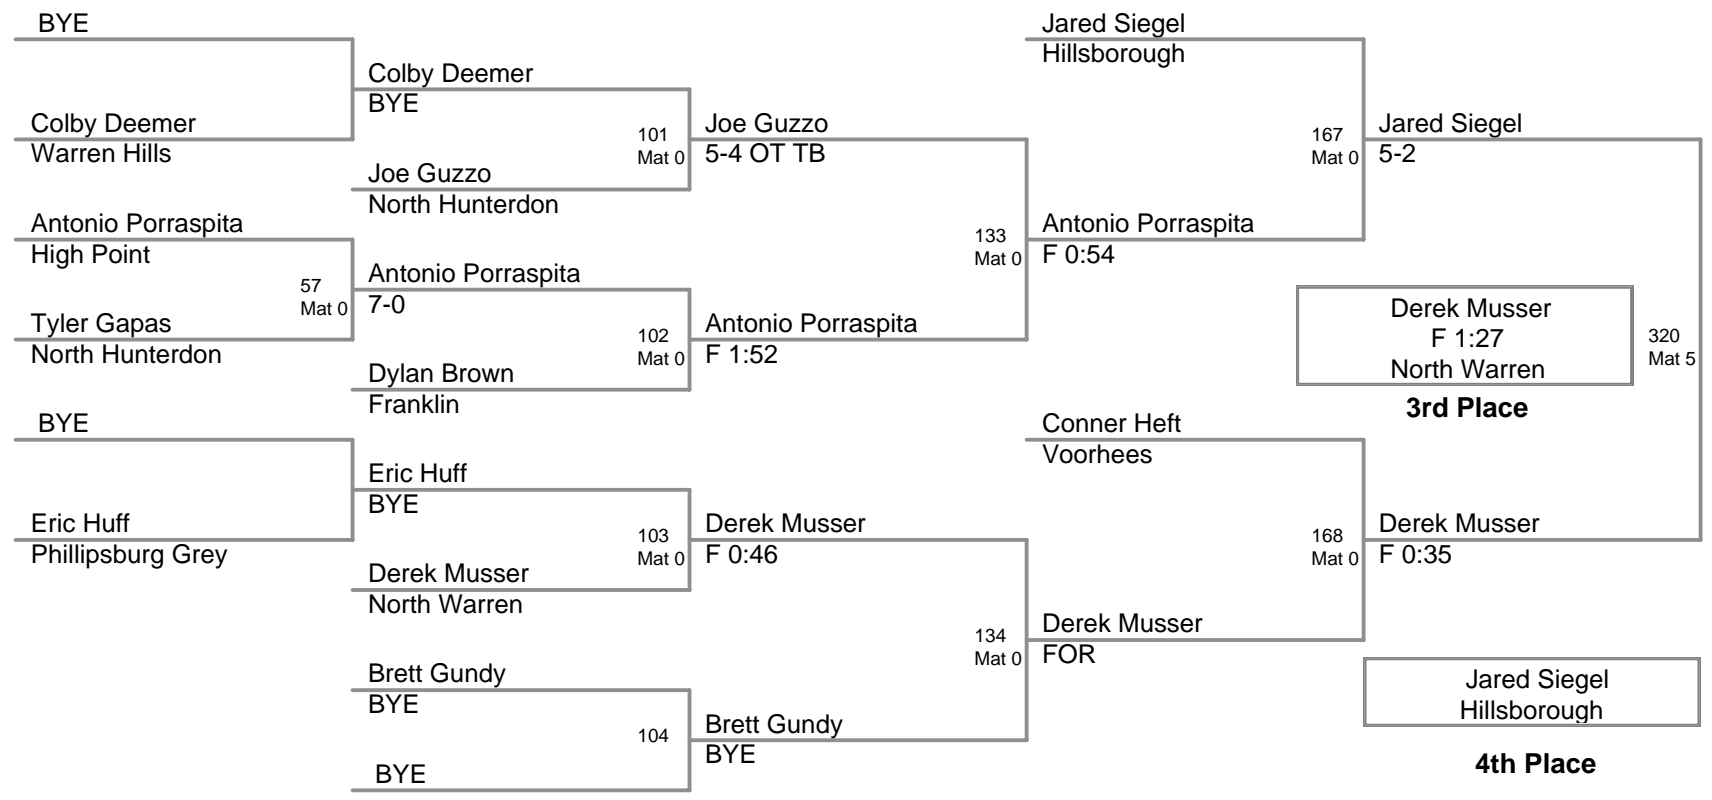

2009 NJGSWL JV
Championships

119 Lbs