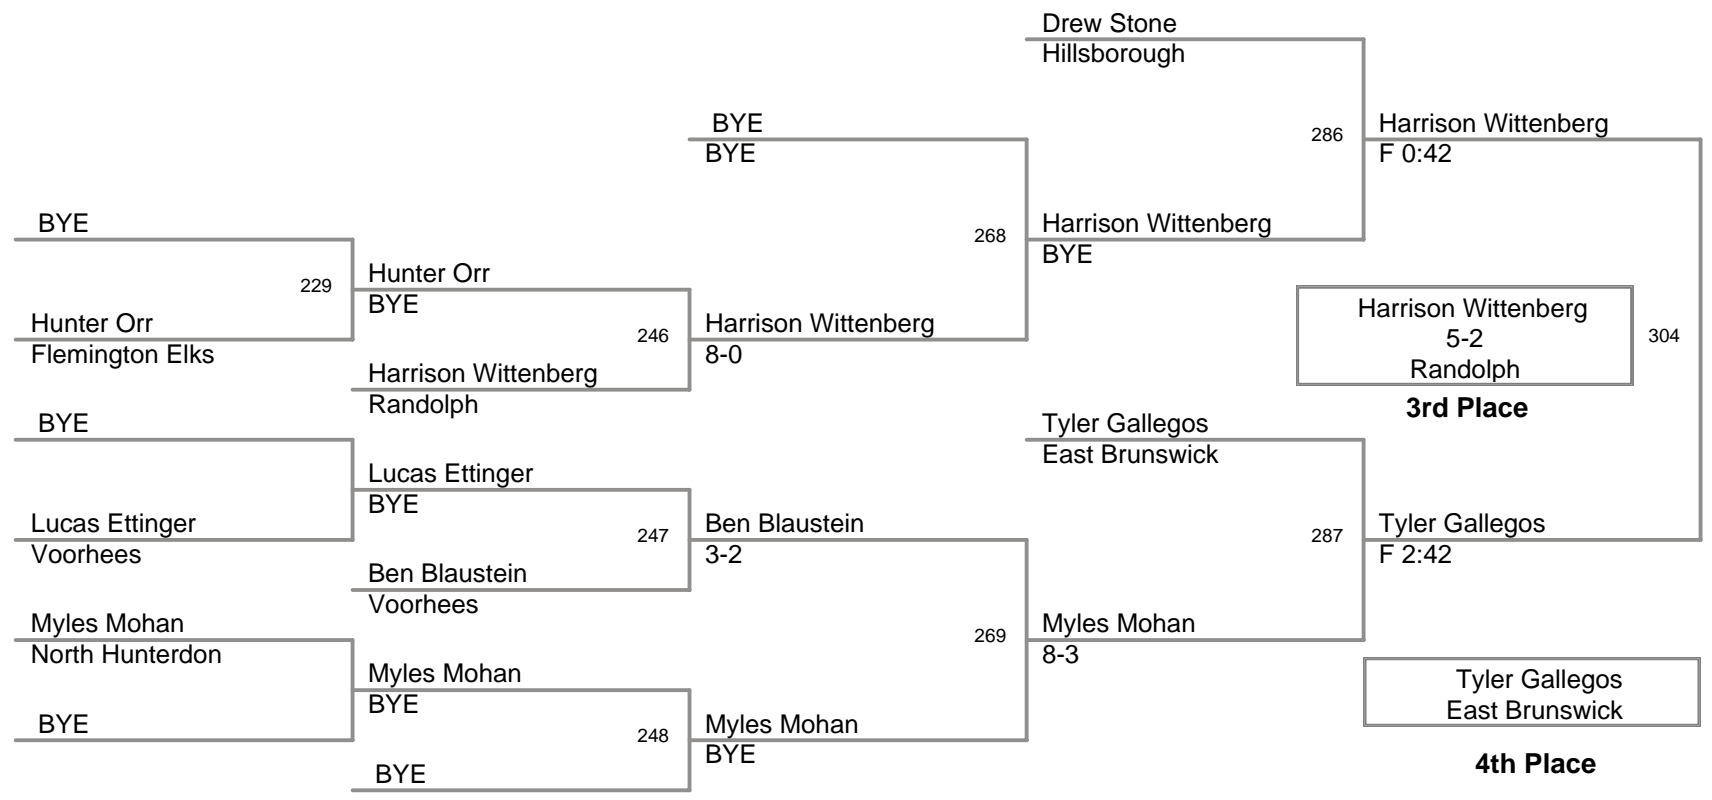

2009 NJGSWL JV
Championships

65 Lbs

2009 NJGSWL JV
Championships

70 Lbs

2009 NJGSWL JV
Championships

75 Lbs

2009 NJGSWL JV
Championships

80 Lbs