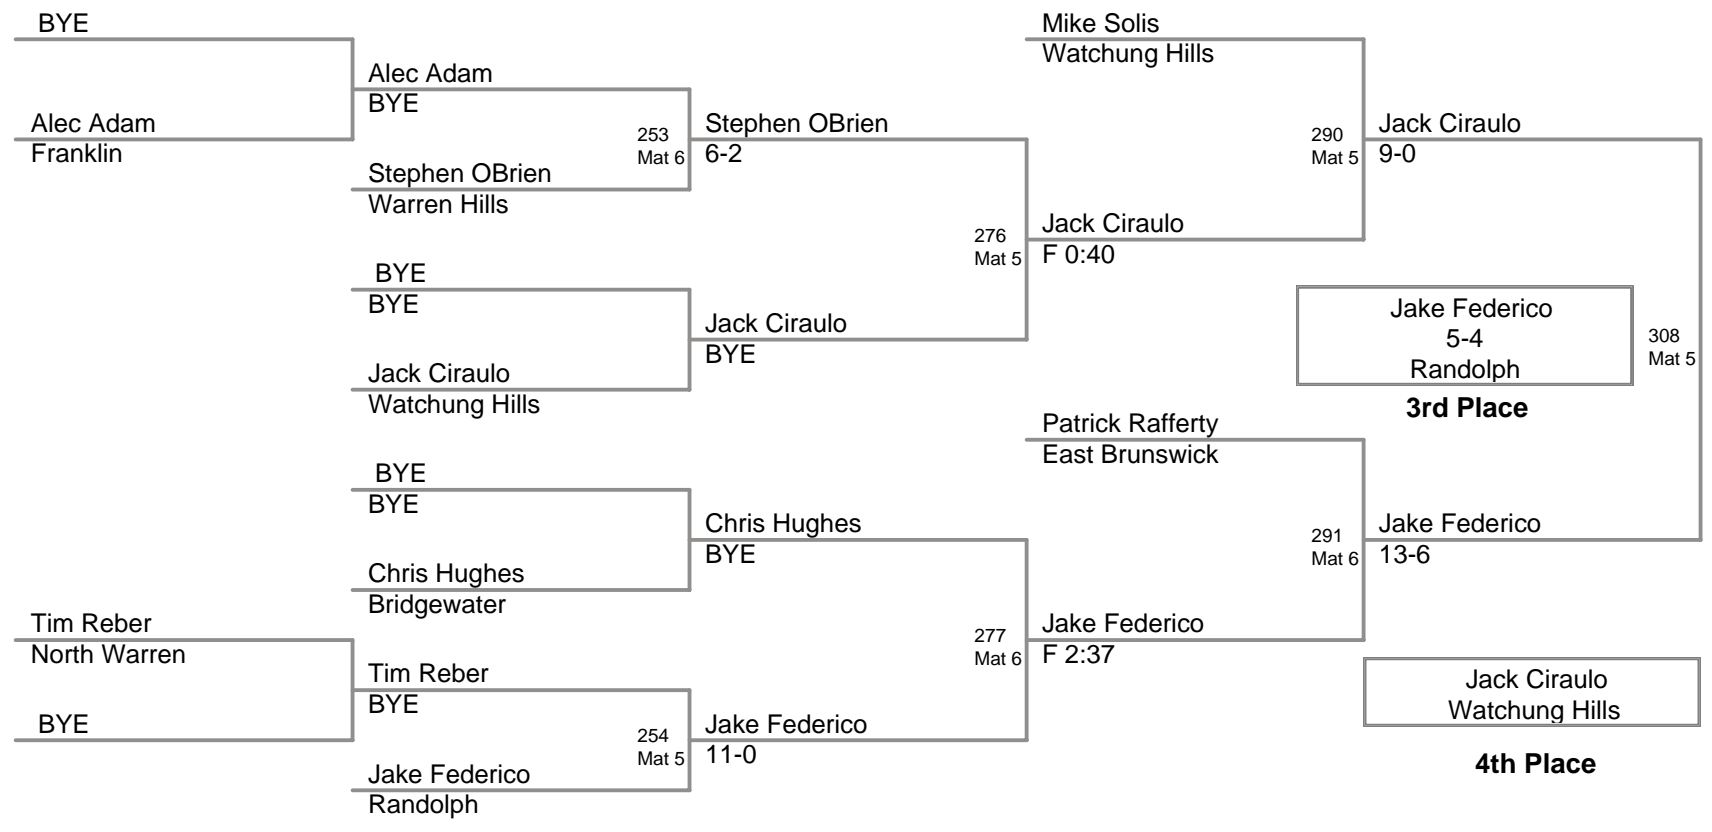

2009 NJGSWL JV
Championships

85 Lbs