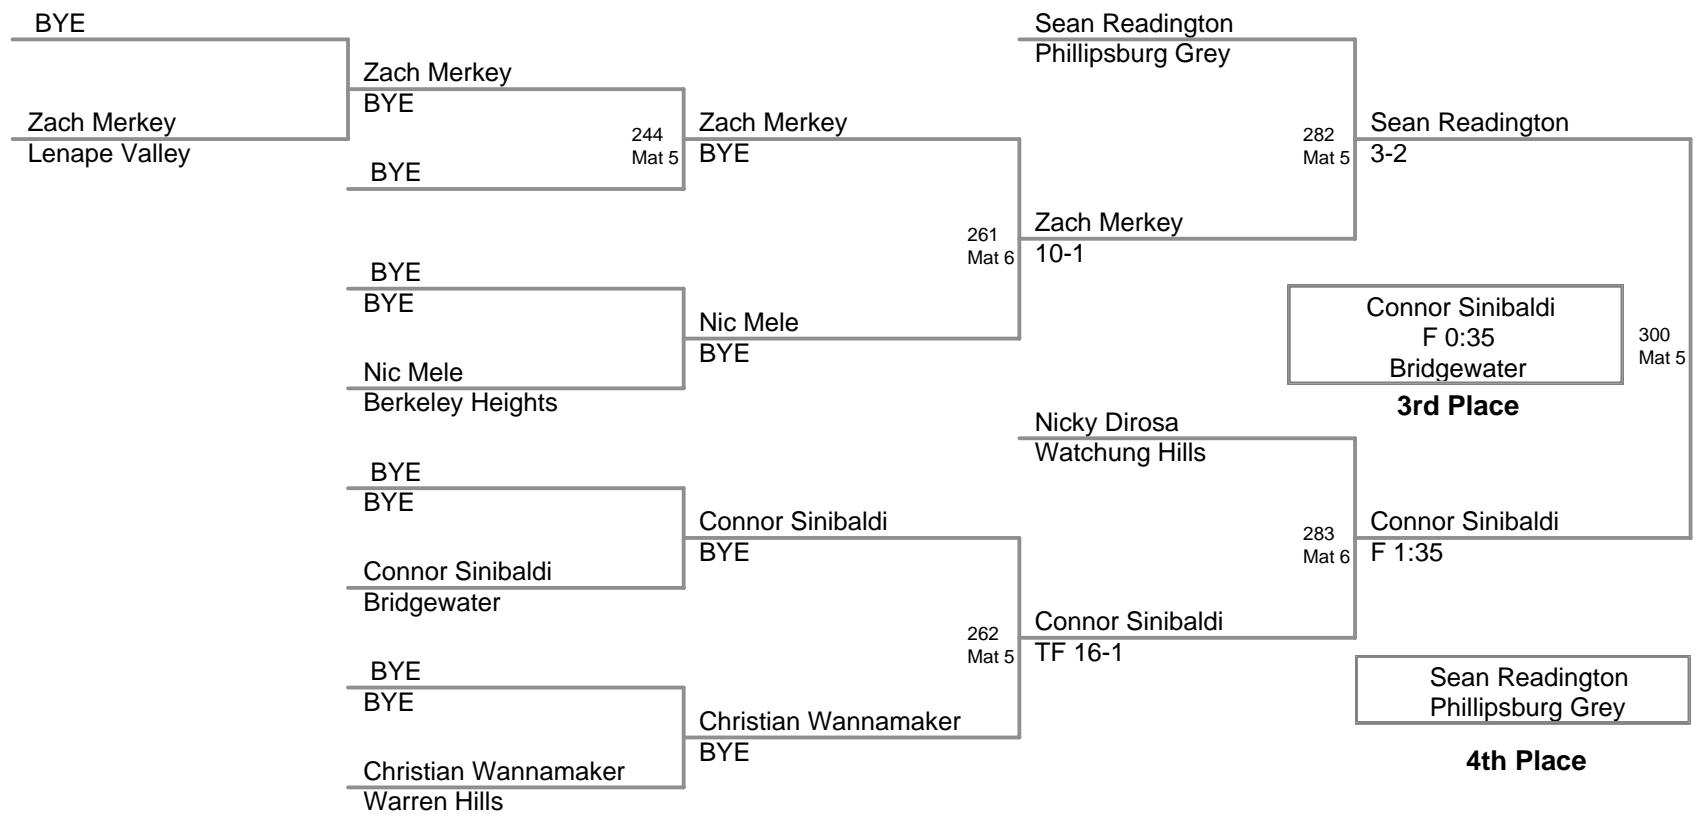

2009 NJGSWL JV
Championships

65 Lbs

2009 NJGSWL JV
Championships

70 Lbs

2009 NJGSWL JV
Championships

75 Lbs

2009 NJGSWL JV
Championships

80 Lbs