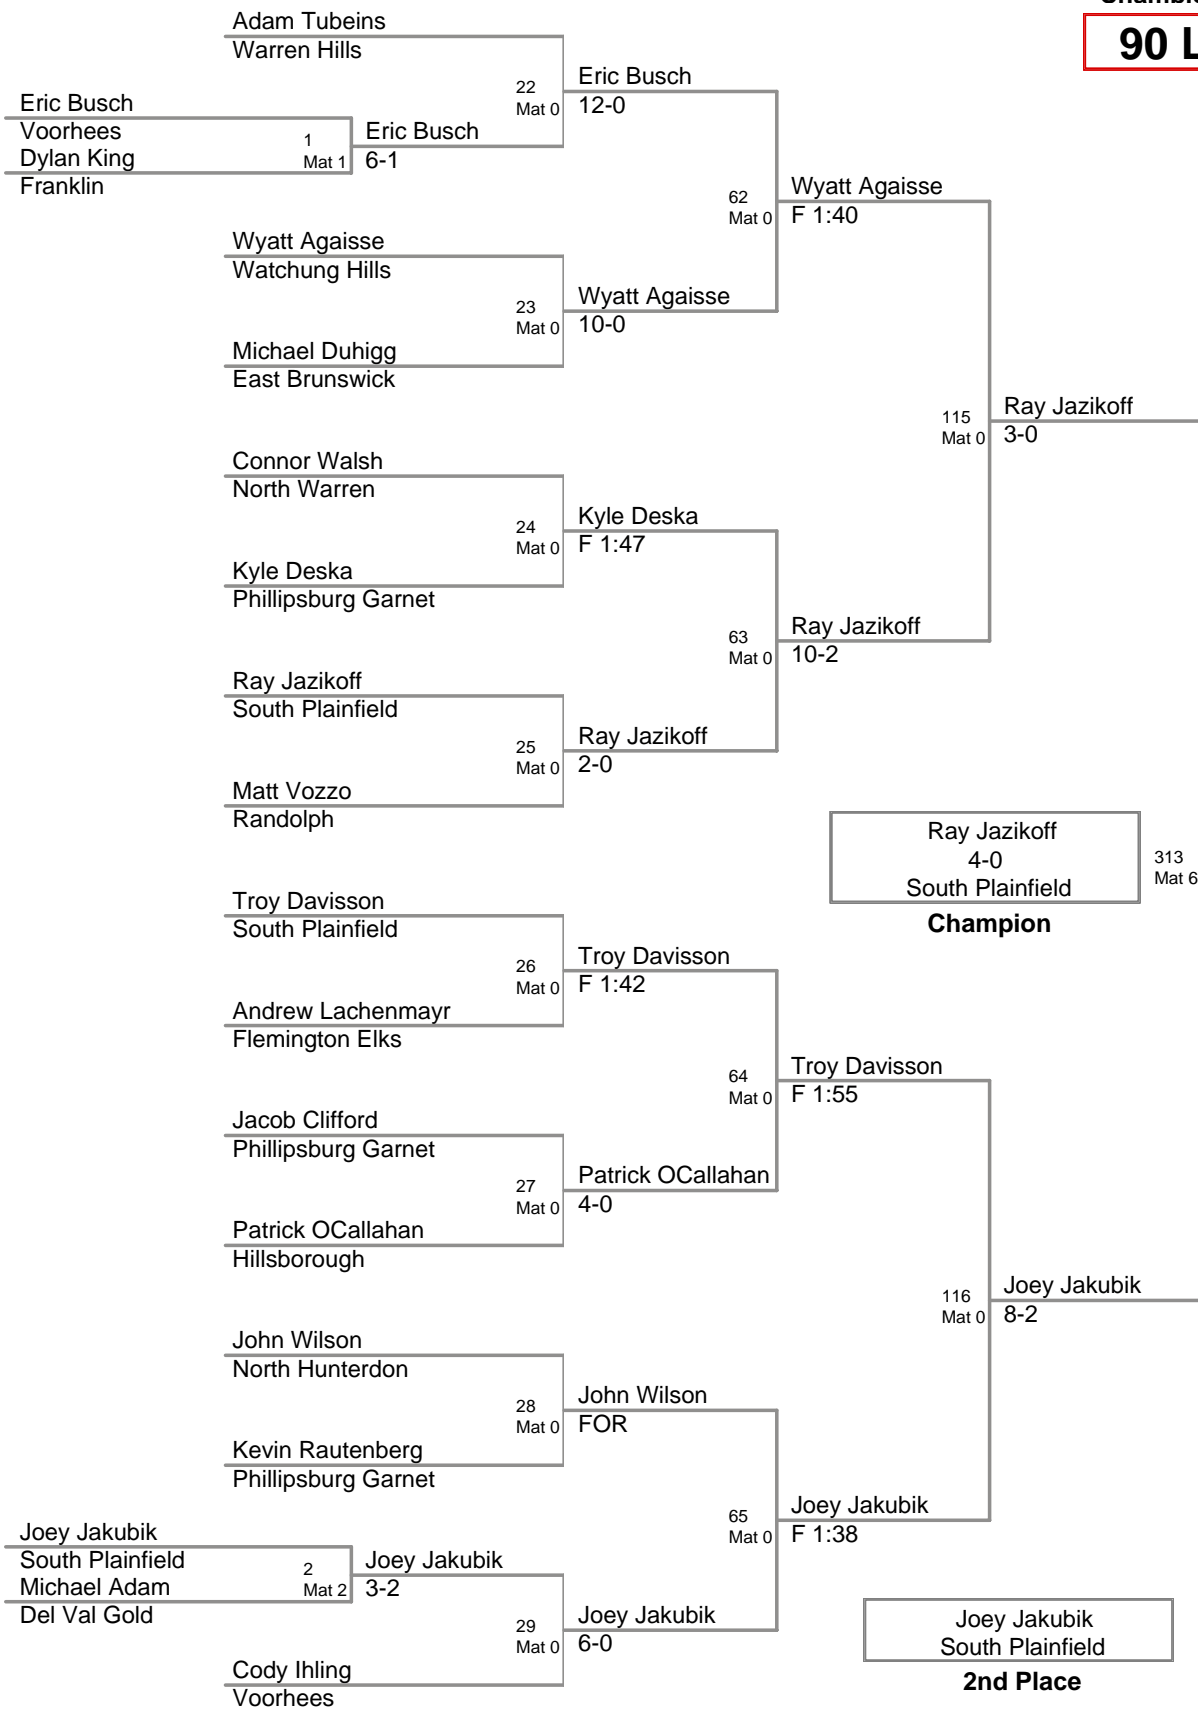

2009 NJGSWL JV
Championships

90 Lbs