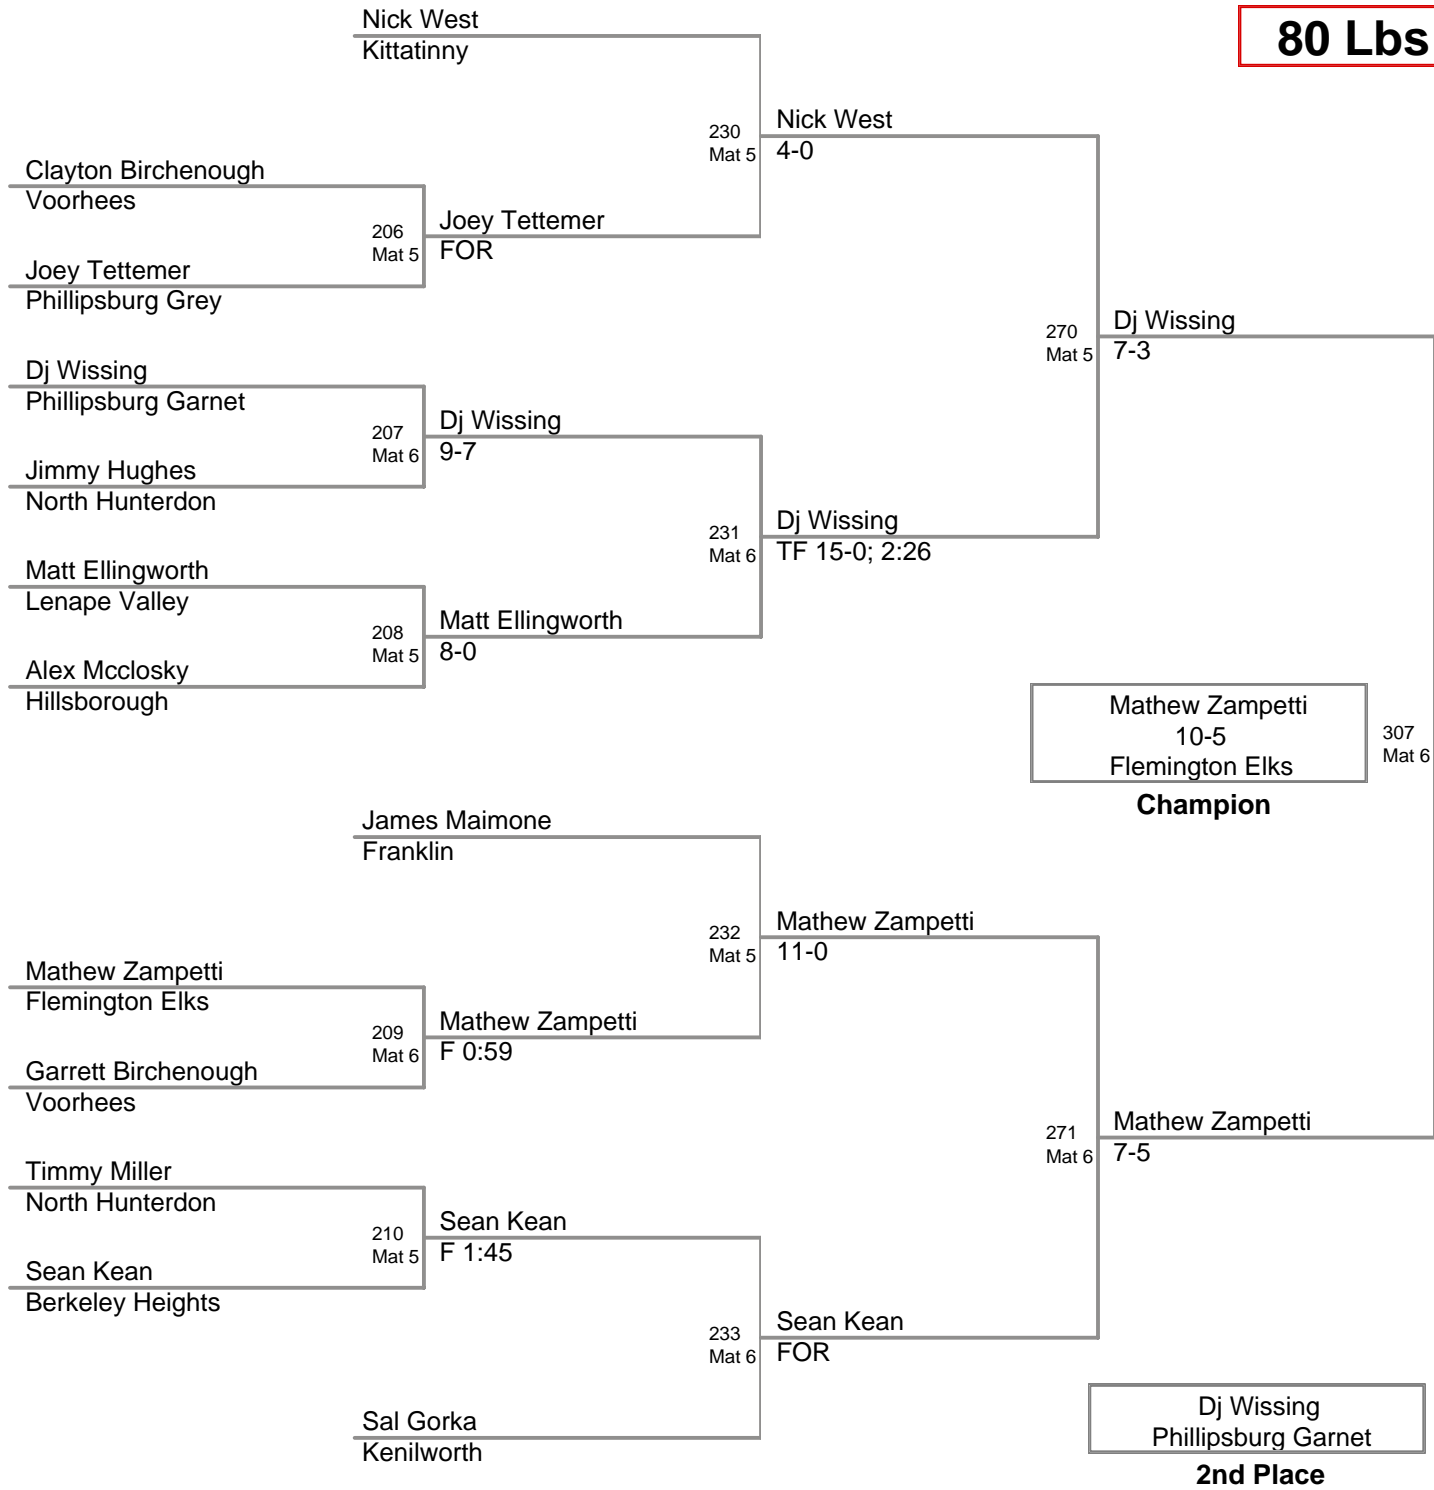

2009 NJGSWL JV
Championships

65 Lbs

2009 NJGSWL JV
Championships

70 Lbs

2009 NJGSWL JV
Championships

75 Lbs

2009 NJGSWL JV
Championships

80 Lbs