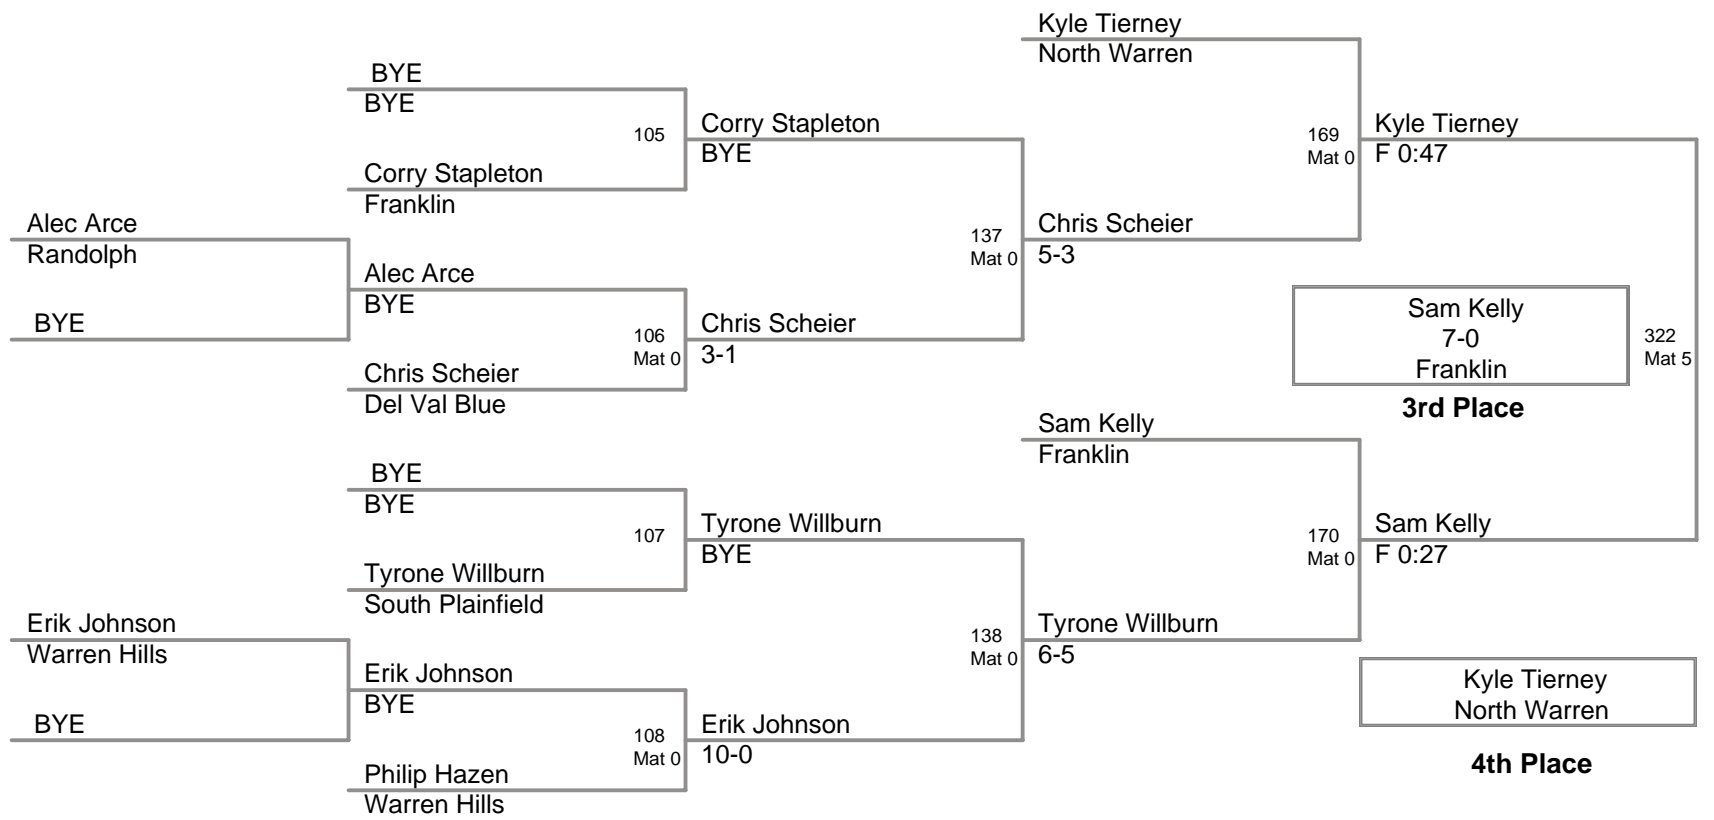

2009 NJGSWL JV
Championships

107 Lbs

2009 NJGSWL JV
Championships

119 Lbs

2009 NJGSWL JV
Championships

124 Lbs

2009 NJGSWL JV
Championships

132 Lbs