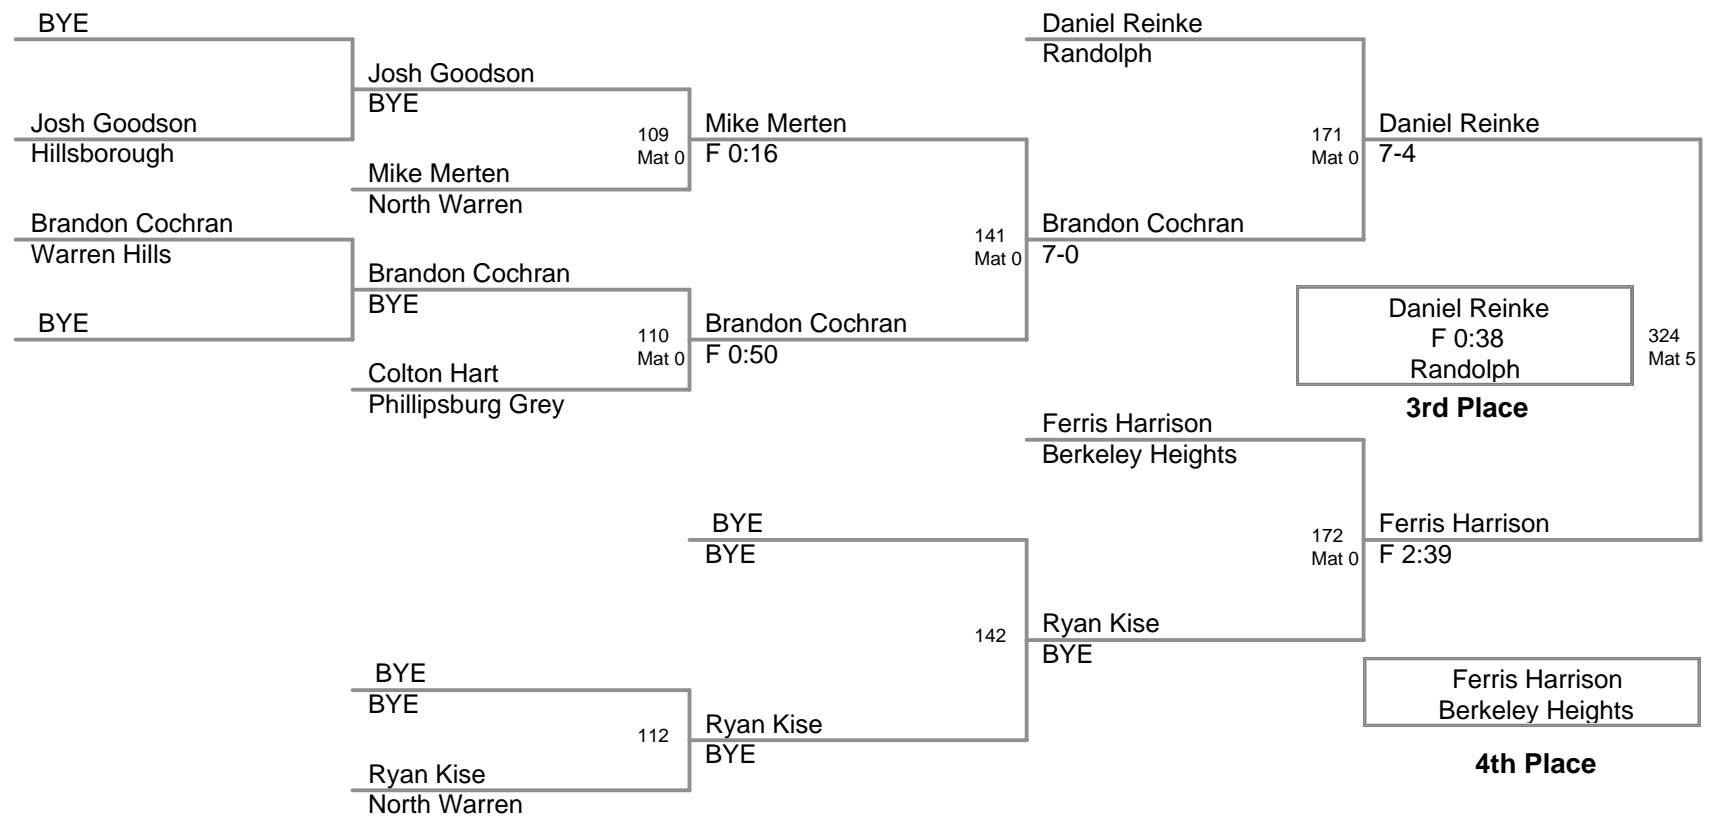

2009 NJGSWL JV
Championships

107 Lbs

2009 NJGSWL JV
Championships

119 Lbs

2009 NJGSWL JV
Championships

124 Lbs

2009 NJGSWL JV
Championships

132 Lbs