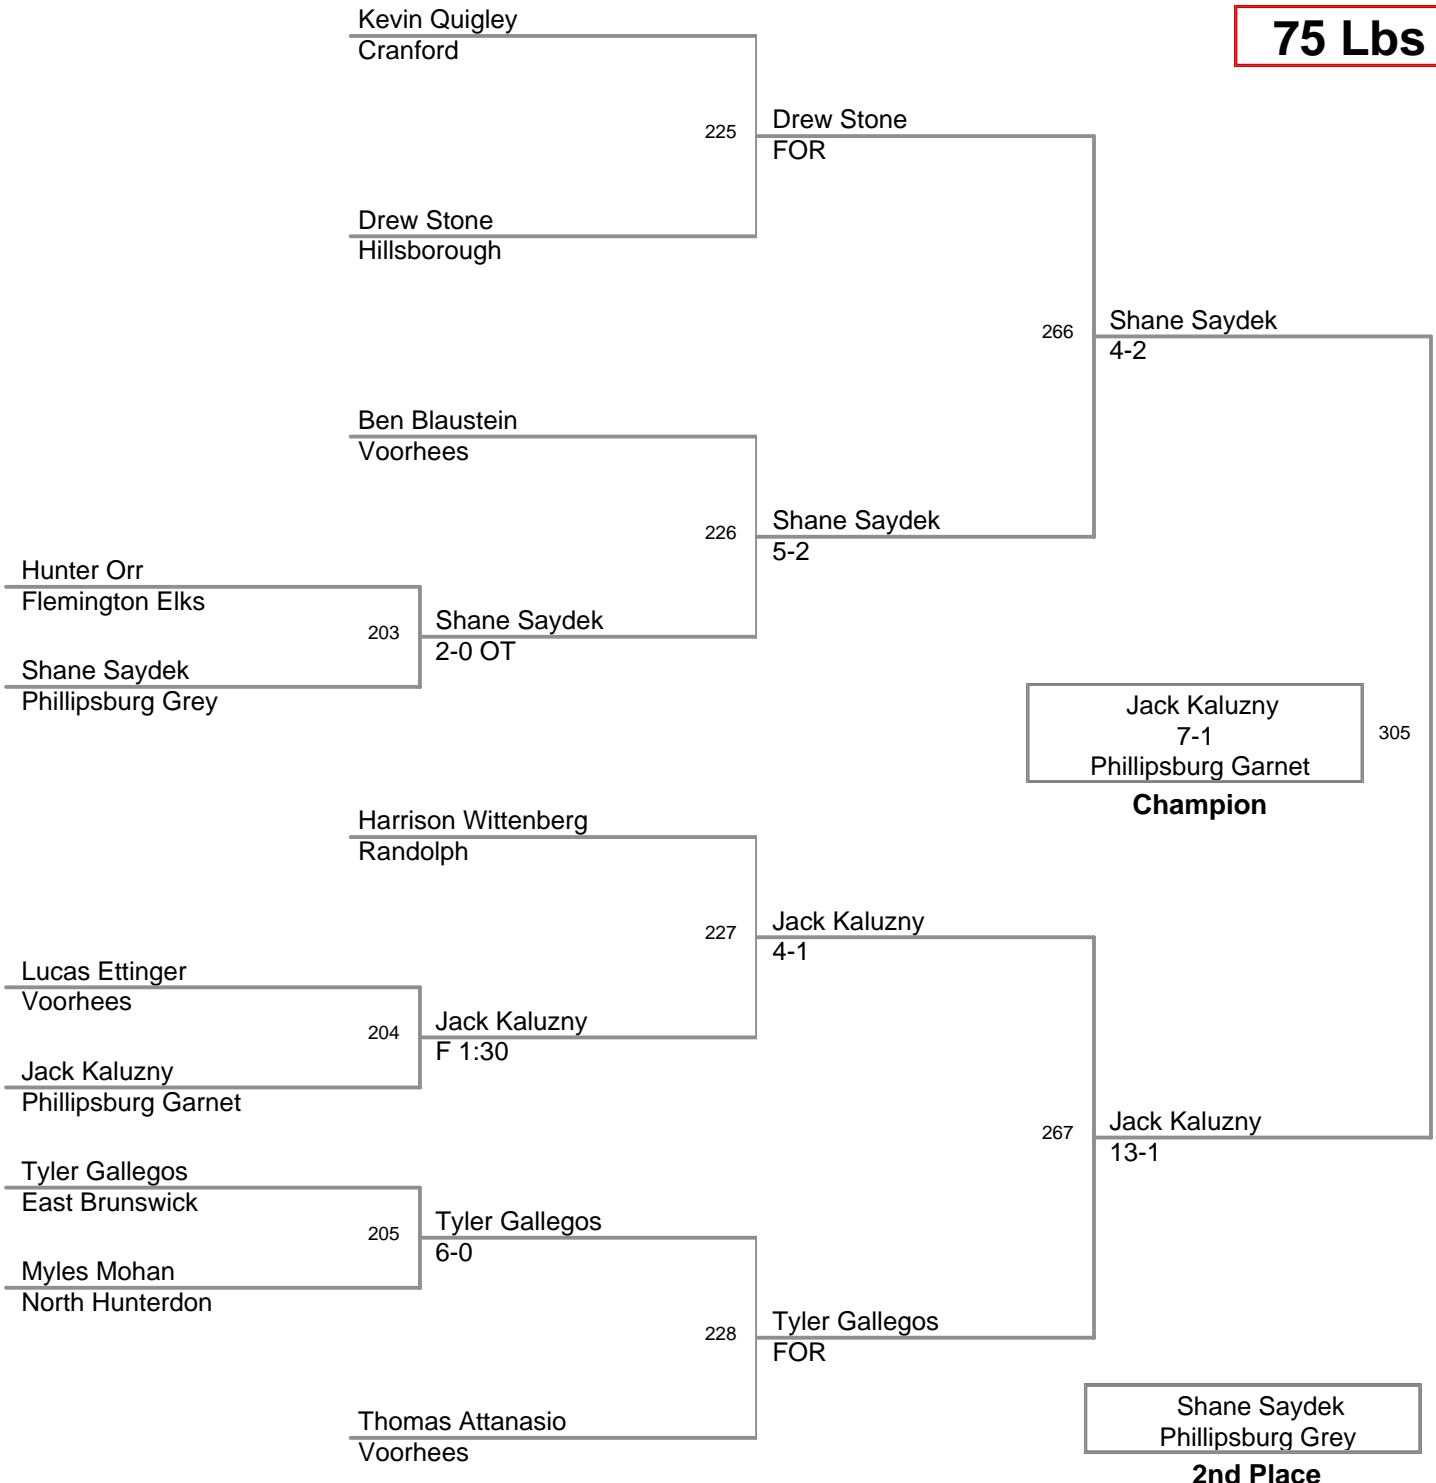

2009 NJGSWL JV
Championships

65 Lbs

2009 NJGSWL JV
Championships

70 Lbs

2009 NJGSWL JV
Championships

75 Lbs

2009 NJGSWL JV
Championships

80 Lbs