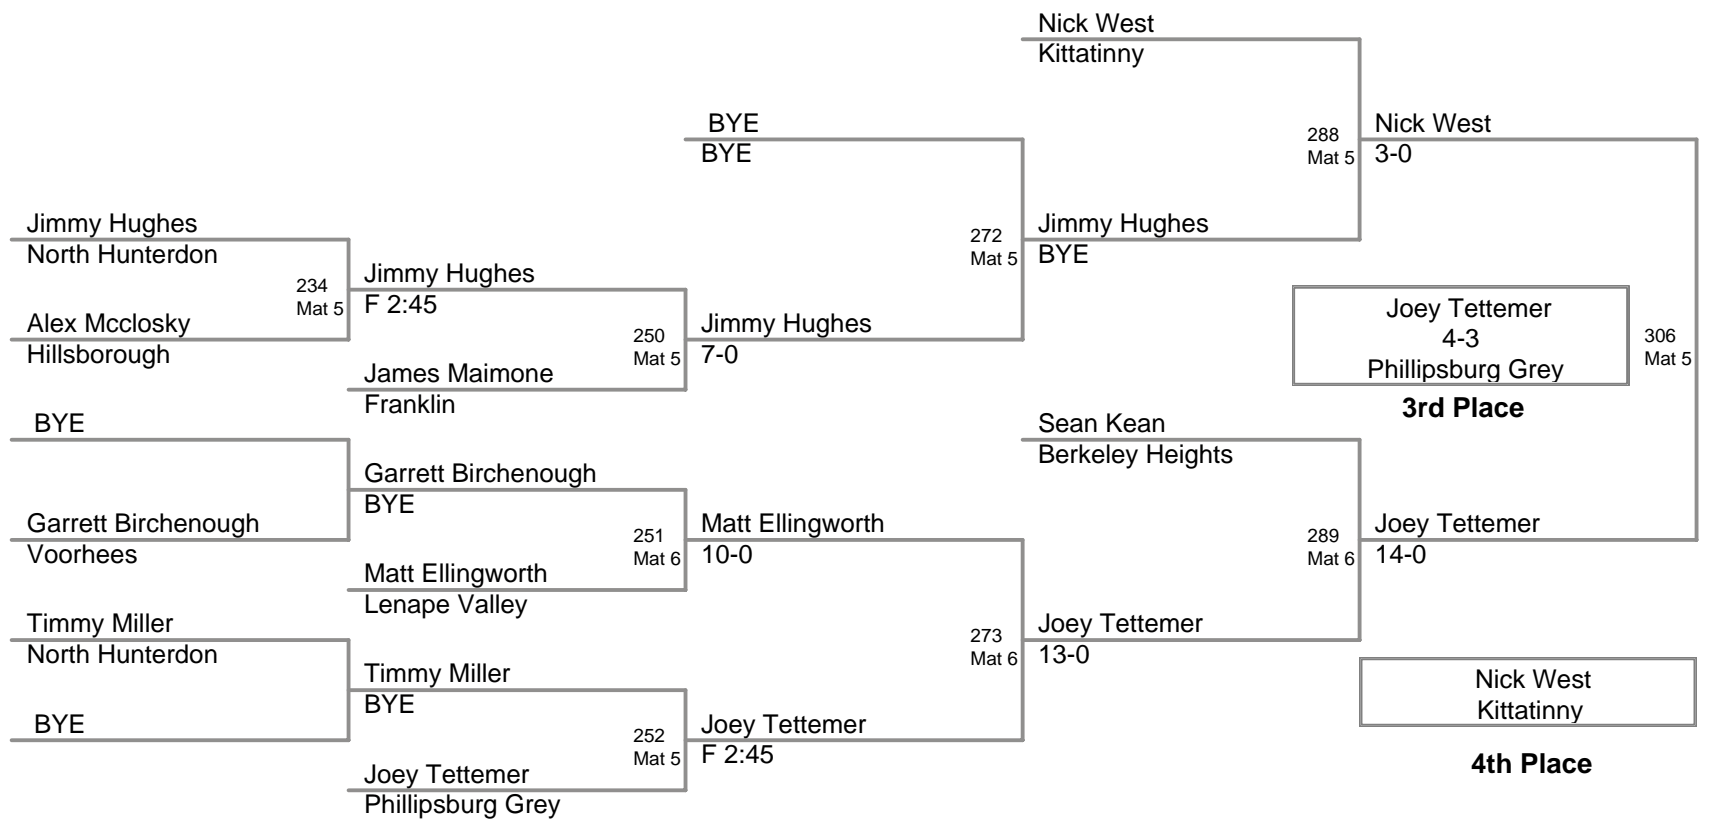

2009 NJGSWL JV
Championships

65 Lbs

2009 NJGSWL JV
Championships

70 Lbs

2009 NJGSWL JV
Championships

75 Lbs

2009 NJGSWL JV
Championships

80 Lbs