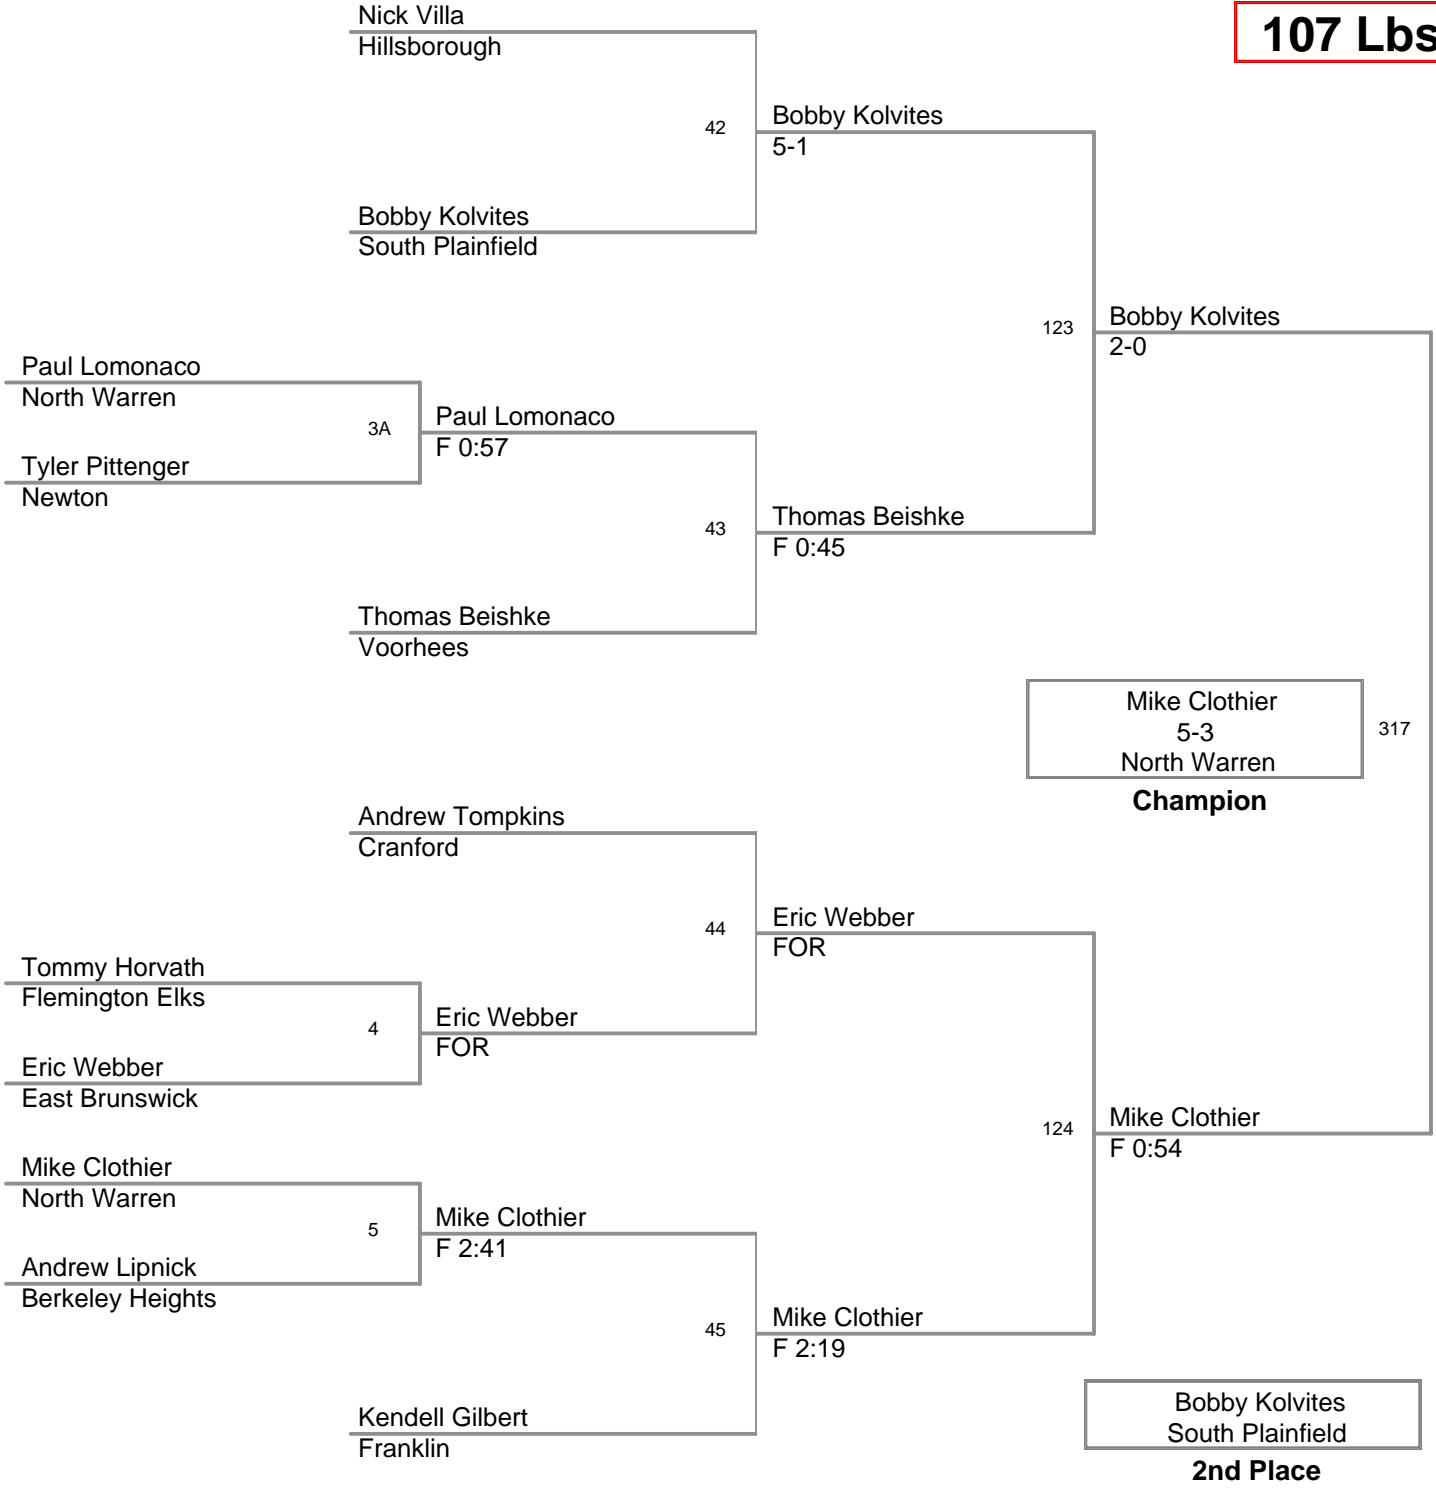

2009 NJGSWL JV
Championships

107 Lbs