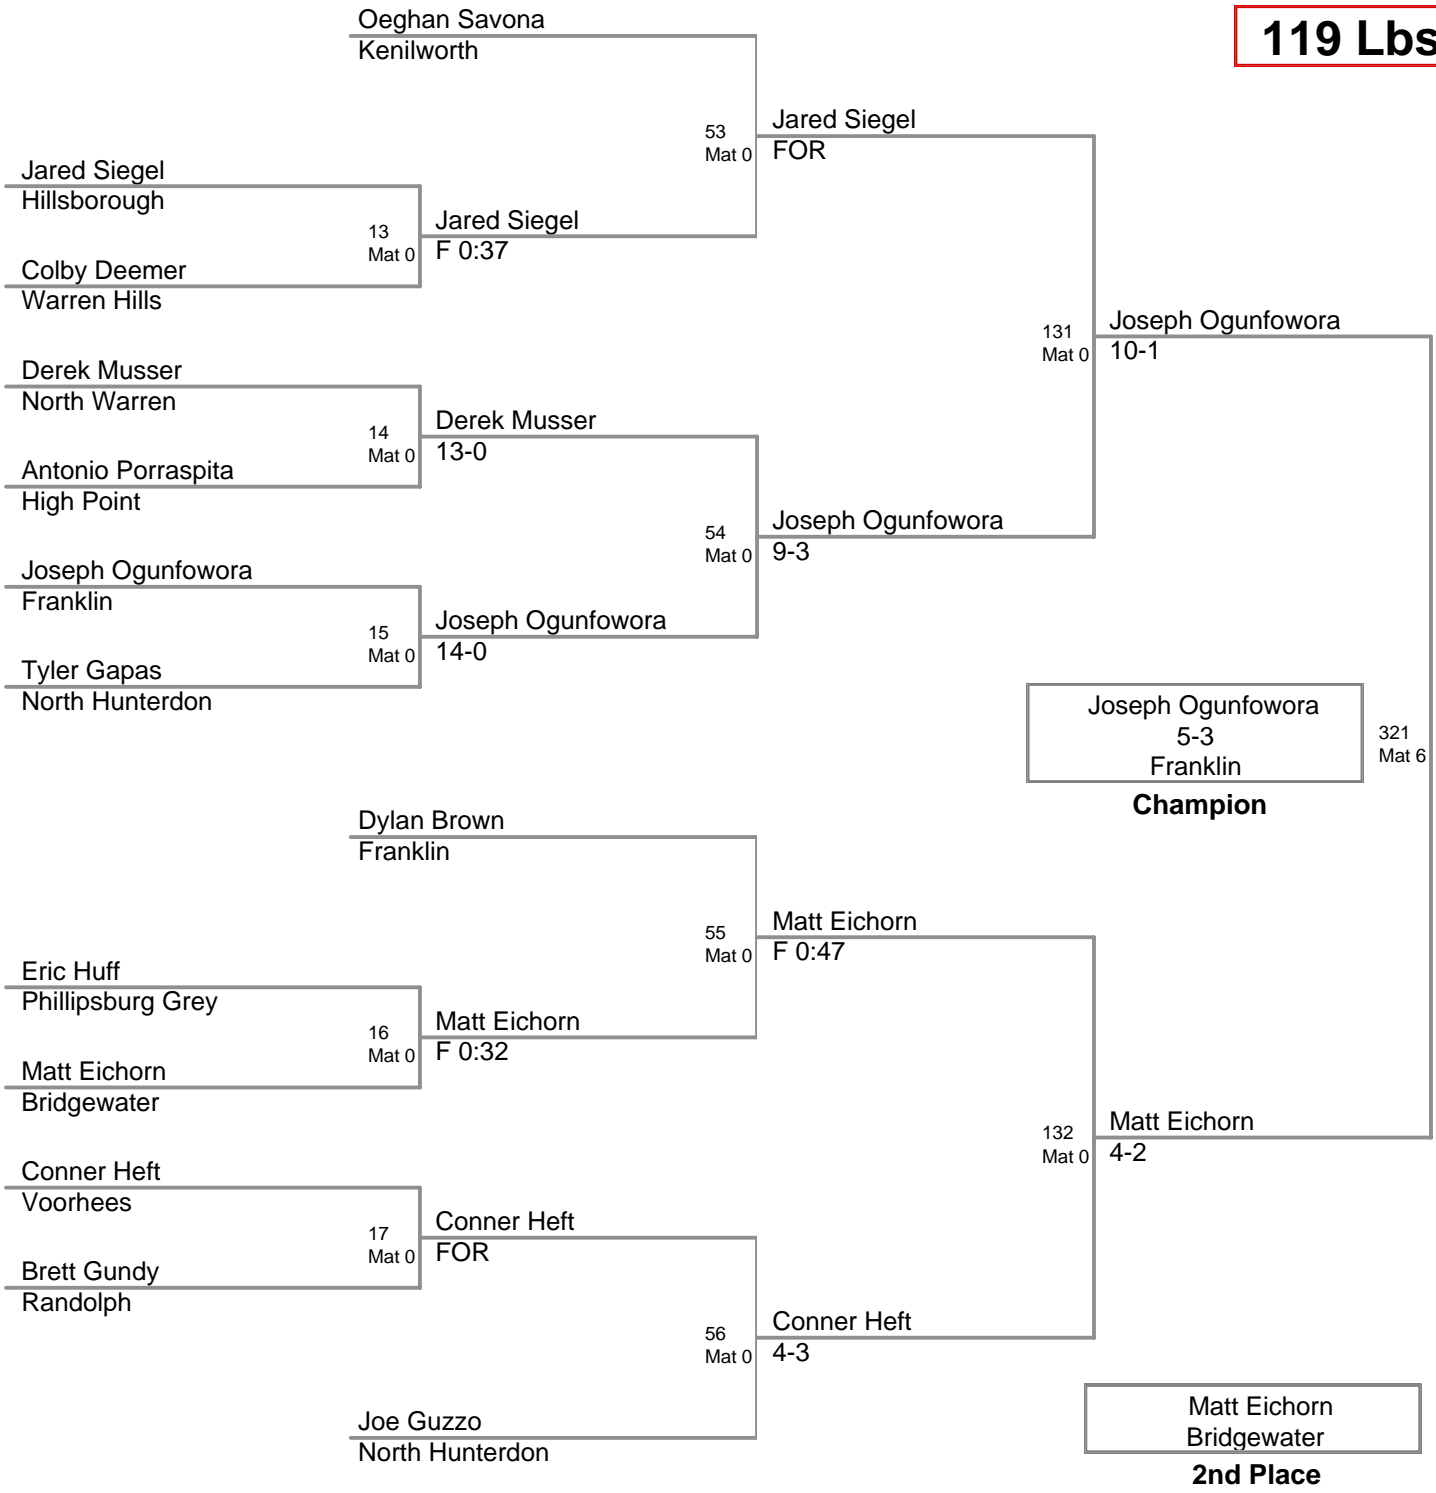

2009 NJGSWL JV
Championships

119 Lbs