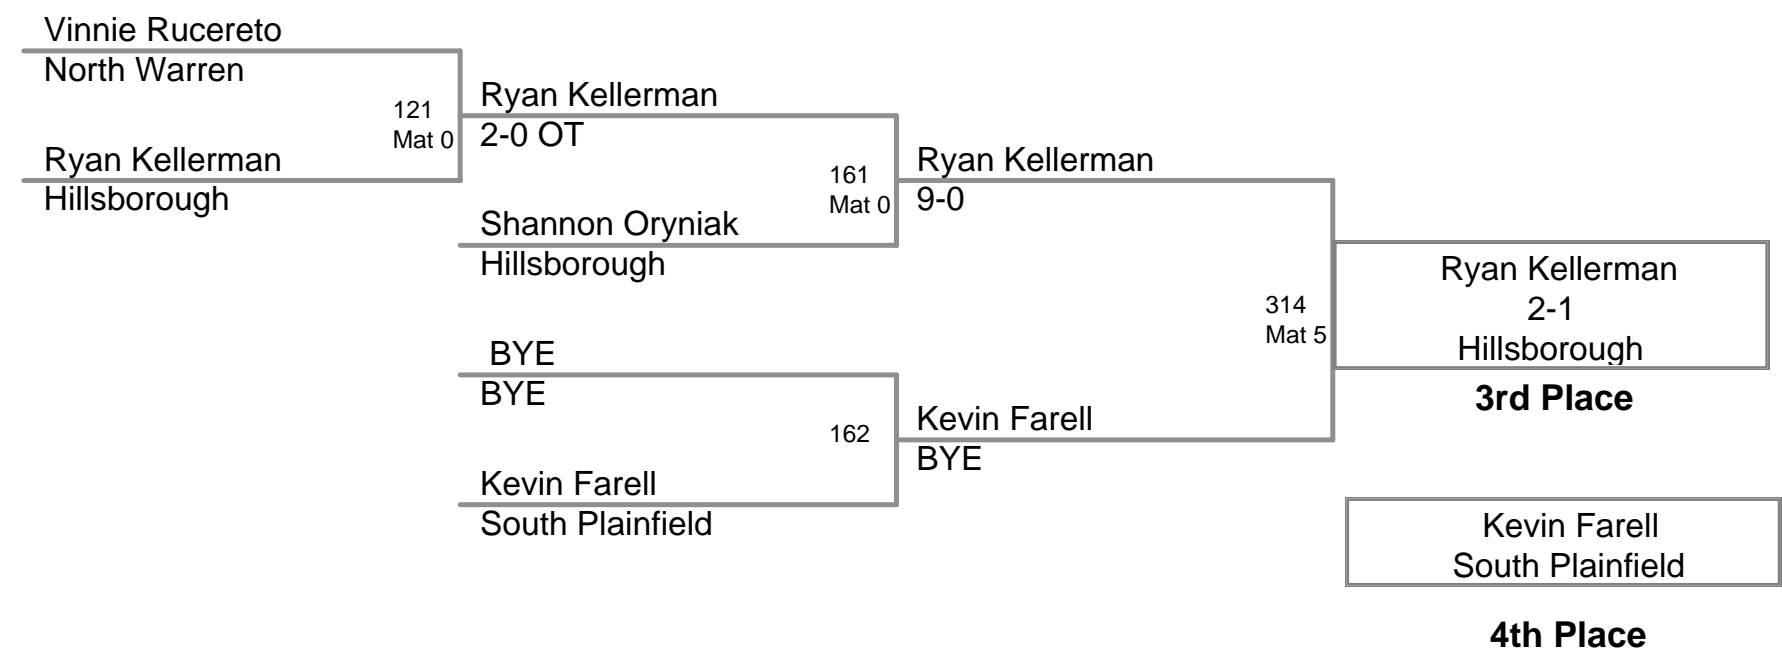

2009 NJGSWL JV
Championships

85 Lbs

2009 NJGSWL JV
Championships

90 Lbs

2009 NJGSWL JV
Championships

95 Lbs

2009 NJGSWL JV
Championships

100 Lbs