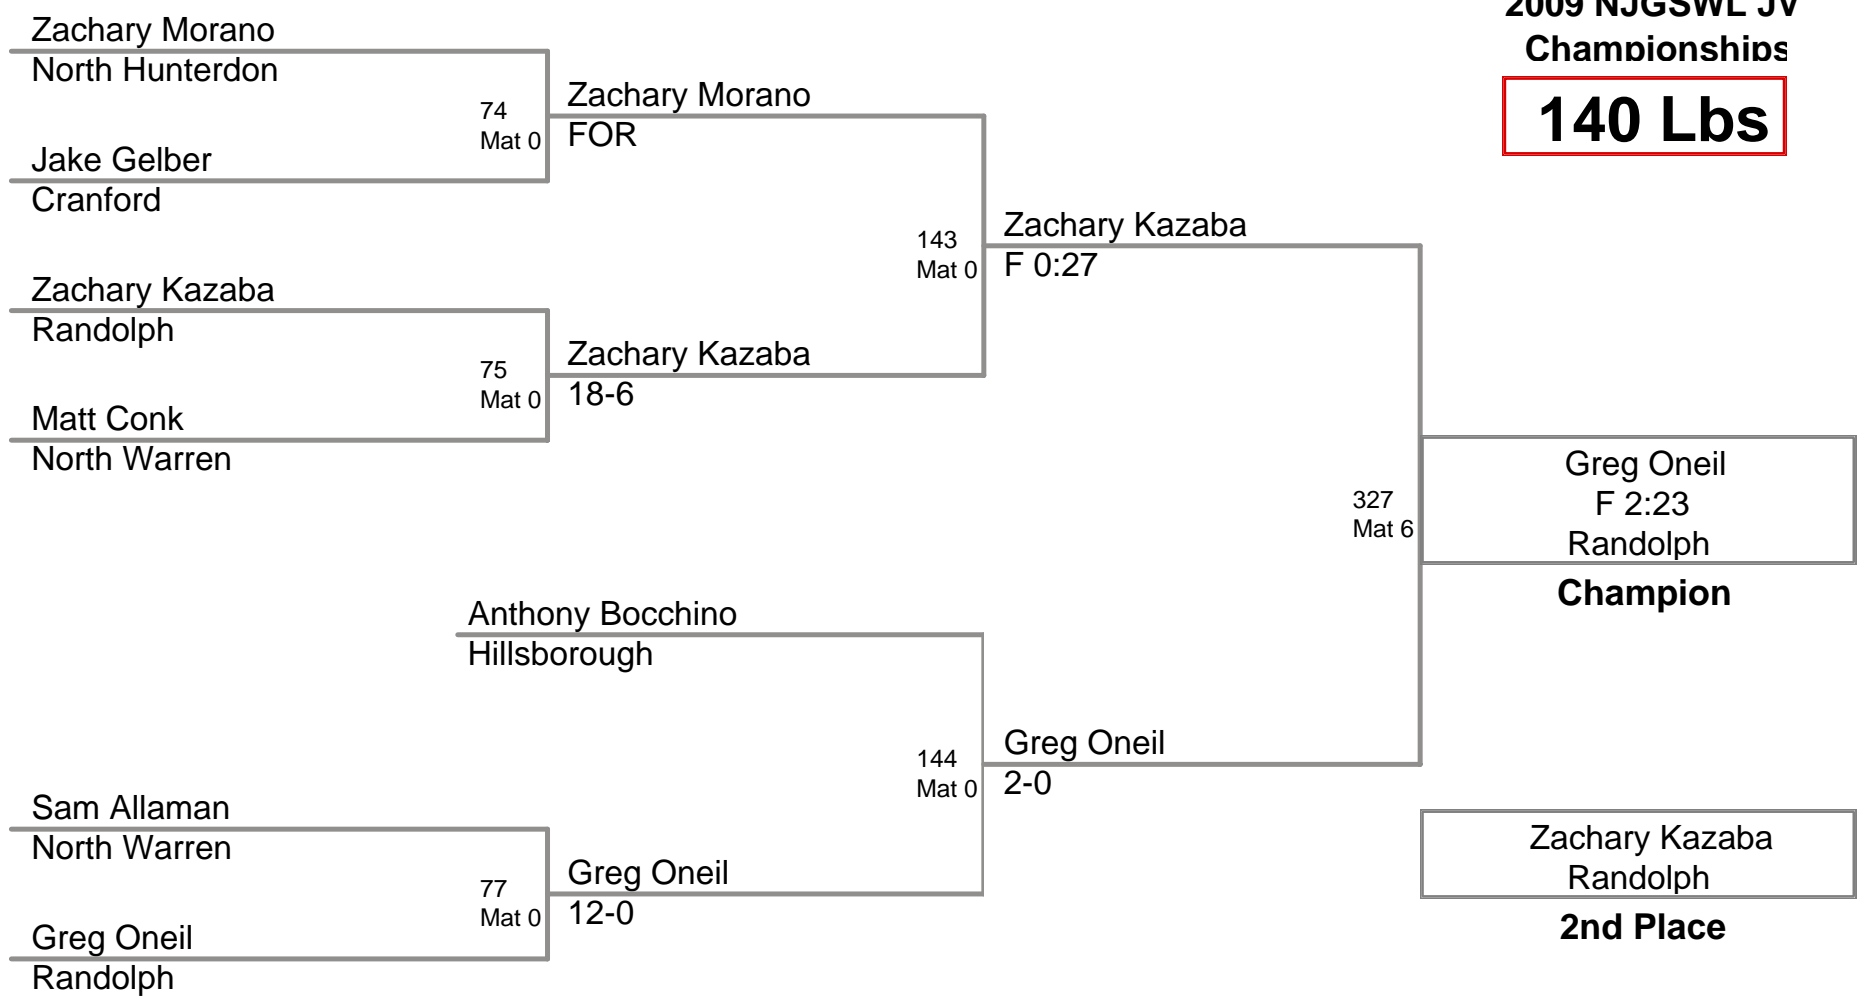

2009 NJGSWL JV
Championships

140 Lbs