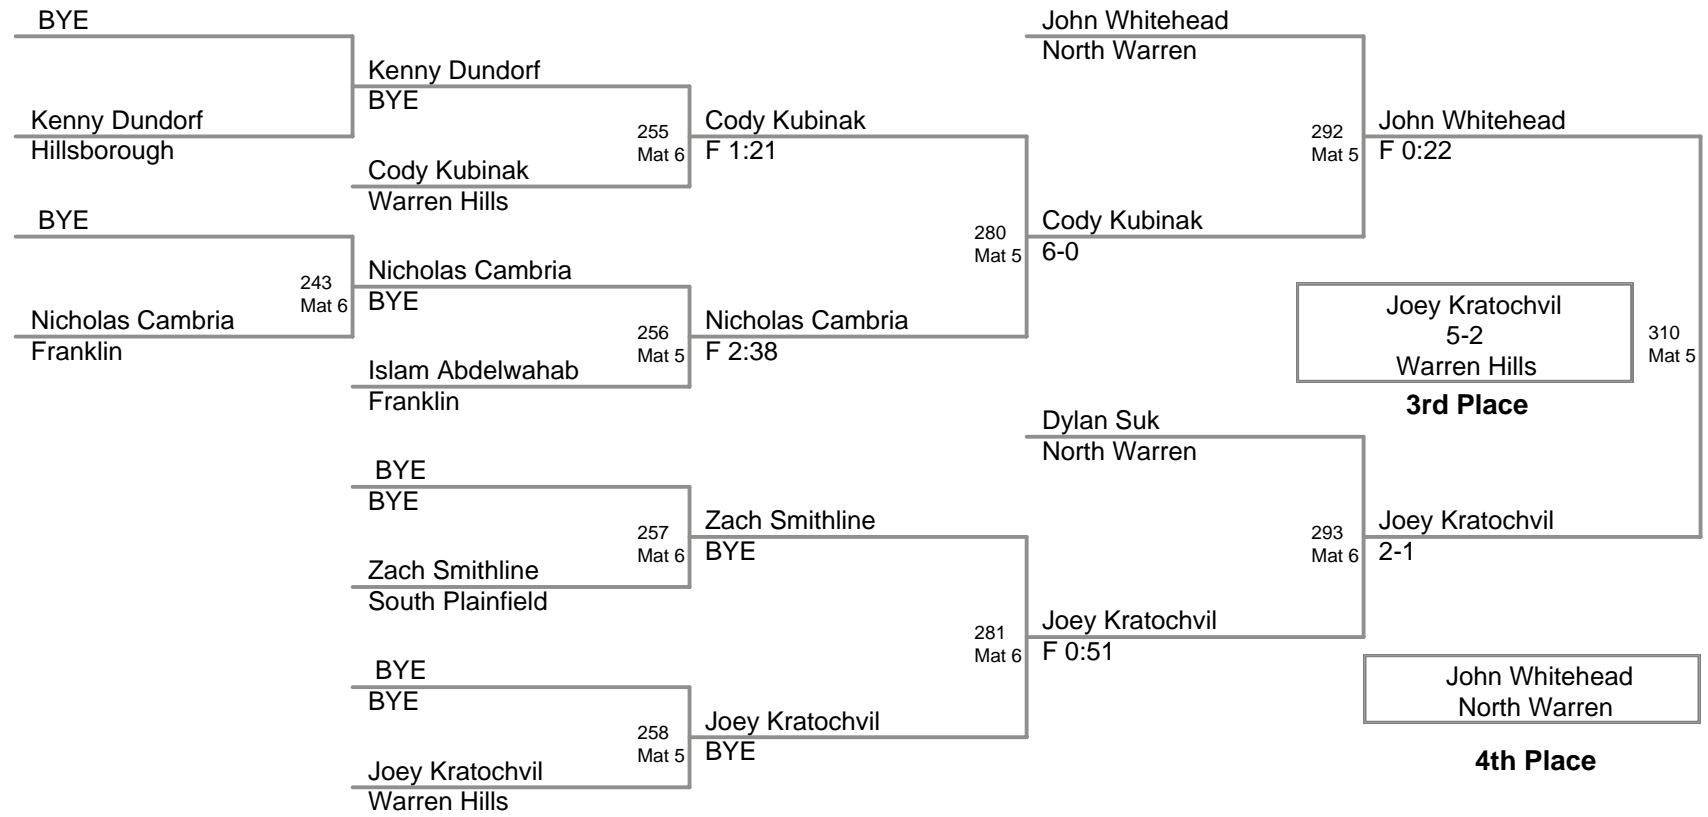

2009 NJGSWL JV
Championships

85 Lbs

2009 NJGSWL JV
Championships

90 Lbs

2009 NJGSWL JV
Championships

95 Lbs

2009 NJGSWL JV
Championships

100 Lbs