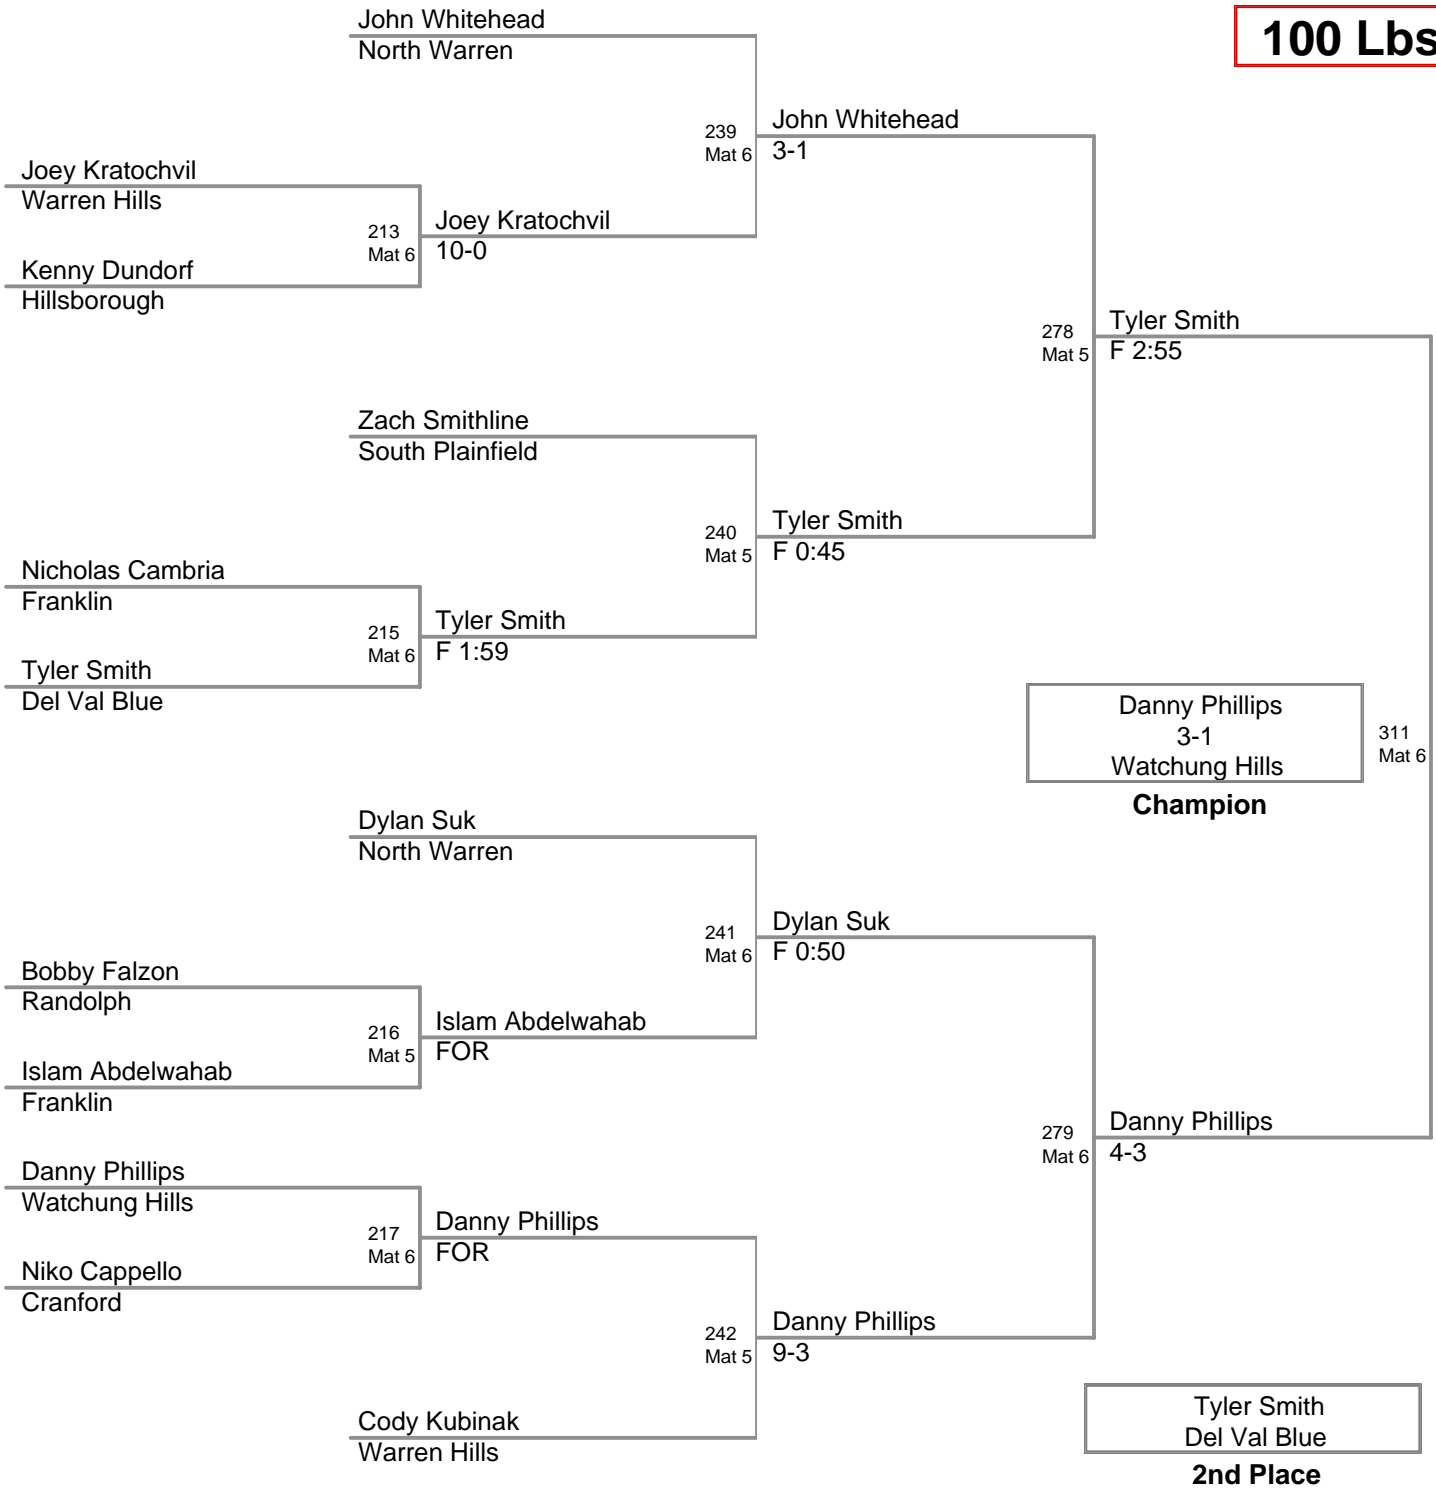

2009 NJGSWL JV
Championships

85 Lbs

2009 NJGSWL JV
Championships

90 Lbs

2009 NJGSWL JV
Championships

95 Lbs

2009 NJGSWL JV
Championships

100 Lbs