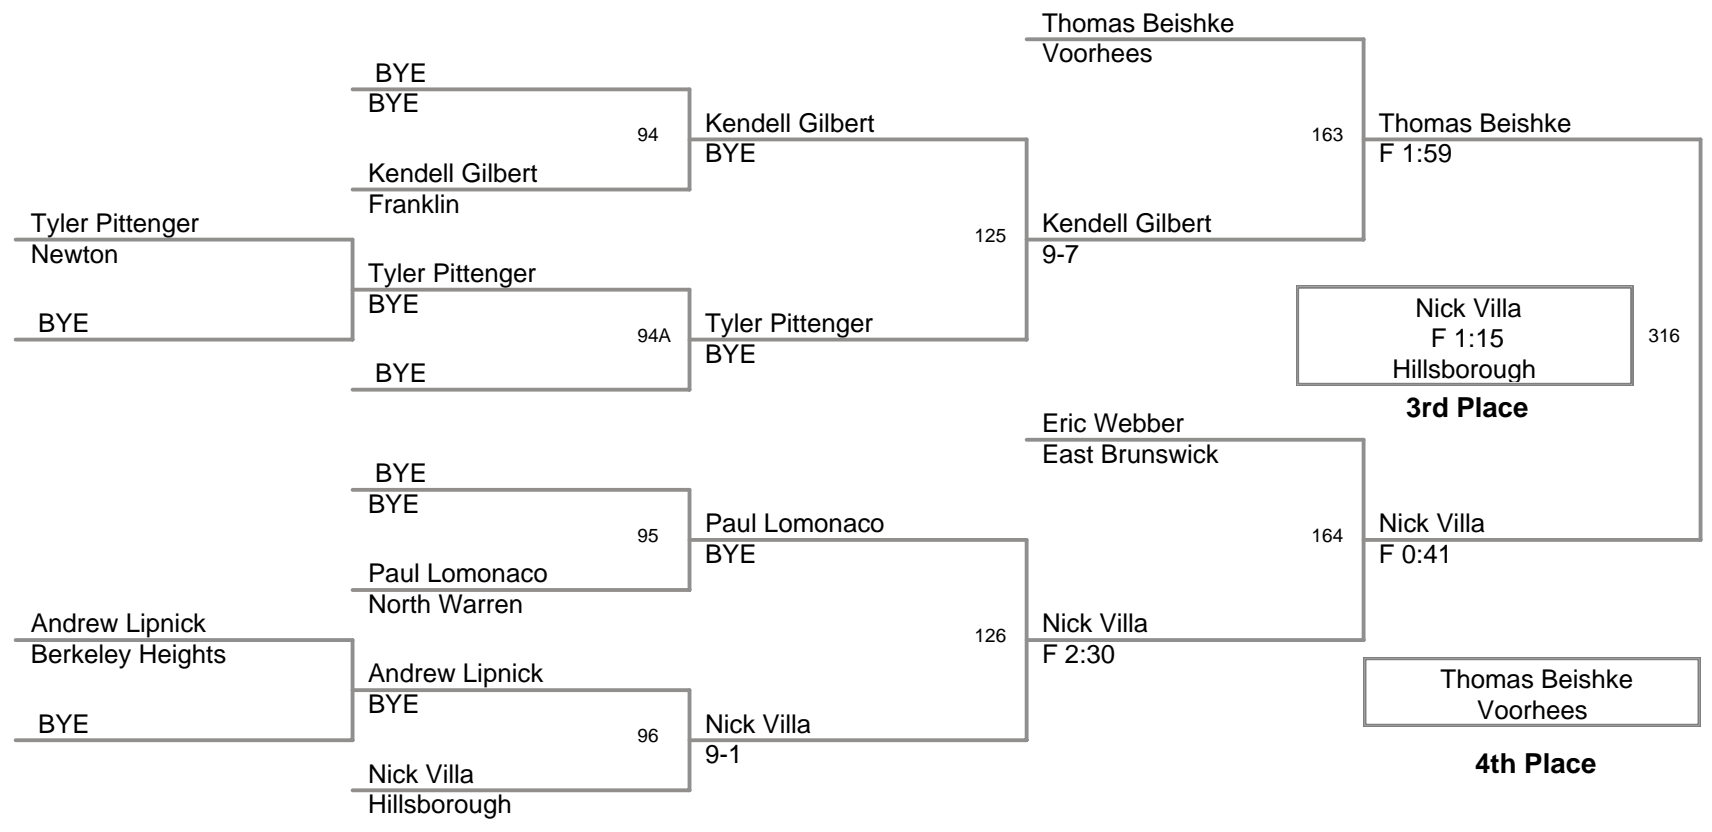

2009 NJGSWL JV
Championships

107 Lbs