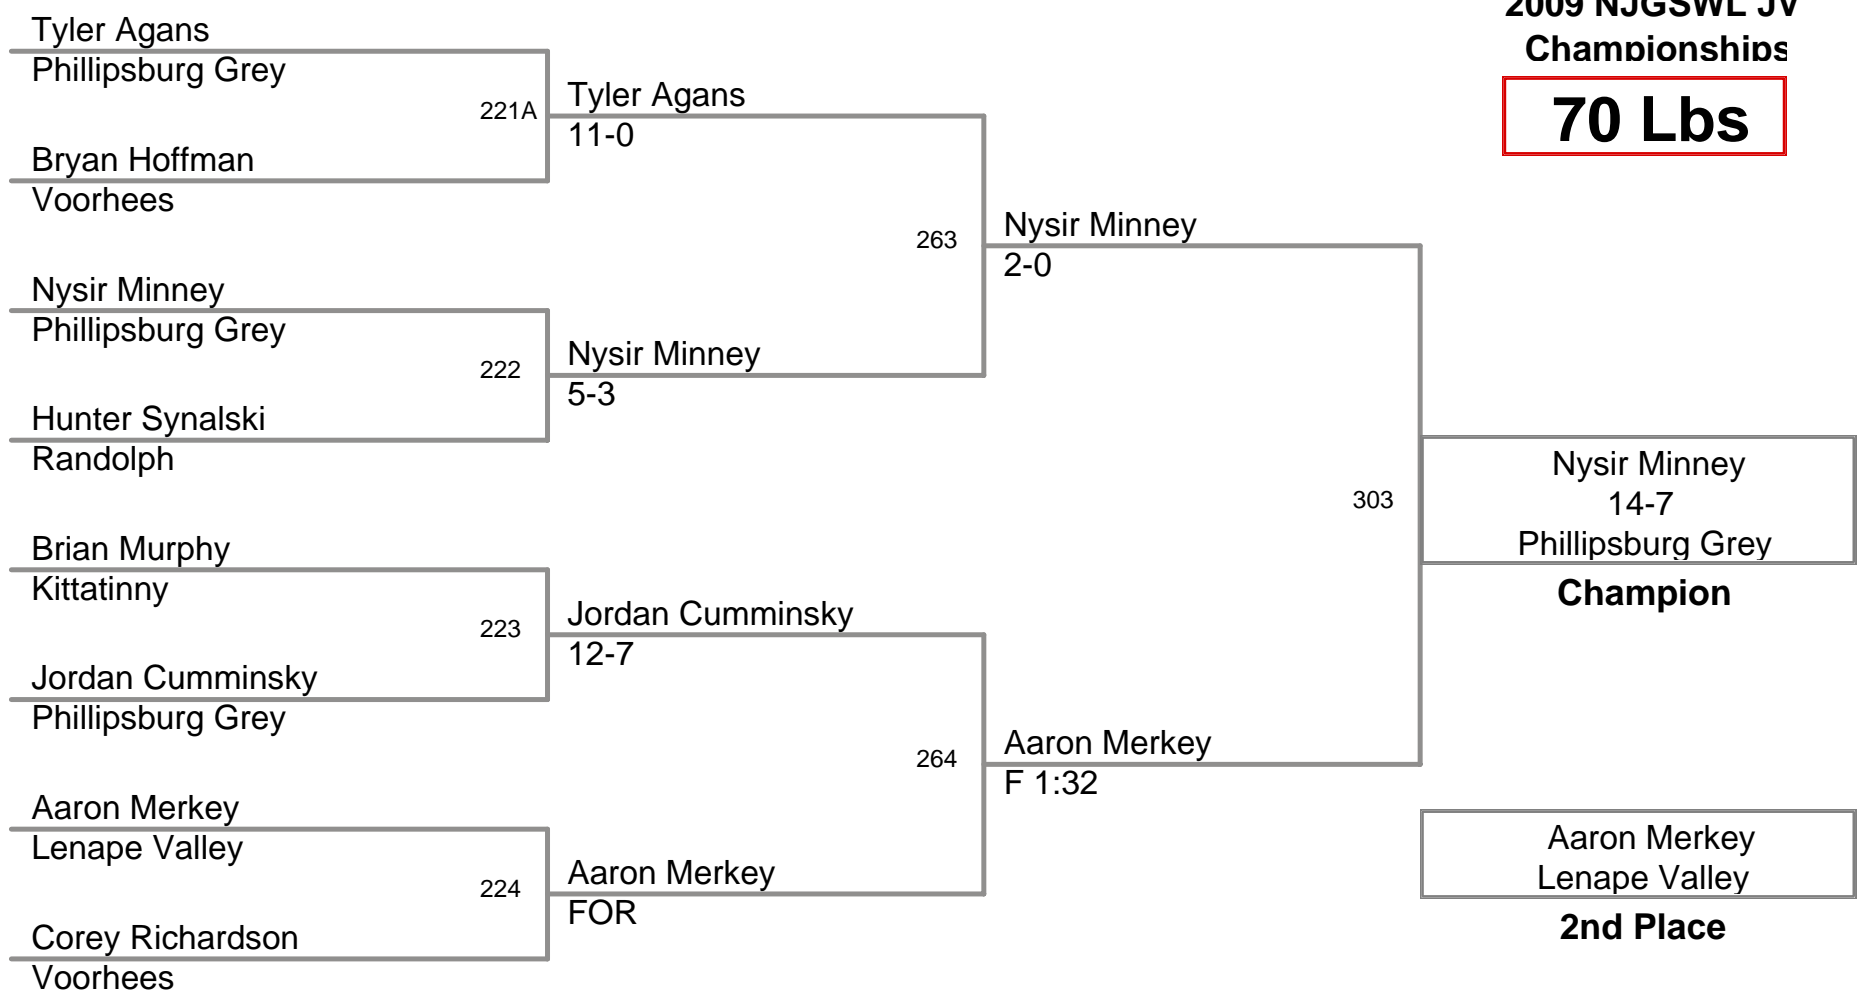

2009 NJGSWL JV
Championships

65 Lbs

2009 NJGSWL JV
Championships

70 Lbs

2009 NJGSWL JV
Championships

75 Lbs

2009 NJGSWL JV
Championships

80 Lbs