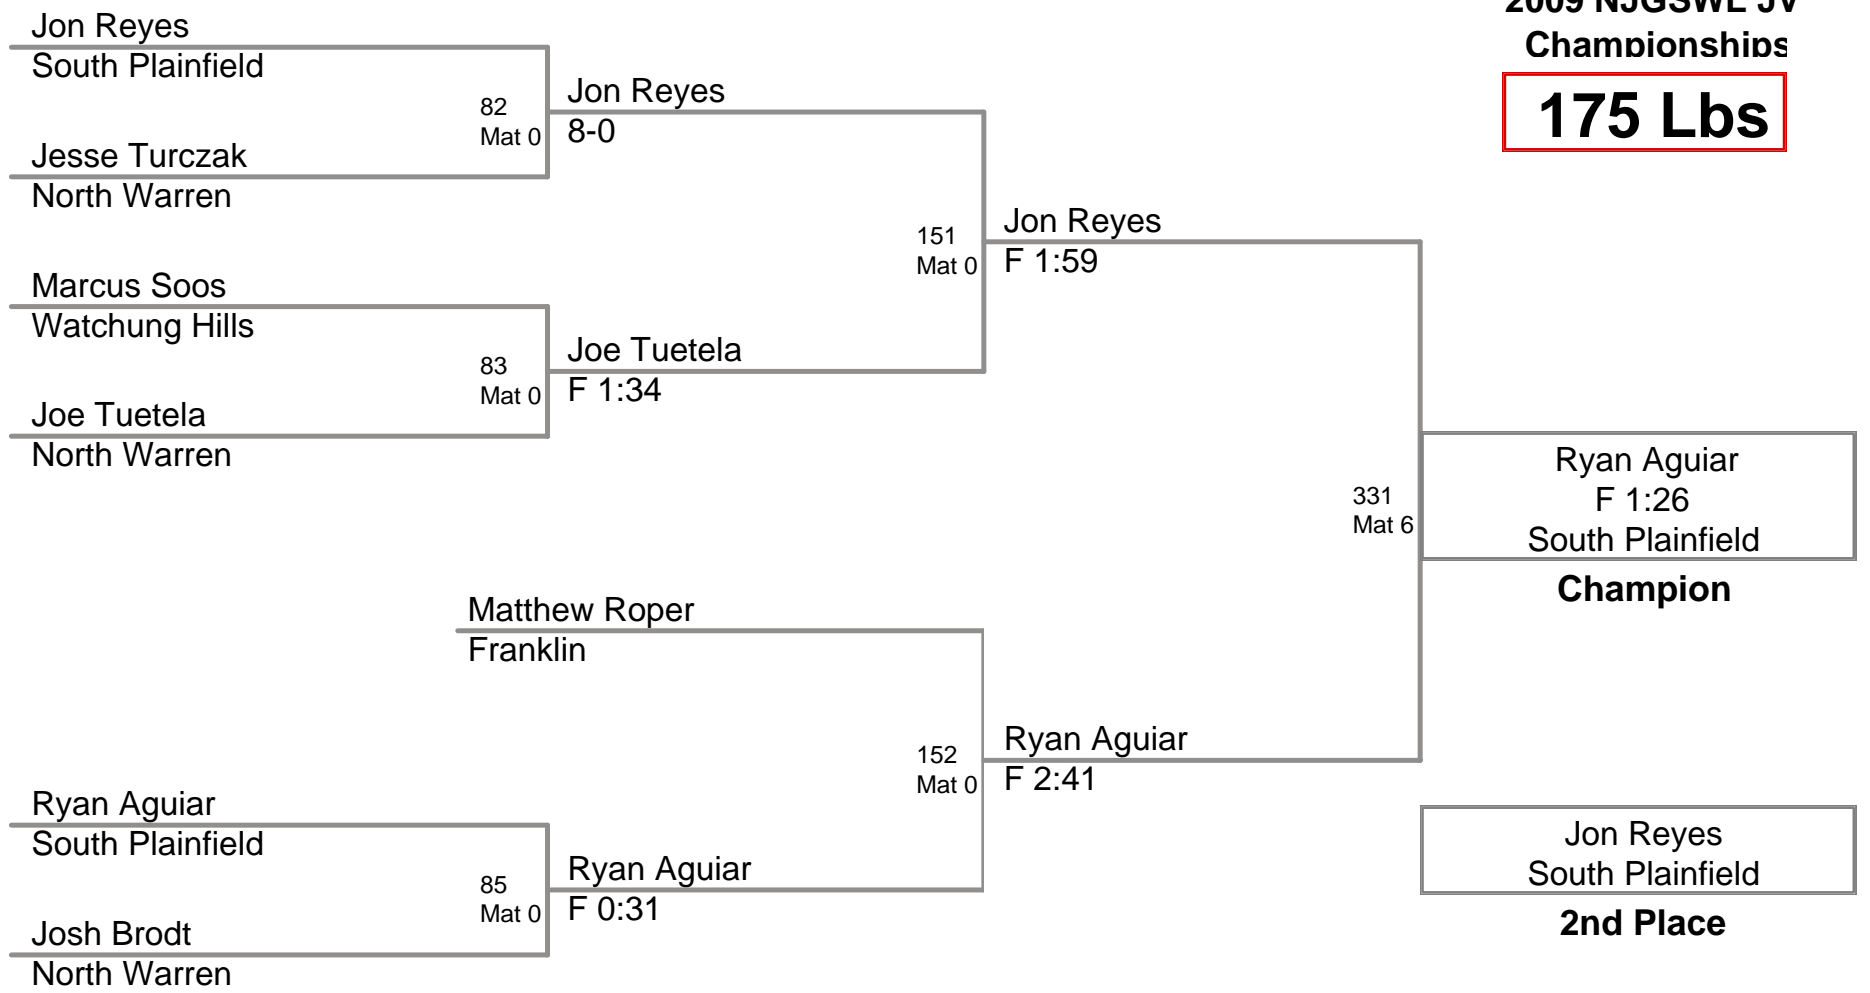

2009 NJGSWL JV
Championships

140 Lbs

2009 NJGSWL JV
Championships

150 Lbs

2009 NJGSWL JV
Championships

175 Lbs

2009 NJGSWL JV
Championships

240 Lbs