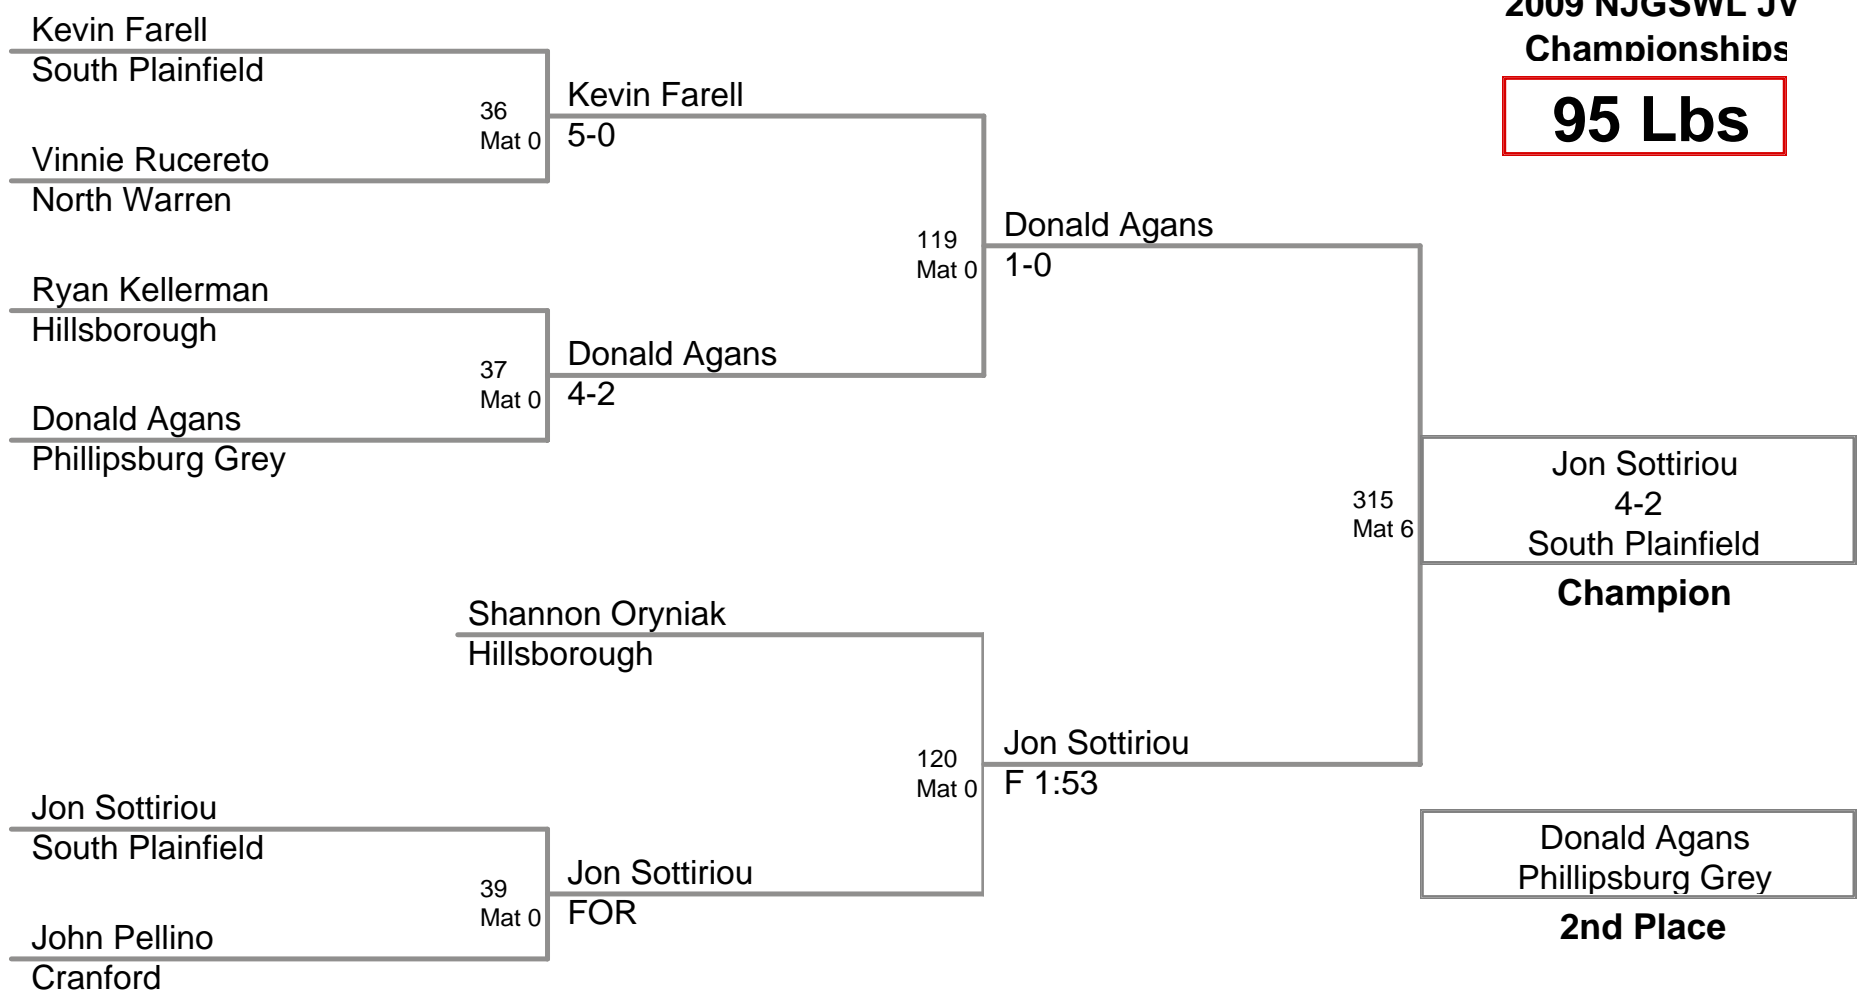

2009 NJGSWL JV
Championships

85 Lbs

2009 NJGSWL JV
Championships

90 Lbs

2009 NJGSWL JV
Championships

95 Lbs

2009 NJGSWL JV
Championships

100 Lbs