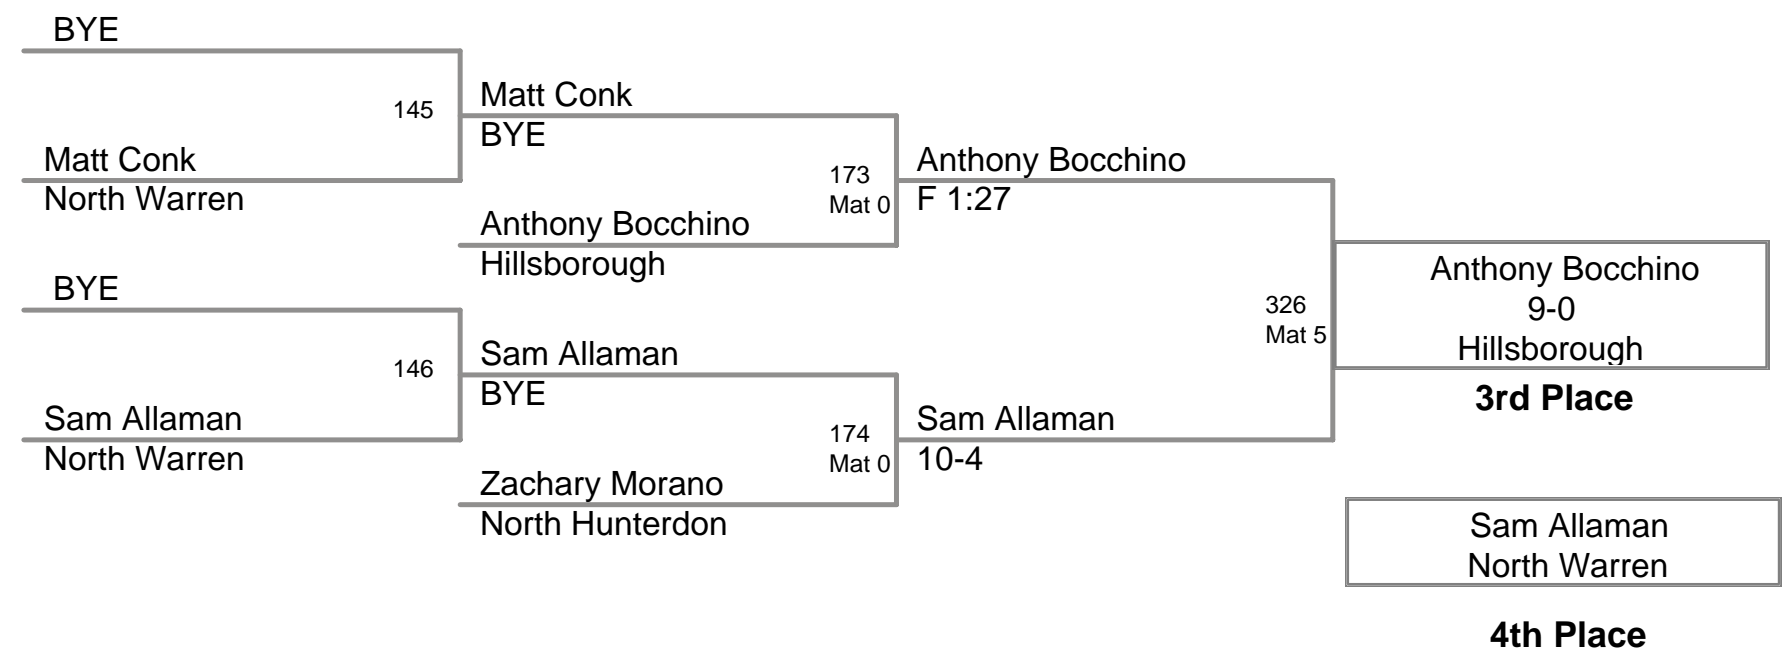

2009 NJGSWL JV
Championships

140 Lbs