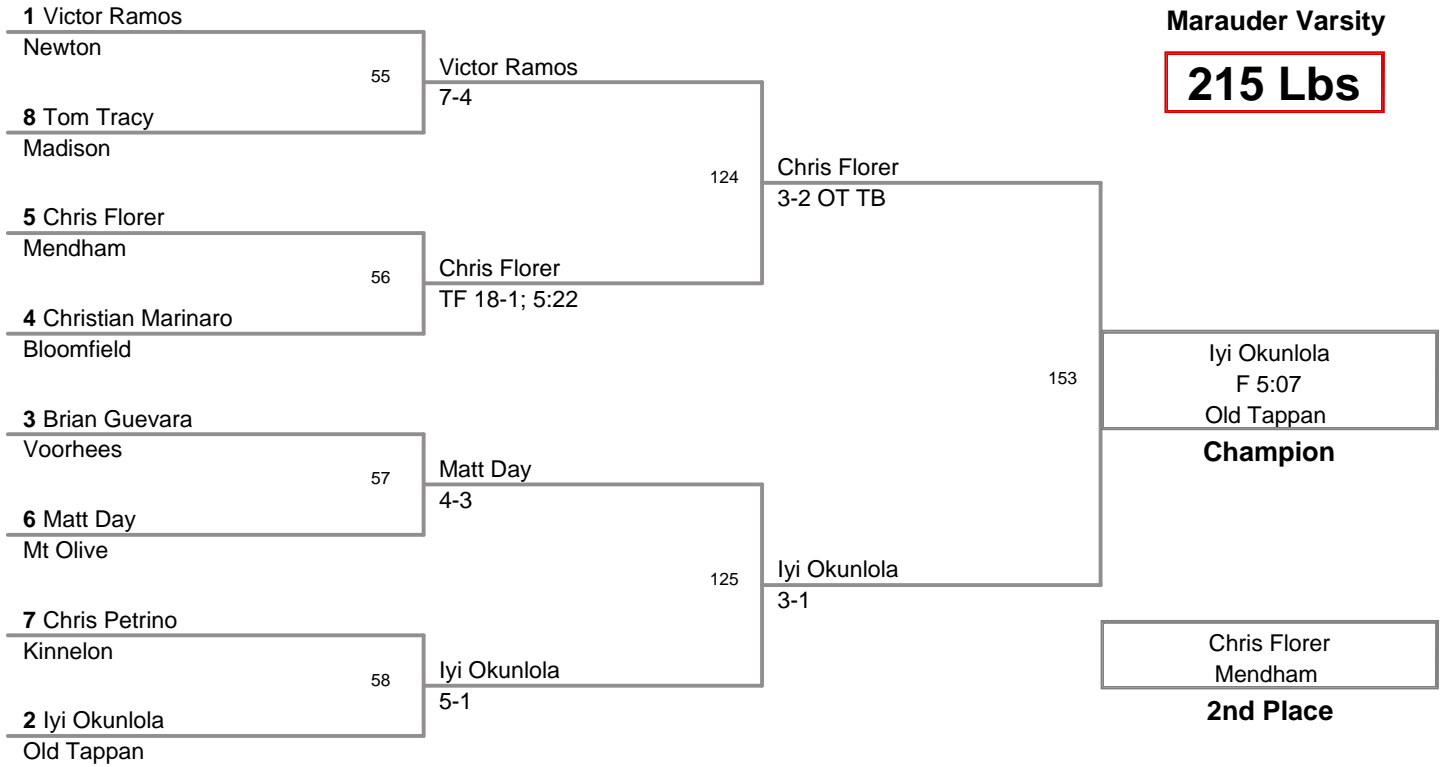

**09 Mt Olive
Marauder Varsity**

215 Lbs