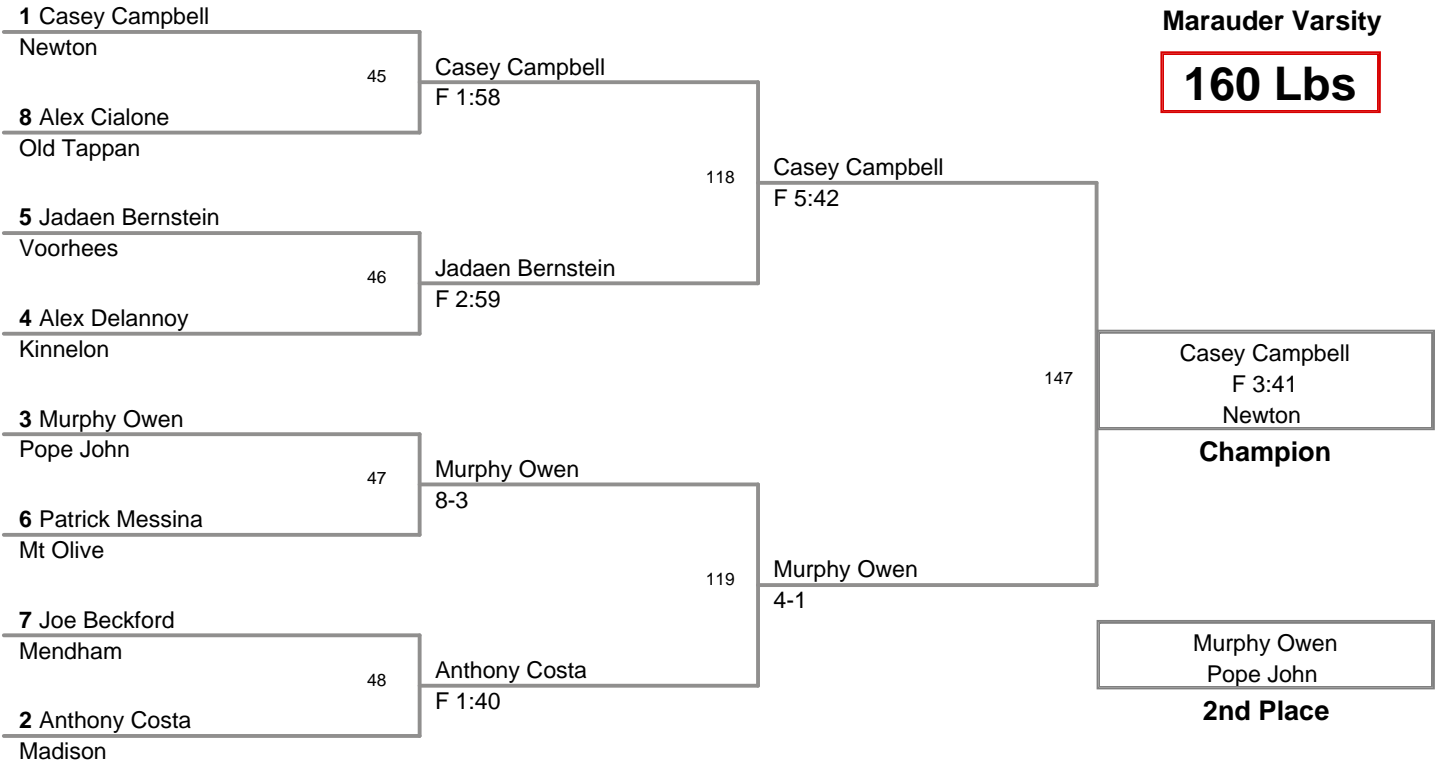

09 Mt Olive
Marauder Varsity

160 Lbs