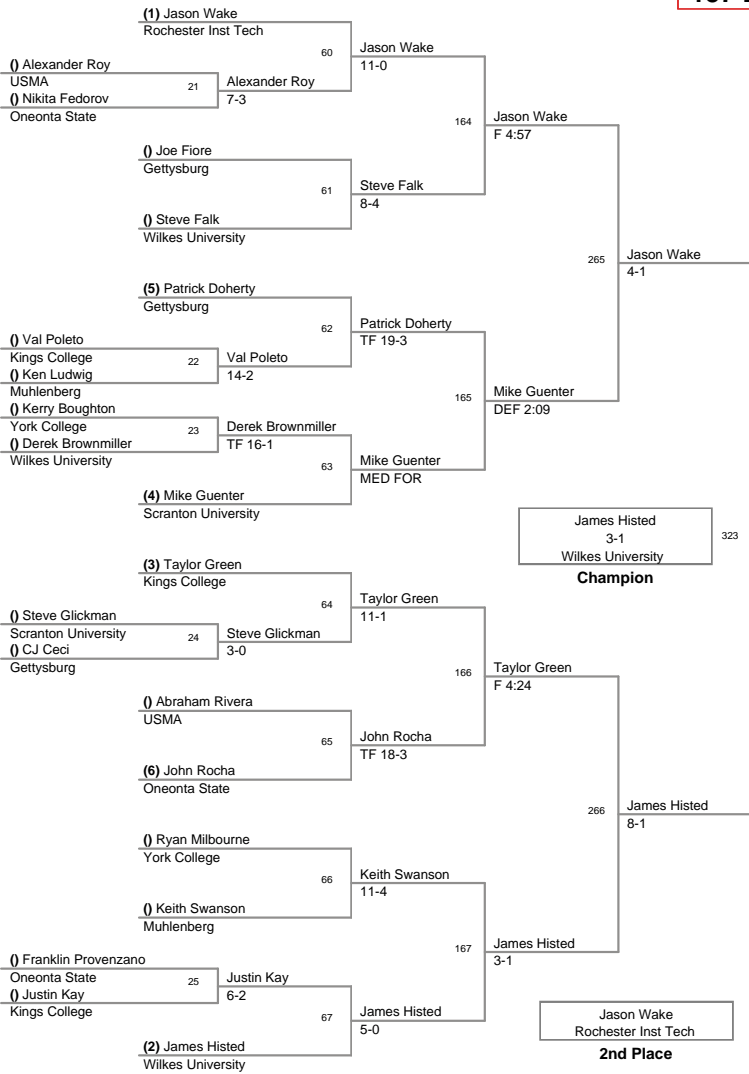

FINAL TEAM STANDINGS

11/07/09 Kings College Monarch Invitational

1 Wilkes University	195
2 Oneonta State	123.5
3 Army	115
4 Kings College	101
5 Rocester Inst Tech	98.5
6 York College	70.5
7 Muhlenberg	64.5
8 Gettysburg	63.5
9 Scranton University	58
10 USMA	56.5

MOW - Mike Reilly (Kings College)

9 Kings College Invitational
Kings College Inv

125 Lbs

09 Kings College Invitational
Kings College Inv

141 Lbs

39 Kings College Invitational
Kings College Inv

149 Lbs

39 Kings College Invitational
Kings College Inv

157 Lbs

174 Lbs

184 Lbs

197 Lbs

285 Lbs