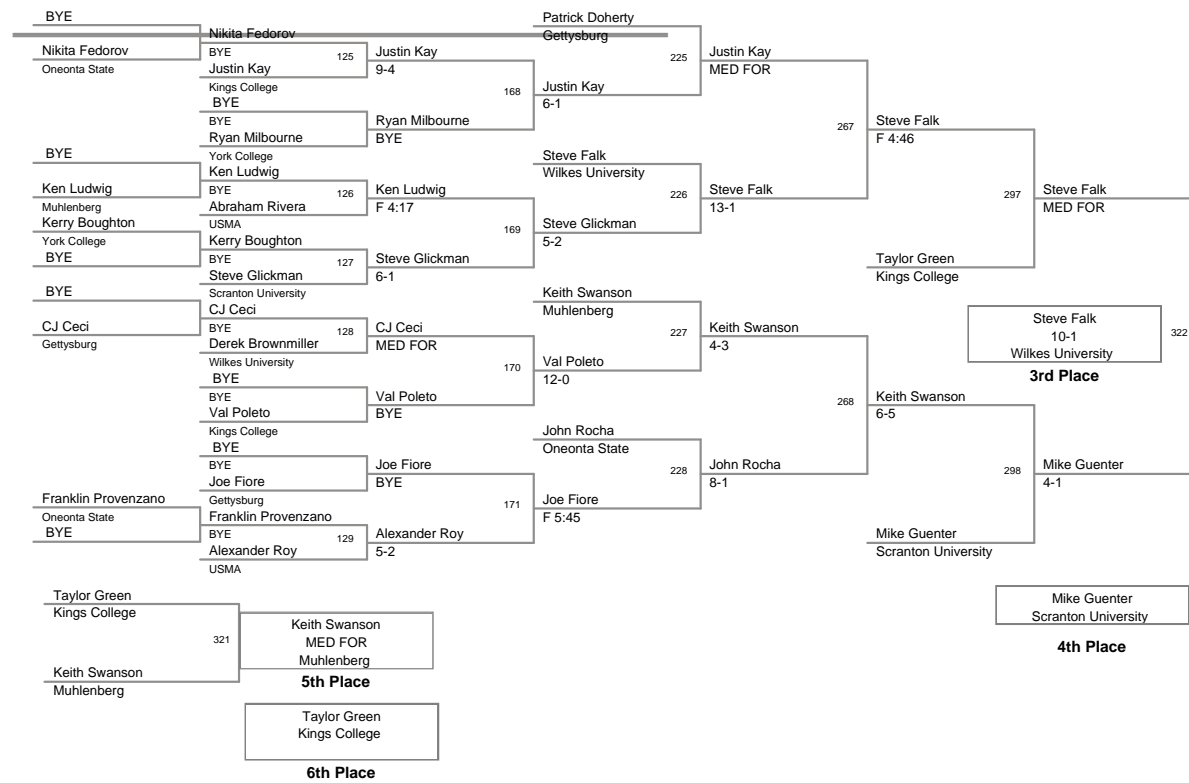

MOW - Mike Reilly (Kings College)

9 Kings College Invitational
Kings College Inv

125 Lbs

09 Kings College Invitational
Kings College Inv

141 Lbs

39 Kings College Invitational
Kings College Inv

149 Lbs

39 Kings College Invitational
Kings College Inv

157 Lbs

174 Lbs

184 Lbs

197 Lbs

285 Lbs