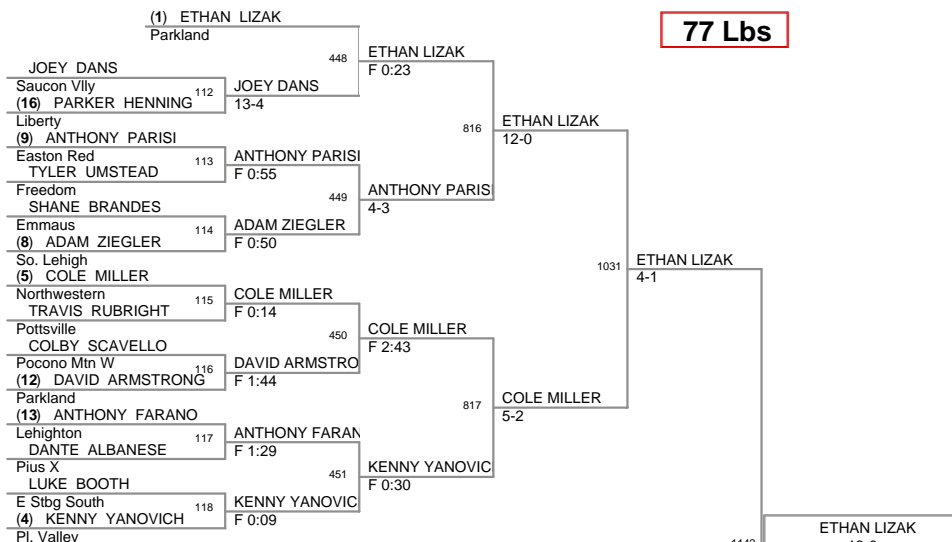

Plc	Points	Team	CH	CONS
1	324.5	Easton Red	-	-
2	267.5	Northampton	-	-
3	207	Parkland	-	-
4	181.5	Pen Argyl	-	-
5	148.5	Liberty	-	-
6	120	Nazareth	-	-
7	112.5	Saucon Villy	-	-
8	105.5	Blue Mtn	-	-
9	104.5	Northern Lehigh	-	-
10	102	Stroudsburg	-	-
11	95.5	Emmaus	-	-
11	95.5	North Schuylkill	-	-
13	90.5	Freedom	-	-
14	85.5	E Stbg South	-	-
15	75.5	Pl. Valley	-	-
15	75.5	Tamaqua	-	-
17	74.5	Palmerton	-	-
18	74	Whitehall	-	-
19	71	Northwestern	-	-
20	69.5	Catasauqua	-	-
21	67.5	Dieruff	-	-
22	67	Tri Valley	-	-
23	62	Pocono Mtn E	-	-
24	60	So. Lehigh	-	-
25	58	Easton White	-	-
26	53.5	Lehighton	-	-
27	47	Pine Grove	-	-
28	45	Bechai	-	-
29	42	Pottsville	-	-
30	37	Bangor	-	-
31	33.5	Pocono Mtn W	-	-
32	28	Palisades	-	-
32	28	Pius X	-	-
32	28	Wilson	-	-
35	25	ACC	-	-
36	21	Panther Villy	-	-
37	18	E. Stbg. North	-	-
38	15	Mahanoy Area	-	-
39	13	Williams Valley	-	-
40	8	Allen	-	-
41	5.5	Jim Thorpe	-	-
42	4	Salisbury	-	-
43	0	Schuylkill Haven	-	-

77 Lbs

82 Lbs

87 Lbs

92 Lbs

102 Lbs

107 Lbs

112 Lbs

117 Lbs

124 Lbs

132 Lbs

140 Lbs

147 Lbs

157 Lbs

167 Lbs

187 Lbs

212 Lbs