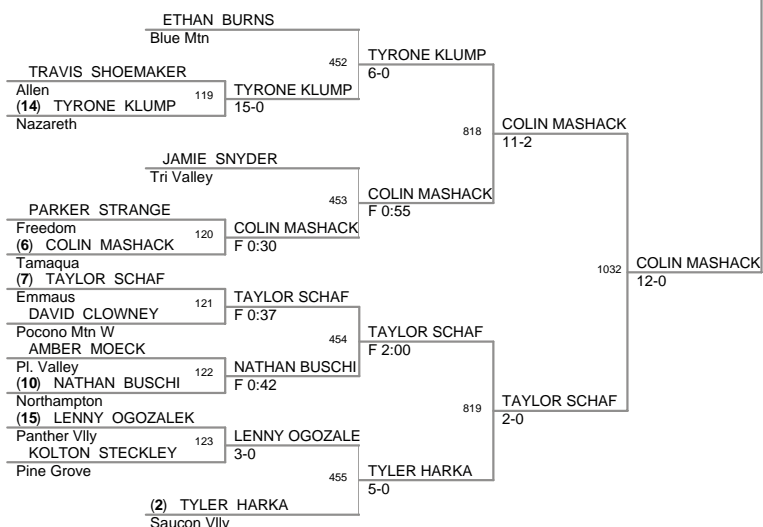

Plc	Points	Team	CH	CONS
1	324.5	Easton Red	-	-
2	267.5	Northampton	-	-
3	207	Parkland	-	-
4	181.5	Pen Argyl	-	-
5	148.5	Liberty	-	-
6	120	Nazareth	-	-
7	112.5	Saucon Villy	-	-
8	105.5	Blue Mtn	-	-
9	104.5	Northern Lehigh	-	-
10	102	Stroudsburg	-	-
11	95.5	Emmaus	-	-
11	95.5	North Schuylkill	-	-
13	90.5	Freedom	-	-
14	85.5	E Stbg South	-	-
15	75.5	Pl. Valley	-	-
15	75.5	Tamaqua	-	-
17	74.5	Palmerton	-	-
18	74	Whitehall	-	-
19	71	Northwestern	-	-
20	69.5	Catasauqua	-	-
21	67.5	Dieruff	-	-
22	67	Tri Valley	-	-
23	62	Pocono Mtn E	-	-
24	60	So. Lehigh	-	-
25	58	Easton White	-	-
26	53.5	Lehighton	-	-
27	47	Pine Grove	-	-
28	45	Bechai	-	-
29	42	Pottsville	-	-
30	37	Bangor	-	-
31	33.5	Pocono Mtn W	-	-
32	28	Palisades	-	-
32	28	Pius X	-	-
32	28	Wilson	-	-
35	25	ACC	-	-
36	21	Panther Villy	-	-
37	18	E. Stbg. North	-	-
38	15	Mahanoy Area	-	-
39	13	Williams Valley	-	-
40	8	Allen	-	-
41	5.5	Jim Thorpe	-	-
42	4	Salisbury	-	-
43	0	Schuylkill Haven	-	-

77 Lbs

82 Lbs

87 Lbs

92 Lbs

102 Lbs

107 Lbs

112 Lbs

117 Lbs

124 Lbs

132 Lbs

140 Lbs

147 Lbs

157 Lbs

167 Lbs

187 Lbs

212 Lbs