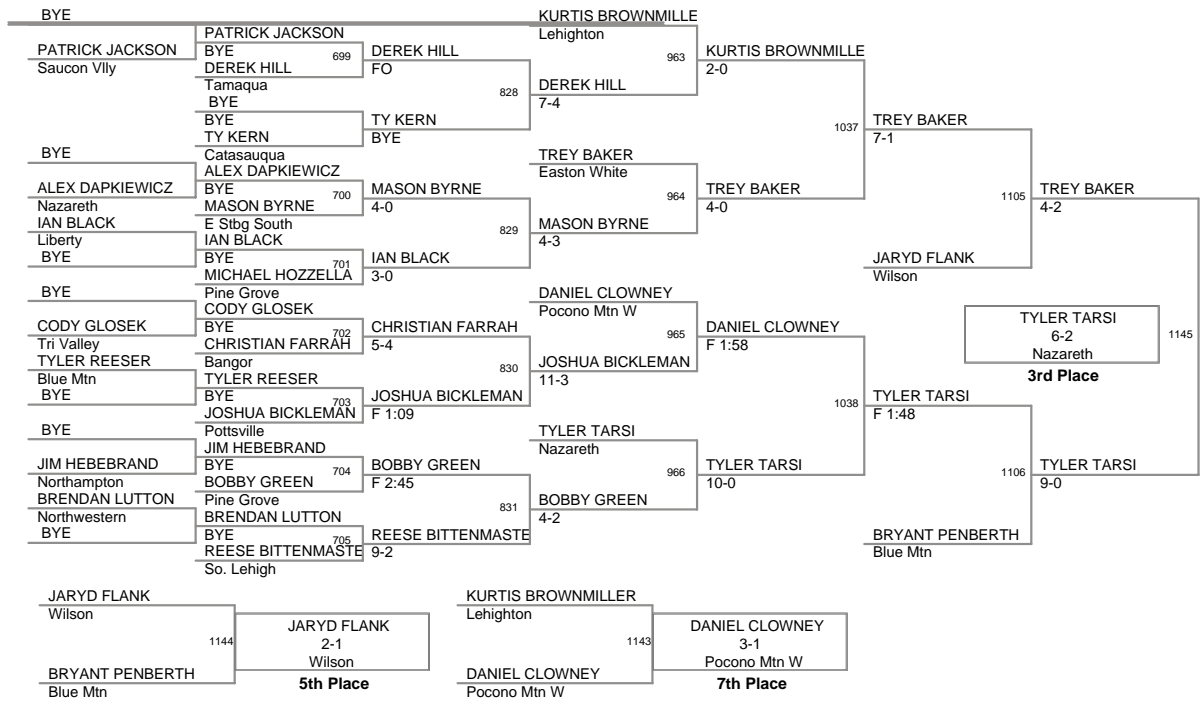

Plc	Points	Team	CH	CONS
1	324.5	Easton Red	-	-
2	267.5	Northampton	-	-
3	207	Parkland	-	-
4	181.5	Pen Argyl	-	-
5	148.5	Liberty	-	-
6	120	Nazareth	-	-
7	112.5	Saucon Villy	-	-
8	105.5	Blue Mtn	-	-
9	104.5	Northern Lehigh	-	-
10	102	Stroudsburg	-	-
11	95.5	Emmaus	-	-
11	95.5	North Schuylkill	-	-
13	90.5	Freedom	-	-
14	85.5	E Stbg South	-	-
15	75.5	Pl. Valley	-	-
15	75.5	Tamaqua	-	-
17	74.5	Palmerton	-	-
18	74	Whitehall	-	-
19	71	Northwestern	-	-
20	69.5	Catasauqua	-	-
21	67.5	Dieruff	-	-
22	67	Tri Valley	-	-
23	62	Pocono Mtn E	-	-
24	60	So. Lehigh	-	-
25	58	Easton White	-	-
26	53.5	Lehighton	-	-
27	47	Pine Grove	-	-
28	45	Bechai	-	-
29	42	Pottsville	-	-
30	37	Bangor	-	-
31	33.5	Pocono Mtn W	-	-
32	28	Palisades	-	-
32	28	Pius X	-	-
32	28	Wilson	-	-
35	25	ACC	-	-
36	21	Panther Villy	-	-
37	18	E. Stbg. North	-	-
38	15	Mahanoy Area	-	-
39	13	Williams Valley	-	-
40	8	Allen	-	-
41	5.5	Jim Thorpe	-	-
42	4	Salisbury	-	-
43	0	Schuylkill Haven	-	-

77 Lbs

82 Lbs

87 Lbs

92 Lbs

102 Lbs

107 Lbs

112 Lbs

117 Lbs