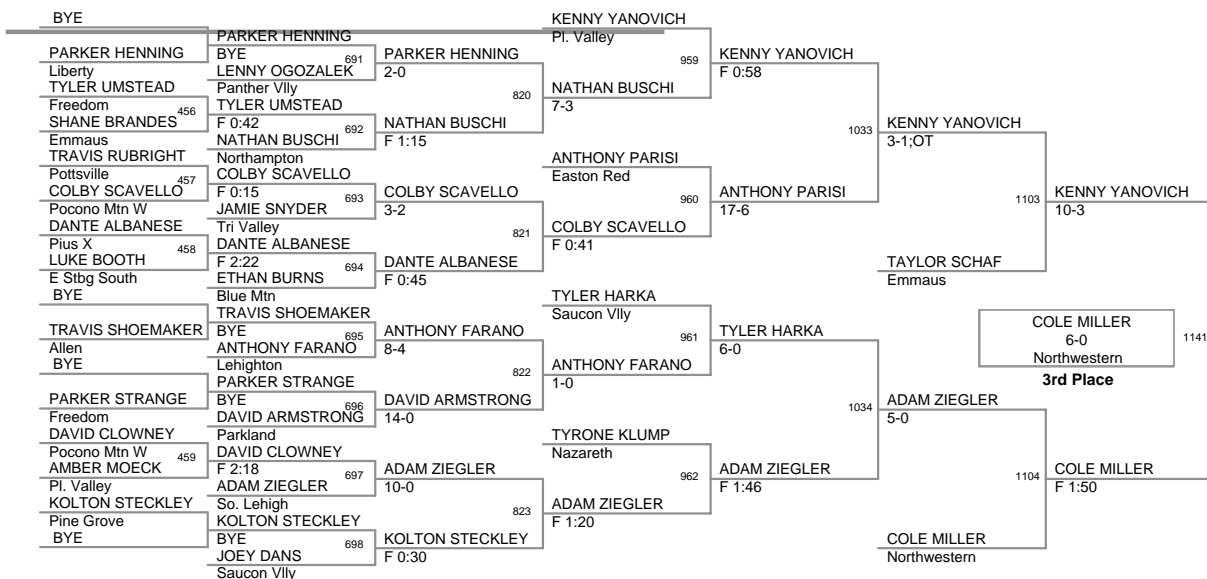

Plc	Points	Team	CH	CONS
1	324.5	Easton Red	-	-
2	267.5	Northampton	-	-
3	207	Parkland	-	-
4	181.5	Pen Argyl	-	-
5	148.5	Liberty	-	-
6	120	Nazareth	-	-
7	112.5	Saucon Villy	-	-
8	105.5	Blue Mtn	-	-
9	104.5	Northern Lehigh	-	-
10	102	Stroudsburg	-	-
11	95.5	Emmaus	-	-
11	95.5	North Schuylkill	-	-
13	90.5	Freedom	-	-
14	85.5	E Stbg South	-	-
15	75.5	Pl. Valley	-	-
15	75.5	Tamaqua	-	-
17	74.5	Palmerton	-	-
18	74	Whitehall	-	-
19	71	Northwestern	-	-
20	69.5	Catasauqua	-	-
21	67.5	Dieruff	-	-
22	67	Tri Valley	-	-
23	62	Pocono Mtn E	-	-
24	60	So. Lehigh	-	-
25	58	Easton White	-	-
26	53.5	Lehighton	-	-
27	47	Pine Grove	-	-
28	45	Bechai	-	-
29	42	Pottsville	-	-
30	37	Bangor	-	-
31	33.5	Pocono Mtn W	-	-
32	28	Palisades	-	-
32	28	Pius X	-	-
32	28	Wilson	-	-
35	25	ACC	-	-
36	21	Panther Villy	-	-
37	18	E. Stbg. North	-	-
38	15	Mahanoy Area	-	-
39	13	Williams Valley	-	-
40	8	Allen	-	-
41	5.5	Jim Thorpe	-	-
42	4	Salisbury	-	-
43	0	Schuylkill Haven	-	-

77 Lbs

82 Lbs

87 Lbs

92 Lbs

102 Lbs

107 Lbs

112 Lbs

117 Lbs

124 Lbs

132 Lbs

140 Lbs

147 Lbs

157 Lbs

167 Lbs

187 Lbs

212 Lbs