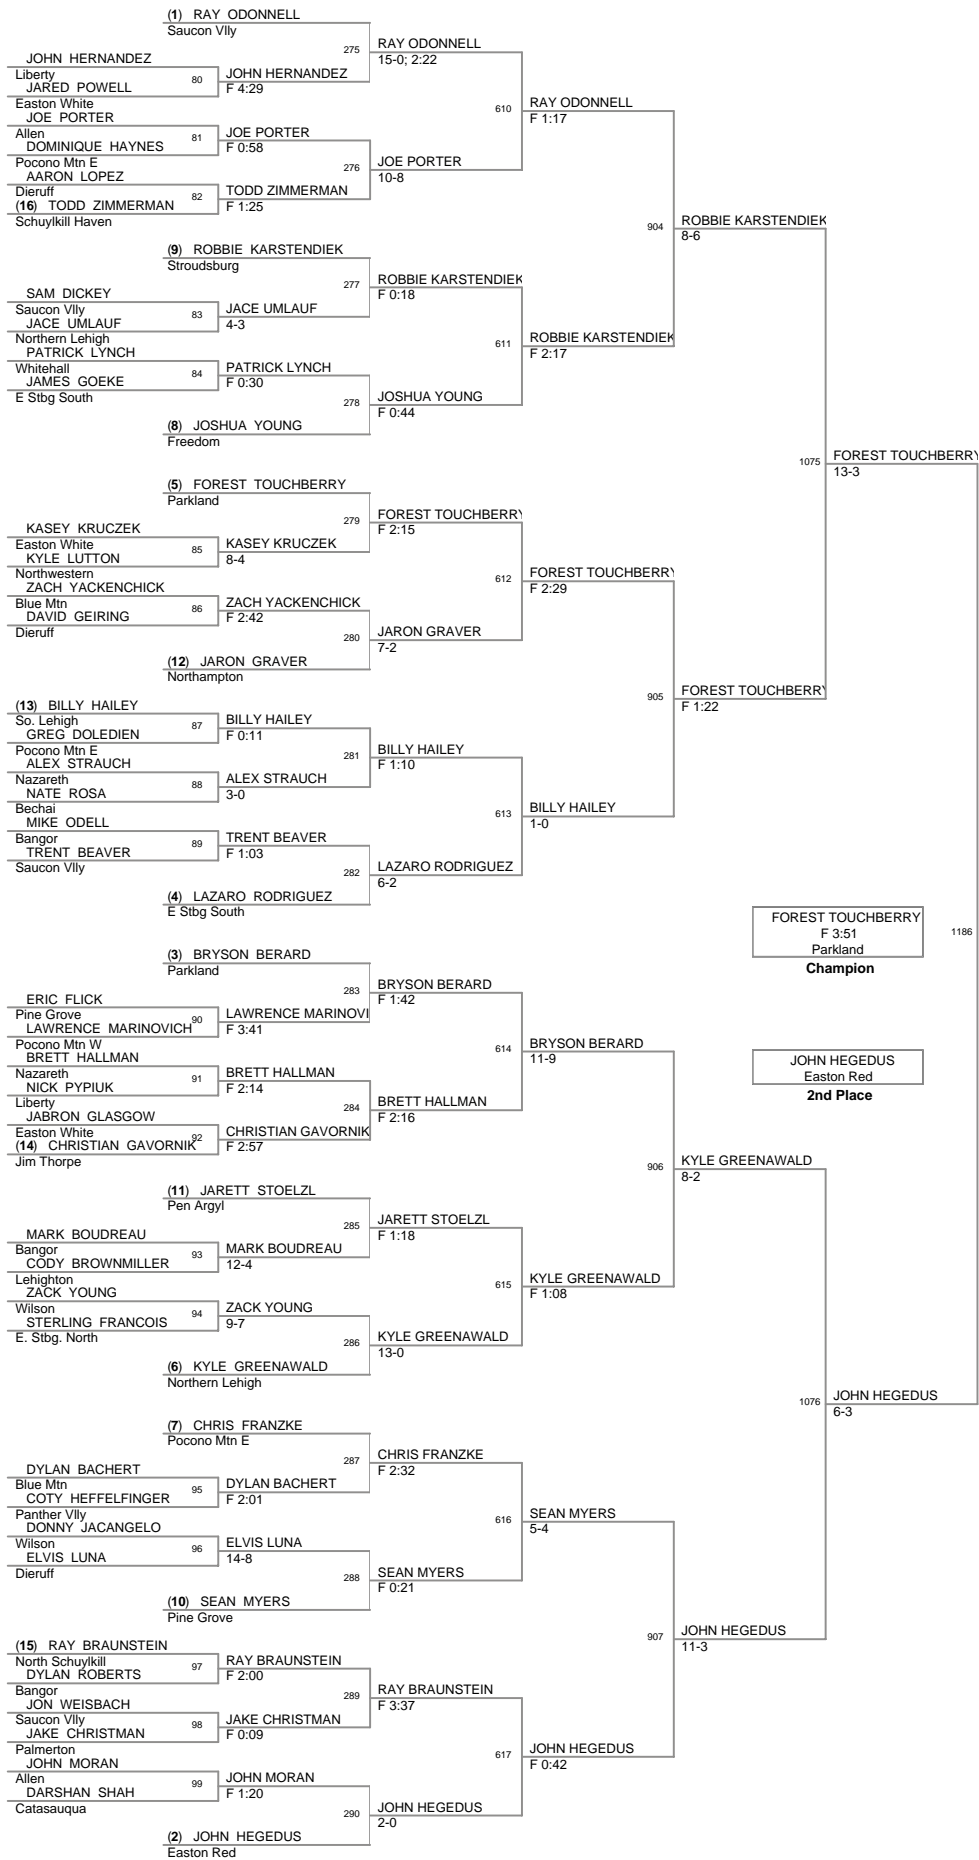

Plc	Points	Team	CH	CONS
1	324.5	Easton Red	-	-
2	267.5	Northampton	-	-
3	207	Parkland	-	-
4	181.5	Pen Argyl	-	-
5	148.5	Liberty	-	-
6	120	Nazareth	-	-
7	112.5	Saucon Villy	-	-
8	105.5	Blue Mtn	-	-
9	104.5	Northern Lehigh	-	-
10	102	Stroudsburg	-	-
11	95.5	Emmaus	-	-
11	95.5	North Schuylkill	-	-
13	90.5	Freedom	-	-
14	85.5	E Stbg South	-	-
15	75.5	Pl. Valley	-	-
15	75.5	Tamaqua	-	-
17	74.5	Palmerton	-	-
18	74	Whitehall	-	-
19	71	Northwestern	-	-
20	69.5	Catasauqua	-	-
21	67.5	Dieruff	-	-
22	67	Tri Valley	-	-
23	62	Pocono Mtn E	-	-
24	60	So. Lehigh	-	-
25	58	Easton White	-	-
26	53.5	Lehighton	-	-
27	47	Pine Grove	-	-
28	45	Bechai	-	-
29	42	Pottsville	-	-
30	37	Bangor	-	-
31	33.5	Pocono Mtn W	-	-
32	28	Palisades	-	-
32	28	Pius X	-	-
32	28	Wilson	-	-
35	25	ACC	-	-
36	21	Panther Villy	-	-
37	18	E. Stbg. North	-	-
38	15	Mahanoy Area	-	-
39	13	Williams Valley	-	-
40	8	Allen	-	-
41	5.5	Jim Thorpe	-	-
42	4	Salisbury	-	-
43	0	Schuylkill Haven	-	-

77 Lbs

82 Lbs

87 Lbs

92 Lbs

102 Lbs

107 Lbs

112 Lbs

117 Lbs

124 Lbs

132 Lbs

140 Lbs

147 Lbs

157 Lbs

167 Lbs

187 Lbs

212 Lbs