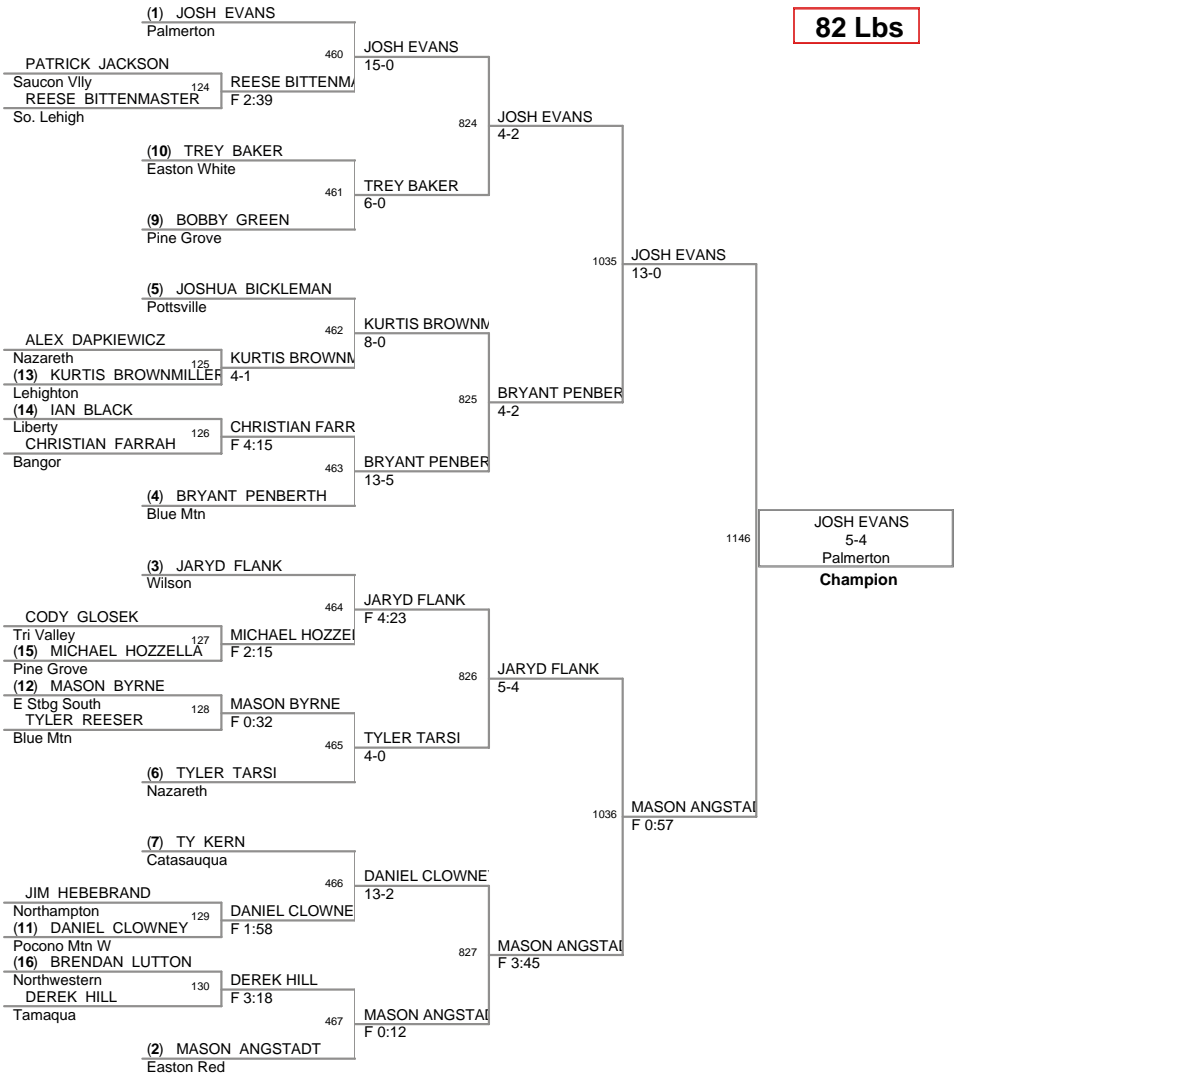

Plc	Points	Team	CH	CONS
1	324.5	Easton Red	-	-
2	267.5	Northampton	-	-
3	207	Parkland	-	-
4	181.5	Pen Argyl	-	-
5	148.5	Liberty	-	-
6	120	Nazareth	-	-
7	112.5	Saucon Villy	-	-
8	105.5	Blue Mtn	-	-
9	104.5	Northern Lehigh	-	-
10	102	Stroudsburg	-	-
11	95.5	Emmaus	-	-
11	95.5	North Schuylkill	-	-
13	90.5	Freedom	-	-
14	85.5	E Stbg South	-	-
15	75.5	Pl. Valley	-	-
15	75.5	Tamaqua	-	-
17	74.5	Palmerton	-	-
18	74	Whitehall	-	-
19	71	Northwestern	-	-
20	69.5	Catasauqua	-	-
21	67.5	Dieruff	-	-
22	67	Tri Valley	-	-
23	62	Pocono Mtn E	-	-
24	60	So. Lehigh	-	-
25	58	Easton White	-	-
26	53.5	Lehighton	-	-
27	47	Pine Grove	-	-
28	45	Bechai	-	-
29	42	Pottsville	-	-
30	37	Bangor	-	-
31	33.5	Pocono Mtn W	-	-
32	28	Palisades	-	-
32	28	Pius X	-	-
32	28	Wilson	-	-
35	25	ACC	-	-
36	21	Panther Villy	-	-
37	18	E. Stbg. North	-	-
38	15	Mahanoy Area	-	-
39	13	Williams Valley	-	-
40	8	Allen	-	-
41	5.5	Jim Thorpe	-	-
42	4	Salisbury	-	-
43	0	Schuylkill Haven	-	-

77 Lbs

82 Lbs

87 Lbs

92 Lbs

102 Lbs

107 Lbs

112 Lbs

117 Lbs

124 Lbs

132 Lbs

140 Lbs

147 Lbs

157 Lbs

167 Lbs

187 Lbs

212 Lbs

252 Lbs