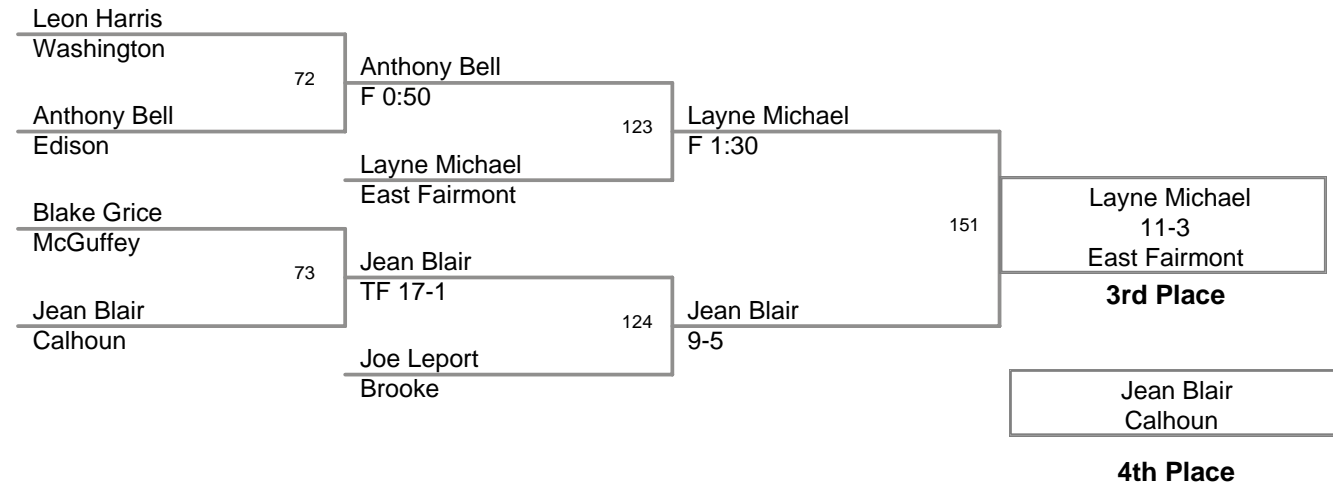

Wrestlers Remaining as of ...

Championship Round Finals

Consolation Round Consy Finals

Export

Print

Help

2008 Wendys Brooke
Classic

103 Lbs