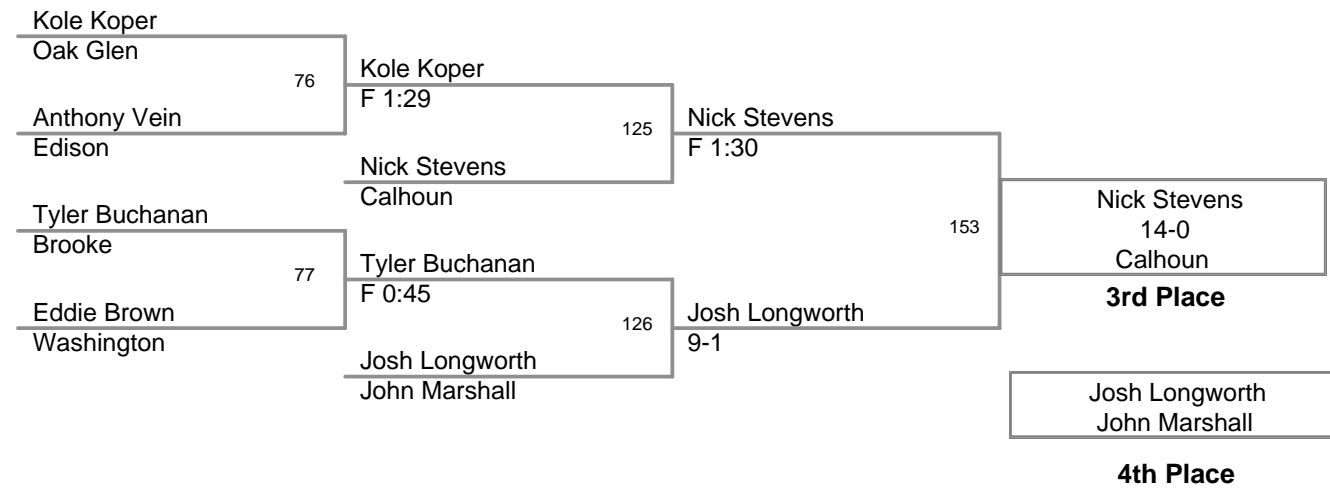

2008 Wendys Brooke
Classic

112 Lbs