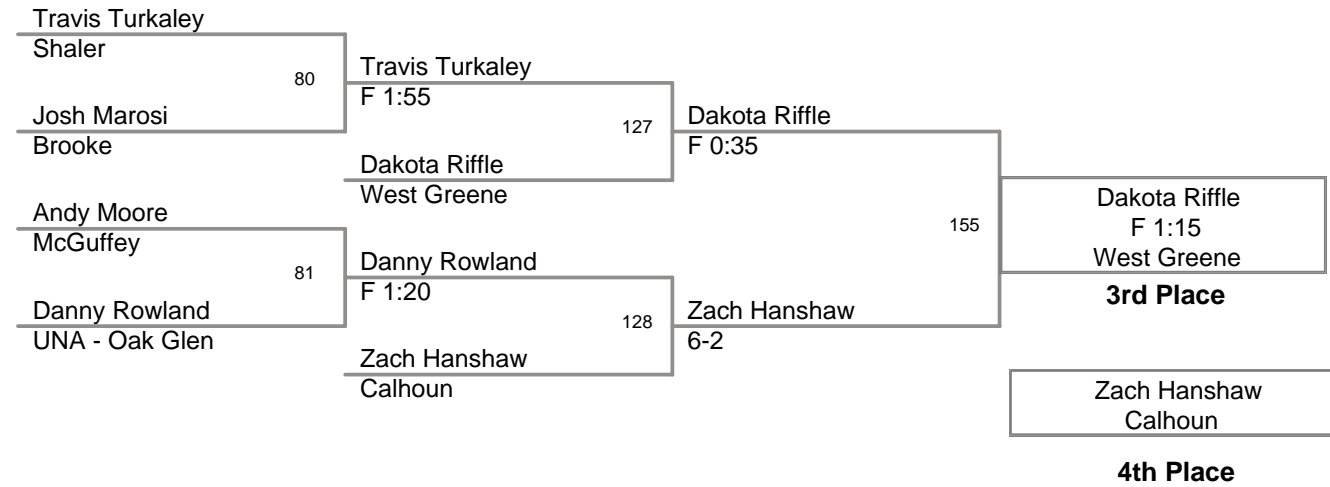

2008 Wendys Brooke
Classic

119 Lbs