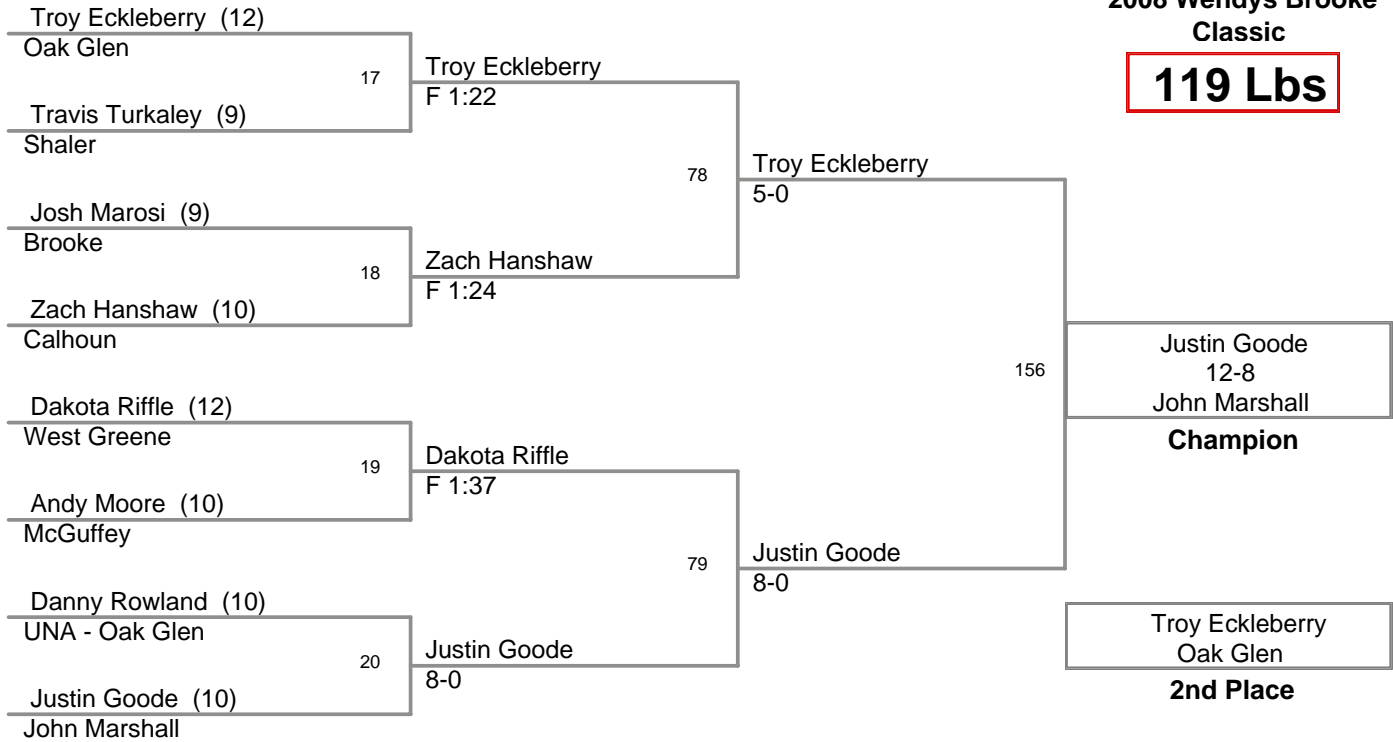

2008 Wendys Brooke
Classic

119 Lbs