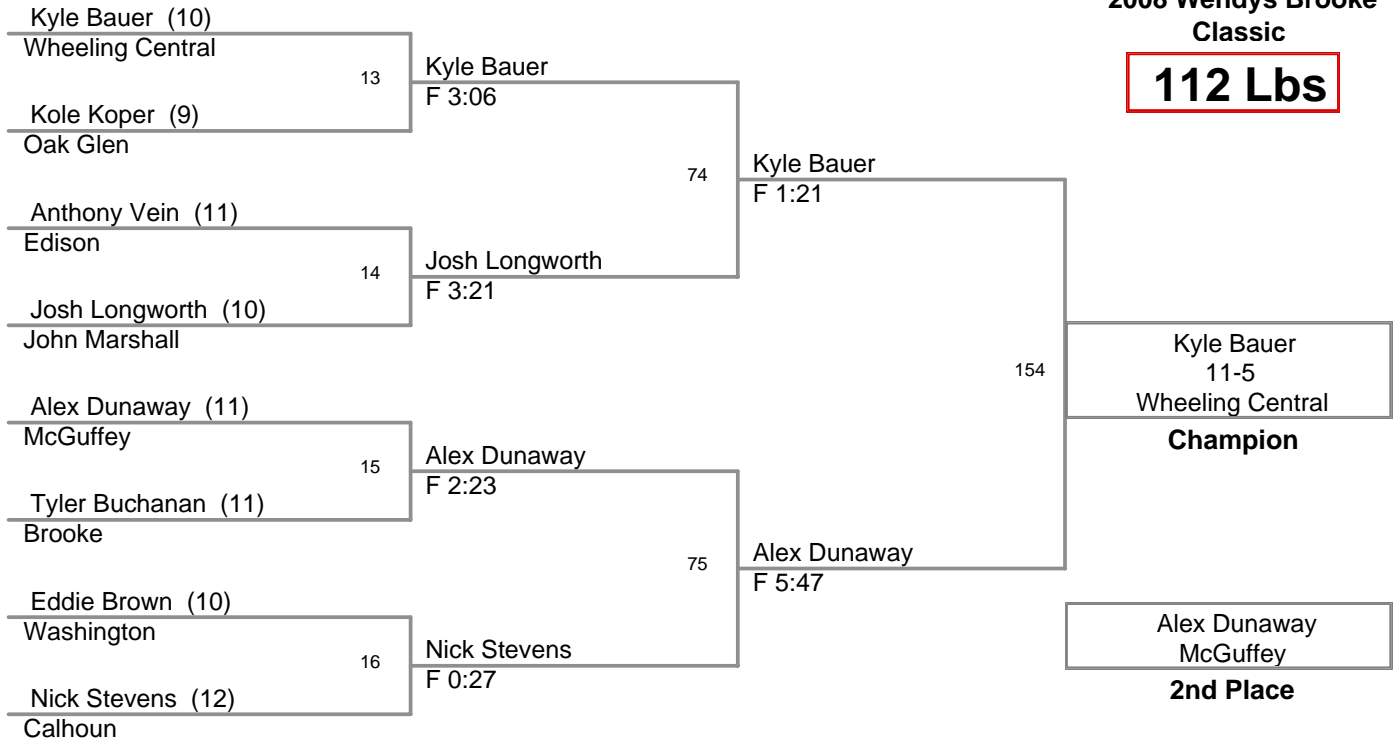

2008 Wendys Brooke
Classic

112 Lbs