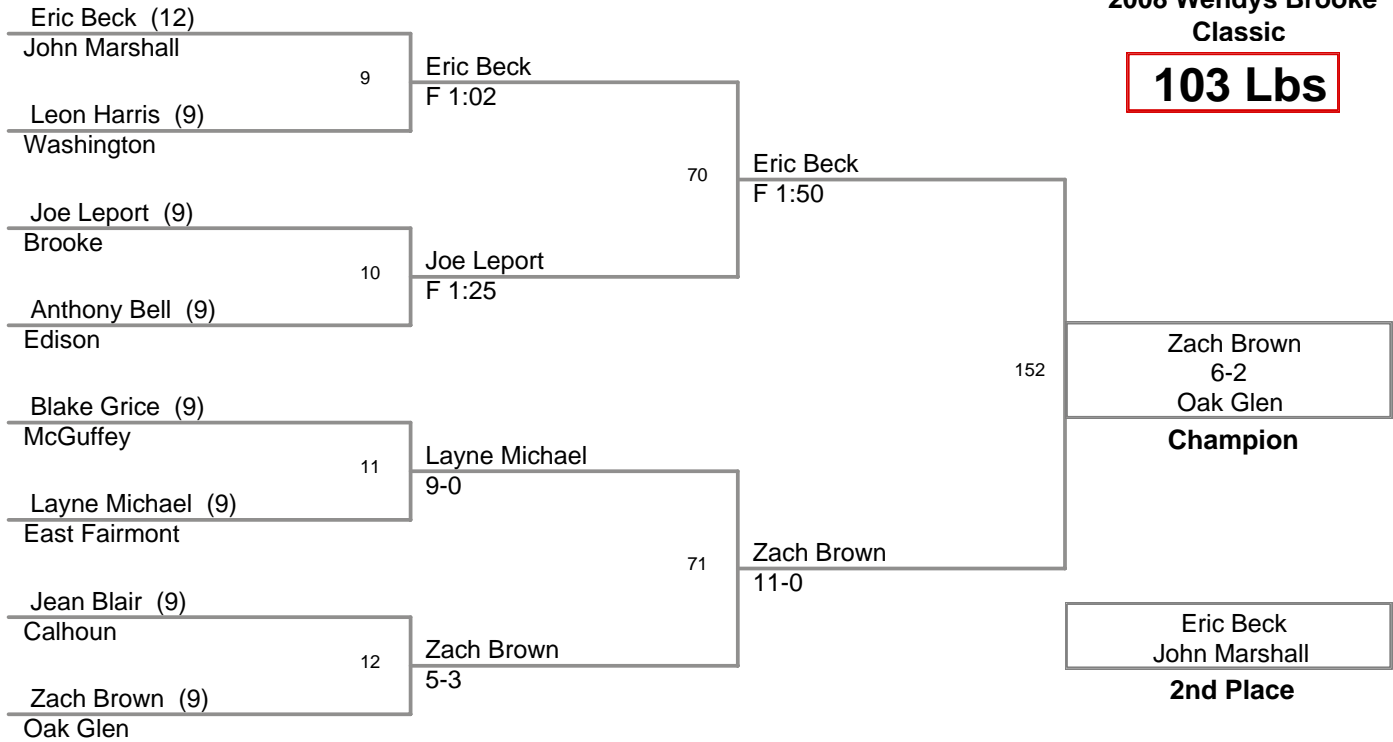

Wrestlers Remaining as of ...

Championship Round Finals

Consolation Round Consy Finals

Export

Print

Help

2008 Wendys Brooke
Classic

103 Lbs