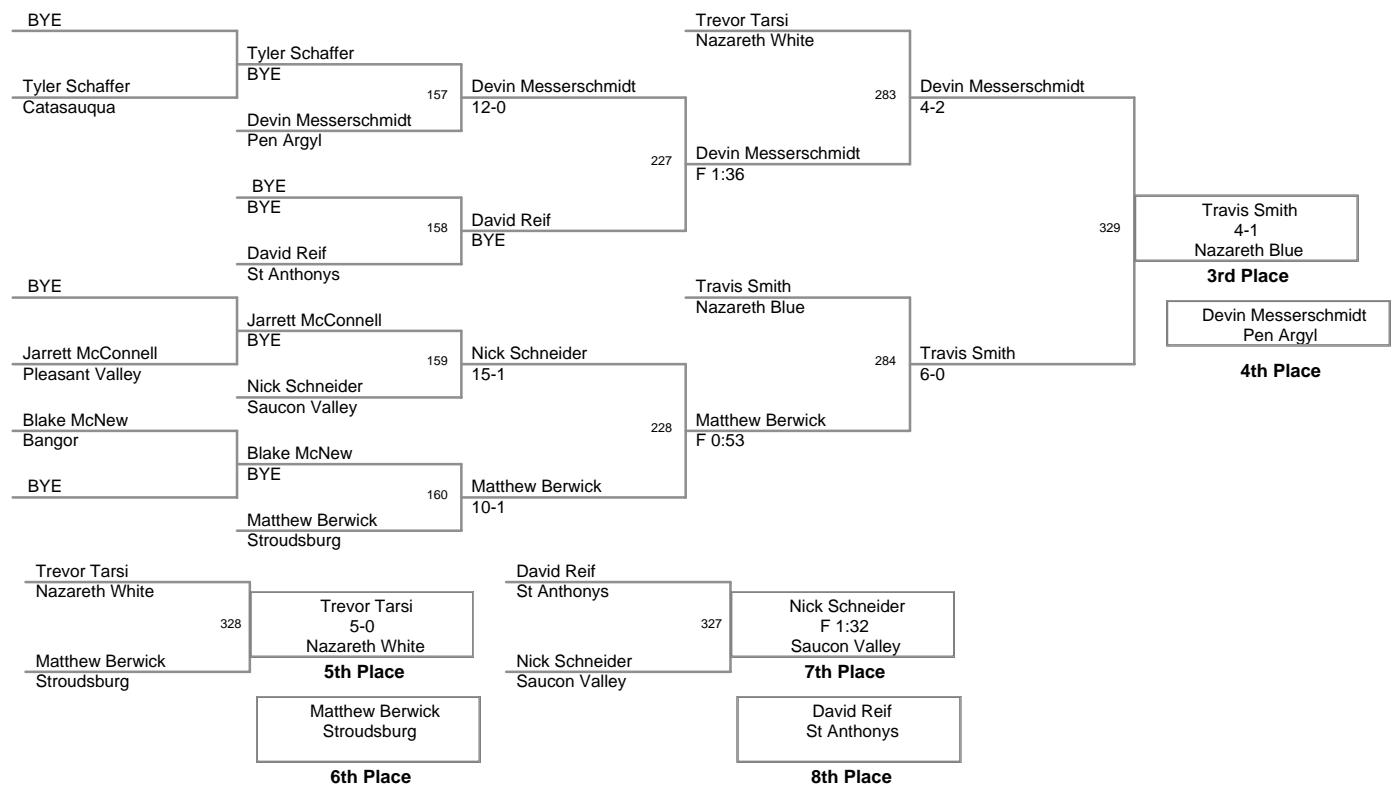

**2008 VEWL varsity
championship 2nd day**

Top Team Scores

<u>Plc</u>	<u>Points</u>	<u>Team</u>
1	187.5	Nazareth White
2	183.0	Parkland Red
3	136.5	Northampton
4	136.0	Moore Twp
5	102.0	Nazareth Blue
6	101.0	Forks Twp
7	97.0	Palisades
8	85.5	Pen Argyl
9	83.5	Parkland Gray
10	74.0	Emmaus Green
11	64.0	Stroudsburg
12	62.5	Palmer Twp
13	51.5	St Anthonys
14	50.0	Wilson
15	45.5	Whitehall
16	40.0	Phillipsburg
17	38.0	Pleasant Valley
18	34.5	Central Catholic
19	33.0	Jim Thorpe
20	31.0	Pocono Mountain
21	28.0	Bangor
22	27.0	Riegel Ridge
23	26.0	Saucon Valley
24	24.0	East Stroudsburg
25	23.0	Bethlehem Catholic
26	22.0	Palmerton
27	20.0	Emmaus Gold
28	8.0	Easton PAL
29	7.0	Catasauqua

46 Lbs

50 Lbs

54 Lbs

2008 VEWL varsity
championship

58 Lbs

61 Lbs

64 Lbs

67 Lbs