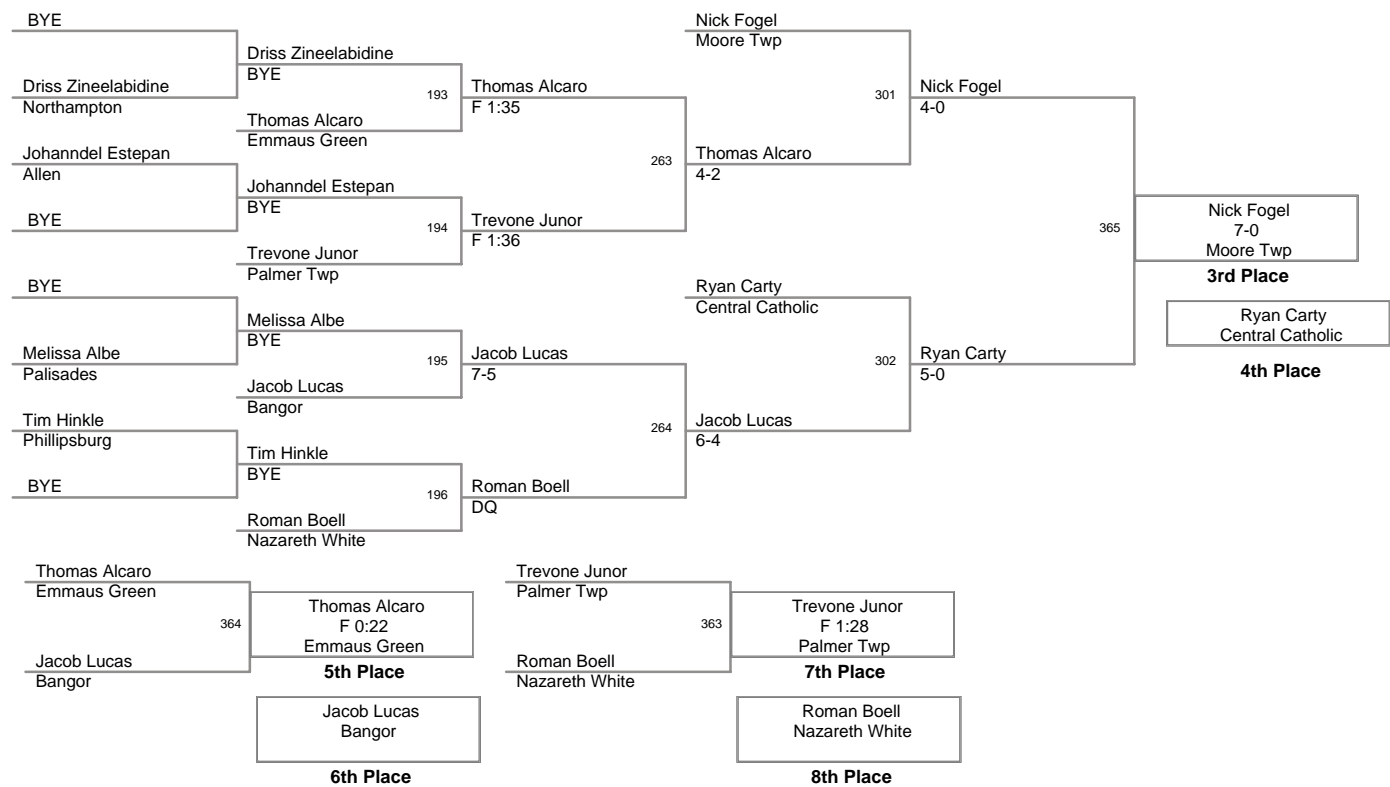

**2008 VEWL varsity
championship 2nd day**

Top Team Scores

<u>Plc</u>	<u>Points</u>	<u>Team</u>
1	187.5	Nazareth White
2	183.0	Parkland Red
3	136.5	Northampton
4	136.0	Moore Twp
5	102.0	Nazareth Blue
6	101.0	Forks Twp
7	97.0	Palisades
8	85.5	Pen Argyl
9	83.5	Parkland Gray
10	74.0	Emmaus Green
11	64.0	Stroudsburg
12	62.5	Palmer Twp
13	51.5	St Anthonys
14	50.0	Wilson
15	45.5	Whitehall
16	40.0	Phillipsburg
17	38.0	Pleasant Valley
18	34.5	Central Catholic
19	33.0	Jim Thorpe
20	31.0	Pocono Mountain
21	28.0	Bangor
22	27.0	Riegel Ridge
23	26.0	Saucon Valley
24	24.0	East Stroudsburg
25	23.0	Bethlehem Catholic
26	22.0	Palmerton
27	20.0	Emmaus Gold
28	8.0	Easton PAL
29	7.0	Catasauqua

73 Lbs

2008 VEWL varsity
championship

76 Lbs

80 Lbs

85 Lbs

90 Lbs

2008 VEWL varsity
championship

95 Lbs