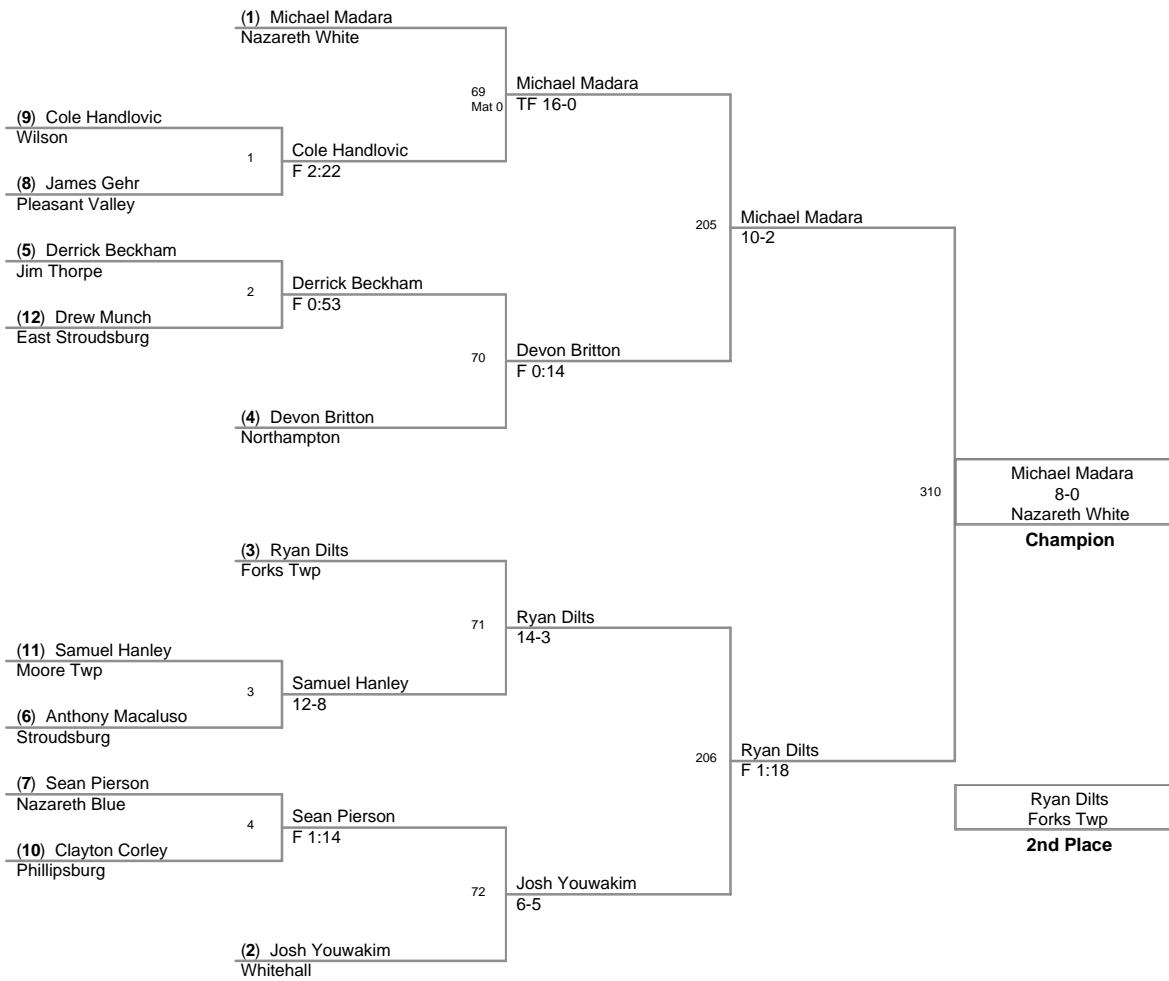

**2008 VEWL varsity
championship 2nd day**

Top Team Scores

<u>Plc</u>	<u>Points</u>	<u>Team</u>
1	187.5	Nazareth White
2	183.0	Parkland Red
3	136.5	Northampton
4	136.0	Moore Twp
5	102.0	Nazareth Blue
6	101.0	Forks Twp
7	97.0	Palisades
8	85.5	Pen Argyl
9	83.5	Parkland Gray
10	74.0	Emmaus Green
11	64.0	Stroudsburg
12	62.5	Palmer Twp
13	51.5	St Anthonys
14	50.0	Wilson
15	45.5	Whitehall
16	40.0	Phillipsburg
17	38.0	Pleasant Valley
18	34.5	Central Catholic
19	33.0	Jim Thorpe
20	31.0	Pocono Mountain
21	28.0	Bangor
22	27.0	Riegel Ridge
23	26.0	Saucon Valley
24	24.0	East Stroudsburg
25	23.0	Bethlehem Catholic
26	22.0	Palmerton
27	20.0	Emmaus Gold
28	8.0	Easton PAL
29	7.0	Catasauqua

46 Lbs

50 Lbs

54 Lbs

2008 VEWL varsity
championship

58 Lbs

61 Lbs

64 Lbs

67 Lbs