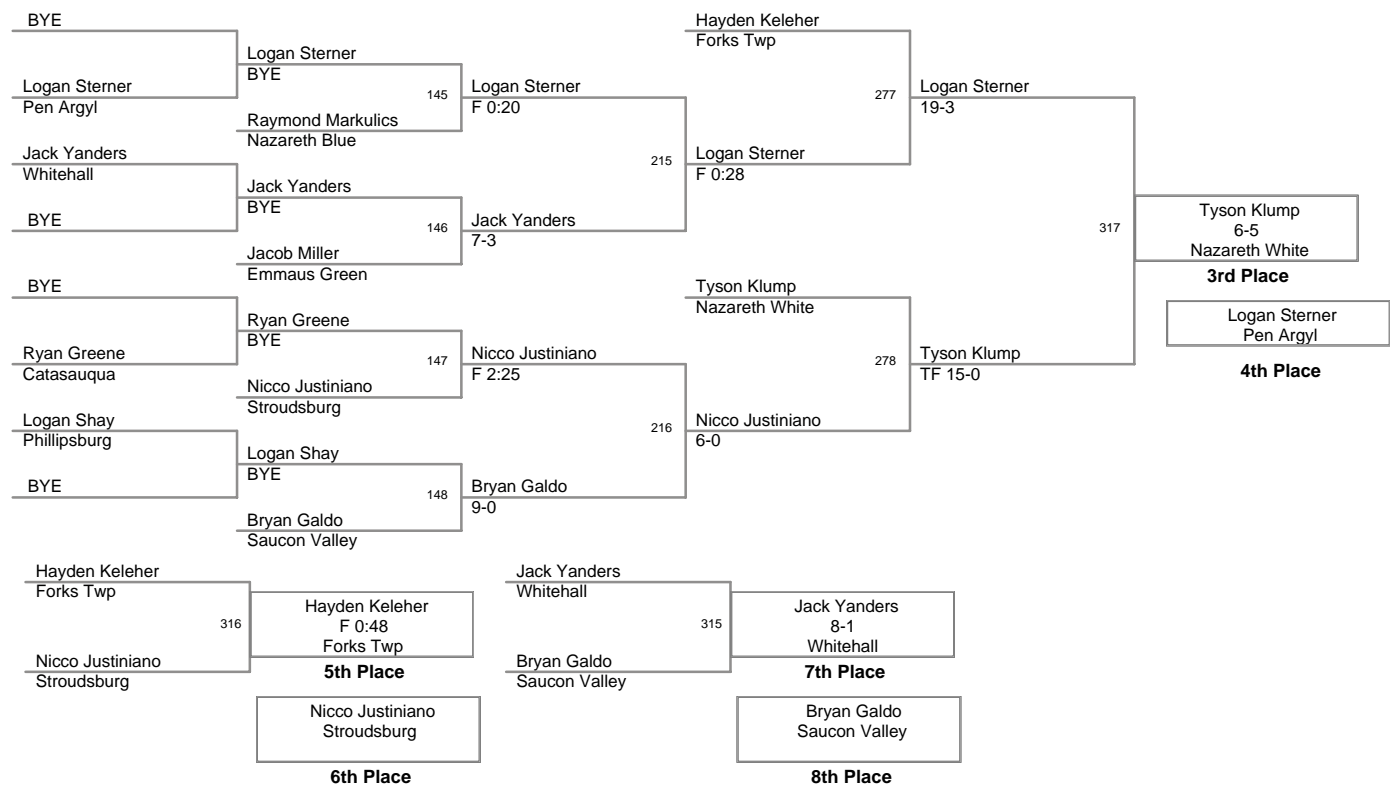

**2008 VEWL varsity
championship 2nd day**

Top Team Scores

<u>Plc</u>	<u>Points</u>	<u>Team</u>
1	187.5	Nazareth White
2	183.0	Parkland Red
3	136.5	Northampton
4	136.0	Moore Twp
5	102.0	Nazareth Blue
6	101.0	Forks Twp
7	97.0	Palisades
8	85.5	Pen Argyl
9	83.5	Parkland Gray
10	74.0	Emmaus Green
11	64.0	Stroudsburg
12	62.5	Palmer Twp
13	51.5	St Anthonys
14	50.0	Wilson
15	45.5	Whitehall
16	40.0	Phillipsburg
17	38.0	Pleasant Valley
18	34.5	Central Catholic
19	33.0	Jim Thorpe
20	31.0	Pocono Mountain
21	28.0	Bangor
22	27.0	Riegel Ridge
23	26.0	Saucon Valley
24	24.0	East Stroudsburg
25	23.0	Bethlehem Catholic
26	22.0	Palmerton
27	20.0	Emmaus Gold
28	8.0	Easton PAL
29	7.0	Catasauqua

46 Lbs

50 Lbs

54 Lbs

2008 VEWL varsity
championship

58 Lbs

61 Lbs

64 Lbs

67 Lbs