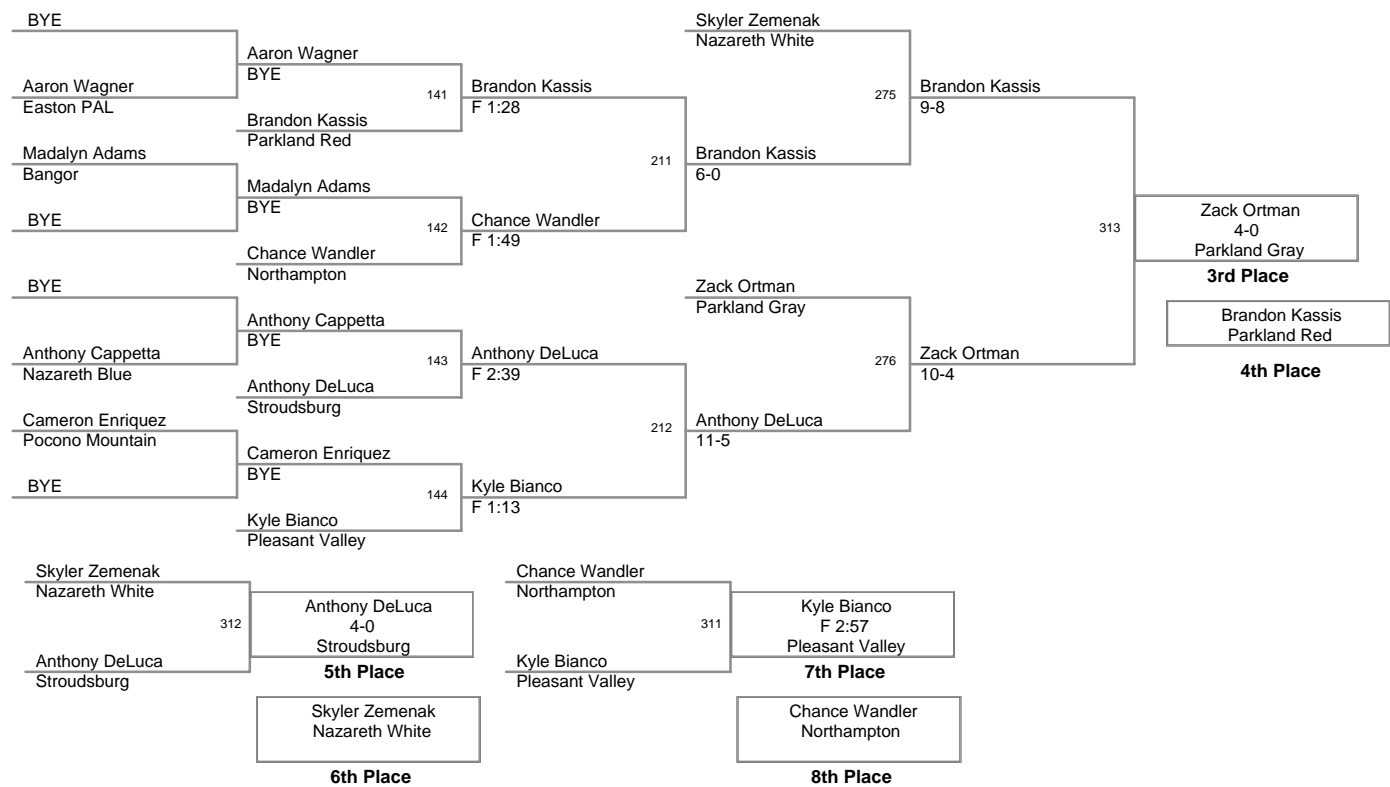

**2008 VEWL varsity
championship 2nd day**

Top Team Scores

<u>Plc</u>	<u>Points</u>	<u>Team</u>
1	187.5	Nazareth White
2	183.0	Parkland Red
3	136.5	Northampton
4	136.0	Moore Twp
5	102.0	Nazareth Blue
6	101.0	Forks Twp
7	97.0	Palisades
8	85.5	Pen Argyl
9	83.5	Parkland Gray
10	74.0	Emmaus Green
11	64.0	Stroudsburg
12	62.5	Palmer Twp
13	51.5	St Anthonys
14	50.0	Wilson
15	45.5	Whitehall
16	40.0	Phillipsburg
17	38.0	Pleasant Valley
18	34.5	Central Catholic
19	33.0	Jim Thorpe
20	31.0	Pocono Mountain
21	28.0	Bangor
22	27.0	Riegel Ridge
23	26.0	Saucon Valley
24	24.0	East Stroudsburg
25	23.0	Bethlehem Catholic
26	22.0	Palmerton
27	20.0	Emmaus Gold
28	8.0	Easton PAL
29	7.0	Catasauqua

46 Lbs

50 Lbs

54 Lbs

2008 VEWL varsity
championship

58 Lbs

61 Lbs

64 Lbs

67 Lbs