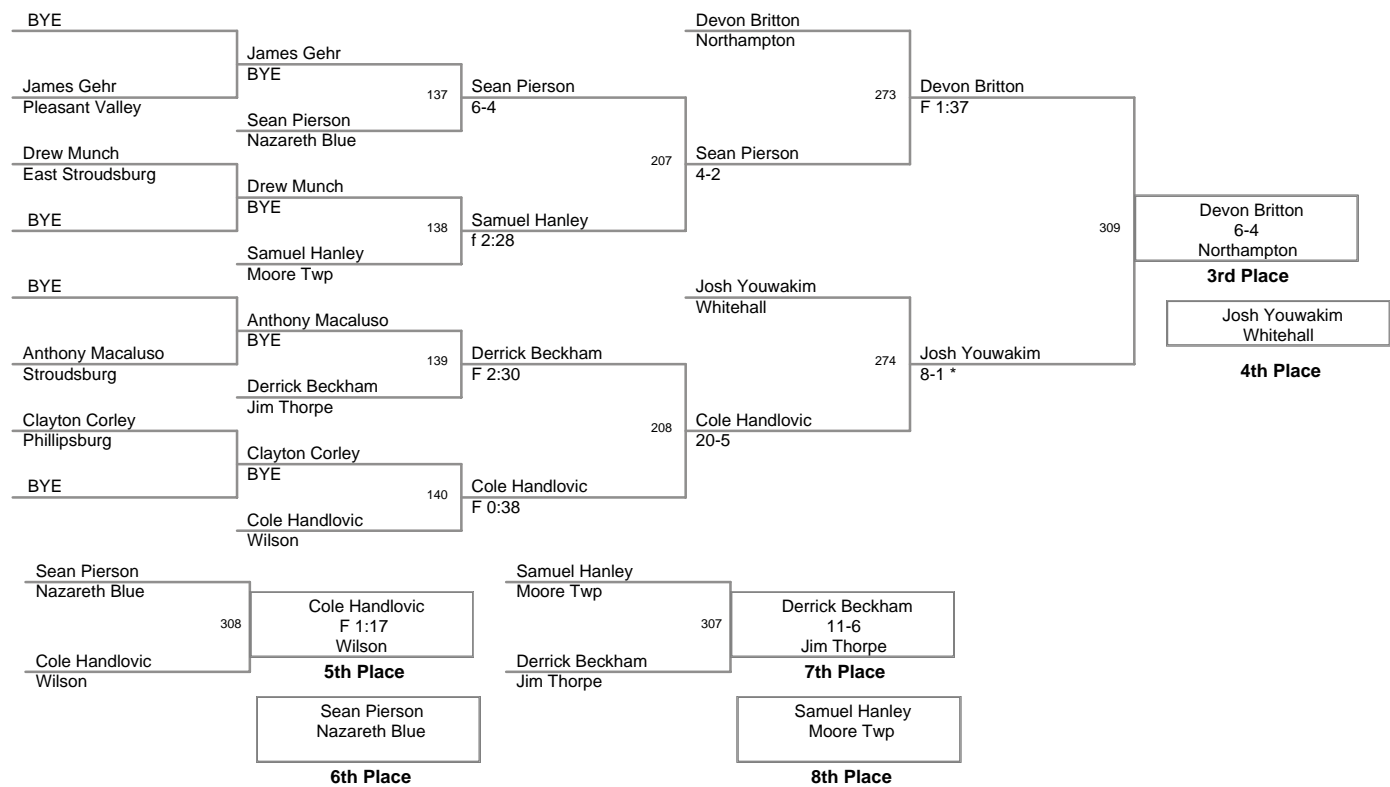

**2008 VEWL varsity
championship 2nd day**

Top Team Scores

<u>Plc</u>	<u>Points</u>	<u>Team</u>
1	187.5	Nazareth White
2	183.0	Parkland Red
3	136.5	Northampton
4	136.0	Moore Twp
5	102.0	Nazareth Blue
6	101.0	Forks Twp
7	97.0	Palisades
8	85.5	Pen Argyl
9	83.5	Parkland Gray
10	74.0	Emmaus Green
11	64.0	Stroudsburg
12	62.5	Palmer Twp
13	51.5	St Anthonys
14	50.0	Wilson
15	45.5	Whitehall
16	40.0	Phillipsburg
17	38.0	Pleasant Valley
18	34.5	Central Catholic
19	33.0	Jim Thorpe
20	31.0	Pocono Mountain
21	28.0	Bangor
22	27.0	Riegel Ridge
23	26.0	Saucon Valley
24	24.0	East Stroudsburg
25	23.0	Bethlehem Catholic
26	22.0	Palmerton
27	20.0	Emmaus Gold
28	8.0	Easton PAL
29	7.0	Catasauqua

46 Lbs

50 Lbs

54 Lbs

2008 VEWL varsity
championship

58 Lbs

61 Lbs

64 Lbs

67 Lbs