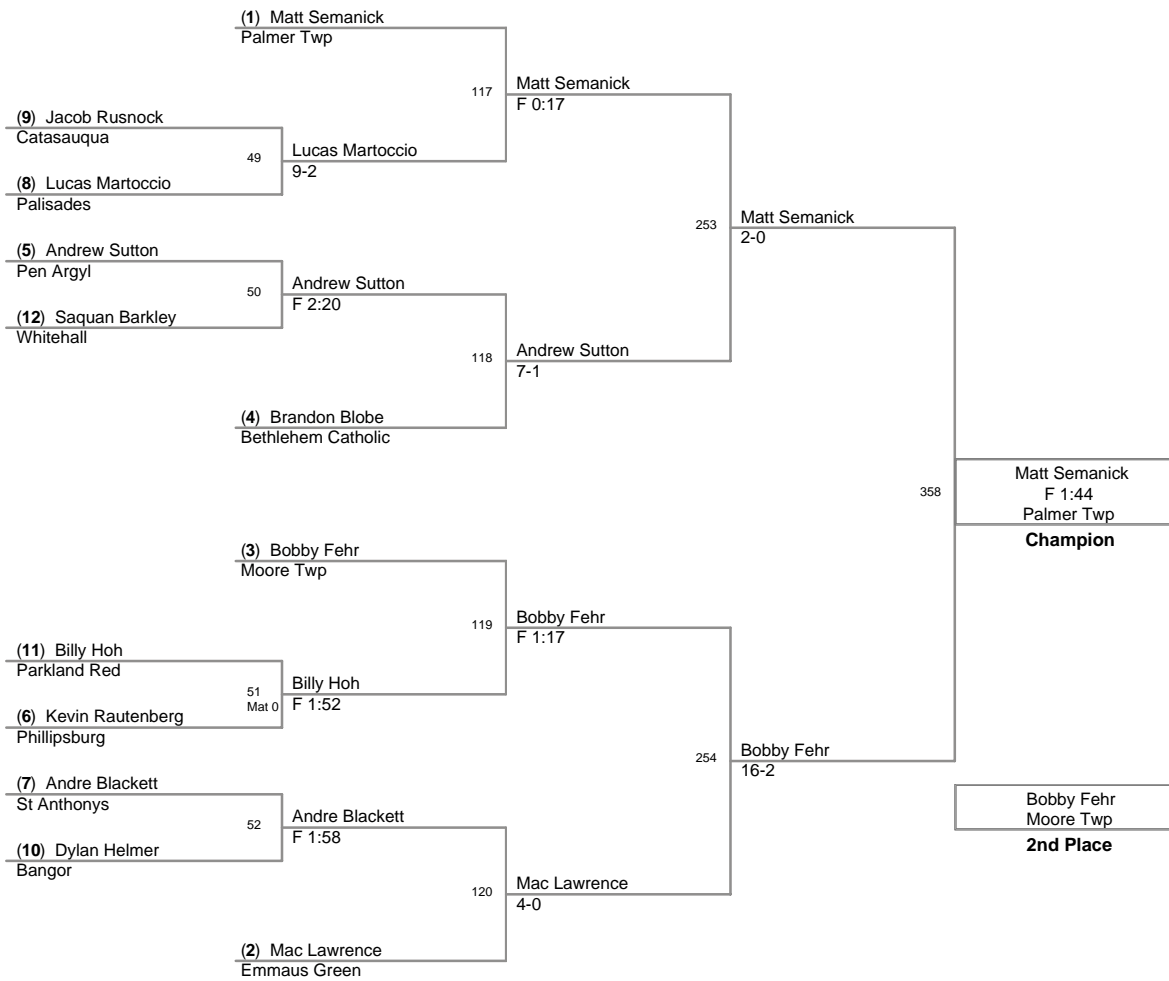

73 Lbs

2008 VEWL varsity
championship

76 Lbs

80 Lbs

85 Lbs

90 Lbs

2008 VEWL varsity
championship

95 Lbs