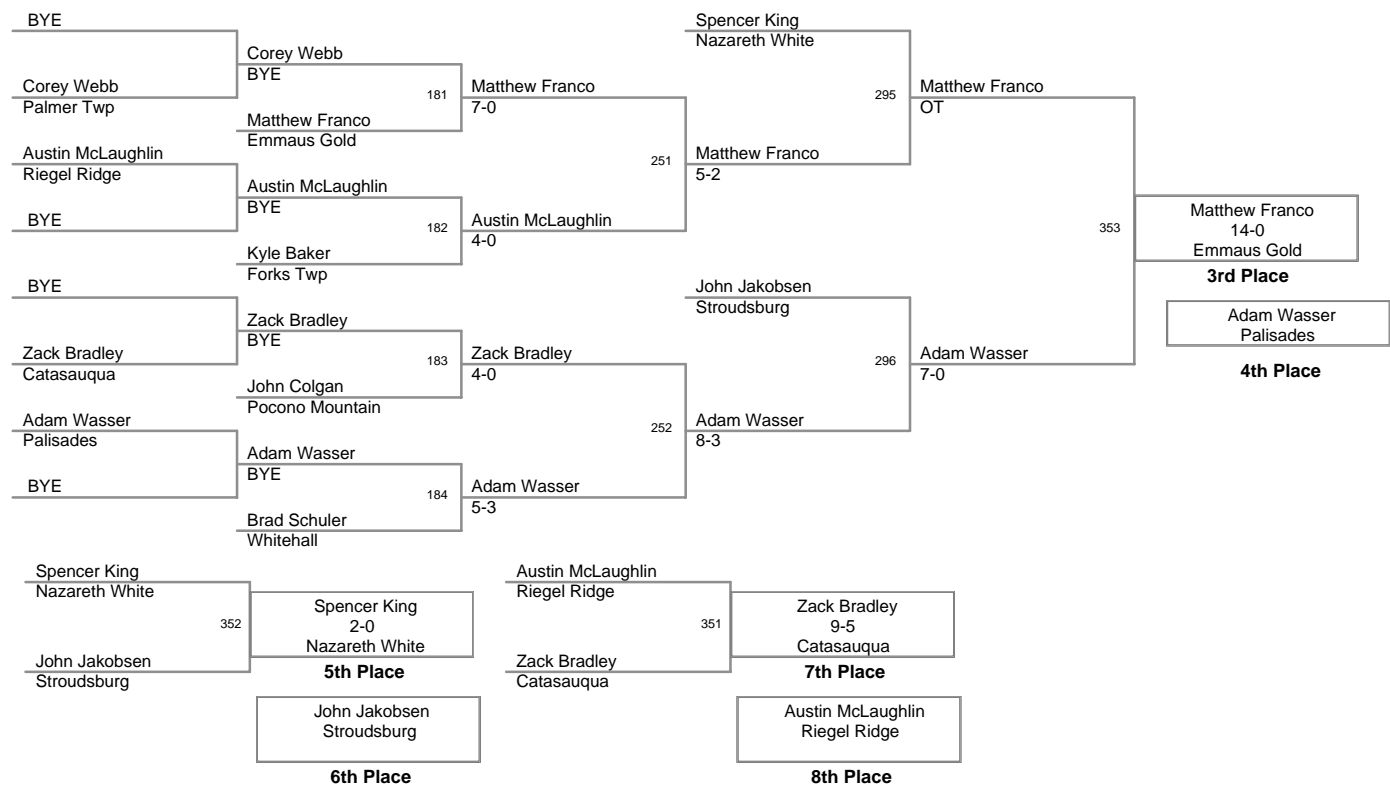

**2008 VEWL varsity
championship 2nd day**

Top Team Scores

<u>Plc</u>	<u>Points</u>	<u>Team</u>
1	187.5	Nazareth White
2	183.0	Parkland Red
3	136.5	Northampton
4	136.0	Moore Twp
5	102.0	Nazareth Blue
6	101.0	Forks Twp
7	97.0	Palisades
8	85.5	Pen Argyl
9	83.5	Parkland Gray
10	74.0	Emmaus Green
11	64.0	Stroudsburg
12	62.5	Palmer Twp
13	51.5	St Anthonys
14	50.0	Wilson
15	45.5	Whitehall
16	40.0	Phillipsburg
17	38.0	Pleasant Valley
18	34.5	Central Catholic
19	33.0	Jim Thorpe
20	31.0	Pocono Mountain
21	28.0	Bangor
22	27.0	Riegel Ridge
23	26.0	Saucon Valley
24	24.0	East Stroudsburg
25	23.0	Bethlehem Catholic
26	22.0	Palmerton
27	20.0	Emmaus Gold
28	8.0	Easton PAL
29	7.0	Catasauqua

73 Lbs

2008 VEWL varsity
championship

76 Lbs

80 Lbs

85 Lbs

90 Lbs

2008 VEWL varsity
championship

95 Lbs