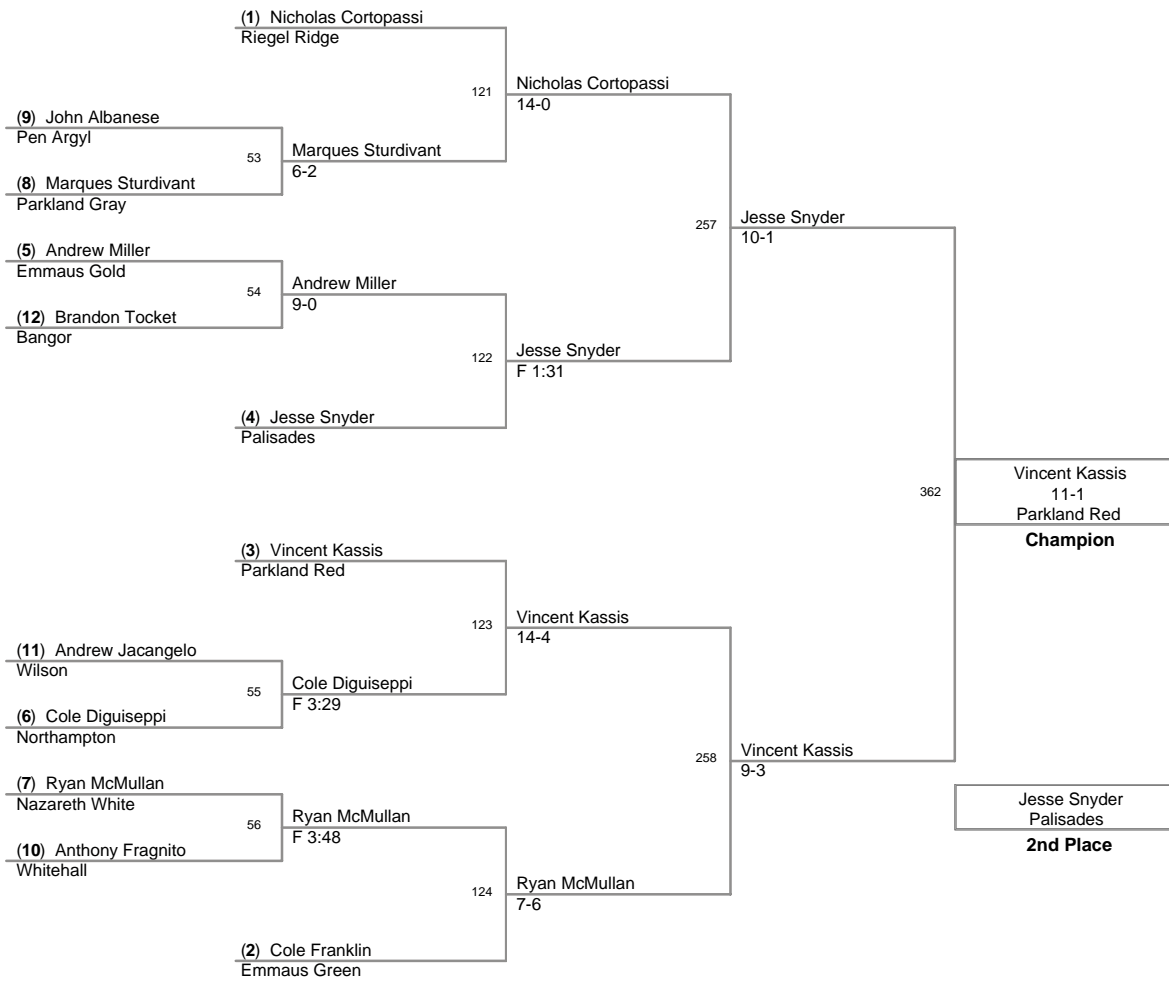

**2008 VEWL varsity
championship 2nd day**

Top Team Scores

<u>Plc</u>	<u>Points</u>	<u>Team</u>
1	187.5	Nazareth White
2	183.0	Parkland Red
3	136.5	Northampton
4	136.0	Moore Twp
5	102.0	Nazareth Blue
6	101.0	Forks Twp
7	97.0	Palisades
8	85.5	Pen Argyl
9	83.5	Parkland Gray
10	74.0	Emmaus Green
11	64.0	Stroudsburg
12	62.5	Palmer Twp
13	51.5	St Anthonys
14	50.0	Wilson
15	45.5	Whitehall
16	40.0	Phillipsburg
17	38.0	Pleasant Valley
18	34.5	Central Catholic
19	33.0	Jim Thorpe
20	31.0	Pocono Mountain
21	28.0	Bangor
22	27.0	Riegel Ridge
23	26.0	Saucon Valley
24	24.0	East Stroudsburg
25	23.0	Bethlehem Catholic
26	22.0	Palmerton
27	20.0	Emmaus Gold
28	8.0	Easton PAL
29	7.0	Catasauqua

73 Lbs

2008 VEWL varsity
championship

76 Lbs

80 Lbs

85 Lbs

90 Lbs

2008 VEWL varsity
championship

95 Lbs