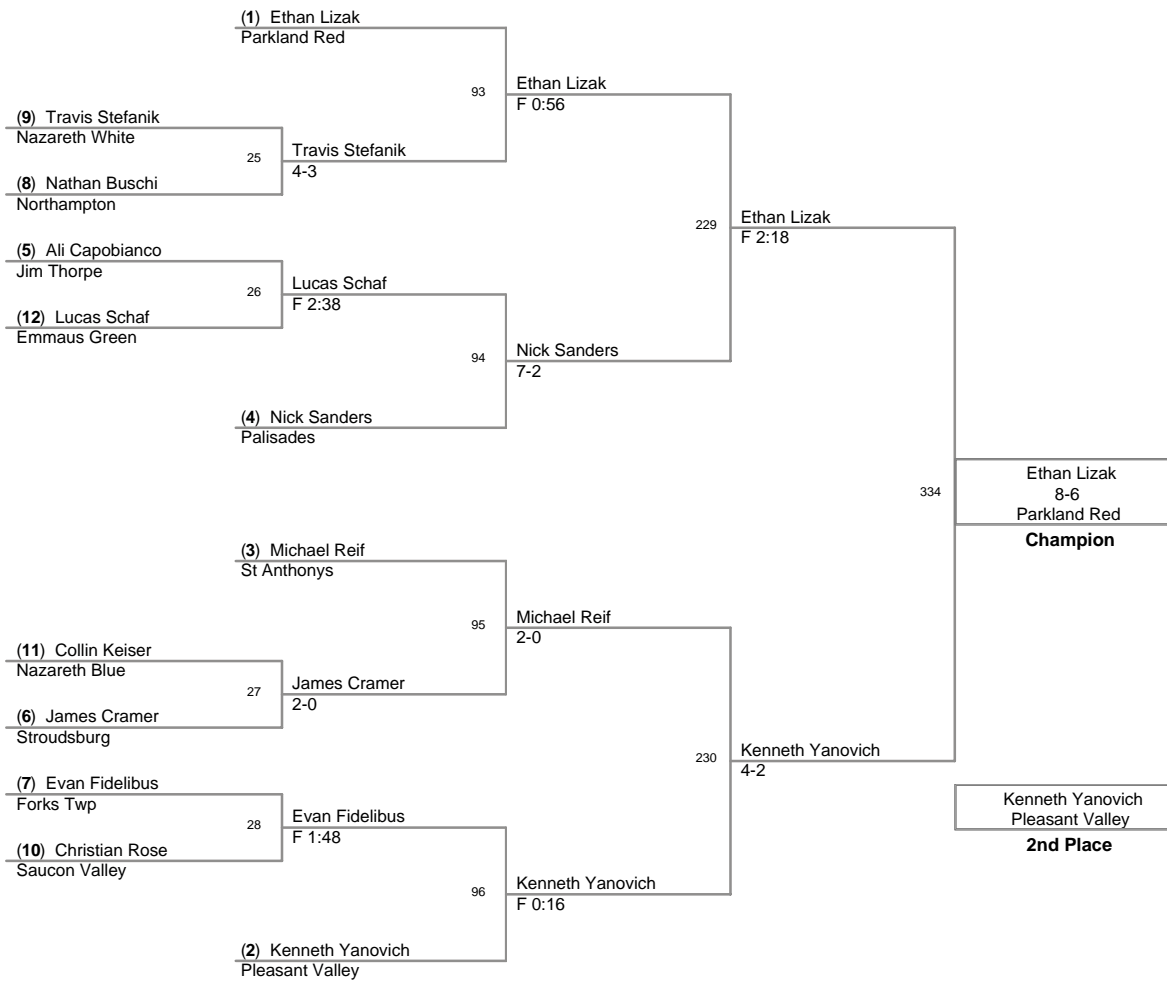

**2008 VEWL varsity
championship 2nd day**

Top Team Scores

<u>Plc</u>	<u>Points</u>	<u>Team</u>
1	187.5	Nazareth White
2	183.0	Parkland Red
3	136.5	Northampton
4	136.0	Moore Twp
5	102.0	Nazareth Blue
6	101.0	Forks Twp
7	97.0	Palisades
8	85.5	Pen Argyl
9	83.5	Parkland Gray
10	74.0	Emmaus Green
11	64.0	Stroudsburg
12	62.5	Palmer Twp
13	51.5	St Anthonys
14	50.0	Wilson
15	45.5	Whitehall
16	40.0	Phillipsburg
17	38.0	Pleasant Valley
18	34.5	Central Catholic
19	33.0	Jim Thorpe
20	31.0	Pocono Mountain
21	28.0	Bangor
22	27.0	Riegel Ridge
23	26.0	Saucon Valley
24	24.0	East Stroudsburg
25	23.0	Bethlehem Catholic
26	22.0	Palmerton
27	20.0	Emmaus Gold
28	8.0	Easton PAL
29	7.0	Catasauqua

46 Lbs

50 Lbs

54 Lbs

2008 VEWL varsity
championship

58 Lbs

61 Lbs

64 Lbs

67 Lbs