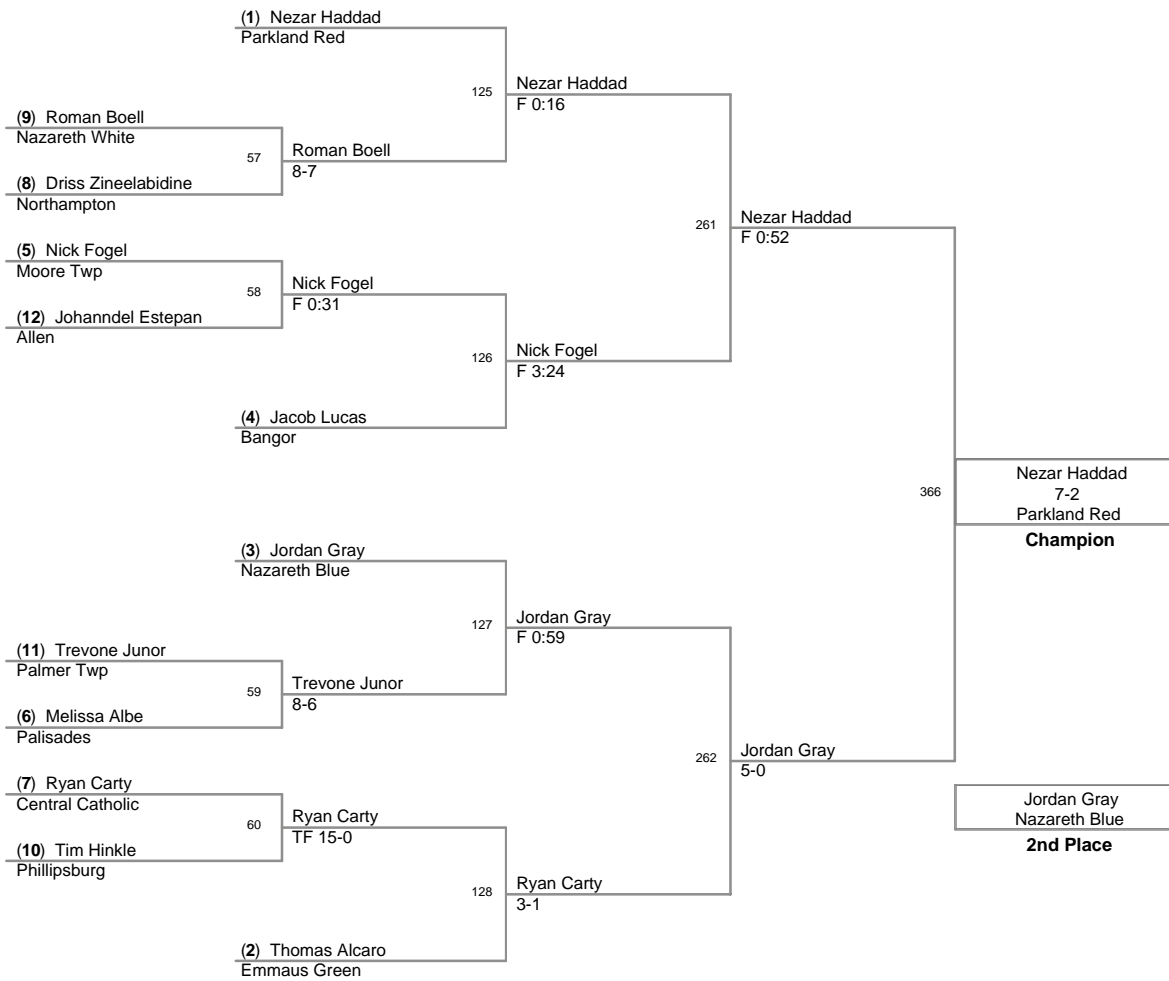

**2008 VEWL varsity
championship 2nd day**

Top Team Scores

<u>Plc</u>	<u>Points</u>	<u>Team</u>
1	187.5	Nazareth White
2	183.0	Parkland Red
3	136.5	Northampton
4	136.0	Moore Twp
5	102.0	Nazareth Blue
6	101.0	Forks Twp
7	97.0	Palisades
8	85.5	Pen Argyl
9	83.5	Parkland Gray
10	74.0	Emmaus Green
11	64.0	Stroudsburg
12	62.5	Palmer Twp
13	51.5	St Anthonys
14	50.0	Wilson
15	45.5	Whitehall
16	40.0	Phillipsburg
17	38.0	Pleasant Valley
18	34.5	Central Catholic
19	33.0	Jim Thorpe
20	31.0	Pocono Mountain
21	28.0	Bangor
22	27.0	Riegel Ridge
23	26.0	Saucon Valley
24	24.0	East Stroudsburg
25	23.0	Bethlehem Catholic
26	22.0	Palmerton
27	20.0	Emmaus Gold
28	8.0	Easton PAL
29	7.0	Catasauqua

73 Lbs

2008 VEWL varsity
championship

76 Lbs

80 Lbs

85 Lbs

90 Lbs

2008 VEWL varsity
championship

95 Lbs