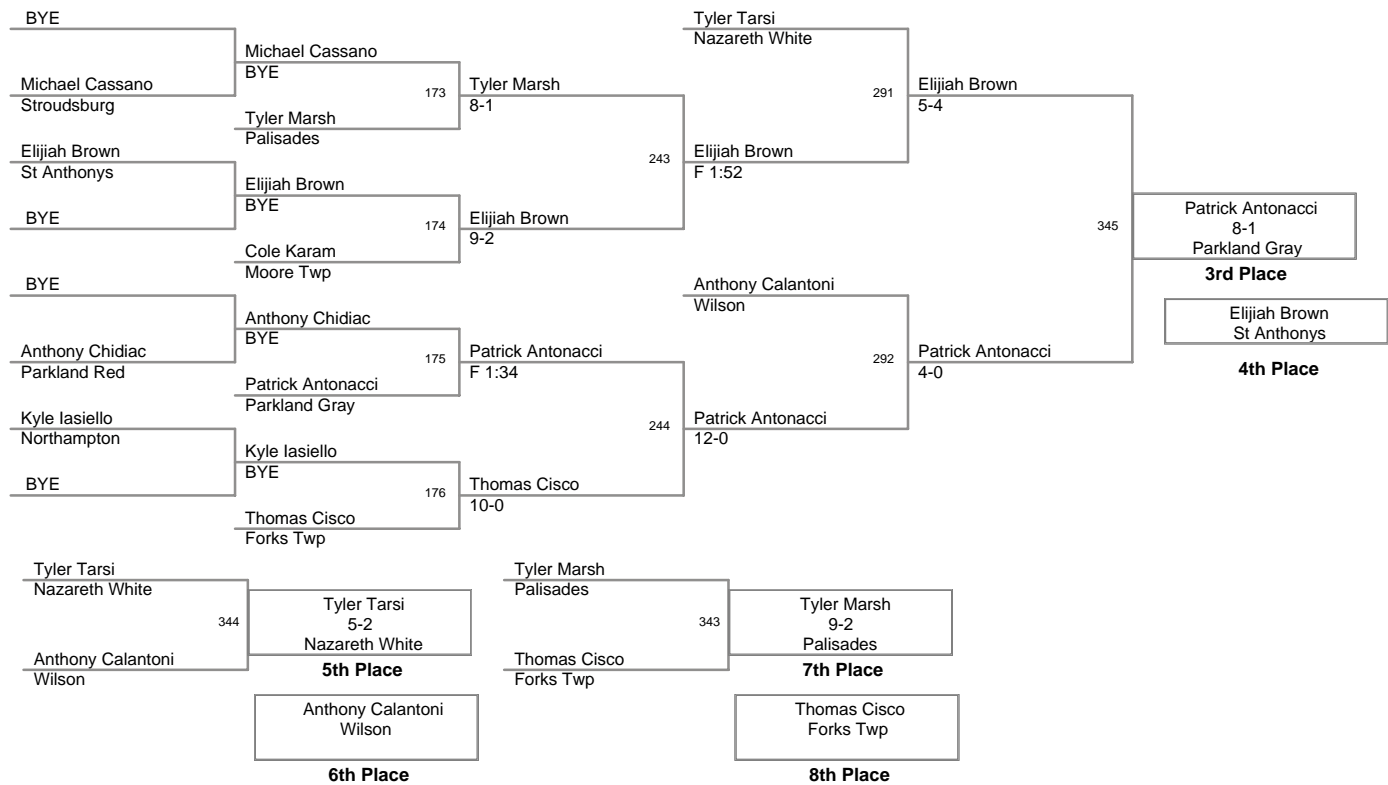

2008 VEWL varsity
championship

76 Lbs