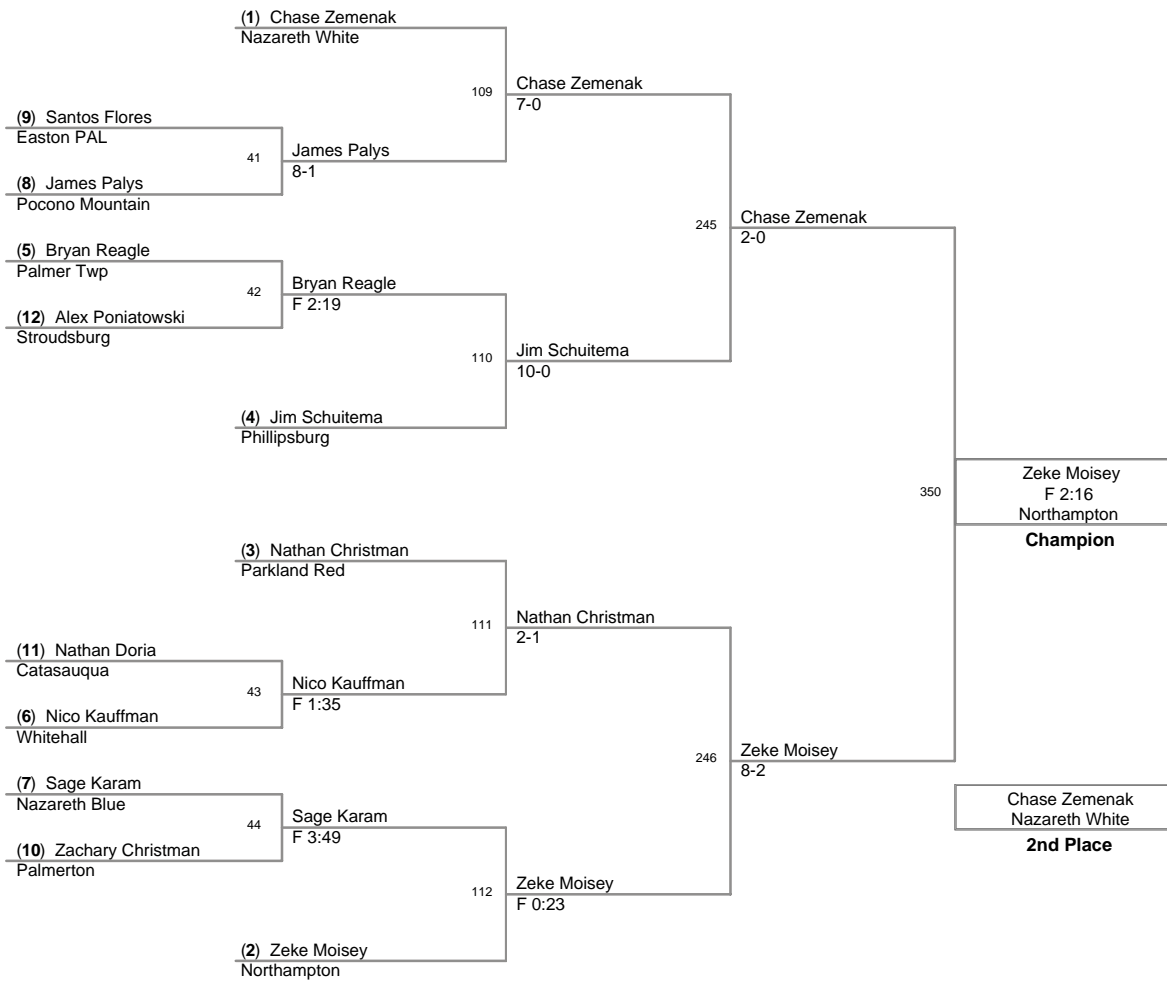

73 Lbs

2008 VEWL varsity
championship

76 Lbs

80 Lbs

85 Lbs

90 Lbs

2008 VEWL varsity
championship

95 Lbs