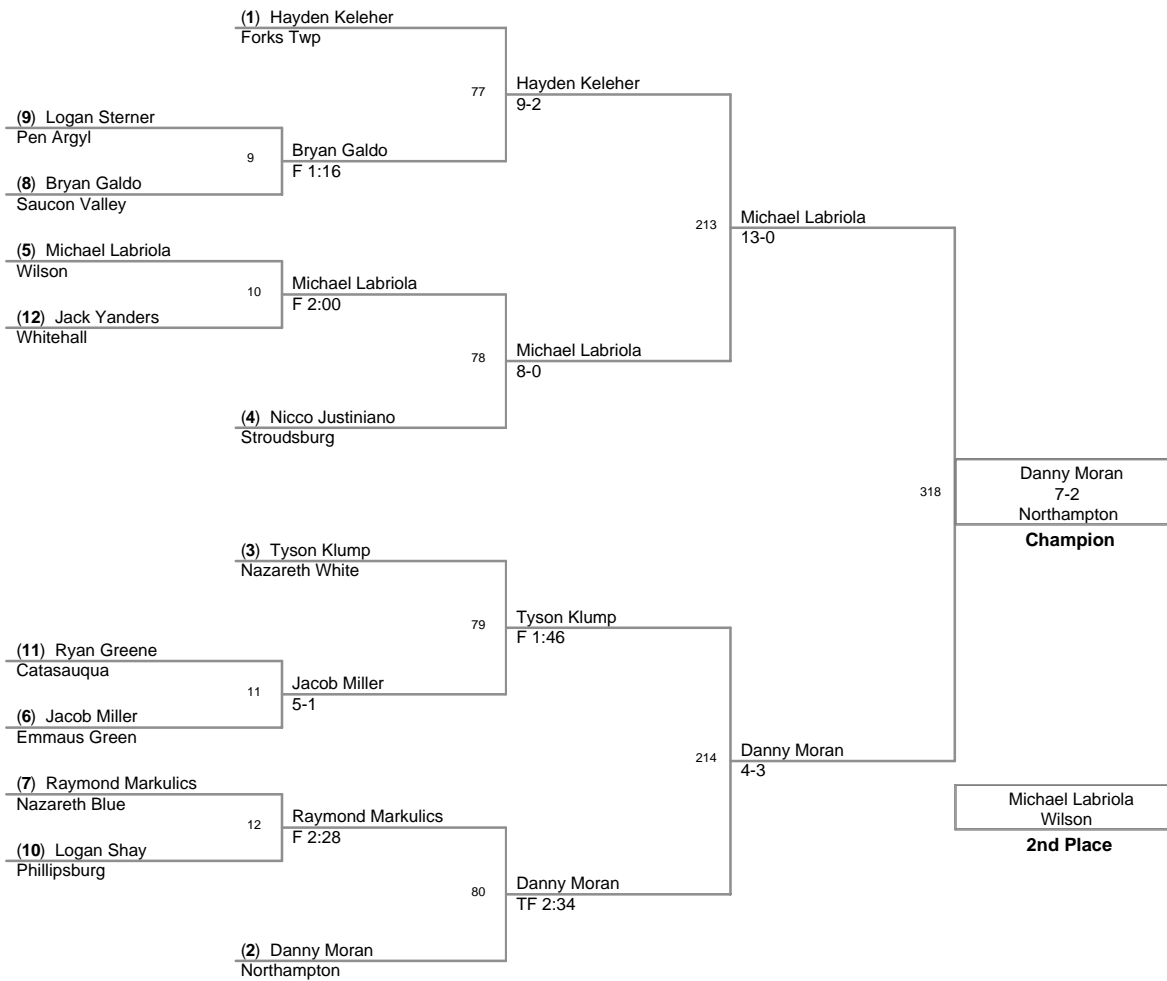

**2008 VEWL varsity
championship 2nd day**

Top Team Scores

<u>Plc</u>	<u>Points</u>	<u>Team</u>
1	187.5	Nazareth White
2	183.0	Parkland Red
3	136.5	Northampton
4	136.0	Moore Twp
5	102.0	Nazareth Blue
6	101.0	Forks Twp
7	97.0	Palisades
8	85.5	Pen Argyl
9	83.5	Parkland Gray
10	74.0	Emmaus Green
11	64.0	Stroudsburg
12	62.5	Palmer Twp
13	51.5	St Anthonys
14	50.0	Wilson
15	45.5	Whitehall
16	40.0	Phillipsburg
17	38.0	Pleasant Valley
18	34.5	Central Catholic
19	33.0	Jim Thorpe
20	31.0	Pocono Mountain
21	28.0	Bangor
22	27.0	Riegel Ridge
23	26.0	Saucon Valley
24	24.0	East Stroudsburg
25	23.0	Bethlehem Catholic
26	22.0	Palmerton
27	20.0	Emmaus Gold
28	8.0	Easton PAL
29	7.0	Catasauqua

46 Lbs

50 Lbs

54 Lbs

2008 VEWL varsity
championship

58 Lbs

61 Lbs

64 Lbs

67 Lbs