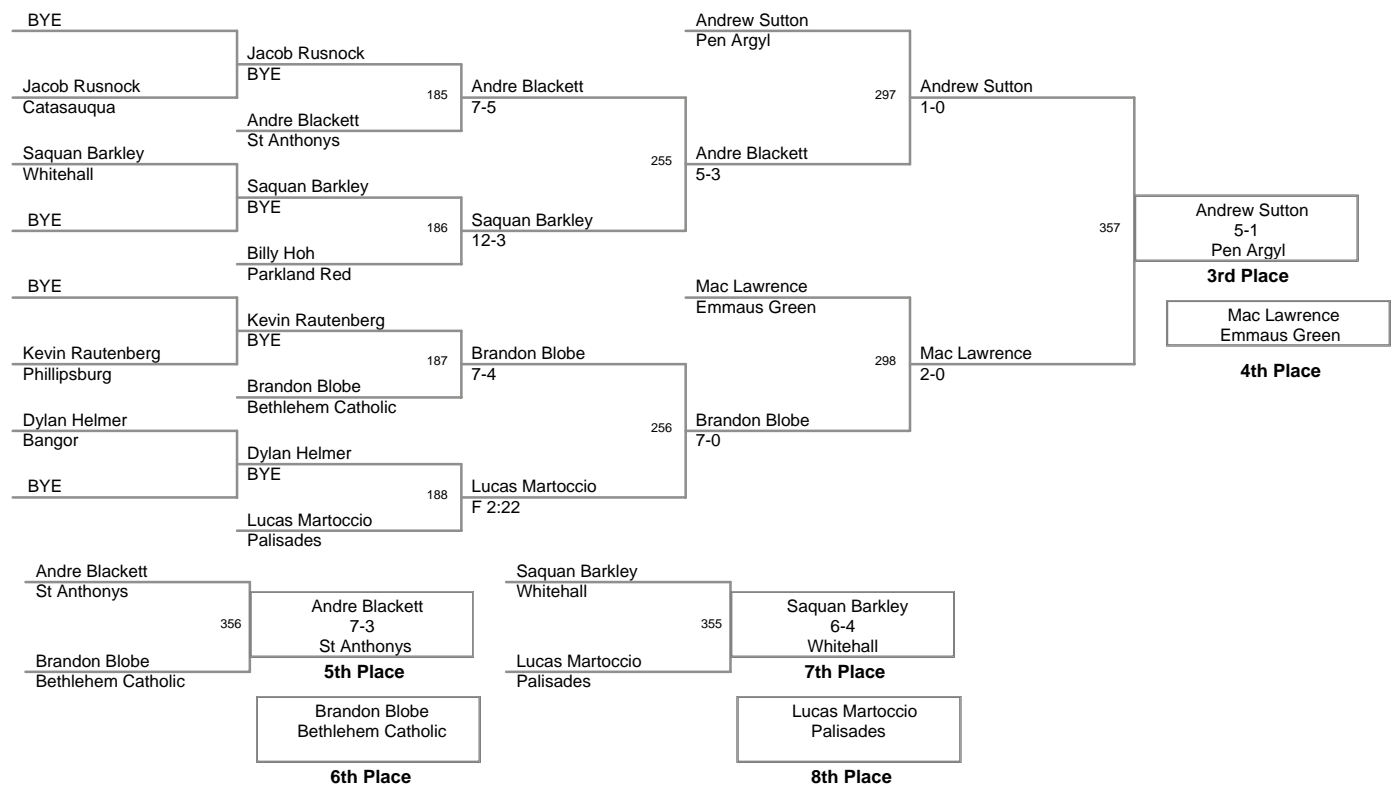

**2008 VEWL varsity
championship 2nd day**

Top Team Scores

<u>Plc</u>	<u>Points</u>	<u>Team</u>
1	187.5	Nazareth White
2	183.0	Parkland Red
3	136.5	Northampton
4	136.0	Moore Twp
5	102.0	Nazareth Blue
6	101.0	Forks Twp
7	97.0	Palisades
8	85.5	Pen Argyl
9	83.5	Parkland Gray
10	74.0	Emmaus Green
11	64.0	Stroudsburg
12	62.5	Palmer Twp
13	51.5	St Anthonys
14	50.0	Wilson
15	45.5	Whitehall
16	40.0	Phillipsburg
17	38.0	Pleasant Valley
18	34.5	Central Catholic
19	33.0	Jim Thorpe
20	31.0	Pocono Mountain
21	28.0	Bangor
22	27.0	Riegel Ridge
23	26.0	Saucon Valley
24	24.0	East Stroudsburg
25	23.0	Bethlehem Catholic
26	22.0	Palmerton
27	20.0	Emmaus Gold
28	8.0	Easton PAL
29	7.0	Catasauqua

73 Lbs

2008 VEWL varsity
championship

76 Lbs

80 Lbs

85 Lbs

90 Lbs

2008 VEWL varsity
championship

95 Lbs