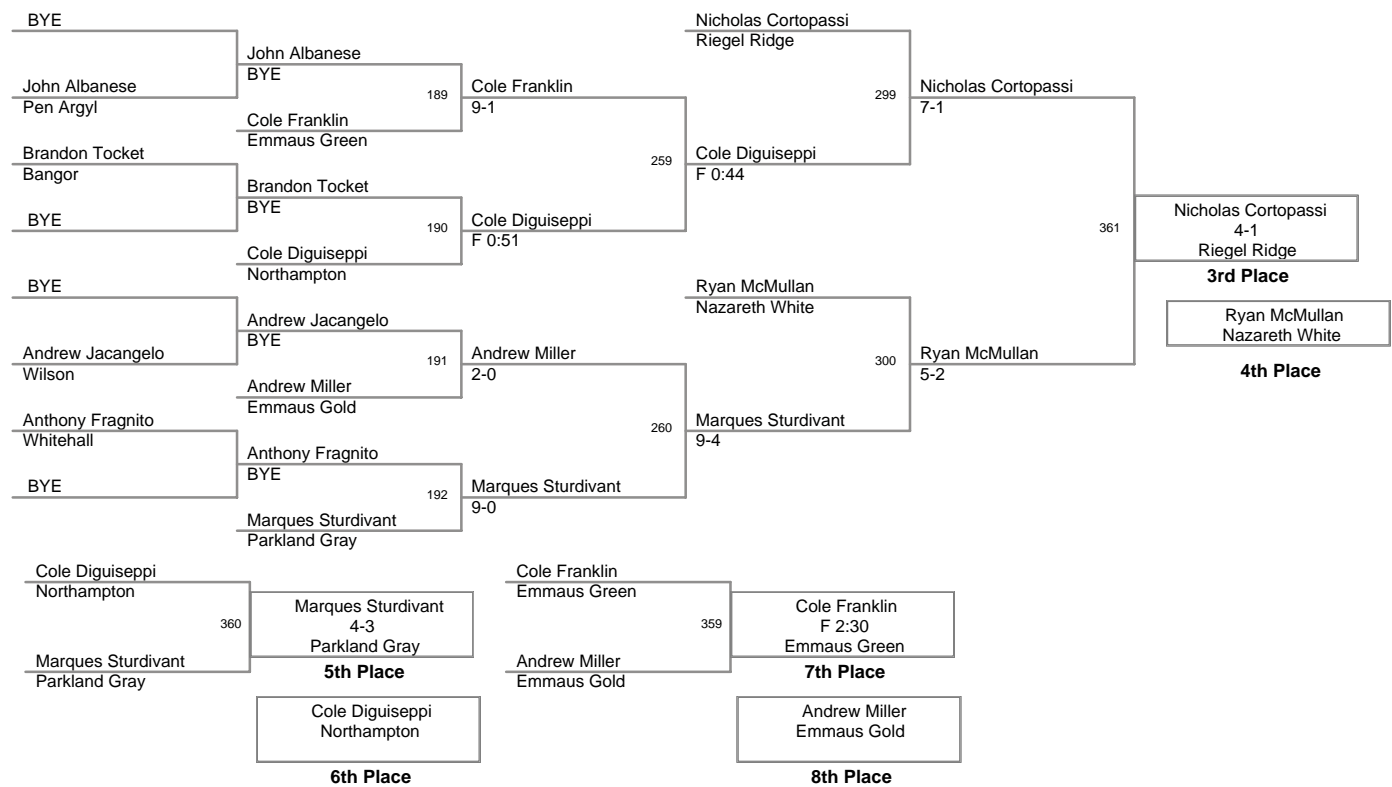

73 Lbs

2008 VEWL varsity
championship

76 Lbs

80 Lbs

85 Lbs

90 Lbs

2008 VEWL varsity
championship

95 Lbs