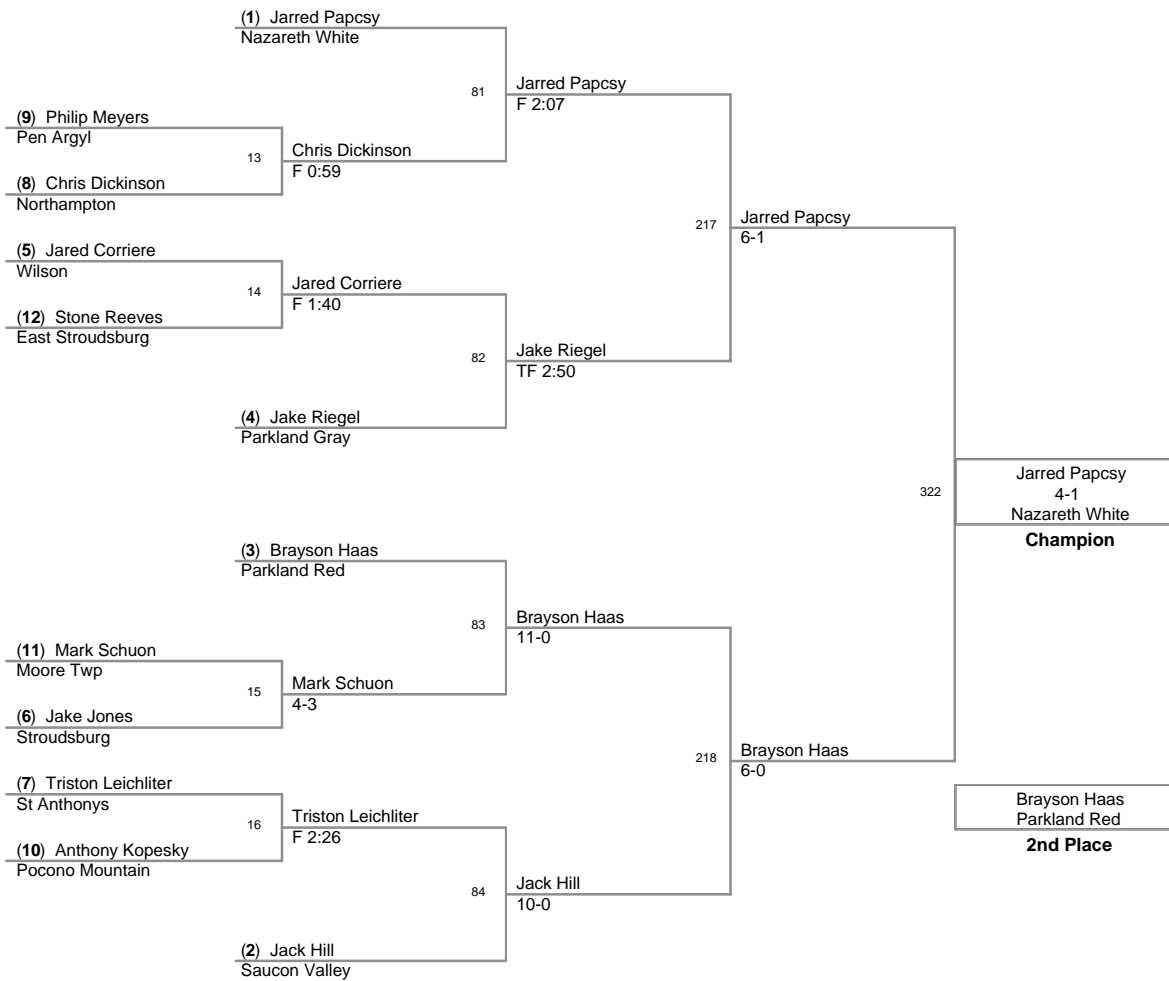

**2008 VEWL varsity
championship 2nd day**

Top Team Scores

<u>Plc</u>	<u>Points</u>	<u>Team</u>
1	187.5	Nazareth White
2	183.0	Parkland Red
3	136.5	Northampton
4	136.0	Moore Twp
5	102.0	Nazareth Blue
6	101.0	Forks Twp
7	97.0	Palisades
8	85.5	Pen Argyl
9	83.5	Parkland Gray
10	74.0	Emmaus Green
11	64.0	Stroudsburg
12	62.5	Palmer Twp
13	51.5	St Anthonys
14	50.0	Wilson
15	45.5	Whitehall
16	40.0	Phillipsburg
17	38.0	Pleasant Valley
18	34.5	Central Catholic
19	33.0	Jim Thorpe
20	31.0	Pocono Mountain
21	28.0	Bangor
22	27.0	Riegel Ridge
23	26.0	Saucon Valley
24	24.0	East Stroudsburg
25	23.0	Bethlehem Catholic
26	22.0	Palmerton
27	20.0	Emmaus Gold
28	8.0	Easton PAL
29	7.0	Catasauqua

46 Lbs

50 Lbs

54 Lbs

2008 VEWL varsity
championship

58 Lbs

61 Lbs

64 Lbs

67 Lbs