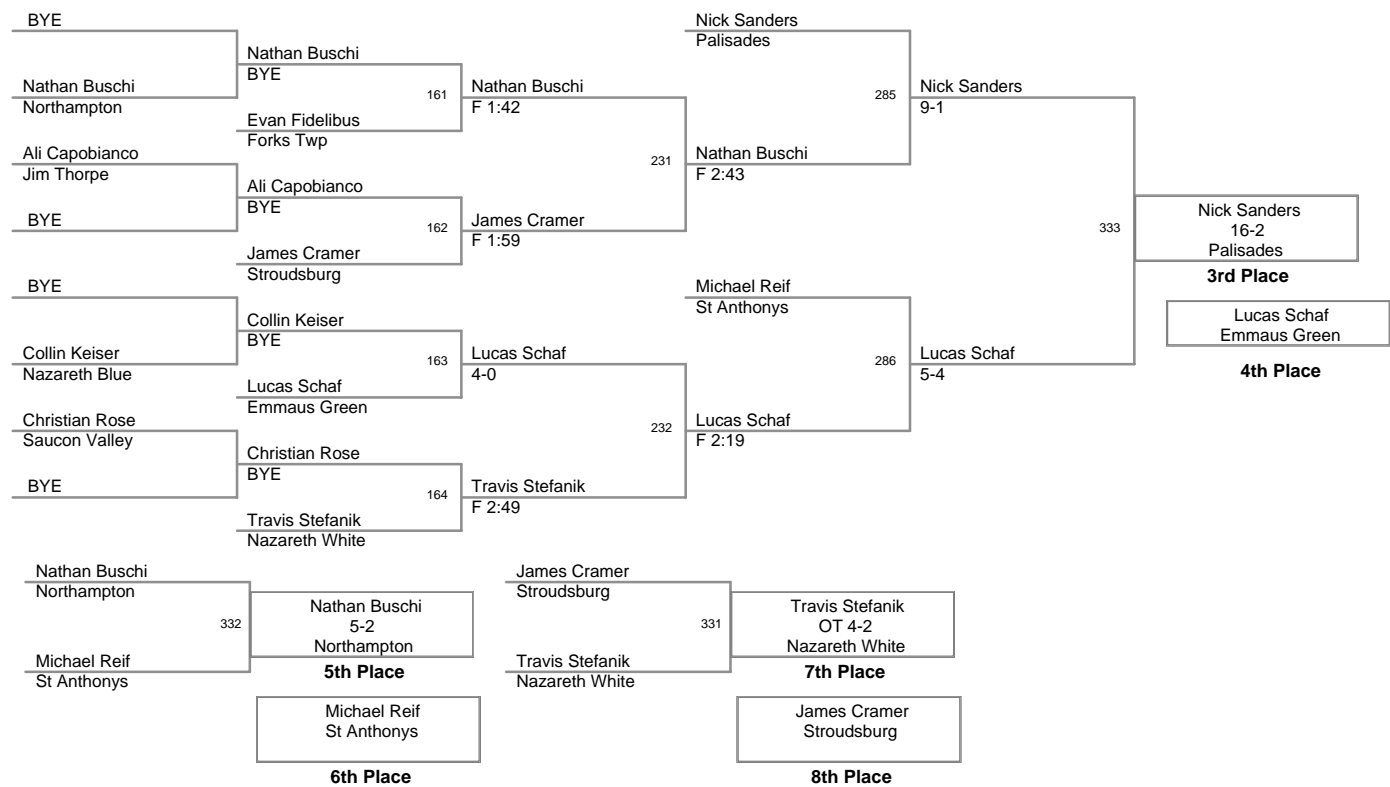

**2008 VEWL varsity
championship 2nd day**

Top Team Scores

<u>Plc</u>	<u>Points</u>	<u>Team</u>
1	187.5	Nazareth White
2	183.0	Parkland Red
3	136.5	Northampton
4	136.0	Moore Twp
5	102.0	Nazareth Blue
6	101.0	Forks Twp
7	97.0	Palisades
8	85.5	Pen Argyl
9	83.5	Parkland Gray
10	74.0	Emmaus Green
11	64.0	Stroudsburg
12	62.5	Palmer Twp
13	51.5	St Anthonys
14	50.0	Wilson
15	45.5	Whitehall
16	40.0	Phillipsburg
17	38.0	Pleasant Valley
18	34.5	Central Catholic
19	33.0	Jim Thorpe
20	31.0	Pocono Mountain
21	28.0	Bangor
22	27.0	Riegel Ridge
23	26.0	Saucon Valley
24	24.0	East Stroudsburg
25	23.0	Bethlehem Catholic
26	22.0	Palmerton
27	20.0	Emmaus Gold
28	8.0	Easton PAL
29	7.0	Catasauqua

46 Lbs

50 Lbs

54 Lbs

2008 VEWL varsity
championship

58 Lbs

61 Lbs

64 Lbs

67 Lbs