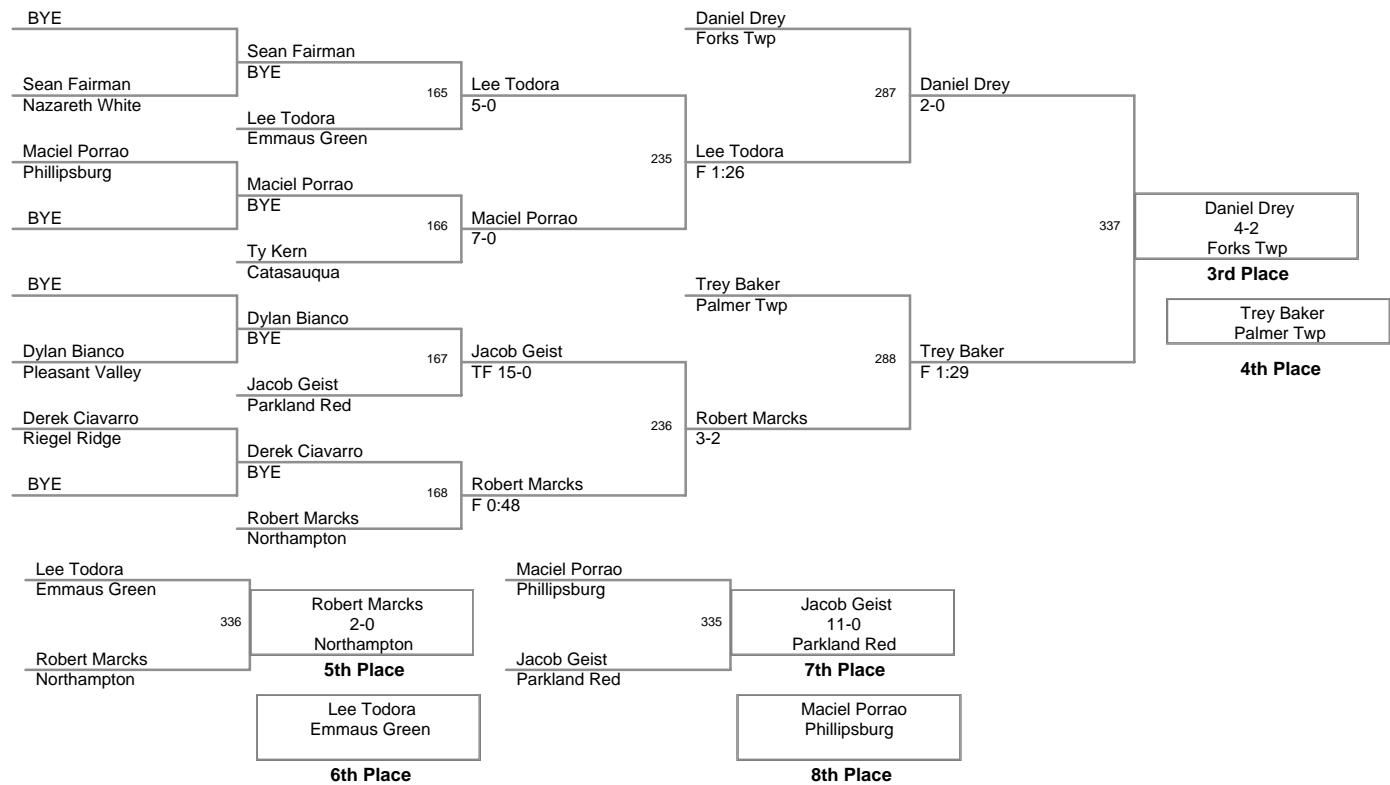

**2008 VEWL varsity
championship 2nd day**

Top Team Scores

<u>Plc</u>	<u>Points</u>	<u>Team</u>
1	187.5	Nazareth White
2	183.0	Parkland Red
3	136.5	Northampton
4	136.0	Moore Twp
5	102.0	Nazareth Blue
6	101.0	Forks Twp
7	97.0	Palisades
8	85.5	Pen Argyl
9	83.5	Parkland Gray
10	74.0	Emmaus Green
11	64.0	Stroudsburg
12	62.5	Palmer Twp
13	51.5	St Anthonys
14	50.0	Wilson
15	45.5	Whitehall
16	40.0	Phillipsburg
17	38.0	Pleasant Valley
18	34.5	Central Catholic
19	33.0	Jim Thorpe
20	31.0	Pocono Mountain
21	28.0	Bangor
22	27.0	Riegel Ridge
23	26.0	Saucon Valley
24	24.0	East Stroudsburg
25	23.0	Bethlehem Catholic
26	22.0	Palmerton
27	20.0	Emmaus Gold
28	8.0	Easton PAL
29	7.0	Catasauqua

46 Lbs

50 Lbs

54 Lbs

2008 VEWL varsity
championship

58 Lbs

61 Lbs

64 Lbs

67 Lbs