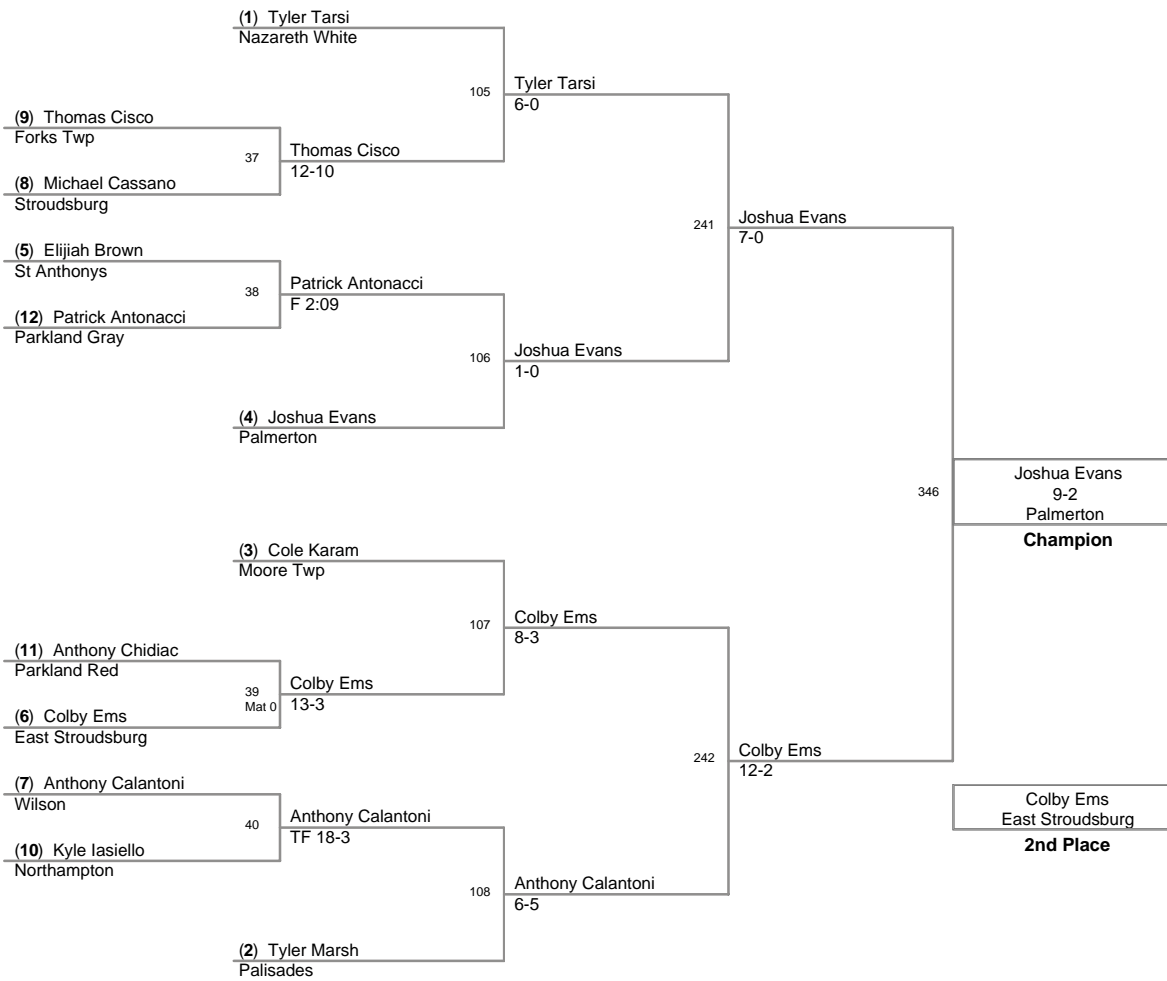

2008 VEWL varsity
championship

76 Lbs