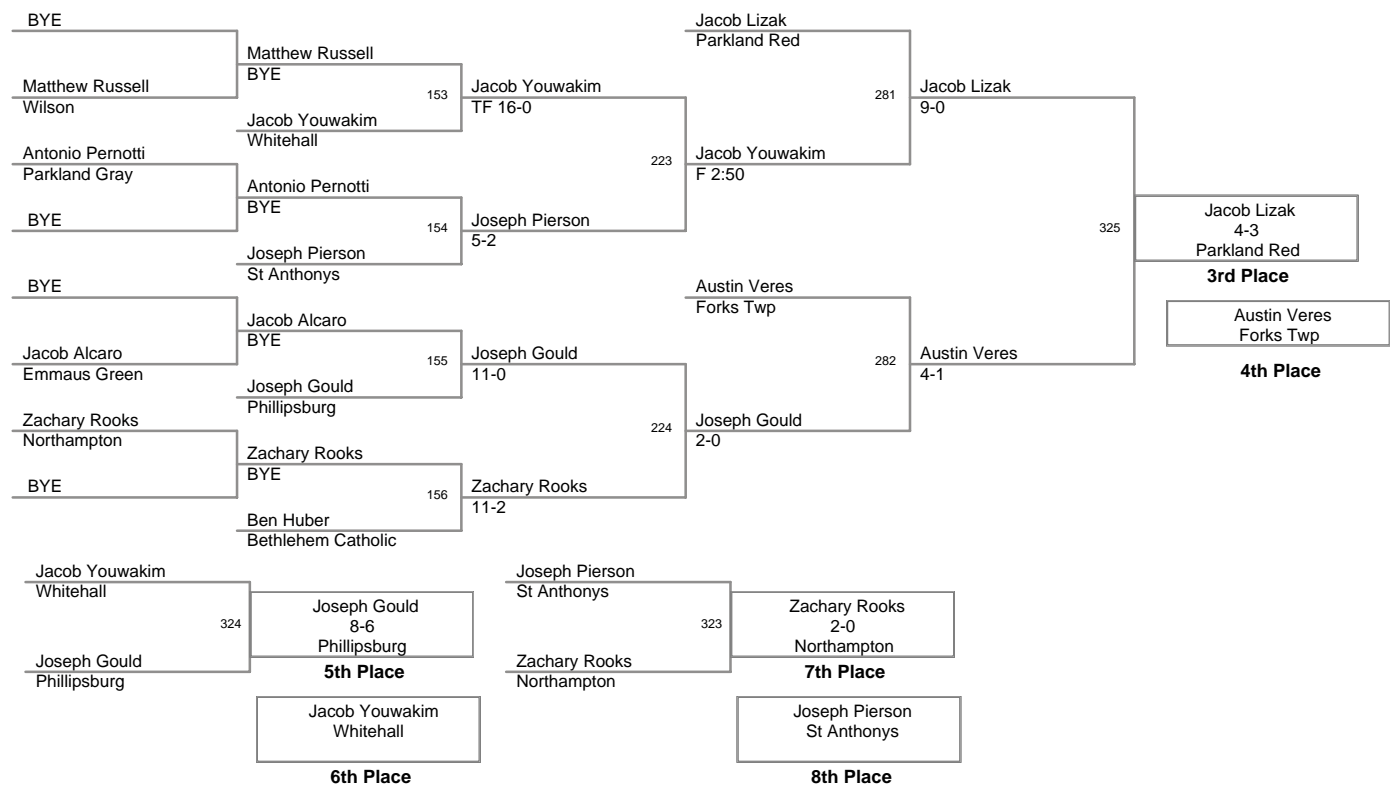

**2008 VEWL varsity
championship 2nd day**

Top Team Scores

<u>Plc</u>	<u>Points</u>	<u>Team</u>
1	187.5	Nazareth White
2	183.0	Parkland Red
3	136.5	Northampton
4	136.0	Moore Twp
5	102.0	Nazareth Blue
6	101.0	Forks Twp
7	97.0	Palisades
8	85.5	Pen Argyl
9	83.5	Parkland Gray
10	74.0	Emmaus Green
11	64.0	Stroudsburg
12	62.5	Palmer Twp
13	51.5	St Anthonys
14	50.0	Wilson
15	45.5	Whitehall
16	40.0	Phillipsburg
17	38.0	Pleasant Valley
18	34.5	Central Catholic
19	33.0	Jim Thorpe
20	31.0	Pocono Mountain
21	28.0	Bangor
22	27.0	Riegel Ridge
23	26.0	Saucon Valley
24	24.0	East Stroudsburg
25	23.0	Bethlehem Catholic
26	22.0	Palmerton
27	20.0	Emmaus Gold
28	8.0	Easton PAL
29	7.0	Catasauqua

46 Lbs

50 Lbs

54 Lbs

2008 VEWL varsity
championship

58 Lbs

61 Lbs

64 Lbs

67 Lbs