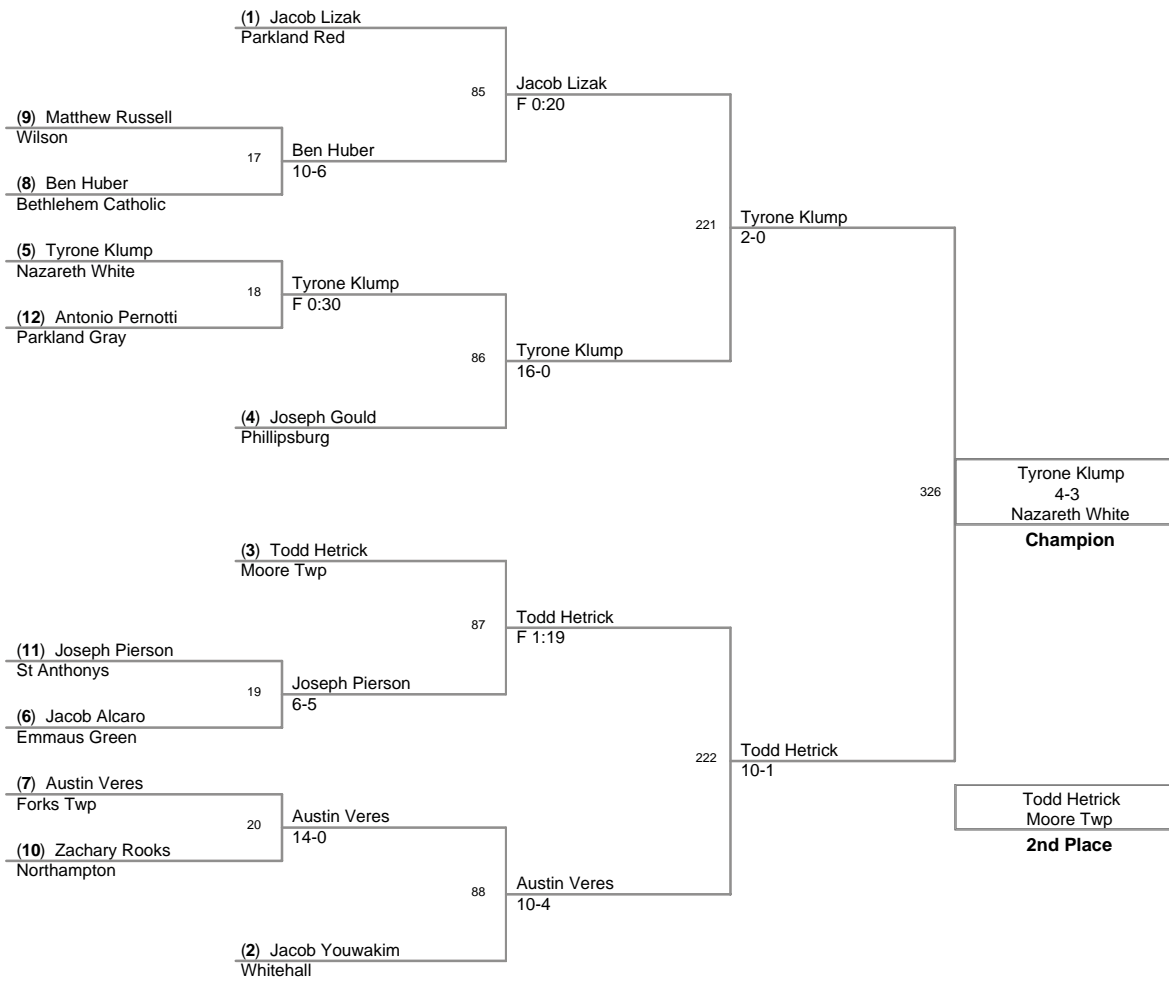

**2008 VEWL varsity
championship 2nd day**

Top Team Scores

<u>Plc</u>	<u>Points</u>	<u>Team</u>
1	187.5	Nazareth White
2	183.0	Parkland Red
3	136.5	Northampton
4	136.0	Moore Twp
5	102.0	Nazareth Blue
6	101.0	Forks Twp
7	97.0	Palisades
8	85.5	Pen Argyl
9	83.5	Parkland Gray
10	74.0	Emmaus Green
11	64.0	Stroudsburg
12	62.5	Palmer Twp
13	51.5	St Anthonys
14	50.0	Wilson
15	45.5	Whitehall
16	40.0	Phillipsburg
17	38.0	Pleasant Valley
18	34.5	Central Catholic
19	33.0	Jim Thorpe
20	31.0	Pocono Mountain
21	28.0	Bangor
22	27.0	Riegel Ridge
23	26.0	Saucon Valley
24	24.0	East Stroudsburg
25	23.0	Bethlehem Catholic
26	22.0	Palmerton
27	20.0	Emmaus Gold
28	8.0	Easton PAL
29	7.0	Catasauqua

46 Lbs

50 Lbs

54 Lbs

2008 VEWL varsity
championship

58 Lbs

61 Lbs

64 Lbs

67 Lbs