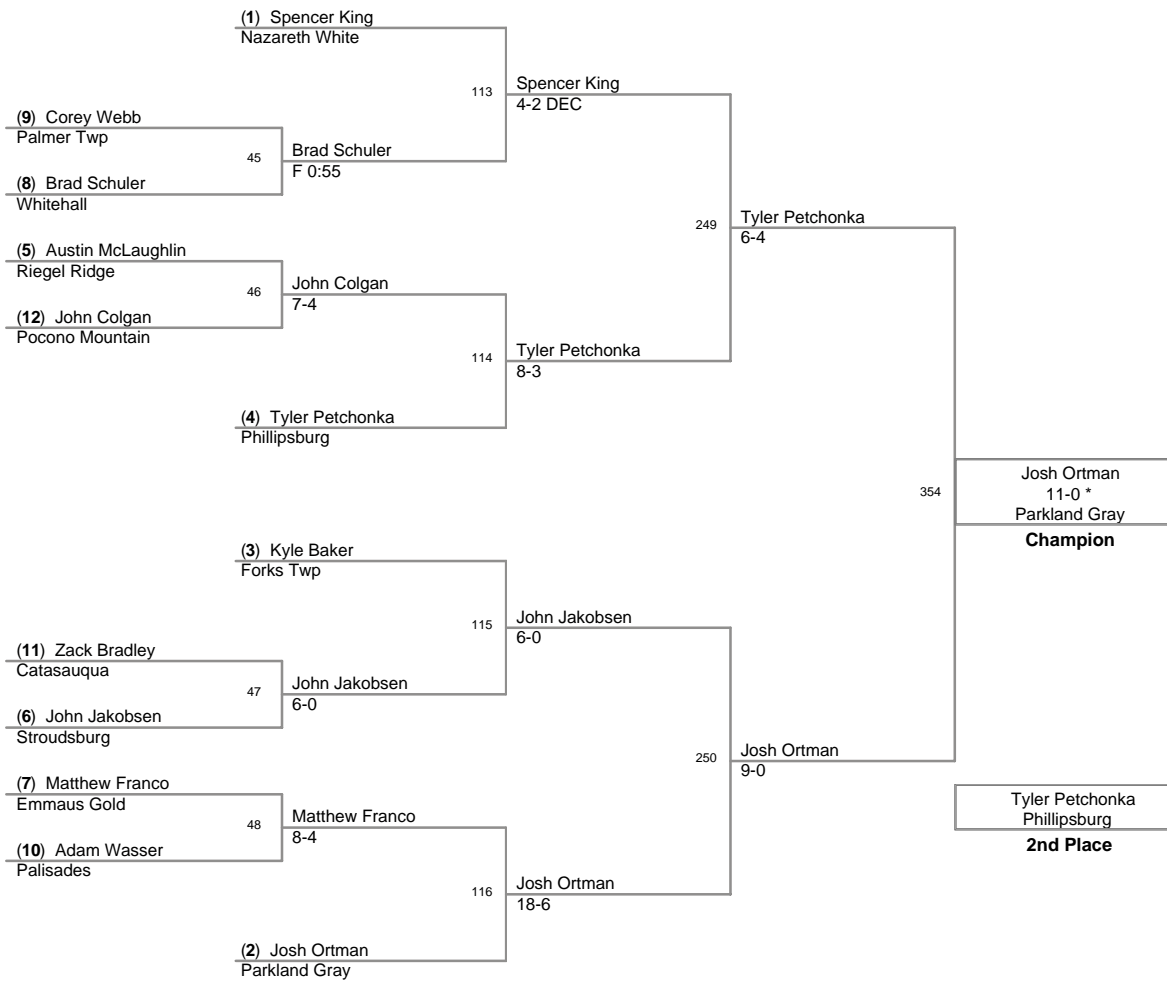

**2008 VEWL varsity
championship 2nd day**

Top Team Scores

<u>Plc</u>	<u>Points</u>	<u>Team</u>
1	187.5	Nazareth White
2	183.0	Parkland Red
3	136.5	Northampton
4	136.0	Moore Twp
5	102.0	Nazareth Blue
6	101.0	Forks Twp
7	97.0	Palisades
8	85.5	Pen Argyl
9	83.5	Parkland Gray
10	74.0	Emmaus Green
11	64.0	Stroudsburg
12	62.5	Palmer Twp
13	51.5	St Anthonys
14	50.0	Wilson
15	45.5	Whitehall
16	40.0	Phillipsburg
17	38.0	Pleasant Valley
18	34.5	Central Catholic
19	33.0	Jim Thorpe
20	31.0	Pocono Mountain
21	28.0	Bangor
22	27.0	Riegel Ridge
23	26.0	Saucon Valley
24	24.0	East Stroudsburg
25	23.0	Bethlehem Catholic
26	22.0	Palmerton
27	20.0	Emmaus Gold
28	8.0	Easton PAL
29	7.0	Catasauqua

73 Lbs

2008 VEWL varsity
championship

76 Lbs

80 Lbs

85 Lbs

90 Lbs

2008 VEWL varsity
championship

95 Lbs