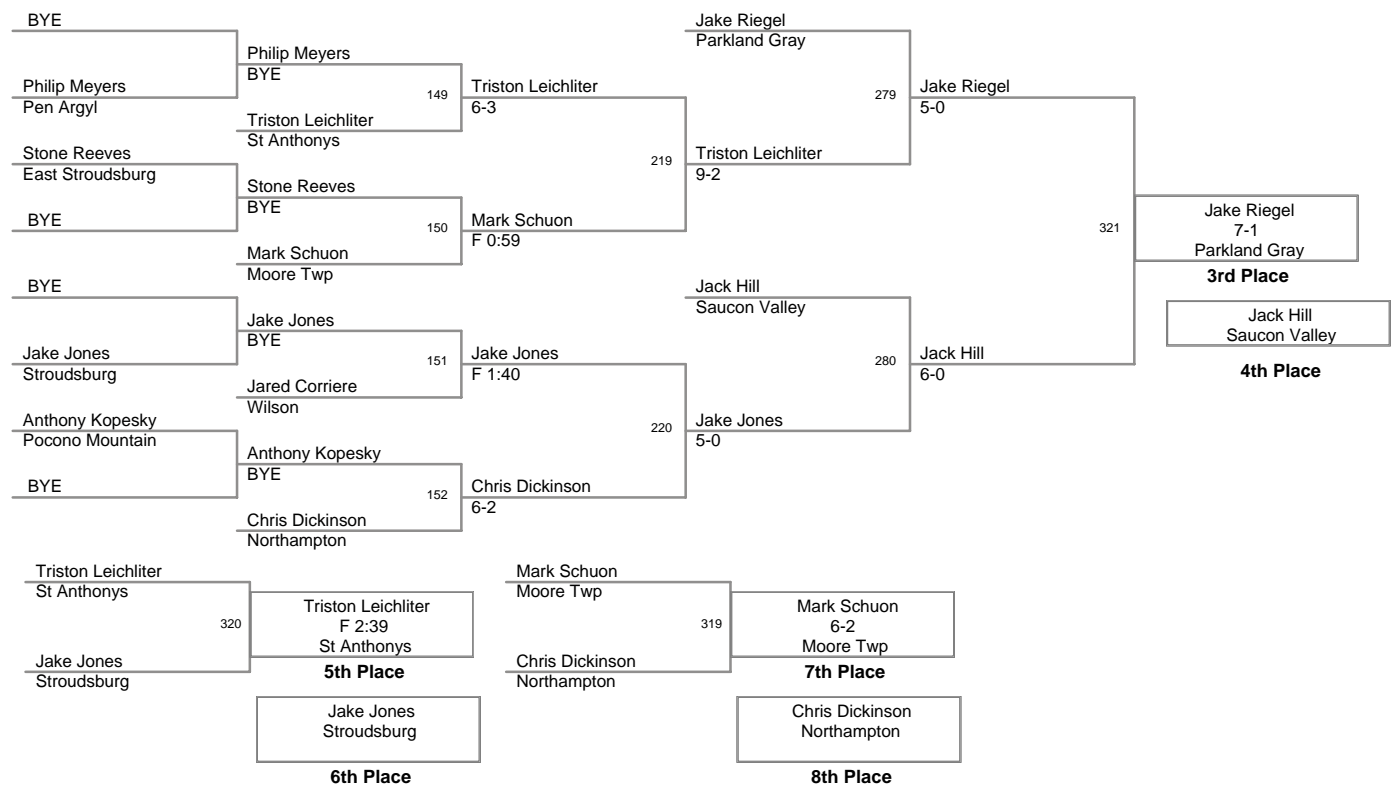

**2008 VEWL varsity
championship 2nd day**

Top Team Scores

<u>Plc</u>	<u>Points</u>	<u>Team</u>
1	187.5	Nazareth White
2	183.0	Parkland Red
3	136.5	Northampton
4	136.0	Moore Twp
5	102.0	Nazareth Blue
6	101.0	Forks Twp
7	97.0	Palisades
8	85.5	Pen Argyl
9	83.5	Parkland Gray
10	74.0	Emmaus Green
11	64.0	Stroudsburg
12	62.5	Palmer Twp
13	51.5	St Anthonys
14	50.0	Wilson
15	45.5	Whitehall
16	40.0	Phillipsburg
17	38.0	Pleasant Valley
18	34.5	Central Catholic
19	33.0	Jim Thorpe
20	31.0	Pocono Mountain
21	28.0	Bangor
22	27.0	Riegel Ridge
23	26.0	Saucon Valley
24	24.0	East Stroudsburg
25	23.0	Bethlehem Catholic
26	22.0	Palmerton
27	20.0	Emmaus Gold
28	8.0	Easton PAL
29	7.0	Catasauqua

46 Lbs

50 Lbs

54 Lbs

2008 VEWL varsity
championship

58 Lbs

61 Lbs

64 Lbs

67 Lbs