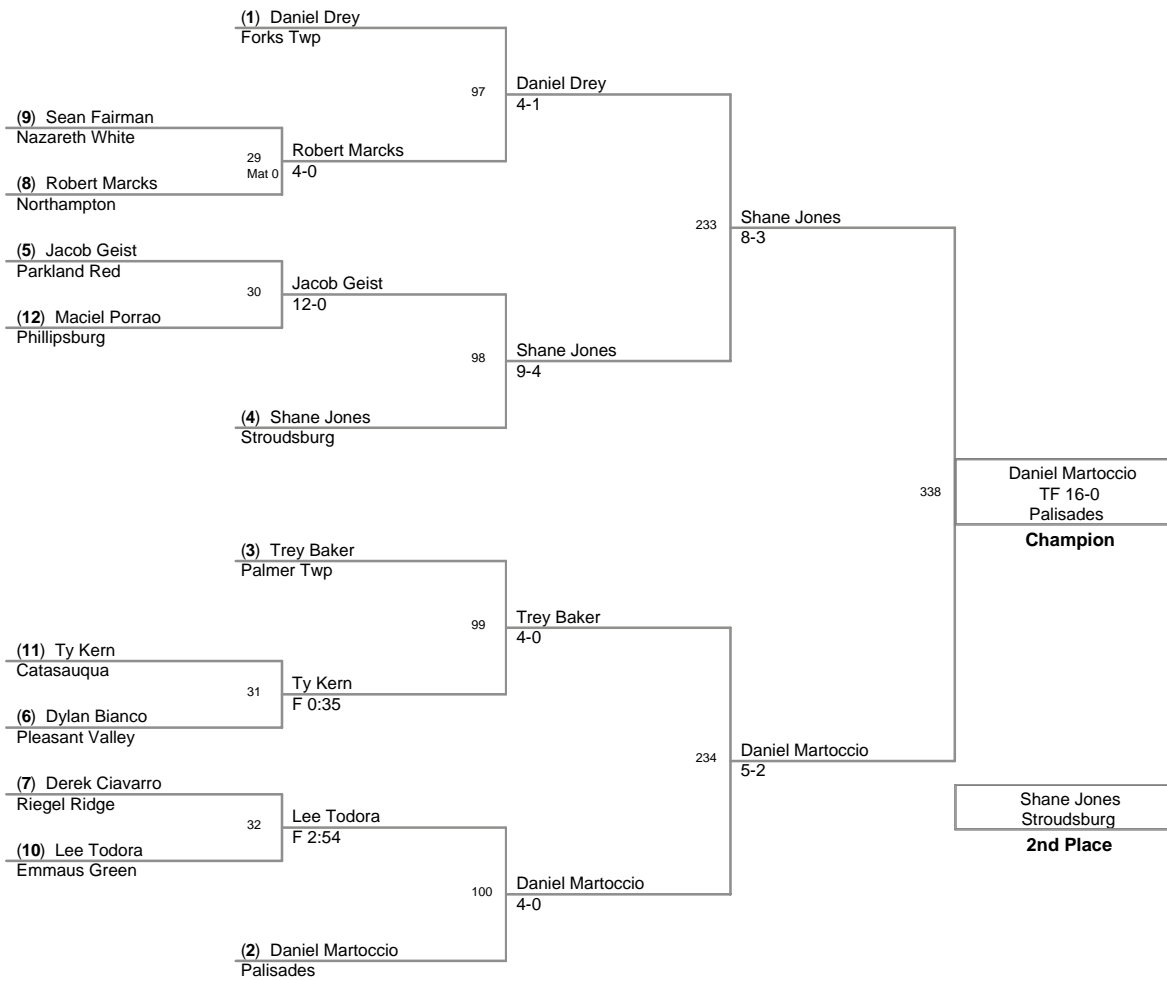

**2008 VEWL varsity
championship 2nd day**

Top Team Scores

<u>Plc</u>	<u>Points</u>	<u>Team</u>
1	187.5	Nazareth White
2	183.0	Parkland Red
3	136.5	Northampton
4	136.0	Moore Twp
5	102.0	Nazareth Blue
6	101.0	Forks Twp
7	97.0	Palisades
8	85.5	Pen Argyl
9	83.5	Parkland Gray
10	74.0	Emmaus Green
11	64.0	Stroudsburg
12	62.5	Palmer Twp
13	51.5	St Anthonys
14	50.0	Wilson
15	45.5	Whitehall
16	40.0	Phillipsburg
17	38.0	Pleasant Valley
18	34.5	Central Catholic
19	33.0	Jim Thorpe
20	31.0	Pocono Mountain
21	28.0	Bangor
22	27.0	Riegel Ridge
23	26.0	Saucon Valley
24	24.0	East Stroudsburg
25	23.0	Bethlehem Catholic
26	22.0	Palmerton
27	20.0	Emmaus Gold
28	8.0	Easton PAL
29	7.0	Catasauqua

46 Lbs

50 Lbs

54 Lbs

2008 VEWL varsity
championship

58 Lbs

61 Lbs

64 Lbs

67 Lbs