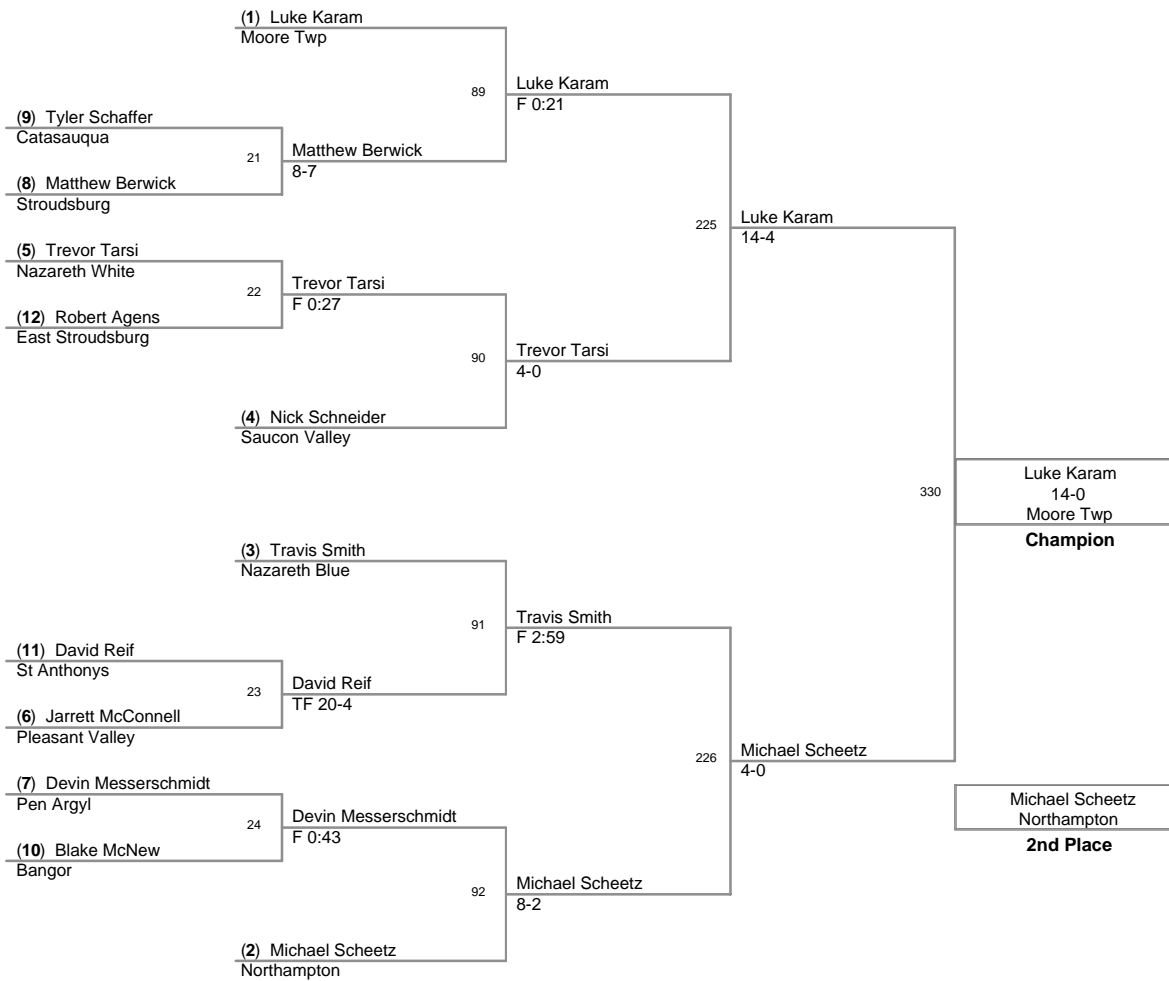

**2008 VEWL varsity
championship 2nd day**

Top Team Scores

<u>Plc</u>	<u>Points</u>	<u>Team</u>
1	187.5	Nazareth White
2	183.0	Parkland Red
3	136.5	Northampton
4	136.0	Moore Twp
5	102.0	Nazareth Blue
6	101.0	Forks Twp
7	97.0	Palisades
8	85.5	Pen Argyl
9	83.5	Parkland Gray
10	74.0	Emmaus Green
11	64.0	Stroudsburg
12	62.5	Palmer Twp
13	51.5	St Anthonys
14	50.0	Wilson
15	45.5	Whitehall
16	40.0	Phillipsburg
17	38.0	Pleasant Valley
18	34.5	Central Catholic
19	33.0	Jim Thorpe
20	31.0	Pocono Mountain
21	28.0	Bangor
22	27.0	Riegel Ridge
23	26.0	Saucon Valley
24	24.0	East Stroudsburg
25	23.0	Bethlehem Catholic
26	22.0	Palmerton
27	20.0	Emmaus Gold
28	8.0	Easton PAL
29	7.0	Catasauqua

46 Lbs

50 Lbs

54 Lbs

2008 VEWL varsity
championship

58 Lbs

61 Lbs

64 Lbs

67 Lbs