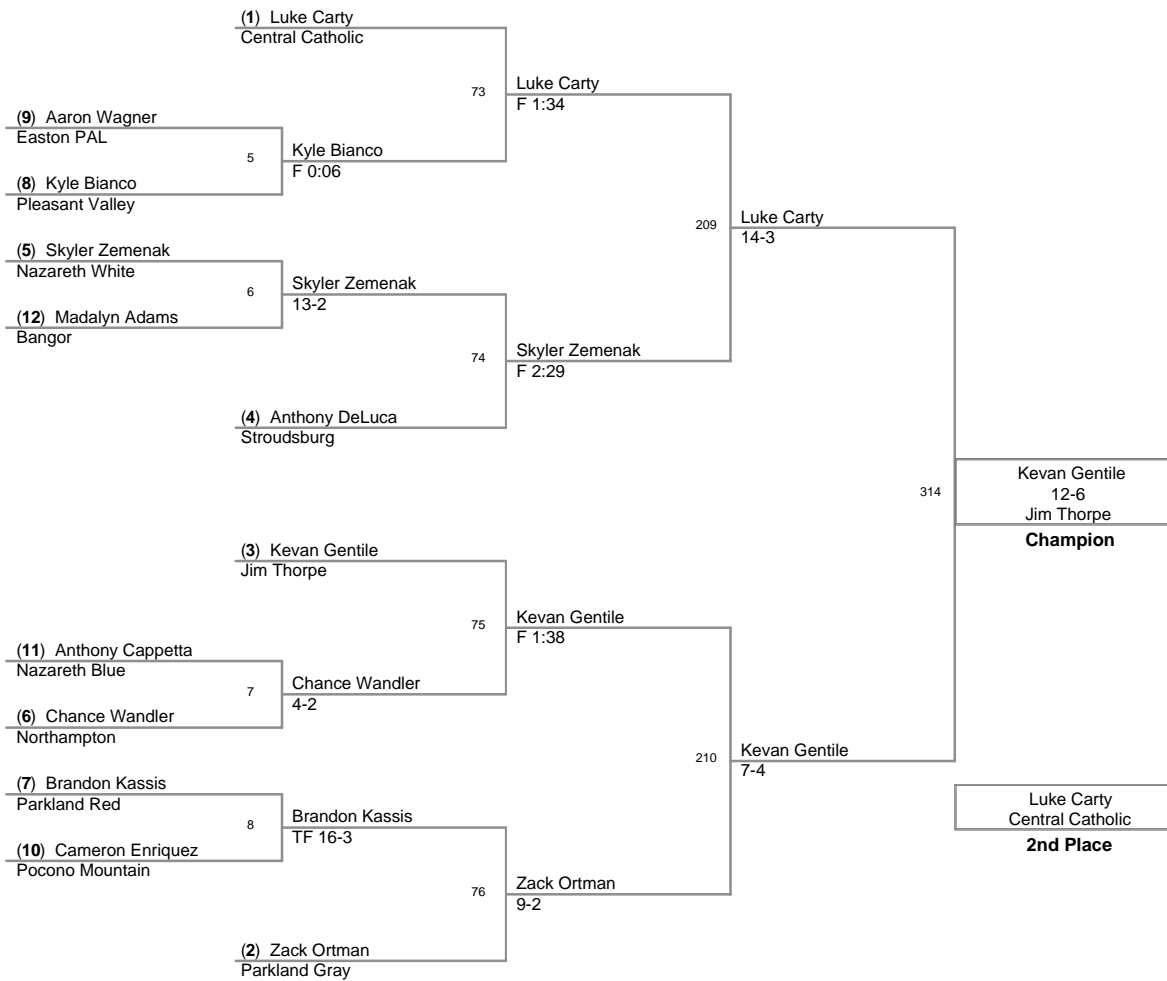

**2008 VEWL varsity
championship 2nd day**

Top Team Scores

<u>Plc</u>	<u>Points</u>	<u>Team</u>
1	187.5	Nazareth White
2	183.0	Parkland Red
3	136.5	Northampton
4	136.0	Moore Twp
5	102.0	Nazareth Blue
6	101.0	Forks Twp
7	97.0	Palisades
8	85.5	Pen Argyl
9	83.5	Parkland Gray
10	74.0	Emmaus Green
11	64.0	Stroudsburg
12	62.5	Palmer Twp
13	51.5	St Anthonys
14	50.0	Wilson
15	45.5	Whitehall
16	40.0	Phillipsburg
17	38.0	Pleasant Valley
18	34.5	Central Catholic
19	33.0	Jim Thorpe
20	31.0	Pocono Mountain
21	28.0	Bangor
22	27.0	Riegel Ridge
23	26.0	Saucon Valley
24	24.0	East Stroudsburg
25	23.0	Bethlehem Catholic
26	22.0	Palmerton
27	20.0	Emmaus Gold
28	8.0	Easton PAL
29	7.0	Catasauqua

46 Lbs

50 Lbs

54 Lbs

2008 VEWL varsity
championship

58 Lbs

61 Lbs

64 Lbs

67 Lbs