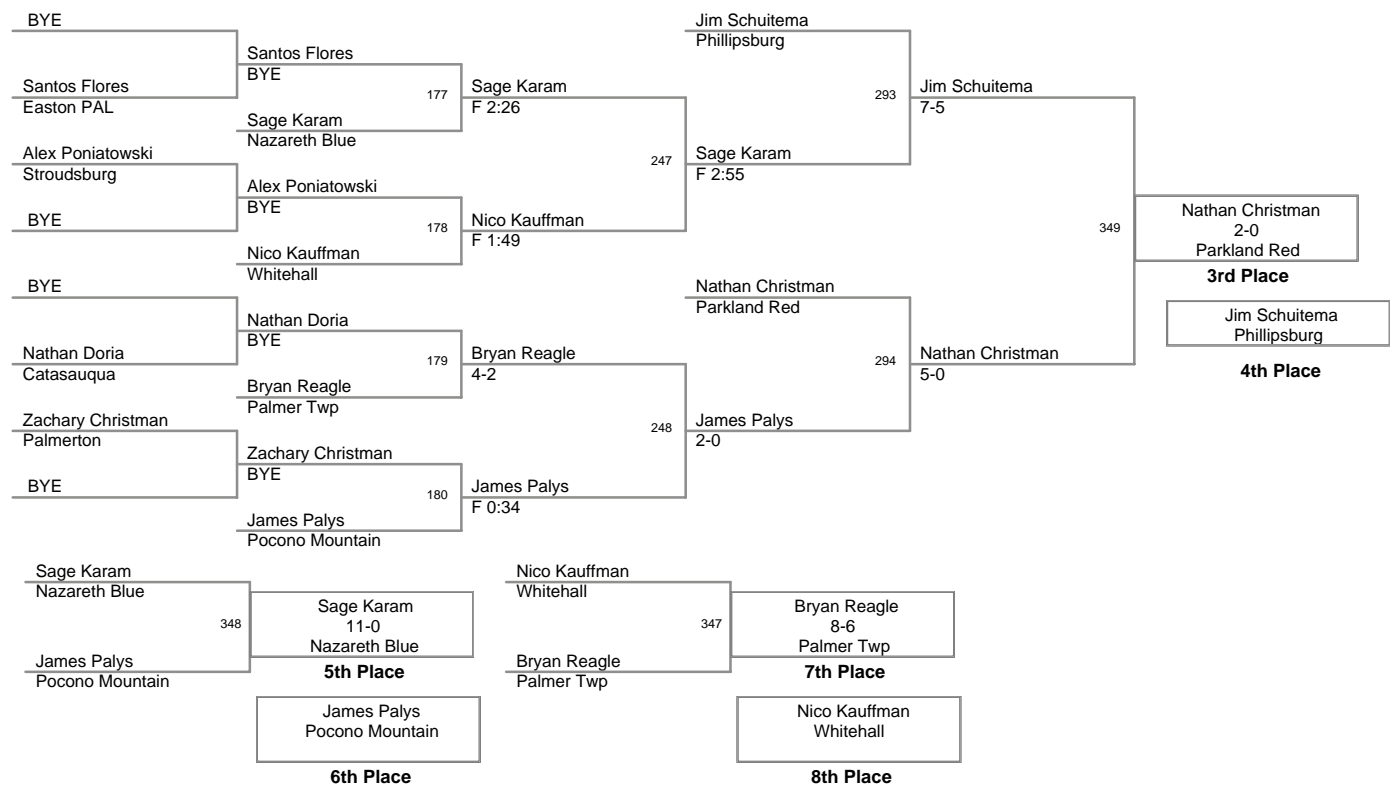

73 Lbs

2008 VEWL varsity
championship

76 Lbs

80 Lbs

85 Lbs

90 Lbs

2008 VEWL varsity
championship

95 Lbs