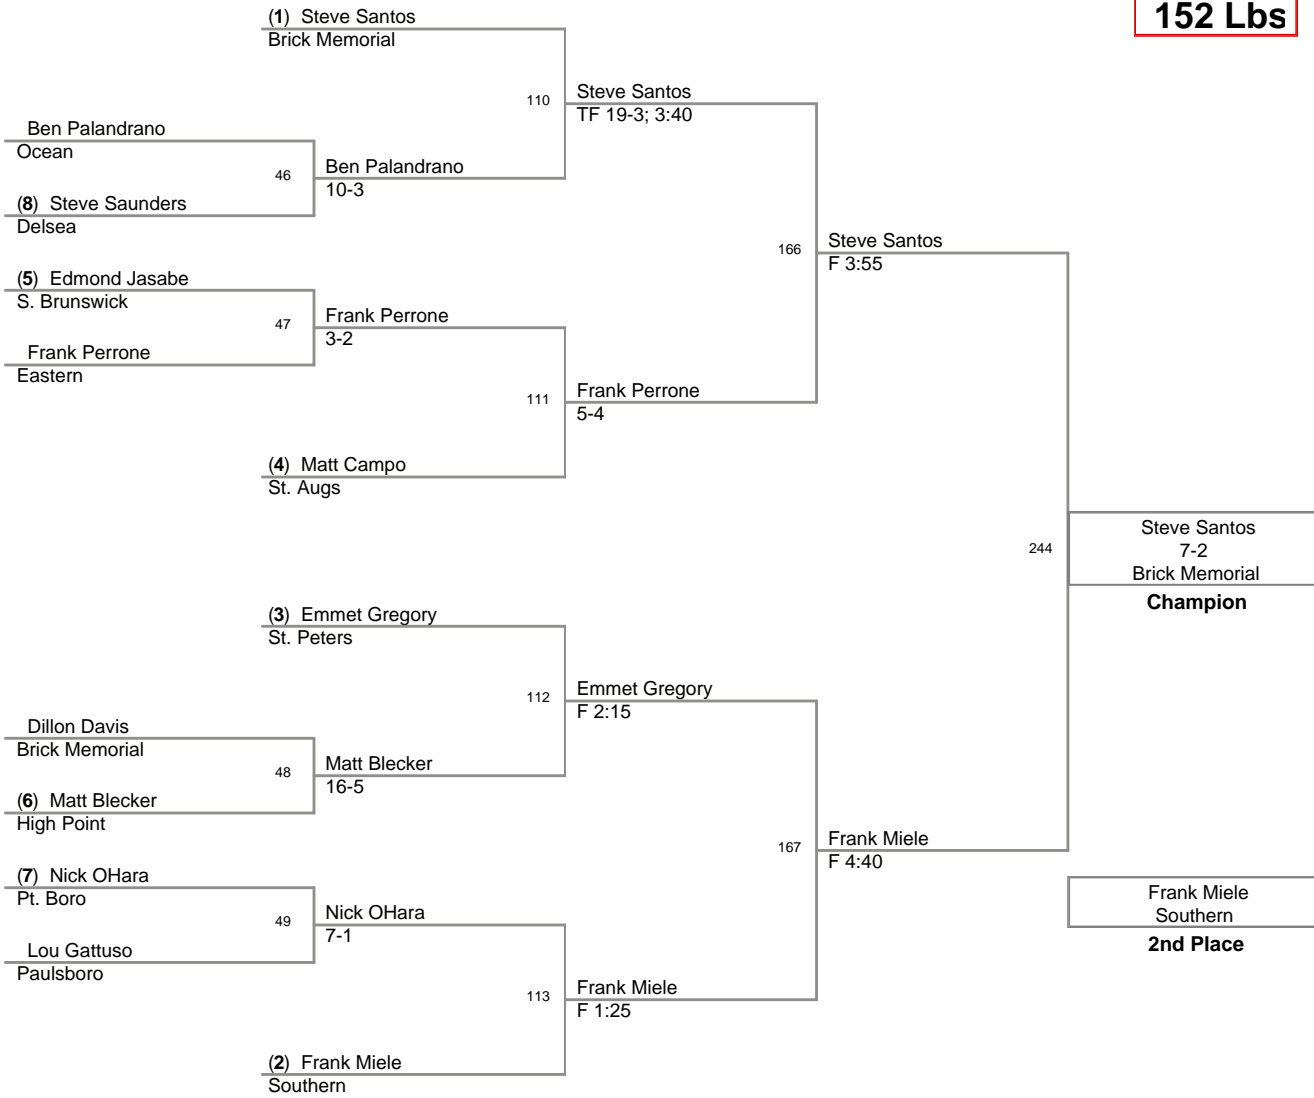

2008 Brick Memorial
Mustana Classic

152 Lbs