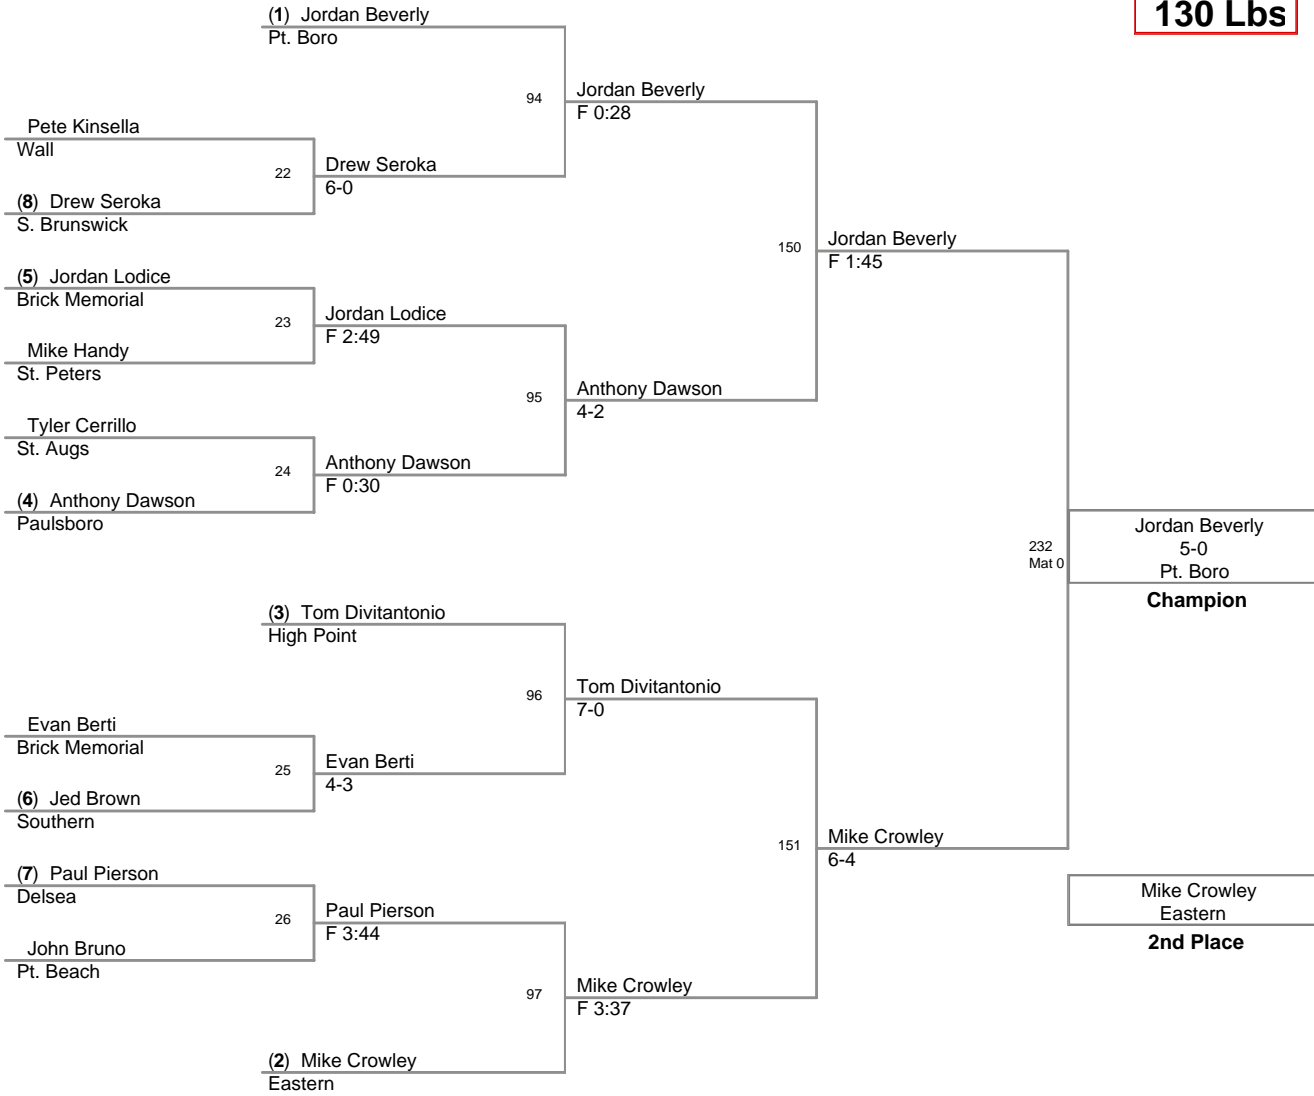

2008 Brick Memorial  
Mustana Classic

**103 Lbs**

2008 Brick Memorial  
Mustana Classic

**112 Lbs**

2008 Brick Memorial  
Mustana Classic

**119 Lbs**

2008 Brick Memorial  
Mustana Classic

**125 Lbs**

2008 Brick Memorial  
Mustana Classic

**130 Lbs**

2008 Brick Memorial  
Mustana Classic

**135 Lbs**

2008 Brick Memorial  
Mustana Classic

**140 Lbs**

2008 Brick Memorial  
Mustana Classic

**145 Lbs**