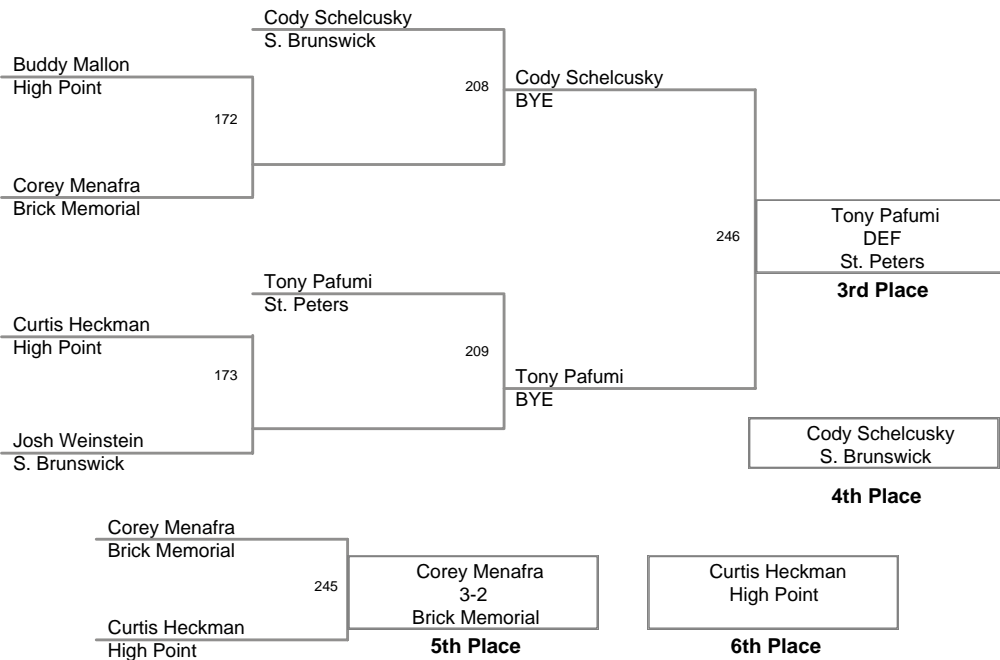

2008 Brick Memorial
Mustana Classic

160 Lbs