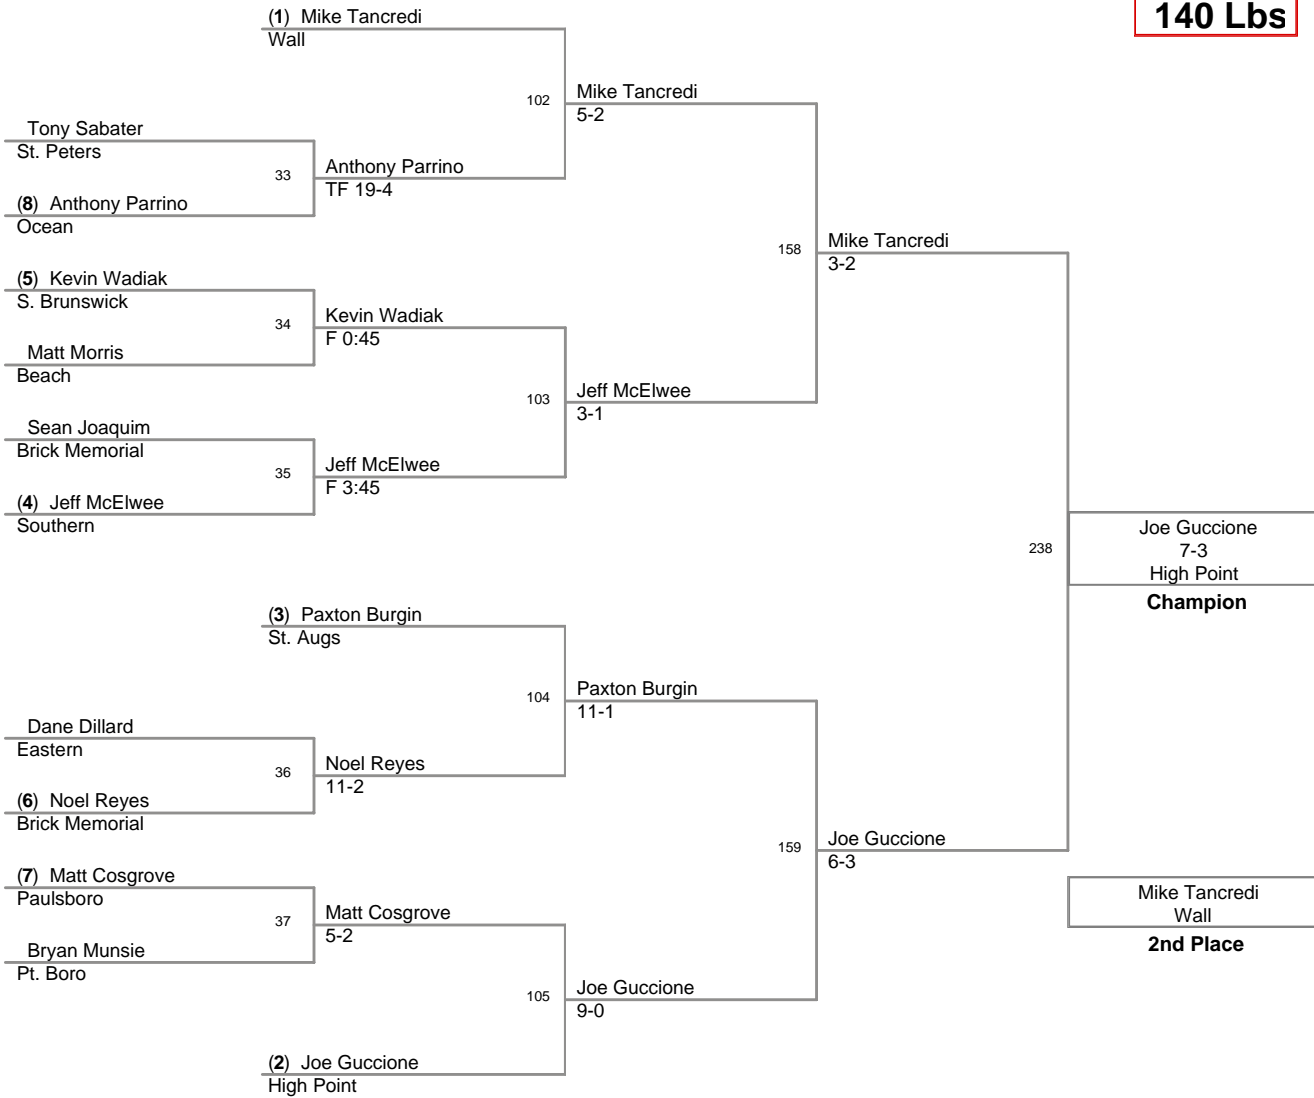

2008 Brick Memorial  
Mustana Classic

**130 Lbs**

2008 Brick Memorial  
Mustana Classic

**135 Lbs**

2008 Brick Memorial  
Mustana Classic

**140 Lbs**

2008 Brick Memorial  
Mustana Classic

**145 Lbs**