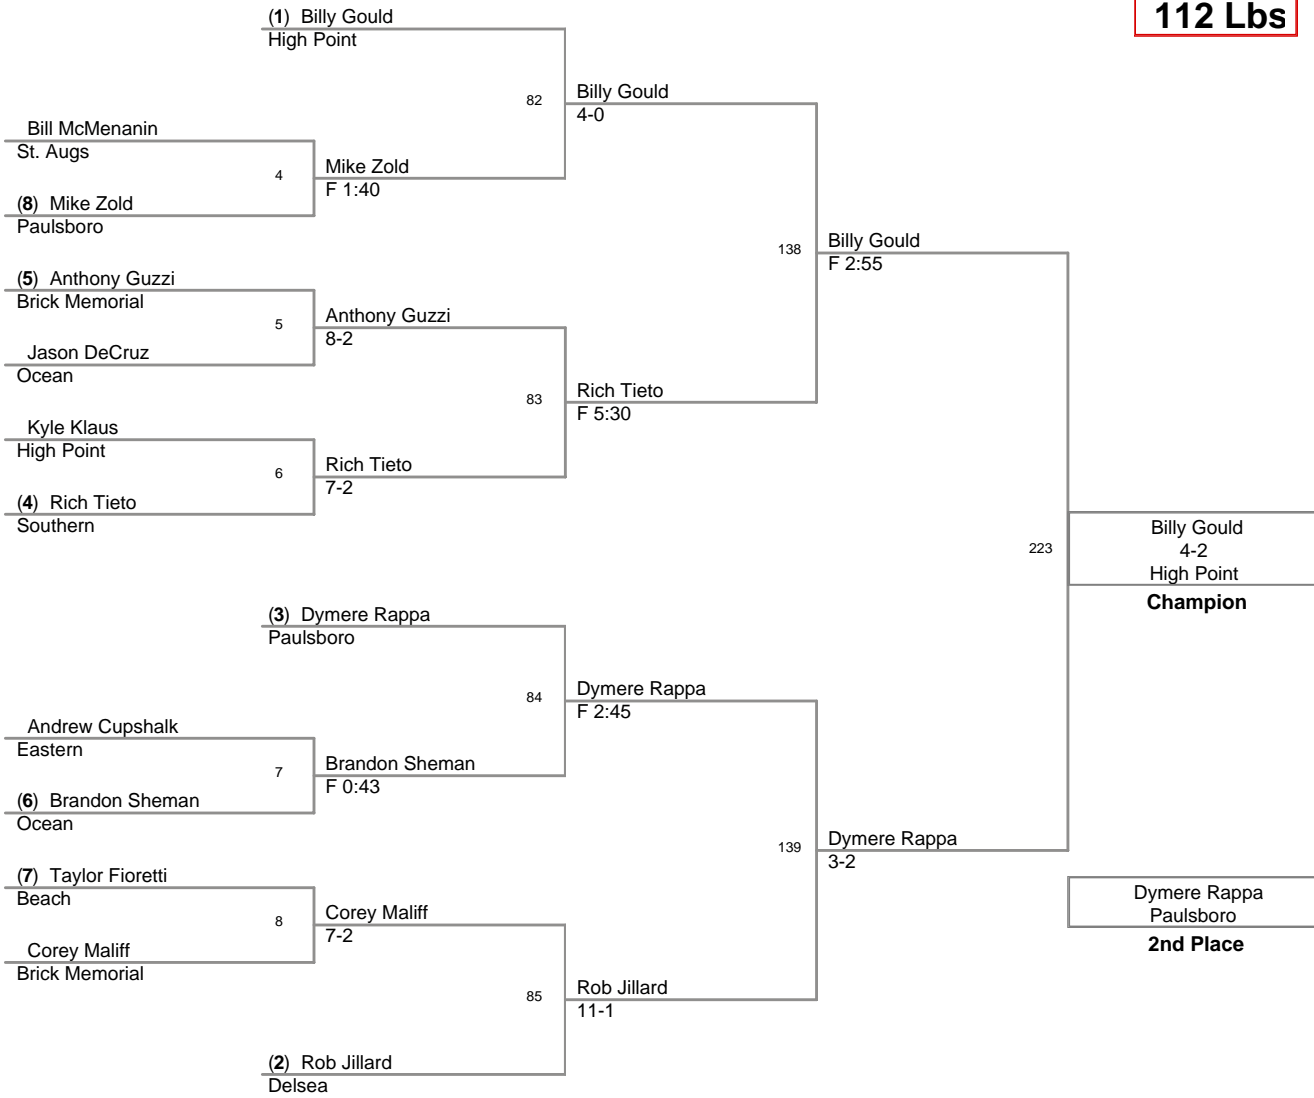

2008 Brick Memorial  
Mustana Classic

**103 Lbs**

2008 Brick Memorial  
Mustana Classic

**112 Lbs**

2008 Brick Memorial  
Mustana Classic

**119 Lbs**

2008 Brick Memorial  
Mustana Classic

**125 Lbs**

2008 Brick Memorial  
Mustana Classic

**130 Lbs**

2008 Brick Memorial  
Mustana Classic

**135 Lbs**

2008 Brick Memorial  
Mustana Classic

**140 Lbs**

2008 Brick Memorial  
Mustana Classic

**145 Lbs**