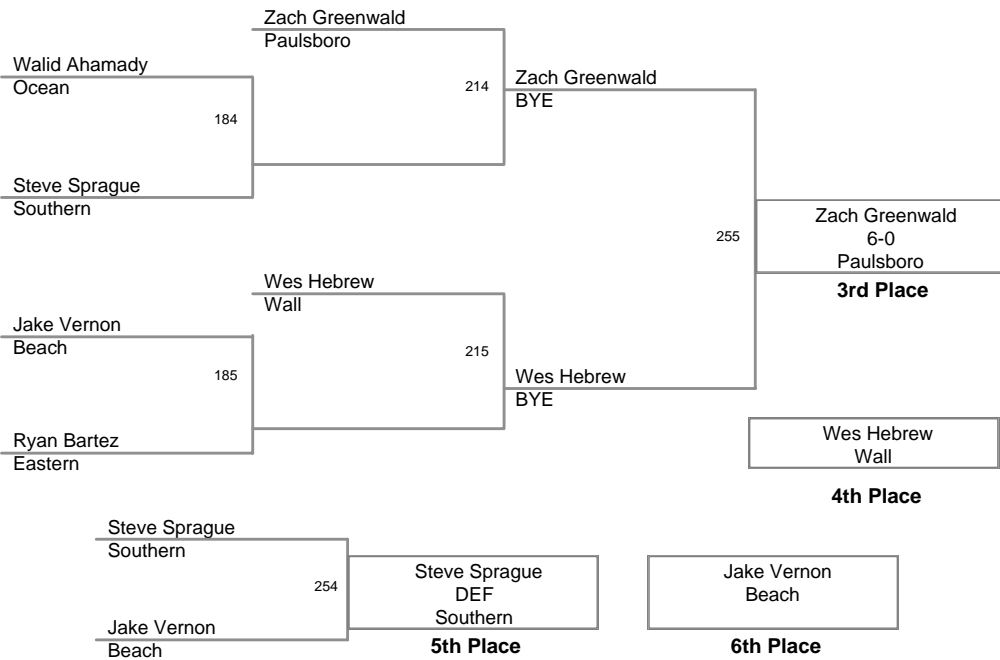

2008 Brick Memorial
Mustana Classic

215 Lbs