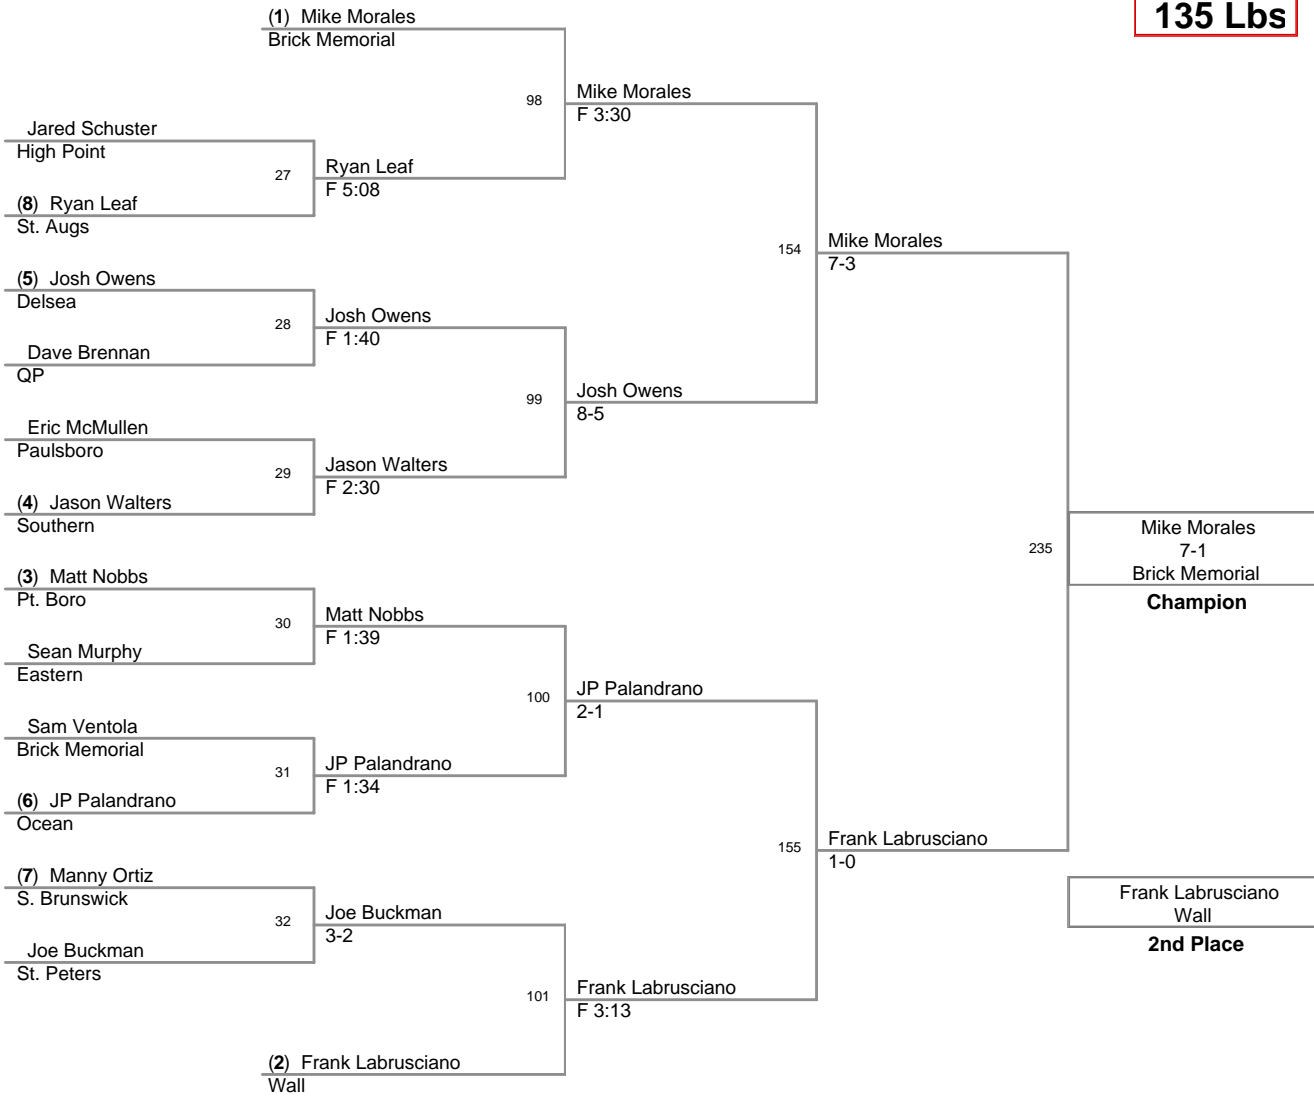

2008 Brick Memorial  
Mustana Classic

**103 Lbs**

2008 Brick Memorial  
Mustana Classic

**112 Lbs**

2008 Brick Memorial  
Mustana Classic

**119 Lbs**

2008 Brick Memorial  
Mustana Classic

**125 Lbs**

2008 Brick Memorial  
Mustana Classic

**130 Lbs**

2008 Brick Memorial  
Mustana Classic

**135 Lbs**

2008 Brick Memorial  
Mustana Classic

**140 Lbs**

2008 Brick Memorial  
Mustana Classic

**145 Lbs**