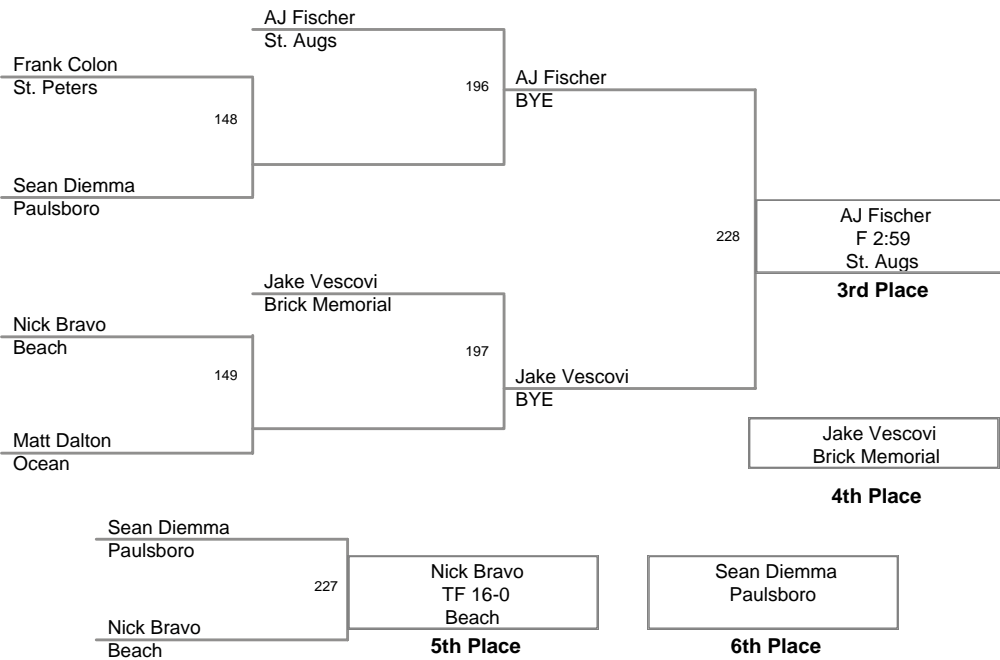

2008 Brick Memorial  
Mustana Classic

**103 Lbs**

2008 Brick Memorial  
Mustana Classic

**112 Lbs**

2008 Brick Memorial  
Mustana Classic

**119 Lbs**

2008 Brick Memorial  
Mustana Classic

**125 Lbs**

2008 Brick Memorial  
Mustana Classic

**130 Lbs**

2008 Brick Memorial  
Mustana Classic

**135 Lbs**

2008 Brick Memorial  
Mustana Classic

**140 Lbs**

2008 Brick Memorial  
Mustana Classic

**145 Lbs**