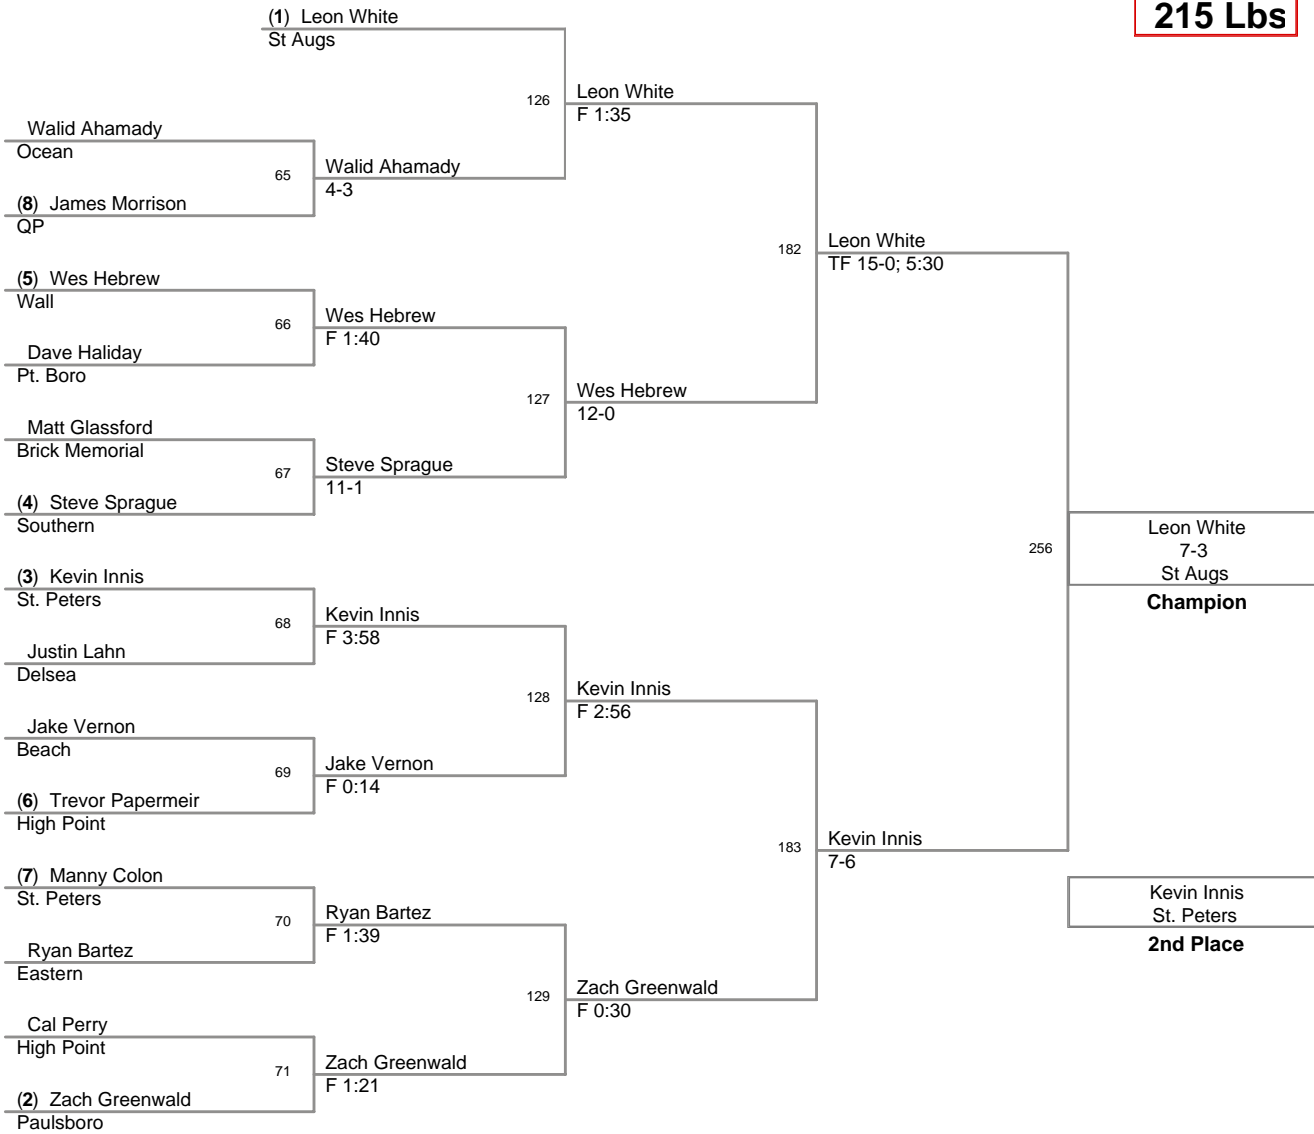

2008 Brick Memorial
Mustana Classic

215 Lbs