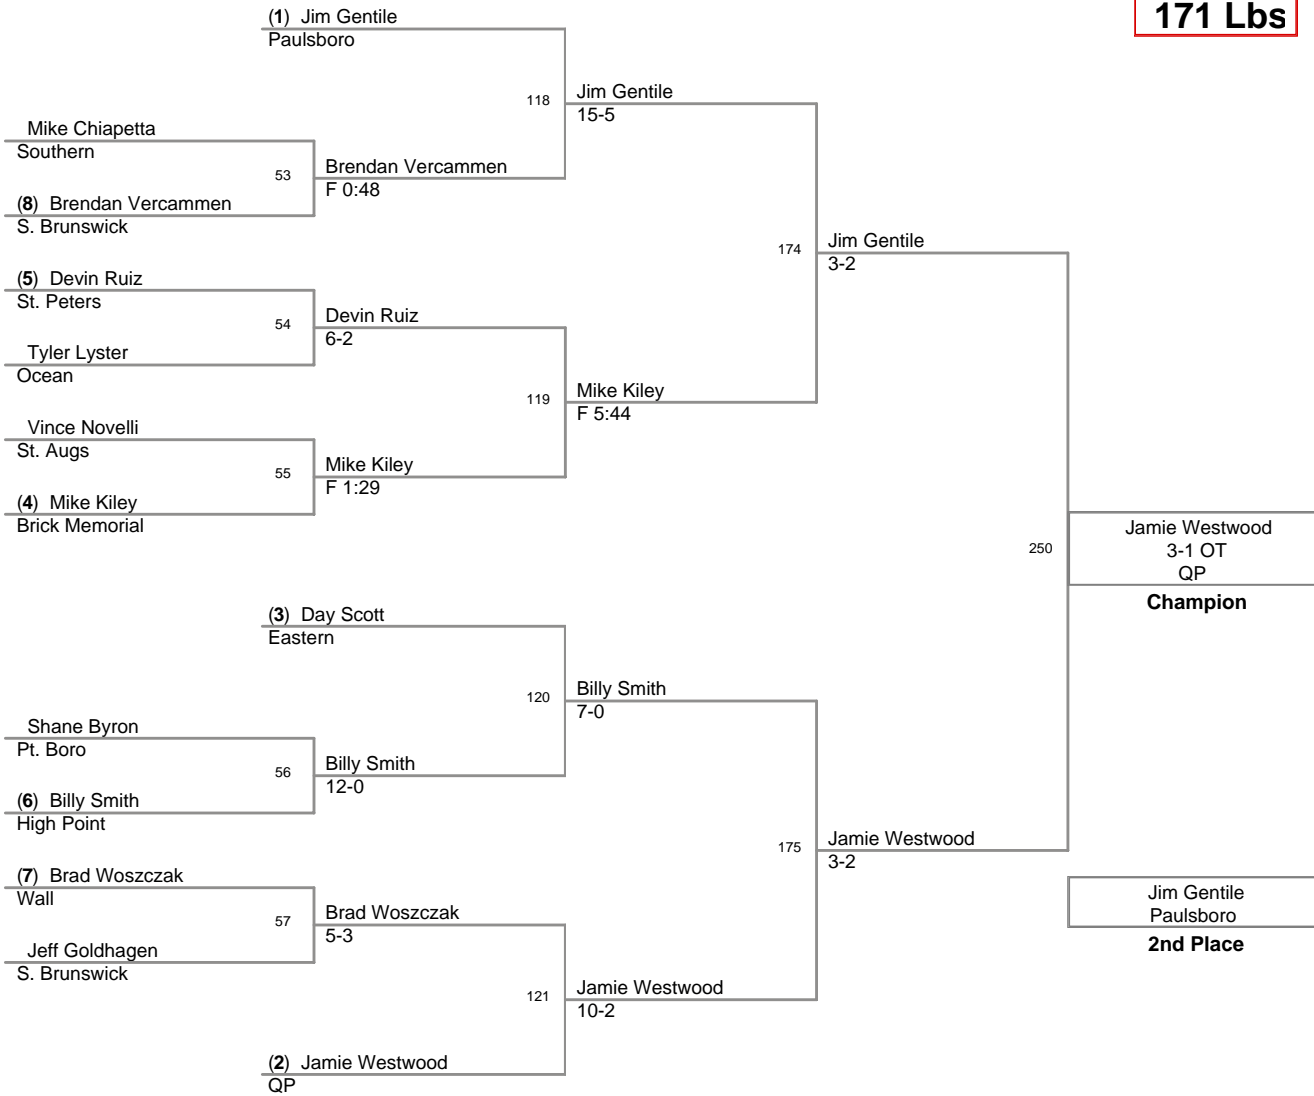

2008 Brick Memorial  
Mustana Classic

**152 Lbs**

2008 Brick Memorial  
Mustana Classic

**160 Lbs**

2008 Brick Memorial  
Mustana Classic

**171 Lbs**

2008 Brick Memorial  
Mustana Classic

**189 Lbs**