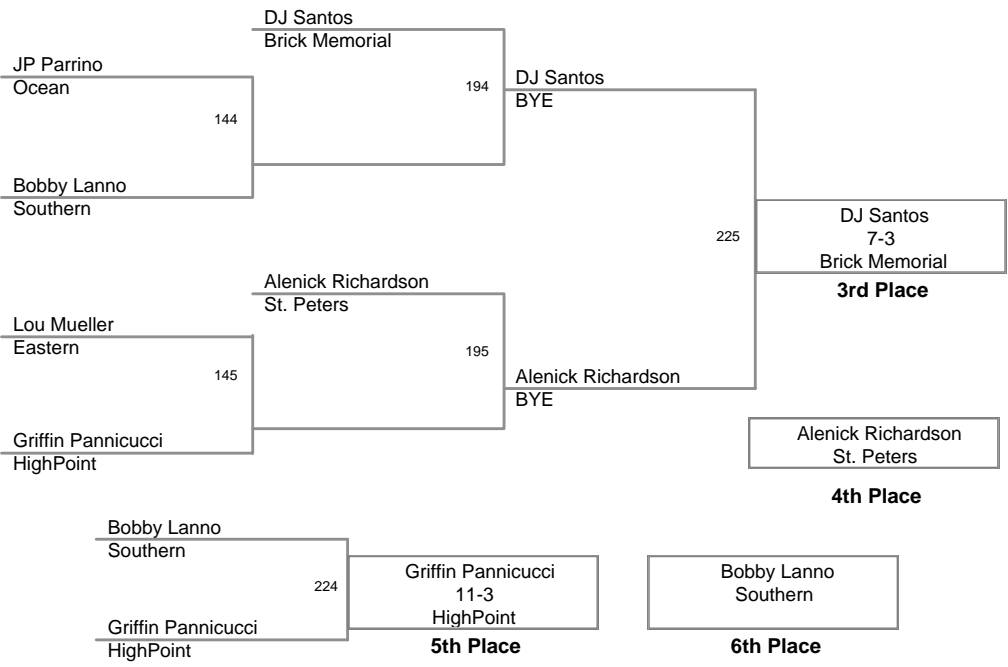

2008 Brick Memorial  
Mustana Classic

**103 Lbs**

2008 Brick Memorial  
Mustana Classic

**112 Lbs**

2008 Brick Memorial  
Mustana Classic

**119 Lbs**

2008 Brick Memorial  
Mustana Classic

**125 Lbs**

2008 Brick Memorial  
Mustana Classic

**130 Lbs**

2008 Brick Memorial  
Mustana Classic

**135 Lbs**

2008 Brick Memorial  
Mustana Classic

**140 Lbs**

2008 Brick Memorial  
Mustana Classic

**145 Lbs**