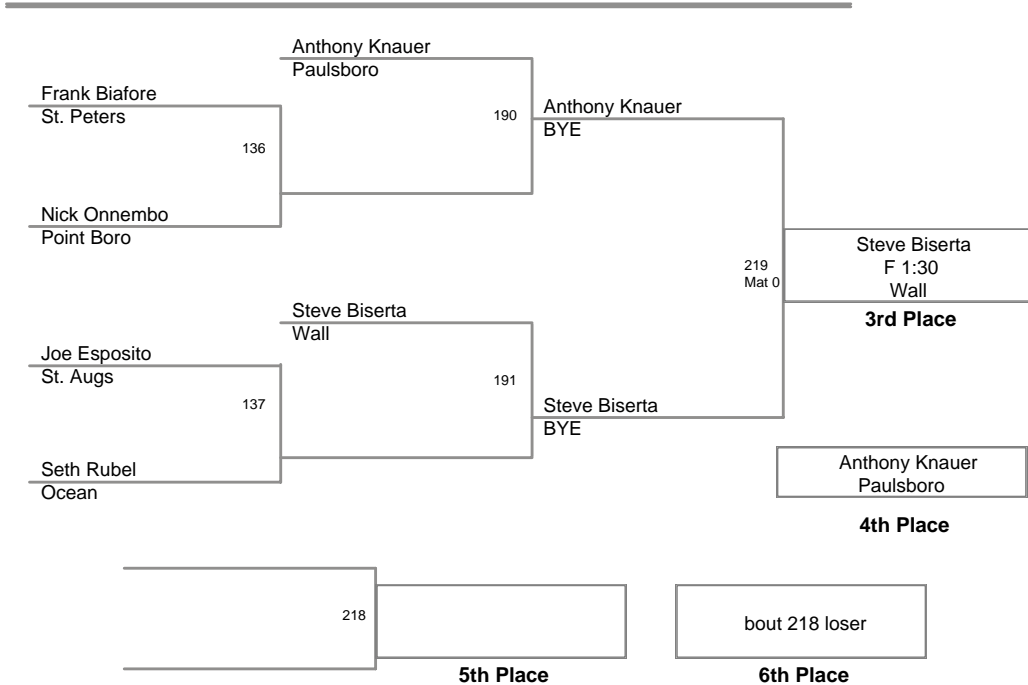

2008 Brick Memorial  
Mustana Classic

**103 Lbs**

2008 Brick Memorial  
Mustana Classic

**112 Lbs**

2008 Brick Memorial  
Mustana Classic

**119 Lbs**

2008 Brick Memorial  
Mustana Classic

**125 Lbs**