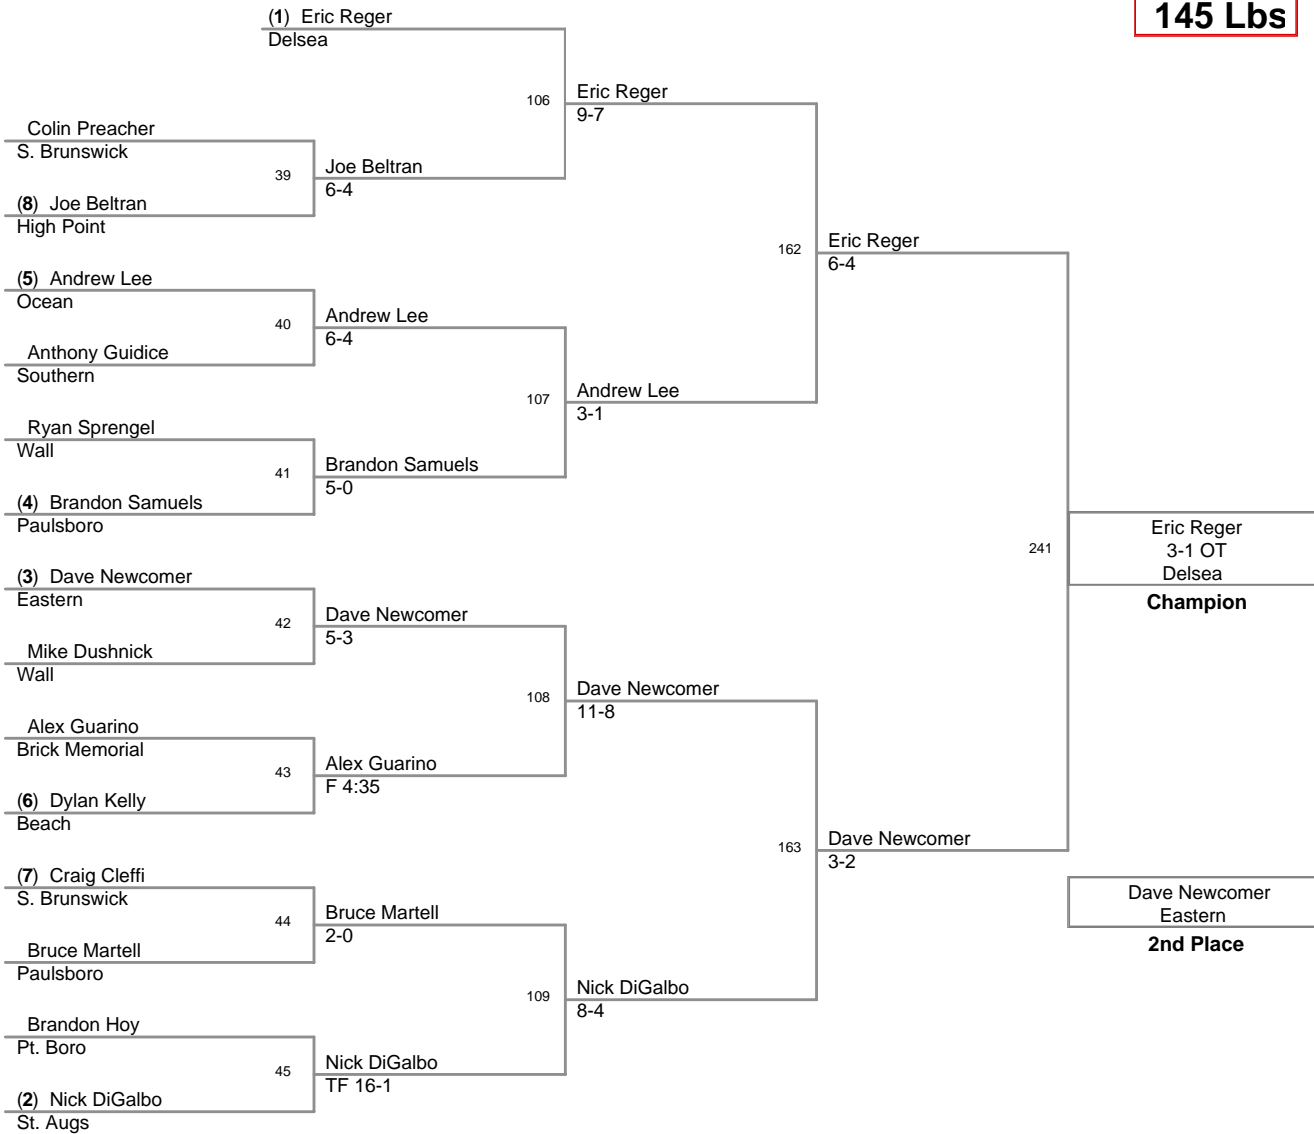

2008 Brick Memorial  
Mustana Classic

**130 Lbs**

2008 Brick Memorial  
Mustana Classic

**135 Lbs**

2008 Brick Memorial  
Mustana Classic

**140 Lbs**

2008 Brick Memorial  
Mustana Classic

**145 Lbs**