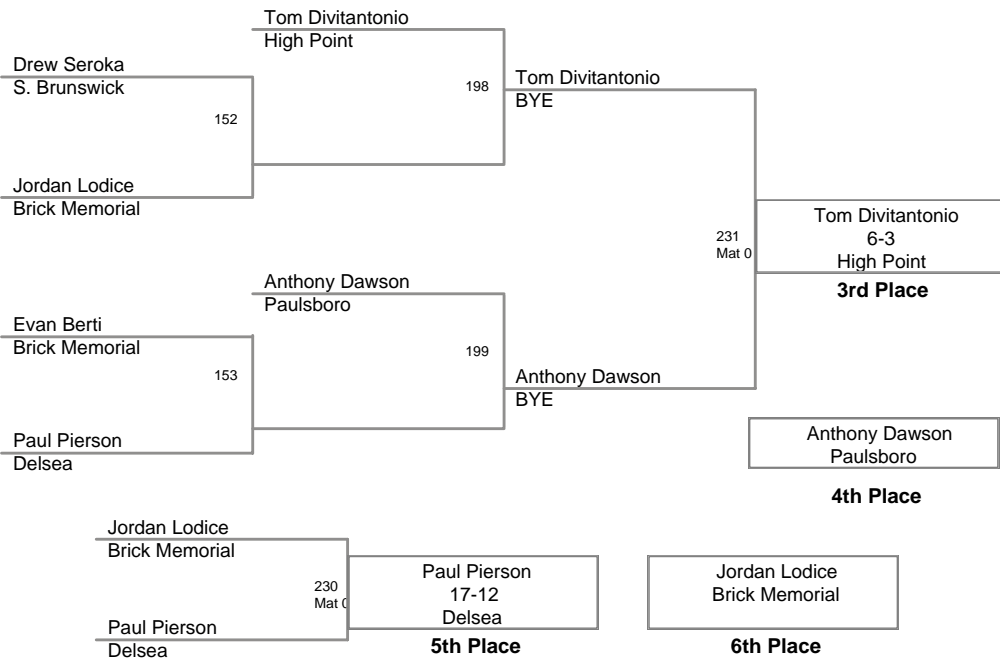

2008 Brick Memorial
Mustana Classic

130 Lbs