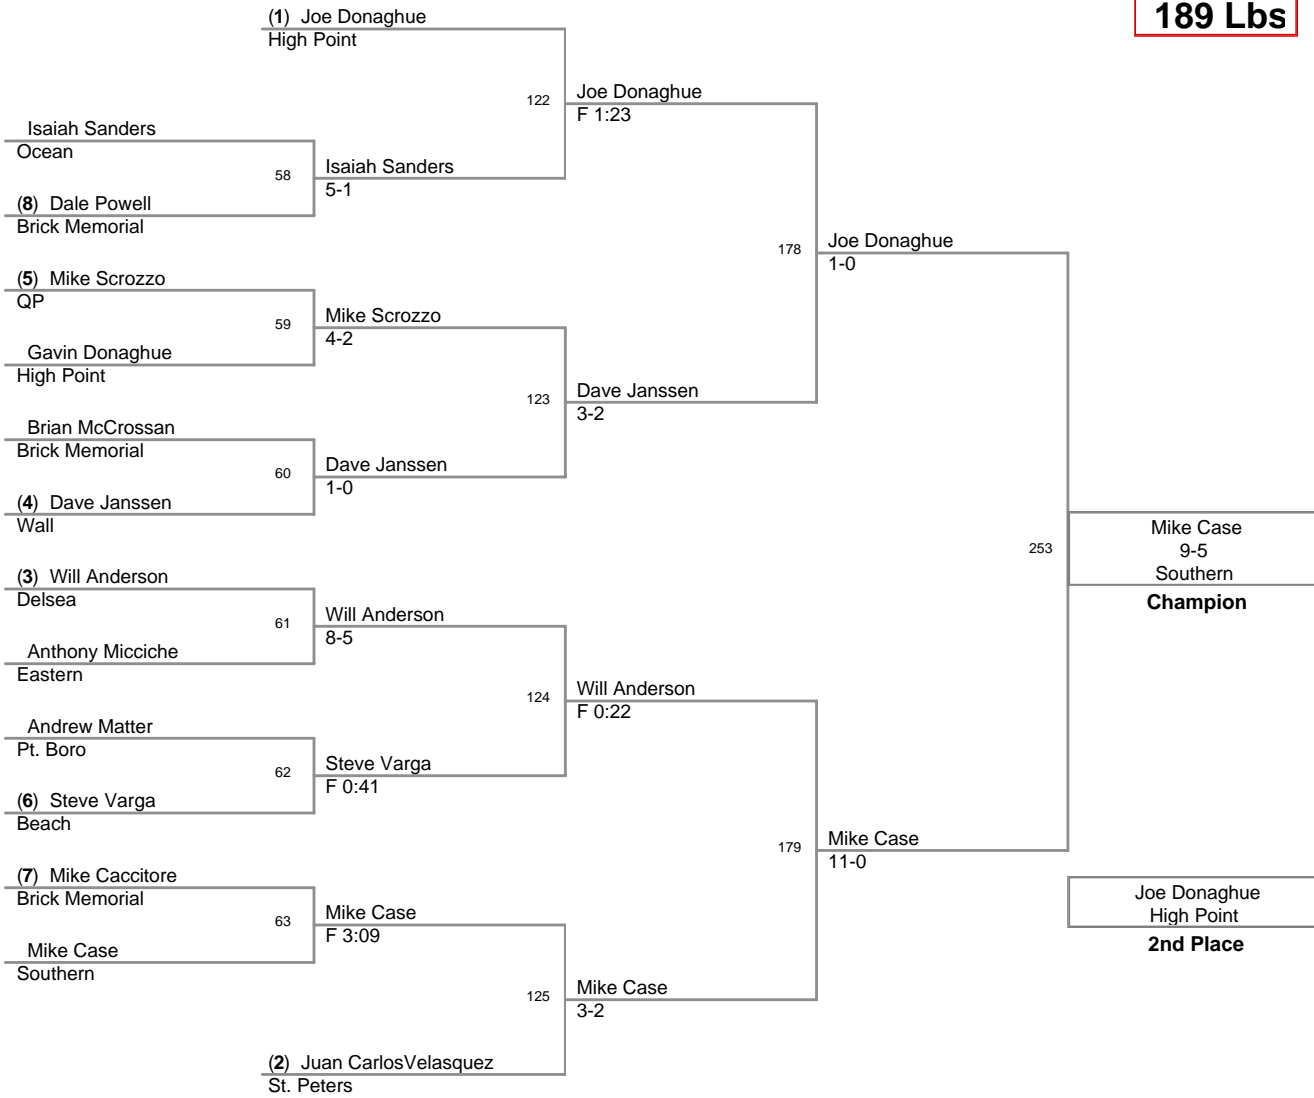

2008 Brick Memorial  
Mustana Classic

**152 Lbs**

2008 Brick Memorial  
Mustana Classic

**160 Lbs**

2008 Brick Memorial  
Mustana Classic

**171 Lbs**

2008 Brick Memorial  
Mustana Classic

**189 Lbs**