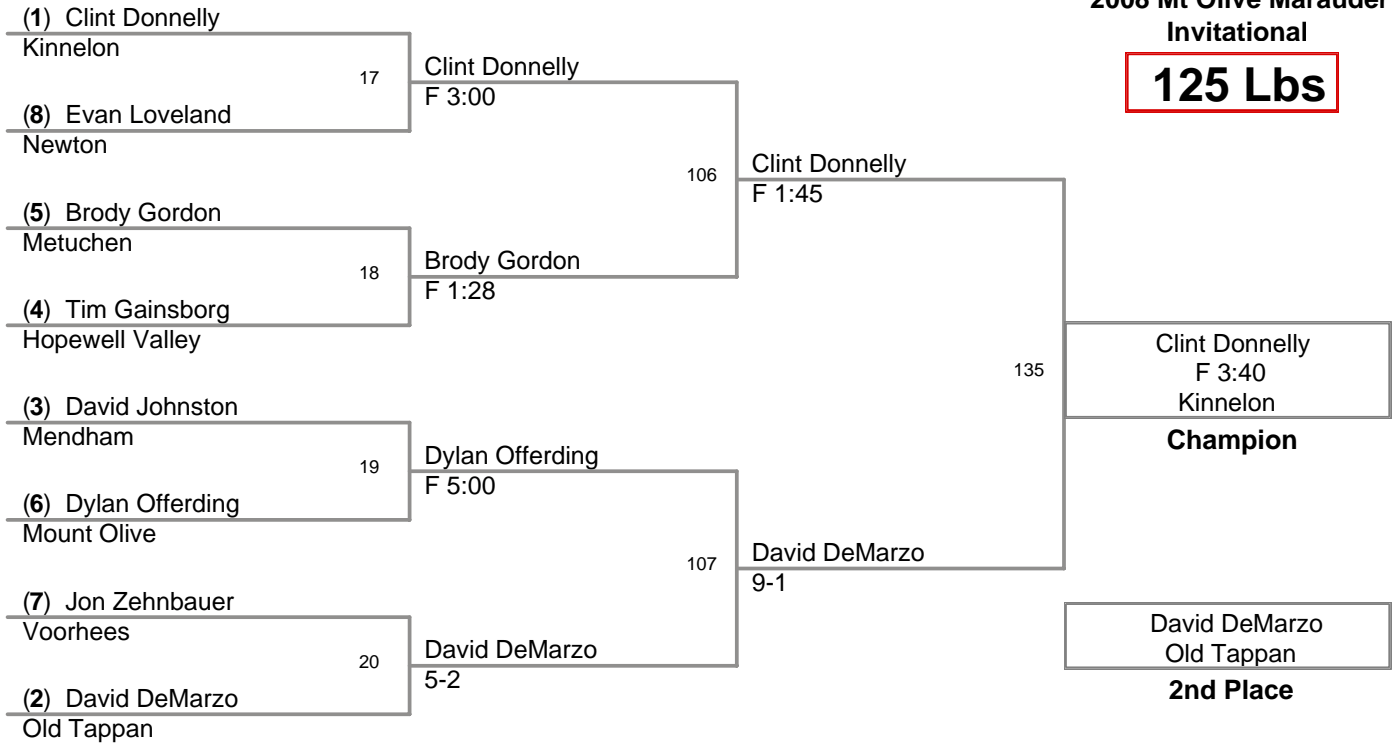

112 Lbs

2008 Mt Olive Marauder
Invitational

119 Lbs

2008 Mt Olive Marauder
Invitational

125 Lbs

2008 Mt Olive Marauder
Invitational

130 Lbs

2008 Mt Olive Marauder
Invitational