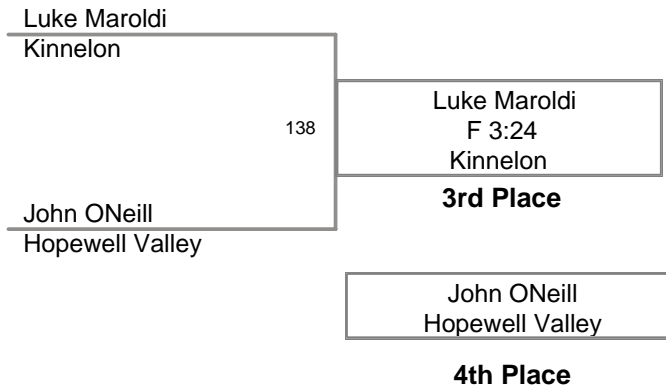

2008 Mt Olive Marauder
Invitational

135 Lbs