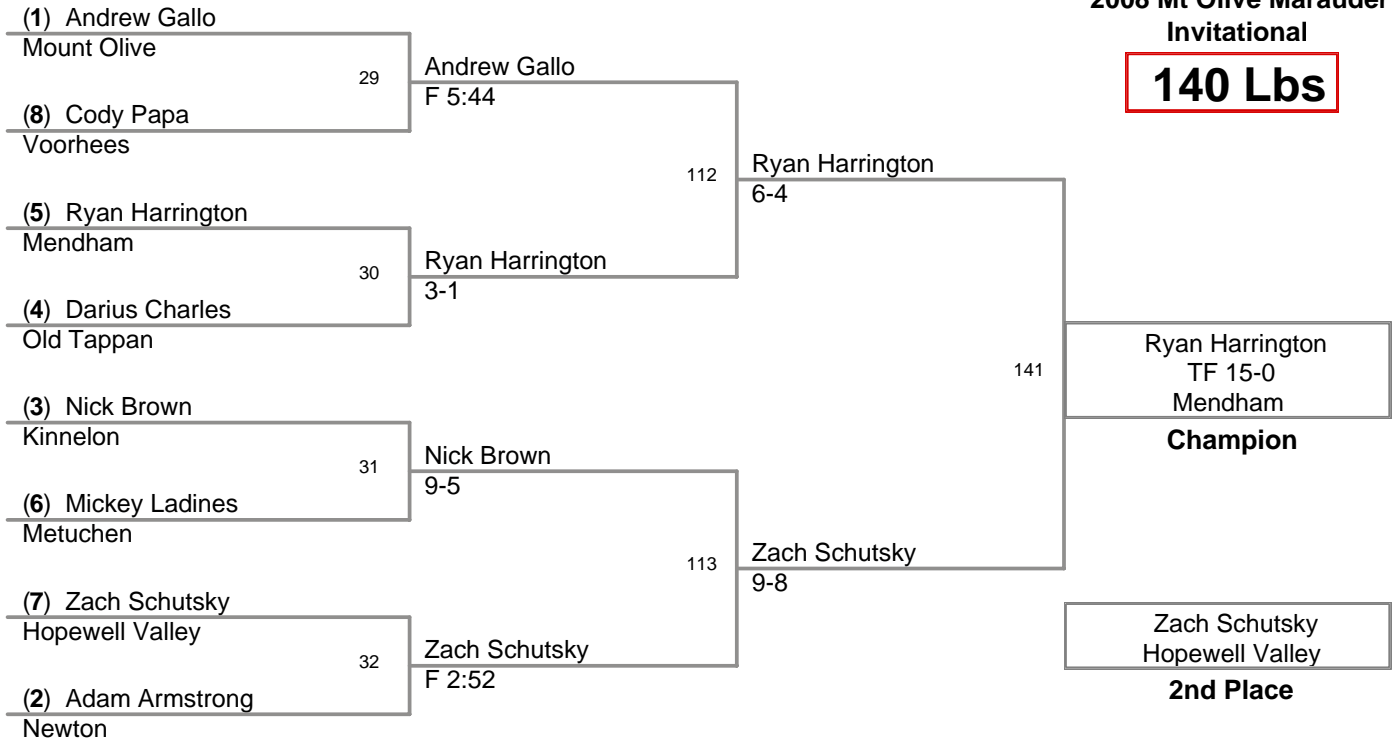

2008 Mt Olive Marauder
Invitational

140 Lbs