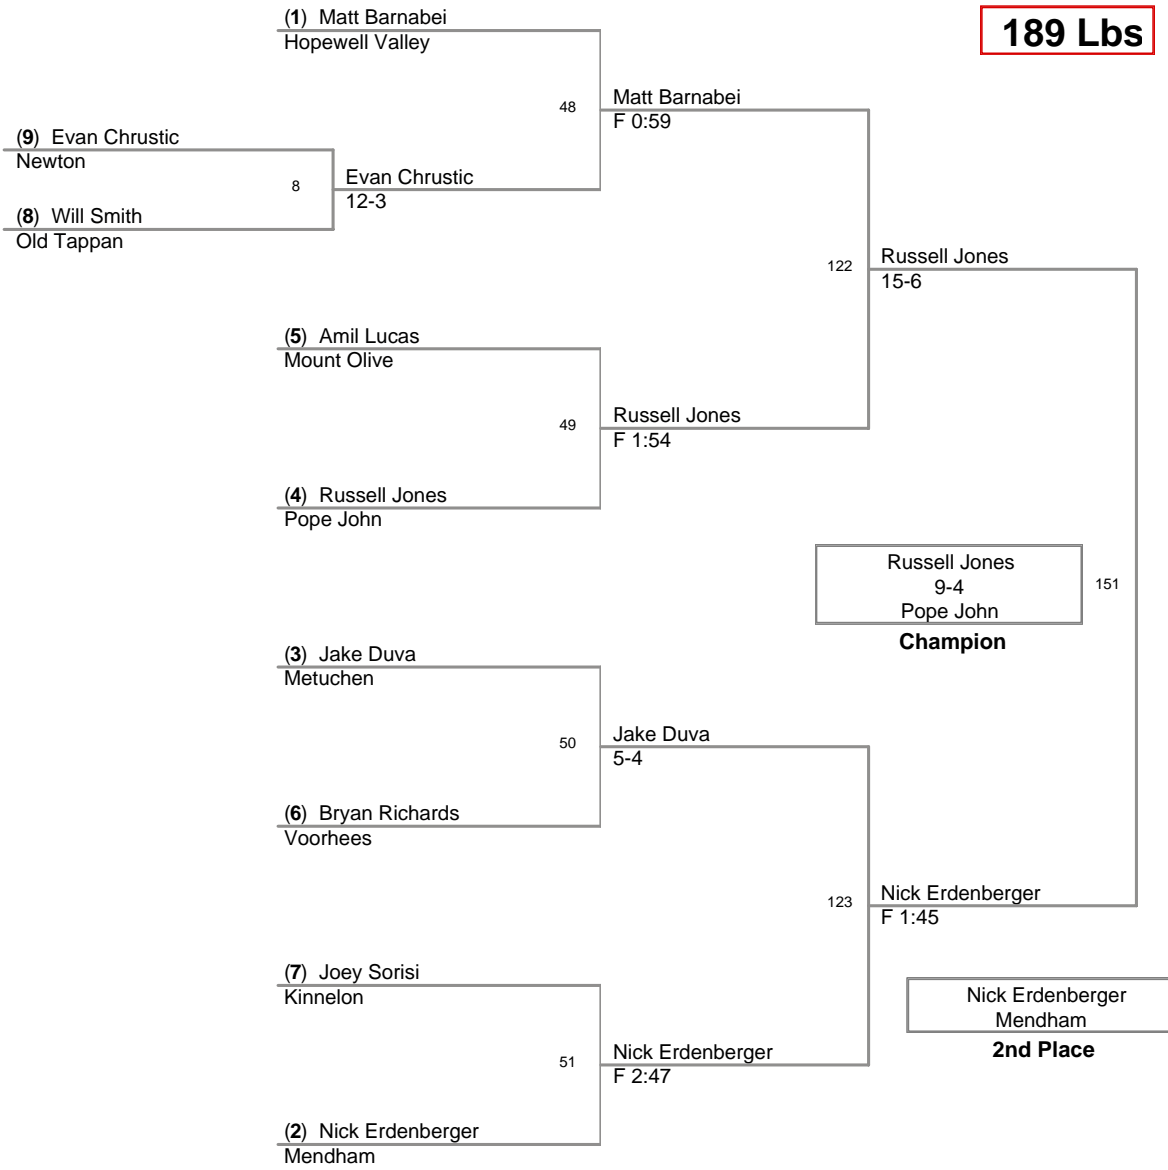

160 Lbs

2008 Mt Olive Marauder
Invitational

171 Lbs

2008 Mt Olive Marauder
Invitational

189 Lbs

2008 Mt Olive Marauder
Invitational

215 Lbs

2008 Mt Olive Marauder
Invitational