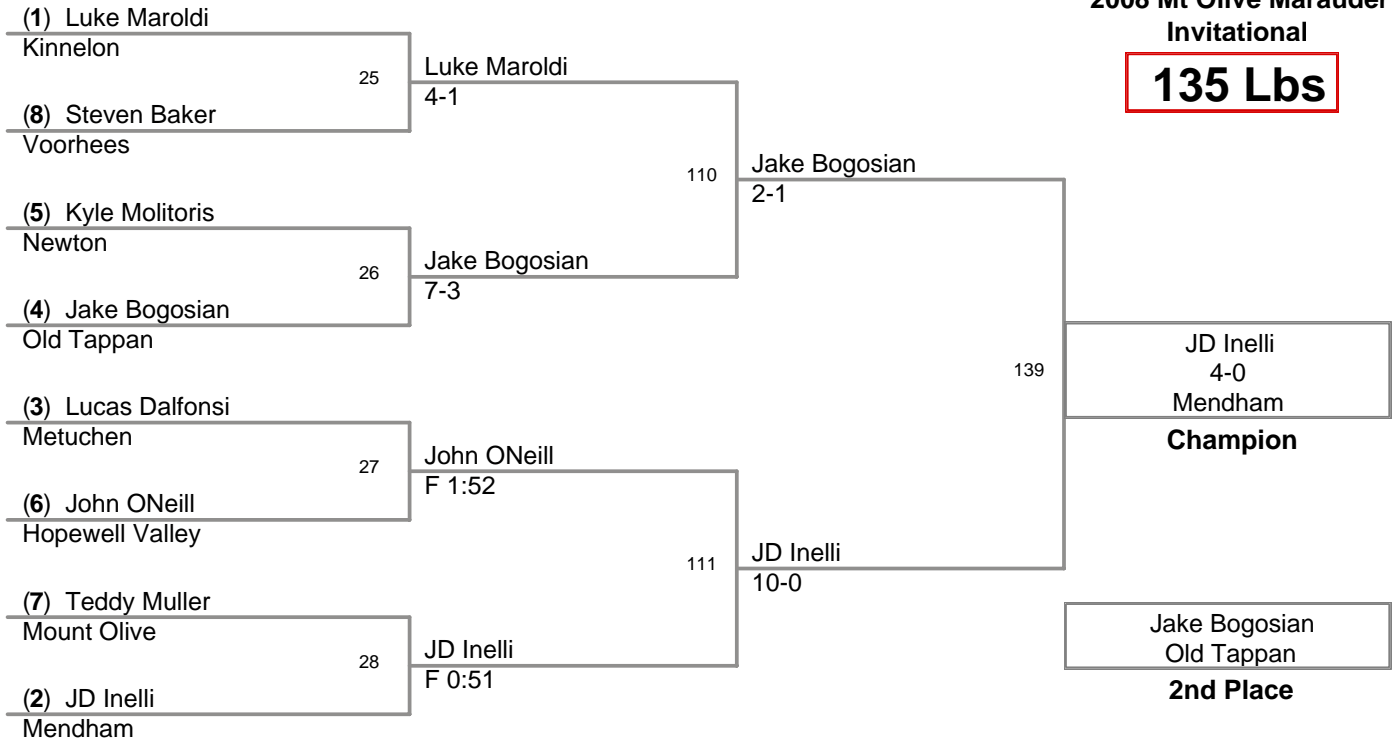

2008 Mt Olive Marauder
Invitational

135 Lbs