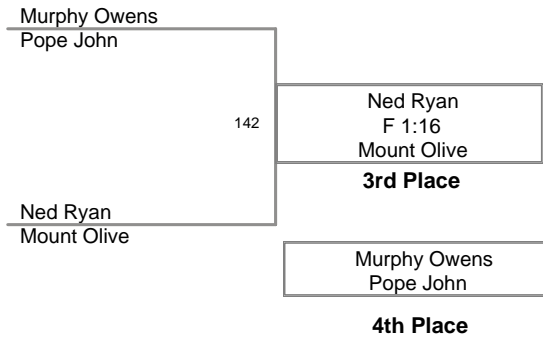

135 Lbs

2008 Mt Olive Marauder
Invitational

140 Lbs

2008 Mt Olive Marauder
Invitational

145 Lbs

2008 Mt Olive Marauder
Invitational

152 Lbs

2008 Mt Olive Marauder
Invitational