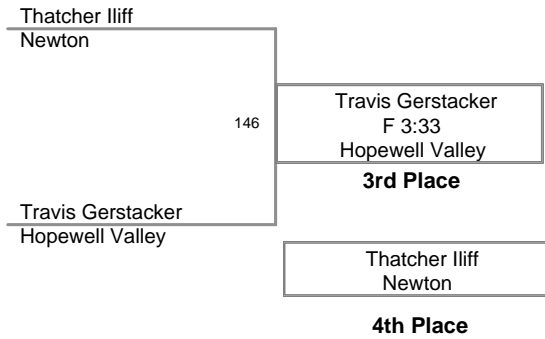

135 Lbs

2008 Mt Olive Marauder
Invitational

140 Lbs

2008 Mt Olive Marauder
Invitational

145 Lbs

2008 Mt Olive Marauder
Invitational

152 Lbs

2008 Mt Olive Marauder
Invitational

160 Lbs

2008 Mt Olive Marauder
Invitational

171 Lbs

2008 Mt Olive Marauder
Invitational

189 Lbs

2008 Mt Olive Marauder
Invitational

215 Lbs

2008 Mt Olive Marauder
Invitational