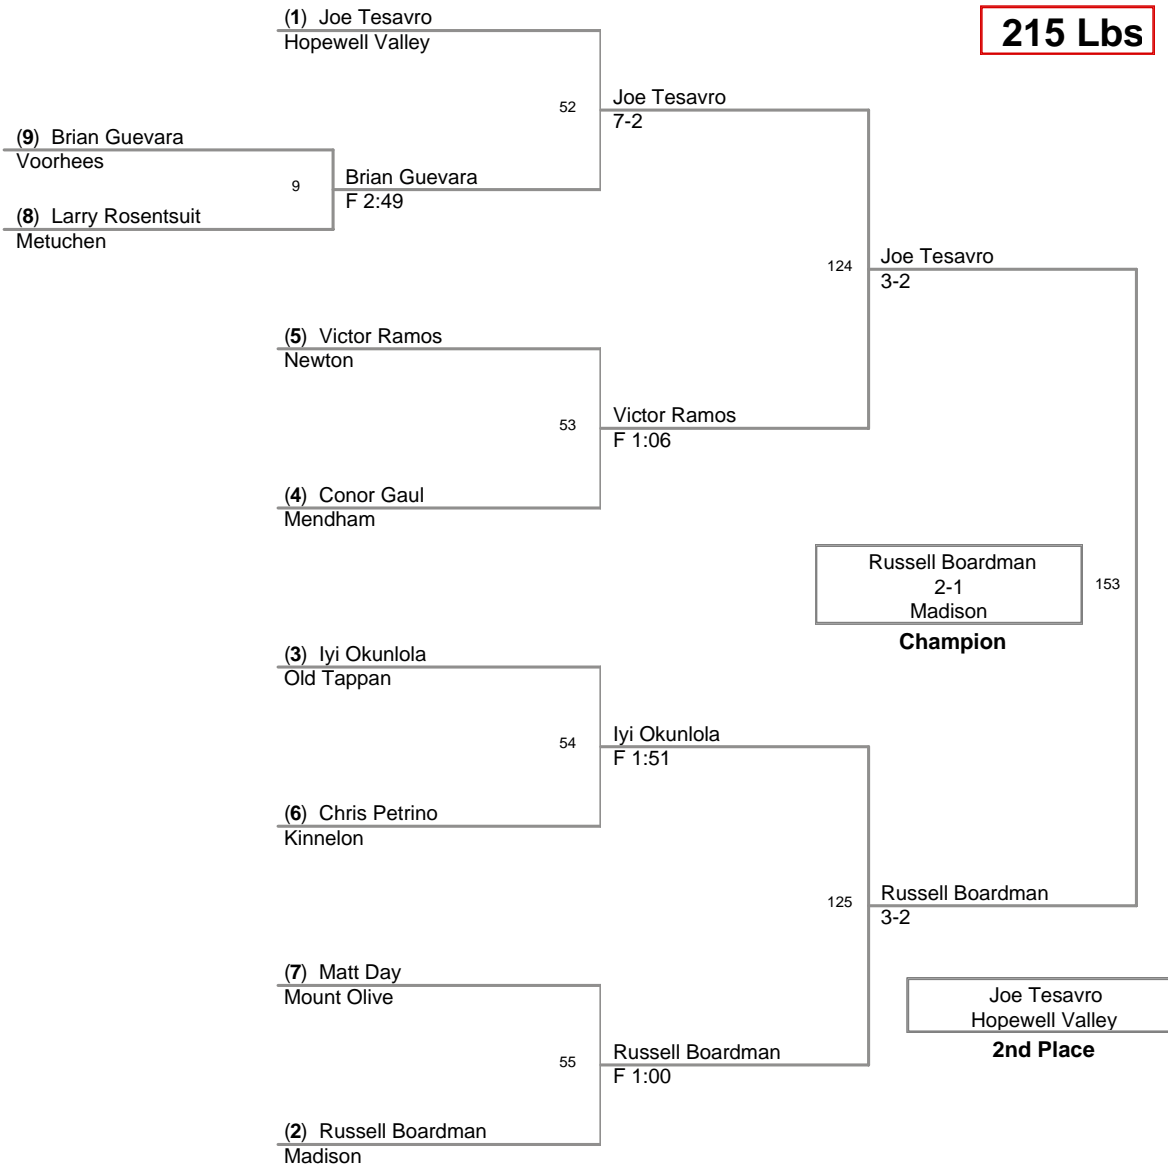

160 Lbs

2008 Mt Olive Marauder
Invitational

171 Lbs

2008 Mt Olive Marauder
Invitational

189 Lbs

2008 Mt Olive Marauder
Invitational

215 Lbs

2008 Mt Olive Marauder
Invitational