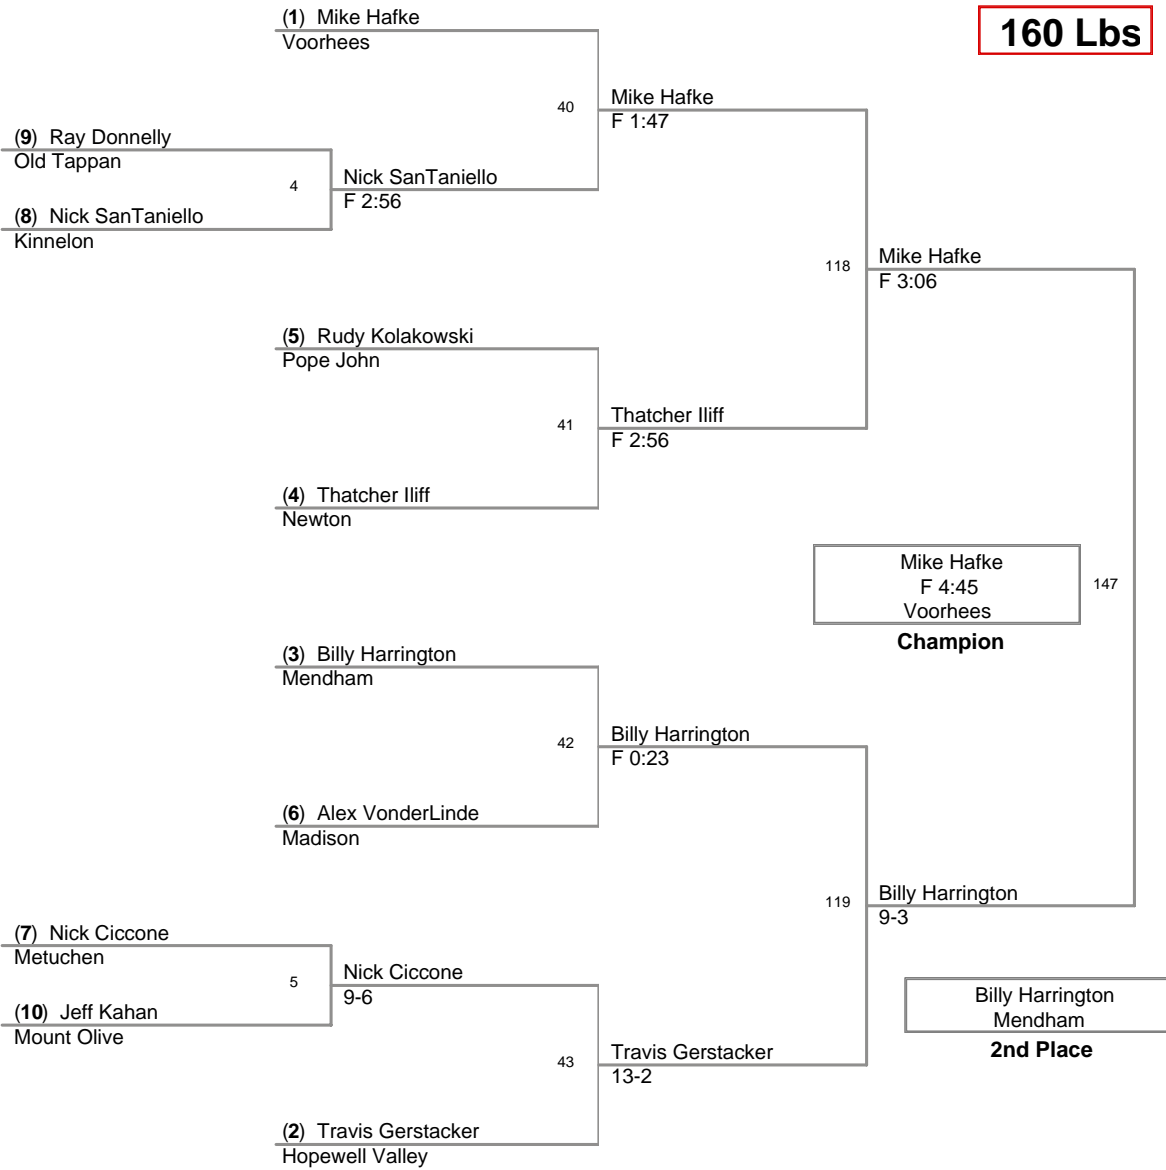

135 Lbs

2008 Mt Olive Marauder
Invitational

140 Lbs

2008 Mt Olive Marauder
Invitational

145 Lbs

2008 Mt Olive Marauder
Invitational

152 Lbs

2008 Mt Olive Marauder
Invitational

160 Lbs

2008 Mt Olive Marauder
Invitational

171 Lbs

2008 Mt Olive Marauder
Invitational

189 Lbs

2008 Mt Olive Marauder
Invitational

215 Lbs

2008 Mt Olive Marauder
Invitational