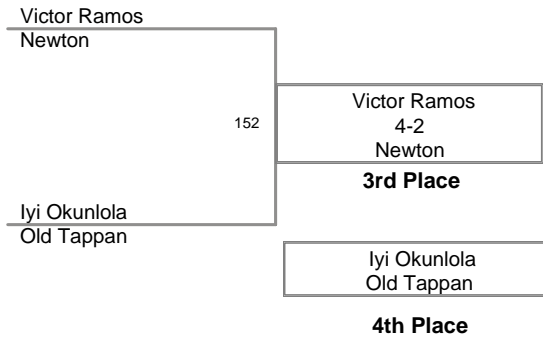

135 Lbs

2008 Mt Olive Marauder
Invitational

140 Lbs

2008 Mt Olive Marauder
Invitational

145 Lbs

2008 Mt Olive Marauder
Invitational

152 Lbs

2008 Mt Olive Marauder
Invitational

160 Lbs

2008 Mt Olive Marauder
Invitational

171 Lbs

2008 Mt Olive Marauder
Invitational

189 Lbs

2008 Mt Olive Marauder
Invitational

215 Lbs

2008 Mt Olive Marauder
Invitational