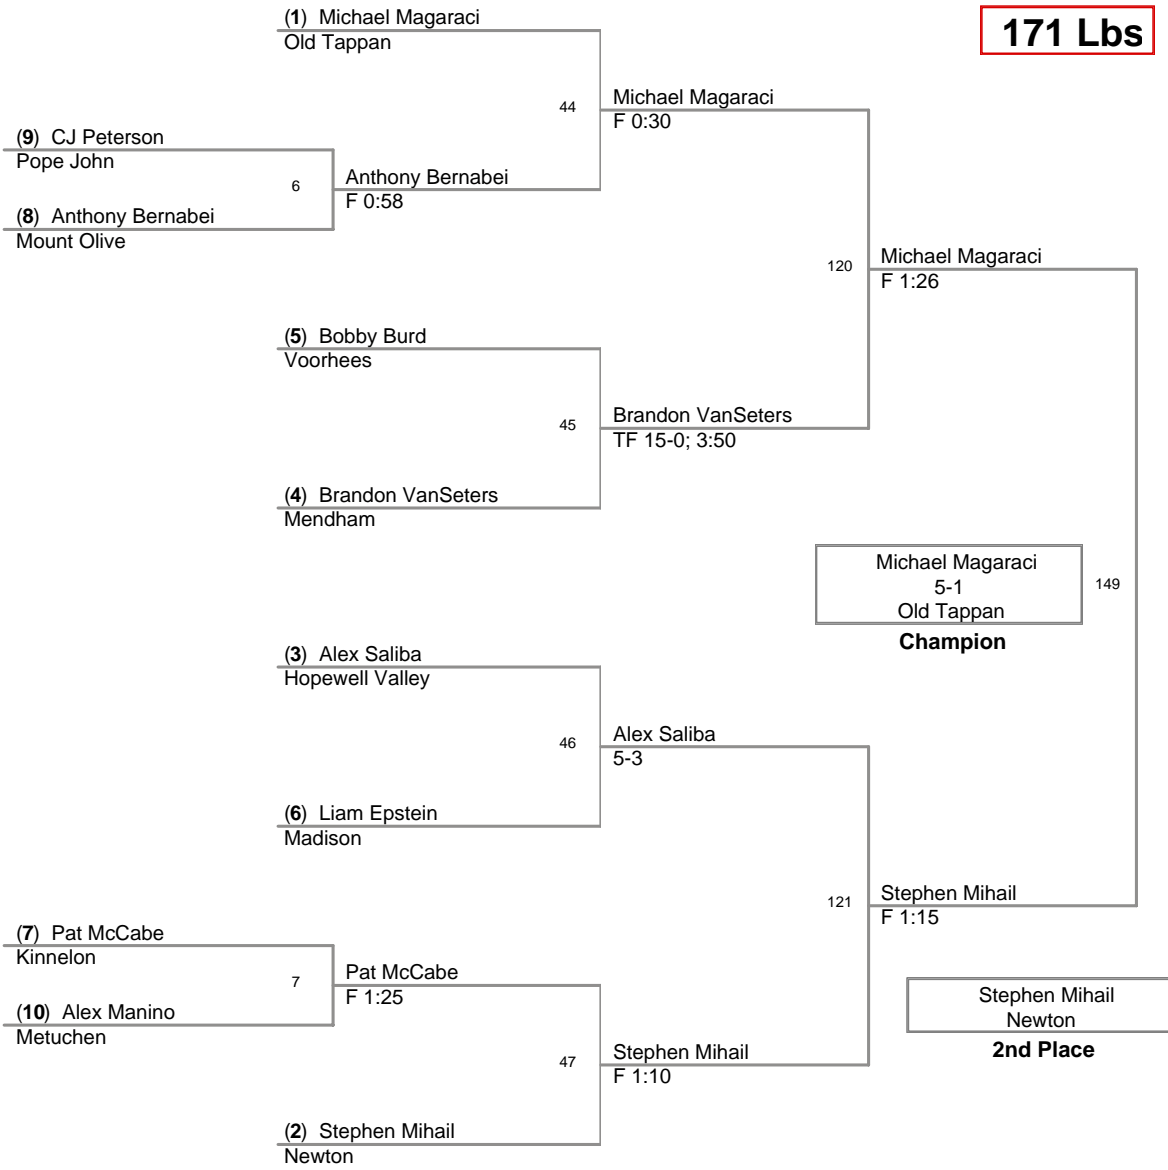

135 Lbs

2008 Mt Olive Marauder
Invitational

140 Lbs

2008 Mt Olive Marauder
Invitational

145 Lbs

2008 Mt Olive Marauder
Invitational

152 Lbs

2008 Mt Olive Marauder
Invitational

160 Lbs

2008 Mt Olive Marauder
Invitational

171 Lbs

2008 Mt Olive Marauder
Invitational

189 Lbs

2008 Mt Olive Marauder
Invitational

215 Lbs

2008 Mt Olive Marauder
Invitational