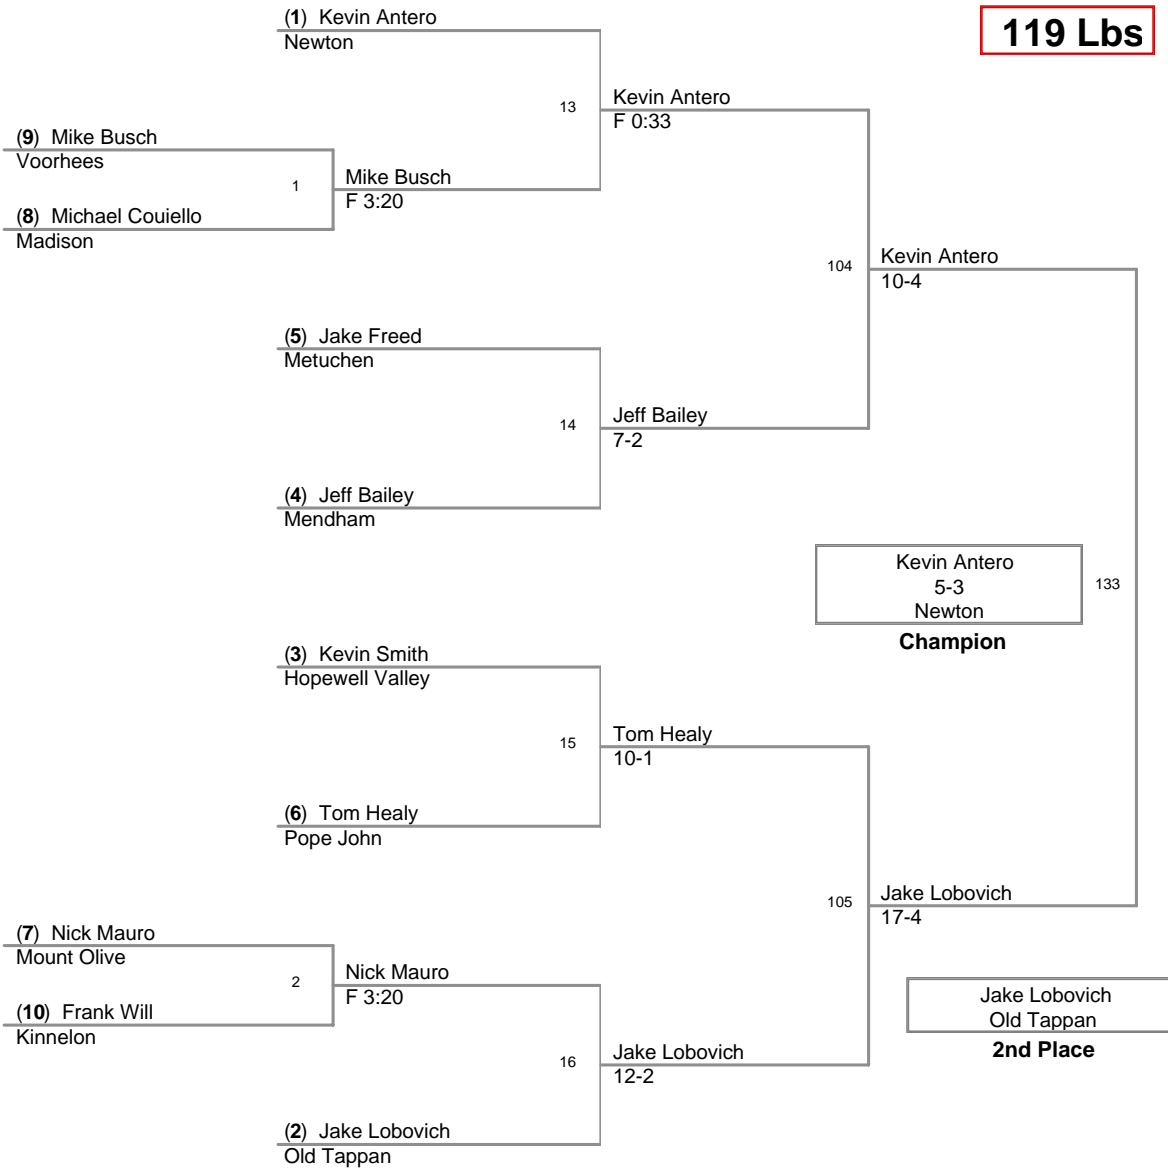

2008 Mt Olive Marauder
Invitational

119 Lbs