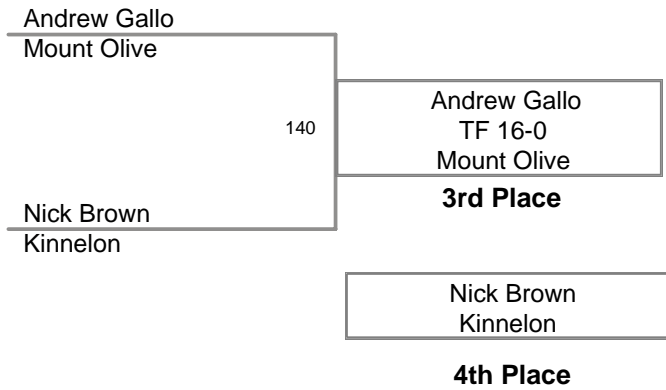

112 Lbs

2008 Mt Olive Marauder
Invitational

119 Lbs

2008 Mt Olive Marauder
Invitational

125 Lbs

2008 Mt Olive Marauder
Invitational

130 Lbs

2008 Mt Olive Marauder
Invitational

135 Lbs

2008 Mt Olive Marauder
Invitational

140 Lbs

2008 Mt Olive Marauder
Invitational

145 Lbs

2008 Mt Olive Marauder
Invitational

152 Lbs

2008 Mt Olive Marauder
Invitational