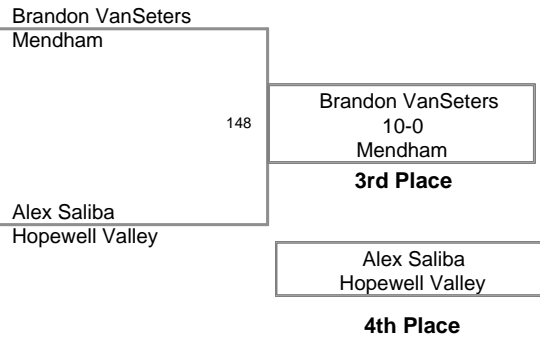

112 Lbs

2008 Mt Olive Marauder
Invitational

119 Lbs

2008 Mt Olive Marauder
Invitational

125 Lbs

2008 Mt Olive Marauder
Invitational

130 Lbs

2008 Mt Olive Marauder
Invitational

135 Lbs

2008 Mt Olive Marauder
Invitational

140 Lbs

2008 Mt Olive Marauder
Invitational

145 Lbs

2008 Mt Olive Marauder
Invitational

152 Lbs

2008 Mt Olive Marauder
Invitational

160 Lbs

2008 Mt Olive Marauder
Invitational

171 Lbs

2008 Mt Olive Marauder
Invitational

189 Lbs

2008 Mt Olive Marauder
Invitational

215 Lbs

2008 Mt Olive Marauder
Invitational