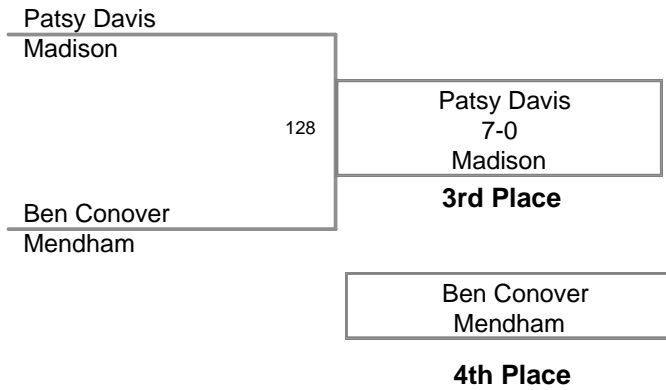

Wrestlers Remaining as of ...

Championship Round Finals

Consolation Round Consy Finals

Export

Print

2008 Mt Olive Marauder
Invitational

103 Lbs

2008 Mt Olive Marauder
Invitational

112 Lbs

2008 Mt Olive Marauder
Invitational

119 Lbs

2008 Mt Olive Marauder
Invitational

125 Lbs

2008 Mt Olive Marauder
Invitational

130 Lbs

2008 Mt Olive Marauder
Invitational