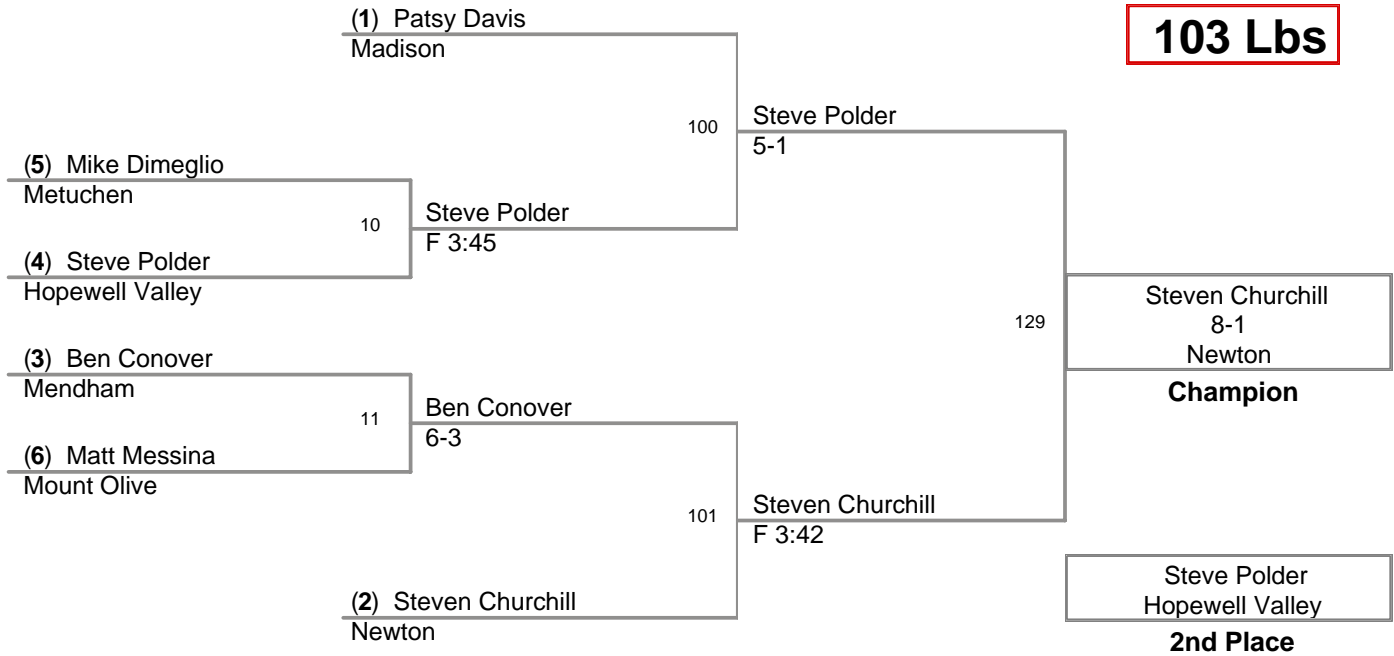

Wrestlers Remaining as of ...

Championship Round Finals

Consolation Round Consy Finals

Export

Print

2008 Mt Olive Marauder
Invitational

103 Lbs

2008 Mt Olive Marauder
Invitational