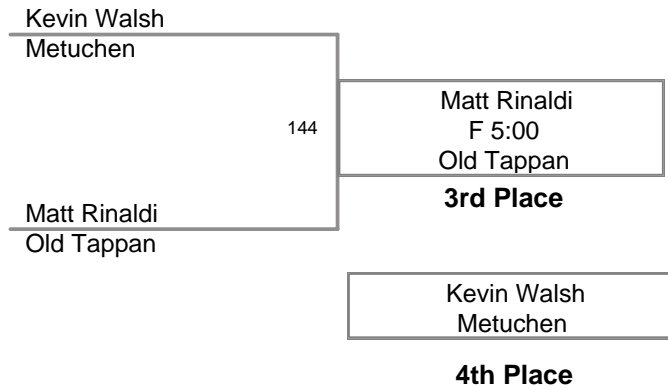

135 Lbs

2008 Mt Olive Marauder
Invitational

140 Lbs

2008 Mt Olive Marauder
Invitational

145 Lbs

2008 Mt Olive Marauder
Invitational

152 Lbs

2008 Mt Olive Marauder
Invitational