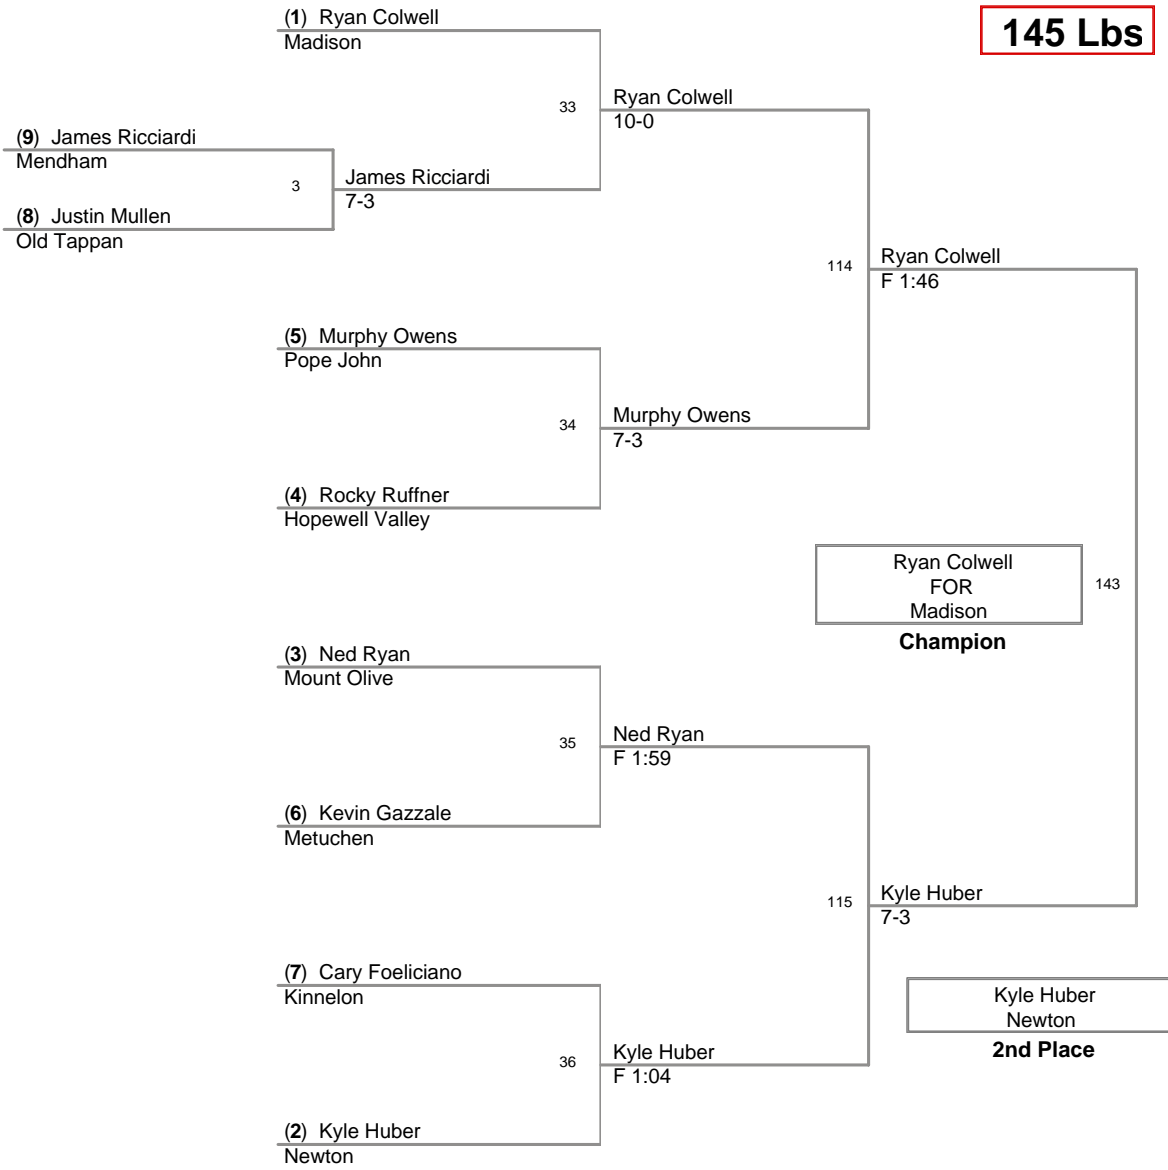

135 Lbs

2008 Mt Olive Marauder
Invitational

140 Lbs

2008 Mt Olive Marauder
Invitational

145 Lbs

2008 Mt Olive Marauder
Invitational

152 Lbs

2008 Mt Olive Marauder
Invitational