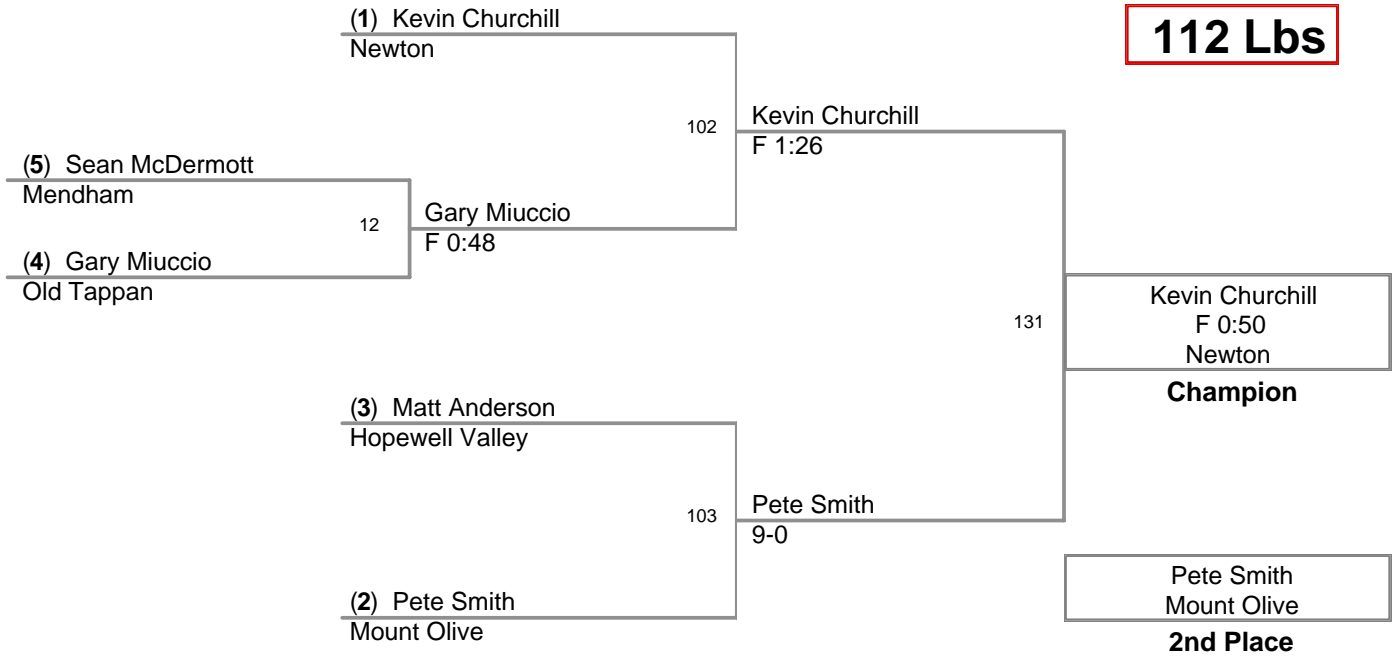

2008 Mt Olive Marauder
Invitational

112 Lbs