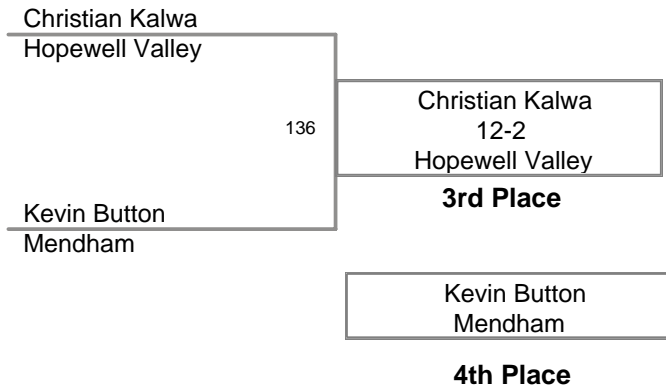

112 Lbs

2008 Mt Olive Marauder
Invitational

119 Lbs

2008 Mt Olive Marauder
Invitational

125 Lbs

2008 Mt Olive Marauder
Invitational

130 Lbs

2008 Mt Olive Marauder
Invitational