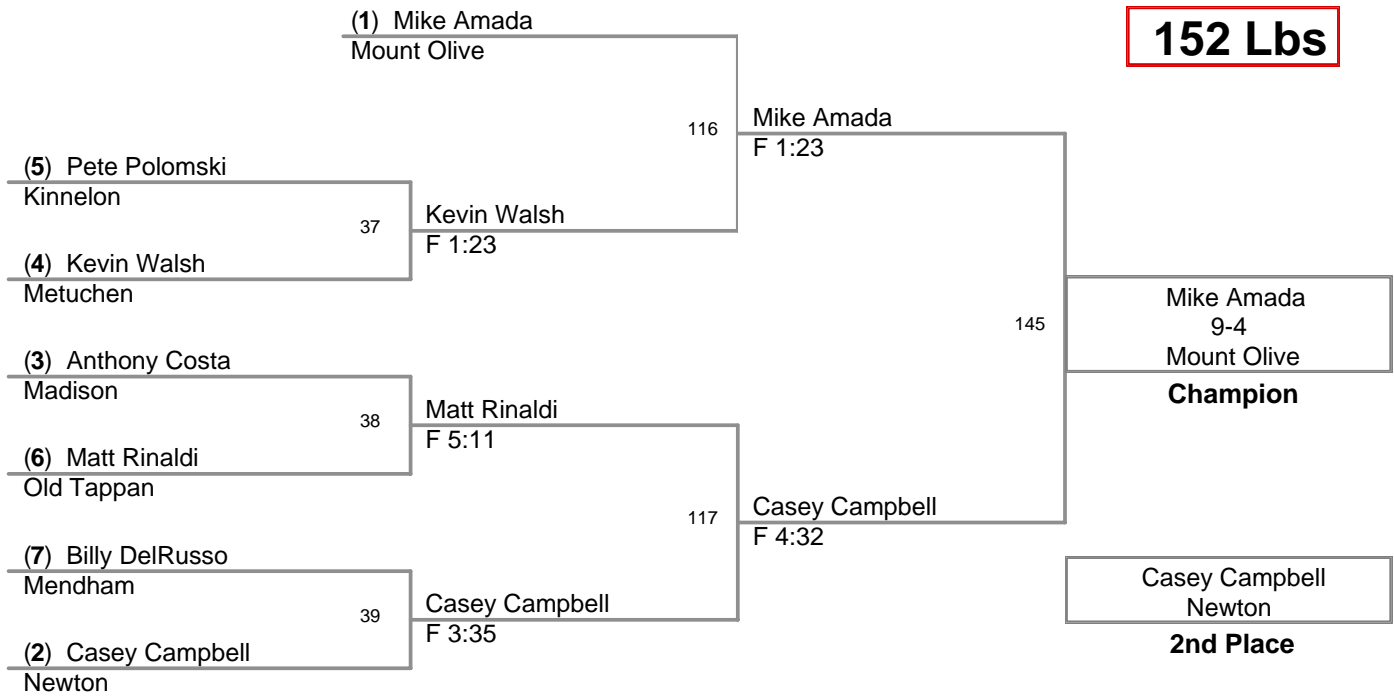

135 Lbs

2008 Mt Olive Marauder
Invitational

140 Lbs

2008 Mt Olive Marauder
Invitational

145 Lbs

2008 Mt Olive Marauder
Invitational

152 Lbs

2008 Mt Olive Marauder
Invitational