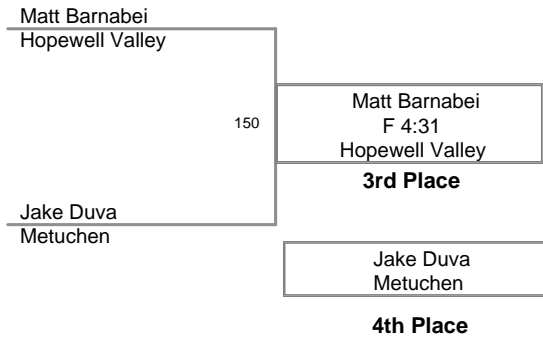

160 Lbs

2008 Mt Olive Marauder
Invitational

171 Lbs

2008 Mt Olive Marauder
Invitational

189 Lbs

2008 Mt Olive Marauder
Invitational

215 Lbs

2008 Mt Olive Marauder
Invitational