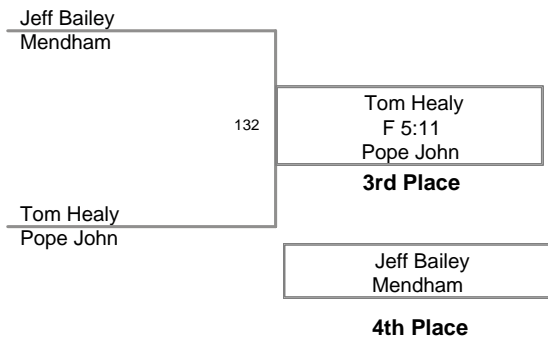

Wrestlers Remaining as of ...

Championship Round Finals

Consolation Round Consy Finals

Export

Print

2008 Mt Olive Marauder
Invitational

103 Lbs

2008 Mt Olive Marauder
Invitational

112 Lbs

2008 Mt Olive Marauder
Invitational

119 Lbs

2008 Mt Olive Marauder
Invitational

125 Lbs

2008 Mt Olive Marauder
Invitational

130 Lbs

2008 Mt Olive Marauder
Invitational