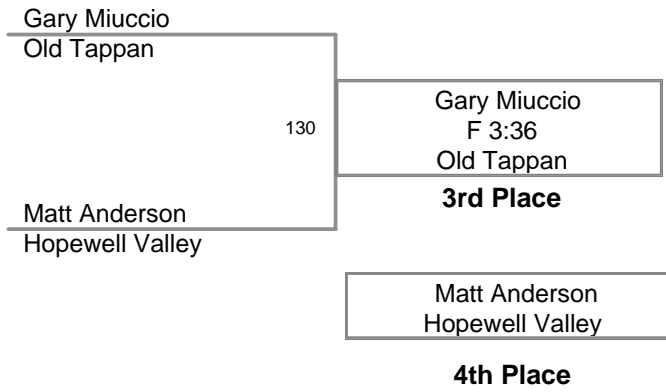

2008 Mt Olive Marauder
Invitational

112 Lbs