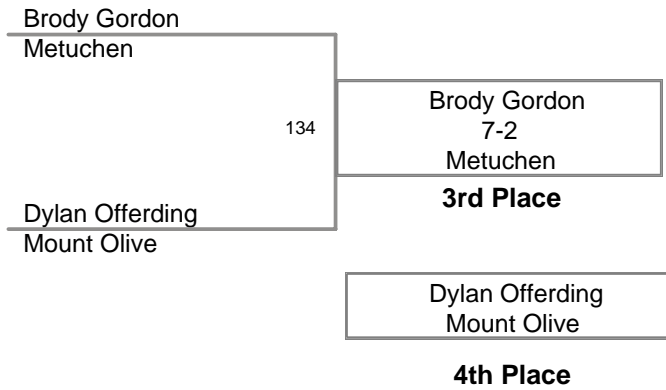

112 Lbs

2008 Mt Olive Marauder
Invitational

119 Lbs

2008 Mt Olive Marauder
Invitational

125 Lbs

2008 Mt Olive Marauder
Invitational

130 Lbs

2008 Mt Olive Marauder
Invitational

135 Lbs

2008 Mt Olive Marauder
Invitational

140 Lbs

2008 Mt Olive Marauder
Invitational

145 Lbs

2008 Mt Olive Marauder
Invitational

152 Lbs

2008 Mt Olive Marauder
Invitational