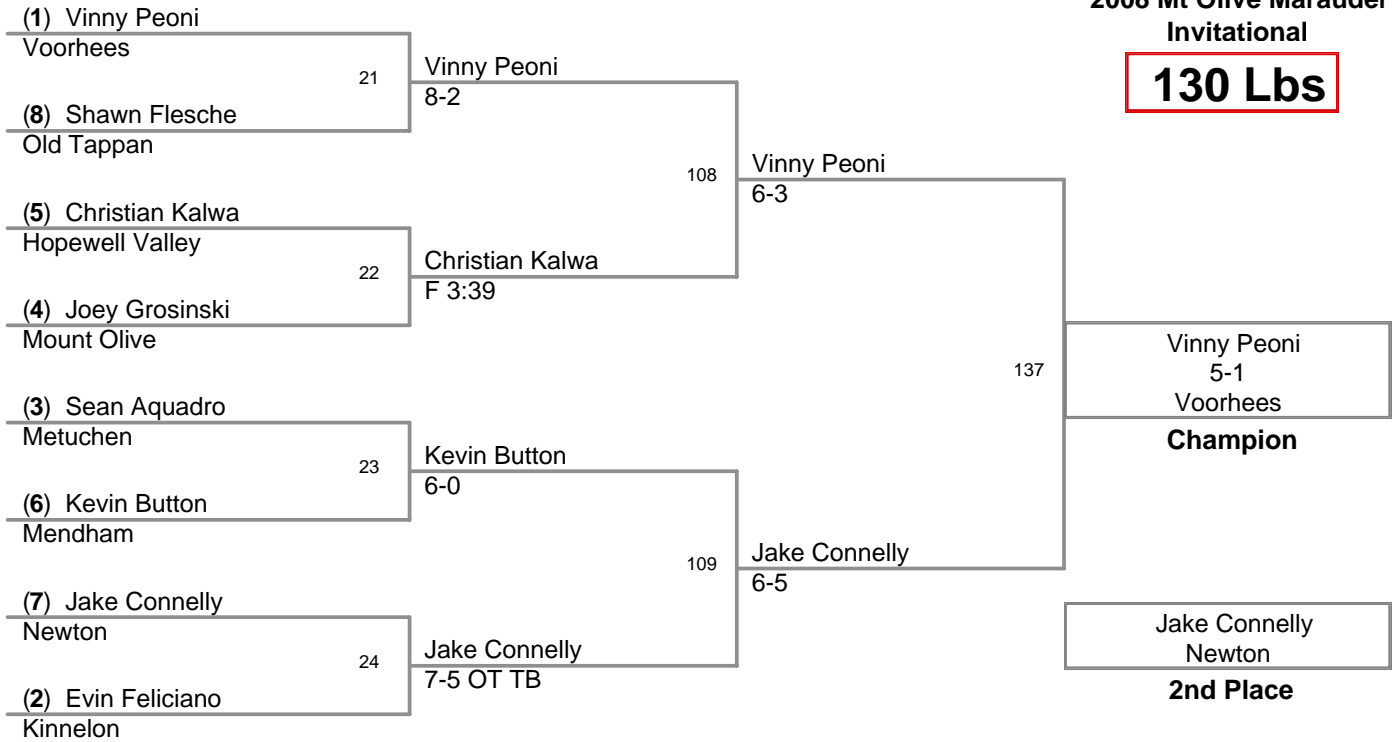

112 Lbs

2008 Mt Olive Marauder
Invitational

119 Lbs

2008 Mt Olive Marauder
Invitational

125 Lbs

2008 Mt Olive Marauder
Invitational

130 Lbs

2008 Mt Olive Marauder
Invitational