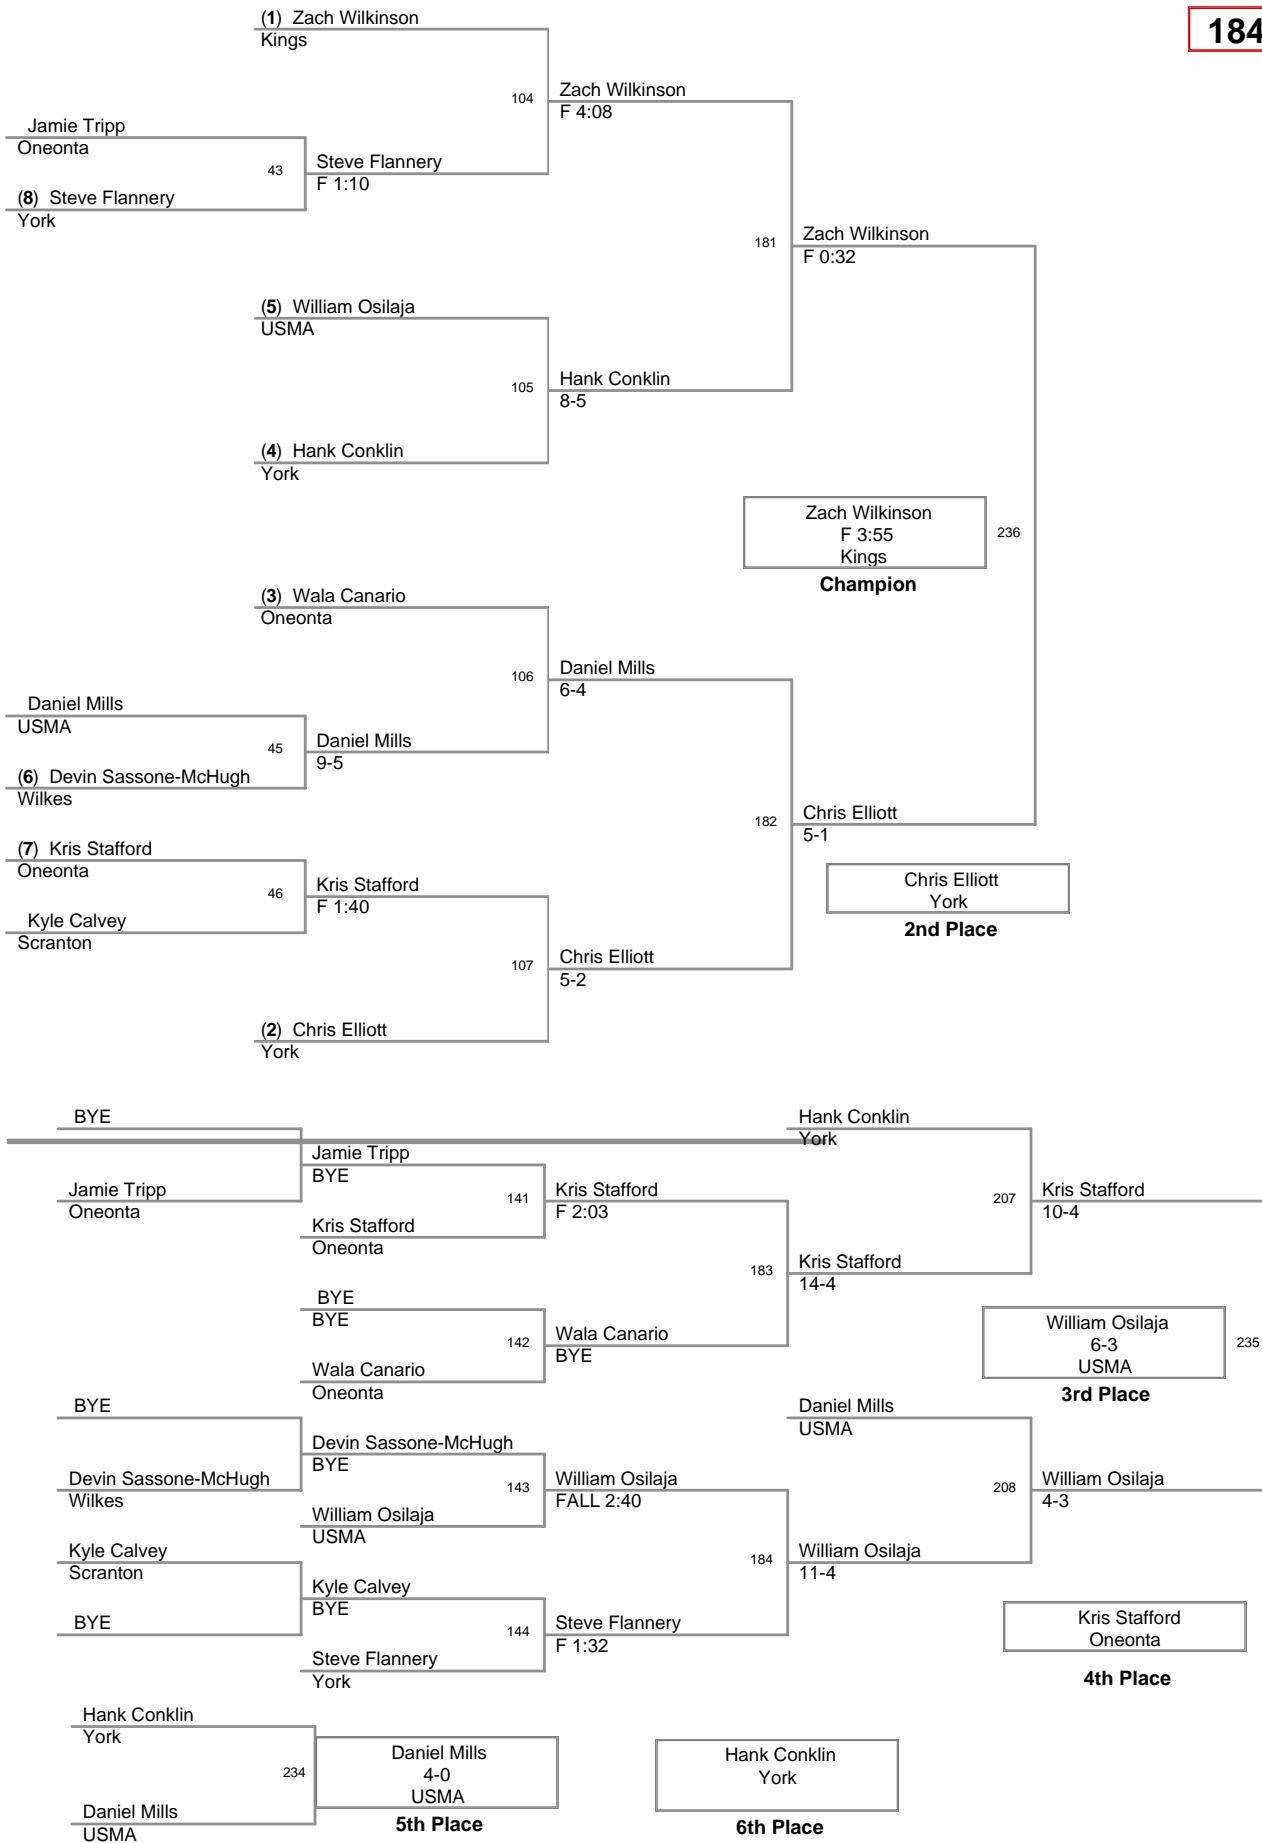

Kings College Monarch  
Invitational

**133 Lbs**

Kings College Monarch  
Invitationa

**141 Lbs**

Kings College Monarch  
Invitational

**149 Lbs**

Kings College Monarch  
Invitationa

**157 Lbs**

Kings College Monarch  
Invitationa

**165 Lbs**

Kings College Monarch  
Invitationa

**174 Lbs**

Kings College Monarch  
Invitationa

**197 Lbs**

**Kings College Monarch  
Invitationa**

**285 Lbs**