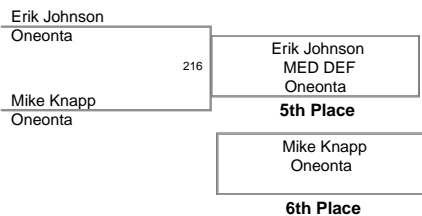

## FINAL TEAM STANDINGS

11/08/08 KINGS COLLEGE MONARCH INVITATIONAL

1 York	148
2 Wilkes	123
3 Oneonta	104
4 USMA	103
5 Kings	98
6 Muhlenburg	35
7 Scranton	17.5

Kings College Monarch  
Invitational

**125 Lbs**

Kings College Monarch  
Invitational

**133 Lbs**

Kings College Monarch  
Invitationa

**141 Lbs**

Kings College Monarch  
Invitational

**149 Lbs**

Kings College Monarch  
Invitationa

**157 Lbs**