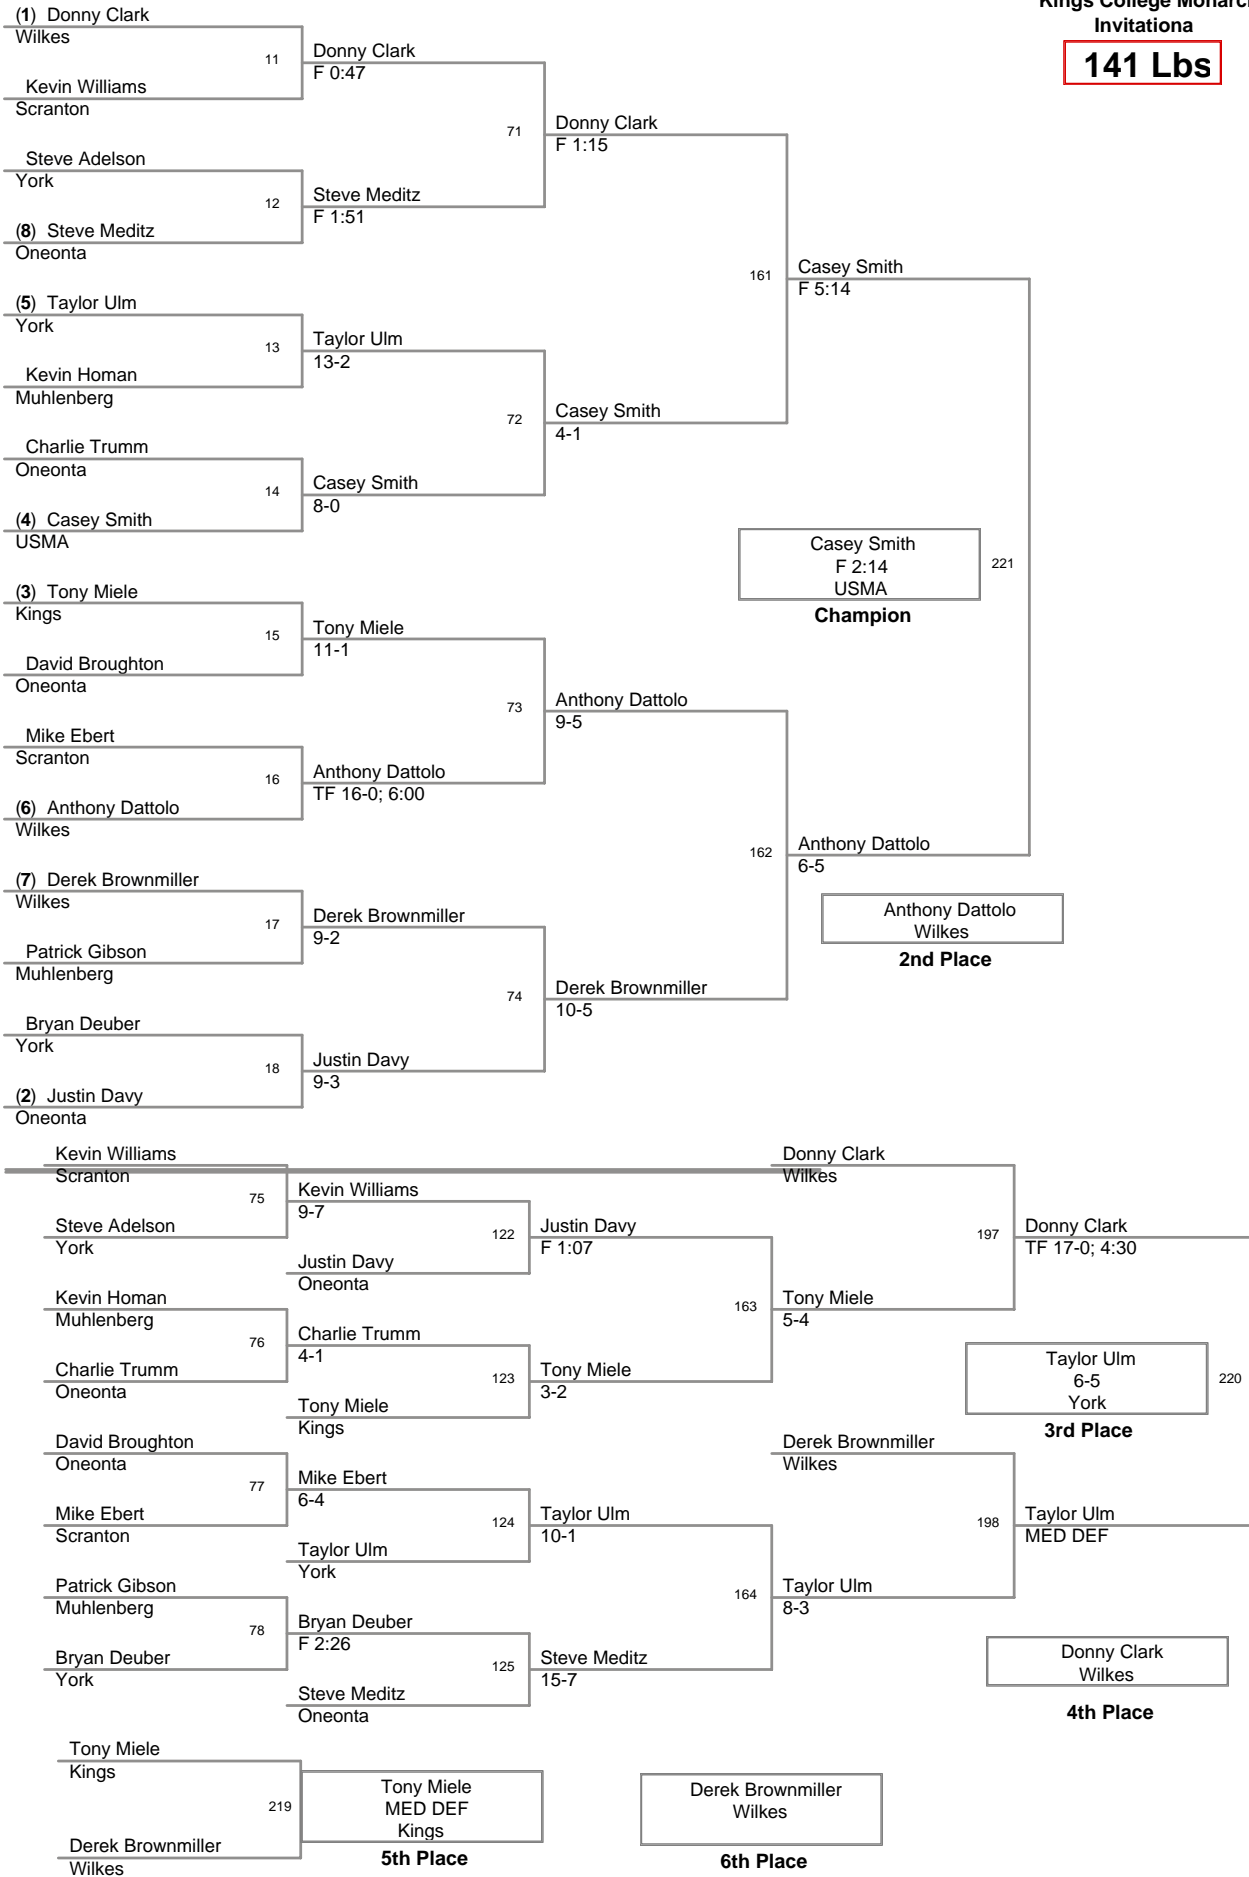

## FINAL TEAM STANDINGS

11/08/08 KINGS COLLEGE MONARCH INVITATIONAL

1 York	148
2 Wilkes	123
3 Oneonta	104
4 USMA	103
5 Kings	98
6 Muhlenburg	35
7 Scranton	17.5

Kings College Monarch  
Invitational

**125 Lbs**

Kings College Monarch  
Invitational

**133 Lbs**

Kings College Monarch  
Invitationa

**141 Lbs**

Kings College Monarch  
Invitational

**149 Lbs**

Kings College Monarch  
Invitationa

**157 Lbs**

Kings College Monarch  
Invitationa

**165 Lbs**

Kings College Monarch  
Invitationa

**174 Lbs**

Kings College Monarch  
Invitationa

**197 Lbs**

**Kings College Monarch  
Invitationa**

**285 Lbs**