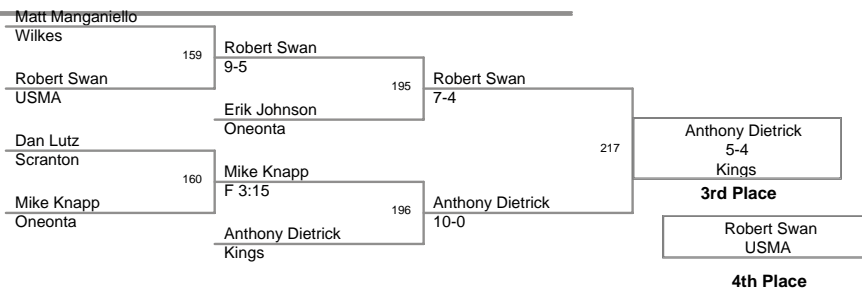

## FINAL TEAM STANDINGS

11/08/08 KINGS COLLEGE MONARCH INVITATIONAL

1 York	148
2 Wilkes	123
3 Oneonta	104
4 USMA	103
5 Kings	98
6 Muhlenburg	35
7 Scranton	17.5

Kings College Monarch  
Invitational

**125 Lbs**

Kings College Monarch  
Invitational

**133 Lbs**

Kings College Monarch  
Invitationa

**141 Lbs**

Kings College Monarch  
Invitational

**149 Lbs**

Kings College Monarch  
Invitationa

**157 Lbs**

Kings College Monarch  
Invitationa

**165 Lbs**

Kings College Monarch  
Invitationa

**174 Lbs**

Kings College Monarch  
Invitationa

**197 Lbs**

**Kings College Monarch  
Invitationa**

**285 Lbs**