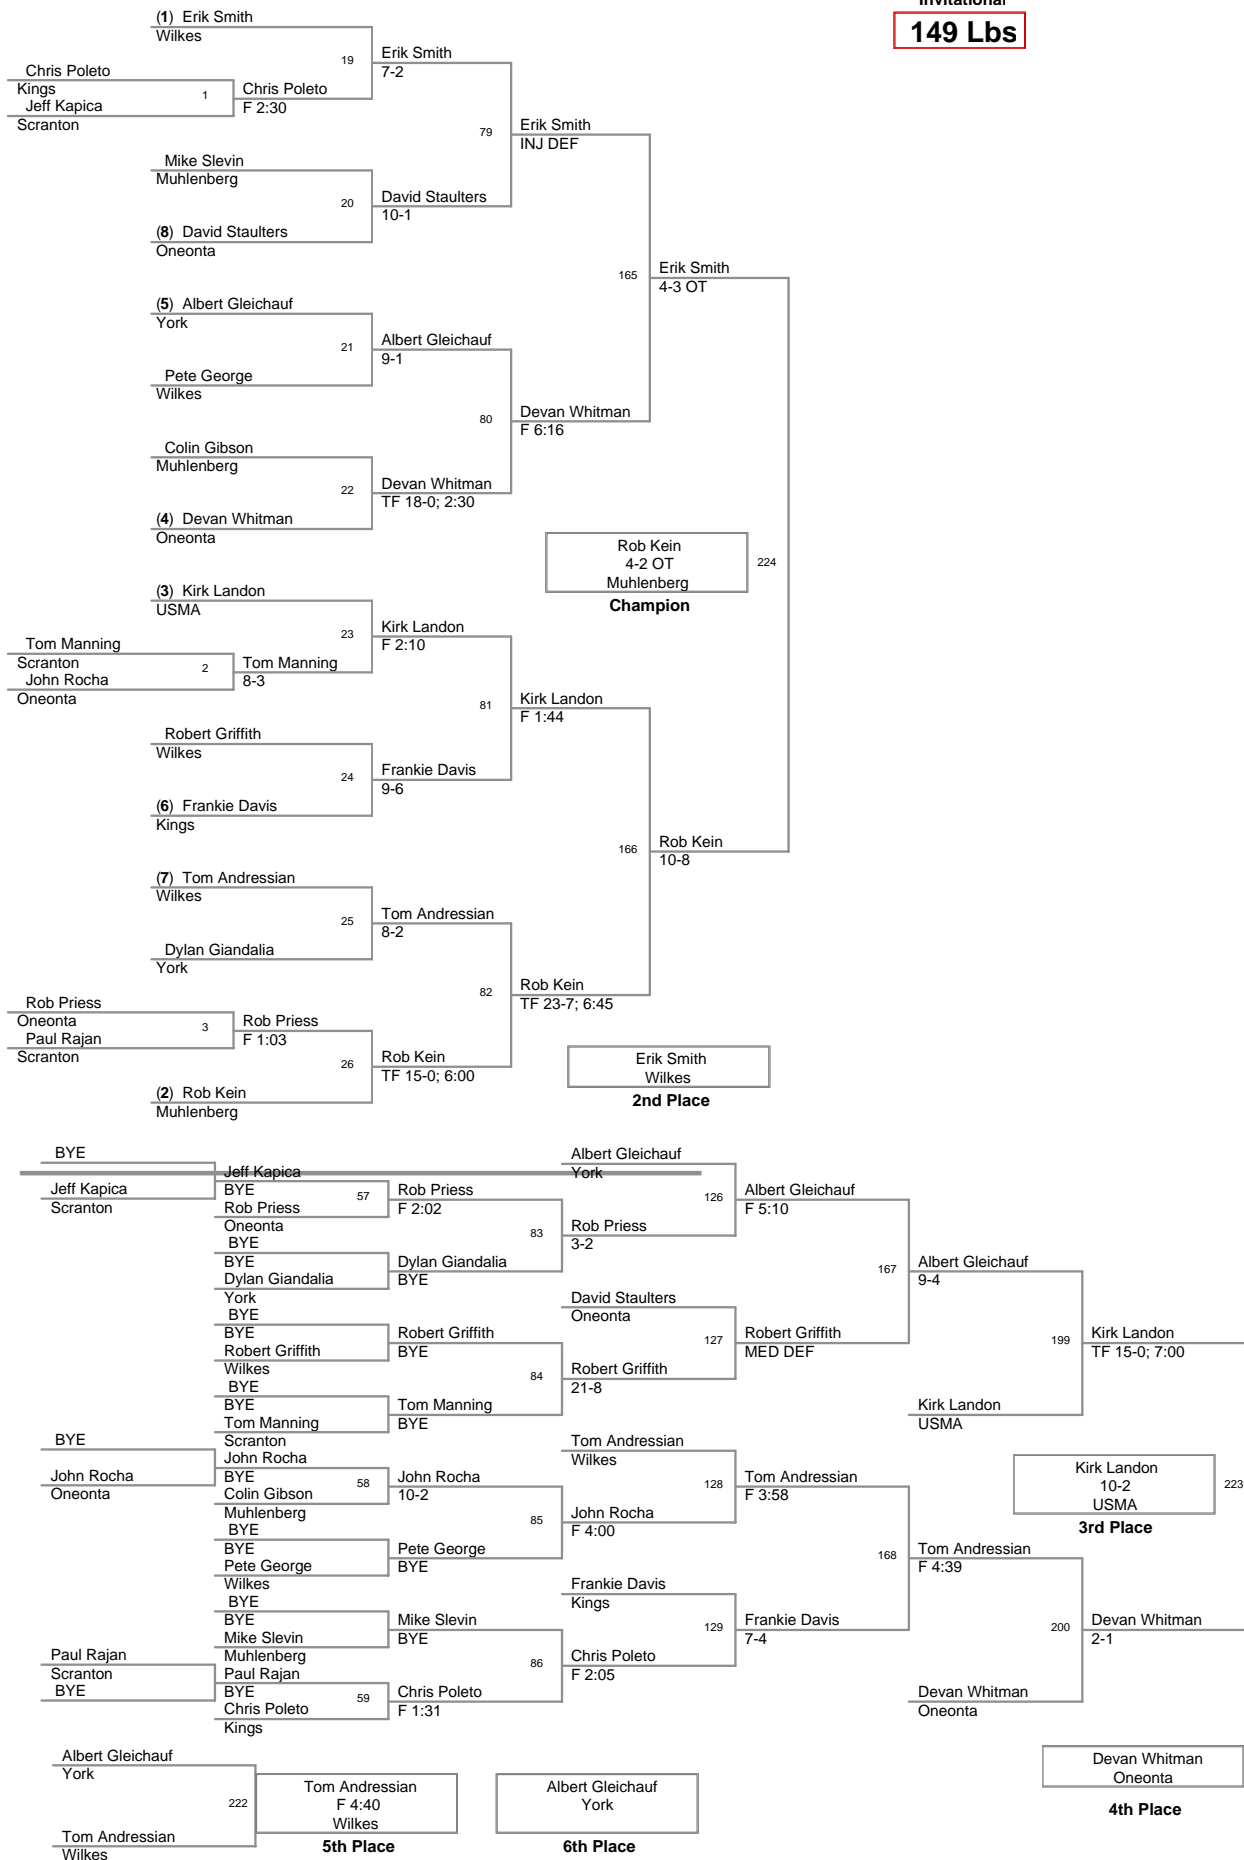

Kings College Monarch  
Invitational

**133 Lbs**

Kings College Monarch  
Invitationa

**141 Lbs**

Kings College Monarch  
Invitational

**149 Lbs**

Kings College Monarch  
Invitationa

**157 Lbs**

Kings College Monarch  
Invitationa

**165 Lbs**

Kings College Monarch  
Invitationa

**174 Lbs**

Kings College Monarch  
Invitationa

**197 Lbs**

**Kings College Monarch  
Invitationa**

**285 Lbs**