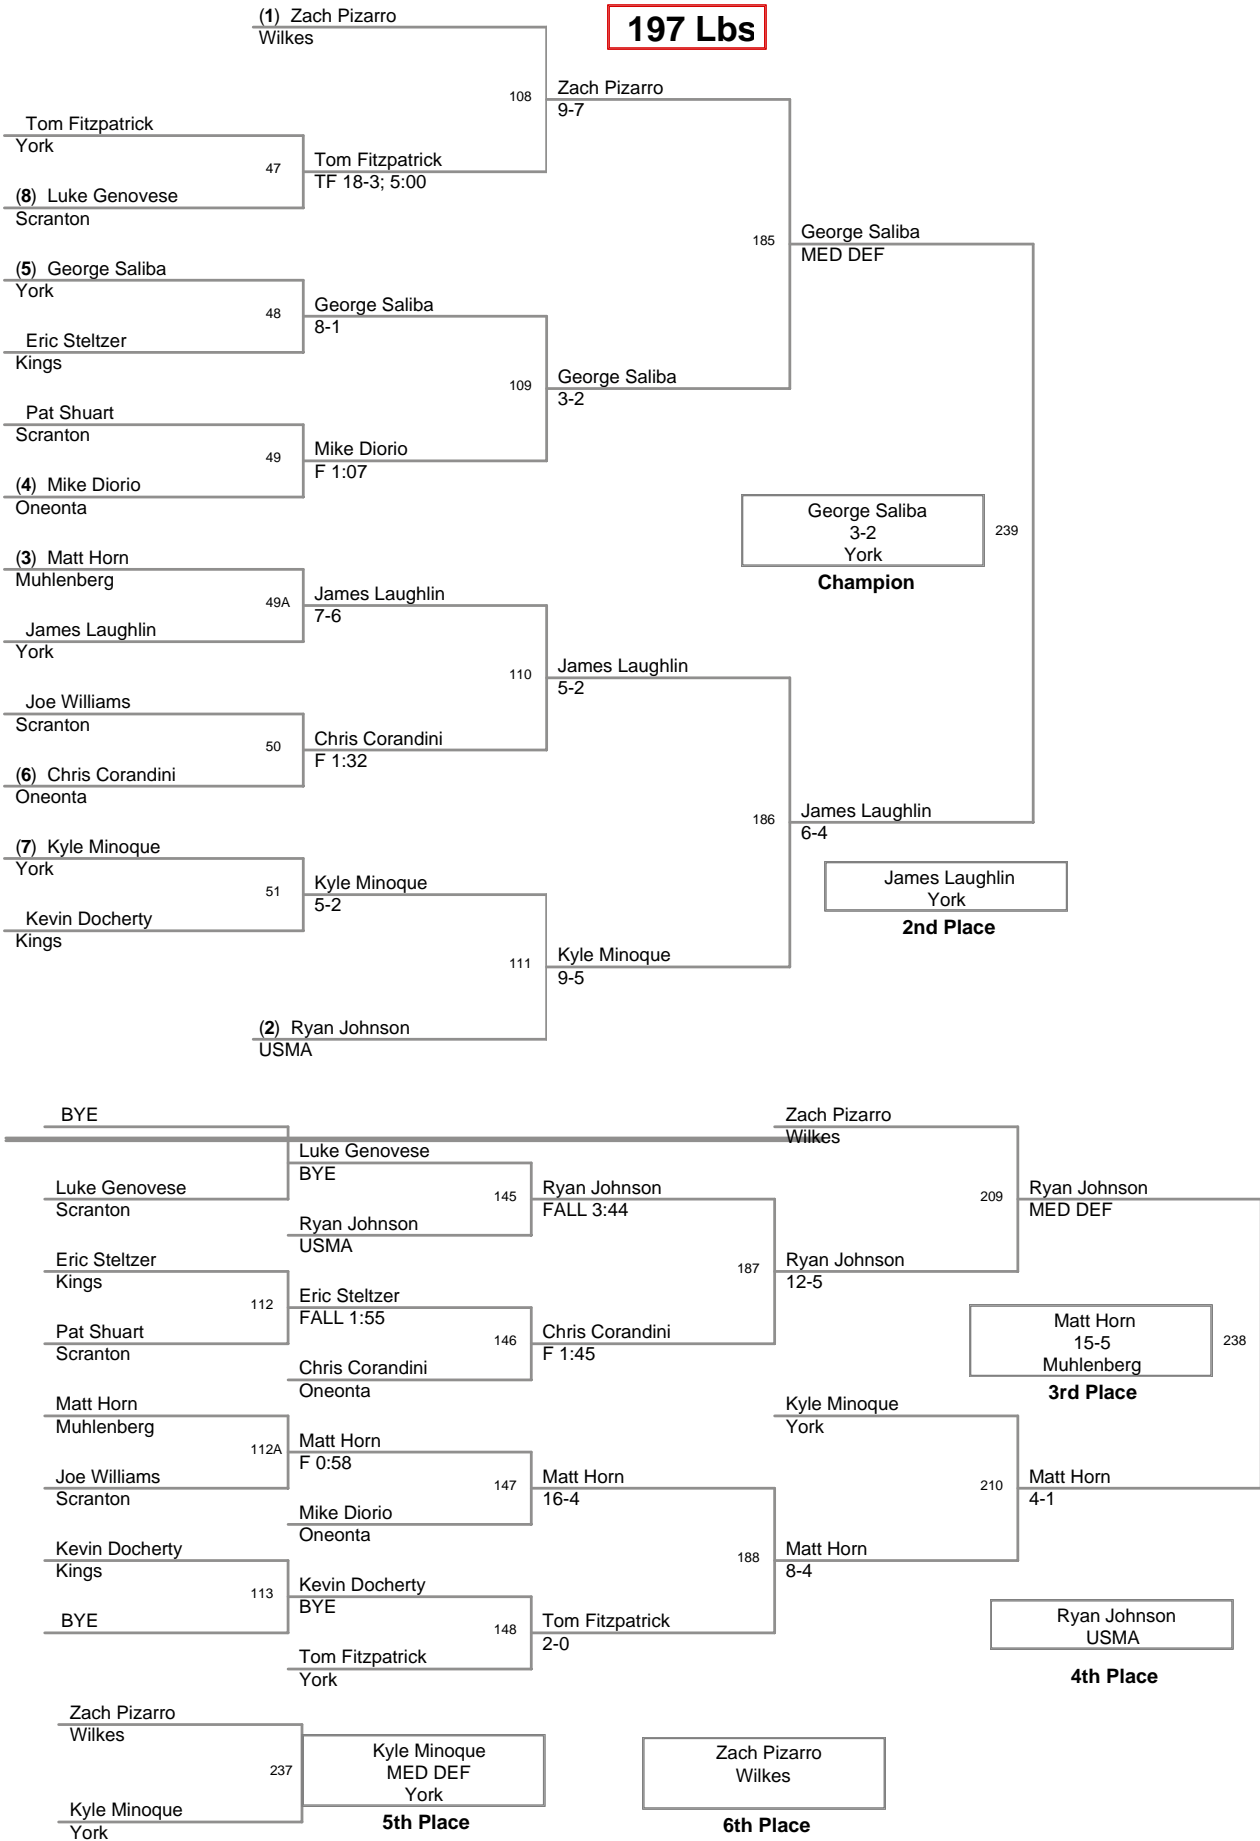

Kings College Monarch  
Invitational

**133 Lbs**

Kings College Monarch  
Invitationa

**141 Lbs**

Kings College Monarch  
Invitational

**149 Lbs**

Kings College Monarch  
Invitationa

**157 Lbs**

Kings College Monarch  
Invitationa

**165 Lbs**

Kings College Monarch  
Invitationa

**174 Lbs**

Kings College Monarch  
Invitationa

**197 Lbs**

**Kings College Monarch  
Invitationa**

**285 Lbs**