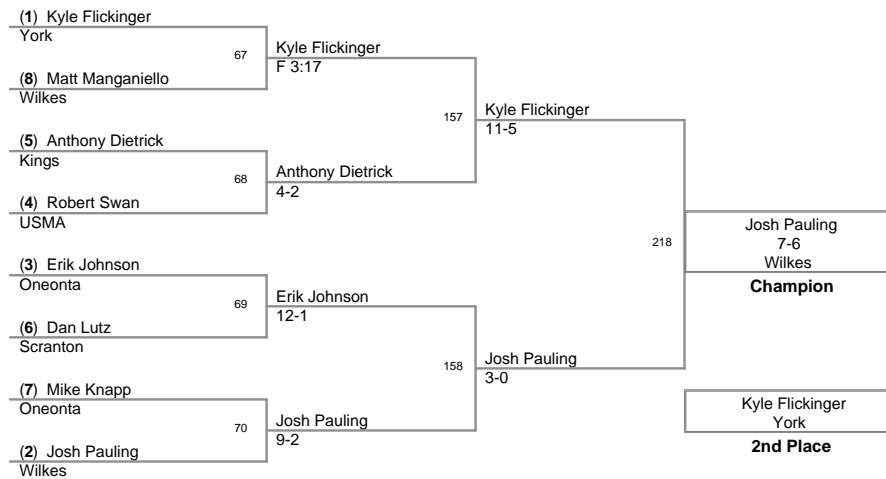

## FINAL TEAM STANDINGS

11/08/08 KINGS COLLEGE MONARCH INVITATIONAL

1 York	148
2 Wilkes	123
3 Oneonta	104
4 USMA	103
5 Kings	98
6 Muhlenburg	35
7 Scranton	17.5

Kings College Monarch  
Invitational

**125 Lbs**

Kings College Monarch  
Invitational

**133 Lbs**

Kings College Monarch  
Invitationa

**141 Lbs**

Kings College Monarch  
Invitational

**149 Lbs**

Kings College Monarch  
Invitationa

**157 Lbs**

Kings College Monarch  
Invitationa

**165 Lbs**

Kings College Monarch  
Invitationa

**174 Lbs**

Kings College Monarch  
Invitationa

**197 Lbs**

**Kings College Monarch  
Invitationa**

**285 Lbs**