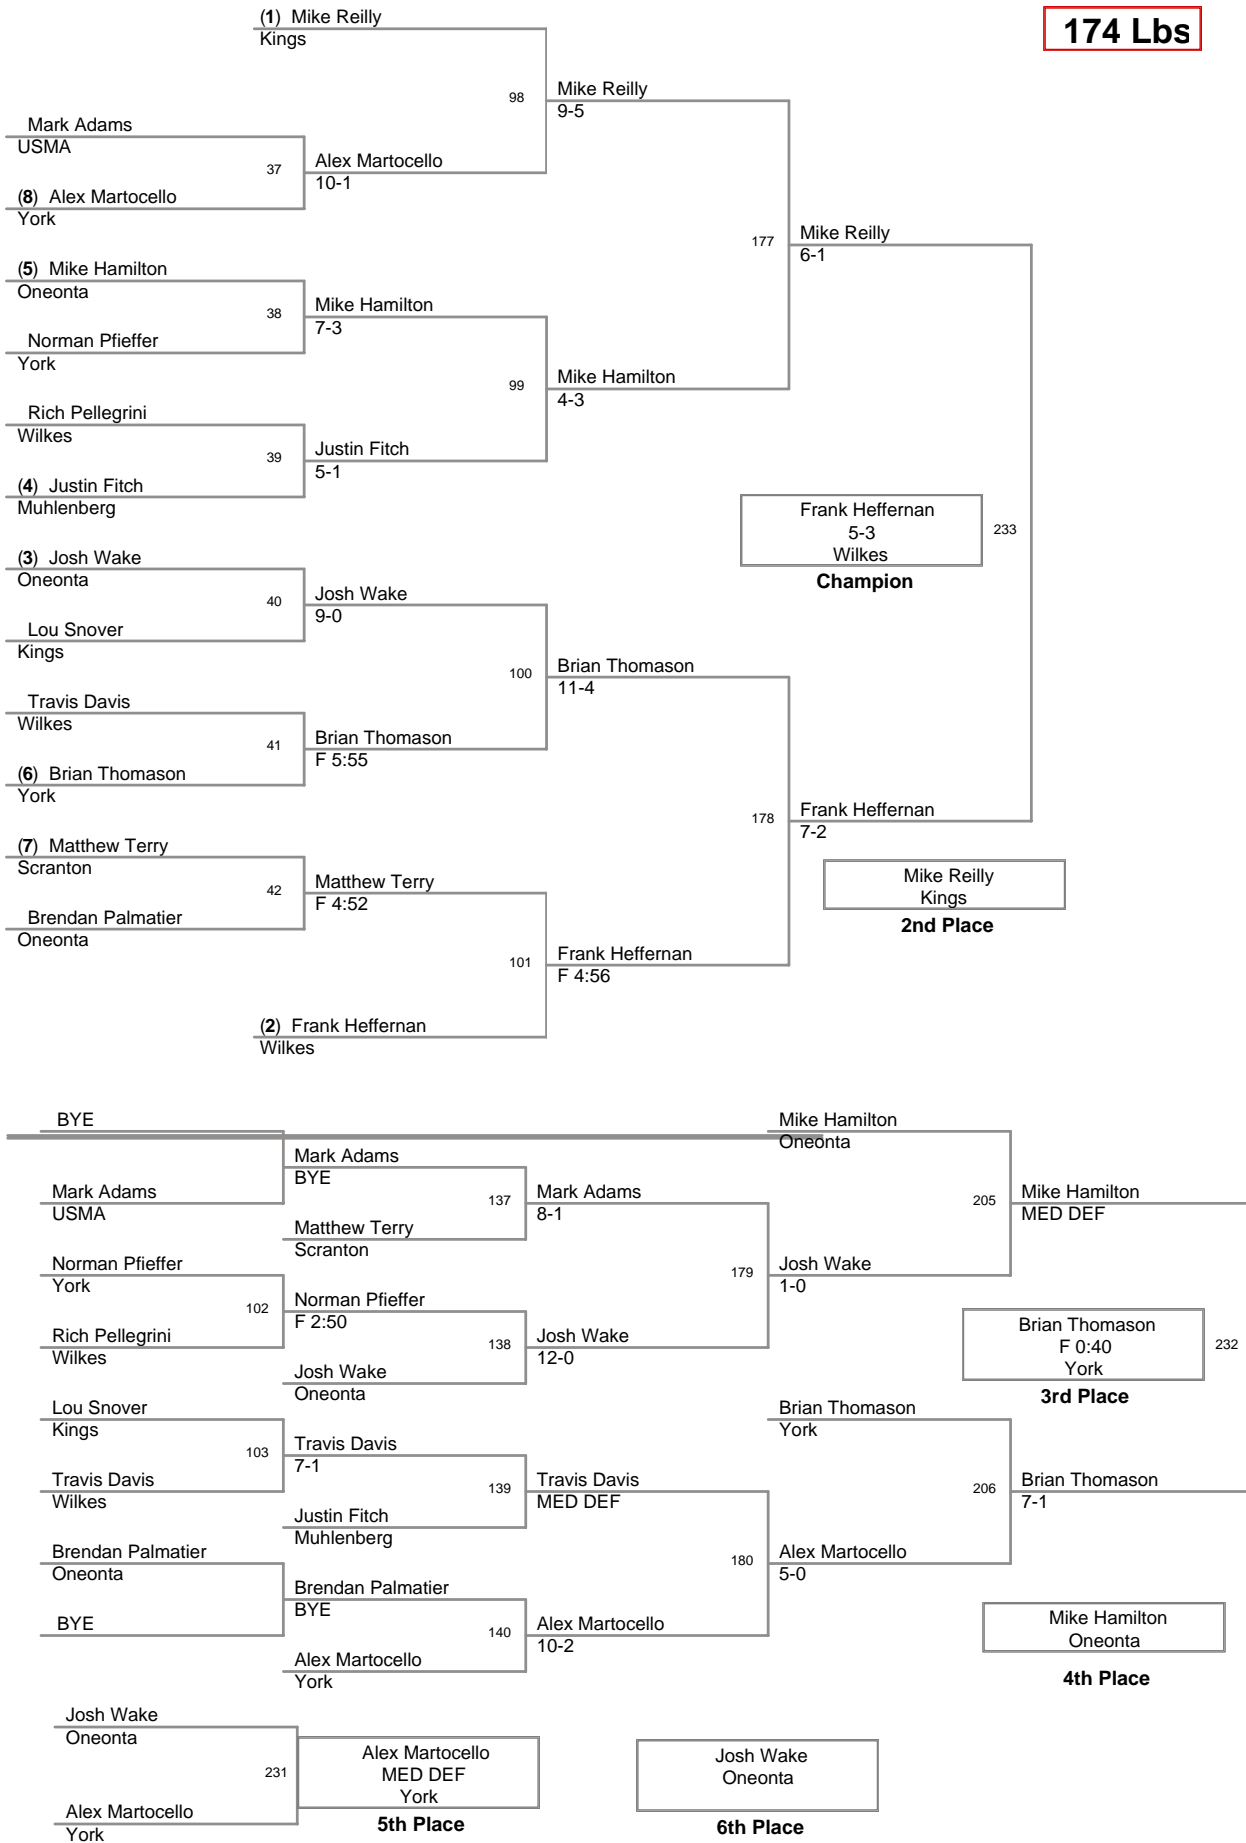

Kings College Monarch  
Invitational

**133 Lbs**

Kings College Monarch  
Invitationa

**141 Lbs**

Kings College Monarch  
Invitational

**149 Lbs**

Kings College Monarch  
Invitationa

**157 Lbs**

Kings College Monarch  
Invitationa

**165 Lbs**

Kings College Monarch  
Invitationa

**174 Lbs**

Kings College Monarch  
Invitationa

**197 Lbs**

**Kings College Monarch  
Invitationa**

**285 Lbs**