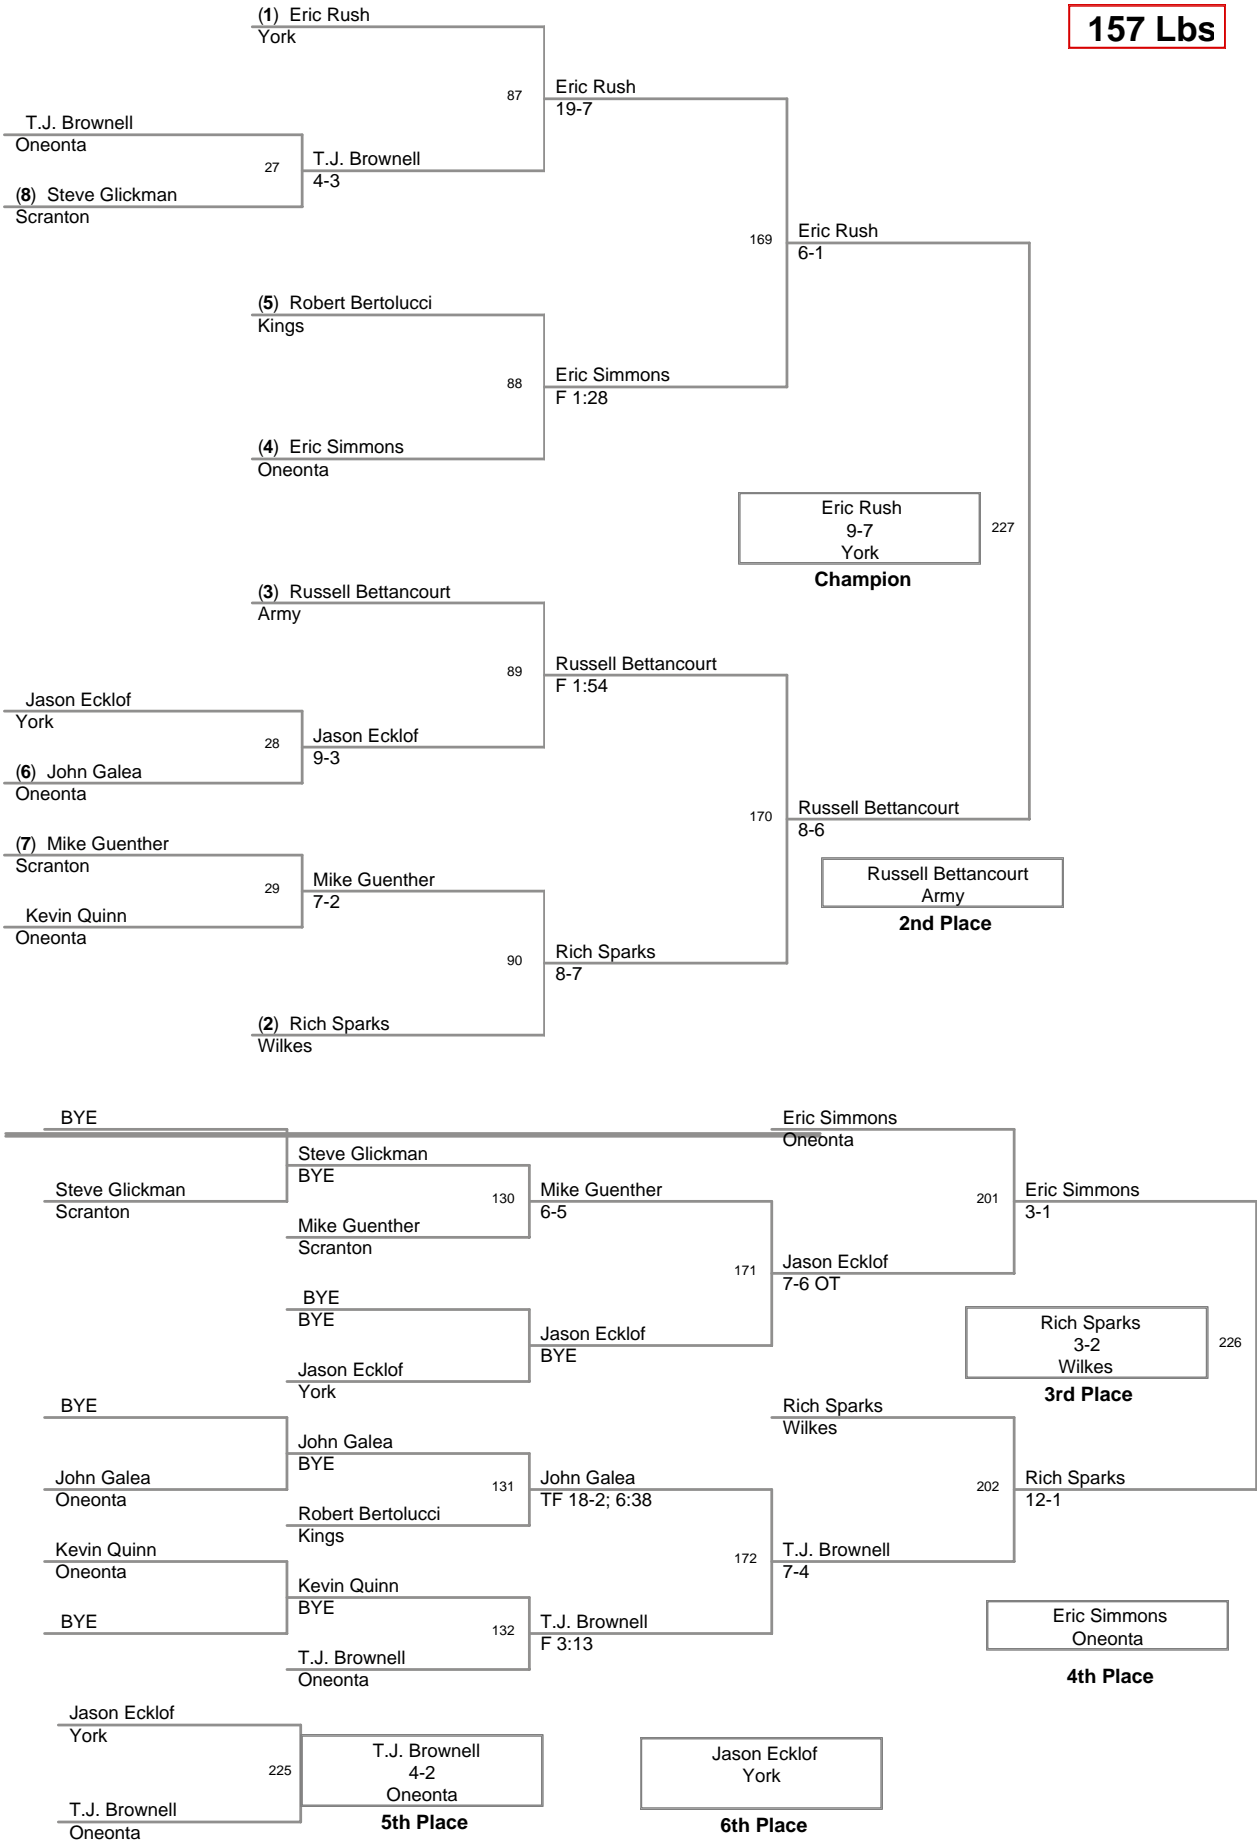

Kings College Monarch  
Invitational

**133 Lbs**

Kings College Monarch  
Invitationa

**141 Lbs**

Kings College Monarch  
Invitational

**149 Lbs**

Kings College Monarch  
Invitationa

**157 Lbs**

Kings College Monarch  
Invitationa

**165 Lbs**

Kings College Monarch  
Invitationa

**174 Lbs**

Kings College Monarch  
Invitationa

**197 Lbs**

**Kings College Monarch  
Invitationa**

**285 Lbs**