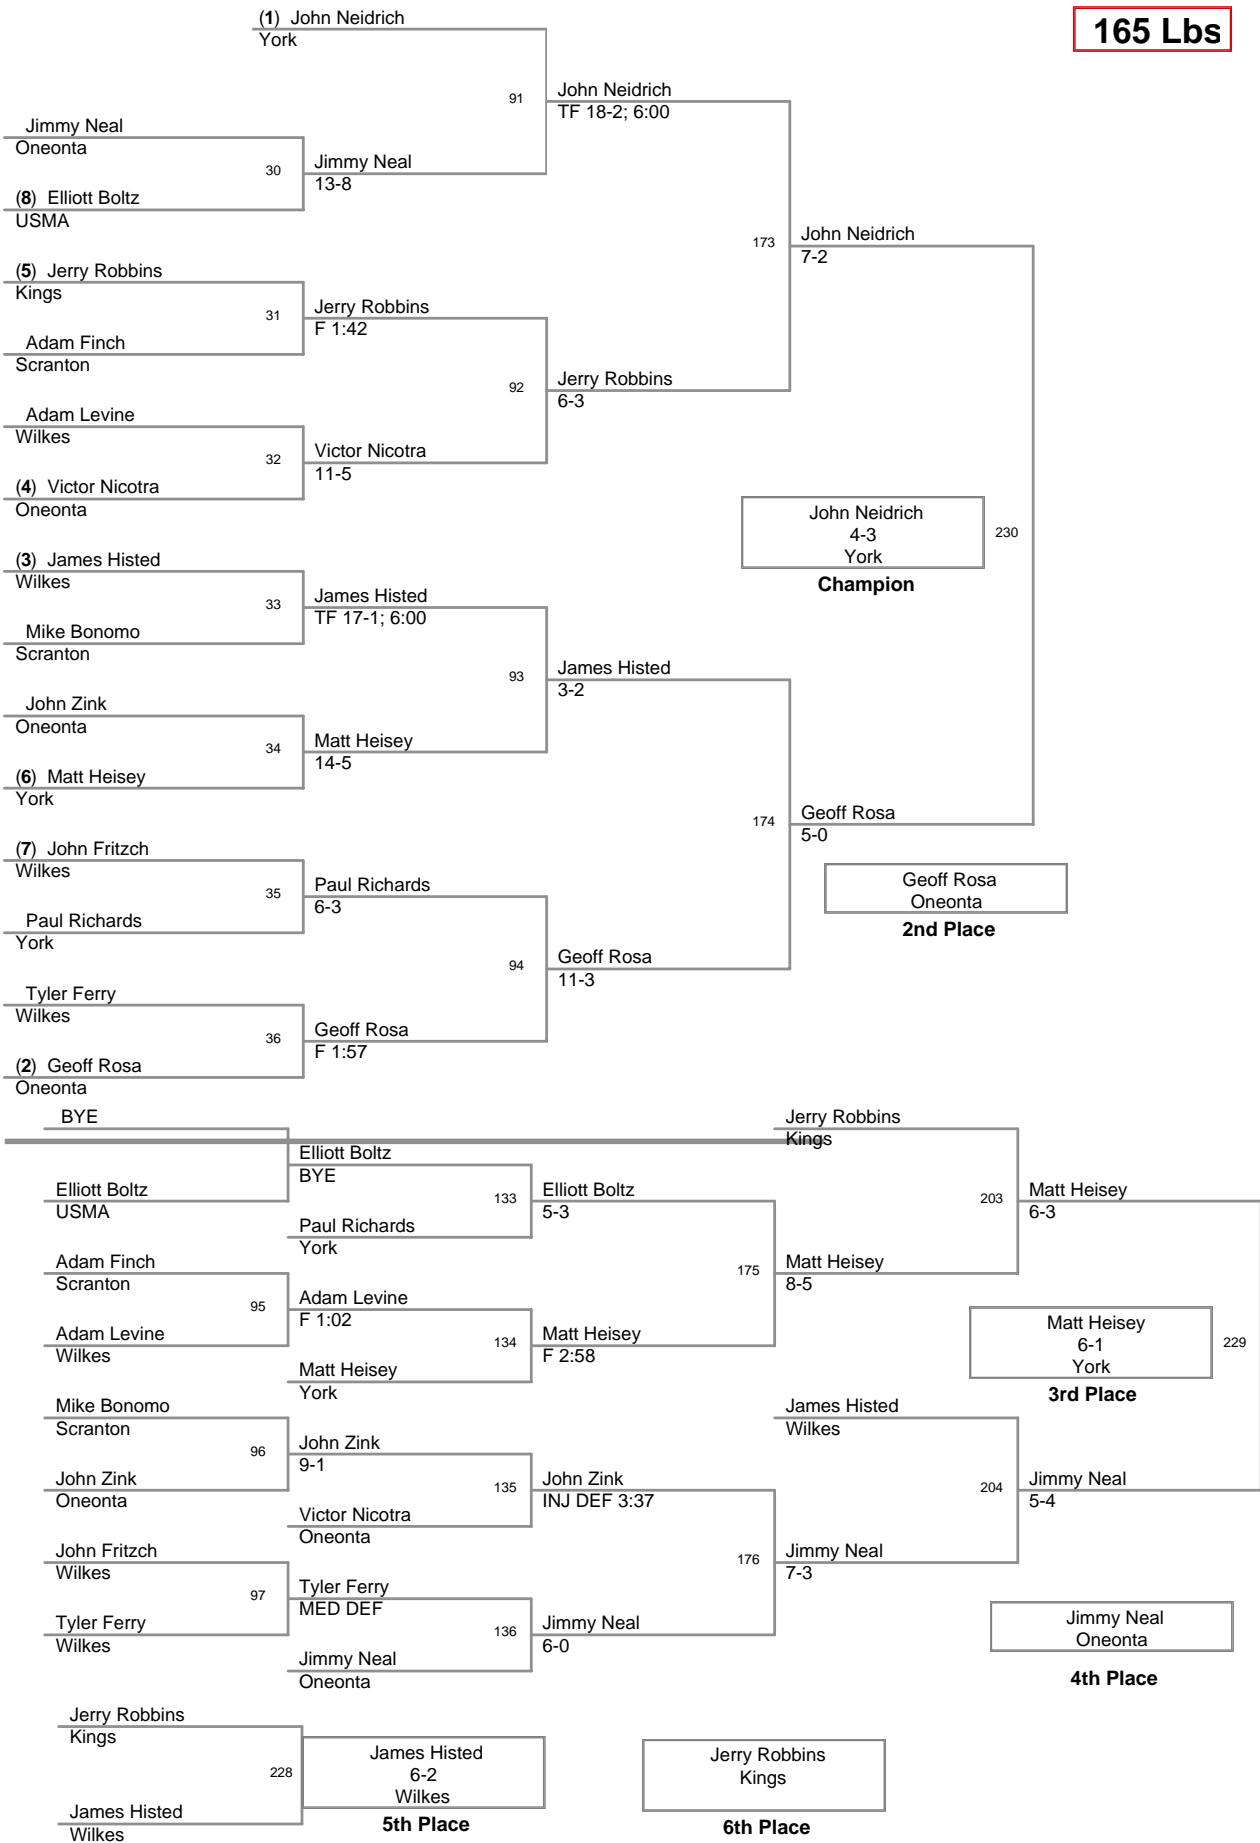

Kings College Monarch  
Invitational

**133 Lbs**

Kings College Monarch  
Invitationa

**141 Lbs**

Kings College Monarch  
Invitational

**149 Lbs**

Kings College Monarch  
Invitationa

**157 Lbs**

Kings College Monarch  
Invitationa

**165 Lbs**

Kings College Monarch  
Invitationa

**174 Lbs**

Kings College Monarch  
Invitationa

**197 Lbs**

**Kings College Monarch  
Invitationa**

**285 Lbs**