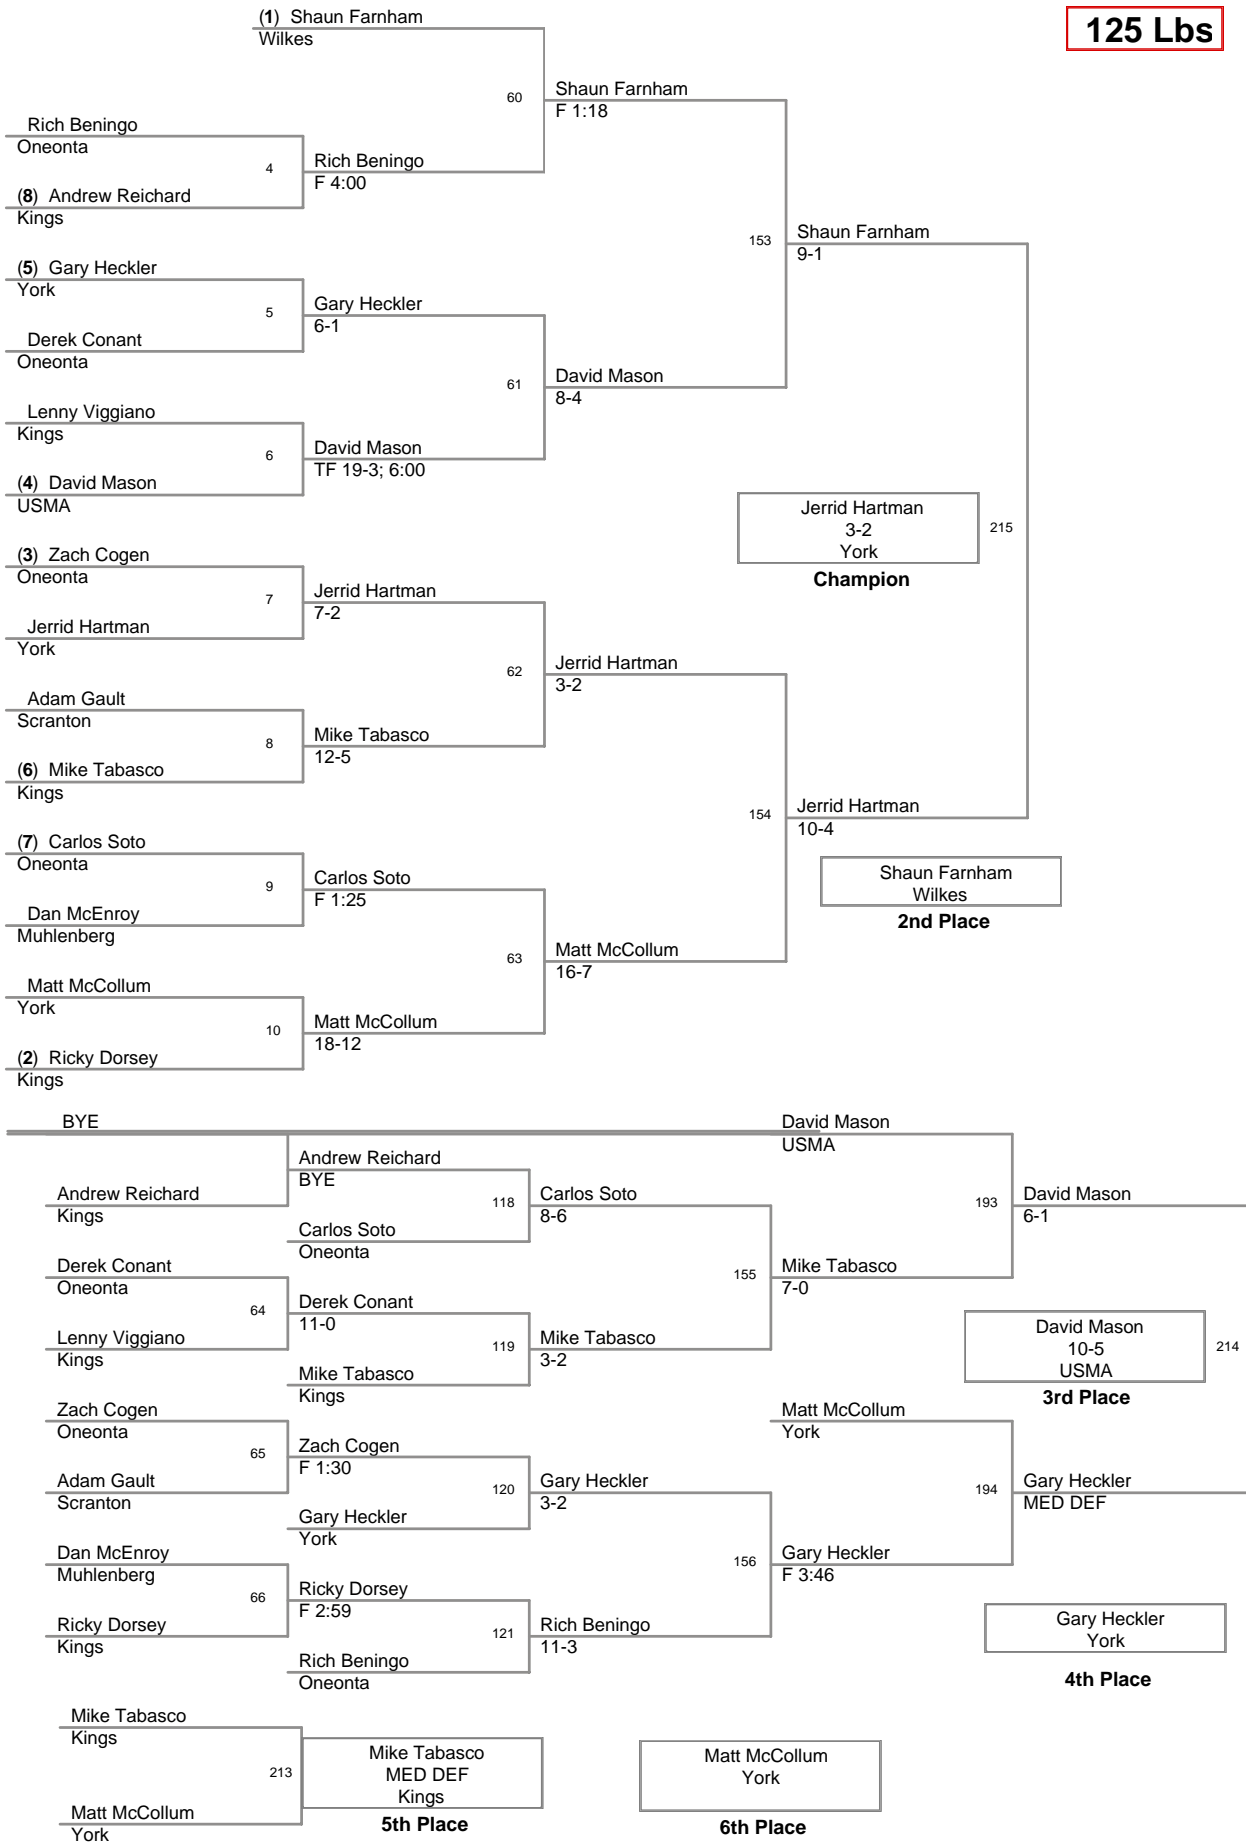

## FINAL TEAM STANDINGS

11/08/08 KINGS COLLEGE MONARCH INVITATIONAL

1 York	148
2 Wilkes	123
3 Oneonta	104
4 USMA	103
5 Kings	98
6 Muhlenburg	35
7 Scranton	17.5

Kings College Monarch  
Invitational

**125 Lbs**

Kings College Monarch  
Invitational

**133 Lbs**

Kings College Monarch  
Invitationa

**141 Lbs**

Kings College Monarch  
Invitational

**149 Lbs**

Kings College Monarch  
Invitationa

**157 Lbs**

Kings College Monarch  
Invitationa

**165 Lbs**

Kings College Monarch  
Invitationa

**174 Lbs**

Kings College Monarch  
Invitationa

**197 Lbs**

**Kings College Monarch  
Invitationa**

**285 Lbs**