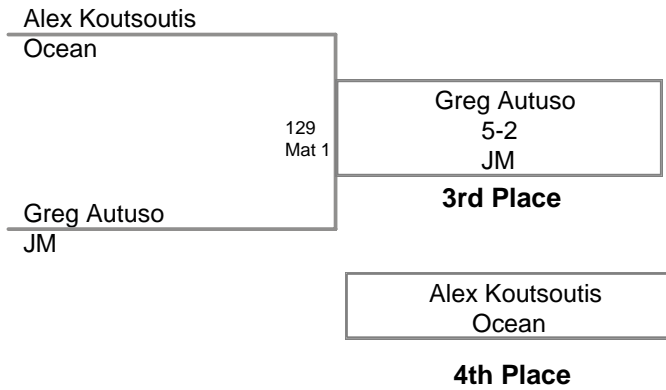

| Plc | Points | Team | CH | CONS |
|------------|---------------|-------------|-----------|-------------|
| 1 | 210.5 | JM | - | - |
| 2 | 149 | Ocean | - | - |
| 3 | 78 | CC | - | - |
| 4 | 75.5 | MTS | - | - |
| 5 | 74 | JL | - | - |
| 6 | 62 | Neptune | - | - |
| 7 | 34 | Shore | - | - |
| 8 | 0 | Nep | - | - |

2008 Jackson JV
Invitational

103 Lbs

2008 Jackson JV
Invitational

112 Lbs

2008 Jackson JV
Invitational

119 Lbs

2008 Jackson JV
Invitational

125 Lbs

2008 Jackson JV
Invitational

130 Lbs

2008 Jackson JV
Invitational

135 Lbs

2008 Jackson JV
Invitational

140 Lbs

2008 Jackson JV
Invitational

145 Lbs