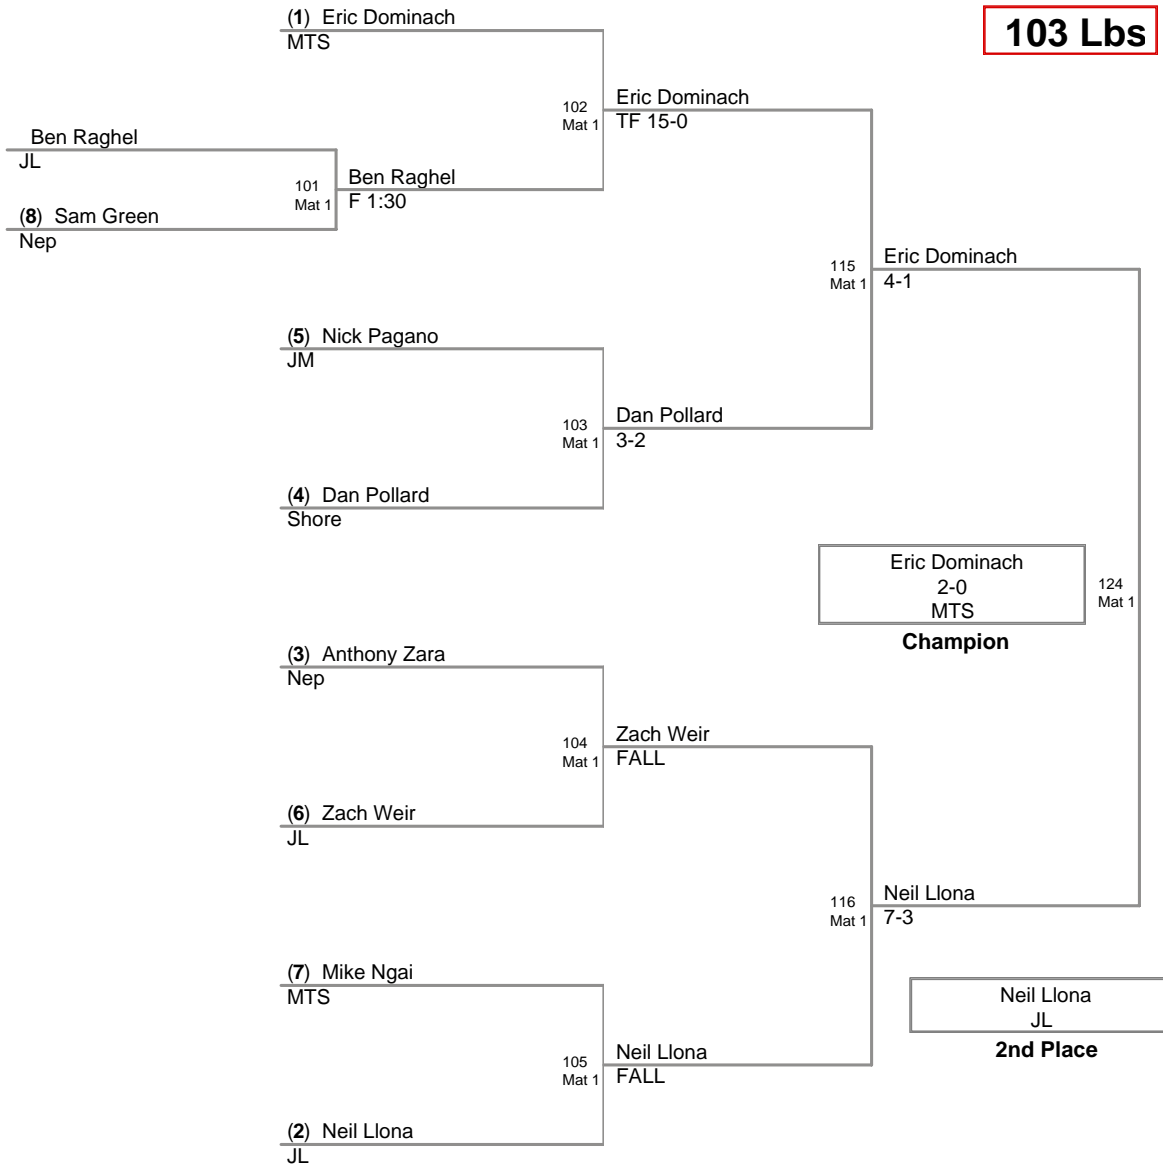

| Plc | Points | Team | CH | CONS |
|------------|---------------|-------------|-----------|-------------|
| 1 | 210.5 | JM | - | - |
| 2 | 149 | Ocean | - | - |
| 3 | 78 | CC | - | - |
| 4 | 75.5 | MTS | - | - |
| 5 | 74 | JL | - | - |
| 6 | 62 | Neptune | - | - |
| 7 | 34 | Shore | - | - |
| 8 | 0 | Nep | - | - |

2008 Jackson JV
Invitational

103 Lbs

2008 Jackson JV
Invitational

112 Lbs

2008 Jackson JV
Invitational

119 Lbs

2008 Jackson JV
Invitational

125 Lbs