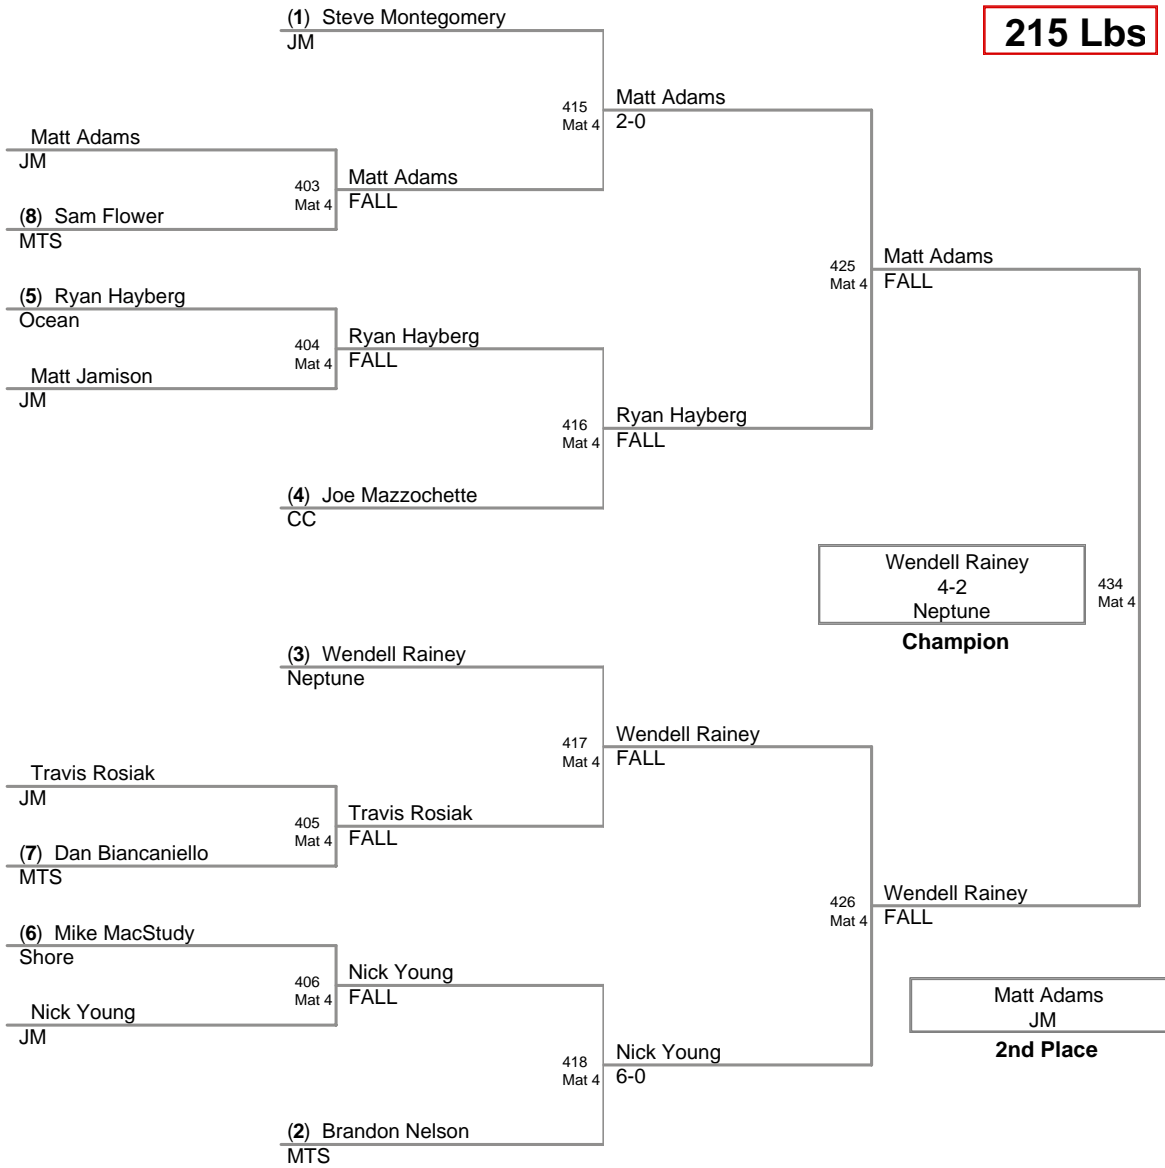

2008 Jackson JV
Invitational

215 Lbs