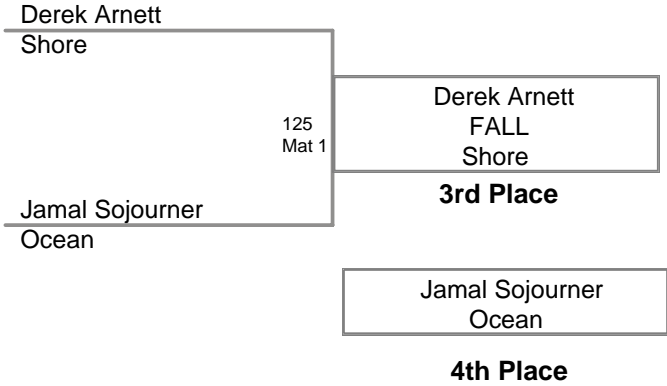

| Plc | Points | Team | CH | CONS |
|------------|---------------|-------------|-----------|-------------|
| 1 | 210.5 | JM | - | - |
| 2 | 149 | Ocean | - | - |
| 3 | 78 | CC | - | - |
| 4 | 75.5 | MTS | - | - |
| 5 | 74 | JL | - | - |
| 6 | 62 | Neptune | - | - |
| 7 | 34 | Shore | - | - |
| 8 | 0 | Nep | - | - |

2008 Jackson JV
Invitational

103 Lbs

2008 Jackson JV
Invitational

112 Lbs

2008 Jackson JV
Invitational

119 Lbs

2008 Jackson JV
Invitational

125 Lbs

2008 Jackson JV
Invitational

130 Lbs

2008 Jackson JV
Invitational

135 Lbs

2008 Jackson JV
Invitational

140 Lbs

2008 Jackson JV
Invitational

145 Lbs