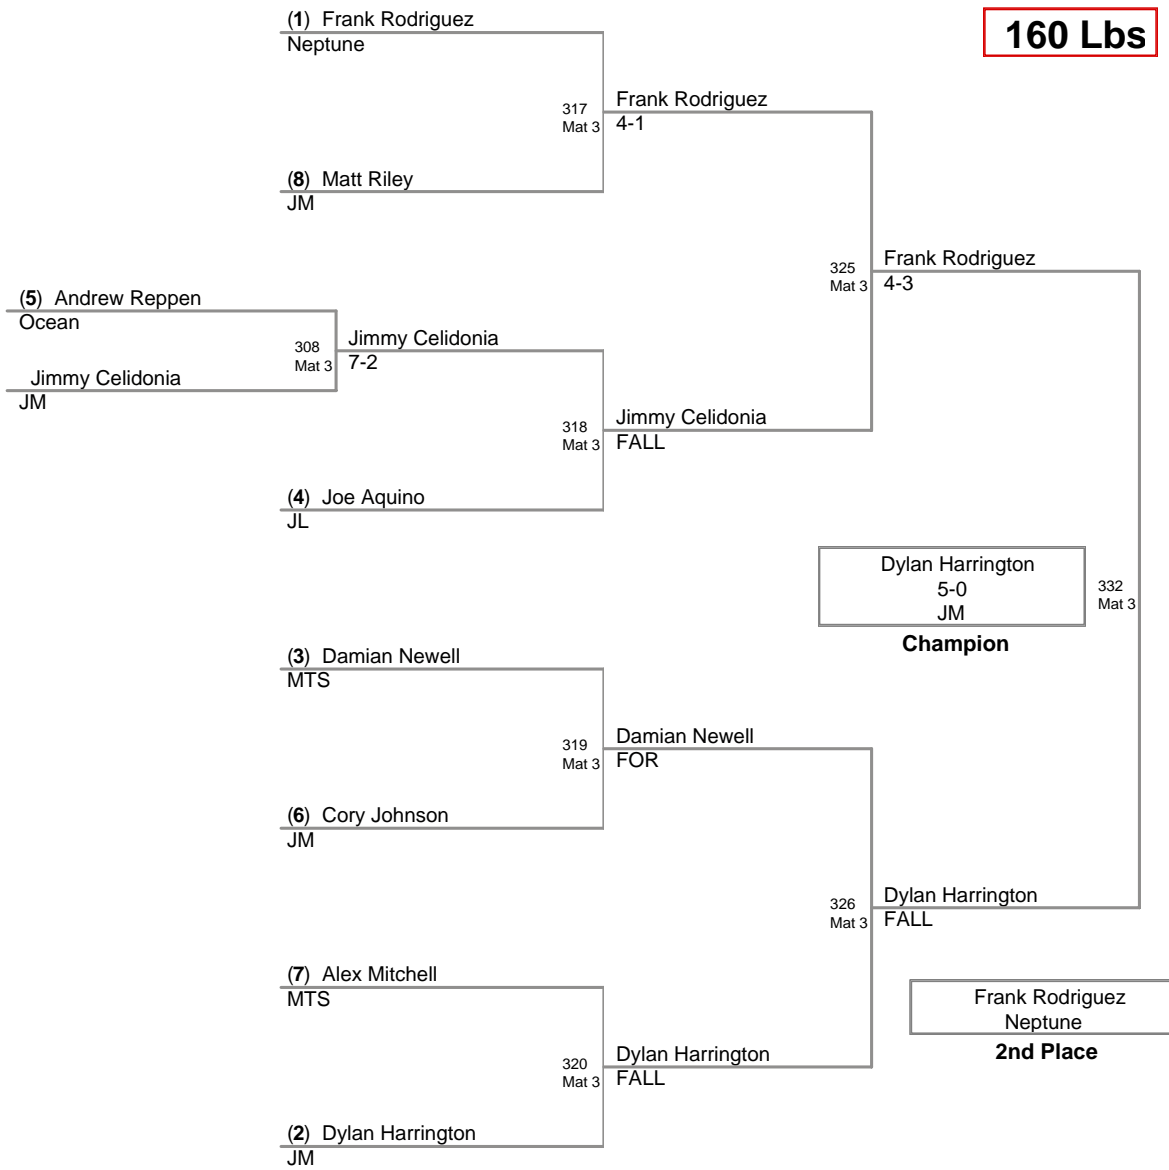

2008 Jackson JV
Invitational

160 Lbs