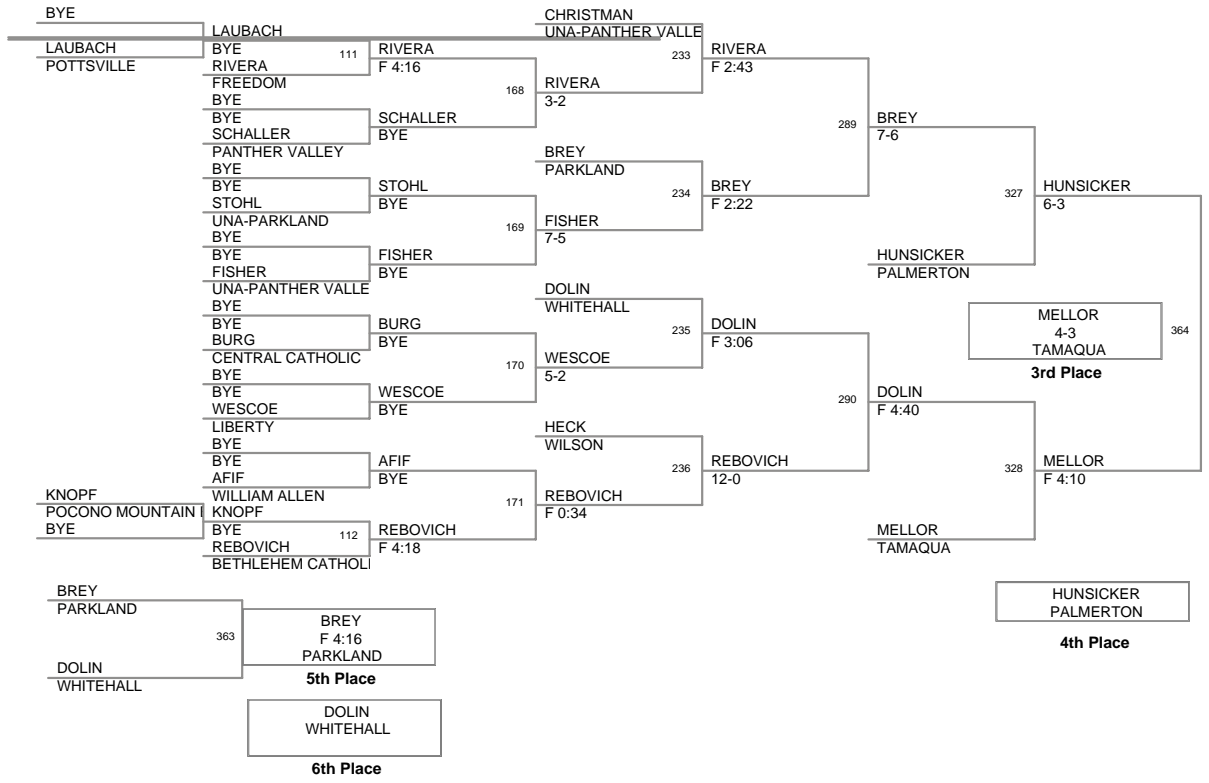

**2008 DISTRICT 11 JV
TOURNAMENT**

**Top Team Scores (top
scorer)**

<u>Plc</u>	<u>Points</u>	<u>Team</u>
1	225	LIBERTY
2	136	NAZARETH
3	127.5	PARKLAND
4	122.5	NORTHAMPTON
5	93.5	STROUDSBURG
6	86	TAMAQUA
7	83	WHITEHALL
8	72.5	EAST STROUDSBURG SOUTH
9	71	EASTON
10	69	DIERUFF
11	55	PLEASANT VALLEY
12	49	PALMERTON
13	48	NORTHWESTERN LEHIGH
14	44	BETHLEHEM CATHOLIC
14	44	NORTHERN LEHIGH
16	38	LEHIGHTON
17	34.5	POTTSVILLE
18	34	FREEDOM
19	31	BANGOR
19	31	POCONO MOUNTAIN EAST
21	28	POCONO MOUNTAIN WEST
22	26	PANTHER VALLEY
23	20	EMMAUS
24	17	NOTRE DAME
25	14.5	WILSON
26	13	CENTRAL CATHOLIC
27	12	SALISBURY
28	10	WILLIAM ALLEN
29	8	SOUTHERN LEHIGH
30	7	NORTH SCHUYLKILL

103 Lbs

112 Lbs

119 Lbs

125 Lbs

130 Lbs

135 Lbs

140 Lbs

145 Lbs

152 Lbs

160 Lbs

171 Lbs

189 Lbs

215 Lbs

285 Lbs