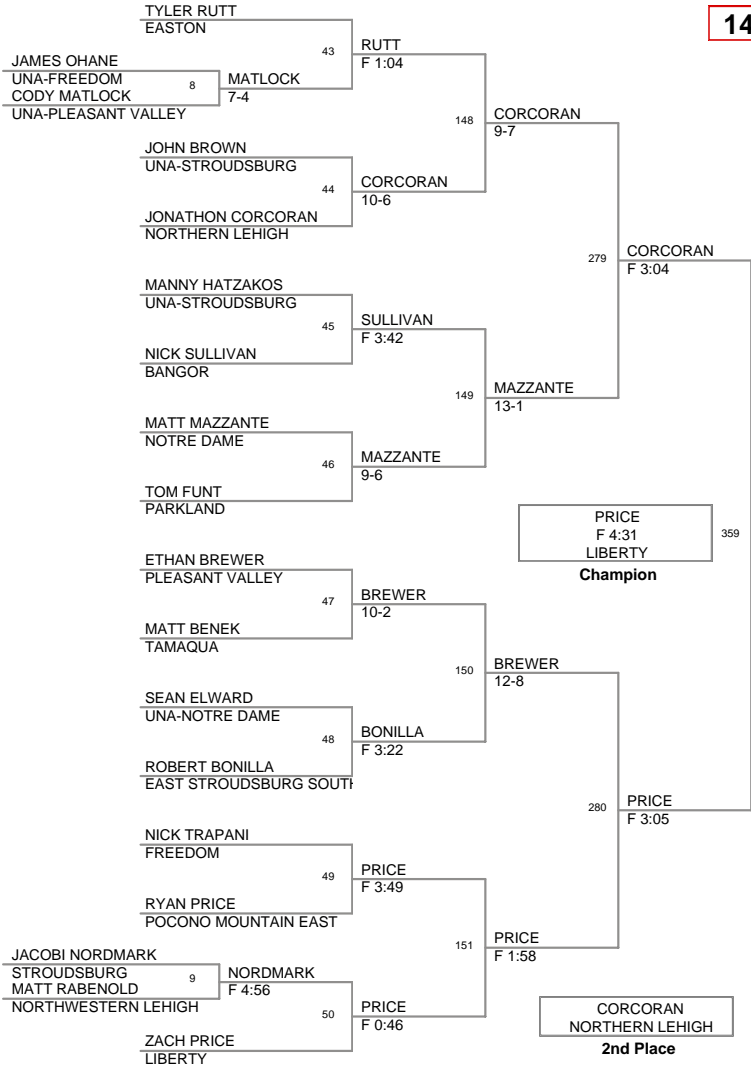

**2008 DISTRICT 11 JV
TOURNAMENT**

**Top Team Scores (top
scorer)**

<u>Plc</u>	<u>Points</u>	<u>Team</u>
1	225	LIBERTY
2	136	NAZARETH
3	127.5	PARKLAND
4	122.5	NORTHAMPTON
5	93.5	STROUDSBURG
6	86	TAMAQUA
7	83	WHITEHALL
8	72.5	EAST STROUDSBURG SOUTH
9	71	EASTON
10	69	DIERUFF
11	55	PLEASANT VALLEY
12	49	PALMERTON
13	48	NORTHWESTERN LEHIGH
14	44	BETHLEHEM CATHOLIC
14	44	NORTHERN LEHIGH
16	38	LEHIGHTON
17	34.5	POTTSVILLE
18	34	FREEDOM
19	31	BANGOR
19	31	POCONO MOUNTAIN EAST
21	28	POCONO MOUNTAIN WEST
22	26	PANTHER VALLEY
23	20	EMMAUS
24	17	NOTRE DAME
25	14.5	WILSON
26	13	CENTRAL CATHOLIC
27	12	SALISBURY
28	10	WILLIAM ALLEN
29	8	SOUTHERN LEHIGH
30	7	NORTH SCHUYLKILL

103 Lbs

112 Lbs

119 Lbs

125 Lbs

130 Lbs

135 Lbs

140 Lbs

145 Lbs

152 Lbs

160 Lbs

171 Lbs

189 Lbs

215 Lbs

285 Lbs