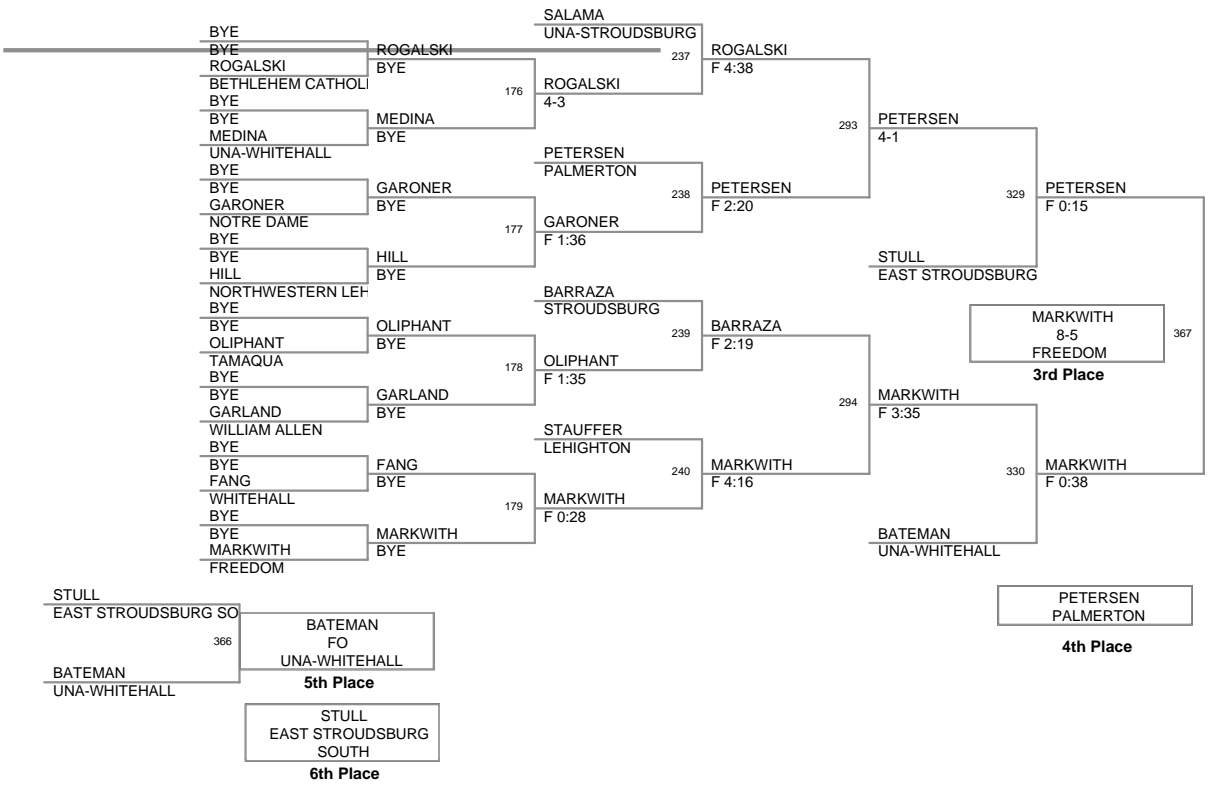

**2008 DISTRICT 11 JV
TOURNAMENT**

**Top Team Scores (top
scorer)**

<u>Plc</u>	<u>Points</u>	<u>Team</u>
1	225	LIBERTY
2	136	NAZARETH
3	127.5	PARKLAND
4	122.5	NORTHAMPTON
5	93.5	STROUDSBURG
6	86	TAMAQUA
7	83	WHITEHALL
8	72.5	EAST STROUDSBURG SOUTH
9	71	EASTON
10	69	DIERUFF
11	55	PLEASANT VALLEY
12	49	PALMERTON
13	48	NORTHWESTERN LEHIGH
14	44	BETHLEHEM CATHOLIC
14	44	NORTHERN LEHIGH
16	38	LEHIGHTON
17	34.5	POTTSVILLE
18	34	FREEDOM
19	31	BANGOR
19	31	POCONO MOUNTAIN EAST
21	28	POCONO MOUNTAIN WEST
22	26	PANTHER VALLEY
23	20	EMMAUS
24	17	NOTRE DAME
25	14.5	WILSON
26	13	CENTRAL CATHOLIC
27	12	SALISBURY
28	10	WILLIAM ALLEN
29	8	SOUTHERN LEHIGH
30	7	NORTH SCHUYLKILL

103 Lbs

112 Lbs

119 Lbs

125 Lbs

130 Lbs

135 Lbs

140 Lbs

145 Lbs

152 Lbs

160 Lbs

171 Lbs

189 Lbs

215 Lbs

285 Lbs