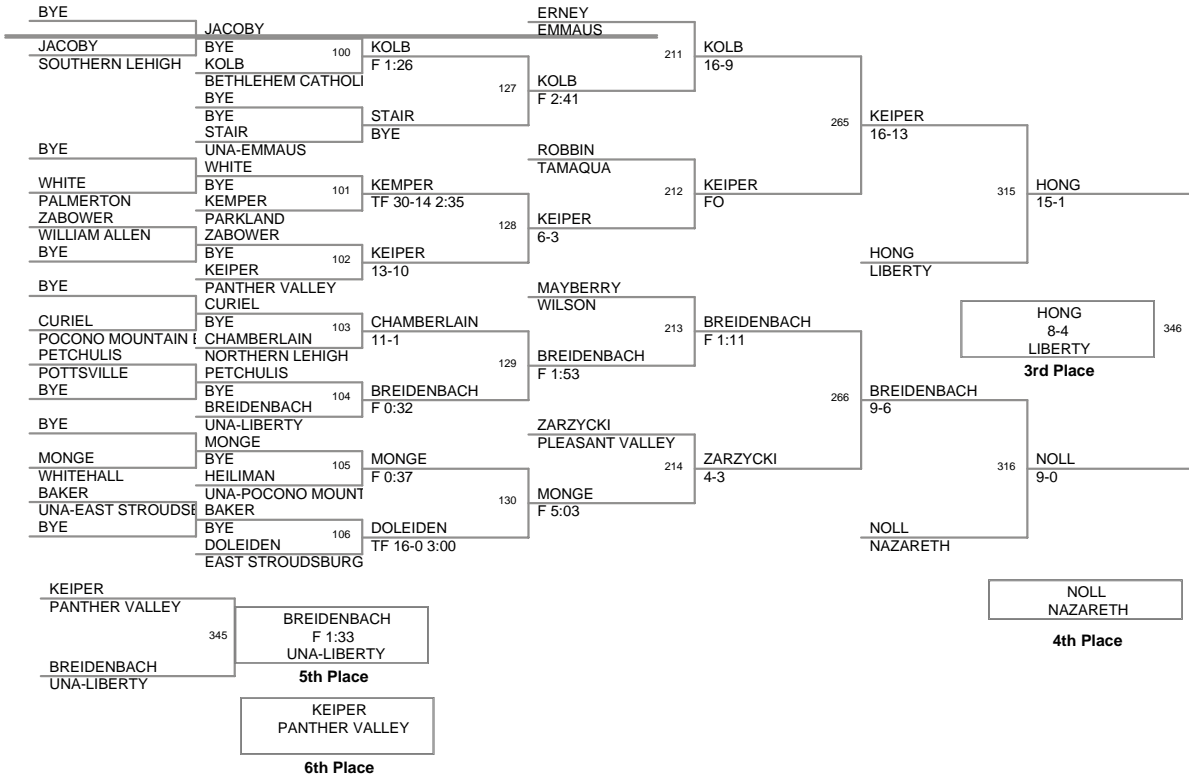

**2008 DISTRICT 11 JV
TOURNAMENT**

**Top Team Scores (top
scorer)**

<u>Plc</u>	<u>Points</u>	<u>Team</u>
1	225	LIBERTY
2	136	NAZARETH
3	127.5	PARKLAND
4	122.5	NORTHAMPTON
5	93.5	STROUDSBURG
6	86	TAMAQUA
7	83	WHITEHALL
8	72.5	EAST STROUDSBURG SOUTH
9	71	EASTON
10	69	DIERUFF
11	55	PLEASANT VALLEY
12	49	PALMERTON
13	48	NORTHWESTERN LEHIGH
14	44	BETHLEHEM CATHOLIC
14	44	NORTHERN LEHIGH
16	38	LEHIGHTON
17	34.5	POTTSVILLE
18	34	FREEDOM
19	31	BANGOR
19	31	POCONO MOUNTAIN EAST
21	28	POCONO MOUNTAIN WEST
22	26	PANTHER VALLEY
23	20	EMMAUS
24	17	NOTRE DAME
25	14.5	WILSON
26	13	CENTRAL CATHOLIC
27	12	SALISBURY
28	10	WILLIAM ALLEN
29	8	SOUTHERN LEHIGH
30	7	NORTH SCHUYLKILL

103 Lbs

112 Lbs

119 Lbs

125 Lbs

130 Lbs

135 Lbs

140 Lbs

145 Lbs

152 Lbs

160 Lbs

171 Lbs

189 Lbs

215 Lbs

285 Lbs