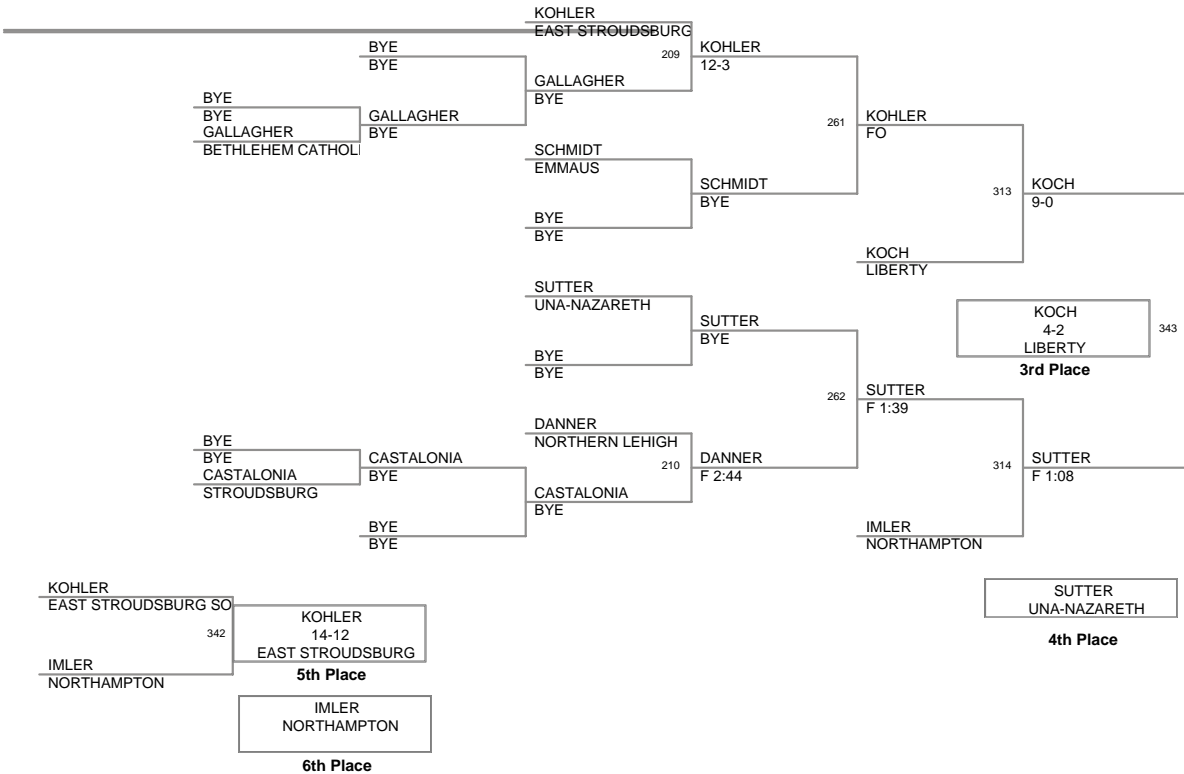

**2008 DISTRICT 11 JV
TOURNAMENT**

**Top Team Scores (top
scorer)**

<u>Plc</u>	<u>Points</u>	<u>Team</u>
1	225	LIBERTY
2	136	NAZARETH
3	127.5	PARKLAND
4	122.5	NORTHAMPTON
5	93.5	STROUDSBURG
6	86	TAMAQUA
7	83	WHITEHALL
8	72.5	EAST STROUDSBURG SOUTH
9	71	EASTON
10	69	DIERUFF
11	55	PLEASANT VALLEY
12	49	PALMERTON
13	48	NORTHWESTERN LEHIGH
14	44	BETHLEHEM CATHOLIC
14	44	NORTHERN LEHIGH
16	38	LEHIGHTON
17	34.5	POTTSVILLE
18	34	FREEDOM
19	31	BANGOR
19	31	POCONO MOUNTAIN EAST
21	28	POCONO MOUNTAIN WEST
22	26	PANTHER VALLEY
23	20	EMMAUS
24	17	NOTRE DAME
25	14.5	WILSON
26	13	CENTRAL CATHOLIC
27	12	SALISBURY
28	10	WILLIAM ALLEN
29	8	SOUTHERN LEHIGH
30	7	NORTH SCHUYLKILL

103 Lbs

112 Lbs

119 Lbs

125 Lbs

130 Lbs

135 Lbs

140 Lbs

145 Lbs

152 Lbs

160 Lbs

171 Lbs

189 Lbs

215 Lbs

285 Lbs