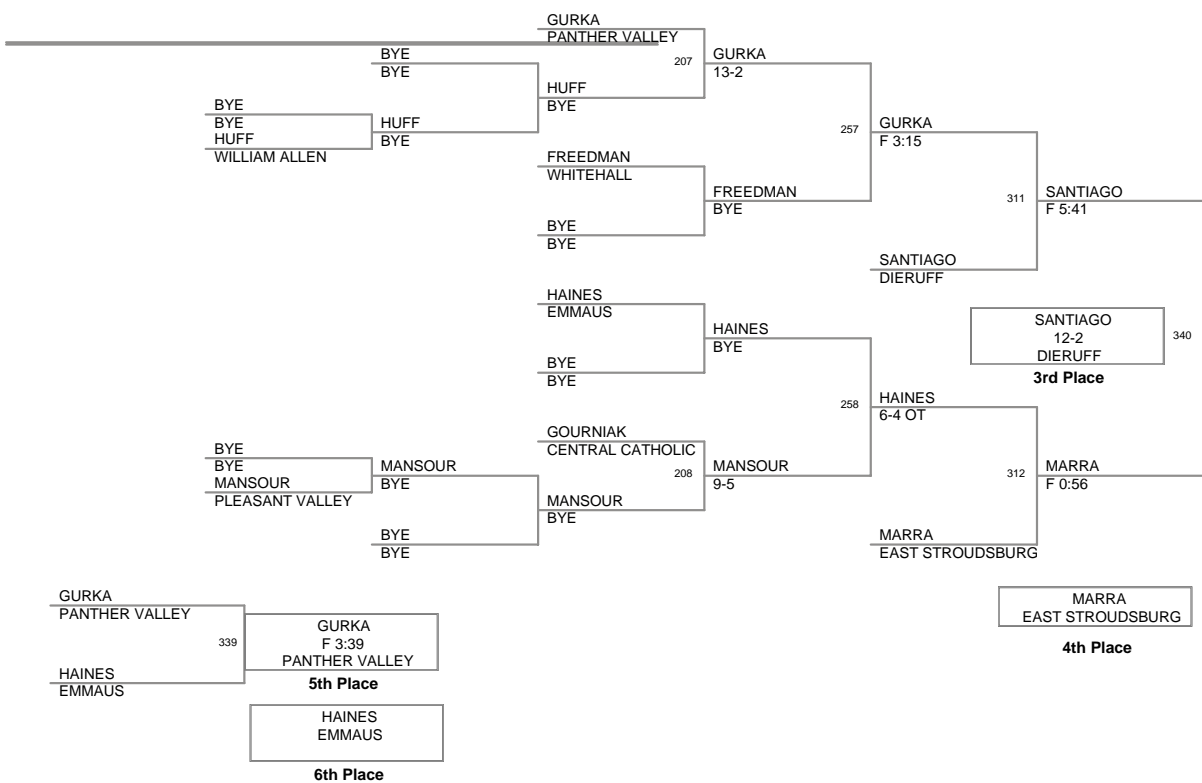

**2008 DISTRICT 11 JV
TOURNAMENT**

**Top Team Scores (top
scorer)**

<u>Plc</u>	<u>Points</u>	<u>Team</u>
1	225	LIBERTY
2	136	NAZARETH
3	127.5	PARKLAND
4	122.5	NORTHAMPTON
5	93.5	STROUDSBURG
6	86	TAMAQUA
7	83	WHITEHALL
8	72.5	EAST STROUDSBURG SOUTH
9	71	EASTON
10	69	DIERUFF
11	55	PLEASANT VALLEY
12	49	PALMERTON
13	48	NORTHWESTERN LEHIGH
14	44	BETHLEHEM CATHOLIC
14	44	NORTHERN LEHIGH
16	38	LEHIGHTON
17	34.5	POTTSVILLE
18	34	FREEDOM
19	31	BANGOR
19	31	POCONO MOUNTAIN EAST
21	28	POCONO MOUNTAIN WEST
22	26	PANTHER VALLEY
23	20	EMMAUS
24	17	NOTRE DAME
25	14.5	WILSON
26	13	CENTRAL CATHOLIC
27	12	SALISBURY
28	10	WILLIAM ALLEN
29	8	SOUTHERN LEHIGH
30	7	NORTH SCHUYLKILL

103 Lbs

112 Lbs

119 Lbs

125 Lbs

130 Lbs

135 Lbs

140 Lbs

145 Lbs

152 Lbs

160 Lbs

171 Lbs

189 Lbs

215 Lbs

285 Lbs