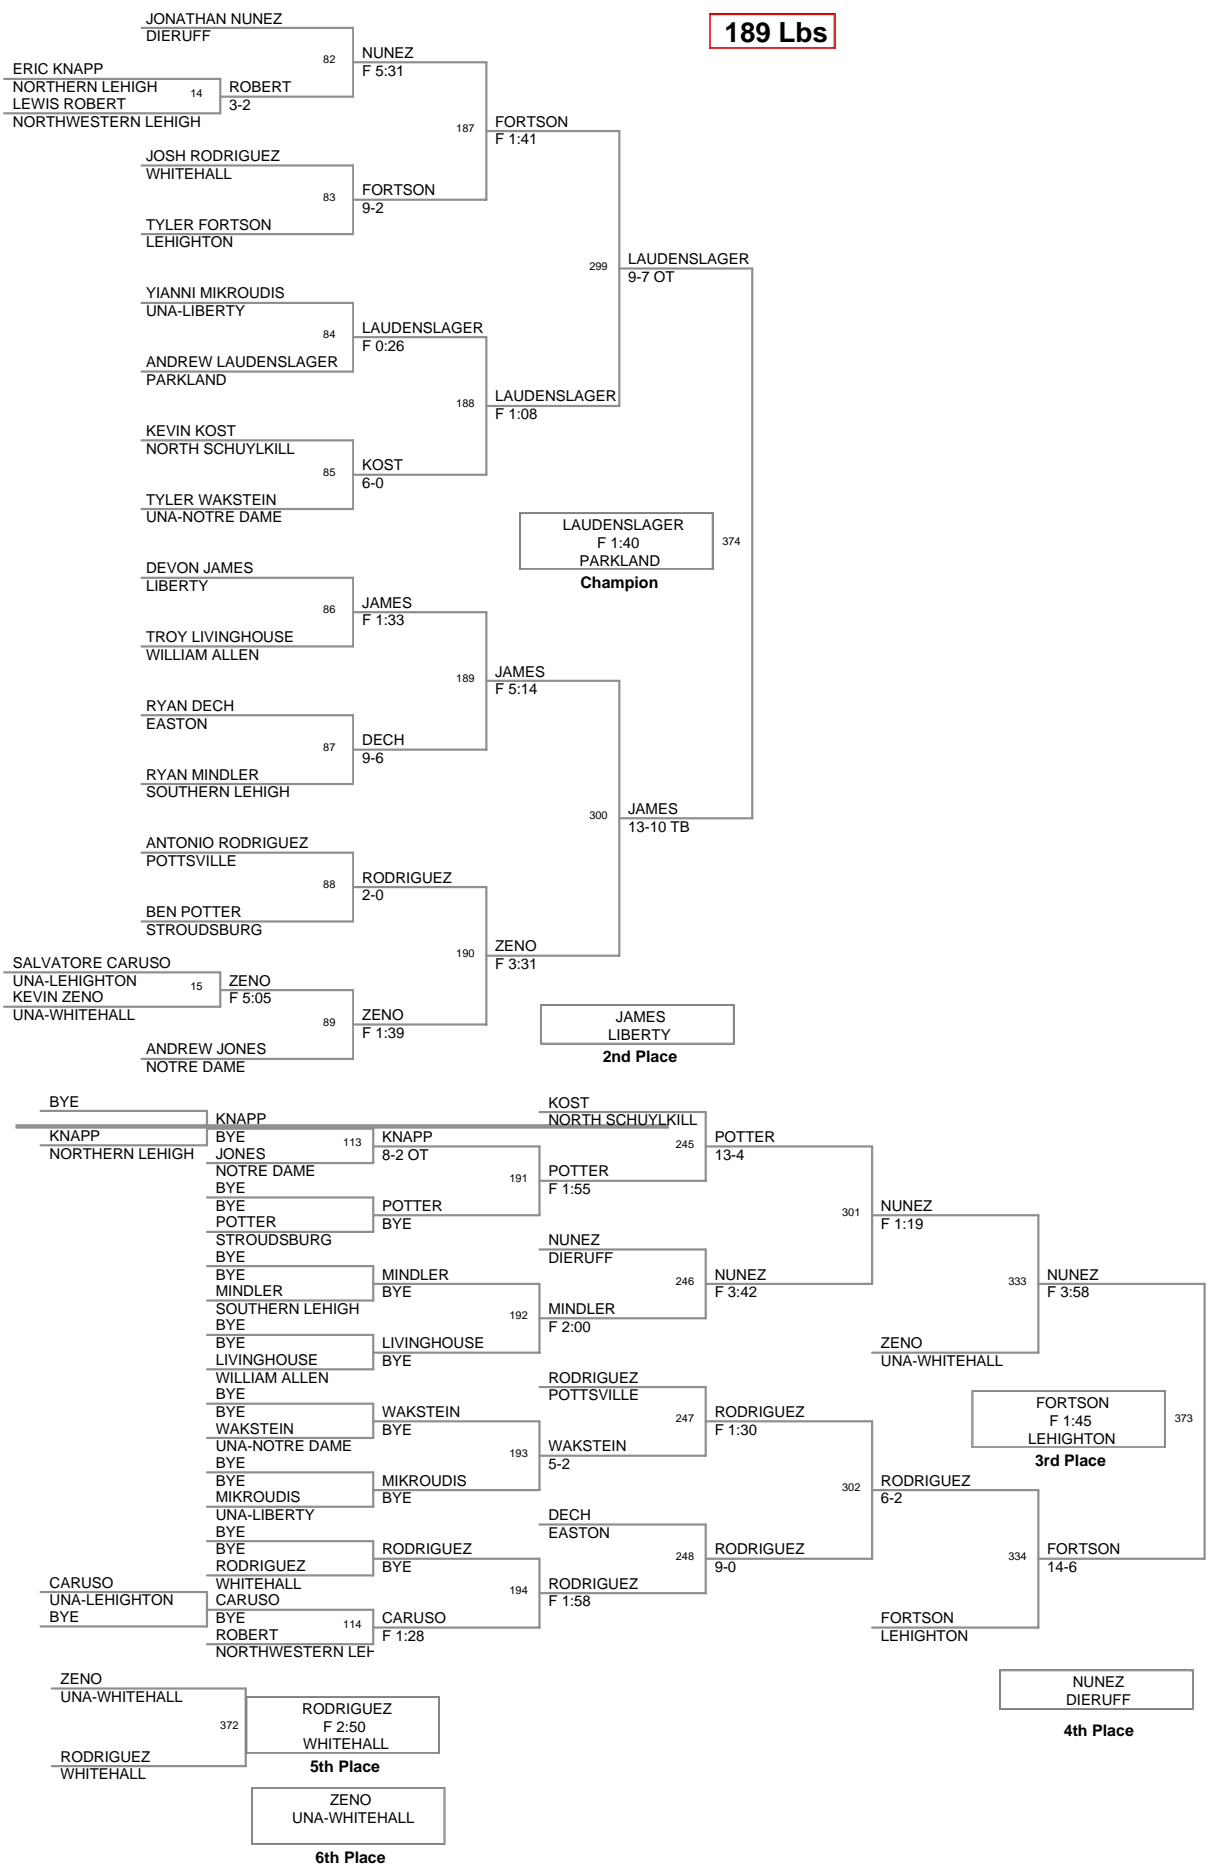

**2008 DISTRICT 11 JV
TOURNAMENT**

**Top Team Scores (top
scorer)**

<u>Plc</u>	<u>Points</u>	<u>Team</u>
1	225	LIBERTY
2	136	NAZARETH
3	127.5	PARKLAND
4	122.5	NORTHAMPTON
5	93.5	STROUDSBURG
6	86	TAMAQUA
7	83	WHITEHALL
8	72.5	EAST STROUDSBURG SOUTH
9	71	EASTON
10	69	DIERUFF
11	55	PLEASANT VALLEY
12	49	PALMERTON
13	48	NORTHWESTERN LEHIGH
14	44	BETHLEHEM CATHOLIC
14	44	NORTHERN LEHIGH
16	38	LEHIGHTON
17	34.5	POTTSVILLE
18	34	FREEDOM
19	31	BANGOR
19	31	POCONO MOUNTAIN EAST
21	28	POCONO MOUNTAIN WEST
22	26	PANTHER VALLEY
23	20	EMMAUS
24	17	NOTRE DAME
25	14.5	WILSON
26	13	CENTRAL CATHOLIC
27	12	SALISBURY
28	10	WILLIAM ALLEN
29	8	SOUTHERN LEHIGH
30	7	NORTH SCHUYLKILL

103 Lbs

112 Lbs

119 Lbs

125 Lbs

130 Lbs

135 Lbs

140 Lbs

145 Lbs

152 Lbs

160 Lbs

171 Lbs

189 Lbs

215 Lbs

285 Lbs