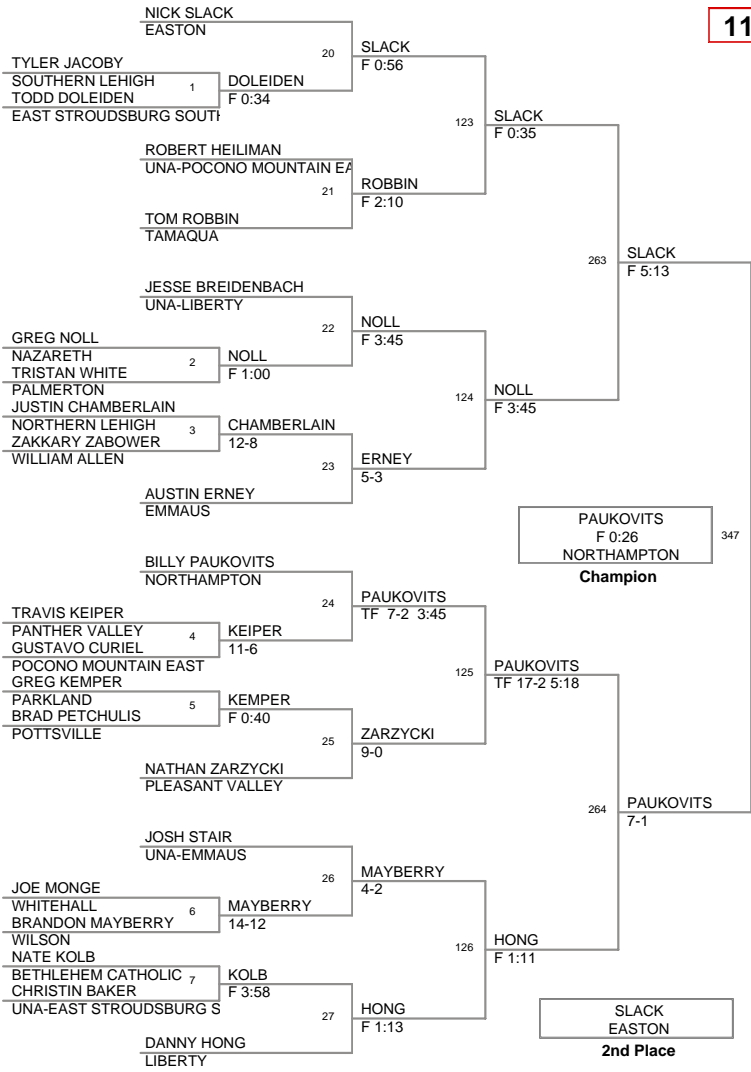

**2008 DISTRICT 11 JV
TOURNAMENT**

**Top Team Scores (top
scorer)**

<u>Plc</u>	<u>Points</u>	<u>Team</u>
1	225	LIBERTY
2	136	NAZARETH
3	127.5	PARKLAND
4	122.5	NORTHAMPTON
5	93.5	STROUDSBURG
6	86	TAMAQUA
7	83	WHITEHALL
8	72.5	EAST STROUDSBURG SOUTH
9	71	EASTON
10	69	DIERUFF
11	55	PLEASANT VALLEY
12	49	PALMERTON
13	48	NORTHWESTERN LEHIGH
14	44	BETHLEHEM CATHOLIC
14	44	NORTHERN LEHIGH
16	38	LEHIGHTON
17	34.5	POTTSVILLE
18	34	FREEDOM
19	31	BANGOR
19	31	POCONO MOUNTAIN EAST
21	28	POCONO MOUNTAIN WEST
22	26	PANTHER VALLEY
23	20	EMMAUS
24	17	NOTRE DAME
25	14.5	WILSON
26	13	CENTRAL CATHOLIC
27	12	SALISBURY
28	10	WILLIAM ALLEN
29	8	SOUTHERN LEHIGH
30	7	NORTH SCHUYLKILL

103 Lbs

112 Lbs

119 Lbs

125 Lbs

130 Lbs

135 Lbs

140 Lbs

145 Lbs