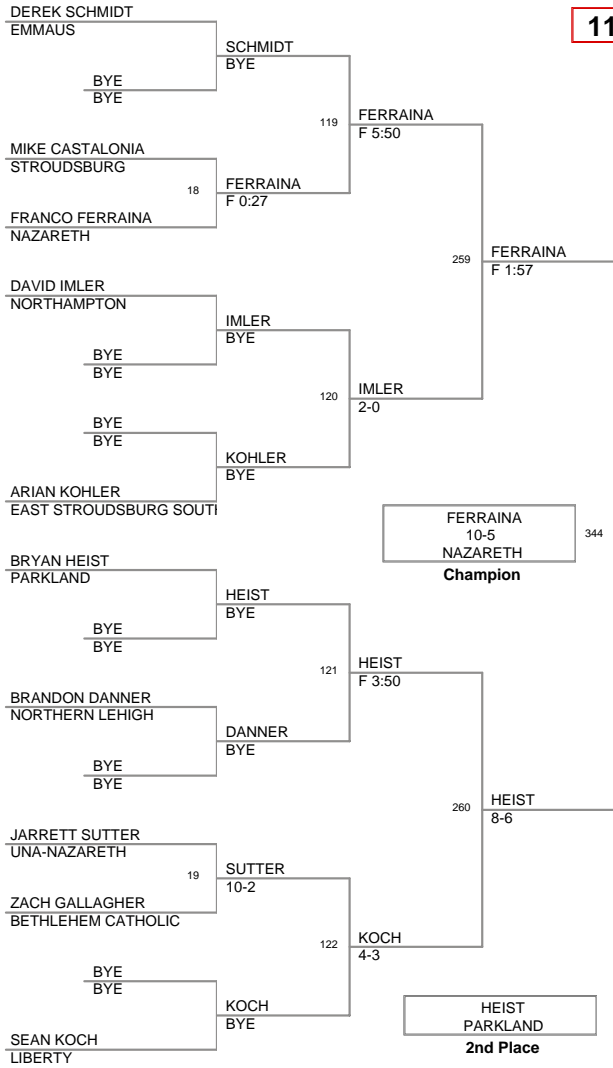

**2008 DISTRICT 11 JV
TOURNAMENT**

**Top Team Scores (top
scorer)**

<u>Plc</u>	<u>Points</u>	<u>Team</u>
1	225	LIBERTY
2	136	NAZARETH
3	127.5	PARKLAND
4	122.5	NORTHAMPTON
5	93.5	STROUDSBURG
6	86	TAMAQUA
7	83	WHITEHALL
8	72.5	EAST STROUDSBURG SOUTH
9	71	EASTON
10	69	DIERUFF
11	55	PLEASANT VALLEY
12	49	PALMERTON
13	48	NORTHWESTERN LEHIGH
14	44	BETHLEHEM CATHOLIC
14	44	NORTHERN LEHIGH
16	38	LEHIGHTON
17	34.5	POTTSVILLE
18	34	FREEDOM
19	31	BANGOR
19	31	POCONO MOUNTAIN EAST
21	28	POCONO MOUNTAIN WEST
22	26	PANTHER VALLEY
23	20	EMMAUS
24	17	NOTRE DAME
25	14.5	WILSON
26	13	CENTRAL CATHOLIC
27	12	SALISBURY
28	10	WILLIAM ALLEN
29	8	SOUTHERN LEHIGH
30	7	NORTH SCHUYLKILL

103 Lbs

112 Lbs

119 Lbs

125 Lbs

130 Lbs

135 Lbs

140 Lbs

145 Lbs

152 Lbs

160 Lbs

171 Lbs

189 Lbs

215 Lbs

285 Lbs