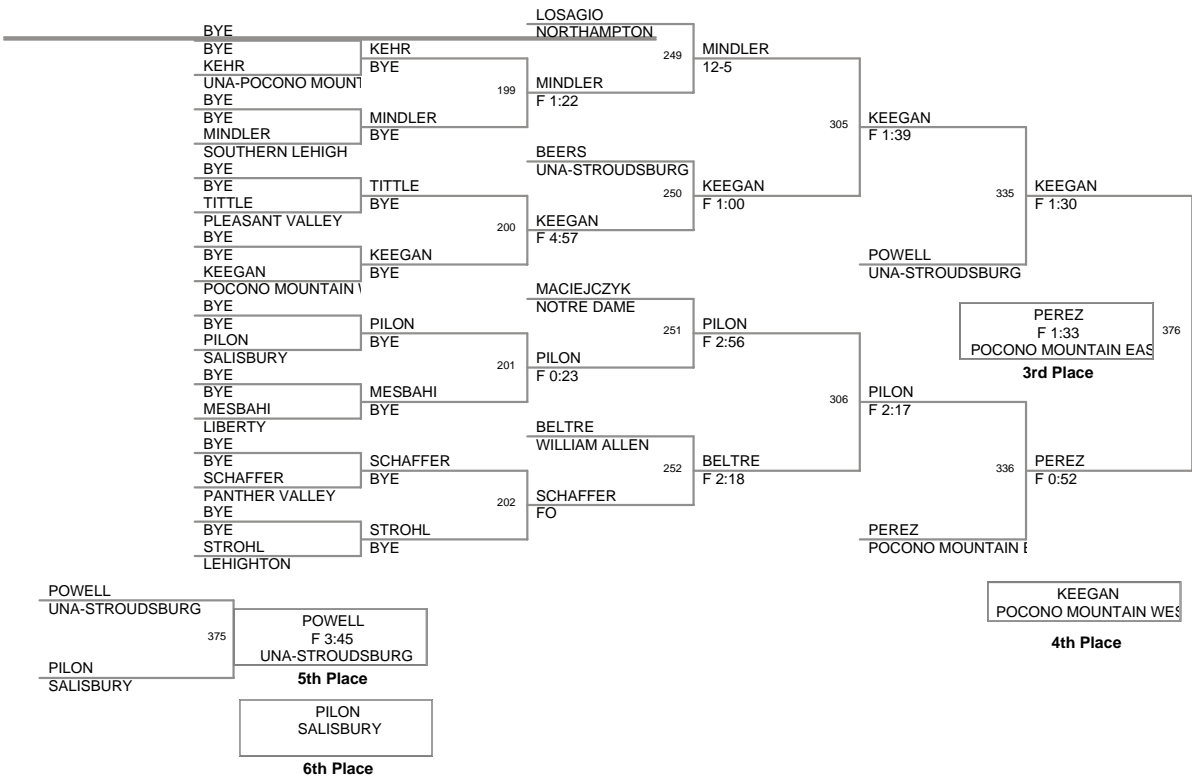

**2008 DISTRICT 11 JV
TOURNAMENT**

**Top Team Scores (top
scorer)**

<u>Plc</u>	<u>Points</u>	<u>Team</u>
1	225	LIBERTY
2	136	NAZARETH
3	127.5	PARKLAND
4	122.5	NORTHAMPTON
5	93.5	STROUDSBURG
6	86	TAMAQUA
7	83	WHITEHALL
8	72.5	EAST STROUDSBURG SOUTH
9	71	EASTON
10	69	DIERUFF
11	55	PLEASANT VALLEY
12	49	PALMERTON
13	48	NORTHWESTERN LEHIGH
14	44	BETHLEHEM CATHOLIC
14	44	NORTHERN LEHIGH
16	38	LEHIGHTON
17	34.5	POTTSVILLE
18	34	FREEDOM
19	31	BANGOR
19	31	POCONO MOUNTAIN EAST
21	28	POCONO MOUNTAIN WEST
22	26	PANTHER VALLEY
23	20	EMMAUS
24	17	NOTRE DAME
25	14.5	WILSON
26	13	CENTRAL CATHOLIC
27	12	SALISBURY
28	10	WILLIAM ALLEN
29	8	SOUTHERN LEHIGH
30	7	NORTH SCHUYLKILL

103 Lbs

112 Lbs

119 Lbs

125 Lbs

130 Lbs

135 Lbs

140 Lbs

145 Lbs

152 Lbs

160 Lbs

171 Lbs

189 Lbs

215 Lbs

285 Lbs