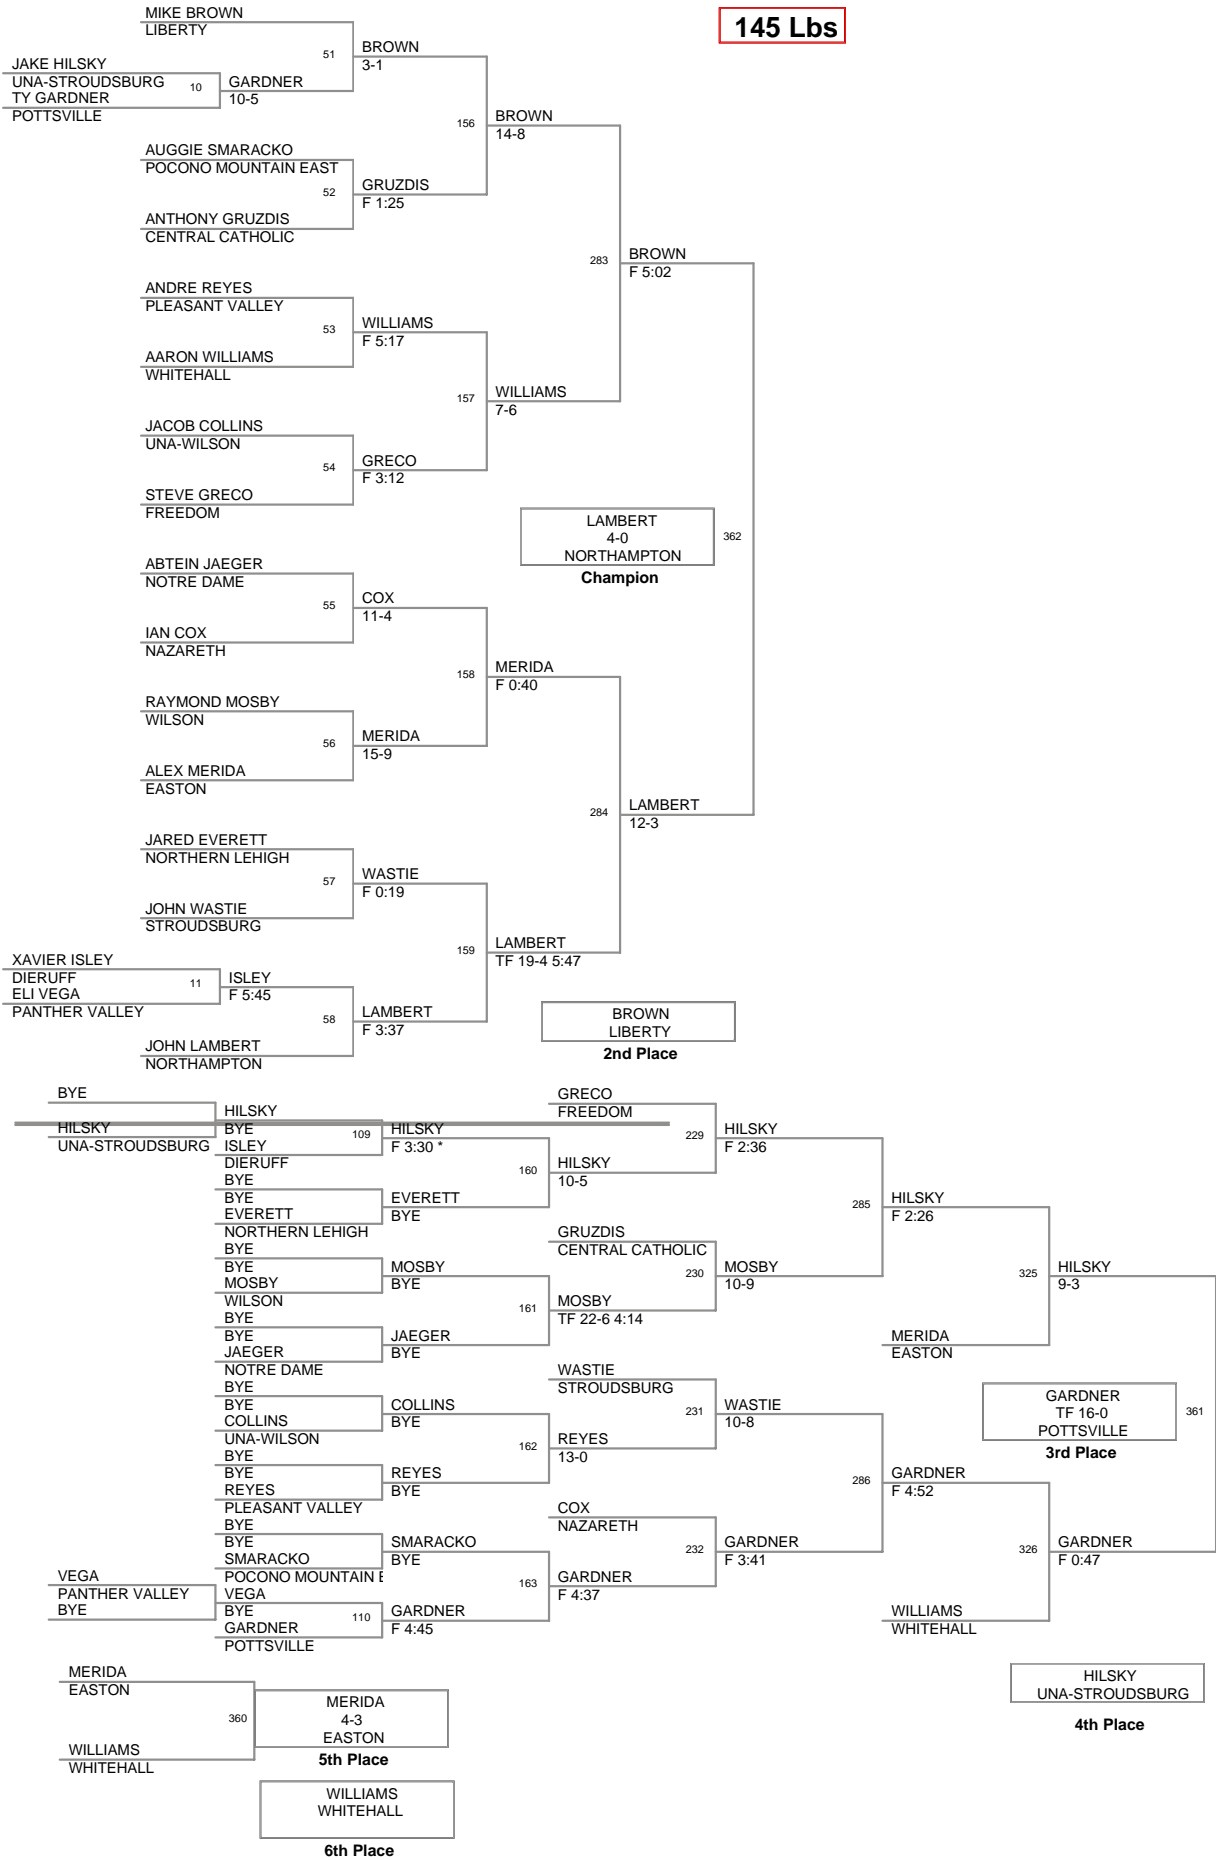

**2008 DISTRICT 11 JV
TOURNAMENT**

**Top Team Scores (top
scorer)**

<u>Plc</u>	<u>Points</u>	<u>Team</u>
1	225	LIBERTY
2	136	NAZARETH
3	127.5	PARKLAND
4	122.5	NORTHAMPTON
5	93.5	STROUDSBURG
6	86	TAMAQUA
7	83	WHITEHALL
8	72.5	EAST STROUDSBURG SOUTH
9	71	EASTON
10	69	DIERUFF
11	55	PLEASANT VALLEY
12	49	PALMERTON
13	48	NORTHWESTERN LEHIGH
14	44	BETHLEHEM CATHOLIC
14	44	NORTHERN LEHIGH
16	38	LEHIGHTON
17	34.5	POTTSVILLE
18	34	FREEDOM
19	31	BANGOR
19	31	POCONO MOUNTAIN EAST
21	28	POCONO MOUNTAIN WEST
22	26	PANTHER VALLEY
23	20	EMMAUS
24	17	NOTRE DAME
25	14.5	WILSON
26	13	CENTRAL CATHOLIC
27	12	SALISBURY
28	10	WILLIAM ALLEN
29	8	SOUTHERN LEHIGH
30	7	NORTH SCHUYLKILL

103 Lbs

112 Lbs

119 Lbs

125 Lbs

130 Lbs

135 Lbs

140 Lbs

145 Lbs

152 Lbs

160 Lbs

171 Lbs

189 Lbs

215 Lbs

285 Lbs