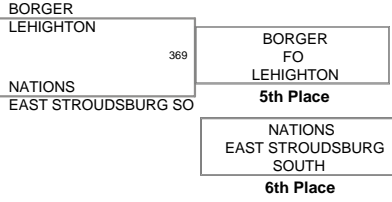

**2008 DISTRICT 11 JV
TOURNAMENT**

**Top Team Scores (top
scorer)**

<u>Plc</u>	<u>Points</u>	<u>Team</u>
1	225	LIBERTY
2	136	NAZARETH
3	127.5	PARKLAND
4	122.5	NORTHAMPTON
5	93.5	STROUDSBURG
6	86	TAMAQUA
7	83	WHITEHALL
8	72.5	EAST STROUDSBURG SOUTH
9	71	EASTON
10	69	DIERUFF
11	55	PLEASANT VALLEY
12	49	PALMERTON
13	48	NORTHWESTERN LEHIGH
14	44	BETHLEHEM CATHOLIC
14	44	NORTHERN LEHIGH
16	38	LEHIGHTON
17	34.5	POTTSVILLE
18	34	FREEDOM
19	31	BANGOR
19	31	POCONO MOUNTAIN EAST
21	28	POCONO MOUNTAIN WEST
22	26	PANTHER VALLEY
23	20	EMMAUS
24	17	NOTRE DAME
25	14.5	WILSON
26	13	CENTRAL CATHOLIC
27	12	SALISBURY
28	10	WILLIAM ALLEN
29	8	SOUTHERN LEHIGH
30	7	NORTH SCHUYLKILL

103 Lbs

112 Lbs

119 Lbs

125 Lbs

130 Lbs

135 Lbs

140 Lbs

145 Lbs

152 Lbs

160 Lbs

171 Lbs

189 Lbs

215 Lbs

285 Lbs