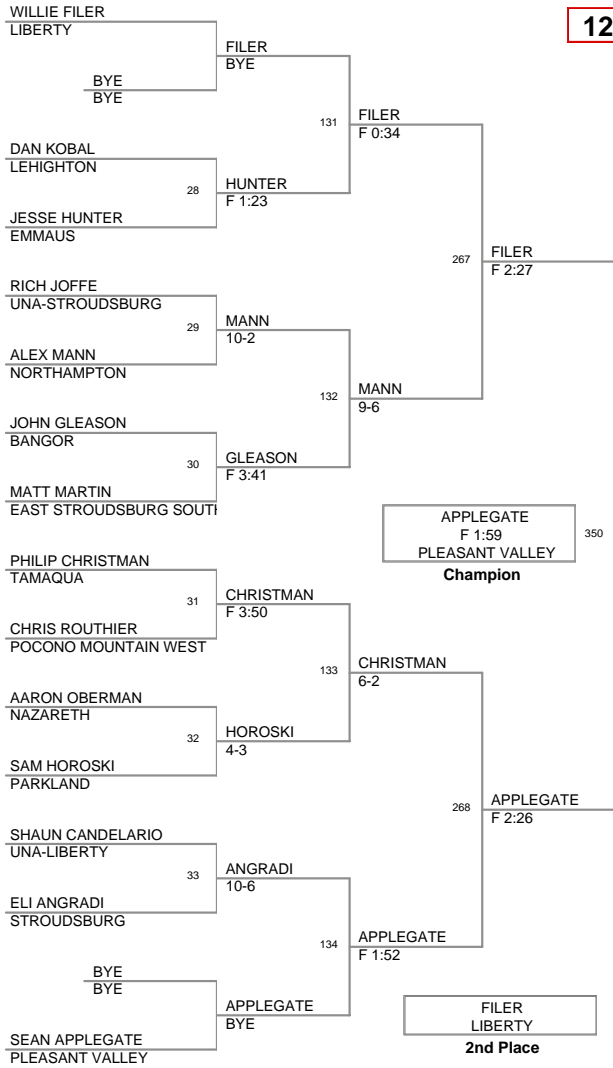

**2008 DISTRICT 11 JV
TOURNAMENT**

**Top Team Scores (top
scorer)**

<u>Plc</u>	<u>Points</u>	<u>Team</u>
1	225	LIBERTY
2	136	NAZARETH
3	127.5	PARKLAND
4	122.5	NORTHAMPTON
5	93.5	STROUDSBURG
6	86	TAMAQUA
7	83	WHITEHALL
8	72.5	EAST STROUDSBURG SOUTH
9	71	EASTON
10	69	DIERUFF
11	55	PLEASANT VALLEY
12	49	PALMERTON
13	48	NORTHWESTERN LEHIGH
14	44	BETHLEHEM CATHOLIC
14	44	NORTHERN LEHIGH
16	38	LEHIGHTON
17	34.5	POTTSVILLE
18	34	FREEDOM
19	31	BANGOR
19	31	POCONO MOUNTAIN EAST
21	28	POCONO MOUNTAIN WEST
22	26	PANTHER VALLEY
23	20	EMMAUS
24	17	NOTRE DAME
25	14.5	WILSON
26	13	CENTRAL CATHOLIC
27	12	SALISBURY
28	10	WILLIAM ALLEN
29	8	SOUTHERN LEHIGH
30	7	NORTH SCHUYLKILL

103 Lbs

112 Lbs

119 Lbs

125 Lbs

130 Lbs

135 Lbs

140 Lbs

145 Lbs

152 Lbs

160 Lbs

171 Lbs

189 Lbs

215 Lbs

285 Lbs