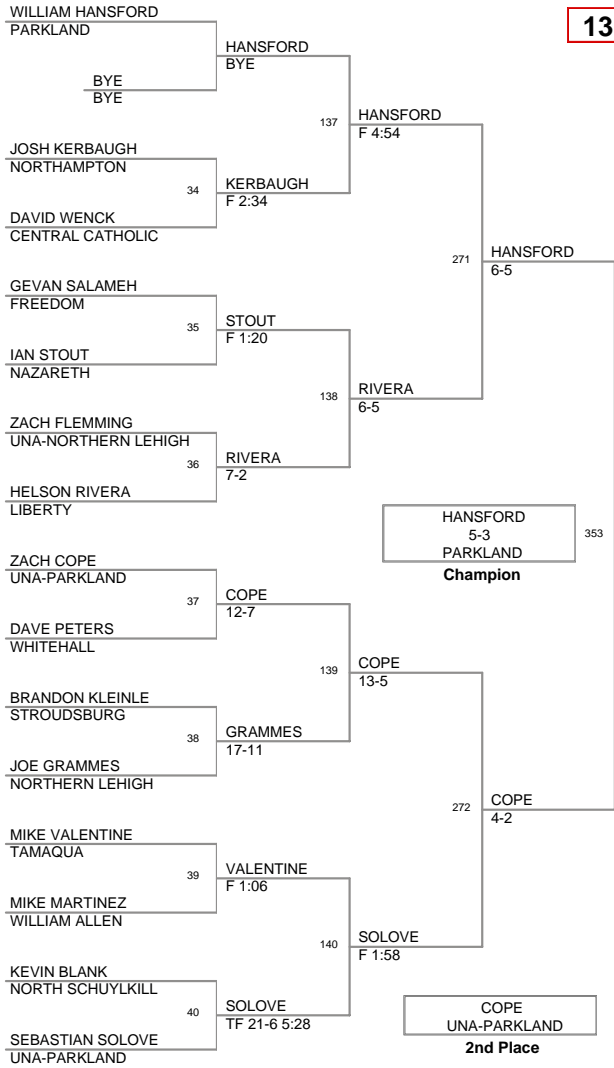

**2008 DISTRICT 11 JV
TOURNAMENT**

**Top Team Scores (top
scorer)**

<u>Plc</u>	<u>Points</u>	<u>Team</u>
1	225	LIBERTY
2	136	NAZARETH
3	127.5	PARKLAND
4	122.5	NORTHAMPTON
5	93.5	STROUDSBURG
6	86	TAMAQUA
7	83	WHITEHALL
8	72.5	EAST STROUDSBURG SOUTH
9	71	EASTON
10	69	DIERUFF
11	55	PLEASANT VALLEY
12	49	PALMERTON
13	48	NORTHWESTERN LEHIGH
14	44	BETHLEHEM CATHOLIC
14	44	NORTHERN LEHIGH
16	38	LEHIGHTON
17	34.5	POTTSVILLE
18	34	FREEDOM
19	31	BANGOR
19	31	POCONO MOUNTAIN EAST
21	28	POCONO MOUNTAIN WEST
22	26	PANTHER VALLEY
23	20	EMMAUS
24	17	NOTRE DAME
25	14.5	WILSON
26	13	CENTRAL CATHOLIC
27	12	SALISBURY
28	10	WILLIAM ALLEN
29	8	SOUTHERN LEHIGH
30	7	NORTH SCHUYLKILL

103 Lbs

112 Lbs

119 Lbs

125 Lbs

130 Lbs

135 Lbs

140 Lbs

145 Lbs

152 Lbs

160 Lbs

171 Lbs

189 Lbs

215 Lbs

285 Lbs