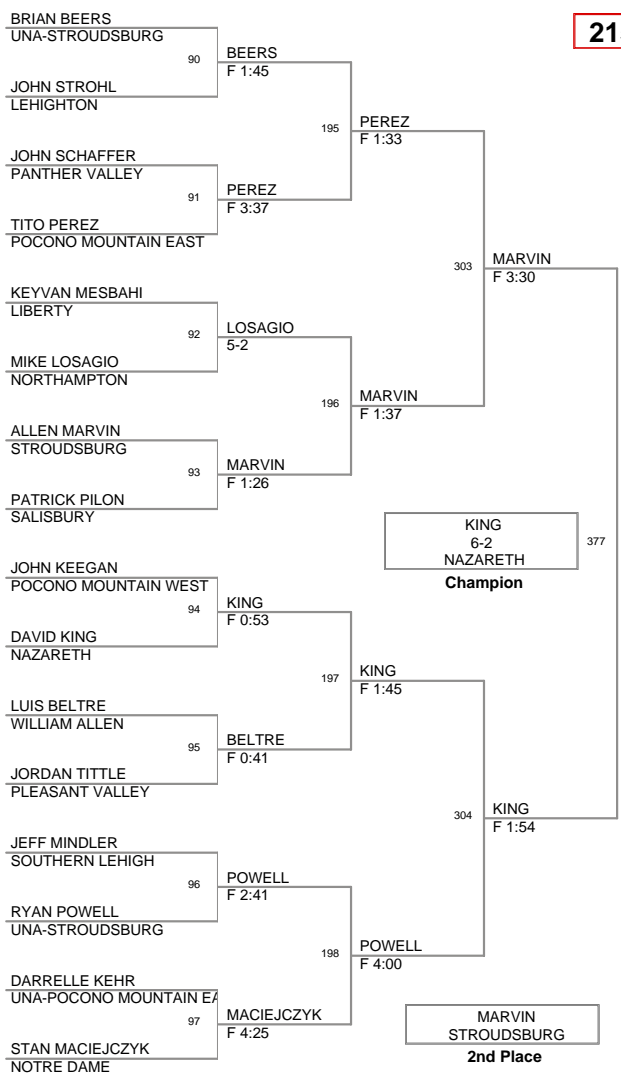

**2008 DISTRICT 11 JV
TOURNAMENT**

**Top Team Scores (top
scorer)**

<u>Plc</u>	<u>Points</u>	<u>Team</u>
1	225	LIBERTY
2	136	NAZARETH
3	127.5	PARKLAND
4	122.5	NORTHAMPTON
5	93.5	STROUDSBURG
6	86	TAMAQUA
7	83	WHITEHALL
8	72.5	EAST STROUDSBURG SOUTH
9	71	EASTON
10	69	DIERUFF
11	55	PLEASANT VALLEY
12	49	PALMERTON
13	48	NORTHWESTERN LEHIGH
14	44	BETHLEHEM CATHOLIC
14	44	NORTHERN LEHIGH
16	38	LEHIGHTON
17	34.5	POTTSVILLE
18	34	FREEDOM
19	31	BANGOR
19	31	POCONO MOUNTAIN EAST
21	28	POCONO MOUNTAIN WEST
22	26	PANTHER VALLEY
23	20	EMMAUS
24	17	NOTRE DAME
25	14.5	WILSON
26	13	CENTRAL CATHOLIC
27	12	SALISBURY
28	10	WILLIAM ALLEN
29	8	SOUTHERN LEHIGH
30	7	NORTH SCHUYLKILL

103 Lbs

112 Lbs

119 Lbs

125 Lbs

130 Lbs

135 Lbs

140 Lbs

145 Lbs

152 Lbs

160 Lbs

171 Lbs

189 Lbs

215 Lbs

285 Lbs