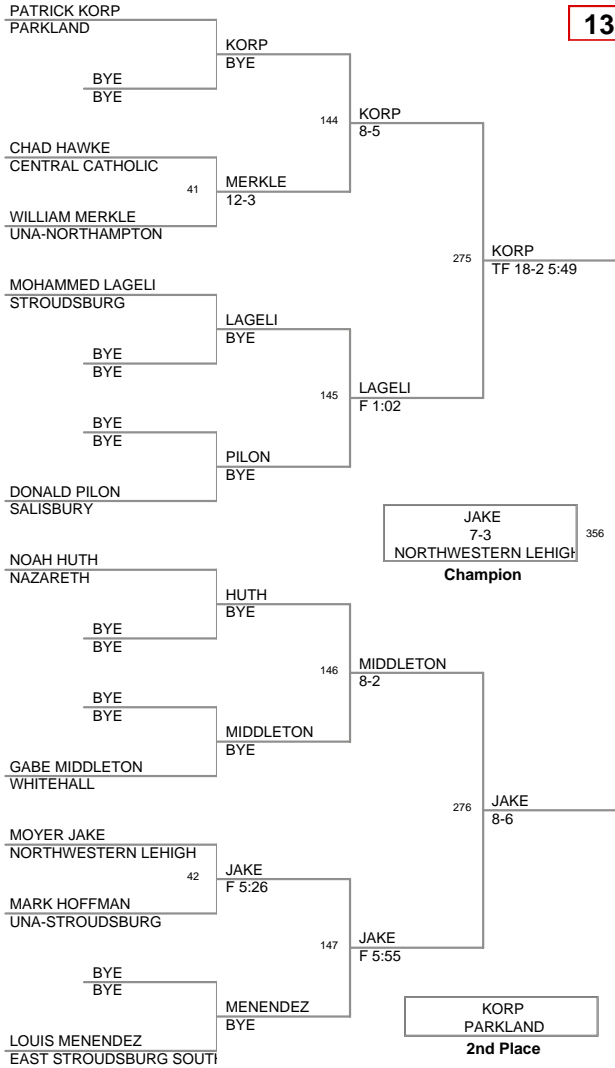

**2008 DISTRICT 11 JV
TOURNAMENT**

**Top Team Scores (top
scorer)**

<u>Plc</u>	<u>Points</u>	<u>Team</u>
1	225	LIBERTY
2	136	NAZARETH
3	127.5	PARKLAND
4	122.5	NORTHAMPTON
5	93.5	STROUDSBURG
6	86	TAMAQUA
7	83	WHITEHALL
8	72.5	EAST STROUDSBURG SOUTH
9	71	EASTON
10	69	DIERUFF
11	55	PLEASANT VALLEY
12	49	PALMERTON
13	48	NORTHWESTERN LEHIGH
14	44	BETHLEHEM CATHOLIC
14	44	NORTHERN LEHIGH
16	38	LEHIGHTON
17	34.5	POTTSVILLE
18	34	FREEDOM
19	31	BANGOR
19	31	POCONO MOUNTAIN EAST
21	28	POCONO MOUNTAIN WEST
22	26	PANTHER VALLEY
23	20	EMMAUS
24	17	NOTRE DAME
25	14.5	WILSON
26	13	CENTRAL CATHOLIC
27	12	SALISBURY
28	10	WILLIAM ALLEN
29	8	SOUTHERN LEHIGH
30	7	NORTH SCHUYLKILL

103 Lbs

112 Lbs

119 Lbs

125 Lbs

130 Lbs

135 Lbs

140 Lbs

145 Lbs

152 Lbs

160 Lbs

171 Lbs

189 Lbs

215 Lbs

285 Lbs