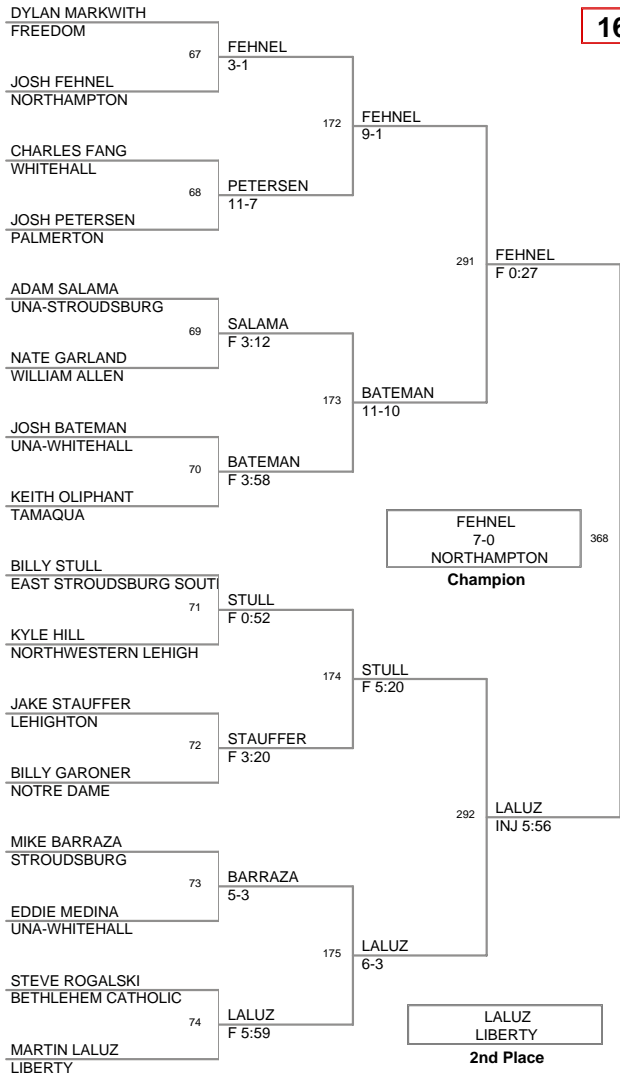

**2008 DISTRICT 11 JV
TOURNAMENT**

**Top Team Scores (top
scorer)**

<u>Plc</u>	<u>Points</u>	<u>Team</u>
1	225	LIBERTY
2	136	NAZARETH
3	127.5	PARKLAND
4	122.5	NORTHAMPTON
5	93.5	STROUDSBURG
6	86	TAMAQUA
7	83	WHITEHALL
8	72.5	EAST STROUDSBURG SOUTH
9	71	EASTON
10	69	DIERUFF
11	55	PLEASANT VALLEY
12	49	PALMERTON
13	48	NORTHWESTERN LEHIGH
14	44	BETHLEHEM CATHOLIC
14	44	NORTHERN LEHIGH
16	38	LEHIGHTON
17	34.5	POTTSVILLE
18	34	FREEDOM
19	31	BANGOR
19	31	POCONO MOUNTAIN EAST
21	28	POCONO MOUNTAIN WEST
22	26	PANTHER VALLEY
23	20	EMMAUS
24	17	NOTRE DAME
25	14.5	WILSON
26	13	CENTRAL CATHOLIC
27	12	SALISBURY
28	10	WILLIAM ALLEN
29	8	SOUTHERN LEHIGH
30	7	NORTH SCHUYLKILL

103 Lbs

112 Lbs

119 Lbs

125 Lbs

130 Lbs

135 Lbs

140 Lbs

145 Lbs

152 Lbs

160 Lbs

171 Lbs

189 Lbs

215 Lbs

285 Lbs