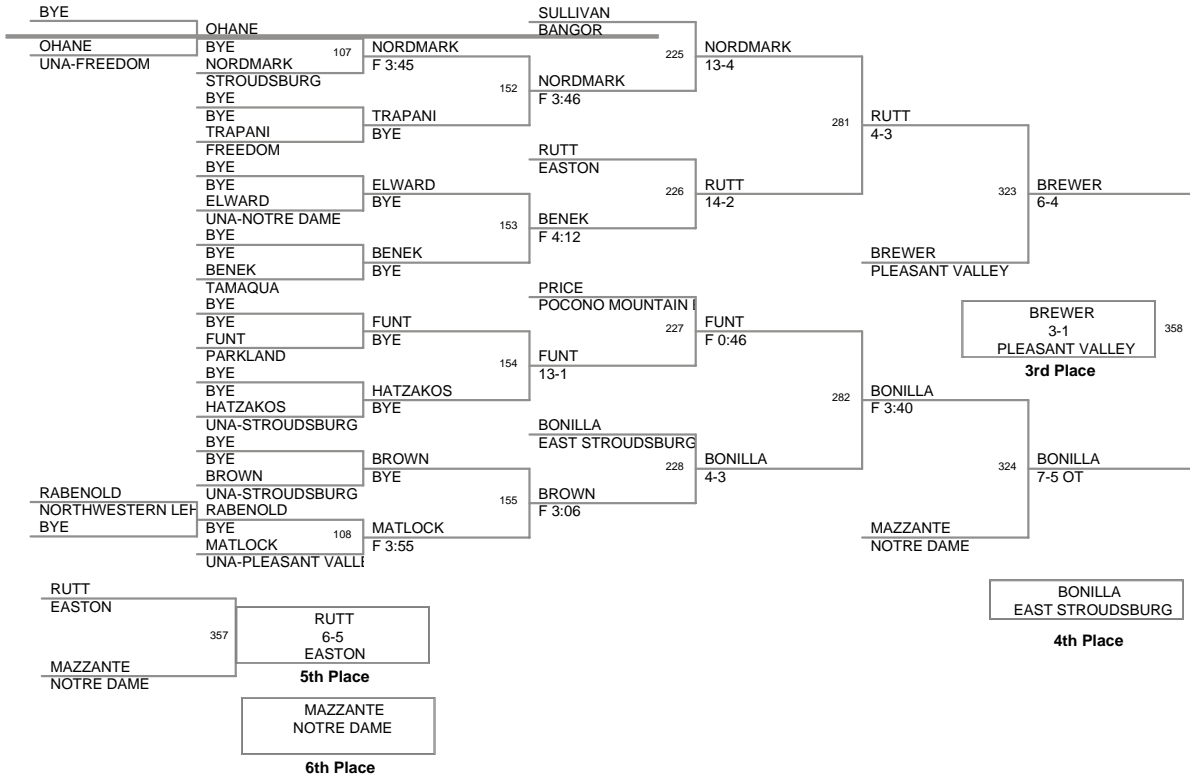

**2008 DISTRICT 11 JV
TOURNAMENT**

**Top Team Scores (top
scorer)**

<u>Plc</u>	<u>Points</u>	<u>Team</u>
1	225	LIBERTY
2	136	NAZARETH
3	127.5	PARKLAND
4	122.5	NORTHAMPTON
5	93.5	STROUDSBURG
6	86	TAMAQUA
7	83	WHITEHALL
8	72.5	EAST STROUDSBURG SOUTH
9	71	EASTON
10	69	DIERUFF
11	55	PLEASANT VALLEY
12	49	PALMERTON
13	48	NORTHWESTERN LEHIGH
14	44	BETHLEHEM CATHOLIC
14	44	NORTHERN LEHIGH
16	38	LEHIGHTON
17	34.5	POTTSVILLE
18	34	FREEDOM
19	31	BANGOR
19	31	POCONO MOUNTAIN EAST
21	28	POCONO MOUNTAIN WEST
22	26	PANTHER VALLEY
23	20	EMMAUS
24	17	NOTRE DAME
25	14.5	WILSON
26	13	CENTRAL CATHOLIC
27	12	SALISBURY
28	10	WILLIAM ALLEN
29	8	SOUTHERN LEHIGH
30	7	NORTH SCHUYLKILL

103 Lbs

112 Lbs

119 Lbs

125 Lbs

130 Lbs

135 Lbs

140 Lbs

145 Lbs

152 Lbs

160 Lbs

171 Lbs

189 Lbs

215 Lbs

285 Lbs