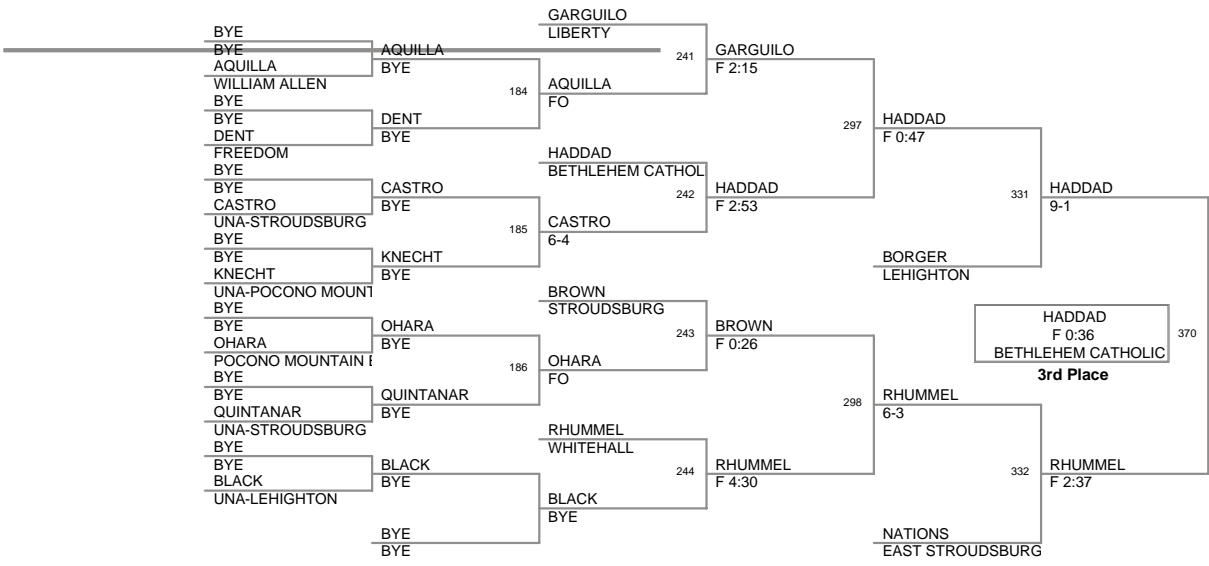

**2008 DISTRICT 11 JV
TOURNAMENT**

**Top Team Scores (top
scorer)**

<u>Plc</u>	<u>Points</u>	<u>Team</u>
1	225	LIBERTY
2	136	NAZARETH
3	127.5	PARKLAND
4	122.5	NORTHAMPTON
5	93.5	STROUDSBURG
6	86	TAMAQUA
7	83	WHITEHALL
8	72.5	EAST STROUDSBURG SOUTH
9	71	EASTON
10	69	DIERUFF
11	55	PLEASANT VALLEY
12	49	PALMERTON
13	48	NORTHWESTERN LEHIGH
14	44	BETHLEHEM CATHOLIC
14	44	NORTHERN LEHIGH
16	38	LEHIGHTON
17	34.5	POTTSVILLE
18	34	FREEDOM
19	31	BANGOR
19	31	POCONO MOUNTAIN EAST
21	28	POCONO MOUNTAIN WEST
22	26	PANTHER VALLEY
23	20	EMMAUS
24	17	NOTRE DAME
25	14.5	WILSON
26	13	CENTRAL CATHOLIC
27	12	SALISBURY
28	10	WILLIAM ALLEN
29	8	SOUTHERN LEHIGH
30	7	NORTH SCHUYLKILL

103 Lbs

112 Lbs

119 Lbs

125 Lbs

130 Lbs

135 Lbs

140 Lbs

145 Lbs

152 Lbs

160 Lbs

171 Lbs

189 Lbs

215 Lbs

285 Lbs