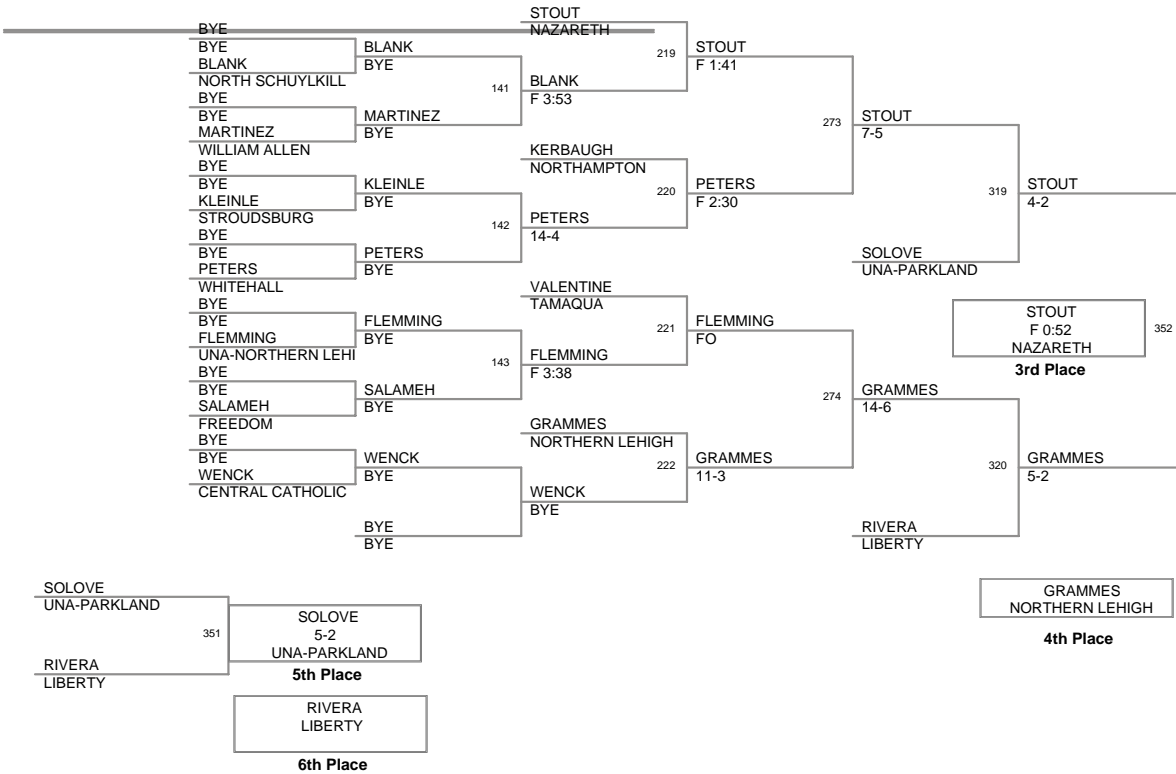

**2008 DISTRICT 11 JV
TOURNAMENT**

**Top Team Scores (top
scorer)**

<u>Plc</u>	<u>Points</u>	<u>Team</u>
1	225	LIBERTY
2	136	NAZARETH
3	127.5	PARKLAND
4	122.5	NORTHAMPTON
5	93.5	STROUDSBURG
6	86	TAMAQUA
7	83	WHITEHALL
8	72.5	EAST STROUDSBURG SOUTH
9	71	EASTON
10	69	DIERUFF
11	55	PLEASANT VALLEY
12	49	PALMERTON
13	48	NORTHWESTERN LEHIGH
14	44	BETHLEHEM CATHOLIC
14	44	NORTHERN LEHIGH
16	38	LEHIGHTON
17	34.5	POTTSVILLE
18	34	FREEDOM
19	31	BANGOR
19	31	POCONO MOUNTAIN EAST
21	28	POCONO MOUNTAIN WEST
22	26	PANTHER VALLEY
23	20	EMMAUS
24	17	NOTRE DAME
25	14.5	WILSON
26	13	CENTRAL CATHOLIC
27	12	SALISBURY
28	10	WILLIAM ALLEN
29	8	SOUTHERN LEHIGH
30	7	NORTH SCHUYLKILL

103 Lbs

112 Lbs

119 Lbs

125 Lbs

130 Lbs

135 Lbs

140 Lbs

145 Lbs

152 Lbs

160 Lbs

171 Lbs

189 Lbs

215 Lbs

285 Lbs