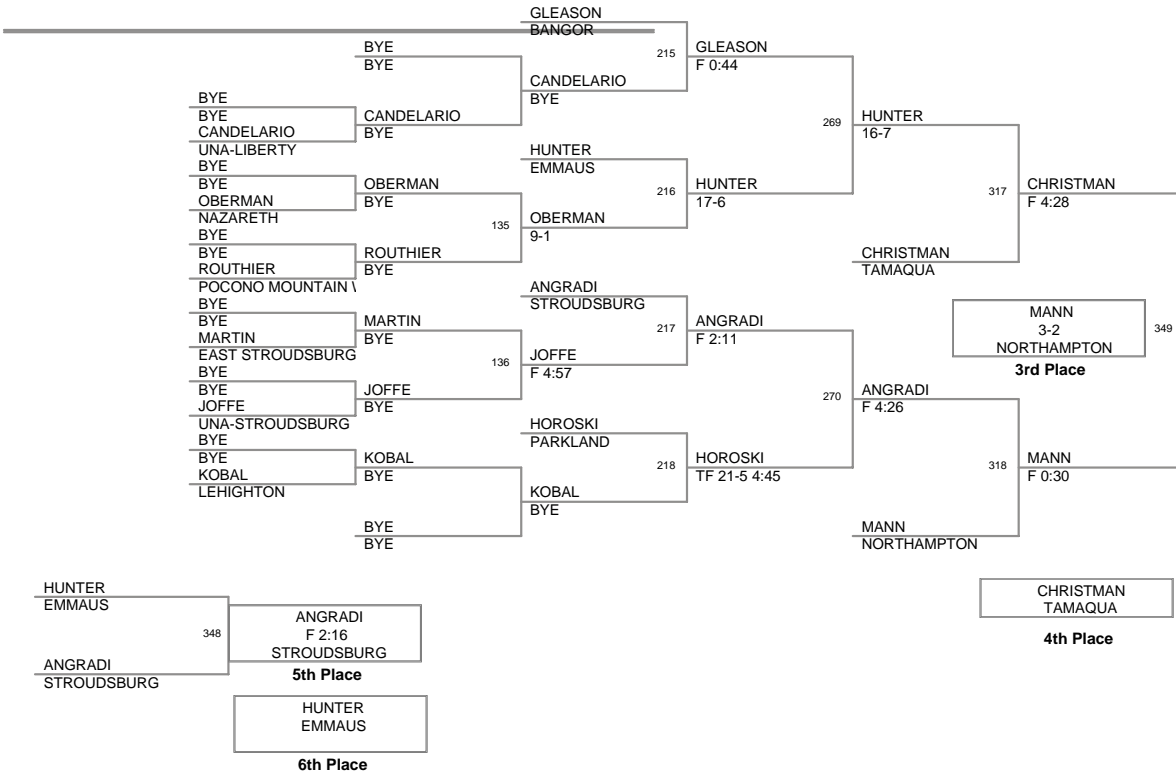

**2008 DISTRICT 11 JV
TOURNAMENT**

**Top Team Scores (top
scorer)**

<u>Plc</u>	<u>Points</u>	<u>Team</u>
1	225	LIBERTY
2	136	NAZARETH
3	127.5	PARKLAND
4	122.5	NORTHAMPTON
5	93.5	STROUDSBURG
6	86	TAMAQUA
7	83	WHITEHALL
8	72.5	EAST STROUDSBURG SOUTH
9	71	EASTON
10	69	DIERUFF
11	55	PLEASANT VALLEY
12	49	PALMERTON
13	48	NORTHWESTERN LEHIGH
14	44	BETHLEHEM CATHOLIC
14	44	NORTHERN LEHIGH
16	38	LEHIGHTON
17	34.5	POTTSVILLE
18	34	FREEDOM
19	31	BANGOR
19	31	POCONO MOUNTAIN EAST
21	28	POCONO MOUNTAIN WEST
22	26	PANTHER VALLEY
23	20	EMMAUS
24	17	NOTRE DAME
25	14.5	WILSON
26	13	CENTRAL CATHOLIC
27	12	SALISBURY
28	10	WILLIAM ALLEN
29	8	SOUTHERN LEHIGH
30	7	NORTH SCHUYLKILL

103 Lbs

112 Lbs

119 Lbs

125 Lbs

130 Lbs

135 Lbs

140 Lbs

145 Lbs

152 Lbs

160 Lbs

171 Lbs

189 Lbs

215 Lbs

285 Lbs