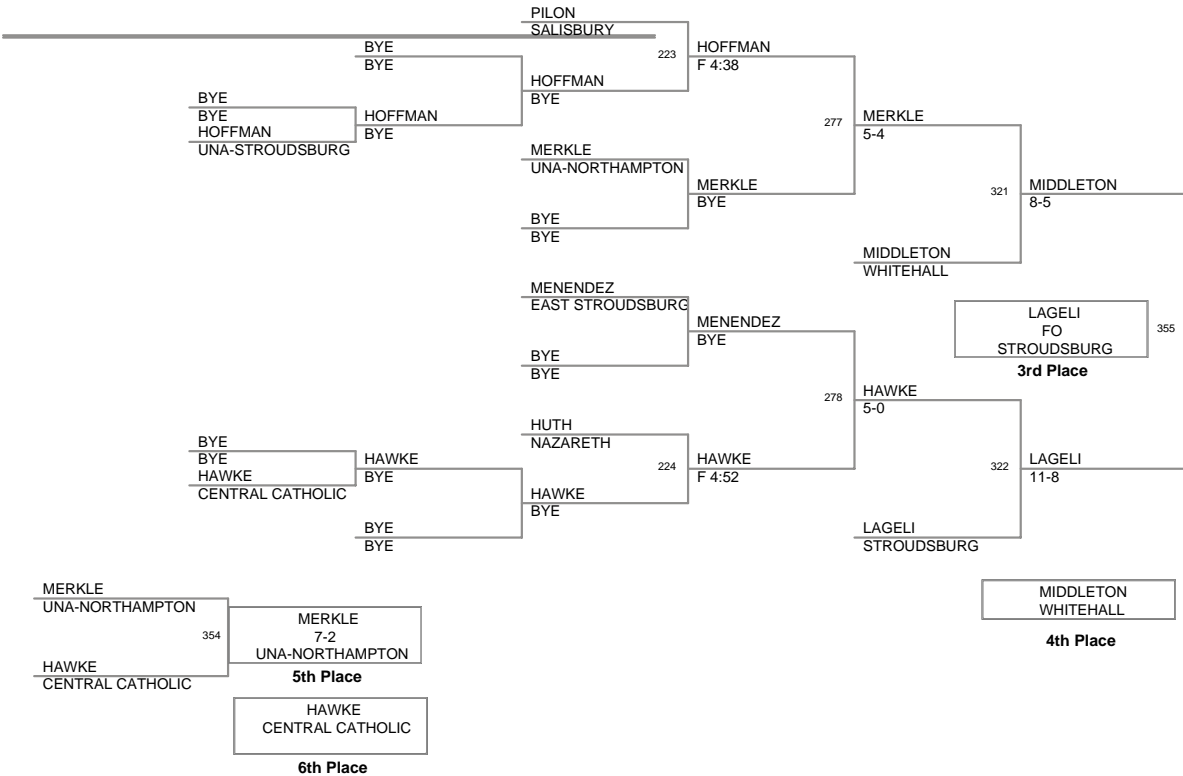

**2008 DISTRICT 11 JV
TOURNAMENT**

**Top Team Scores (top
scorer)**

<u>Plc</u>	<u>Points</u>	<u>Team</u>
1	225	LIBERTY
2	136	NAZARETH
3	127.5	PARKLAND
4	122.5	NORTHAMPTON
5	93.5	STROUDSBURG
6	86	TAMAQUA
7	83	WHITEHALL
8	72.5	EAST STROUDSBURG SOUTH
9	71	EASTON
10	69	DIERUFF
11	55	PLEASANT VALLEY
12	49	PALMERTON
13	48	NORTHWESTERN LEHIGH
14	44	BETHLEHEM CATHOLIC
14	44	NORTHERN LEHIGH
16	38	LEHIGHTON
17	34.5	POTTSVILLE
18	34	FREEDOM
19	31	BANGOR
19	31	POCONO MOUNTAIN EAST
21	28	POCONO MOUNTAIN WEST
22	26	PANTHER VALLEY
23	20	EMMAUS
24	17	NOTRE DAME
25	14.5	WILSON
26	13	CENTRAL CATHOLIC
27	12	SALISBURY
28	10	WILLIAM ALLEN
29	8	SOUTHERN LEHIGH
30	7	NORTH SCHUYLKILL

103 Lbs

112 Lbs

119 Lbs

125 Lbs

130 Lbs

135 Lbs

140 Lbs

145 Lbs

152 Lbs

160 Lbs

171 Lbs

189 Lbs

215 Lbs

285 Lbs