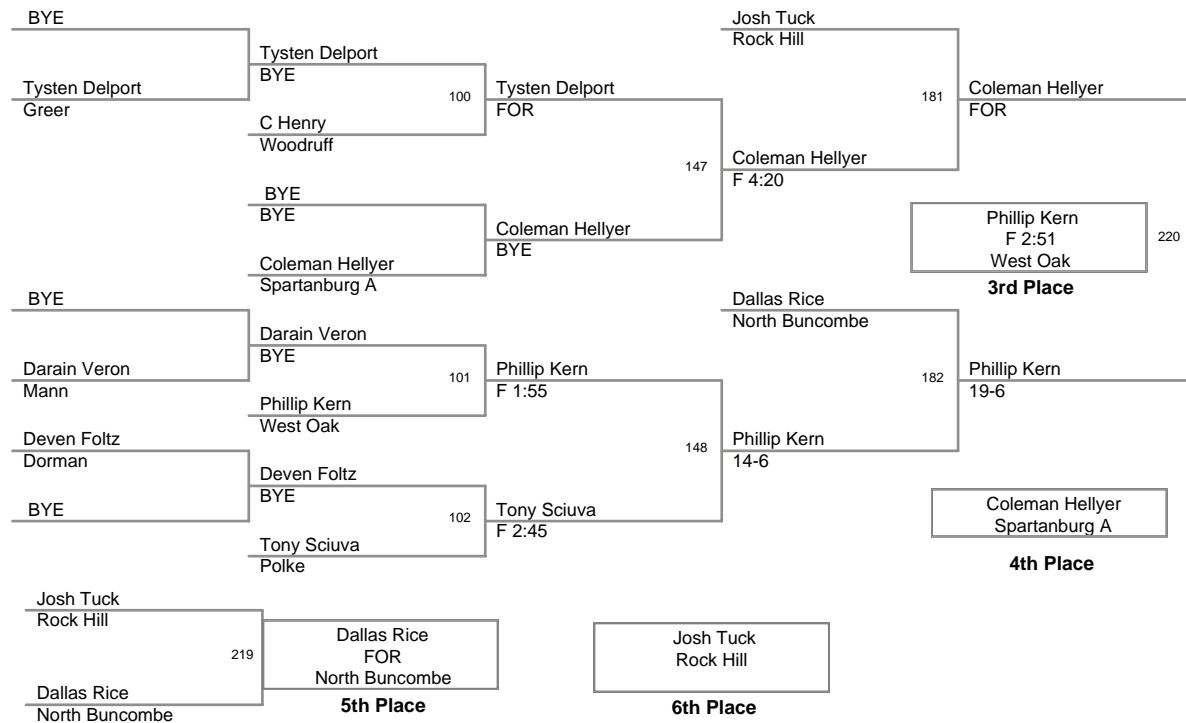

Armstrong Rebel Wrestling
Invitational

171 Lbs