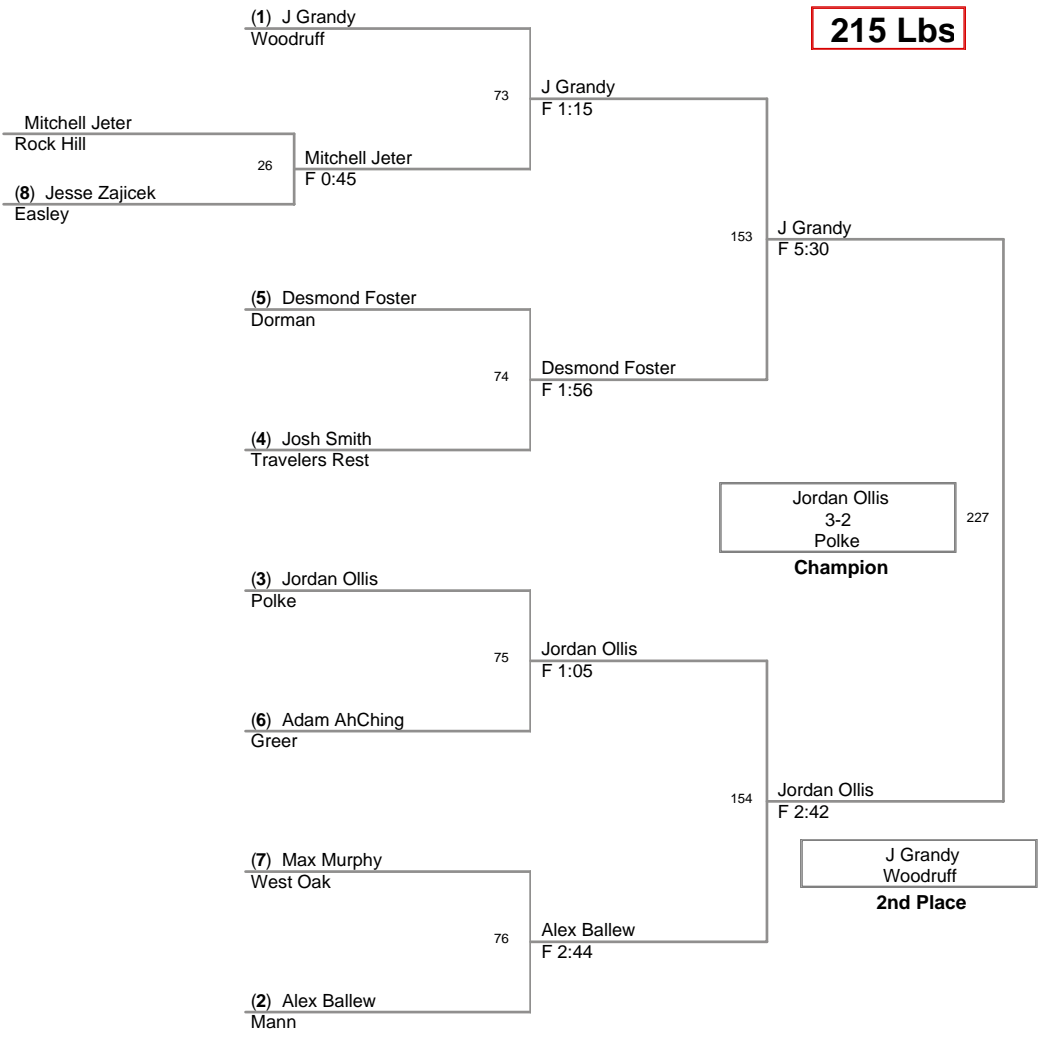

MOST OUTSTANDING WRESTLER:

125 LBS FROM WEST OAK -- ERIC ROEHLETTER

Armstrong Rebel Wrestling
Invitational

103 Lbs

Armstrong Rebel Wrestling
Invitational

112 Lbs

Armstrong Rebel Wrestling
Invitational

119 Lbs

Armstrong Rebel Wrestling
Invitational

145 Lbs

Armstrong Rebel Wrestling
Invitational

152 Lbs

**Armstrong Rebel Wrestling
Invitational**

160 Lbs

Armstrong Rebel Wrestling
Invitational

171 Lbs

**Armstrong Rebel Wrestling
Invitational**

189 Lbs

Armstrong Rebel Wrestling
Invitational

215 Lbs

Armstrong Rebel Wrestling
Invitational

285 Lbs