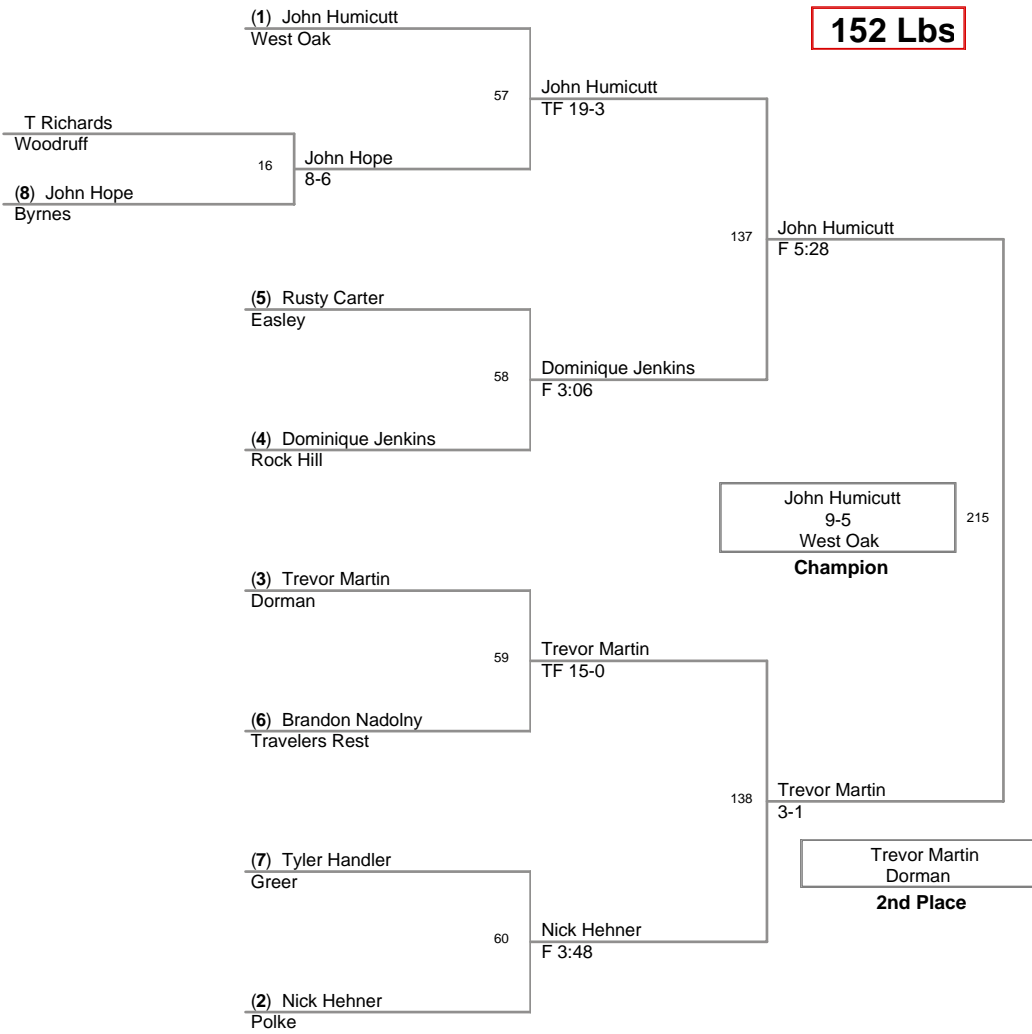

MOST OUTSTANDING WRESTLER:

125 LBS FROM WEST OAK -- ERIC ROEHLETTER

Armstrong Rebel Wrestling
Invitational

103 Lbs

Armstrong Rebel Wrestling
Invitational

112 Lbs

Armstrong Rebel Wrestling
Invitational

119 Lbs

Armstrong Rebel Wrestling
Invitational

125 Lbs

Armstrong Rebel Wrestling
Invitational

130 Lbs

Armstrong Rebel Wrestling
Invitational

135 Lbs

Armstrong Rebel Wrestling
Invitational

140 Lbs

Armstrong Rebel Wrestling
Invitational

145 Lbs

Armstrong Rebel Wrestling
Invitational

152 Lbs

**Armstrong Rebel Wrestling
Invitational**

160 Lbs

Armstrong Rebel Wrestling
Invitational

171 Lbs