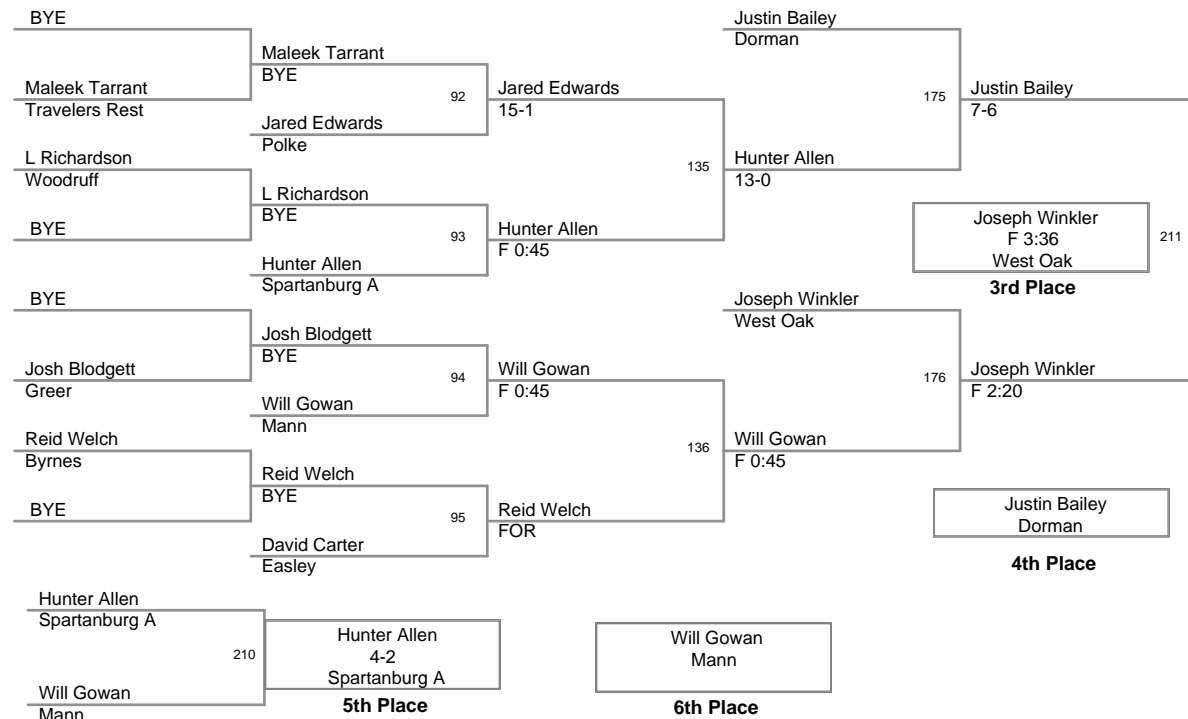

Armstrong Rebel Wrestling
Invitational

145 Lbs