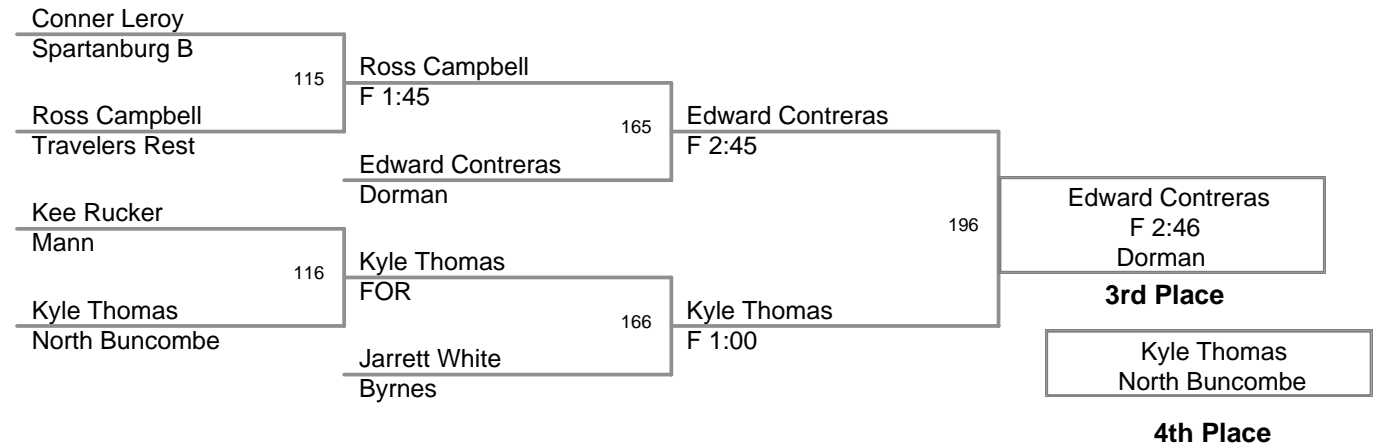

MOST OUTSTANDING WRESTLER:

125 LBS FROM WEST OAK -- ERIC ROEHLETTER

Armstrong Rebel Wrestling
Invitational

103 Lbs

Armstrong Rebel Wrestling
Invitational

112 Lbs

Armstrong Rebel Wrestling
Invitational

119 Lbs