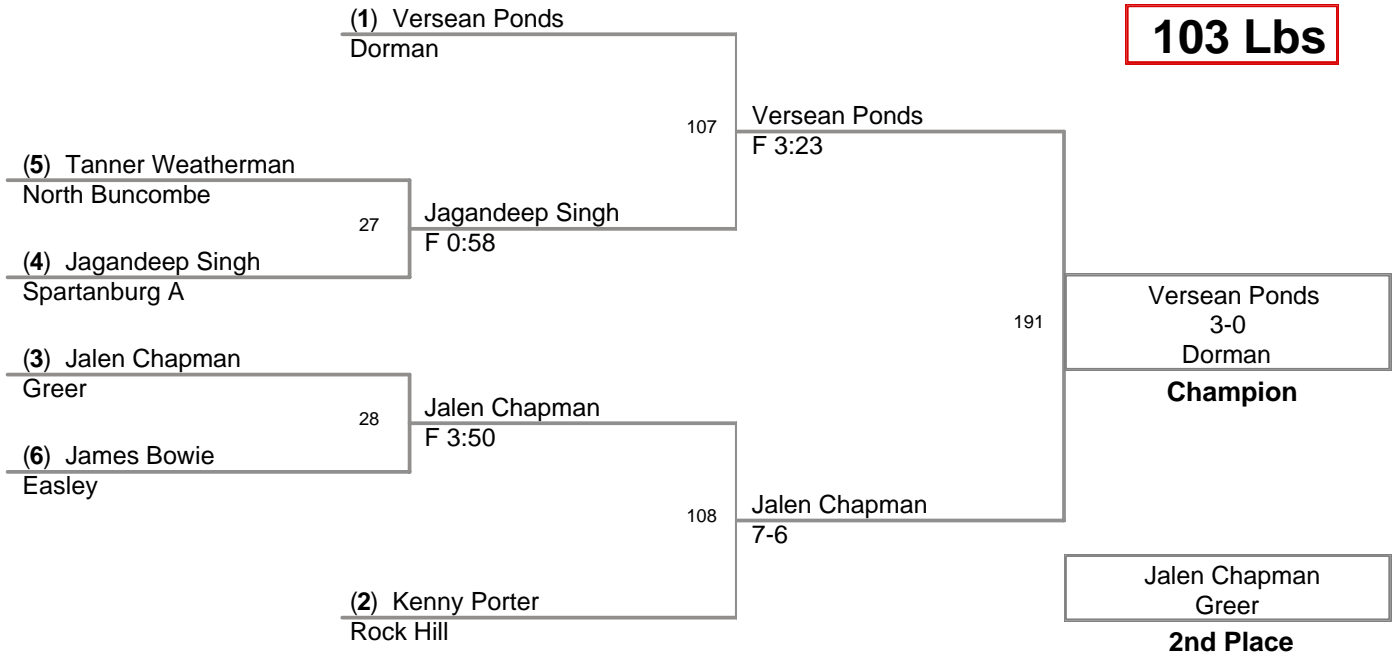

MOST OUTSTANDING WRESTLER:

125 LBS FROM WEST OAK -- ERIC ROEHLETTER

Armstrong Rebel Wrestling
Invitational

103 Lbs

Armstrong Rebel Wrestling
Invitational

112 Lbs

Armstrong Rebel Wrestling
Invitational

119 Lbs