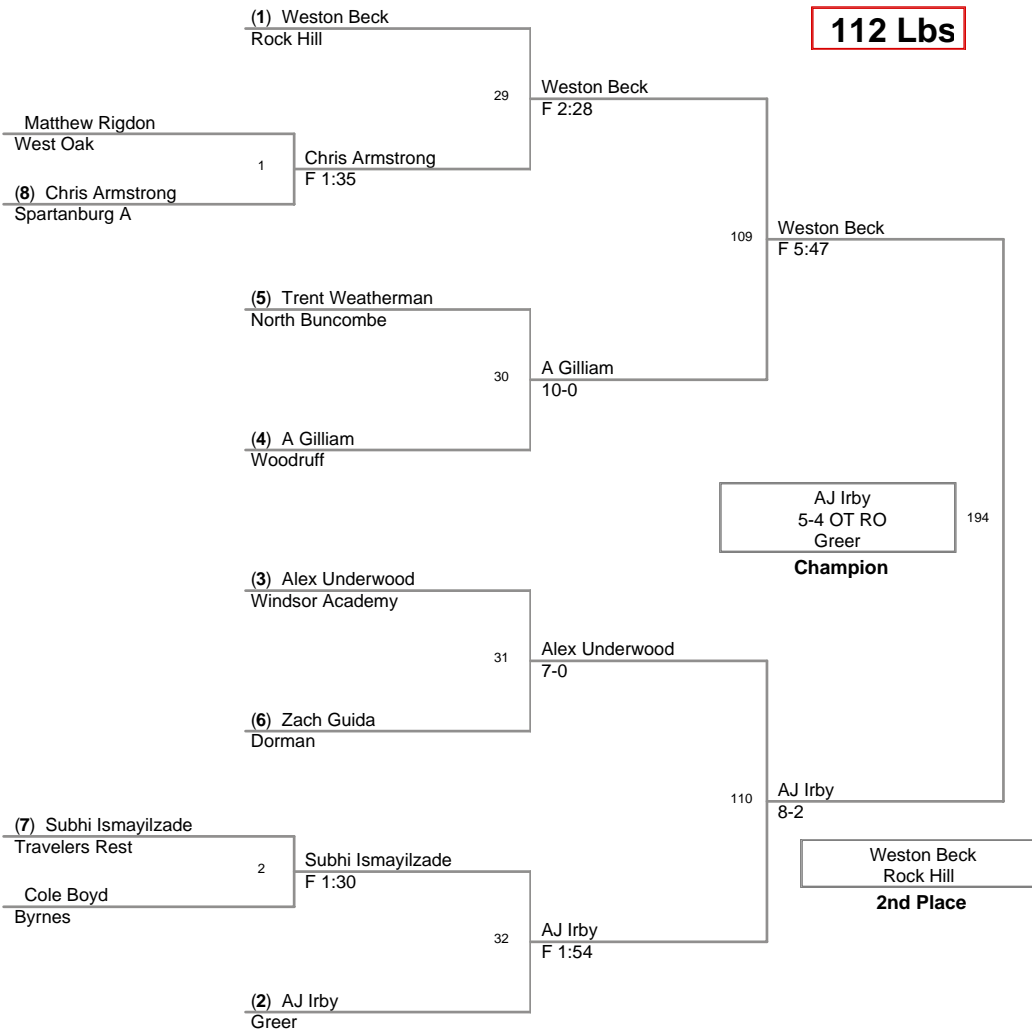

MOST OUTSTANDING WRESTLER:

125 LBS FROM WEST OAK -- ERIC ROEHLETTER

Armstrong Rebel Wrestling
Invitational

103 Lbs

Armstrong Rebel Wrestling
Invitational

112 Lbs

Armstrong Rebel Wrestling
Invitational

119 Lbs

Armstrong Rebel Wrestling
Invitational

125 Lbs

Armstrong Rebel Wrestling
Invitational

130 Lbs

Armstrong Rebel Wrestling
Invitational

135 Lbs

Armstrong Rebel Wrestling
Invitational

140 Lbs

Armstrong Rebel Wrestling
Invitational

145 Lbs

Armstrong Rebel Wrestling
Invitational

152 Lbs

**Armstrong Rebel Wrestling
Invitational**

160 Lbs

Armstrong Rebel Wrestling
Invitational

171 Lbs