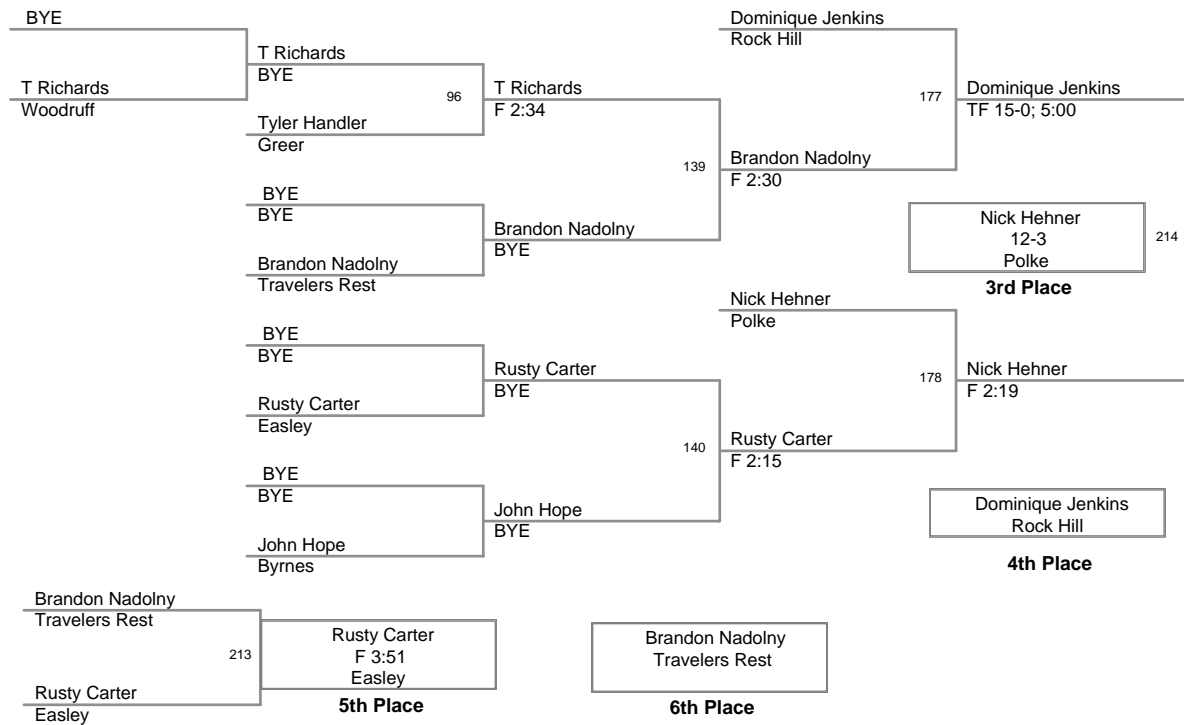

Armstrong Rebel Wrestling
Invitational

152 Lbs