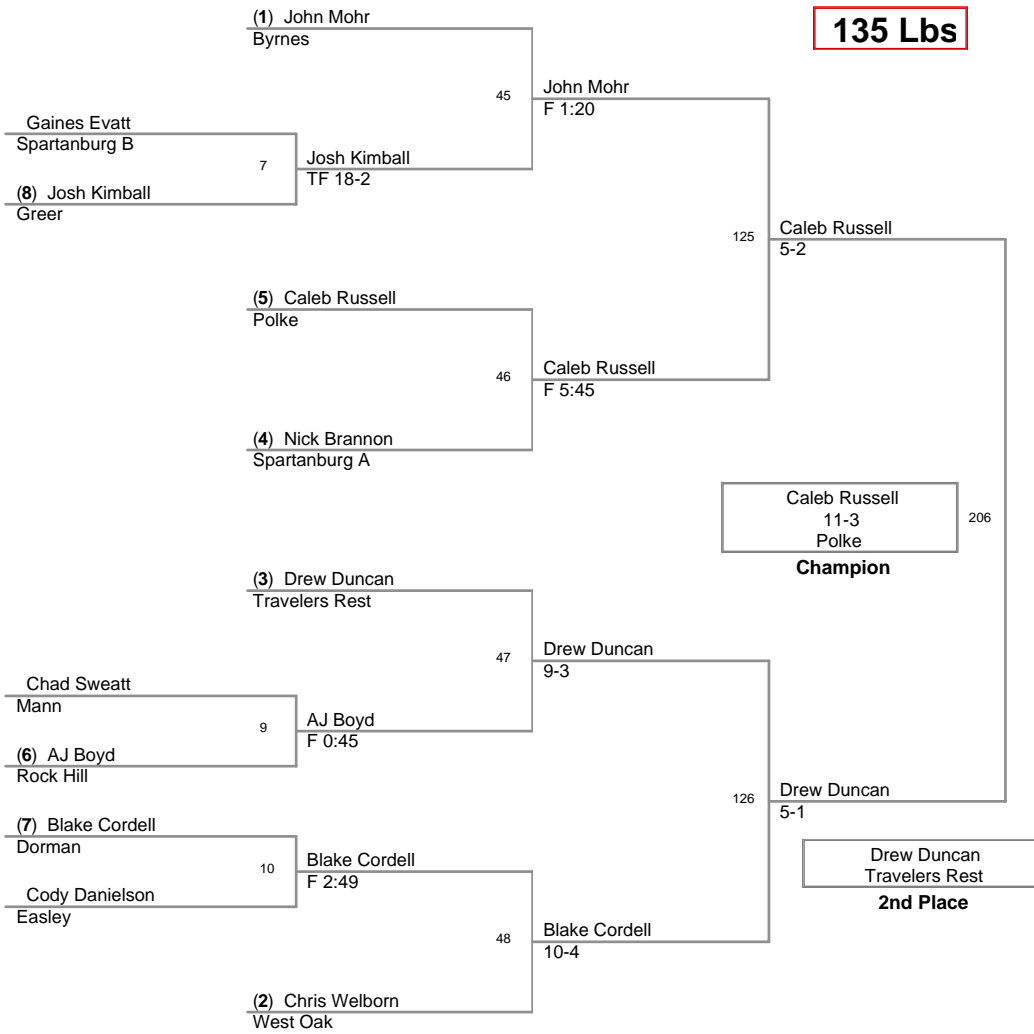

MOST OUTSTANDING WRESTLER:

125 LBS FROM WEST OAK -- ERIC ROEHLETTER

Armstrong Rebel Wrestling
Invitational

103 Lbs

Armstrong Rebel Wrestling
Invitational

112 Lbs

Armstrong Rebel Wrestling
Invitational

119 Lbs

Armstrong Rebel Wrestling
Invitational

125 Lbs

Armstrong Rebel Wrestling
Invitational

130 Lbs

Armstrong Rebel Wrestling
Invitational

135 Lbs

Armstrong Rebel Wrestling
Invitational

140 Lbs

Armstrong Rebel Wrestling
Invitational

145 Lbs

Armstrong Rebel Wrestling
Invitational

152 Lbs

**Armstrong Rebel Wrestling
Invitational**

160 Lbs

Armstrong Rebel Wrestling
Invitational

171 Lbs