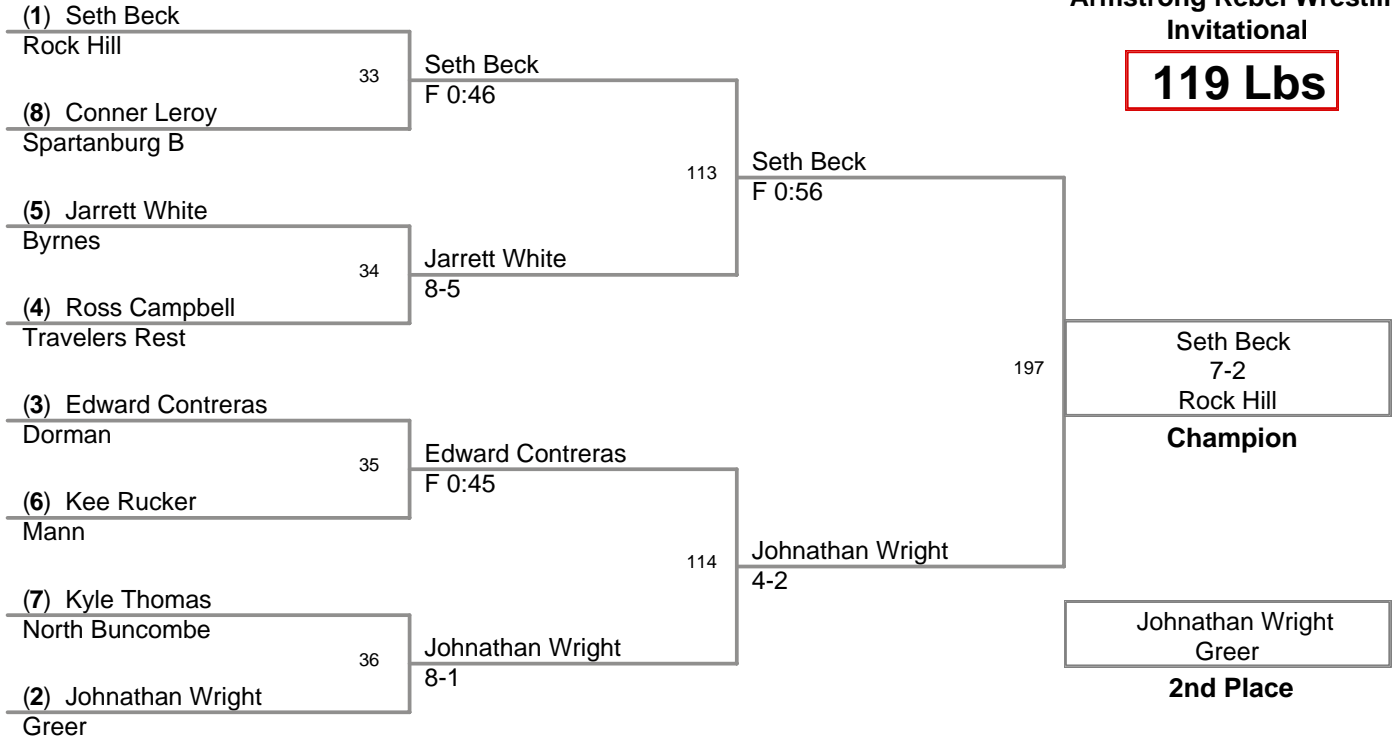

MOST OUTSTANDING WRESTLER:

125 LBS FROM WEST OAK -- ERIC ROEHLETTER

Armstrong Rebel Wrestling
Invitational

103 Lbs

Armstrong Rebel Wrestling
Invitational

112 Lbs

Armstrong Rebel Wrestling
Invitational

119 Lbs

Armstrong Rebel Wrestling
Invitational

125 Lbs

Armstrong Rebel Wrestling
Invitational

130 Lbs

Armstrong Rebel Wrestling
Invitational

135 Lbs

Armstrong Rebel Wrestling
Invitational

140 Lbs