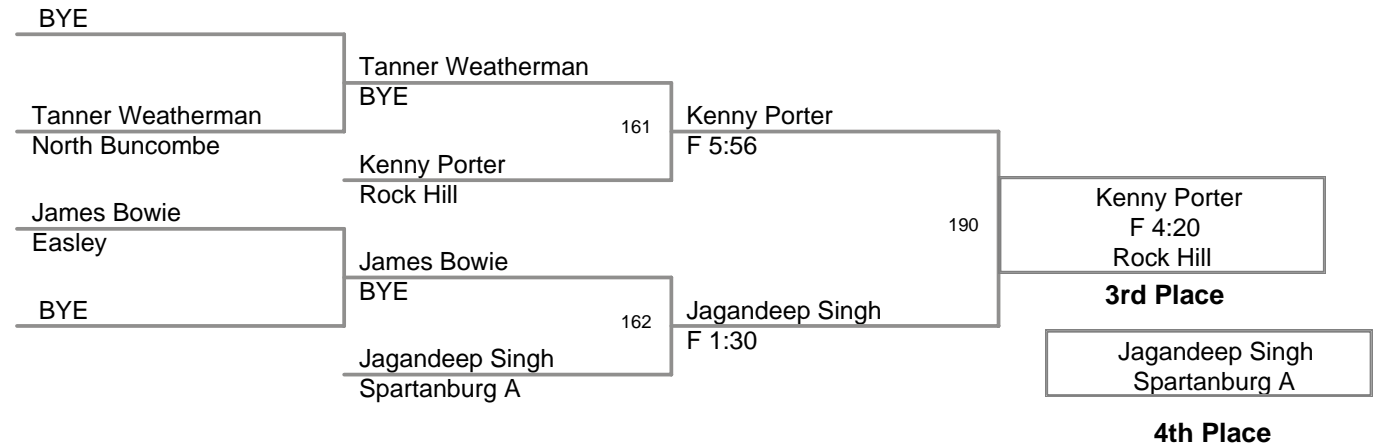

MOST OUTSTANDING WRESTLER:

125 LBS FROM WEST OAK -- ERIC ROEHLETTER

Armstrong Rebel Wrestling
Invitational

103 Lbs

Armstrong Rebel Wrestling
Invitational

112 Lbs

Armstrong Rebel Wrestling
Invitational

119 Lbs