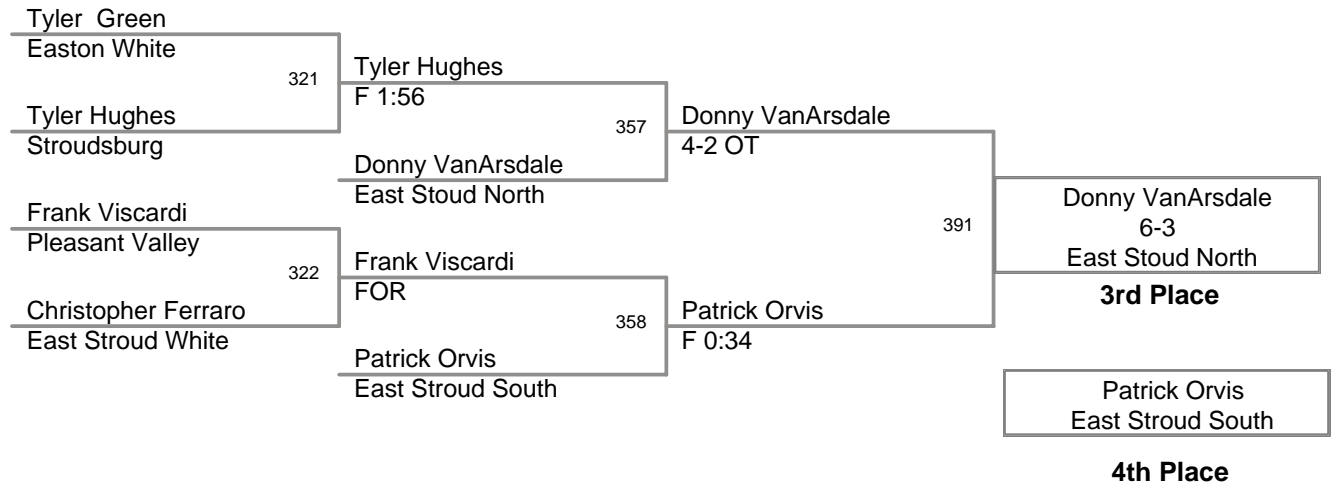

2007 Bangor Jr High

210 Lbs