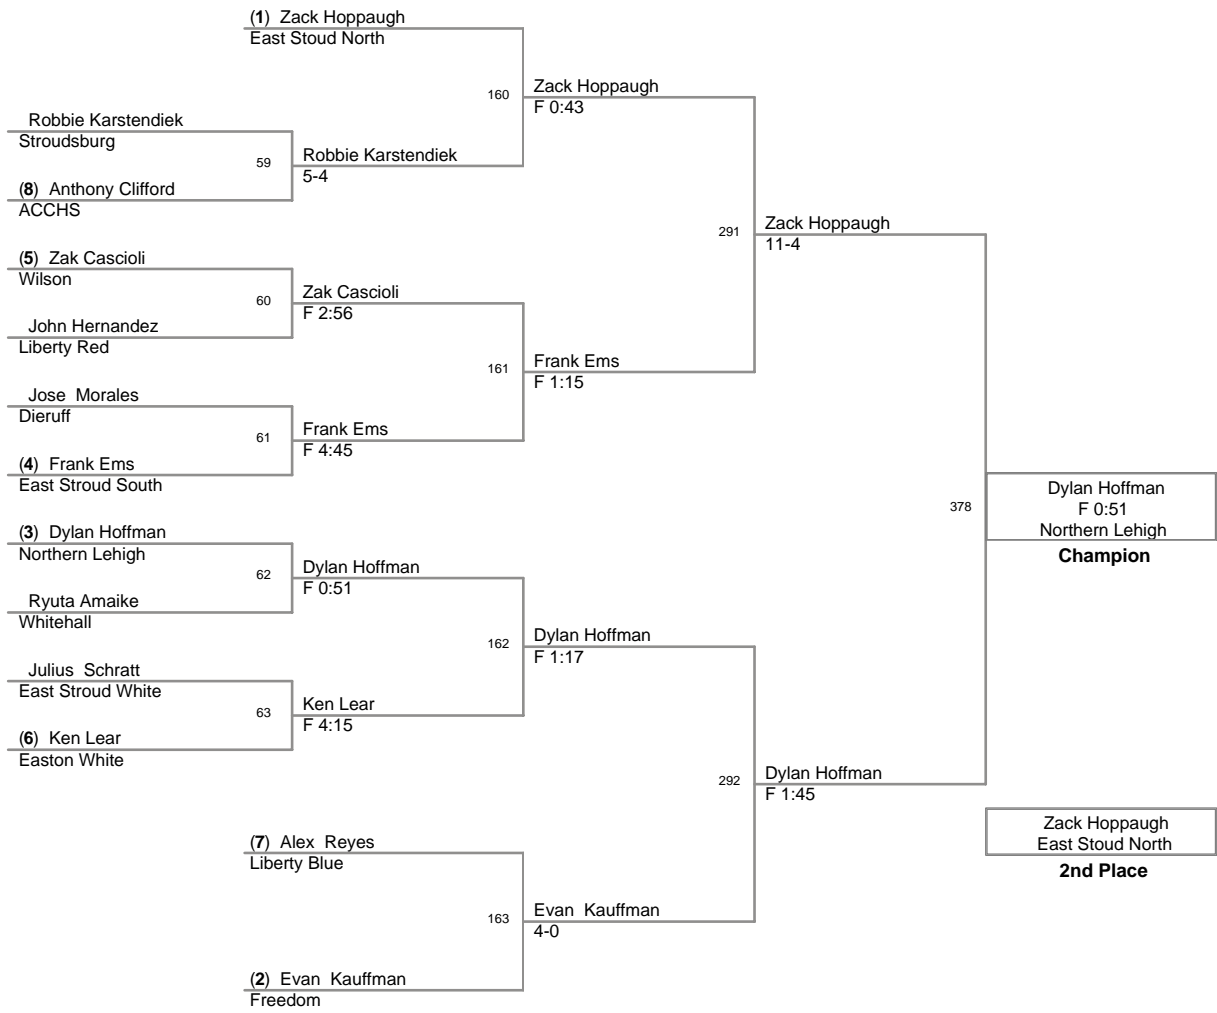

100 Lbs

105 Lbs

110 Lbs

2007 Bangor Jr High

115 Lbs

122 Lbs

130 Lbs

138 Lbs