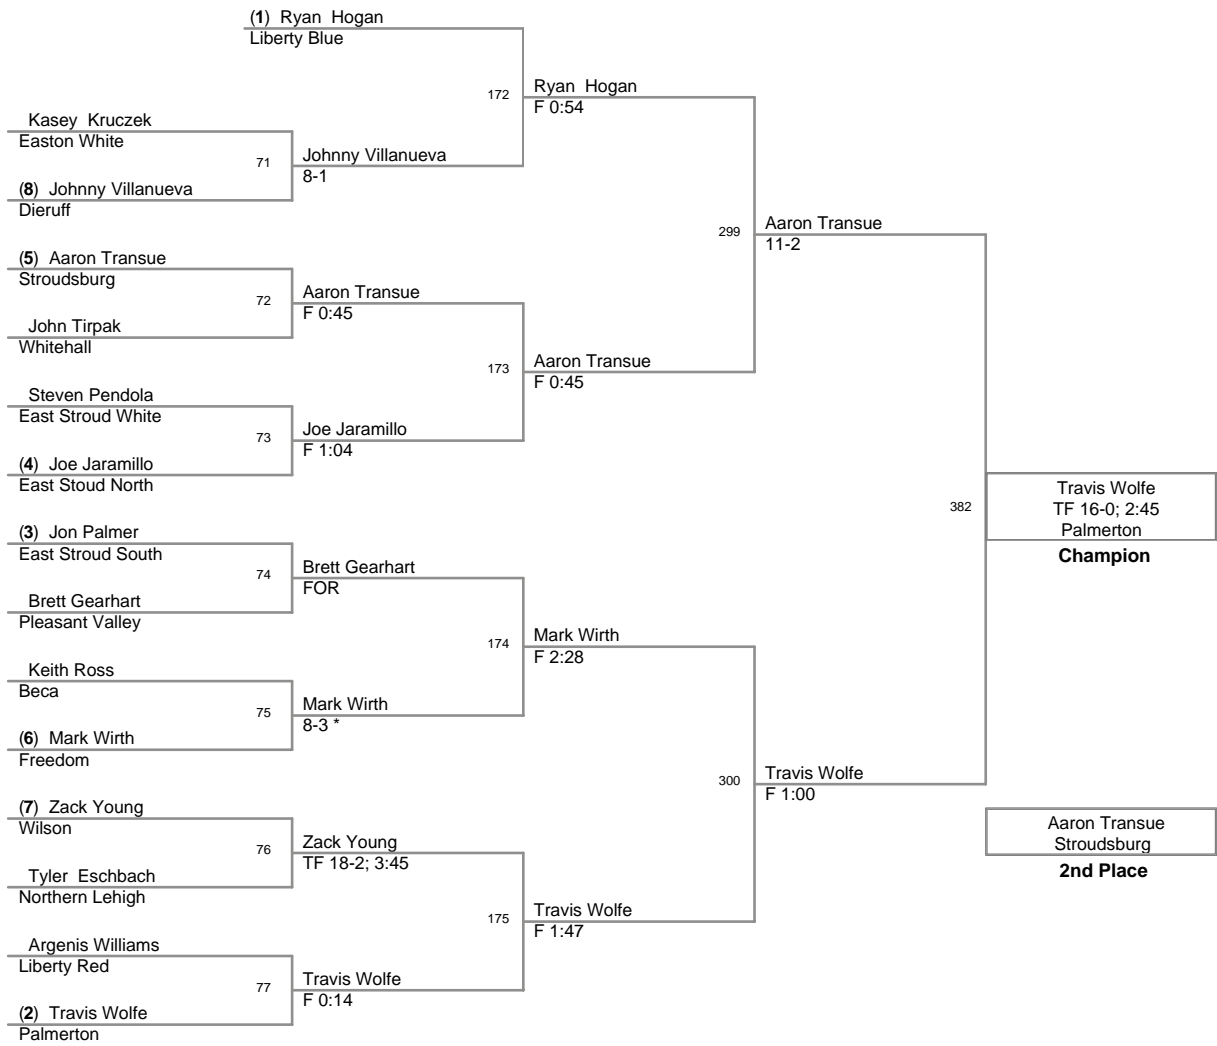

100 Lbs

105 Lbs

110 Lbs

2007 Bangor Jr High

115 Lbs

122 Lbs

130 Lbs

138 Lbs