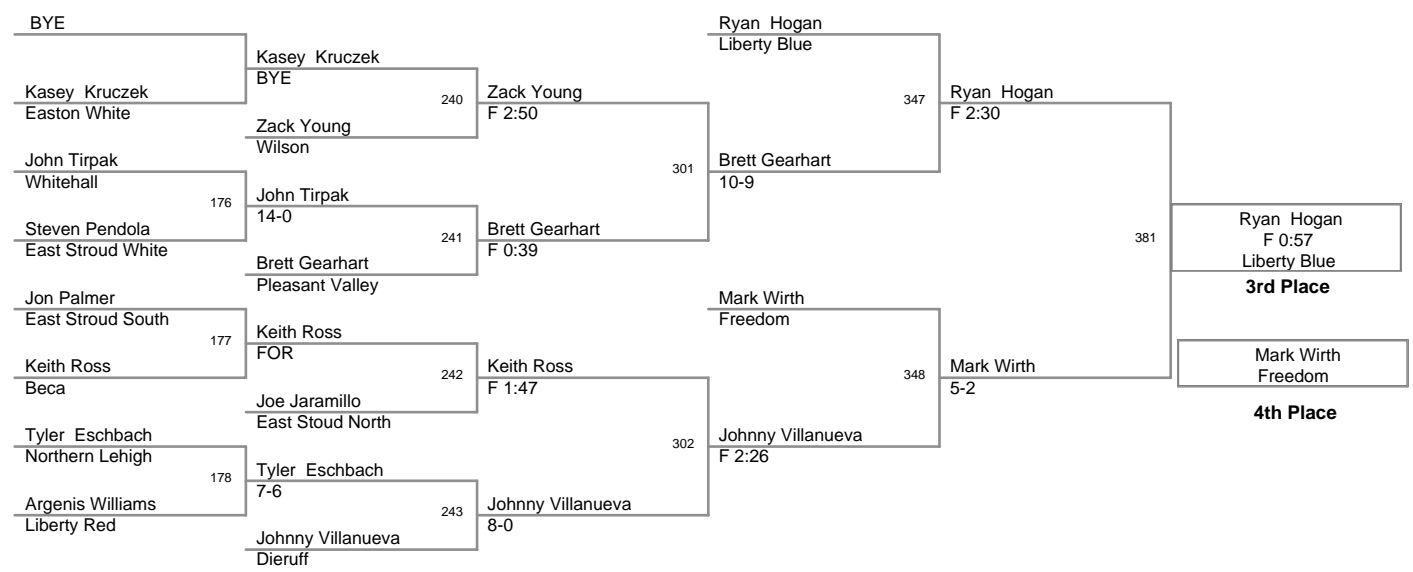

100 Lbs

105 Lbs

110 Lbs

2007 Bangor Jr High

115 Lbs

122 Lbs

130 Lbs

138 Lbs