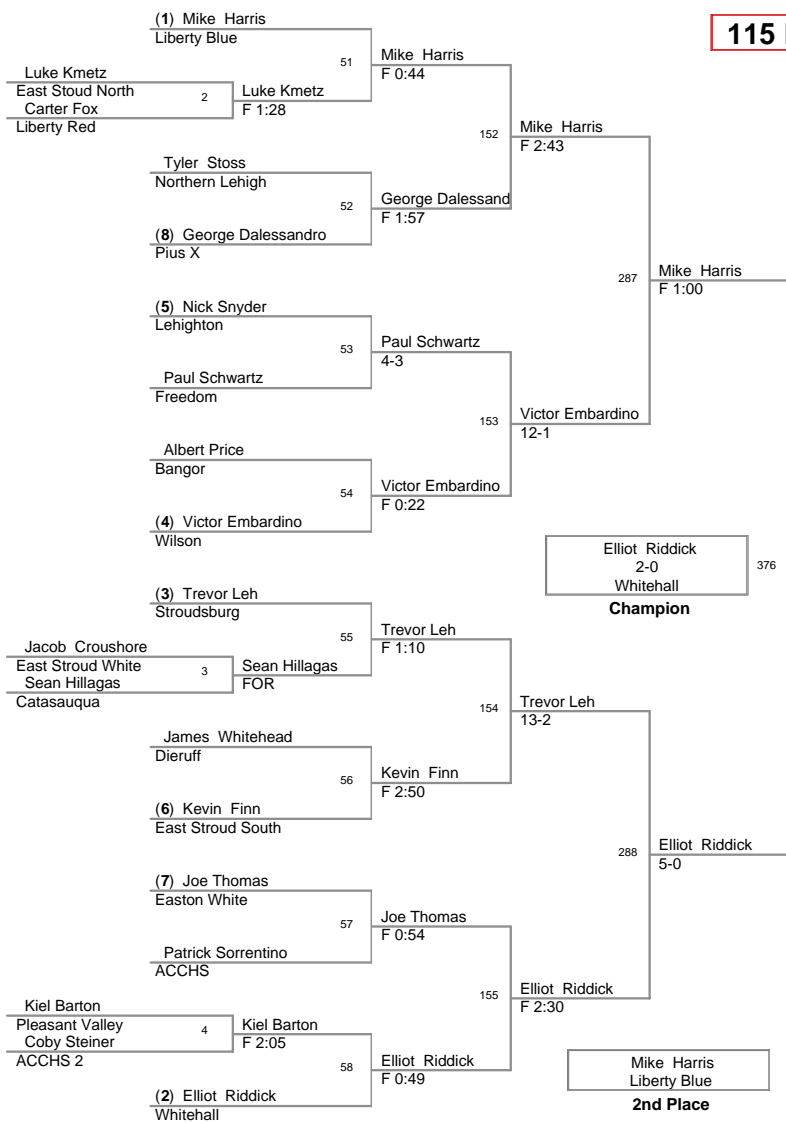

2007 Bangor Jr High Slatebelt Showdown

Top Team Scores

<u>Plc</u>	<u>Points</u>	<u>Team</u>
1	239.0	Liberty Blue
2	144.5	Northern Lehigh
3	142.5	Lehighton
4	134.0	Pleasant Valley
5	125.5	Stroudsburg
6	122.5	Freedom
7	107.5	Whitehall
8	105.0	East Stoud North
9	94.5	Palmerton
10	93.0	Catasauqua
11	83.5	Wilson
12	77.0	East Stroud South
13	52.0	Dieruff
14	50.5	Easton White
15	38.0	ACCHS
16	37.0	Bangor
16	37.0	Beca
18	32.0	Pius X
19	12.0	Bangor Maroon
20	8.0	Liberty Red
20	8.0	East Stroud White

100 Lbs

105 Lbs

110 Lbs

2007 Bangor Jr High

115 Lbs

122 Lbs

130 Lbs

138 Lbs