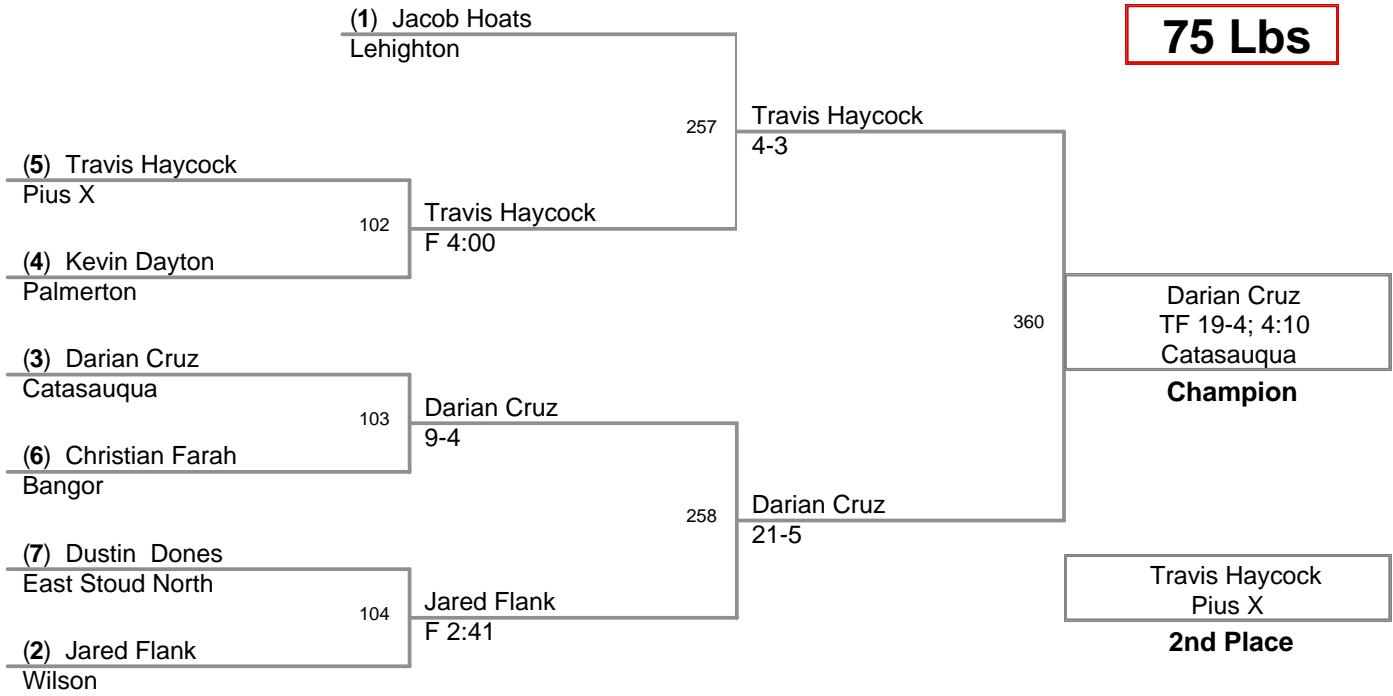

2007 Bangor Jr High Slatebelt Showdown

Top Team Scores

<u>Plc</u>	<u>Points</u>	<u>Team</u>
1	239.0	Liberty Blue
2	144.5	Northern Lehigh
3	142.5	Lehighton
4	134.0	Pleasant Valley
5	125.5	Stroudsburg
6	122.5	Freedom
7	107.5	Whitehall
8	105.0	East Stoud North
9	94.5	Palmerton
10	93.0	Catasauqua
11	83.5	Wilson
12	77.0	East Stroud South
13	52.0	Dieruff
14	50.5	Easton White
15	38.0	ACCHS
16	37.0	Bangor
16	37.0	Beca
18	32.0	Pius X
19	12.0	Bangor Maroon
20	8.0	Liberty Red
20	8.0	East Stroud White

2007 Bangor Jr High

75 Lbs