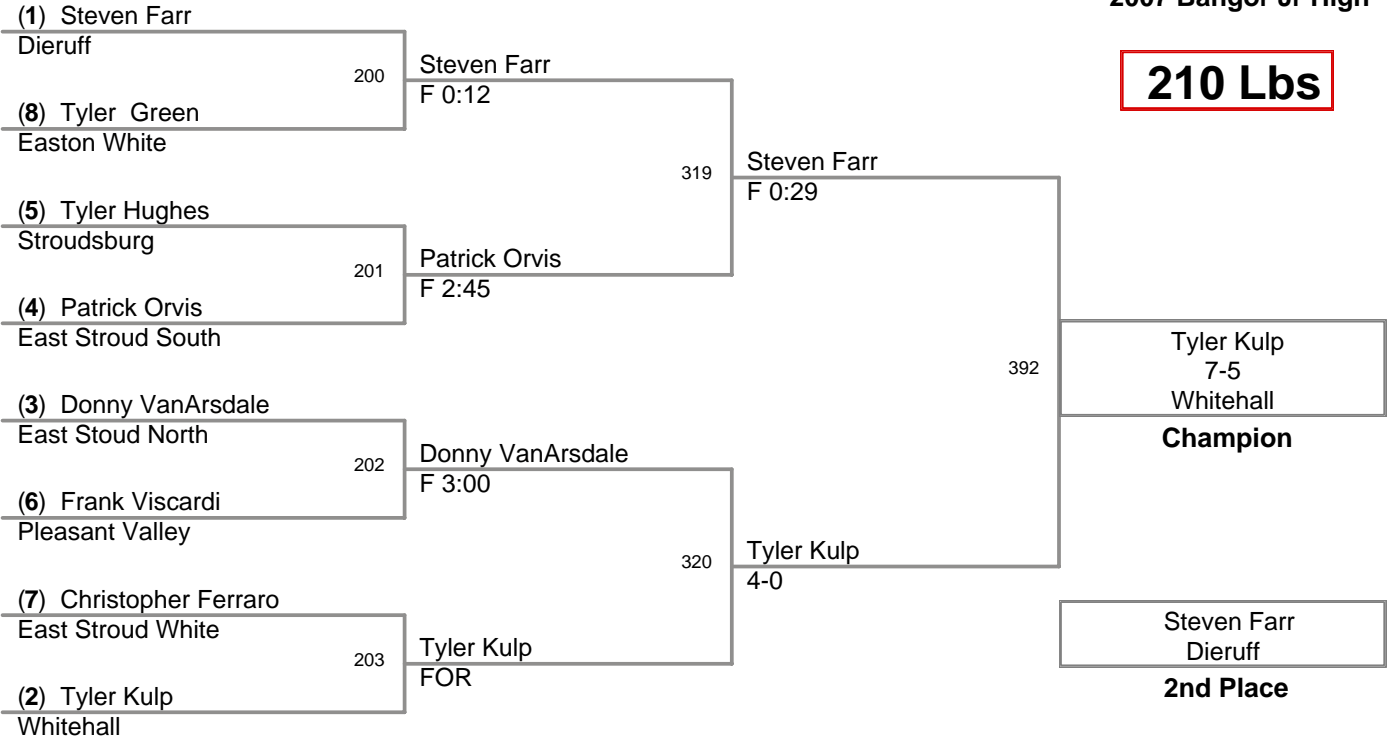

2007 Bangor Jr High

210 Lbs