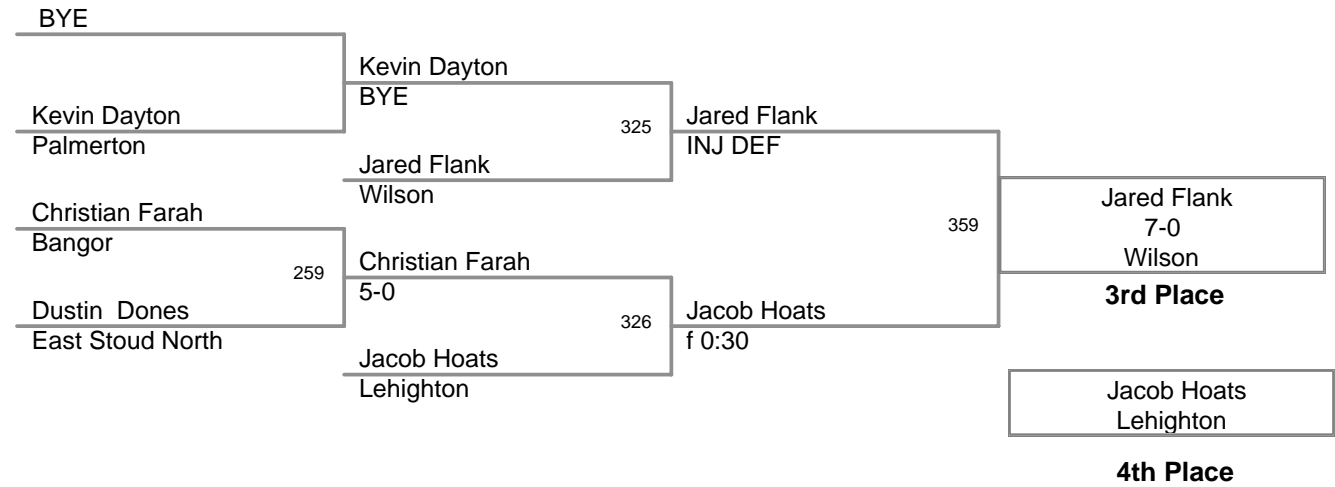

2007 Bangor Jr High Slatebelt Showdown

Top Team Scores

<u>Plc</u>	<u>Points</u>	<u>Team</u>
1	239.0	Liberty Blue
2	144.5	Northern Lehigh
3	142.5	Lehighton
4	134.0	Pleasant Valley
5	125.5	Stroudsburg
6	122.5	Freedom
7	107.5	Whitehall
8	105.0	East Stoud North
9	94.5	Palmerton
10	93.0	Catasauqua
11	83.5	Wilson
12	77.0	East Stroud South
13	52.0	Dieruff
14	50.5	Easton White
15	38.0	ACCHS
16	37.0	Bangor
16	37.0	Beca
18	32.0	Pius X
19	12.0	Bangor Maroon
20	8.0	Liberty Red
20	8.0	East Stroud White

2007 Bangor Jr High

75 Lbs