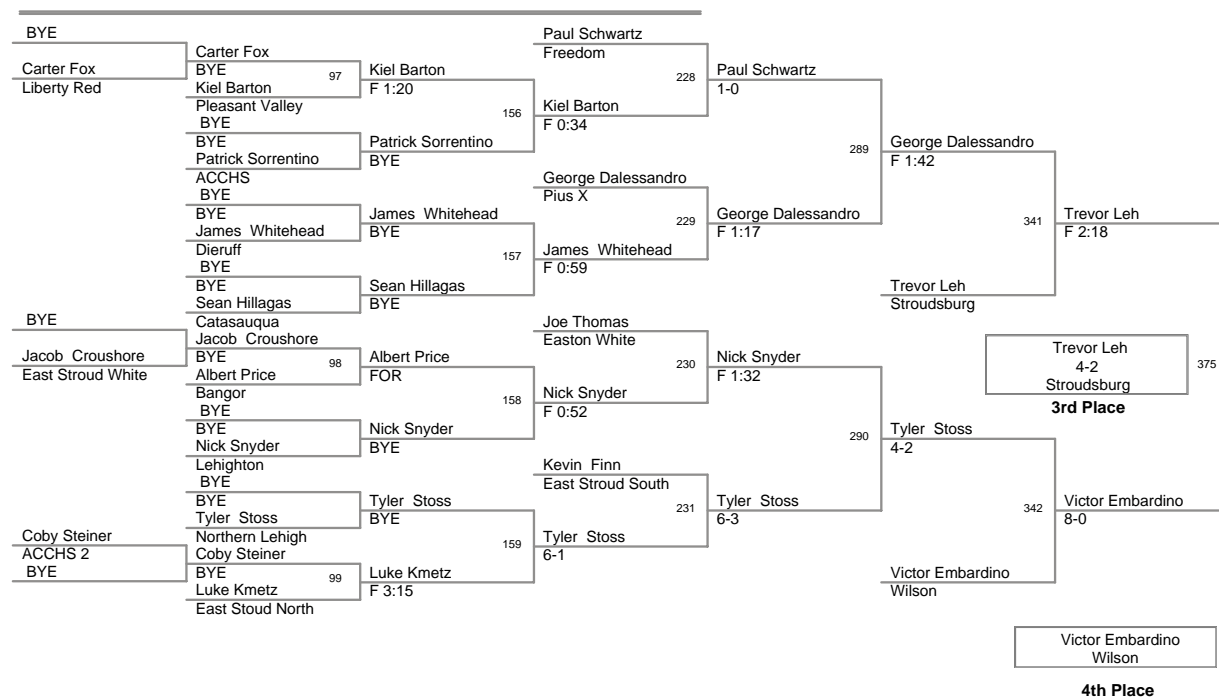

100 Lbs

105 Lbs

110 Lbs

2007 Bangor Jr High

115 Lbs

122 Lbs

130 Lbs

138 Lbs