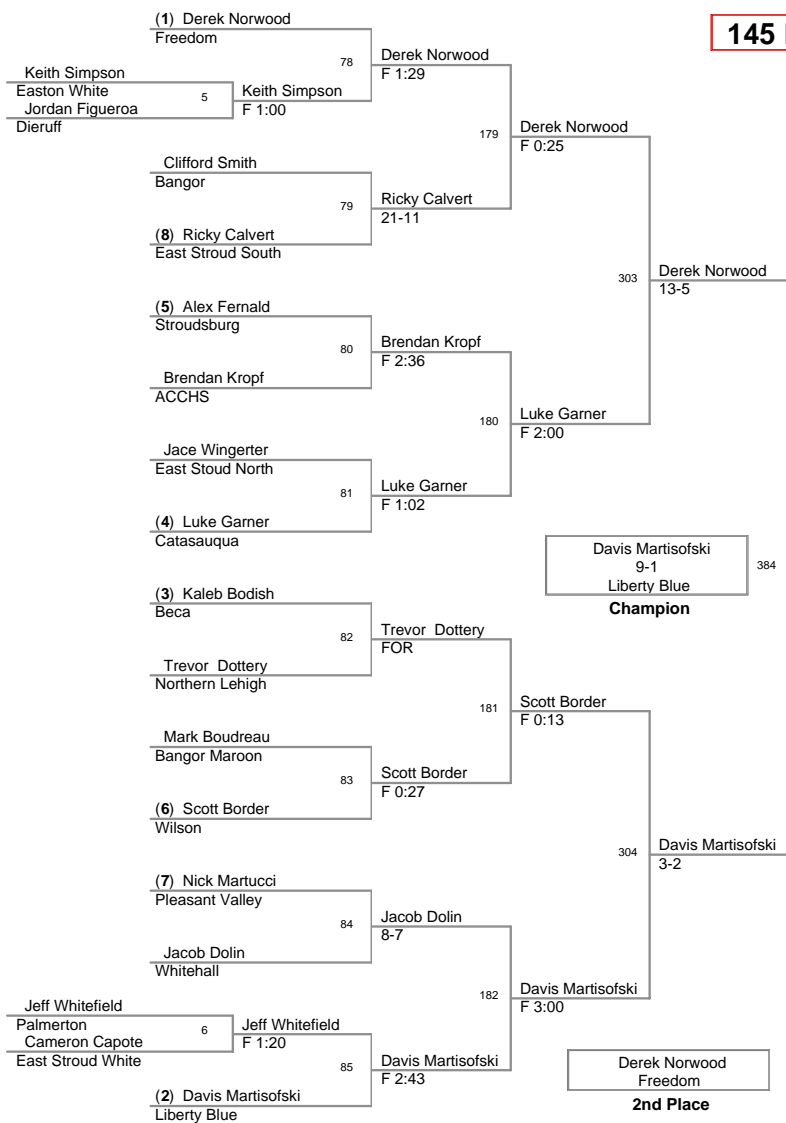

2007 Bangor Jr High

145 Lbs