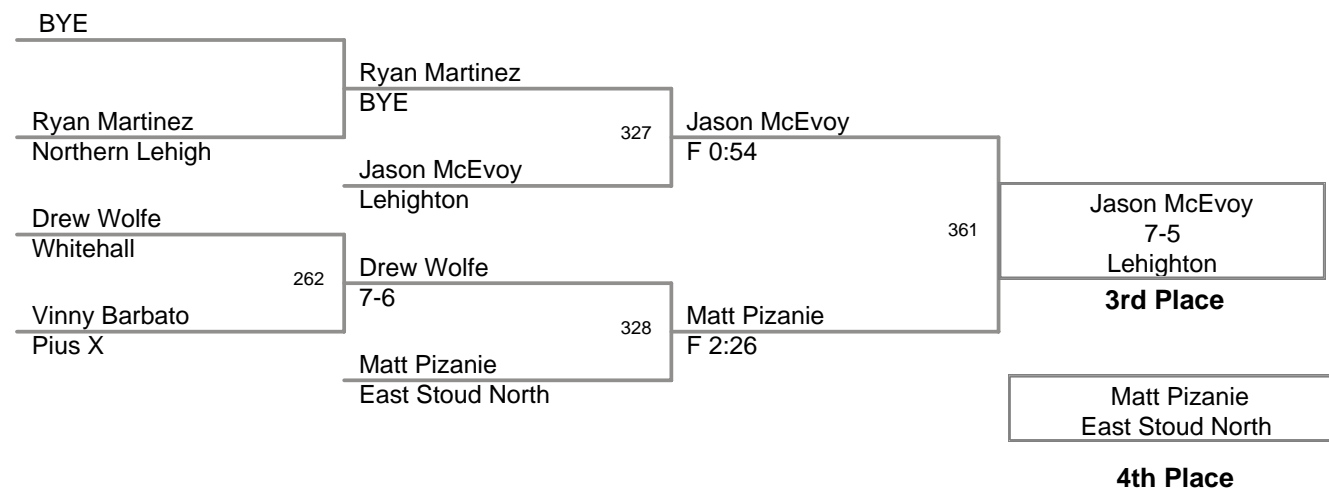

2007 Bangor Jr High

80 Lbs