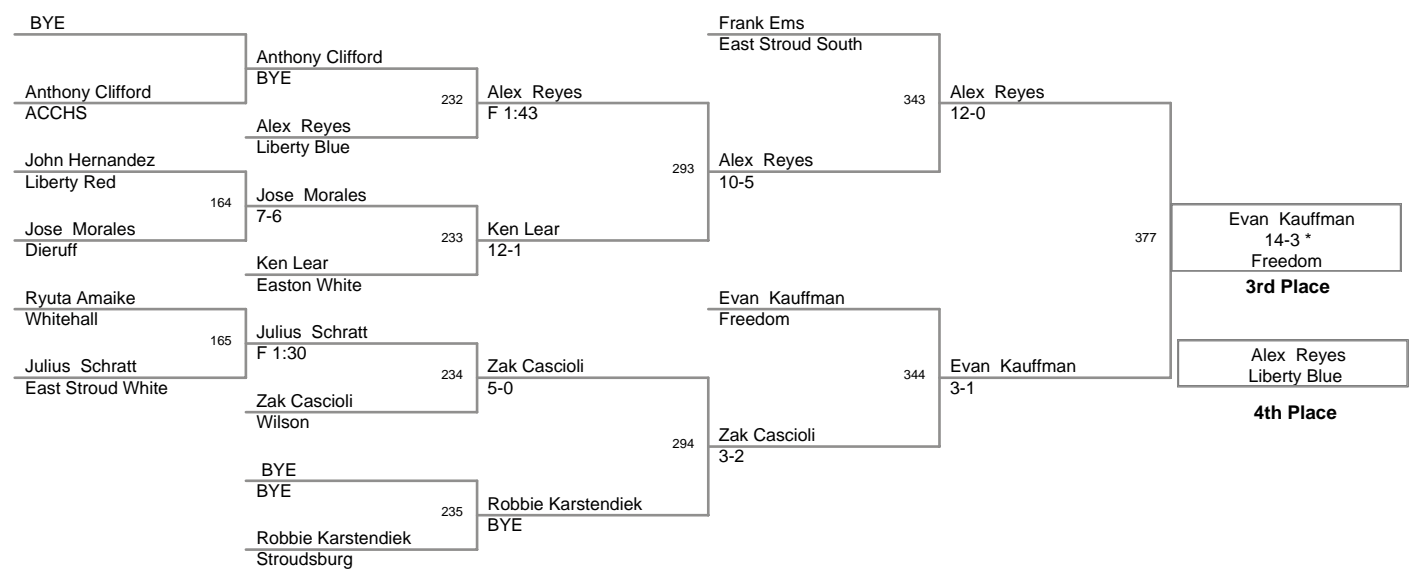

2007 Bangor Jr High Slatebelt Showdown

Top Team Scores

<u>Plc</u>	<u>Points</u>	<u>Team</u>
1	239.0	Liberty Blue
2	144.5	Northern Lehigh
3	142.5	Lehighton
4	134.0	Pleasant Valley
5	125.5	Stroudsburg
6	122.5	Freedom
7	107.5	Whitehall
8	105.0	East Stoud North
9	94.5	Palmerton
10	93.0	Catasauqua
11	83.5	Wilson
12	77.0	East Stroud South
13	52.0	Dieruff
14	50.5	Easton White
15	38.0	ACCHS
16	37.0	Bangor
16	37.0	Beca
18	32.0	Pius X
19	12.0	Bangor Maroon
20	8.0	Liberty Red
20	8.0	East Stroud White

100 Lbs

105 Lbs

110 Lbs

2007 Bangor Jr High

115 Lbs

122 Lbs

130 Lbs

138 Lbs