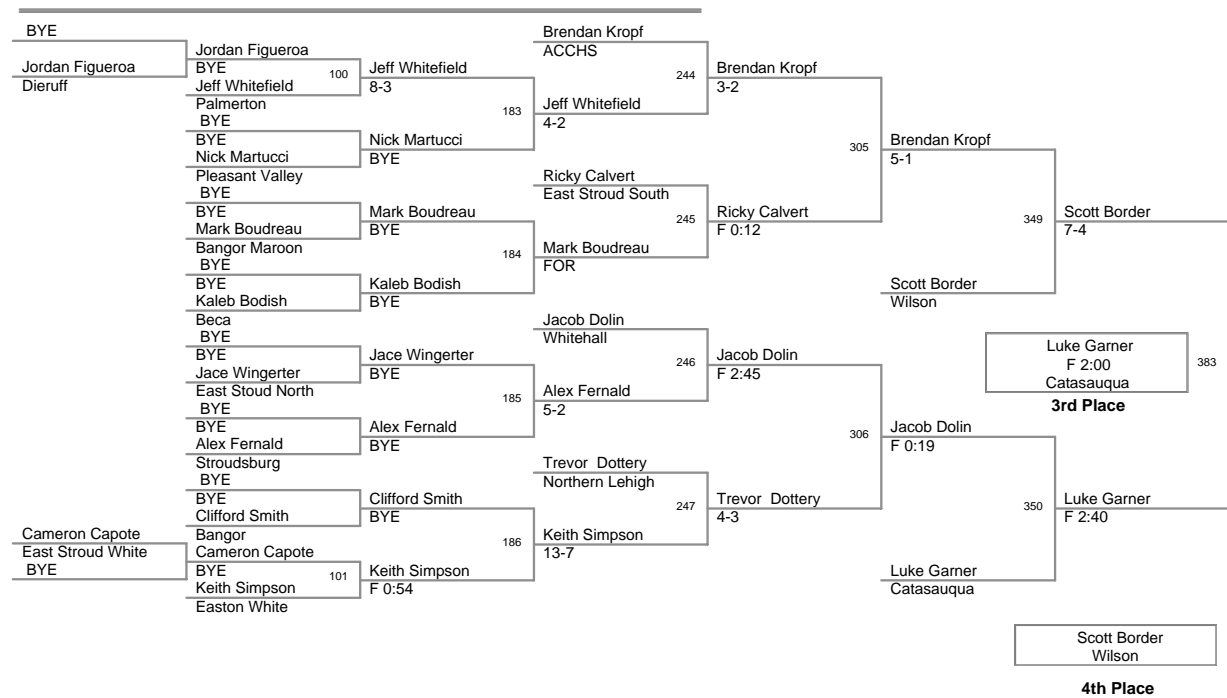

2007 Bangor Jr High

145 Lbs