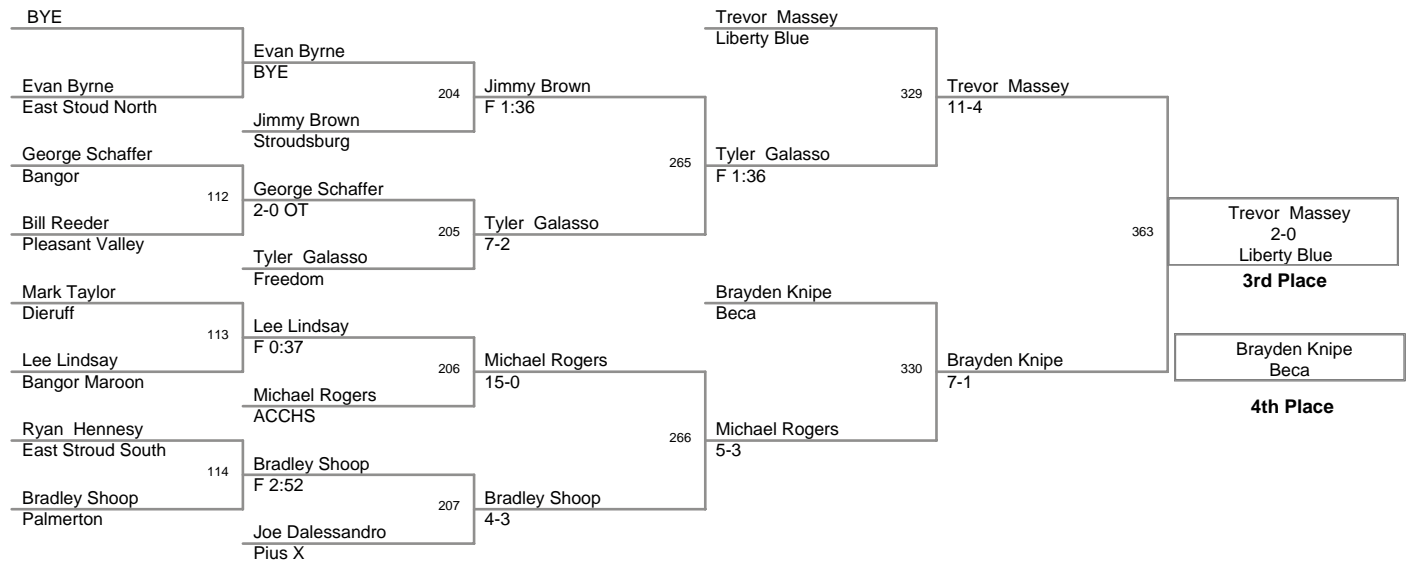

2007 Bangor Jr High Slatebelt Showdown

Top Team Scores

<u>Plc</u>	<u>Points</u>	<u>Team</u>
1	239.0	Liberty Blue
2	144.5	Northern Lehigh
3	142.5	Lehighton
4	134.0	Pleasant Valley
5	125.5	Stroudsburg
6	122.5	Freedom
7	107.5	Whitehall
8	105.0	East Stoud North
9	94.5	Palmerton
10	93.0	Catasauqua
11	83.5	Wilson
12	77.0	East Stroud South
13	52.0	Dieruff
14	50.5	Easton White
15	38.0	ACCHS
16	37.0	Bangor
16	37.0	Beca
18	32.0	Pius X
19	12.0	Bangor Maroon
20	8.0	Liberty Red
20	8.0	East Stroud White

2007 Bangor Jr High

75 Lbs

2007 Bangor Jr High

80 Lbs

85 Lbs

2007 Bangor Jr High

90 Lbs

95 Lbs