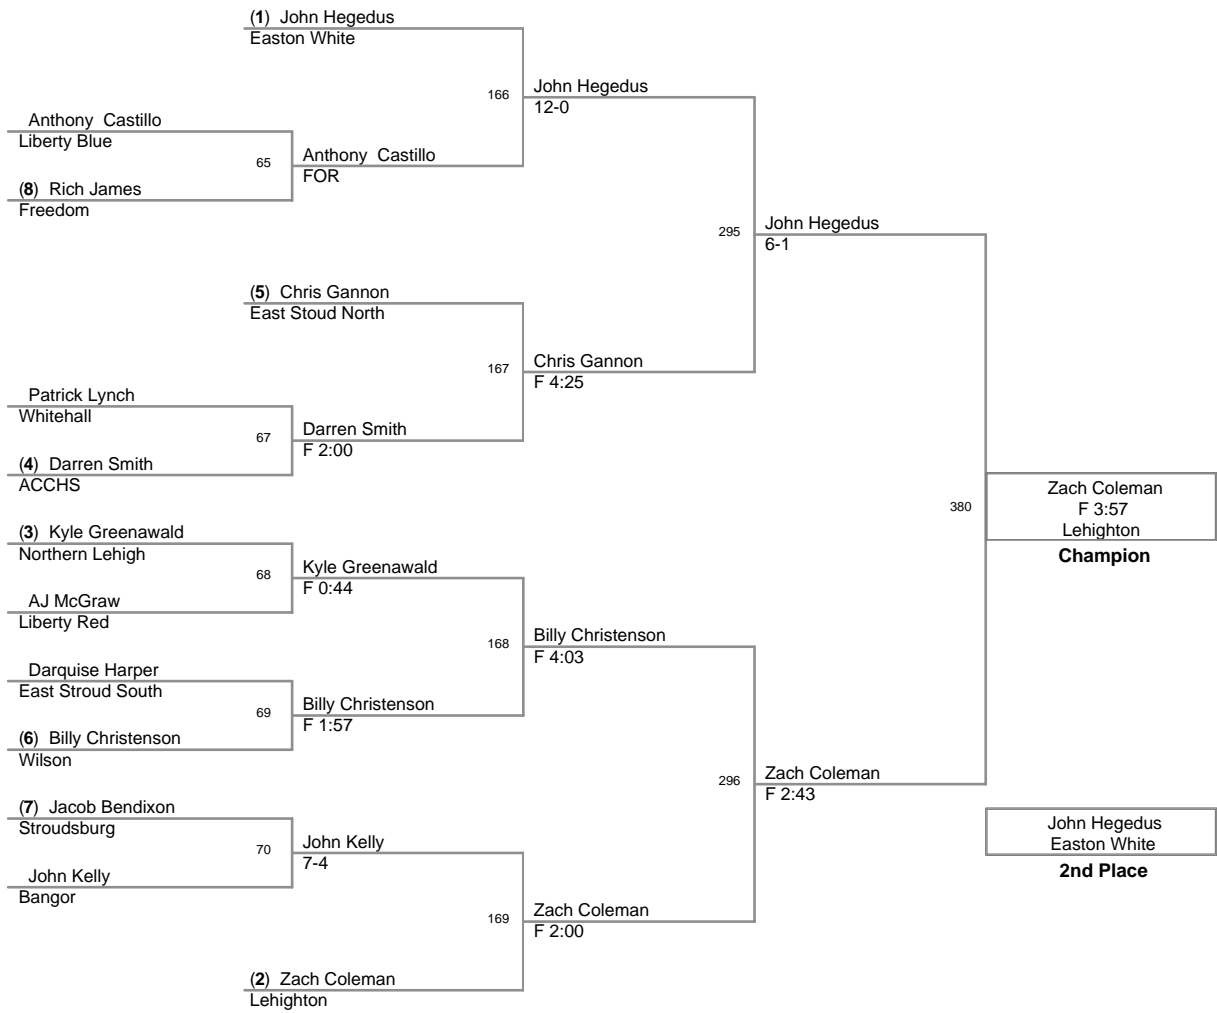

100 Lbs

105 Lbs

110 Lbs

2007 Bangor Jr High

115 Lbs

122 Lbs

130 Lbs

138 Lbs