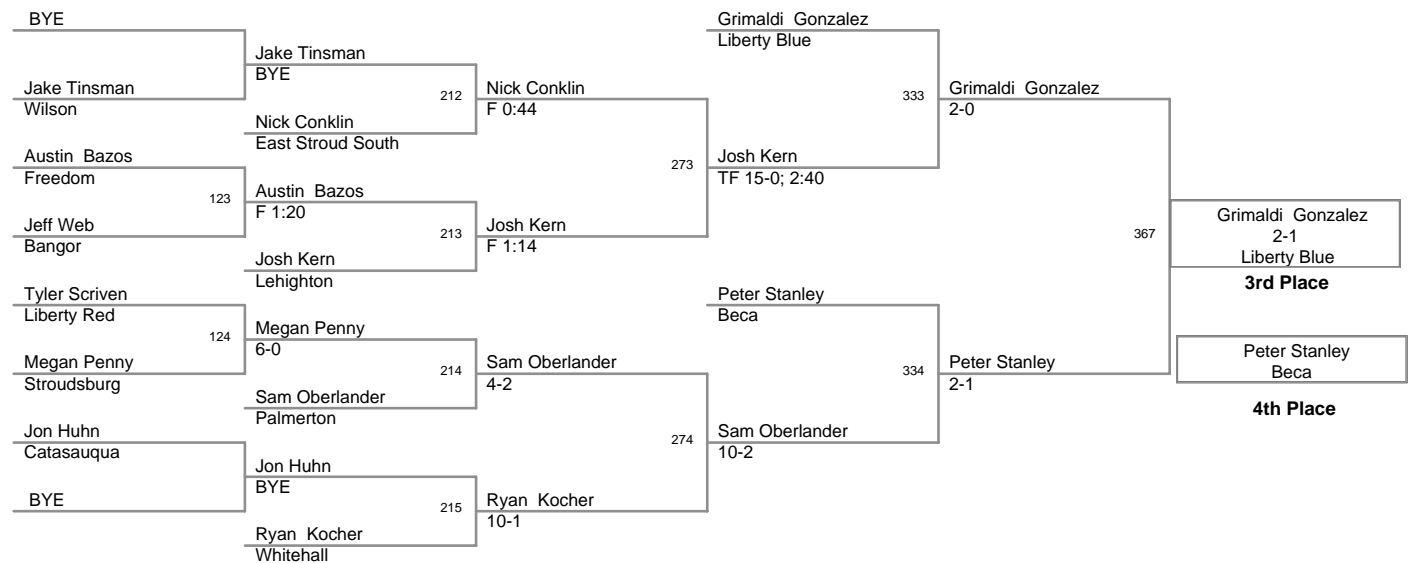

2007 Bangor Jr High Slatebelt Showdown

Top Team Scores

<u>Plc</u>	<u>Points</u>	<u>Team</u>
1	239.0	Liberty Blue
2	144.5	Northern Lehigh
3	142.5	Lehighton
4	134.0	Pleasant Valley
5	125.5	Stroudsburg
6	122.5	Freedom
7	107.5	Whitehall
8	105.0	East Stoud North
9	94.5	Palmerton
10	93.0	Catasauqua
11	83.5	Wilson
12	77.0	East Stroud South
13	52.0	Dieruff
14	50.5	Easton White
15	38.0	ACCHS
16	37.0	Bangor
16	37.0	Beca
18	32.0	Pius X
19	12.0	Bangor Maroon
20	8.0	Liberty Red
20	8.0	East Stroud White

2007 Bangor Jr High

75 Lbs

2007 Bangor Jr High

80 Lbs

85 Lbs

2007 Bangor Jr High

90 Lbs

95 Lbs