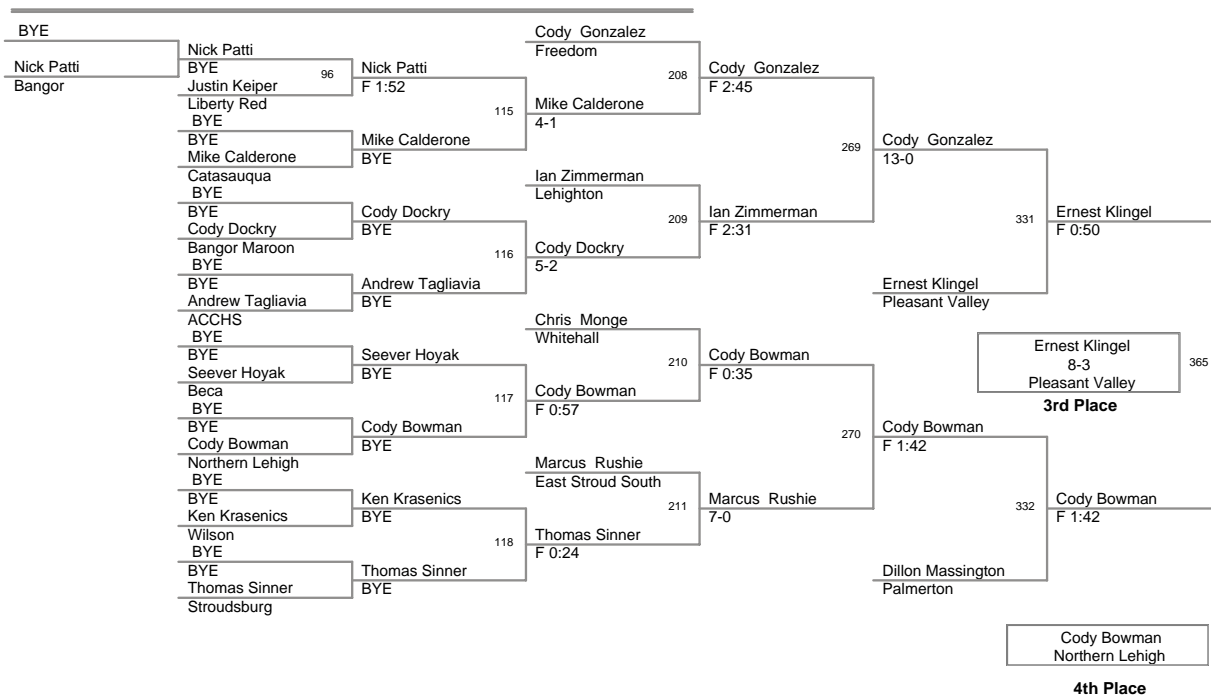

2007 Bangor Jr High

90 Lbs