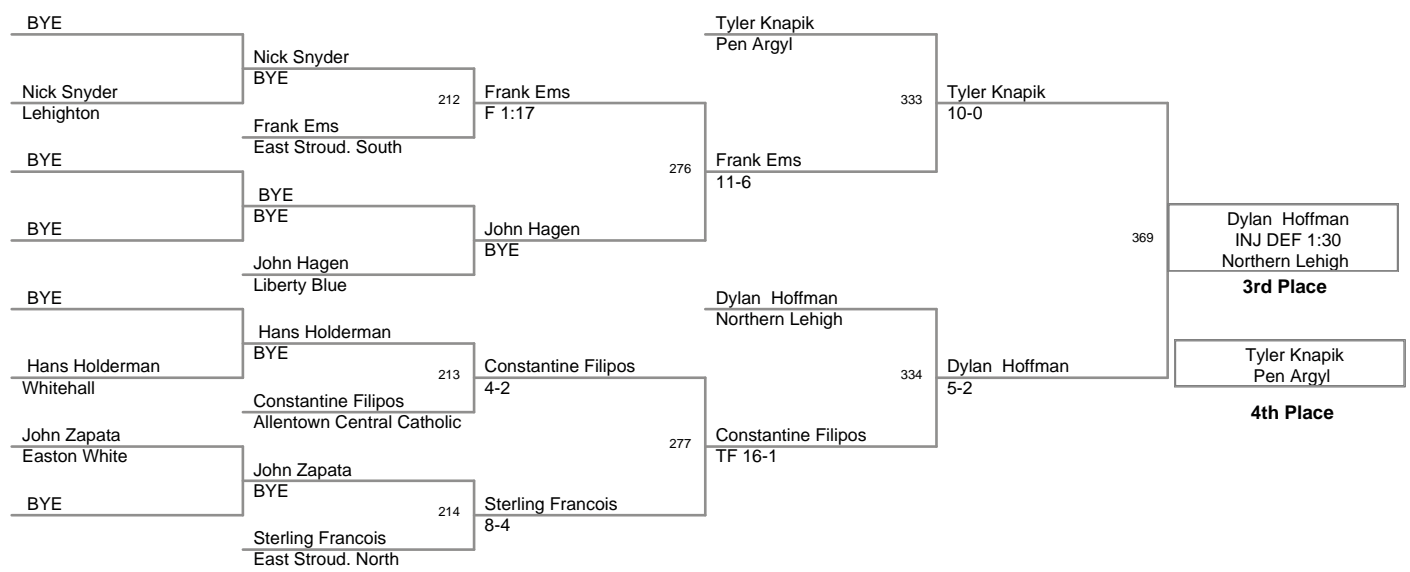

2006 Bangor Slatebelt Showdown

Top Team Scores

<u>Plc</u>	<u>Points</u>	<u>Team</u>
1	303.0	Liberty Red
2	244.0	Easton Red
3	149.5	Pen Argyl
4	139.0	Lehighton
5	135.0	Freedom
6	118.5	Northern Lehigh
7	84.5	Stroudsburg
8	83.0	East Stroud. South
9	74.0	East Stroud. North
10	69.5	Pleasant Valley
11	59.0	Easton White
12	57.0	Bangor Maroon
13	52.5	Whitehall
14	48.0	Palmerton
15	41.0	Dieruff
16	35.5	Allentown Central Catholic
17	30.0	Liberty Blue
18	12.0	Bangor White
19	9.0	E. Stroud South White

Jr High

75 Lbs

Jr High

100 Lbs

Jr High

122 Lbs

130 Lbs

138 Lbs