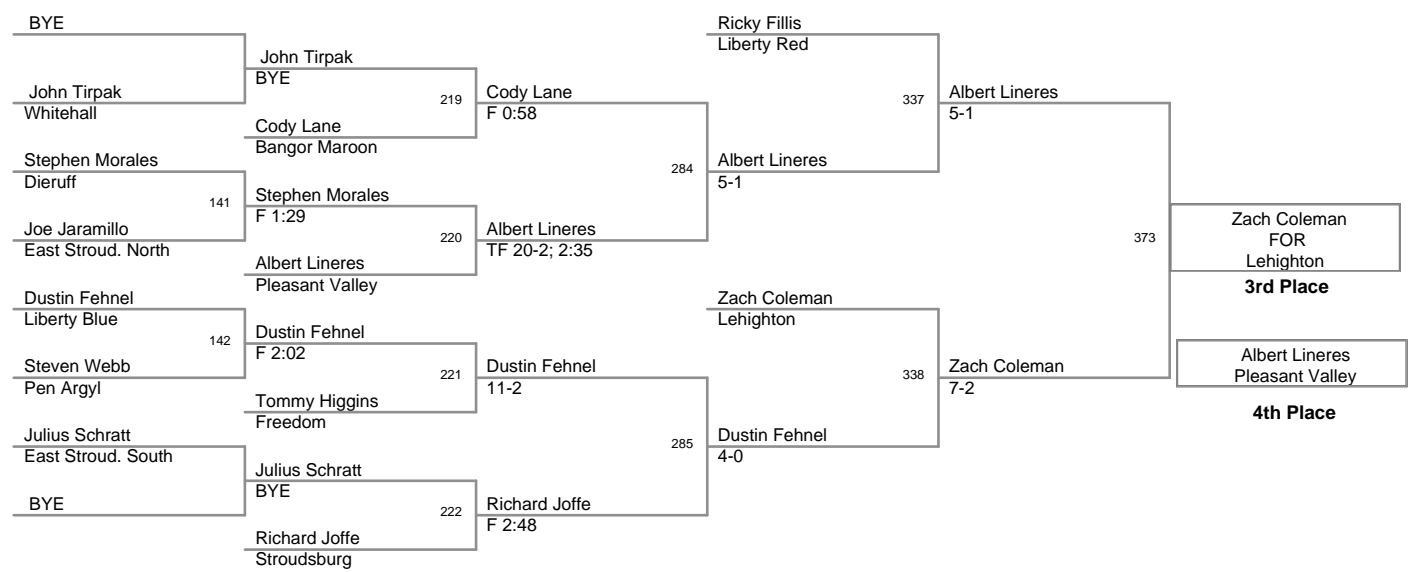

2006 Bangor Slatebelt Showdown

Top Team Scores

<u>Plc</u>	<u>Points</u>	<u>Team</u>
1	303.0	Liberty Red
2	244.0	Easton Red
3	149.5	Pen Argyl
4	139.0	Lehighton
5	135.0	Freedom
6	118.5	Northern Lehigh
7	84.5	Stroudsburg
8	83.0	East Stroud. South
9	74.0	East Stroud. North
10	69.5	Pleasant Valley
11	59.0	Easton White
12	57.0	Bangor Maroon
13	52.5	Whitehall
14	48.0	Palmerton
15	41.0	Dieruff
16	35.5	Allentown Central Catholic
17	30.0	Liberty Blue
18	12.0	Bangor White
19	9.0	E. Stroud South White

Jr High

75 Lbs

Jr High

100 Lbs

Jr High

122 Lbs

130 Lbs

138 Lbs