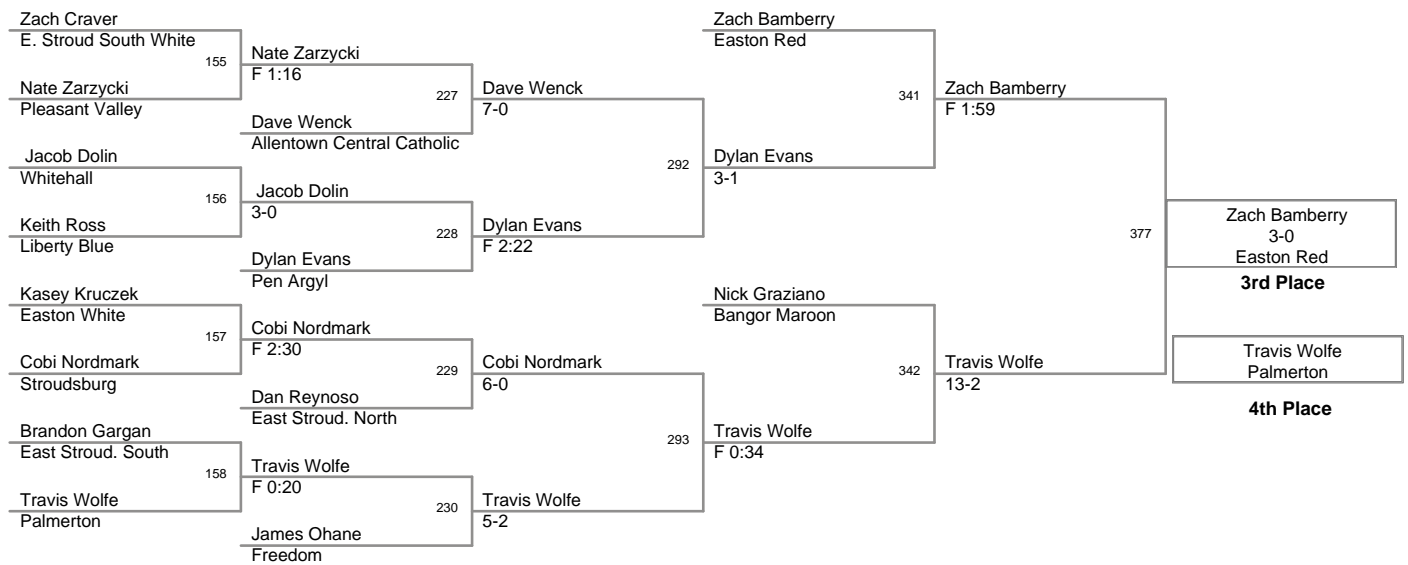

2006 Bangor Slatebelt Showdown

Top Team Scores

<u>Plc</u>	<u>Points</u>	<u>Team</u>
1	303.0	Liberty Red
2	244.0	Easton Red
3	149.5	Pen Argyl
4	139.0	Lehighton
5	135.0	Freedom
6	118.5	Northern Lehigh
7	84.5	Stroudsburg
8	83.0	East Stroud. South
9	74.0	East Stroud. North
10	69.5	Pleasant Valley
11	59.0	Easton White
12	57.0	Bangor Maroon
13	52.5	Whitehall
14	48.0	Palmerton
15	41.0	Dieruff
16	35.5	Allentown Central Catholic
17	30.0	Liberty Blue
18	12.0	Bangor White
19	9.0	E. Stroud South White

Jr High

75 Lbs

Jr High

100 Lbs

Jr High

122 Lbs

130 Lbs

138 Lbs