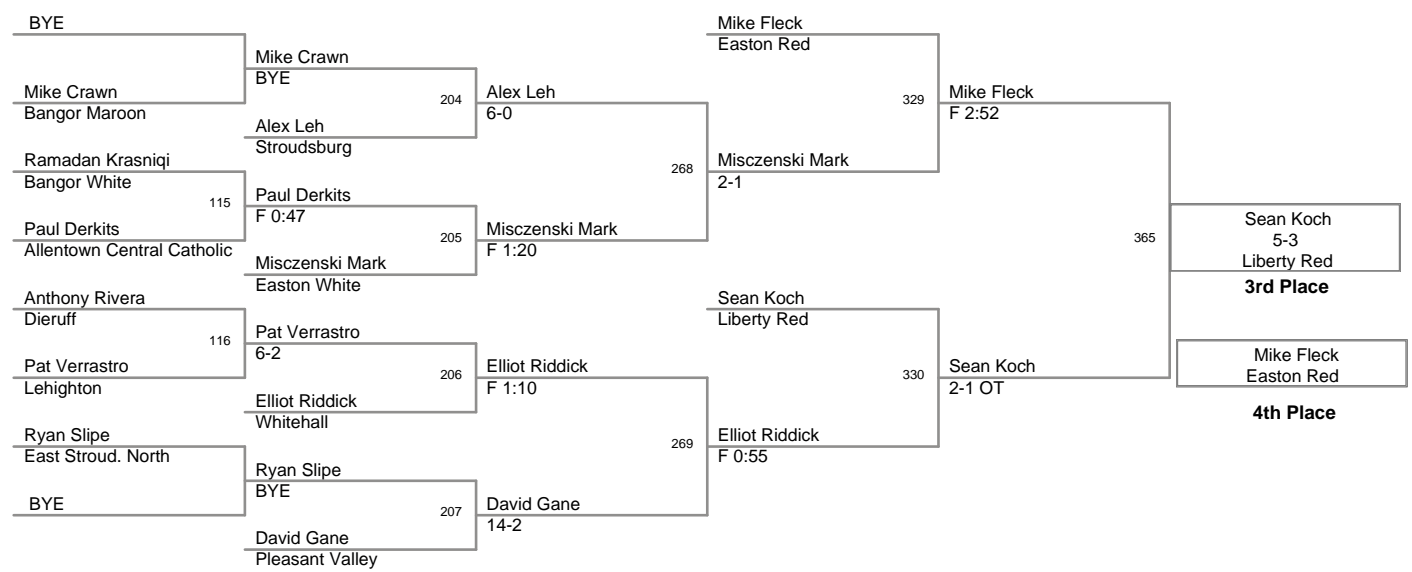

2006 Bangor Slatebelt Showdown

Top Team Scores

<u>Plc</u>	<u>Points</u>	<u>Team</u>
1	303.0	Liberty Red
2	244.0	Easton Red
3	149.5	Pen Argyl
4	139.0	Lehighton
5	135.0	Freedom
6	118.5	Northern Lehigh
7	84.5	Stroudsburg
8	83.0	East Stroud. South
9	74.0	East Stroud. North
10	69.5	Pleasant Valley
11	59.0	Easton White
12	57.0	Bangor Maroon
13	52.5	Whitehall
14	48.0	Palmerton
15	41.0	Dieruff
16	35.5	Allentown Central Catholic
17	30.0	Liberty Blue
18	12.0	Bangor White
19	9.0	E. Stroud South White

Jr High

75 Lbs

Jr High

100 Lbs

Jr High

122 Lbs

130 Lbs

138 Lbs