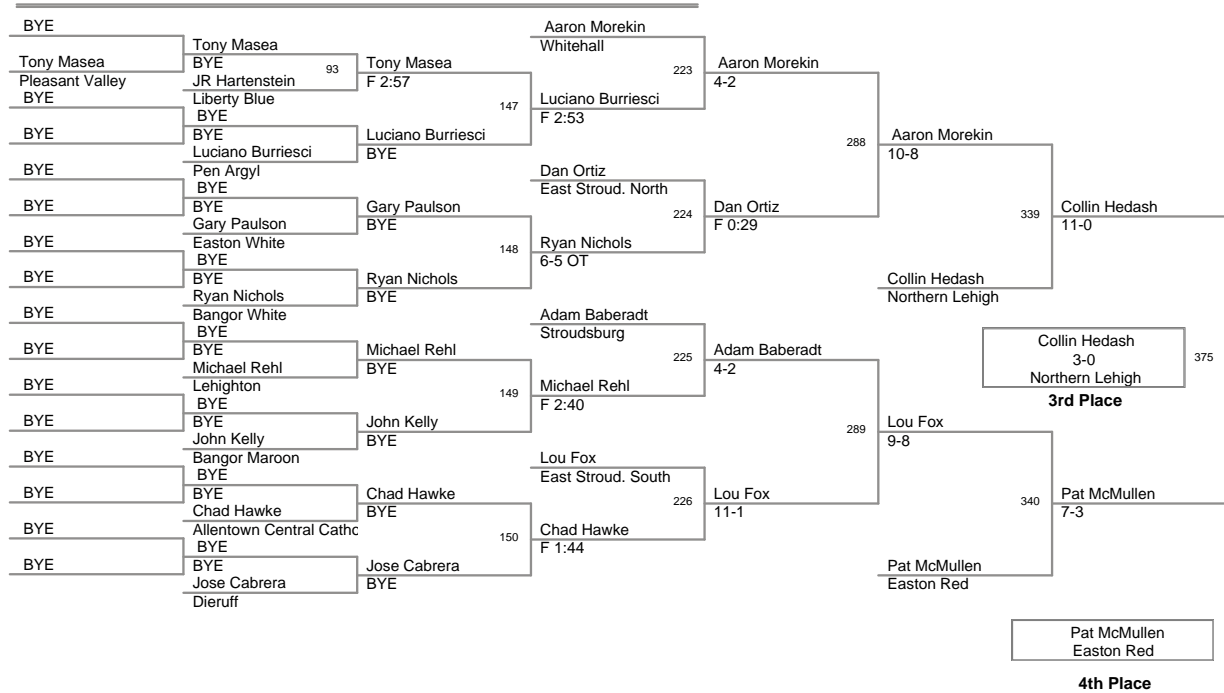

2006 Bangor Slatebelt Showdown

Top Team Scores

<u>Plc</u>	<u>Points</u>	<u>Team</u>
1	303.0	Liberty Red
2	244.0	Easton Red
3	149.5	Pen Argyl
4	139.0	Lehighton
5	135.0	Freedom
6	118.5	Northern Lehigh
7	84.5	Stroudsburg
8	83.0	East Stroud. South
9	74.0	East Stroud. North
10	69.5	Pleasant Valley
11	59.0	Easton White
12	57.0	Bangor Maroon
13	52.5	Whitehall
14	48.0	Palmerton
15	41.0	Dieruff
16	35.5	Allentown Central Catholic
17	30.0	Liberty Blue
18	12.0	Bangor White
19	9.0	E. Stroud South White

Jr High

75 Lbs

Jr High

100 Lbs

Jr High

122 Lbs

130 Lbs

138 Lbs