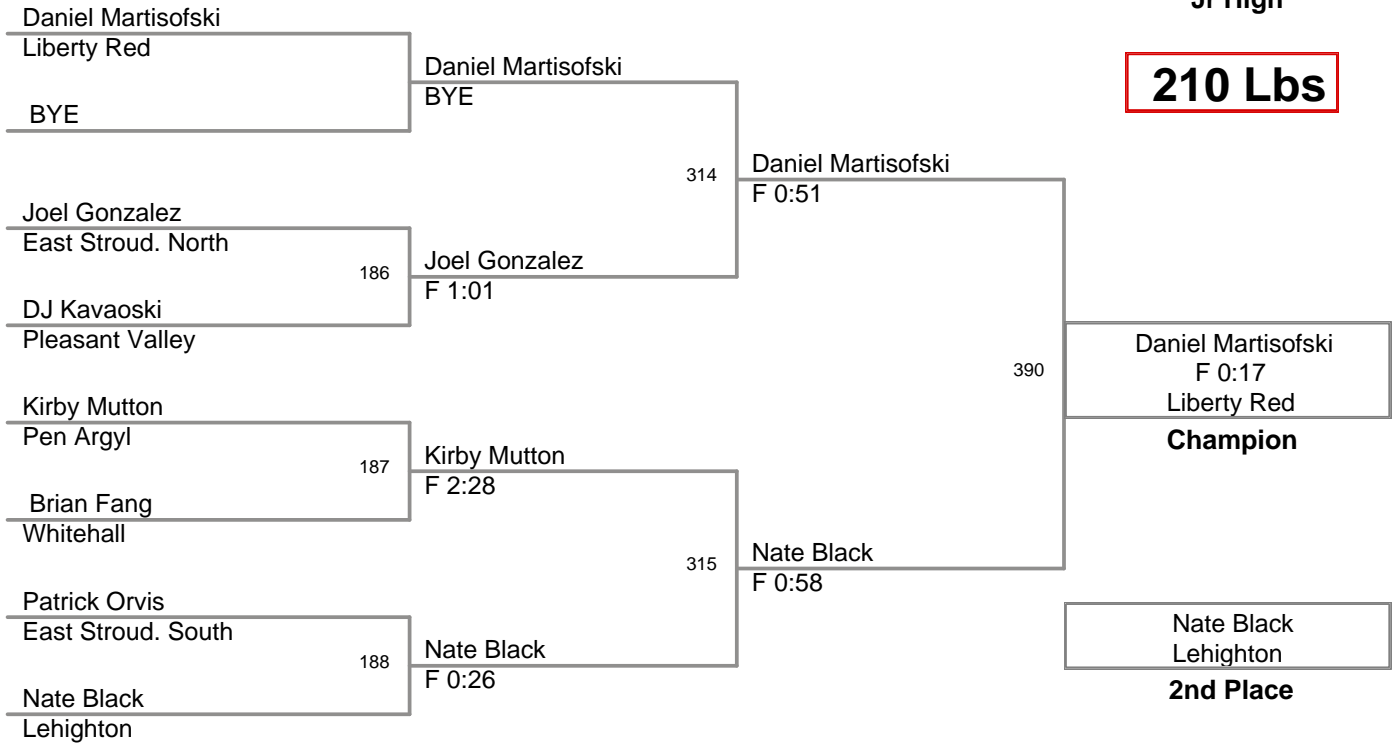

Jr High

210 Lbs