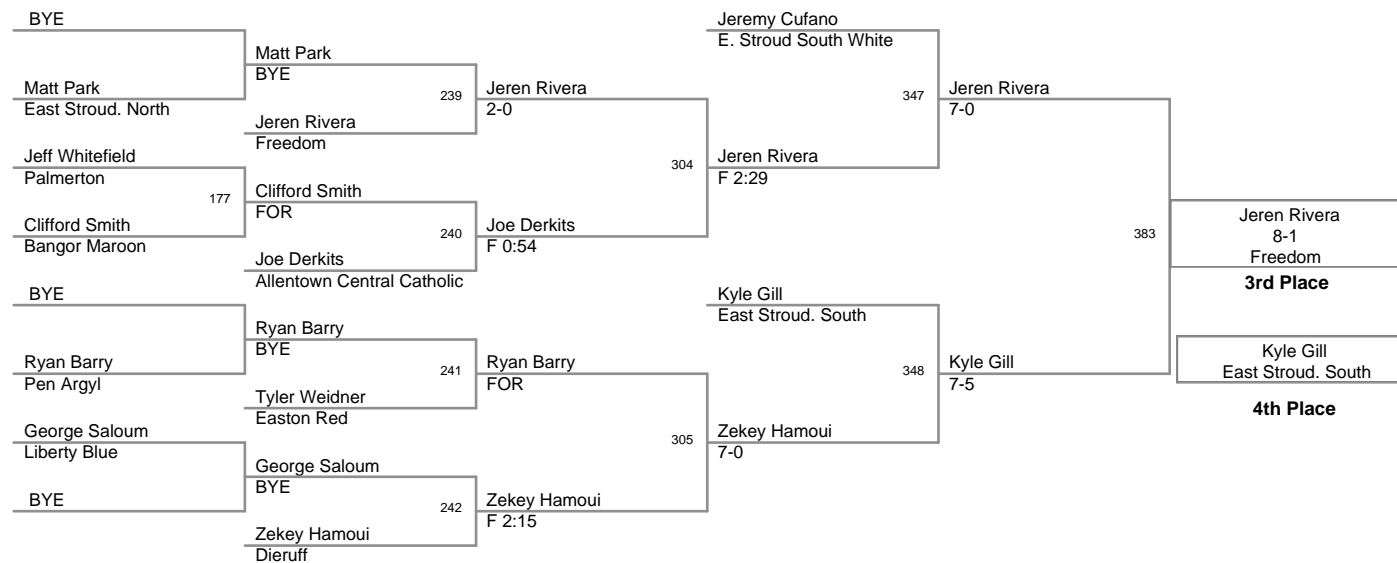

2006 Bangor Slatebelt Showdown

Top Team Scores

<u>Plc</u>	<u>Points</u>	<u>Team</u>
1	303.0	Liberty Red
2	244.0	Easton Red
3	149.5	Pen Argyl
4	139.0	Lehighton
5	135.0	Freedom
6	118.5	Northern Lehigh
7	84.5	Stroudsburg
8	83.0	East Stroud. South
9	74.0	East Stroud. North
10	69.5	Pleasant Valley
11	59.0	Easton White
12	57.0	Bangor Maroon
13	52.5	Whitehall
14	48.0	Palmerton
15	41.0	Dieruff
16	35.5	Allentown Central Catholic
17	30.0	Liberty Blue
18	12.0	Bangor White
19	9.0	E. Stroud South White

Jr High

75 Lbs

Jr High

100 Lbs

Jr High

122 Lbs

130 Lbs

138 Lbs