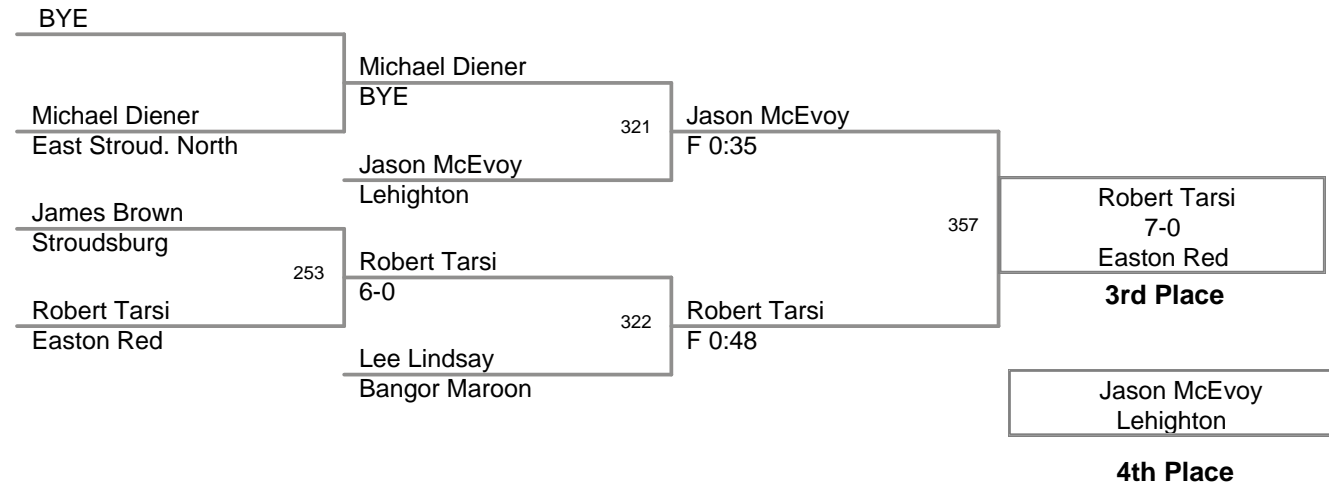

2006 Bangor Slatebelt Showdown

Top Team Scores

<u>Plc</u>	<u>Points</u>	<u>Team</u>
1	303.0	Liberty Red
2	244.0	Easton Red
3	149.5	Pen Argyl
4	139.0	Lehighton
5	135.0	Freedom
6	118.5	Northern Lehigh
7	84.5	Stroudsburg
8	83.0	East Stroud. South
9	74.0	East Stroud. North
10	69.5	Pleasant Valley
11	59.0	Easton White
12	57.0	Bangor Maroon
13	52.5	Whitehall
14	48.0	Palmerton
15	41.0	Dieruff
16	35.5	Allentown Central Catholic
17	30.0	Liberty Blue
18	12.0	Bangor White
19	9.0	E. Stroud South White

Jr High

75 Lbs