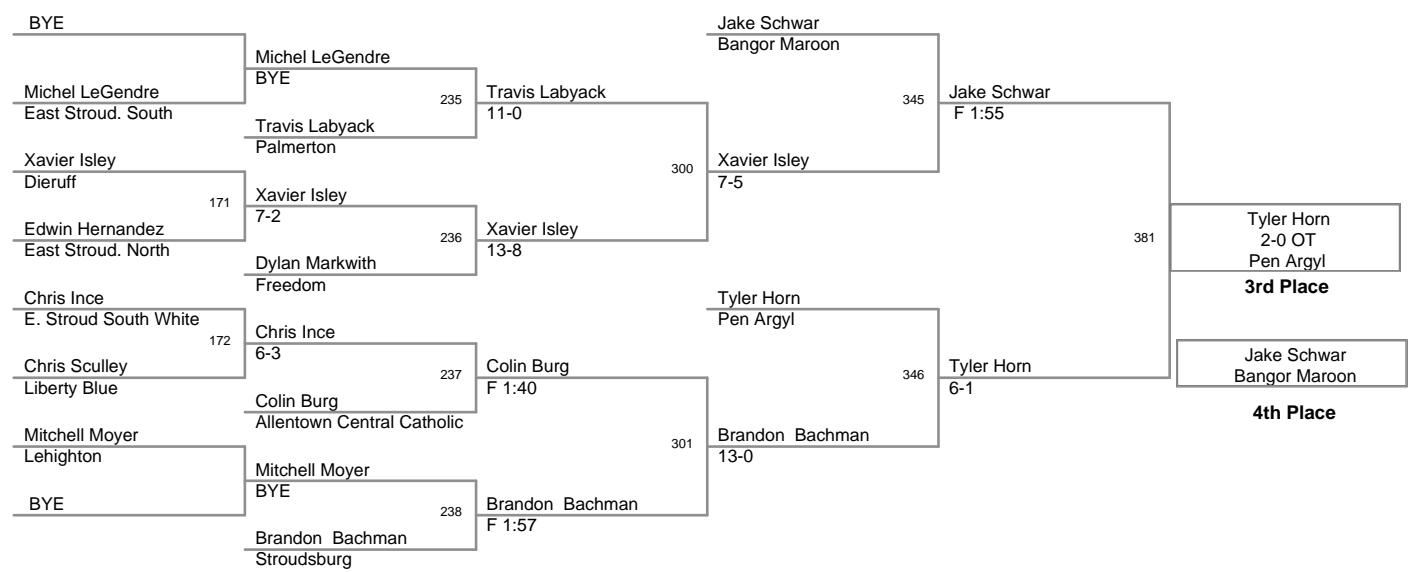

2006 Bangor Slatebelt Showdown

Top Team Scores

<u>Plc</u>	<u>Points</u>	<u>Team</u>
1	303.0	Liberty Red
2	244.0	Easton Red
3	149.5	Pen Argyl
4	139.0	Lehighton
5	135.0	Freedom
6	118.5	Northern Lehigh
7	84.5	Stroudsburg
8	83.0	East Stroud. South
9	74.0	East Stroud. North
10	69.5	Pleasant Valley
11	59.0	Easton White
12	57.0	Bangor Maroon
13	52.5	Whitehall
14	48.0	Palmerton
15	41.0	Dieruff
16	35.5	Allentown Central Catholic
17	30.0	Liberty Blue
18	12.0	Bangor White
19	9.0	E. Stroud South White

Jr High

75 Lbs

Jr High

100 Lbs

Jr High

122 Lbs

130 Lbs

138 Lbs