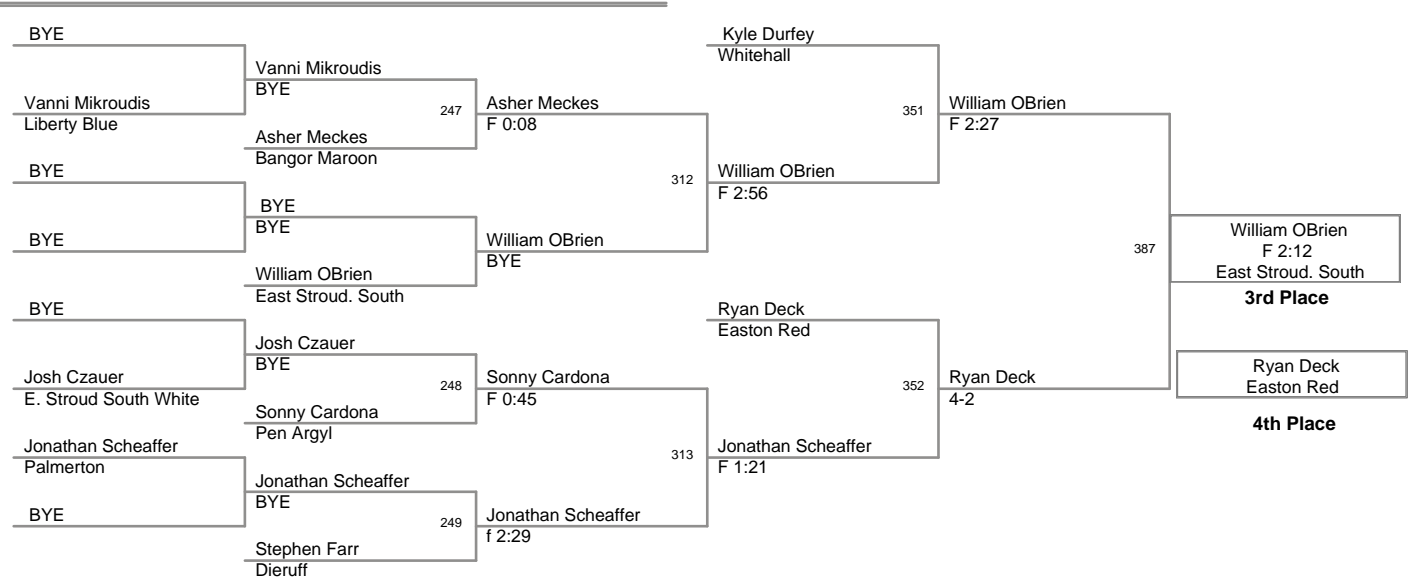

2006 Bangor Slatebelt Showdown

Top Team Scores

<u>Plc</u>	<u>Points</u>	<u>Team</u>
1	303.0	Liberty Red
2	244.0	Easton Red
3	149.5	Pen Argyl
4	139.0	Lehighton
5	135.0	Freedom
6	118.5	Northern Lehigh
7	84.5	Stroudsburg
8	83.0	East Stroud. South
9	74.0	East Stroud. North
10	69.5	Pleasant Valley
11	59.0	Easton White
12	57.0	Bangor Maroon
13	52.5	Whitehall
14	48.0	Palmerton
15	41.0	Dieruff
16	35.5	Allentown Central Catholic
17	30.0	Liberty Blue
18	12.0	Bangor White
19	9.0	E. Stroud South White

Jr High

75 Lbs

Jr High

100 Lbs

Jr High

122 Lbs

130 Lbs

138 Lbs