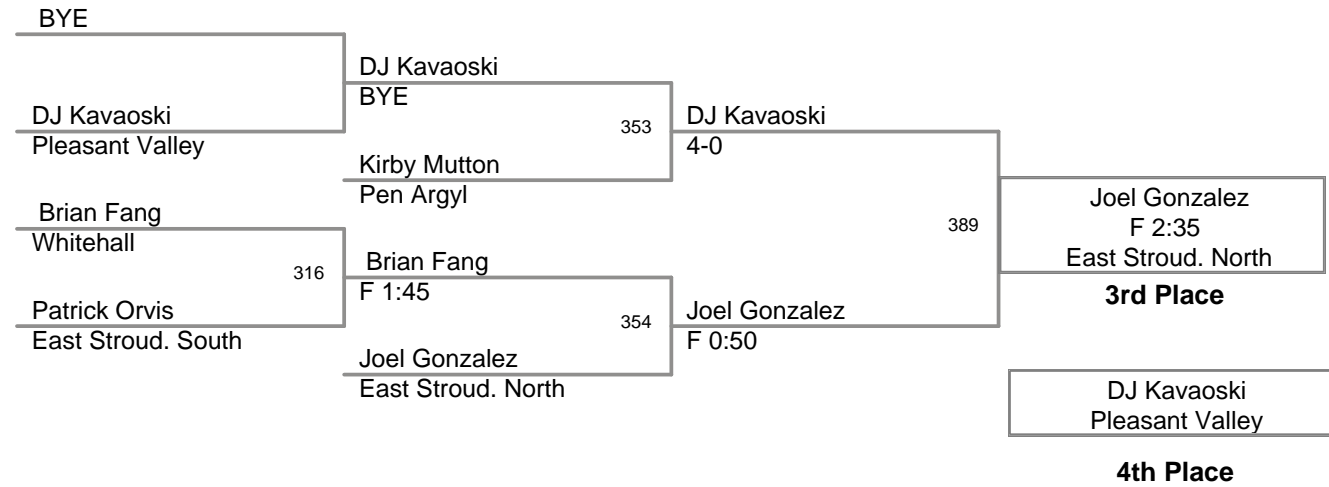

Jr High

210 Lbs