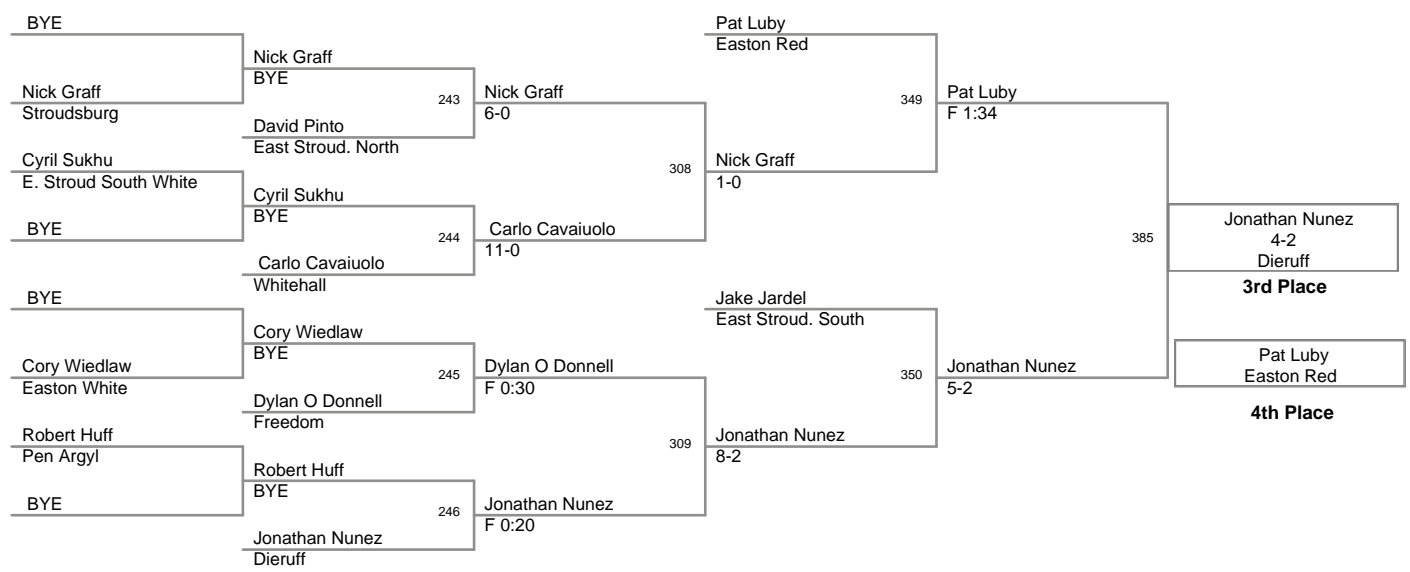

2006 Bangor Slatebelt Showdown

Top Team Scores

<u>Plc</u>	<u>Points</u>	<u>Team</u>
1	303.0	Liberty Red
2	244.0	Easton Red
3	149.5	Pen Argyl
4	139.0	Lehighton
5	135.0	Freedom
6	118.5	Northern Lehigh
7	84.5	Stroudsburg
8	83.0	East Stroud. South
9	74.0	East Stroud. North
10	69.5	Pleasant Valley
11	59.0	Easton White
12	57.0	Bangor Maroon
13	52.5	Whitehall
14	48.0	Palmerton
15	41.0	Dieruff
16	35.5	Allentown Central Catholic
17	30.0	Liberty Blue
18	12.0	Bangor White
19	9.0	E. Stroud South White

Jr High

75 Lbs

Jr High

100 Lbs

Jr High

122 Lbs

130 Lbs

138 Lbs