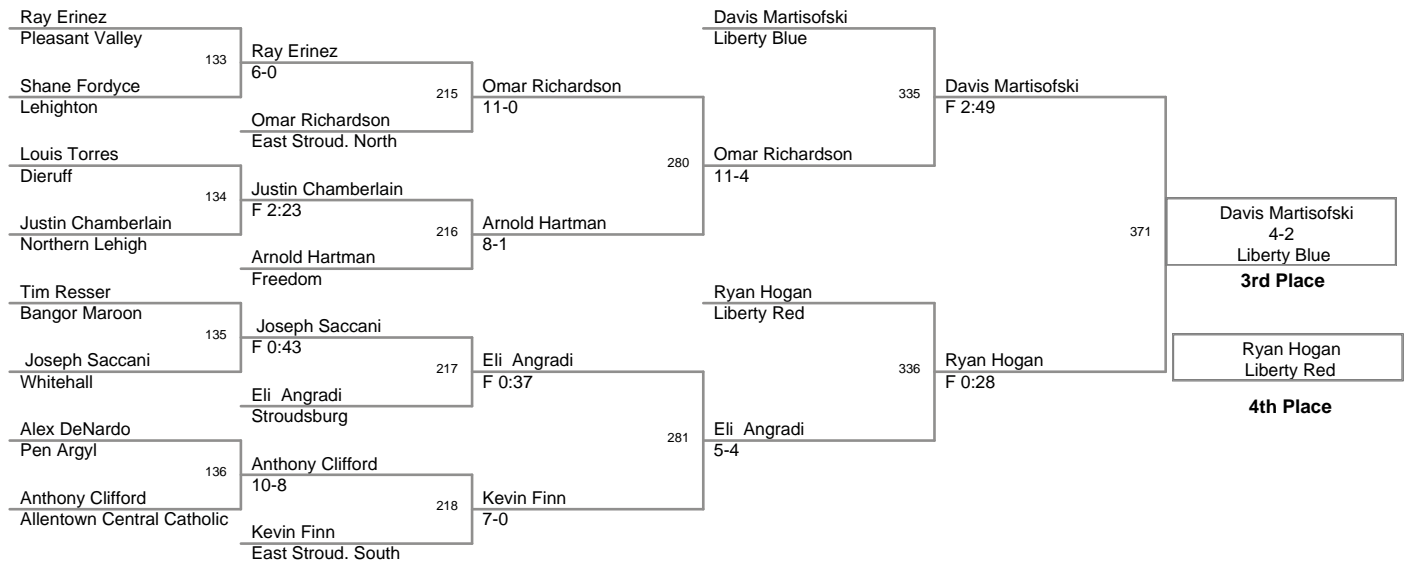

2006 Bangor Slatebelt Showdown

Top Team Scores

<u>Plc</u>	<u>Points</u>	<u>Team</u>
1	303.0	Liberty Red
2	244.0	Easton Red
3	149.5	Pen Argyl
4	139.0	Lehighton
5	135.0	Freedom
6	118.5	Northern Lehigh
7	84.5	Stroudsburg
8	83.0	East Stroud. South
9	74.0	East Stroud. North
10	69.5	Pleasant Valley
11	59.0	Easton White
12	57.0	Bangor Maroon
13	52.5	Whitehall
14	48.0	Palmerton
15	41.0	Dieruff
16	35.5	Allentown Central Catholic
17	30.0	Liberty Blue
18	12.0	Bangor White
19	9.0	E. Stroud South White

Jr High

75 Lbs

Jr High

100 Lbs

Jr High

122 Lbs

130 Lbs

138 Lbs