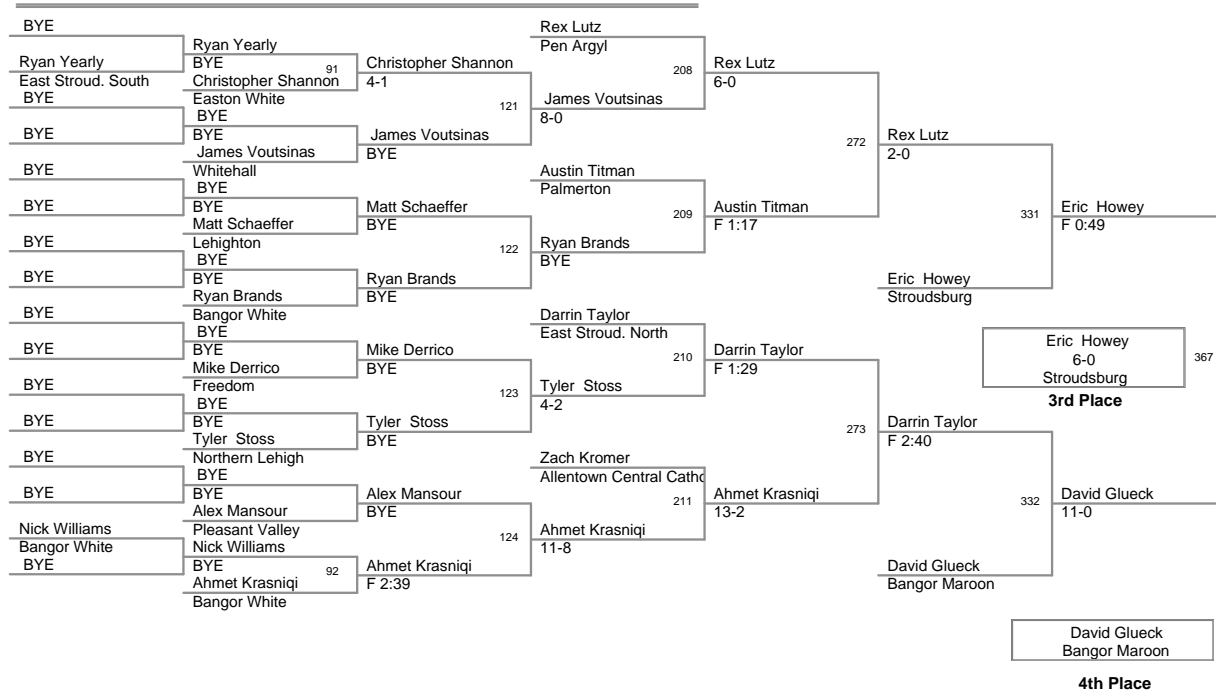

2006 Bangor Slatebelt Showdown

Top Team Scores

<u>Plc</u>	<u>Points</u>	<u>Team</u>
1	303.0	Liberty Red
2	244.0	Easton Red
3	149.5	Pen Argyl
4	139.0	Lehighton
5	135.0	Freedom
6	118.5	Northern Lehigh
7	84.5	Stroudsburg
8	83.0	East Stroud. South
9	74.0	East Stroud. North
10	69.5	Pleasant Valley
11	59.0	Easton White
12	57.0	Bangor Maroon
13	52.5	Whitehall
14	48.0	Palmerton
15	41.0	Dieruff
16	35.5	Allentown Central Catholic
17	30.0	Liberty Blue
18	12.0	Bangor White
19	9.0	E. Stroud South White

Jr High

75 Lbs

Jr High

100 Lbs

Jr High

122 Lbs

130 Lbs

138 Lbs